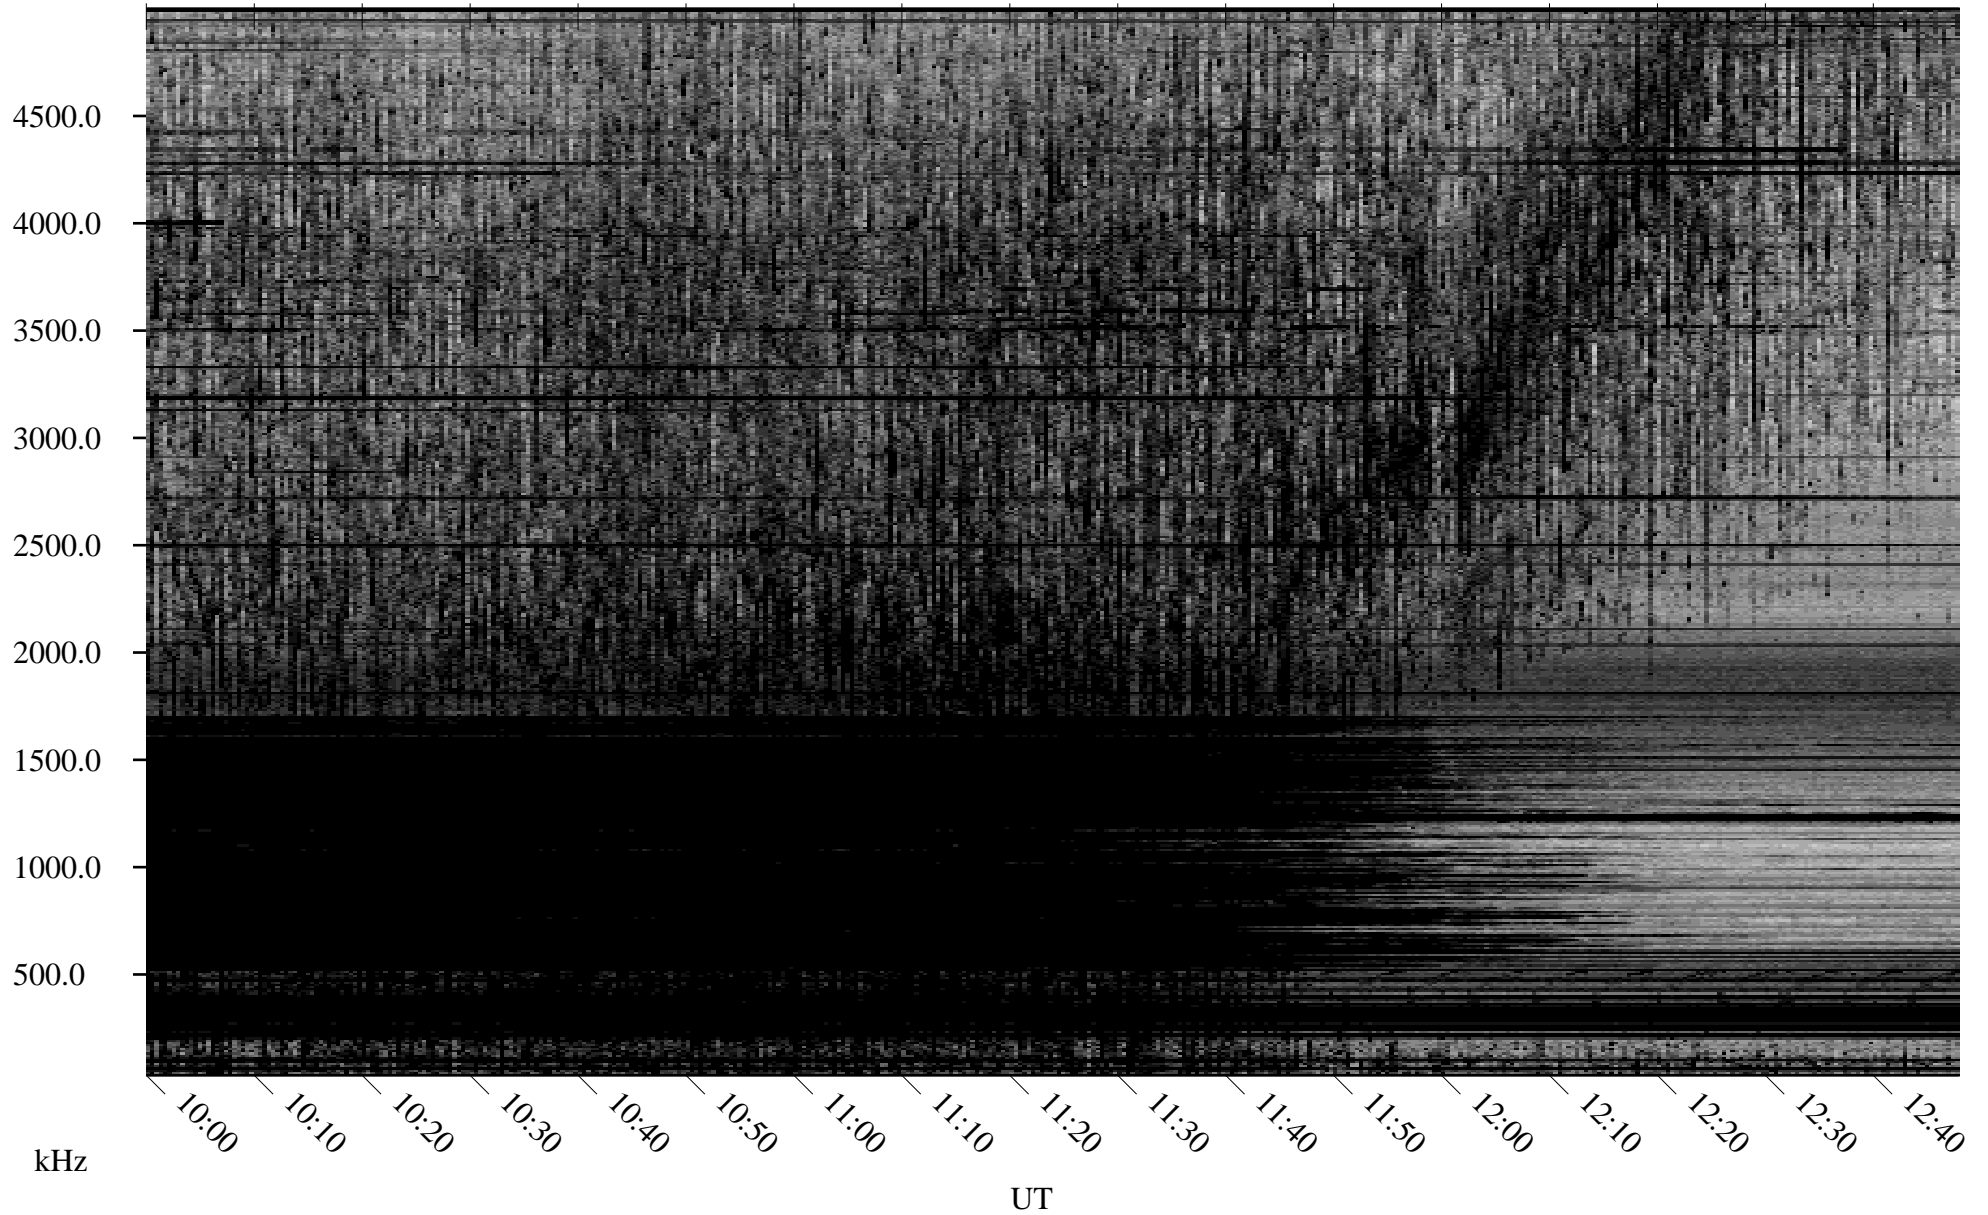

# 03/22/2009 Churchill, Manitoba

Linear Scale    Black = 161    White = 15

ch09080l.r00SUm max\_12

Page 5

# 03/22/2009 Churchill, Manitoba

Linear Scale    Black = 161    White = 15

ch09080l.r00SUm max\_12

Page 6