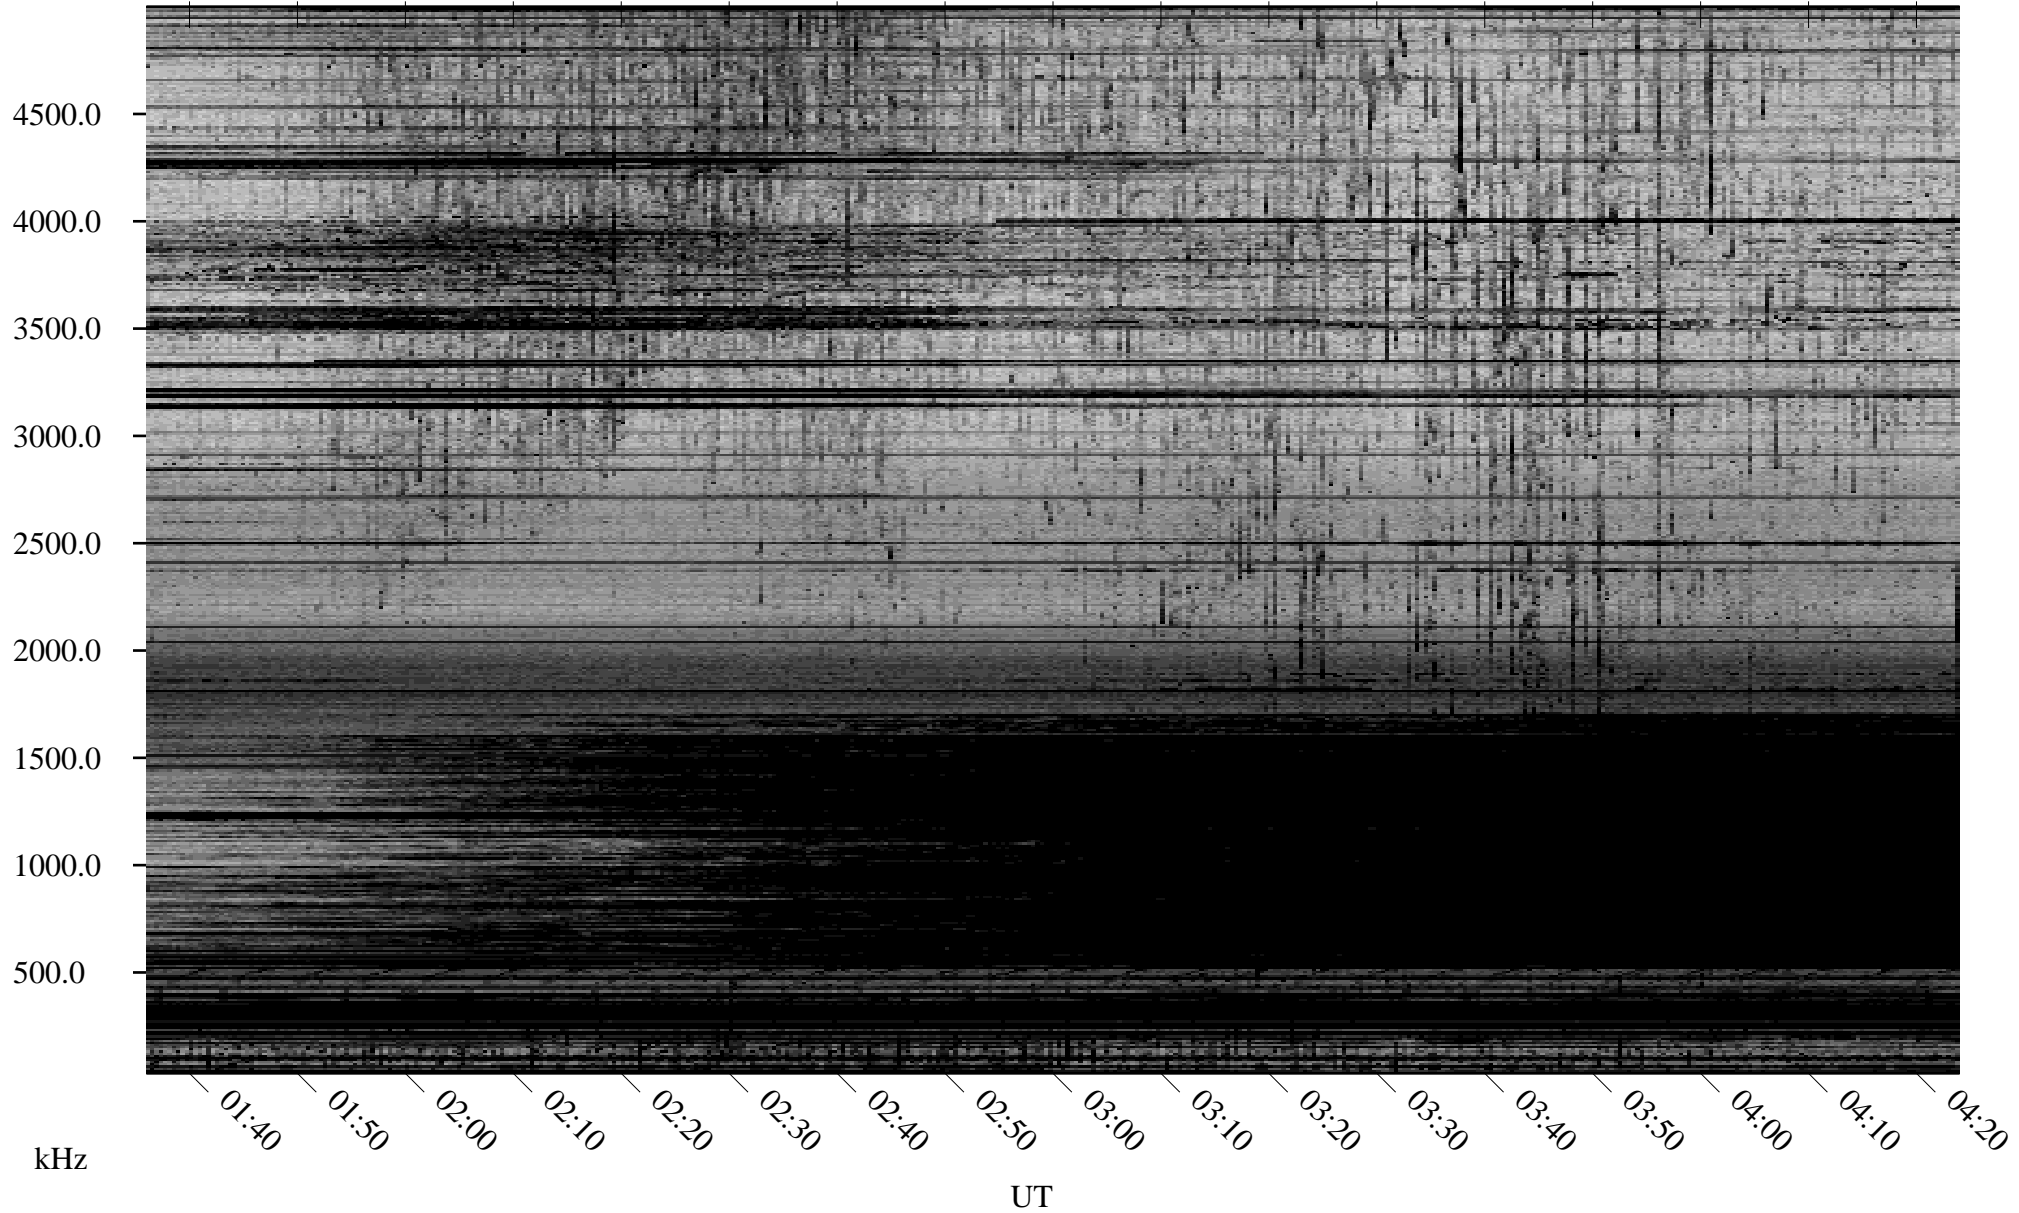

# 03/21/2009 Churchill, Manitoba

Linear Scale    Black = 161    White = 15

ch09080l.r00SUm max\_12

Page 1

# 03/21/2009 Churchill, Manitoba

Linear Scale    Black = 161    White = 15

ch09080l.r00SUm max\_12

Page 2

# 03/22/2009 Churchill, Manitoba

Linear Scale    Black = 161    White = 15

ch09080l.r00SUm max\_12

Page 3

# 03/22/2009 Churchill, Manitoba

Linear Scale    Black = 161    White = 15

ch09080l.r00SUm max\_12

Page 4