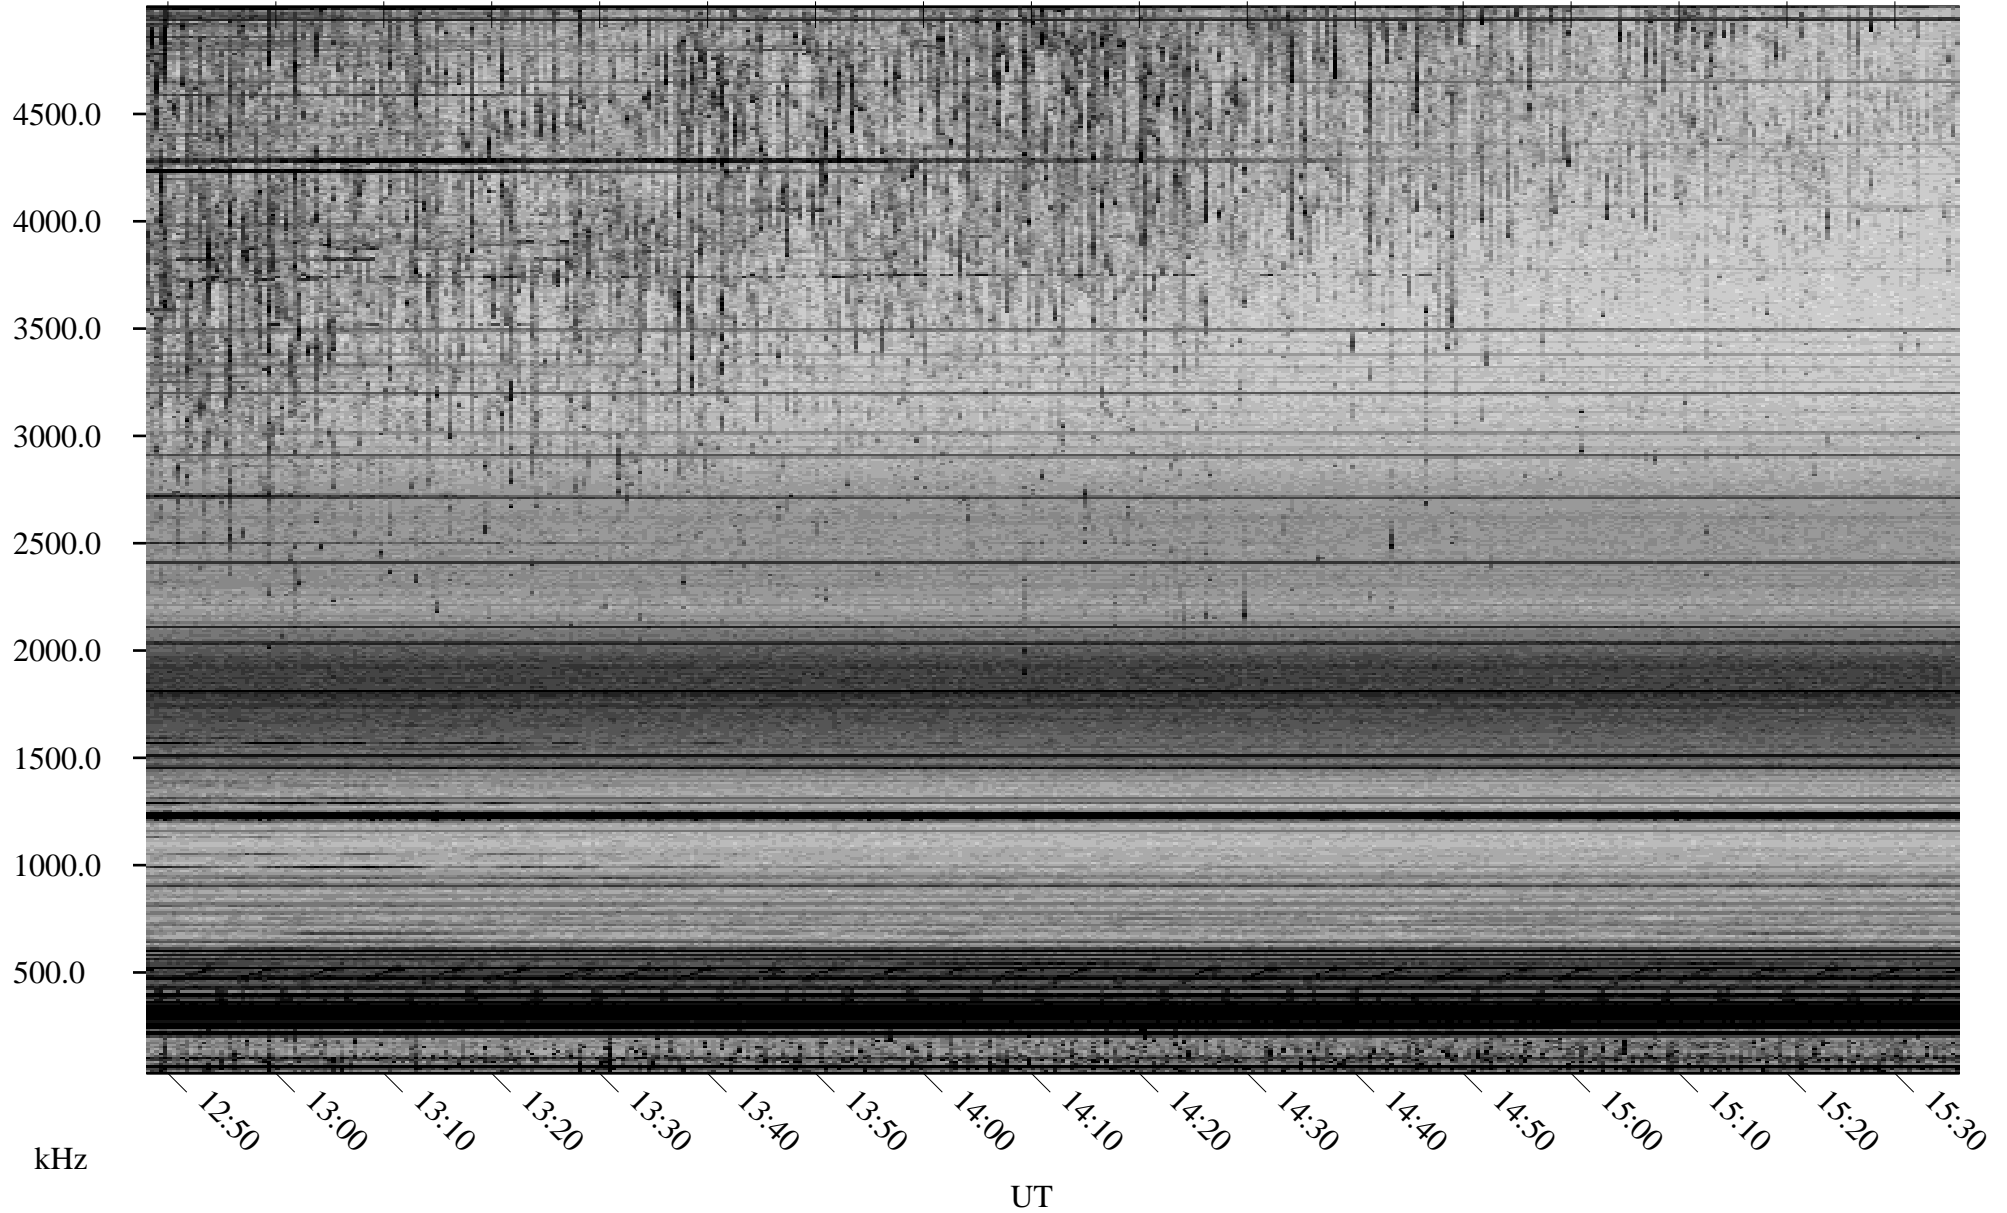

# 03/22/2009 Churchill, Manitoba

Linear Scale    Black = 161    White = 15

ch09080l.r00SUm max\_12

Page 6

# 03/22/2009 Churchill, Manitoba

Linear Scale    Black = 161    White = 15

ch09080l.r00SUm max\_12

Page 7

# 03/22/2009 Churchill, Manitoba

Linear Scale    Black = 161    White = 15

ch09080l.r00SUm max\_12

Page 8