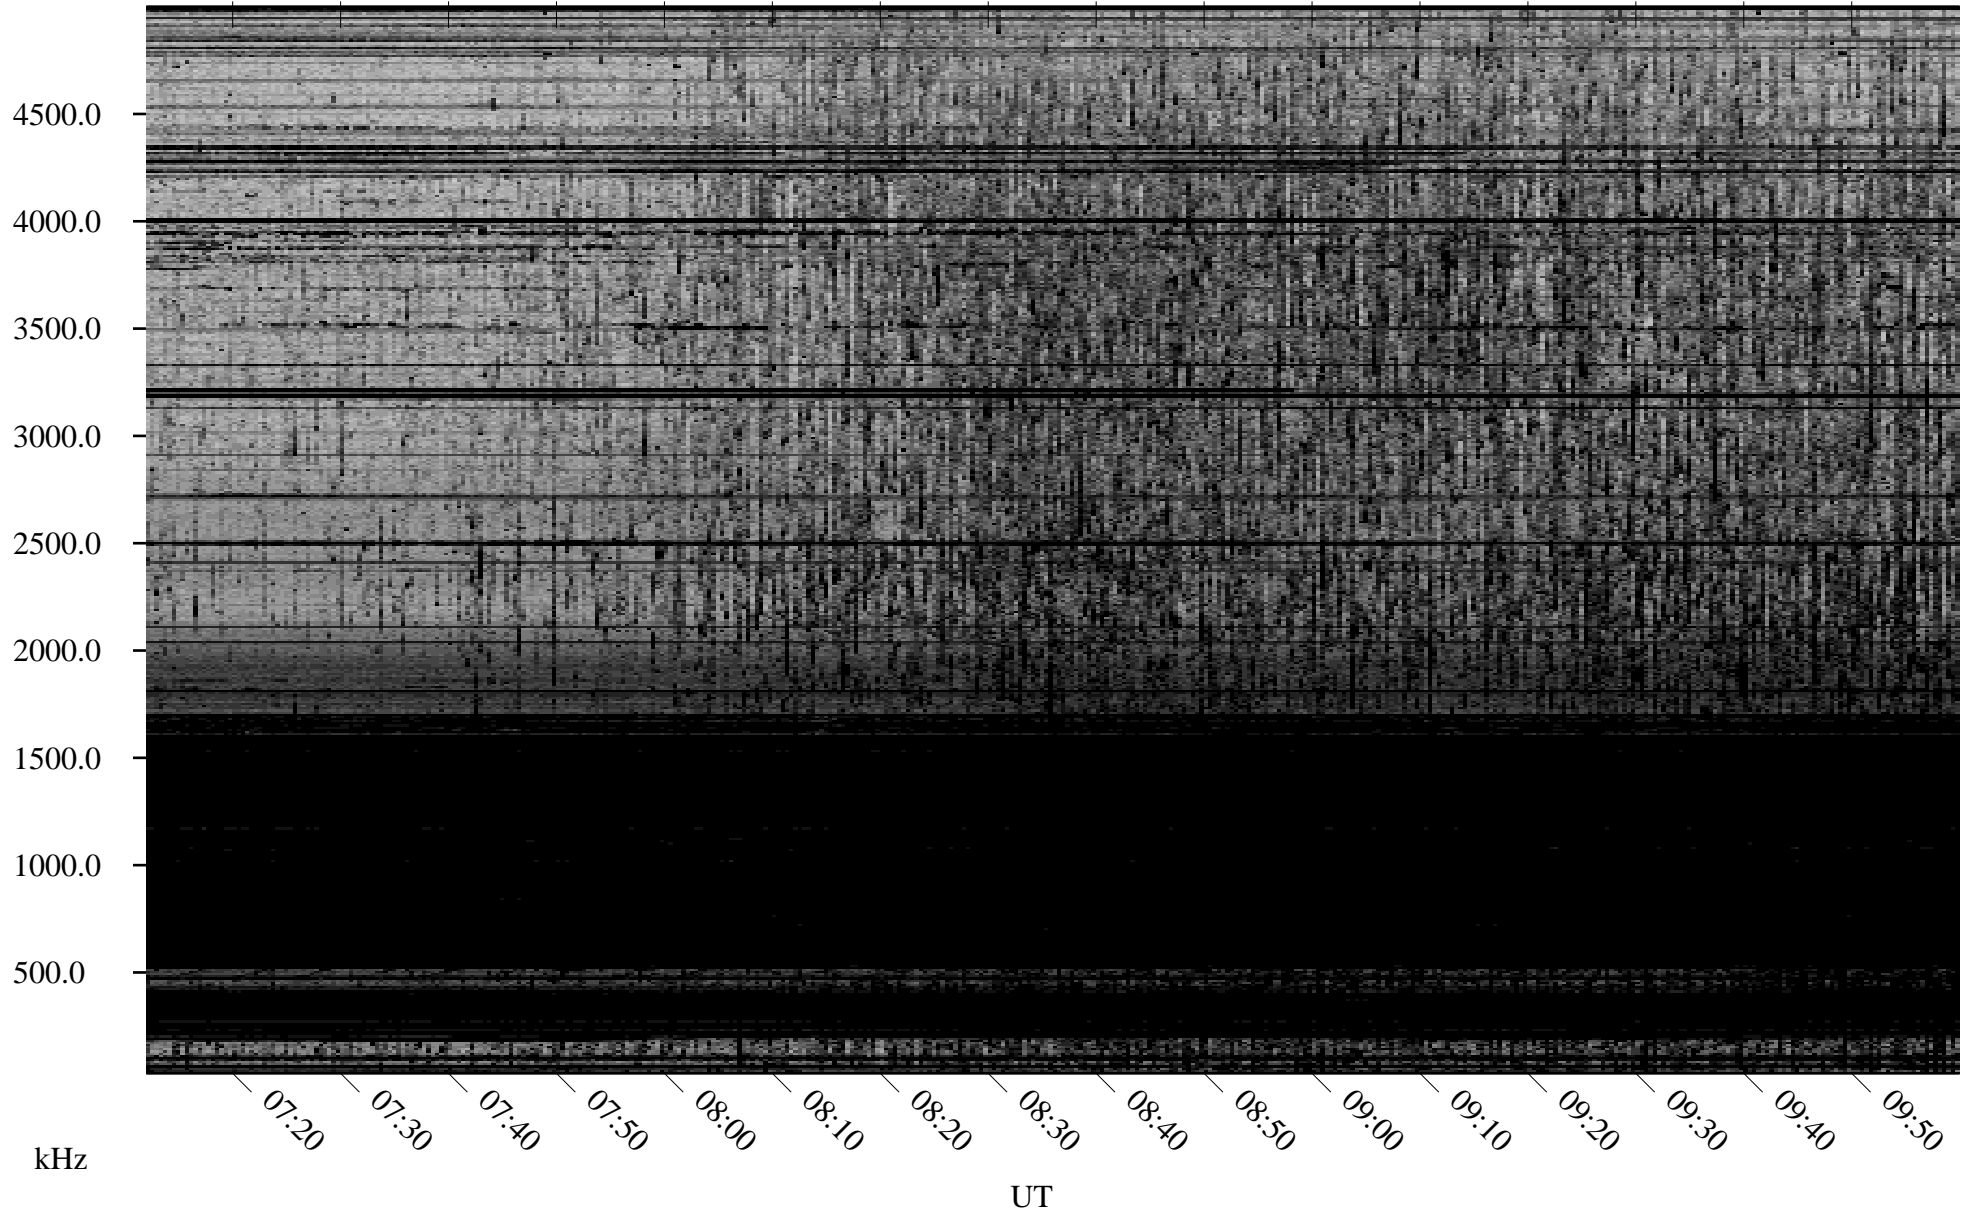

# 03/22/2009 Churchill, Manitoba

Linear Scale    Black = 161    White = 15

ch09080l.r00SUm max\_12

Page 4

# 03/22/2009 Churchill, Manitoba

Linear Scale    Black = 161    White = 15

ch09080l.r00SUm max\_12

Page 5