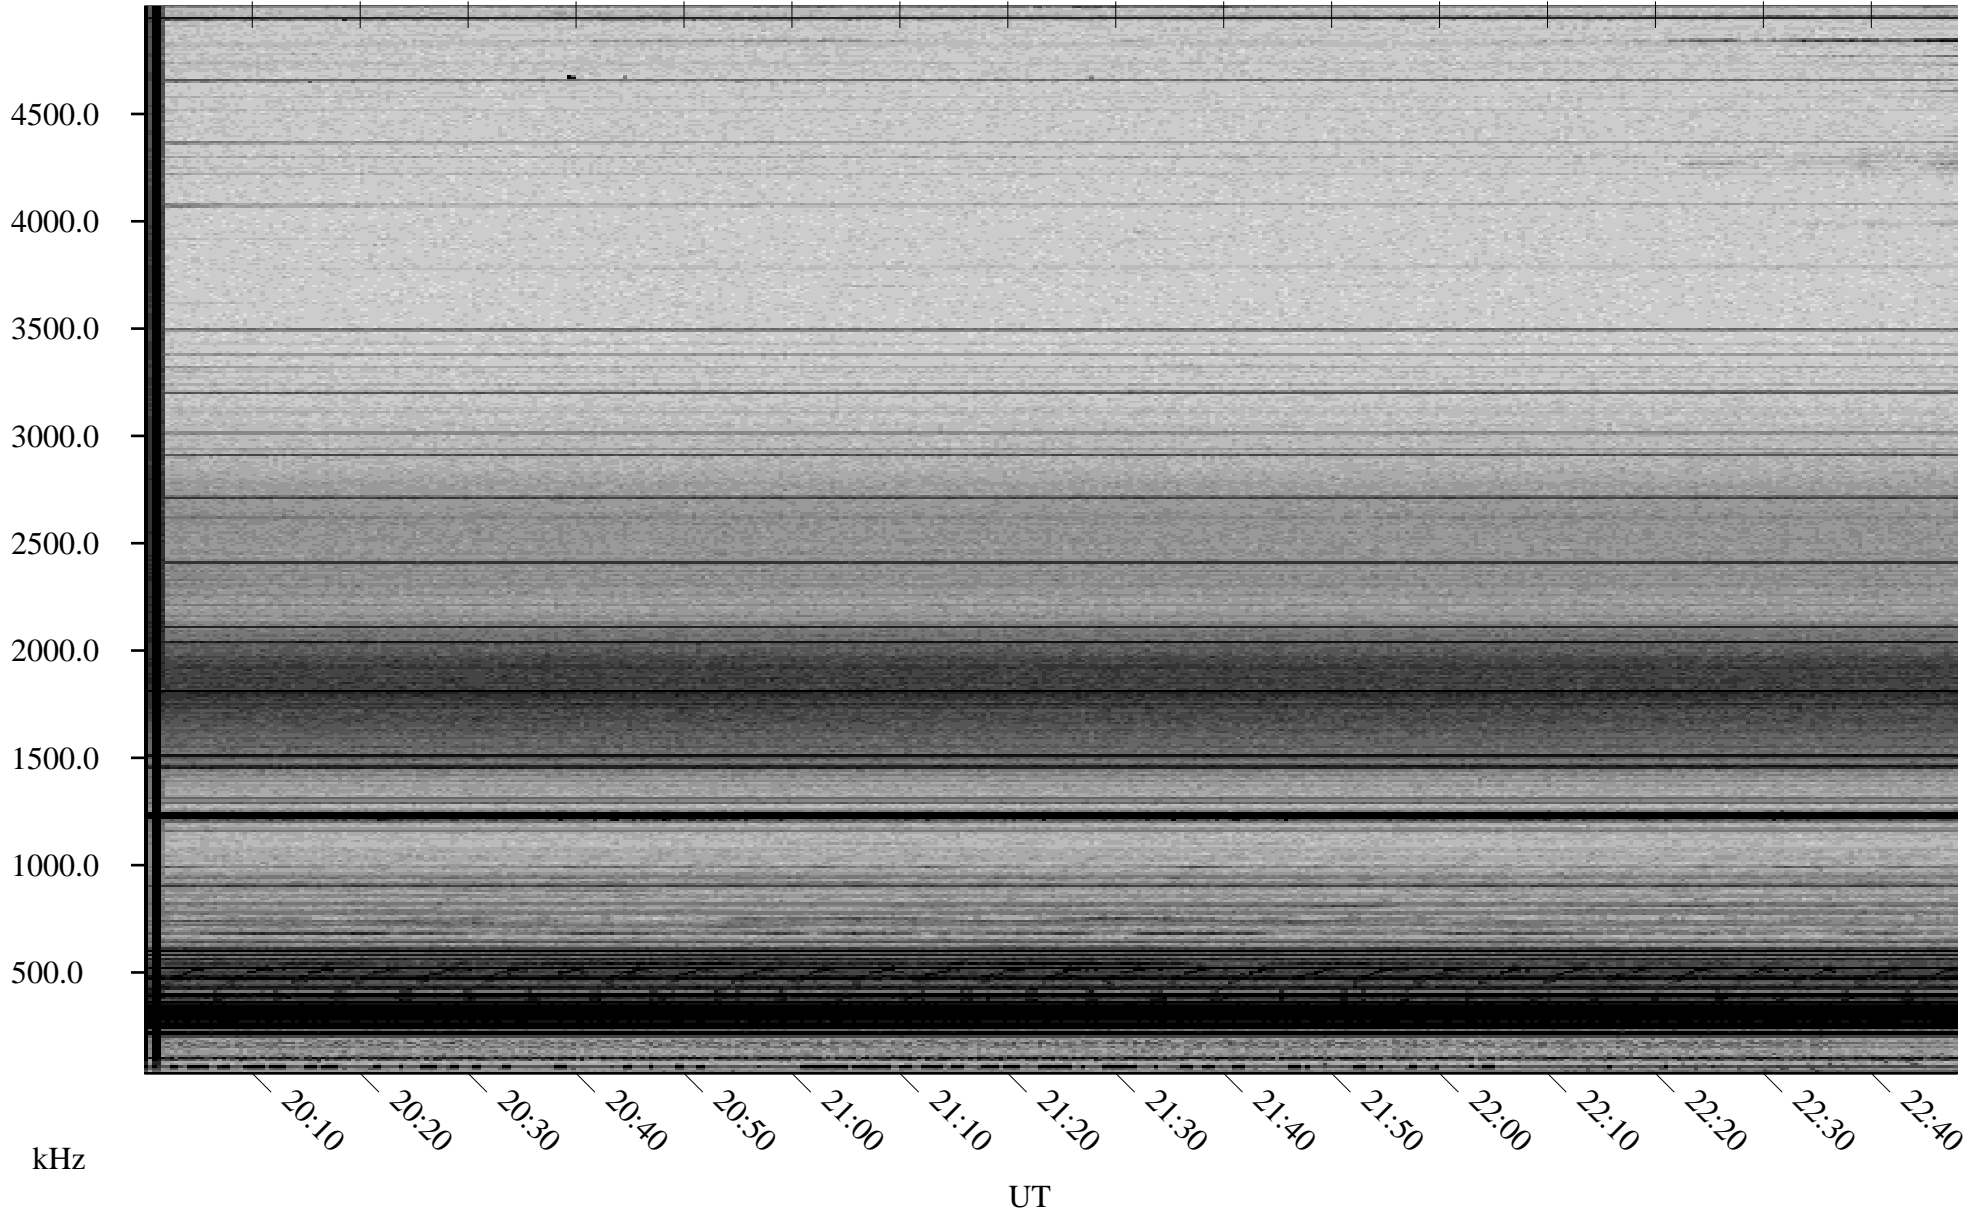

# 03/21/2009 Churchill, Manitoba

Linear Scale    Black = 161    White = 15

ch09080l.r00SUm max\_12

Page 1

# 03/21/2009 Churchill, Manitoba

Linear Scale    Black = 161    White = 15

ch09080l.r00SUm max\_12

Page 2

# 03/22/2009 Churchill, Manitoba

Linear Scale    Black = 161    White = 15

ch09080l.r00SUm max\_12

Page 3

# 03/22/2009 Churchill, Manitoba

Linear Scale    Black = 161    White = 15

ch09080l.r00SUm max\_12

Page 4