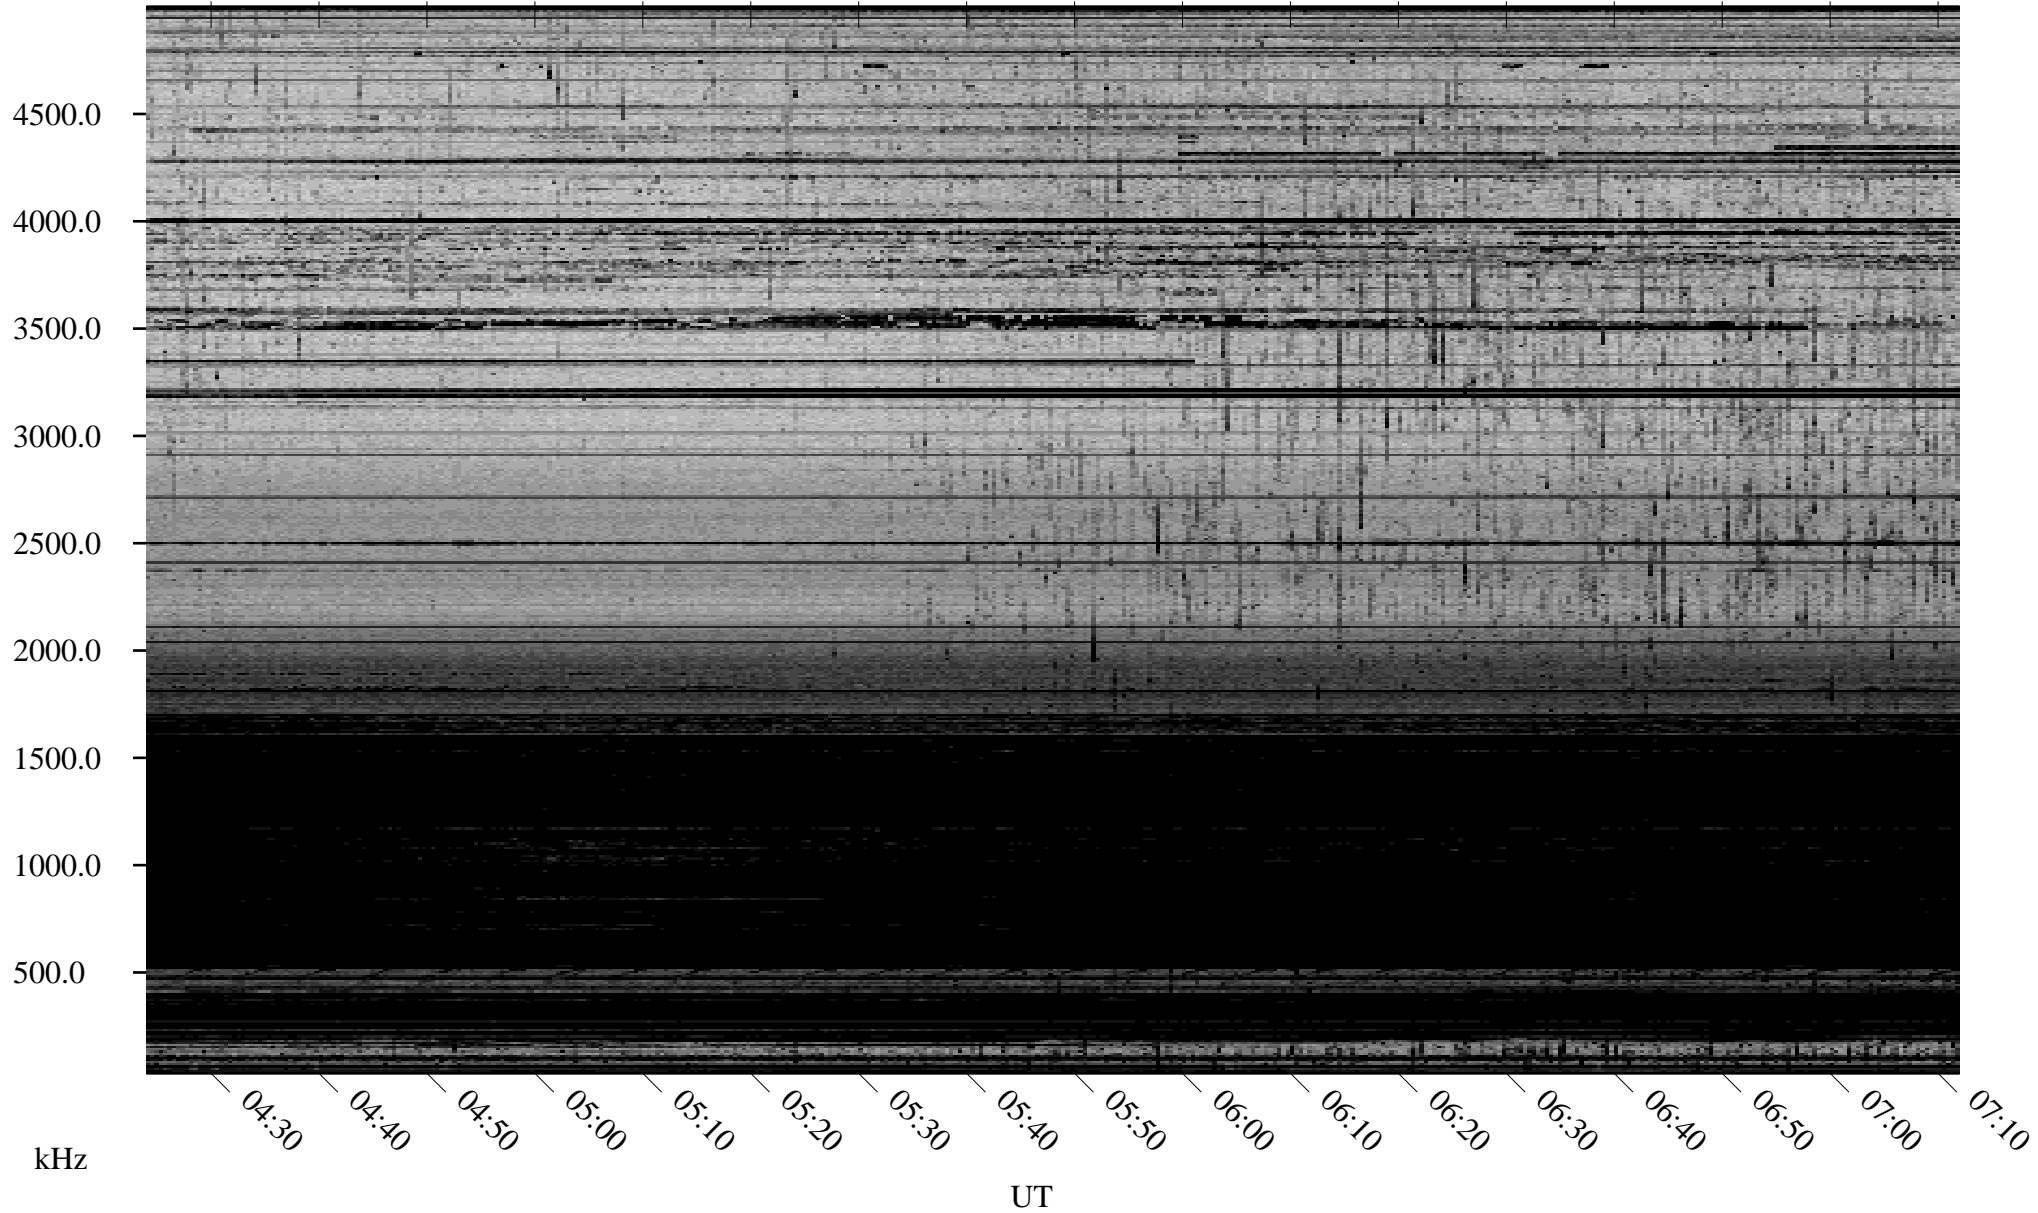

# 03/21/2009 Churchill, Manitoba

Linear Scale    Black = 161    White = 15

ch09080l.r00SUm max\_12

Page 1

# 03/21/2009 Churchill, Manitoba

Linear Scale    Black = 161    White = 15

ch09080l.r00SUm max\_12

Page 2

# 03/22/2009 Churchill, Manitoba

Linear Scale    Black = 161    White = 15

ch09080l.r00SUm max\_12

Page 3

# 03/22/2009 Churchill, Manitoba

Linear Scale    Black = 161    White = 15

ch09080l.r00SUm max\_12

Page 4