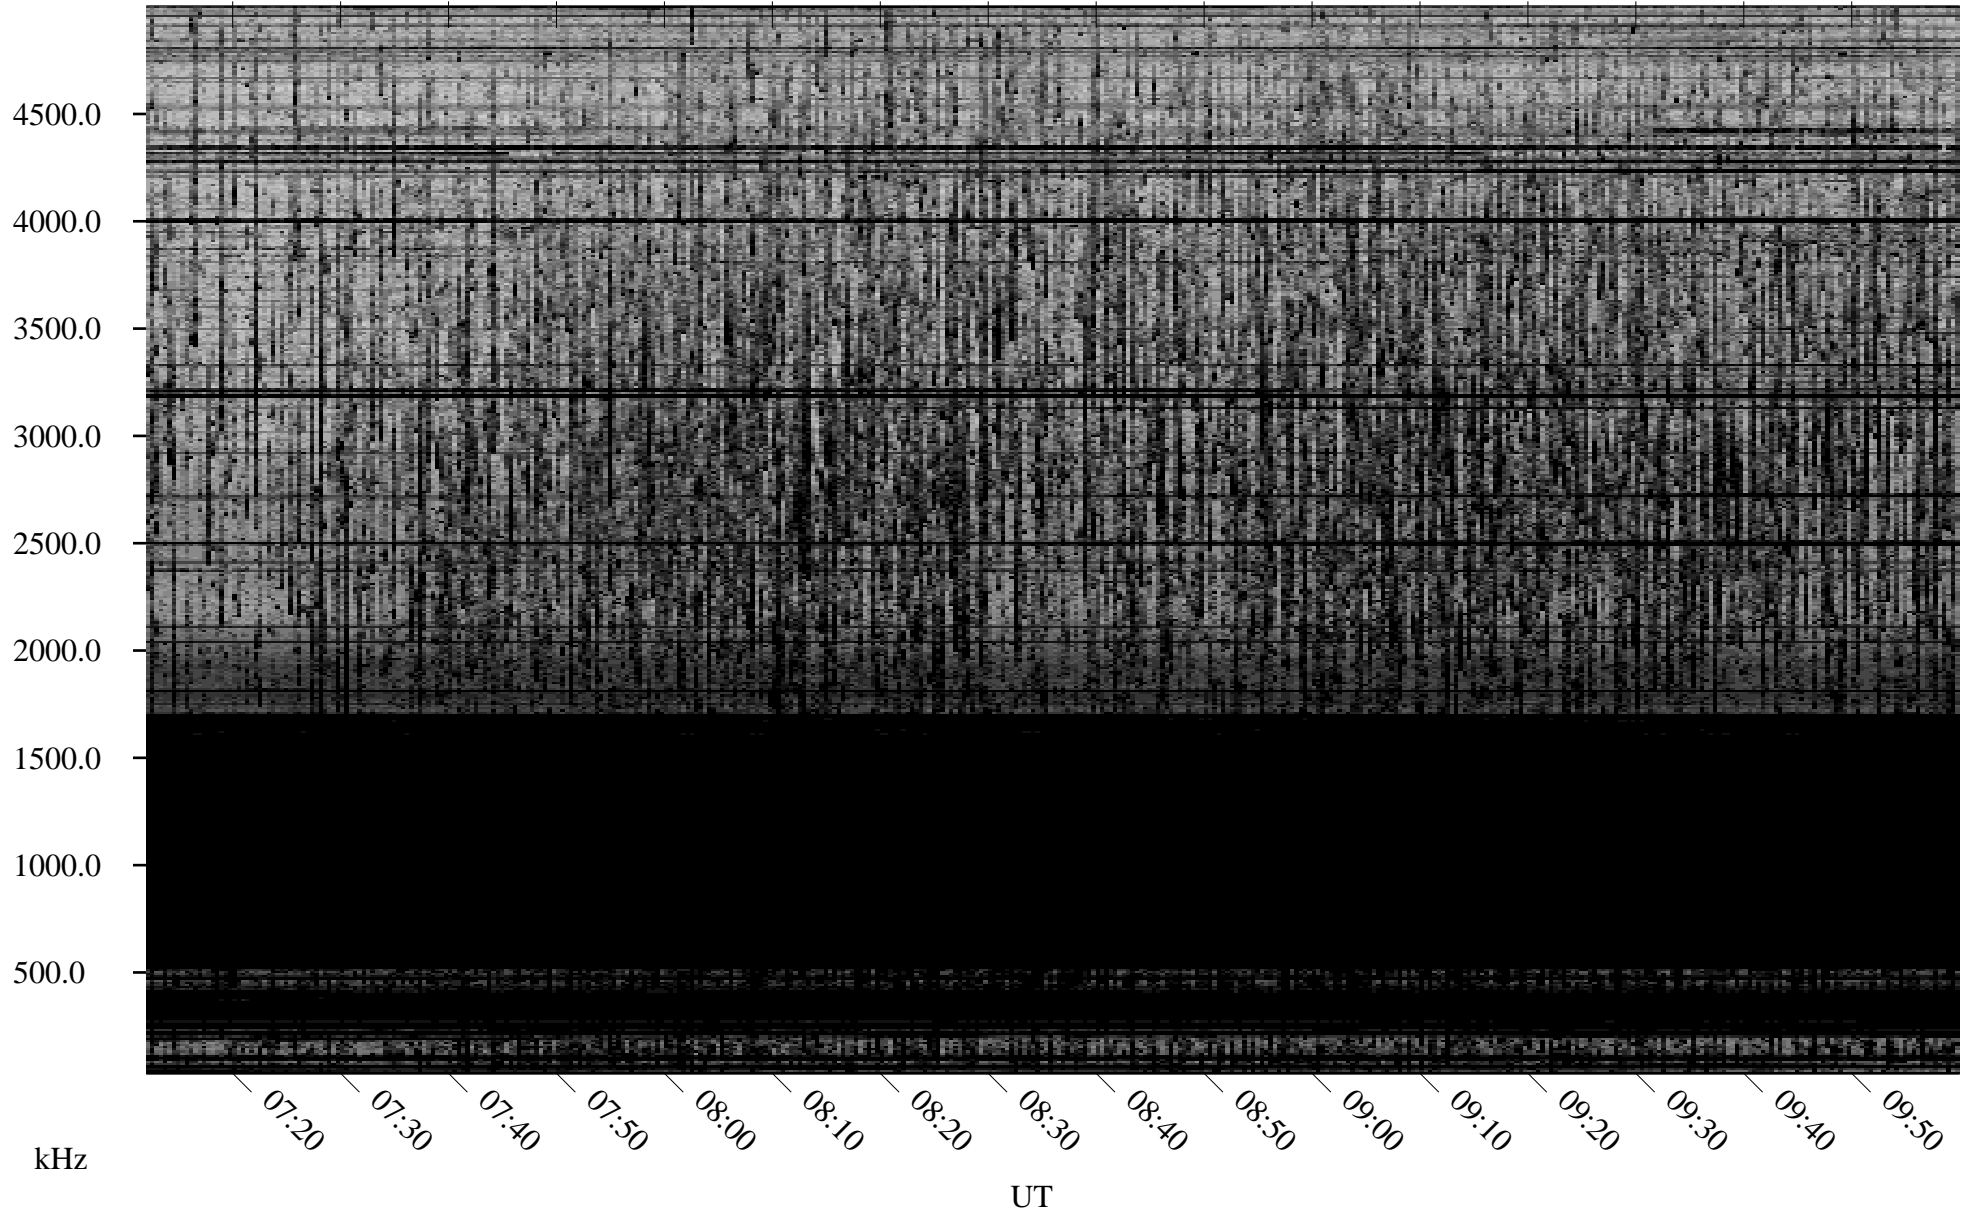

03/22/2009 Churchill, Manitoba

Linear Scale Black = 161 White = 15

ch090811.r00SUm max_12

Page 1

03/22/2009 Churchill, Manitoba

Linear Scale Black = 161 White = 15

ch090811.r00SUm max_12

Page 2

03/23/2009 Churchill, Manitoba

Linear Scale Black = 161 White = 15

ch090811.r00SUm max_12

Page 3

03/23/2009 Churchill, Manitoba

Linear Scale Black = 161 White = 15

ch090811.r00SUm max_12

Page 4

03/23/2009 Churchill, Manitoba

Linear Scale Black = 161 White = 15

ch090811.r00SUm max_12

Page 5

03/23/2009 Churchill, Manitoba

Linear Scale Black = 161 White = 15

ch090811.r00SUm max_12

Page 6

03/23/2009 Churchill, Manitoba

Linear Scale Black = 161 White = 15

ch090811.r00SUm max_12

Page 7

03/23/2009 Churchill, Manitoba

Linear Scale Black = 161 White = 15

ch090811.r00SUm max_12

Page 8