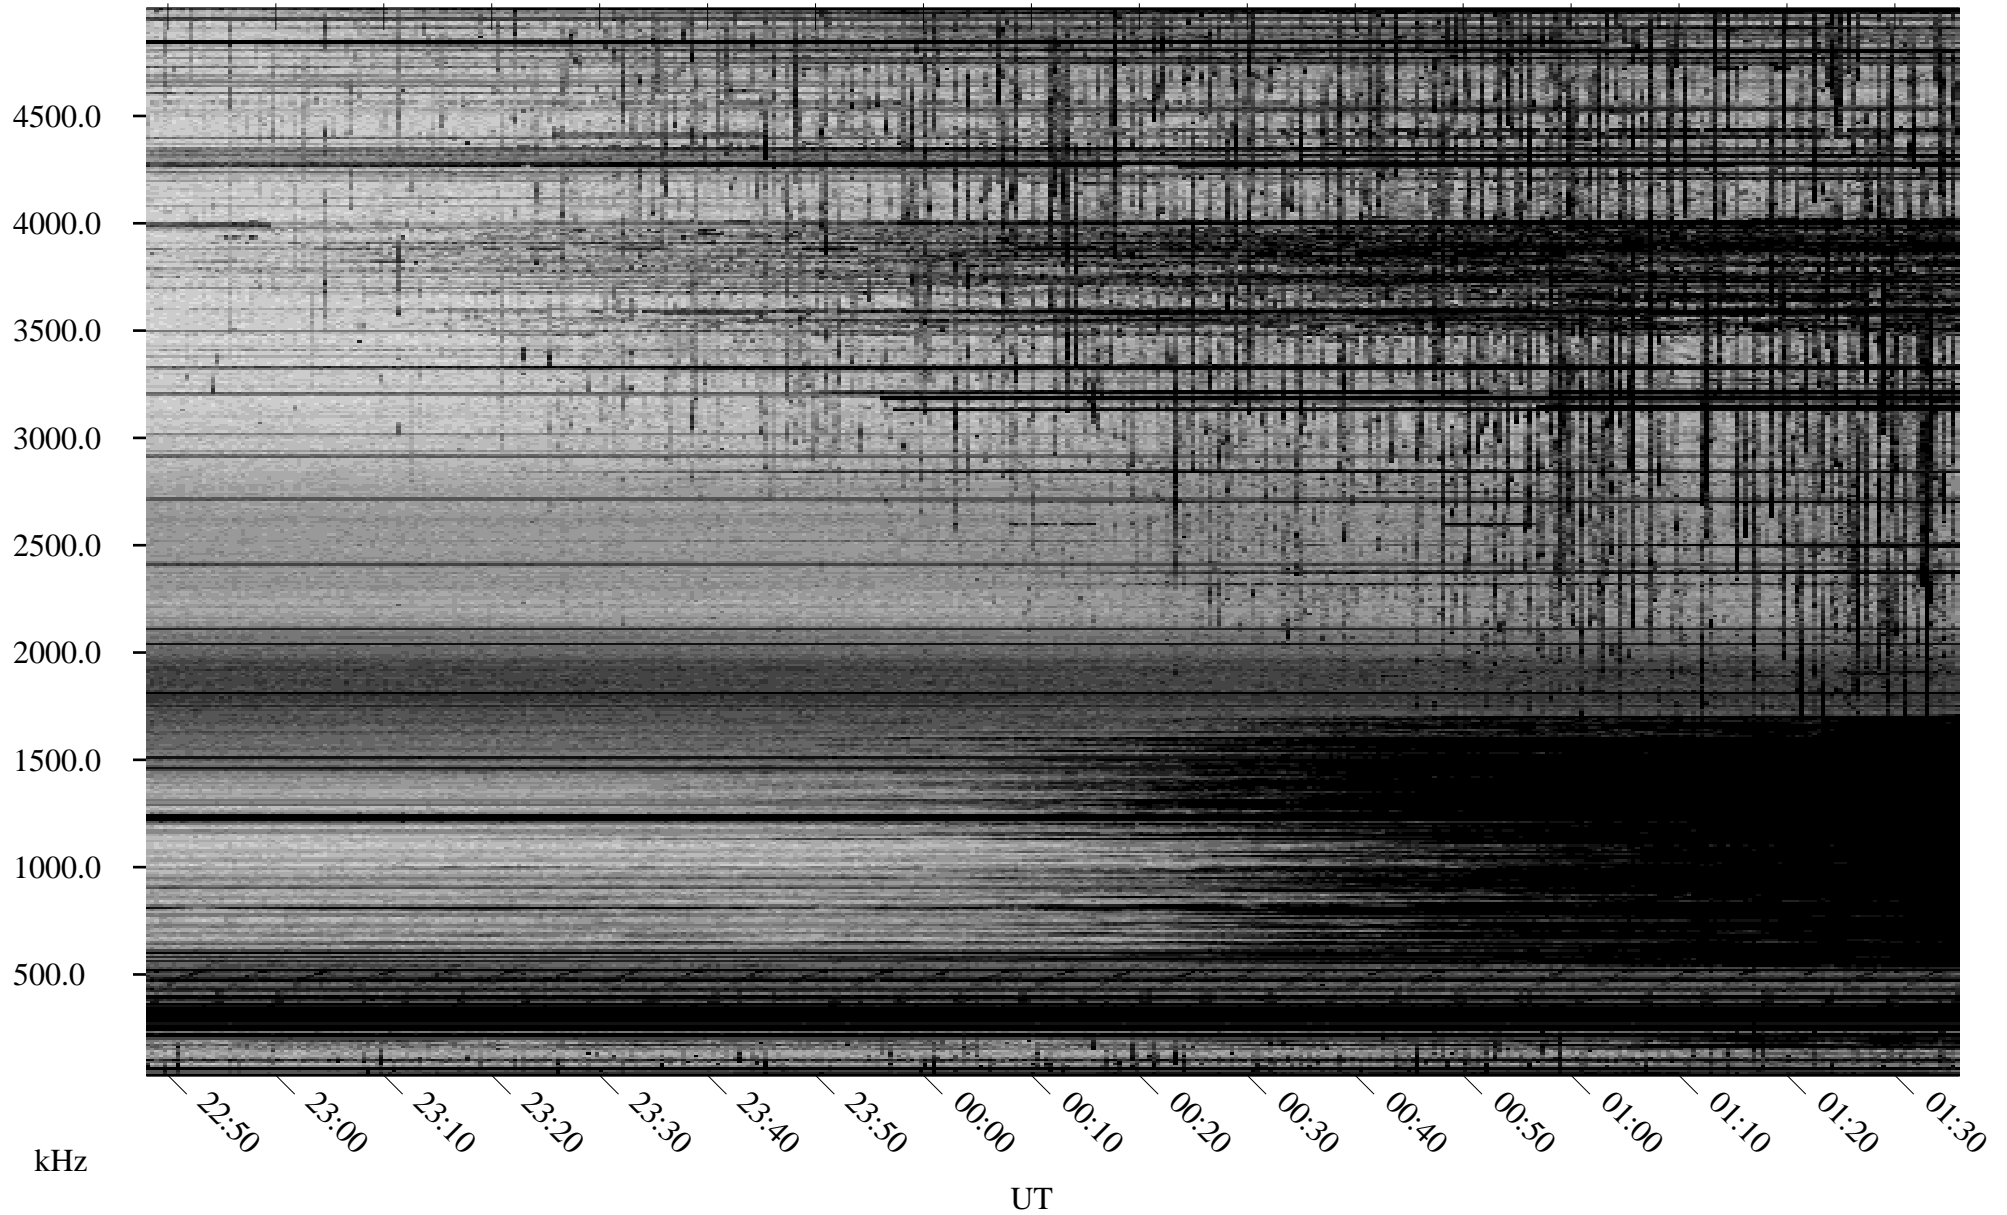

03/22/2009 Churchill, Manitoba

Linear Scale Black = 161 White = 15

ch090811.r00SUm max_12

Page 1

03/22/2009 Churchill, Manitoba

Linear Scale Black = 161 White = 15

ch090811.r00SUm max_12

Page 2

03/23/2009 Churchill, Manitoba

Linear Scale Black = 161 White = 15

ch090811.r00SUm max_12

Page 3

03/23/2009 Churchill, Manitoba

Linear Scale Black = 161 White = 15

ch090811.r00SUm max_12

Page 4

03/23/2009 Churchill, Manitoba

Linear Scale Black = 161 White = 15

ch090811.r00SUm max_12

Page 5

03/23/2009 Churchill, Manitoba

Linear Scale Black = 161 White = 15

ch090811.r00SUm max_12

Page 6

03/23/2009 Churchill, Manitoba

Linear Scale Black = 161 White = 15

ch090811.r00SUm max_12

Page 7

03/23/2009 Churchill, Manitoba

Linear Scale Black = 161 White = 15

ch090811.r00SUm max_12

Page 8