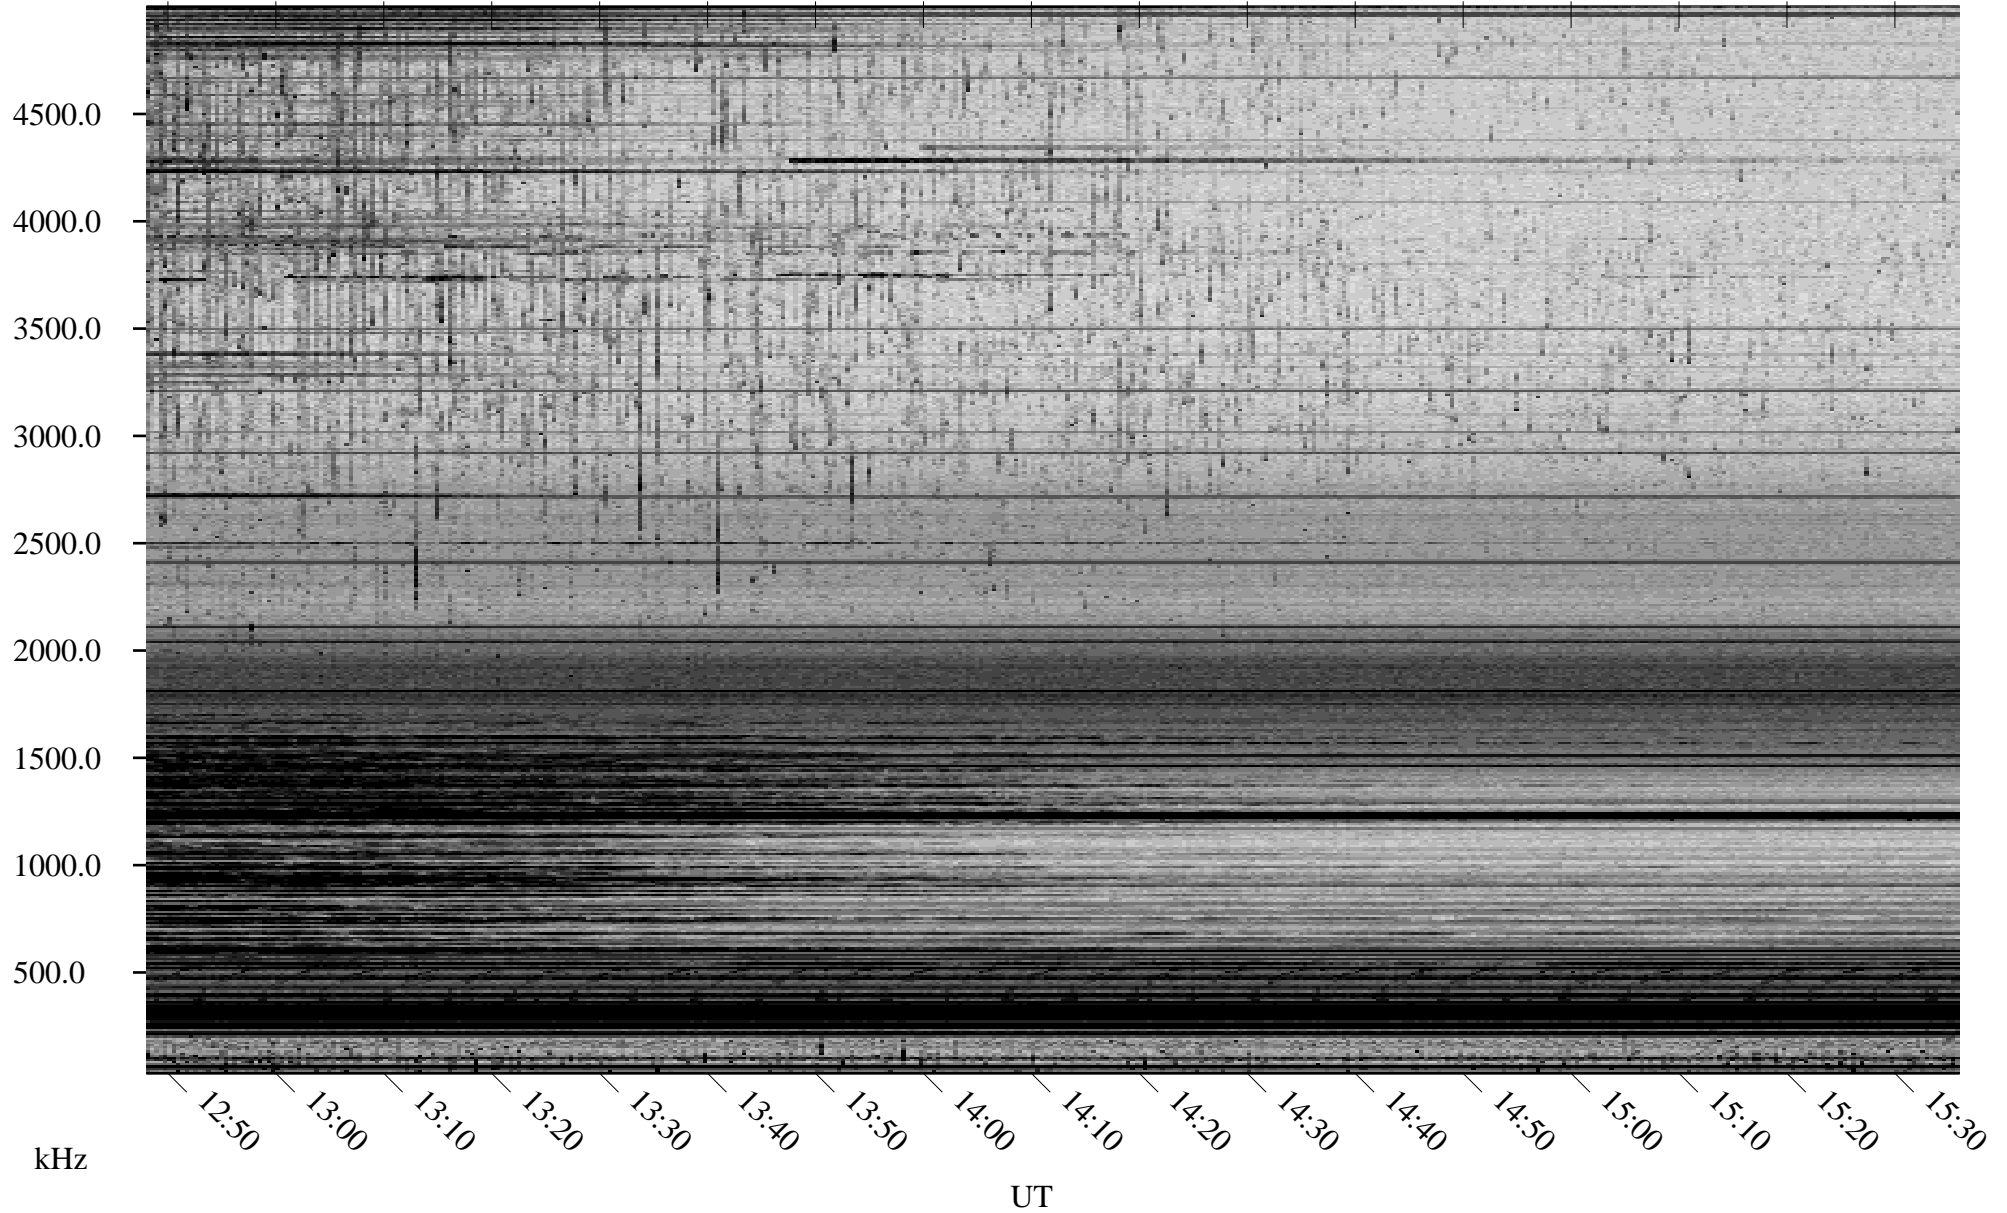

03/23/2009 Churchill, Manitoba

Linear Scale Black = 161 White = 15

ch090811.r00SUm max_12

Page 5

03/23/2009 Churchill, Manitoba

Linear Scale Black = 161 White = 15

ch090811.r00SUm max_12

Page 6

03/23/2009 Churchill, Manitoba

Linear Scale Black = 161 White = 15

ch090811.r00SUm max_12

Page 7

03/23/2009 Churchill, Manitoba

Linear Scale Black = 161 White = 15

ch090811.r00SUm max_12

Page 8