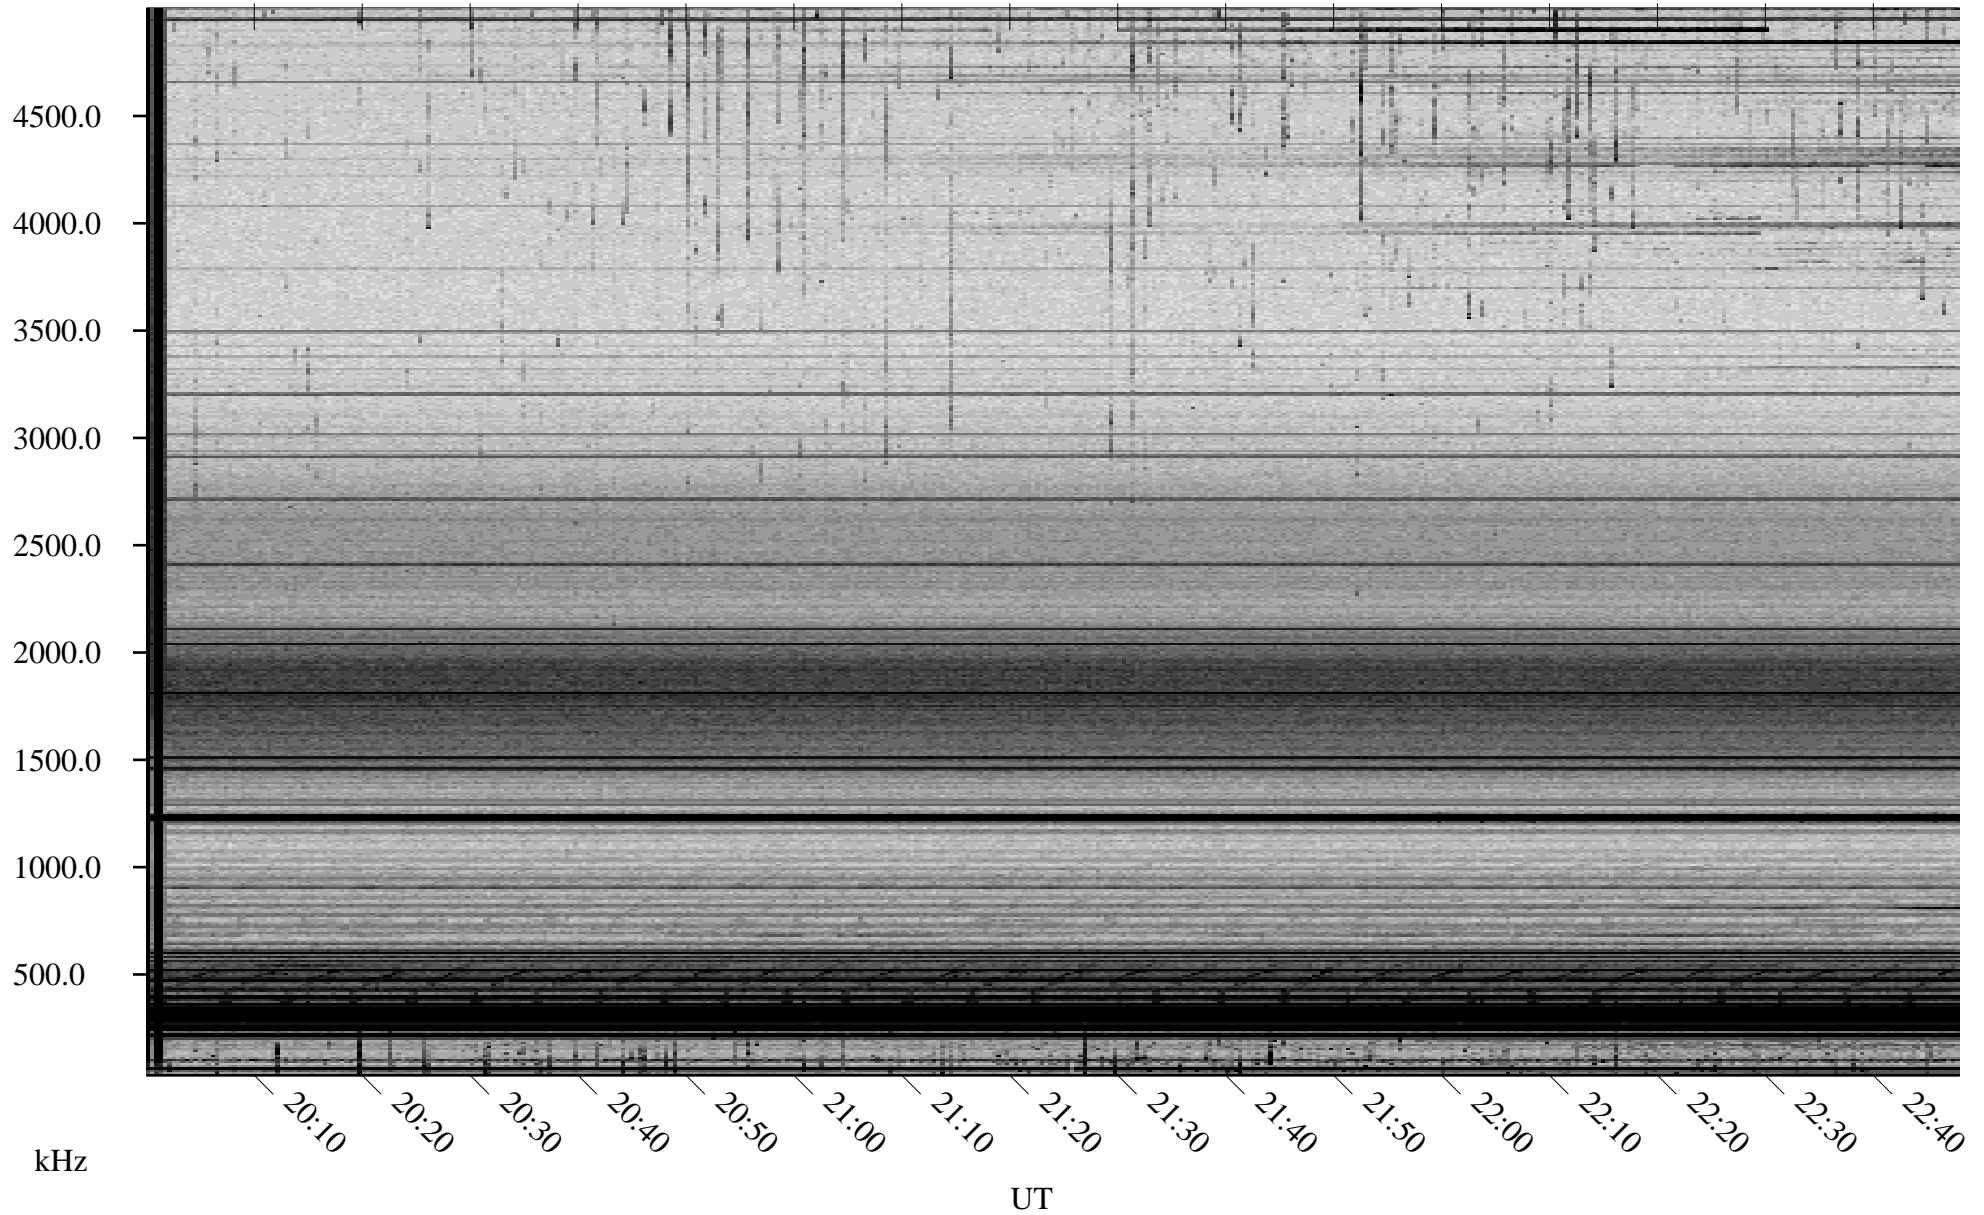

03/22/2009 Churchill, Manitoba

Linear Scale Black = 161 White = 15

ch090811.r00SUm max_12

Page 1

03/22/2009 Churchill, Manitoba

Linear Scale Black = 161 White = 15

ch090811.r00SUm max_12

Page 2

03/23/2009 Churchill, Manitoba

Linear Scale Black = 161 White = 15

ch090811.r00SUm max_12

Page 3

03/23/2009 Churchill, Manitoba

Linear Scale Black = 161 White = 15

ch090811.r00SUm max_12

Page 4

03/23/2009 Churchill, Manitoba

Linear Scale Black = 161 White = 15

ch090811.r00SUm max_12

Page 5

03/23/2009 Churchill, Manitoba

Linear Scale Black = 161 White = 15

ch090811.r00SUm max_12

Page 6

03/23/2009 Churchill, Manitoba

Linear Scale Black = 161 White = 15

ch090811.r00SUm max_12

Page 7

03/23/2009 Churchill, Manitoba

Linear Scale Black = 161 White = 15

ch090811.r00SUm max_12

Page 8