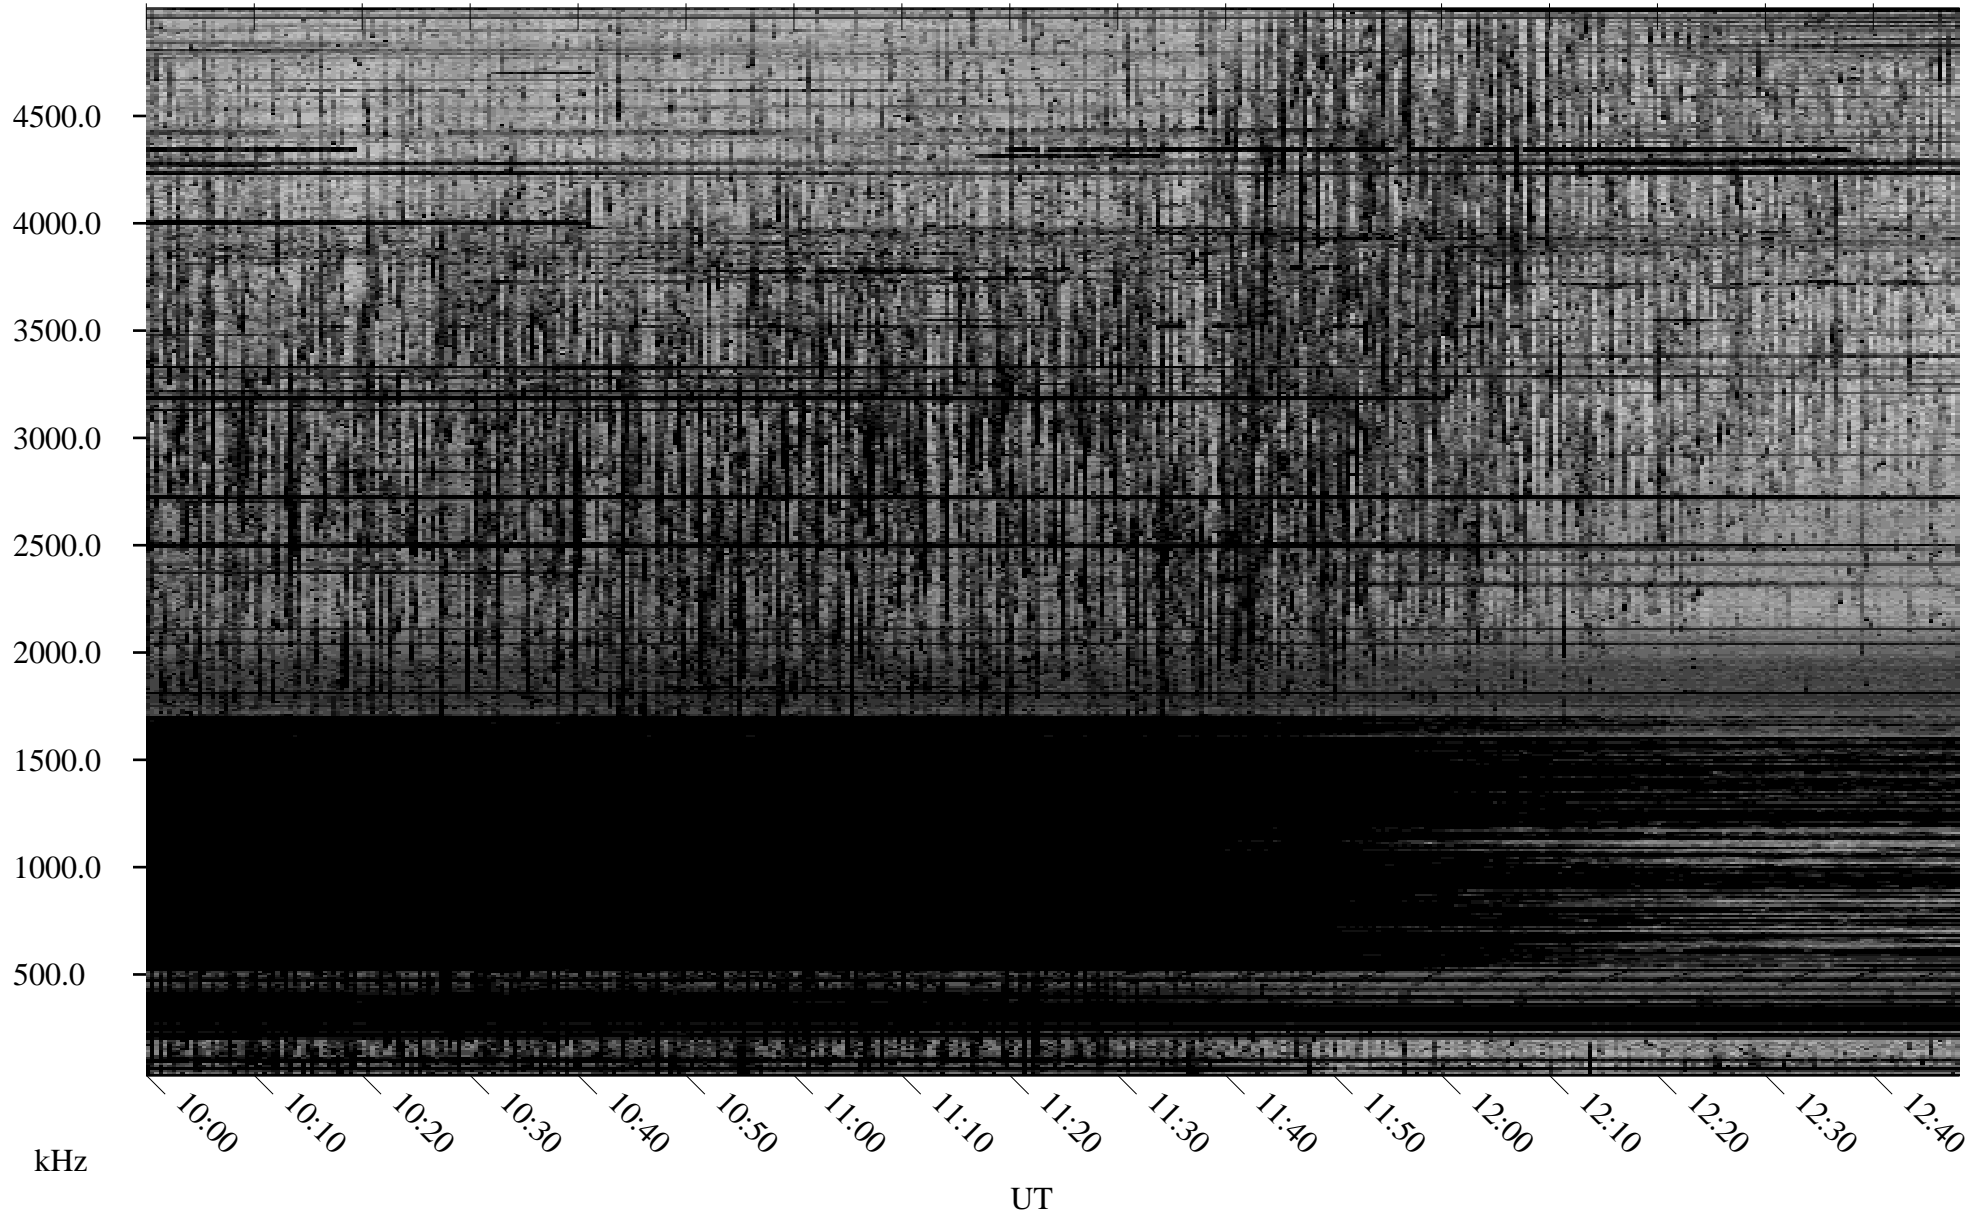

03/23/2009 Churchill, Manitoba

Linear Scale Black = 161 White = 15

ch090811.r00SUm max_12

Page 5

03/23/2009 Churchill, Manitoba

Linear Scale Black = 161 White = 15

ch090811.r00SUm max_12

Page 6

03/23/2009 Churchill, Manitoba

Linear Scale Black = 161 White = 15

ch090811.r00SUm max_12

Page 7

03/23/2009 Churchill, Manitoba

Linear Scale Black = 161 White = 15

ch090811.r00SUm max_12

Page 8