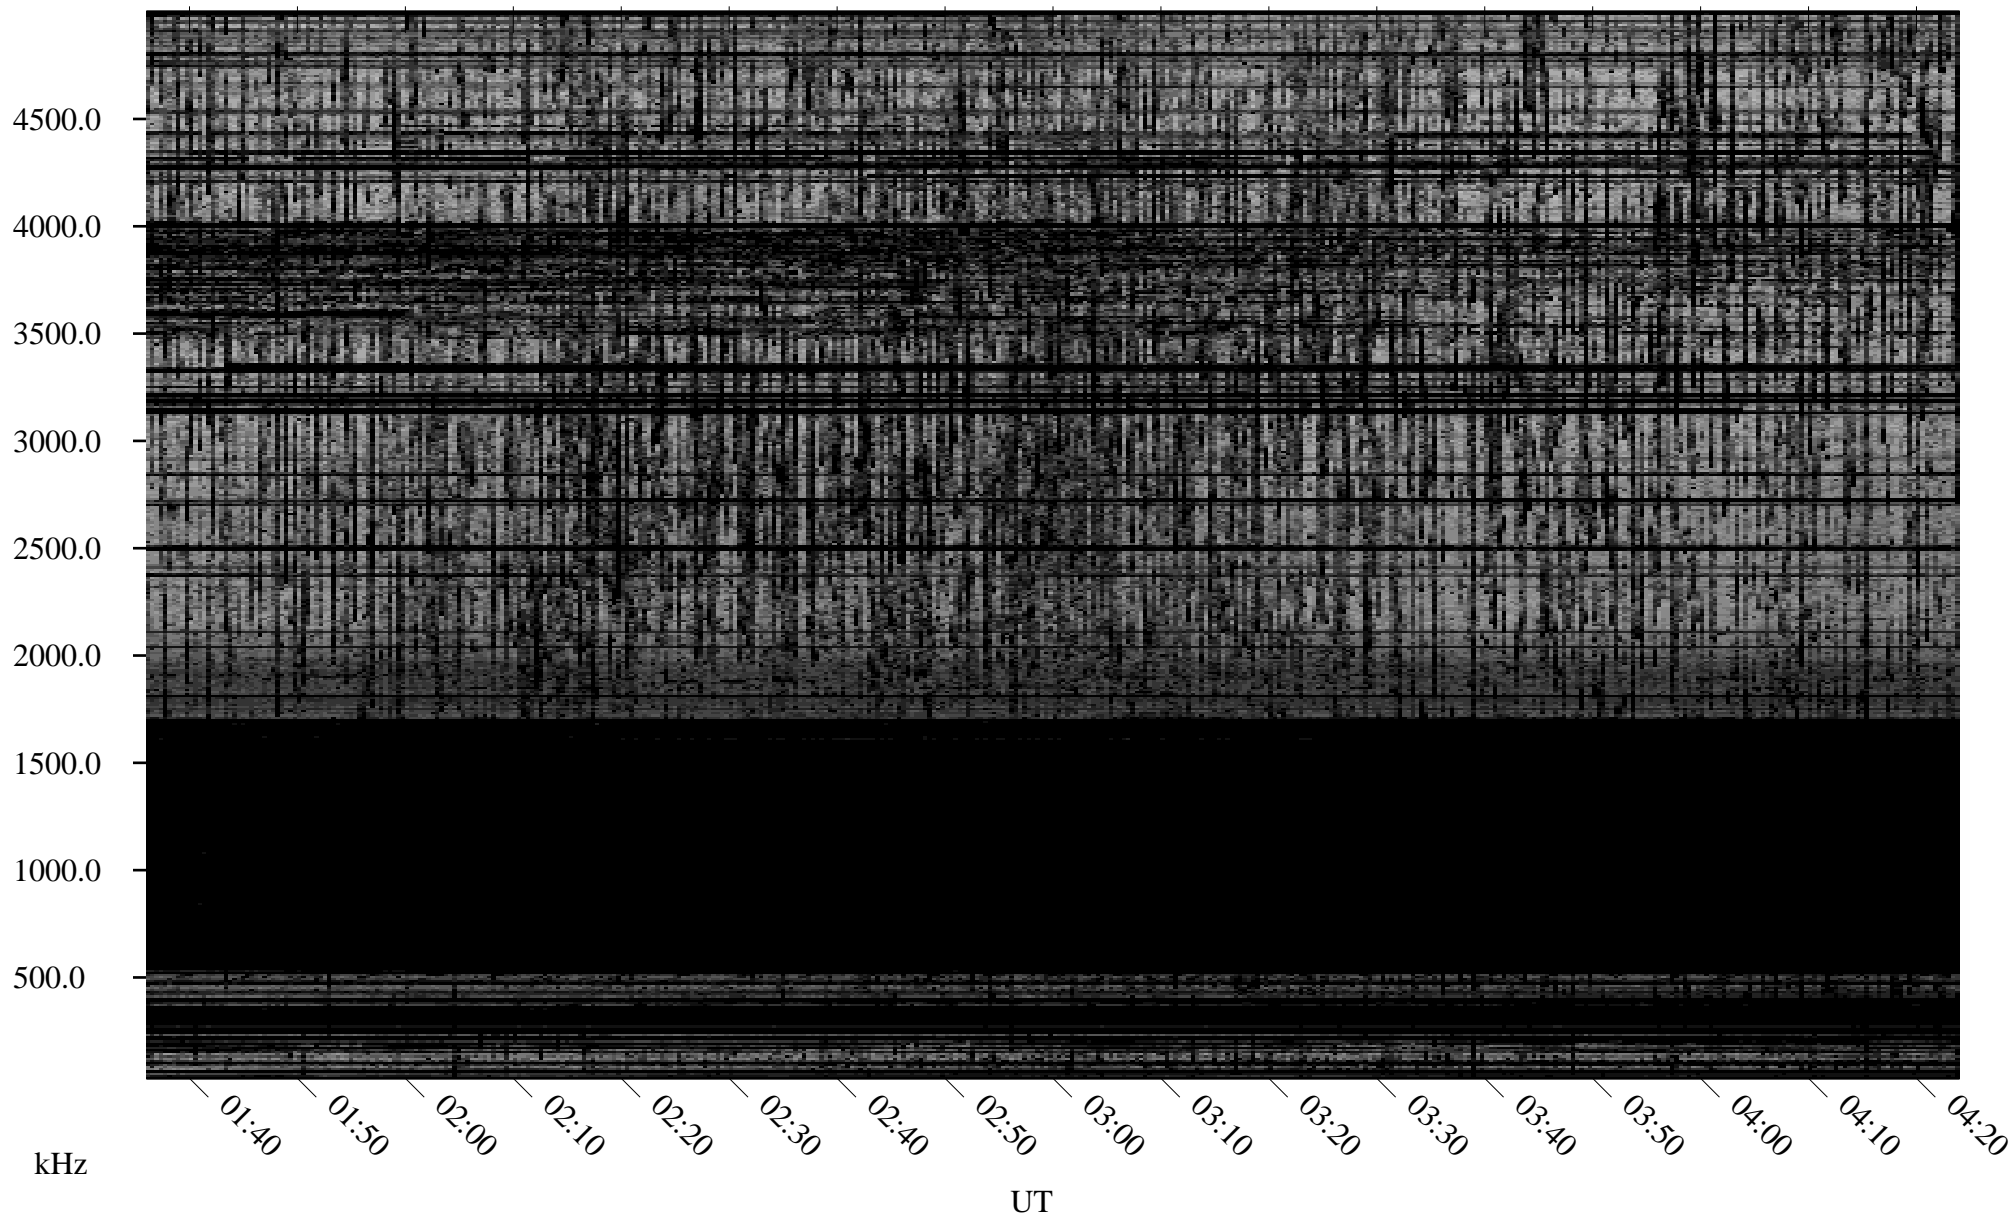

03/22/2009 Churchill, Manitoba

Linear Scale Black = 161 White = 15

ch090811.r00SUm max_12

Page 1

03/22/2009 Churchill, Manitoba

Linear Scale Black = 161 White = 15

ch090811.r00SUm max_12

Page 2

03/23/2009 Churchill, Manitoba

Linear Scale Black = 161 White = 15

ch090811.r00SUm max_12

Page 3

03/23/2009 Churchill, Manitoba

Linear Scale Black = 161 White = 15

ch090811.r00SUm max_12

Page 4

03/23/2009 Churchill, Manitoba

Linear Scale Black = 161 White = 15

ch090811.r00SUm max_12

Page 5

03/23/2009 Churchill, Manitoba

Linear Scale Black = 161 White = 15

ch090811.r00SUm max_12

Page 6

03/23/2009 Churchill, Manitoba

Linear Scale Black = 161 White = 15

ch090811.r00SUm max_12

Page 7

03/23/2009 Churchill, Manitoba

Linear Scale Black = 161 White = 15

ch090811.r00SUm max_12

Page 8