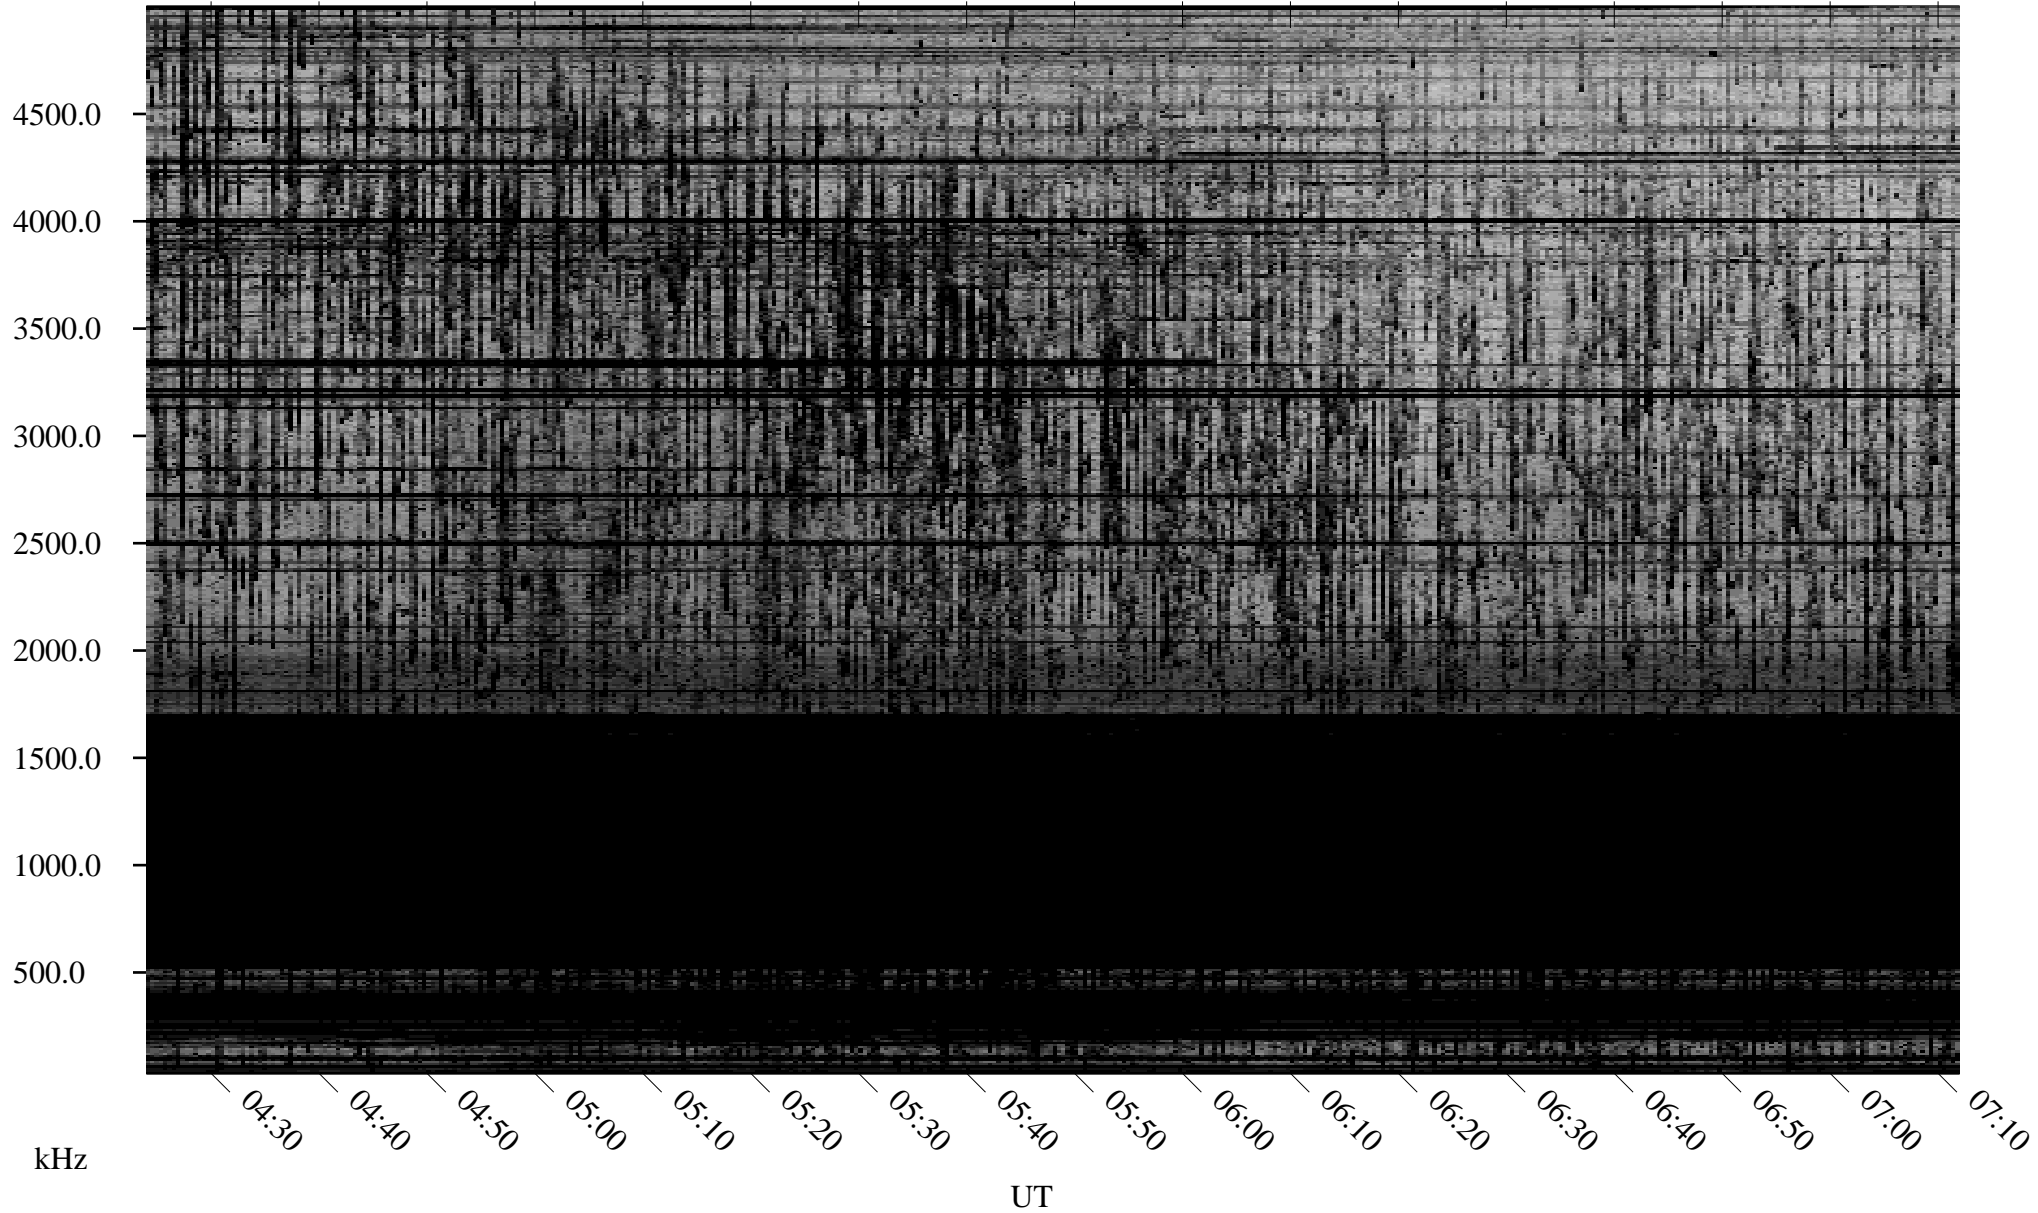

03/22/2009 Churchill, Manitoba

Linear Scale Black = 161 White = 15

ch090811.r00SUm max_12

Page 1

03/22/2009 Churchill, Manitoba

Linear Scale Black = 161 White = 15

ch090811.r00SUm max_12

Page 2

03/23/2009 Churchill, Manitoba

Linear Scale Black = 161 White = 15

ch090811.r00SUm max_12

Page 3

03/23/2009 Churchill, Manitoba

Linear Scale Black = 161 White = 15

ch090811.r00SUm max_12

Page 4

03/23/2009 Churchill, Manitoba

Linear Scale Black = 161 White = 15

ch090811.r00SUm max_12

Page 5

03/23/2009 Churchill, Manitoba

Linear Scale Black = 161 White = 15

ch090811.r00SUm max_12

Page 6

03/23/2009 Churchill, Manitoba

Linear Scale Black = 161 White = 15

ch090811.r00SUm max_12

Page 7

03/23/2009 Churchill, Manitoba

Linear Scale Black = 161 White = 15

ch090811.r00SUm max_12

Page 8