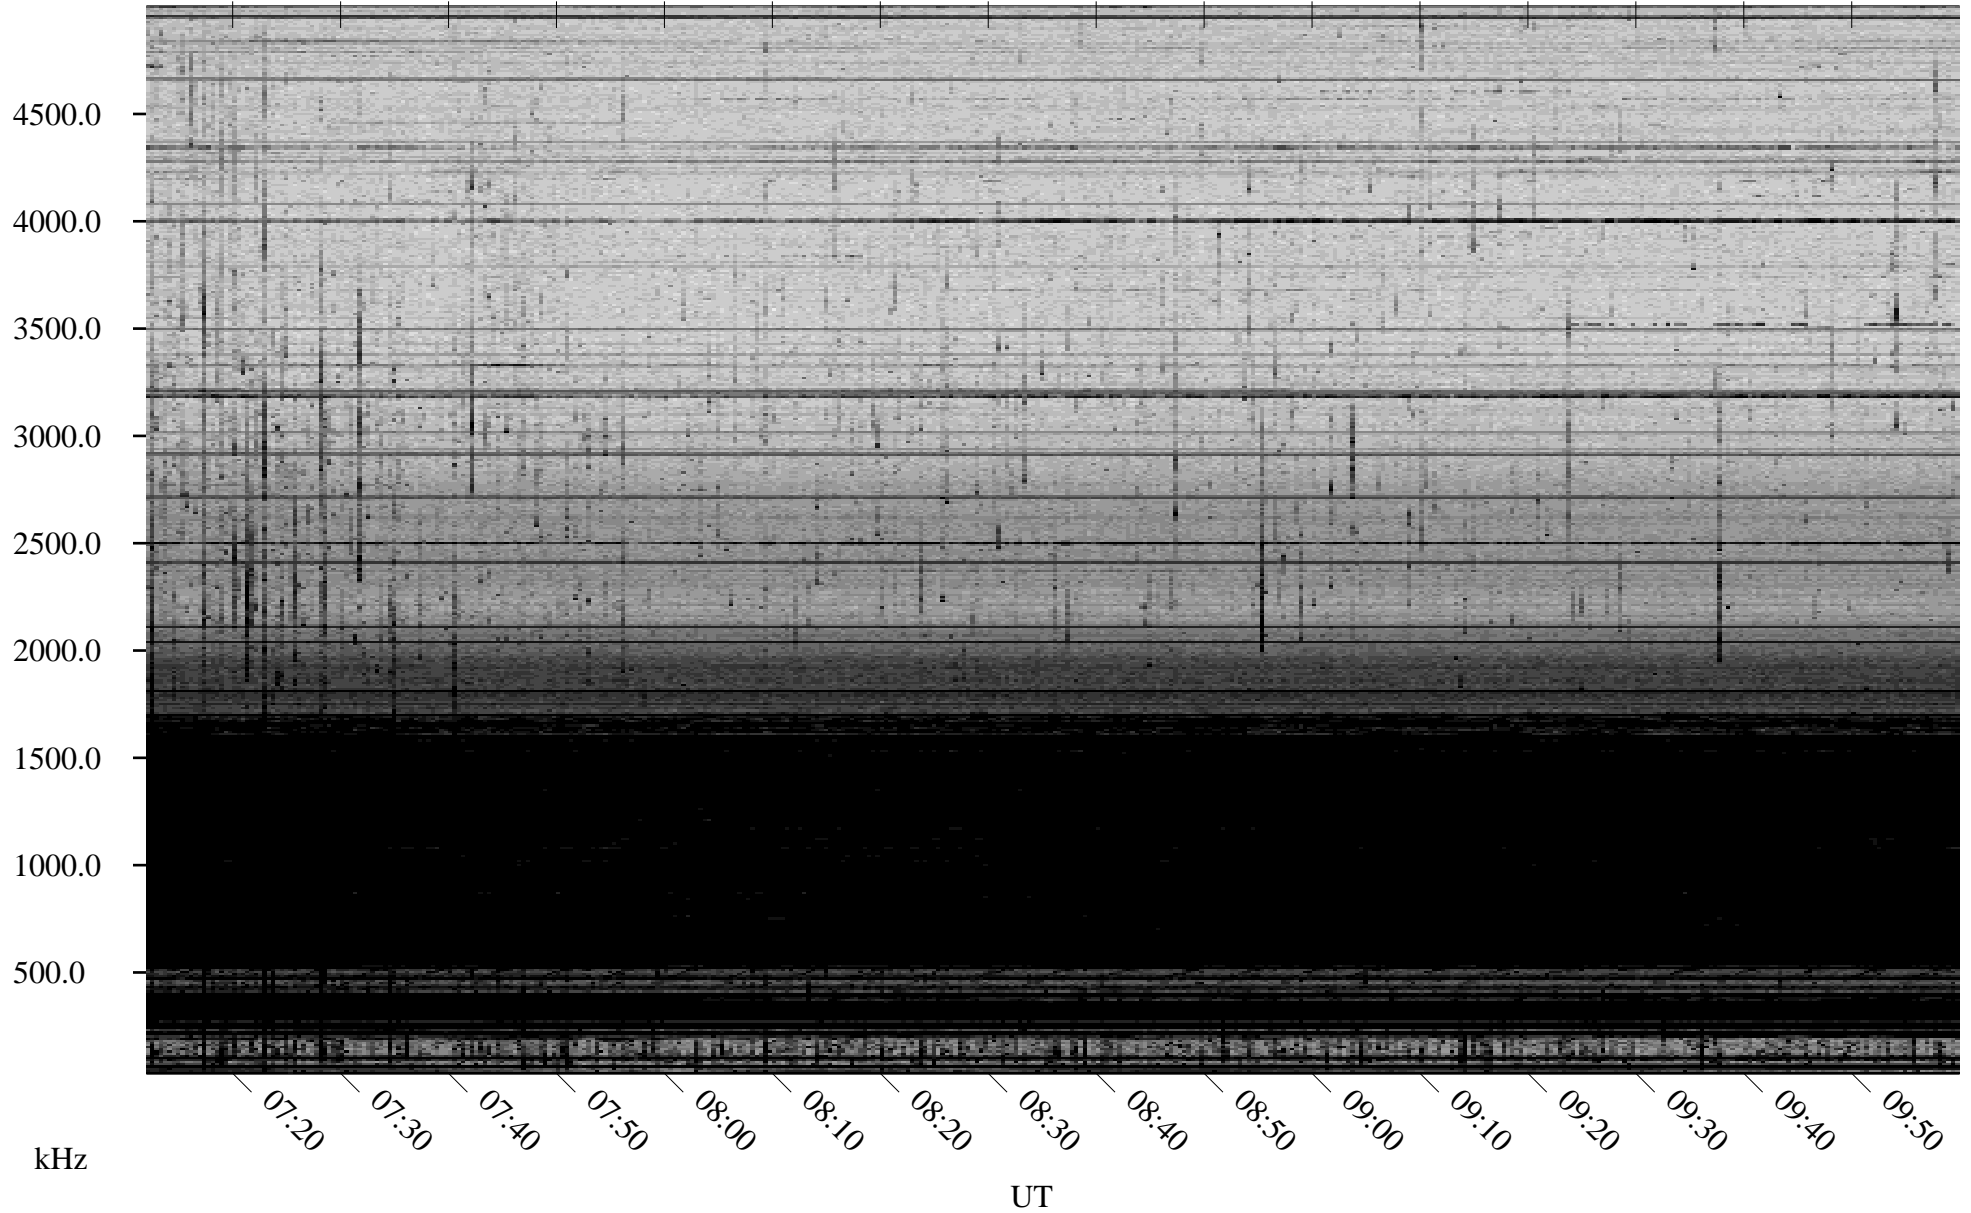

# 03/24/2009 Churchill, Manitoba

Linear Scale    Black = 161    White = 15

ch09082l.r00SUm max\_12

Page 3

# 03/24/2009 Churchill, Manitoba

Linear Scale    Black = 161    White = 15

ch09082l.r00SUm max\_12

Page 4

# 03/24/2009 Churchill, Manitoba

Linear Scale    Black = 161    White = 15

ch09082l.r00SUm max\_12

Page 5

03/24/2009 Churchill, Manitoba

Linear Scale Black = 161 White = 15

ch09082l.r00SUm max\_12

Page 6

# 03/24/2009 Churchill, Manitoba

Linear Scale    Black = 161    White = 15

ch09082l.r00SUm max\_12

Page 7

03/24/2009 Churchill, Manitoba

Linear Scale Black = 161 White = 15

ch090821.r00SUm max\_12

Page 8