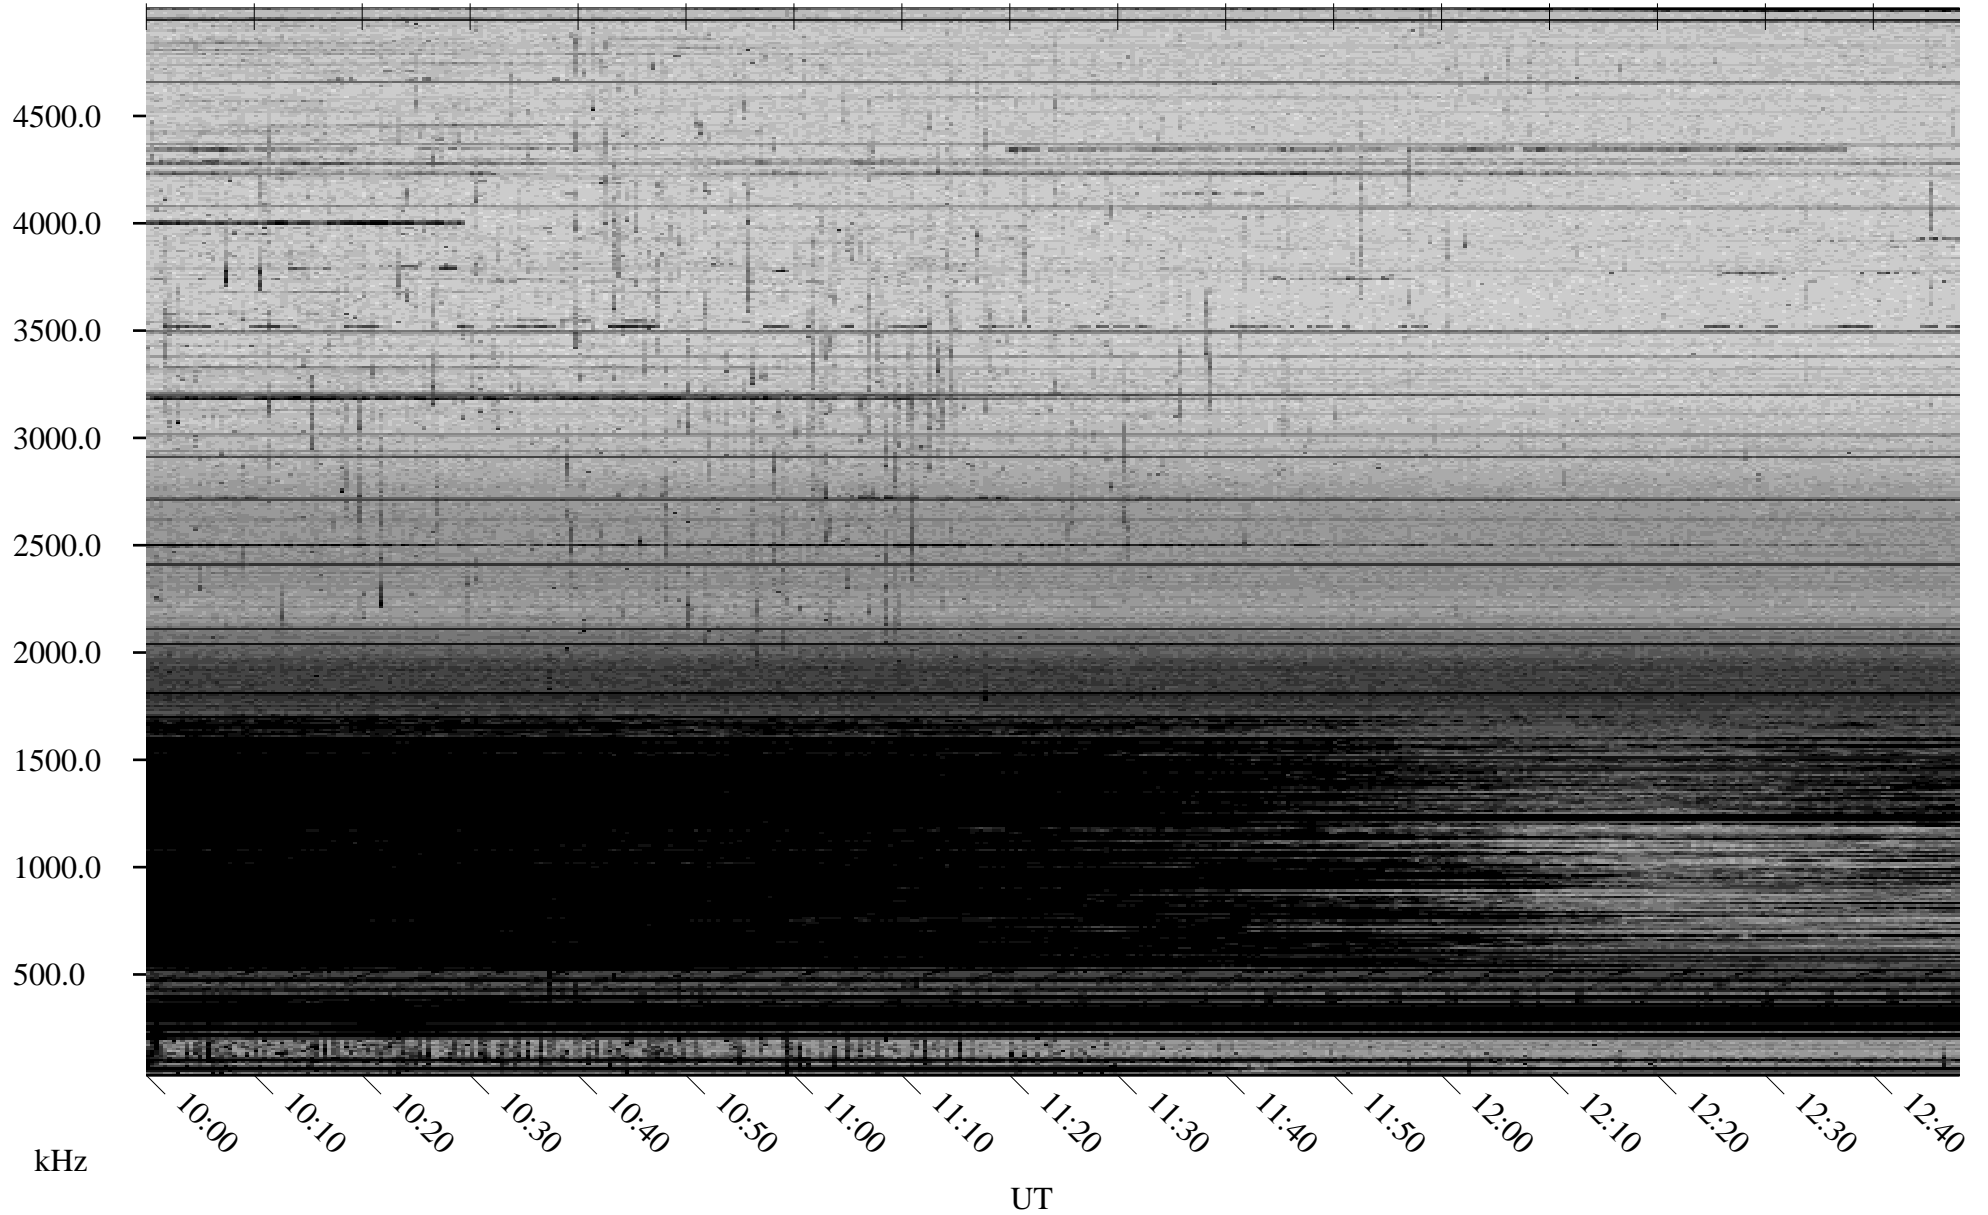

# 03/24/2009 Churchill, Manitoba

Linear Scale    Black = 161    White = 15

ch09082l.r00SUm max\_12

Page 4

# 03/24/2009 Churchill, Manitoba

Linear Scale    Black = 161    White = 15

ch09082l.r00SUm max\_12

Page 5

03/24/2009 Churchill, Manitoba

Linear Scale Black = 161 White = 15

ch09082l.r00SUm max\_12

Page 6

# 03/24/2009 Churchill, Manitoba

Linear Scale    Black = 161    White = 15

ch09082l.r00SUm max\_12

Page 7

03/24/2009 Churchill, Manitoba

Linear Scale Black = 161 White = 15

ch090821.r00SUm max\_12

Page 8