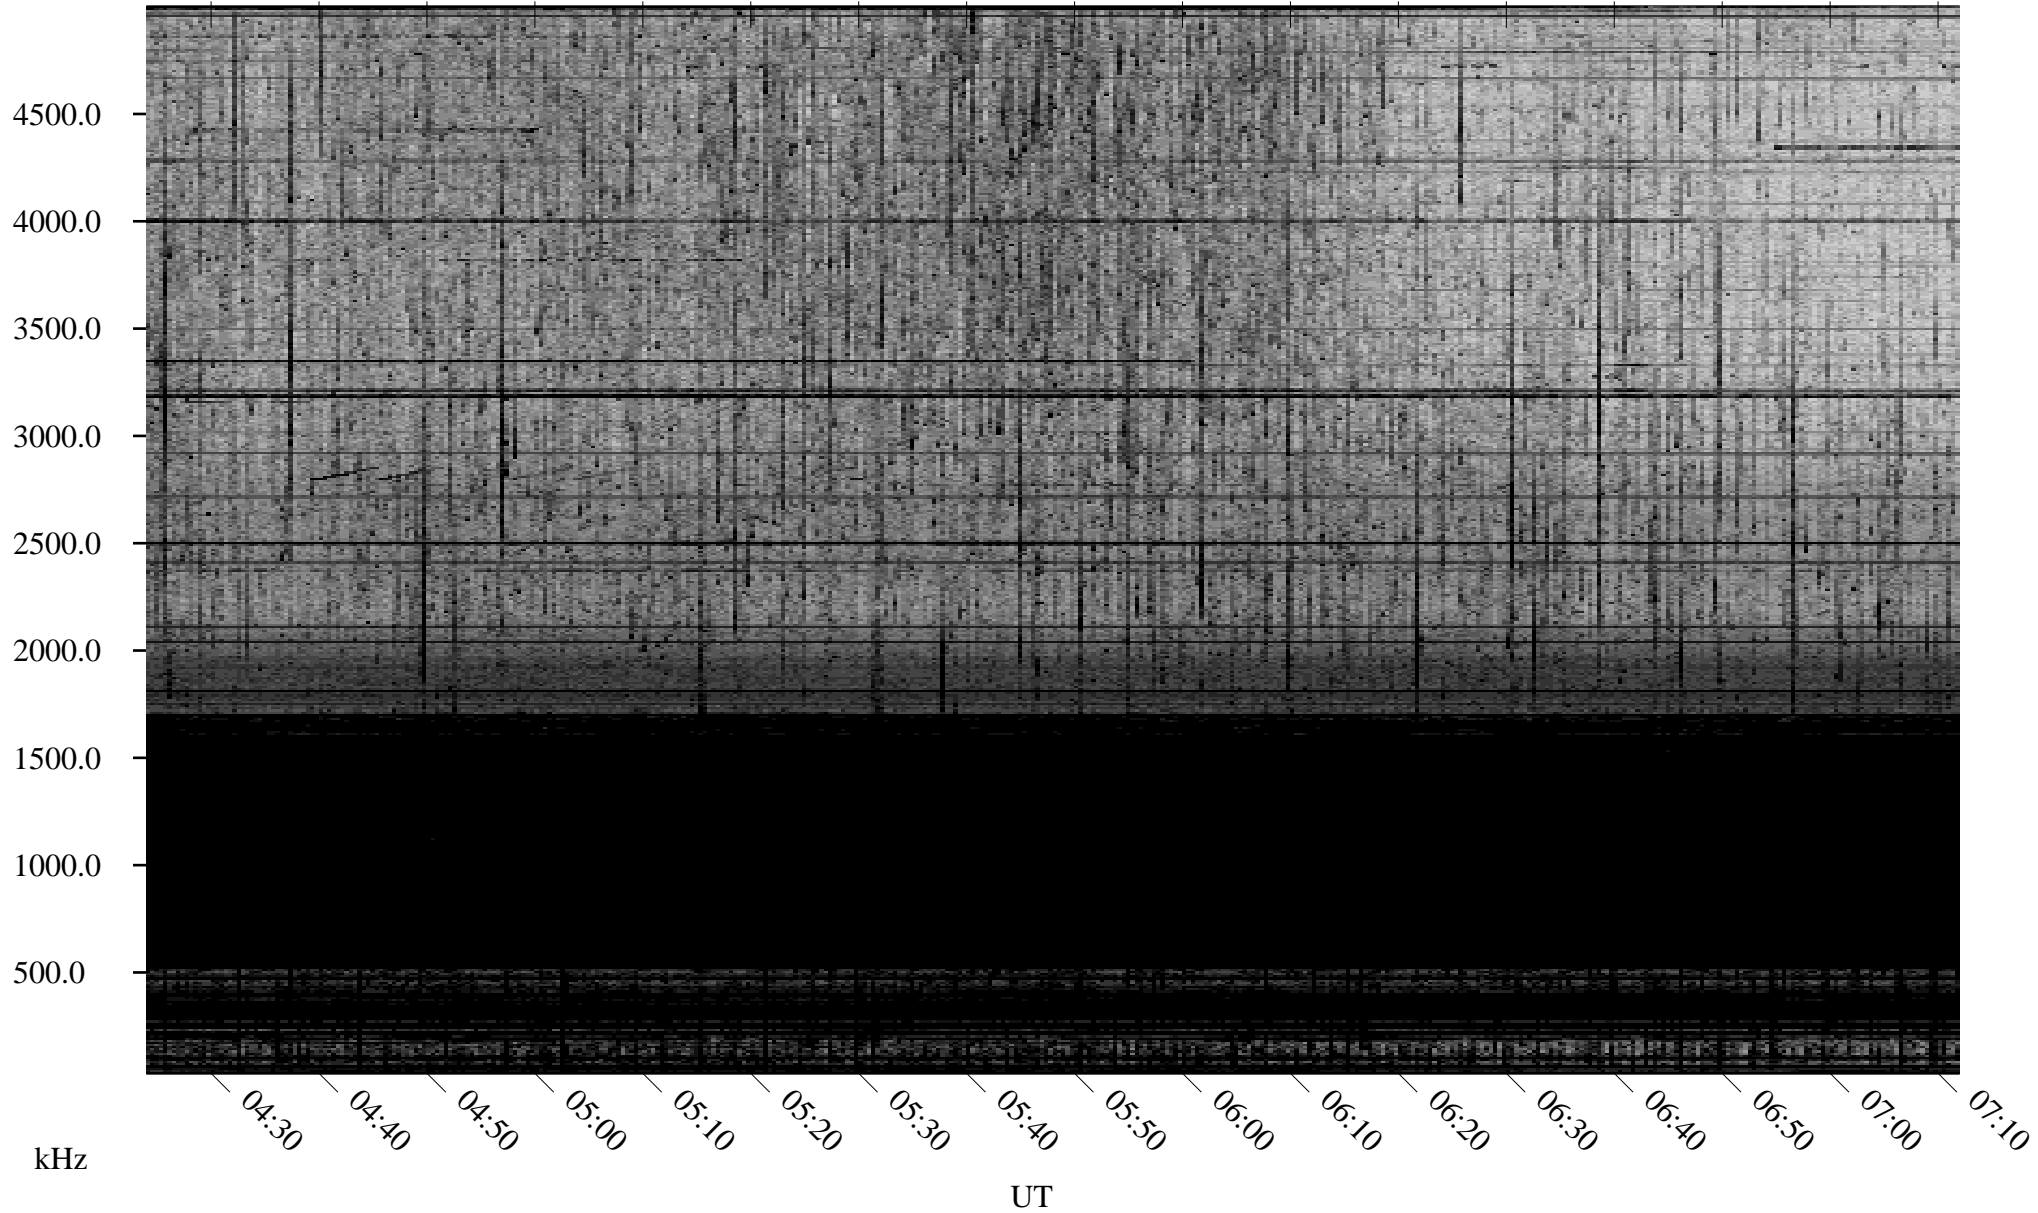

# 03/23/2009 Churchill, Manitoba

Linear Scale    Black = 161    White = 15

ch09082l.r00SUm max\_12

Page 1

# 03/24/2009 Churchill, Manitoba

Linear Scale    Black = 161    White = 15

ch09082l.r00SUm max\_12

Page 3

# 03/24/2009 Churchill, Manitoba

Linear Scale    Black = 161    White = 15

ch09082l.r00SUm max\_12

Page 4

# 03/24/2009 Churchill, Manitoba

Linear Scale    Black = 161    White = 15

ch09082l.r00SUm max\_12

Page 5

03/24/2009 Churchill, Manitoba

Linear Scale Black = 161 White = 15

ch09082l.r00SUm max\_12

Page 6