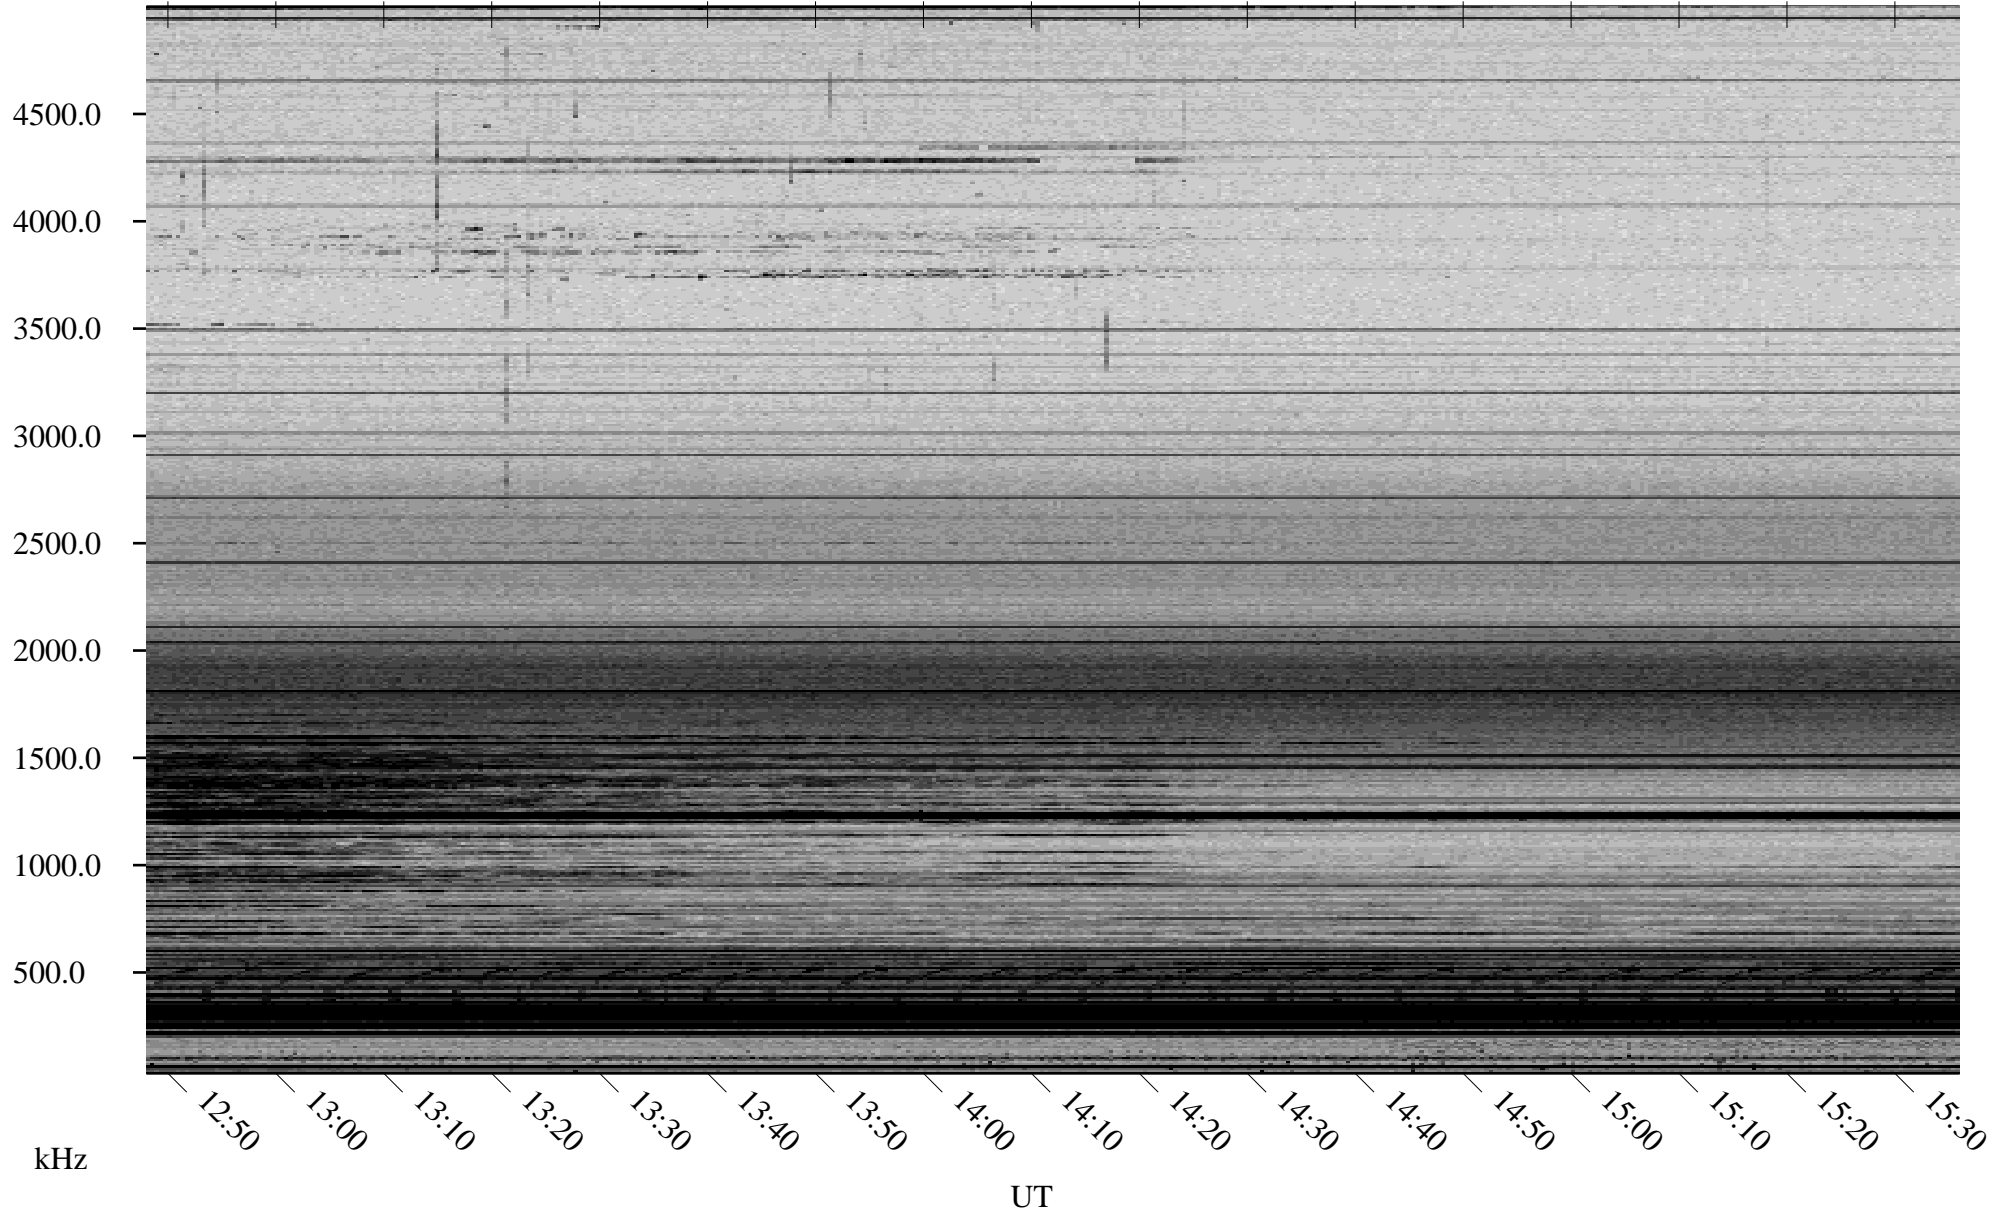

# 03/24/2009 Churchill, Manitoba

Linear Scale    Black = 161    White = 15

ch09082l.r00SUm max\_12

Page 4

# 03/24/2009 Churchill, Manitoba

Linear Scale    Black = 161    White = 15

ch09082l.r00SUm max\_12

Page 5

03/24/2009 Churchill, Manitoba

Linear Scale Black = 161 White = 15

ch09082l.r00SUm max\_12

Page 6

# 03/24/2009 Churchill, Manitoba

Linear Scale    Black = 161    White = 15

ch09082l.r00SUm max\_12

Page 7

03/24/2009 Churchill, Manitoba

Linear Scale Black = 161 White = 15

ch090821.r00SUm max\_12

Page 8