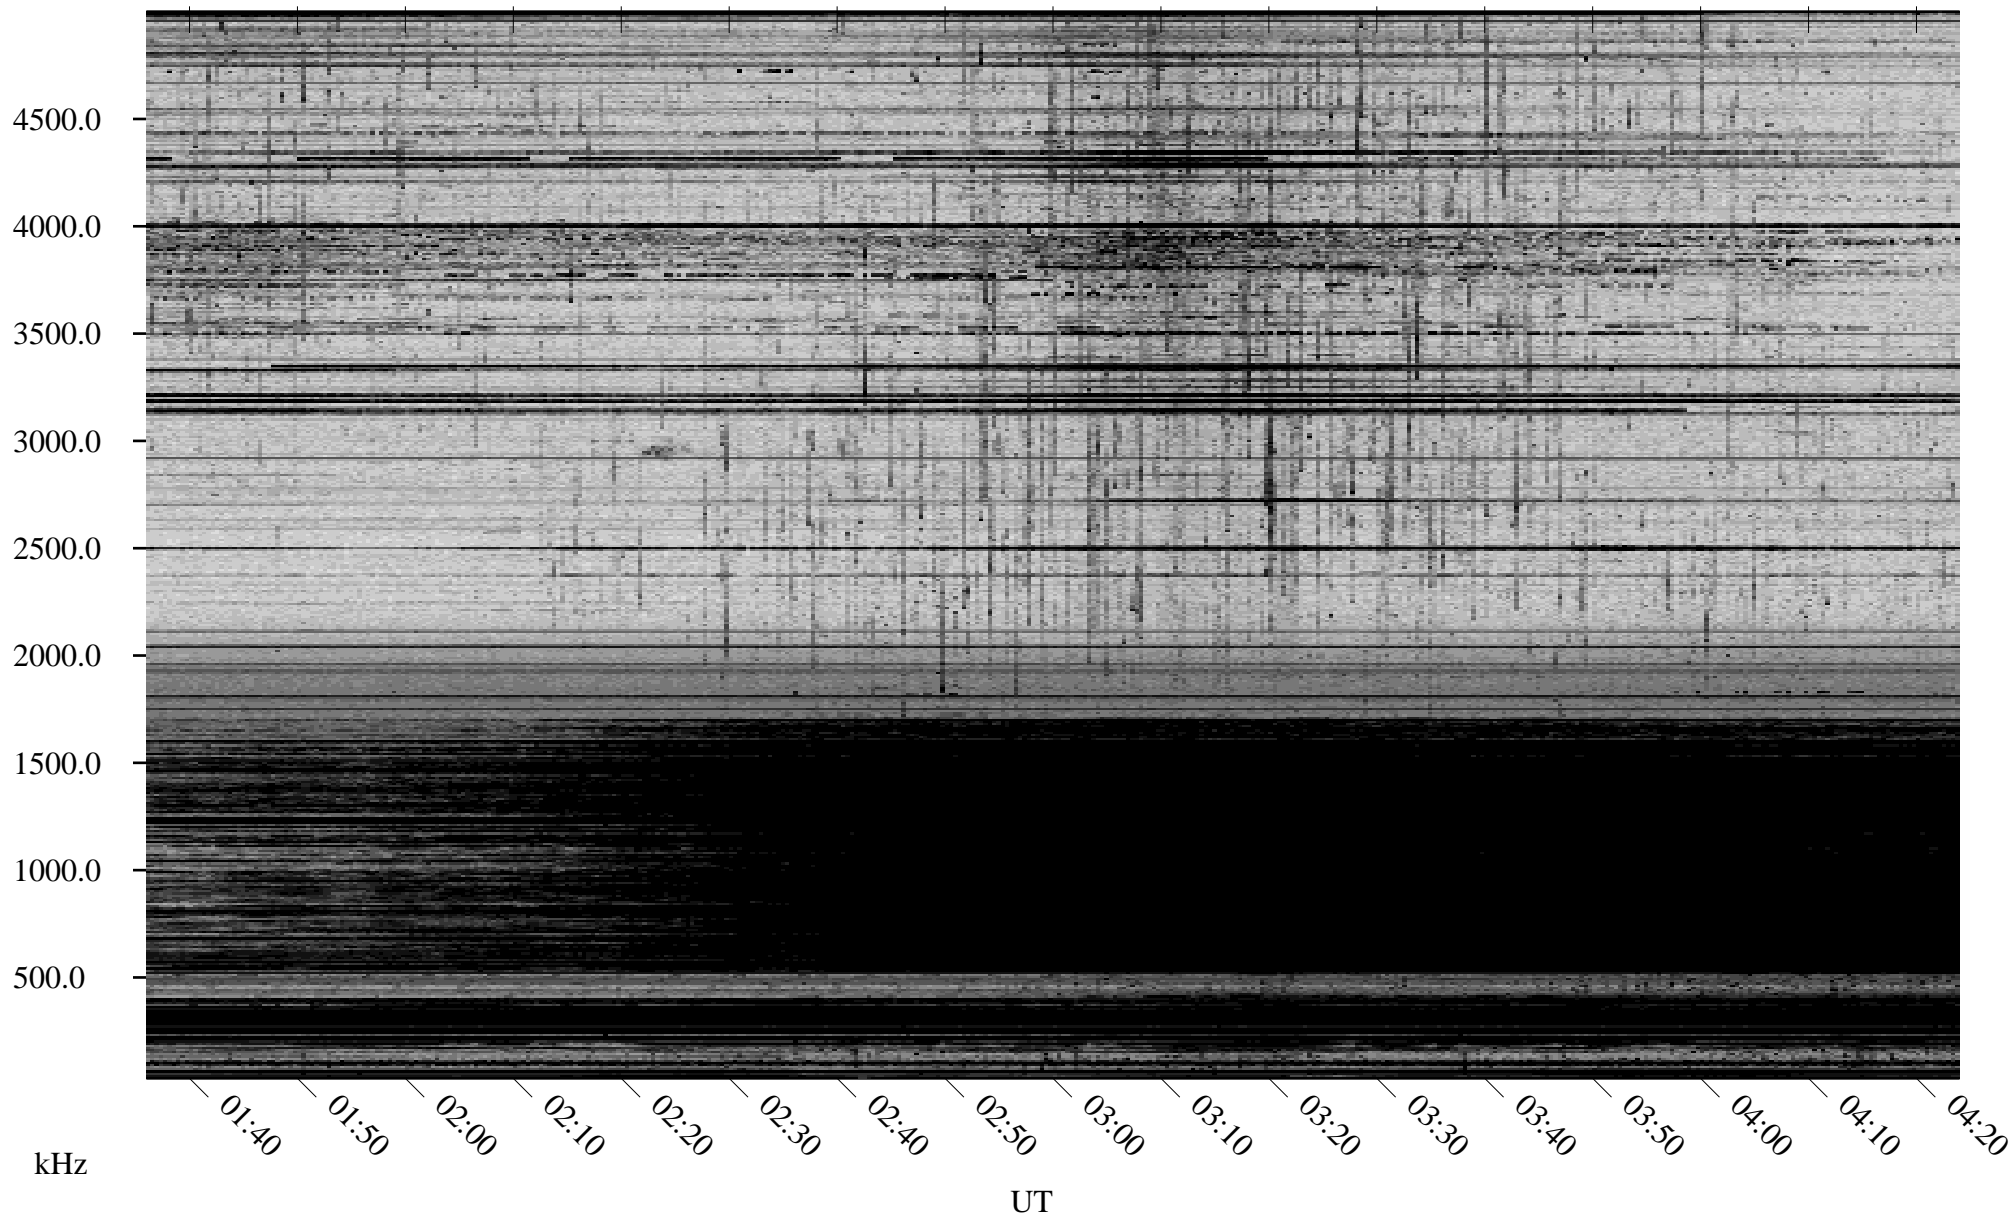

03/24/2009 Churchill, Manitoba

Linear Scale Black = 161 White = 15

ch090831.r00SUm max_12

Page 1

03/24/2009 Churchill, Manitoba

Linear Scale Black = 161 White = 15

ch09083l.r00SUm max_12

Page 2

03/25/2009 Churchill, Manitoba

Linear Scale Black = 161 White = 15

ch090831.r00SUm max_12

Page 3

03/25/2009 Churchill, Manitoba

Linear Scale Black = 161 White = 15

ch090831.r00SUm max_12

Page 4

03/25/2009 Churchill, Manitoba

Linear Scale Black = 161 White = 15

ch090831.r00SUm max_12

Page 5

03/25/2009 Churchill, Manitoba

Linear Scale Black = 161 White = 15

ch09083l.r00SUm max_12

Page 6

03/25/2009 Churchill, Manitoba

Linear Scale Black = 161 White = 15

ch09083l.r00SUm max_12

Page 7

03/25/2009 Churchill, Manitoba

Linear Scale Black = 161 White = 15

ch090831.r00SUm max_12