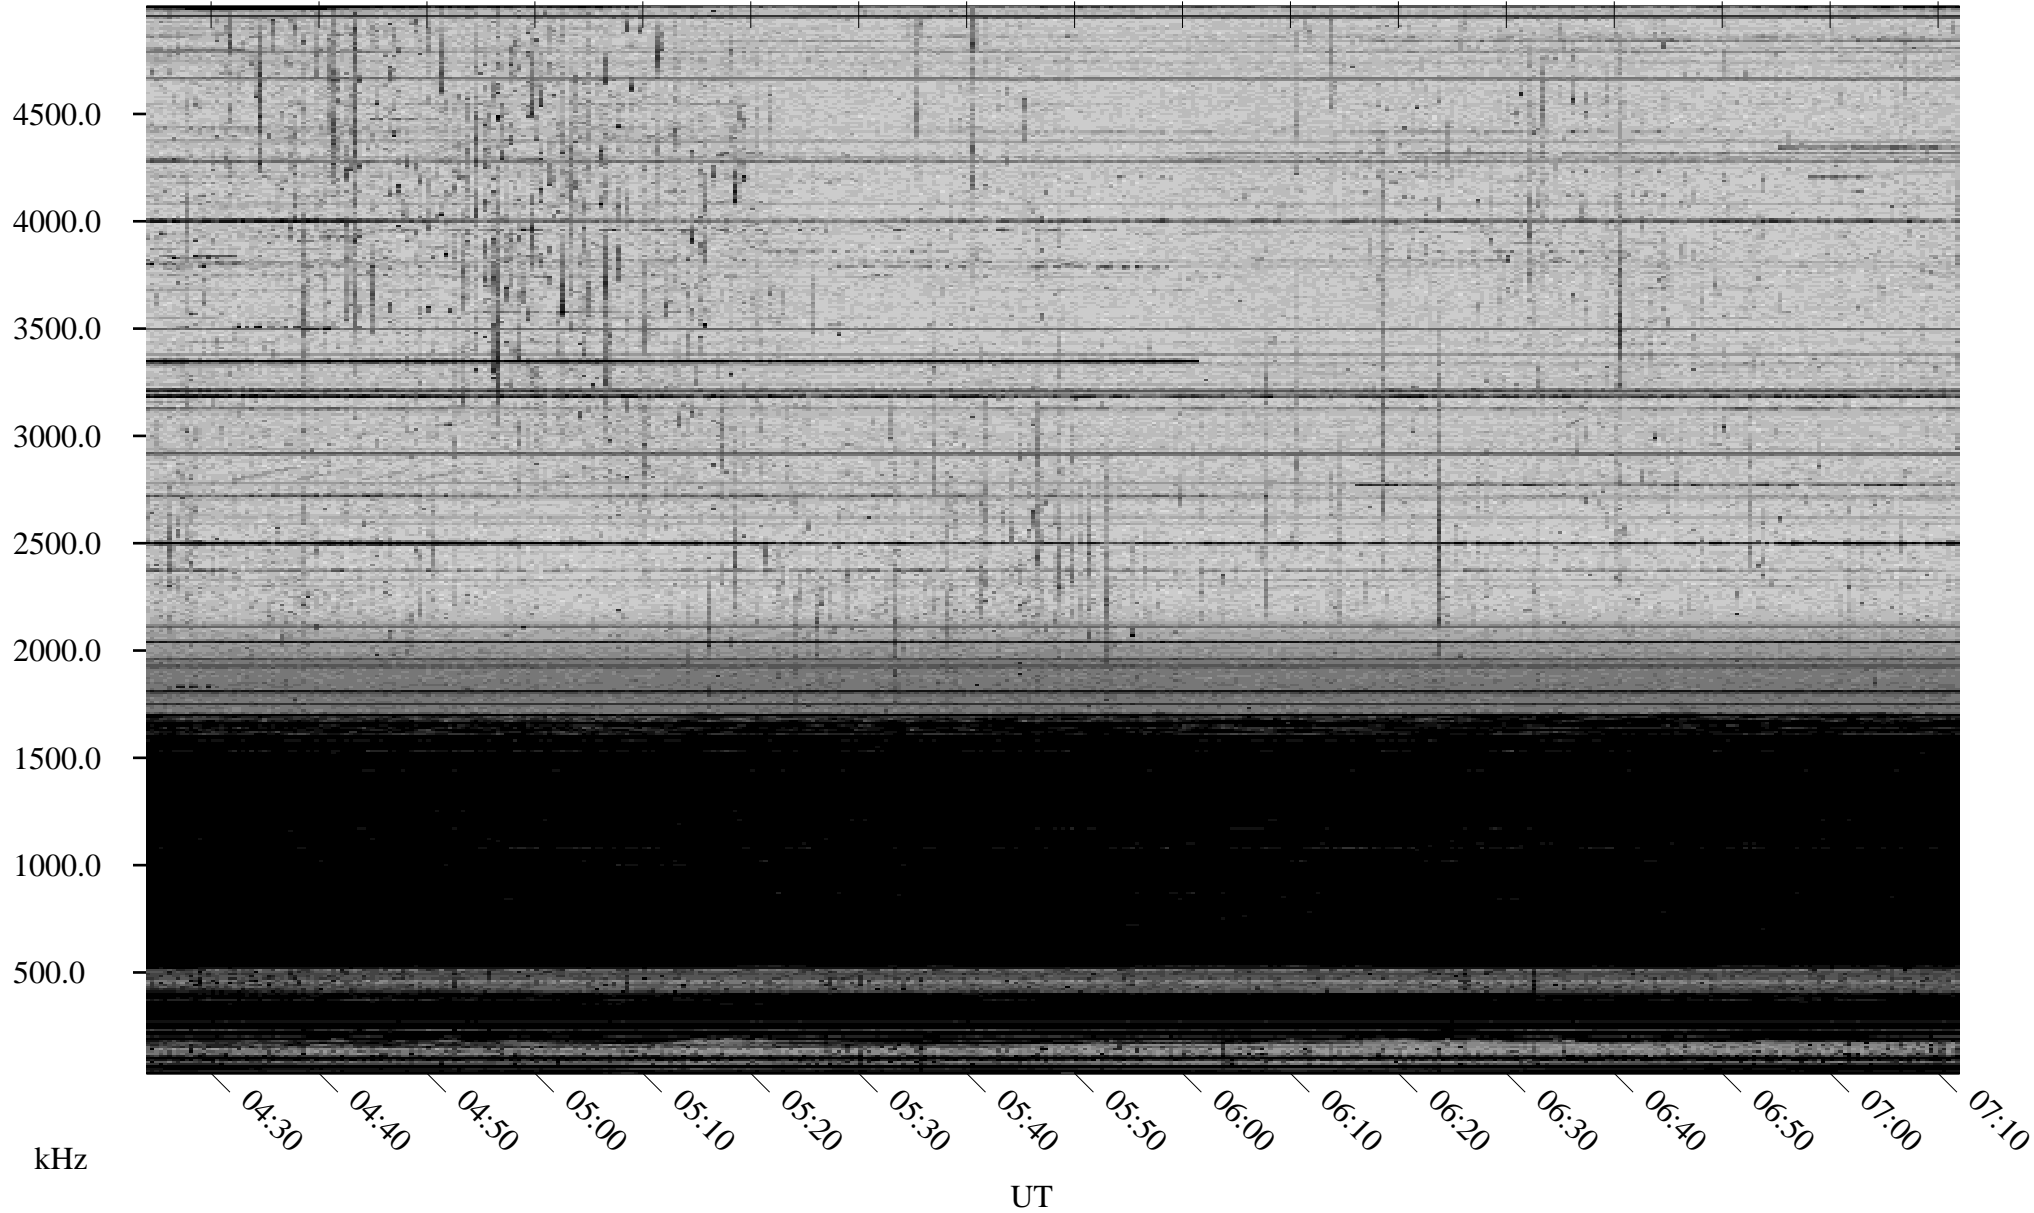

03/24/2009 Churchill, Manitoba

Linear Scale Black = 161 White = 15

ch090831.r00SUm max_12

Page 1

03/24/2009 Churchill, Manitoba

Linear Scale Black = 161 White = 15

ch09083l.r00SUm max_12

Page 2

03/25/2009 Churchill, Manitoba

Linear Scale Black = 161 White = 15

ch090831.r00SUm max_12

Page 3

03/25/2009 Churchill, Manitoba

Linear Scale Black = 161 White = 15

ch090831.r00SUm max_12

Page 4

03/25/2009 Churchill, Manitoba

Linear Scale Black = 161 White = 15

ch090831.r00SUm max_12

Page 5

03/25/2009 Churchill, Manitoba

Linear Scale Black = 161 White = 15

ch09083l.r00SUm max_12

Page 6

03/25/2009 Churchill, Manitoba

Linear Scale Black = 161 White = 15

ch09083l.r00SUm max_12

Page 7

03/25/2009 Churchill, Manitoba

Linear Scale Black = 161 White = 15

ch090831.r00SUm max_12