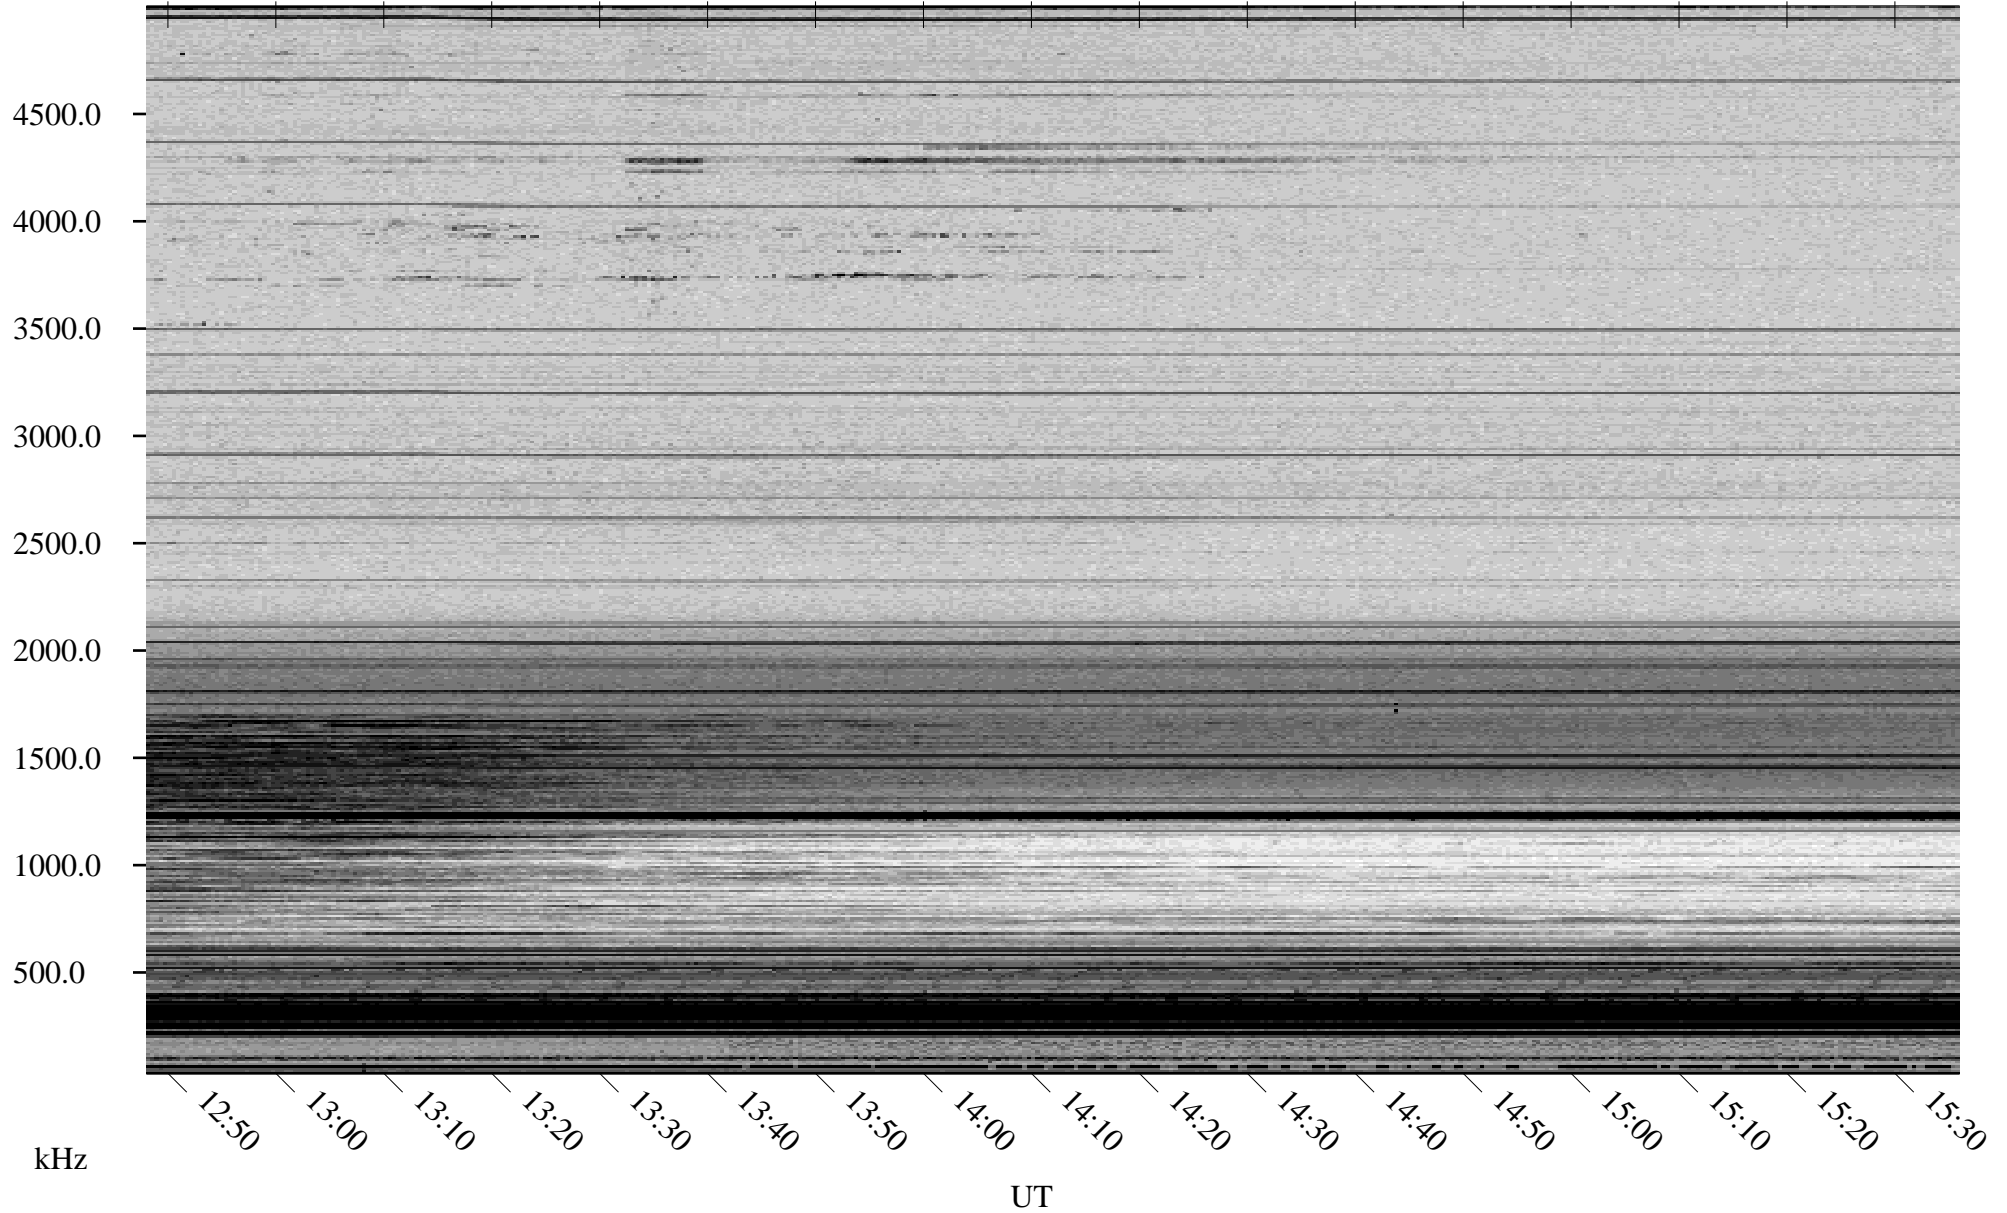

03/24/2009 Churchill, Manitoba

Linear Scale Black = 161 White = 15

ch090831.r00SUm max_12

Page 1

03/24/2009 Churchill, Manitoba

Linear Scale Black = 161 White = 15

ch09083l.r00SUm max_12

Page 2

03/25/2009 Churchill, Manitoba

Linear Scale Black = 161 White = 15

ch090831.r00SUm max_12

Page 3

03/25/2009 Churchill, Manitoba

Linear Scale Black = 161 White = 15

ch090831.r00SUm max_12

Page 4

03/25/2009 Churchill, Manitoba

Linear Scale Black = 161 White = 15

ch090831.r00SUm max_12

Page 5

03/25/2009 Churchill, Manitoba

Linear Scale Black = 161 White = 15

ch09083l.r00SUm max_12

Page 6

03/25/2009 Churchill, Manitoba

Linear Scale Black = 161 White = 15

ch09083l.r00SUm max_12

Page 7

03/25/2009 Churchill, Manitoba

Linear Scale Black = 161 White = 15

ch090831.r00SUm max_12