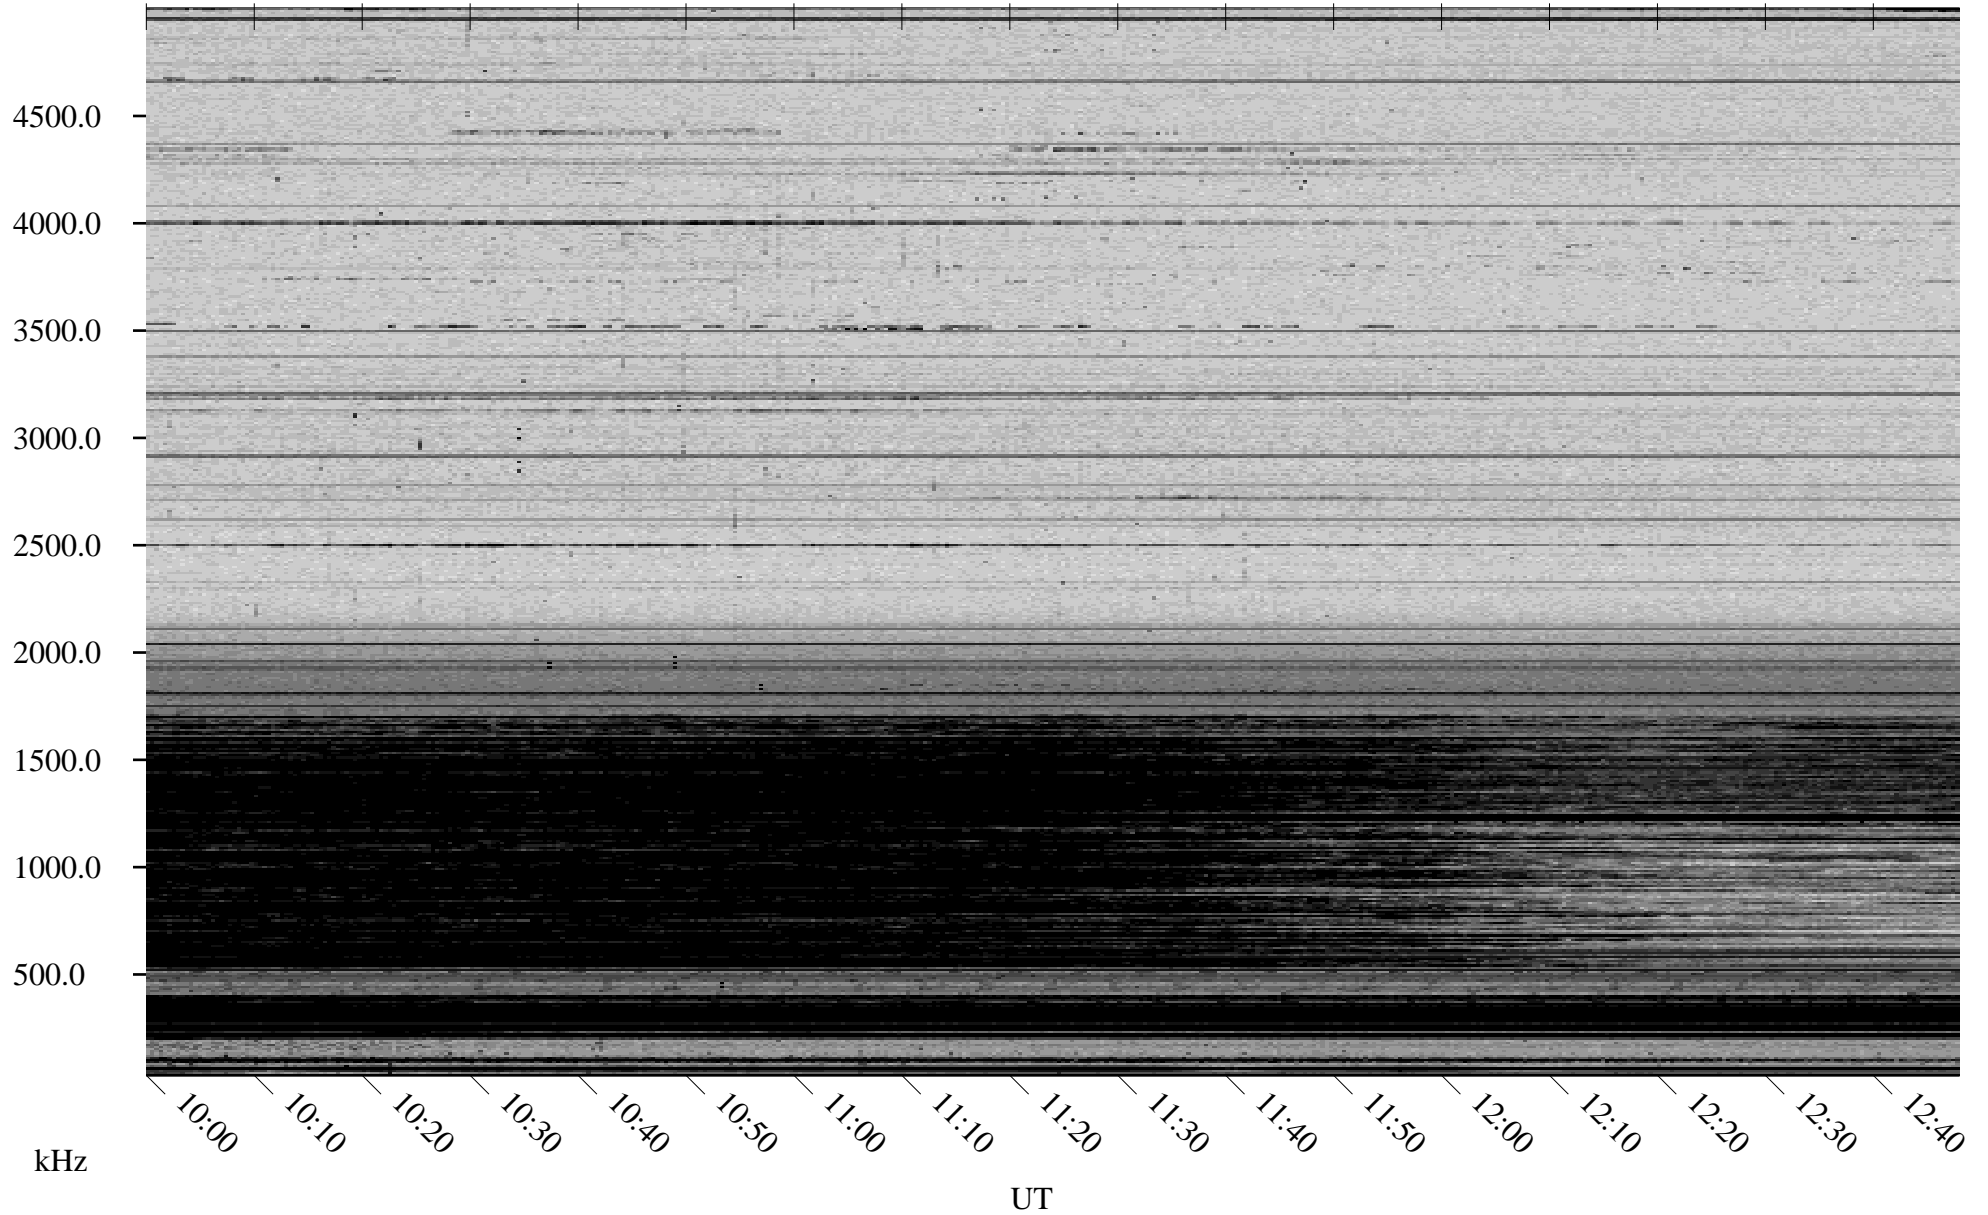

03/24/2009 Churchill, Manitoba

Linear Scale Black = 161 White = 15

ch090831.r00SUm max_12

Page 1

03/24/2009 Churchill, Manitoba

Linear Scale Black = 161 White = 15

ch09083l.r00SUm max_12

Page 2

03/25/2009 Churchill, Manitoba

Linear Scale Black = 161 White = 15

ch090831.r00SUm max_12

Page 3

03/25/2009 Churchill, Manitoba

Linear Scale Black = 161 White = 15

ch090831.r00SUm max_12

Page 4

03/25/2009 Churchill, Manitoba

Linear Scale Black = 161 White = 15

ch090831.r00SUm max_12

Page 5

03/25/2009 Churchill, Manitoba

Linear Scale Black = 161 White = 15

ch09083l.r00SUm max_12

Page 6

03/25/2009 Churchill, Manitoba

Linear Scale Black = 161 White = 15

ch09083l.r00SUm max_12

Page 7

03/25/2009 Churchill, Manitoba

Linear Scale Black = 161 White = 15

ch090831.r00SUm max_12