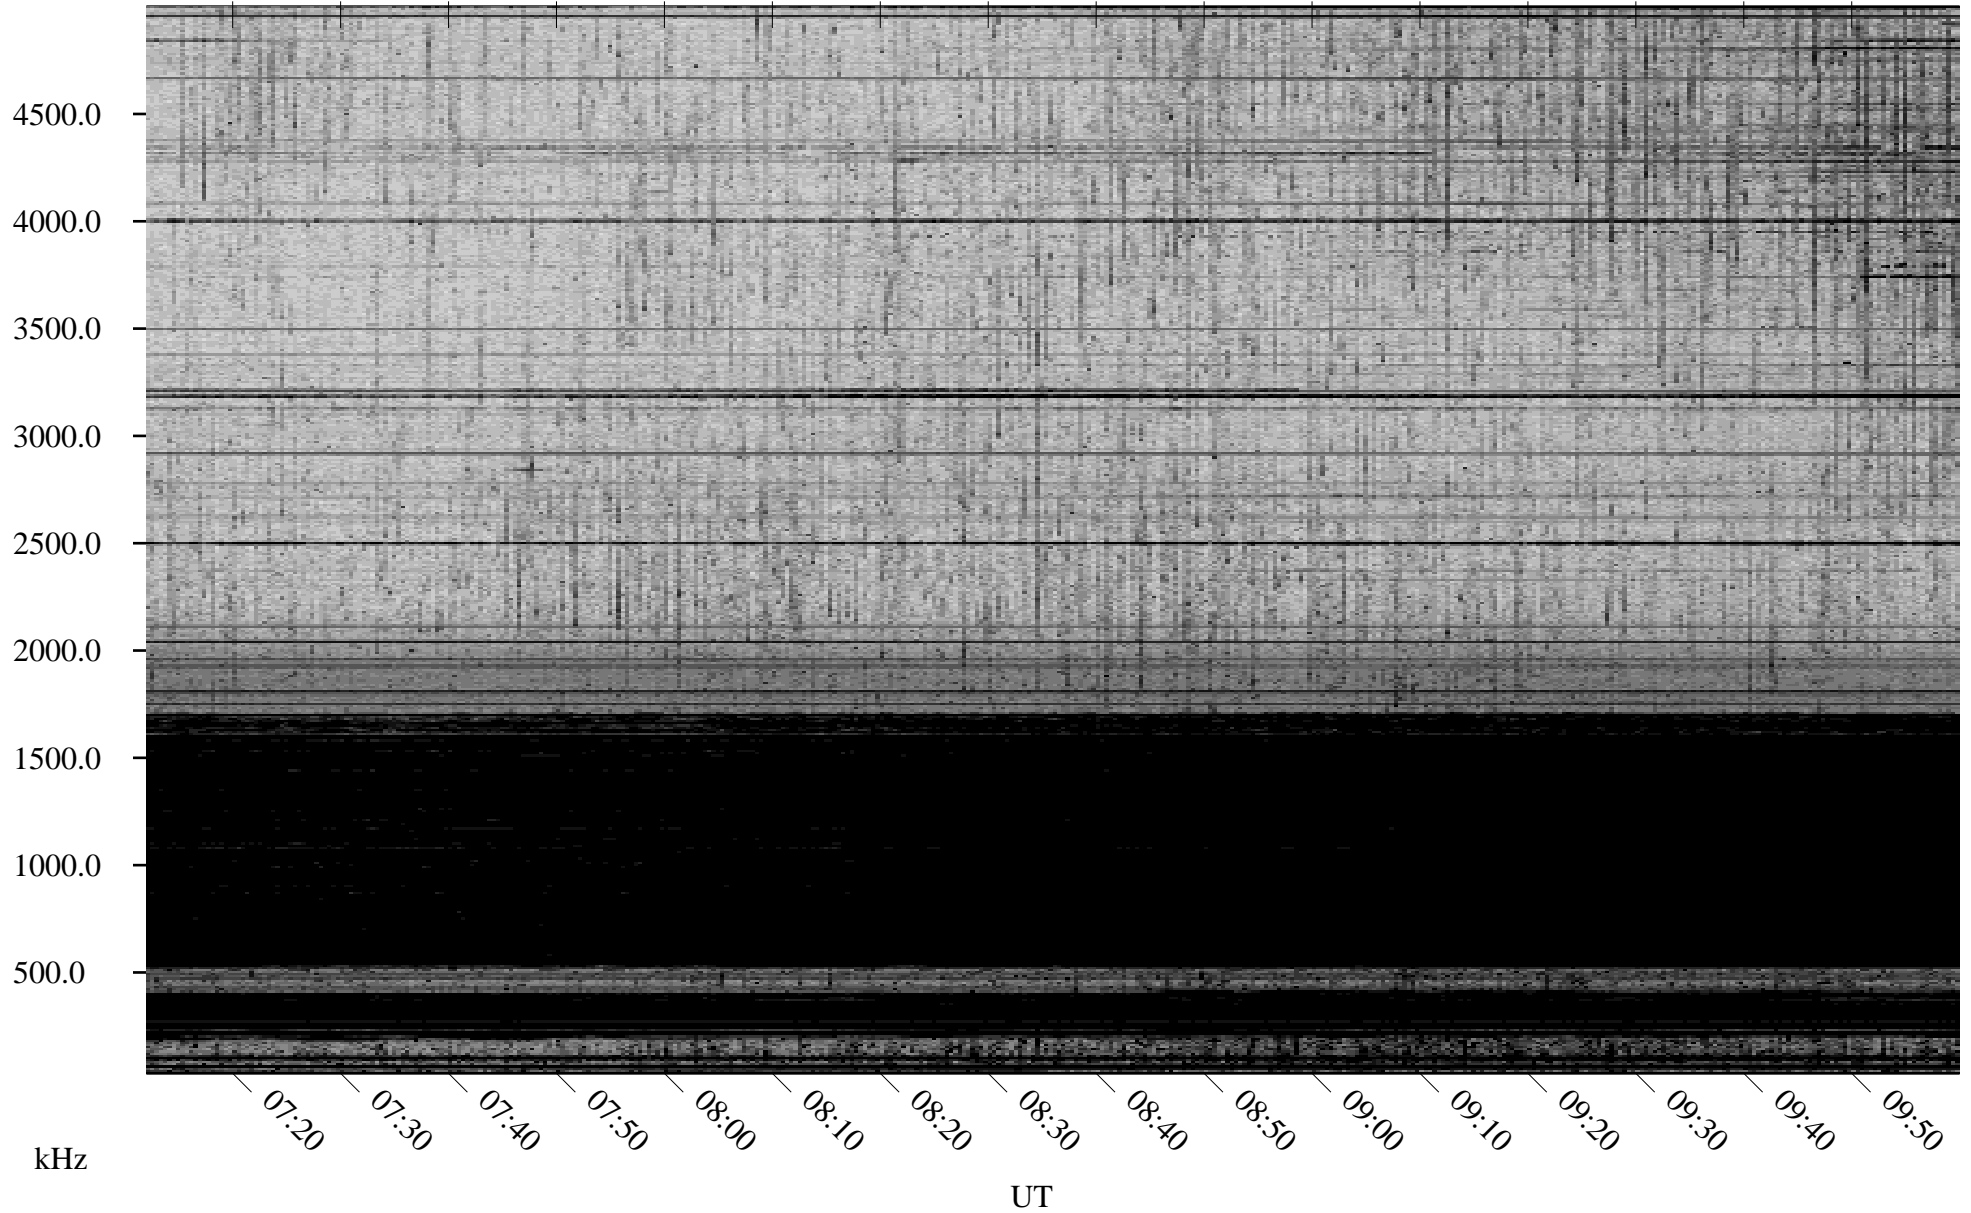

03/25/2009 Churchill, Manitoba

Linear Scale Black = 161 White = 15

ch09084l.r00SUm max_12

Page 1

03/25/2009 Churchill, Manitoba

Linear Scale Black = 161 White = 15

ch09084l.r00SUm max_12

Page 2

03/26/2009 Churchill, Manitoba

Linear Scale Black = 161 White = 15

ch09084l.r00SUm max_12

Page 3

03/26/2009 Churchill, Manitoba

Linear Scale Black = 161 White = 15

ch09084l.r00SUm max_12

Page 4

03/26/2009 Churchill, Manitoba

Linear Scale Black = 161 White = 15

ch09084l.r00SUm max_12

Page 5

03/26/2009 Churchill, Manitoba

Linear Scale Black = 161 White = 15

ch09084l.r00SUm max_12

Page 6

03/26/2009 Churchill, Manitoba

Linear Scale Black = 161 White = 15

ch09084l.r00SUm max_12

Page 7

03/26/2009 Churchill, Manitoba

Linear Scale Black = 161 White = 15

ch09084l.r00SUm max_12

Page 8