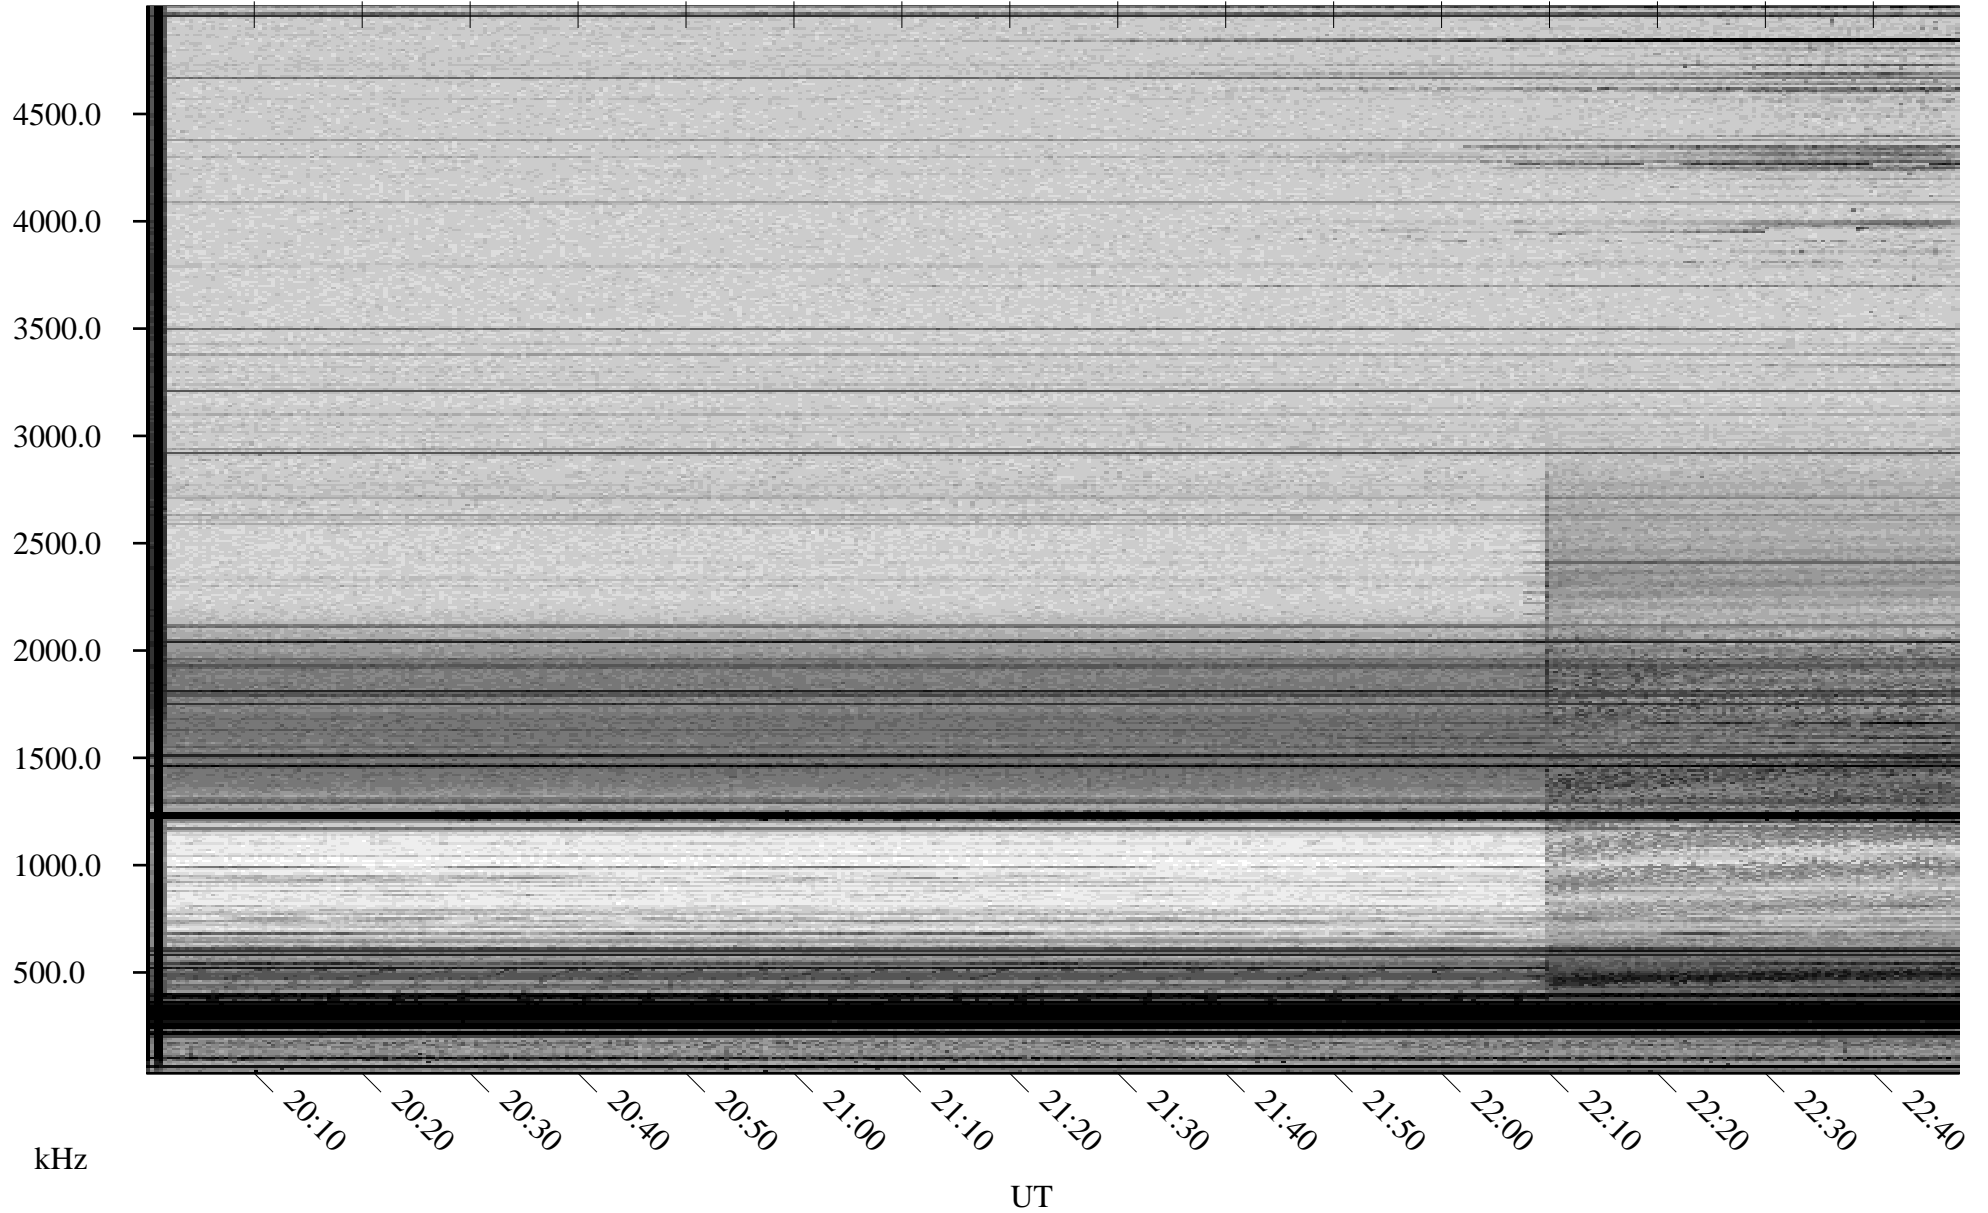

03/25/2009 Churchill, Manitoba

Linear Scale Black = 161 White = 15

ch09084l.r00SUm max_12

Page 1

03/25/2009 Churchill, Manitoba

Linear Scale Black = 161 White = 15

ch09084l.r00SUm max_12

Page 2

03/26/2009 Churchill, Manitoba

Linear Scale Black = 161 White = 15

ch09084l.r00SUm max_12

Page 3

03/26/2009 Churchill, Manitoba

Linear Scale Black = 161 White = 15

ch09084l.r00SUm max_12

Page 4

03/26/2009 Churchill, Manitoba

Linear Scale Black = 161 White = 15

ch09084l.r00SUm max_12

Page 5

03/26/2009 Churchill, Manitoba

Linear Scale Black = 161 White = 15

ch09084l.r00SUm max_12

Page 6

03/26/2009 Churchill, Manitoba

Linear Scale Black = 161 White = 15

ch09084l.r00SUm max_12

Page 7

03/26/2009 Churchill, Manitoba

Linear Scale Black = 161 White = 15

ch09084l.r00SUm max_12

Page 8