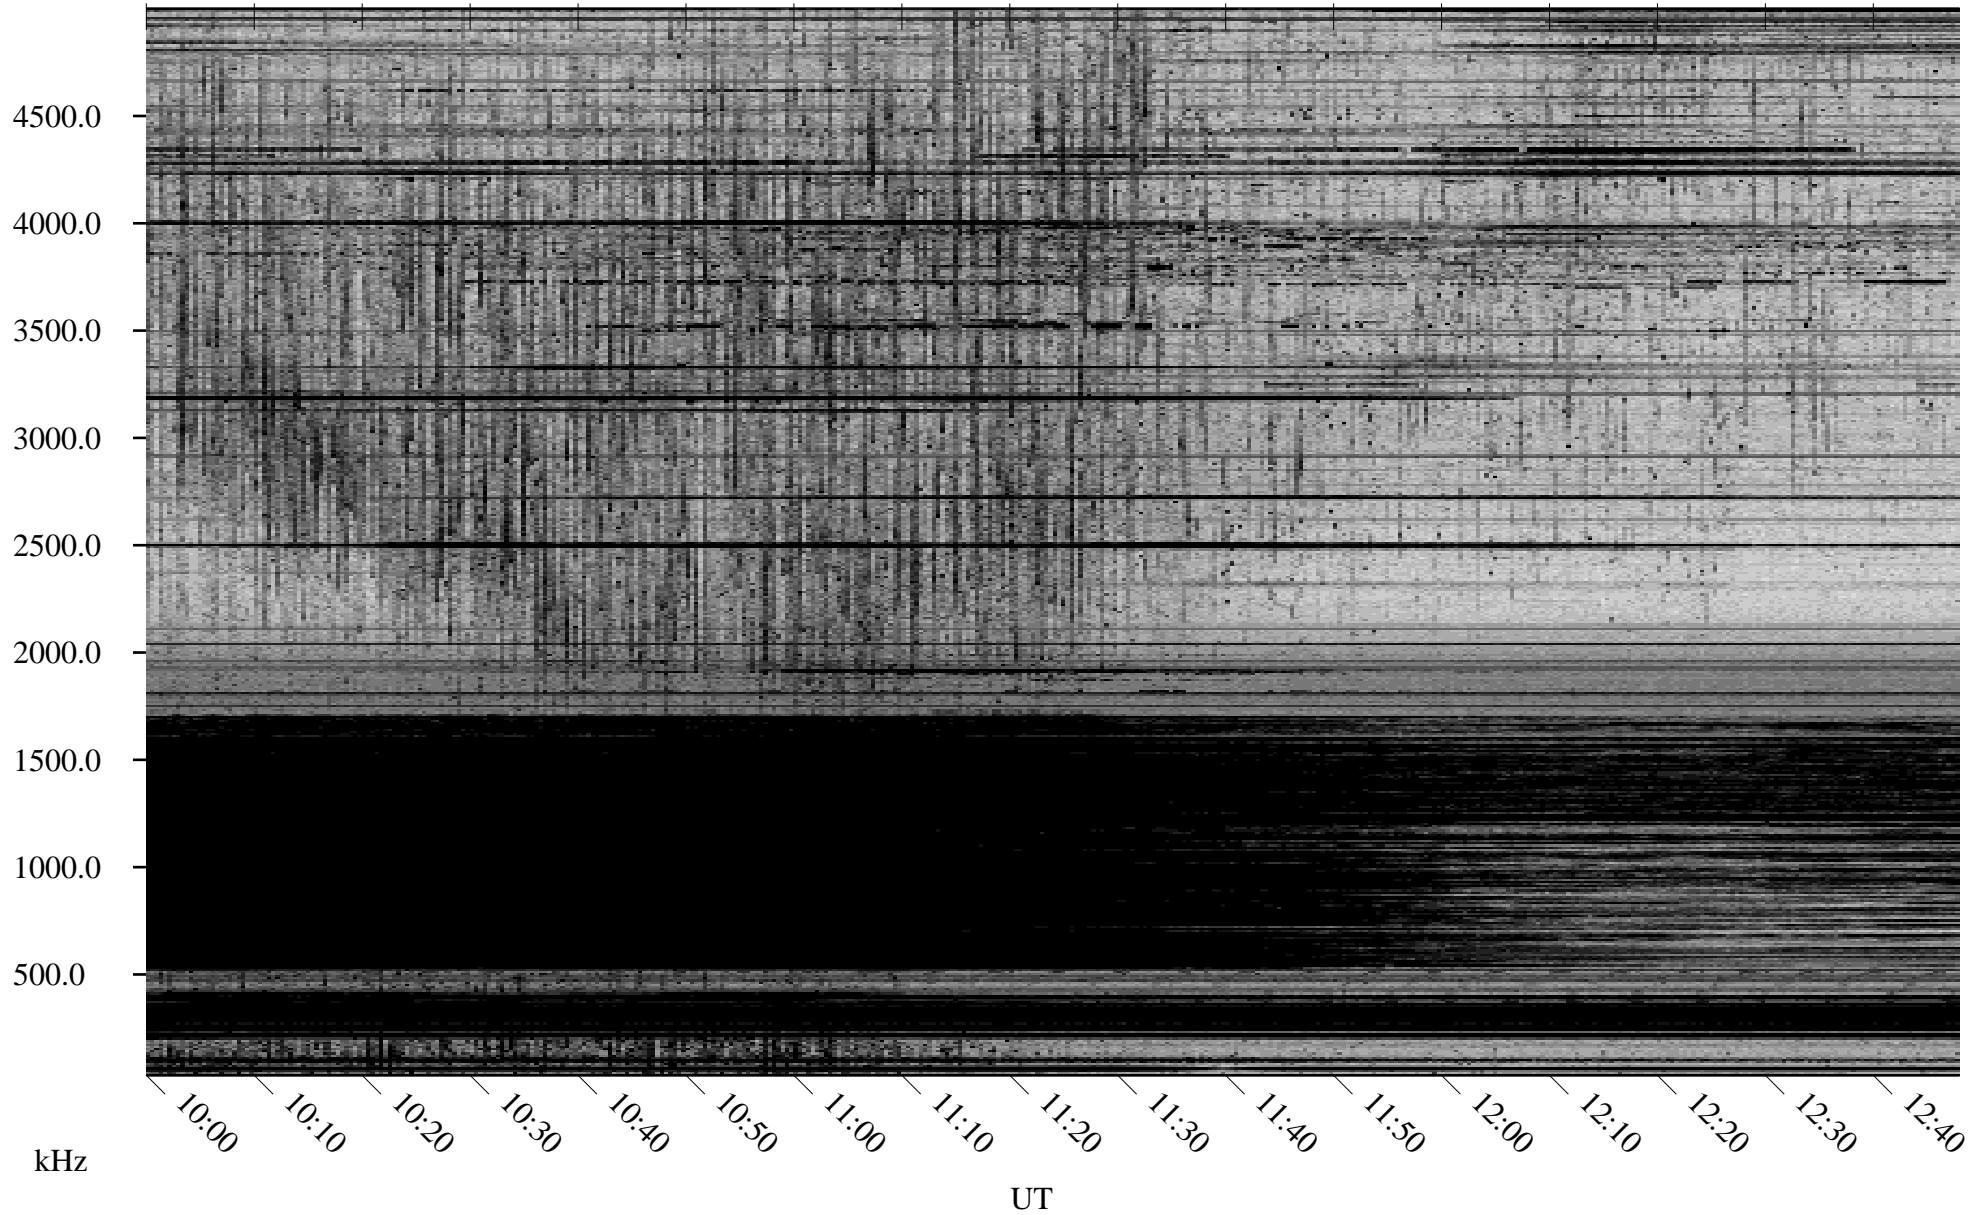

03/25/2009 Churchill, Manitoba

Linear Scale Black = 161 White = 15

ch09084l.r00SUm max_12

Page 1

03/25/2009 Churchill, Manitoba

Linear Scale Black = 161 White = 15

ch09084l.r00SUm max_12

Page 2

03/26/2009 Churchill, Manitoba

Linear Scale Black = 161 White = 15

ch09084l.r00SUm max_12

Page 3

03/26/2009 Churchill, Manitoba

Linear Scale Black = 161 White = 15

ch09084l.r00SUm max_12

Page 4

03/26/2009 Churchill, Manitoba

Linear Scale Black = 161 White = 15

ch09084l.r00SUm max_12

Page 5

03/26/2009 Churchill, Manitoba

Linear Scale Black = 161 White = 15

ch09084l.r00SUm max_12

Page 6

03/26/2009 Churchill, Manitoba

Linear Scale Black = 161 White = 15

ch09084l.r00SUm max_12

Page 7

03/26/2009 Churchill, Manitoba

Linear Scale Black = 161 White = 15

ch09084l.r00SUm max_12

Page 8