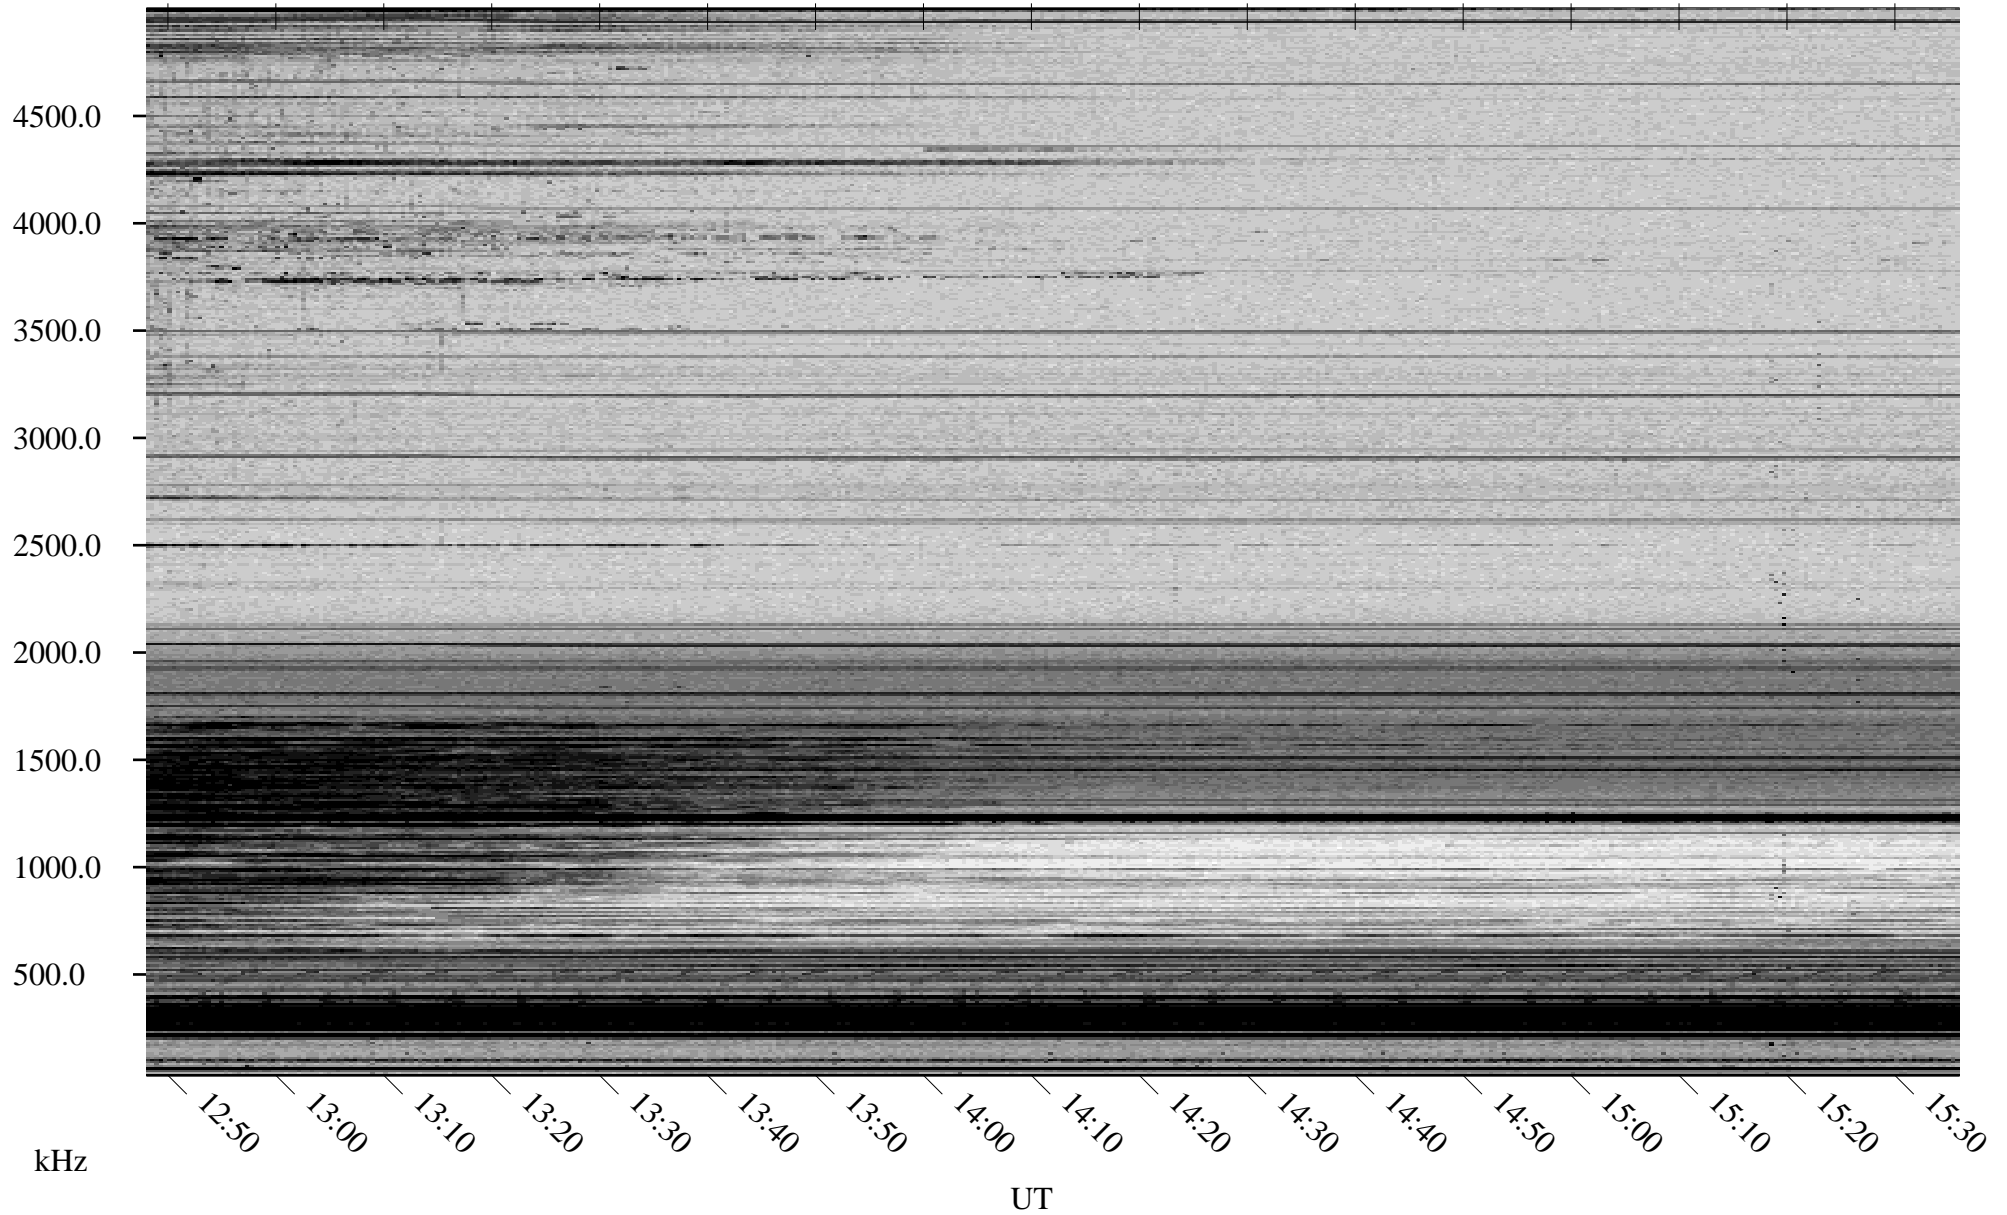

03/25/2009 Churchill, Manitoba

Linear Scale Black = 161 White = 15

ch09084l.r00SUm max_12

Page 1

03/25/2009 Churchill, Manitoba

Linear Scale Black = 161 White = 15

ch09084l.r00SUm max_12

Page 2

03/26/2009 Churchill, Manitoba

Linear Scale Black = 161 White = 15

ch09084l.r00SUm max_12

Page 3

03/26/2009 Churchill, Manitoba

Linear Scale Black = 161 White = 15

ch09084l.r00SUm max_12

Page 4

03/26/2009 Churchill, Manitoba

Linear Scale Black = 161 White = 15

ch09084l.r00SUm max_12

Page 5

03/26/2009 Churchill, Manitoba

Linear Scale Black = 161 White = 15

ch09084l.r00SUm max_12

Page 6

03/26/2009 Churchill, Manitoba

Linear Scale Black = 161 White = 15

ch09084l.r00SUm max_12

Page 7

03/26/2009 Churchill, Manitoba

Linear Scale Black = 161 White = 15

ch09084l.r00SUm max_12

Page 8