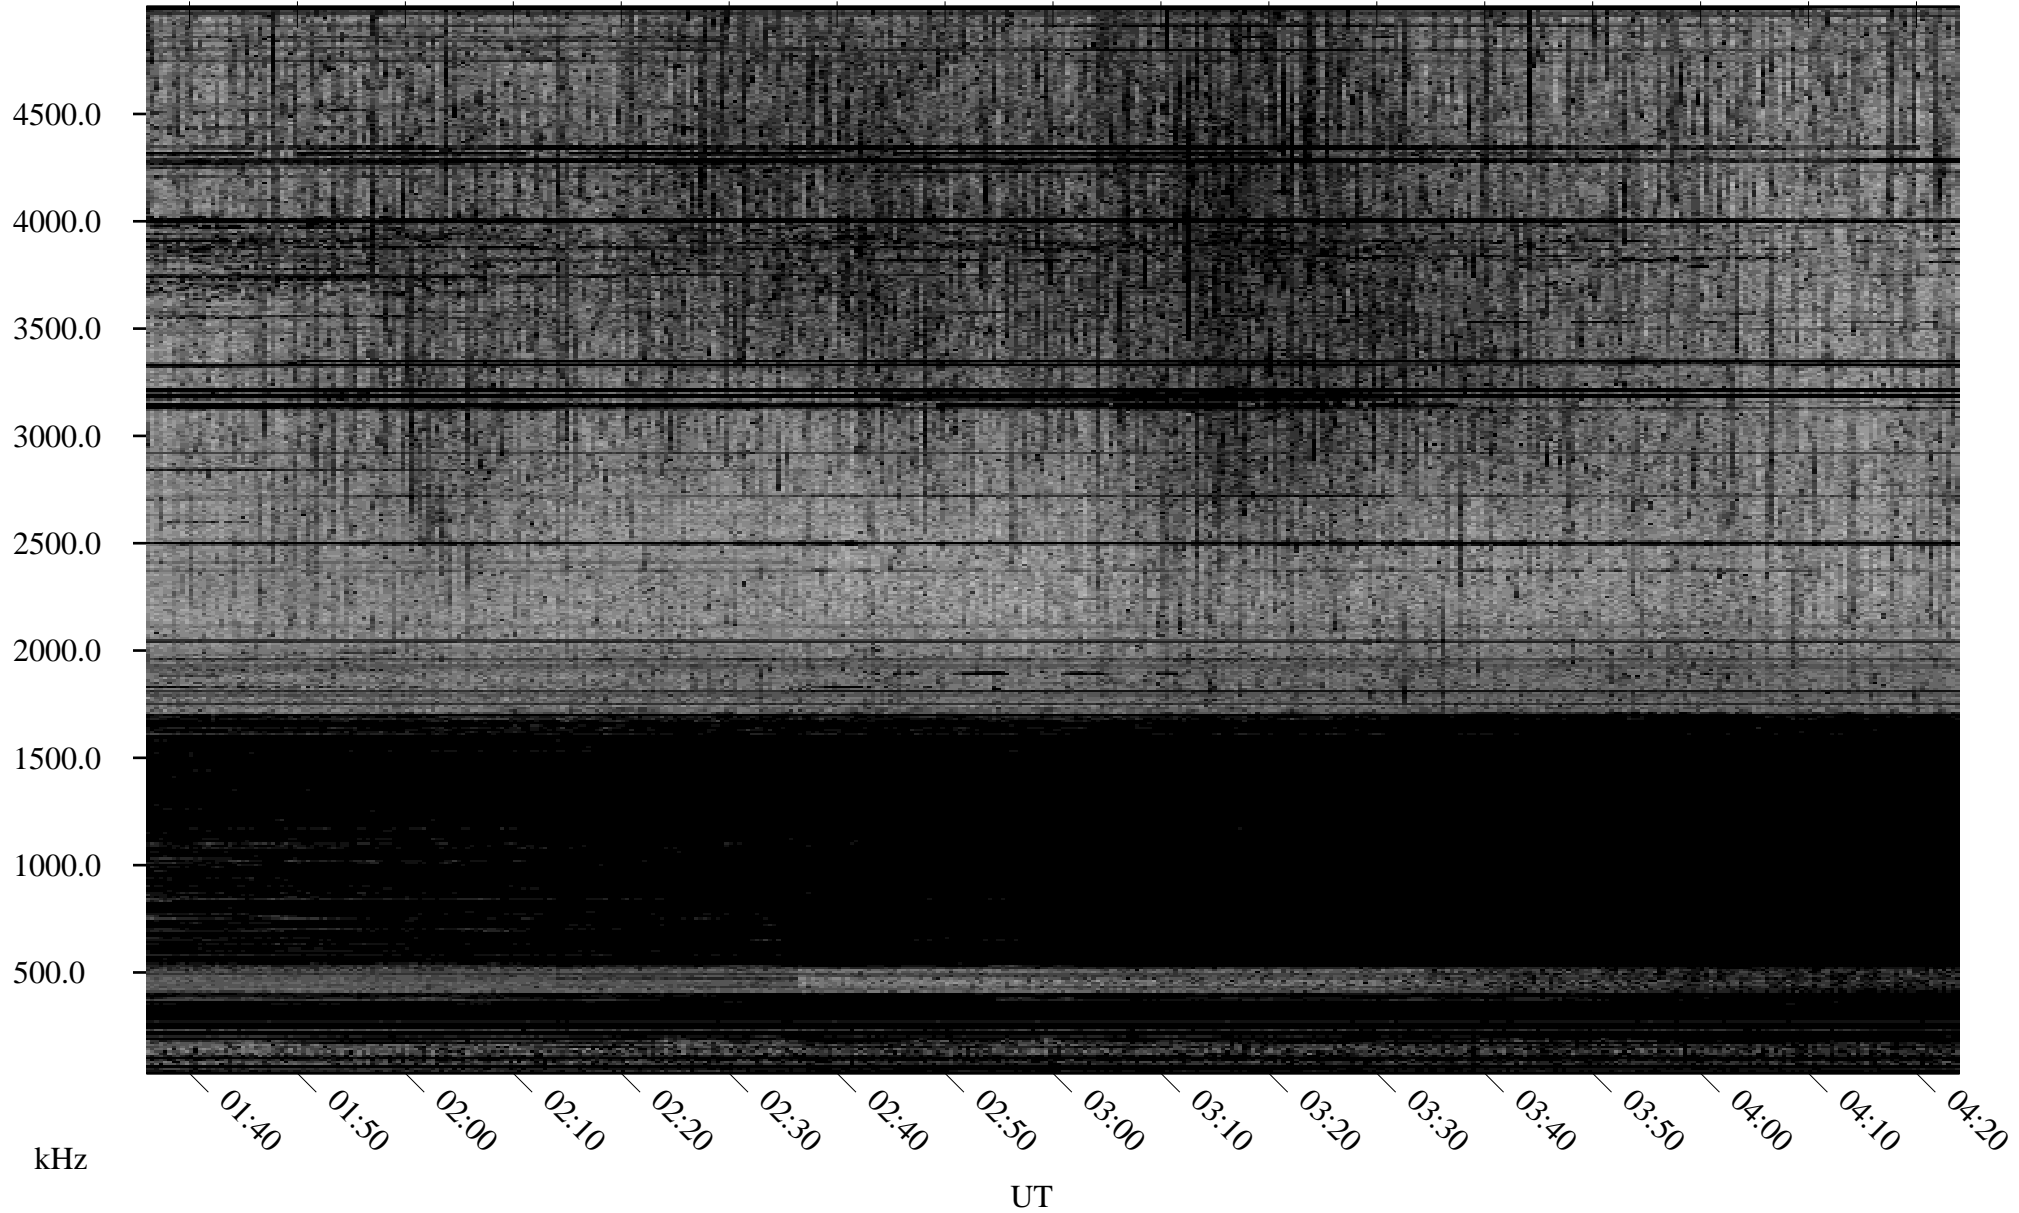

03/25/2009 Churchill, Manitoba

Linear Scale Black = 161 White = 15

ch09084l.r00SUm max_12

Page 1

03/25/2009 Churchill, Manitoba

Linear Scale Black = 161 White = 15

ch09084l.r00SUm max_12

Page 2

03/26/2009 Churchill, Manitoba

Linear Scale Black = 161 White = 15

ch09084l.r00SUm max_12

Page 3

03/26/2009 Churchill, Manitoba

Linear Scale Black = 161 White = 15

ch09084l.r00SUm max_12

Page 4

03/26/2009 Churchill, Manitoba

Linear Scale Black = 161 White = 15

ch09084l.r00SUm max_12

Page 5

03/26/2009 Churchill, Manitoba

Linear Scale Black = 161 White = 15

ch09084l.r00SUm max_12

Page 6

03/26/2009 Churchill, Manitoba

Linear Scale Black = 161 White = 15

ch09084l.r00SUm max_12

Page 7

03/26/2009 Churchill, Manitoba

Linear Scale Black = 161 White = 15

ch09084l.r00SUm max_12

Page 8