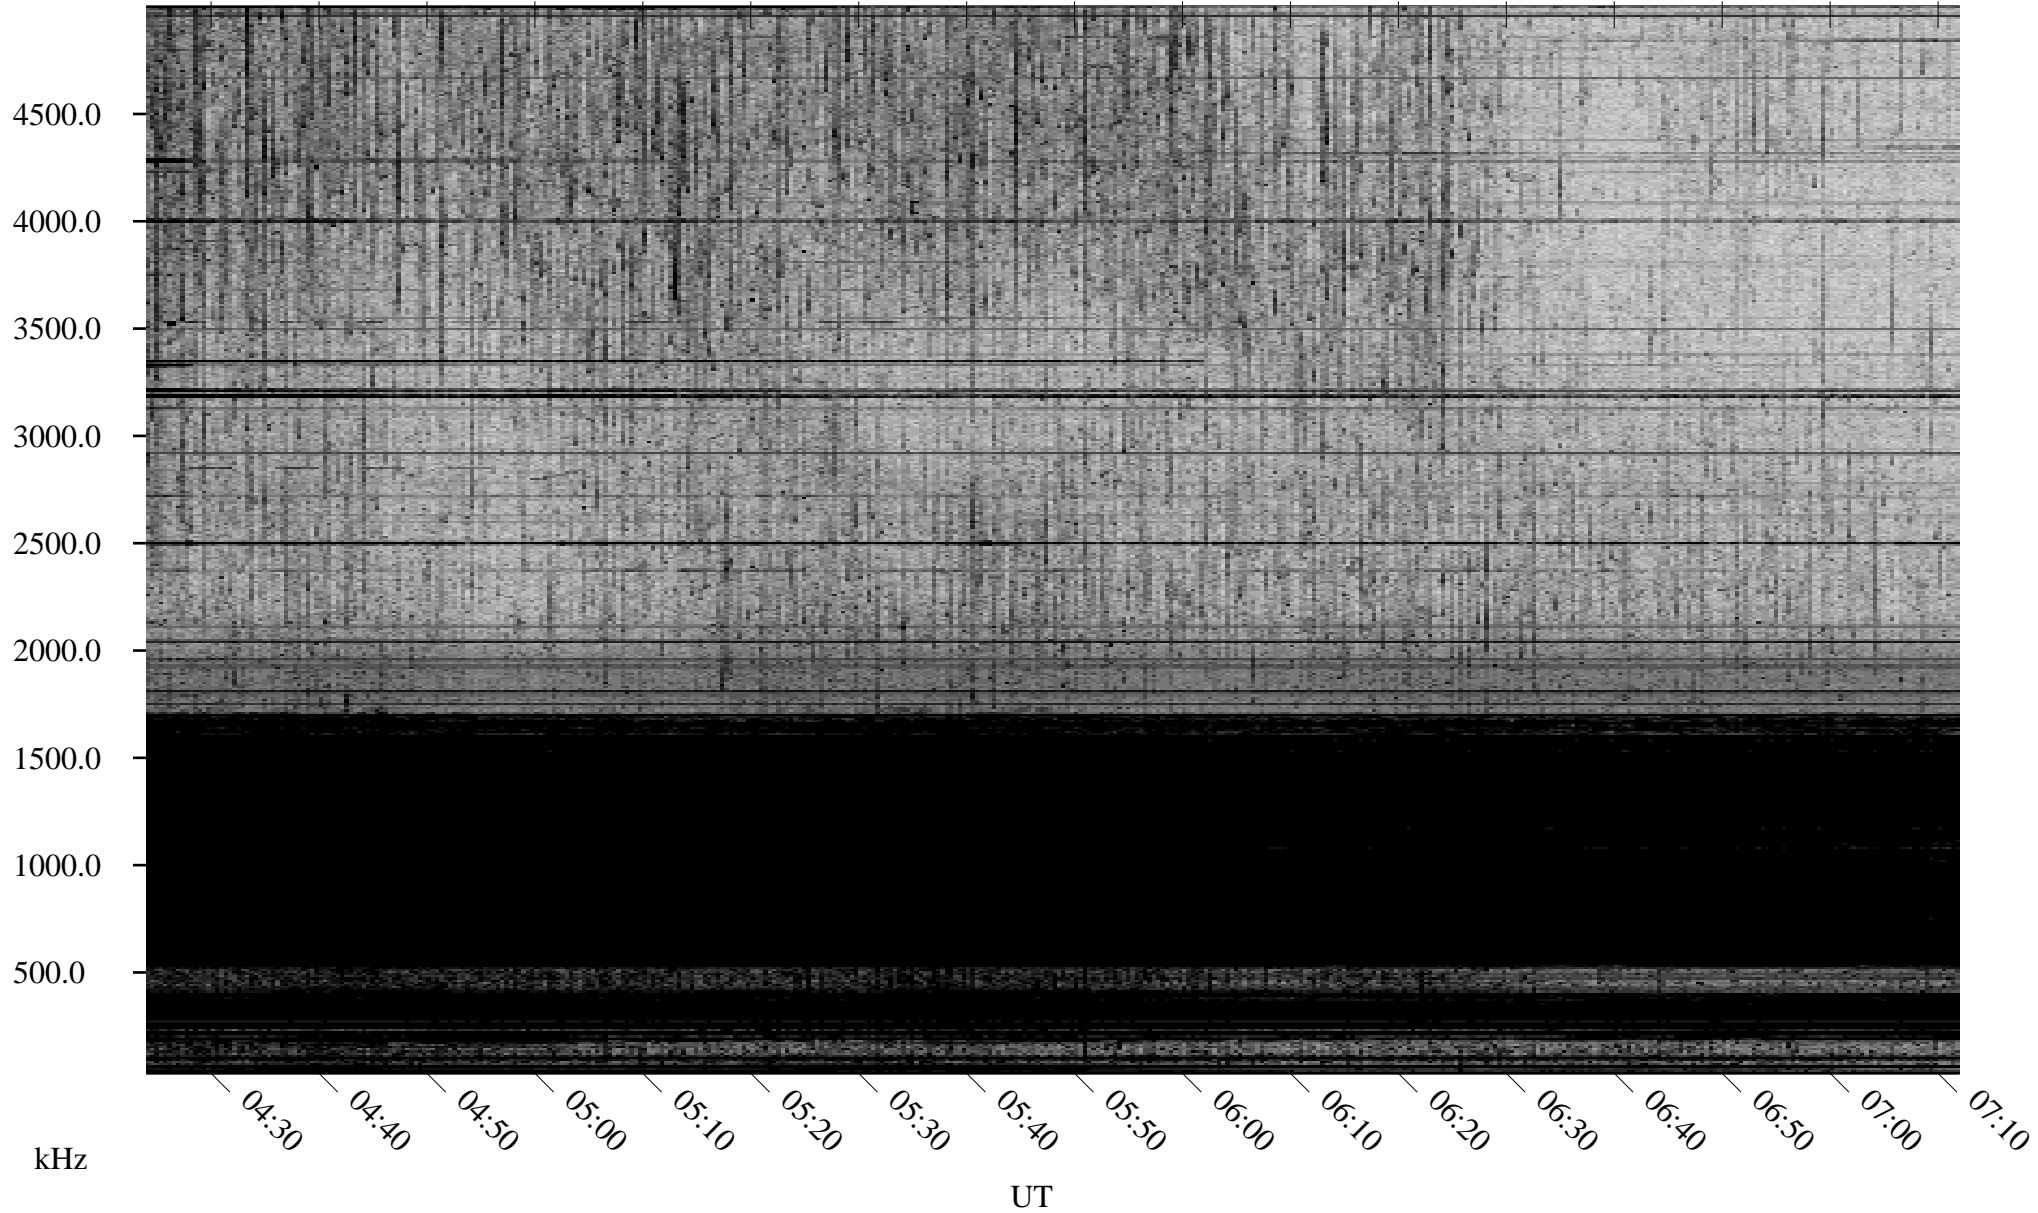

03/25/2009 Churchill, Manitoba

Linear Scale Black = 161 White = 15

ch09084l.r00SUm max_12

Page 1

03/25/2009 Churchill, Manitoba

Linear Scale Black = 161 White = 15

ch09084l.r00SUm max_12

Page 2

03/26/2009 Churchill, Manitoba

Linear Scale Black = 161 White = 15

ch09084l.r00SUm max_12

Page 3

03/26/2009 Churchill, Manitoba

Linear Scale Black = 161 White = 15

ch09084l.r00SUm max_12

Page 4

03/26/2009 Churchill, Manitoba

Linear Scale Black = 161 White = 15

ch09084l.r00SUm max_12

Page 5

03/26/2009 Churchill, Manitoba

Linear Scale Black = 161 White = 15

ch09084l.r00SUm max_12

Page 6

03/26/2009 Churchill, Manitoba

Linear Scale Black = 161 White = 15

ch09084l.r00SUm max_12

Page 7

03/26/2009 Churchill, Manitoba

Linear Scale Black = 161 White = 15

ch09084l.r00SUm max_12

Page 8