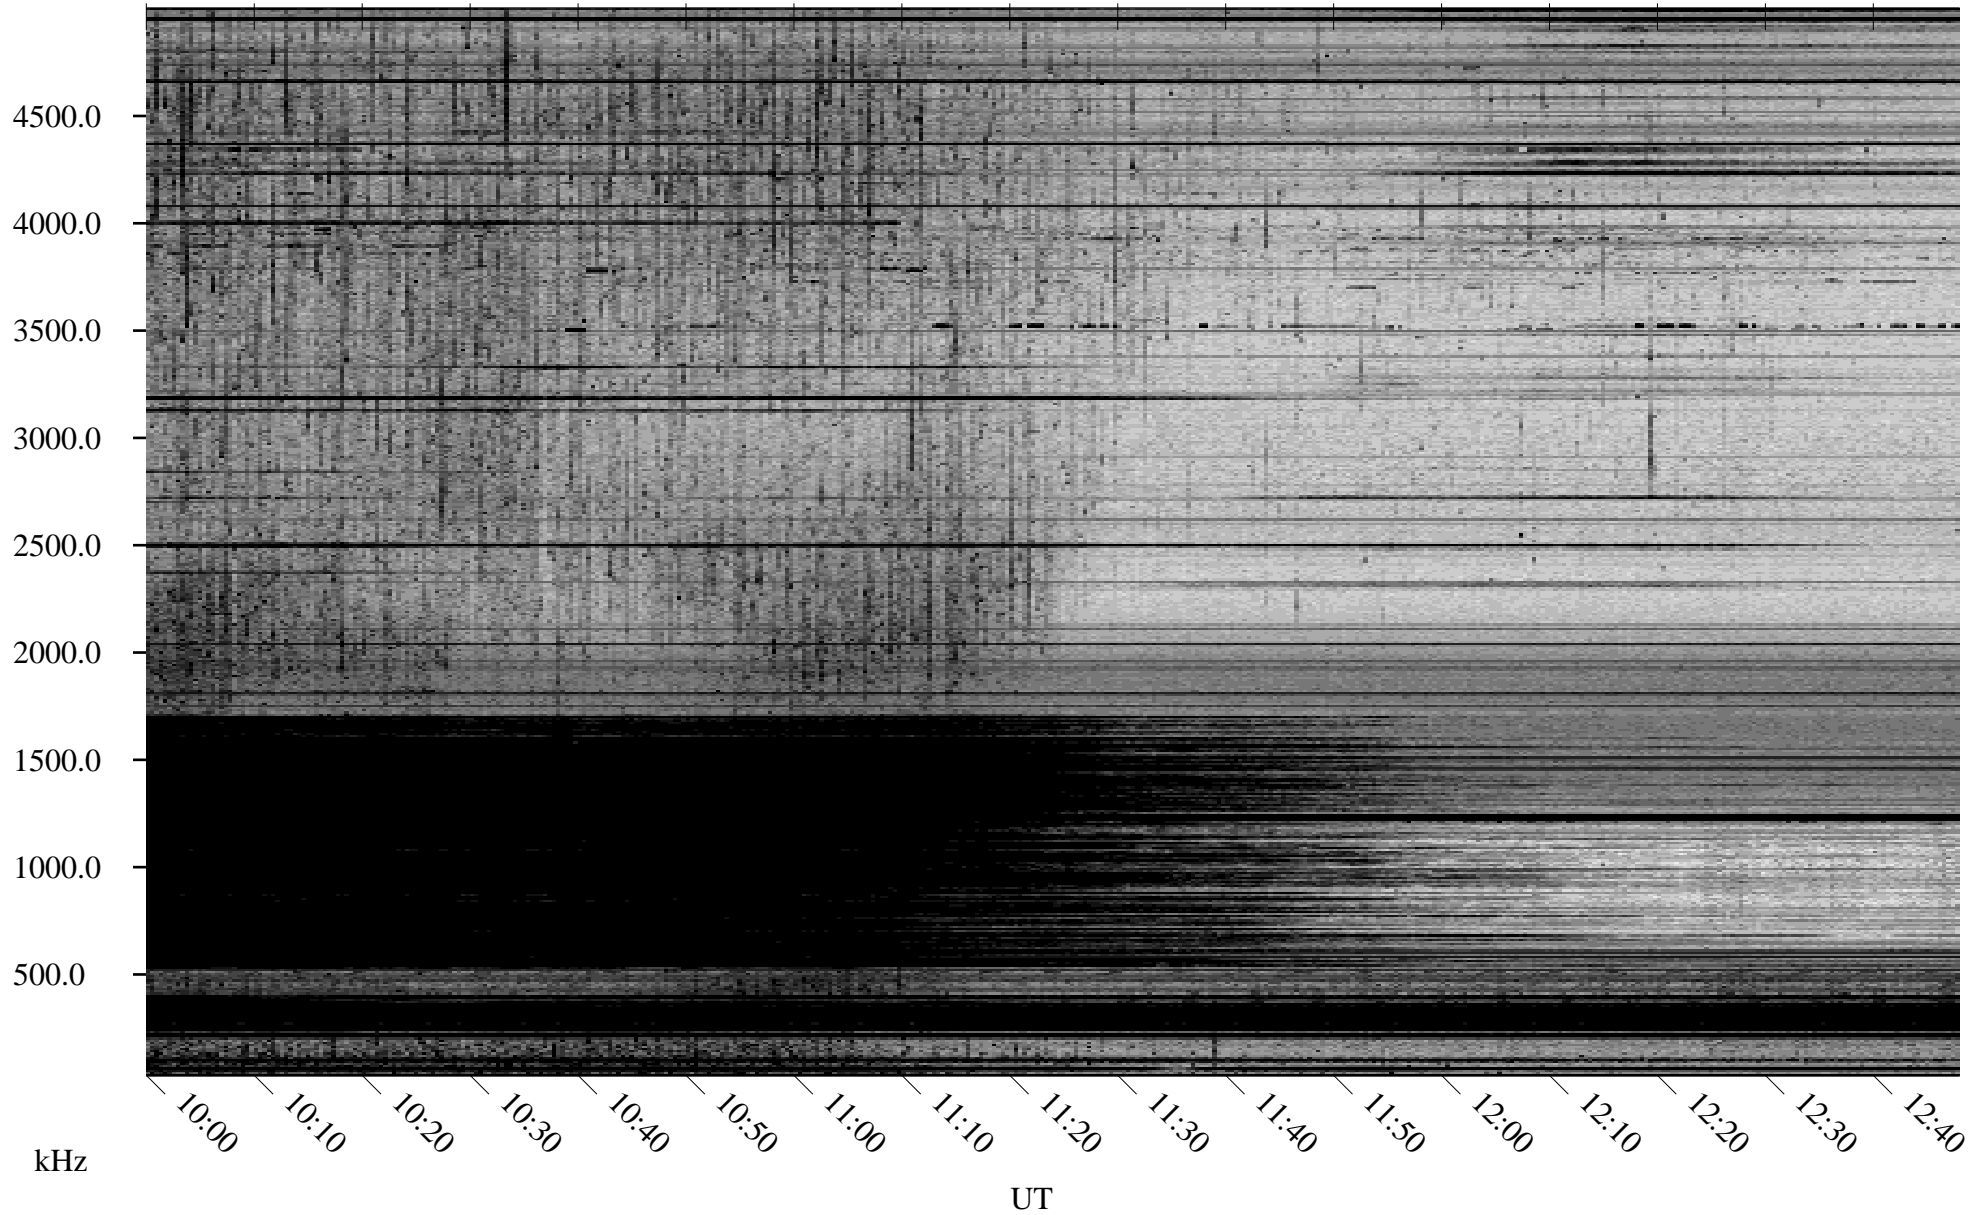

03/26/2009 Churchill, Manitoba

Linear Scale Black = 161 White = 15

ch090851.r00SUm max_12

Page 1

03/26/2009 Churchill, Manitoba

Linear Scale Black = 161 White = 15

ch090851.r00SUm max_12

Page 2

03/27/2009 Churchill, Manitoba

Linear Scale Black = 161 White = 15

ch090851.r00SUm max_12

Page 3

03/27/2009 Churchill, Manitoba

Linear Scale Black = 161 White = 15

ch090851.r00SUm max_12

Page 4

03/27/2009 Churchill, Manitoba

Linear Scale Black = 161 White = 15

ch090851.r00SUm max_12

Page 5

03/27/2009 Churchill, Manitoba

Linear Scale Black = 161 White = 15

ch090851.r00SUm max_12

Page 6

03/27/2009 Churchill, Manitoba

Linear Scale Black = 161 White = 15

ch090851.r00SUm max_12

Page 7

03/27/2009 Churchill, Manitoba

Linear Scale Black = 161 White = 15

ch090851.r00SUm max_12