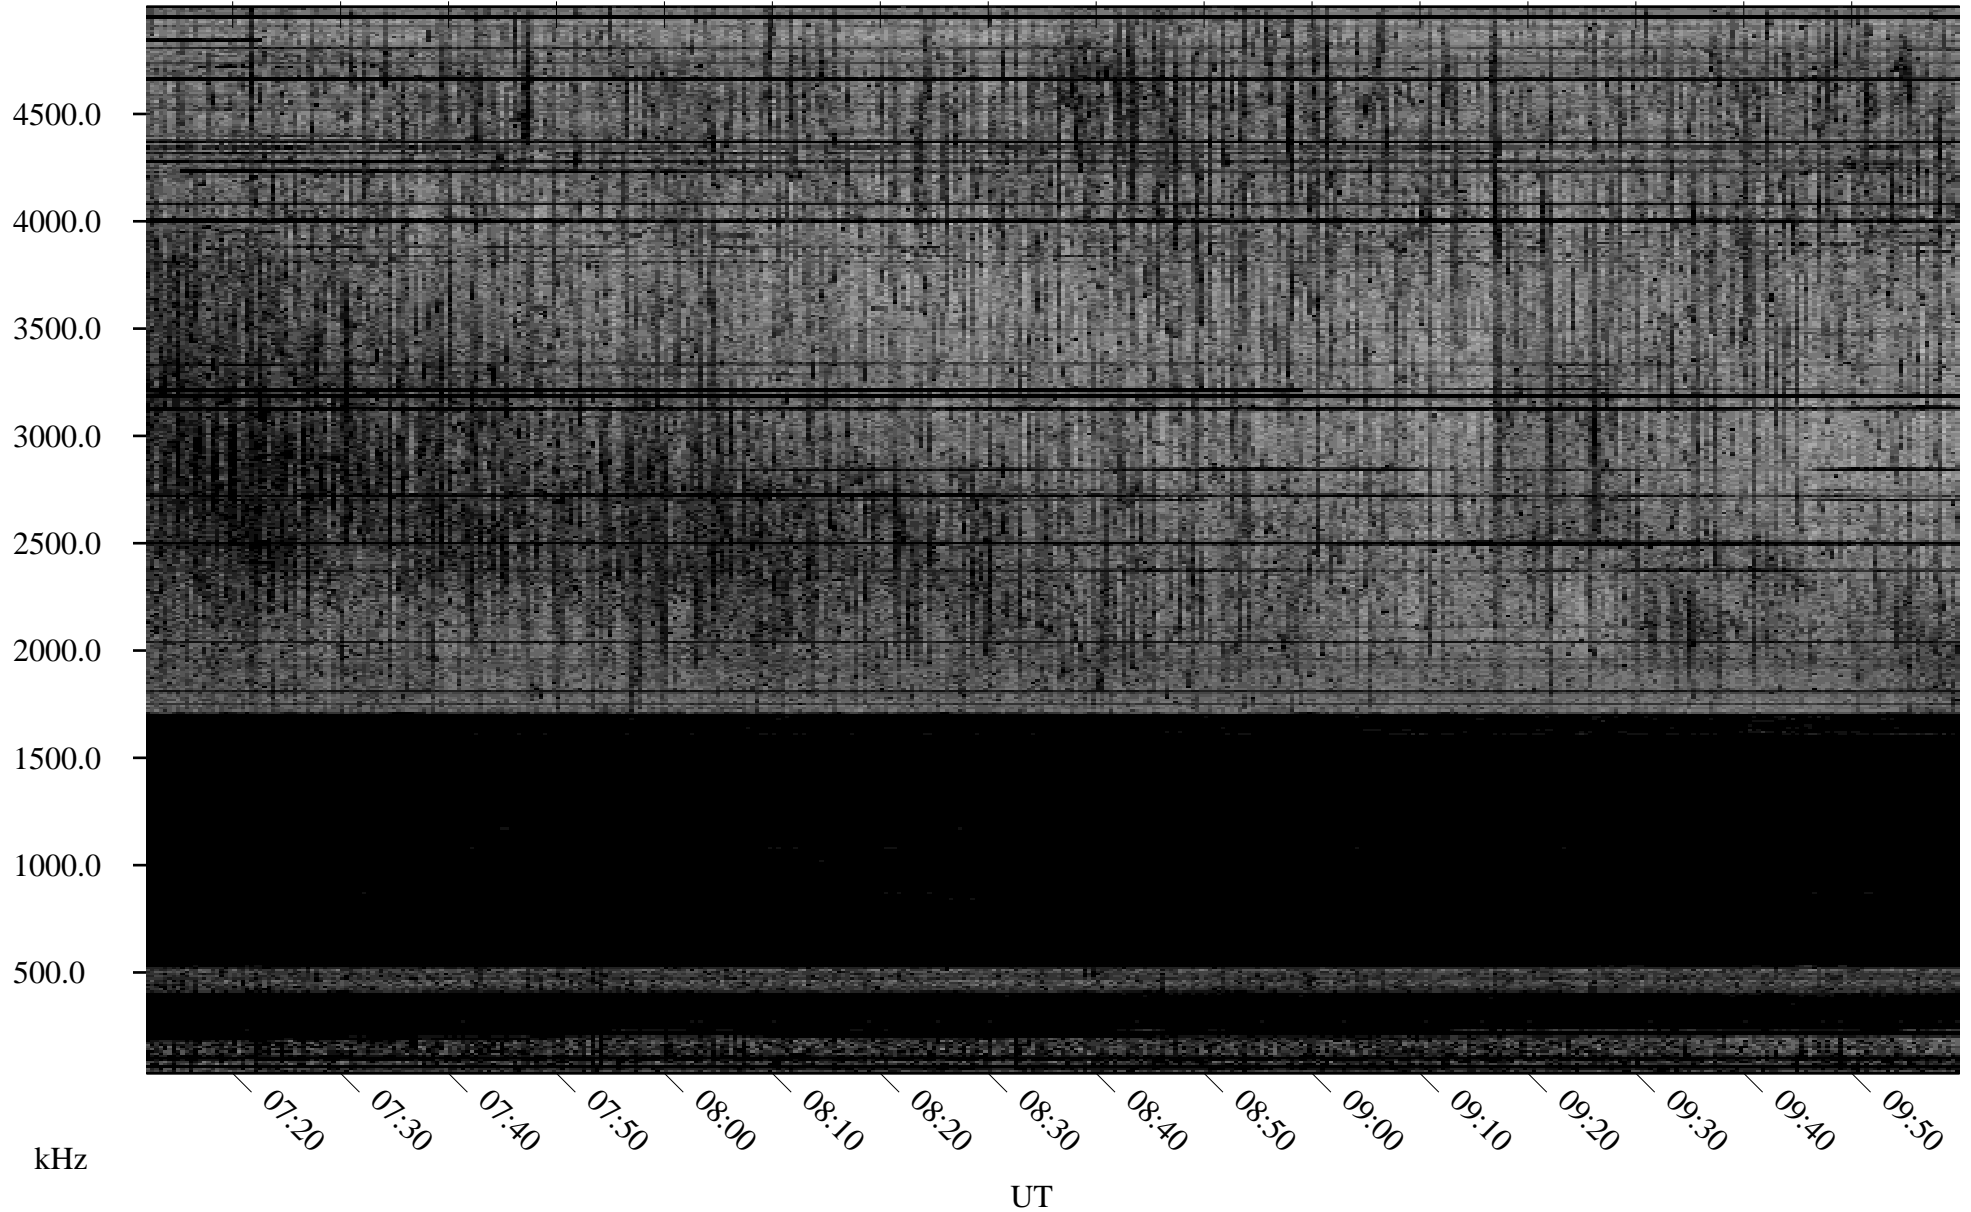

03/26/2009 Churchill, Manitoba

Linear Scale Black = 161 White = 15

ch090851.r00SUm max_12

Page 1

03/26/2009 Churchill, Manitoba

Linear Scale Black = 161 White = 15

ch090851.r00SUm max_12

Page 2

03/27/2009 Churchill, Manitoba

Linear Scale Black = 161 White = 15

ch090851.r00SUm max_12

Page 3

03/27/2009 Churchill, Manitoba

Linear Scale Black = 161 White = 15

ch090851.r00SUm max_12

Page 4

03/27/2009 Churchill, Manitoba

Linear Scale Black = 161 White = 15

ch090851.r00SUm max_12

Page 5

03/27/2009 Churchill, Manitoba

Linear Scale Black = 161 White = 15

ch090851.r00SUm max_12

Page 6

03/27/2009 Churchill, Manitoba

Linear Scale Black = 161 White = 15

ch090851.r00SUm max_12

Page 7

03/27/2009 Churchill, Manitoba

Linear Scale Black = 161 White = 15

ch090851.r00SUm max_12