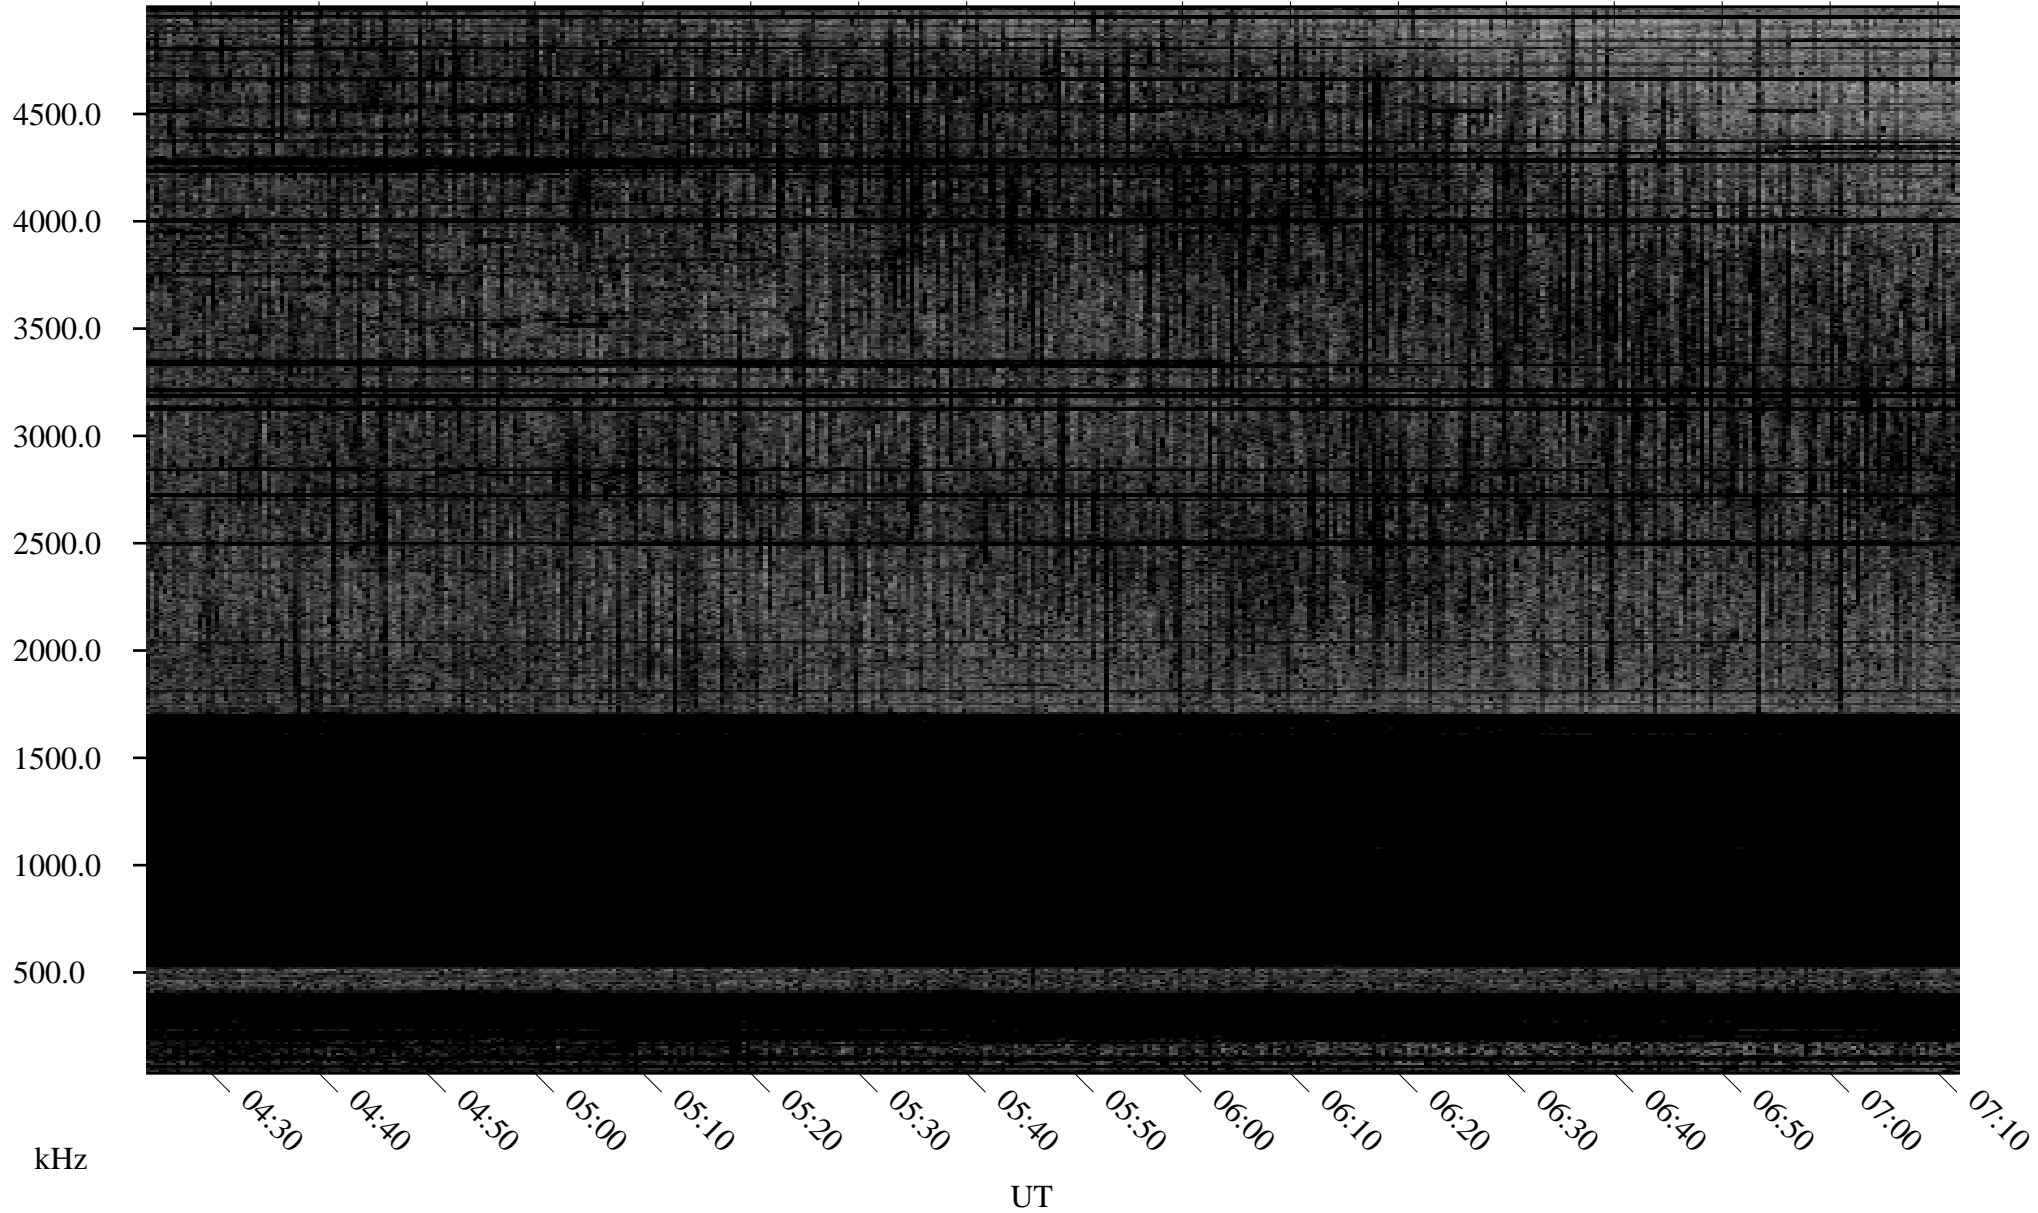

03/26/2009 Churchill, Manitoba

Linear Scale Black = 161 White = 15

ch090851.r00SUm max_12

Page 1

03/26/2009 Churchill, Manitoba

Linear Scale Black = 161 White = 15

ch090851.r00SUm max_12

Page 2

03/27/2009 Churchill, Manitoba

Linear Scale Black = 161 White = 15

ch090851.r00SUm max_12

Page 3

03/27/2009 Churchill, Manitoba

Linear Scale Black = 161 White = 15

ch090851.r00SUm max_12

Page 4

03/27/2009 Churchill, Manitoba

Linear Scale Black = 161 White = 15

ch090851.r00SUm max_12

Page 5

03/27/2009 Churchill, Manitoba

Linear Scale Black = 161 White = 15

ch090851.r00SUm max_12

Page 6

03/27/2009 Churchill, Manitoba

Linear Scale Black = 161 White = 15

ch090851.r00SUm max_12

Page 7

03/27/2009 Churchill, Manitoba

Linear Scale Black = 161 White = 15

ch090851.r00SUm max_12