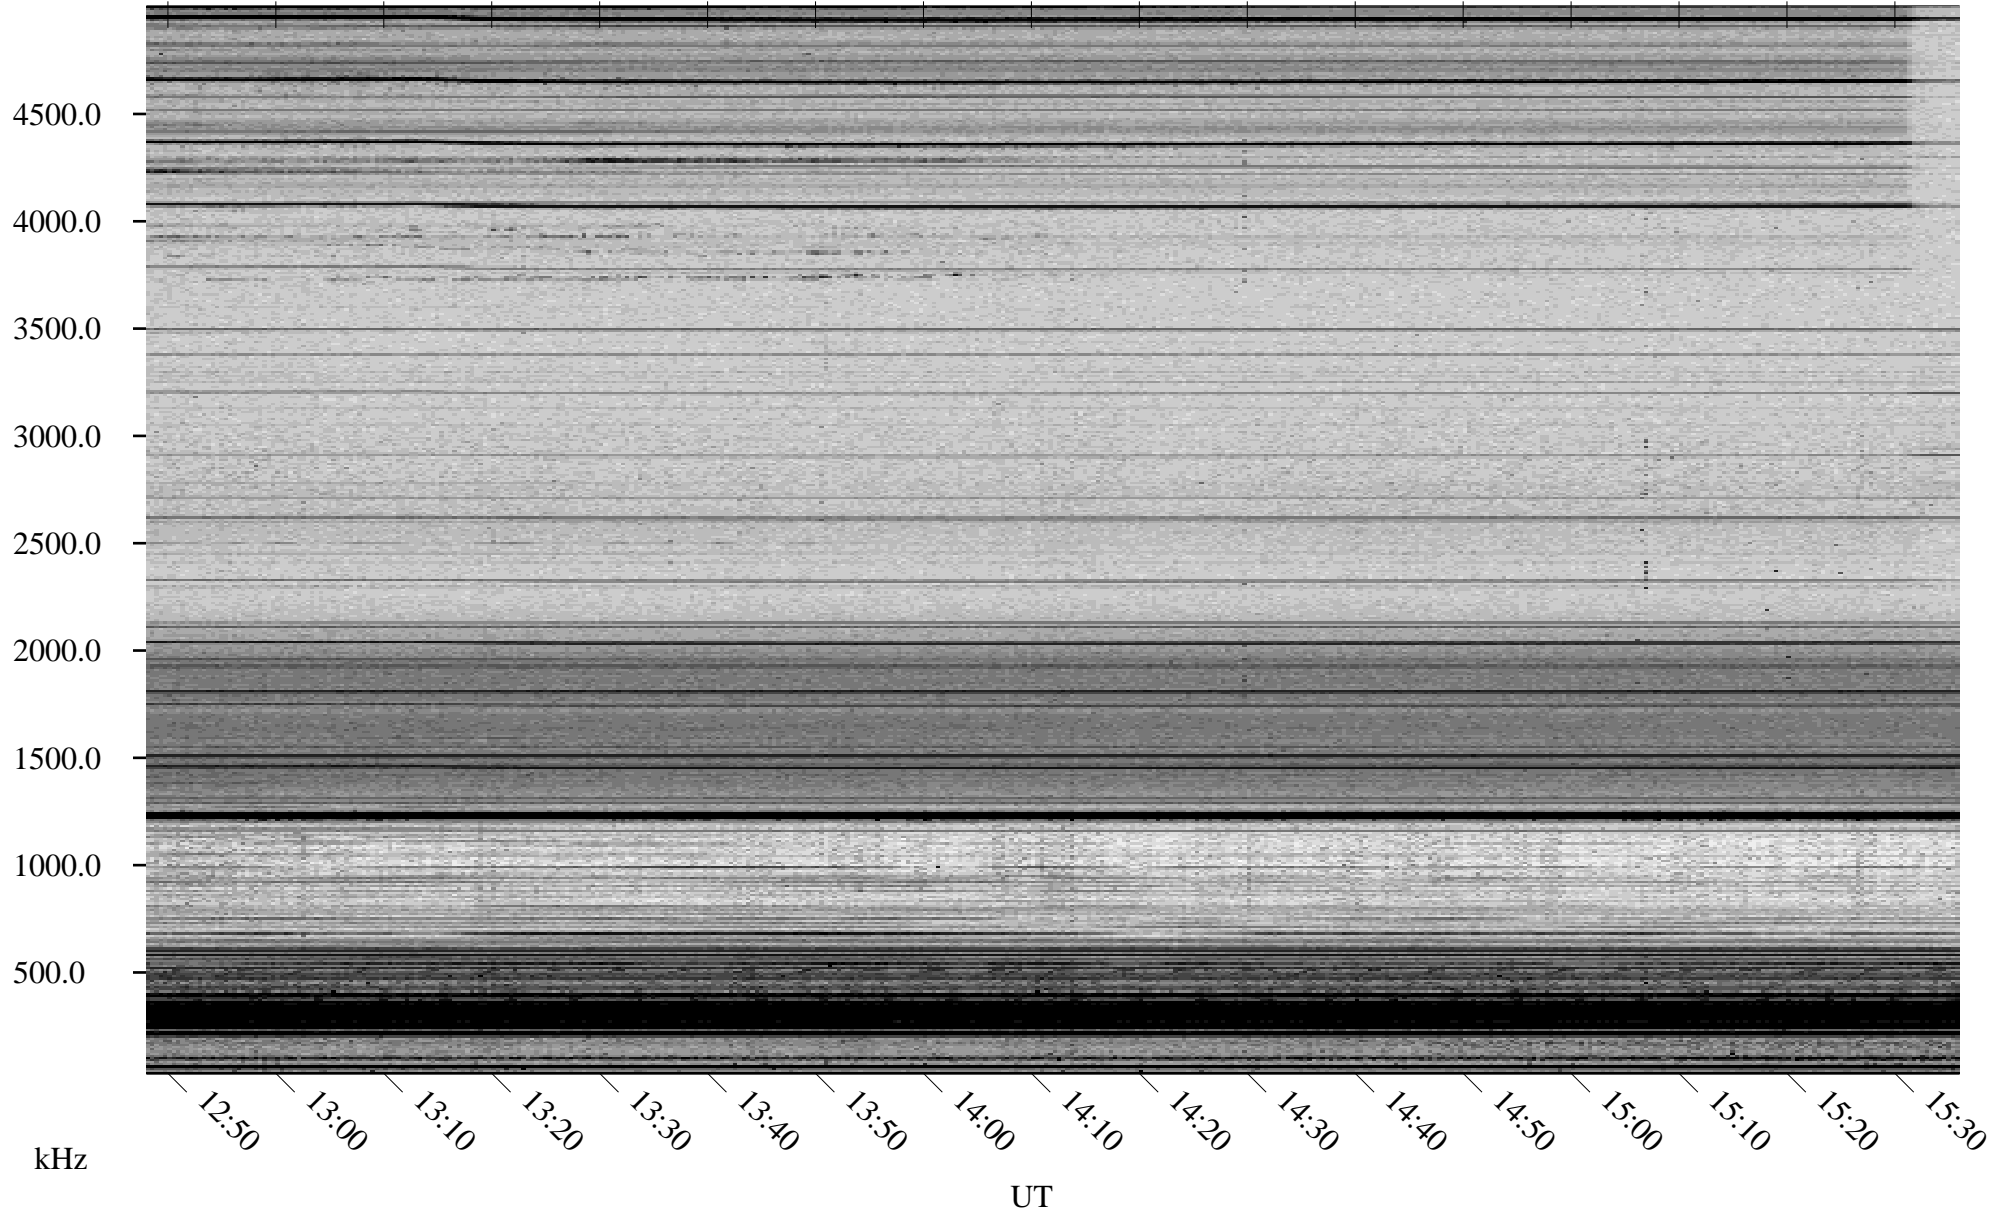

03/26/2009 Churchill, Manitoba

Linear Scale Black = 161 White = 15

ch090851.r00SUm max_12

Page 1

03/26/2009 Churchill, Manitoba

Linear Scale Black = 161 White = 15

ch090851.r00SUm max_12

Page 2

03/27/2009 Churchill, Manitoba

Linear Scale Black = 161 White = 15

ch090851.r00SUm max_12

Page 3

03/27/2009 Churchill, Manitoba

Linear Scale Black = 161 White = 15

ch090851.r00SUm max_12

Page 4

03/27/2009 Churchill, Manitoba

Linear Scale Black = 161 White = 15

ch090851.r00SUm max_12

Page 5

03/27/2009 Churchill, Manitoba

Linear Scale Black = 161 White = 15

ch090851.r00SUm max_12

Page 6

03/27/2009 Churchill, Manitoba

Linear Scale Black = 161 White = 15

ch090851.r00SUm max_12

Page 7

03/27/2009 Churchill, Manitoba

Linear Scale Black = 161 White = 15

ch090851.r00SUm max_12