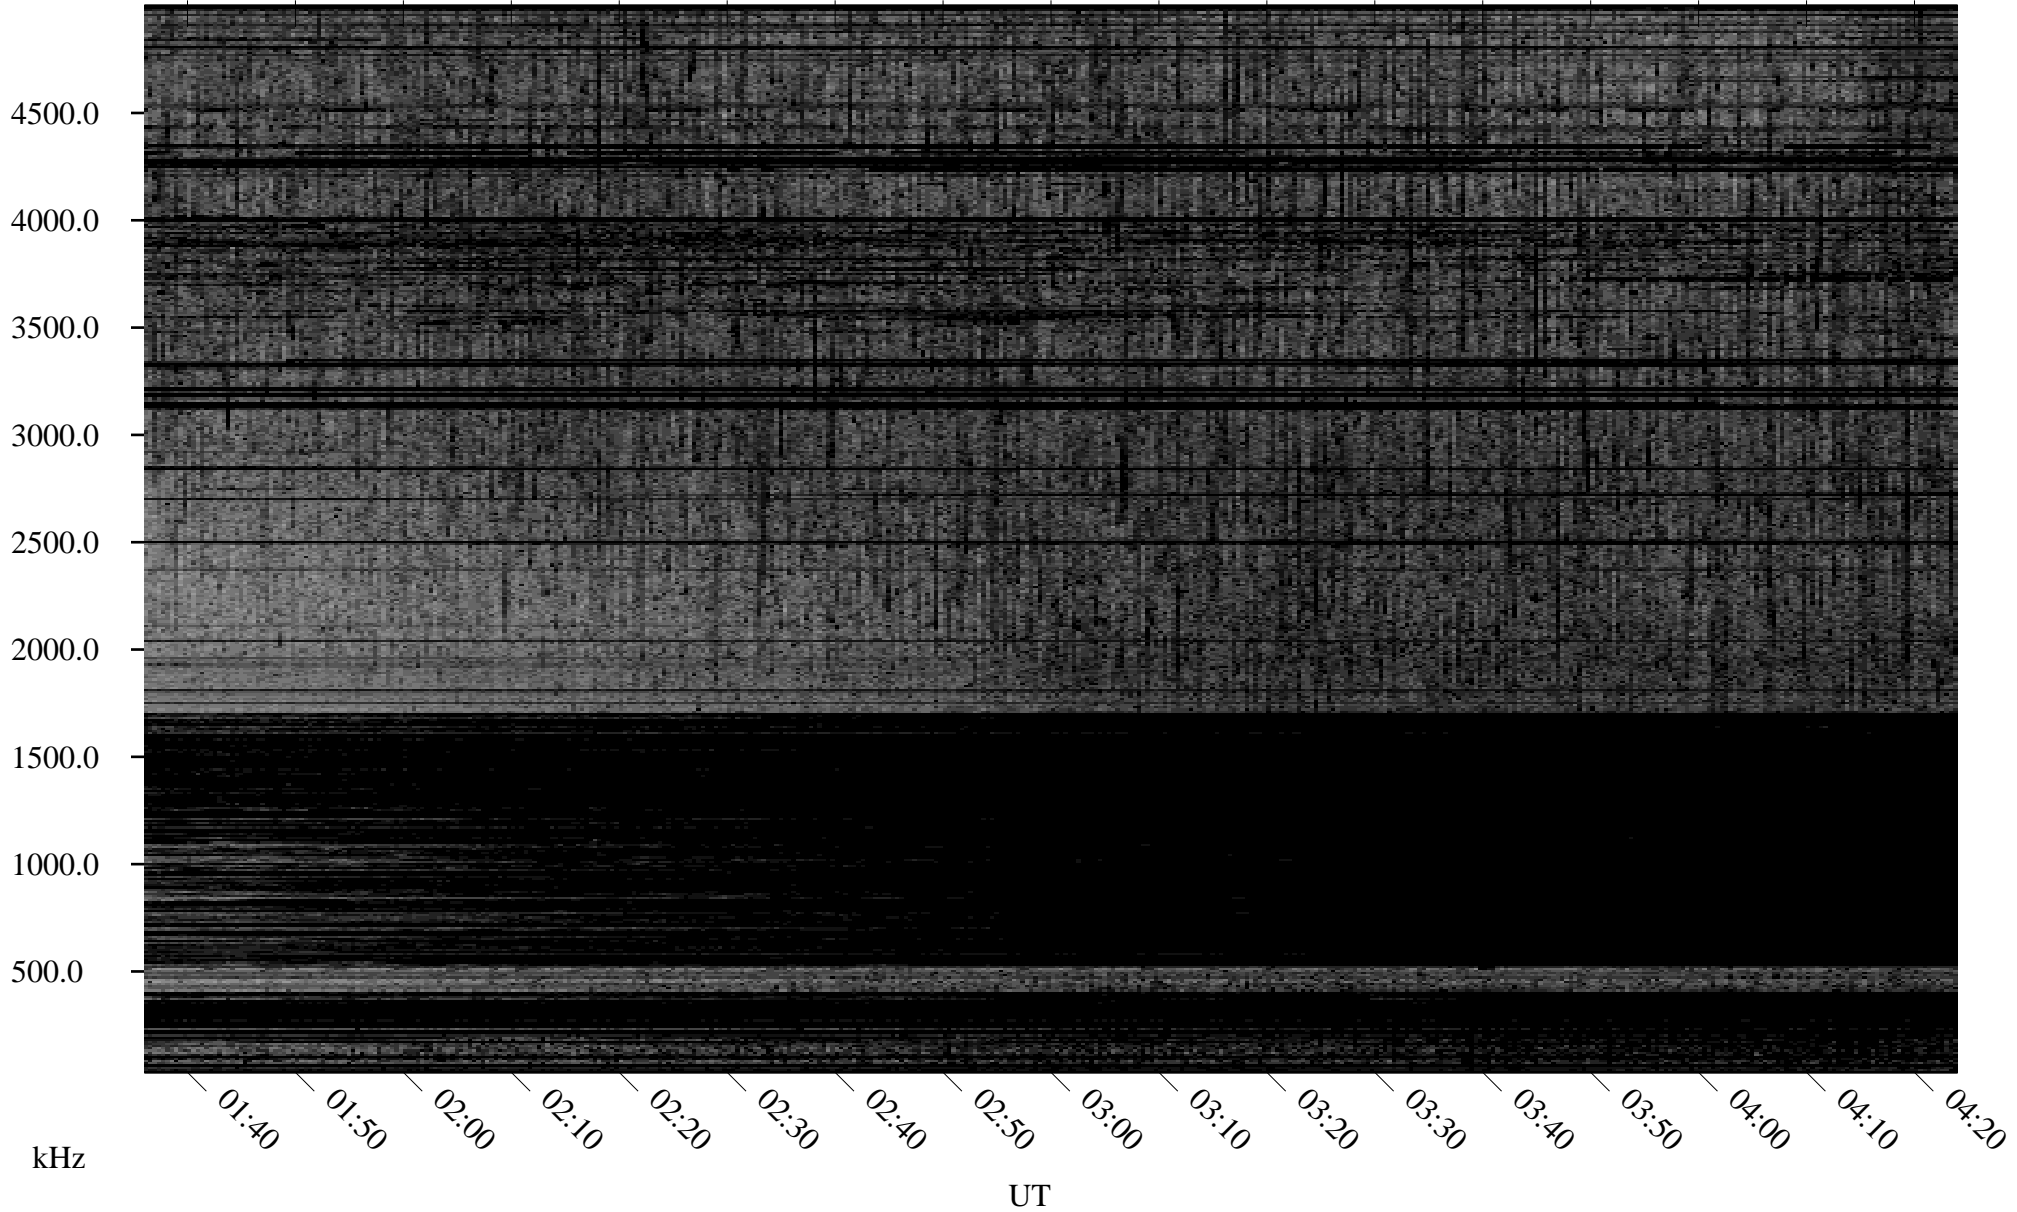

03/26/2009 Churchill, Manitoba

Linear Scale Black = 161 White = 15

ch090851.r00SUm max_12

Page 1

03/26/2009 Churchill, Manitoba

Linear Scale Black = 161 White = 15

ch090851.r00SUm max_12

Page 2

03/27/2009 Churchill, Manitoba

Linear Scale Black = 161 White = 15

ch090851.r00SUm max_12

Page 3

03/27/2009 Churchill, Manitoba

Linear Scale Black = 161 White = 15

ch090851.r00SUm max_12

Page 4

03/27/2009 Churchill, Manitoba

Linear Scale Black = 161 White = 15

ch090851.r00SUm max_12

Page 5

03/27/2009 Churchill, Manitoba

Linear Scale Black = 161 White = 15

ch090851.r00SUm max_12

Page 6

03/27/2009 Churchill, Manitoba

Linear Scale Black = 161 White = 15

ch090851.r00SUm max_12

Page 7

03/27/2009 Churchill, Manitoba

Linear Scale Black = 161 White = 15

ch090851.r00SUm max_12