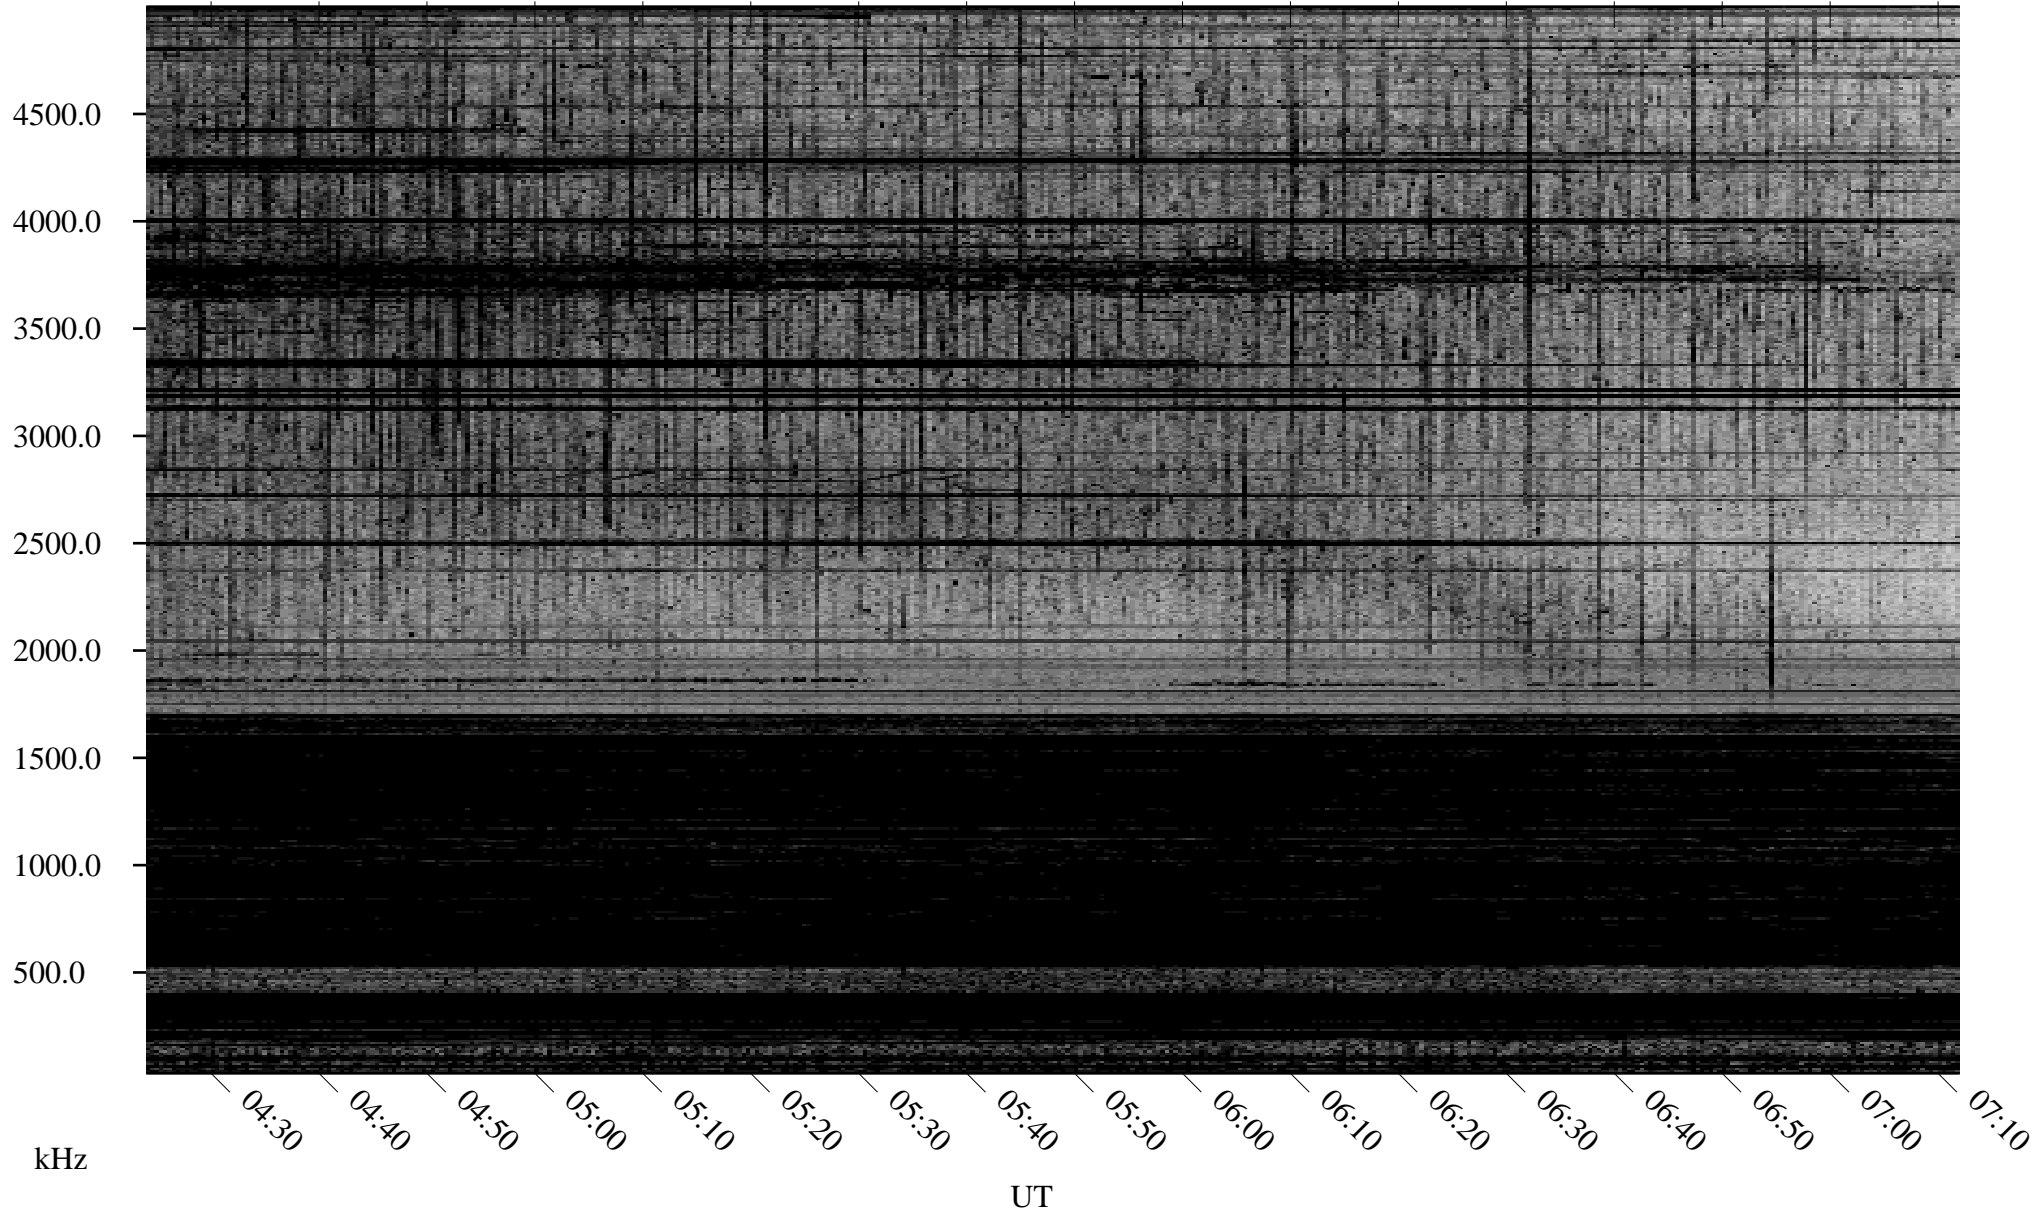

03/27/2009 Churchill, Manitoba

Linear Scale Black = 161 White = 15

ch09086l.r00SUm max_12

Page 1

03/27/2009 Churchill, Manitoba

Linear Scale Black = 161 White = 15

ch09086l.r00SUm max_12

Page 2

03/28/2009 Churchill, Manitoba

Linear Scale Black = 161 White = 15

ch09086l.r00SUm max_12

Page 3

03/28/2009 Churchill, Manitoba

Linear Scale Black = 161 White = 15

ch09086l.r00SUm max_12

Page 4

03/28/2009 Churchill, Manitoba

Linear Scale Black = 161 White = 15

ch09086l.r00SUm max_12

Page 5

03/28/2009 Churchill, Manitoba

Linear Scale Black = 161 White = 15

ch09086l.r00SUm max_12

Page 6

03/28/2009 Churchill, Manitoba

Linear Scale Black = 161 White = 15

ch09086l.r00SUm max_12

Page 7

03/28/2009 Churchill, Manitoba

Linear Scale Black = 161 White = 15

ch09086l.r00SUm max_12