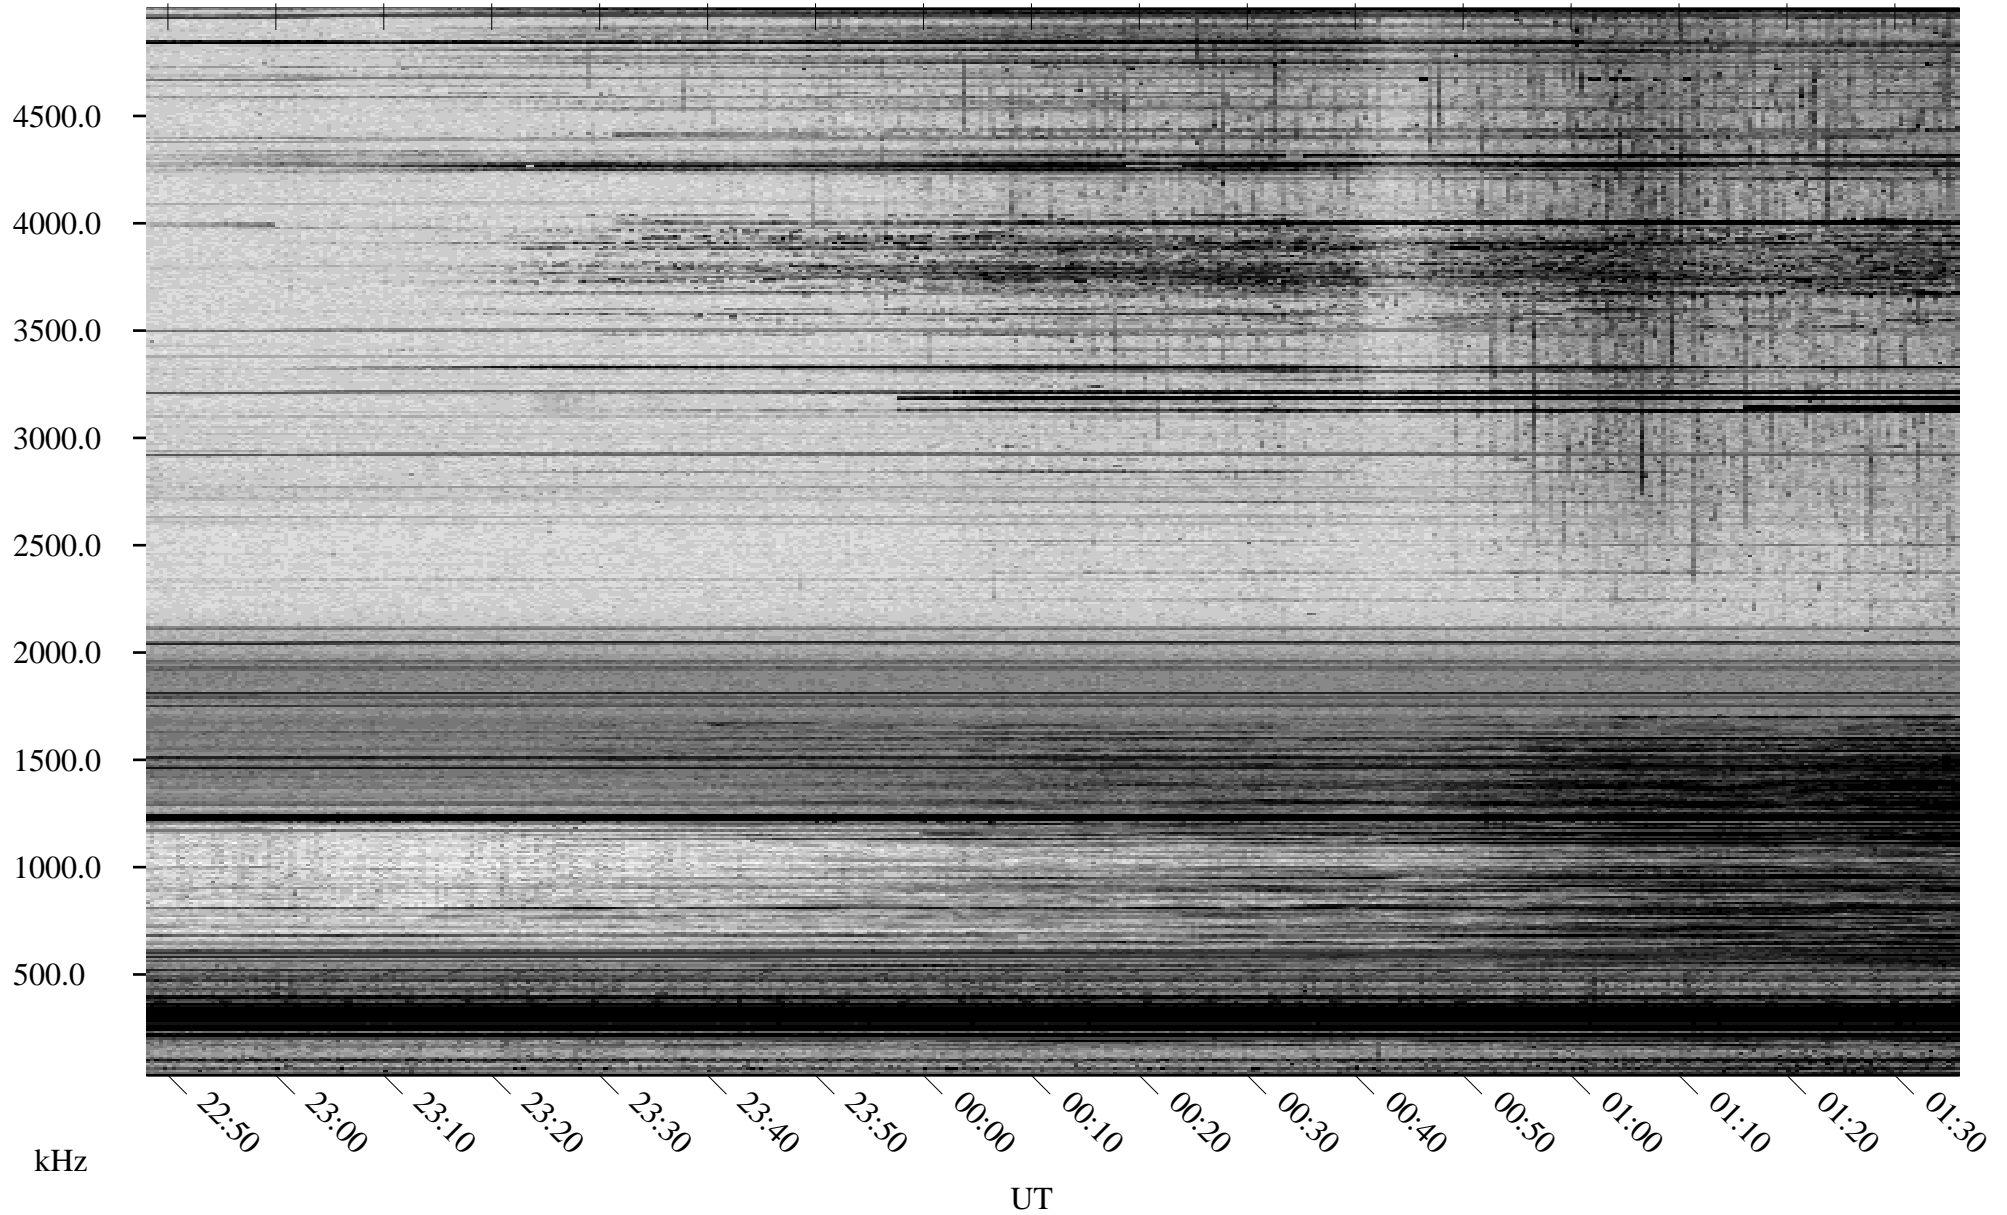

03/27/2009 Churchill, Manitoba

Linear Scale Black = 161 White = 15

ch09086l.r00SUm max_12

Page 1

03/27/2009 Churchill, Manitoba

Linear Scale Black = 161 White = 15

ch09086l.r00SUm max_12

Page 2

03/28/2009 Churchill, Manitoba

Linear Scale Black = 161 White = 15

ch09086l.r00SUm max_12

Page 3

03/28/2009 Churchill, Manitoba

Linear Scale Black = 161 White = 15

ch09086l.r00SUm max_12

Page 4

03/28/2009 Churchill, Manitoba

Linear Scale Black = 161 White = 15

ch09086l.r00SUm max_12

Page 5

03/28/2009 Churchill, Manitoba

Linear Scale Black = 161 White = 15

ch09086l.r00SUm max_12

Page 6

03/28/2009 Churchill, Manitoba

Linear Scale Black = 161 White = 15

ch09086l.r00SUm max_12

Page 7

03/28/2009 Churchill, Manitoba

Linear Scale Black = 161 White = 15

ch09086l.r00SUm max_12