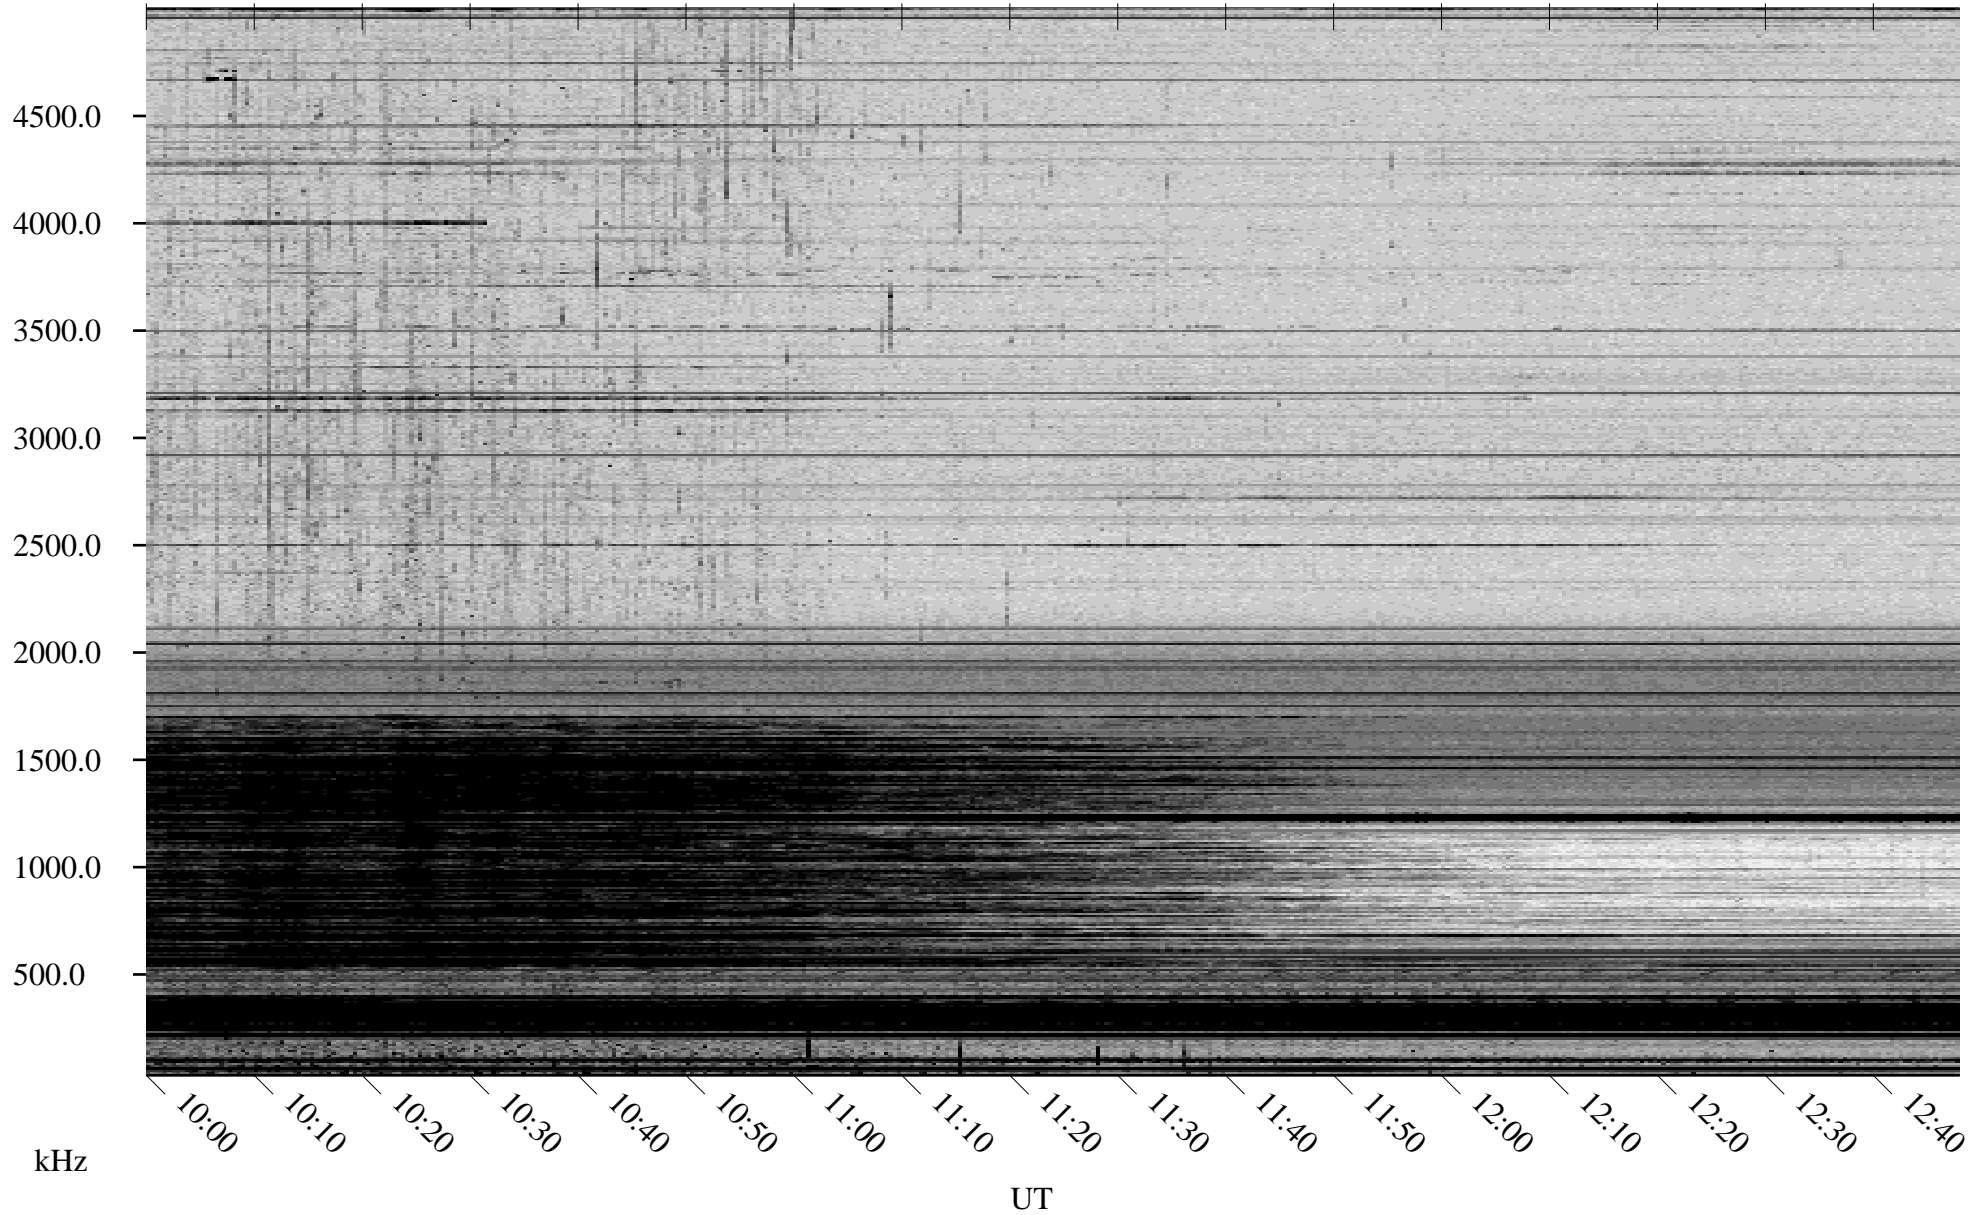

03/27/2009 Churchill, Manitoba

Linear Scale Black = 161 White = 15

ch09086l.r00SUm max_12

Page 1

03/27/2009 Churchill, Manitoba

Linear Scale Black = 161 White = 15

ch09086l.r00SUm max_12

Page 2

03/28/2009 Churchill, Manitoba

Linear Scale Black = 161 White = 15

ch09086l.r00SUm max_12

Page 3

03/28/2009 Churchill, Manitoba

Linear Scale Black = 161 White = 15

ch09086l.r00SUm max_12

Page 4

03/28/2009 Churchill, Manitoba

Linear Scale Black = 161 White = 15

ch09086l.r00SUm max_12

Page 5

03/28/2009 Churchill, Manitoba

Linear Scale Black = 161 White = 15

ch09086l.r00SUm max_12

Page 6

03/28/2009 Churchill, Manitoba

Linear Scale Black = 161 White = 15

ch09086l.r00SUm max_12

Page 7

03/28/2009 Churchill, Manitoba

Linear Scale Black = 161 White = 15

ch09086l.r00SUm max_12