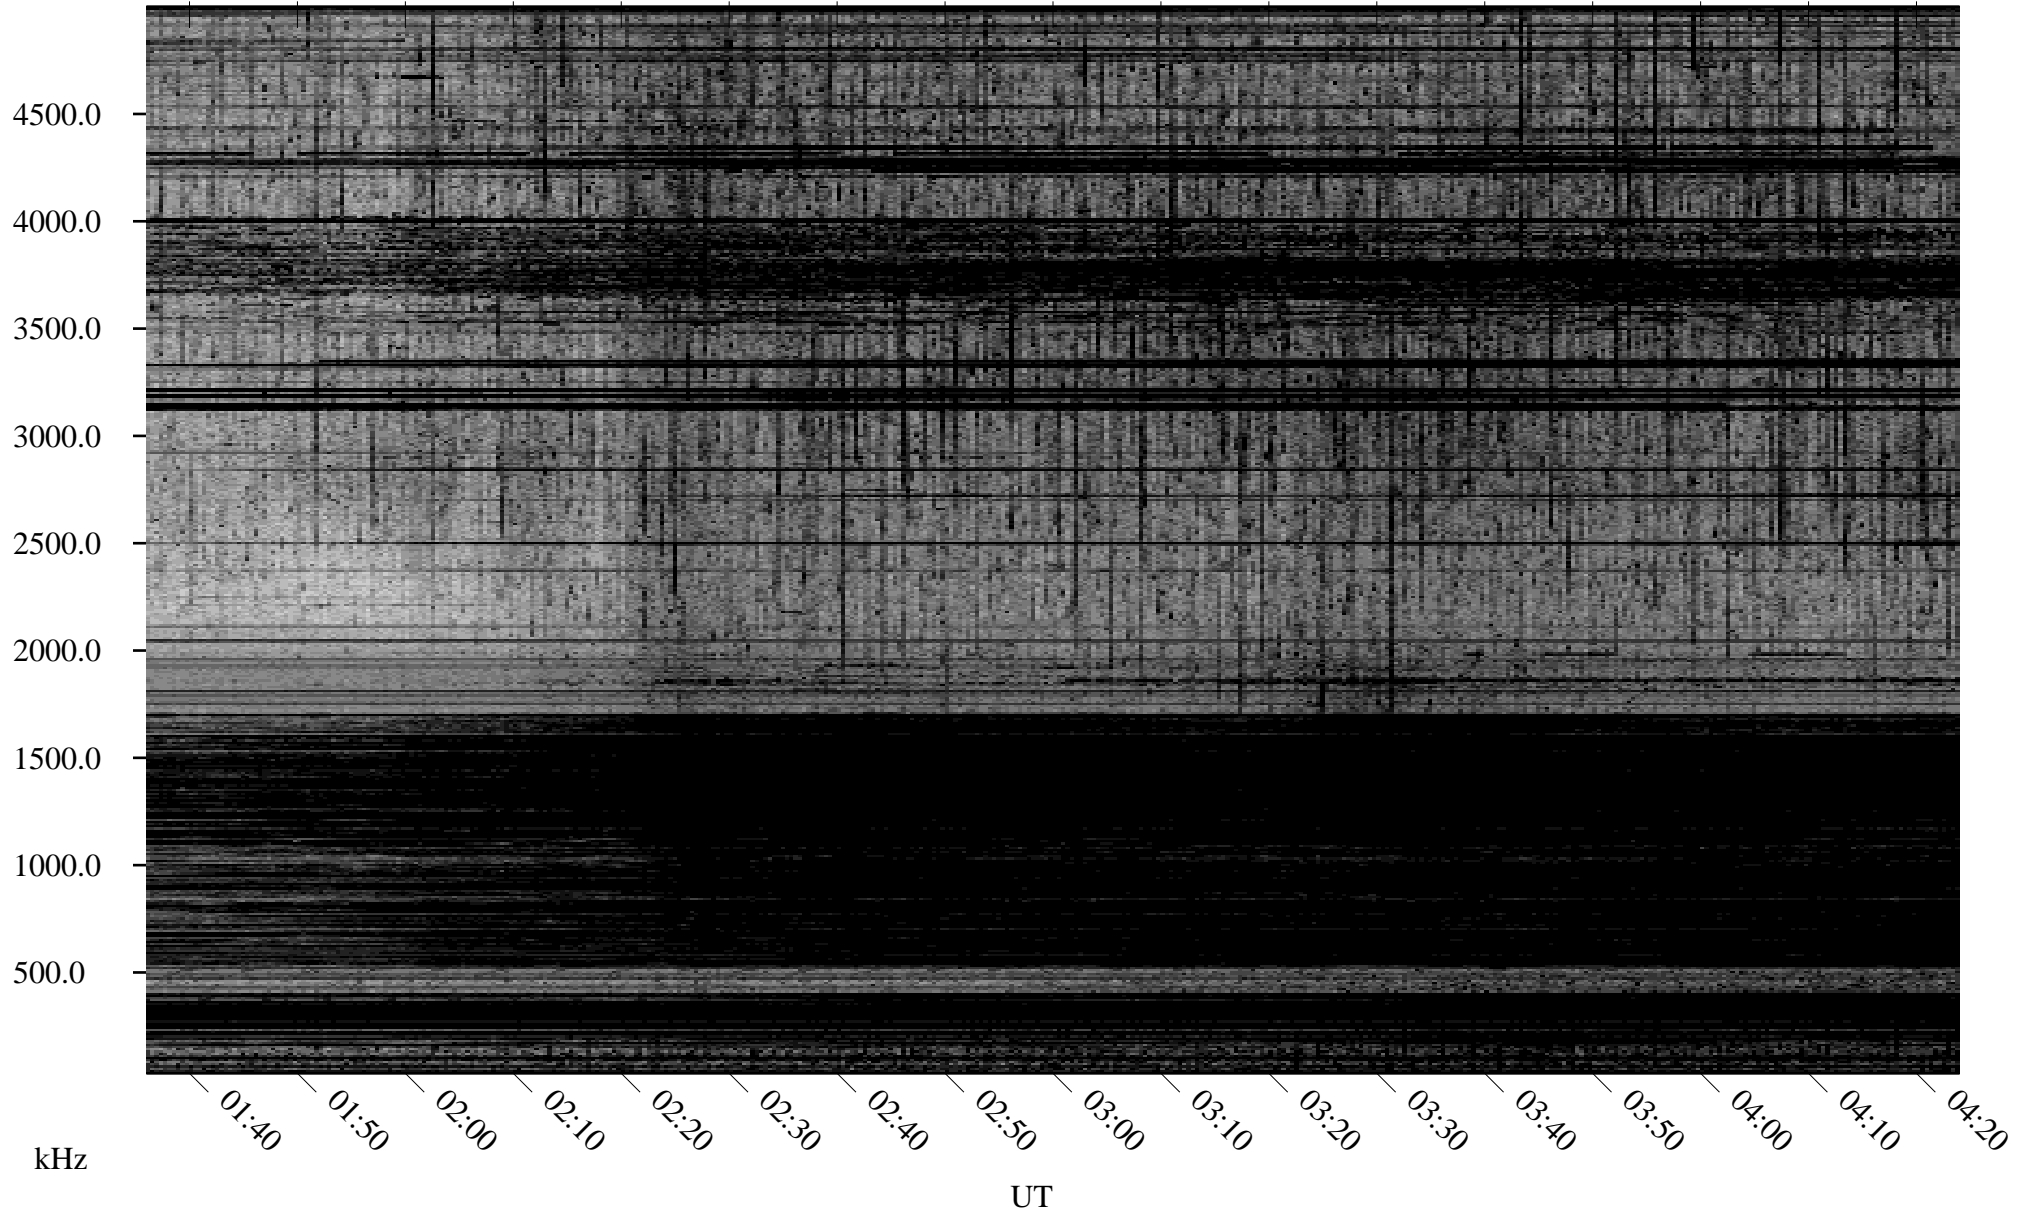

03/27/2009 Churchill, Manitoba

Linear Scale Black = 161 White = 15

ch09086l.r00SUm max_12

Page 1

03/27/2009 Churchill, Manitoba

Linear Scale Black = 161 White = 15

ch09086l.r00SUm max_12

Page 2

03/28/2009 Churchill, Manitoba

Linear Scale Black = 161 White = 15

ch09086l.r00SUm max_12

Page 3

03/28/2009 Churchill, Manitoba

Linear Scale Black = 161 White = 15

ch09086l.r00SUm max_12

Page 4

03/28/2009 Churchill, Manitoba

Linear Scale Black = 161 White = 15

ch09086l.r00SUm max_12

Page 5

03/28/2009 Churchill, Manitoba

Linear Scale Black = 161 White = 15

ch09086l.r00SUm max_12

Page 6

03/28/2009 Churchill, Manitoba

Linear Scale Black = 161 White = 15

ch09086l.r00SUm max_12

Page 7

03/28/2009 Churchill, Manitoba

Linear Scale Black = 161 White = 15

ch09086l.r00SUm max_12