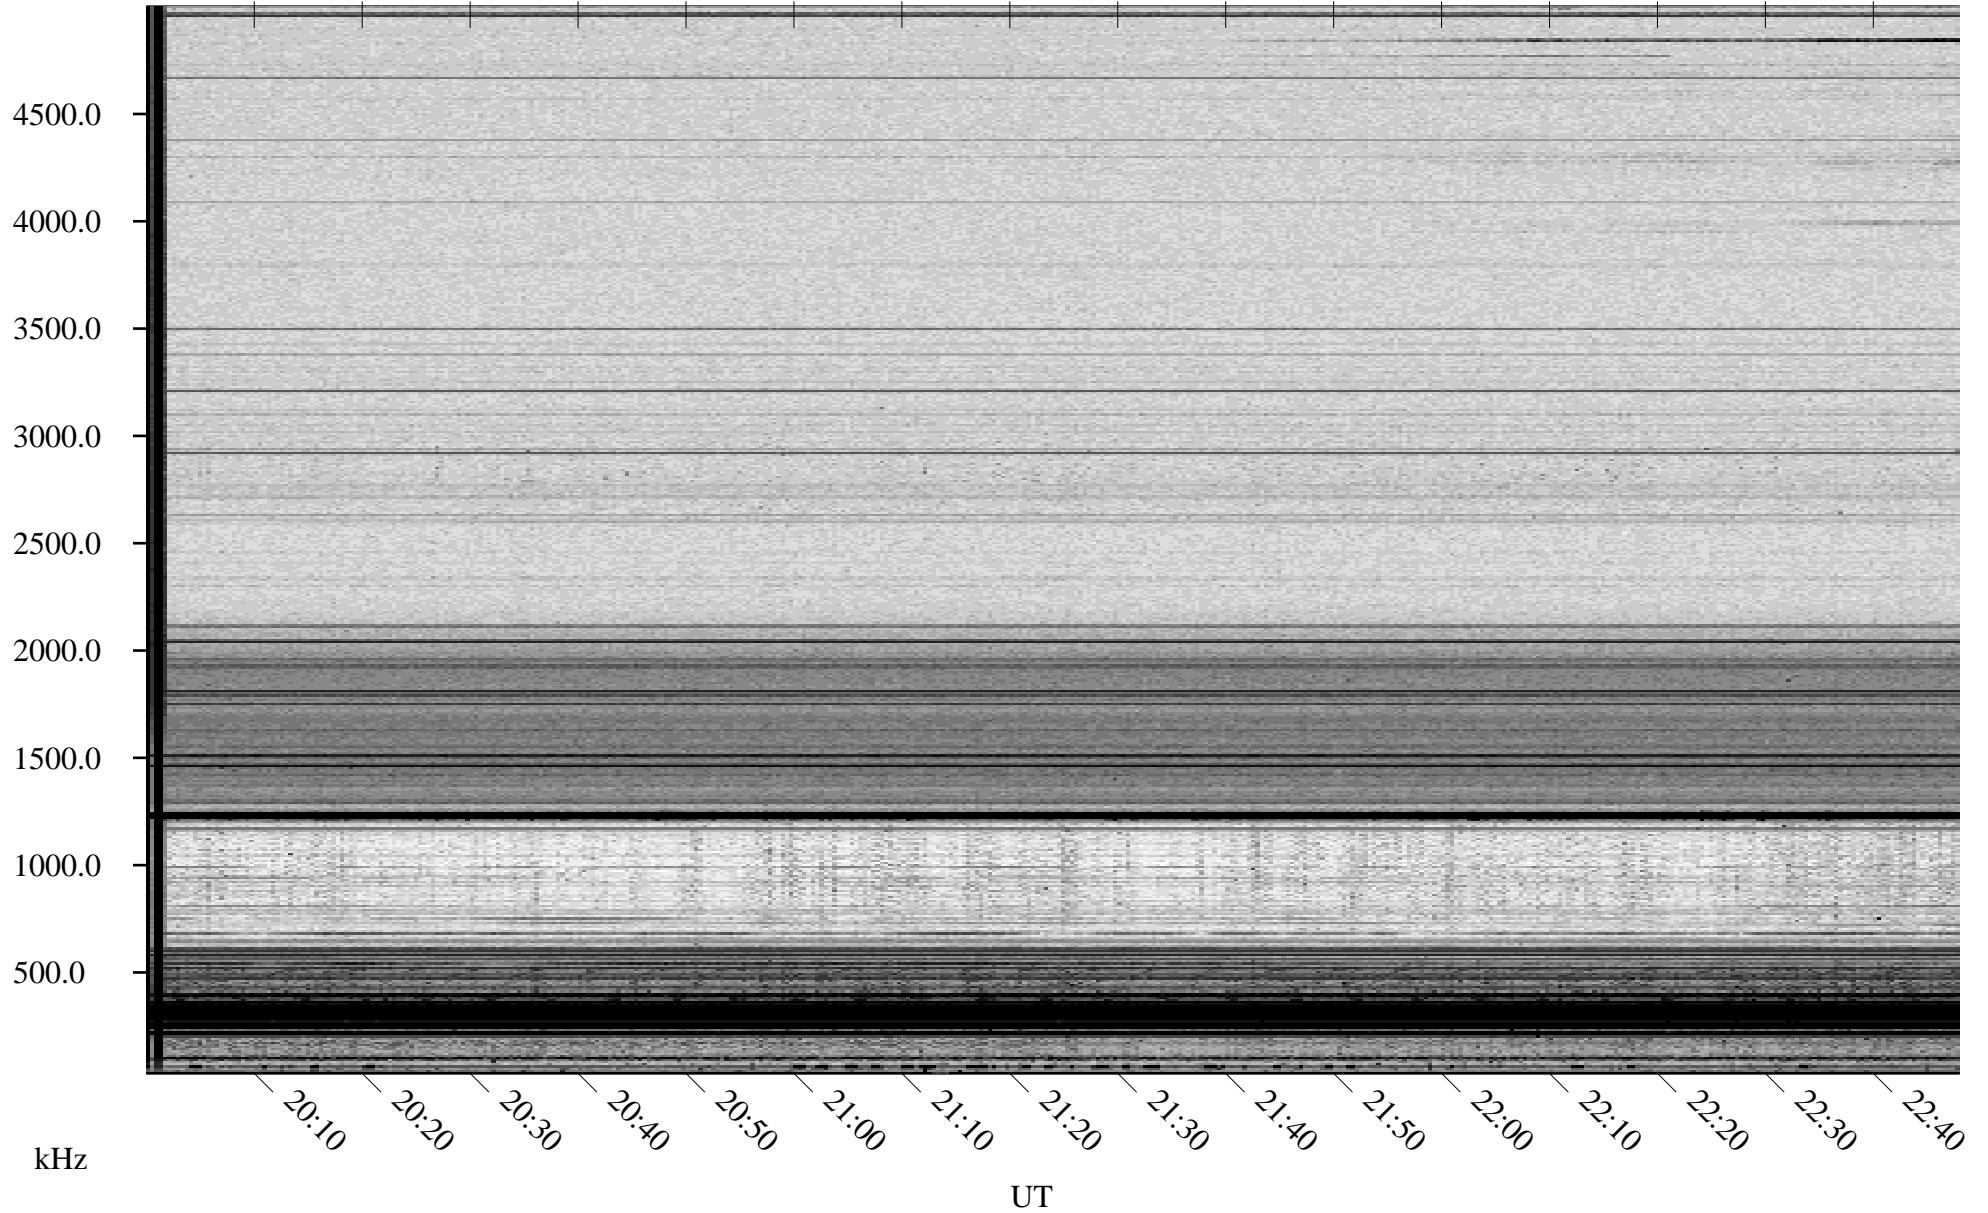

03/27/2009 Churchill, Manitoba

Linear Scale Black = 161 White = 15

ch09086l.r00SUm max_12

Page 1

03/27/2009 Churchill, Manitoba

Linear Scale Black = 161 White = 15

ch09086l.r00SUm max_12

Page 2

03/28/2009 Churchill, Manitoba

Linear Scale Black = 161 White = 15

ch09086l.r00SUm max_12

Page 3

03/28/2009 Churchill, Manitoba

Linear Scale Black = 161 White = 15

ch09086l.r00SUm max_12

Page 4

03/28/2009 Churchill, Manitoba

Linear Scale Black = 161 White = 15

ch09086l.r00SUm max_12

Page 5

03/28/2009 Churchill, Manitoba

Linear Scale Black = 161 White = 15

ch09086l.r00SUm max_12

Page 6

03/28/2009 Churchill, Manitoba

Linear Scale Black = 161 White = 15

ch09086l.r00SUm max_12

Page 7

03/28/2009 Churchill, Manitoba

Linear Scale Black = 161 White = 15

ch09086l.r00SUm max_12