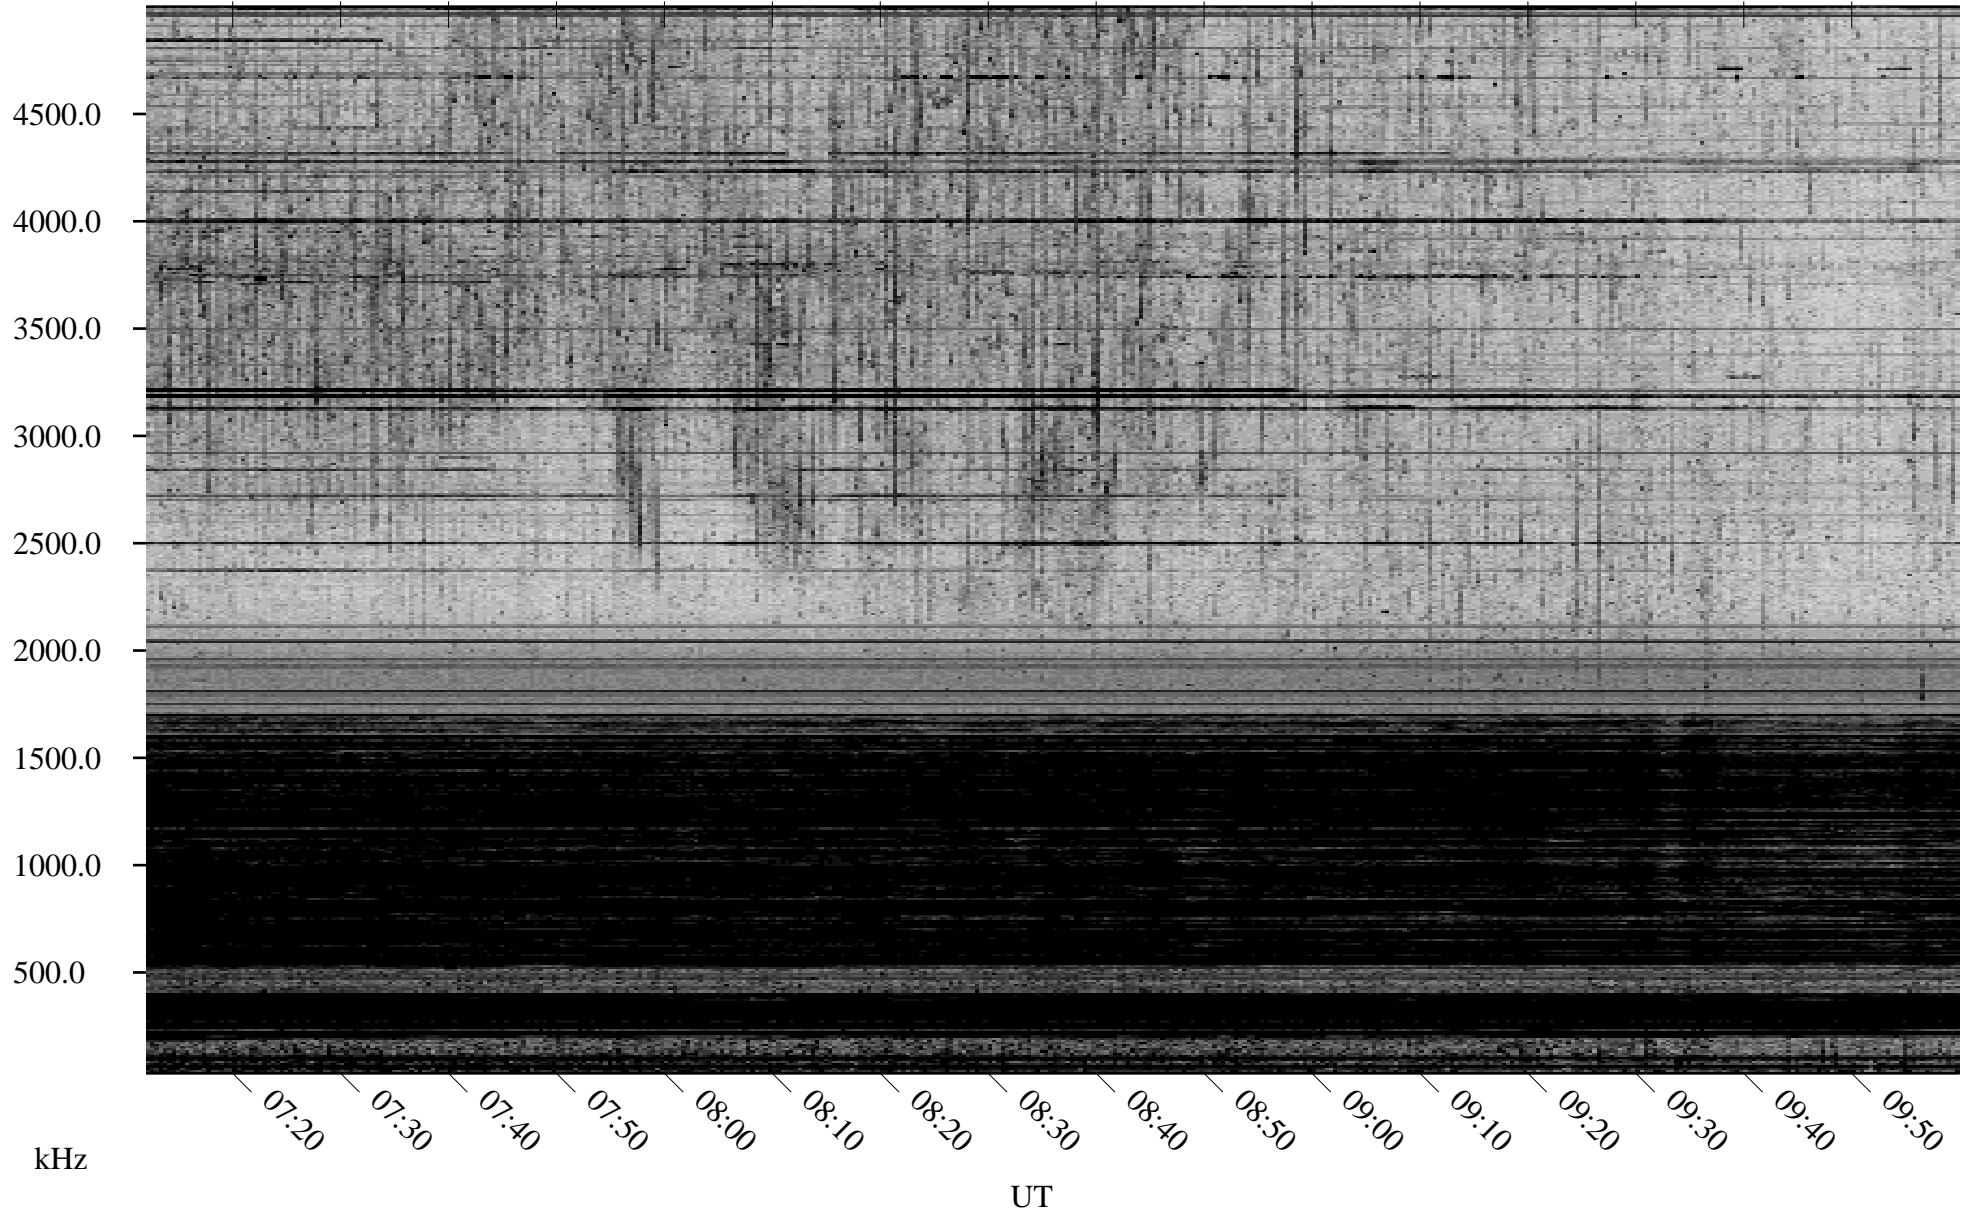

03/27/2009 Churchill, Manitoba

Linear Scale Black = 161 White = 15

ch09086l.r00SUm max_12

Page 1

03/27/2009 Churchill, Manitoba

Linear Scale Black = 161 White = 15

ch09086l.r00SUm max_12

Page 2

03/28/2009 Churchill, Manitoba

Linear Scale Black = 161 White = 15

ch09086l.r00SUm max_12

Page 3

03/28/2009 Churchill, Manitoba

Linear Scale Black = 161 White = 15

ch09086l.r00SUm max_12

Page 4

03/28/2009 Churchill, Manitoba

Linear Scale Black = 161 White = 15

ch09086l.r00SUm max_12

Page 5

03/28/2009 Churchill, Manitoba

Linear Scale Black = 161 White = 15

ch09086l.r00SUm max_12

Page 6

03/28/2009 Churchill, Manitoba

Linear Scale Black = 161 White = 15

ch09086l.r00SUm max_12

Page 7

03/28/2009 Churchill, Manitoba

Linear Scale Black = 161 White = 15

ch09086l.r00SUm max_12