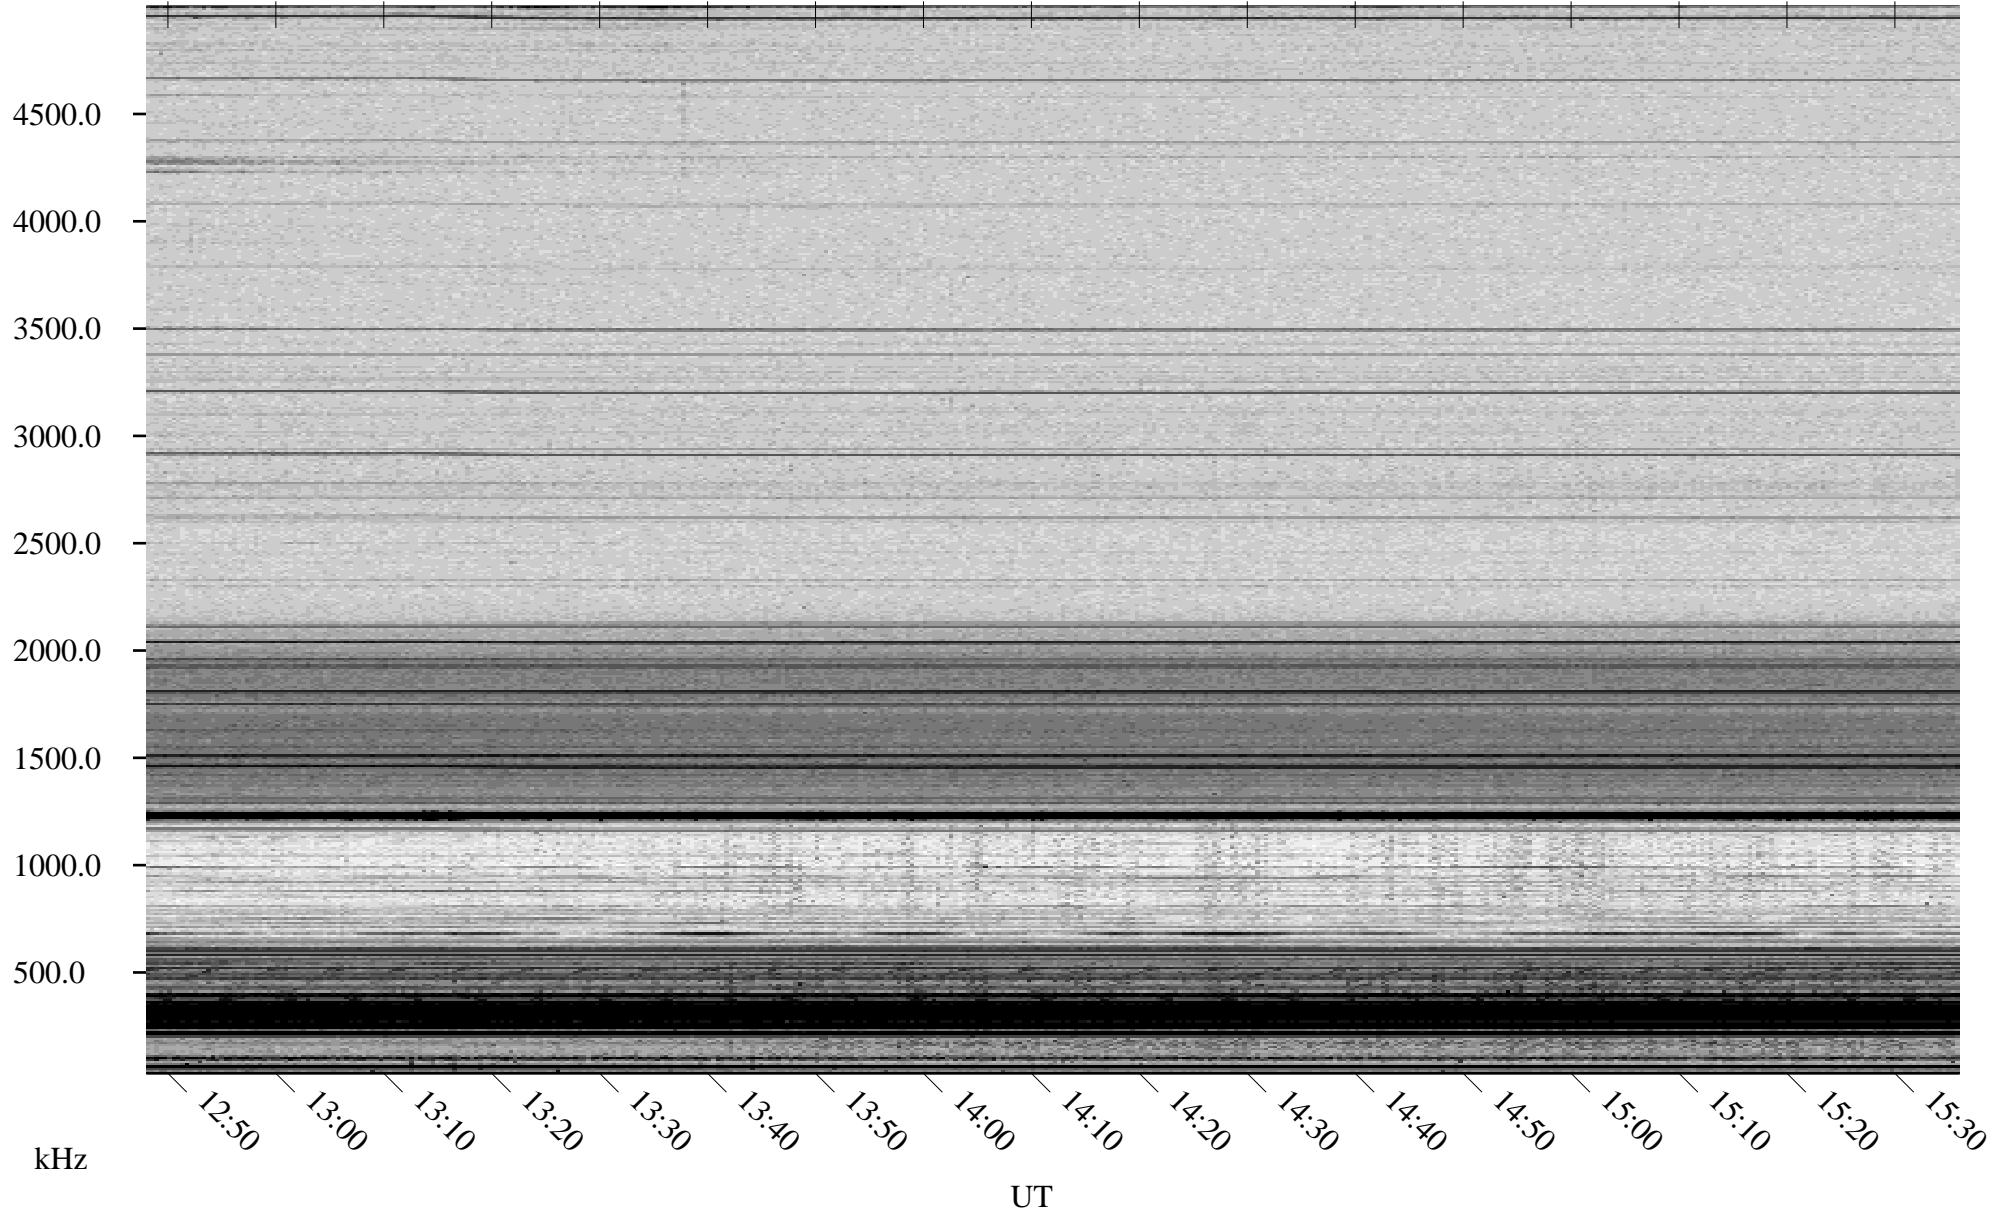

03/27/2009 Churchill, Manitoba

Linear Scale Black = 161 White = 15

ch09086l.r00SUm max_12

Page 1

03/27/2009 Churchill, Manitoba

Linear Scale Black = 161 White = 15

ch09086l.r00SUm max_12

Page 2

03/28/2009 Churchill, Manitoba

Linear Scale Black = 161 White = 15

ch09086l.r00SUm max_12

Page 3

03/28/2009 Churchill, Manitoba

Linear Scale Black = 161 White = 15

ch09086l.r00SUm max_12

Page 4

03/28/2009 Churchill, Manitoba

Linear Scale Black = 161 White = 15

ch09086l.r00SUm max_12

Page 5

03/28/2009 Churchill, Manitoba

Linear Scale Black = 161 White = 15

ch09086l.r00SUm max_12

Page 6

03/28/2009 Churchill, Manitoba

Linear Scale Black = 161 White = 15

ch09086l.r00SUm max_12

Page 7

03/28/2009 Churchill, Manitoba

Linear Scale Black = 161 White = 15

ch09086l.r00SUm max_12