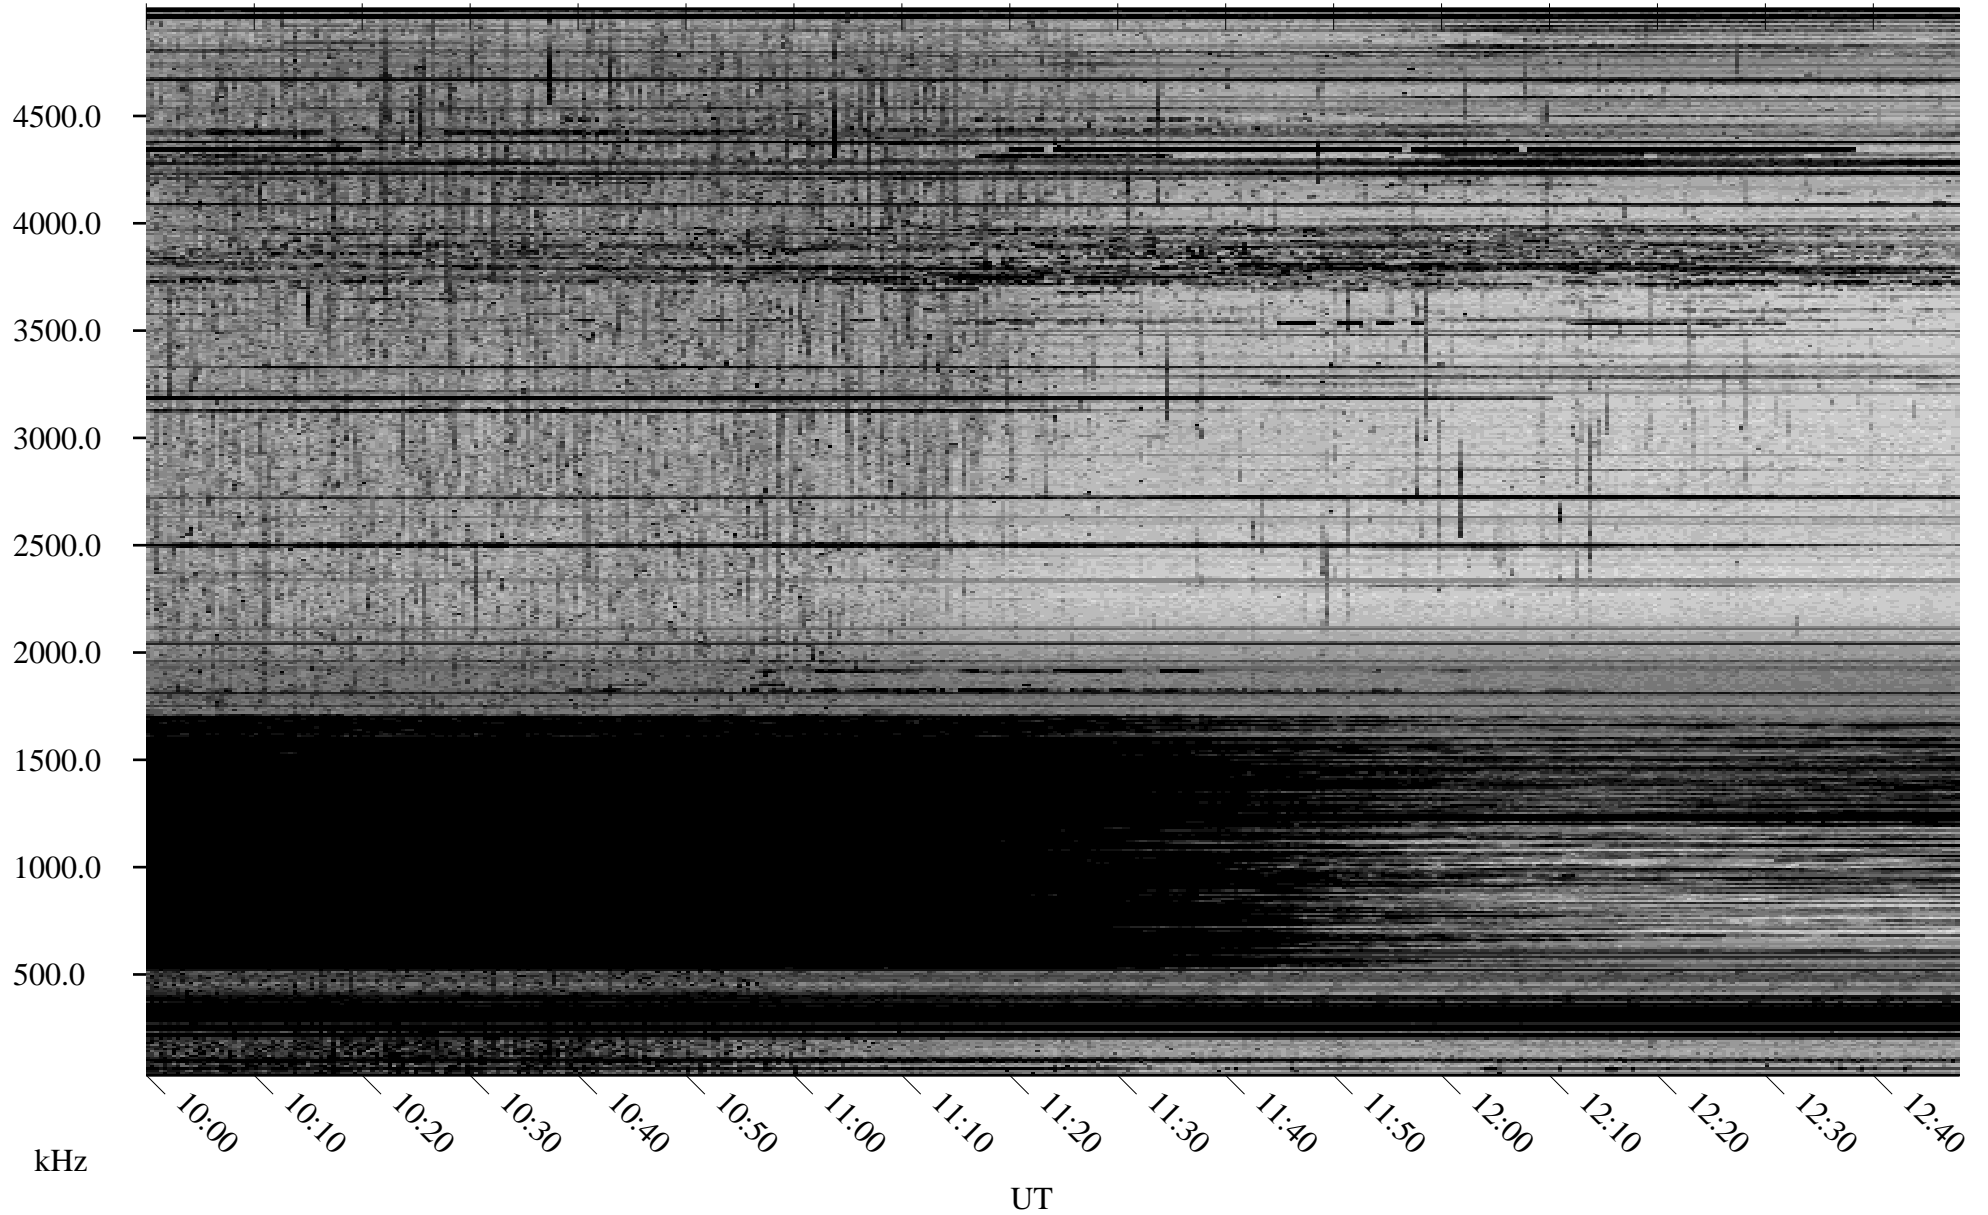

03/28/2009 Churchill, Manitoba

Linear Scale Black = 161 White = 15

ch090871.r00SUm max_12

Page 1

03/28/2009 Churchill, Manitoba

Linear Scale Black = 161 White = 15

ch090871.r00SUm max_12

Page 2

03/29/2009 Churchill, Manitoba

Linear Scale Black = 161 White = 15

ch090871.r00SUm max_12

Page 3

03/29/2009 Churchill, Manitoba

Linear Scale Black = 161 White = 15

ch090871.r00SUm max_12

Page 4

03/29/2009 Churchill, Manitoba

Linear Scale Black = 161 White = 15

ch090871.r00SUm max_12

Page 5

03/29/2009 Churchill, Manitoba

Linear Scale Black = 161 White = 15

ch090871.r00SUm max_12

Page 6

03/29/2009 Churchill, Manitoba

Linear Scale Black = 161 White = 15

ch090871.r00SUm max_12

Page 7

03/29/2009 Churchill, Manitoba

Linear Scale Black = 161 White = 15

ch090871.r00SUm max_12

Page 8