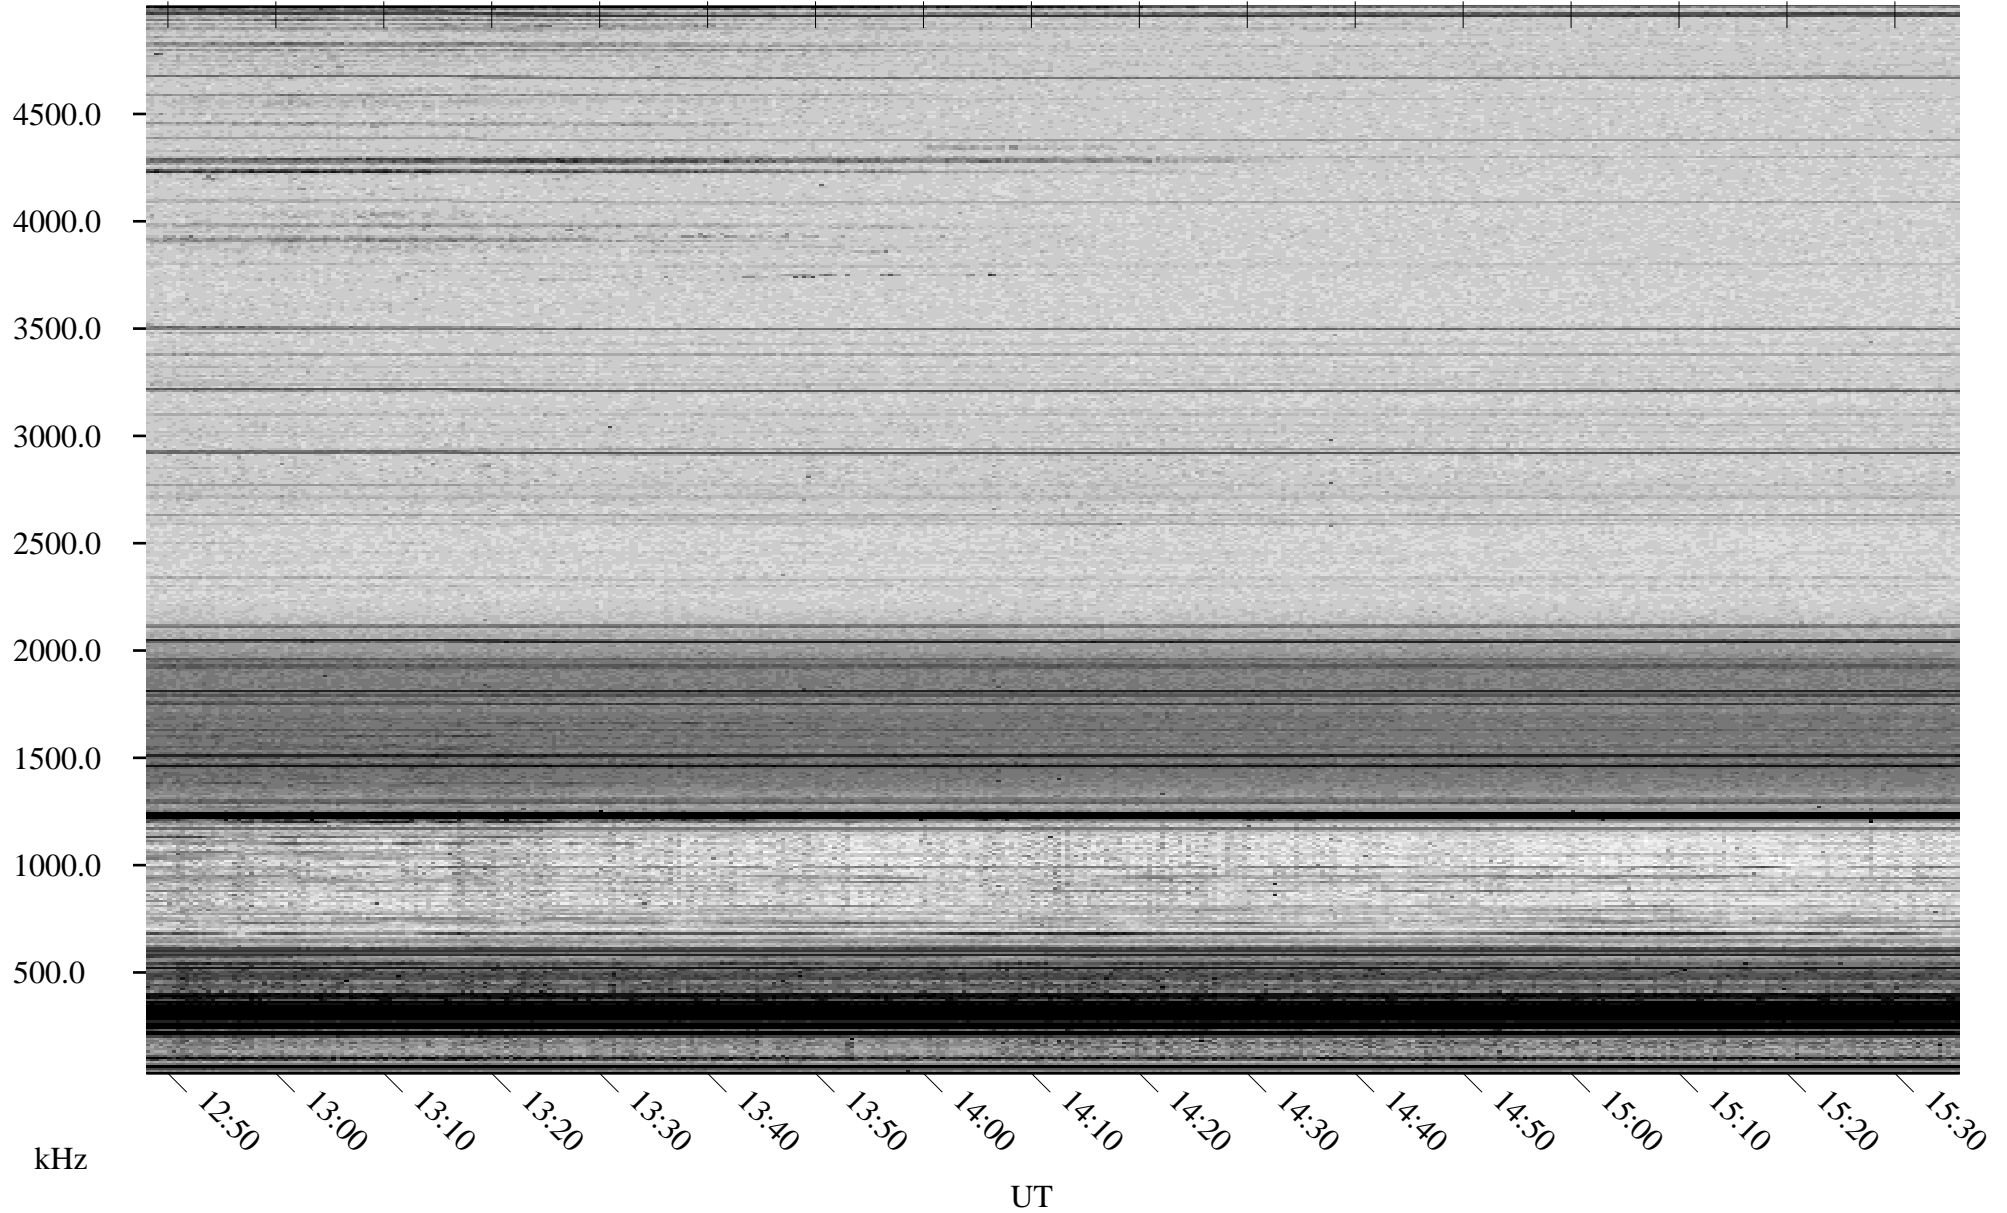

# 03/30/2009 Churchill, Manitoba

Linear Scale    Black = 161    White = 15

ch090881.r00SUm max\_12

Page 5

# 03/30/2009 Churchill, Manitoba

Linear Scale    Black = 161    White = 15

ch09088l.r00SUm max\_12

Page 6

# 03/30/2009 Churchill, Manitoba

Linear Scale    Black = 161    White = 15

ch090881.r00SUm max\_12

Page 7

# 03/30/2009 Churchill, Manitoba

Linear Scale    Black = 161    White = 15

ch090881.r00SUm max\_12