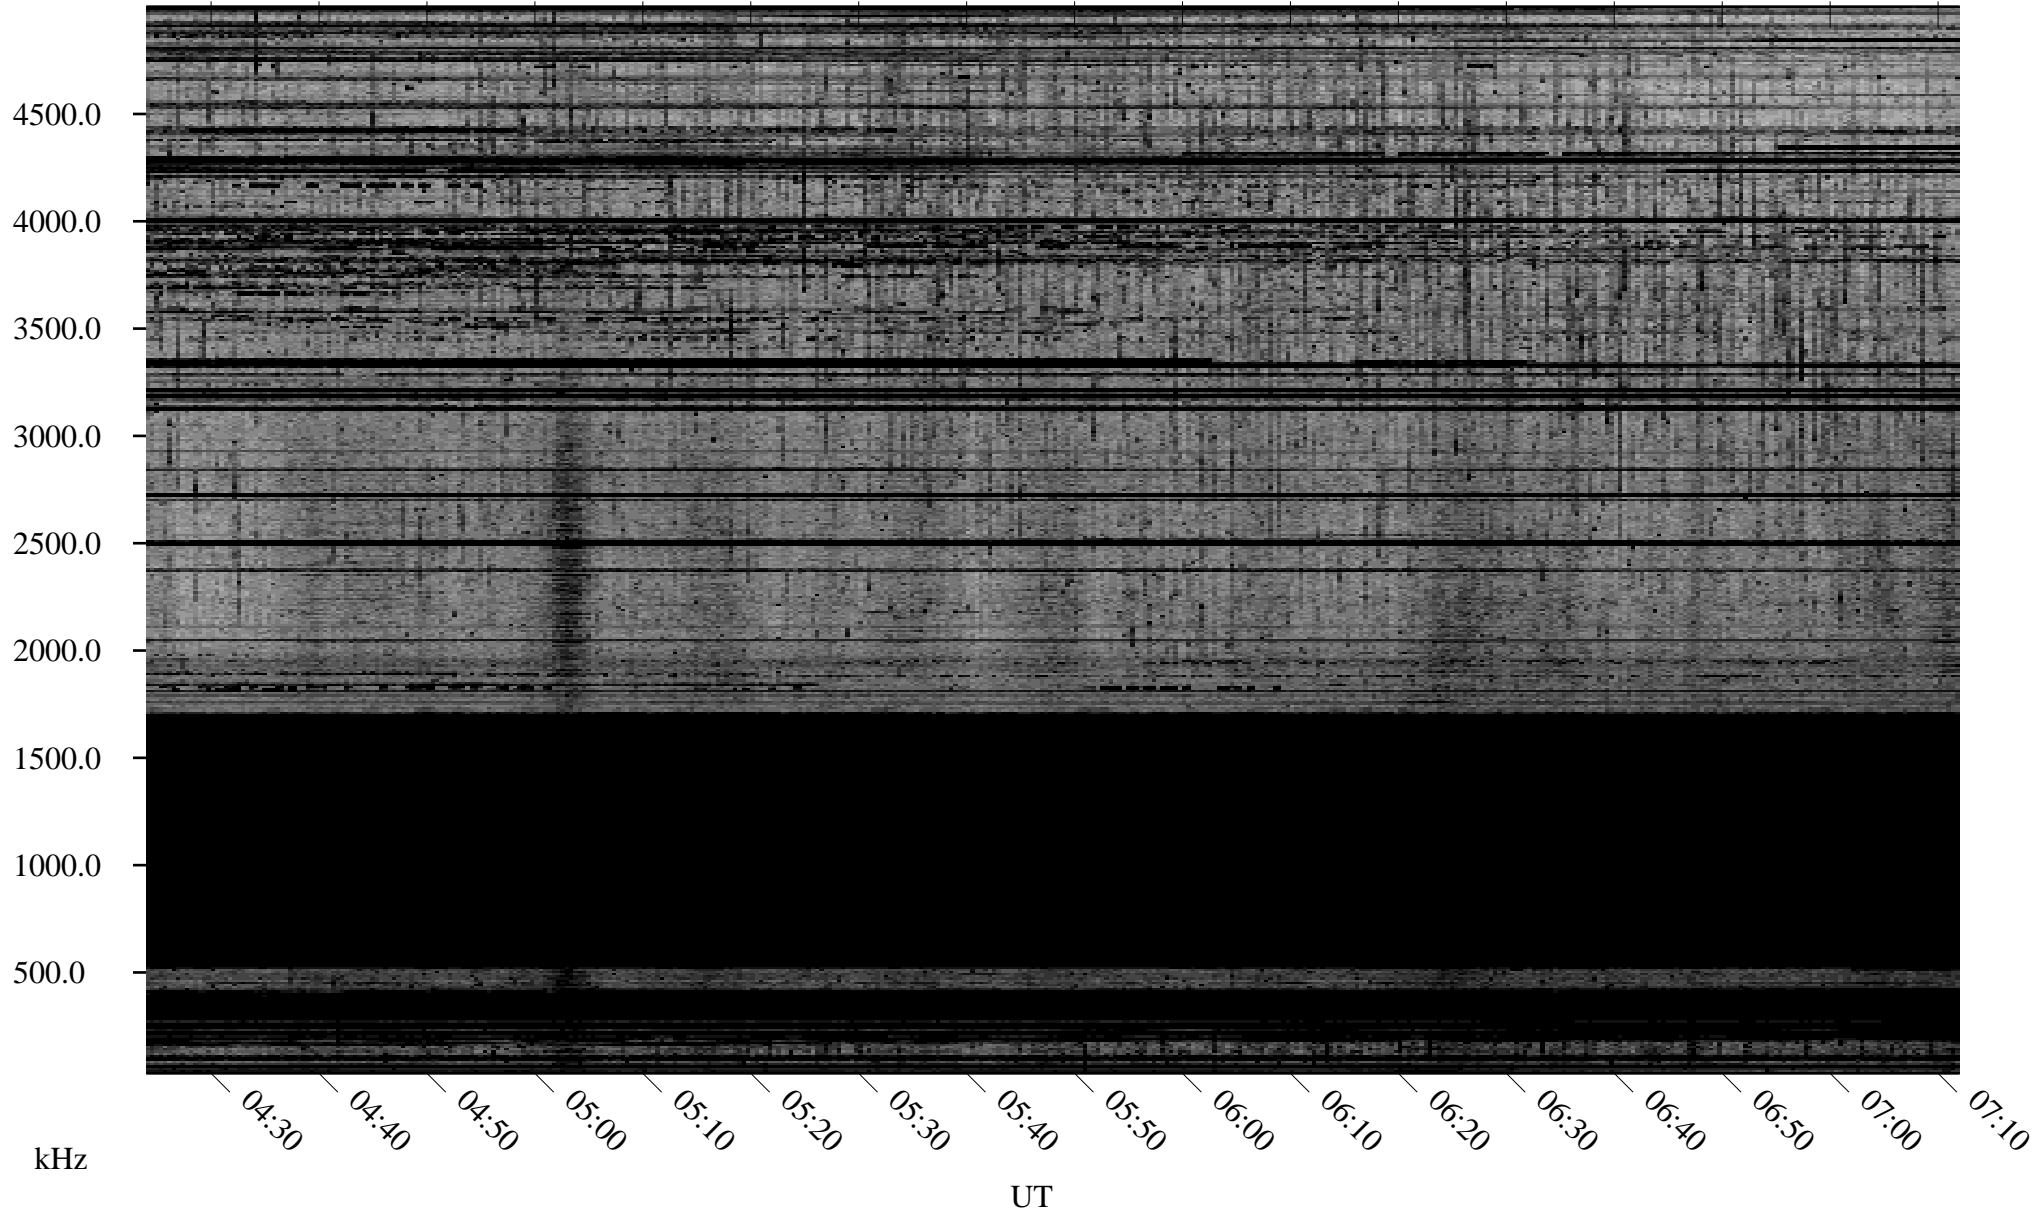

# 03/30/2009 Churchill, Manitoba

Linear Scale    Black = 161    White = 15

ch09088l.r00SUm max\_12

Page 3

# 03/30/2009 Churchill, Manitoba

Linear Scale    Black = 161    White = 15

ch09088l.r00SUm max\_12

Page 4