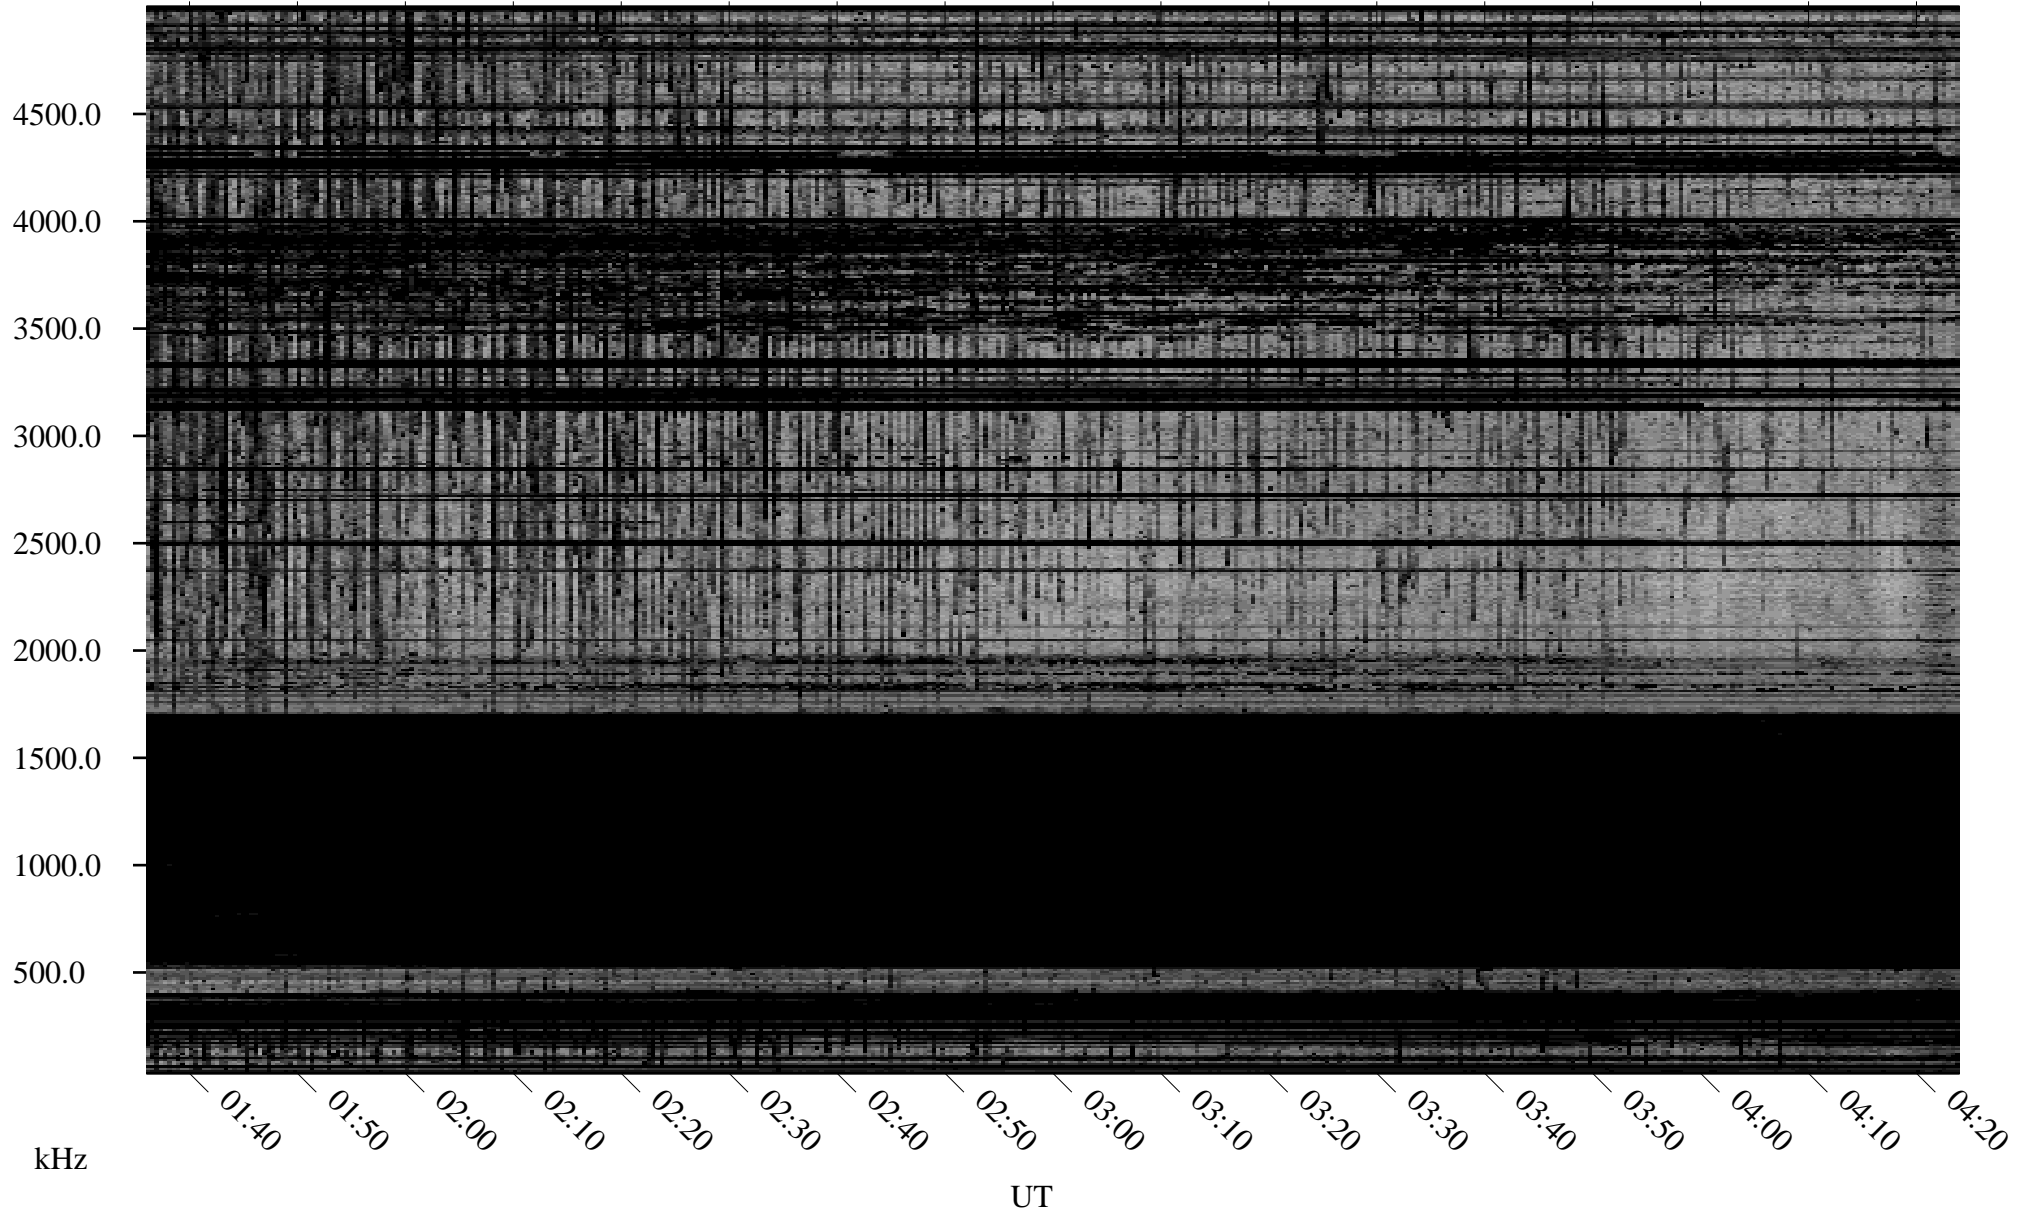

# 03/29/2009 Churchill, Manitoba

Linear Scale    Black = 161    White = 15

ch09088l.r00SUm max\_12

Page 1

# 03/29/2009 Churchill, Manitoba

Linear Scale    Black = 161    White = 15

ch09088l.r00SUm max\_12

Page 2

# 03/30/2009 Churchill, Manitoba

Linear Scale    Black = 161    White = 15

ch09088l.r00SUm max\_12

Page 3

# 03/30/2009 Churchill, Manitoba

Linear Scale    Black = 161    White = 15

ch09088l.r00SUm max\_12

Page 4