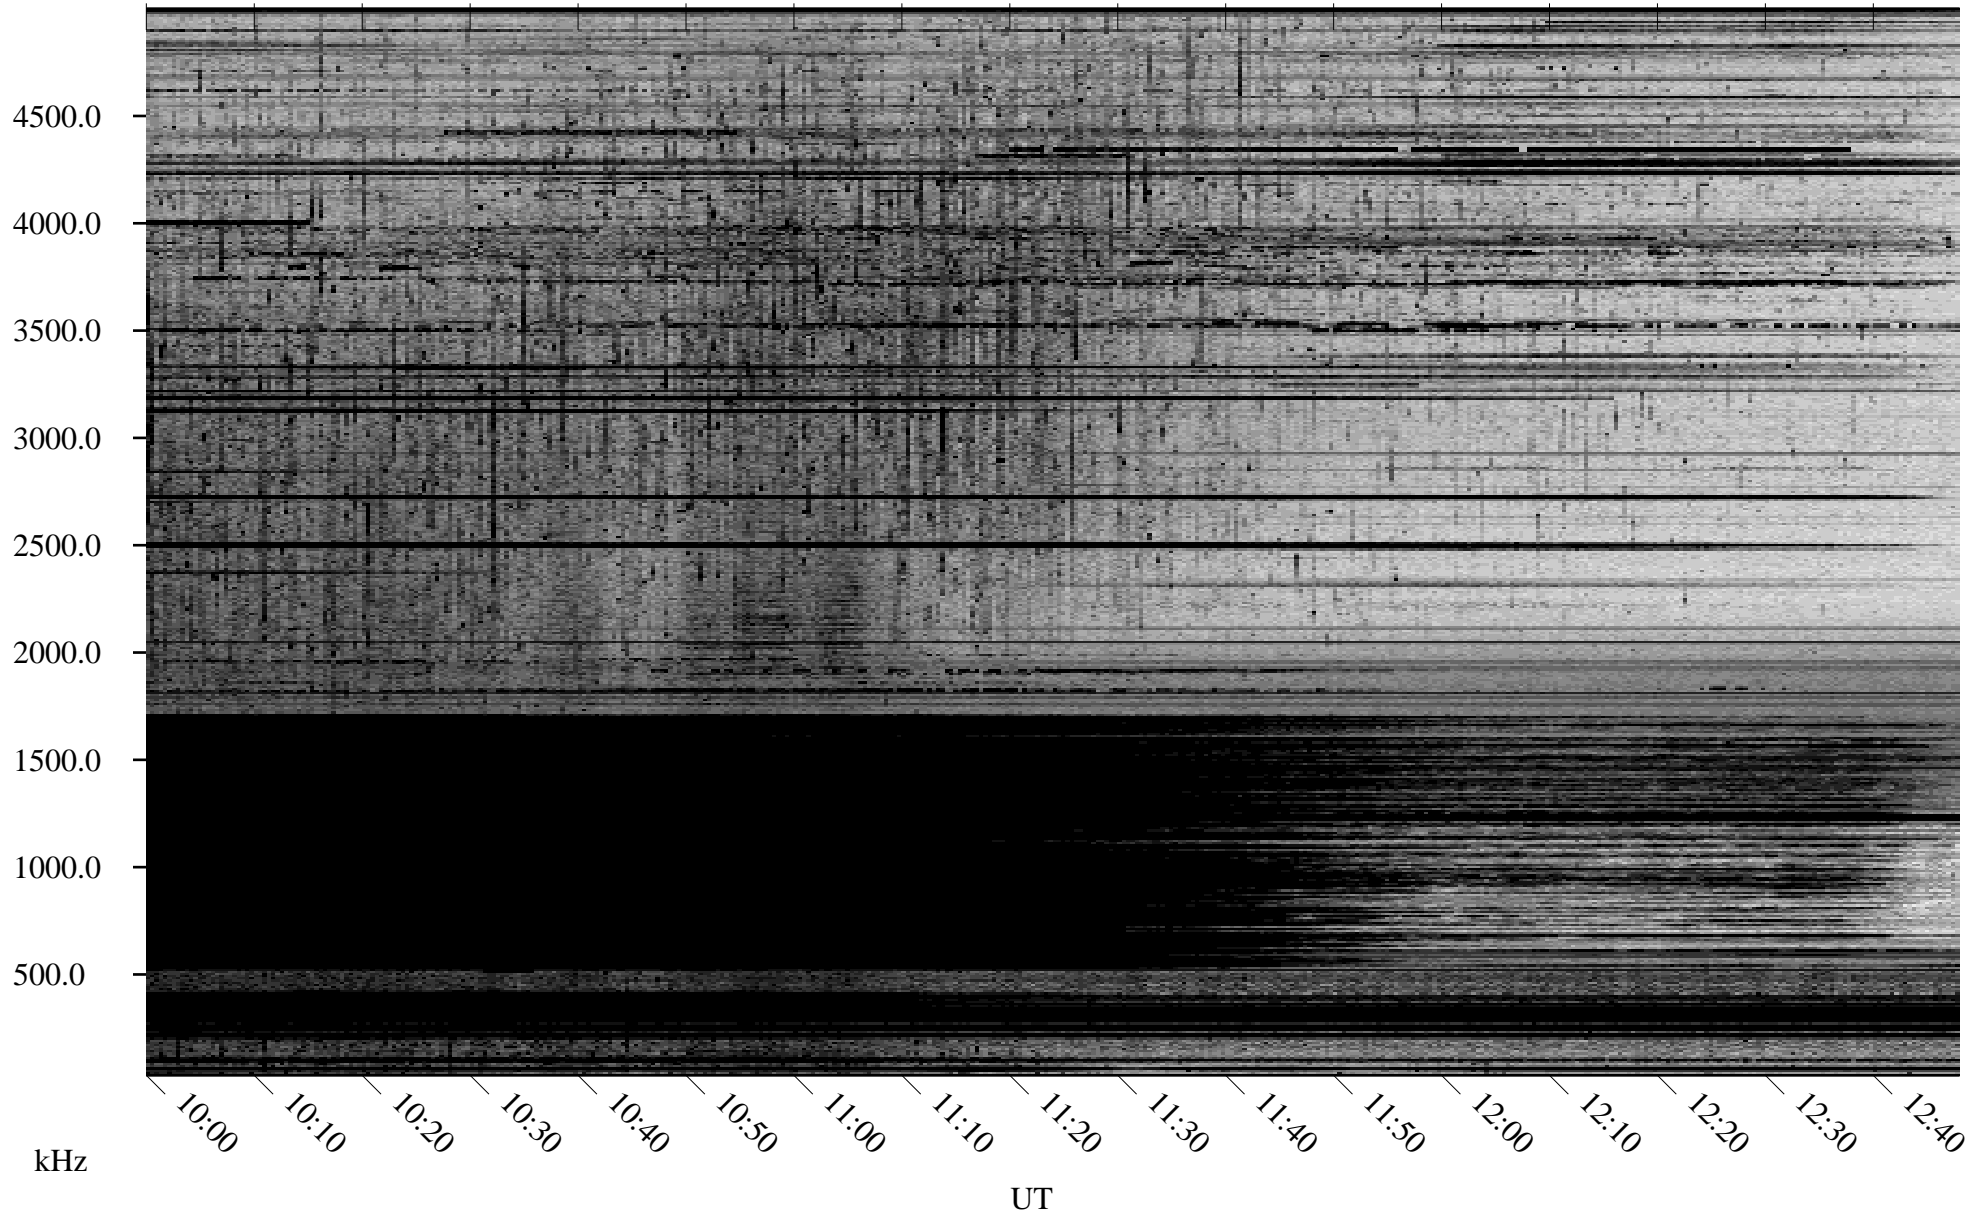

03/30/2009 Churchill, Manitoba

Linear Scale Black = 161 White = 15

ch09089l.r00SUm max_12

Page 1

03/30/2009 Churchill, Manitoba

Linear Scale Black = 161 White = 15

ch09089l.r00SUm max_12

Page 2

03/31/2009 Churchill, Manitoba

Linear Scale Black = 161 White = 15

ch09089l.r00SUm max_12

Page 3

03/31/2009 Churchill, Manitoba

Linear Scale Black = 161 White = 15

ch09089l.r00SUm max_12

Page 4

03/31/2009 Churchill, Manitoba

Linear Scale Black = 161 White = 15

ch090891.r00SUM max_12

Page 5

03/31/2009 Churchill, Manitoba

Linear Scale Black = 161 White = 15

ch09089l.r00SUm max_12

Page 6

03/31/2009 Churchill, Manitoba

Linear Scale Black = 161 White = 15

ch09089l.r00SUm max_12

Page 7

03/31/2009 Churchill, Manitoba

Linear Scale Black = 161 White = 15

ch09089l.r00SUm max_12