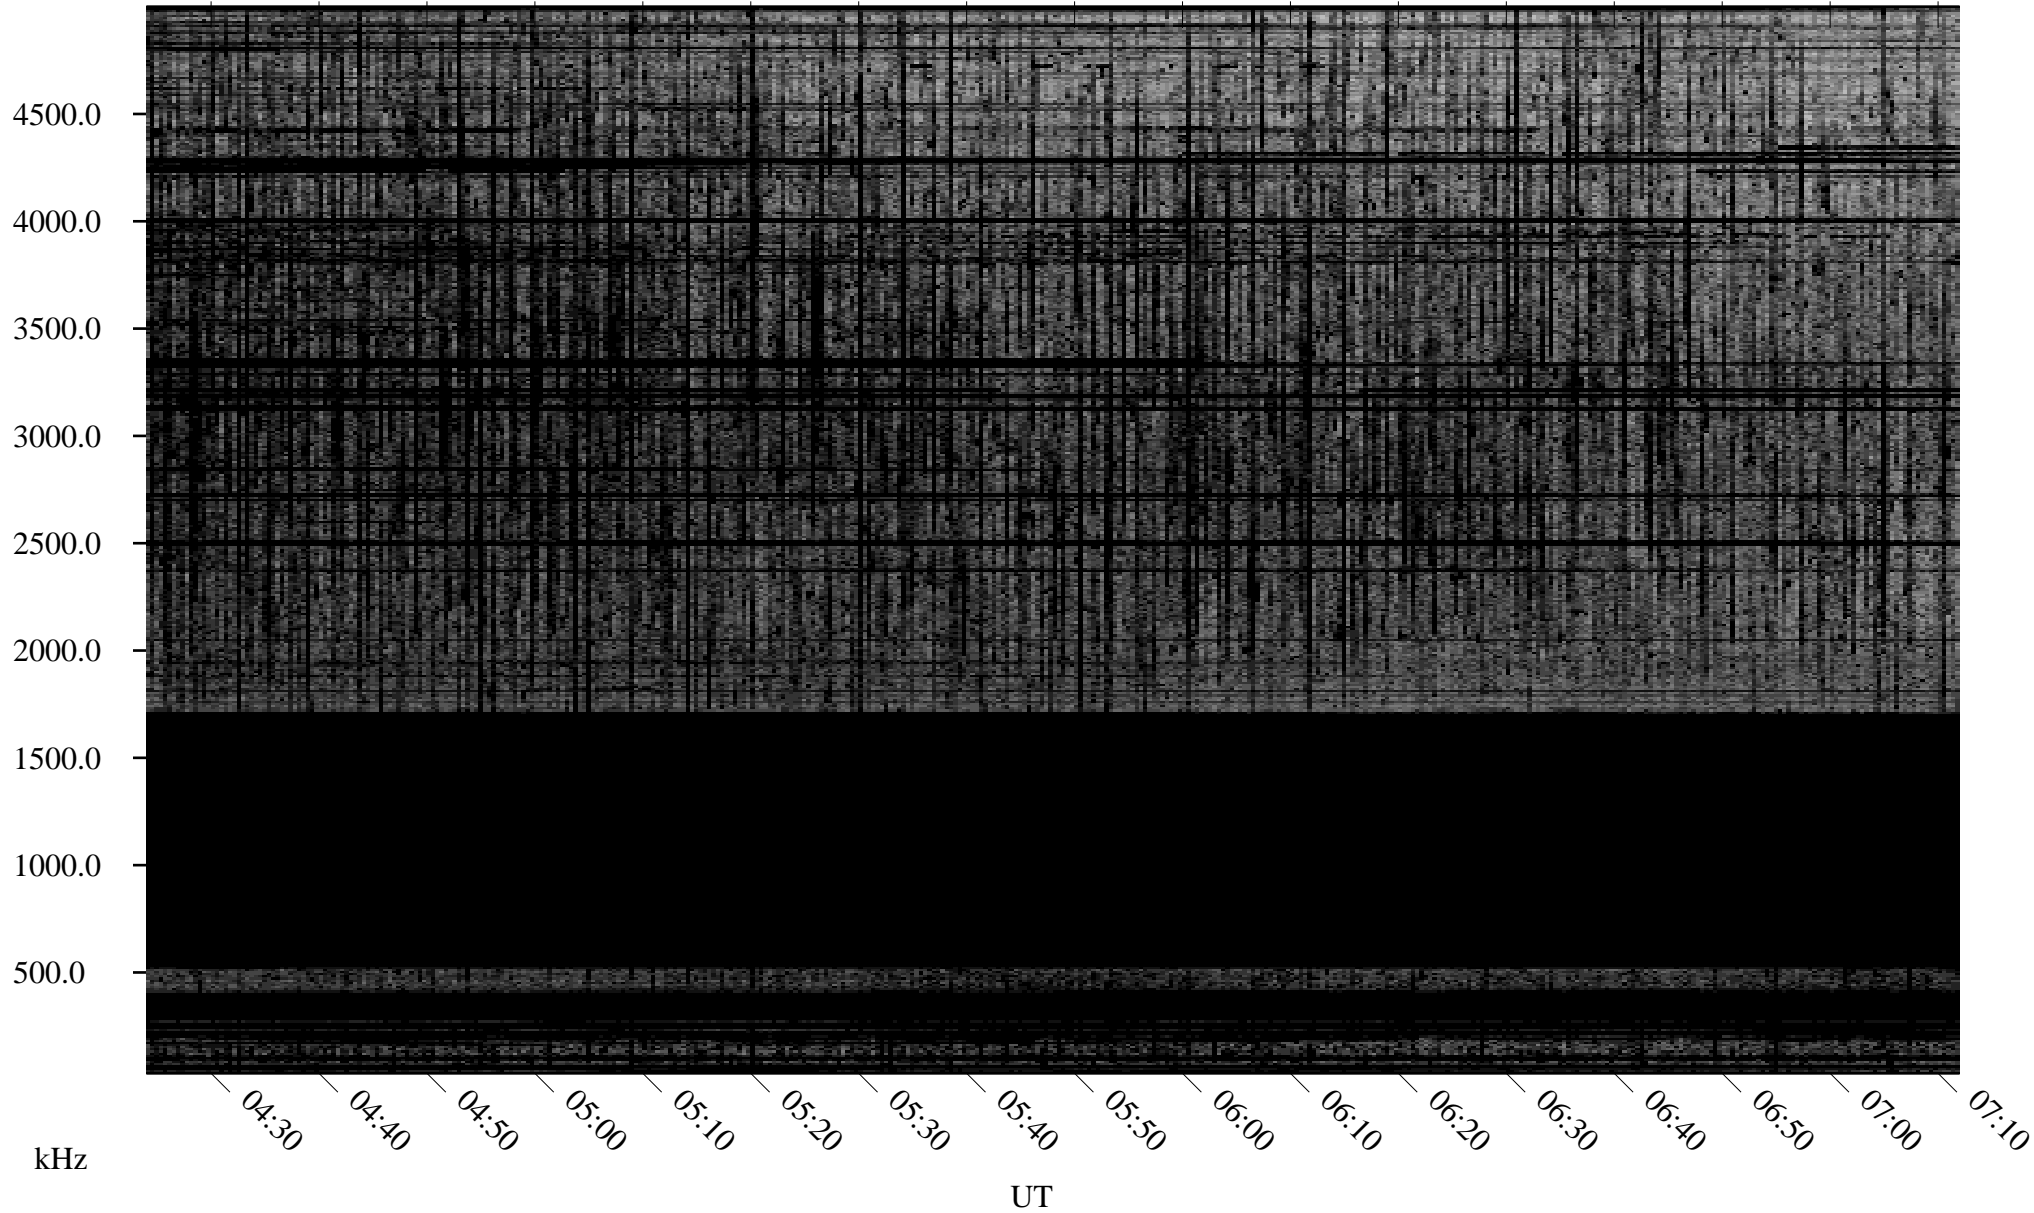

03/30/2009 Churchill, Manitoba

Linear Scale Black = 161 White = 15

ch09089l.r00SUm max_12

Page 1

03/30/2009 Churchill, Manitoba

Linear Scale Black = 161 White = 15

ch09089l.r00SUm max_12

Page 2

03/31/2009 Churchill, Manitoba

Linear Scale Black = 161 White = 15

ch09089l.r00SUm max_12

Page 3

03/31/2009 Churchill, Manitoba

Linear Scale Black = 161 White = 15

ch09089l.r00SUm max_12

Page 4

03/31/2009 Churchill, Manitoba

Linear Scale Black = 161 White = 15

ch090891.r00SUM max_12

Page 5

03/31/2009 Churchill, Manitoba

Linear Scale Black = 161 White = 15

ch09089l.r00SUm max_12

Page 6

03/31/2009 Churchill, Manitoba

Linear Scale Black = 161 White = 15

ch09089l.r00SUm max_12

Page 7

03/31/2009 Churchill, Manitoba

Linear Scale Black = 161 White = 15

ch09089l.r00SUm max_12