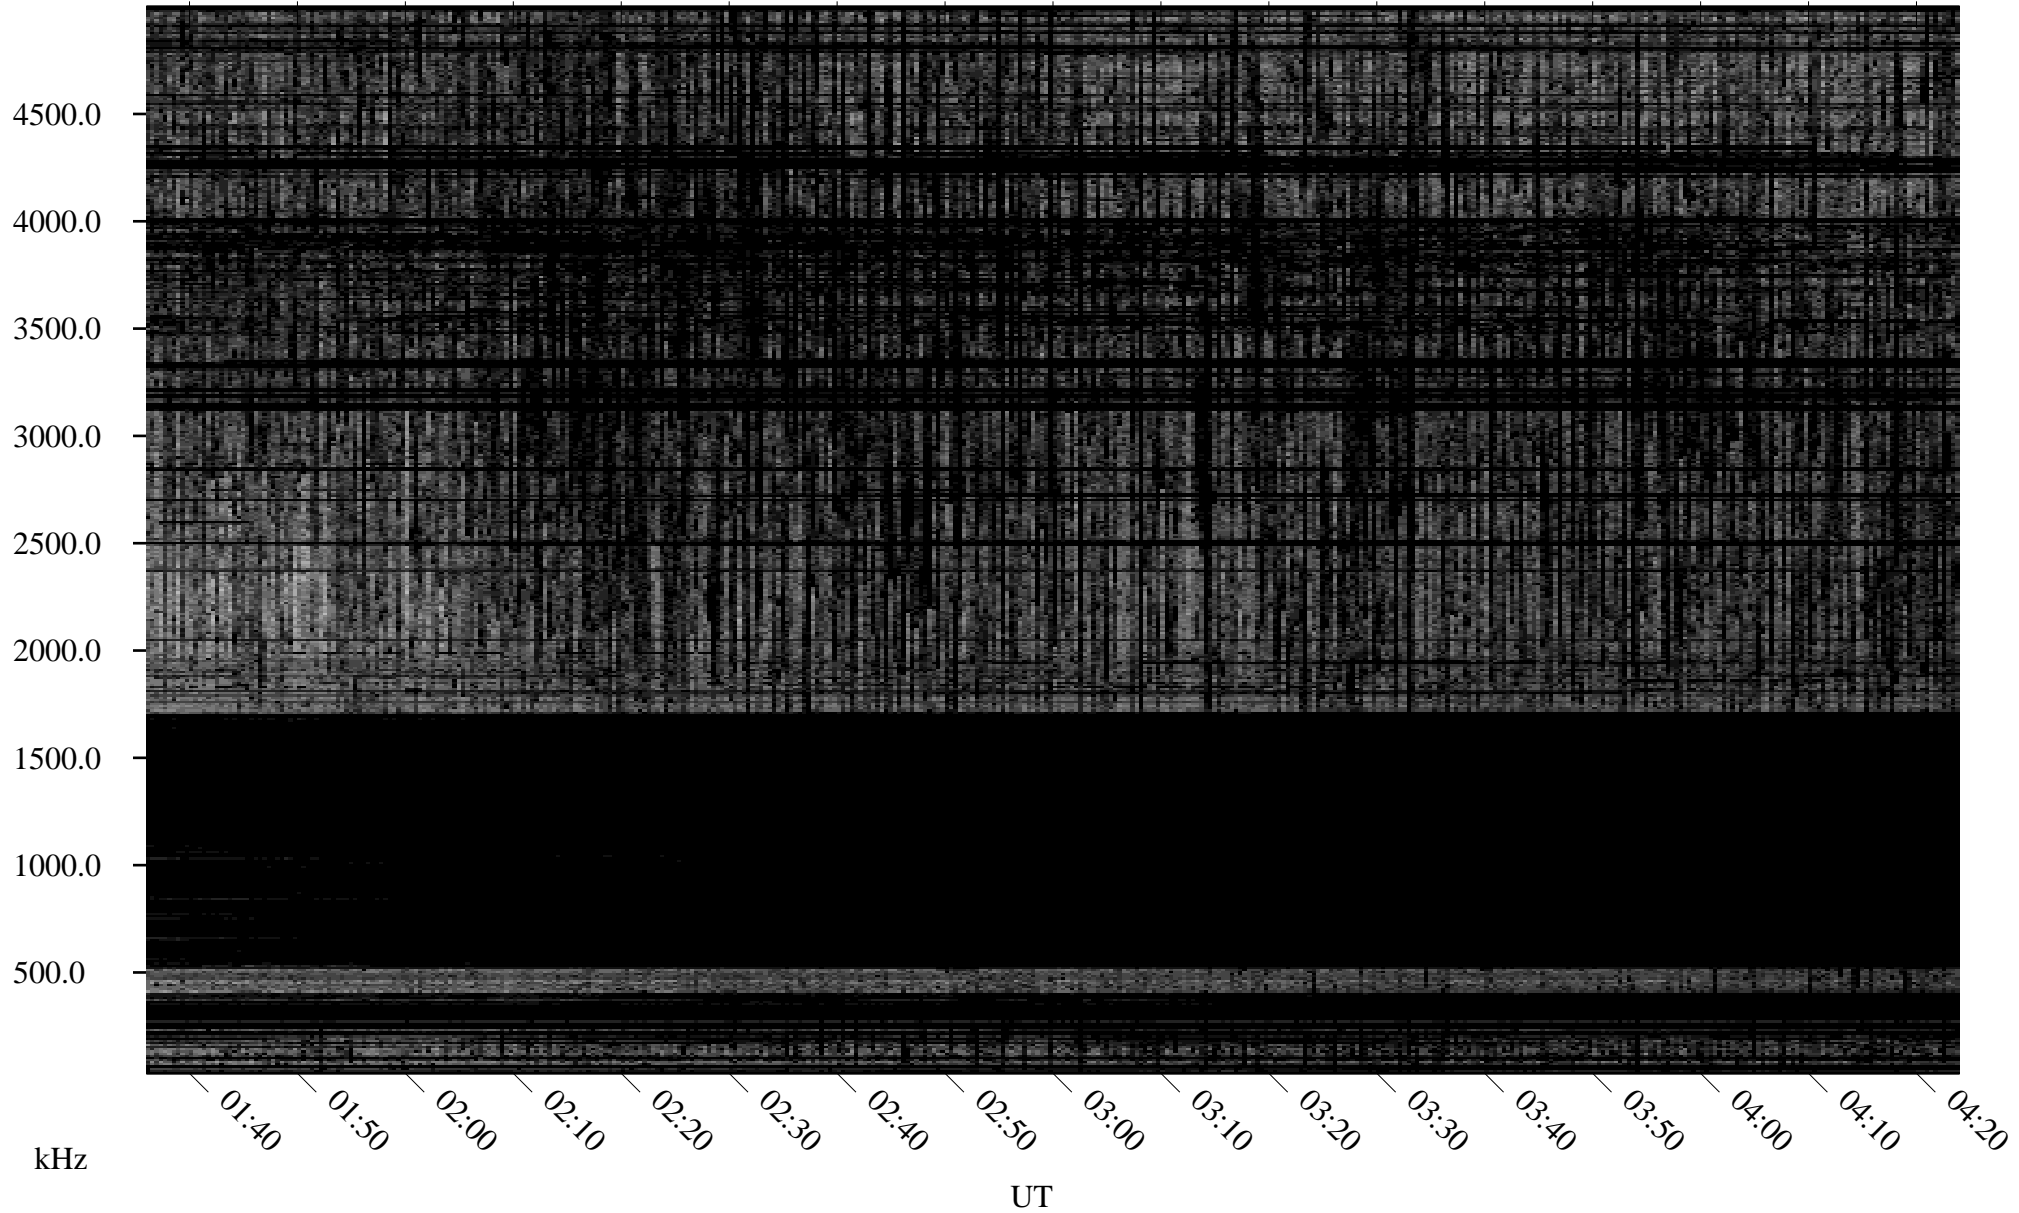

03/30/2009 Churchill, Manitoba

Linear Scale Black = 161 White = 15

ch09089l.r00SUm max_12

Page 1

03/30/2009 Churchill, Manitoba

Linear Scale Black = 161 White = 15

ch09089l.r00SUm max_12

Page 2

03/31/2009 Churchill, Manitoba

Linear Scale Black = 161 White = 15

ch09089l.r00SUm max_12

Page 3

03/31/2009 Churchill, Manitoba

Linear Scale Black = 161 White = 15

ch09089l.r00SUm max_12

Page 4

03/31/2009 Churchill, Manitoba

Linear Scale Black = 161 White = 15

ch090891.r00SUM max_12

Page 5

03/31/2009 Churchill, Manitoba

Linear Scale Black = 161 White = 15

ch09089l.r00SUm max_12

Page 6

03/31/2009 Churchill, Manitoba

Linear Scale Black = 161 White = 15

ch09089l.r00SUm max_12

Page 7

03/31/2009 Churchill, Manitoba

Linear Scale Black = 161 White = 15

ch09089l.r00SUm max_12