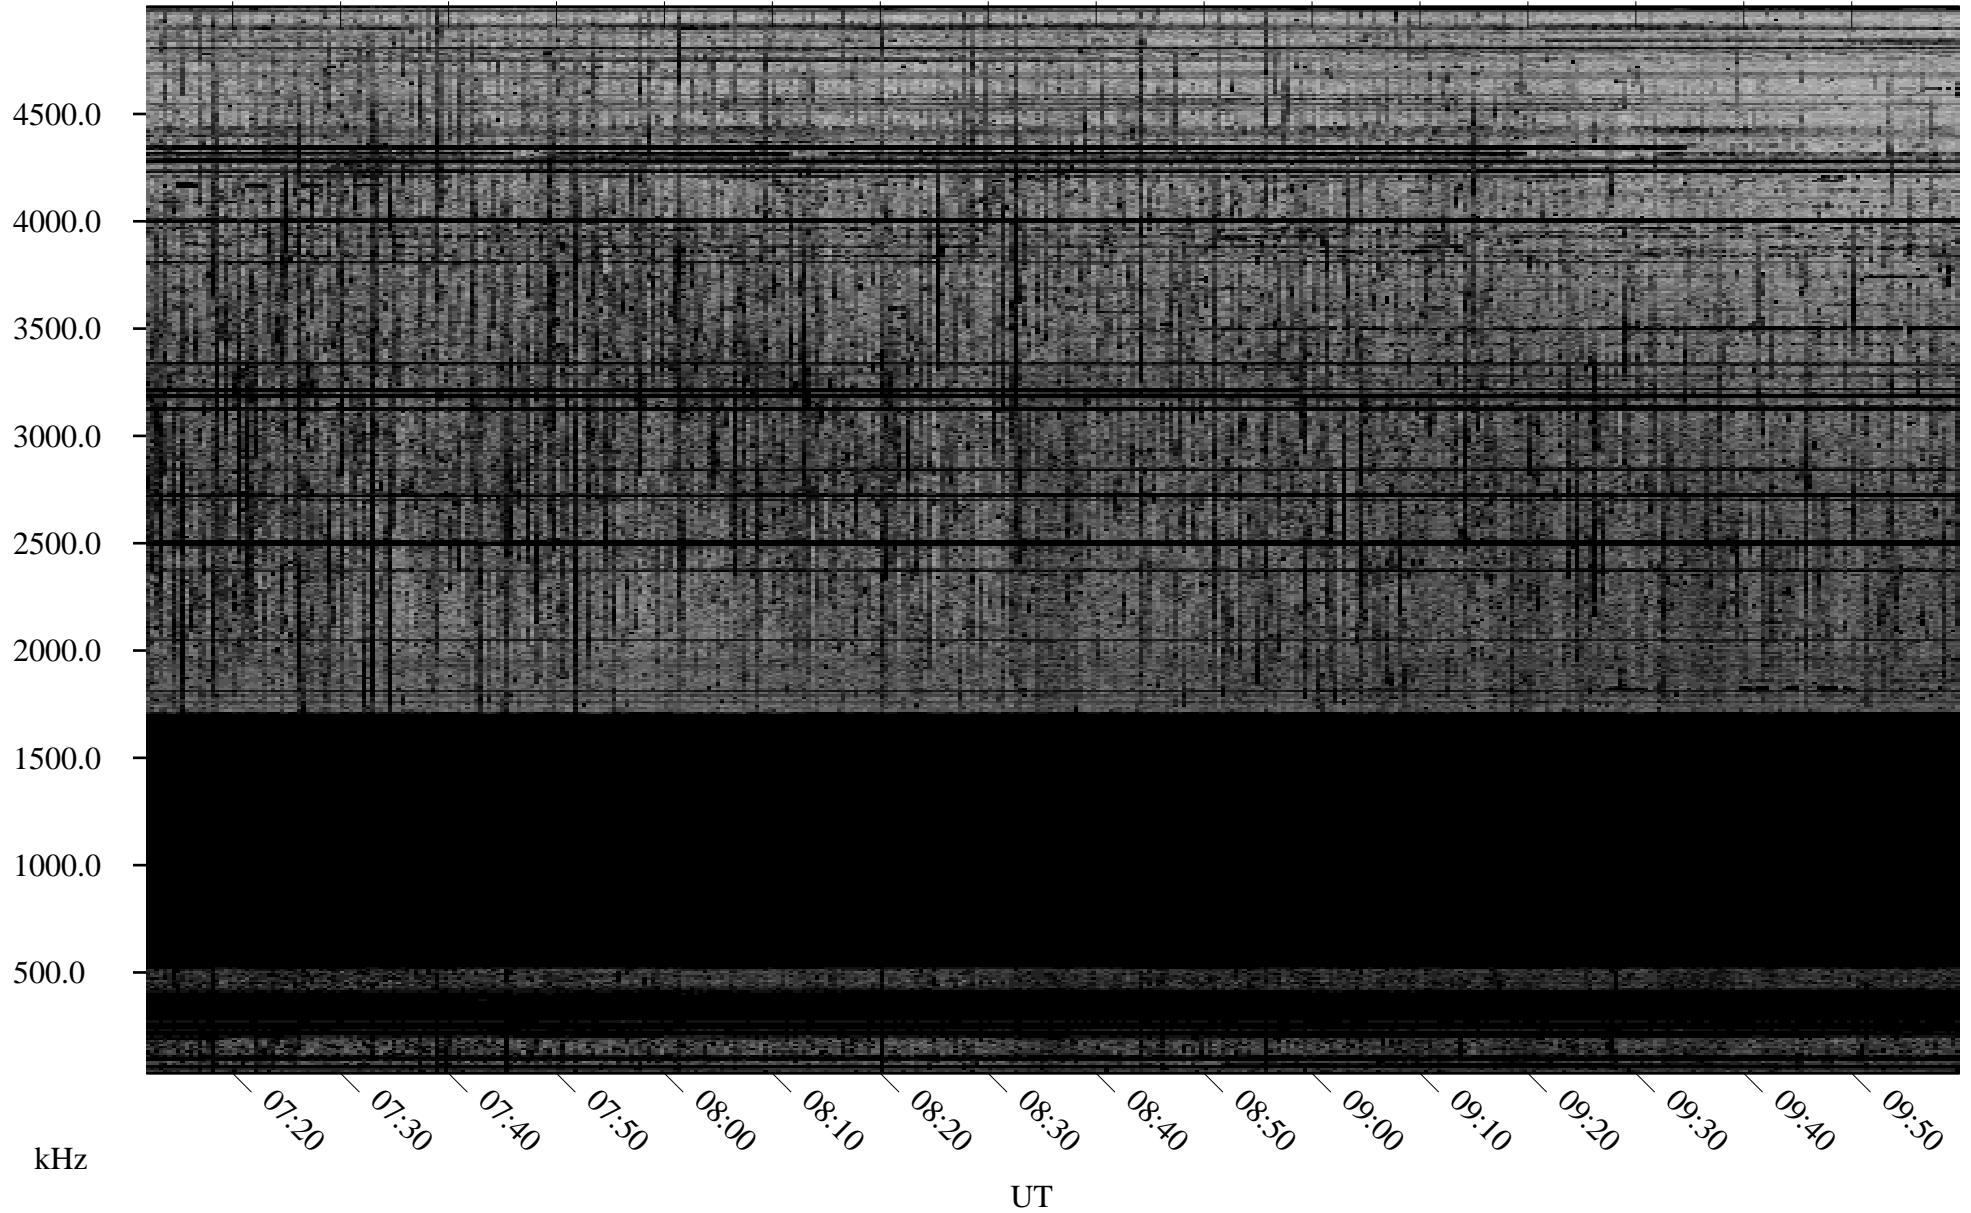

03/30/2009 Churchill, Manitoba

Linear Scale Black = 161 White = 15

ch09089l.r00SUm max_12

Page 1

03/30/2009 Churchill, Manitoba

Linear Scale Black = 161 White = 15

ch09089l.r00SUm max_12

Page 2

03/31/2009 Churchill, Manitoba

Linear Scale Black = 161 White = 15

ch09089l.r00SUm max_12

Page 3

03/31/2009 Churchill, Manitoba

Linear Scale Black = 161 White = 15

ch09089l.r00SUm max_12

Page 4

03/31/2009 Churchill, Manitoba

Linear Scale Black = 161 White = 15

ch090891.r00SUM max_12

Page 5

03/31/2009 Churchill, Manitoba

Linear Scale Black = 161 White = 15

ch09089l.r00SUm max_12

Page 6

03/31/2009 Churchill, Manitoba

Linear Scale Black = 161 White = 15

ch09089l.r00SUm max_12

Page 7

03/31/2009 Churchill, Manitoba

Linear Scale Black = 161 White = 15

ch09089l.r00SUm max_12