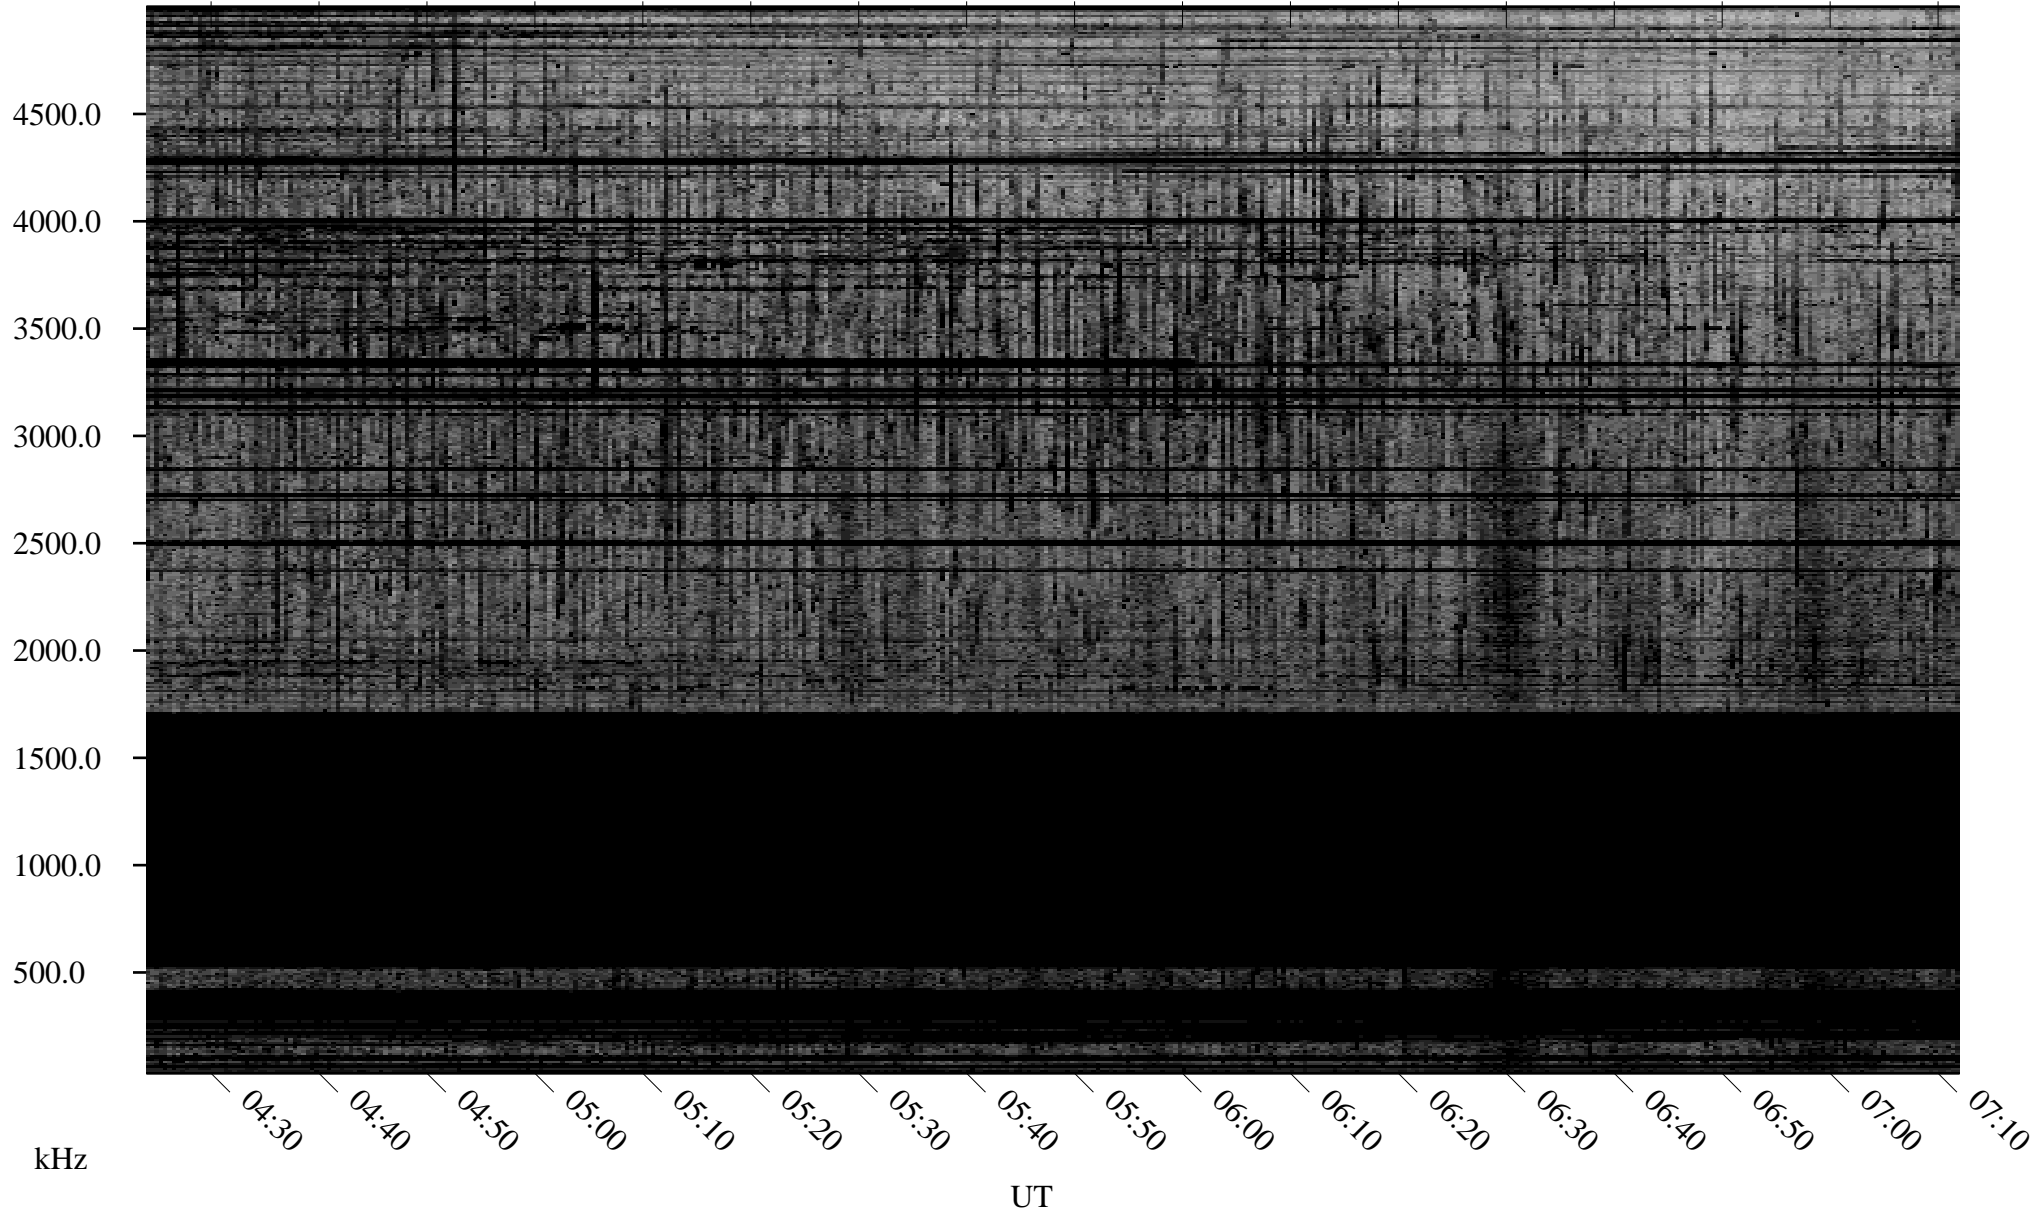

# 03/31/2009 Churchill, Manitoba

Linear Scale    Black = 161    White = 15

ch09090l.r00SUm max\_12

Page 1

# 03/31/2009 Churchill, Manitoba

Linear Scale    Black = 161    White = 15

ch09090l.r00SUm max\_12

Page 2

# 04/01/2009 Churchill, Manitoba

Linear Scale    Black = 161    White = 15

ch09090l.r00SUm max\_12

Page 3

# 04/01/2009 Churchill, Manitoba

Linear Scale    Black = 161    White = 15

ch09090l.r00SUm max\_12

Page 4