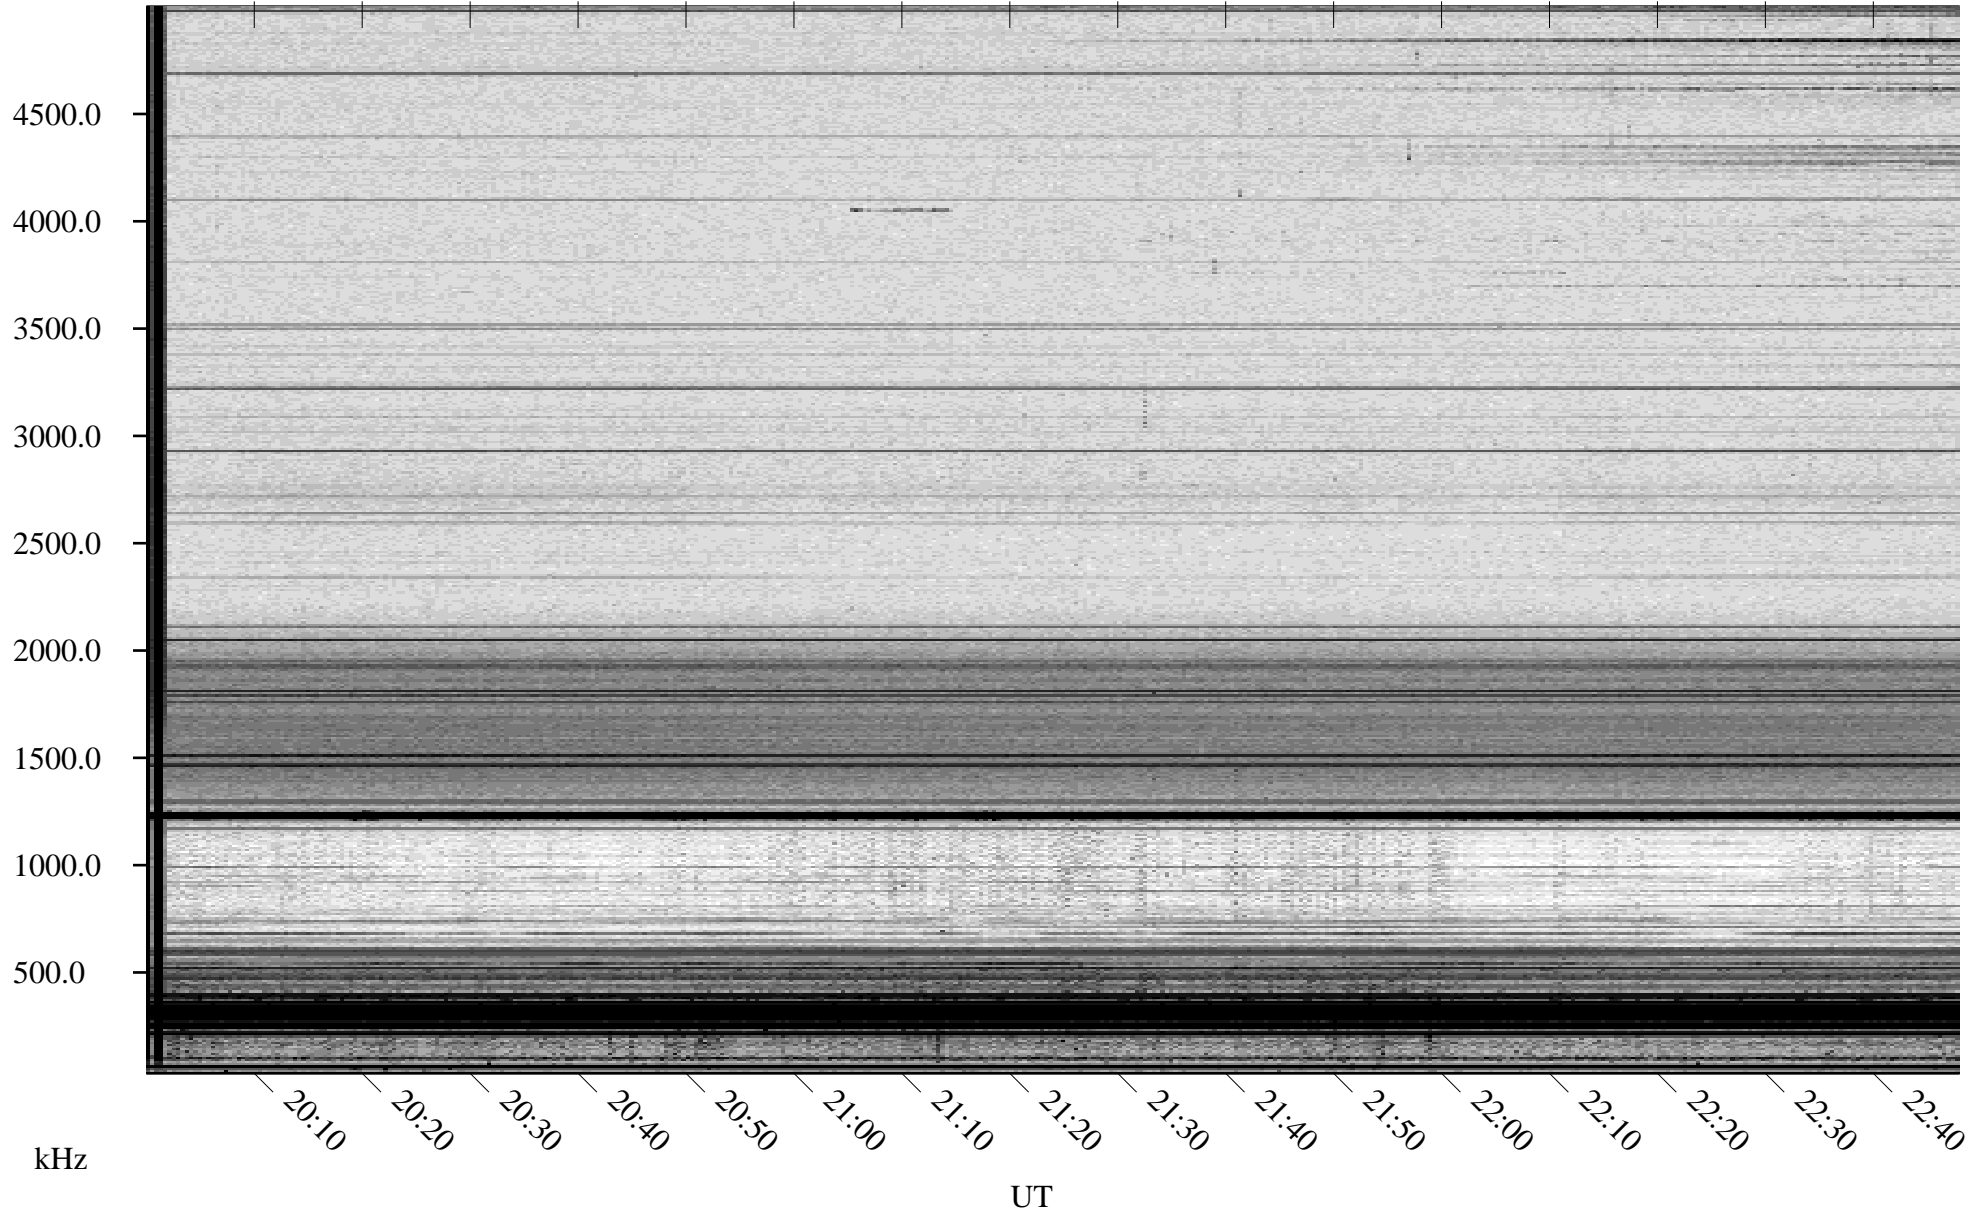

# 03/31/2009 Churchill, Manitoba

Linear Scale    Black = 161    White = 15

ch09090l.r00SUm max\_12

Page 1

# 03/31/2009 Churchill, Manitoba

Linear Scale    Black = 161    White = 15

ch09090l.r00SUm max\_12

Page 2

# 04/01/2009 Churchill, Manitoba

Linear Scale    Black = 161    White = 15

ch09090l.r00SUm max\_12

Page 3

# 04/01/2009 Churchill, Manitoba

Linear Scale    Black = 161    White = 15

ch09090l.r00SUm max\_12

Page 4