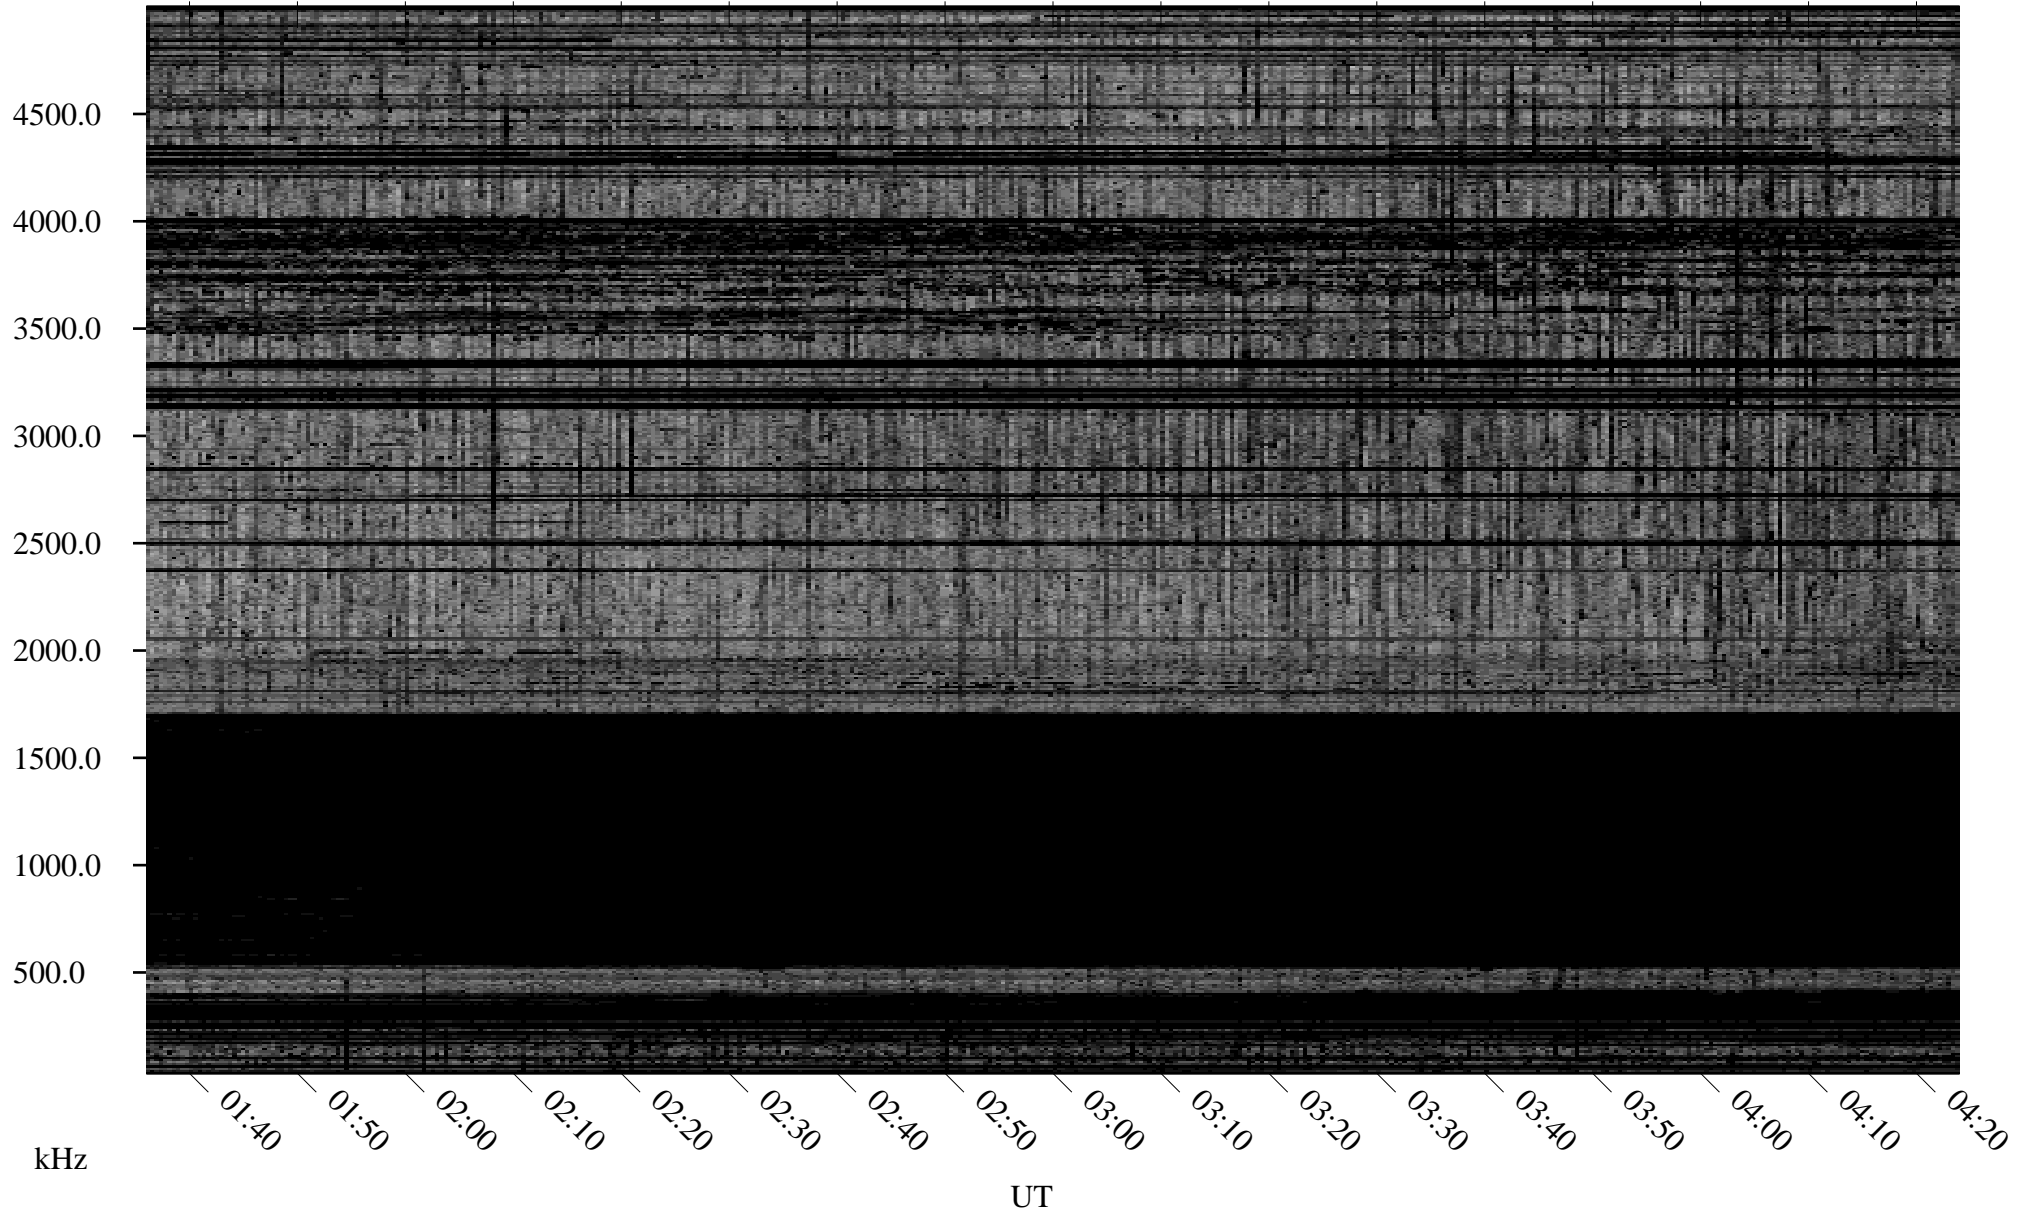

# 03/31/2009 Churchill, Manitoba

Linear Scale    Black = 161    White = 15

ch09090l.r00SUm max\_12

Page 1

# 03/31/2009 Churchill, Manitoba

Linear Scale    Black = 161    White = 15

ch09090l.r00SUm max\_12

Page 2

# 04/01/2009 Churchill, Manitoba

Linear Scale    Black = 161    White = 15

ch09090l.r00SUm max\_12

Page 3

# 04/01/2009 Churchill, Manitoba

Linear Scale    Black = 161    White = 15

ch09090l.r00SUm max\_12

Page 4