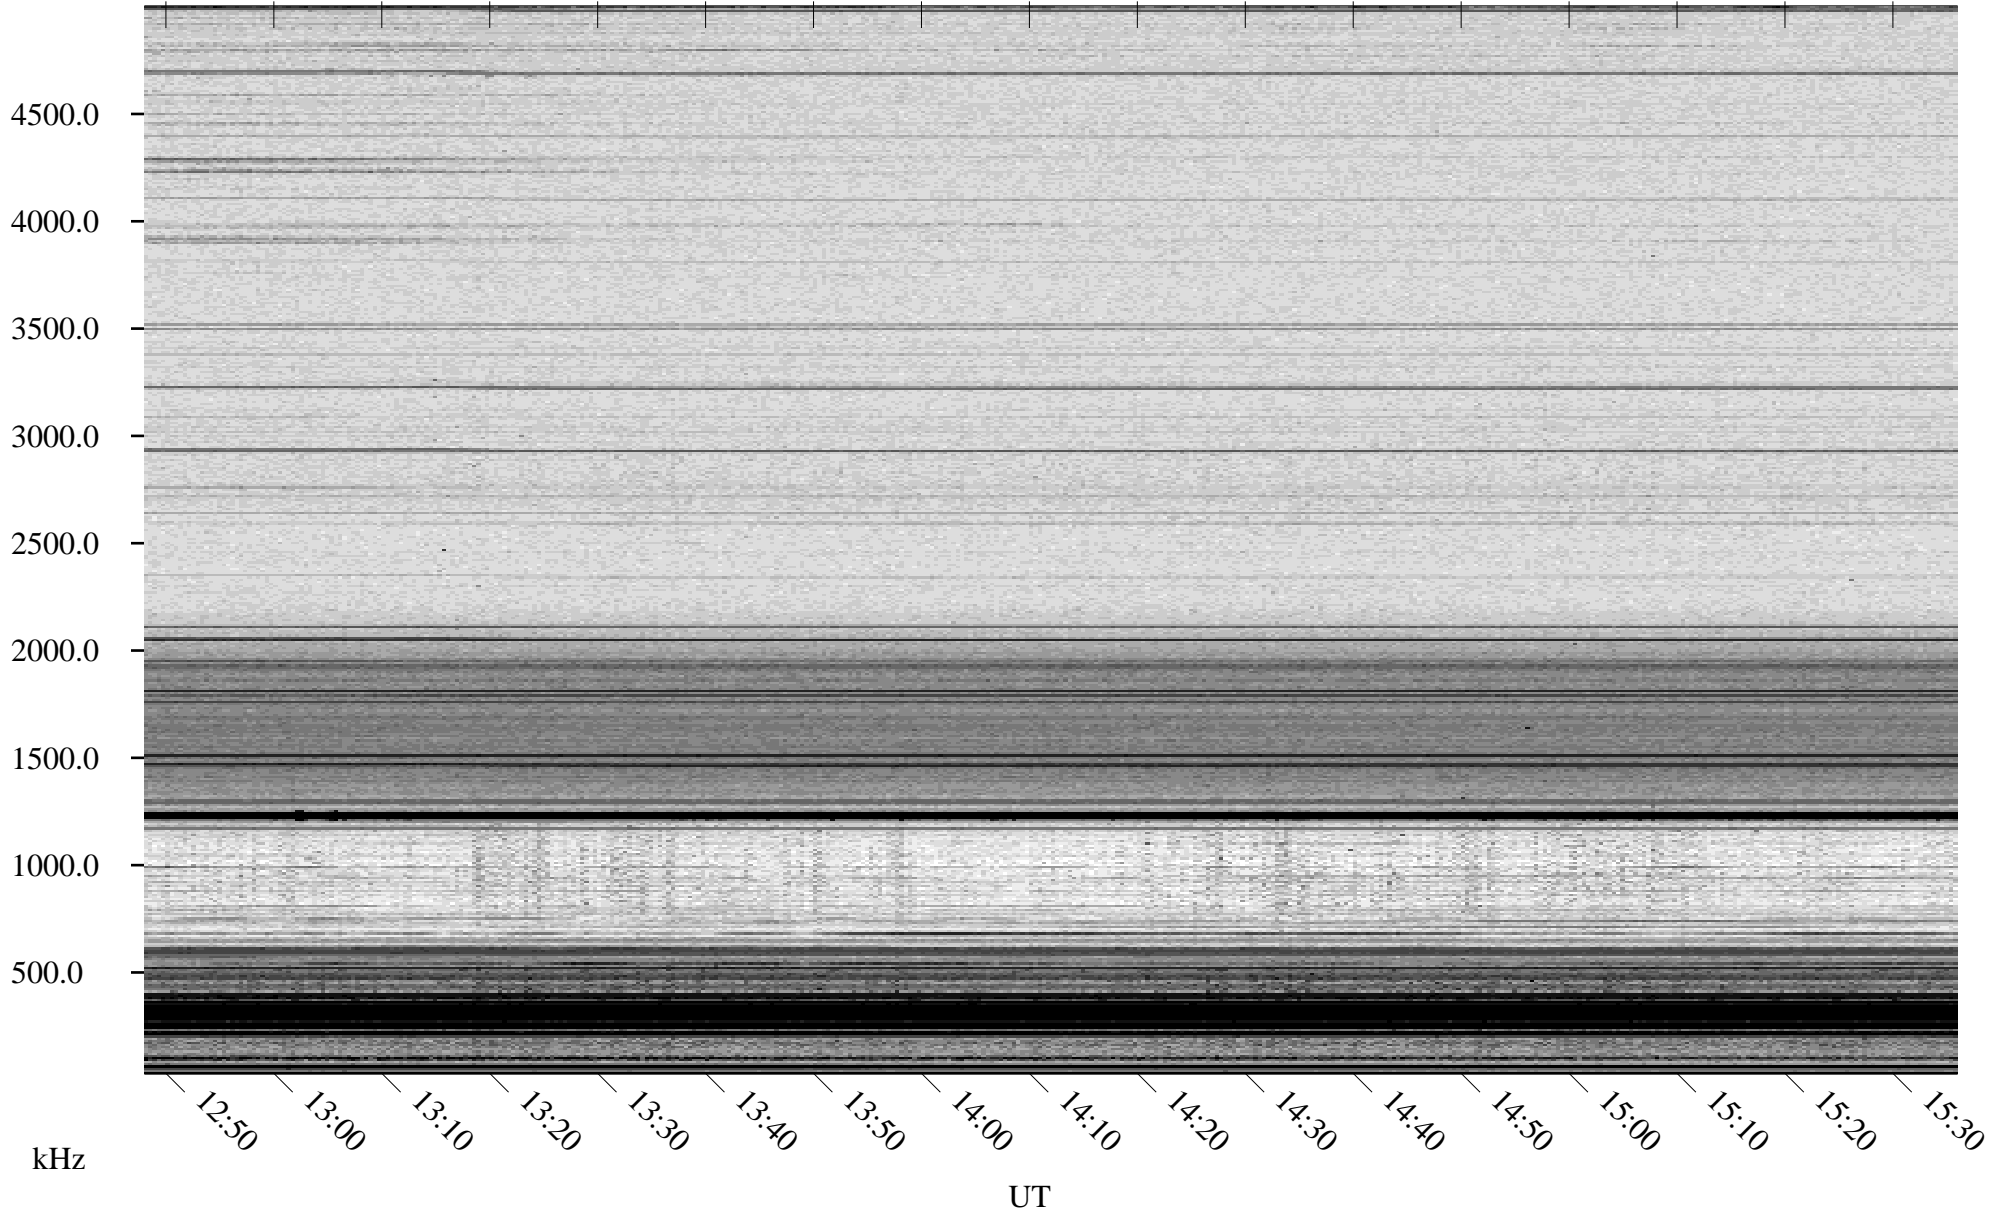

# 04/01/2009 Churchill, Manitoba

Linear Scale    Black = 161    White = 15

ch09090l.r00SUm max\_12

Page 5

# 04/01/2009 Churchill, Manitoba

Linear Scale    Black = 161    White = 15

ch09090l.r00SUm max\_12

Page 6

# 04/01/2009 Churchill, Manitoba

Linear Scale    Black = 161    White = 15

ch09090l.r00SUm max\_12

Page 7

# 04/01/2009 Churchill, Manitoba

Linear Scale    Black = 161    White = 15

ch09090l.r00SUm max\_12