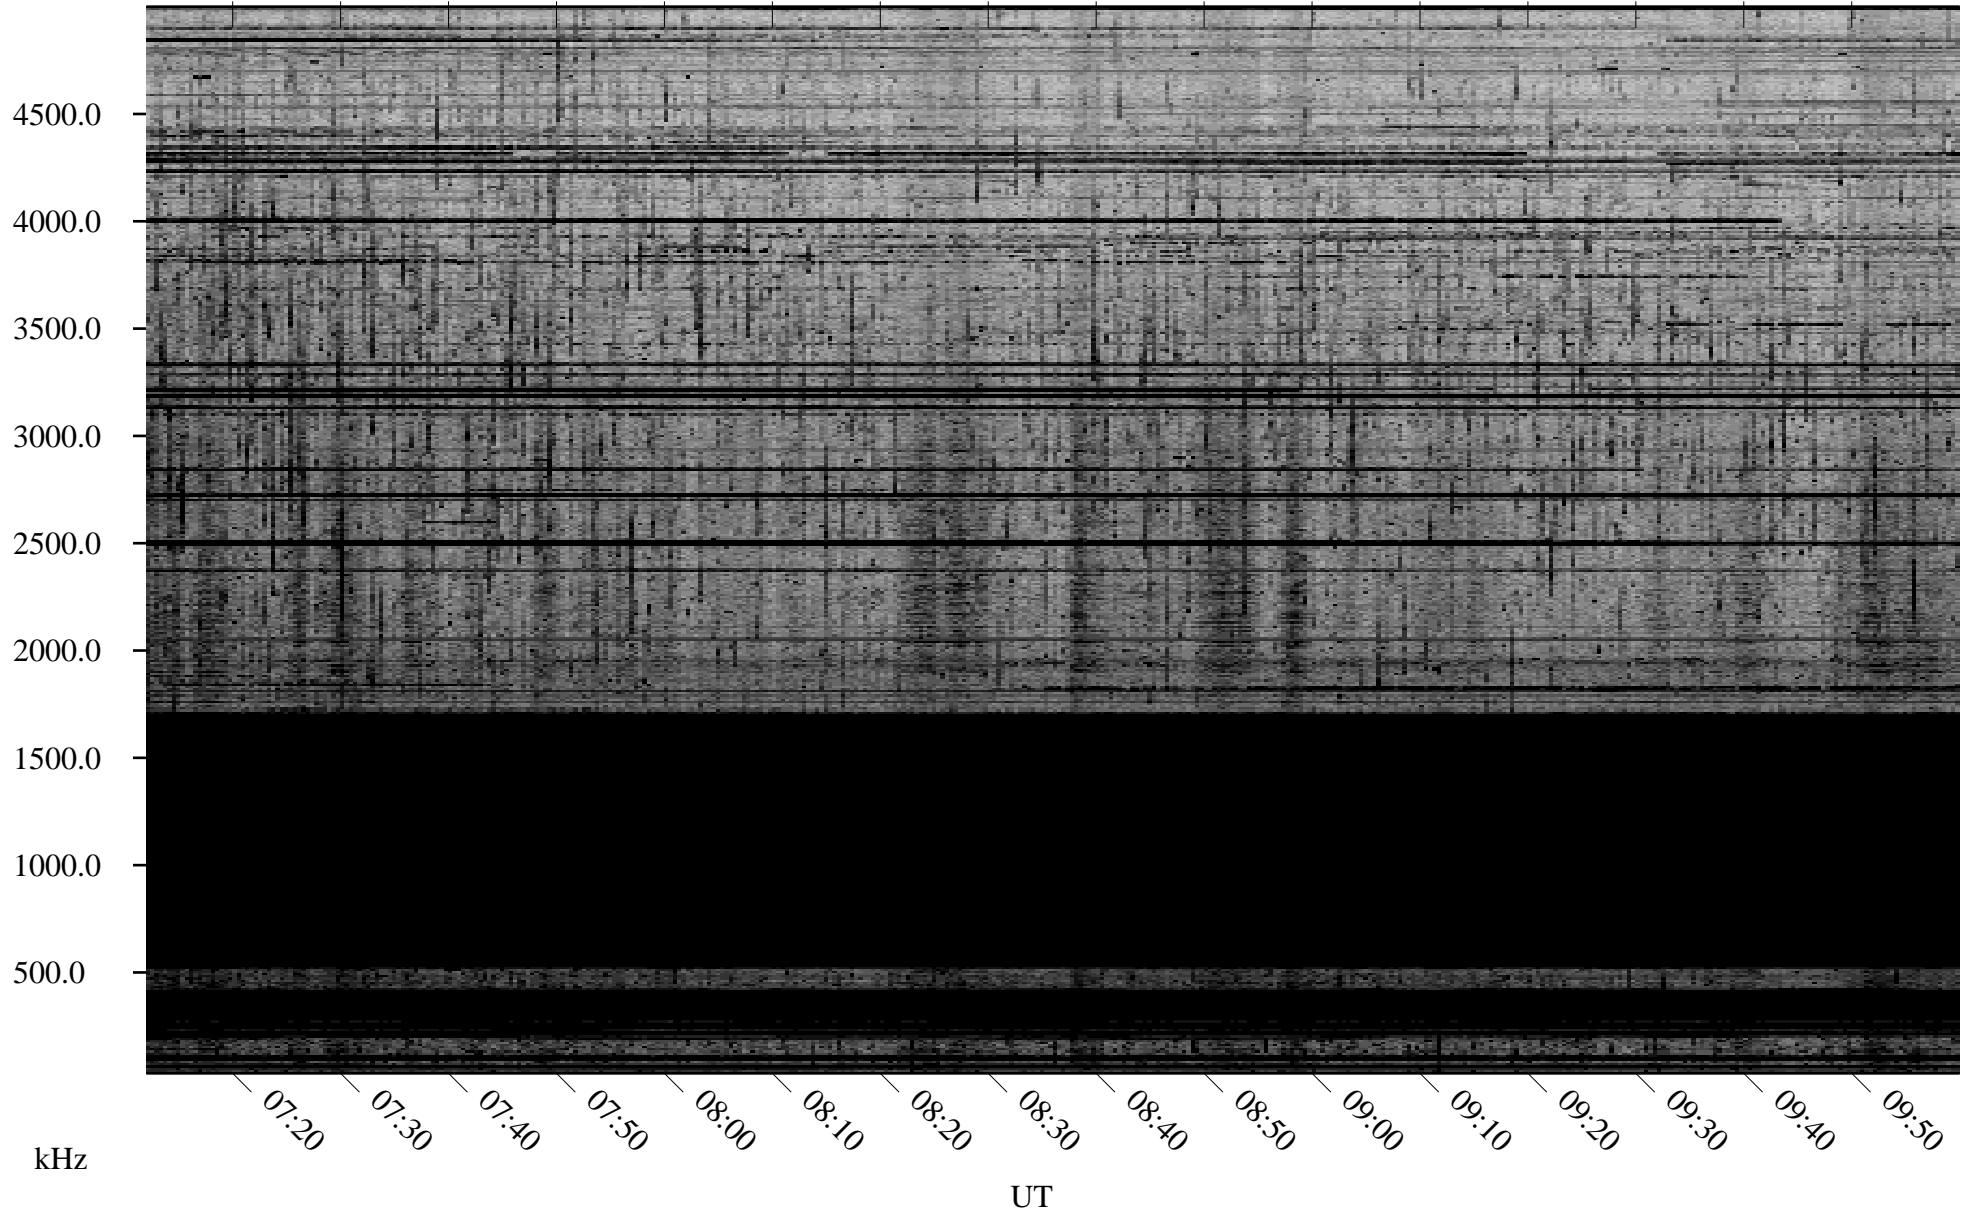

# 04/01/2009 Churchill, Manitoba

Linear Scale    Black = 161    White = 15

ch09090l.r00SUm max\_12

Page 4

# 04/01/2009 Churchill, Manitoba

Linear Scale    Black = 161    White = 15

ch09090l.r00SUm max\_12

Page 5