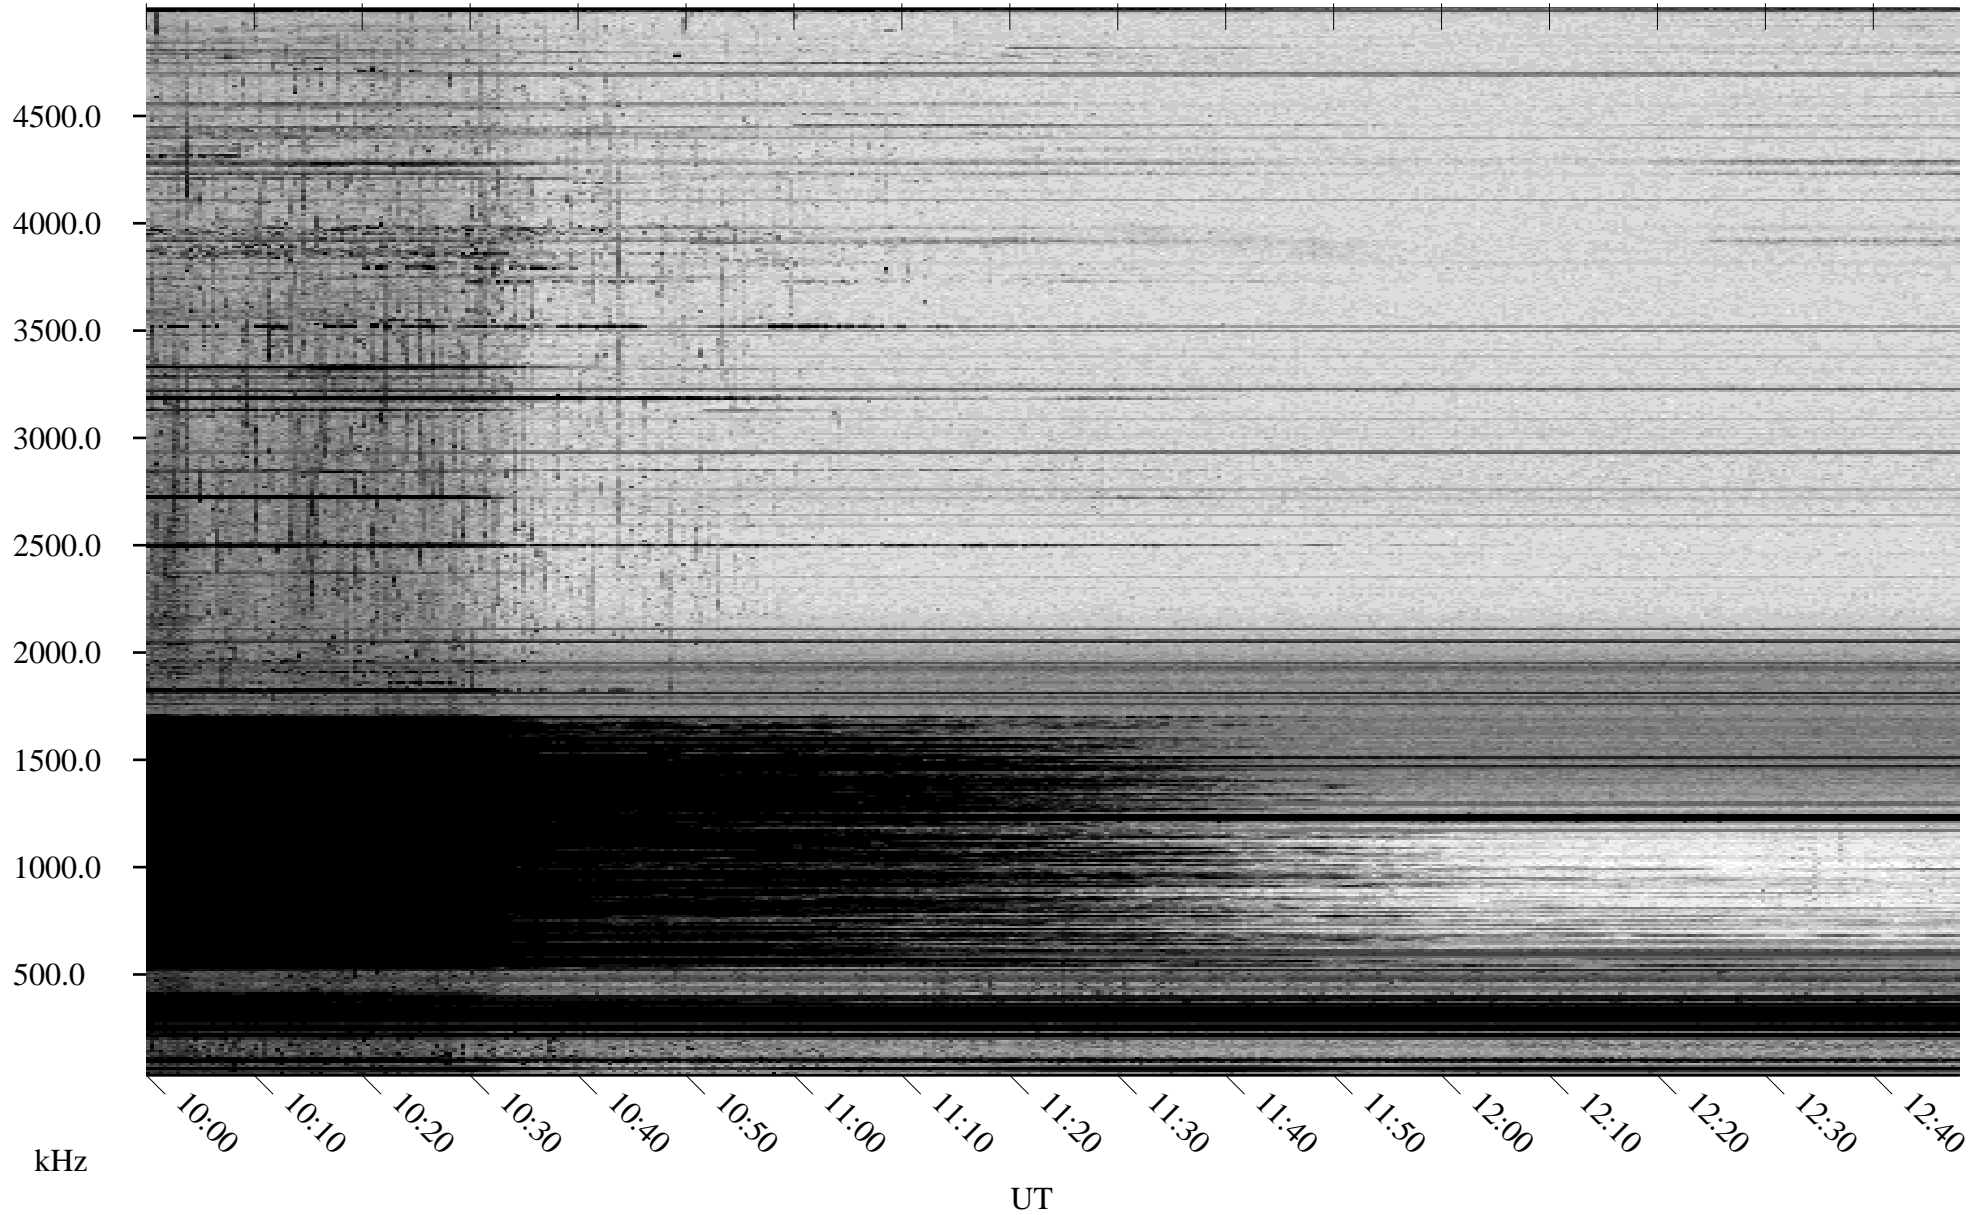

# 04/01/2009 Churchill, Manitoba

Linear Scale    Black = 161    White = 15

ch09090l.r00SUm max\_12

Page 4

# 04/01/2009 Churchill, Manitoba

Linear Scale    Black = 161    White = 15

ch09090l.r00SUm max\_12

Page 5

# 04/01/2009 Churchill, Manitoba

Linear Scale    Black = 161    White = 15

ch09090l.r00SUm max\_12

Page 6

# 04/01/2009 Churchill, Manitoba

Linear Scale    Black = 161    White = 15

ch09090l.r00SUm max\_12

Page 7