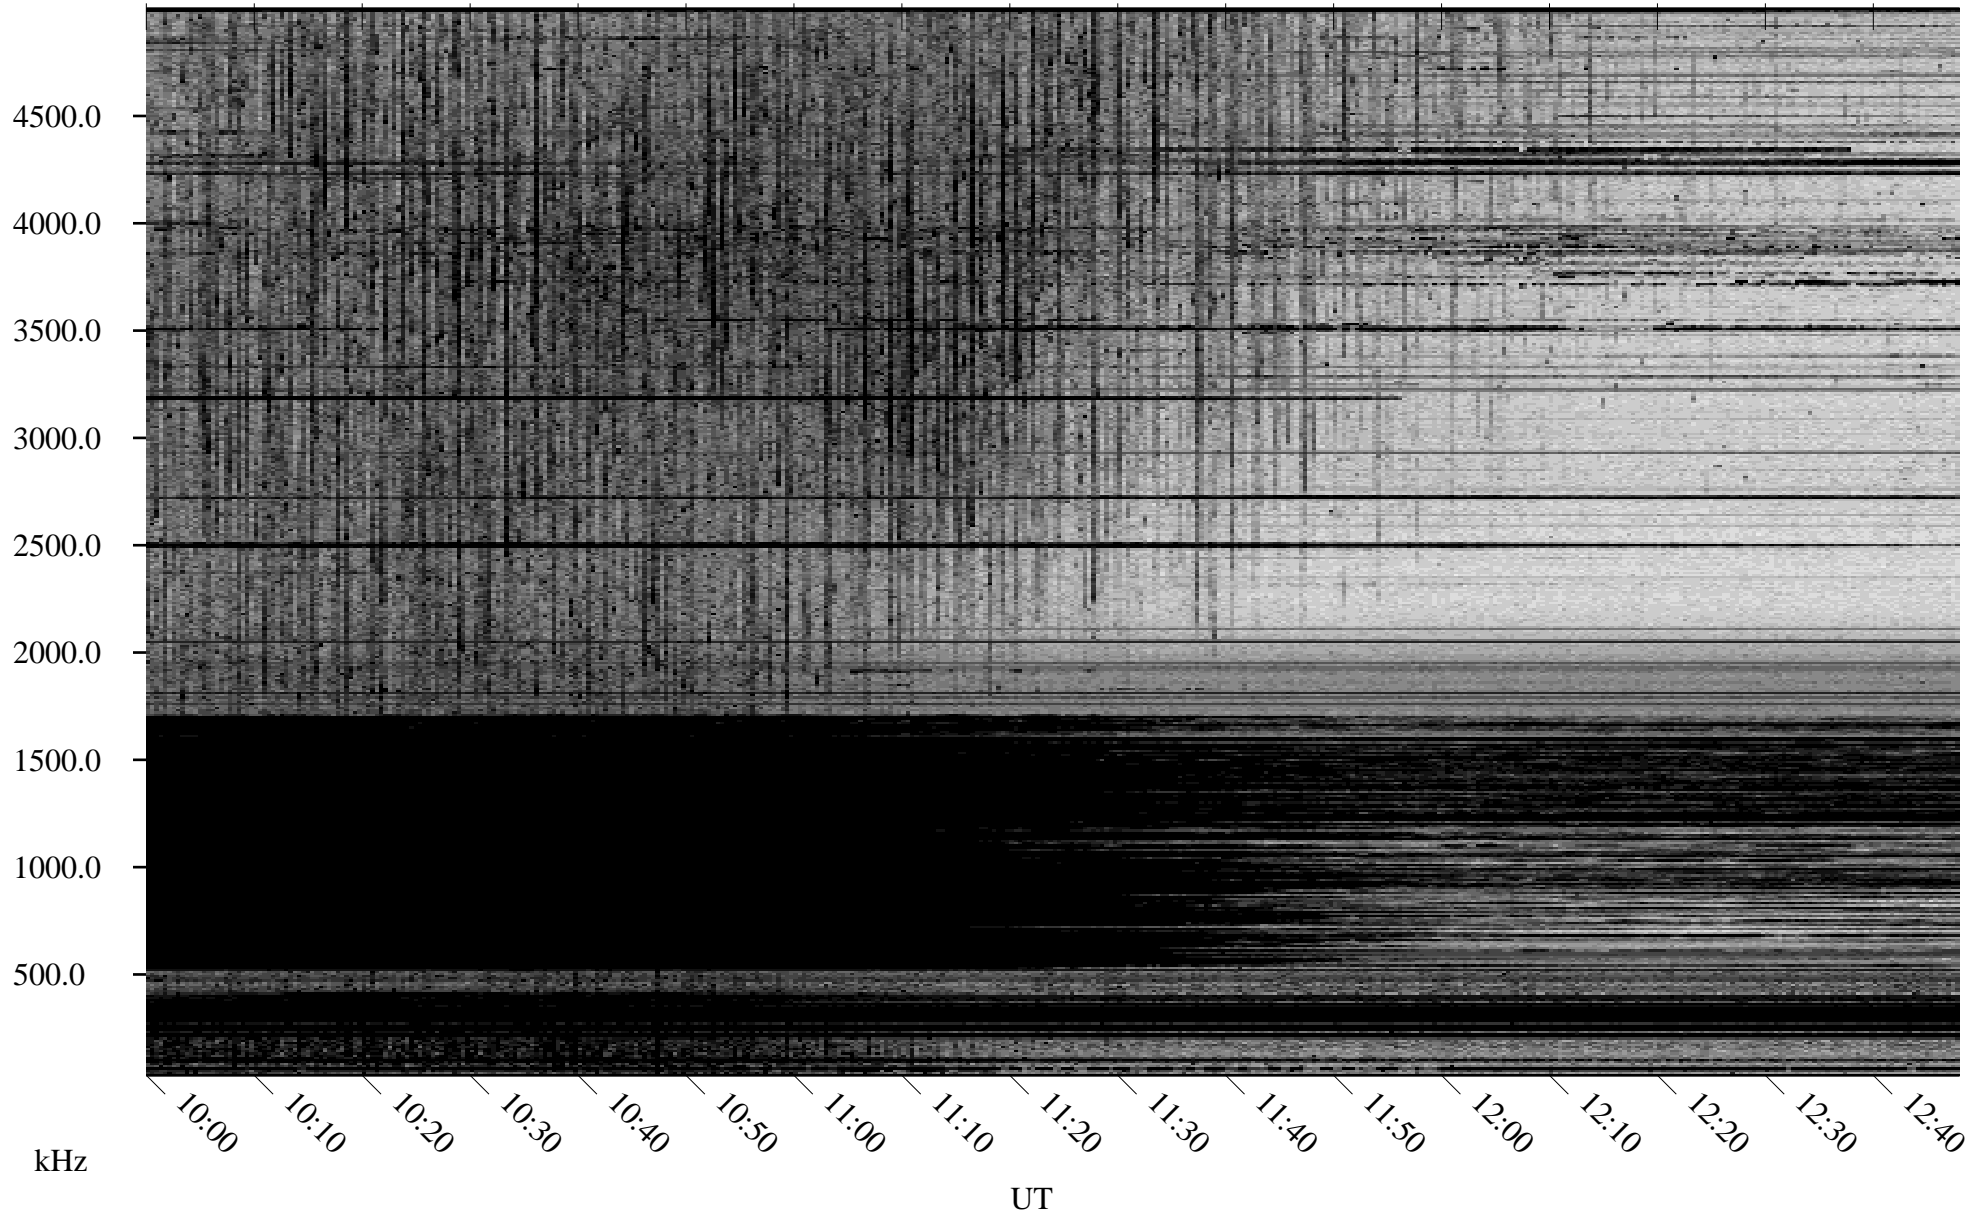

04/01/2009 Churchill, Manitoba

Linear Scale Black = 161 White = 15

ch090911.r00SUm max_12

Page 1

04/01/2009 Churchill, Manitoba

Linear Scale Black = 161 White = 15

ch090911.r00SUm max_12

Page 2

04/02/2009 Churchill, Manitoba

Linear Scale Black = 161 White = 15

ch090911.r00SUm max_12

Page 3

04/02/2009 Churchill, Manitoba

Linear Scale Black = 161 White = 15

ch090911.r00SUm max_12

Page 4

04/02/2009 Churchill, Manitoba

Linear Scale Black = 161 White = 15

ch090911.r00SUm max_12

Page 5

04/02/2009 Churchill, Manitoba

Linear Scale Black = 161 White = 15

ch090911.r00SUm max_12

Page 6

04/02/2009 Churchill, Manitoba

Linear Scale Black = 161 White = 15

ch090911.r00SUm max_12

Page 7

04/02/2009 Churchill, Manitoba

Linear Scale Black = 161 White = 15

ch090911.r00SUm max_12

Page 8