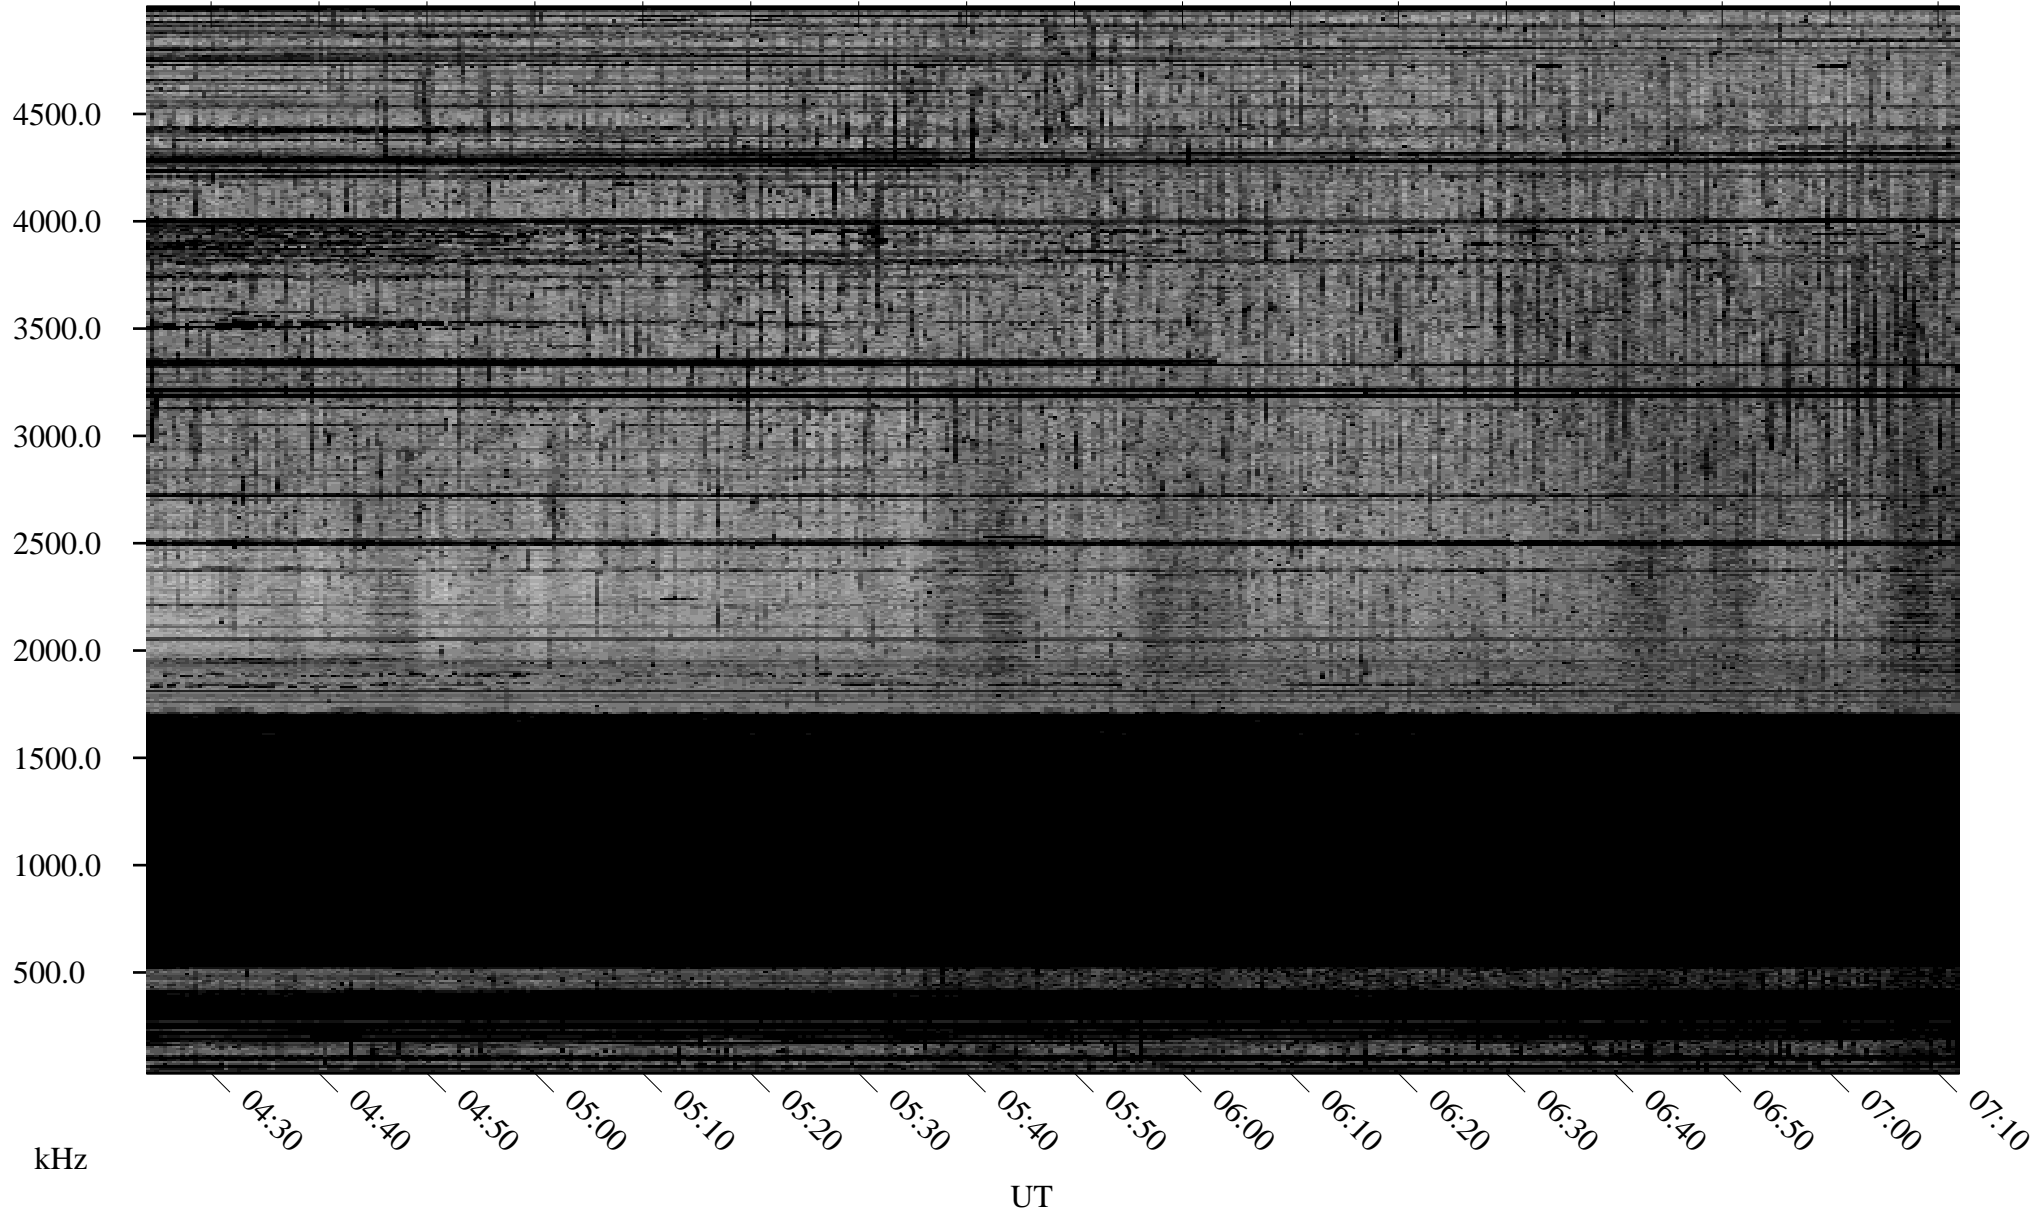

04/01/2009 Churchill, Manitoba

Linear Scale Black = 161 White = 15

ch090911.r00SUm max_12

Page 1

04/01/2009 Churchill, Manitoba

Linear Scale Black = 161 White = 15

ch090911.r00SUm max_12

Page 2

04/02/2009 Churchill, Manitoba

Linear Scale Black = 161 White = 15

ch090911.r00SUm max_12

Page 3

04/02/2009 Churchill, Manitoba

Linear Scale Black = 161 White = 15

ch090911.r00SUm max_12

Page 4

04/02/2009 Churchill, Manitoba

Linear Scale Black = 161 White = 15

ch090911.r00SUm max_12

Page 5

04/02/2009 Churchill, Manitoba

Linear Scale Black = 161 White = 15

ch090911.r00SUm max_12

Page 6

04/02/2009 Churchill, Manitoba

Linear Scale Black = 161 White = 15

ch090911.r00SUm max_12

Page 7

04/02/2009 Churchill, Manitoba

Linear Scale Black = 161 White = 15

ch090911.r00SUm max_12

Page 8