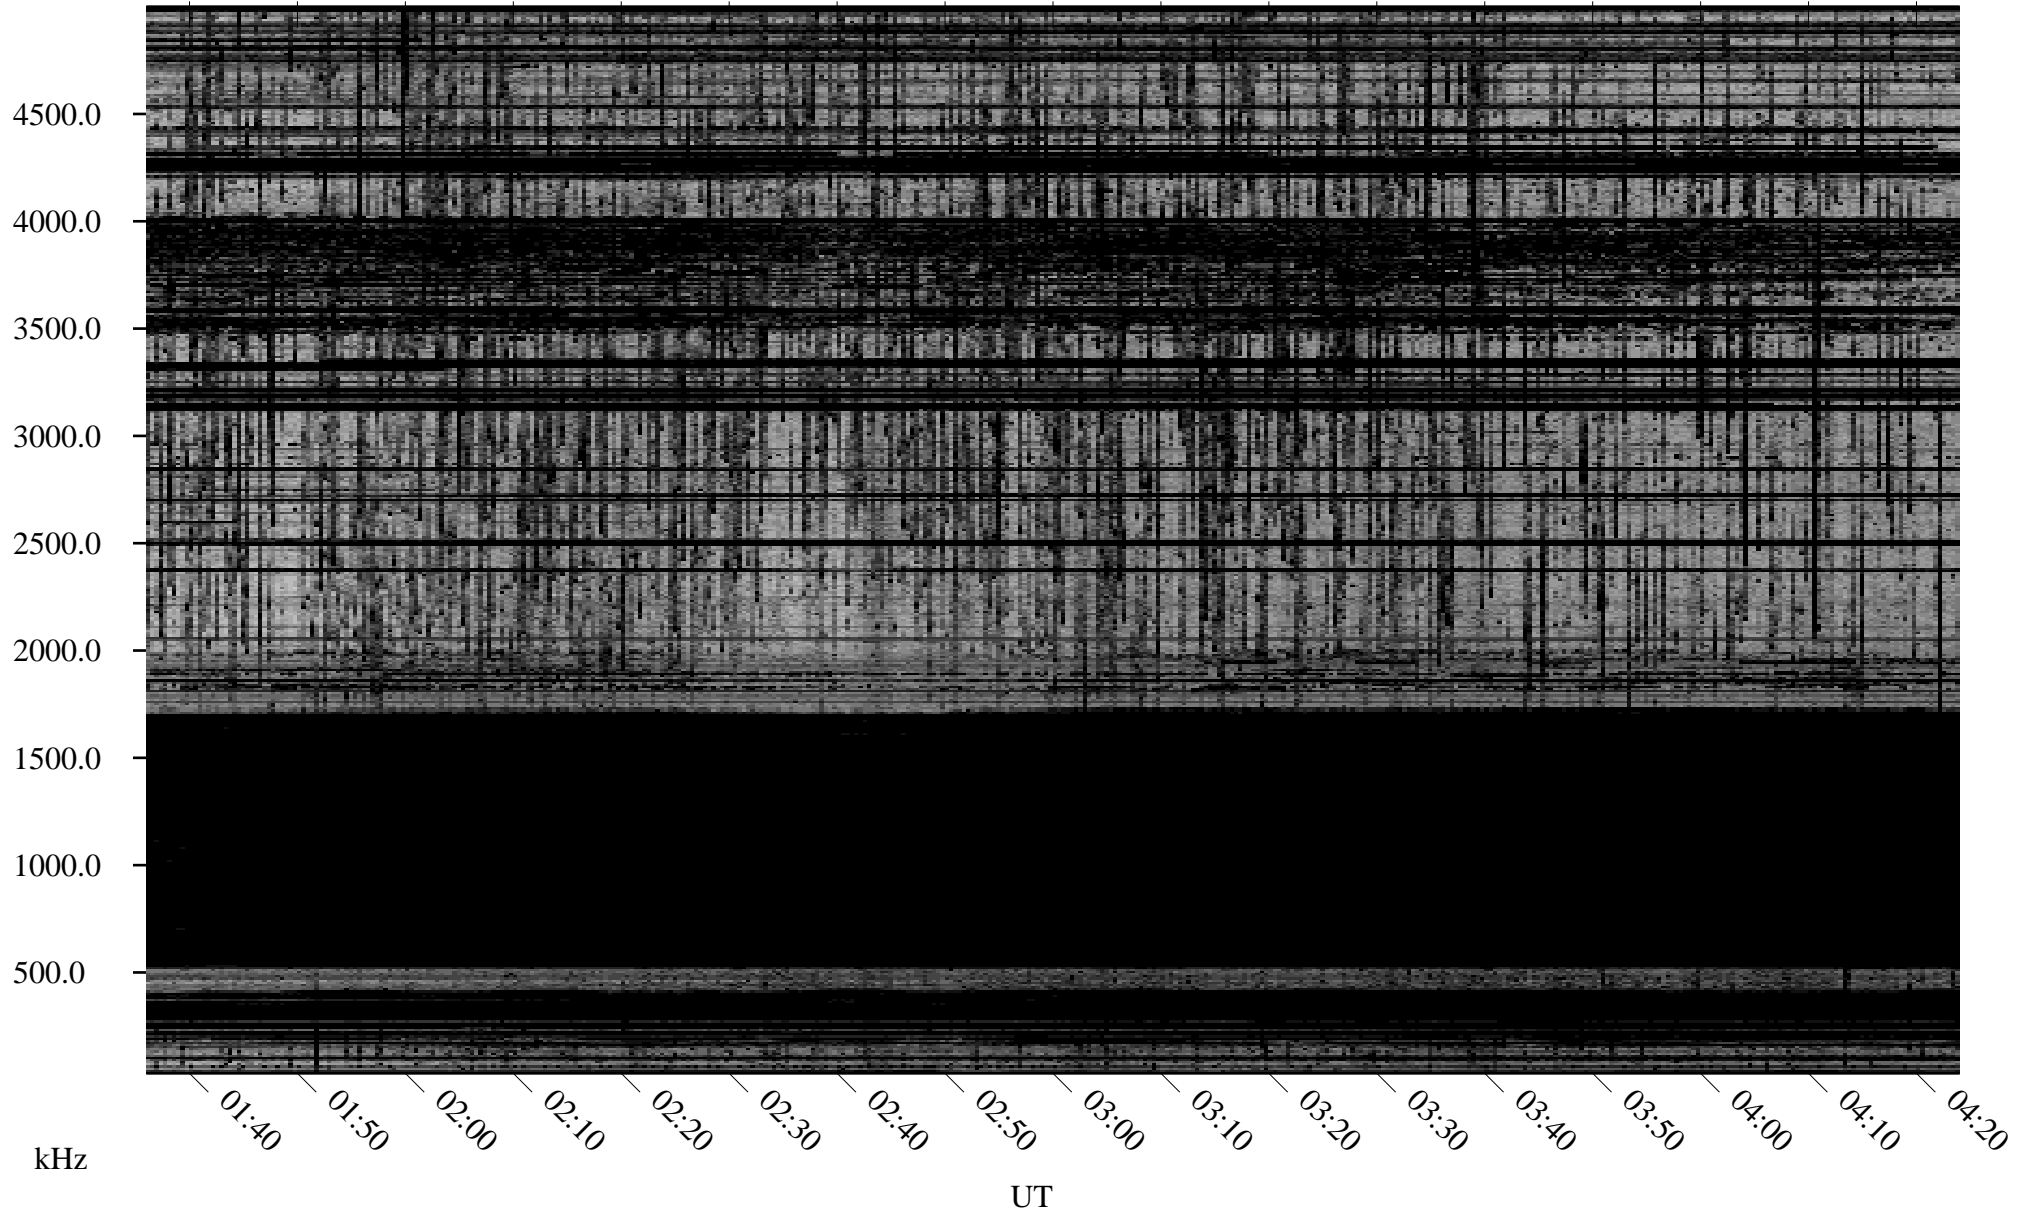

04/04/2009 Churchill, Manitoba

Linear Scale Black = 161 White = 15

ch09094l.r00SUm max_12

Page 1

04/04/2009 Churchill, Manitoba

Linear Scale Black = 161 White = 15

ch09094l.r00SUm max_12

Page 2

04/05/2009 Churchill, Manitoba

Linear Scale Black = 161 White = 15

ch09094l.r00SUm max_12

Page 3

04/05/2009 Churchill, Manitoba

Linear Scale Black = 161 White = 15

ch09094l.r00SUm max_12

Page 4

04/05/2009 Churchill, Manitoba

Linear Scale Black = 161 White = 15

ch09094l.r00SUm max_12

Page 5

04/05/2009 Churchill, Manitoba

Linear Scale Black = 161 White = 15

ch09094l.r00SUm max_12

Page 6

04/05/2009 Churchill, Manitoba

Linear Scale Black = 161 White = 15

ch09094l.r00SUm max_12

Page 7

04/05/2009 Churchill, Manitoba

Linear Scale Black = 161 White = 15

ch09094l.r00SUm max_12