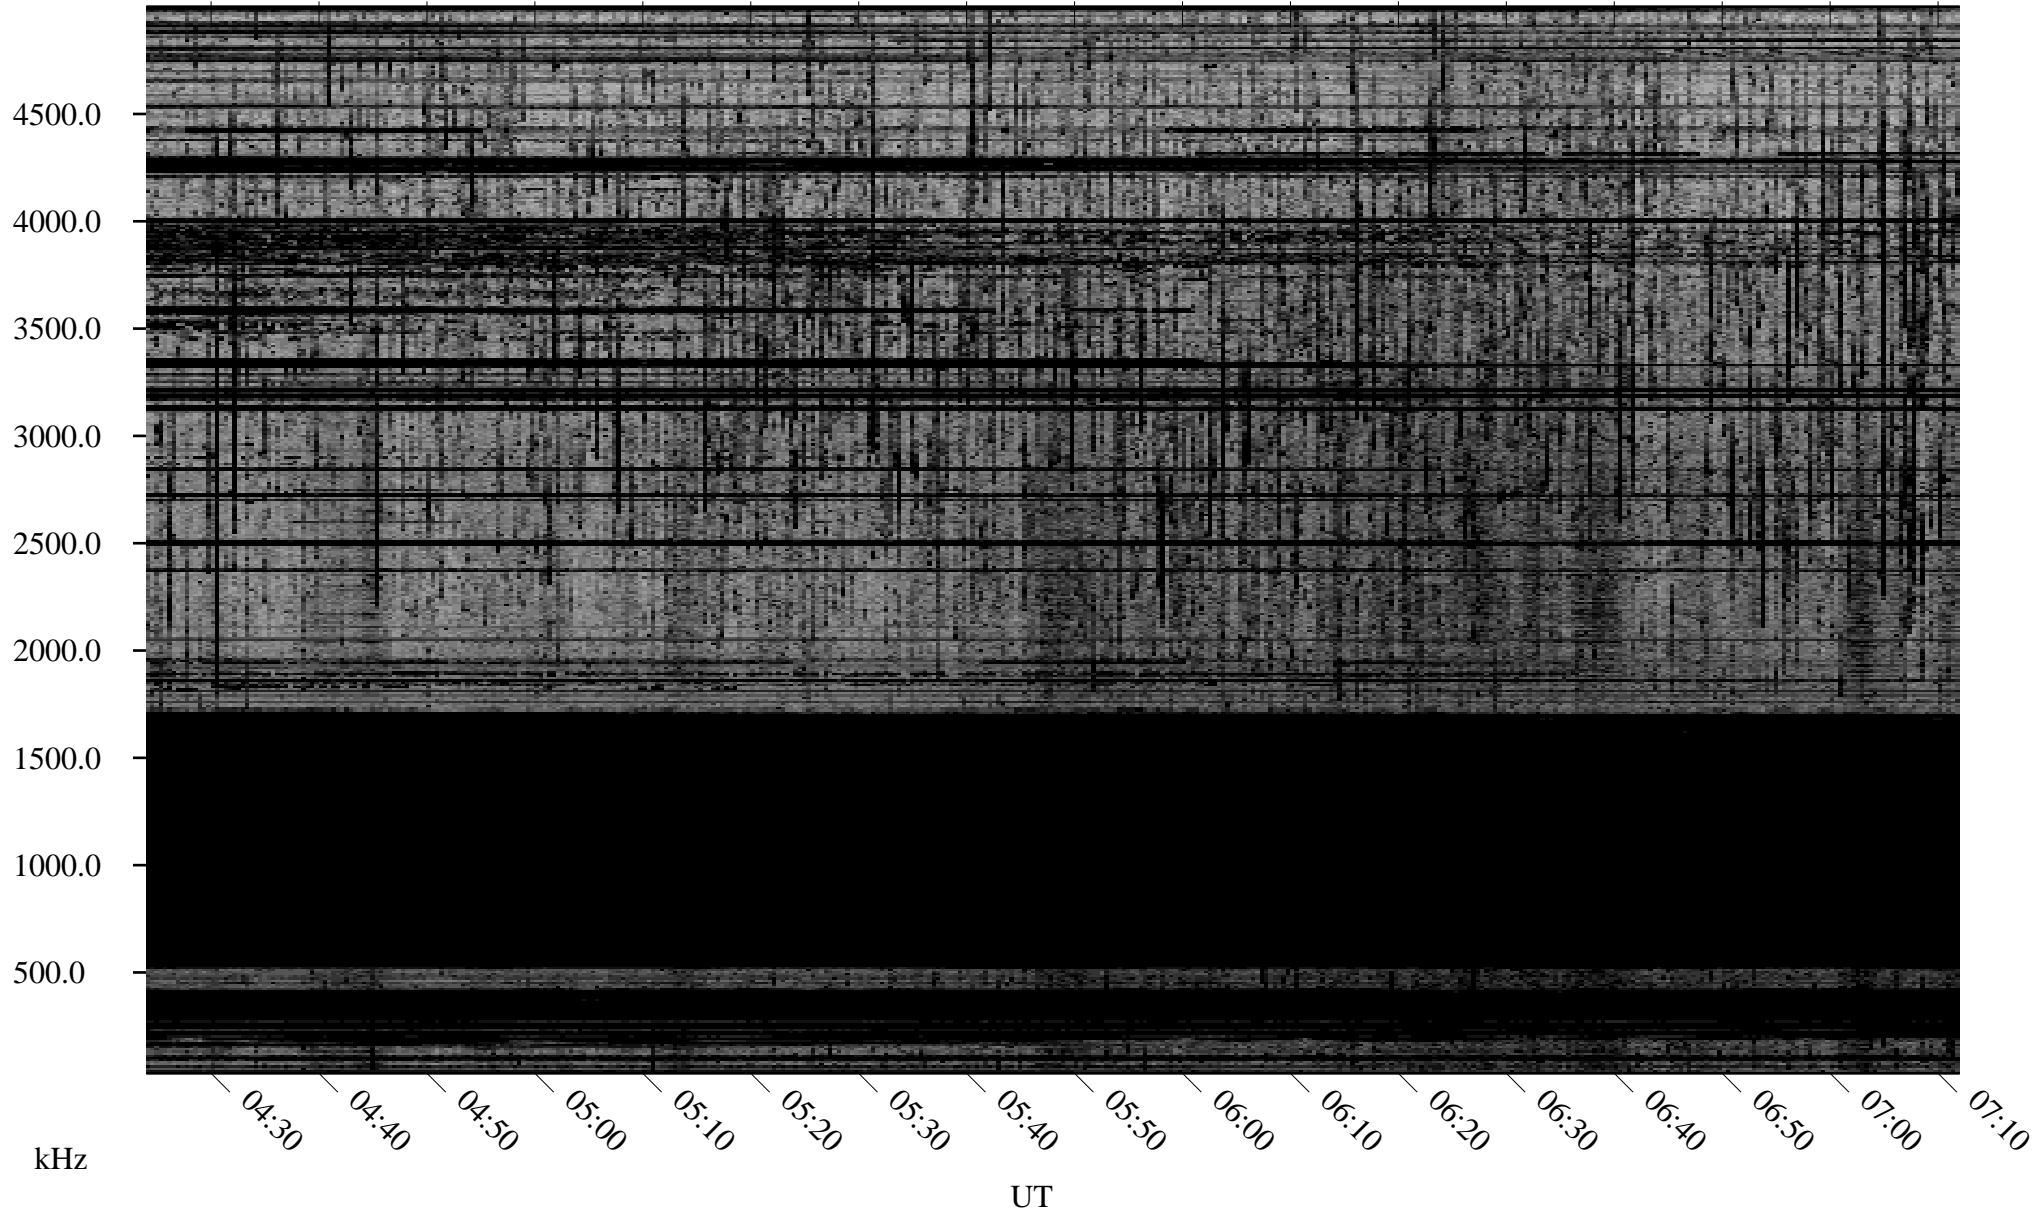

04/04/2009 Churchill, Manitoba

Linear Scale Black = 161 White = 15

ch09094l.r00SUm max_12

Page 1

04/04/2009 Churchill, Manitoba

Linear Scale Black = 161 White = 15

ch09094l.r00SUm max_12

Page 2

04/05/2009 Churchill, Manitoba

Linear Scale Black = 161 White = 15

ch09094l.r00SUm max_12

Page 3

04/05/2009 Churchill, Manitoba

Linear Scale Black = 161 White = 15

ch09094l.r00SUm max_12

Page 4

04/05/2009 Churchill, Manitoba

Linear Scale Black = 161 White = 15

ch09094l.r00SUm max_12

Page 5

04/05/2009 Churchill, Manitoba

Linear Scale Black = 161 White = 15

ch09094l.r00SUm max_12

Page 6

04/05/2009 Churchill, Manitoba

Linear Scale Black = 161 White = 15

ch09094l.r00SUm max_12

Page 7

04/05/2009 Churchill, Manitoba

Linear Scale Black = 161 White = 15

ch09094l.r00SUm max_12