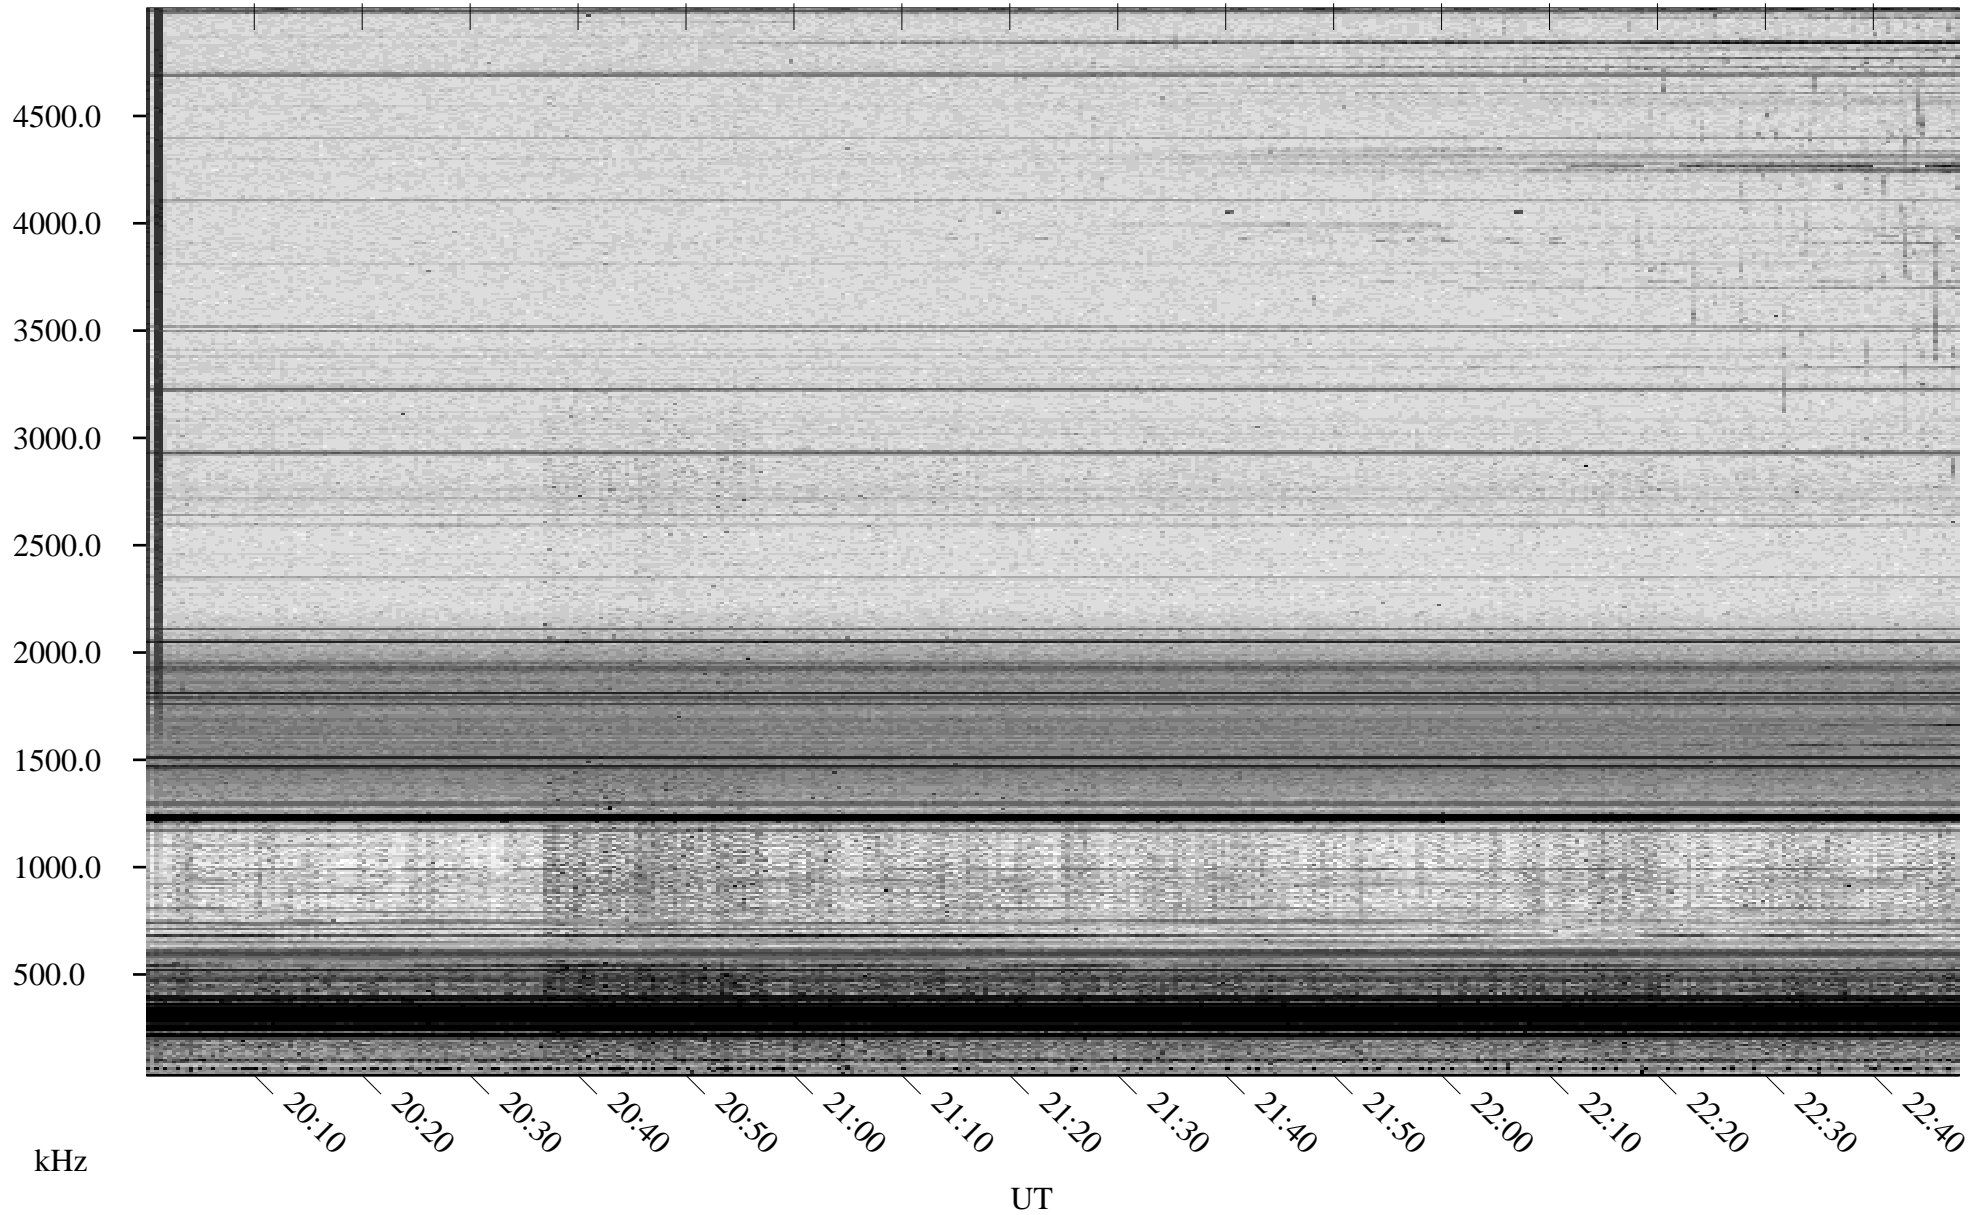

04/04/2009 Churchill, Manitoba

Linear Scale Black = 161 White = 15

ch09094l.r00SUm max_12

Page 1

04/04/2009 Churchill, Manitoba

Linear Scale Black = 161 White = 15

ch09094l.r00SUm max_12

Page 2

04/05/2009 Churchill, Manitoba

Linear Scale Black = 161 White = 15

ch09094l.r00SUm max_12

Page 3

04/05/2009 Churchill, Manitoba

Linear Scale Black = 161 White = 15

ch09094l.r00SUm max_12

Page 4

04/05/2009 Churchill, Manitoba

Linear Scale Black = 161 White = 15

ch09094l.r00SUm max_12

Page 5

04/05/2009 Churchill, Manitoba

Linear Scale Black = 161 White = 15

ch09094l.r00SUm max_12

Page 6

04/05/2009 Churchill, Manitoba

Linear Scale Black = 161 White = 15

ch09094l.r00SUm max_12

Page 7

04/05/2009 Churchill, Manitoba

Linear Scale Black = 161 White = 15

ch09094l.r00SUm max_12