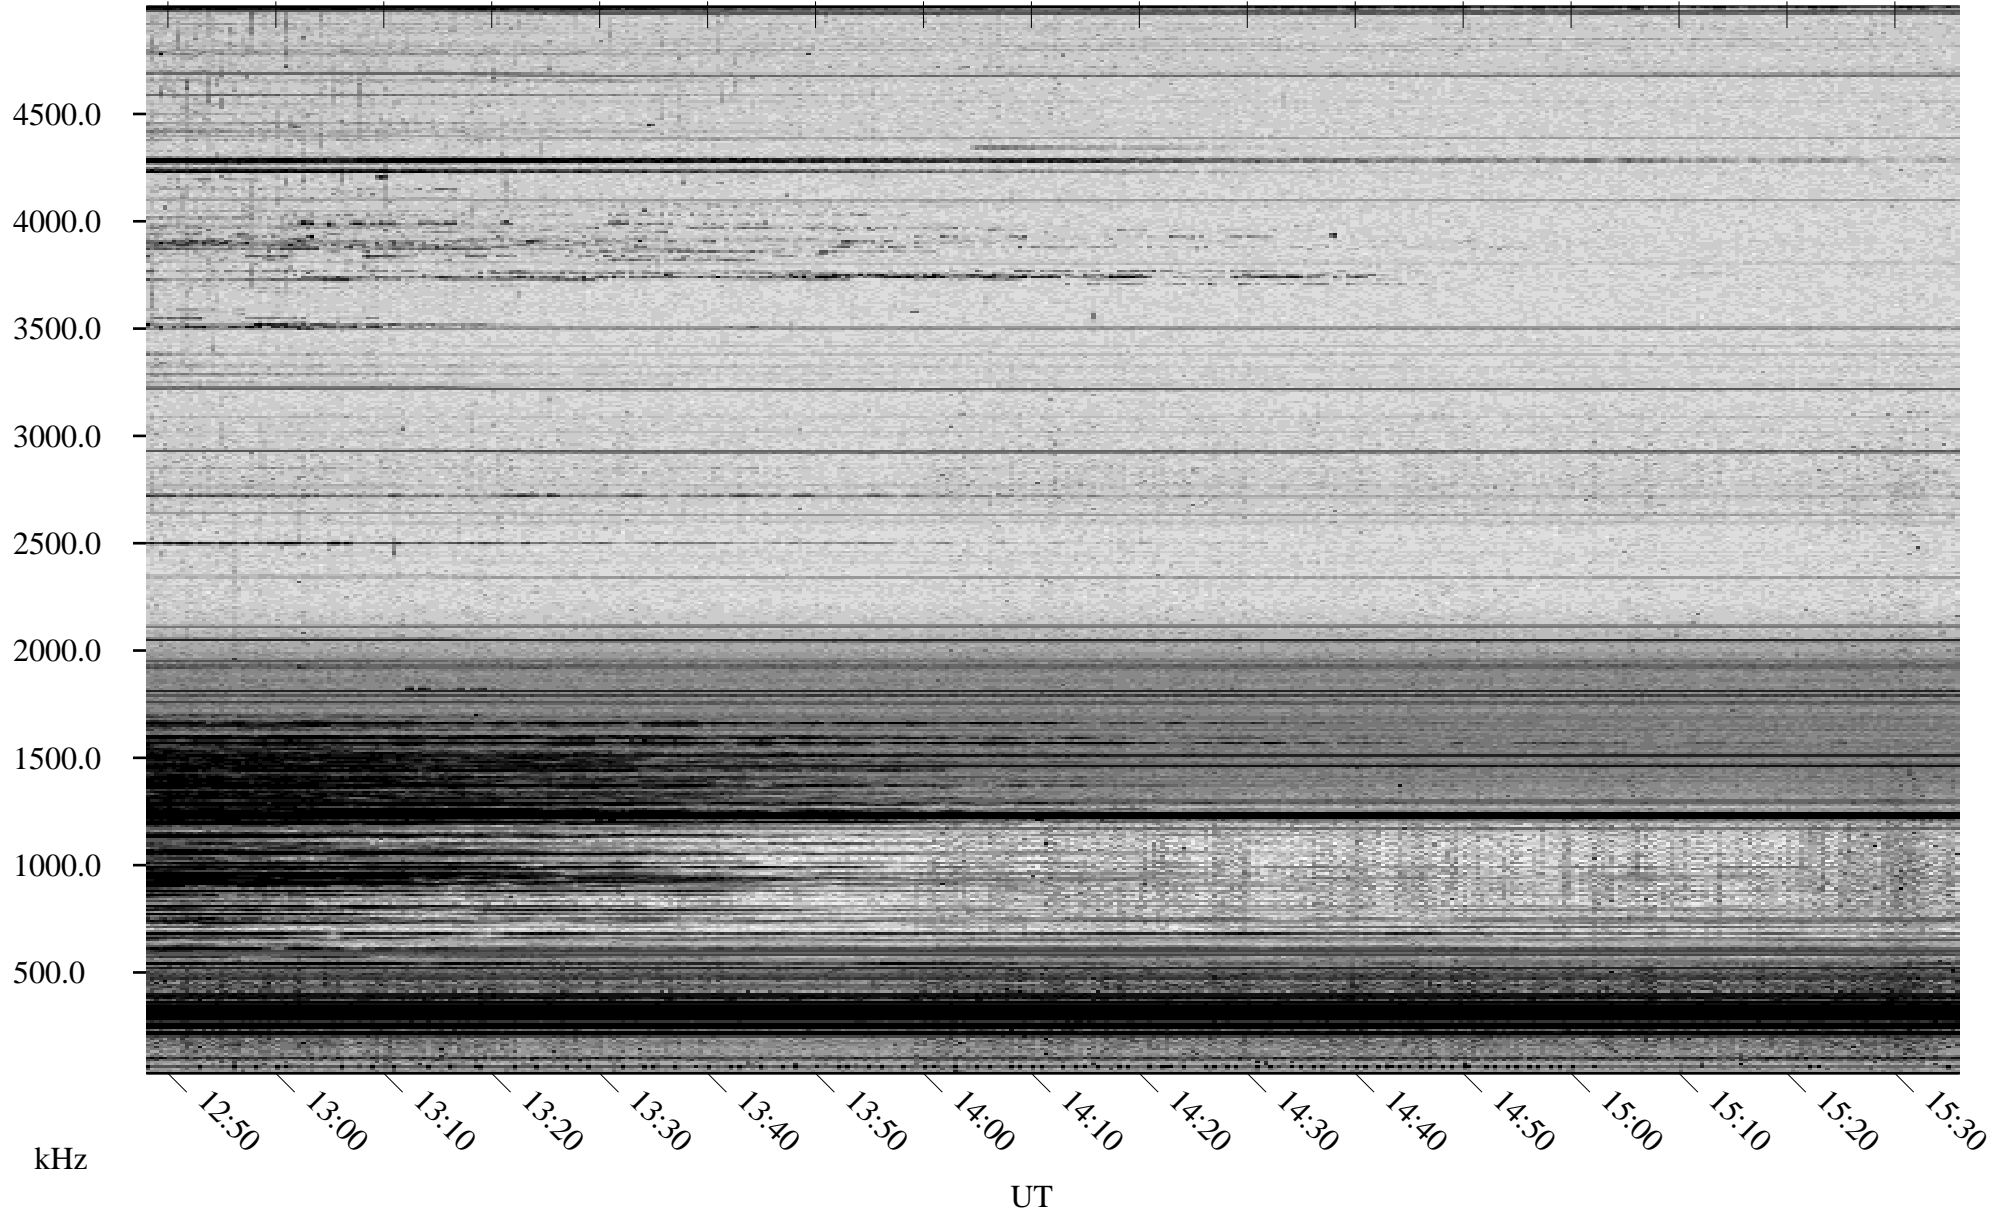

04/04/2009 Churchill, Manitoba

Linear Scale Black = 161 White = 15

ch09094l.r00SUm max_12

Page 1

04/04/2009 Churchill, Manitoba

Linear Scale Black = 161 White = 15

ch09094l.r00SUm max_12

Page 2

04/05/2009 Churchill, Manitoba

Linear Scale Black = 161 White = 15

ch09094l.r00SUm max_12

Page 3

04/05/2009 Churchill, Manitoba

Linear Scale Black = 161 White = 15

ch09094l.r00SUm max_12

Page 4

04/05/2009 Churchill, Manitoba

Linear Scale Black = 161 White = 15

ch09094l.r00SUm max_12

Page 5

04/05/2009 Churchill, Manitoba

Linear Scale Black = 161 White = 15

ch09094l.r00SUm max_12

Page 6

04/05/2009 Churchill, Manitoba

Linear Scale Black = 161 White = 15

ch09094l.r00SUm max_12

Page 7

04/05/2009 Churchill, Manitoba

Linear Scale Black = 161 White = 15

ch09094l.r00SUm max_12