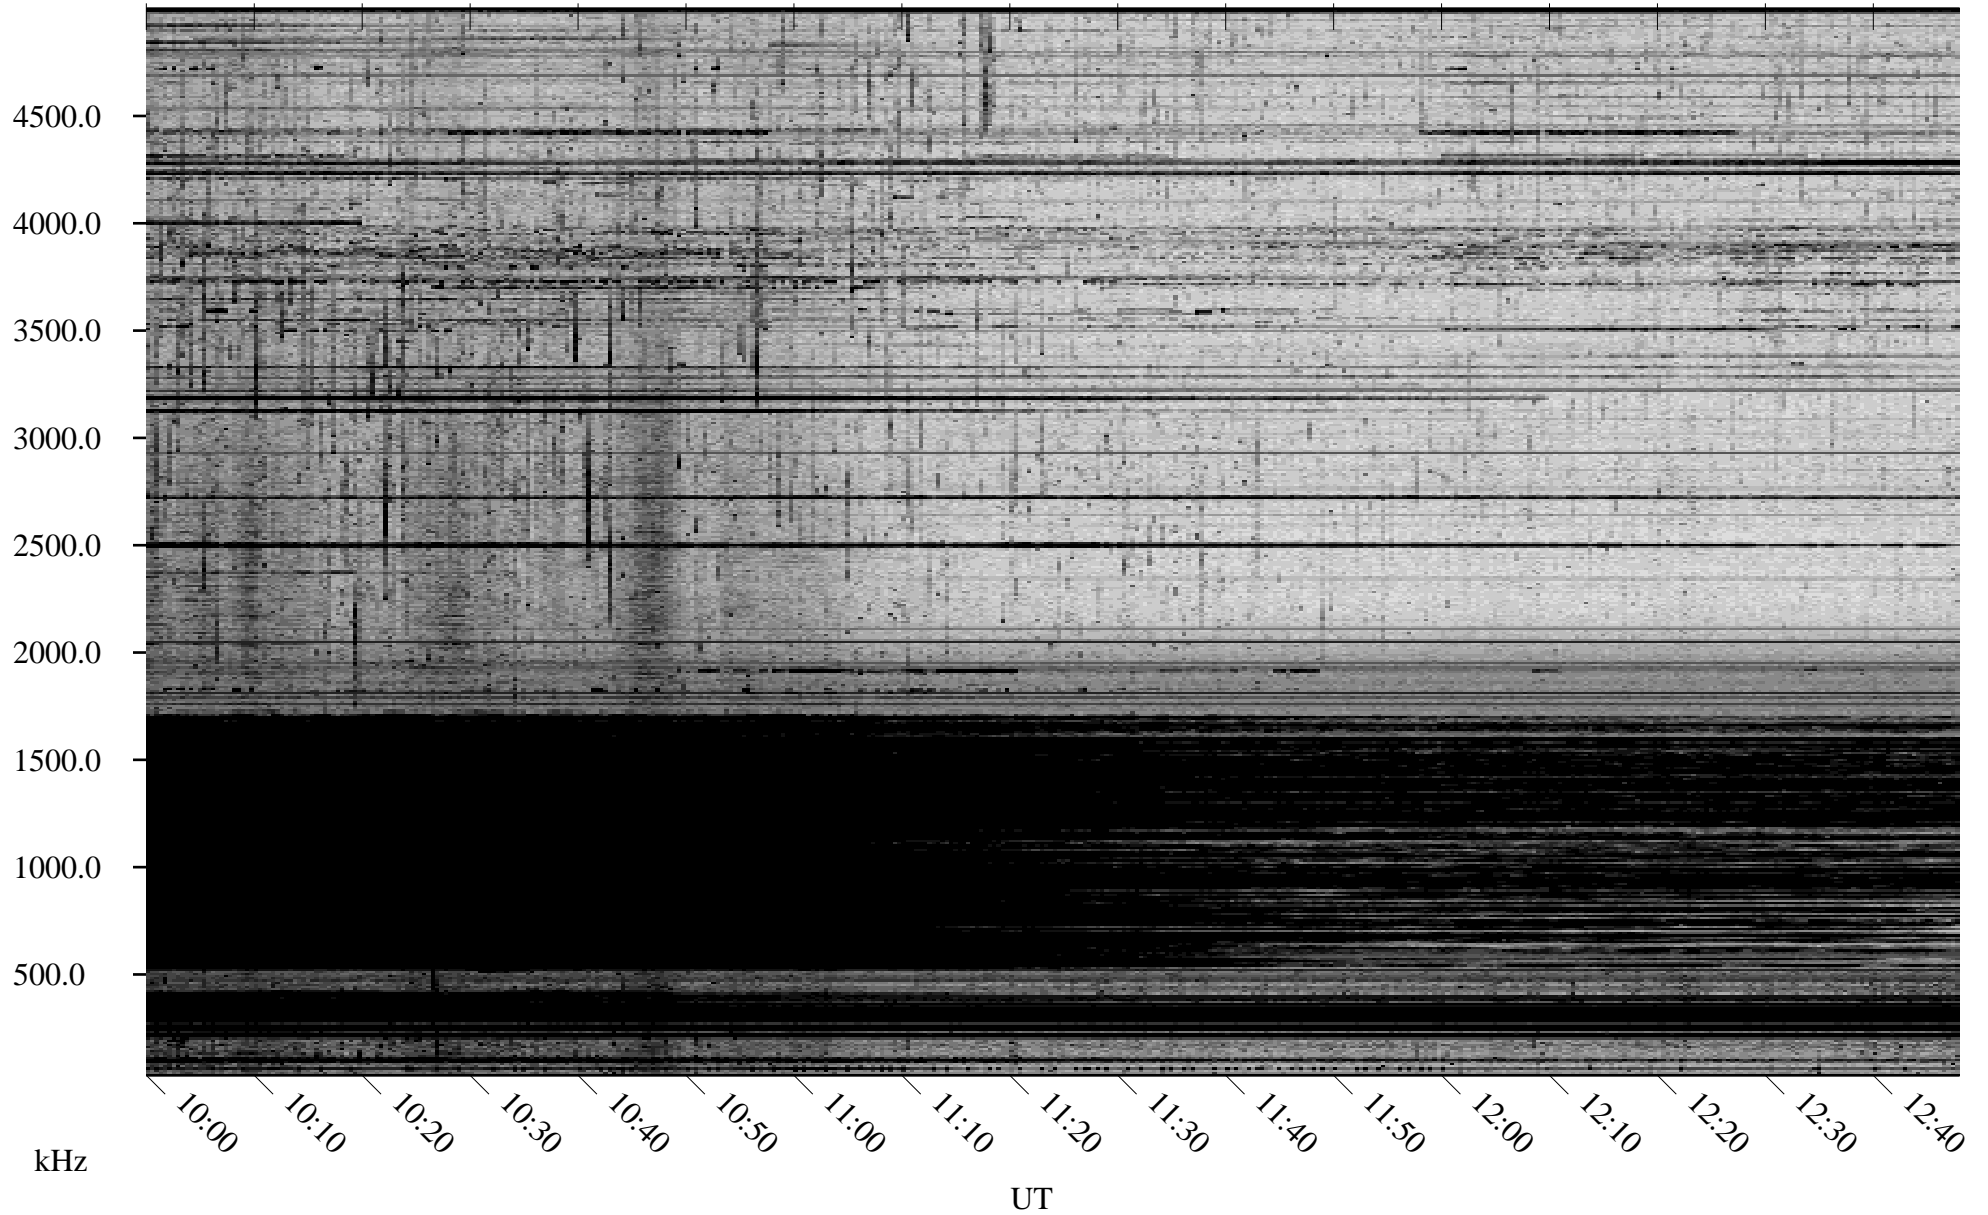

04/05/2009 Churchill, Manitoba

Linear Scale Black = 161 White = 15

ch09094l.r00SUm max_12

Page 5

04/05/2009 Churchill, Manitoba

Linear Scale Black = 161 White = 15

ch09094l.r00SUm max_12

Page 6

04/05/2009 Churchill, Manitoba

Linear Scale Black = 161 White = 15

ch09094l.r00SUm max_12

Page 7

04/05/2009 Churchill, Manitoba

Linear Scale Black = 161 White = 15

ch09094l.r00SUm max_12