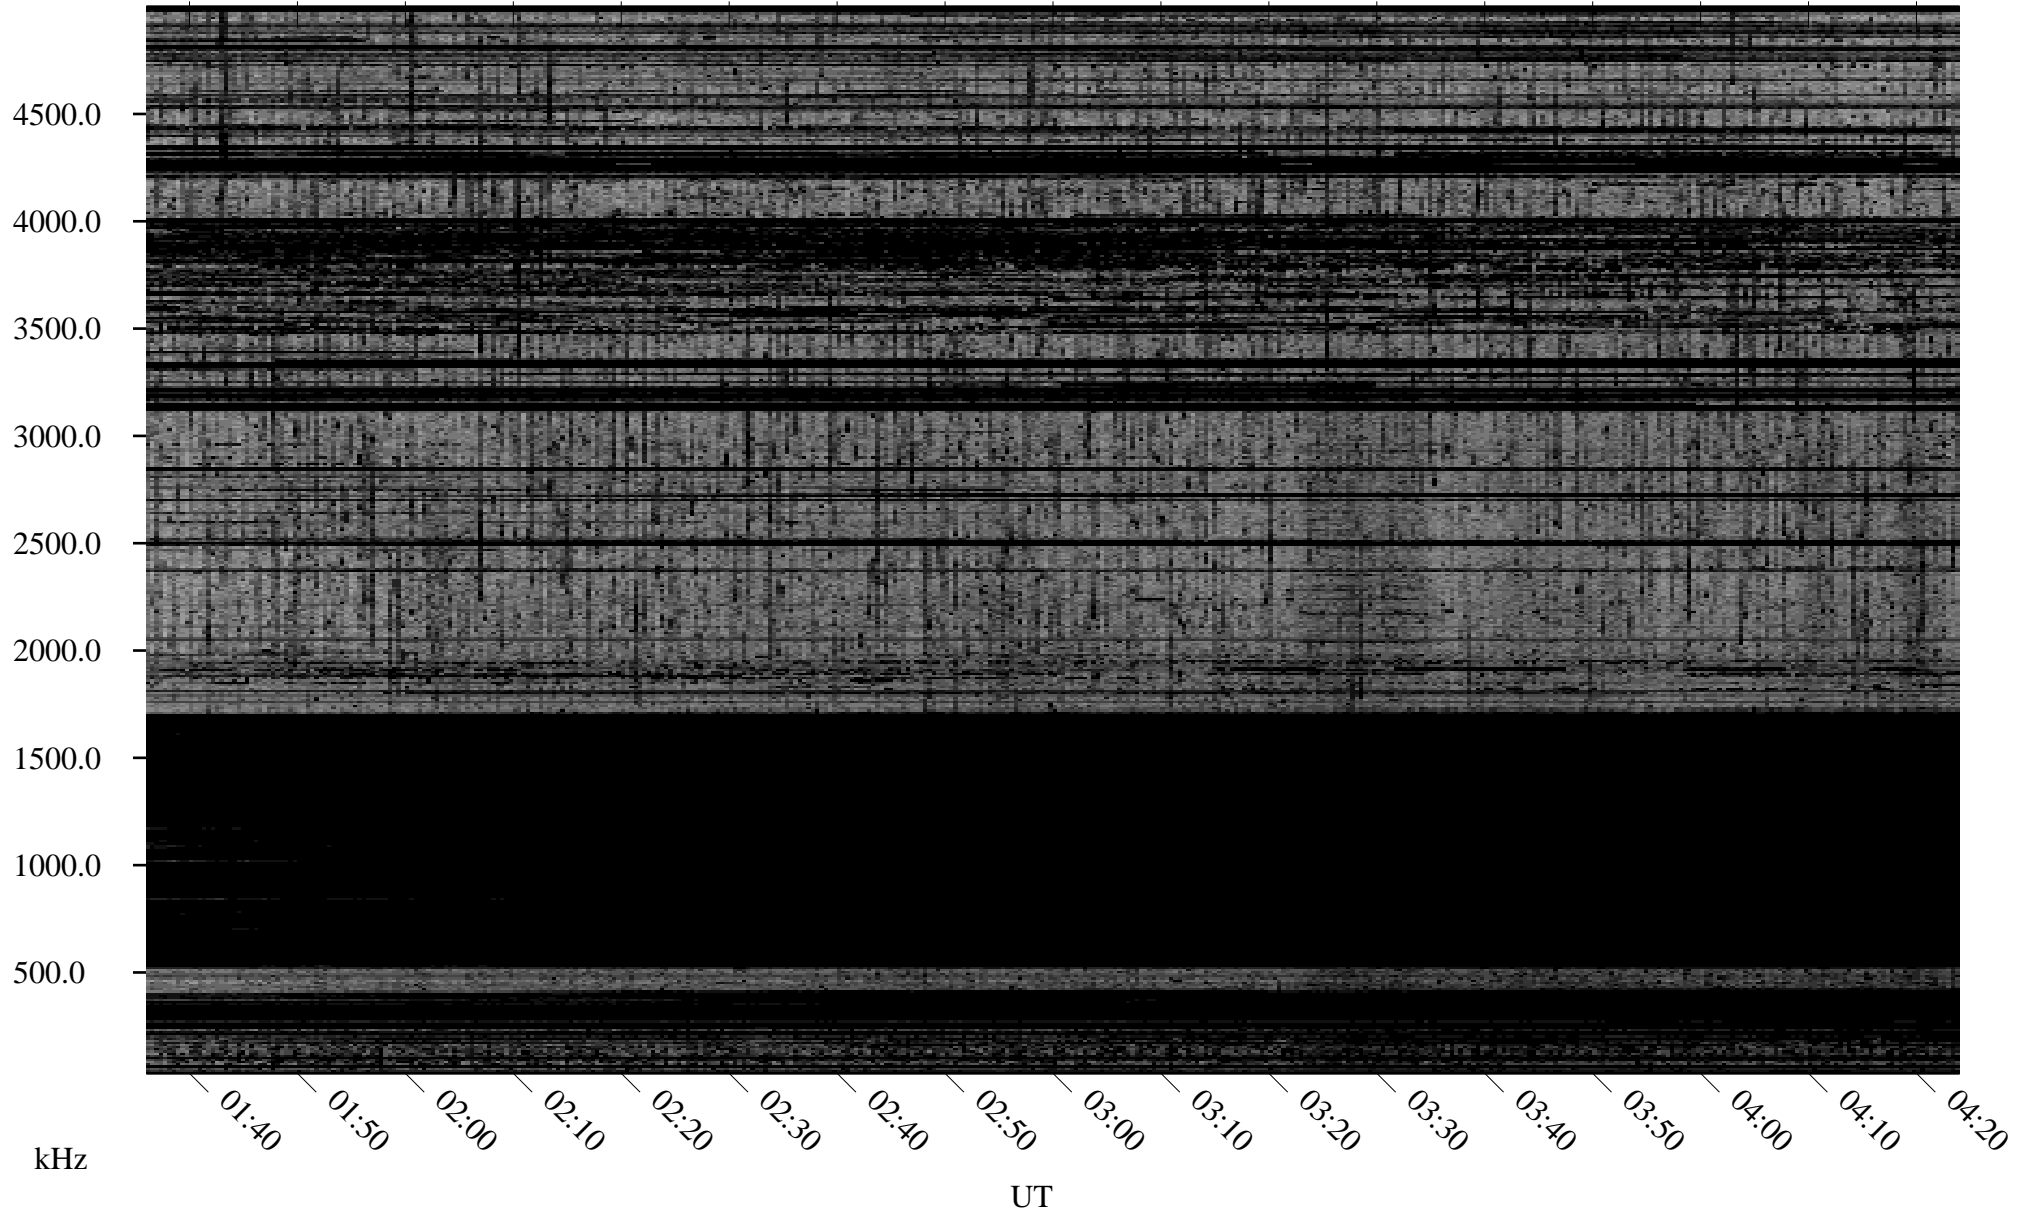

04/06/2009 Churchill, Manitoba

Linear Scale Black = 161 White = 15

ch09096l.r00SUm max_12

Page 1

04/06/2009 Churchill, Manitoba

Linear Scale Black = 161 White = 15

ch09096l.r00SUm max_12

Page 2

04/07/2009 Churchill, Manitoba

Linear Scale Black = 161 White = 15

ch09096l.r00SUm max_12

Page 3

04/07/2009 Churchill, Manitoba

Linear Scale Black = 161 White = 15

ch09096l.r00SUm max_12

Page 4

04/07/2009 Churchill, Manitoba

Linear Scale Black = 161 White = 15

ch09096l.r00SUm max_12

Page 5

04/07/2009 Churchill, Manitoba

Linear Scale Black = 161 White = 15

ch09096l.r00SUm max_12

Page 6

04/07/2009 Churchill, Manitoba

Linear Scale Black = 161 White = 15

ch09096l.r00SUm max_12

Page 7

04/07/2009 Churchill, Manitoba

Linear Scale Black = 161 White = 15

ch09096l.r00SUm max_12