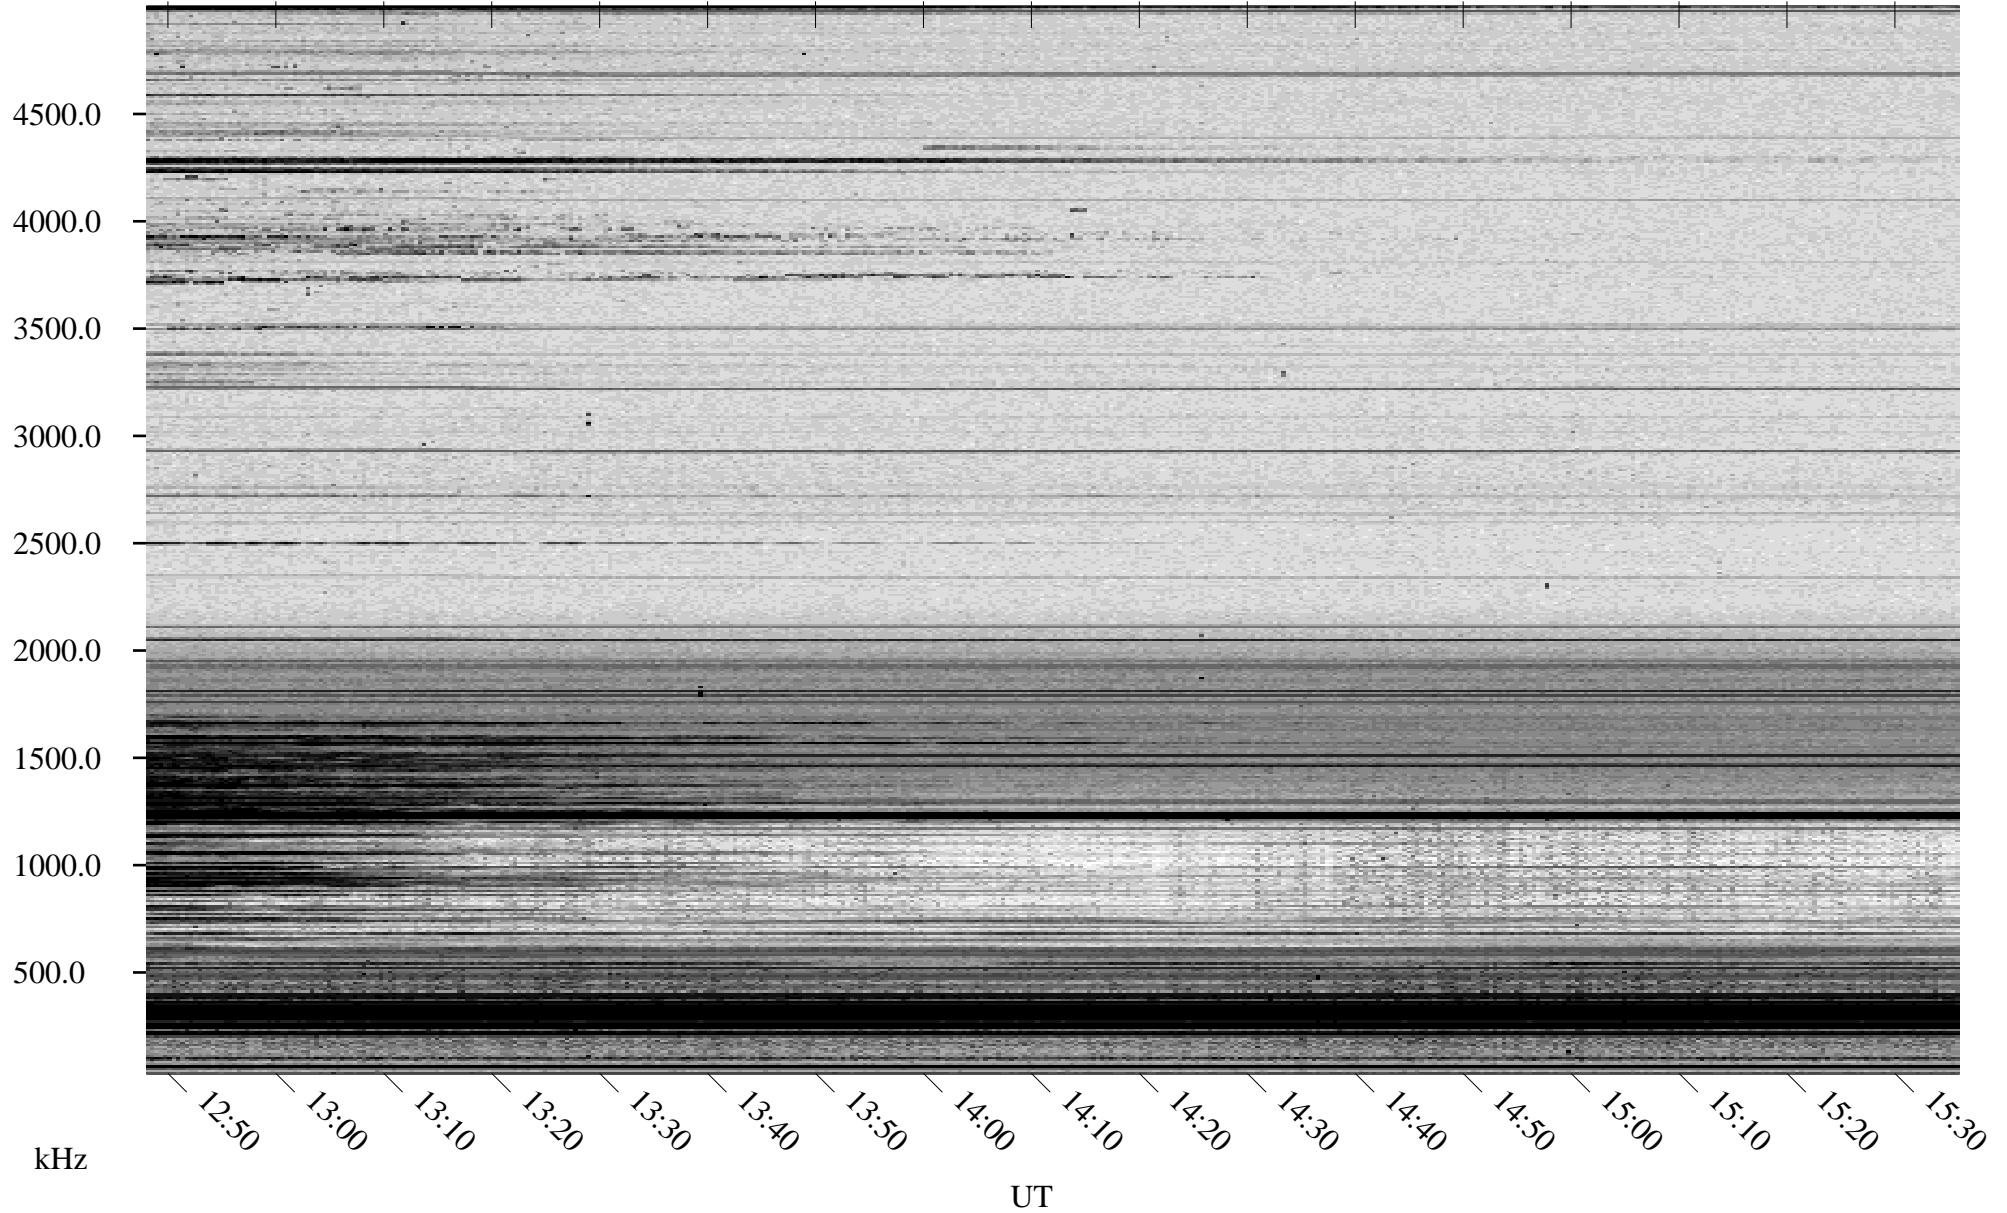

04/06/2009 Churchill, Manitoba

Linear Scale Black = 161 White = 15

ch09096l.r00SUm max_12

Page 1

04/06/2009 Churchill, Manitoba

Linear Scale Black = 161 White = 15

ch09096l.r00SUm max_12

Page 2

04/07/2009 Churchill, Manitoba

Linear Scale Black = 161 White = 15

ch09096l.r00SUm max_12

Page 3

04/07/2009 Churchill, Manitoba

Linear Scale Black = 161 White = 15

ch09096l.r00SUm max_12

Page 4

04/07/2009 Churchill, Manitoba

Linear Scale Black = 161 White = 15

ch09096l.r00SUm max_12

Page 5

04/07/2009 Churchill, Manitoba

Linear Scale Black = 161 White = 15

ch09096l.r00SUm max_12

Page 6

04/07/2009 Churchill, Manitoba

Linear Scale Black = 161 White = 15

ch09096l.r00SUm max_12

Page 7

04/07/2009 Churchill, Manitoba

Linear Scale Black = 161 White = 15

ch09096l.r00SUm max_12