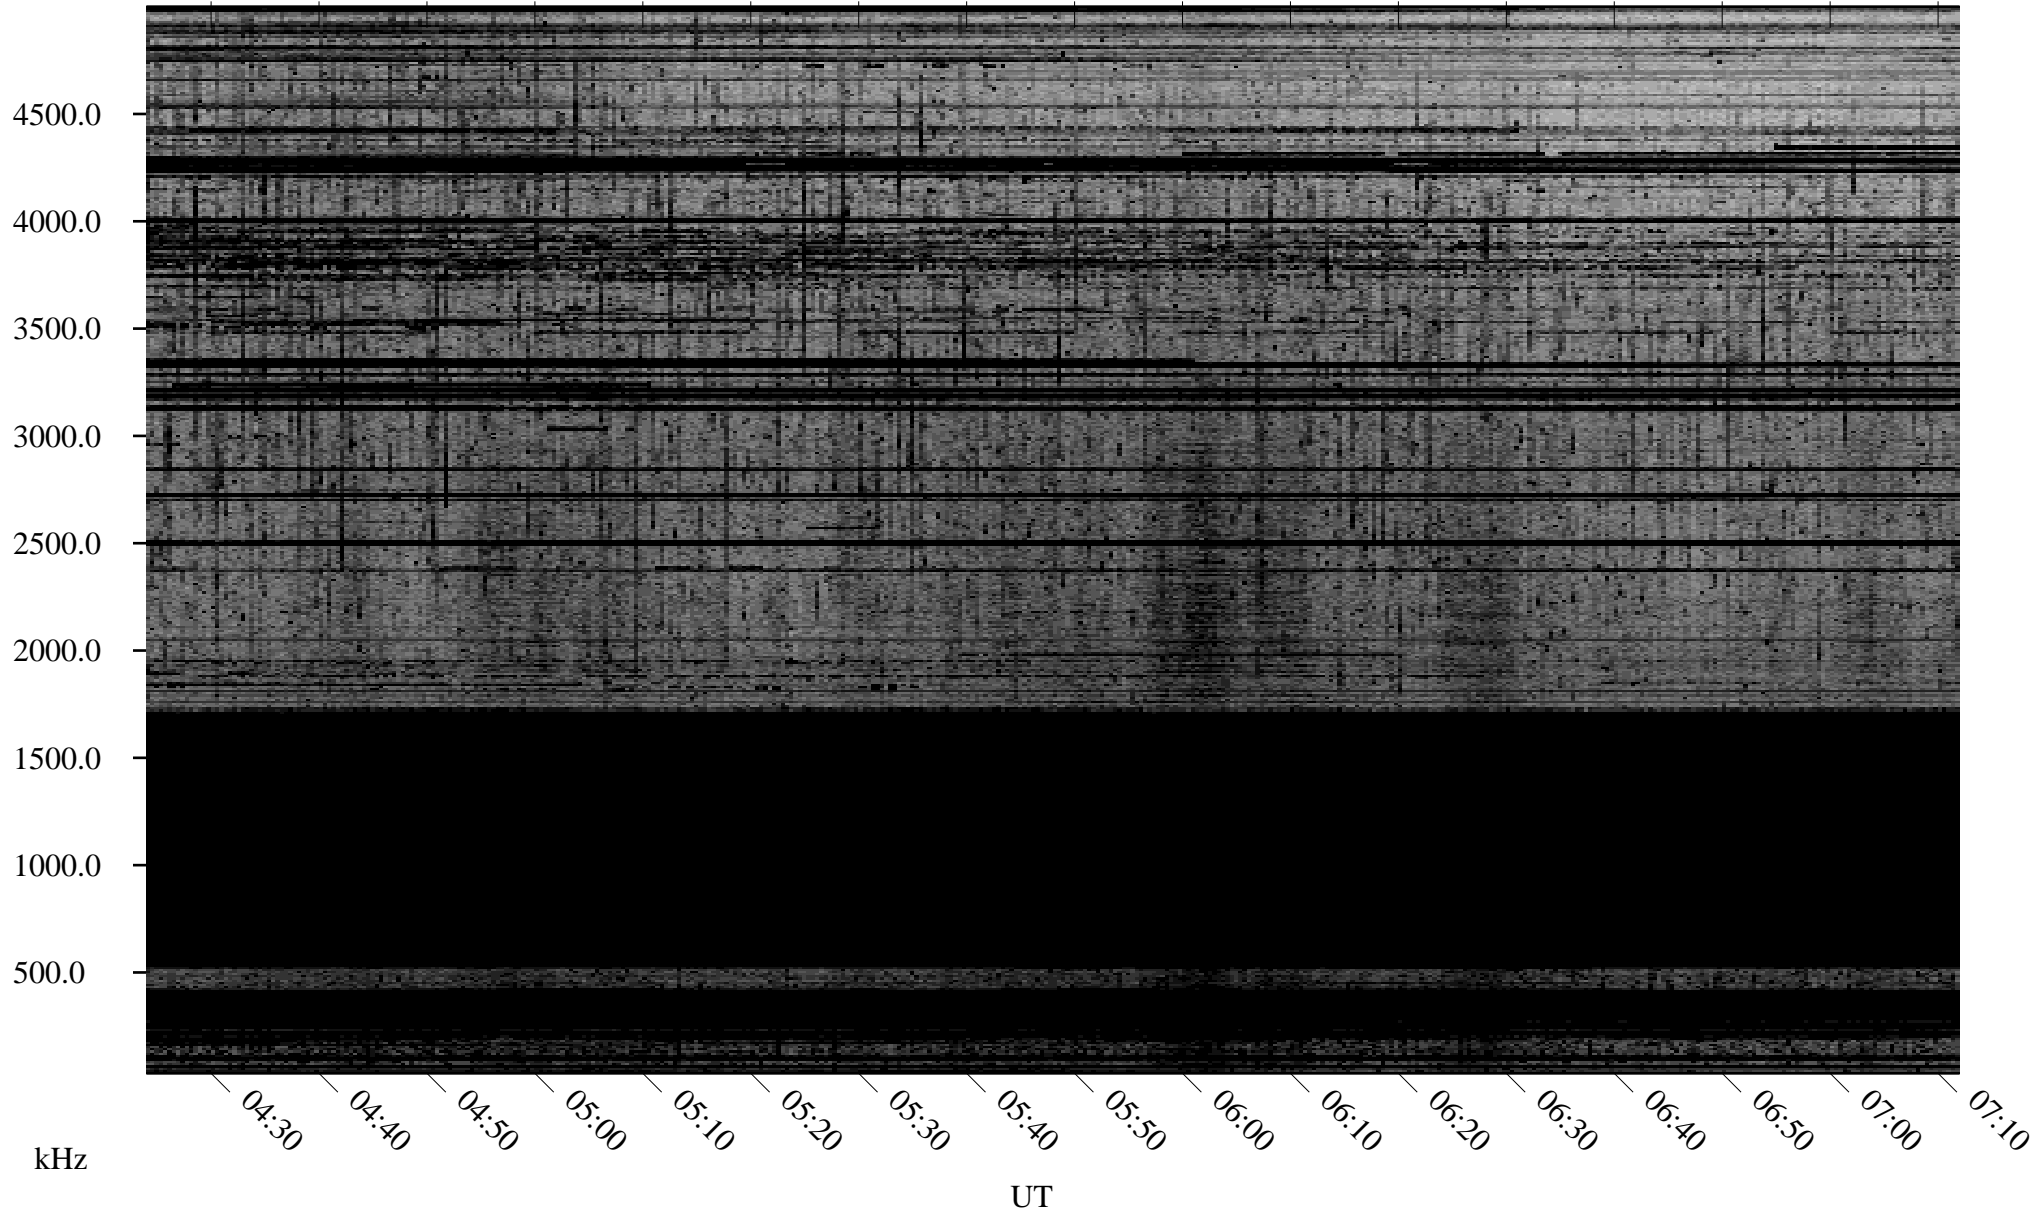

04/06/2009 Churchill, Manitoba

Linear Scale Black = 161 White = 15

ch09096l.r00SUm max_12

Page 1

04/06/2009 Churchill, Manitoba

Linear Scale Black = 161 White = 15

ch09096l.r00SUm max_12

Page 2

04/07/2009 Churchill, Manitoba

Linear Scale Black = 161 White = 15

ch09096l.r00SUm max_12

Page 3

04/07/2009 Churchill, Manitoba

Linear Scale Black = 161 White = 15

ch09096l.r00SUm max_12

Page 4

04/07/2009 Churchill, Manitoba

Linear Scale Black = 161 White = 15

ch09096l.r00SUm max_12

Page 5

04/07/2009 Churchill, Manitoba

Linear Scale Black = 161 White = 15

ch09096l.r00SUm max_12

Page 6

04/07/2009 Churchill, Manitoba

Linear Scale Black = 161 White = 15

ch09096l.r00SUm max_12

Page 7

04/07/2009 Churchill, Manitoba

Linear Scale Black = 161 White = 15

ch09096l.r00SUm max_12