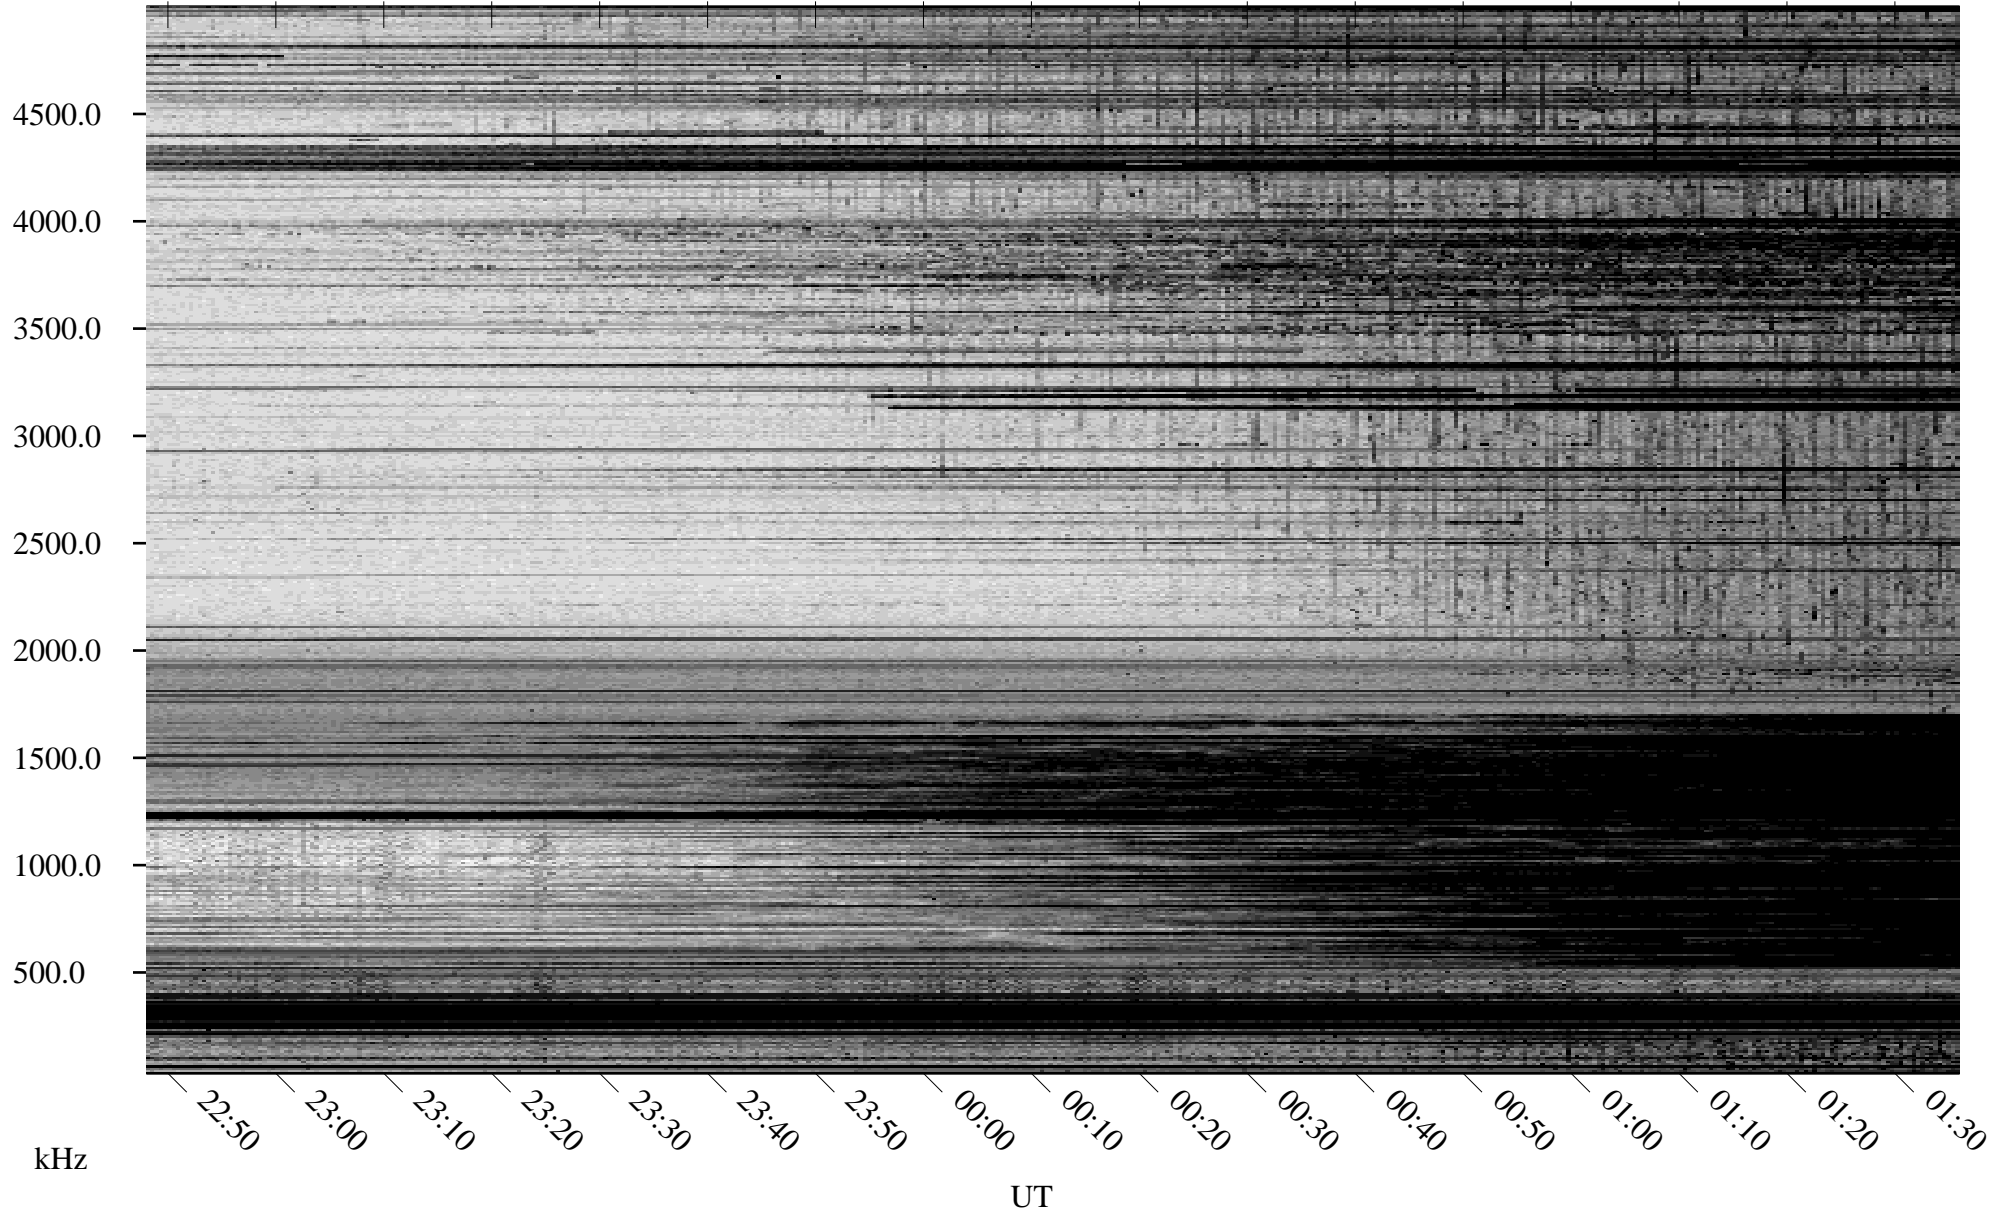

04/06/2009 Churchill, Manitoba

Linear Scale Black = 161 White = 15

ch09096l.r00SUm max_12

Page 1

04/06/2009 Churchill, Manitoba

Linear Scale Black = 161 White = 15

ch09096l.r00SUm max_12

Page 2

04/07/2009 Churchill, Manitoba

Linear Scale Black = 161 White = 15

ch09096l.r00SUm max_12

Page 3

04/07/2009 Churchill, Manitoba

Linear Scale Black = 161 White = 15

ch09096l.r00SUm max_12

Page 4

04/07/2009 Churchill, Manitoba

Linear Scale Black = 161 White = 15

ch09096l.r00SUm max_12

Page 5

04/07/2009 Churchill, Manitoba

Linear Scale Black = 161 White = 15

ch09096l.r00SUm max_12

Page 6

04/07/2009 Churchill, Manitoba

Linear Scale Black = 161 White = 15

ch09096l.r00SUm max_12

Page 7

04/07/2009 Churchill, Manitoba

Linear Scale Black = 161 White = 15

ch09096l.r00SUm max_12