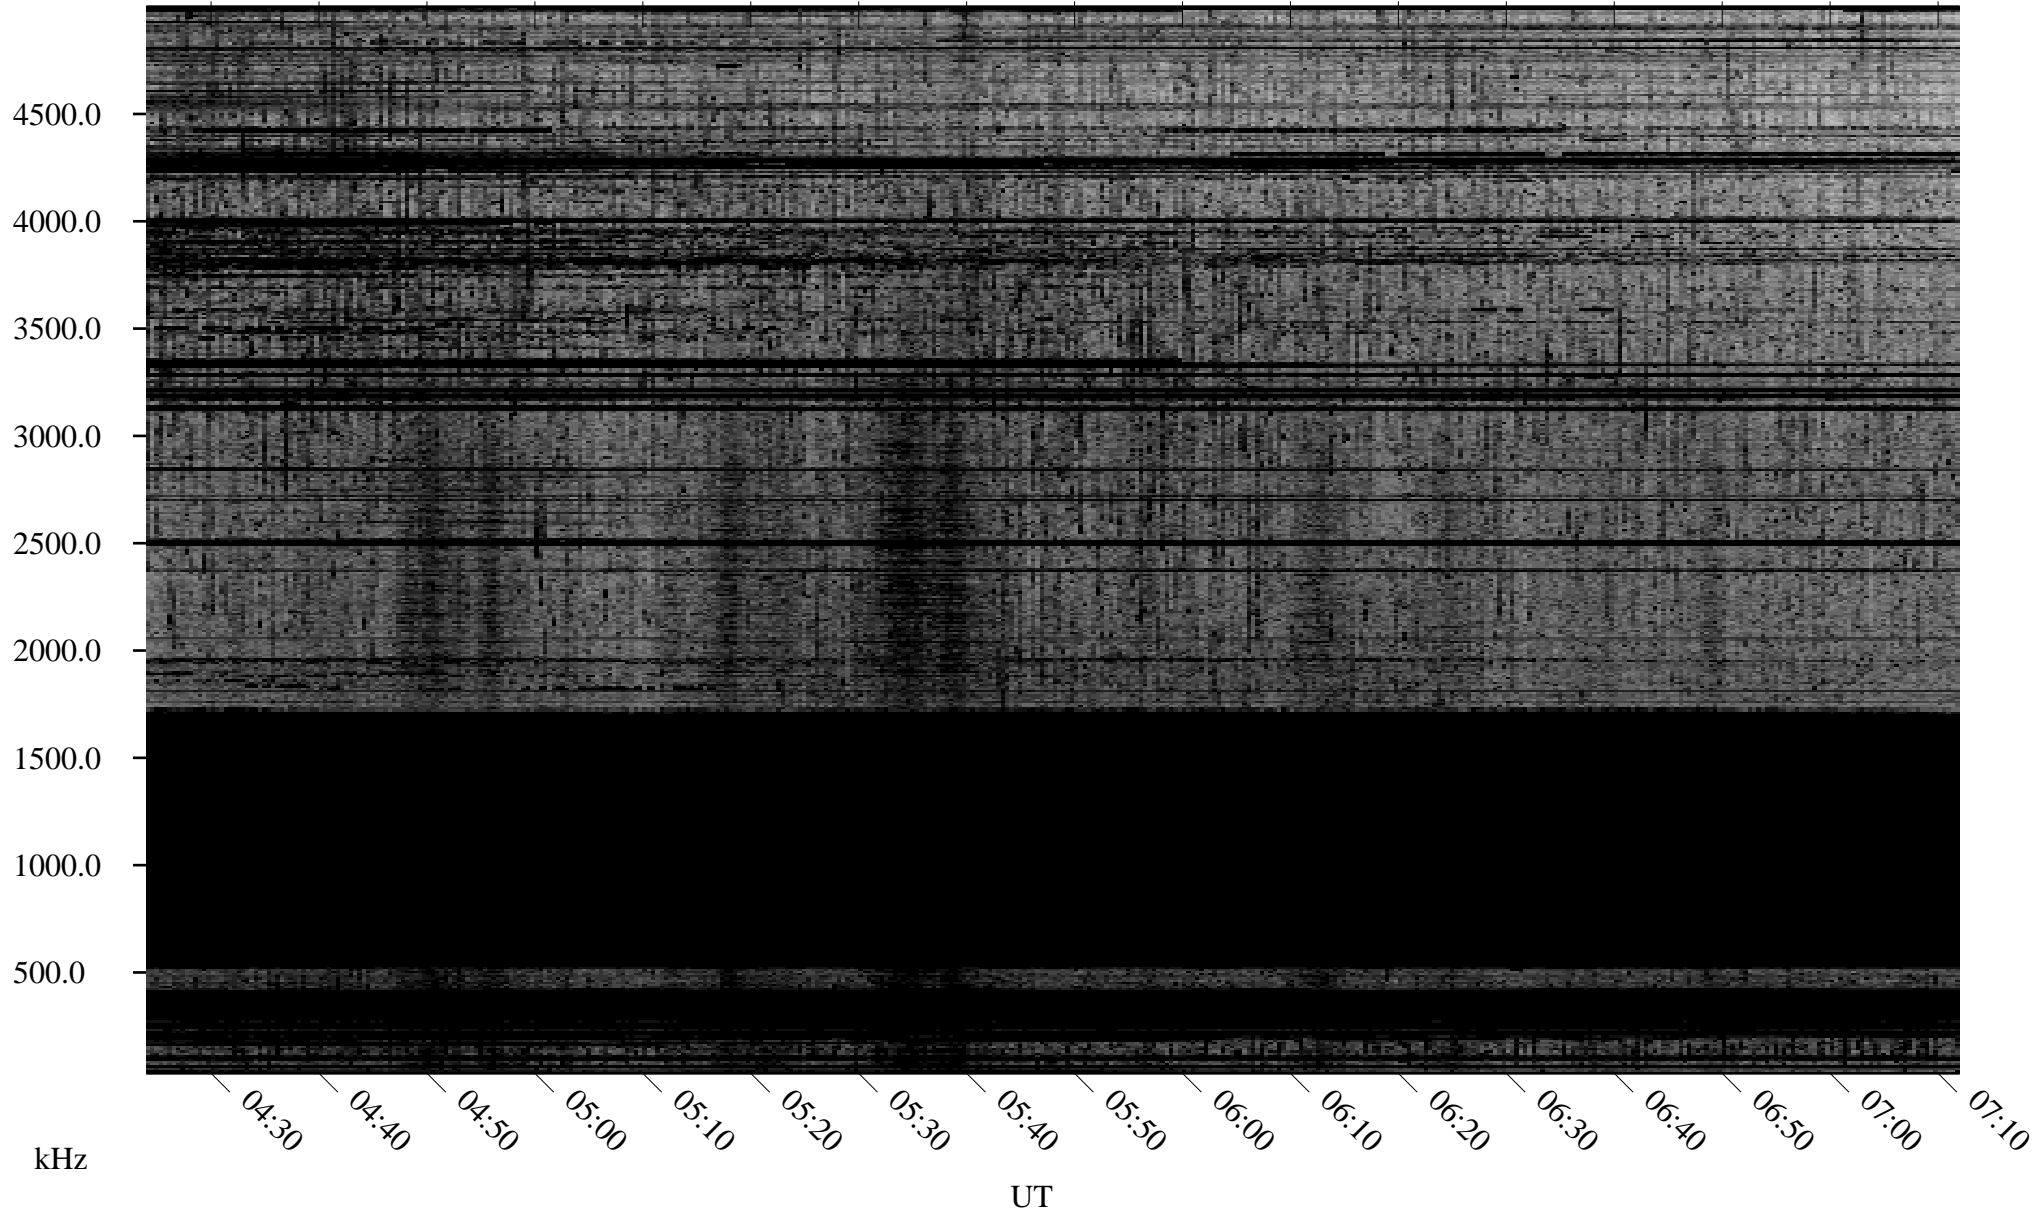

04/07/2009 Churchill, Manitoba

Linear Scale Black = 161 White = 15

ch090971.r00SUm max_12

Page 1

04/07/2009 Churchill, Manitoba

Linear Scale Black = 161 White = 15

ch090971.r00SUm max_12

Page 2

04/08/2009 Churchill, Manitoba

Linear Scale Black = 161 White = 15

ch090971.r00SUm max_12

Page 3

04/08/2009 Churchill, Manitoba

Linear Scale Black = 161 White = 15

ch090971.r00SUm max_12

Page 4

04/08/2009 Churchill, Manitoba

Linear Scale Black = 161 White = 15

ch090971.r00SUm max_12

Page 5

04/08/2009 Churchill, Manitoba

Linear Scale Black = 161 White = 15

ch090971.r00SUm max_12

Page 6

04/08/2009 Churchill, Manitoba

Linear Scale Black = 161 White = 15

ch090971.r00SUm max_12

Page 7

04/08/2009 Churchill, Manitoba

Linear Scale Black = 161 White = 15

ch090971.r00SUm max_12