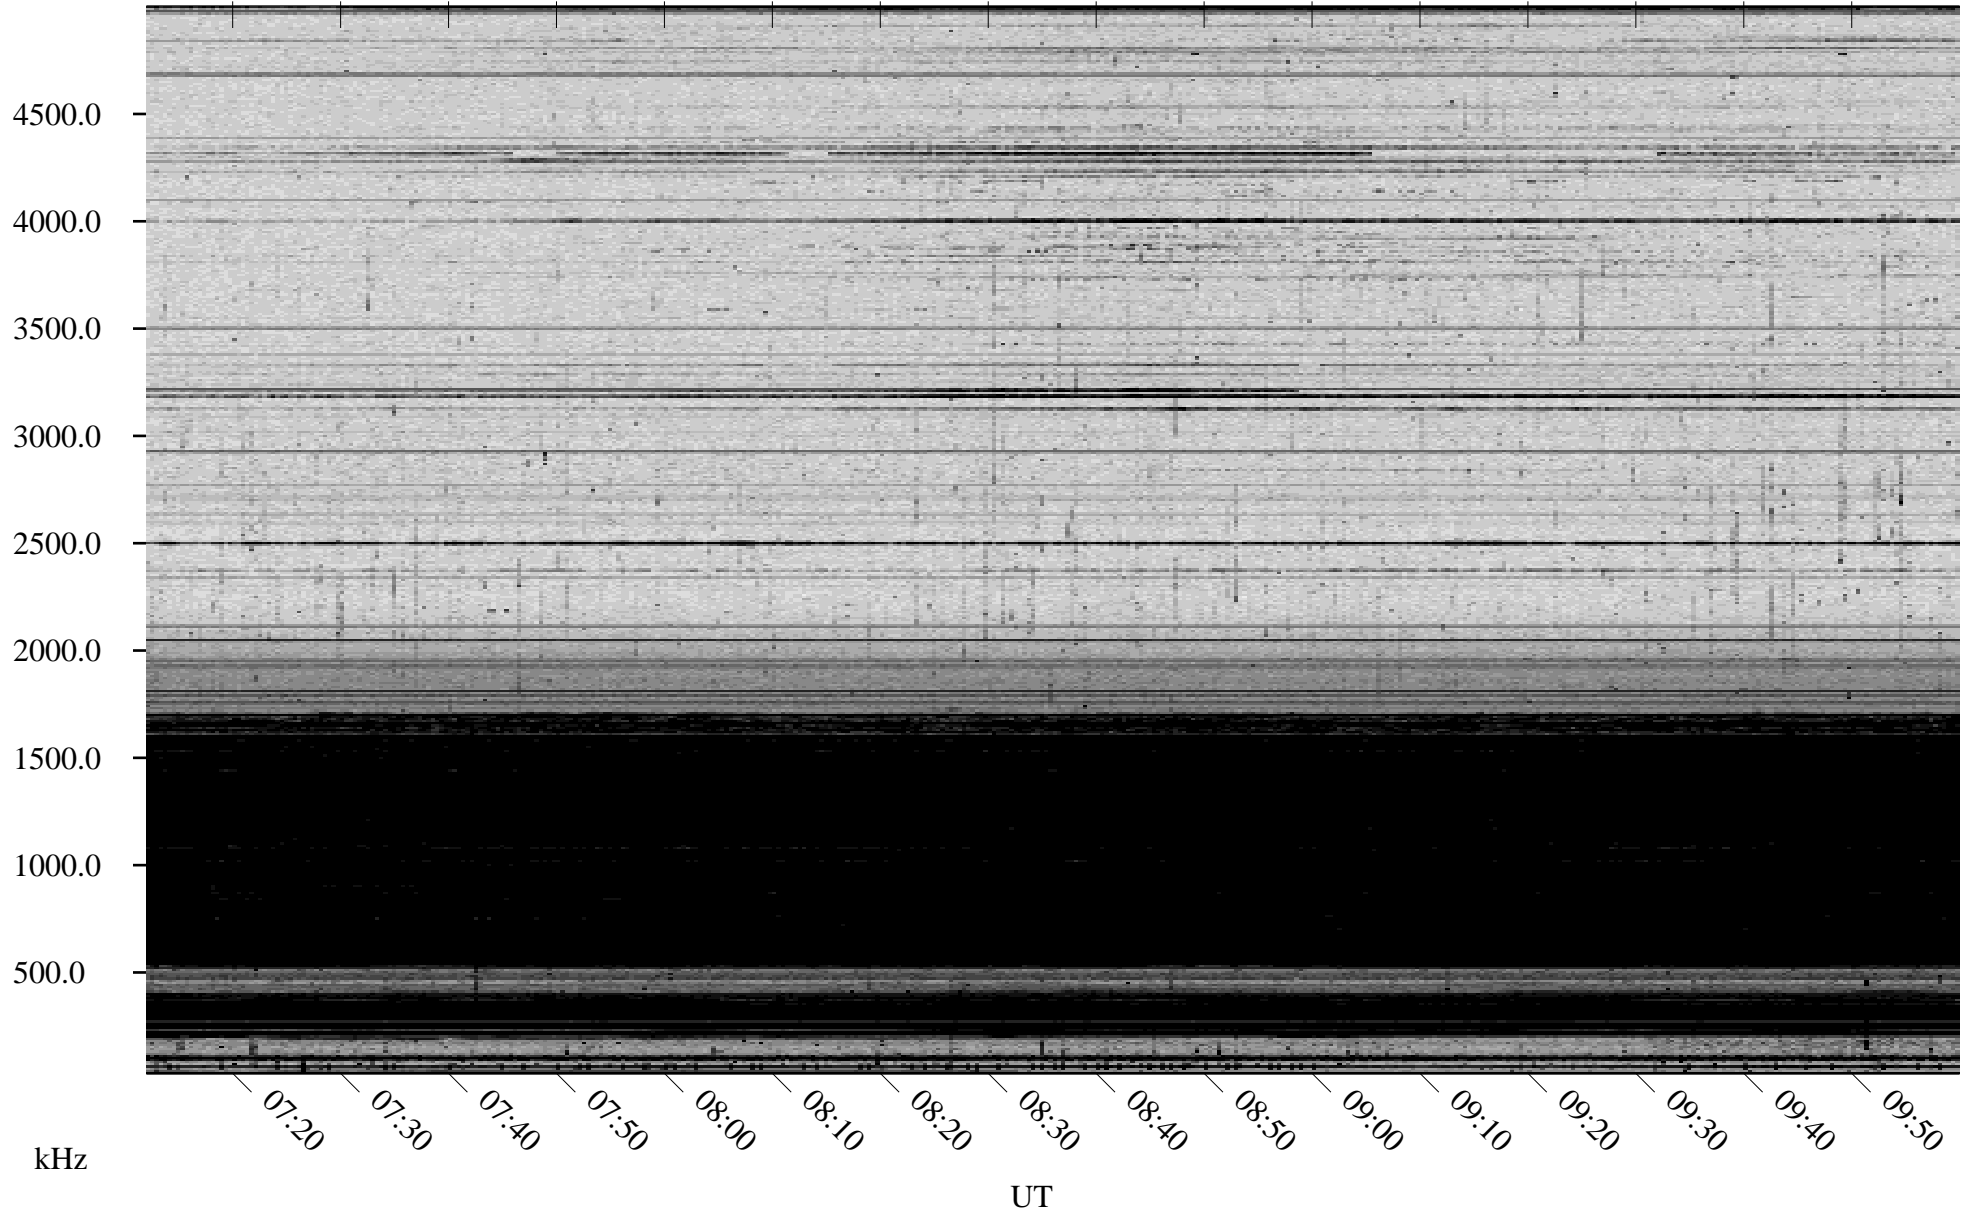

04/08/2009 Churchill, Manitoba

Linear Scale Black = 161 White = 15

ch09098l.r00SUm max_12

Page 1

04/08/2009 Churchill, Manitoba

Linear Scale Black = 161 White = 15

ch09098l.r00SUm max_12

Page 2

04/09/2009 Churchill, Manitoba

Linear Scale Black = 161 White = 15

ch09098l.r00SUm max_12

Page 3

04/09/2009 Churchill, Manitoba

Linear Scale Black = 161 White = 15

ch09098l.r00SUm max_12

Page 4

04/09/2009 Churchill, Manitoba

Linear Scale Black = 161 White = 15

ch09098l.r00SUm max_12

Page 5

04/09/2009 Churchill, Manitoba

Linear Scale Black = 161 White = 15

ch09098l.r00SUm max_12

Page 6

04/09/2009 Churchill, Manitoba

Linear Scale Black = 161 White = 15

ch09098l.r00SUm max_12

Page 7

04/09/2009 Churchill, Manitoba

Linear Scale Black = 161 White = 15

ch090981.r00SUm max_12