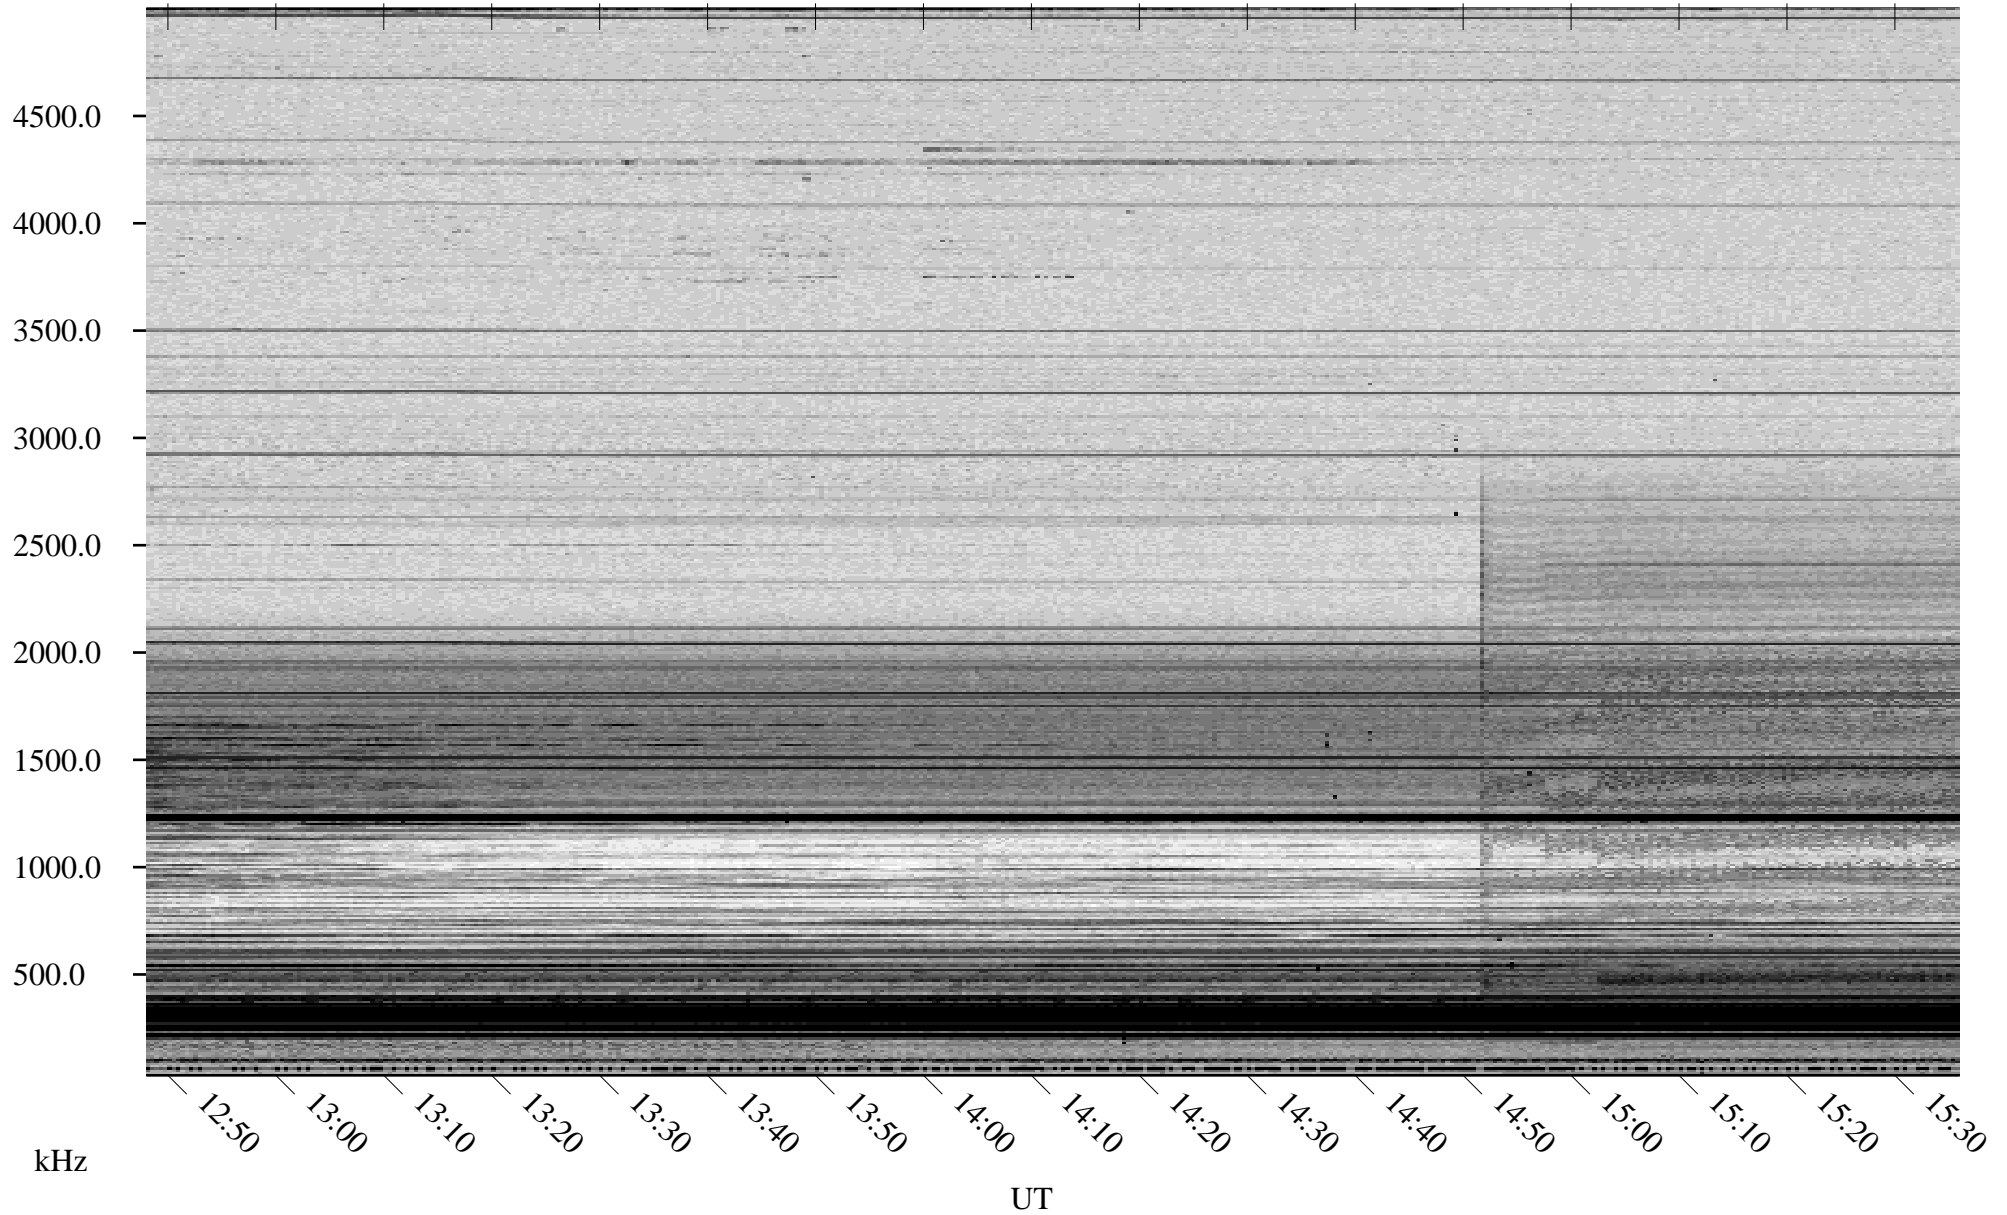

04/08/2009 Churchill, Manitoba

Linear Scale Black = 161 White = 15

ch09098l.r00SUm max_12

Page 1

04/08/2009 Churchill, Manitoba

Linear Scale Black = 161 White = 15

ch09098l.r00SUm max_12

Page 2

04/09/2009 Churchill, Manitoba

Linear Scale Black = 161 White = 15

ch09098l.r00SUm max_12

Page 3

04/09/2009 Churchill, Manitoba

Linear Scale Black = 161 White = 15

ch09098l.r00SUm max_12

Page 4

04/09/2009 Churchill, Manitoba

Linear Scale Black = 161 White = 15

ch09098l.r00SUm max_12

Page 5

04/09/2009 Churchill, Manitoba

Linear Scale Black = 161 White = 15

ch09098l.r00SUm max_12

Page 6

04/09/2009 Churchill, Manitoba

Linear Scale Black = 161 White = 15

ch09098l.r00SUm max_12

Page 7

04/09/2009 Churchill, Manitoba

Linear Scale Black = 161 White = 15

ch090981.r00SUm max_12