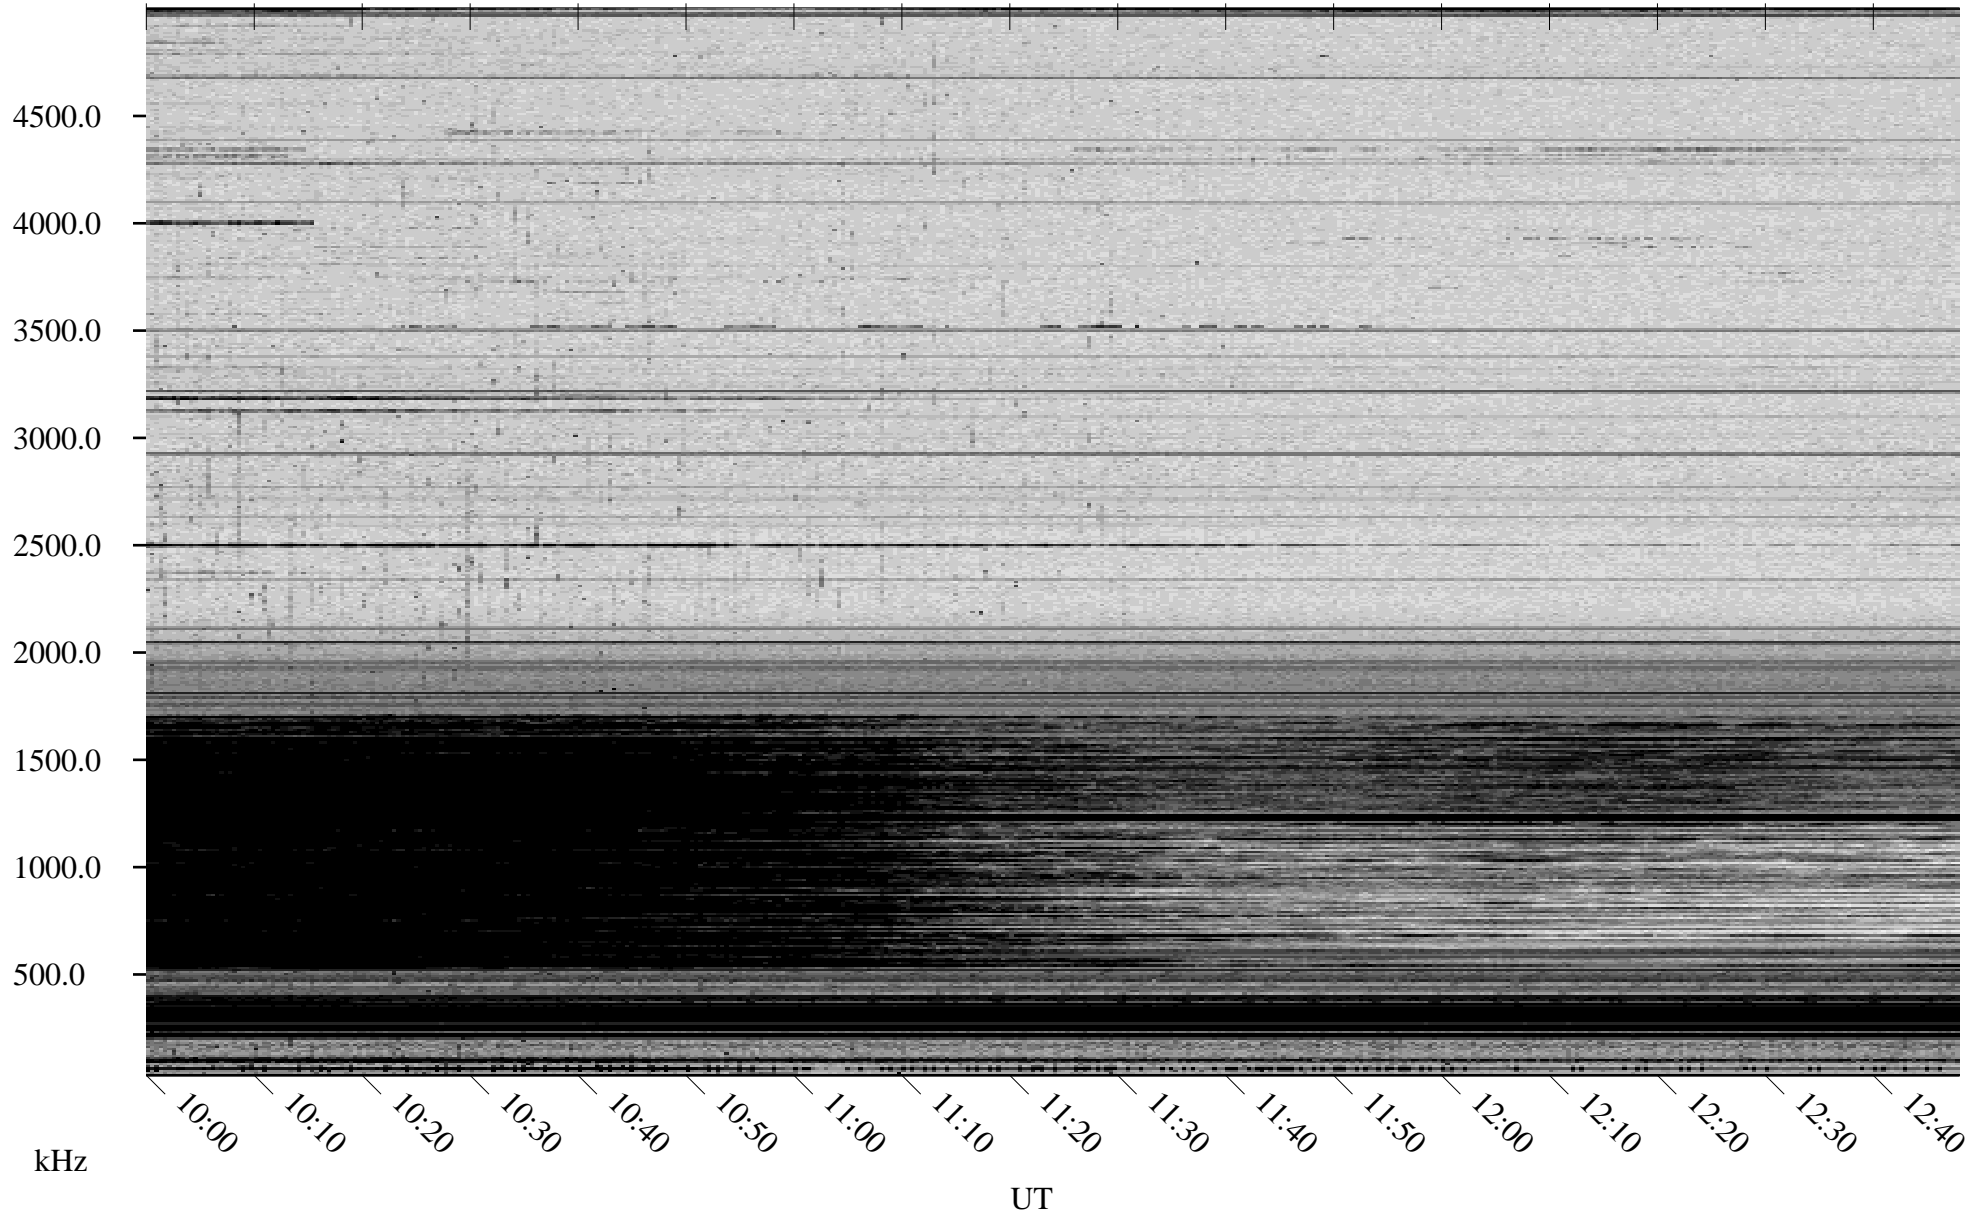

04/08/2009 Churchill, Manitoba

Linear Scale Black = 161 White = 15

ch09098l.r00SUm max_12

Page 1

04/08/2009 Churchill, Manitoba

Linear Scale Black = 161 White = 15

ch09098l.r00SUm max_12

Page 2

04/09/2009 Churchill, Manitoba

Linear Scale Black = 161 White = 15

ch09098l.r00SUm max_12

Page 3

04/09/2009 Churchill, Manitoba

Linear Scale Black = 161 White = 15

ch09098l.r00SUm max_12

Page 4

04/09/2009 Churchill, Manitoba

Linear Scale Black = 161 White = 15

ch09098l.r00SUm max_12

Page 5

04/09/2009 Churchill, Manitoba

Linear Scale Black = 161 White = 15

ch09098l.r00SUm max_12

Page 6

04/09/2009 Churchill, Manitoba

Linear Scale Black = 161 White = 15

ch09098l.r00SUm max_12

Page 7

04/09/2009 Churchill, Manitoba

Linear Scale Black = 161 White = 15

ch090981.r00SUm max_12