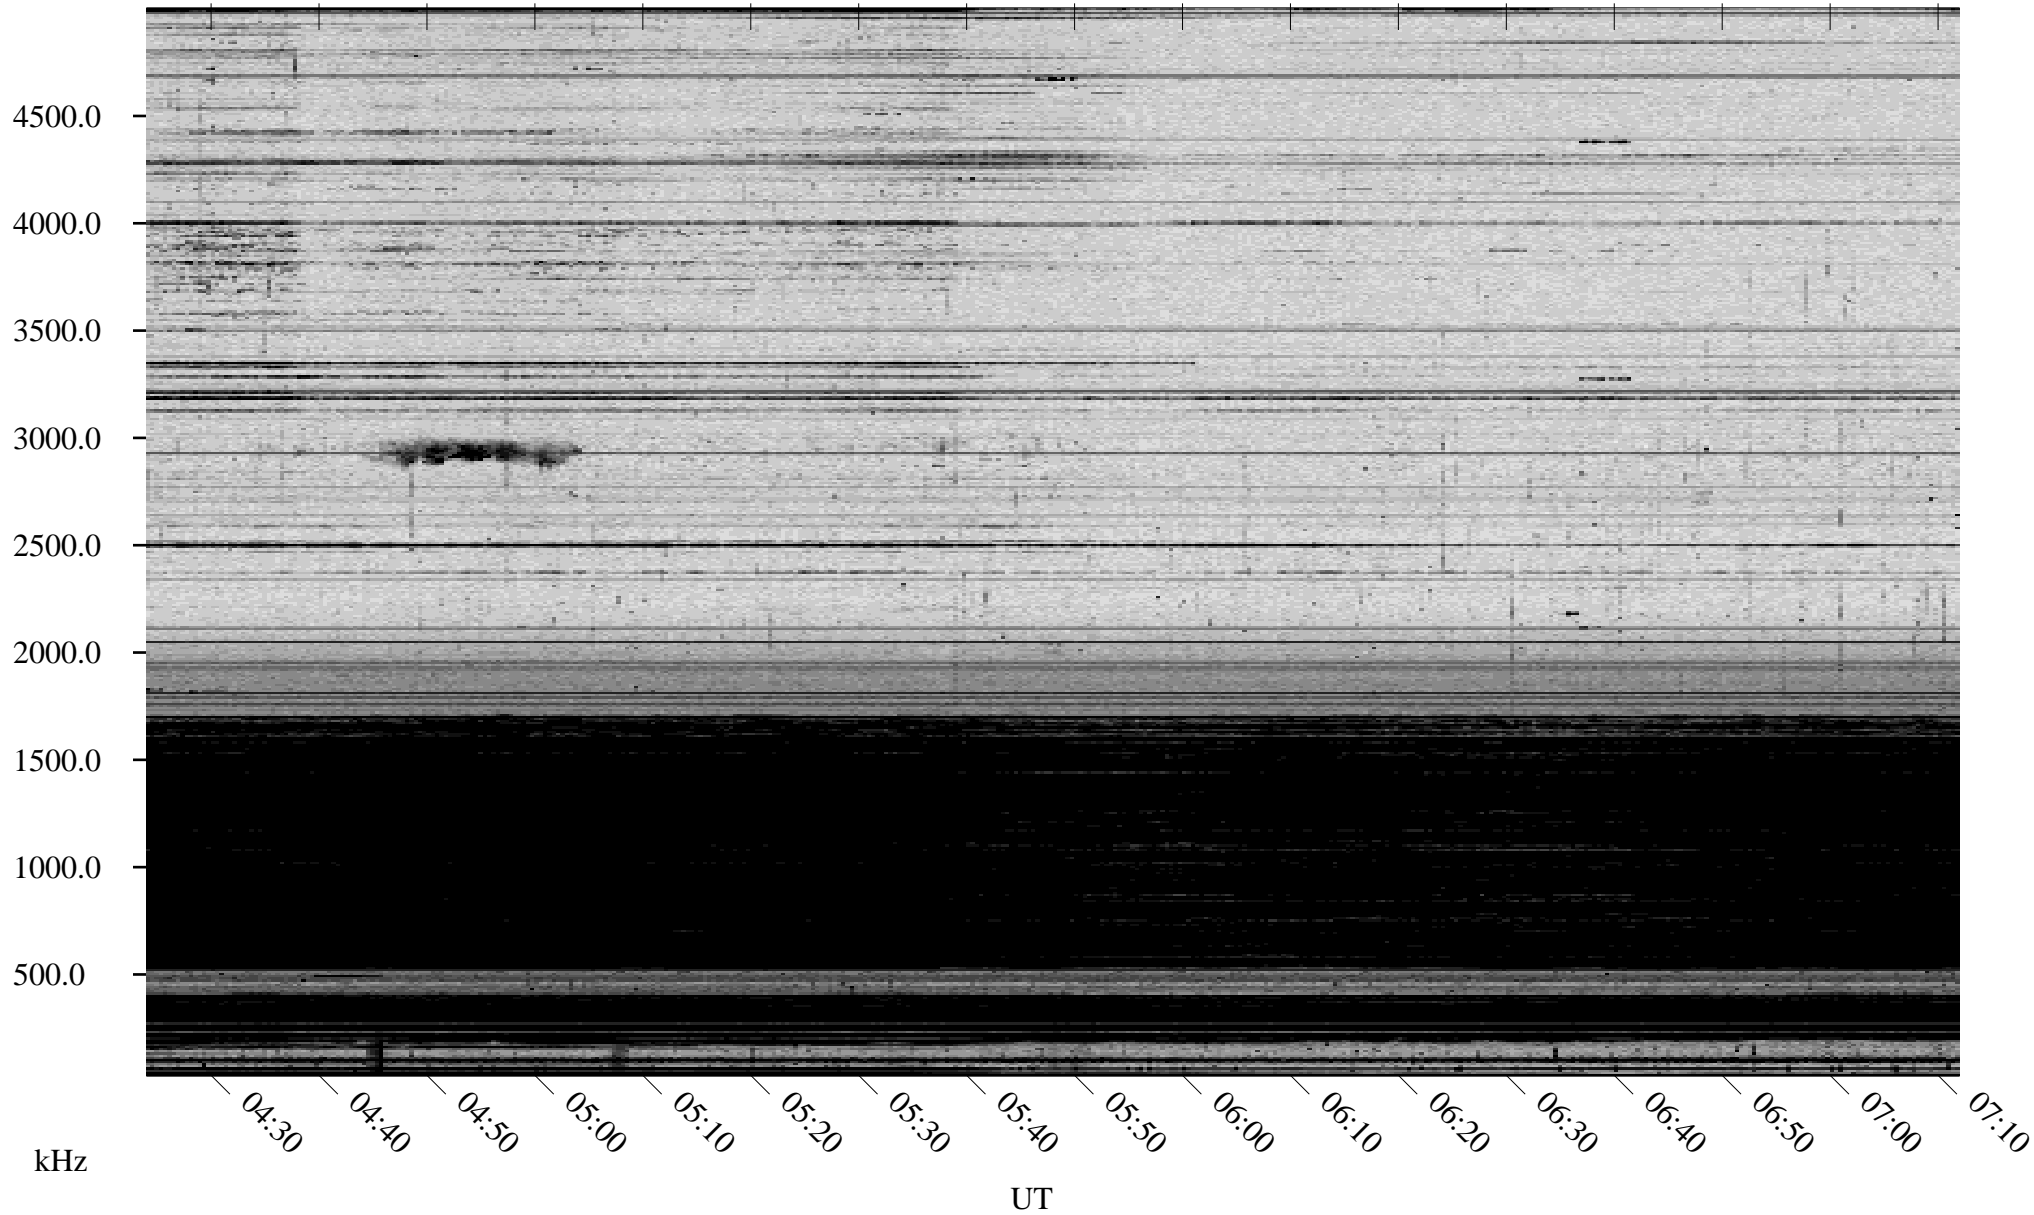

04/08/2009 Churchill, Manitoba

Linear Scale Black = 161 White = 15

ch09098l.r00SUm max_12

Page 1

04/08/2009 Churchill, Manitoba

Linear Scale Black = 161 White = 15

ch09098l.r00SUm max_12

Page 2

04/09/2009 Churchill, Manitoba

Linear Scale Black = 161 White = 15

ch09098l.r00SUm max_12

Page 3

04/09/2009 Churchill, Manitoba

Linear Scale Black = 161 White = 15

ch09098l.r00SUm max_12

Page 4

04/09/2009 Churchill, Manitoba

Linear Scale Black = 161 White = 15

ch09098l.r00SUm max_12

Page 5

04/09/2009 Churchill, Manitoba

Linear Scale Black = 161 White = 15

ch09098l.r00SUm max_12

Page 6

04/09/2009 Churchill, Manitoba

Linear Scale Black = 161 White = 15

ch09098l.r00SUm max_12

Page 7

04/09/2009 Churchill, Manitoba

Linear Scale Black = 161 White = 15

ch090981.r00SUm max_12