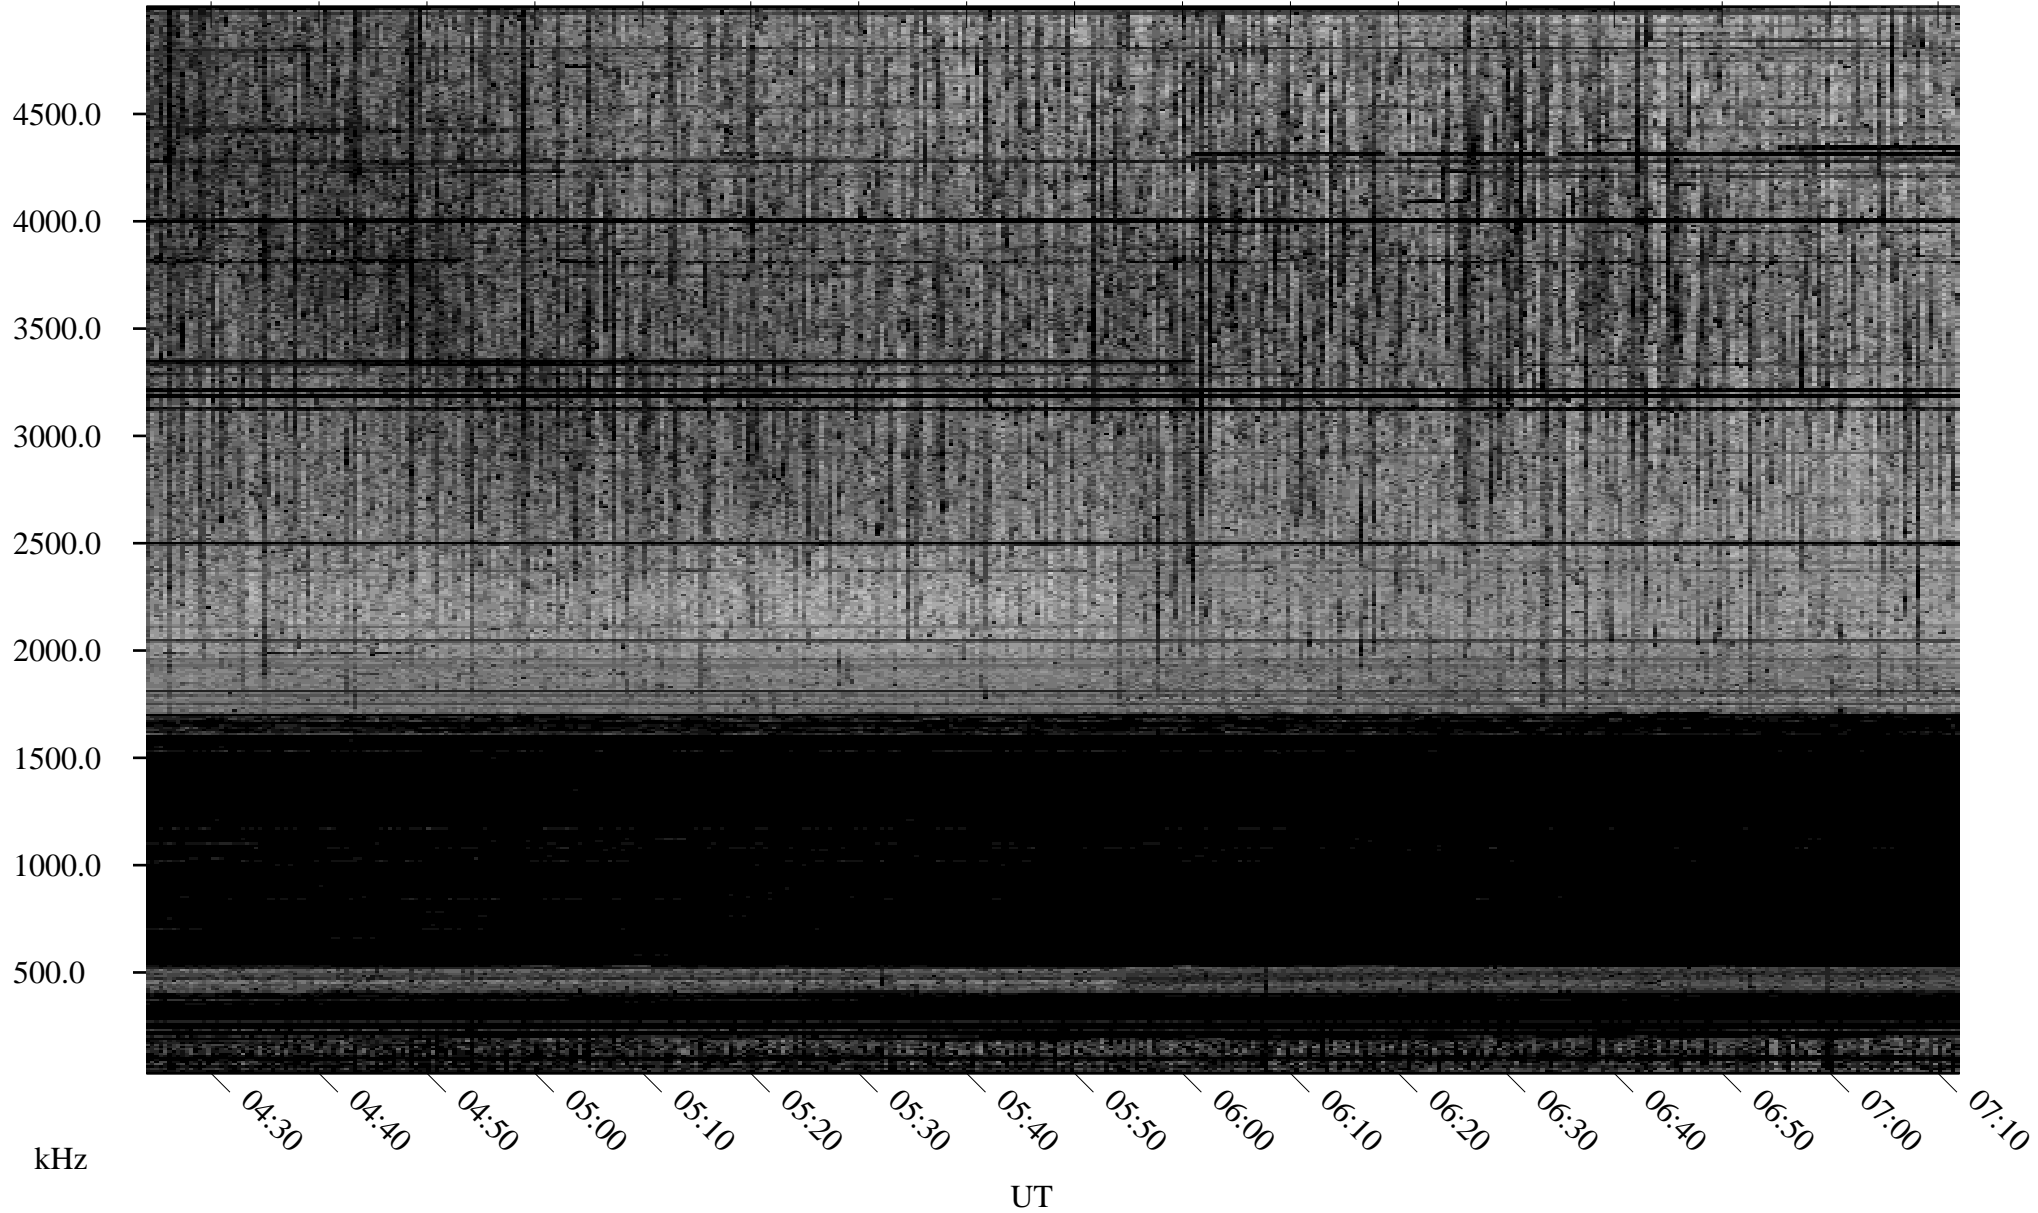

04/09/2009 Churchill, Manitoba

Linear Scale Black = 161 White = 15

ch090991.r00SUm max_12

Page 1

04/09/2009 Churchill, Manitoba

Linear Scale Black = 161 White = 15

ch090991.r00SUm max_12

Page 2

04/10/2009 Churchill, Manitoba

Linear Scale Black = 161 White = 15

ch090991.r00SUm max_12

Page 3

04/10/2009 Churchill, Manitoba

Linear Scale Black = 161 White = 15

ch090991.r00SUm max_12

Page 4

04/10/2009 Churchill, Manitoba

Linear Scale Black = 161 White = 15

ch090991.r00SUm max_12

Page 5

04/10/2009 Churchill, Manitoba

Linear Scale Black = 161 White = 15

ch090991.r00SUm max_12

Page 6

04/10/2009 Churchill, Manitoba

Linear Scale Black = 161 White = 15

ch090991.r00SUm max_12

Page 7

04/10/2009 Churchill, Manitoba

Linear Scale Black = 161 White = 15

ch090991.r00SUm max_12