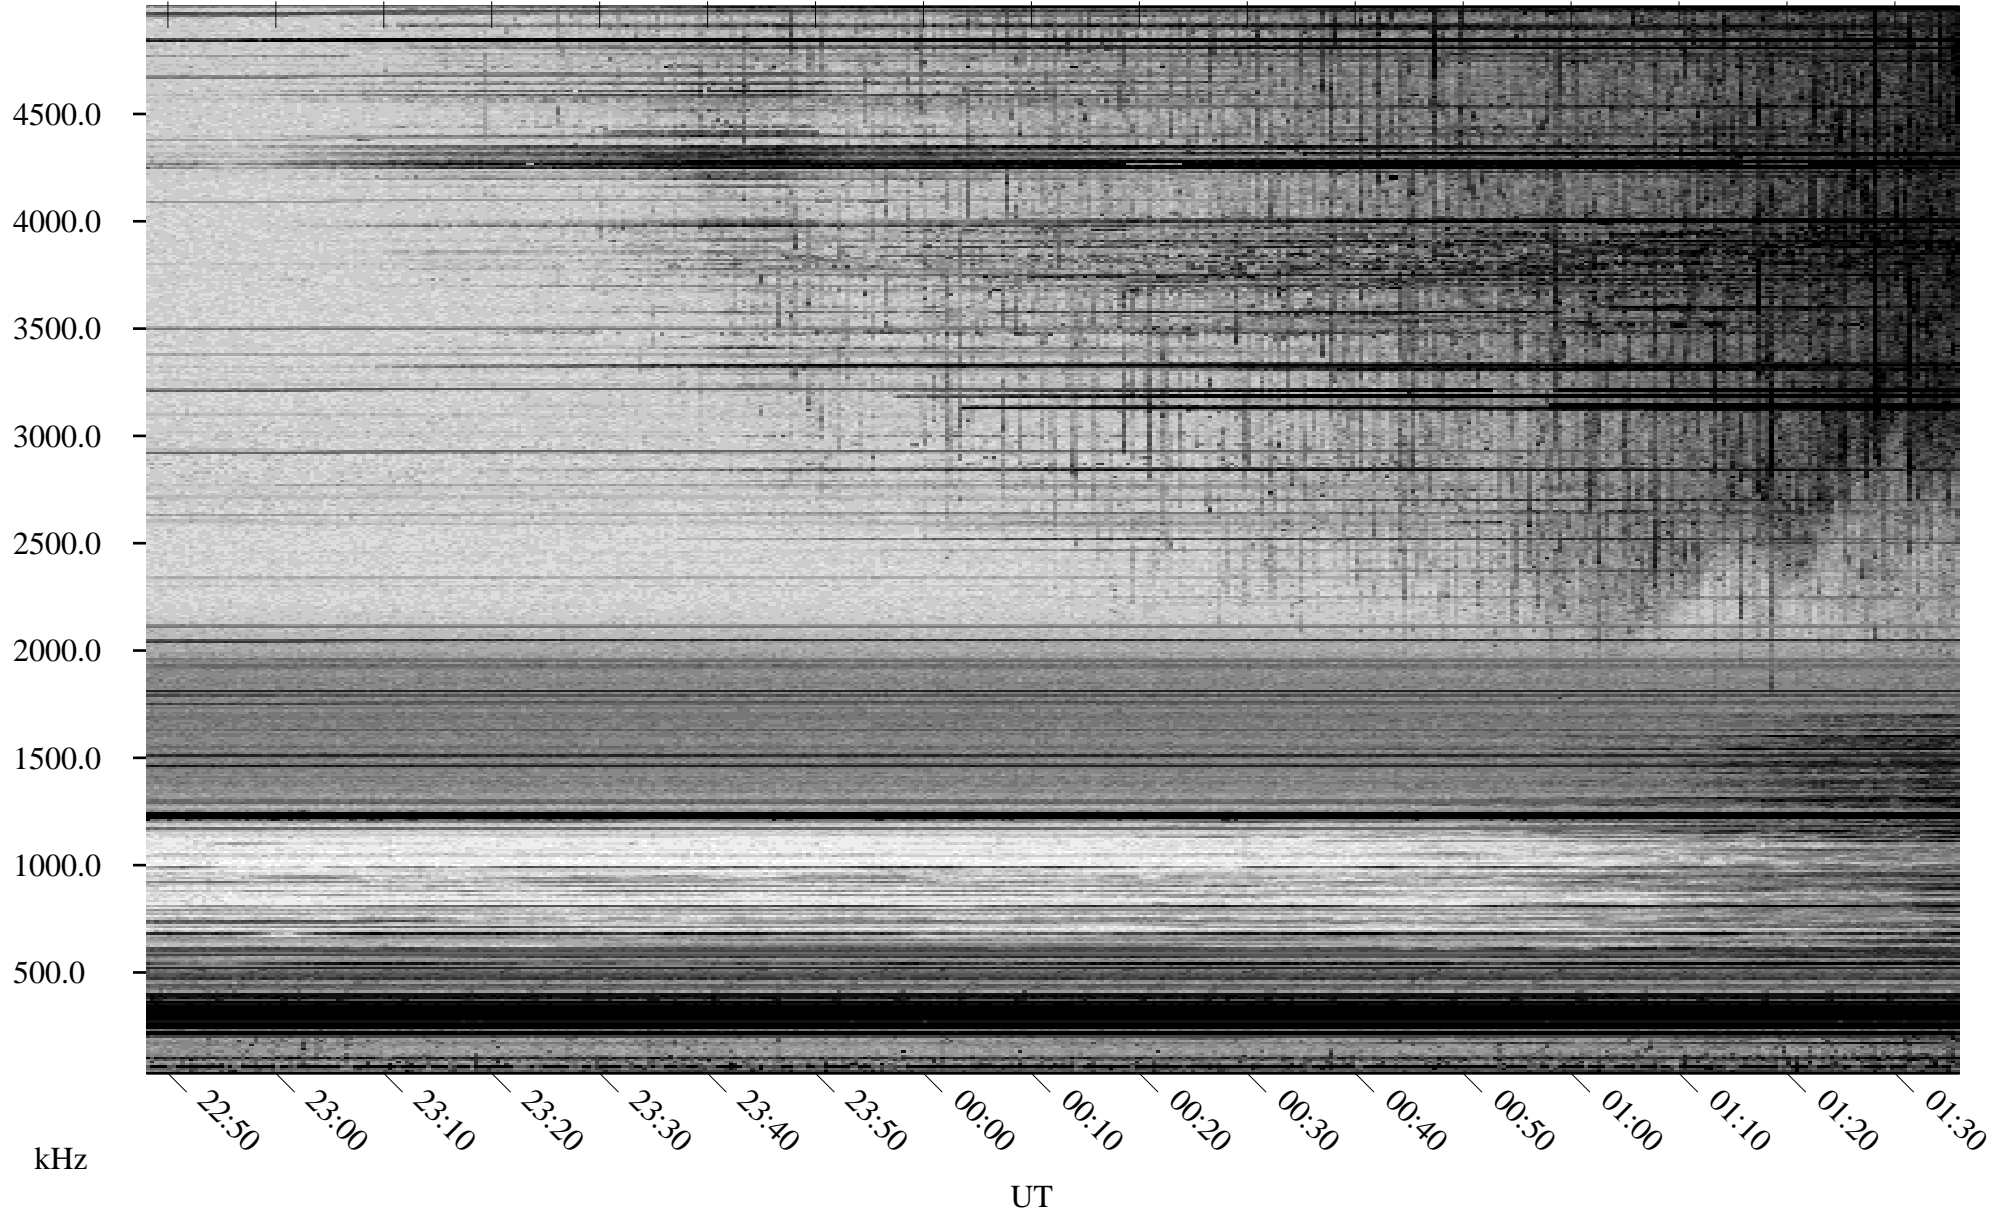

04/09/2009 Churchill, Manitoba

Linear Scale Black = 161 White = 15

ch090991.r00SUm max_12

Page 1

04/09/2009 Churchill, Manitoba

Linear Scale Black = 161 White = 15

ch090991.r00SUm max_12

Page 2

04/10/2009 Churchill, Manitoba

Linear Scale Black = 161 White = 15

ch090991.r00SUm max_12

Page 3

04/10/2009 Churchill, Manitoba

Linear Scale Black = 161 White = 15

ch090991.r00SUm max_12

Page 4

04/10/2009 Churchill, Manitoba

Linear Scale Black = 161 White = 15

ch090991.r00SUm max_12

Page 5

04/10/2009 Churchill, Manitoba

Linear Scale Black = 161 White = 15

ch090991.r00SUm max_12

Page 6

04/10/2009 Churchill, Manitoba

Linear Scale Black = 161 White = 15

ch090991.r00SUm max_12

Page 7

04/10/2009 Churchill, Manitoba

Linear Scale Black = 161 White = 15

ch090991.r00SUm max_12