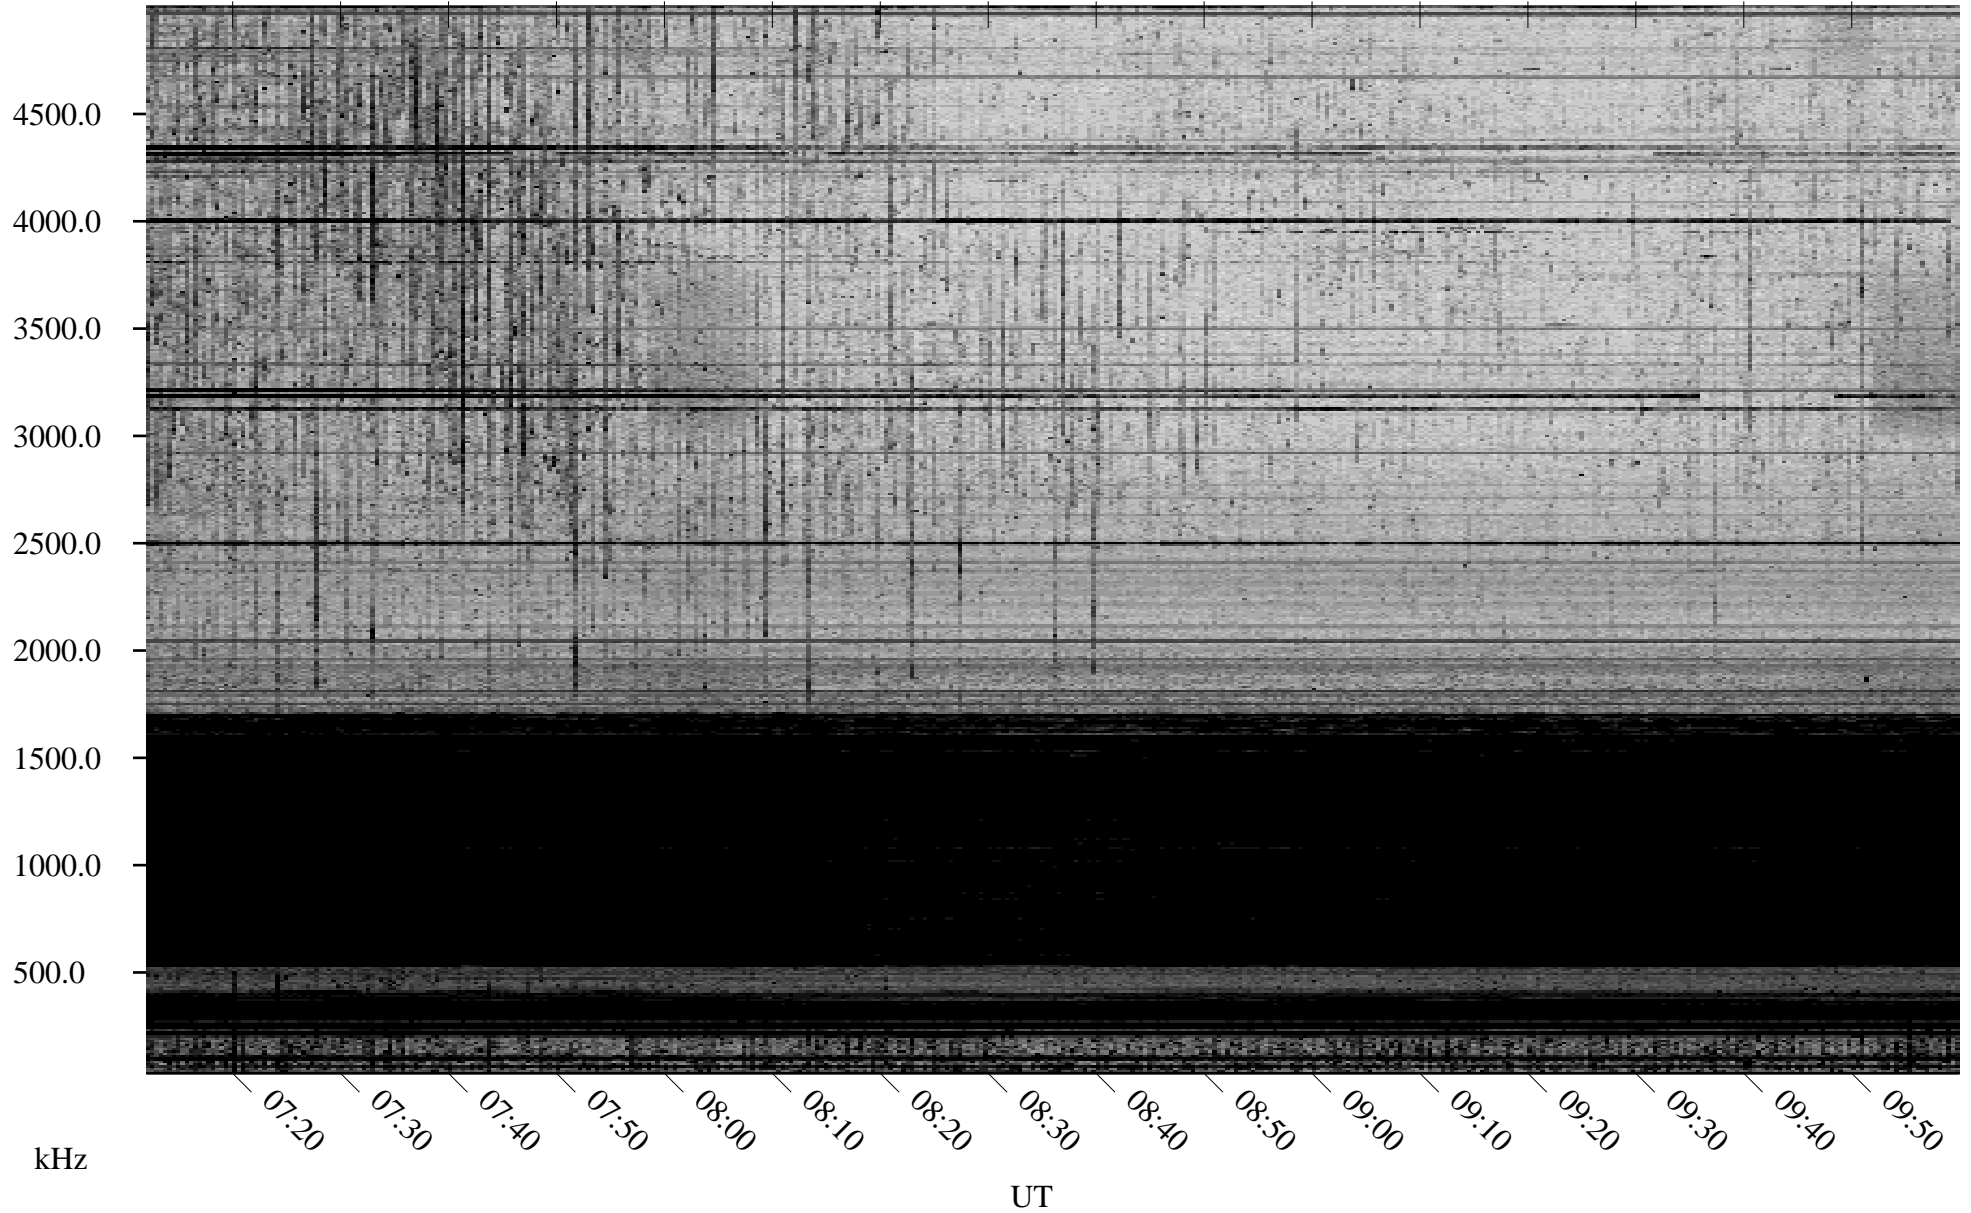

04/09/2009 Churchill, Manitoba

Linear Scale Black = 161 White = 15

ch090991.r00SUm max_12

Page 1

04/09/2009 Churchill, Manitoba

Linear Scale Black = 161 White = 15

ch090991.r00SUm max_12

Page 2

04/10/2009 Churchill, Manitoba

Linear Scale Black = 161 White = 15

ch090991.r00SUm max_12

Page 3

04/10/2009 Churchill, Manitoba

Linear Scale Black = 161 White = 15

ch090991.r00SUm max_12

Page 4

04/10/2009 Churchill, Manitoba

Linear Scale Black = 161 White = 15

ch090991.r00SUm max_12

Page 5

04/10/2009 Churchill, Manitoba

Linear Scale Black = 161 White = 15

ch090991.r00SUm max_12

Page 6

04/10/2009 Churchill, Manitoba

Linear Scale Black = 161 White = 15

ch090991.r00SUm max_12

Page 7

04/10/2009 Churchill, Manitoba

Linear Scale Black = 161 White = 15

ch090991.r00SUm max_12