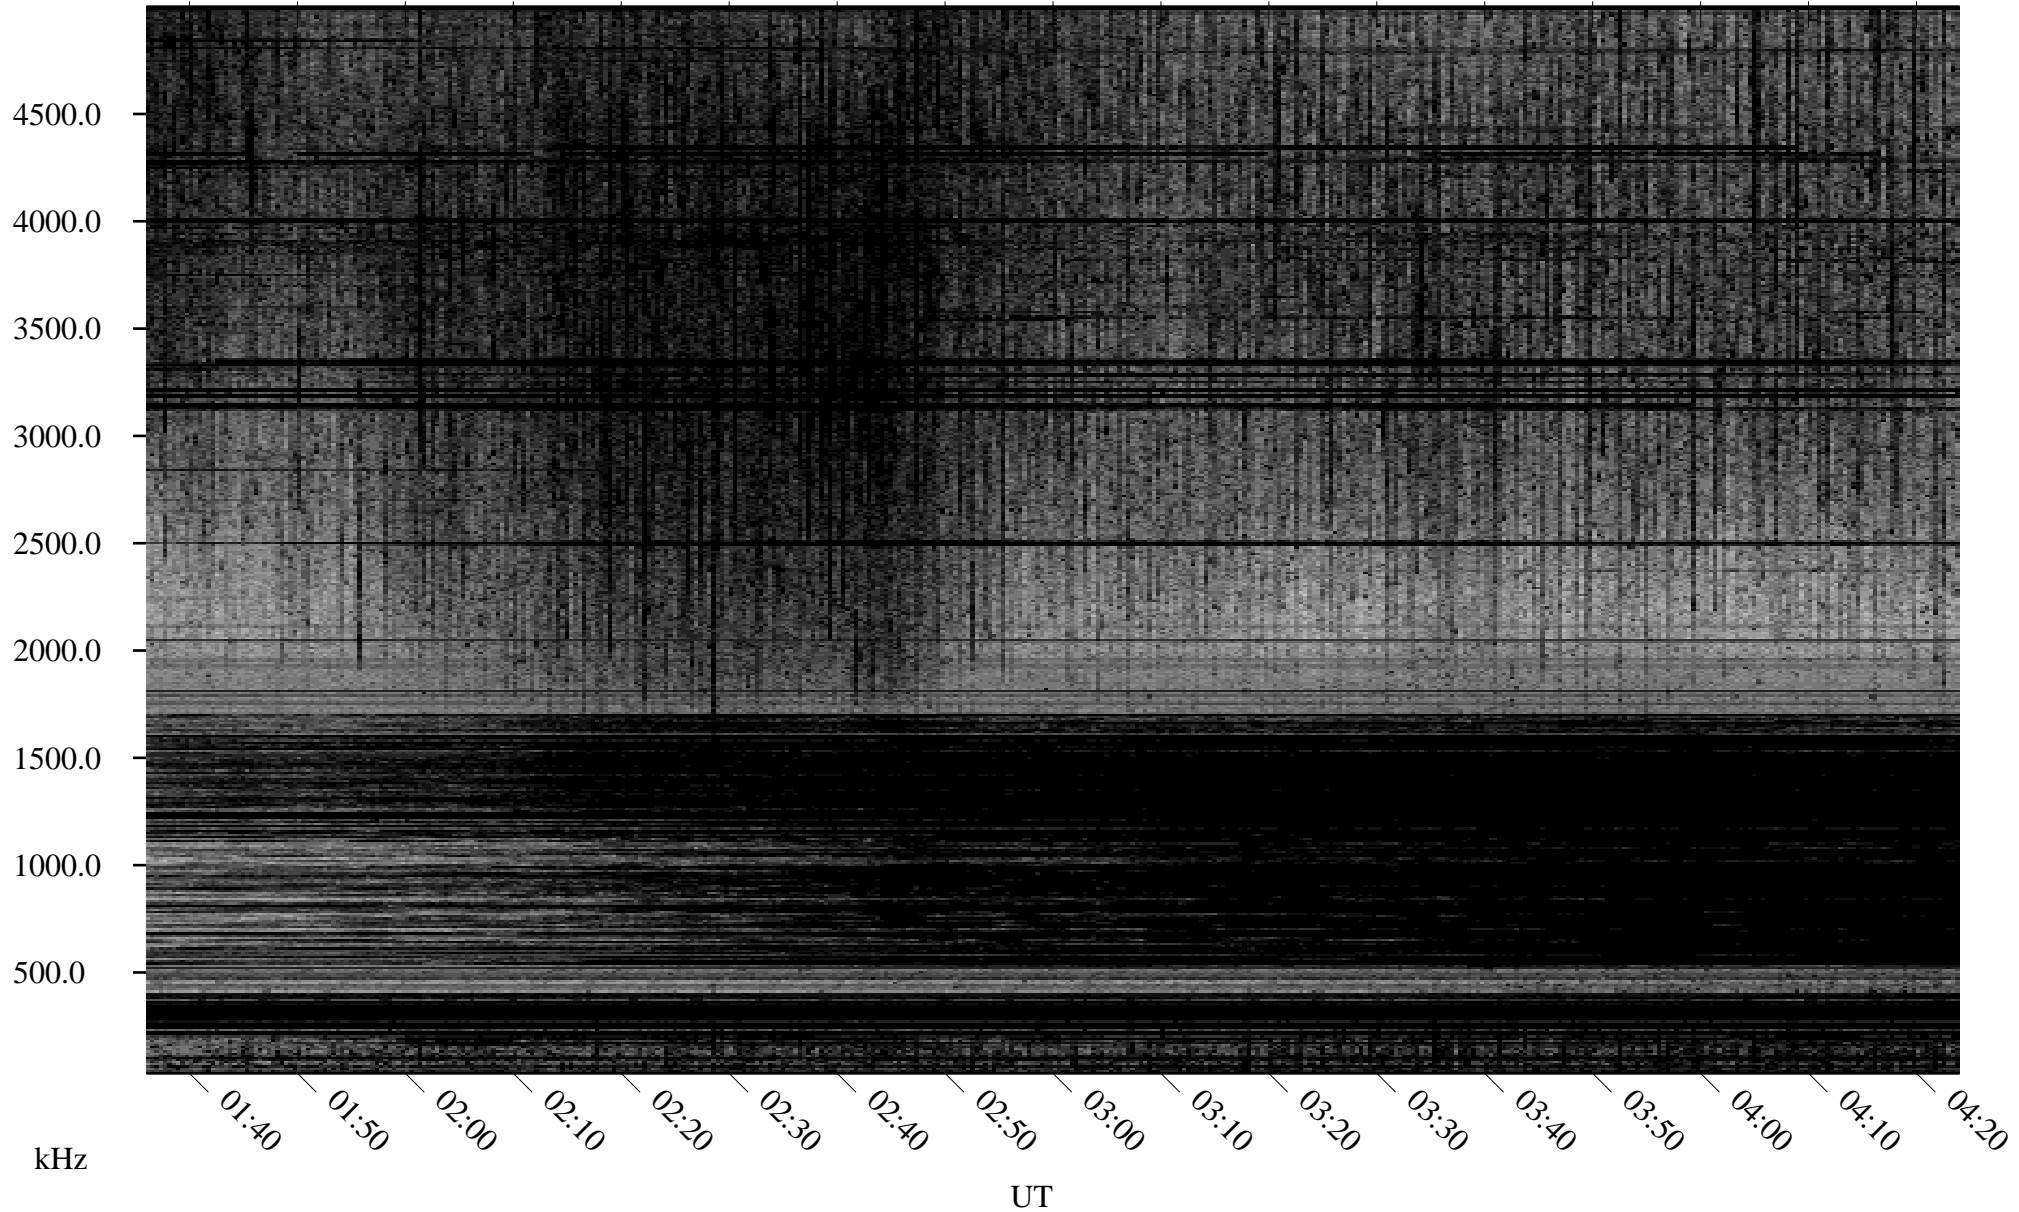

04/09/2009 Churchill, Manitoba

Linear Scale Black = 161 White = 15

ch090991.r00SUm max_12

Page 1

04/09/2009 Churchill, Manitoba

Linear Scale Black = 161 White = 15

ch090991.r00SUm max_12

Page 2

04/10/2009 Churchill, Manitoba

Linear Scale Black = 161 White = 15

ch090991.r00SUm max_12

Page 3

04/10/2009 Churchill, Manitoba

Linear Scale Black = 161 White = 15

ch090991.r00SUm max_12

Page 4

04/10/2009 Churchill, Manitoba

Linear Scale Black = 161 White = 15

ch090991.r00SUm max_12

Page 5

04/10/2009 Churchill, Manitoba

Linear Scale Black = 161 White = 15

ch090991.r00SUm max_12

Page 6

04/10/2009 Churchill, Manitoba

Linear Scale Black = 161 White = 15

ch090991.r00SUm max_12

Page 7

04/10/2009 Churchill, Manitoba

Linear Scale Black = 161 White = 15

ch090991.r00SUm max_12