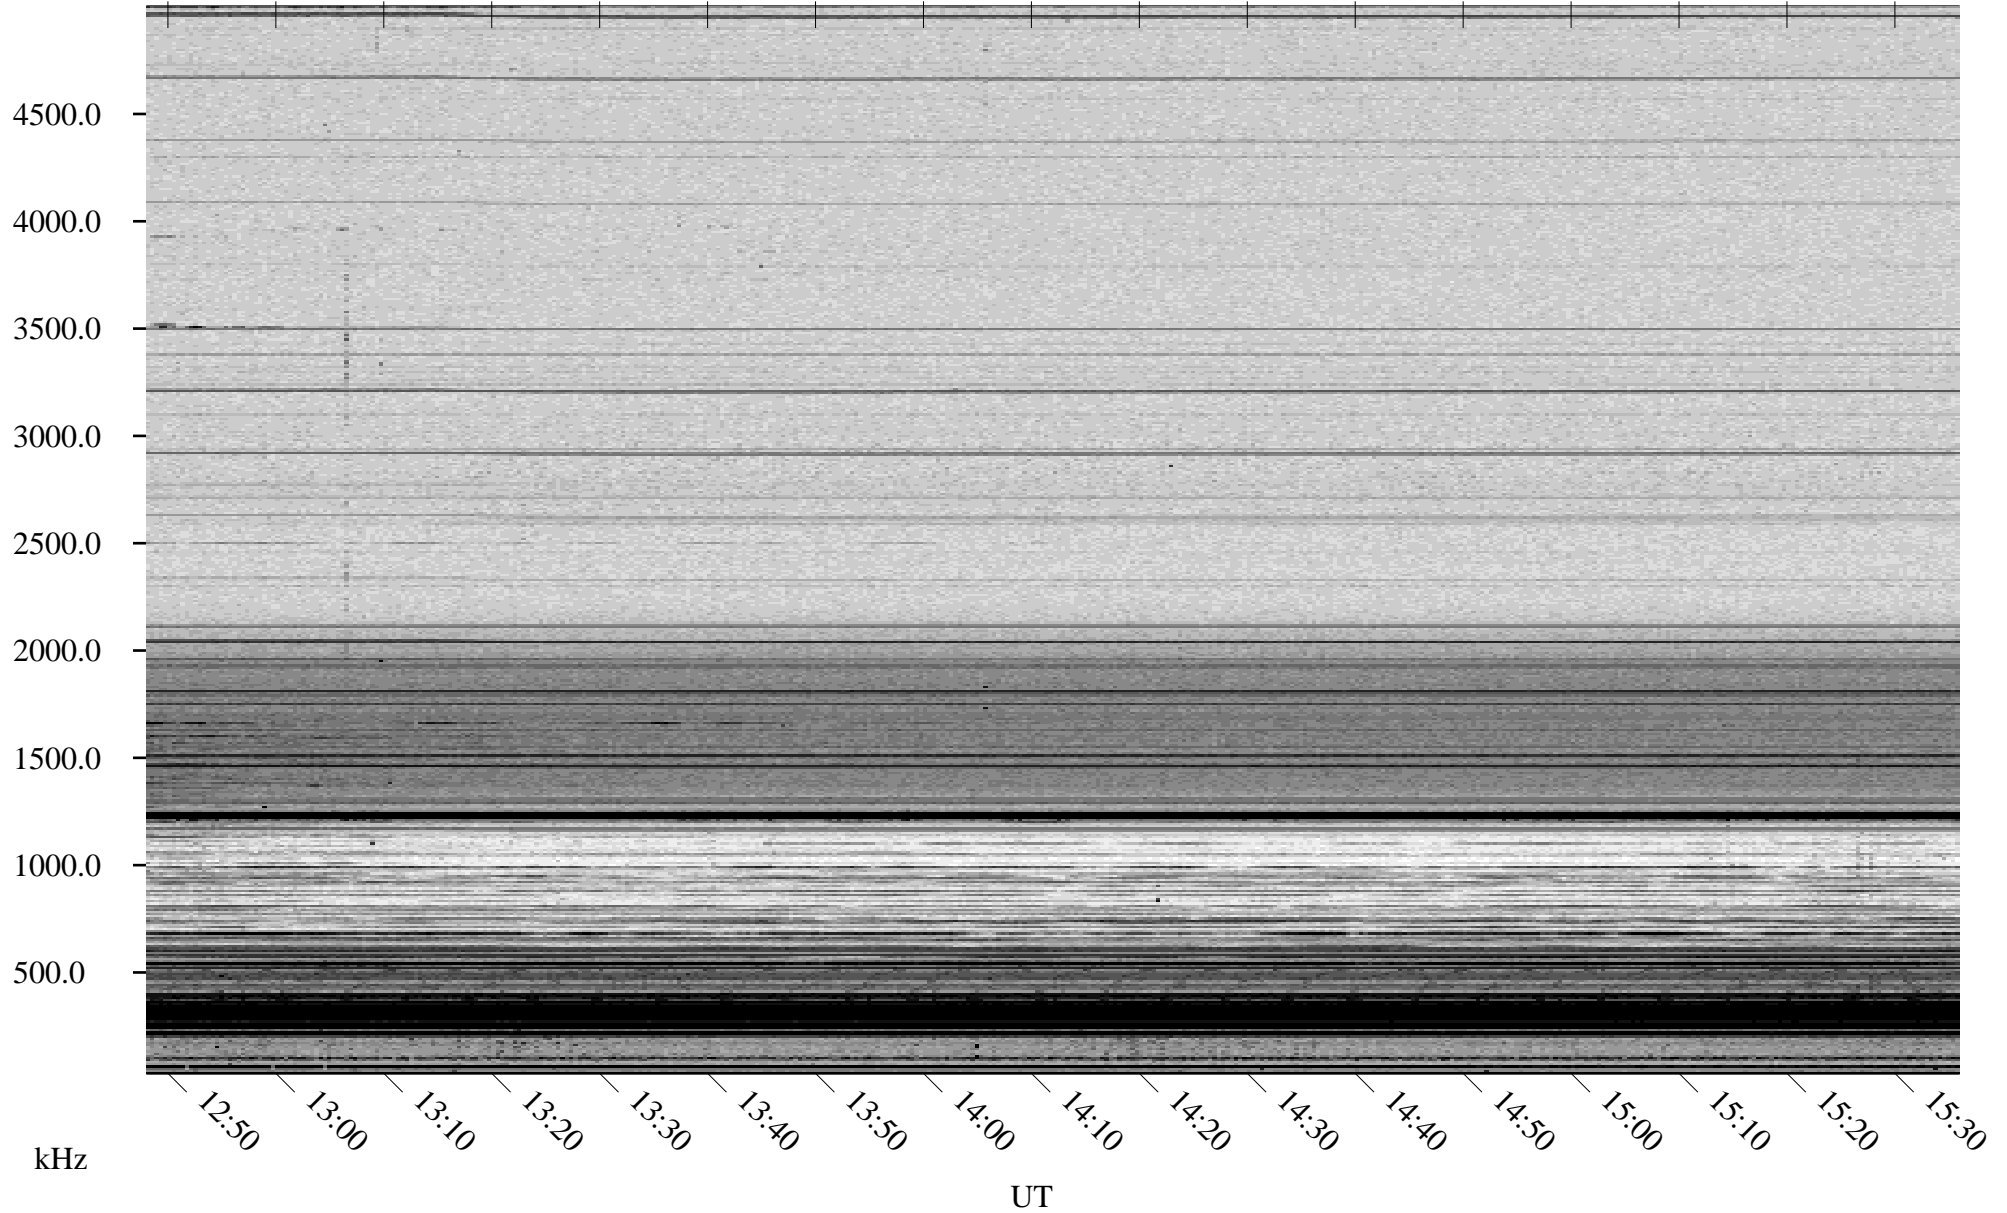

04/09/2009 Churchill, Manitoba

Linear Scale Black = 161 White = 15

ch090991.r00SUm max_12

Page 1

04/09/2009 Churchill, Manitoba

Linear Scale Black = 161 White = 15

ch090991.r00SUm max_12

Page 2

04/10/2009 Churchill, Manitoba

Linear Scale Black = 161 White = 15

ch090991.r00SUm max_12

Page 3

04/10/2009 Churchill, Manitoba

Linear Scale Black = 161 White = 15

ch090991.r00SUm max_12

Page 4

04/10/2009 Churchill, Manitoba

Linear Scale Black = 161 White = 15

ch090991.r00SUm max_12

Page 5

04/10/2009 Churchill, Manitoba

Linear Scale Black = 161 White = 15

ch090991.r00SUm max_12

Page 6

04/10/2009 Churchill, Manitoba

Linear Scale Black = 161 White = 15

ch090991.r00SUm max_12

Page 7

04/10/2009 Churchill, Manitoba

Linear Scale Black = 161 White = 15

ch090991.r00SUm max_12