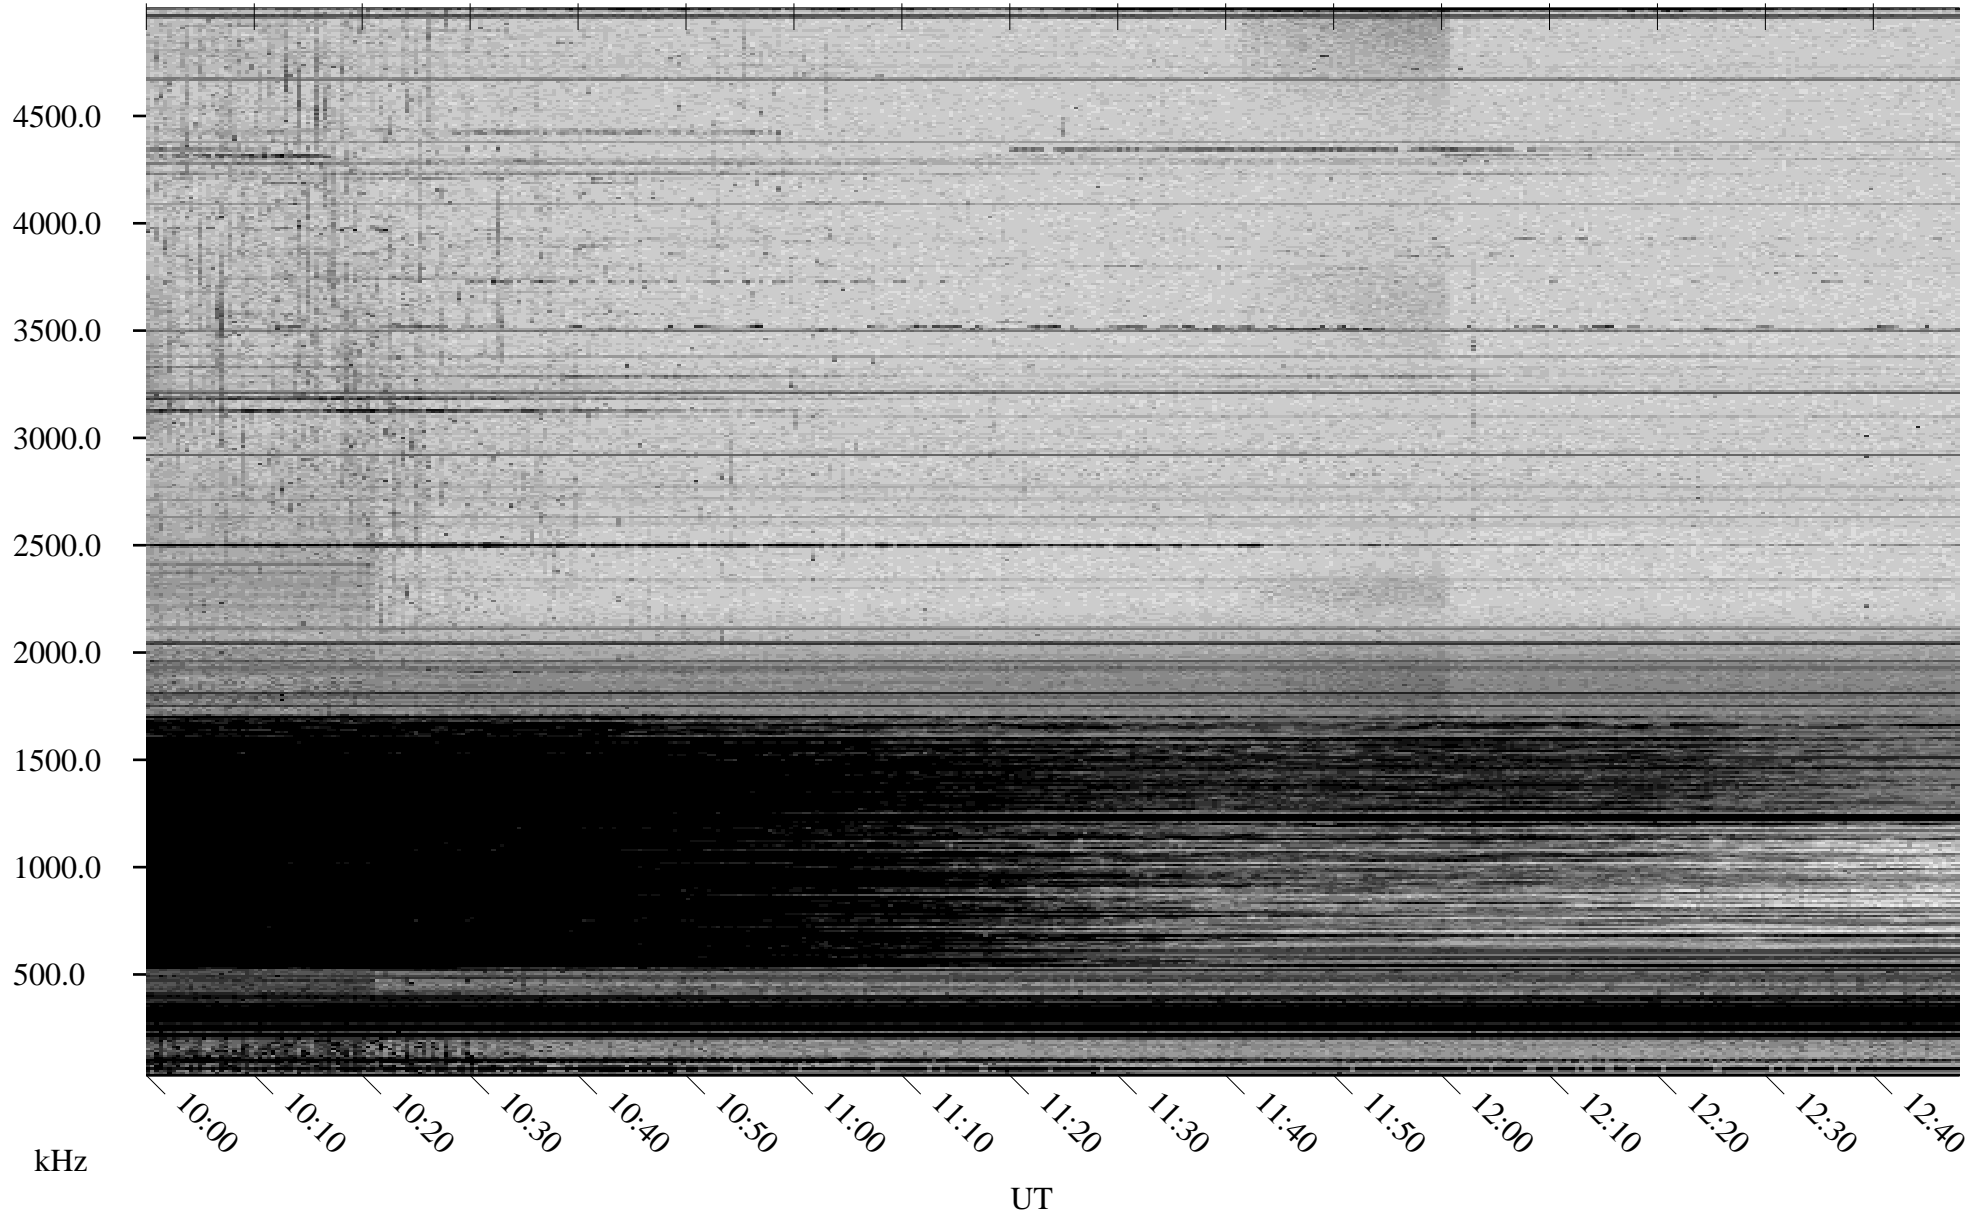

04/09/2009 Churchill, Manitoba

Linear Scale Black = 161 White = 15

ch090991.r00SUm max_12

Page 1

04/09/2009 Churchill, Manitoba

Linear Scale Black = 161 White = 15

ch090991.r00SUm max_12

Page 2

04/10/2009 Churchill, Manitoba

Linear Scale Black = 161 White = 15

ch090991.r00SUm max_12

Page 3

04/10/2009 Churchill, Manitoba

Linear Scale Black = 161 White = 15

ch090991.r00SUm max_12

Page 4

04/10/2009 Churchill, Manitoba

Linear Scale Black = 161 White = 15

ch090991.r00SUm max_12

Page 5

04/10/2009 Churchill, Manitoba

Linear Scale Black = 161 White = 15

ch090991.r00SUm max_12

Page 6

04/10/2009 Churchill, Manitoba

Linear Scale Black = 161 White = 15

ch090991.r00SUm max_12

Page 7

04/10/2009 Churchill, Manitoba

Linear Scale Black = 161 White = 15

ch090991.r00SUm max_12