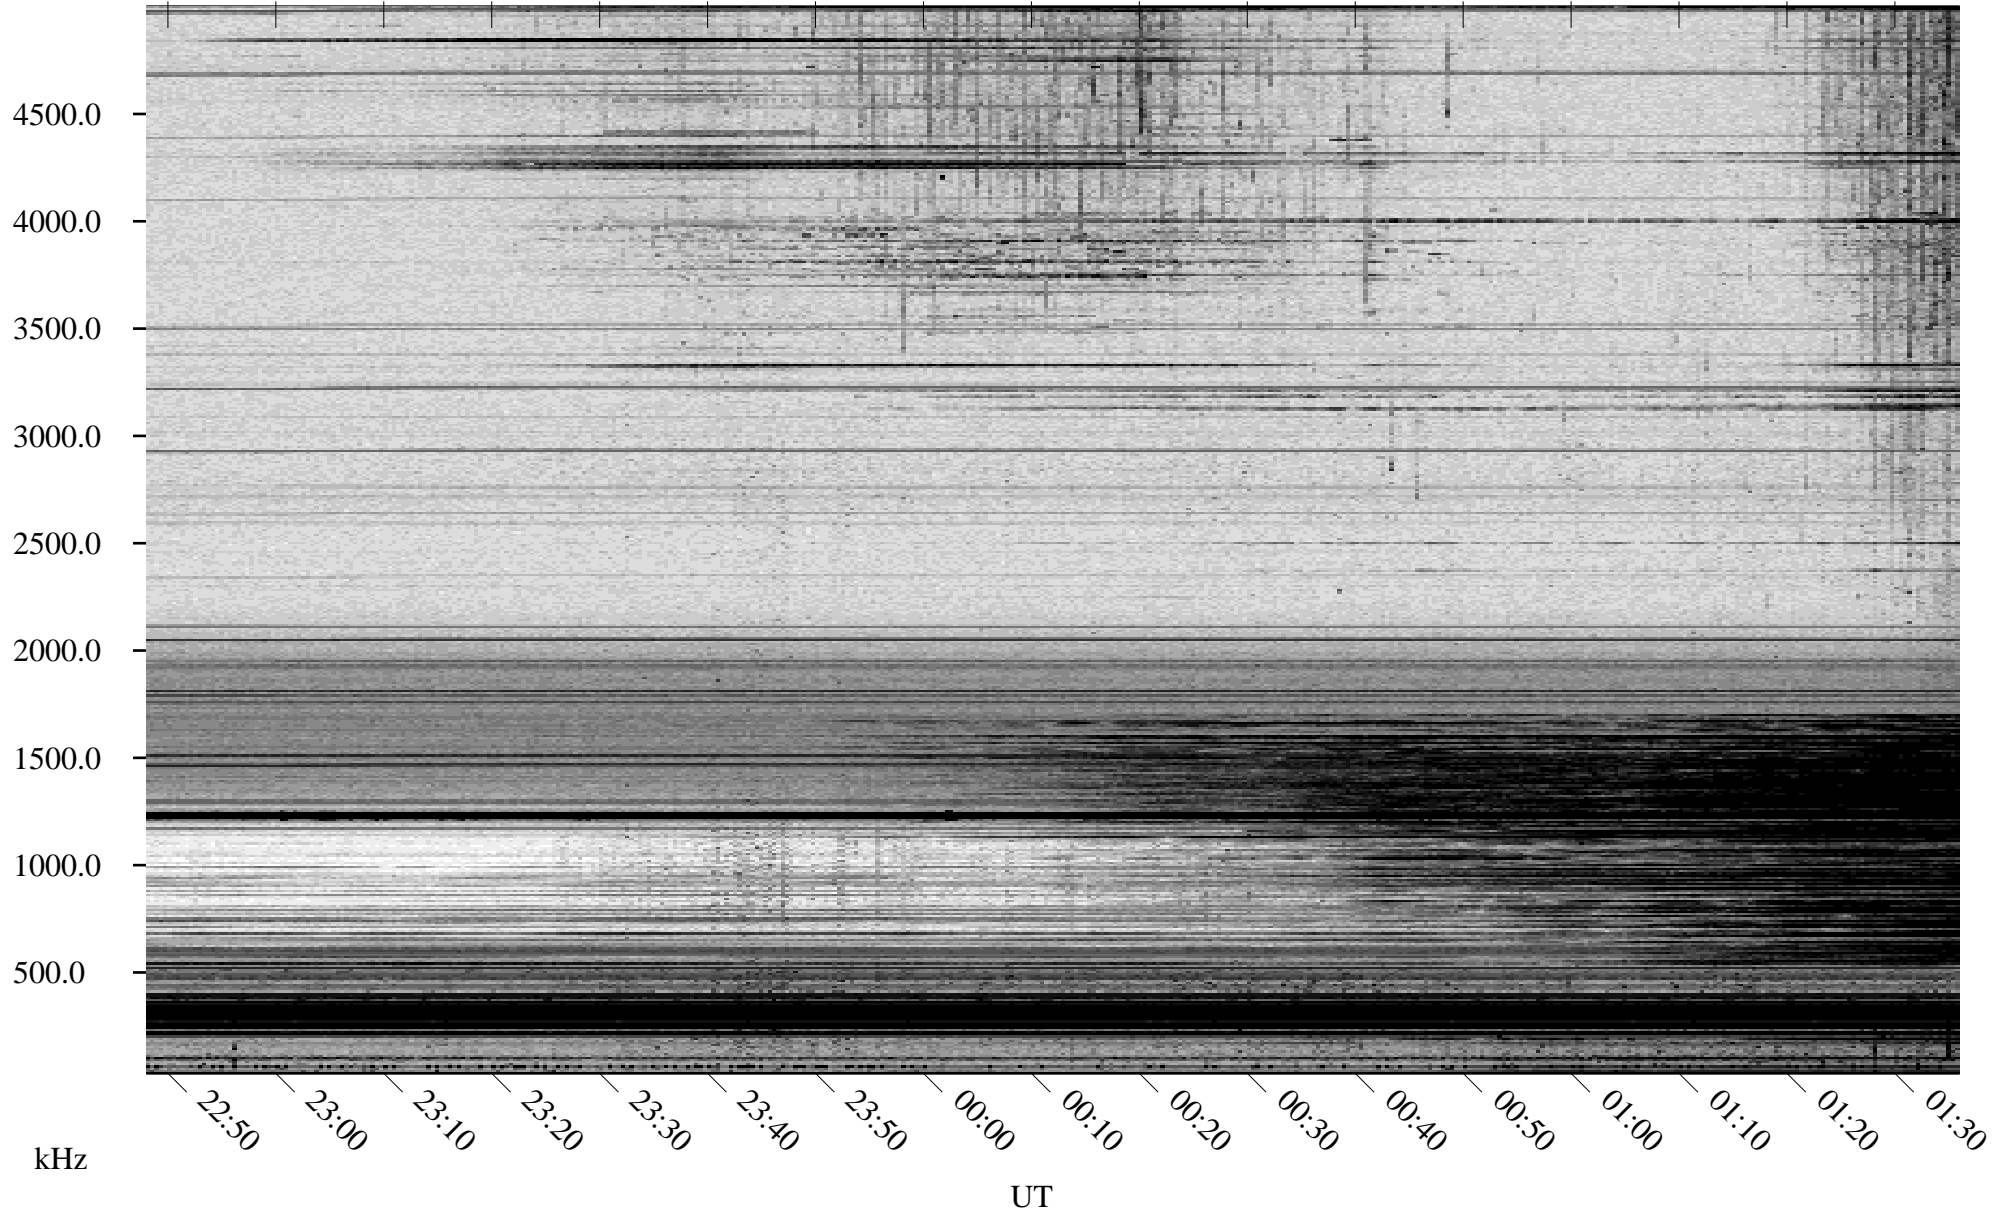

04/10/2009 Churchill, Manitoba

Linear Scale Black = 161 White = 15

ch09100l.r00SUm max_12

Page 1

04/10/2009 Churchill, Manitoba

Linear Scale Black = 161 White = 15

ch09100l.r00SUm max_12

Page 2

04/11/2009 Churchill, Manitoba

Linear Scale Black = 161 White = 15

ch09100l.r00SUm max_12

Page 3

04/11/2009 Churchill, Manitoba

Linear Scale Black = 161 White = 15

ch09100l.r00SUm max_12

Page 4

04/11/2009 Churchill, Manitoba

Linear Scale Black = 161 White = 15

ch09100l.r00SUm max_12

Page 5

04/11/2009 Churchill, Manitoba

Linear Scale Black = 161 White = 15

ch09100l.r00SUm max_12

Page 6

04/11/2009 Churchill, Manitoba

Linear Scale Black = 161 White = 15

ch09100l.r00SUm max_12

Page 7

04/11/2009 Churchill, Manitoba

Linear Scale Black = 161 White = 15

ch09100l.r00SUm max_12