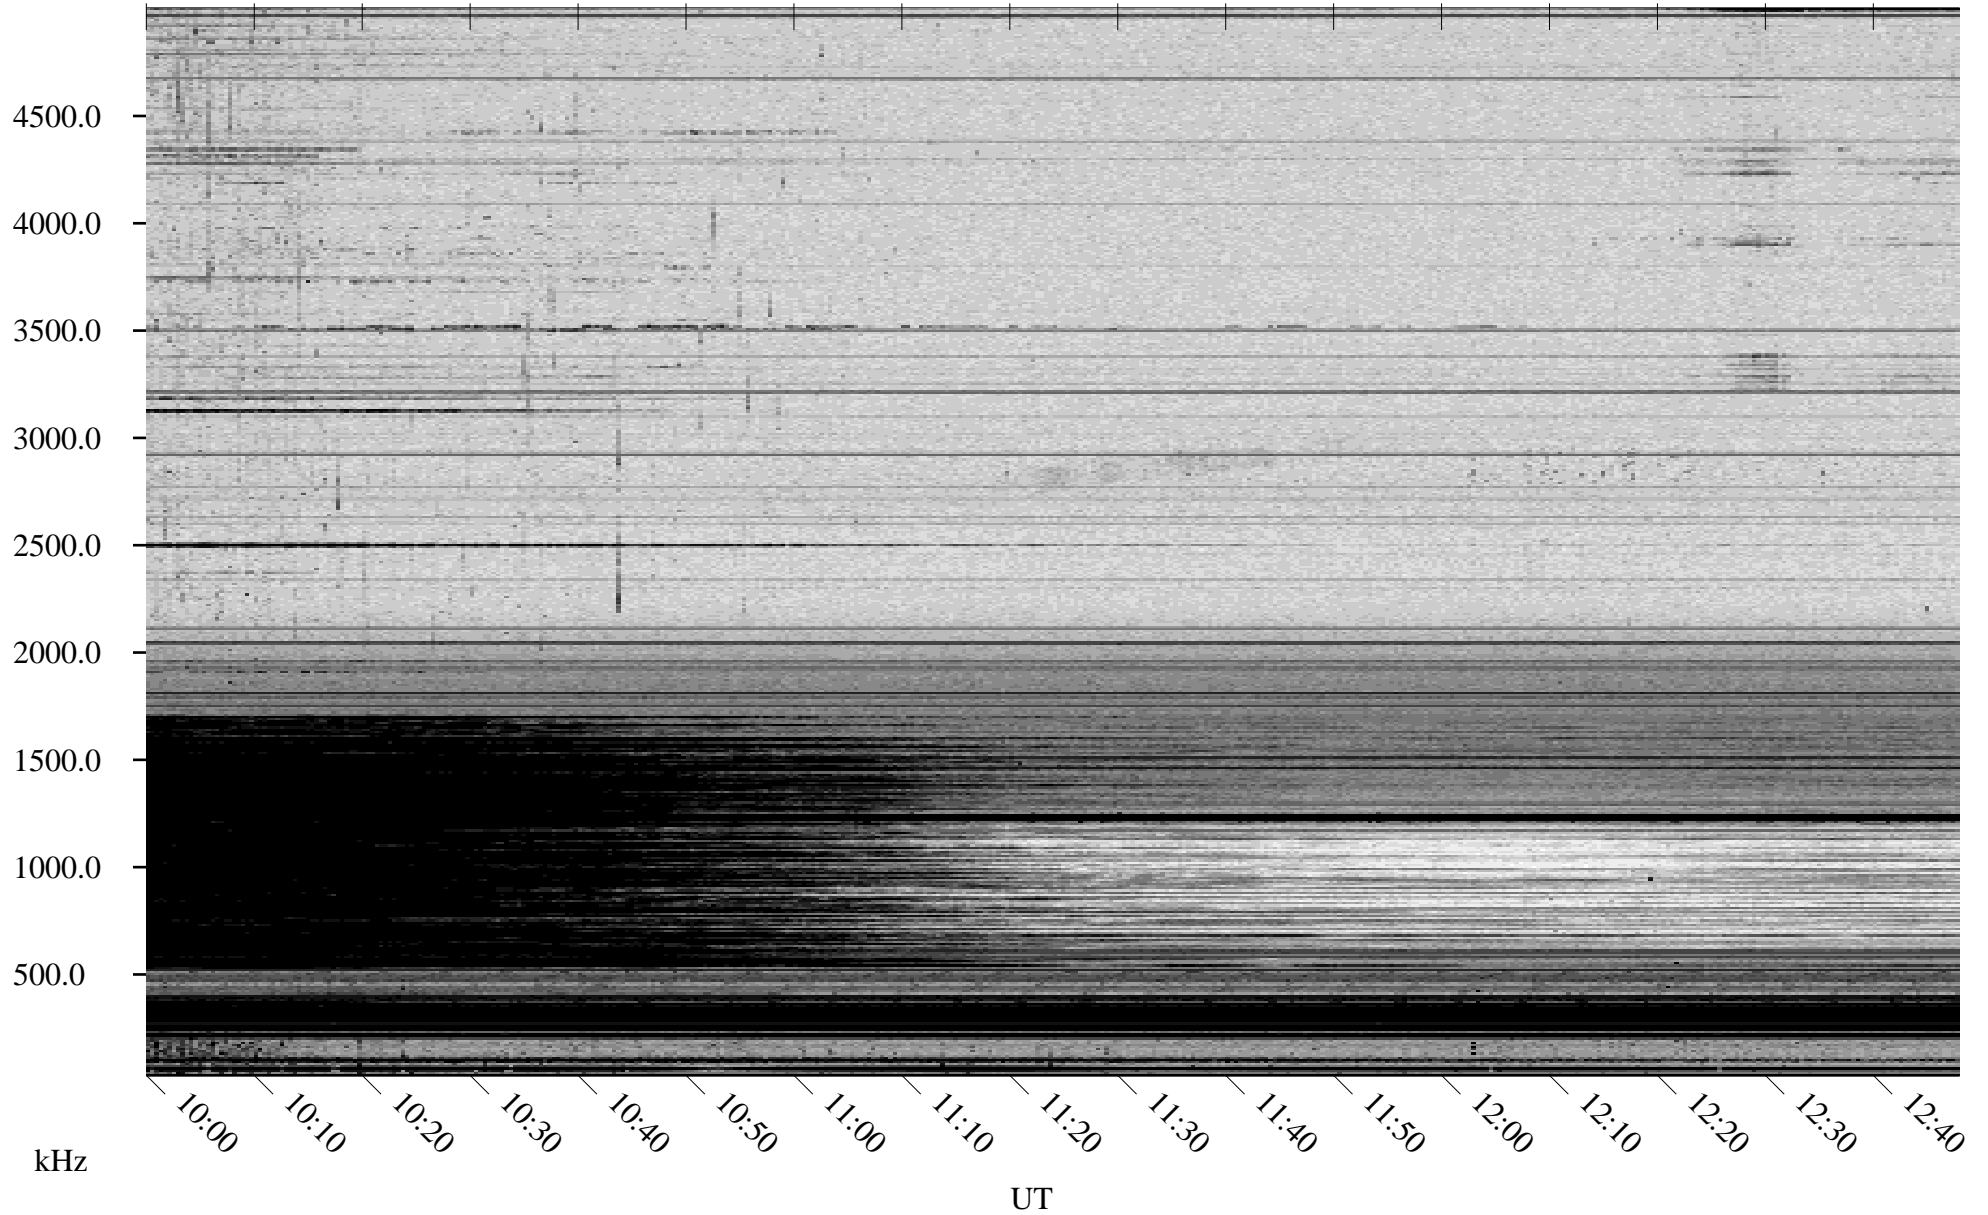

04/10/2009 Churchill, Manitoba

Linear Scale Black = 161 White = 15

ch09100l.r00SUm max_12

Page 1

04/10/2009 Churchill, Manitoba

Linear Scale Black = 161 White = 15

ch09100l.r00SUm max_12

Page 2

04/11/2009 Churchill, Manitoba

Linear Scale Black = 161 White = 15

ch09100l.r00SUm max_12

Page 3

04/11/2009 Churchill, Manitoba

Linear Scale Black = 161 White = 15

ch09100l.r00SUm max_12

Page 4

04/11/2009 Churchill, Manitoba

Linear Scale Black = 161 White = 15

ch09100l.r00SUm max_12

Page 5

04/11/2009 Churchill, Manitoba

Linear Scale Black = 161 White = 15

ch09100l.r00SUm max_12

Page 6

04/11/2009 Churchill, Manitoba

Linear Scale Black = 161 White = 15

ch09100l.r00SUm max_12

Page 7

04/11/2009 Churchill, Manitoba

Linear Scale Black = 161 White = 15

ch09100l.r00SUm max_12