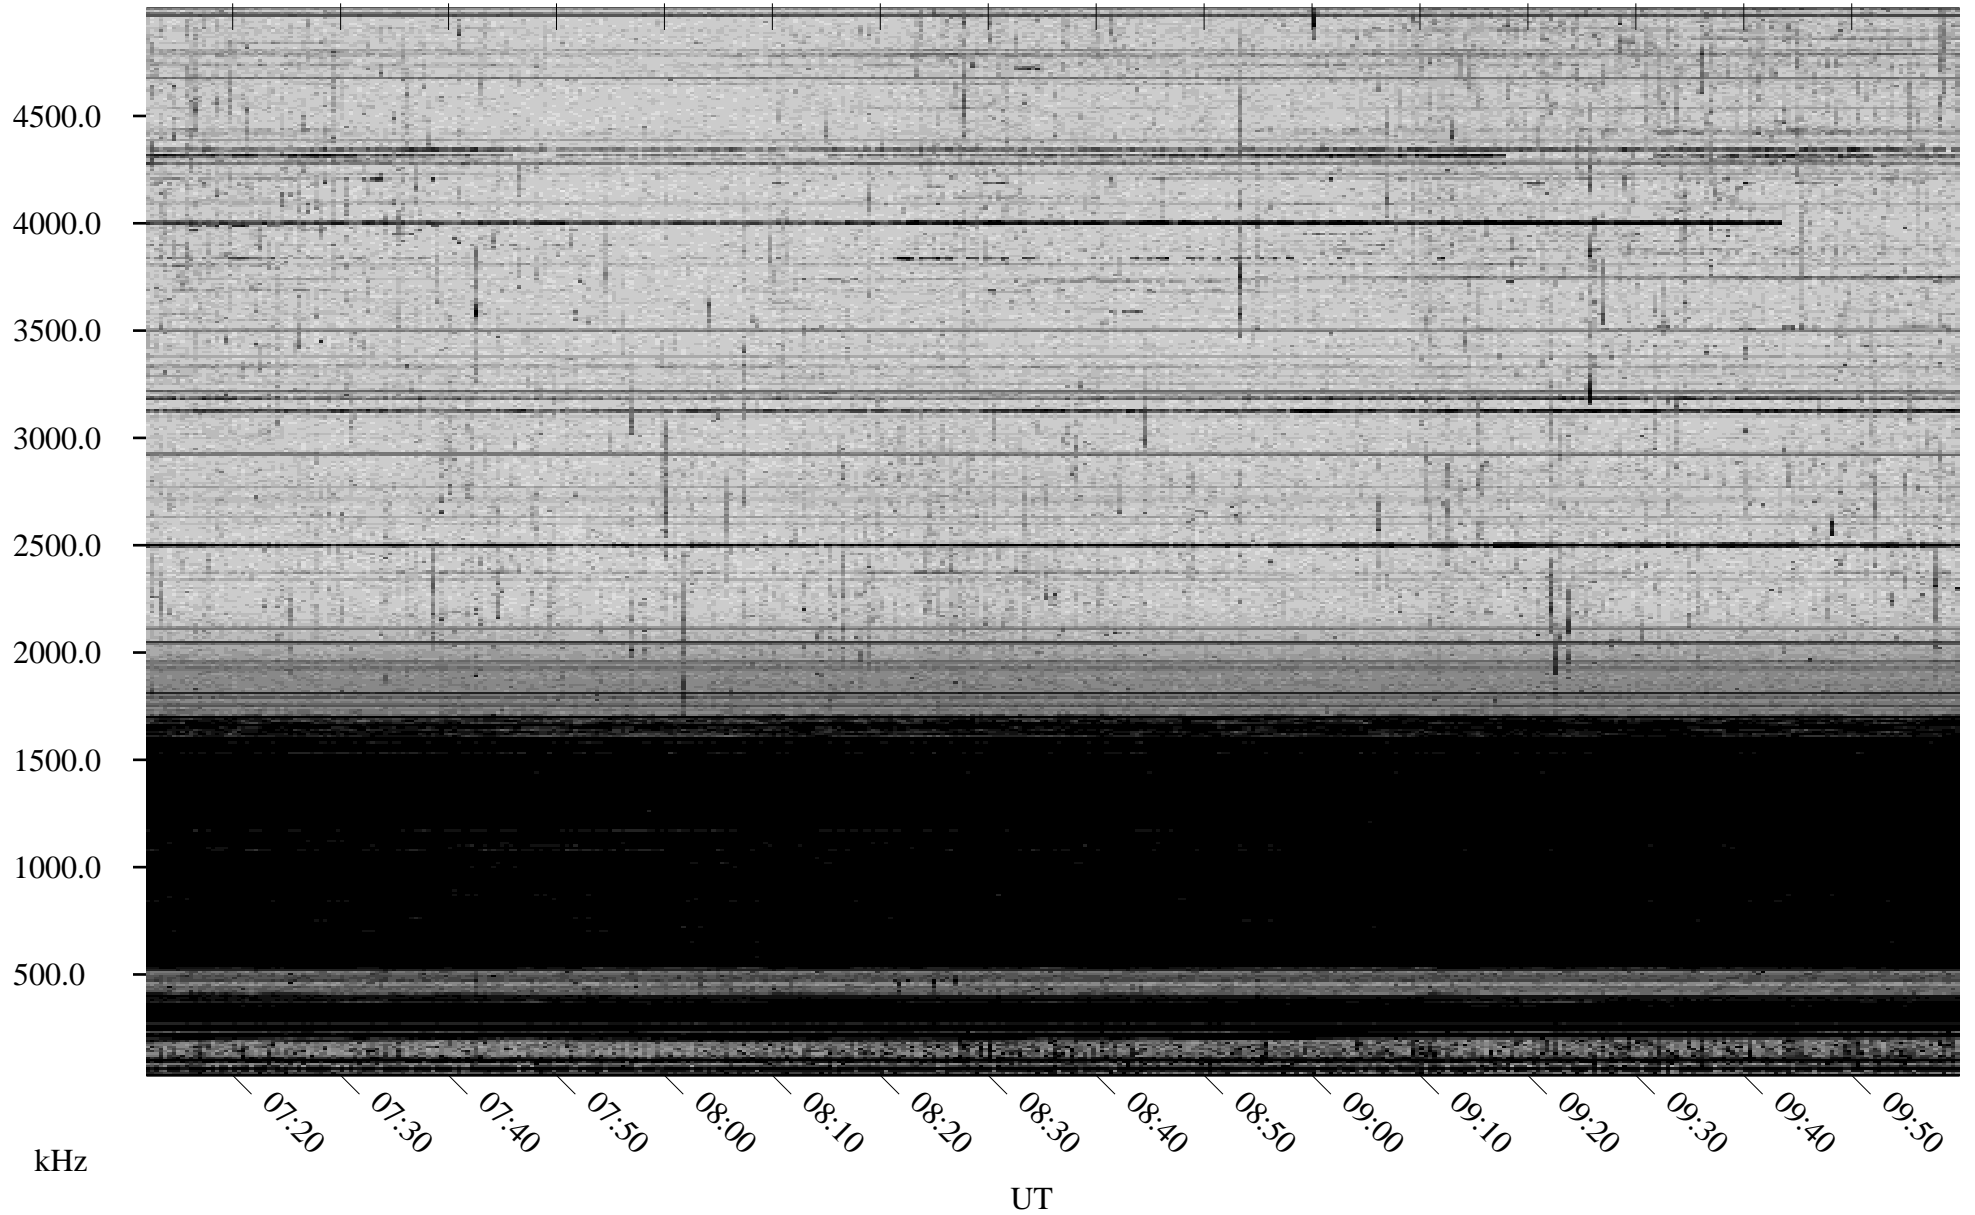

04/10/2009 Churchill, Manitoba

Linear Scale Black = 161 White = 15

ch09100l.r00SUm max_12

Page 1

04/10/2009 Churchill, Manitoba

Linear Scale Black = 161 White = 15

ch09100l.r00SUm max_12

Page 2

04/11/2009 Churchill, Manitoba

Linear Scale Black = 161 White = 15

ch09100l.r00SUm max_12

Page 3

04/11/2009 Churchill, Manitoba

Linear Scale Black = 161 White = 15

ch09100l.r00SUm max_12

Page 4

04/11/2009 Churchill, Manitoba

Linear Scale Black = 161 White = 15

ch09100l.r00SUm max_12

Page 5

04/11/2009 Churchill, Manitoba

Linear Scale Black = 161 White = 15

ch09100l.r00SUm max_12

Page 6

04/11/2009 Churchill, Manitoba

Linear Scale Black = 161 White = 15

ch09100l.r00SUm max_12

Page 7

04/11/2009 Churchill, Manitoba

Linear Scale Black = 161 White = 15

ch09100l.r00SUm max_12