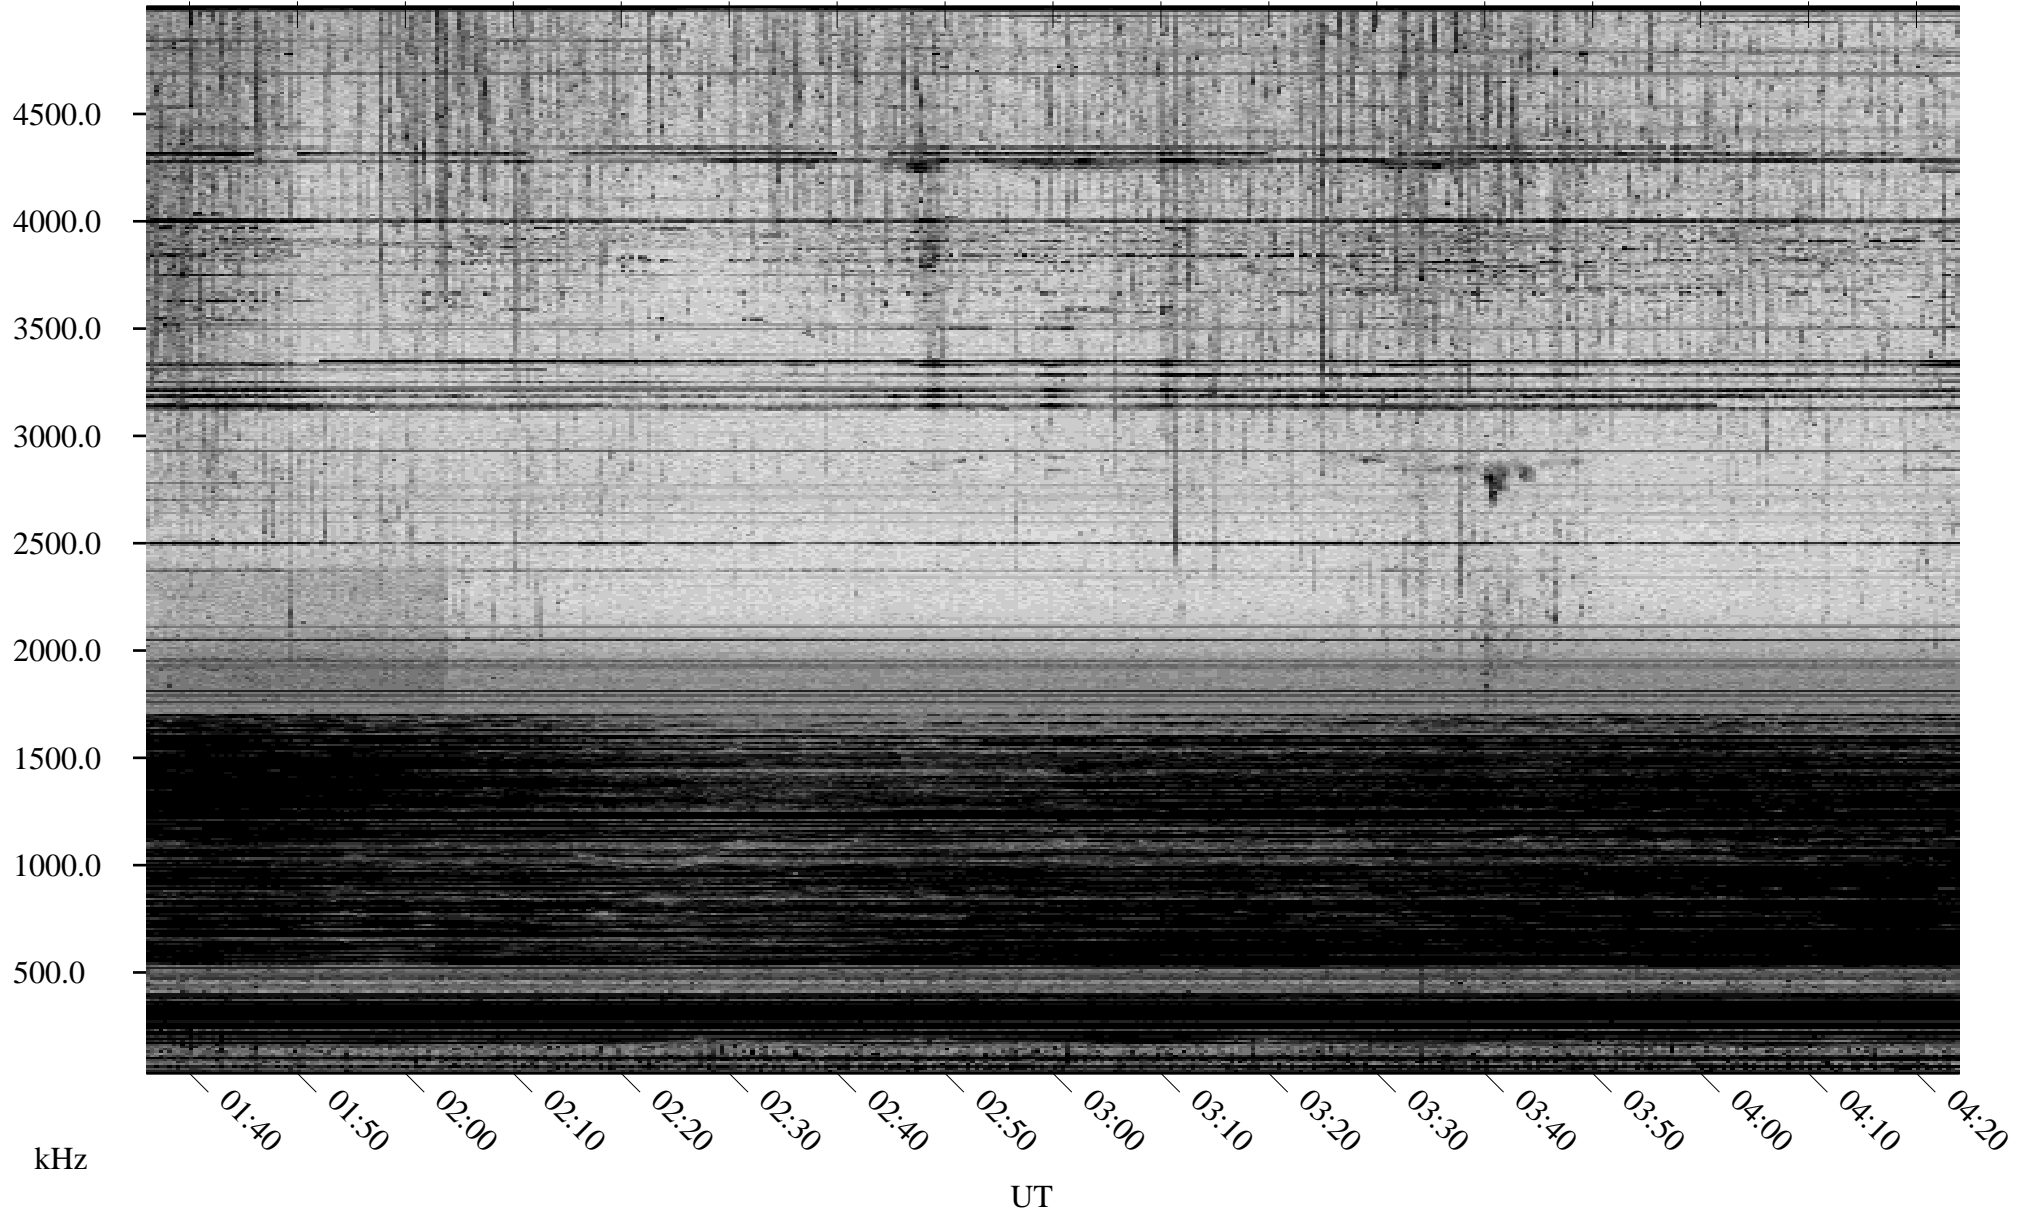

04/10/2009 Churchill, Manitoba

Linear Scale Black = 161 White = 15

ch09100l.r00SUm max_12

Page 1

04/10/2009 Churchill, Manitoba

Linear Scale Black = 161 White = 15

ch09100l.r00SUm max_12

Page 2

04/11/2009 Churchill, Manitoba

Linear Scale Black = 161 White = 15

ch09100l.r00SUm max_12

Page 3

04/11/2009 Churchill, Manitoba

Linear Scale Black = 161 White = 15

ch09100l.r00SUm max_12

Page 4

04/11/2009 Churchill, Manitoba

Linear Scale Black = 161 White = 15

ch09100l.r00SUm max_12

Page 5

04/11/2009 Churchill, Manitoba

Linear Scale Black = 161 White = 15

ch09100l.r00SUm max_12

Page 6

04/11/2009 Churchill, Manitoba

Linear Scale Black = 161 White = 15

ch09100l.r00SUm max_12

Page 7

04/11/2009 Churchill, Manitoba

Linear Scale Black = 161 White = 15

ch09100l.r00SUm max_12