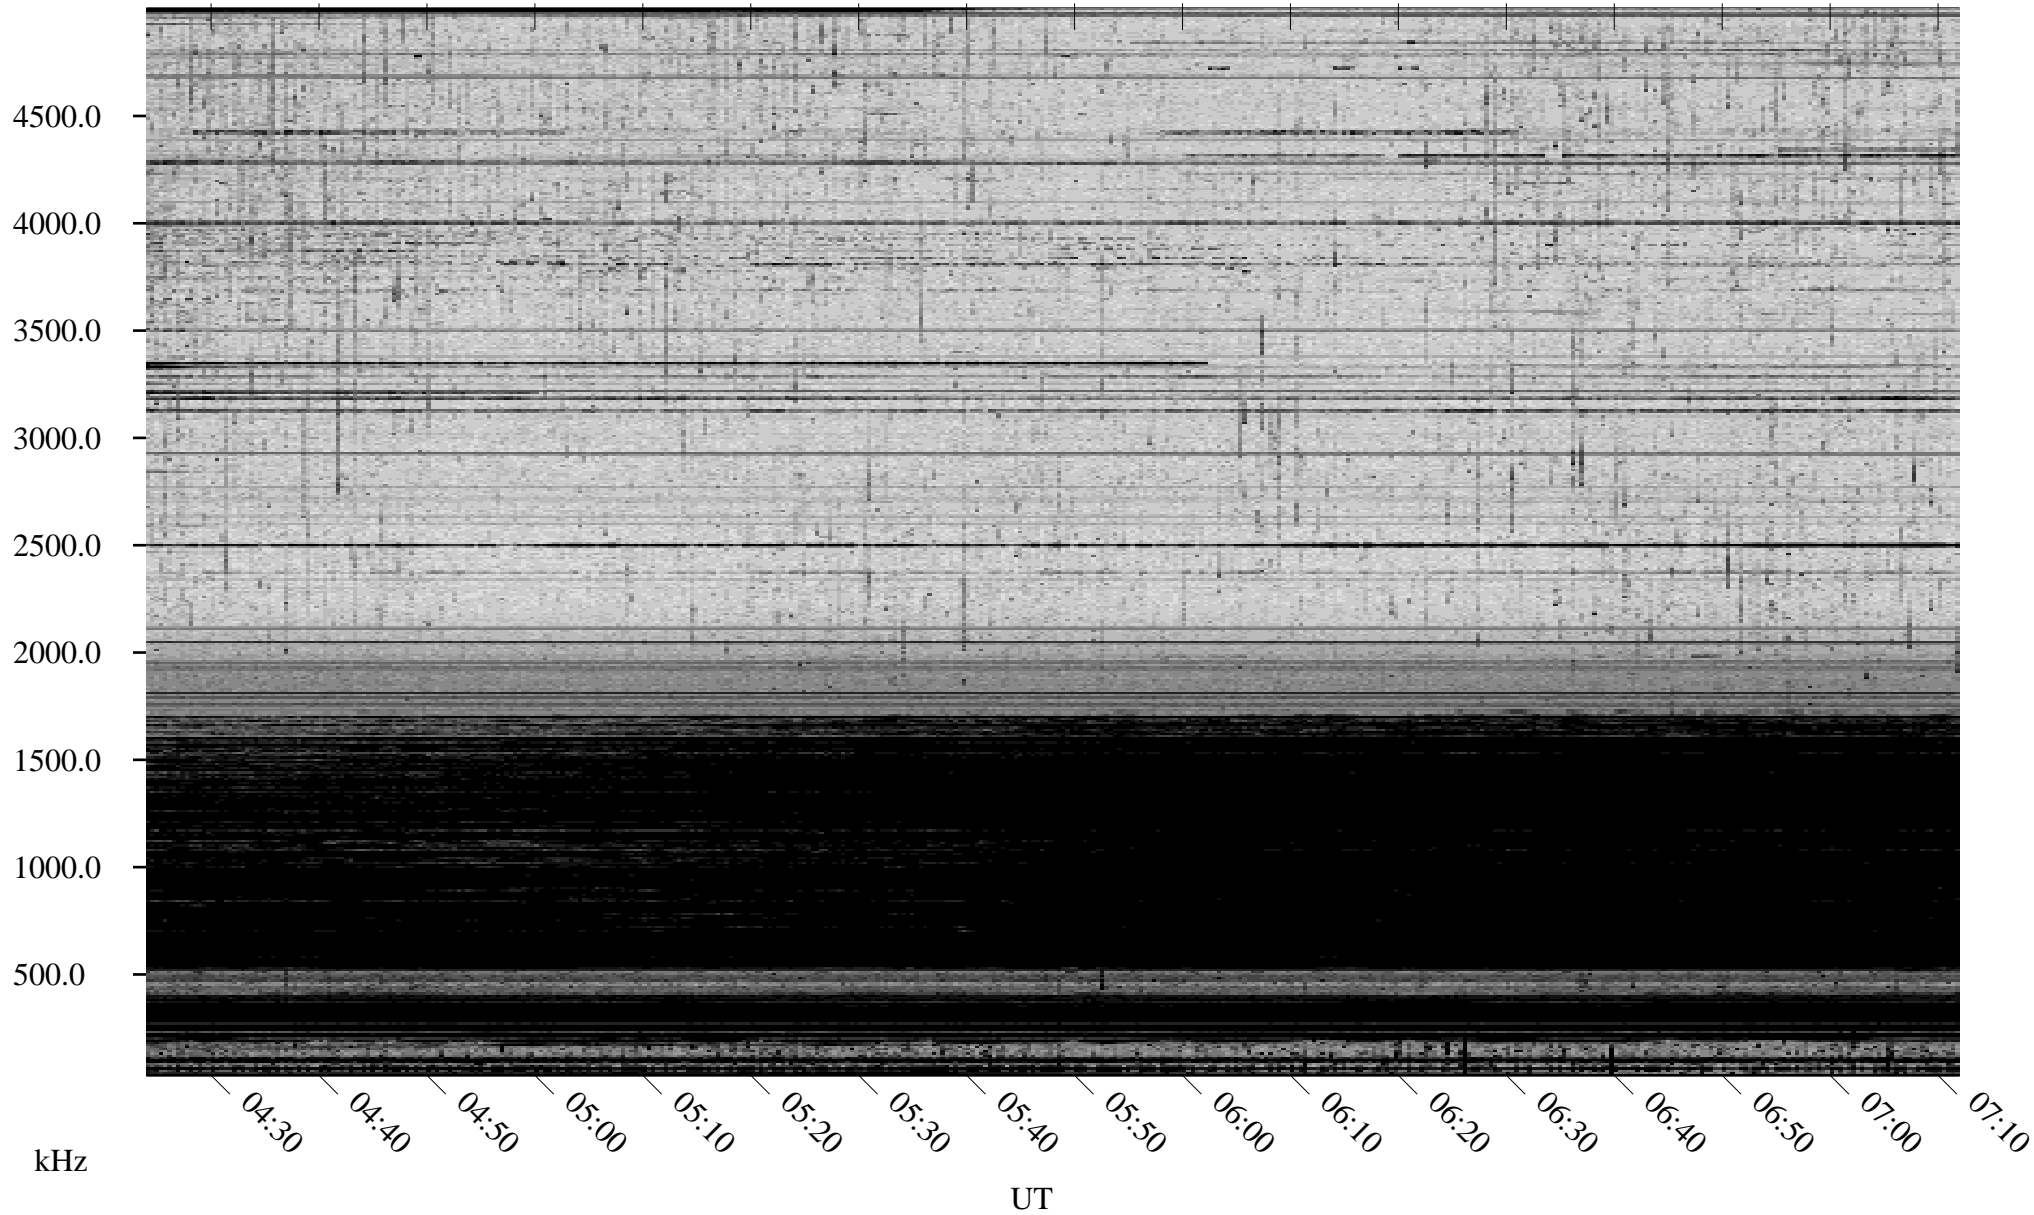

04/10/2009 Churchill, Manitoba

Linear Scale Black = 161 White = 15

ch09100l.r00SUm max_12

Page 1

04/10/2009 Churchill, Manitoba

Linear Scale Black = 161 White = 15

ch09100l.r00SUm max_12

Page 2

04/11/2009 Churchill, Manitoba

Linear Scale Black = 161 White = 15

ch09100l.r00SUm max_12

Page 3

04/11/2009 Churchill, Manitoba

Linear Scale Black = 161 White = 15

ch09100l.r00SUm max_12

Page 4

04/11/2009 Churchill, Manitoba

Linear Scale Black = 161 White = 15

ch09100l.r00SUm max_12

Page 5

04/11/2009 Churchill, Manitoba

Linear Scale Black = 161 White = 15

ch09100l.r00SUm max_12

Page 6

04/11/2009 Churchill, Manitoba

Linear Scale Black = 161 White = 15

ch09100l.r00SUm max_12

Page 7

04/11/2009 Churchill, Manitoba

Linear Scale Black = 161 White = 15

ch09100l.r00SUm max_12