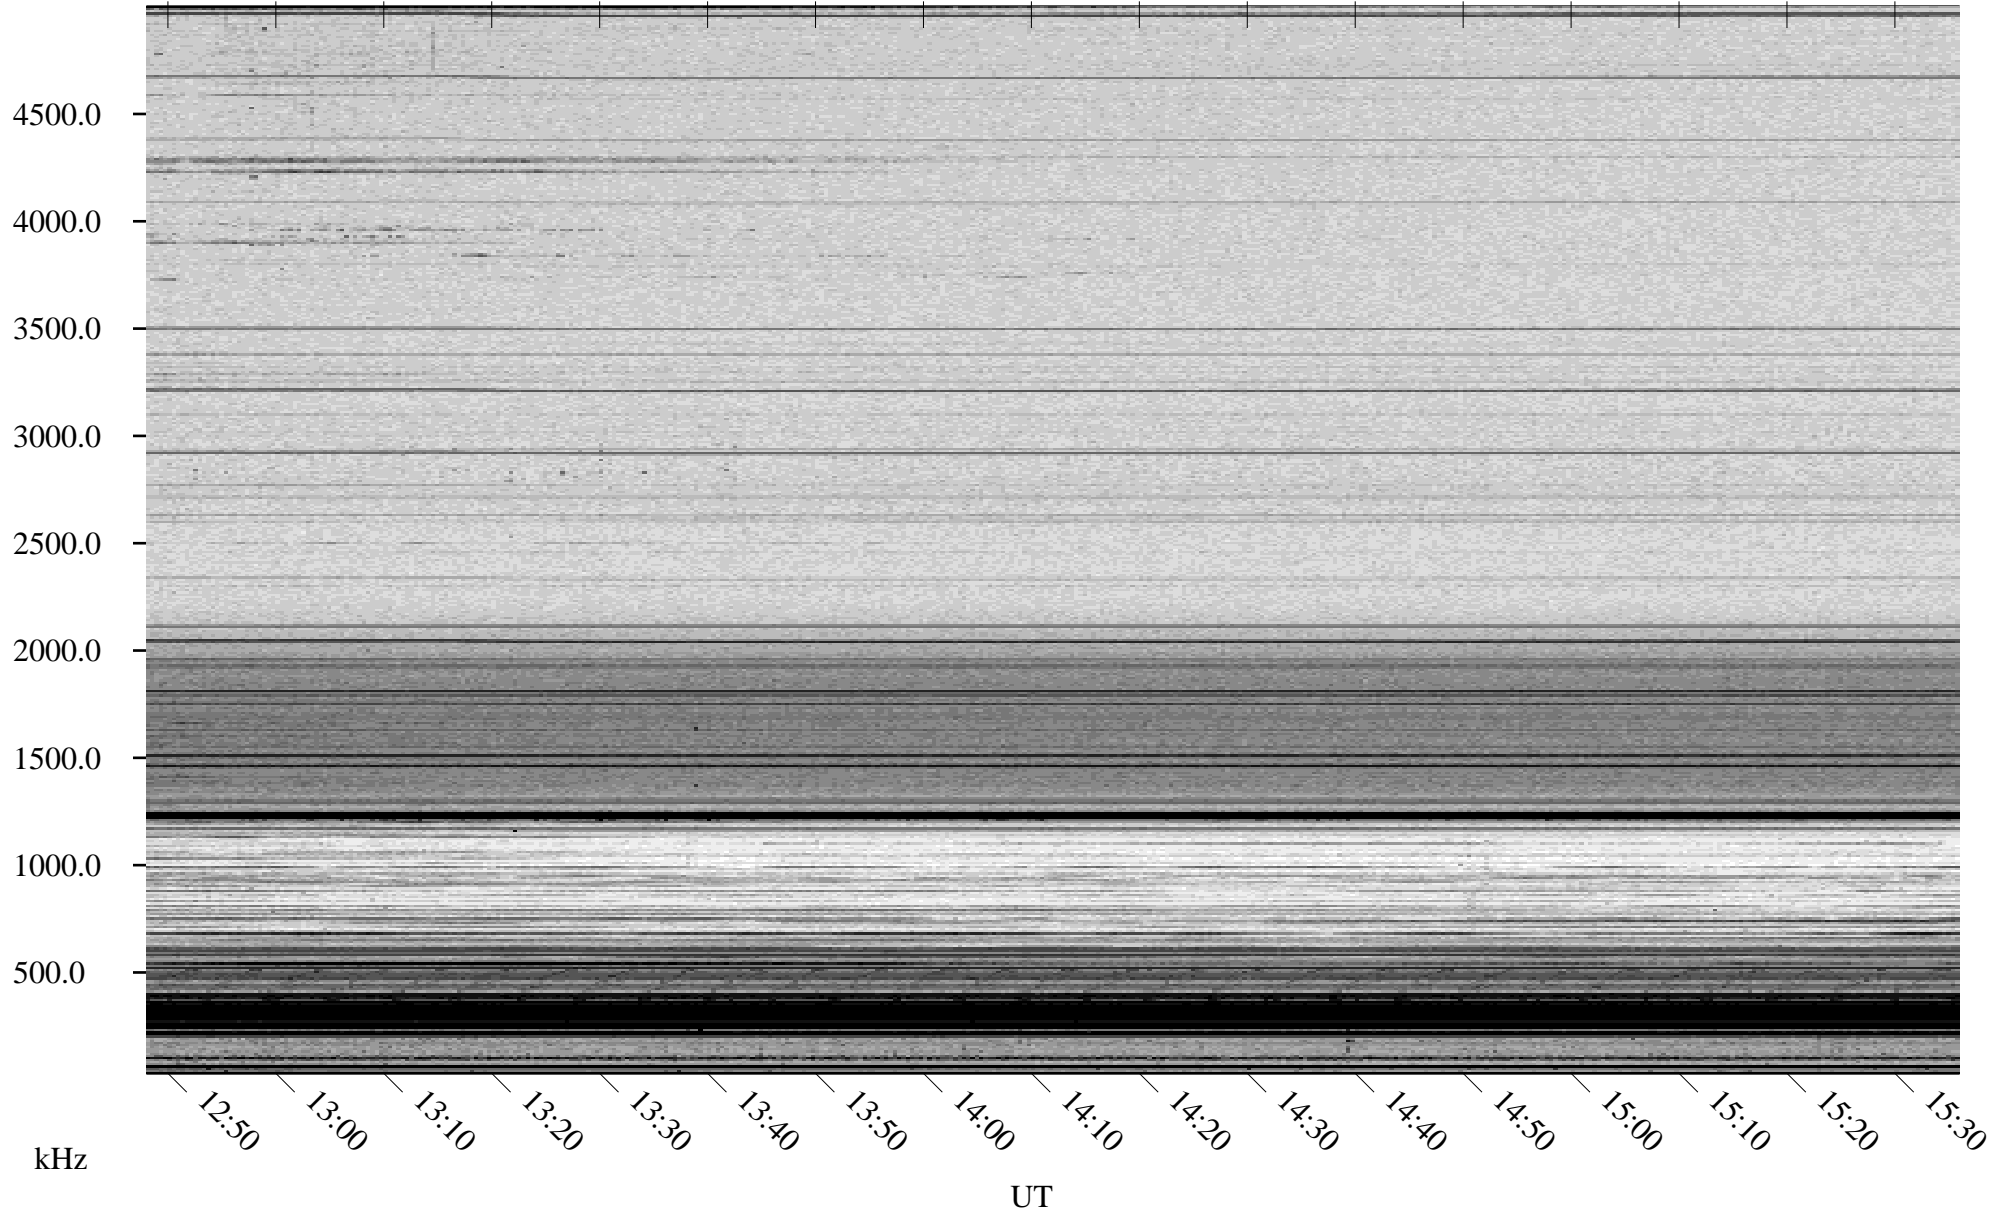

04/10/2009 Churchill, Manitoba

Linear Scale Black = 161 White = 15

ch09100l.r00SUm max_12

Page 1

04/10/2009 Churchill, Manitoba

Linear Scale Black = 161 White = 15

ch09100l.r00SUm max_12

Page 2

04/11/2009 Churchill, Manitoba

Linear Scale Black = 161 White = 15

ch09100l.r00SUm max_12

Page 5

04/11/2009 Churchill, Manitoba

Linear Scale Black = 161 White = 15

ch09100l.r00SUm max_12

Page 6

04/11/2009 Churchill, Manitoba

Linear Scale Black = 161 White = 15

ch09100l.r00SUm max_12

Page 7

04/11/2009 Churchill, Manitoba

Linear Scale Black = 161 White = 15

ch09100l.r00SUm max_12