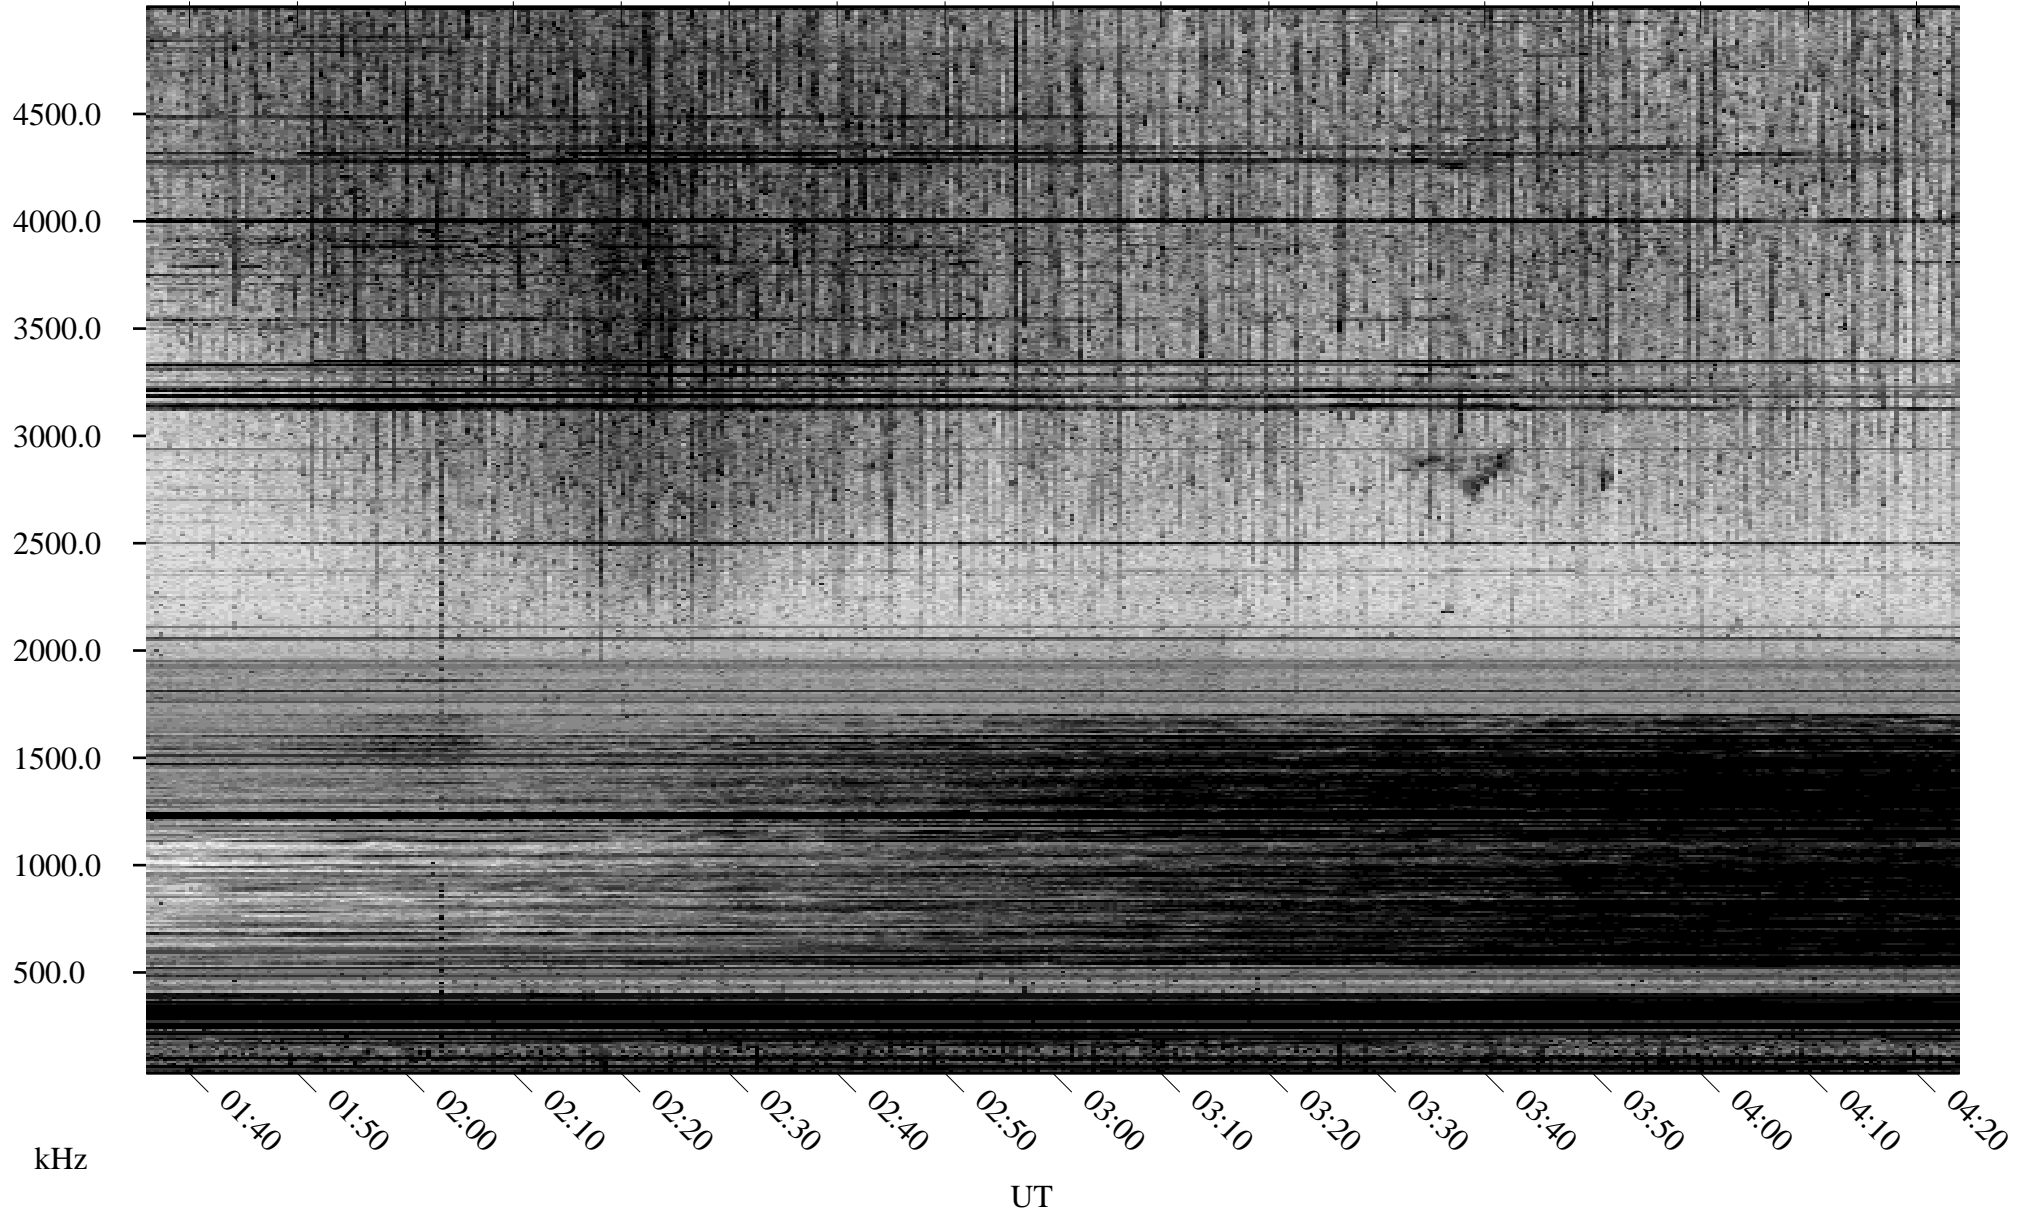

04/11/2009 Churchill, Manitoba

Linear Scale Black = 161 White = 15

ch091011.r00SUm max_12

Page 1

04/11/2009 Churchill, Manitoba

Linear Scale Black = 161 White = 15

ch091011.r00SUm max_12

Page 2

04/12/2009 Churchill, Manitoba

Linear Scale Black = 161 White = 15

ch091011.r00SUm max_12

Page 3

04/12/2009 Churchill, Manitoba

Linear Scale Black = 161 White = 15

ch091011.r00SUm max_12

Page 4

04/12/2009 Churchill, Manitoba

Linear Scale Black = 161 White = 15

ch091011.r00SUm max_12

Page 5

04/12/2009 Churchill, Manitoba

Linear Scale Black = 161 White = 15

ch091011.r00SUm max_12

Page 6

04/12/2009 Churchill, Manitoba

Linear Scale Black = 161 White = 15

ch091011.r00SUm max_12

Page 7

04/12/2009 Churchill, Manitoba

Linear Scale Black = 161 White = 15

ch091011.r00SUm max_12