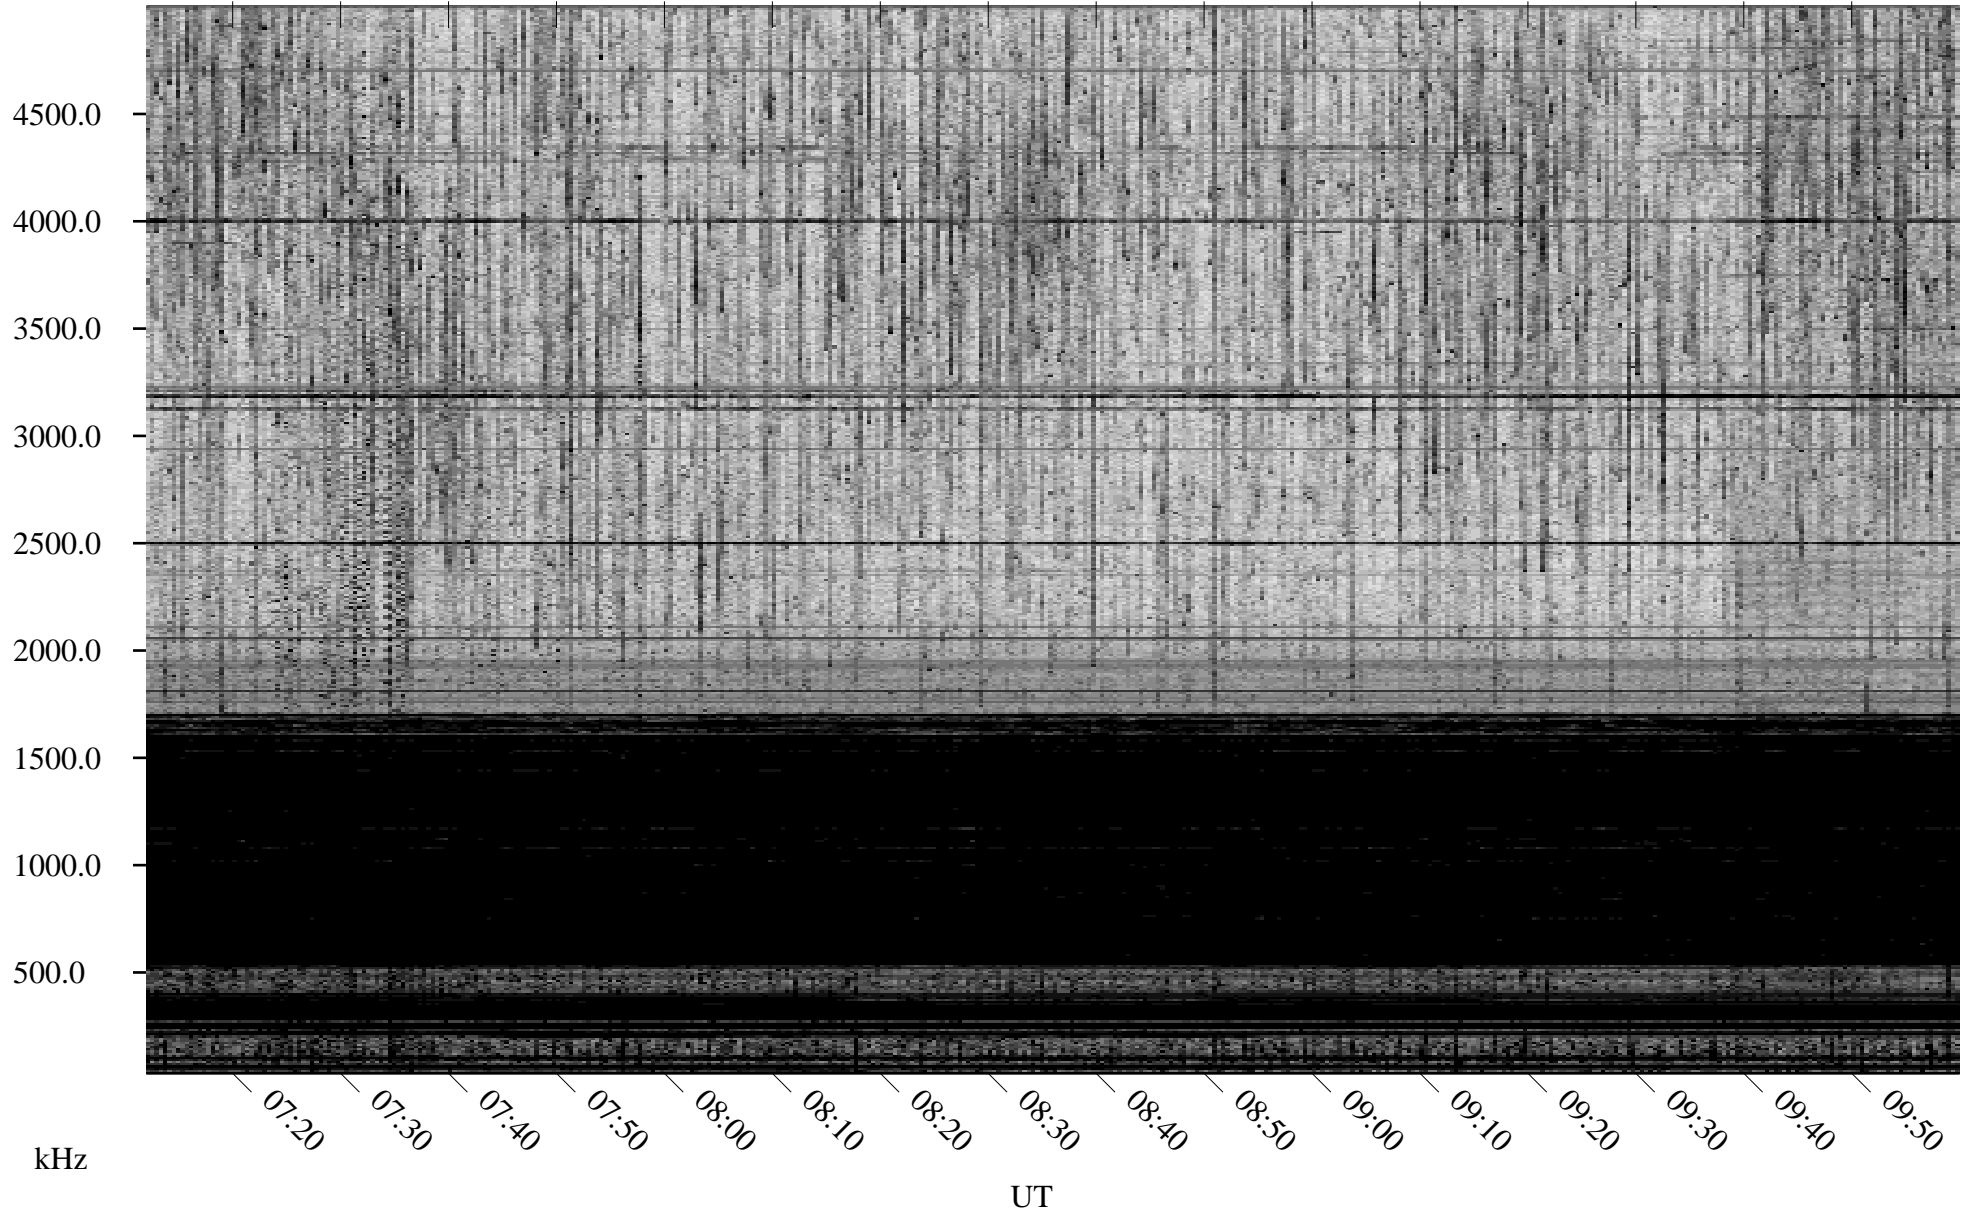

04/11/2009 Churchill, Manitoba

Linear Scale Black = 161 White = 15

ch091011.r00SUm max_12

Page 1

04/11/2009 Churchill, Manitoba

Linear Scale Black = 161 White = 15

ch091011.r00SUm max_12

Page 2

04/12/2009 Churchill, Manitoba

Linear Scale Black = 161 White = 15

ch091011.r00SUm max_12

Page 3

04/12/2009 Churchill, Manitoba

Linear Scale Black = 161 White = 15

ch091011.r00SUm max_12

Page 4

04/12/2009 Churchill, Manitoba

Linear Scale Black = 161 White = 15

ch091011.r00SUm max_12

Page 5

04/12/2009 Churchill, Manitoba

Linear Scale Black = 161 White = 15

ch091011.r00SUm max_12

Page 6

04/12/2009 Churchill, Manitoba

Linear Scale Black = 161 White = 15

ch091011.r00SUm max_12

Page 7

04/12/2009 Churchill, Manitoba

Linear Scale Black = 161 White = 15

ch091011.r00SUm max_12