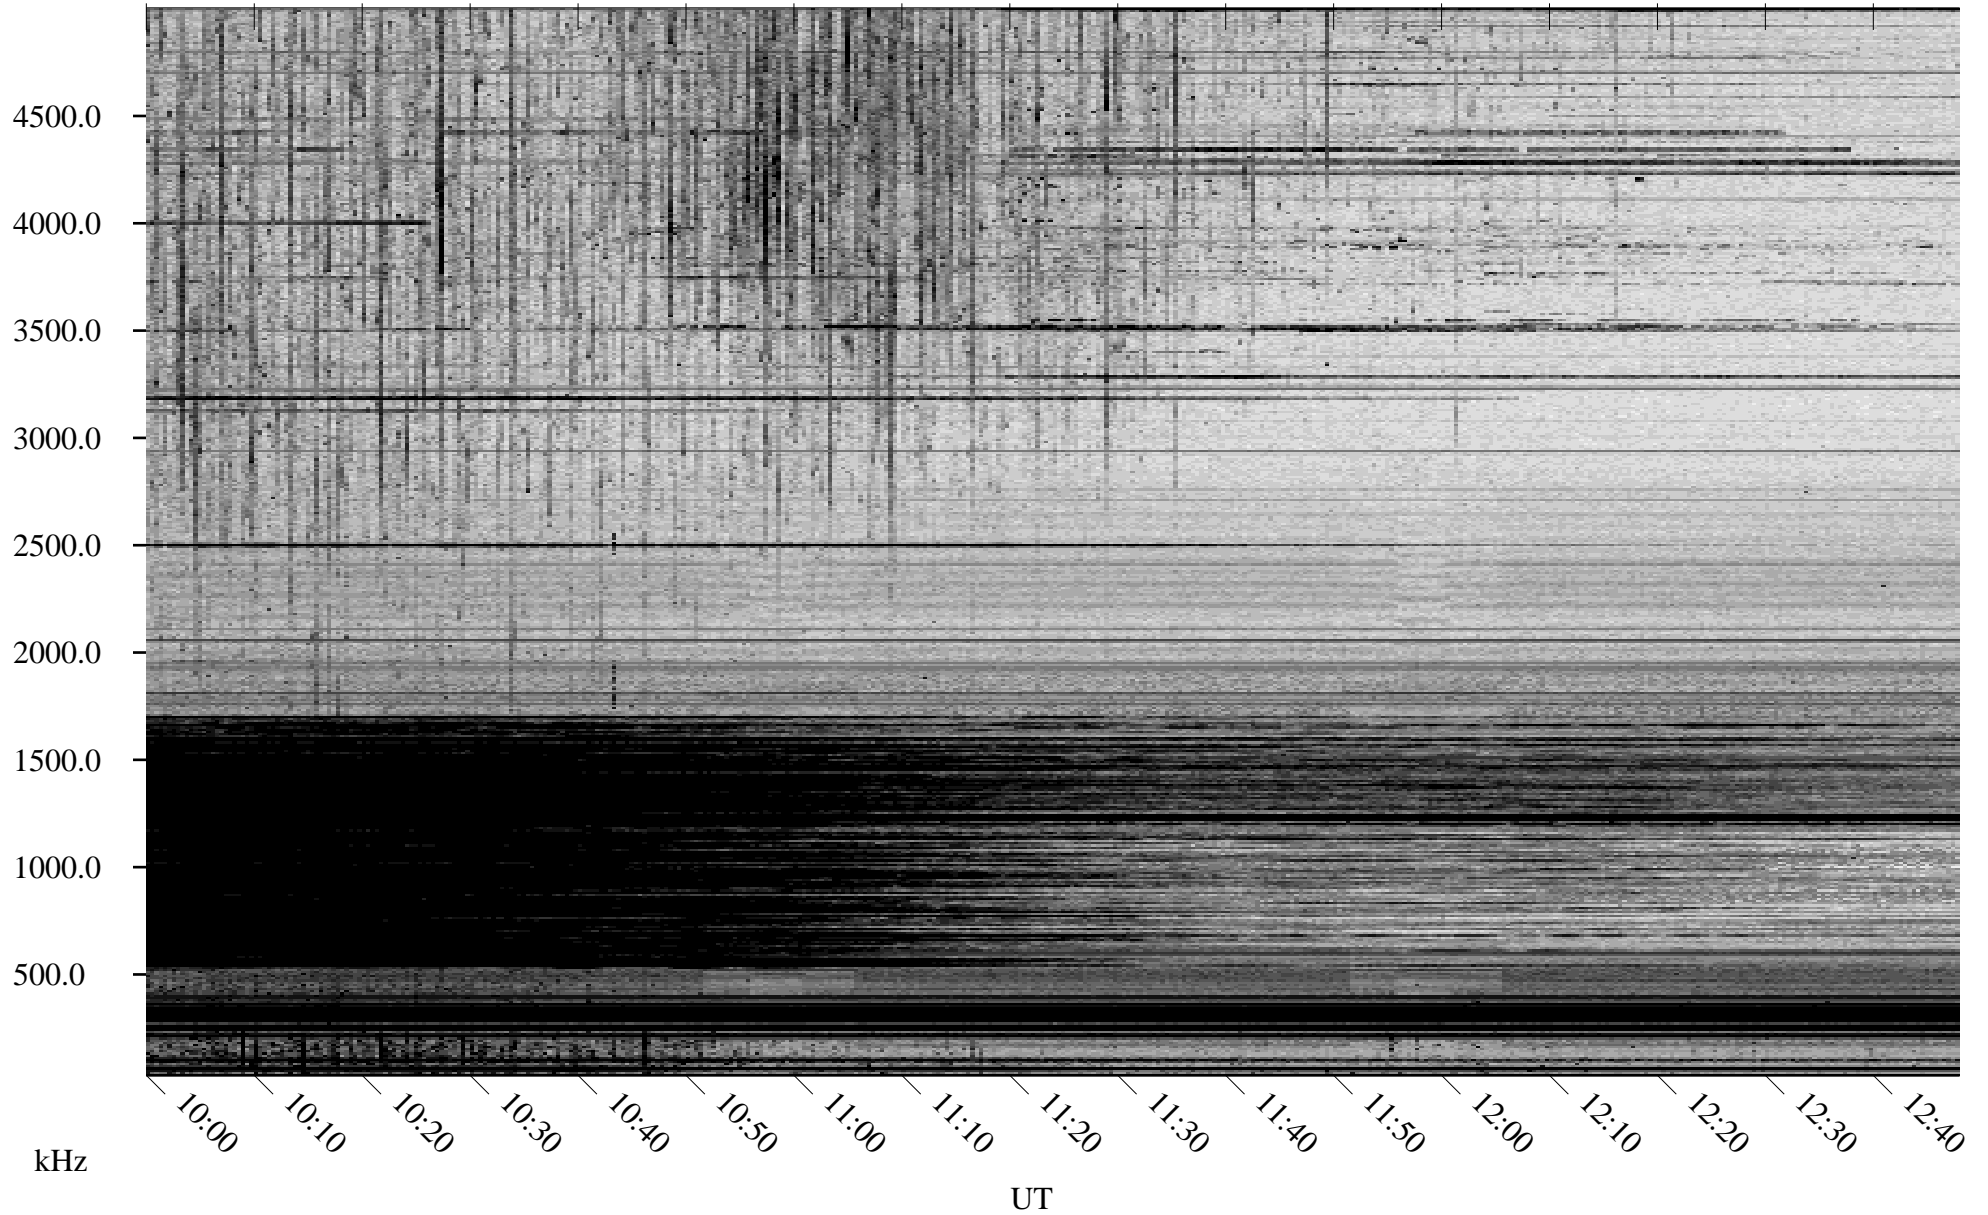

04/11/2009 Churchill, Manitoba

Linear Scale Black = 161 White = 15

ch091011.r00SUm max_12

Page 1

04/11/2009 Churchill, Manitoba

Linear Scale Black = 161 White = 15

ch091011.r00SUm max_12

Page 2

04/12/2009 Churchill, Manitoba

Linear Scale Black = 161 White = 15

ch091011.r00SUm max_12

Page 3

04/12/2009 Churchill, Manitoba

Linear Scale Black = 161 White = 15

ch091011.r00SUm max_12

Page 4

04/12/2009 Churchill, Manitoba

Linear Scale Black = 161 White = 15

ch091011.r00SUm max_12

Page 5

04/12/2009 Churchill, Manitoba

Linear Scale Black = 161 White = 15

ch091011.r00SUm max_12

Page 6

04/12/2009 Churchill, Manitoba

Linear Scale Black = 161 White = 15

ch091011.r00SUm max_12

Page 7

04/12/2009 Churchill, Manitoba

Linear Scale Black = 161 White = 15

ch091011.r00SUm max_12