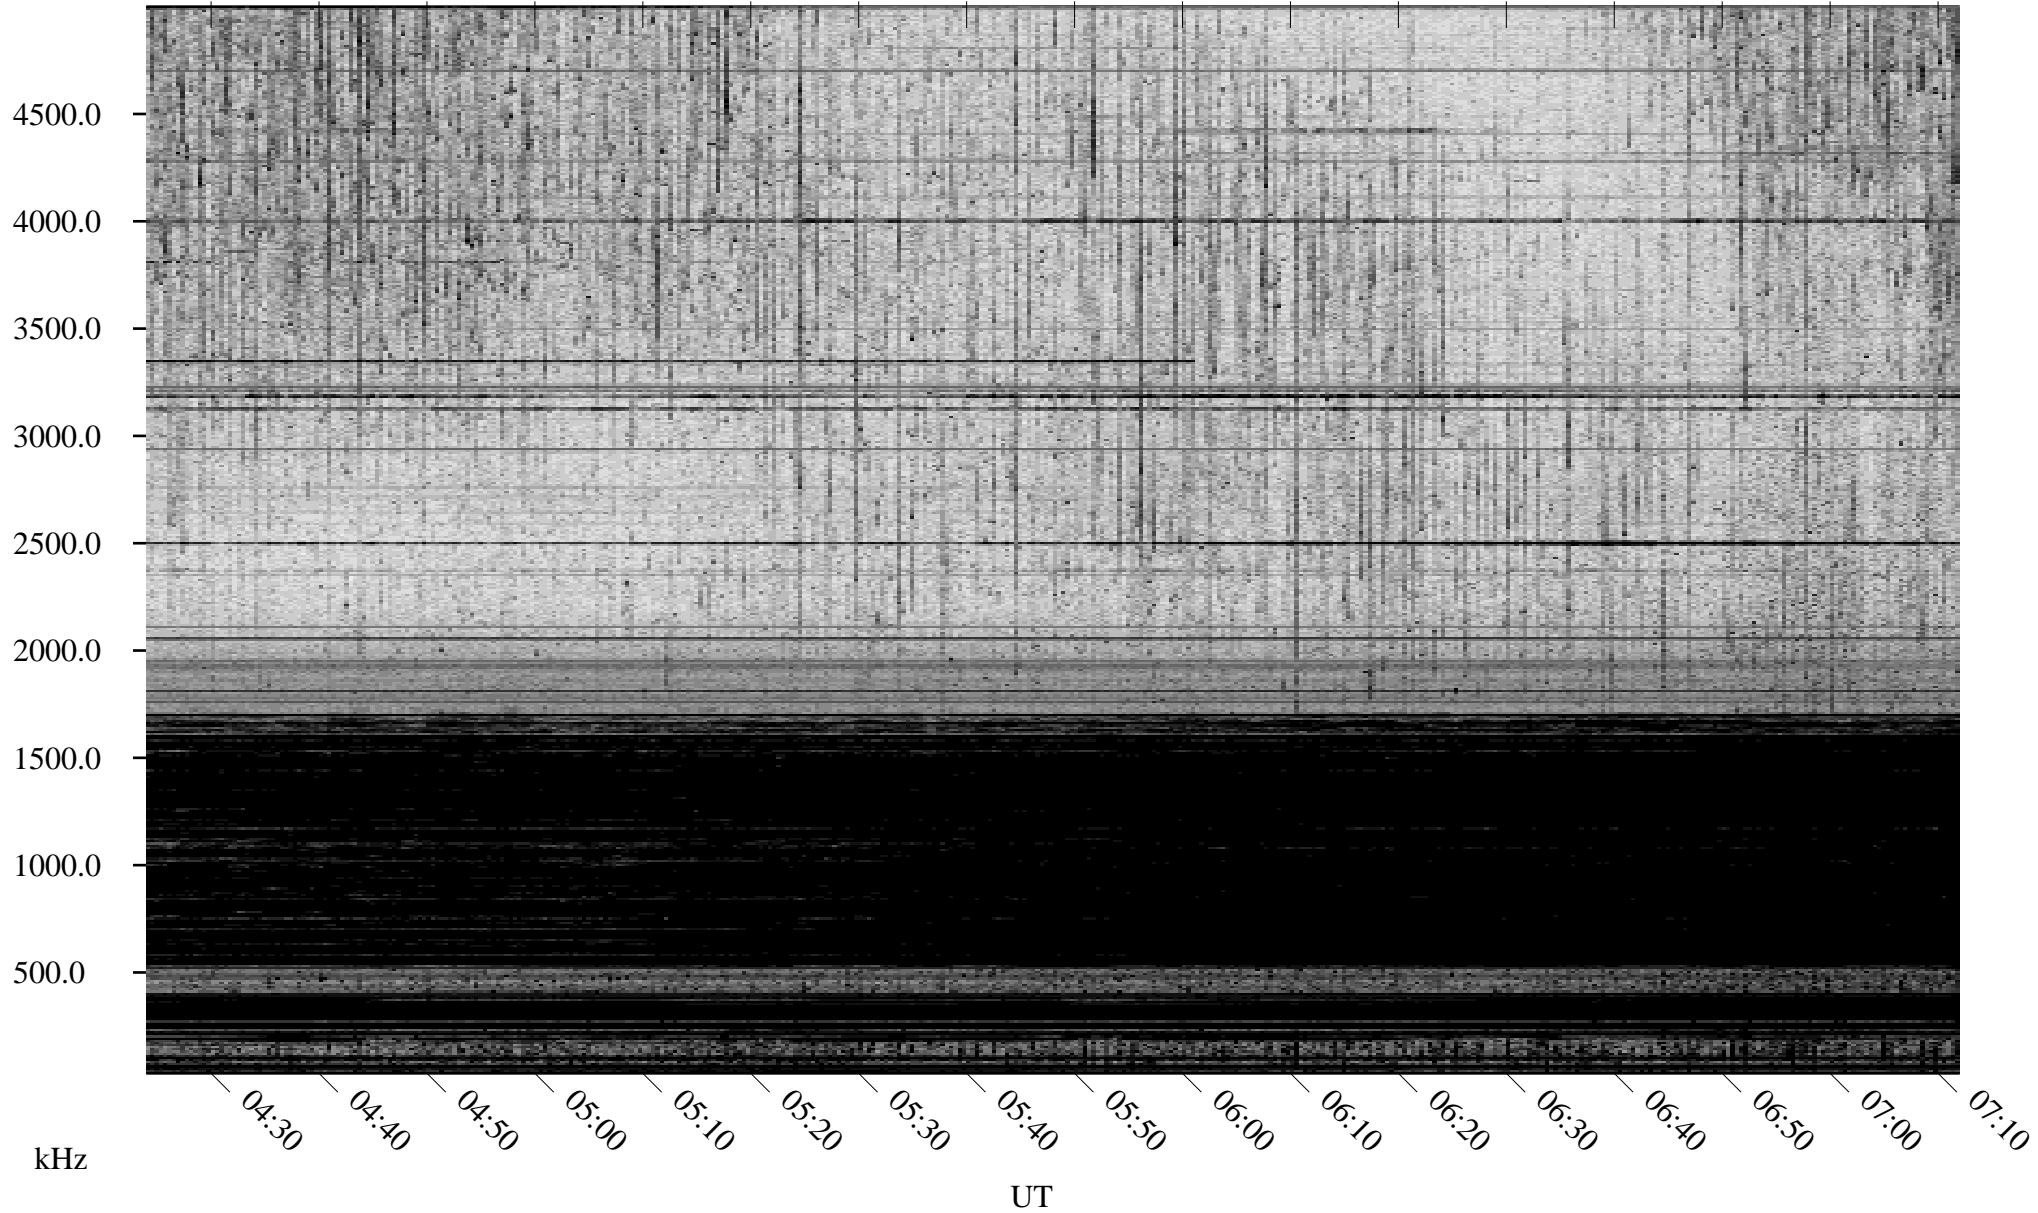

04/11/2009 Churchill, Manitoba

Linear Scale Black = 161 White = 15

ch091011.r00SUm max_12

Page 1

04/11/2009 Churchill, Manitoba

Linear Scale Black = 161 White = 15

ch091011.r00SUm max_12

Page 2

04/12/2009 Churchill, Manitoba

Linear Scale Black = 161 White = 15

ch091011.r00SUm max_12

Page 3

04/12/2009 Churchill, Manitoba

Linear Scale Black = 161 White = 15

ch091011.r00SUm max_12

Page 4

04/12/2009 Churchill, Manitoba

Linear Scale Black = 161 White = 15

ch091011.r00SUm max_12

Page 5

04/12/2009 Churchill, Manitoba

Linear Scale Black = 161 White = 15

ch091011.r00SUm max_12

Page 6

04/12/2009 Churchill, Manitoba

Linear Scale Black = 161 White = 15

ch091011.r00SUm max_12

Page 7

04/12/2009 Churchill, Manitoba

Linear Scale Black = 161 White = 15

ch091011.r00SUm max_12