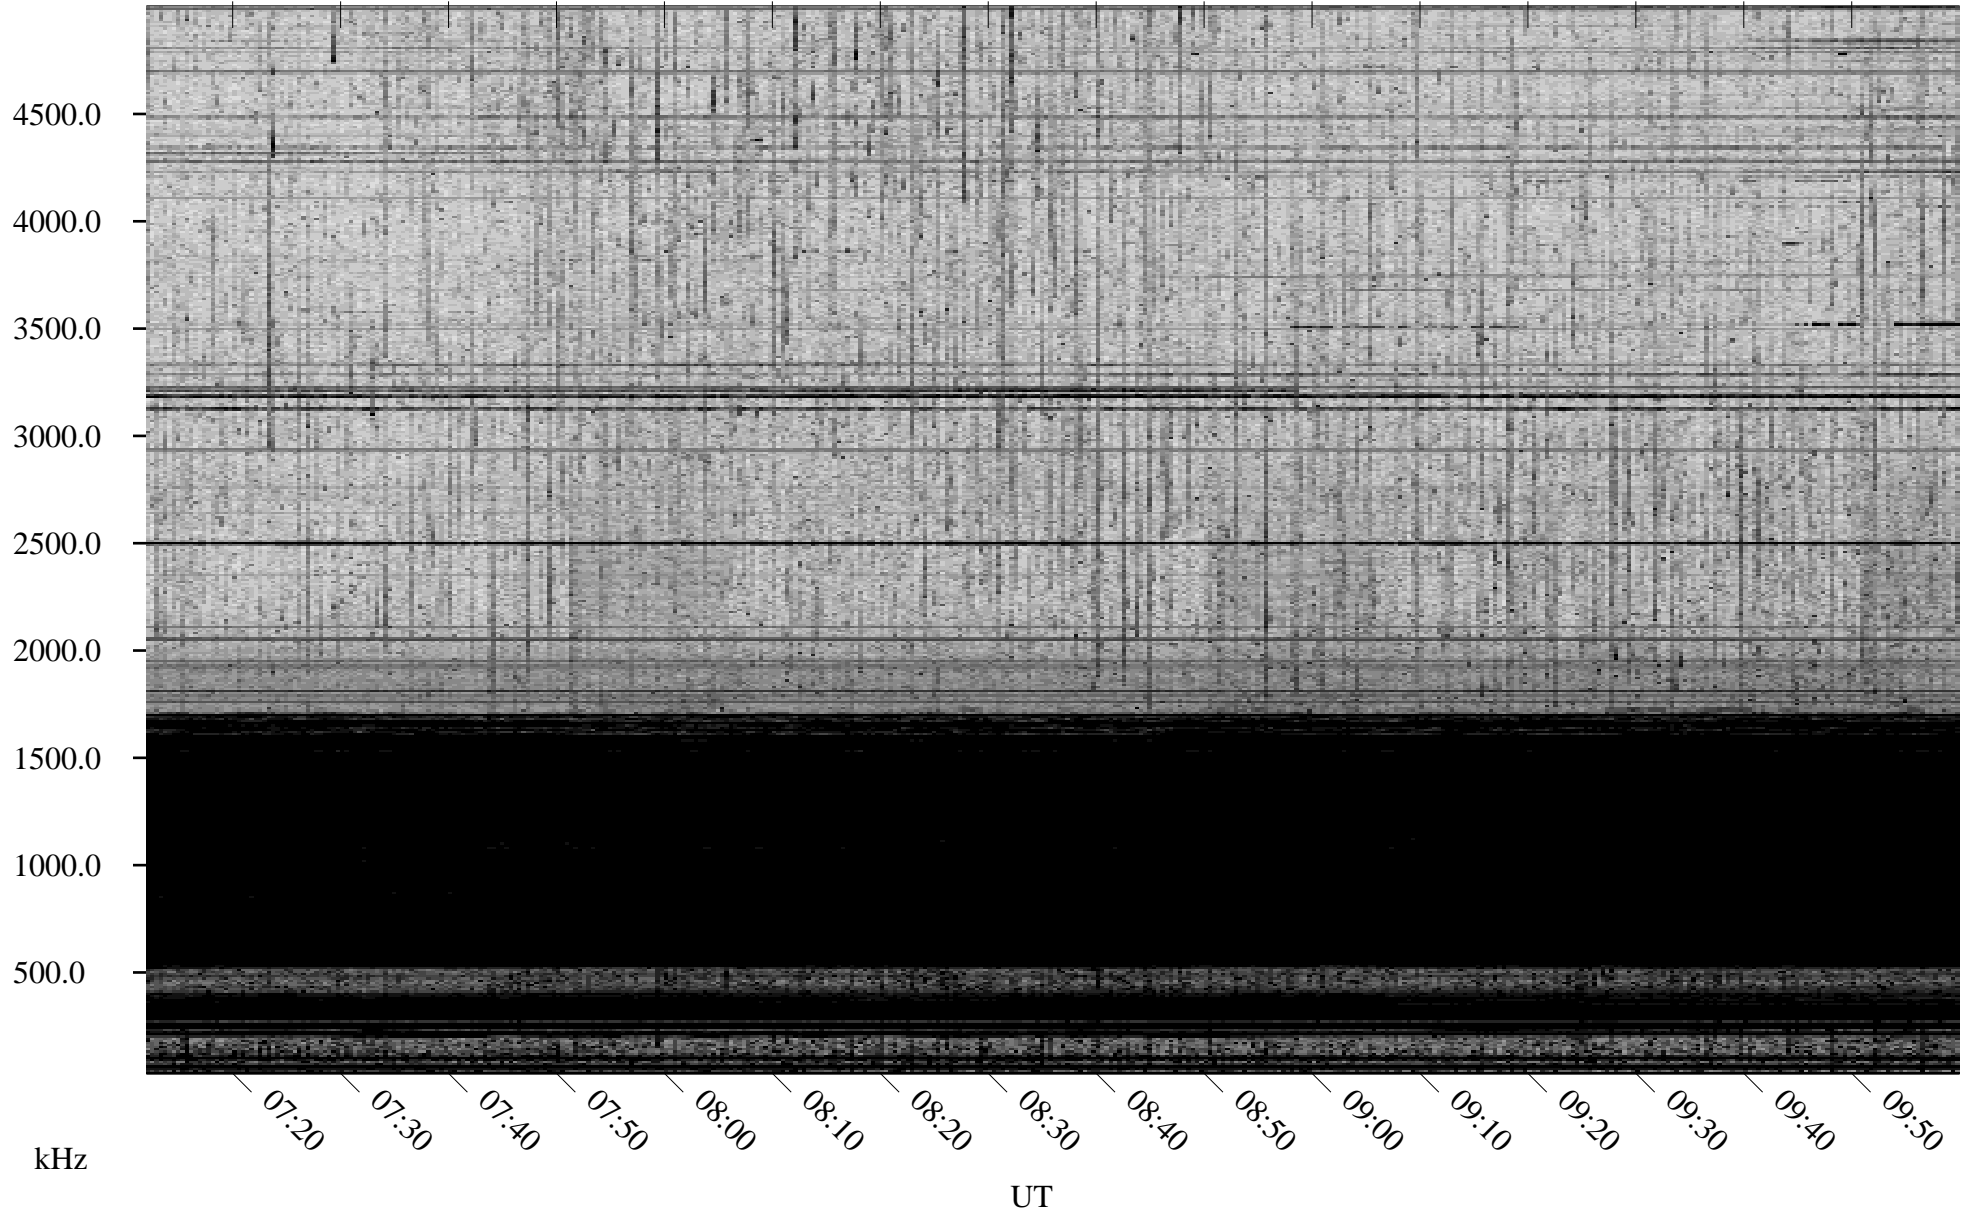

# 04/13/2009 Churchill, Manitoba

Linear Scale    Black = 161    White = 15

ch09102l.r00SUm max\_12

Page 4

# 04/13/2009 Churchill, Manitoba

Linear Scale    Black = 161    White = 15

ch09102l.r00SUm max\_12

Page 5