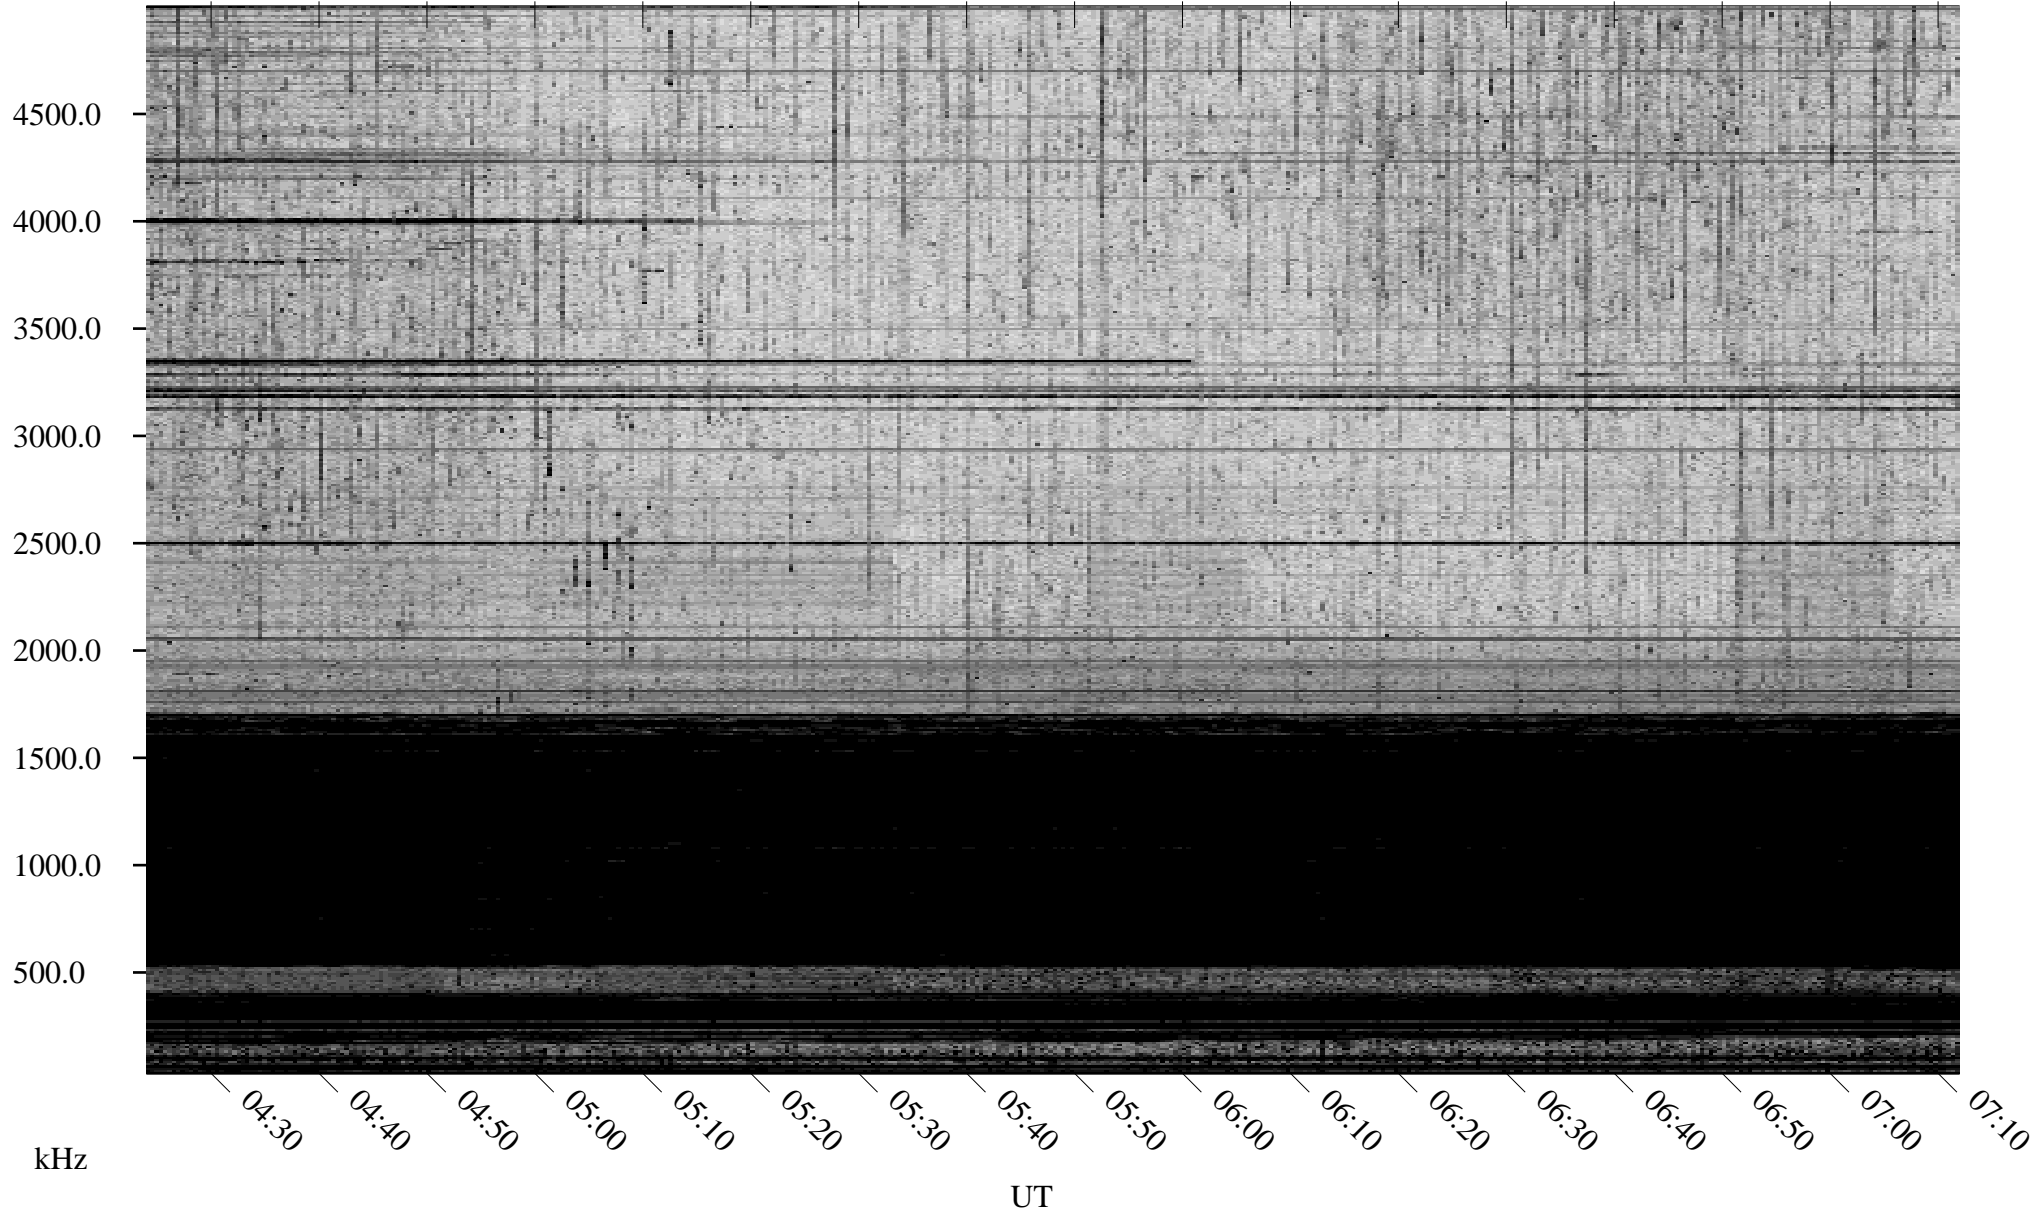

# 04/13/2009 Churchill, Manitoba

Linear Scale    Black = 161    White = 15

ch09102l.r00SUm max\_12

Page 3

# 04/13/2009 Churchill, Manitoba

Linear Scale    Black = 161    White = 15

ch09102l.r00SUm max\_12

Page 4