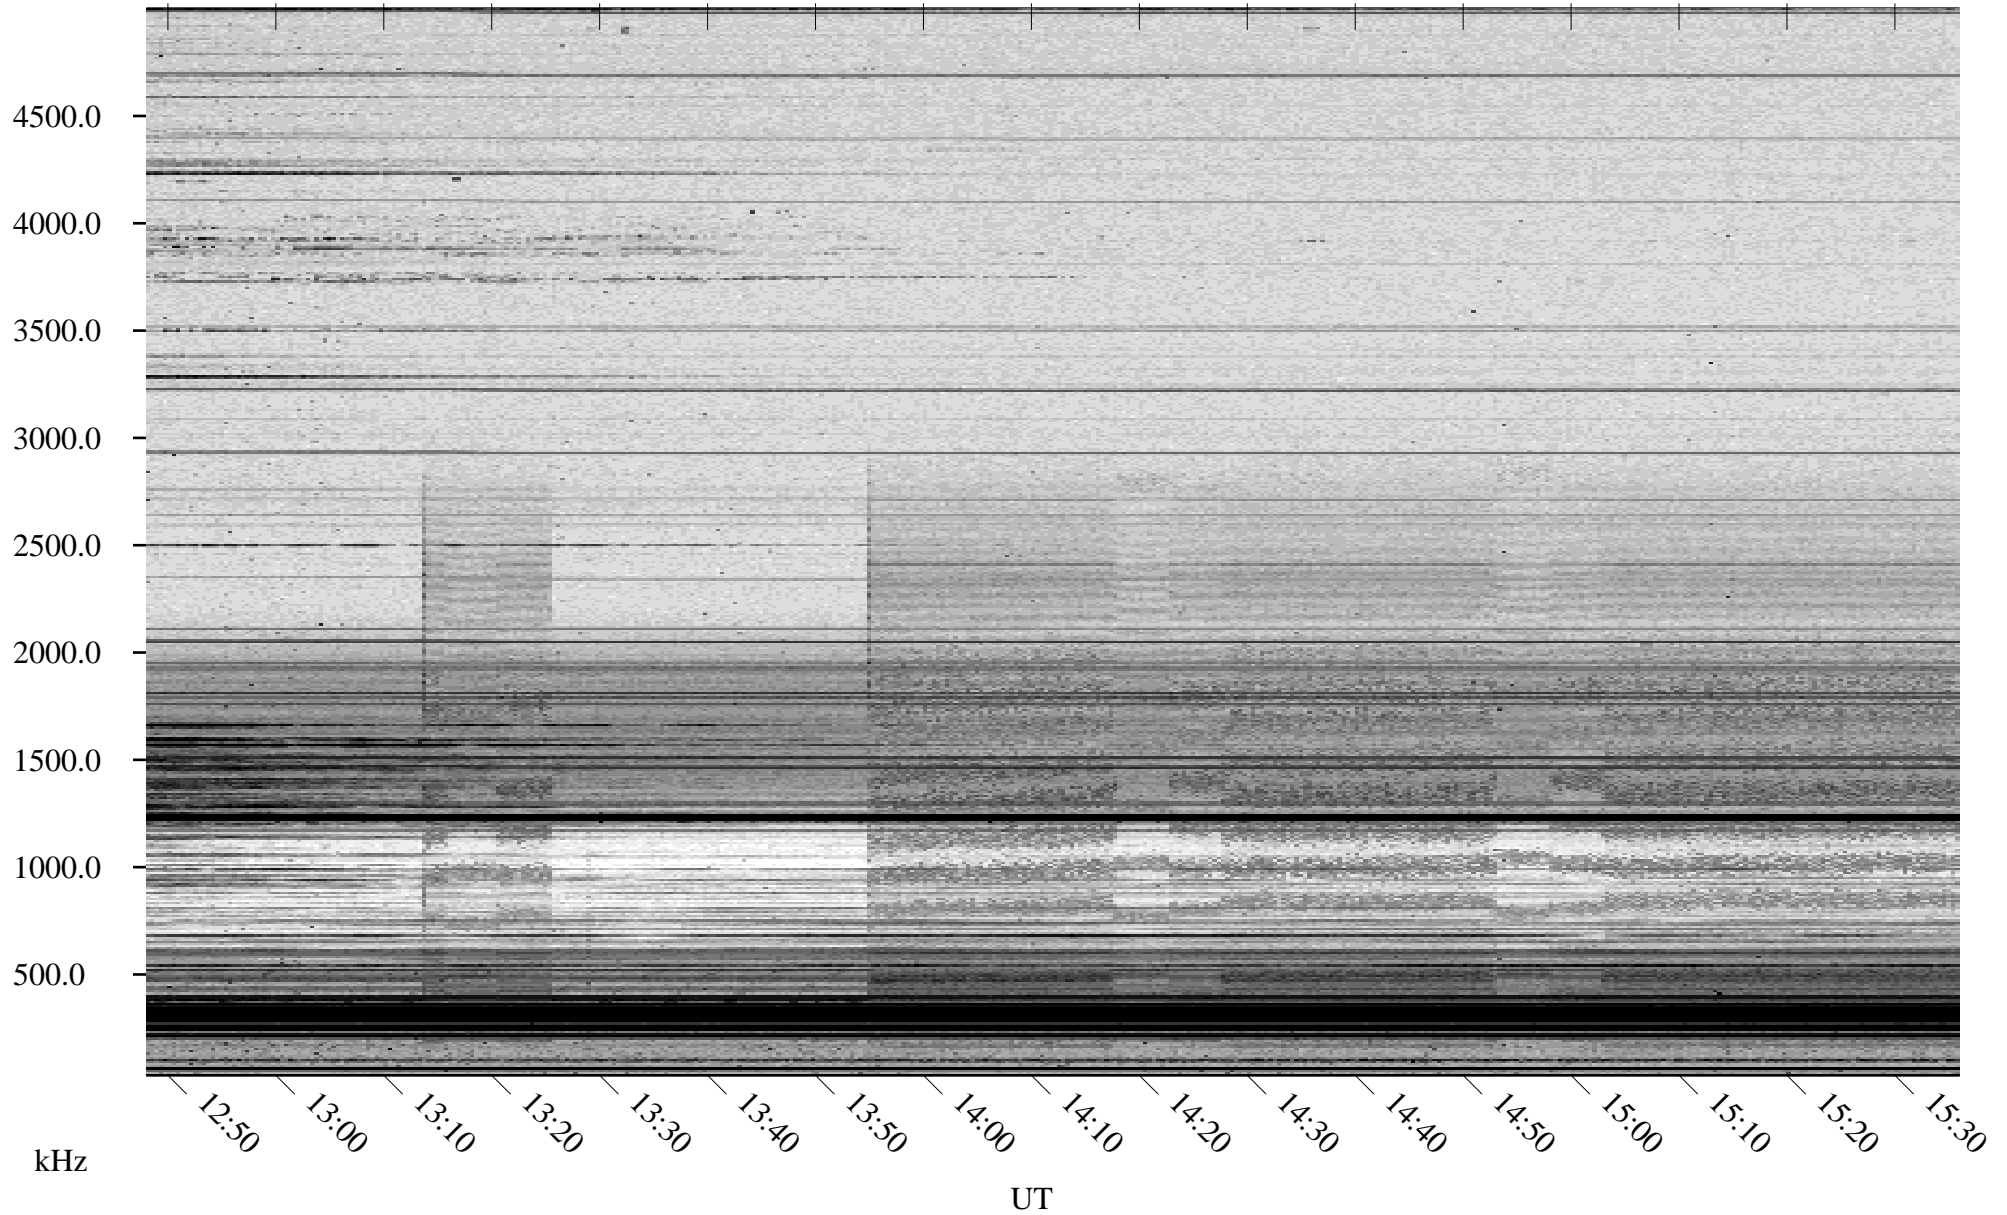

# 04/13/2009 Churchill, Manitoba

Linear Scale    Black = 161    White = 15

ch09102l.r00SUm max\_12

Page 5

# 04/13/2009 Churchill, Manitoba

Linear Scale    Black = 161    White = 15

ch09102l.r00SUm max\_12

Page 6

# 04/13/2009 Churchill, Manitoba

Linear Scale    Black = 161    White = 15

ch09102l.r00SUm max\_12

Page 7

# 04/13/2009 Churchill, Manitoba

Linear Scale    Black = 161    White = 15

ch09102l.r00SUm max\_12