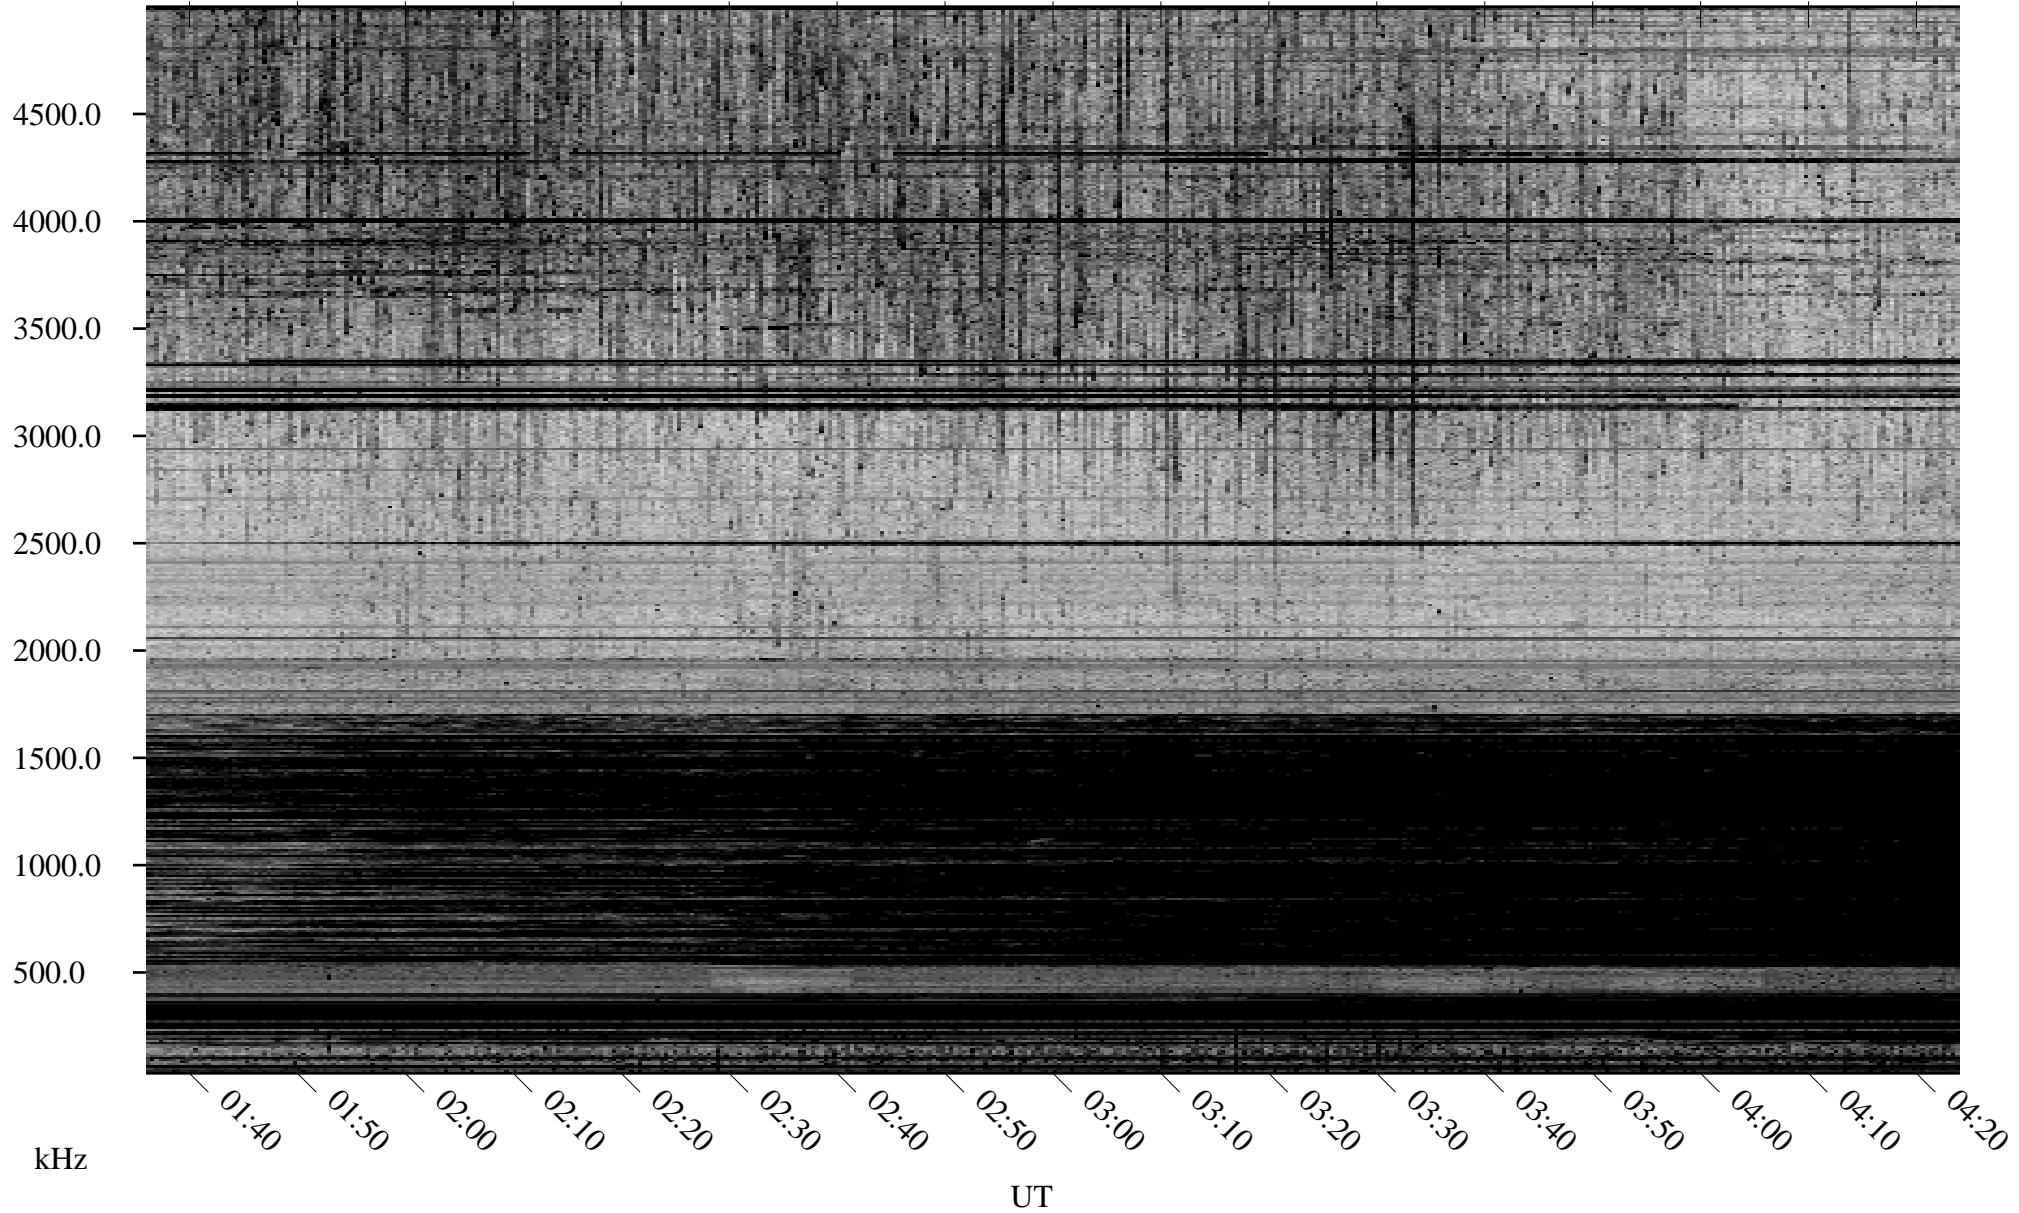

# 04/12/2009 Churchill, Manitoba

Linear Scale Black = 161 White = 15

ch09102l.r00SUm max\_12

Page 1

# 04/12/2009 Churchill, Manitoba

Linear Scale    Black = 161    White = 15

ch09102l.r00SUm max\_12

Page 2

# 04/13/2009 Churchill, Manitoba

Linear Scale    Black = 161    White = 15

ch09102l.r00SUm max\_12

Page 3

# 04/13/2009 Churchill, Manitoba

Linear Scale    Black = 161    White = 15

ch09102l.r00SUm max\_12

Page 4