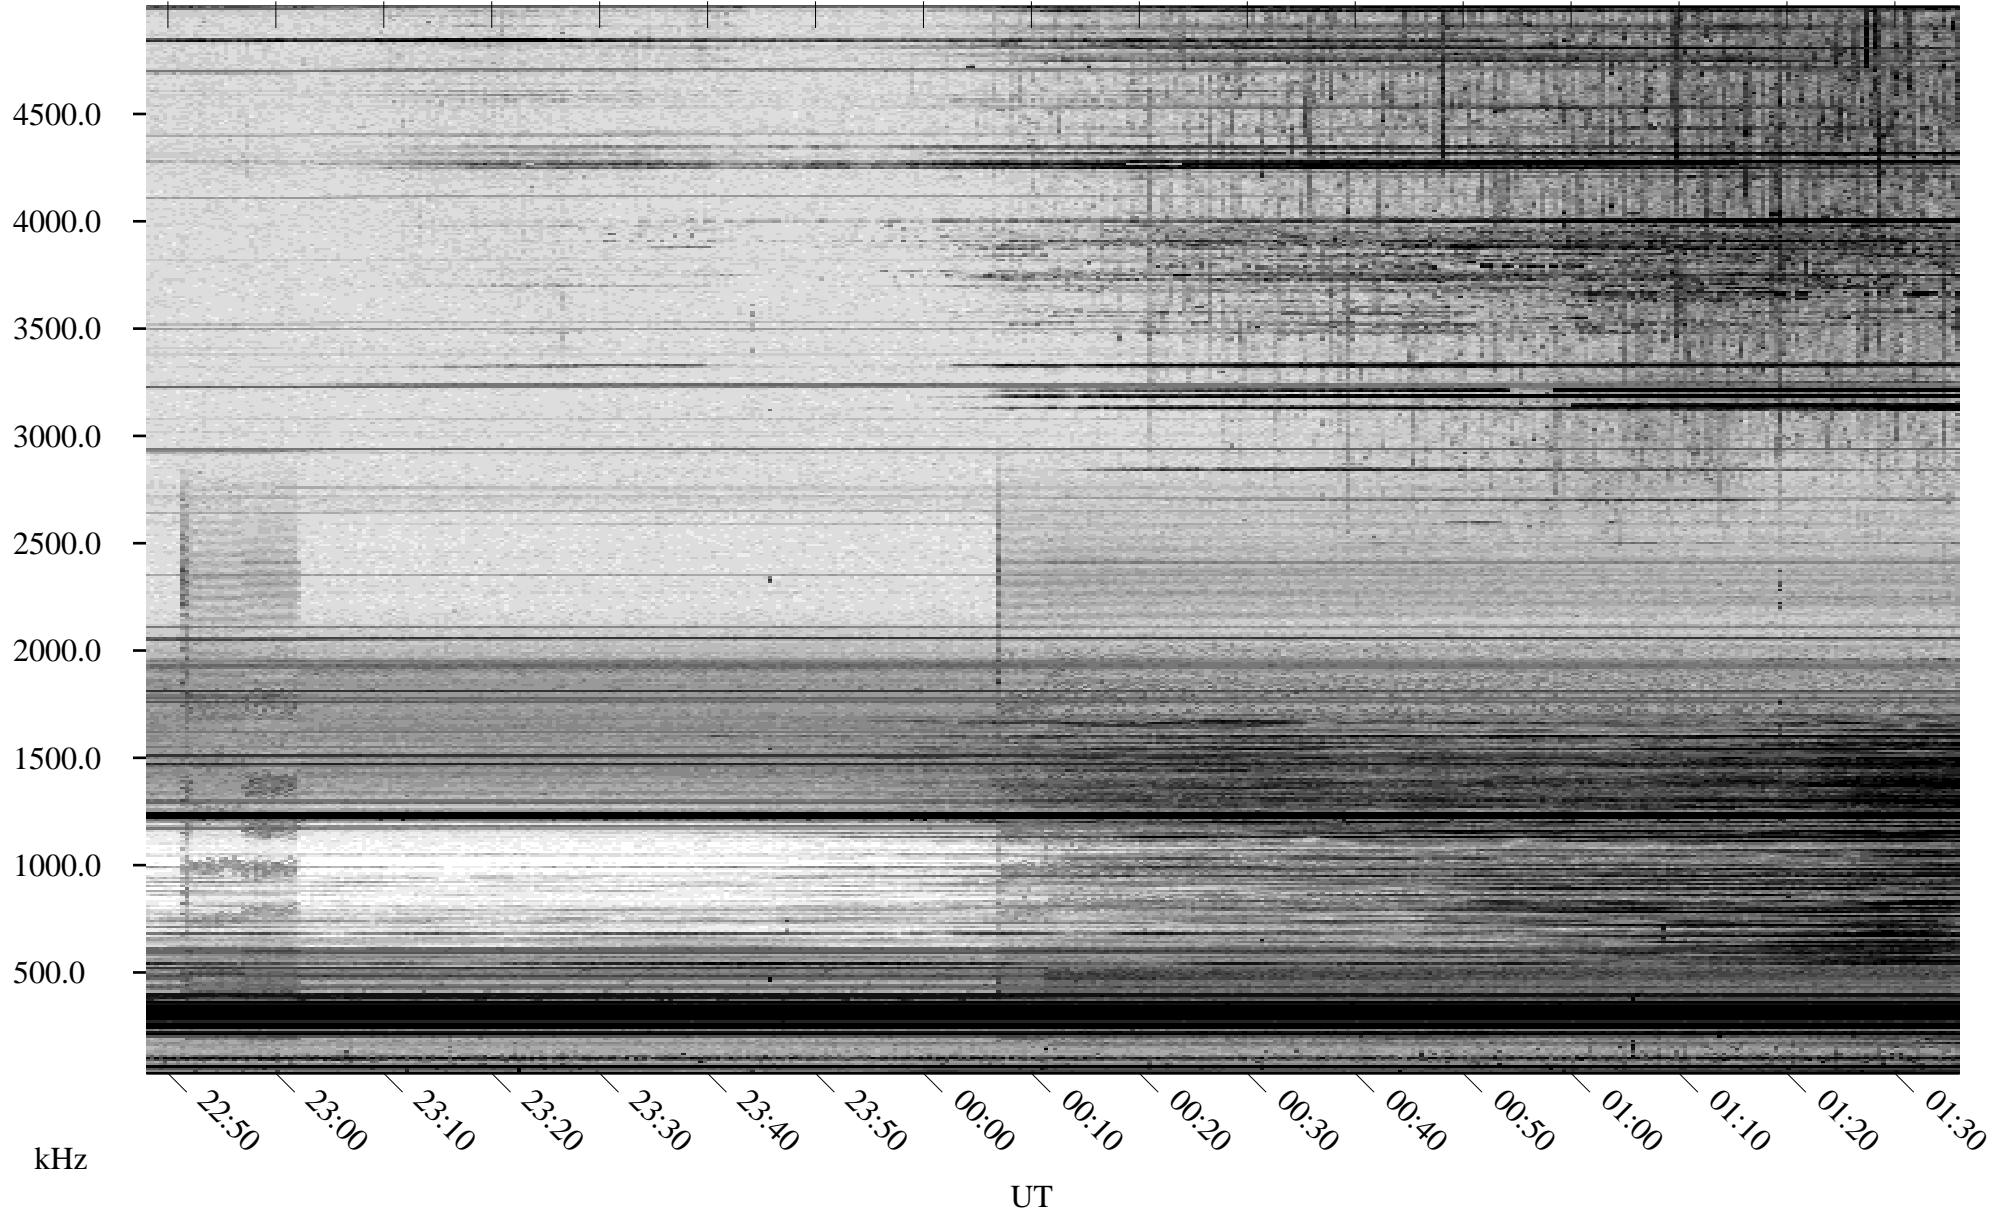

# 04/12/2009 Churchill, Manitoba

Linear Scale Black = 161 White = 15

ch09102l.r00SUm max\_12

Page 1

# 04/12/2009 Churchill, Manitoba

Linear Scale    Black = 161    White = 15

ch09102l.r00SUm max\_12

Page 2

# 04/13/2009 Churchill, Manitoba

Linear Scale    Black = 161    White = 15

ch09102l.r00SUm max\_12

Page 3

# 04/13/2009 Churchill, Manitoba

Linear Scale    Black = 161    White = 15

ch09102l.r00SUm max\_12

Page 4