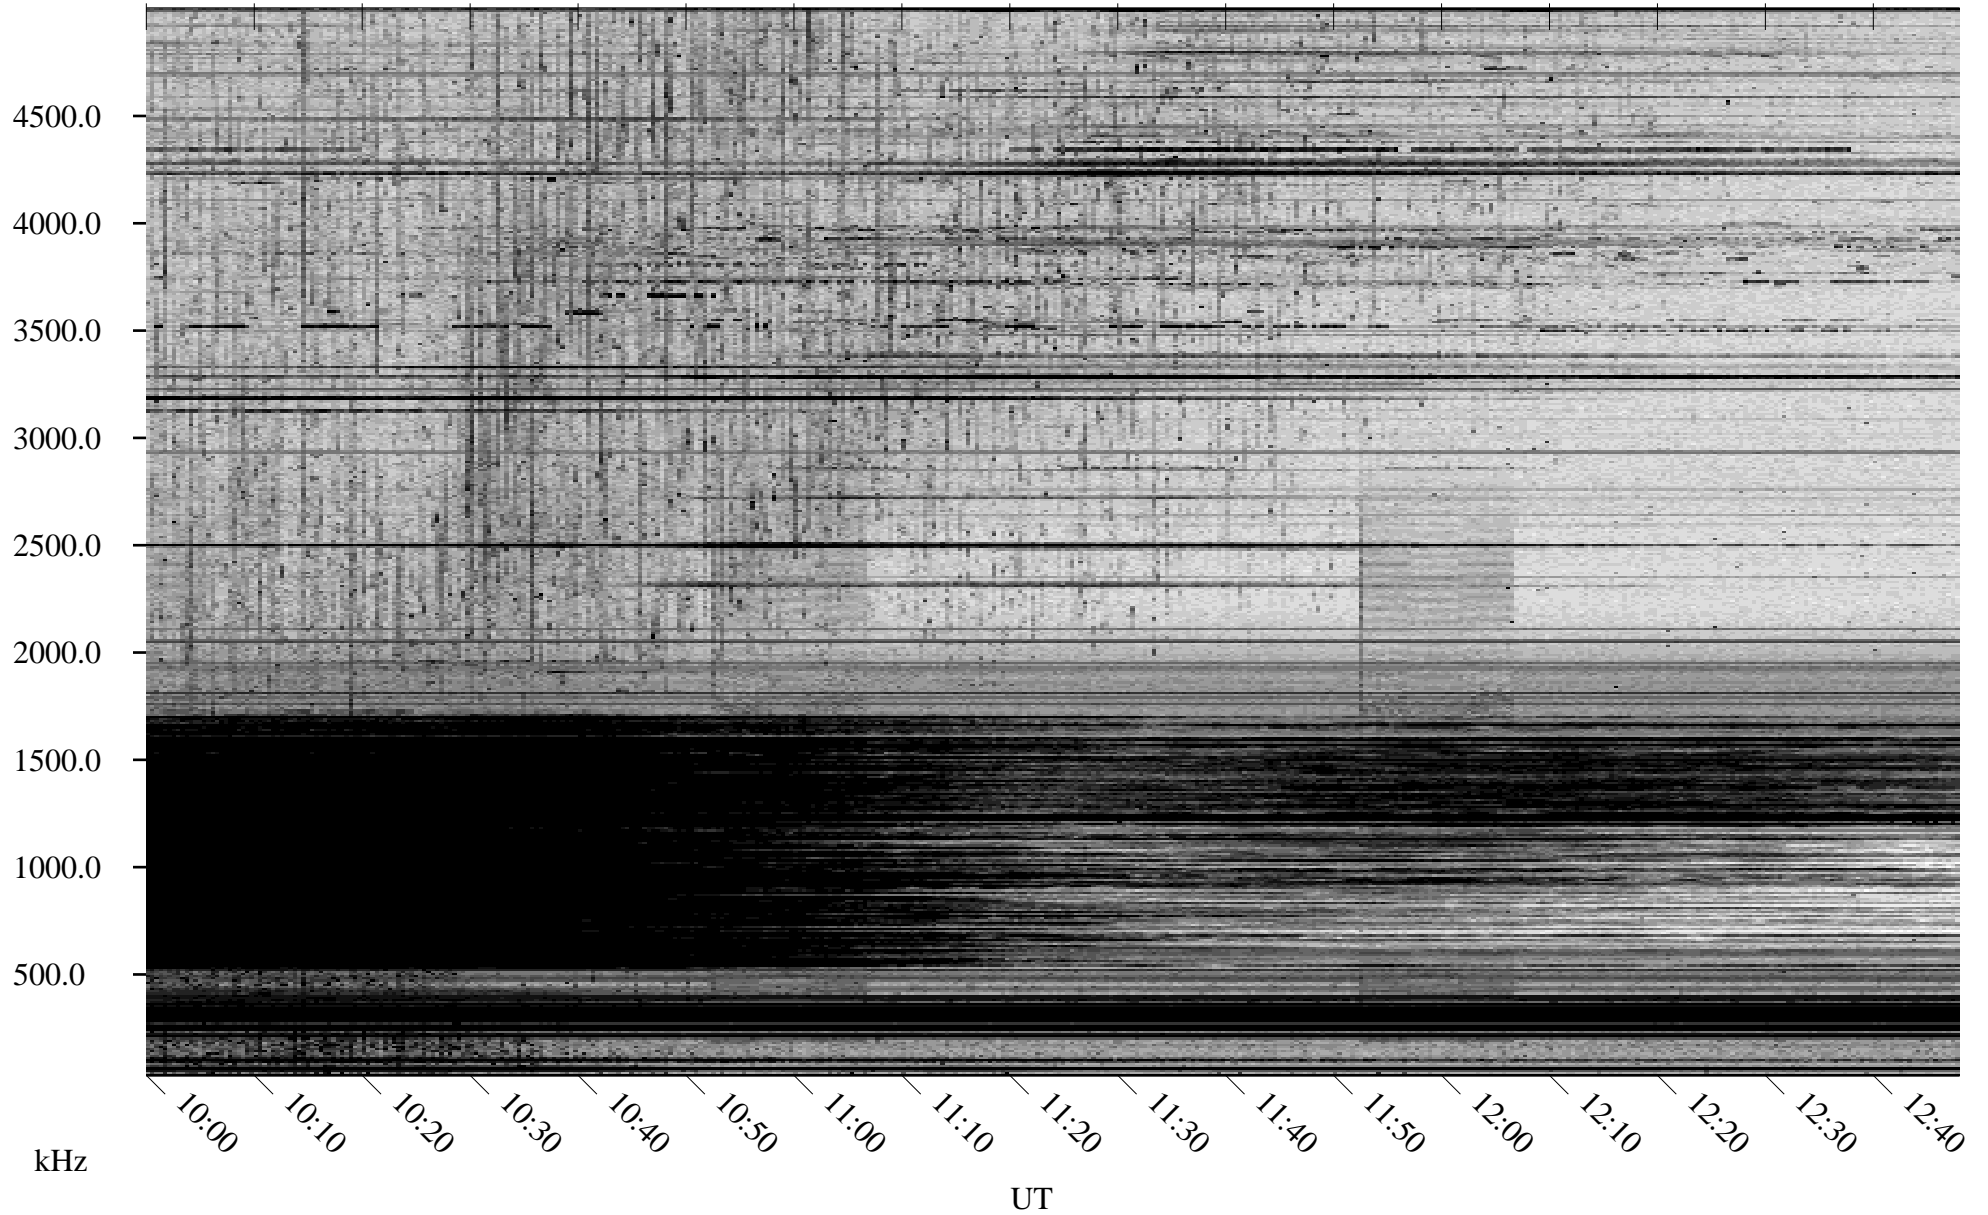

# 04/13/2009 Churchill, Manitoba

Linear Scale    Black = 161    White = 15

ch09102l.r00SUm max\_12

Page 5

# 04/13/2009 Churchill, Manitoba

Linear Scale    Black = 161    White = 15

ch09102l.r00SUm max\_12

Page 6