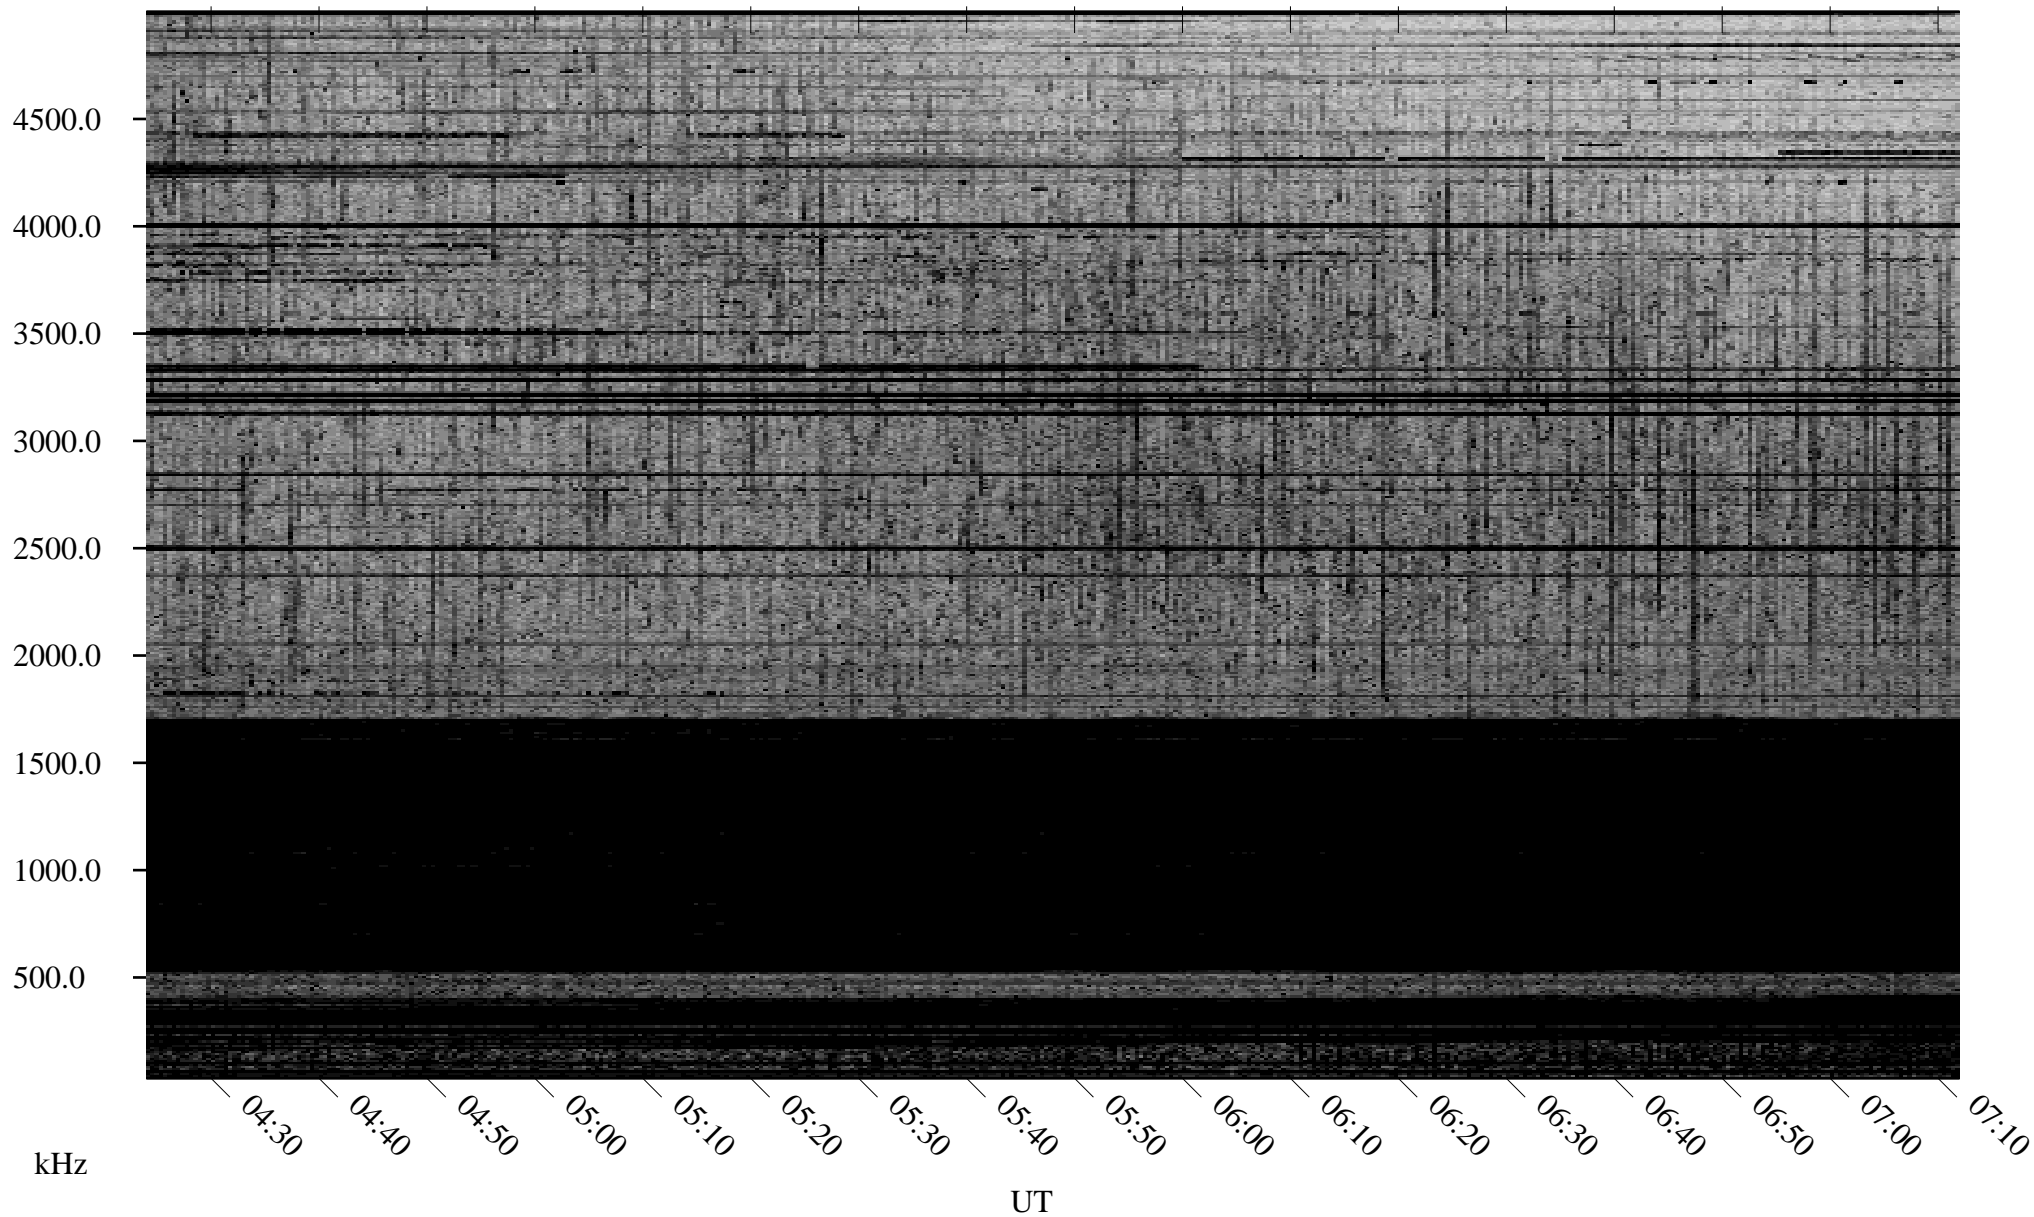

04/13/2009 Churchill, Manitoba

Linear Scale Black = 161 White = 15

ch09103l.r00SUm max_12

Page 1

04/13/2009 Churchill, Manitoba

Linear Scale Black = 161 White = 15

ch09103l.r00SUm max_12

Page 2

04/14/2009 Churchill, Manitoba

Linear Scale Black = 161 White = 15

ch09103l.r00SUm max_12

Page 3

04/14/2009 Churchill, Manitoba

Linear Scale Black = 161 White = 15

ch09103l.r00SUm max_12

Page 4

04/14/2009 Churchill, Manitoba

Linear Scale Black = 161 White = 15

ch09103l.r00SUm max_12

Page 5

04/14/2009 Churchill, Manitoba

Linear Scale Black = 161 White = 15

ch09103l.r00SUm max_12

Page 6

04/14/2009 Churchill, Manitoba

Linear Scale Black = 161 White = 15

ch09103l.r00SUm max_12

Page 7

04/14/2009 Churchill, Manitoba

Linear Scale Black = 161 White = 15

ch09103l.r00SUm max_12

Page 8