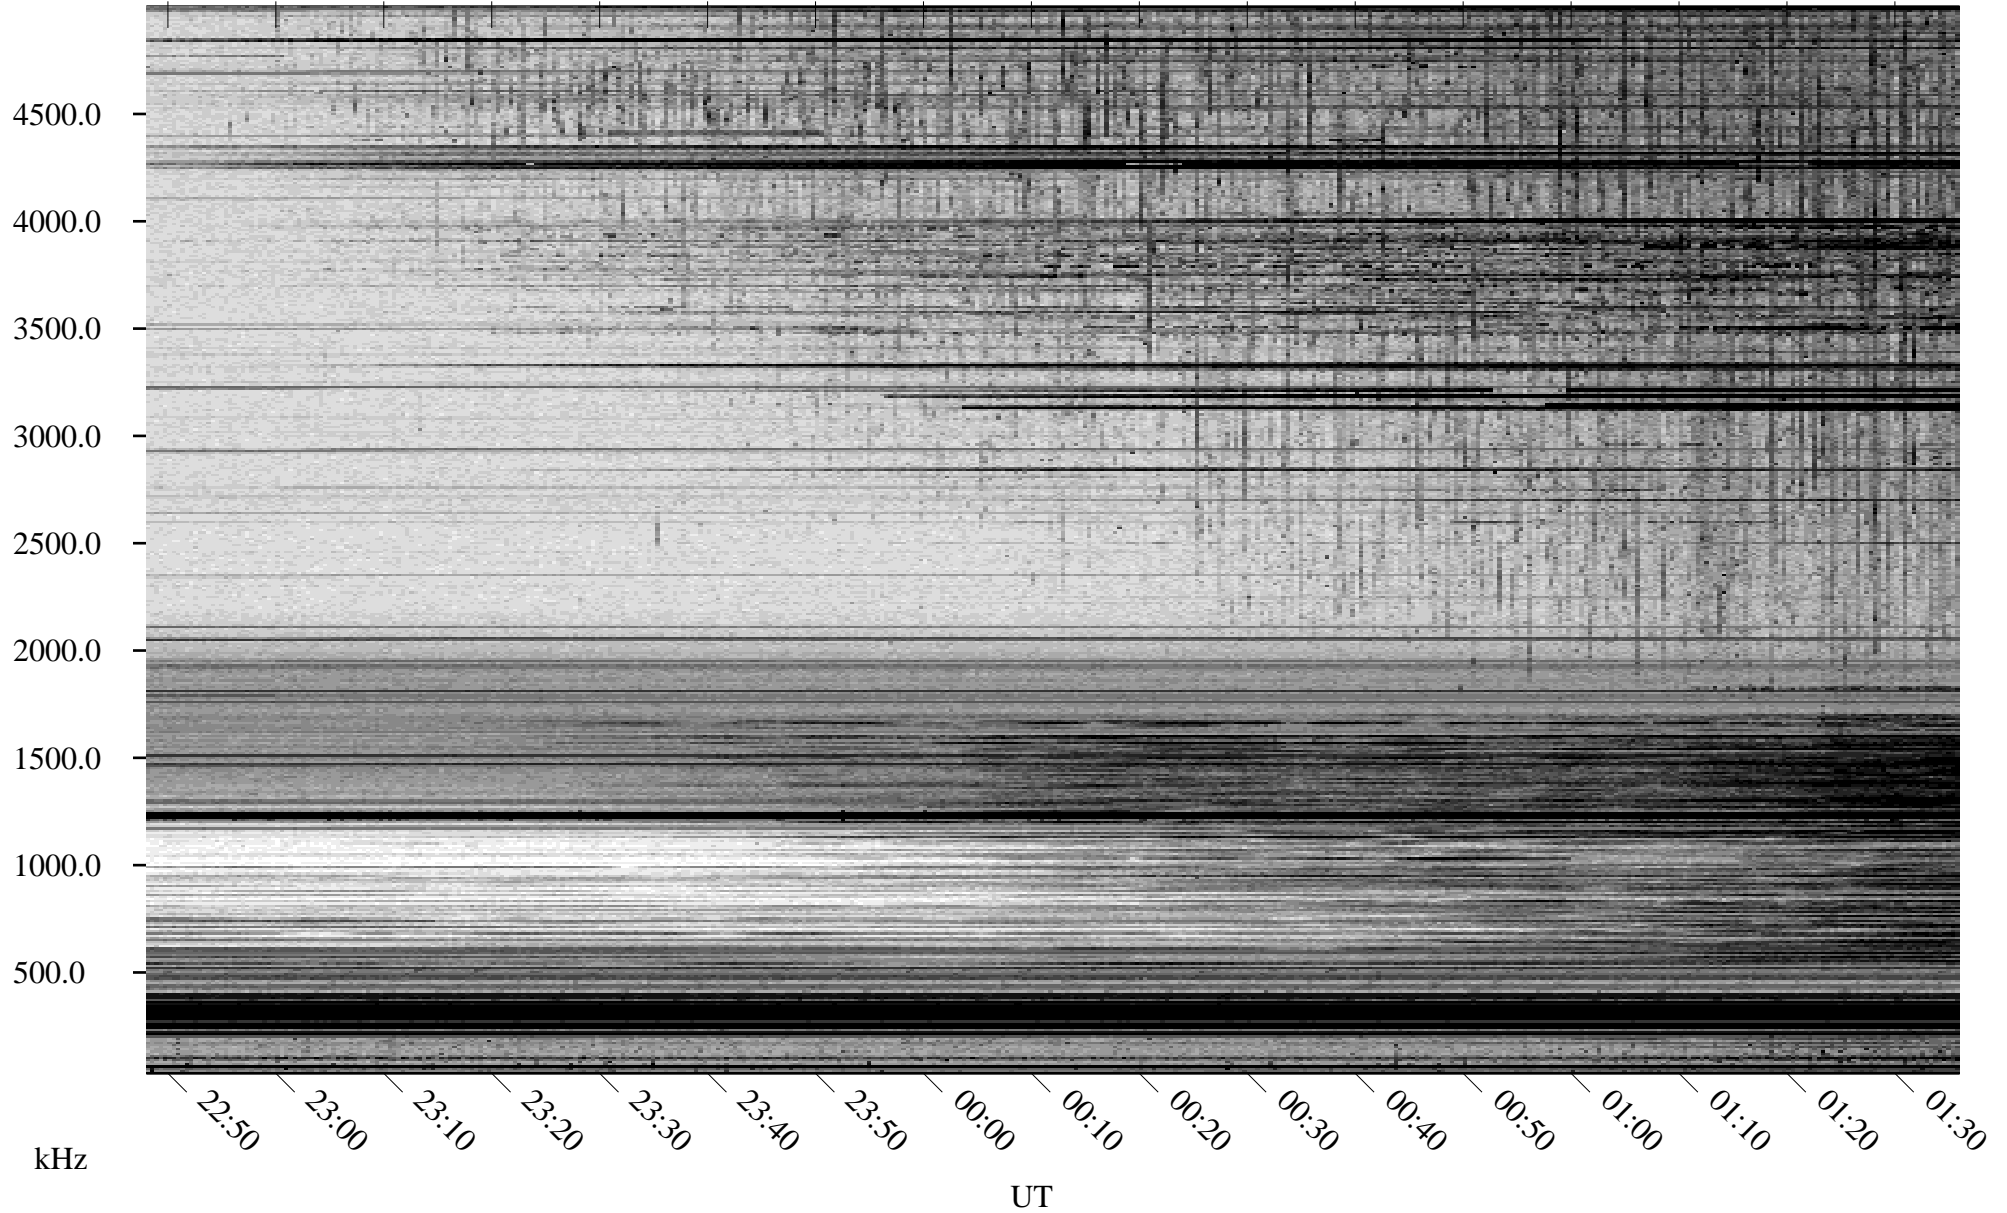

04/13/2009 Churchill, Manitoba

Linear Scale Black = 161 White = 15

ch09103l.r00SUm max_12

Page 1

04/13/2009 Churchill, Manitoba

Linear Scale Black = 161 White = 15

ch09103l.r00SUm max_12

Page 2

04/14/2009 Churchill, Manitoba

Linear Scale Black = 161 White = 15

ch09103l.r00SUm max_12

Page 3

04/14/2009 Churchill, Manitoba

Linear Scale Black = 161 White = 15

ch09103l.r00SUm max_12

Page 4

04/14/2009 Churchill, Manitoba

Linear Scale Black = 161 White = 15

ch09103l.r00SUm max_12

Page 5

04/14/2009 Churchill, Manitoba

Linear Scale Black = 161 White = 15

ch09103l.r00SUm max_12

Page 6

04/14/2009 Churchill, Manitoba

Linear Scale Black = 161 White = 15

ch09103l.r00SUm max_12

Page 7

04/14/2009 Churchill, Manitoba

Linear Scale Black = 161 White = 15

ch09103l.r00SUm max_12

Page 8