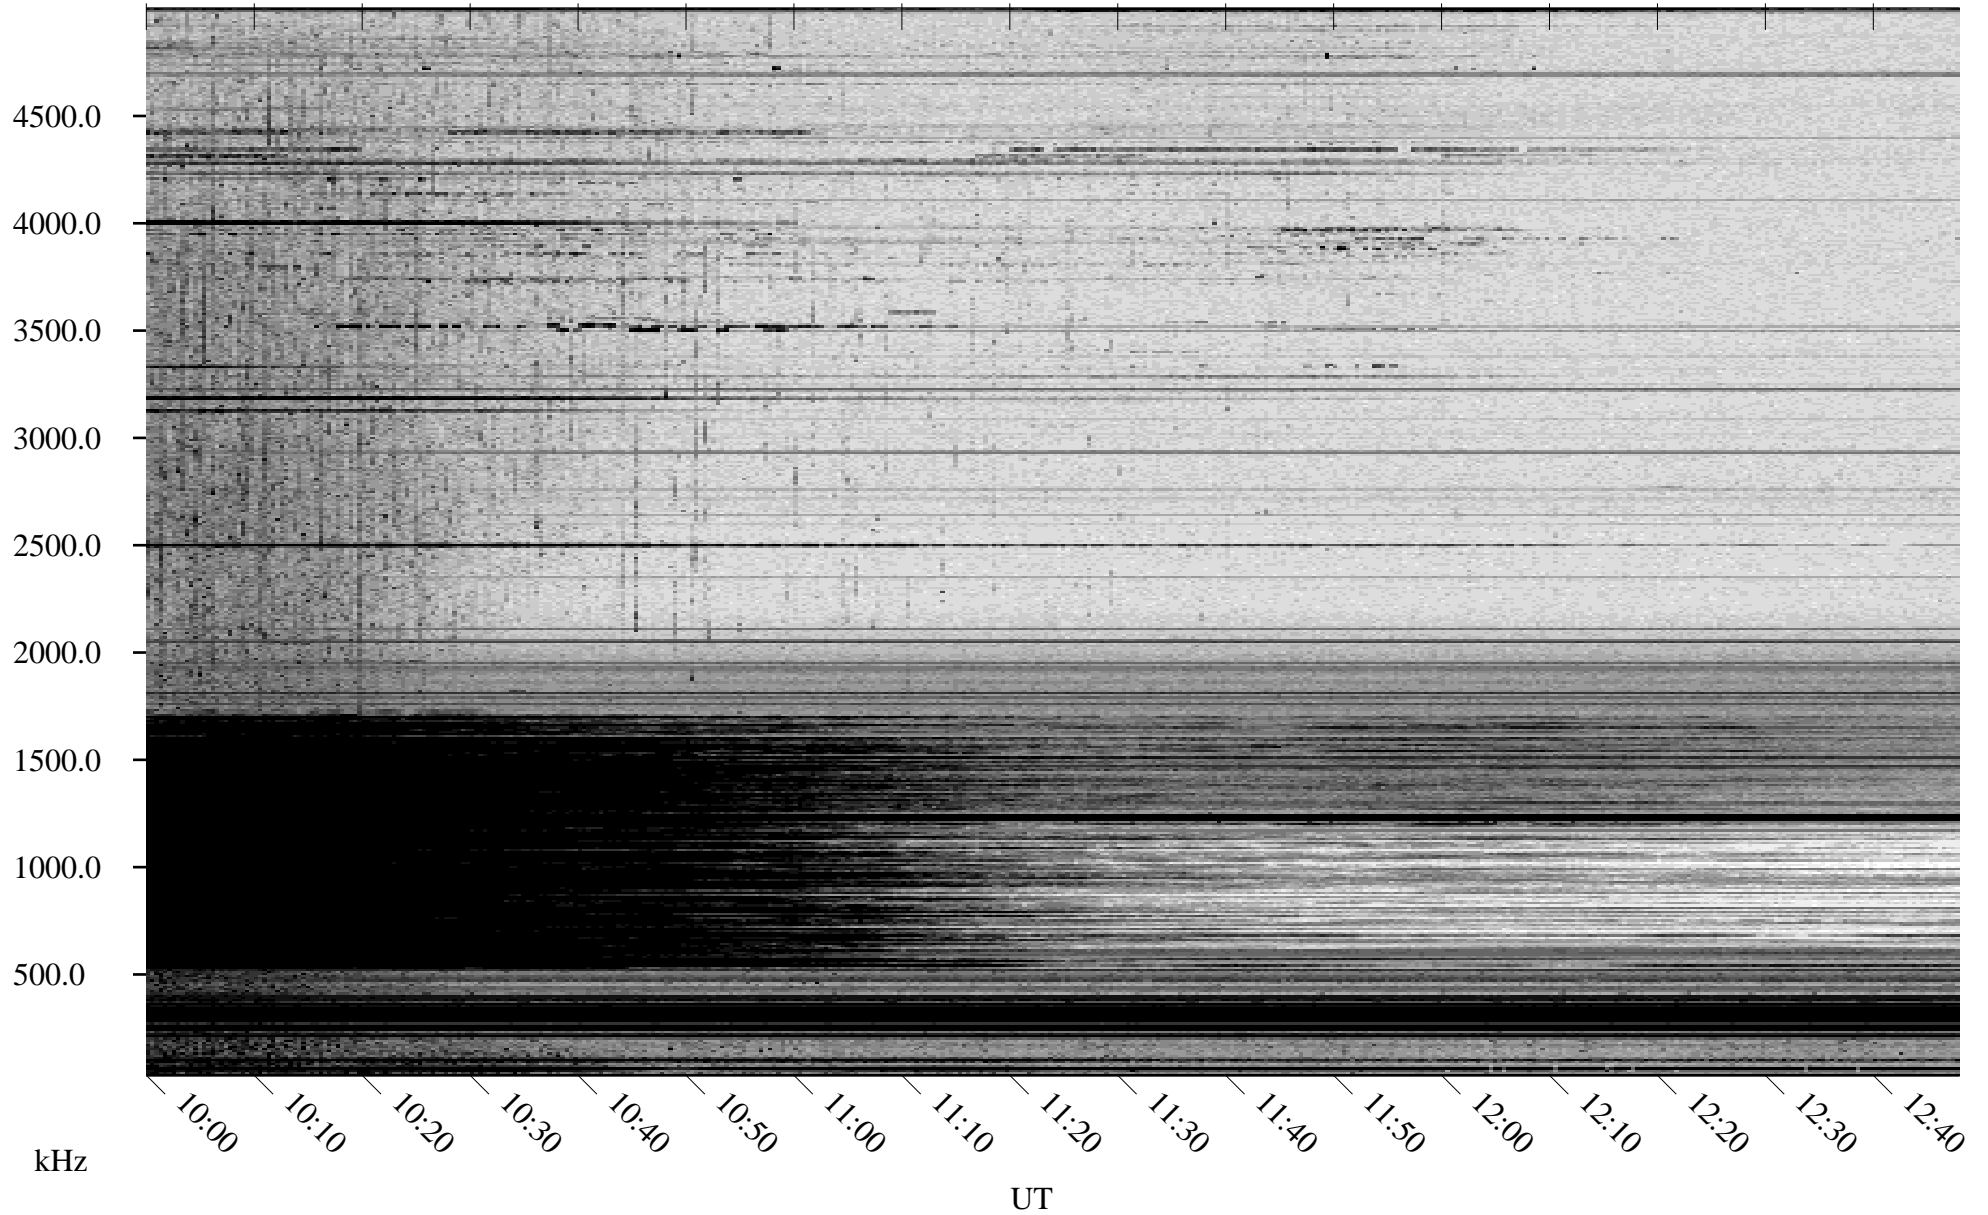

04/13/2009 Churchill, Manitoba

Linear Scale Black = 161 White = 15

ch09103l.r00SUm max_12

Page 1

04/13/2009 Churchill, Manitoba

Linear Scale Black = 161 White = 15

ch09103l.r00SUm max_12

Page 2

04/14/2009 Churchill, Manitoba

Linear Scale Black = 161 White = 15

ch09103l.r00SUm max_12

Page 3

04/14/2009 Churchill, Manitoba

Linear Scale Black = 161 White = 15

ch09103l.r00SUm max_12

Page 4

04/14/2009 Churchill, Manitoba

Linear Scale Black = 161 White = 15

ch09103l.r00SUm max_12

Page 5

04/14/2009 Churchill, Manitoba

Linear Scale Black = 161 White = 15

ch09103l.r00SUm max_12

Page 6

04/14/2009 Churchill, Manitoba

Linear Scale Black = 161 White = 15

ch09103l.r00SUm max_12

Page 7

04/14/2009 Churchill, Manitoba

Linear Scale Black = 161 White = 15

ch09103l.r00SUm max_12

Page 8