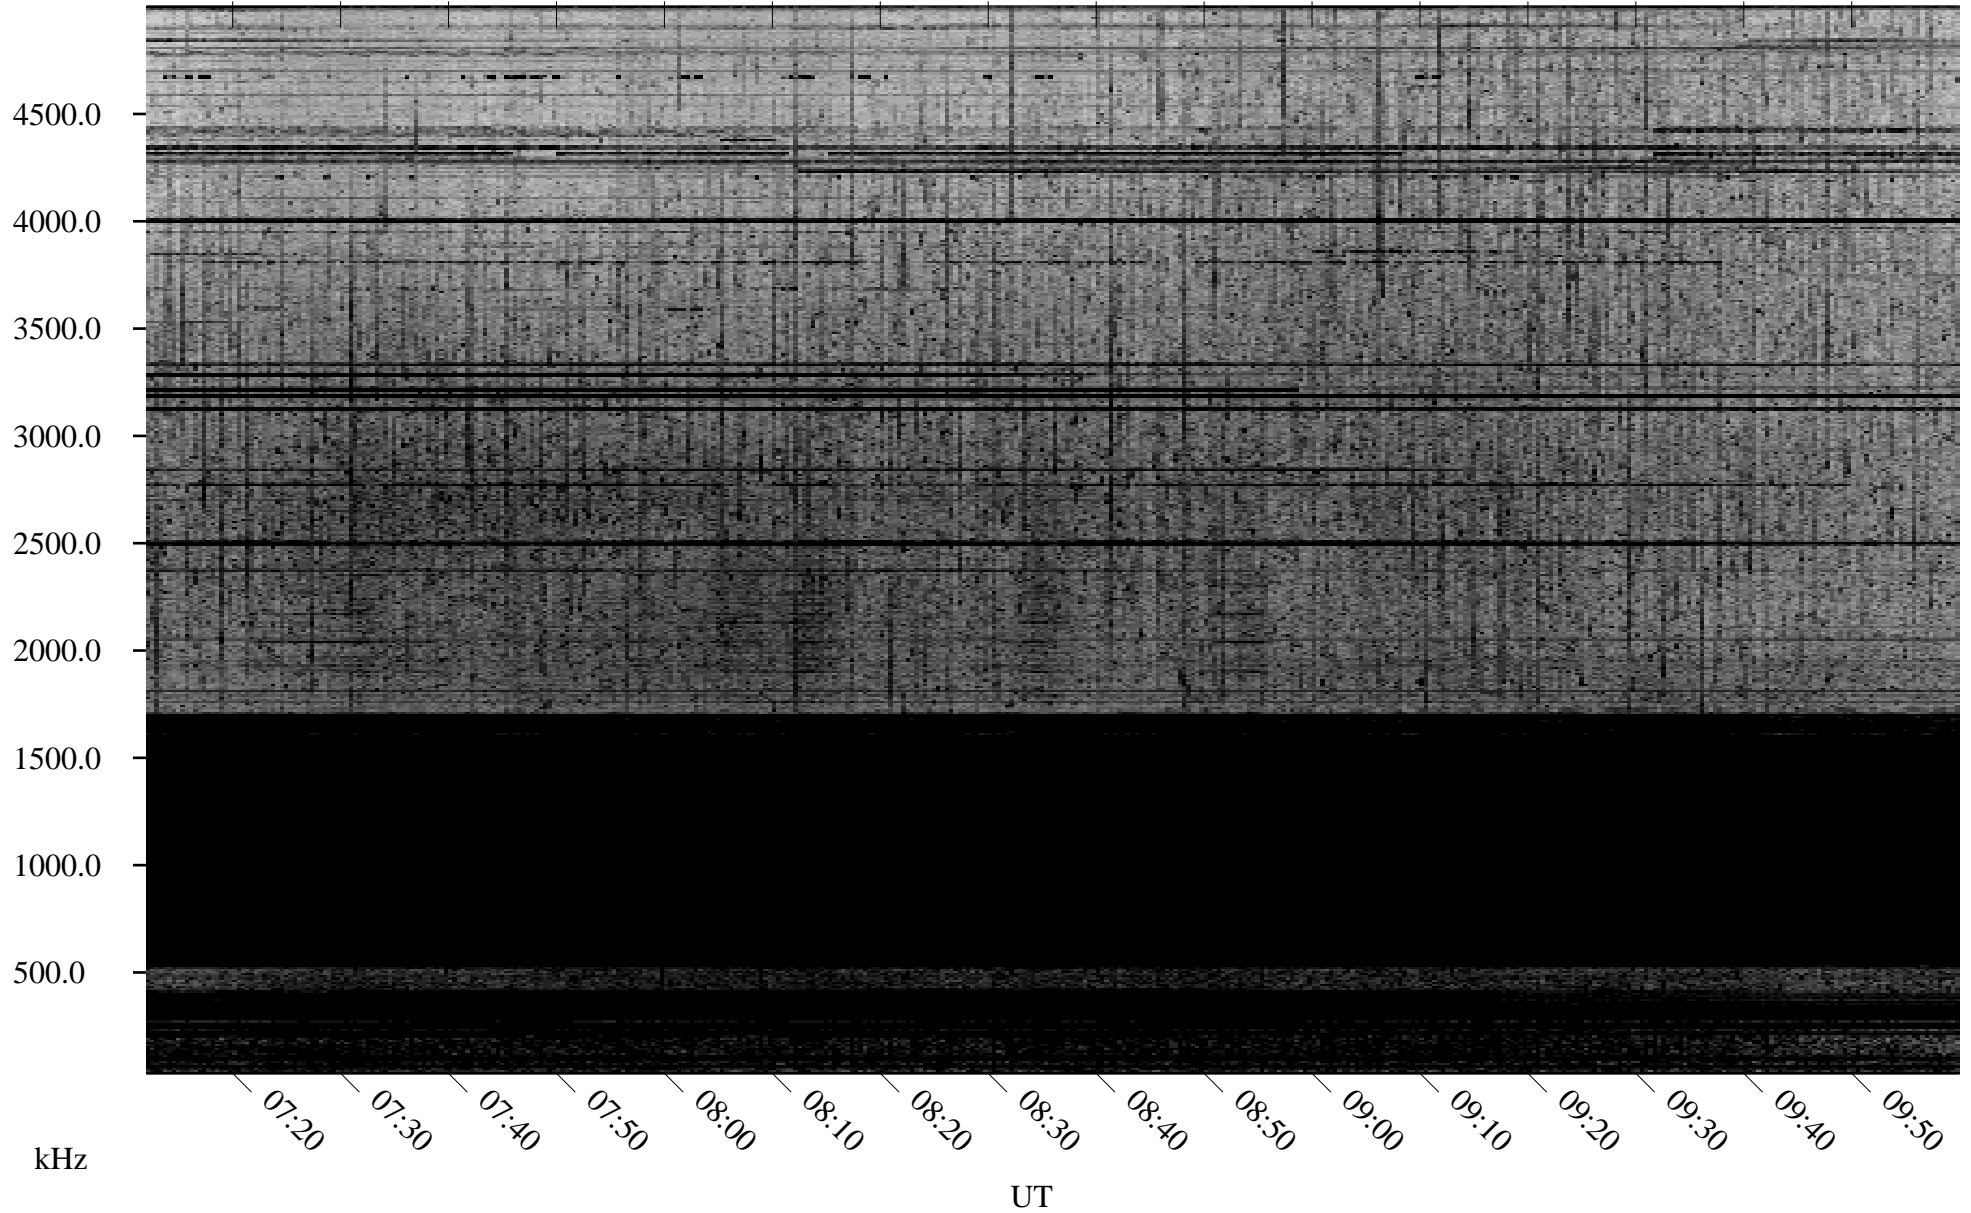

04/13/2009 Churchill, Manitoba

Linear Scale Black = 161 White = 15

ch09103l.r00SUm max_12

Page 1

04/13/2009 Churchill, Manitoba

Linear Scale Black = 161 White = 15

ch09103l.r00SUm max_12

Page 2

04/14/2009 Churchill, Manitoba

Linear Scale Black = 161 White = 15

ch09103l.r00SUm max_12

Page 3

04/14/2009 Churchill, Manitoba

Linear Scale Black = 161 White = 15

ch09103l.r00SUm max_12

Page 4

04/14/2009 Churchill, Manitoba

Linear Scale Black = 161 White = 15

ch09103l.r00SUm max_12

Page 5

04/14/2009 Churchill, Manitoba

Linear Scale Black = 161 White = 15

ch09103l.r00SUm max_12

Page 6

04/14/2009 Churchill, Manitoba

Linear Scale Black = 161 White = 15

ch09103l.r00SUm max_12

Page 7

04/14/2009 Churchill, Manitoba

Linear Scale Black = 161 White = 15

ch09103l.r00SUm max_12

Page 8