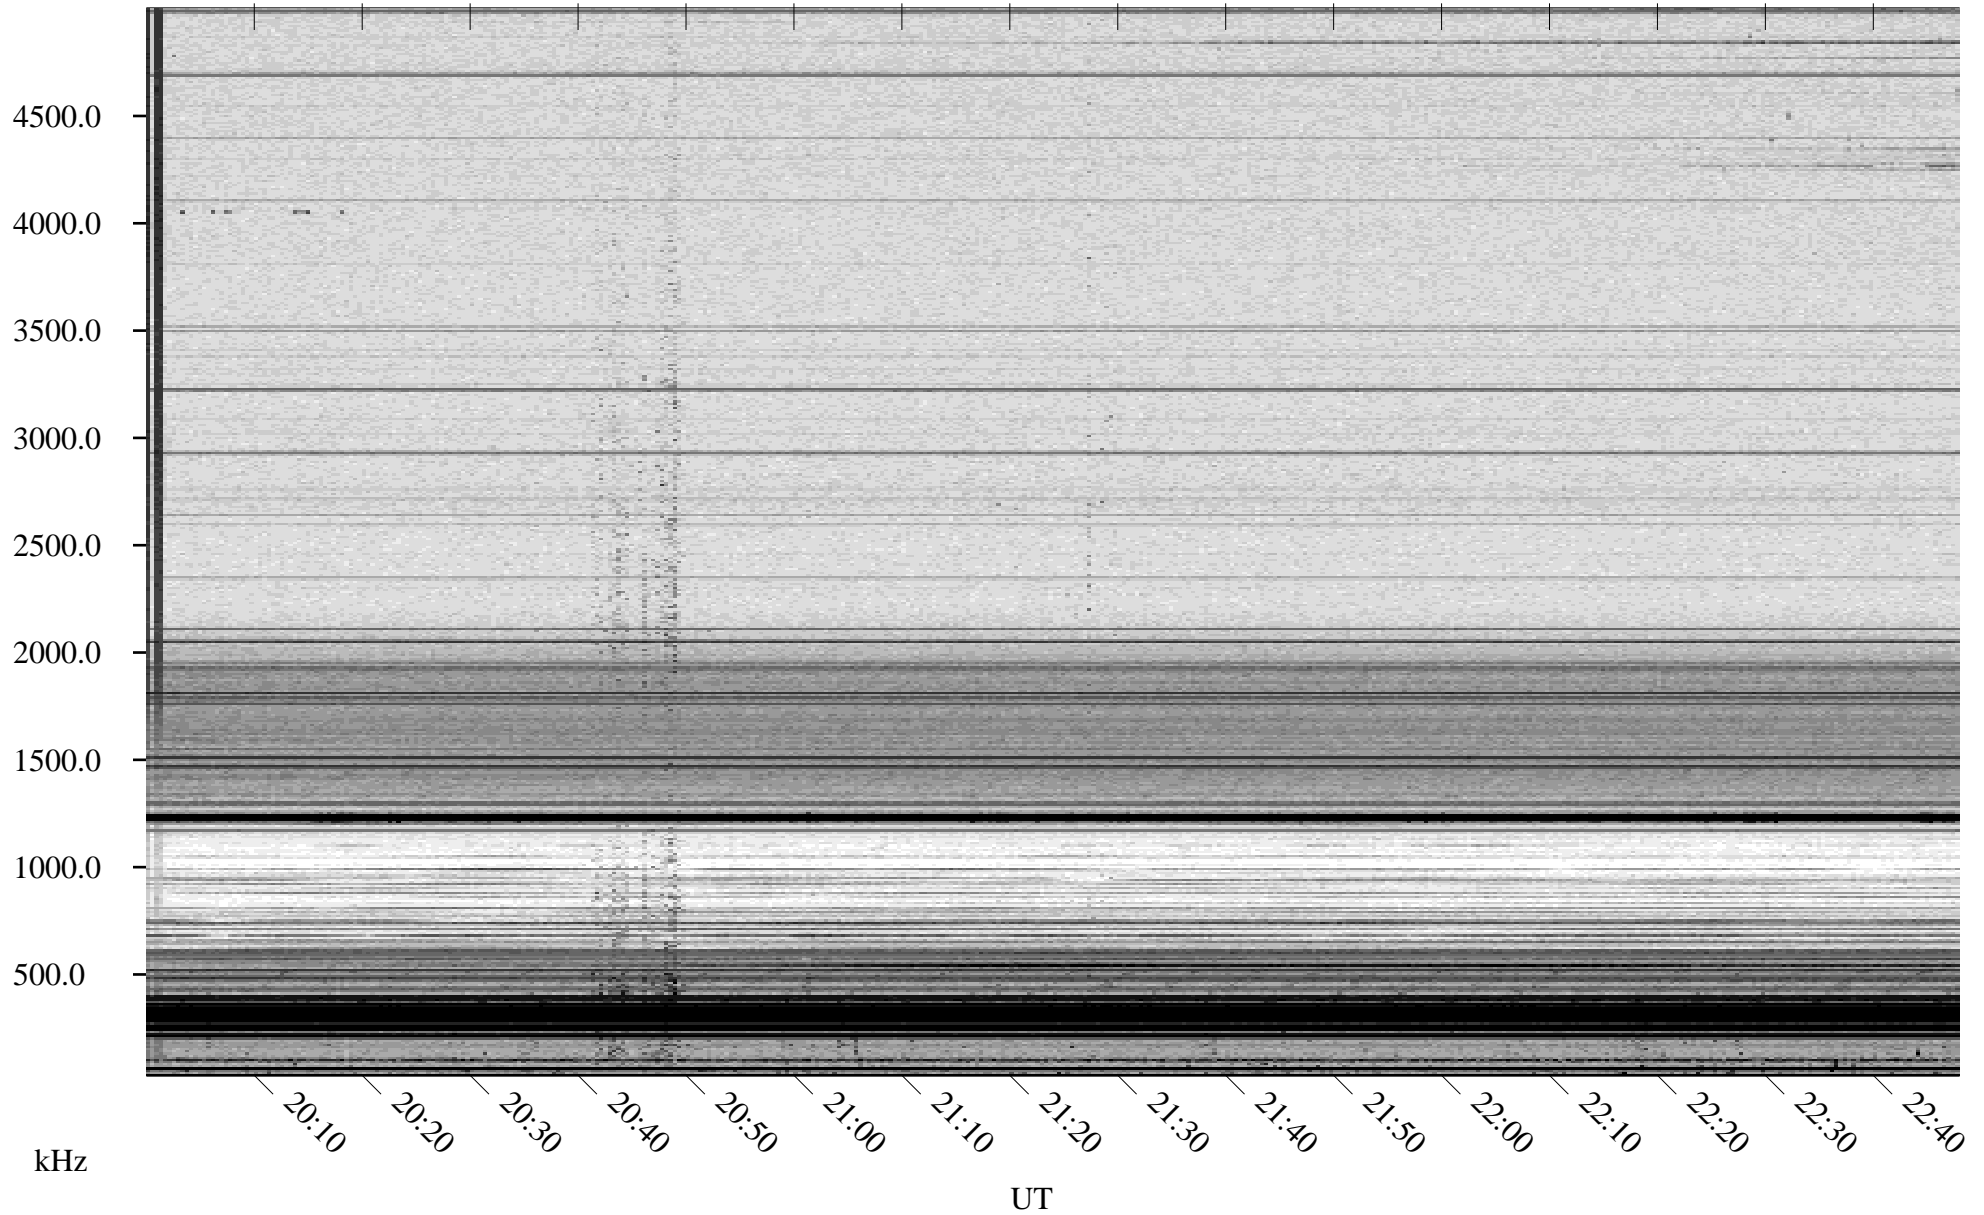

04/13/2009 Churchill, Manitoba

Linear Scale Black = 161 White = 15

ch09103l.r00SUm max_12

Page 1

04/13/2009 Churchill, Manitoba

Linear Scale Black = 161 White = 15

ch09103l.r00SUm max_12

Page 2

04/14/2009 Churchill, Manitoba

Linear Scale Black = 161 White = 15

ch09103l.r00SUm max_12

Page 3

04/14/2009 Churchill, Manitoba

Linear Scale Black = 161 White = 15

ch09103l.r00SUm max_12

Page 4

04/14/2009 Churchill, Manitoba

Linear Scale Black = 161 White = 15

ch09103l.r00SUm max_12

Page 5

04/14/2009 Churchill, Manitoba

Linear Scale Black = 161 White = 15

ch09103l.r00SUm max_12

Page 6

04/14/2009 Churchill, Manitoba

Linear Scale Black = 161 White = 15

ch09103l.r00SUm max_12

Page 7

04/14/2009 Churchill, Manitoba

Linear Scale Black = 161 White = 15

ch09103l.r00SUm max_12

Page 8