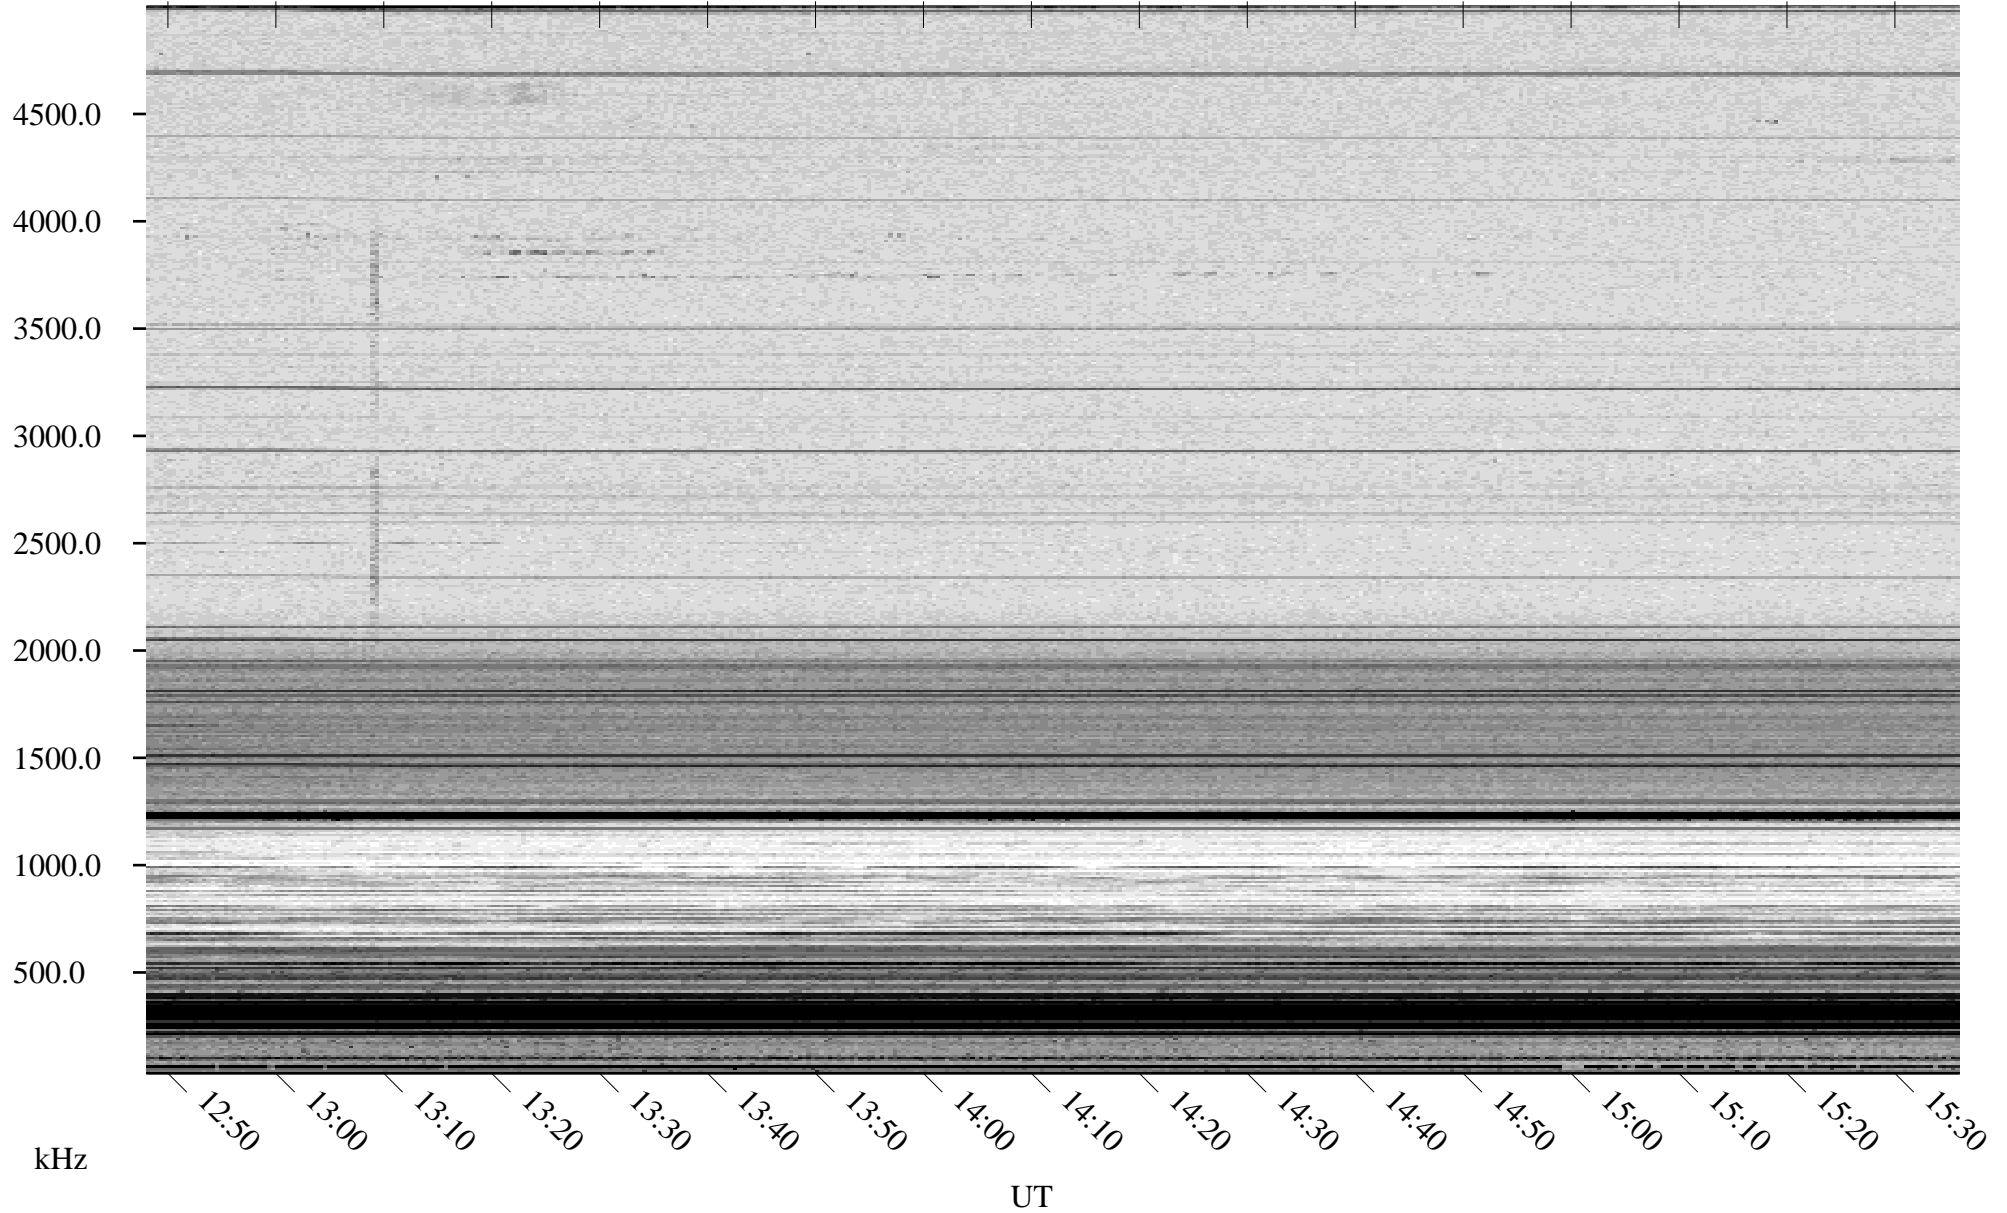

04/13/2009 Churchill, Manitoba

Linear Scale Black = 161 White = 15

ch09103l.r00SUm max_12

Page 1

04/13/2009 Churchill, Manitoba

Linear Scale Black = 161 White = 15

ch09103l.r00SUm max_12

Page 2

04/14/2009 Churchill, Manitoba

Linear Scale Black = 161 White = 15

ch09103l.r00SUm max_12

Page 3

04/14/2009 Churchill, Manitoba

Linear Scale Black = 161 White = 15

ch09103l.r00SUm max_12

Page 4

04/14/2009 Churchill, Manitoba

Linear Scale Black = 161 White = 15

ch09103l.r00SUm max_12

Page 5

04/14/2009 Churchill, Manitoba

Linear Scale Black = 161 White = 15

ch09103l.r00SUm max_12

Page 6

04/14/2009 Churchill, Manitoba

Linear Scale Black = 161 White = 15

ch09103l.r00SUm max_12

Page 7

04/14/2009 Churchill, Manitoba

Linear Scale Black = 161 White = 15

ch09103l.r00SUm max_12

Page 8