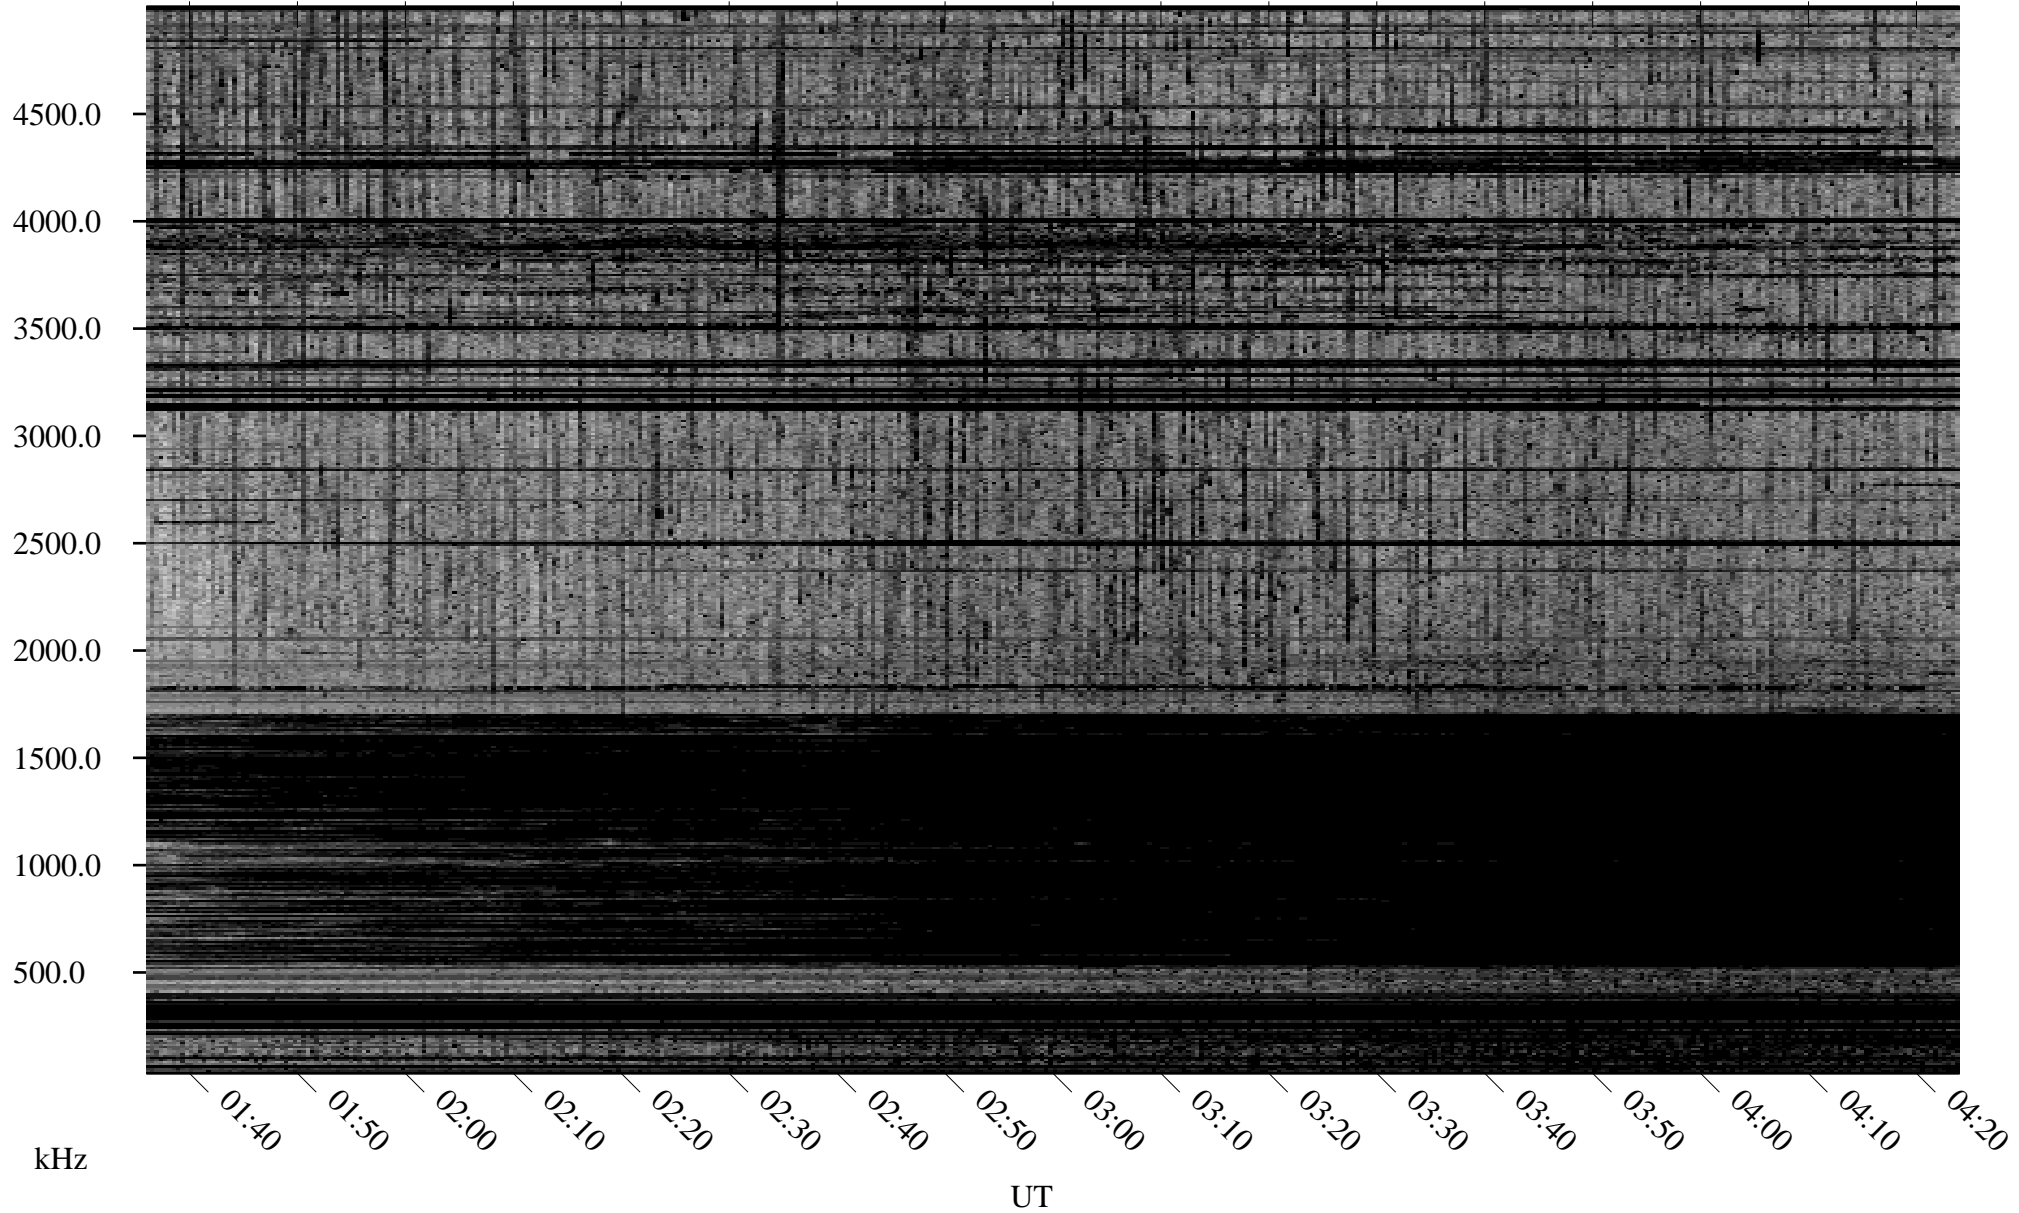

04/13/2009 Churchill, Manitoba

Linear Scale Black = 161 White = 15

ch09103l.r00SUm max_12

Page 1

04/13/2009 Churchill, Manitoba

Linear Scale Black = 161 White = 15

ch09103l.r00SUm max_12

Page 2

04/14/2009 Churchill, Manitoba

Linear Scale Black = 161 White = 15

ch09103l.r00SUm max_12

Page 3

04/14/2009 Churchill, Manitoba

Linear Scale Black = 161 White = 15

ch09103l.r00SUm max_12

Page 4

04/14/2009 Churchill, Manitoba

Linear Scale Black = 161 White = 15

ch09103l.r00SUm max_12

Page 5

04/14/2009 Churchill, Manitoba

Linear Scale Black = 161 White = 15

ch09103l.r00SUm max_12

Page 6

04/14/2009 Churchill, Manitoba

Linear Scale Black = 161 White = 15

ch09103l.r00SUm max_12

Page 7

04/14/2009 Churchill, Manitoba

Linear Scale Black = 161 White = 15

ch09103l.r00SUm max_12

Page 8