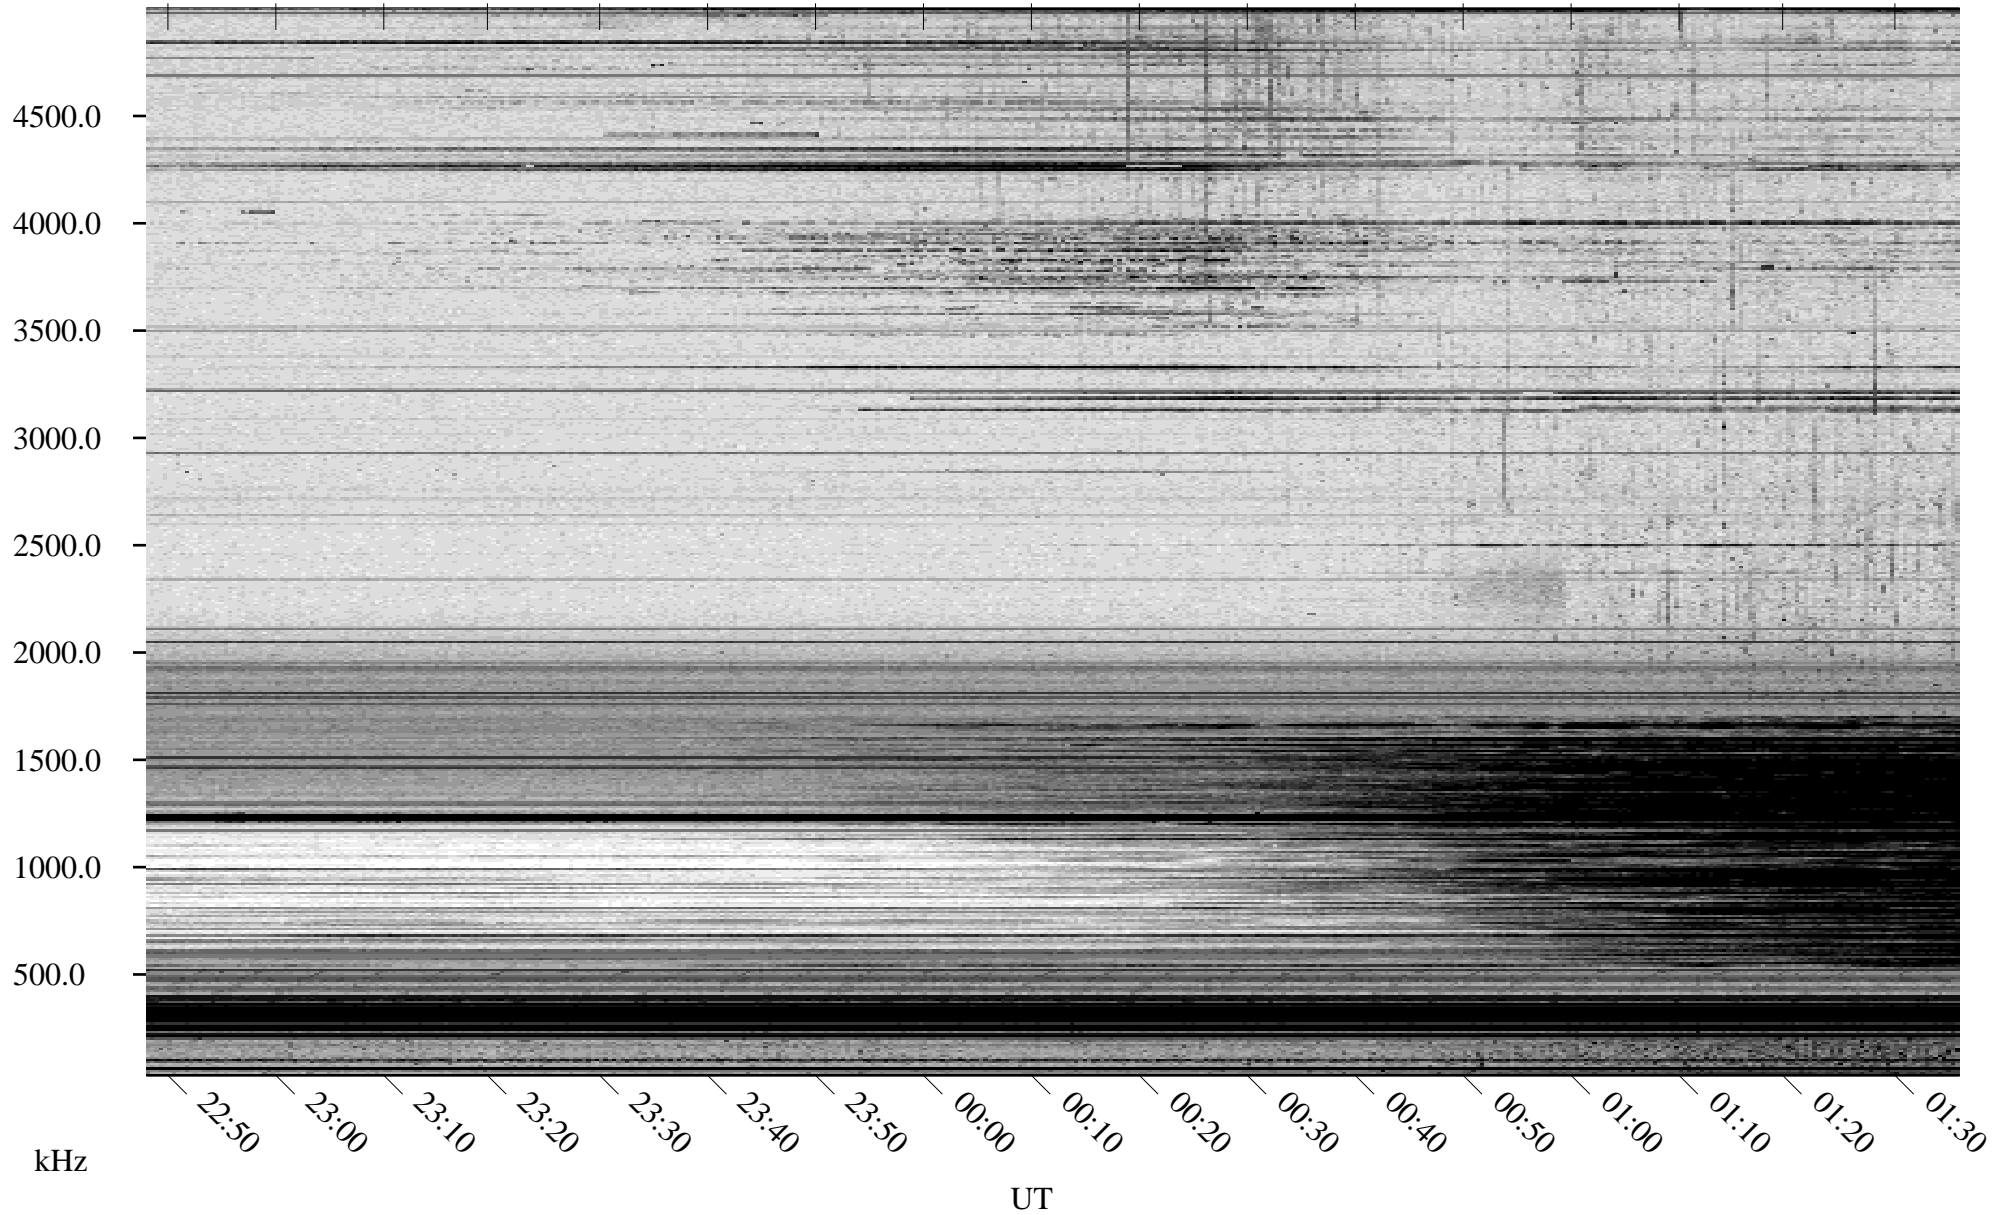

# 04/14/2009 Churchill, Manitoba

Linear Scale    Black = 161    White = 15

ch09104l.r00SUm max\_12

Page 1

# 04/14/2009 Churchill, Manitoba

Linear Scale    Black = 161    White = 15

ch09104l.r00SUm max\_12

Page 2

# 04/15/2009 Churchill, Manitoba

Linear Scale    Black = 161    White = 15

ch09104l.r00SUm max\_12

Page 3

# 04/15/2009 Churchill, Manitoba

Linear Scale    Black = 161    White = 15

ch09104l.r00SUm max\_12

Page 4