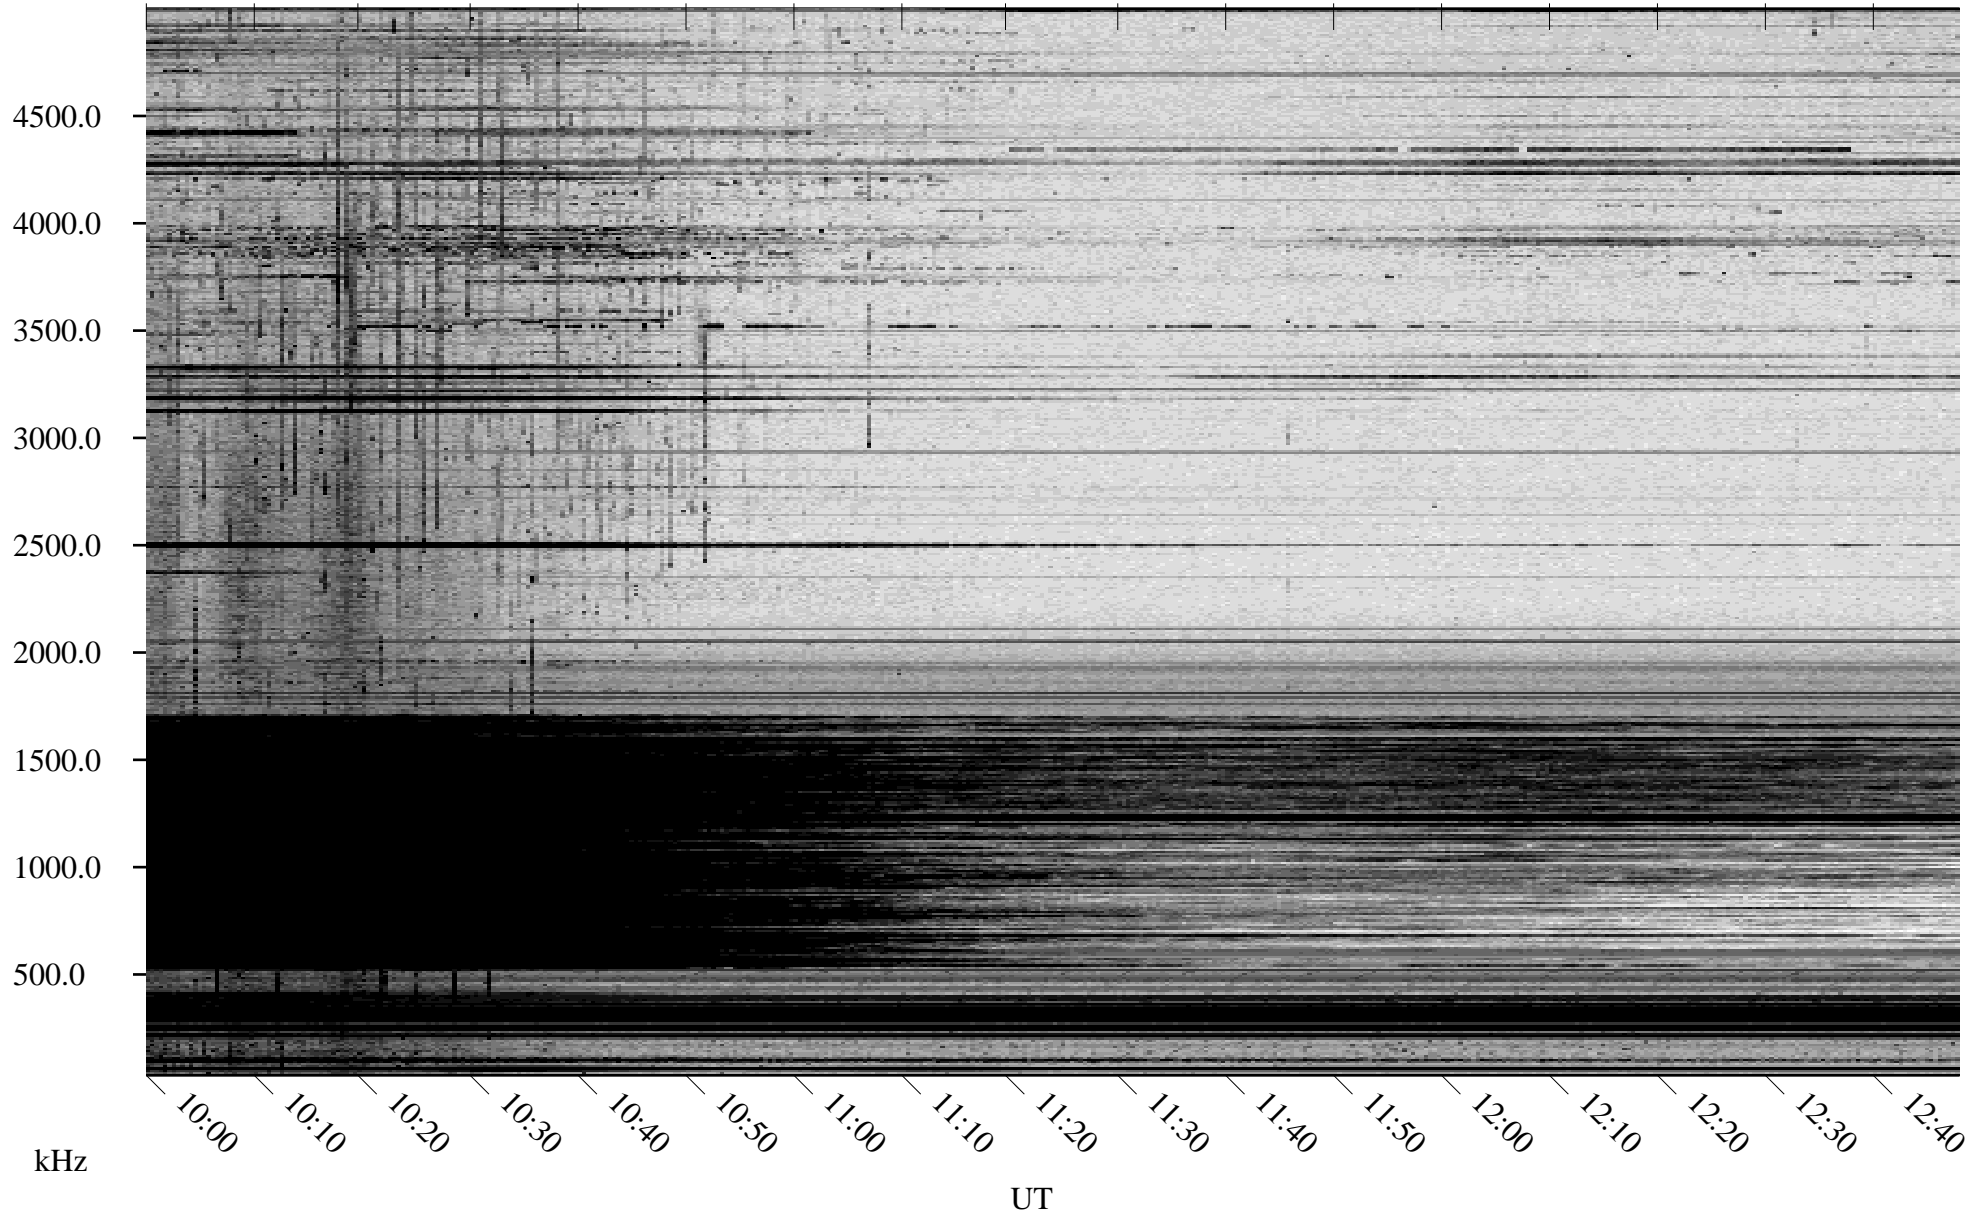

# 04/15/2009 Churchill, Manitoba

Linear Scale    Black = 161    White = 15

ch09104l.r00SUm max\_12

Page 5

# 04/15/2009 Churchill, Manitoba

Linear Scale    Black = 161    White = 15

ch09104l.r00SUm max\_12

Page 6