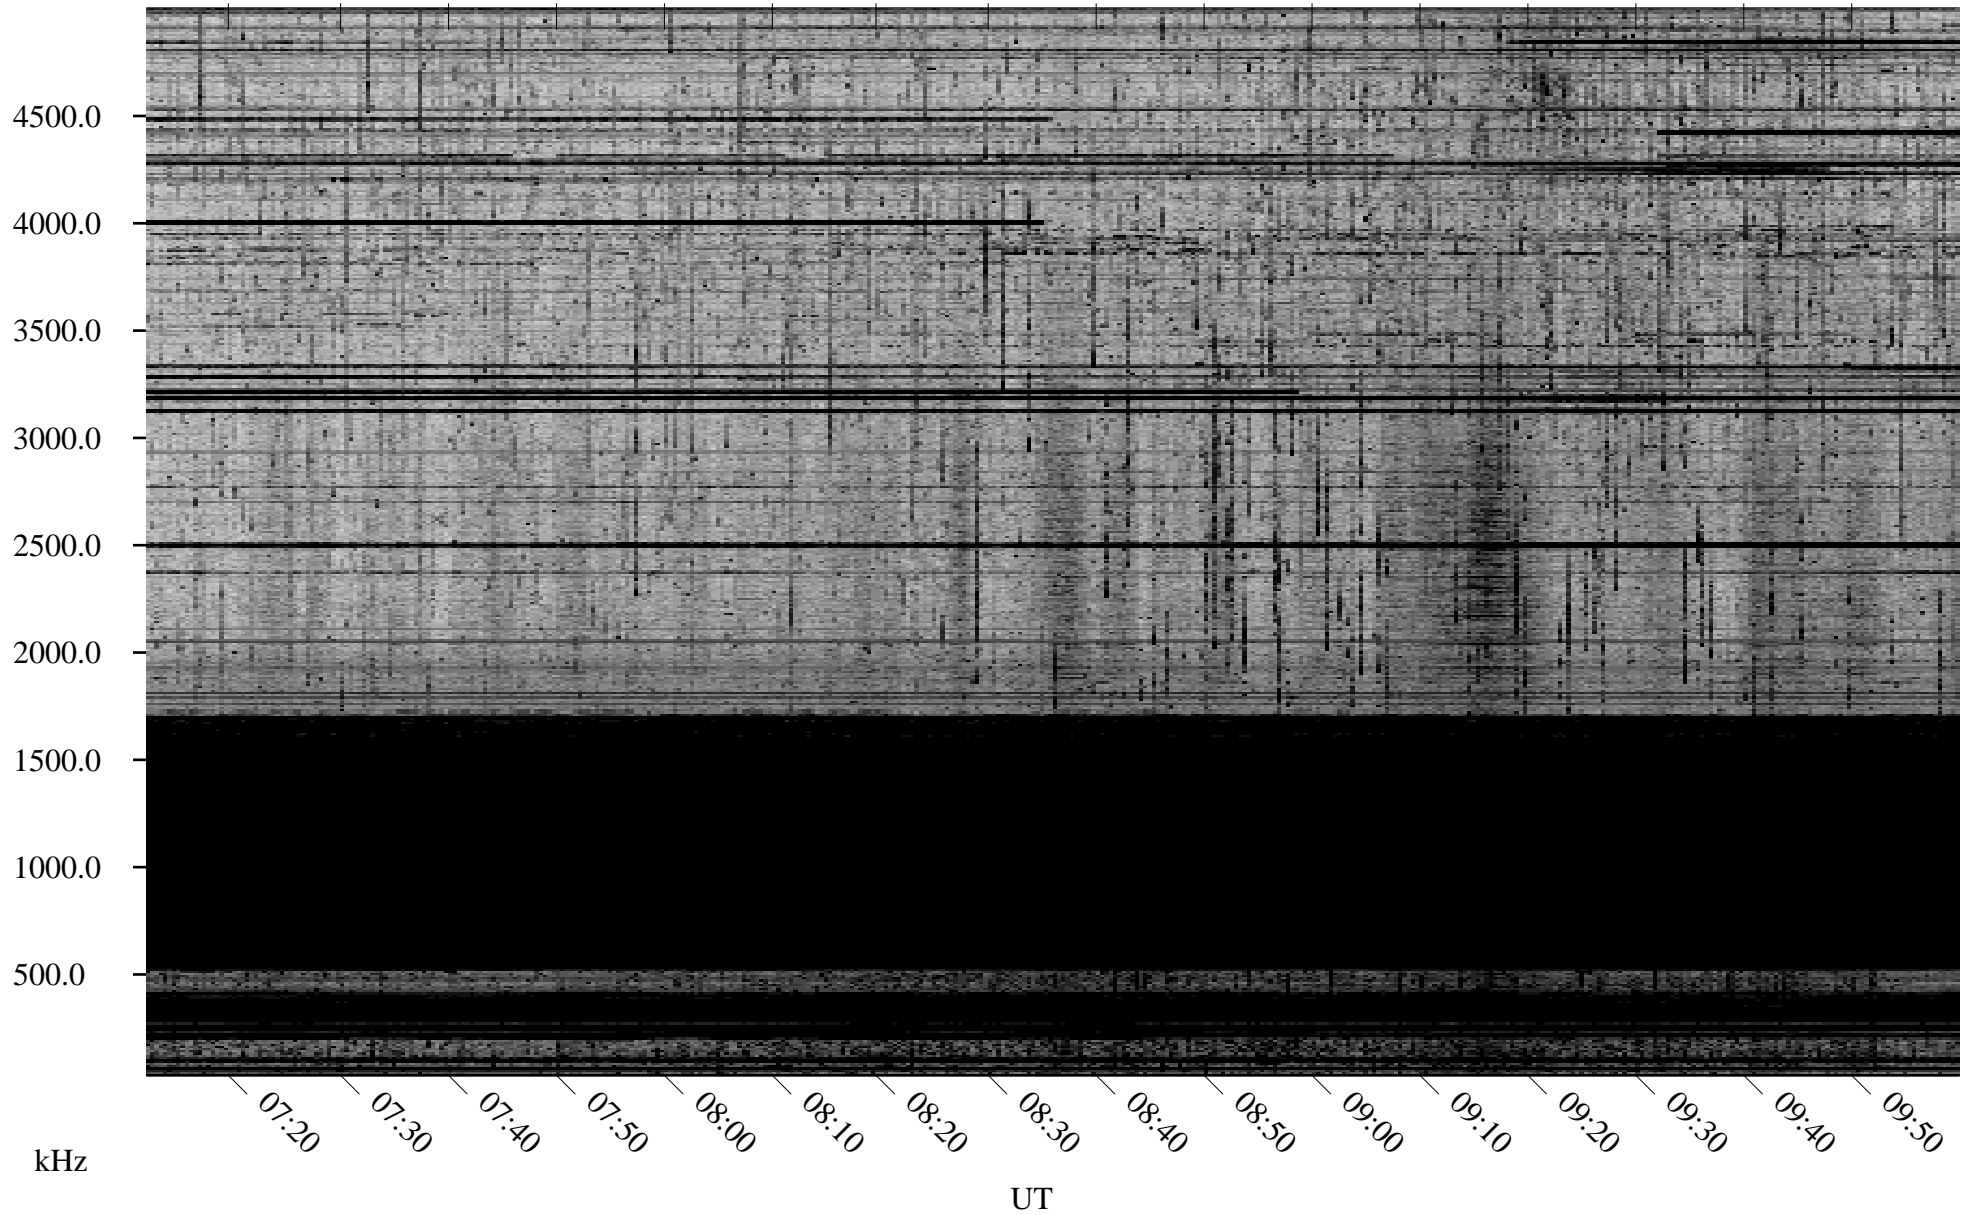

# 04/15/2009 Churchill, Manitoba

Linear Scale    Black = 161    White = 15

ch09104l.r00SUm max\_12

Page 4

# 04/15/2009 Churchill, Manitoba

Linear Scale    Black = 161    White = 15

ch09104l.r00SUm max\_12

Page 5