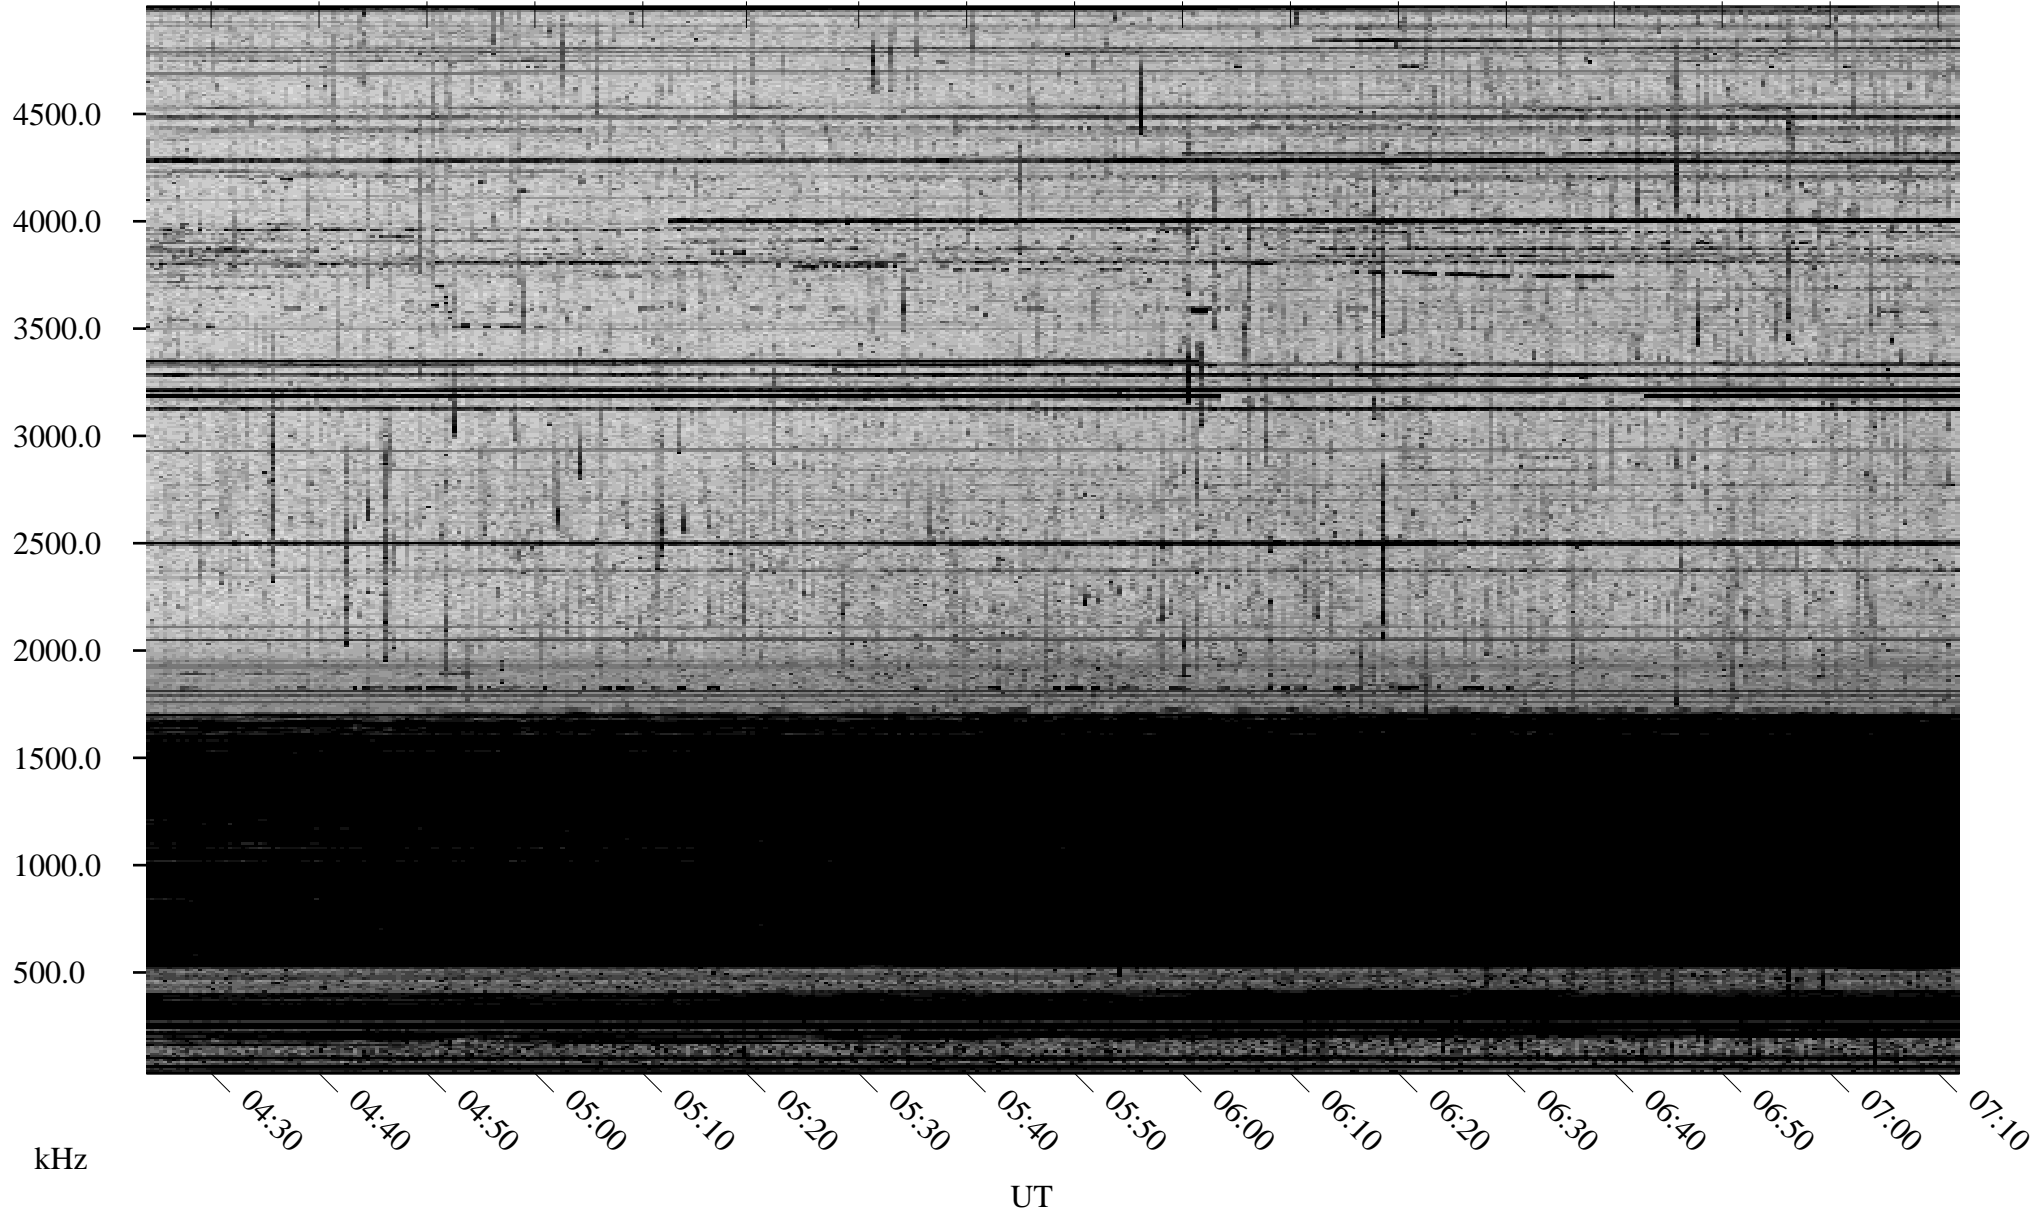

# 04/15/2009 Churchill, Manitoba

Linear Scale    Black = 161    White = 15

ch09104l.r00SUm max\_12

Page 3

# 04/15/2009 Churchill, Manitoba

Linear Scale    Black = 161    White = 15

ch09104l.r00SUm max\_12

Page 4