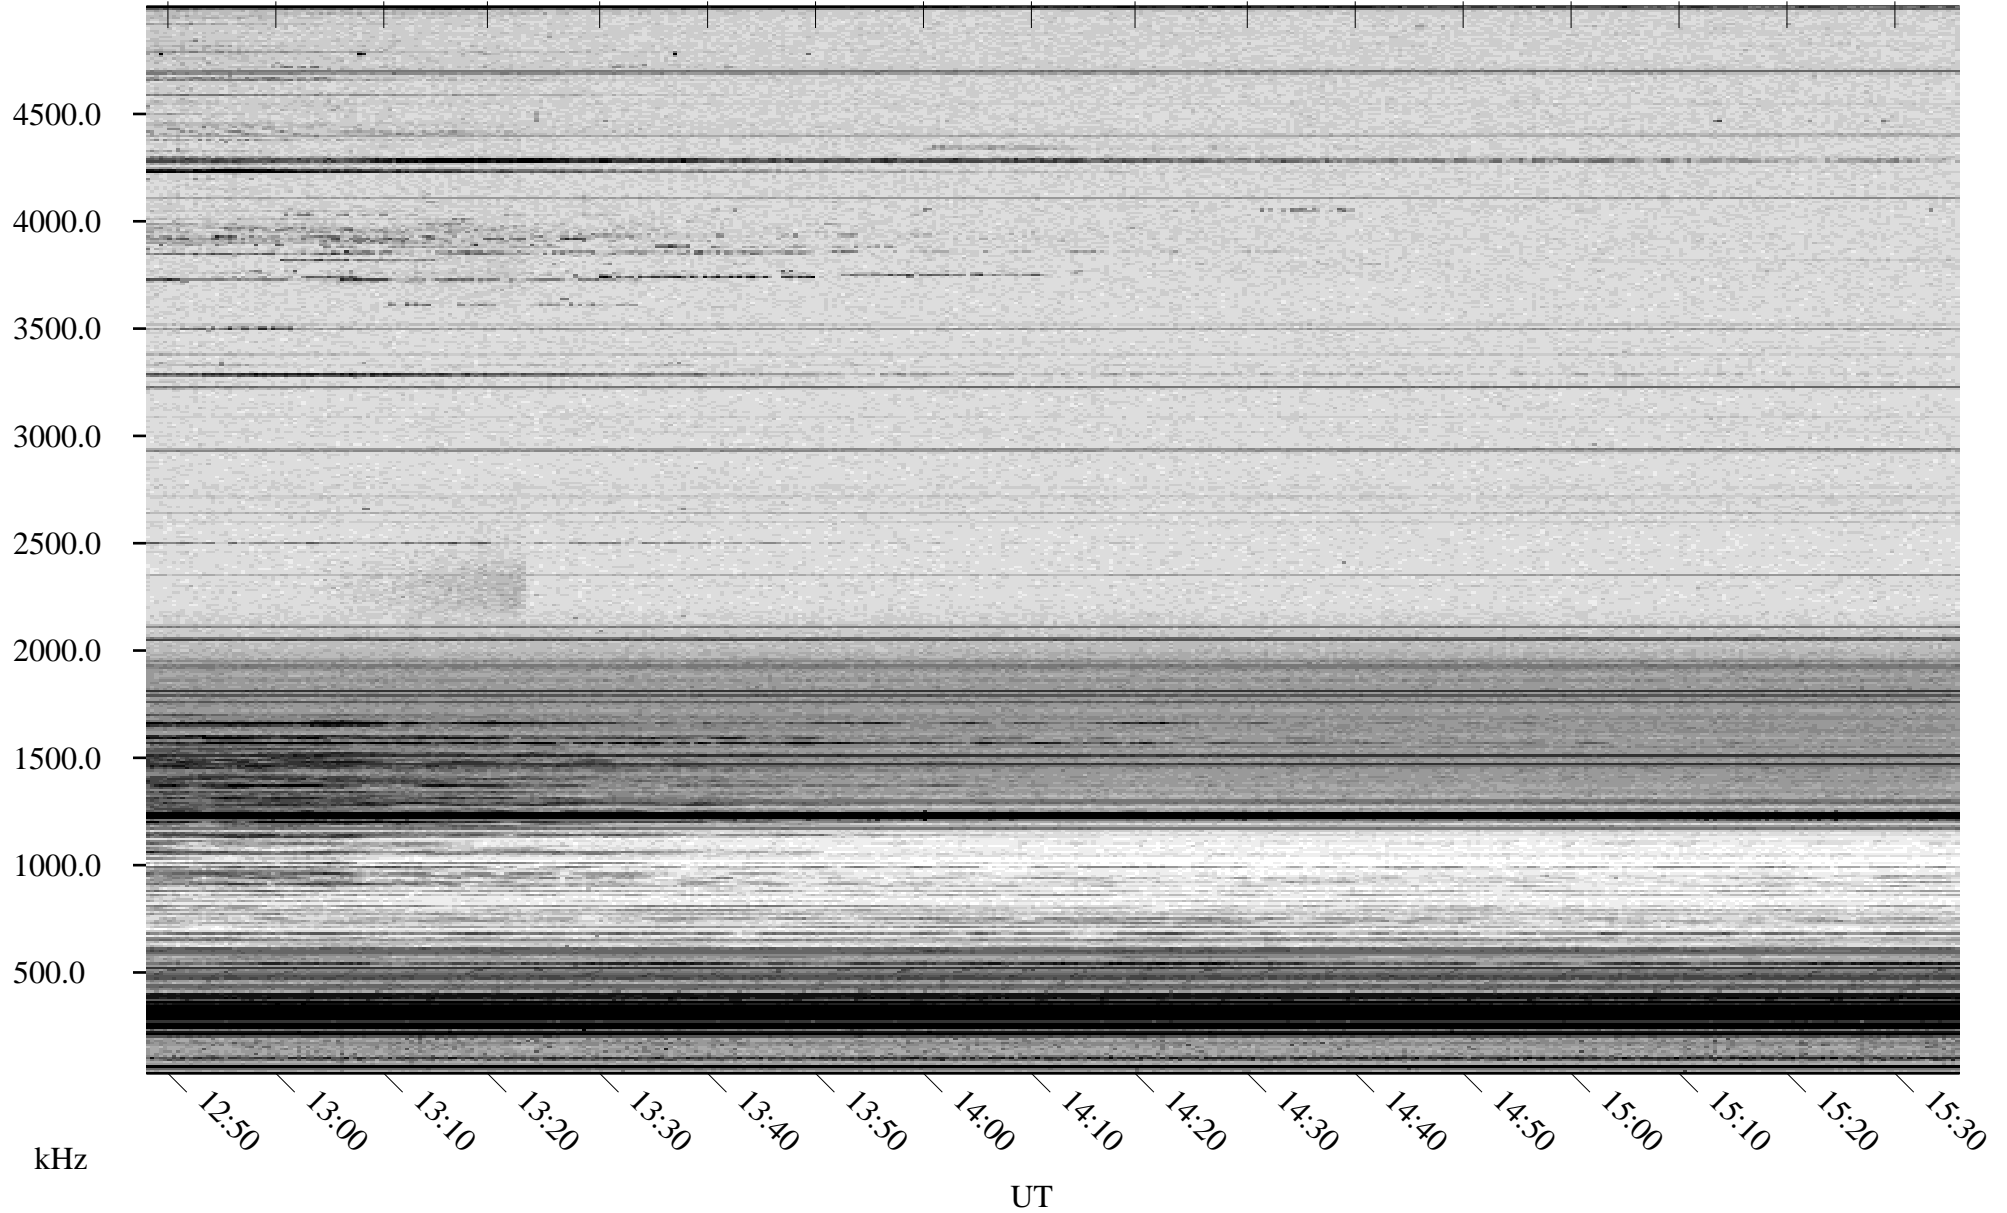

# 04/15/2009 Churchill, Manitoba

Linear Scale    Black = 161    White = 15

ch09104l.r00SUm max\_12

Page 6

# 04/15/2009 Churchill, Manitoba

Linear Scale    Black = 161    White = 15

ch09104l.r00SUm max\_12

Page 7

# 04/15/2009 Churchill, Manitoba

Linear Scale    Black = 161    White = 15

ch09104l.r00SUm max\_12