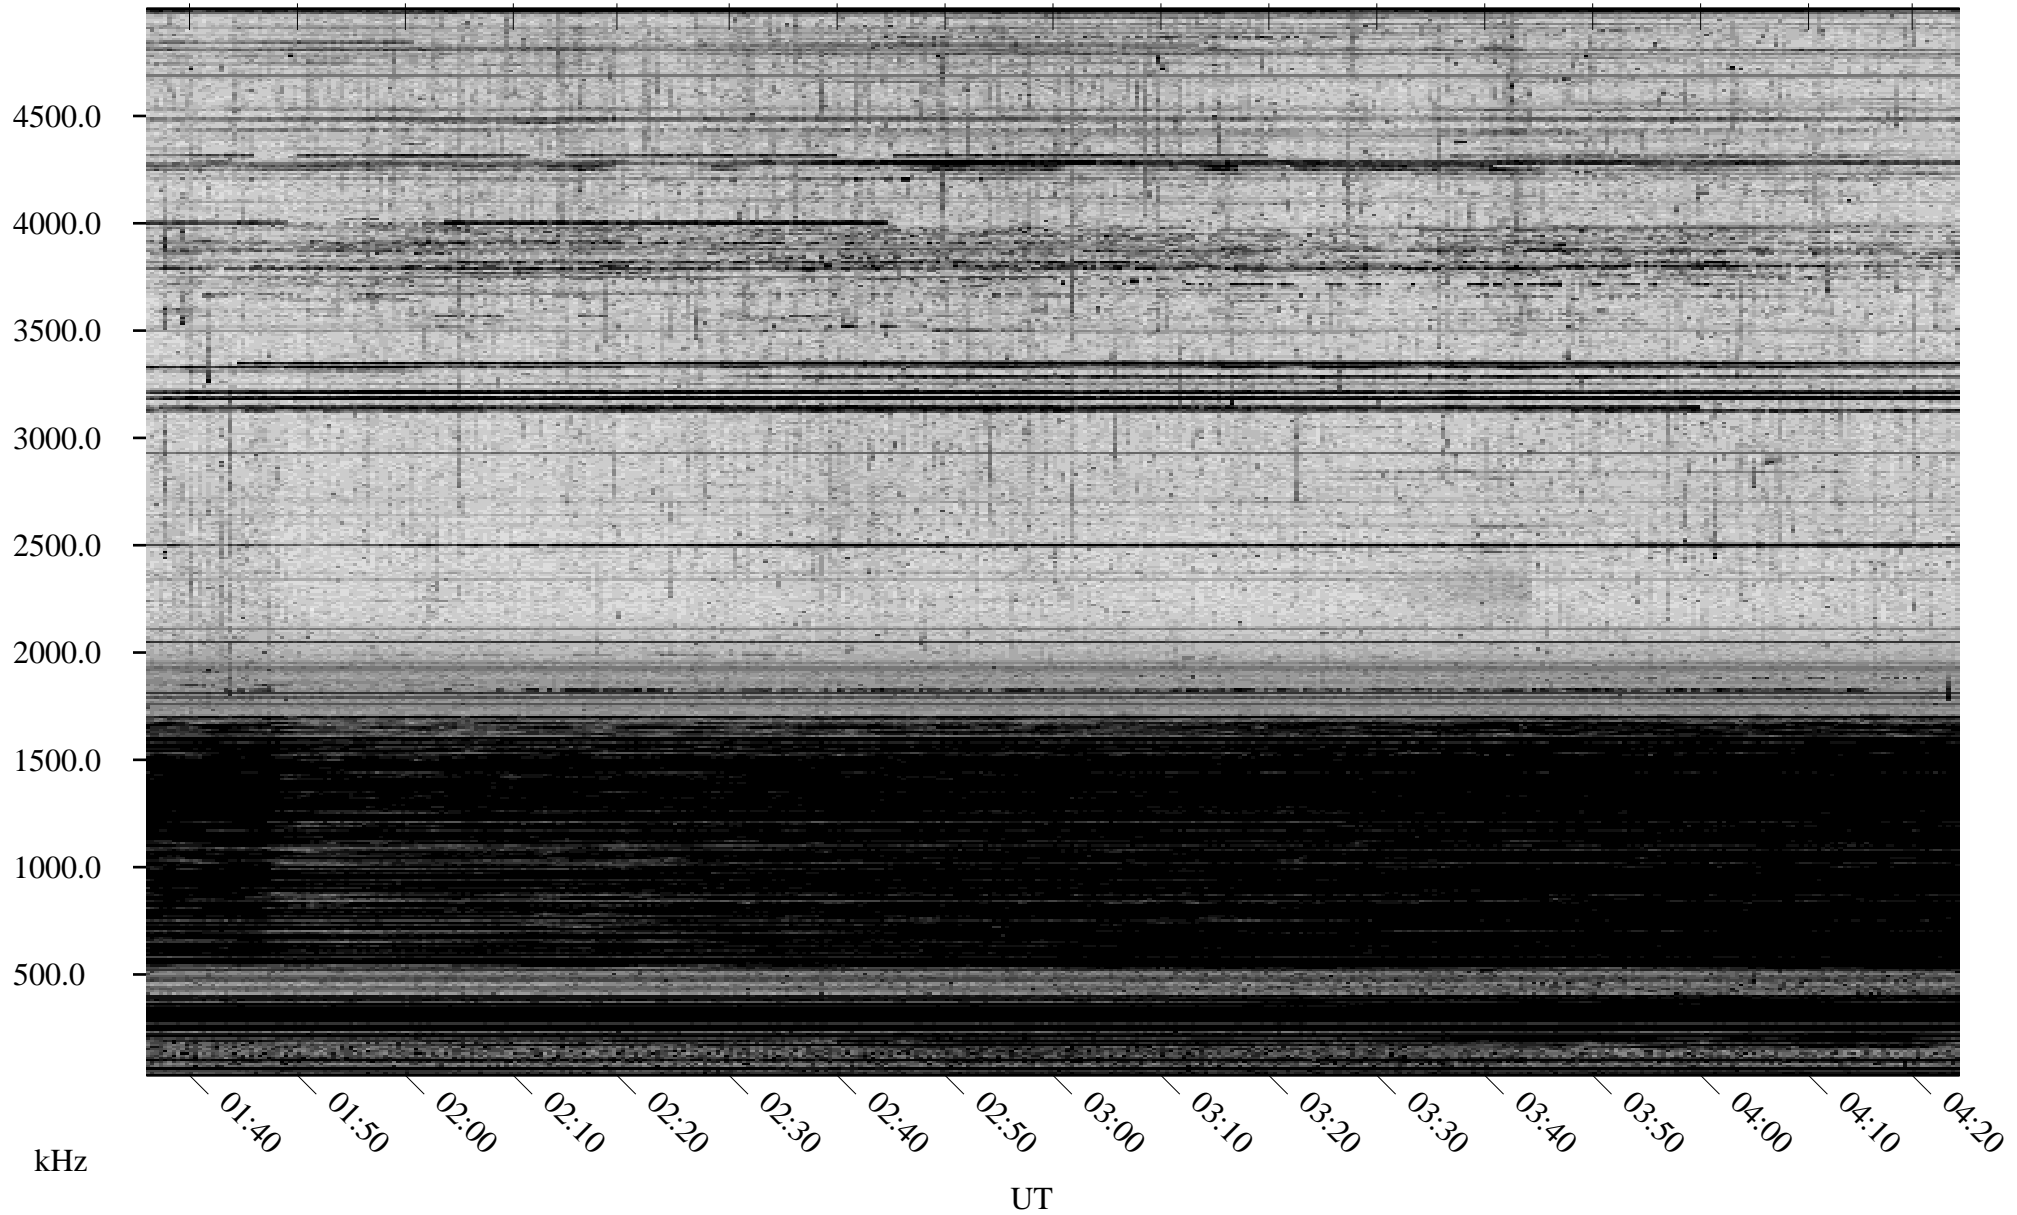

# 04/14/2009 Churchill, Manitoba

Linear Scale    Black = 161    White = 15

ch09104l.r00SUm max\_12

Page 1

# 04/14/2009 Churchill, Manitoba

Linear Scale    Black = 161    White = 15

ch09104l.r00SUm max\_12

Page 2

# 04/15/2009 Churchill, Manitoba

Linear Scale    Black = 161    White = 15

ch09104l.r00SUm max\_12

Page 3

# 04/15/2009 Churchill, Manitoba

Linear Scale    Black = 161    White = 15

ch09104l.r00SUm max\_12

Page 4