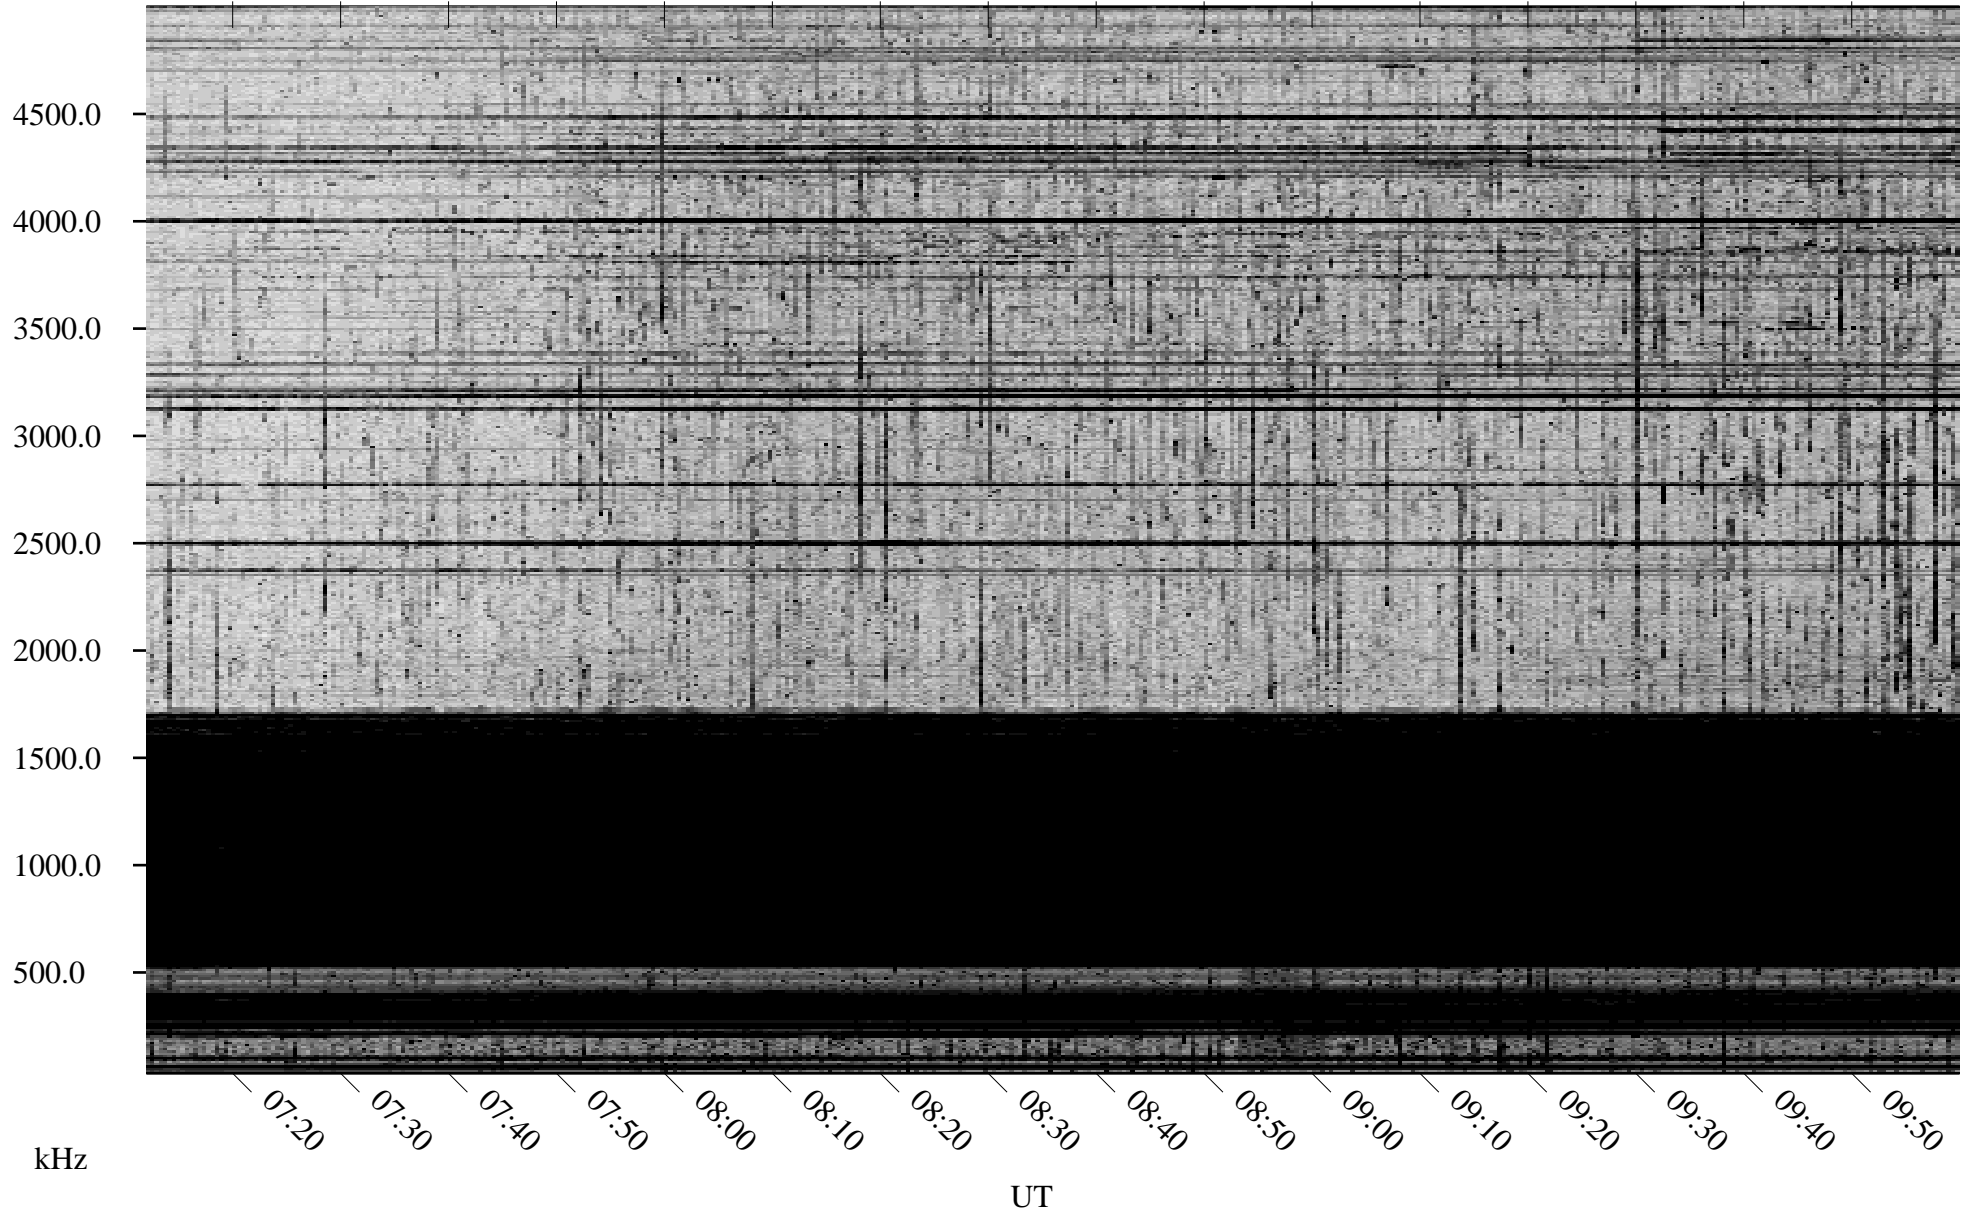

04/15/2009 Churchill, Manitoba

Linear Scale Black = 161 White = 15

ch091051.r00SUm max_12

Page 1

04/15/2009 Churchill, Manitoba

Linear Scale Black = 161 White = 15

ch091051.r00SUm max_12

Page 2

04/16/2009 Churchill, Manitoba

Linear Scale Black = 161 White = 15

ch091051.r00SUm max_12

Page 3

04/16/2009 Churchill, Manitoba

Linear Scale Black = 161 White = 15

ch091051.r00SUm max_12

Page 4

04/16/2009 Churchill, Manitoba

Linear Scale Black = 161 White = 15

ch091051.r00SUm max_12

Page 5

04/16/2009 Churchill, Manitoba

Linear Scale Black = 161 White = 15

ch091051.r00SUm max_12

Page 6

04/16/2009 Churchill, Manitoba

Linear Scale Black = 161 White = 15

ch091051.r00SUm max_12

Page 7

04/16/2009 Churchill, Manitoba

Linear Scale Black = 161 White = 15

ch091051.r00SUm max_12