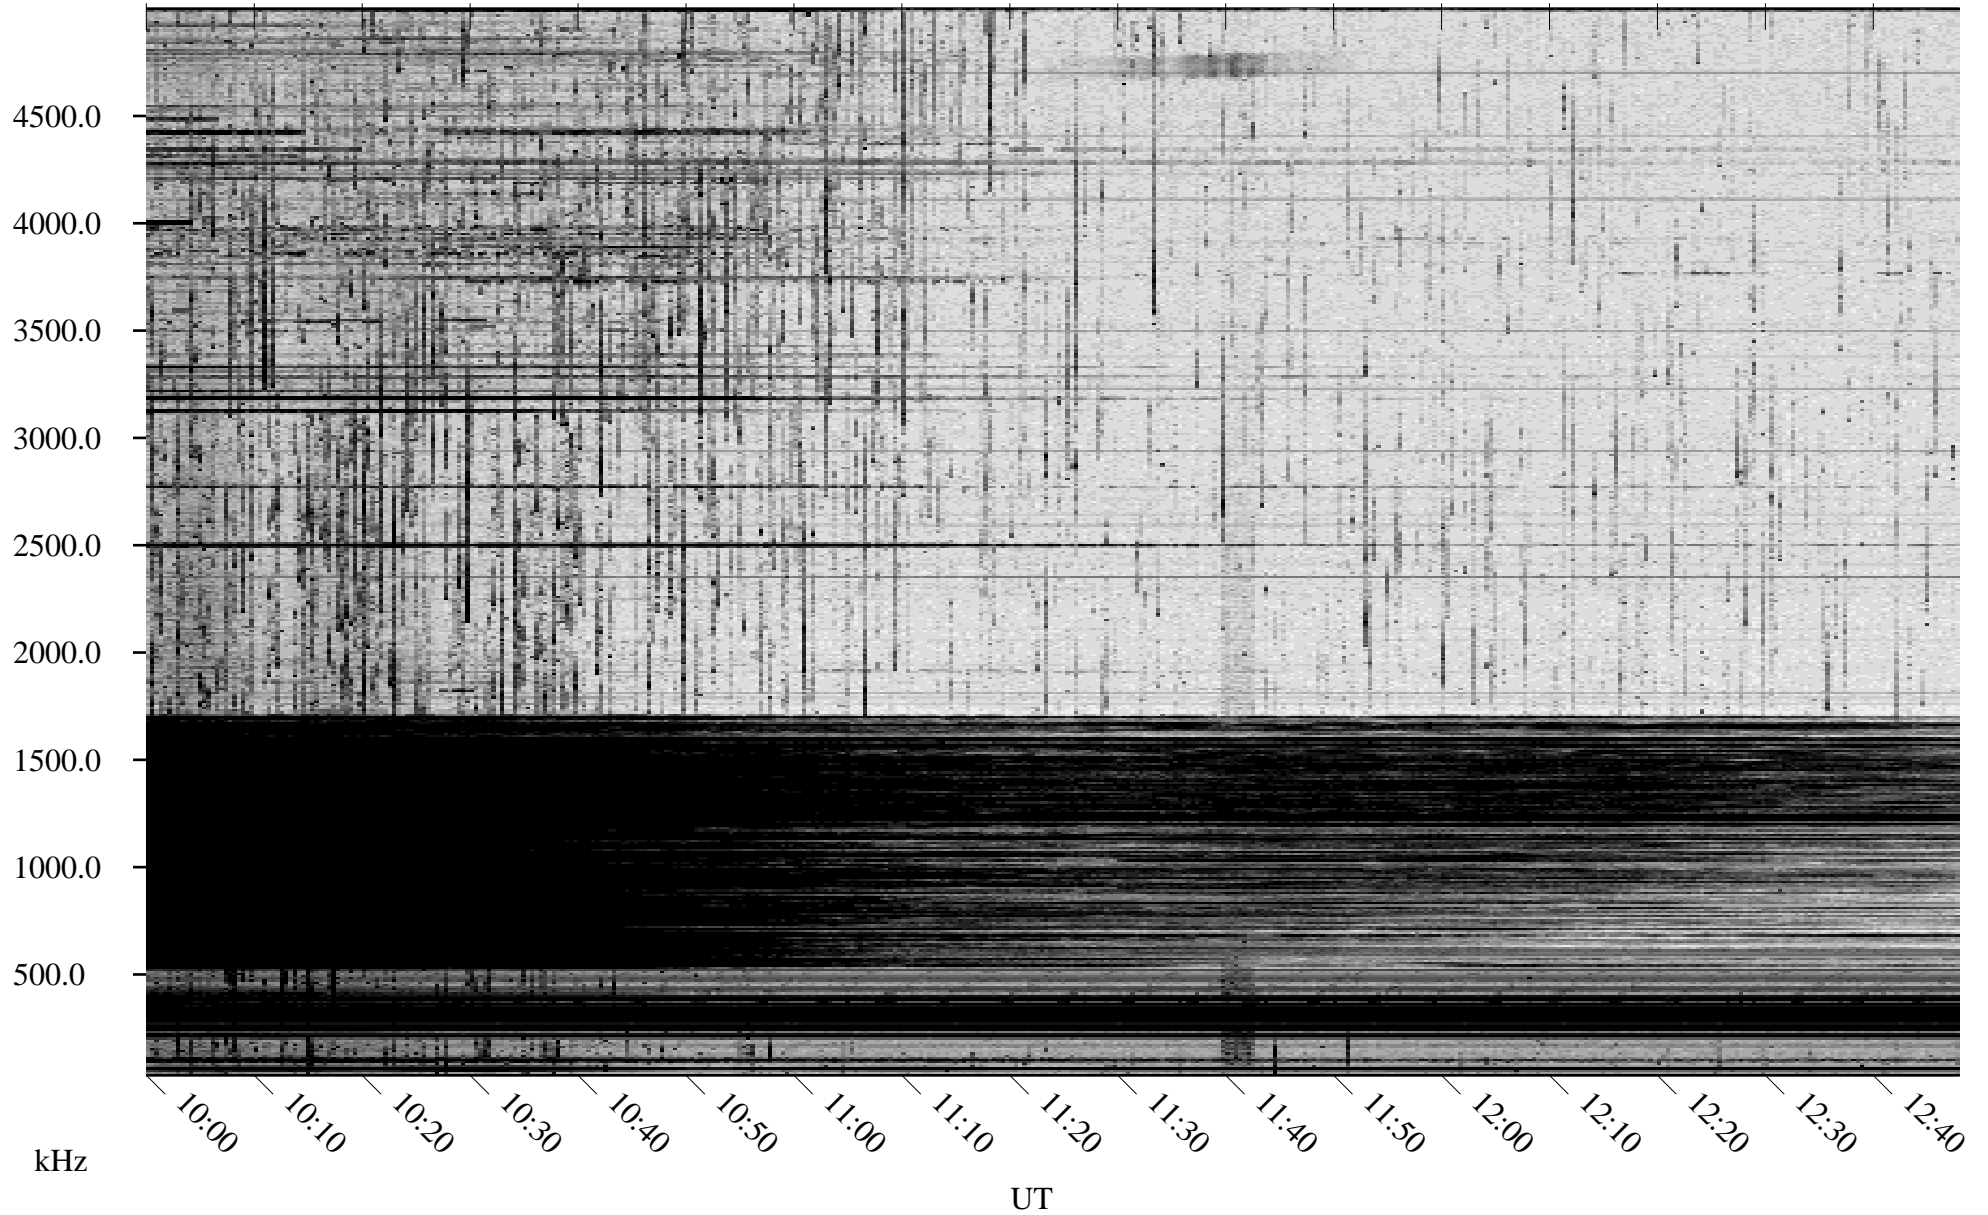

04/15/2009 Churchill, Manitoba

Linear Scale Black = 161 White = 15

ch091051.r00SUm max_12

Page 1

04/15/2009 Churchill, Manitoba

Linear Scale Black = 161 White = 15

ch091051.r00SUm max_12

Page 2

04/16/2009 Churchill, Manitoba

Linear Scale Black = 161 White = 15

ch091051.r00SUm max_12

Page 3

04/16/2009 Churchill, Manitoba

Linear Scale Black = 161 White = 15

ch091051.r00SUm max_12

Page 4

04/16/2009 Churchill, Manitoba

Linear Scale Black = 161 White = 15

ch091051.r00SUm max_12

Page 5

04/16/2009 Churchill, Manitoba

Linear Scale Black = 161 White = 15

ch091051.r00SUm max_12

Page 6

04/16/2009 Churchill, Manitoba

Linear Scale Black = 161 White = 15

ch091051.r00SUm max_12

Page 7

04/16/2009 Churchill, Manitoba

Linear Scale Black = 161 White = 15

ch091051.r00SUm max_12