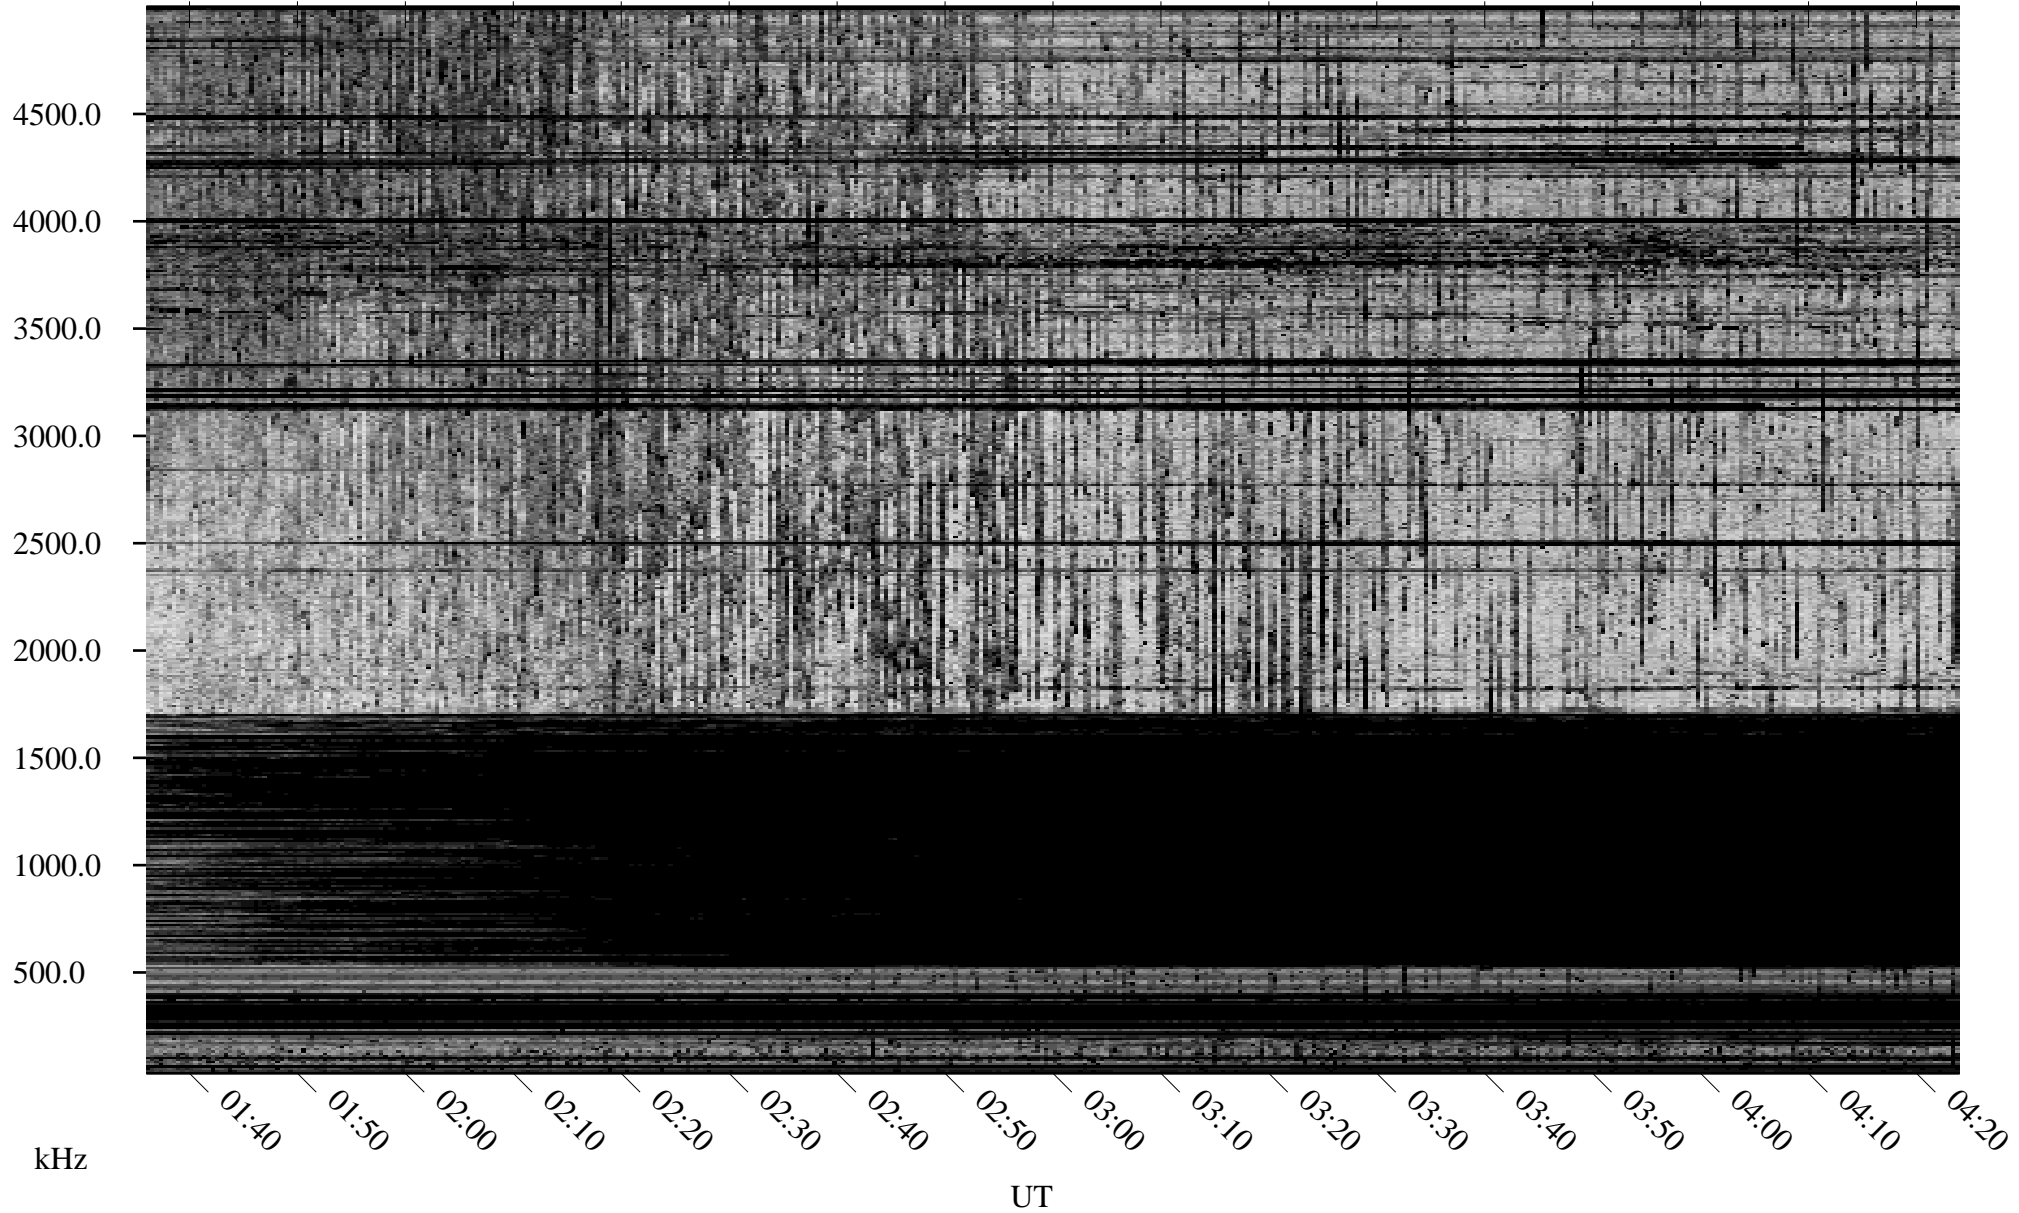

04/15/2009 Churchill, Manitoba

Linear Scale Black = 161 White = 15

ch091051.r00SUm max_12

Page 1

04/15/2009 Churchill, Manitoba

Linear Scale Black = 161 White = 15

ch091051.r00SUm max_12

Page 2

04/16/2009 Churchill, Manitoba

Linear Scale Black = 161 White = 15

ch091051.r00SUm max_12

Page 3

04/16/2009 Churchill, Manitoba

Linear Scale Black = 161 White = 15

ch091051.r00SUm max_12

Page 4

04/16/2009 Churchill, Manitoba

Linear Scale Black = 161 White = 15

ch091051.r00SUm max_12

Page 5

04/16/2009 Churchill, Manitoba

Linear Scale Black = 161 White = 15

ch091051.r00SUm max_12

Page 6

04/16/2009 Churchill, Manitoba

Linear Scale Black = 161 White = 15

ch091051.r00SUm max_12

Page 7

04/16/2009 Churchill, Manitoba

Linear Scale Black = 161 White = 15

ch091051.r00SUm max_12