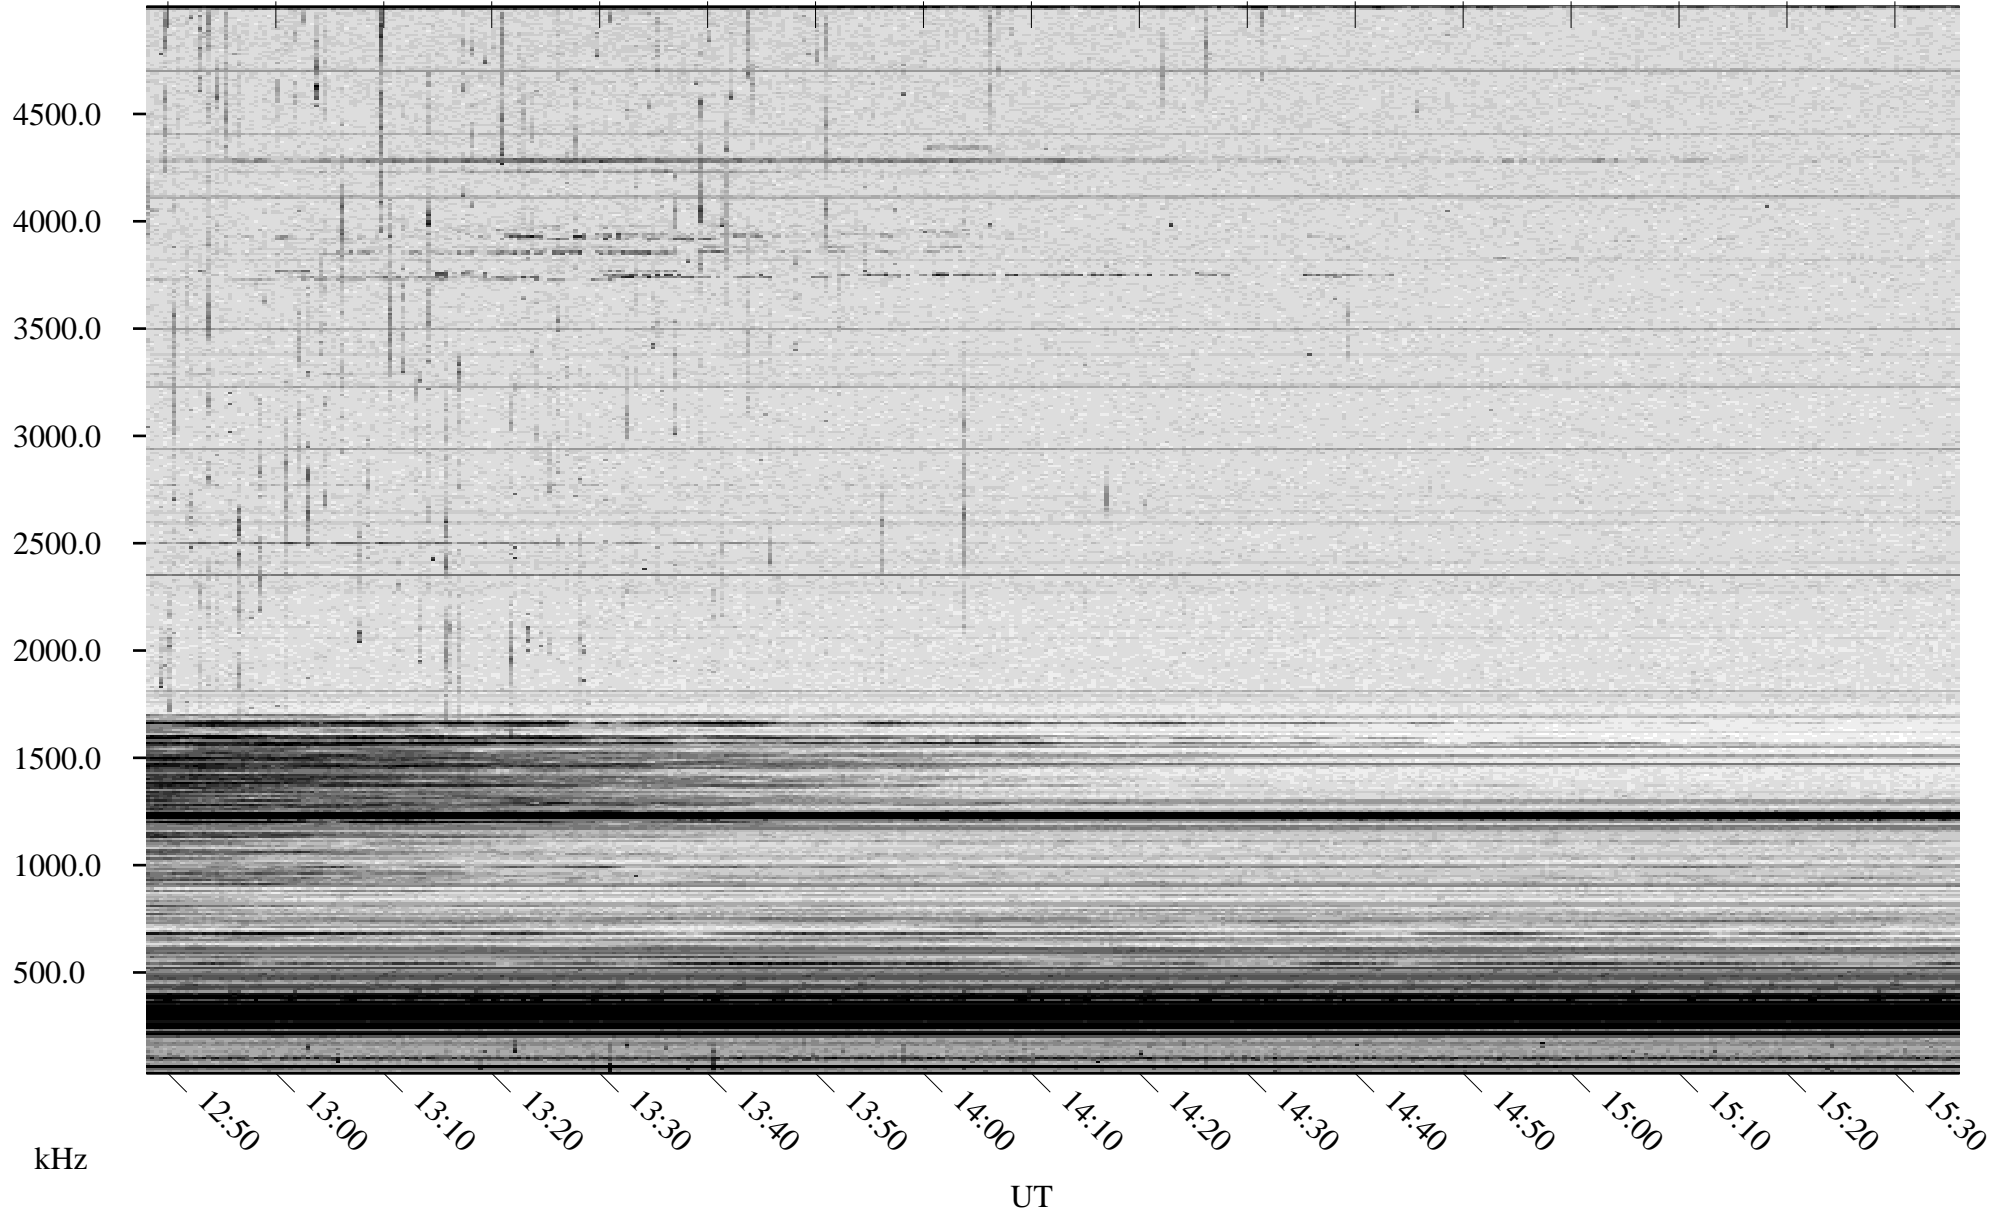

04/15/2009 Churchill, Manitoba

Linear Scale Black = 161 White = 15

ch091051.r00SUm max_12

Page 1

04/15/2009 Churchill, Manitoba

Linear Scale Black = 161 White = 15

ch091051.r00SUm max_12

Page 2

04/16/2009 Churchill, Manitoba

Linear Scale Black = 161 White = 15

ch091051.r00SUm max_12

Page 3

04/16/2009 Churchill, Manitoba

Linear Scale Black = 161 White = 15

ch091051.r00SUm max_12

Page 4

04/16/2009 Churchill, Manitoba

Linear Scale Black = 161 White = 15

ch091051.r00SUm max_12

Page 5

04/16/2009 Churchill, Manitoba

Linear Scale Black = 161 White = 15

ch091051.r00SUm max_12

Page 6

04/16/2009 Churchill, Manitoba

Linear Scale Black = 161 White = 15

ch091051.r00SUm max_12

Page 7

04/16/2009 Churchill, Manitoba

Linear Scale Black = 161 White = 15

ch091051.r00SUm max_12