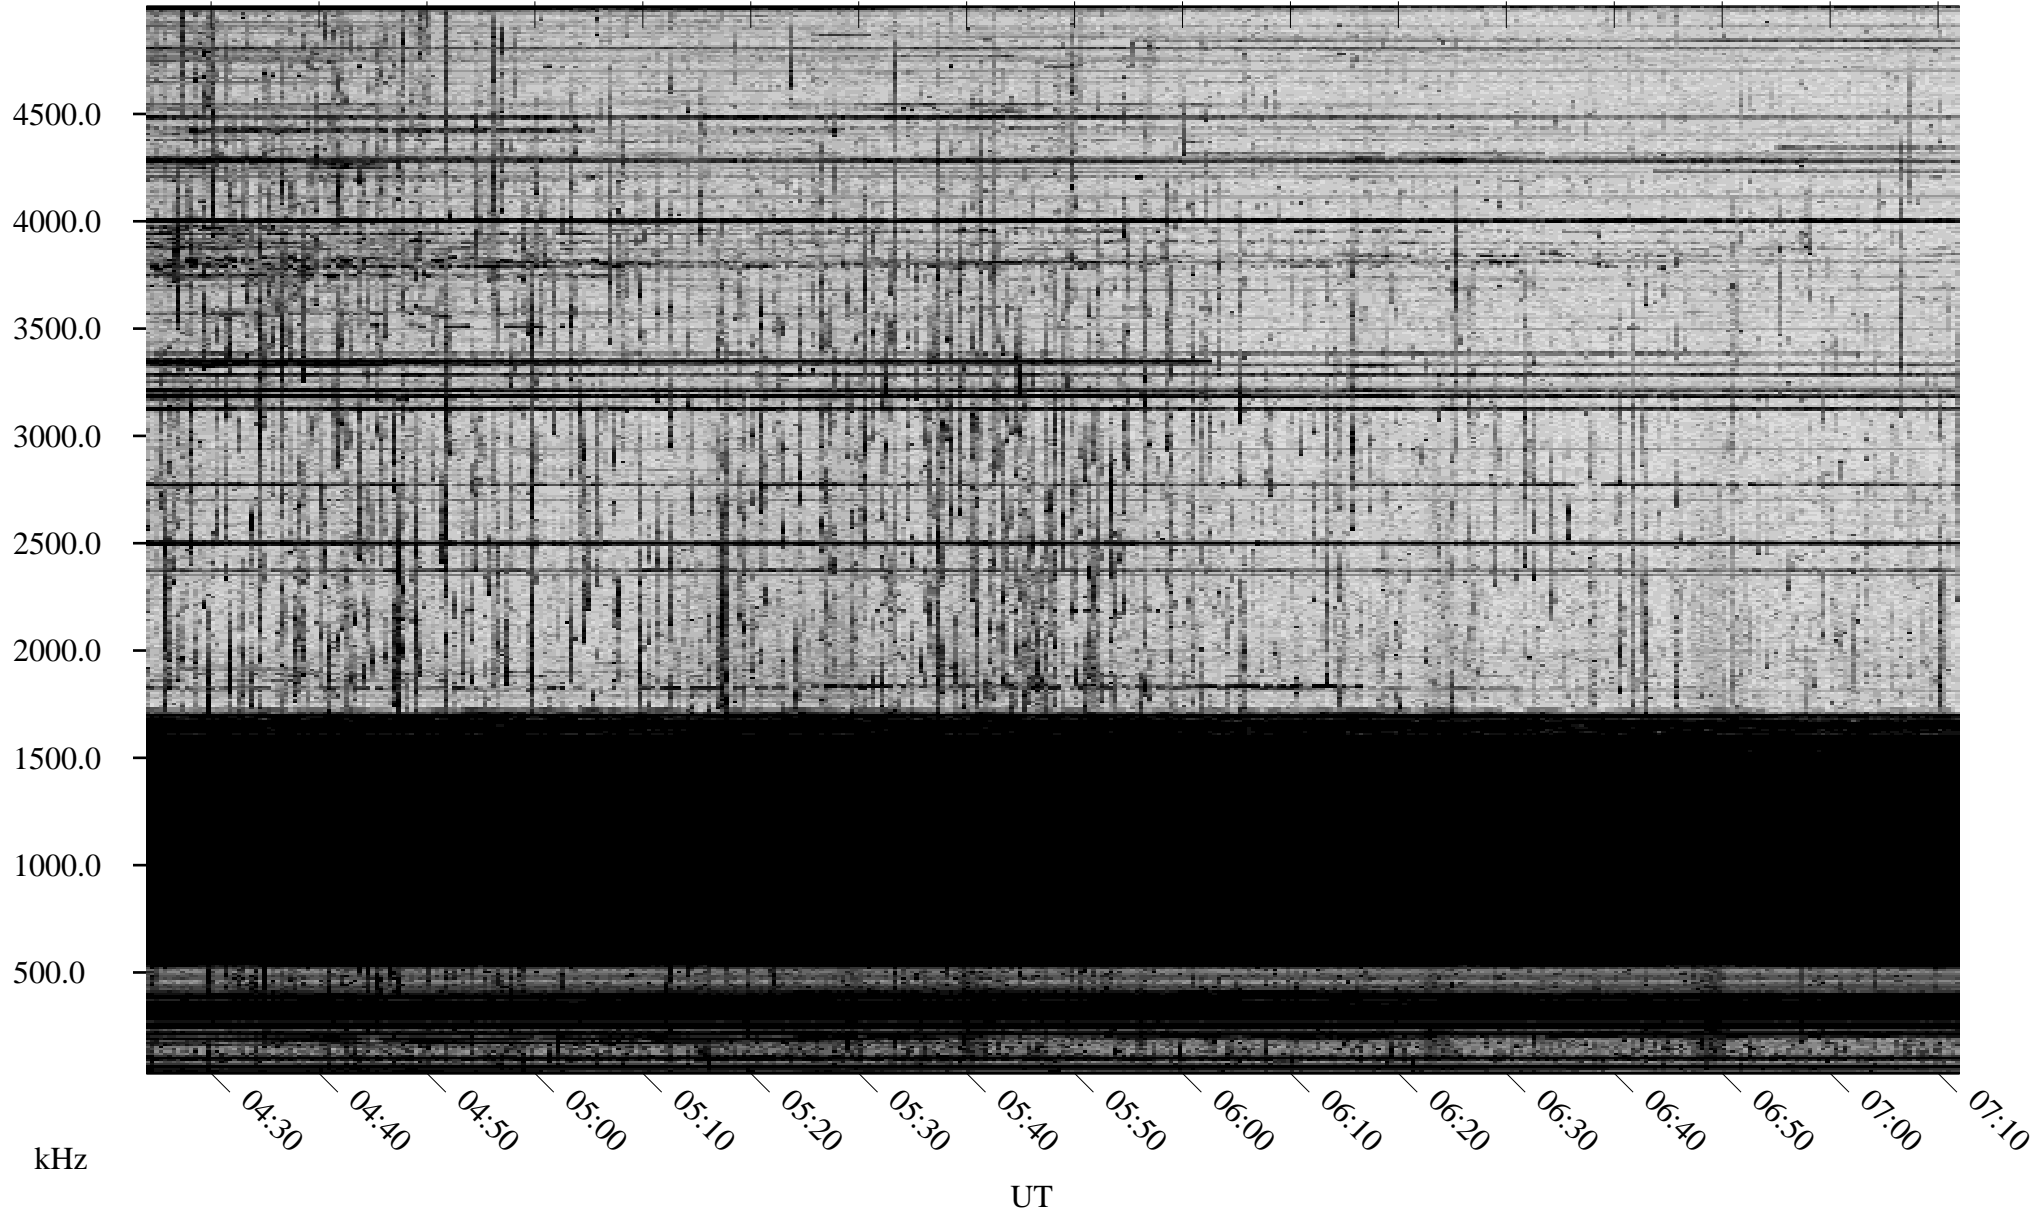

04/15/2009 Churchill, Manitoba

Linear Scale Black = 161 White = 15

ch091051.r00SUm max_12

Page 1

04/15/2009 Churchill, Manitoba

Linear Scale Black = 161 White = 15

ch091051.r00SUm max_12

Page 2

04/16/2009 Churchill, Manitoba

Linear Scale Black = 161 White = 15

ch091051.r00SUm max_12

Page 3

04/16/2009 Churchill, Manitoba

Linear Scale Black = 161 White = 15

ch091051.r00SUm max_12

Page 4

04/16/2009 Churchill, Manitoba

Linear Scale Black = 161 White = 15

ch091051.r00SUm max_12

Page 5

04/16/2009 Churchill, Manitoba

Linear Scale Black = 161 White = 15

ch091051.r00SUm max_12

Page 6

04/16/2009 Churchill, Manitoba

Linear Scale Black = 161 White = 15

ch091051.r00SUm max_12

Page 7

04/16/2009 Churchill, Manitoba

Linear Scale Black = 161 White = 15

ch091051.r00SUm max_12