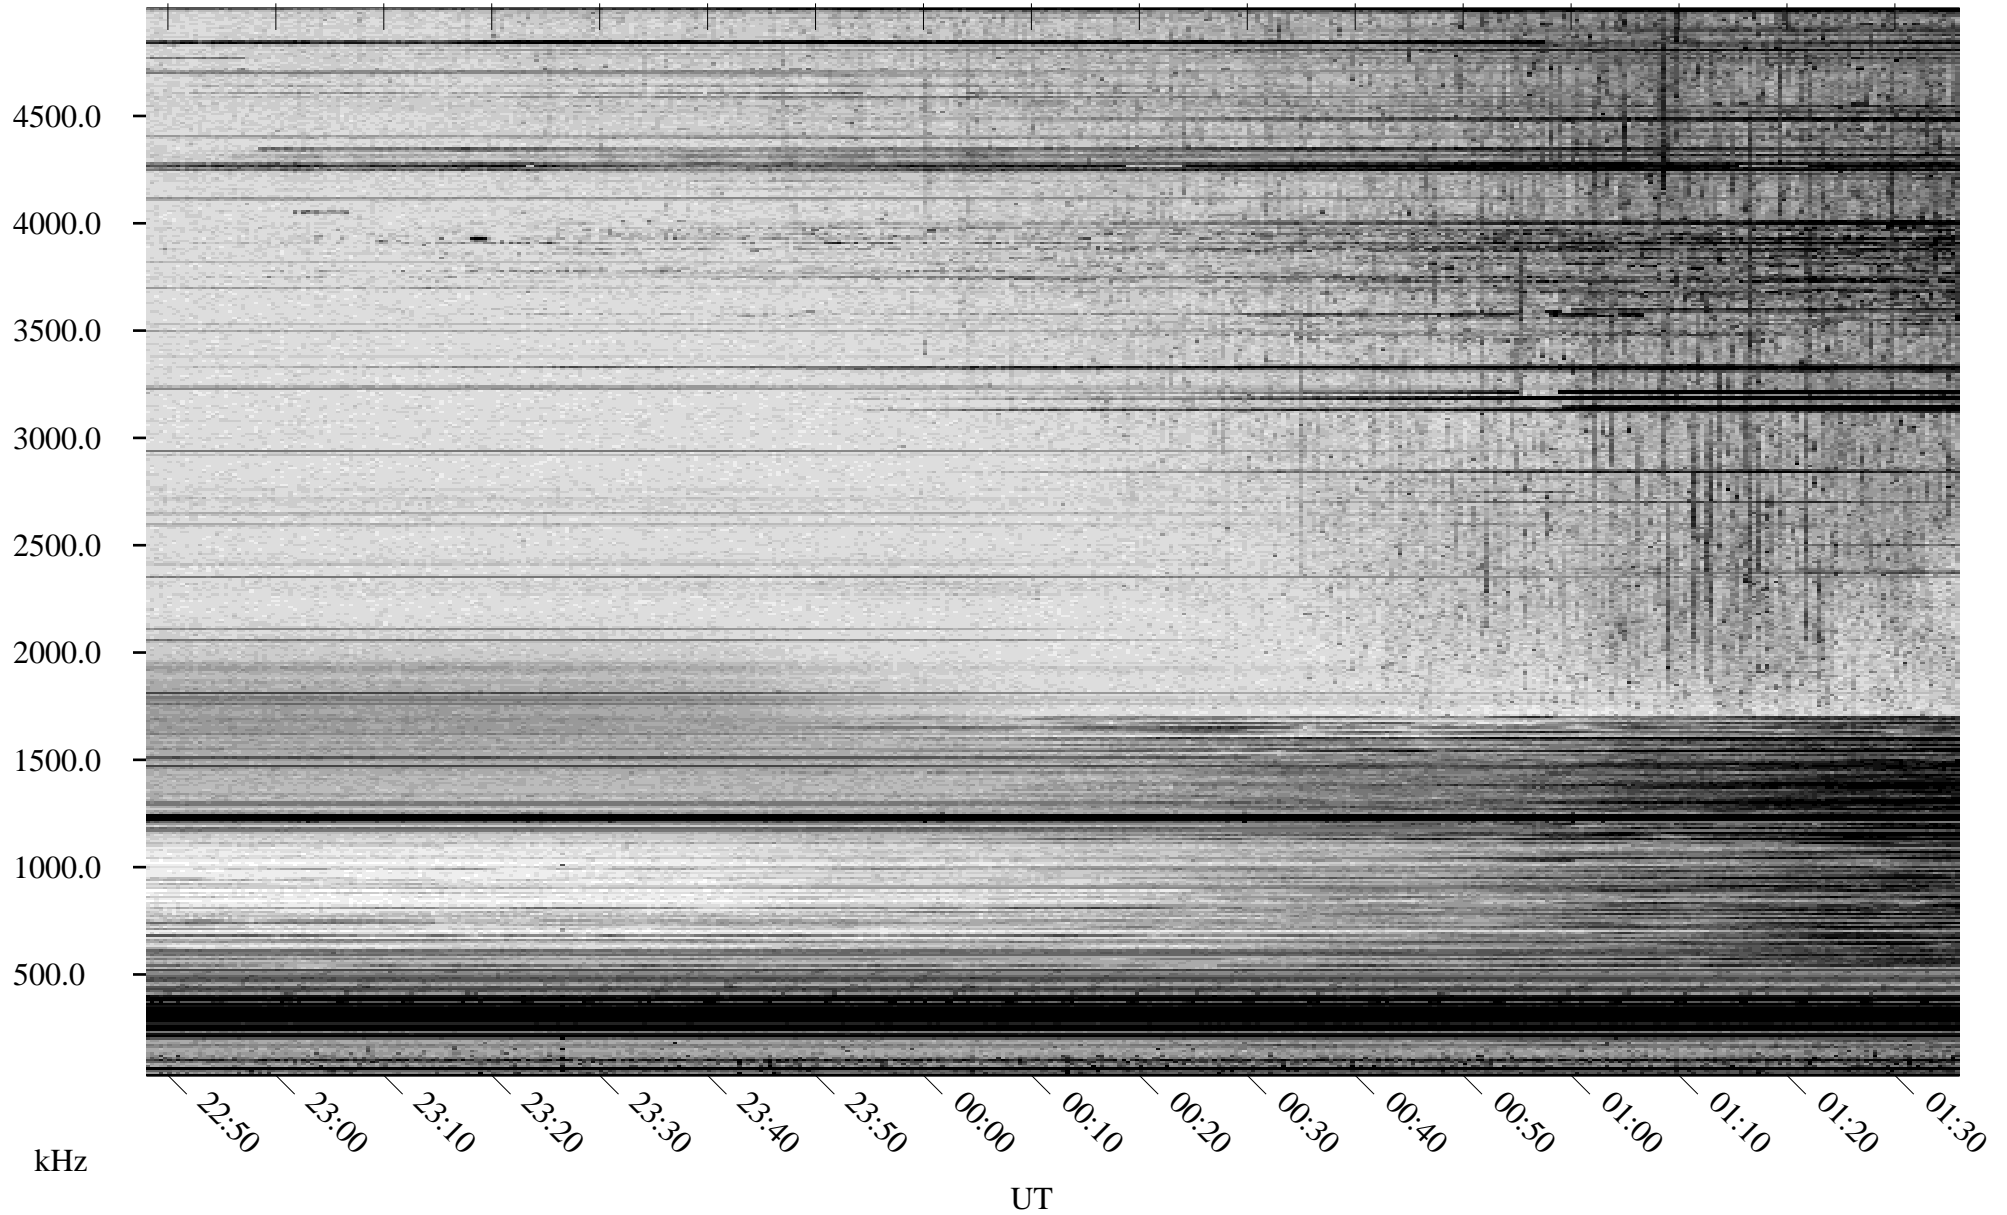

04/15/2009 Churchill, Manitoba

Linear Scale Black = 161 White = 15

ch091051.r00SUm max_12

Page 1

04/15/2009 Churchill, Manitoba

Linear Scale Black = 161 White = 15

ch091051.r00SUm max_12

Page 2

04/16/2009 Churchill, Manitoba

Linear Scale Black = 161 White = 15

ch091051.r00SUm max_12

Page 3

04/16/2009 Churchill, Manitoba

Linear Scale Black = 161 White = 15

ch091051.r00SUm max_12

Page 4

04/16/2009 Churchill, Manitoba

Linear Scale Black = 161 White = 15

ch091051.r00SUm max_12

Page 5

04/16/2009 Churchill, Manitoba

Linear Scale Black = 161 White = 15

ch091051.r00SUm max_12

Page 6

04/16/2009 Churchill, Manitoba

Linear Scale Black = 161 White = 15

ch091051.r00SUm max_12

Page 7

04/16/2009 Churchill, Manitoba

Linear Scale Black = 161 White = 15

ch091051.r00SUm max_12