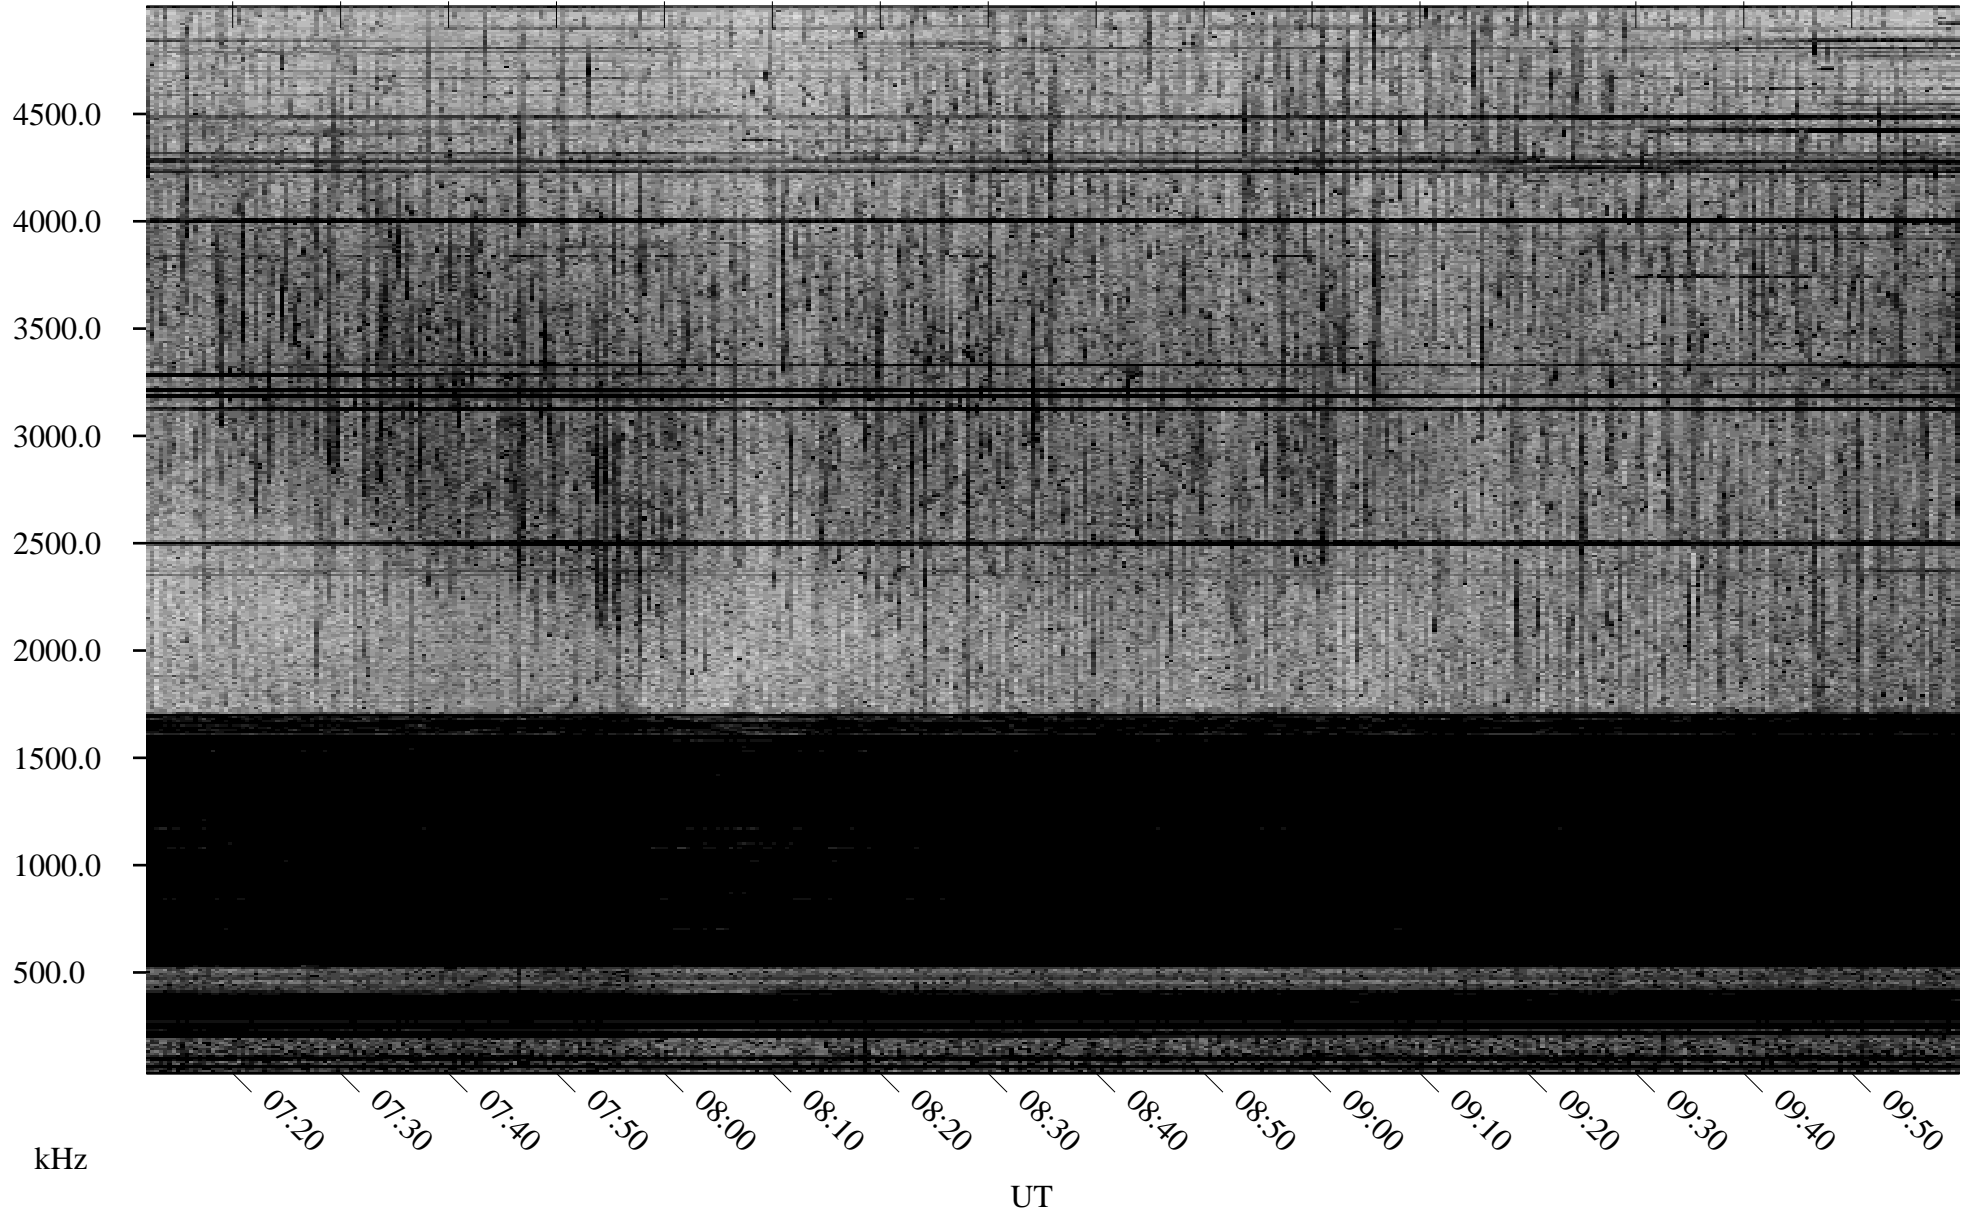

# 04/17/2009 Churchill, Manitoba

Linear Scale    Black = 161    White = 15

ch09106l.r00SUm max\_12

Page 4

# 04/17/2009 Churchill, Manitoba

Linear Scale    Black = 161    White = 15

ch09106l.r00SUm max\_12

Page 5