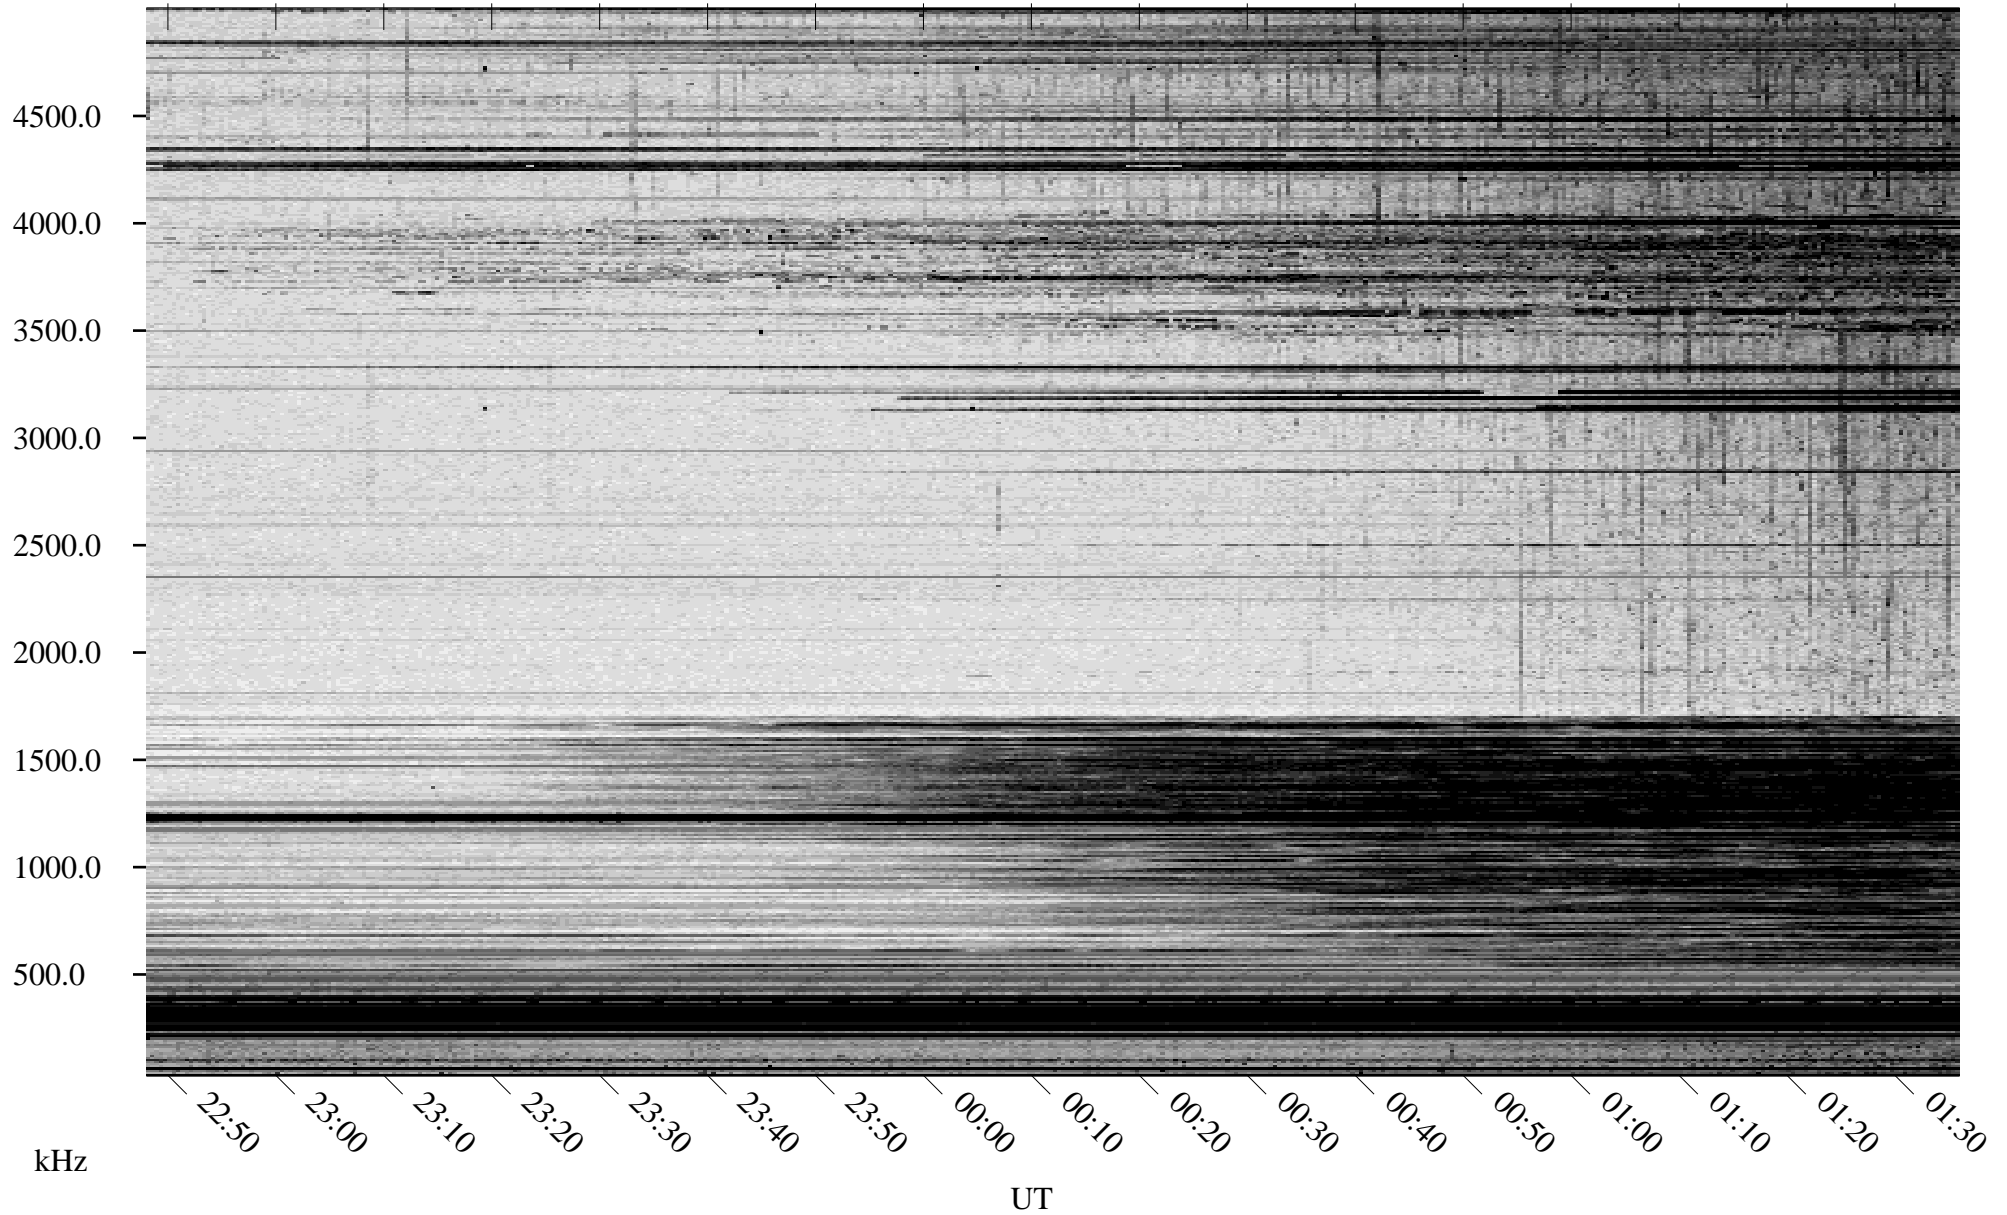

# 04/16/2009 Churchill, Manitoba

Linear Scale    Black = 161    White = 15

ch09106l.r00SUm max\_12

Page 1

# 04/16/2009 Churchill, Manitoba

Linear Scale    Black = 161    White = 15

ch09106l.r00SUm max\_12

Page 2

# 04/17/2009 Churchill, Manitoba

Linear Scale    Black = 161    White = 15

ch09106l.r00SUm max\_12

Page 3

# 04/17/2009 Churchill, Manitoba

Linear Scale    Black = 161    White = 15

ch09106l.r00SUm max\_12

Page 4