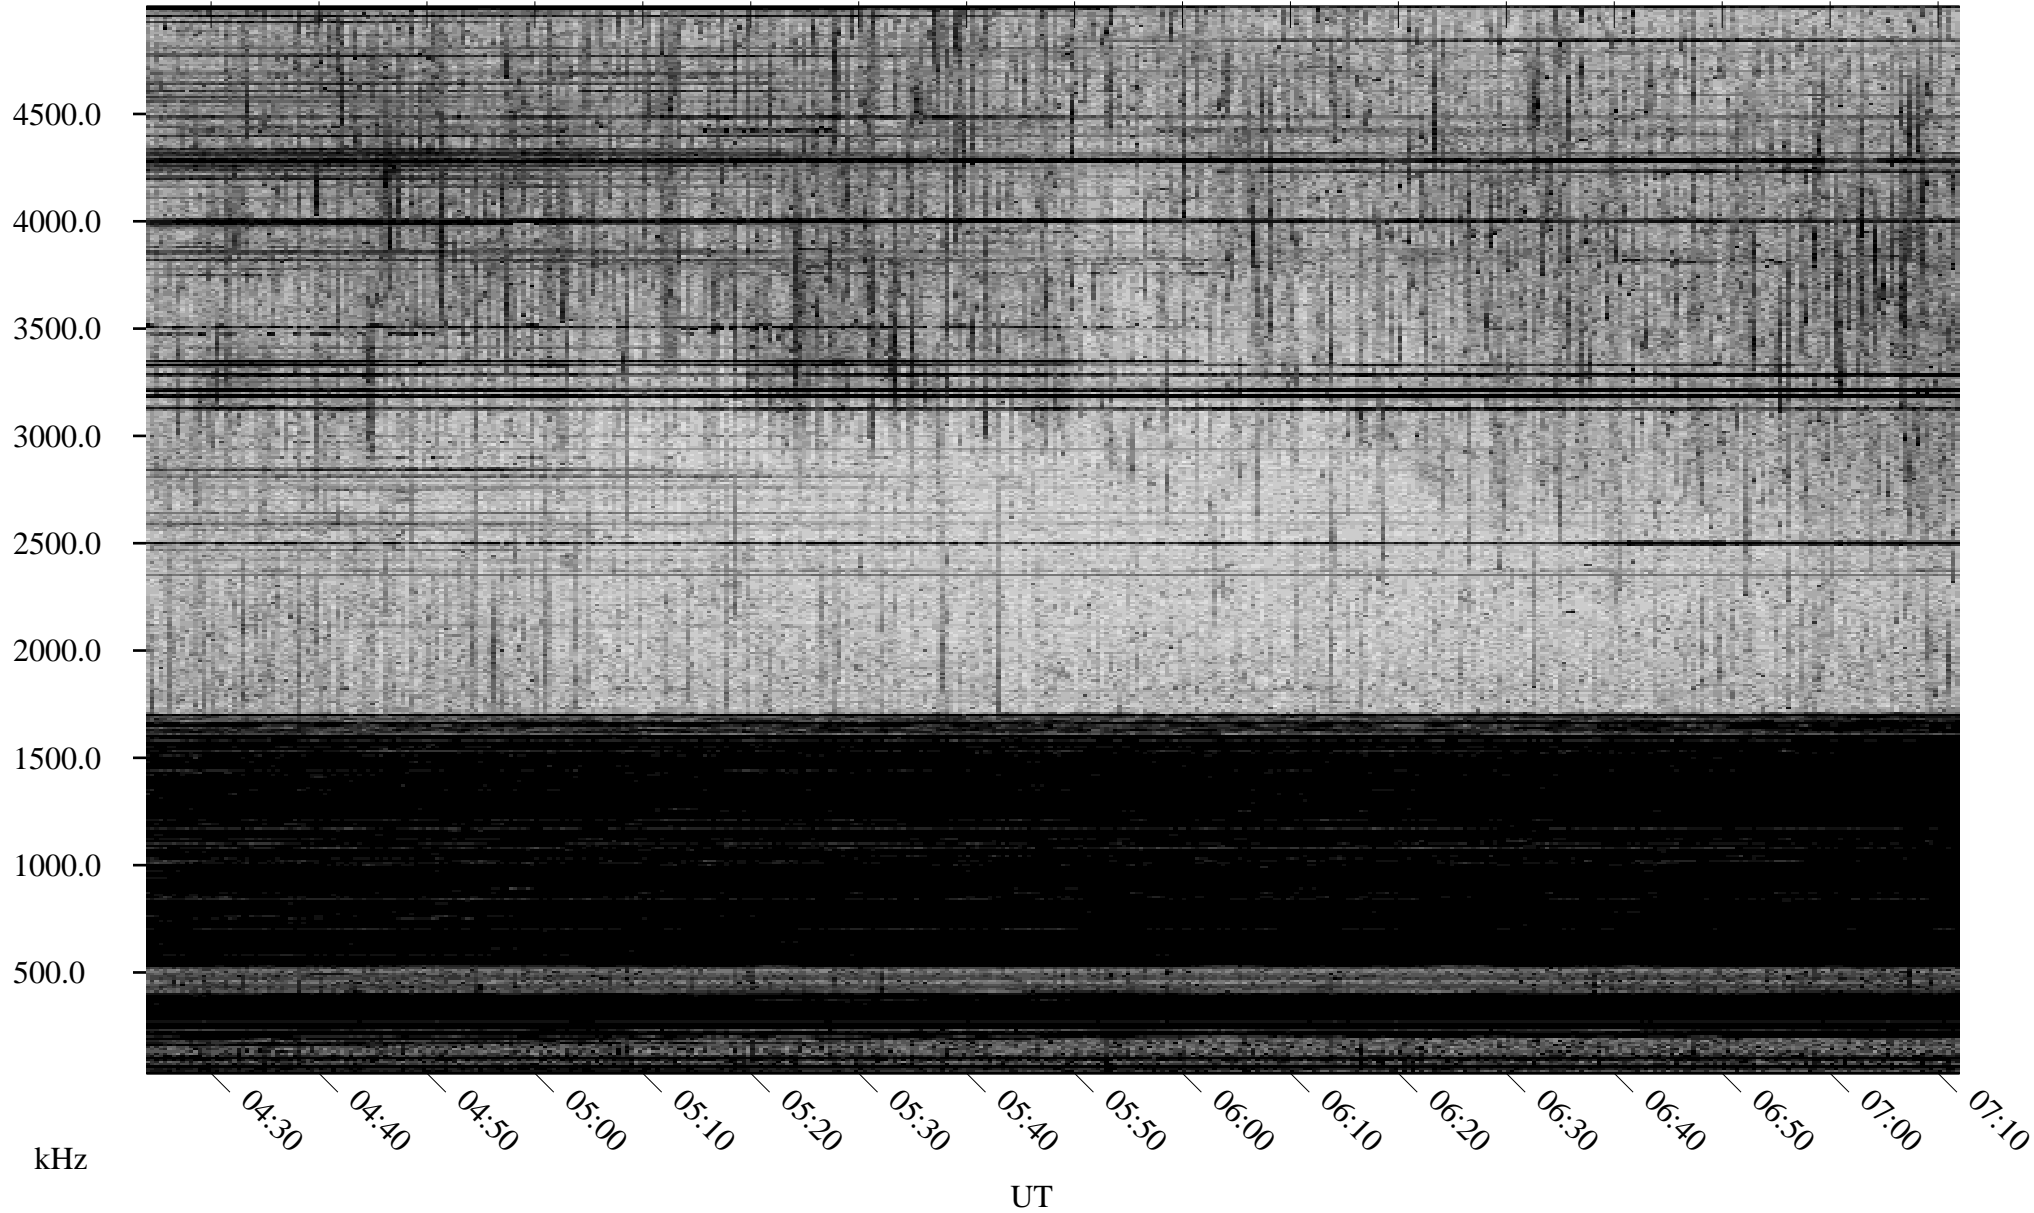

# 04/16/2009 Churchill, Manitoba

Linear Scale    Black = 161    White = 15

ch09106l.r00SUm max\_12

Page 1

# 04/16/2009 Churchill, Manitoba

Linear Scale    Black = 161    White = 15

ch09106l.r00SUm max\_12

Page 2

# 04/17/2009 Churchill, Manitoba

Linear Scale    Black = 161    White = 15

ch09106l.r00SUm max\_12

Page 3

# 04/17/2009 Churchill, Manitoba

Linear Scale    Black = 161    White = 15

ch09106l.r00SUm max\_12

Page 4