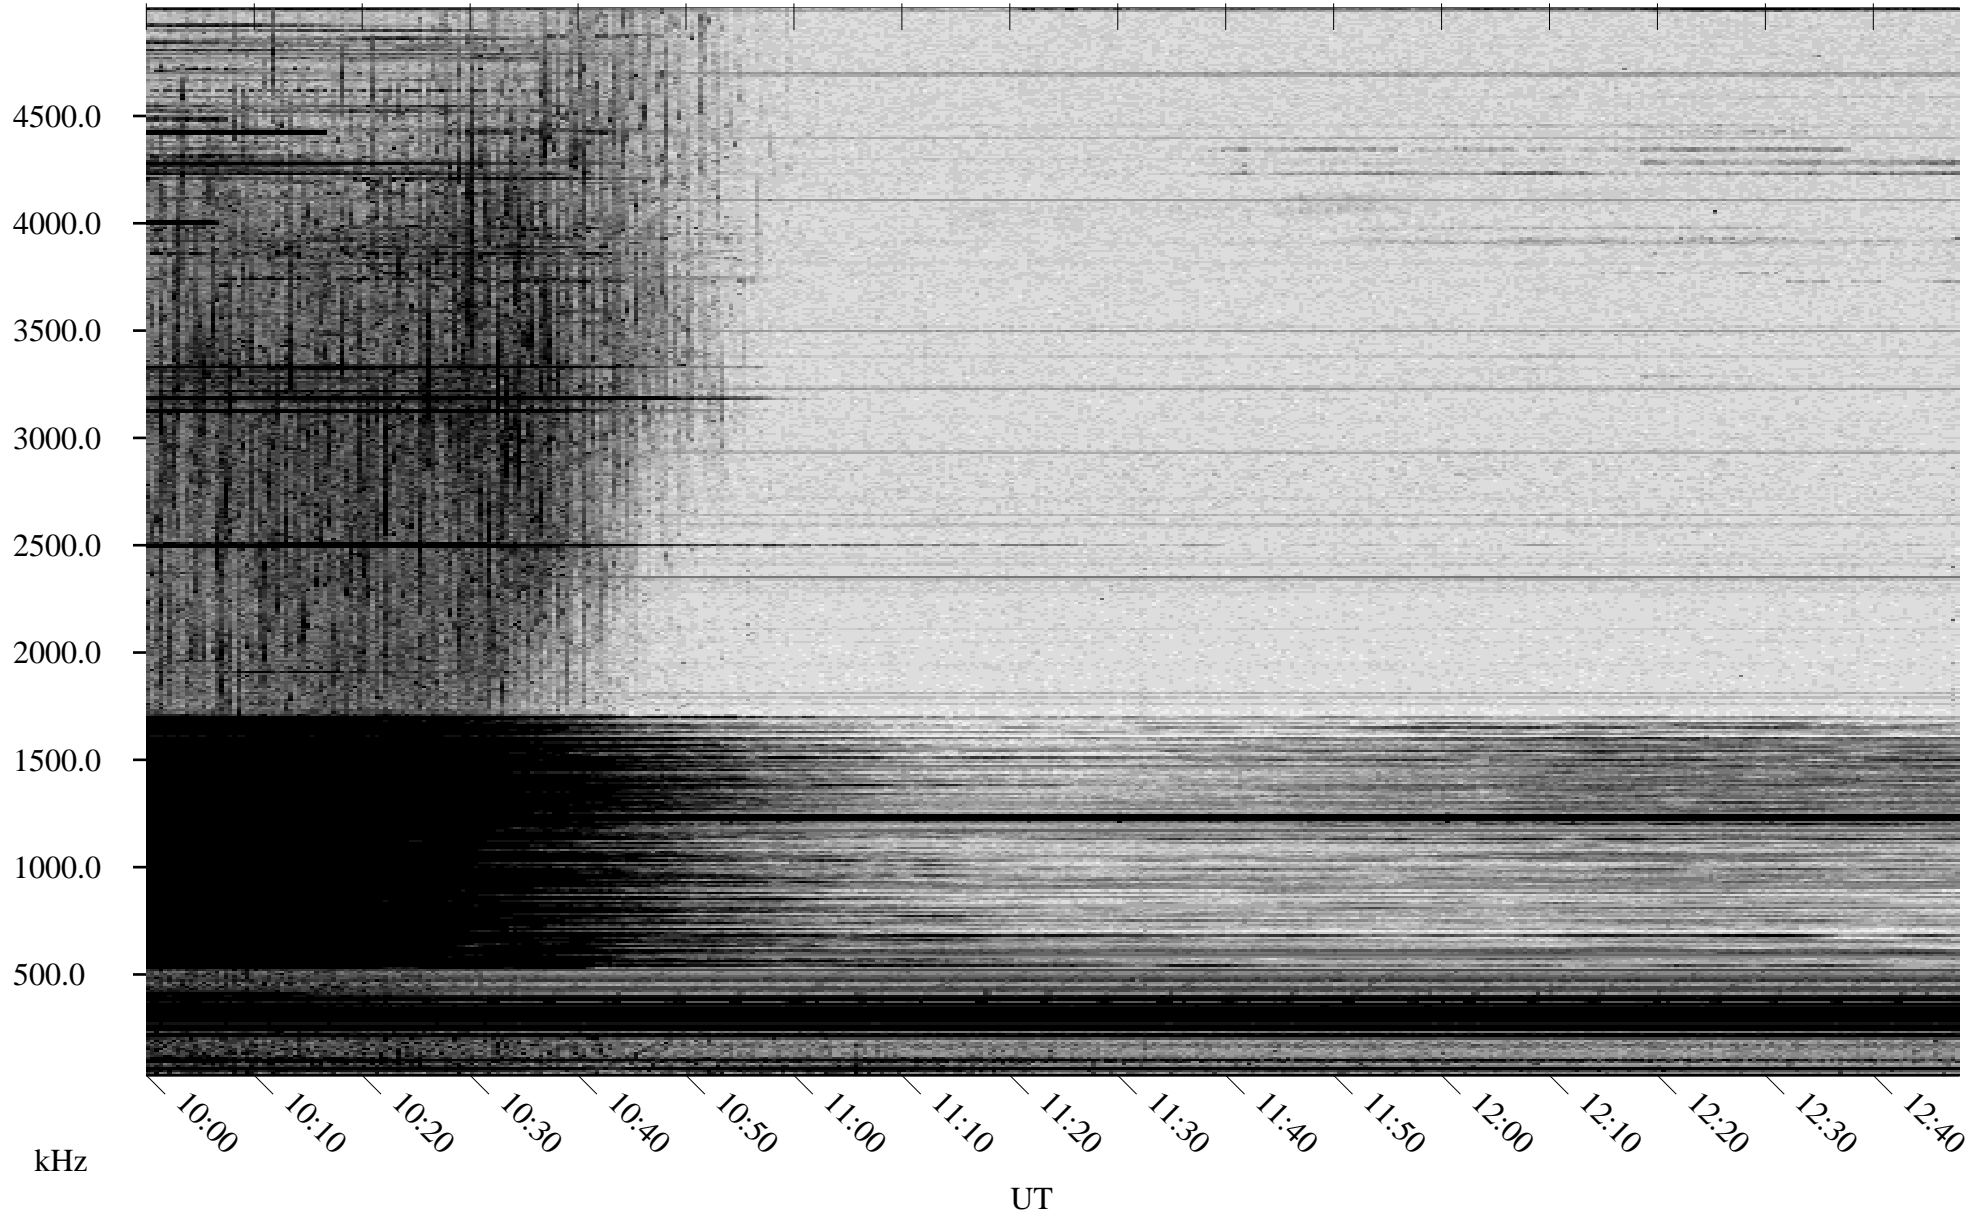

# 04/17/2009 Churchill, Manitoba

Linear Scale    Black = 161    White = 15

ch09106l.r00SUm max\_12

Page 5

# 04/17/2009 Churchill, Manitoba

Linear Scale    Black = 161    White = 15

ch09106l.r00SUm max\_12

Page 6

# 04/17/2009 Churchill, Manitoba

Linear Scale    Black = 161    White = 15

ch09106l.r00SUm max\_12

Page 7