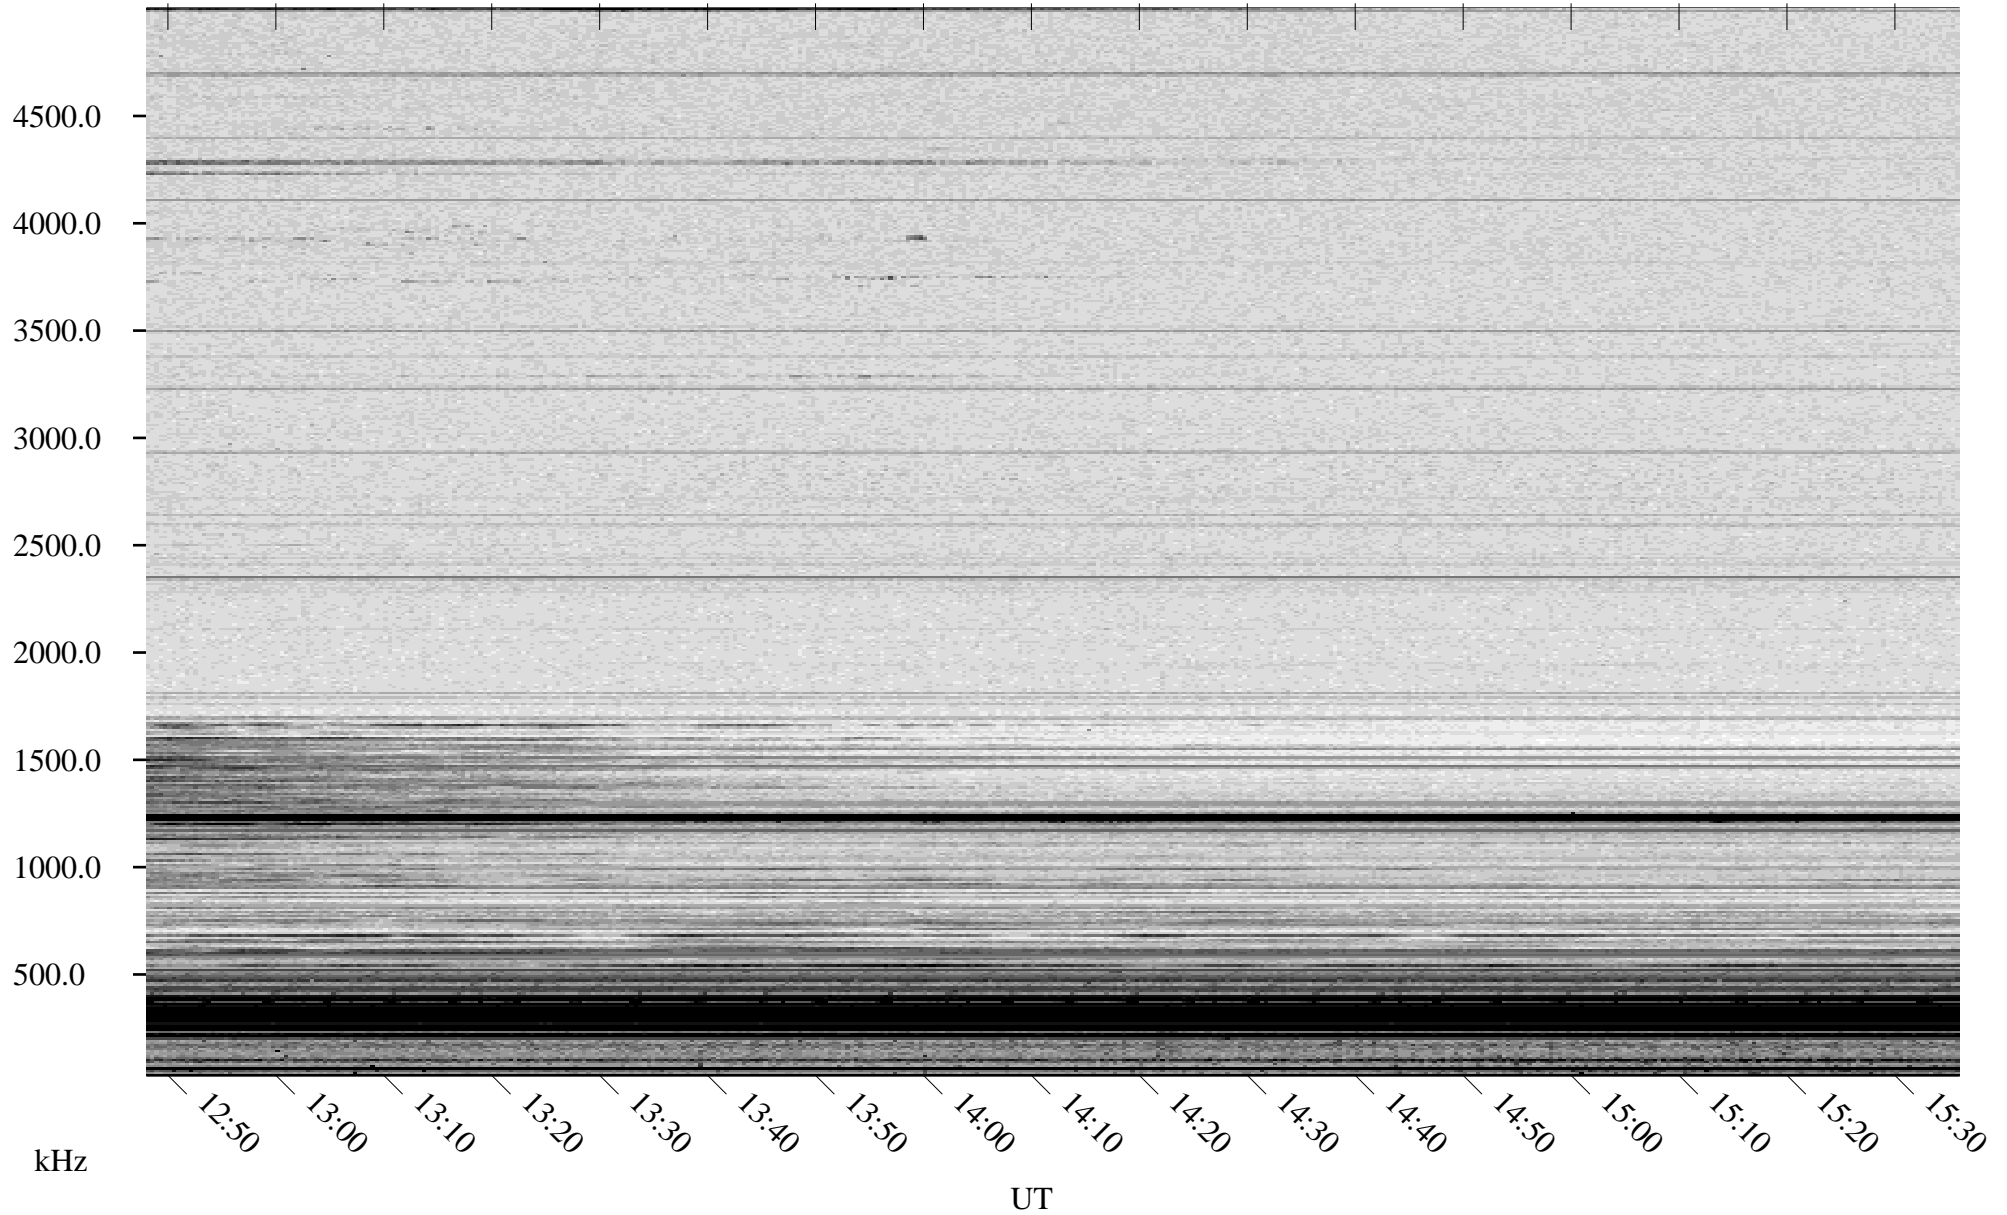

# 04/17/2009 Churchill, Manitoba

Linear Scale    Black = 161    White = 15

ch09106l.r00SUm max\_12

Page 6

# 04/17/2009 Churchill, Manitoba

Linear Scale    Black = 161    White = 15

ch09106l.r00SUm max\_12

Page 7