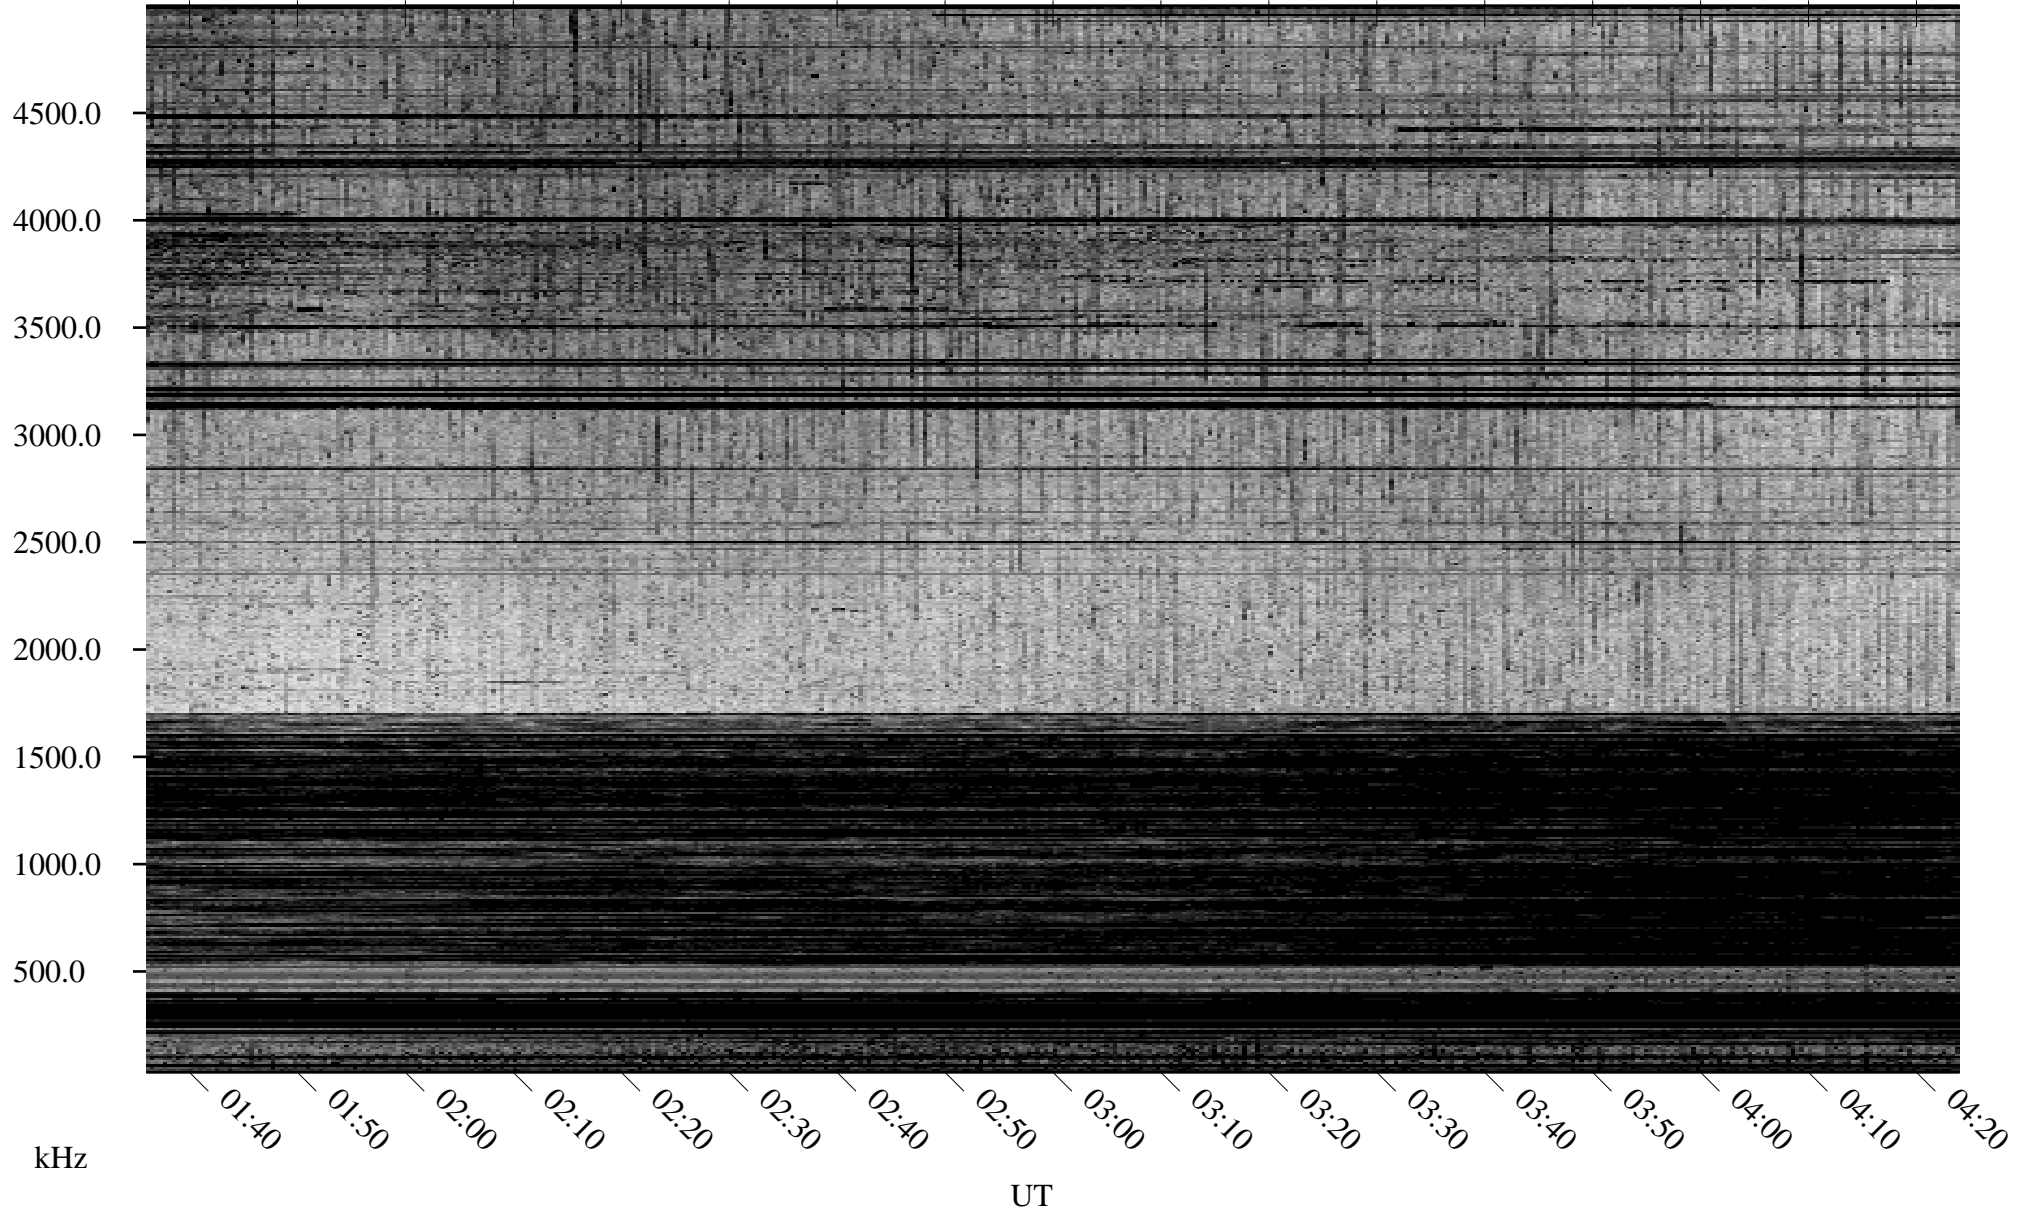

# 04/16/2009 Churchill, Manitoba

Linear Scale    Black = 161    White = 15

ch09106l.r00SUm max\_12

Page 1

# 04/16/2009 Churchill, Manitoba

Linear Scale    Black = 161    White = 15

ch09106l.r00SUm max\_12

Page 2

# 04/17/2009 Churchill, Manitoba

Linear Scale    Black = 161    White = 15

ch09106l.r00SUm max\_12

Page 3

# 04/17/2009 Churchill, Manitoba

Linear Scale    Black = 161    White = 15

ch09106l.r00SUm max\_12

Page 4