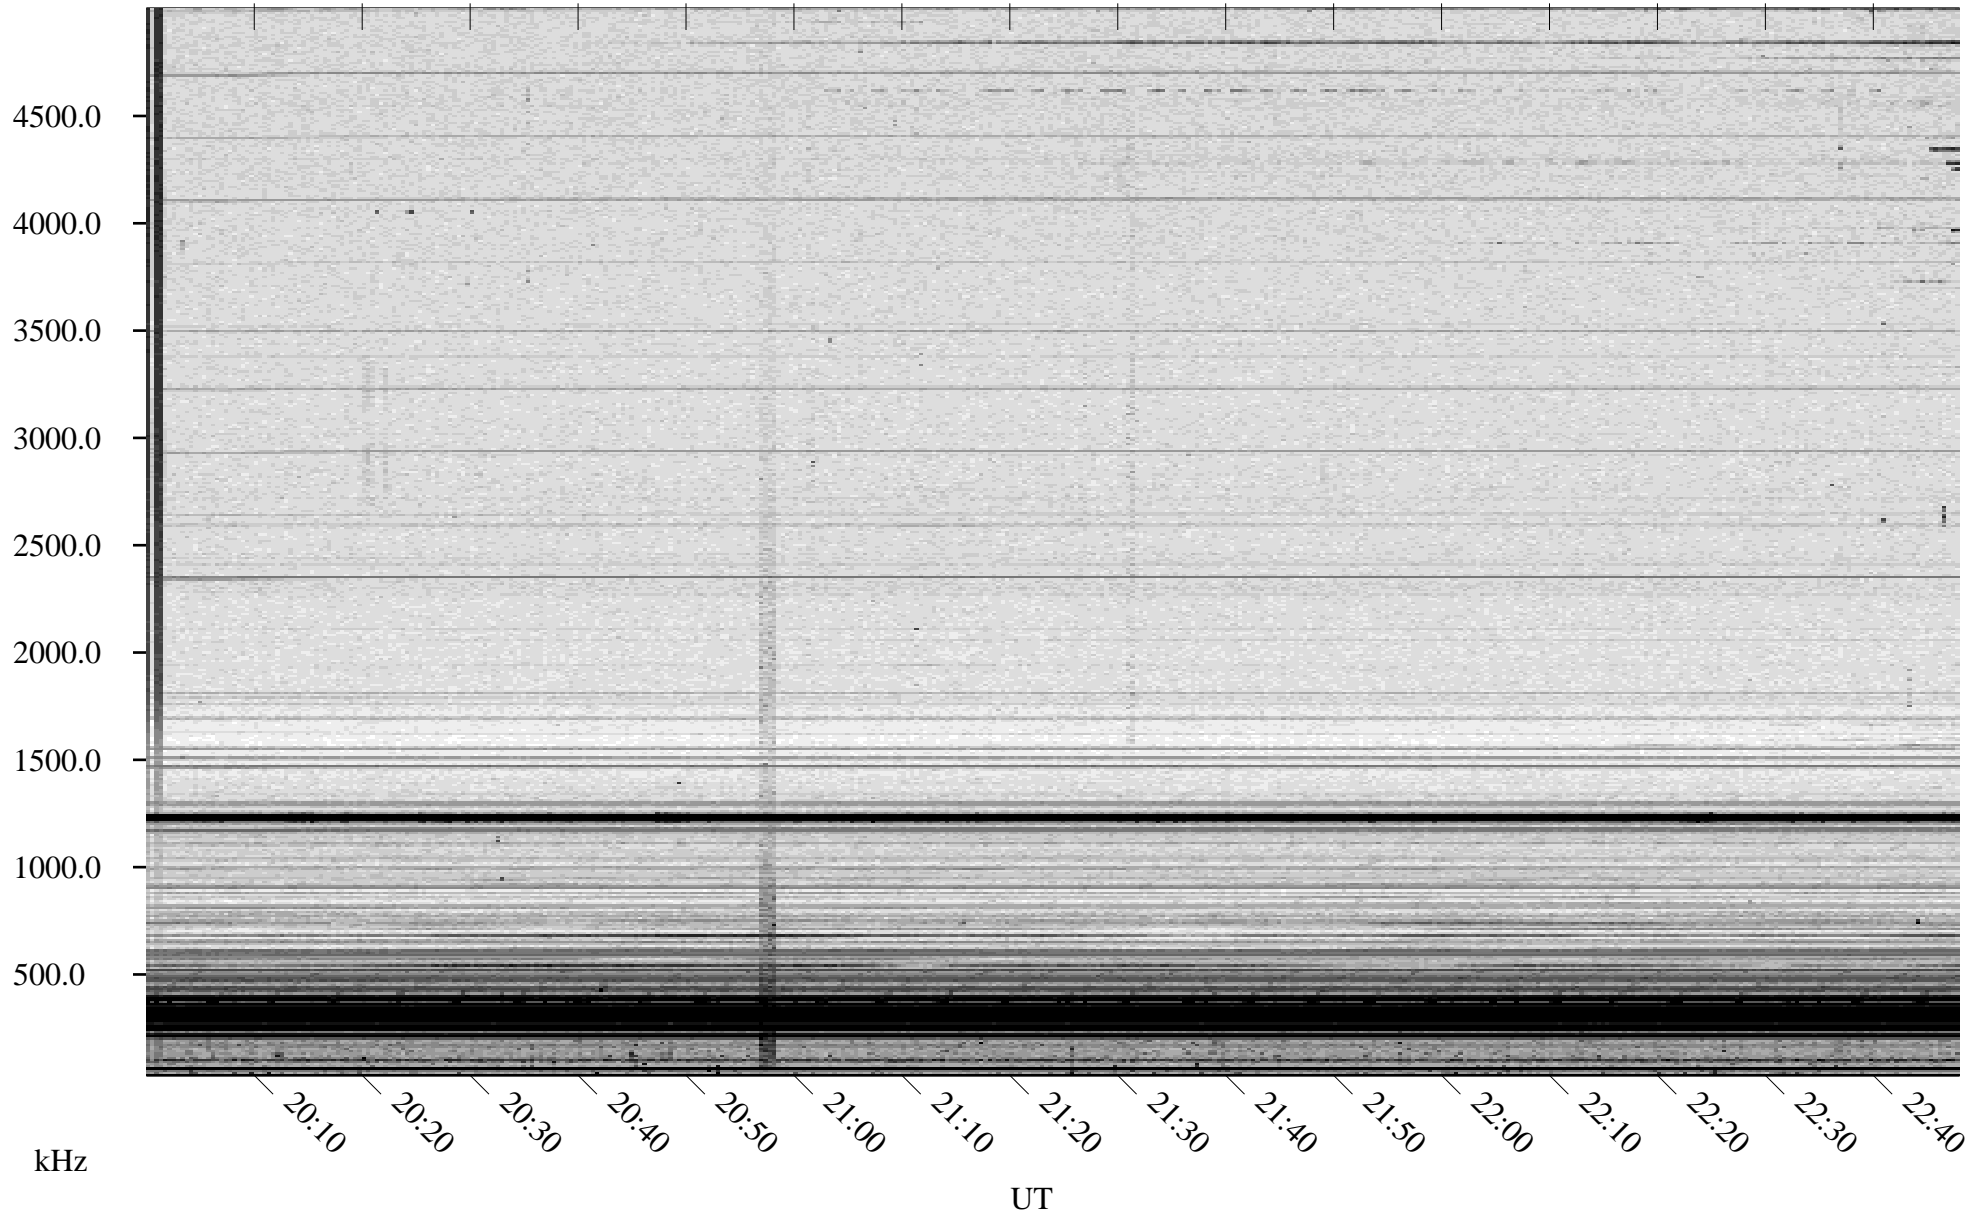

# 04/16/2009 Churchill, Manitoba

Linear Scale    Black = 161    White = 15

ch09106l.r00SUm max\_12

Page 1

# 04/16/2009 Churchill, Manitoba

Linear Scale    Black = 161    White = 15

ch09106l.r00SUm max\_12

Page 2

# 04/17/2009 Churchill, Manitoba

Linear Scale    Black = 161    White = 15

ch09106l.r00SUm max\_12

Page 3

# 04/17/2009 Churchill, Manitoba

Linear Scale    Black = 161    White = 15

ch09106l.r00SUm max\_12

Page 4