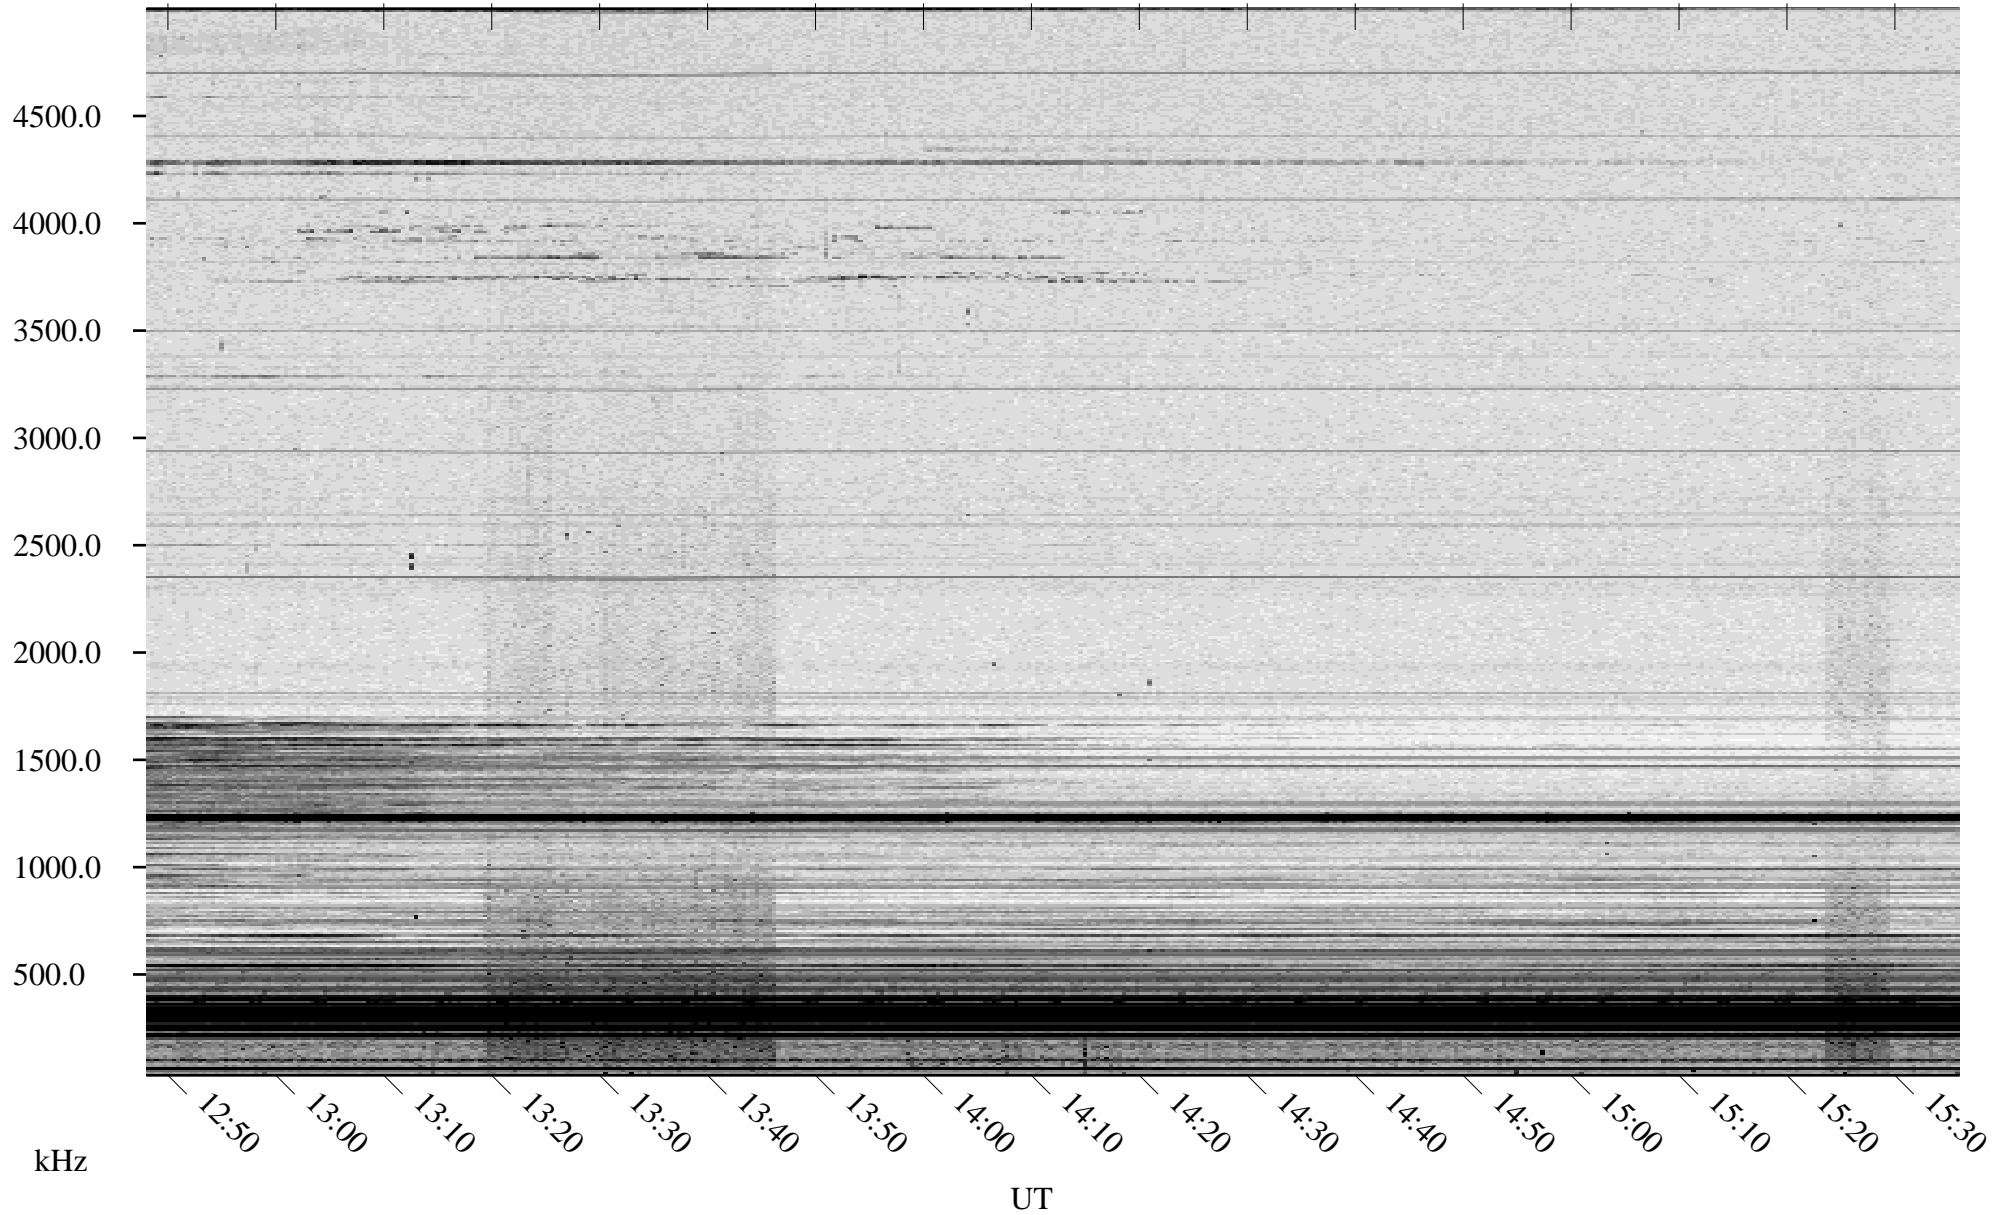

# 04/18/2009 Churchill, Manitoba

Linear Scale    Black = 161    White = 15

ch091071.r00SUm max\_12

Page 6

# 04/18/2009 Churchill, Manitoba

Linear Scale    Black = 161    White = 15

ch091071.r00SUm max\_12

Page 7

# 04/18/2009 Churchill, Manitoba

Linear Scale    Black = 161    White = 15

ch091071.r00SUm max\_12

Page 8