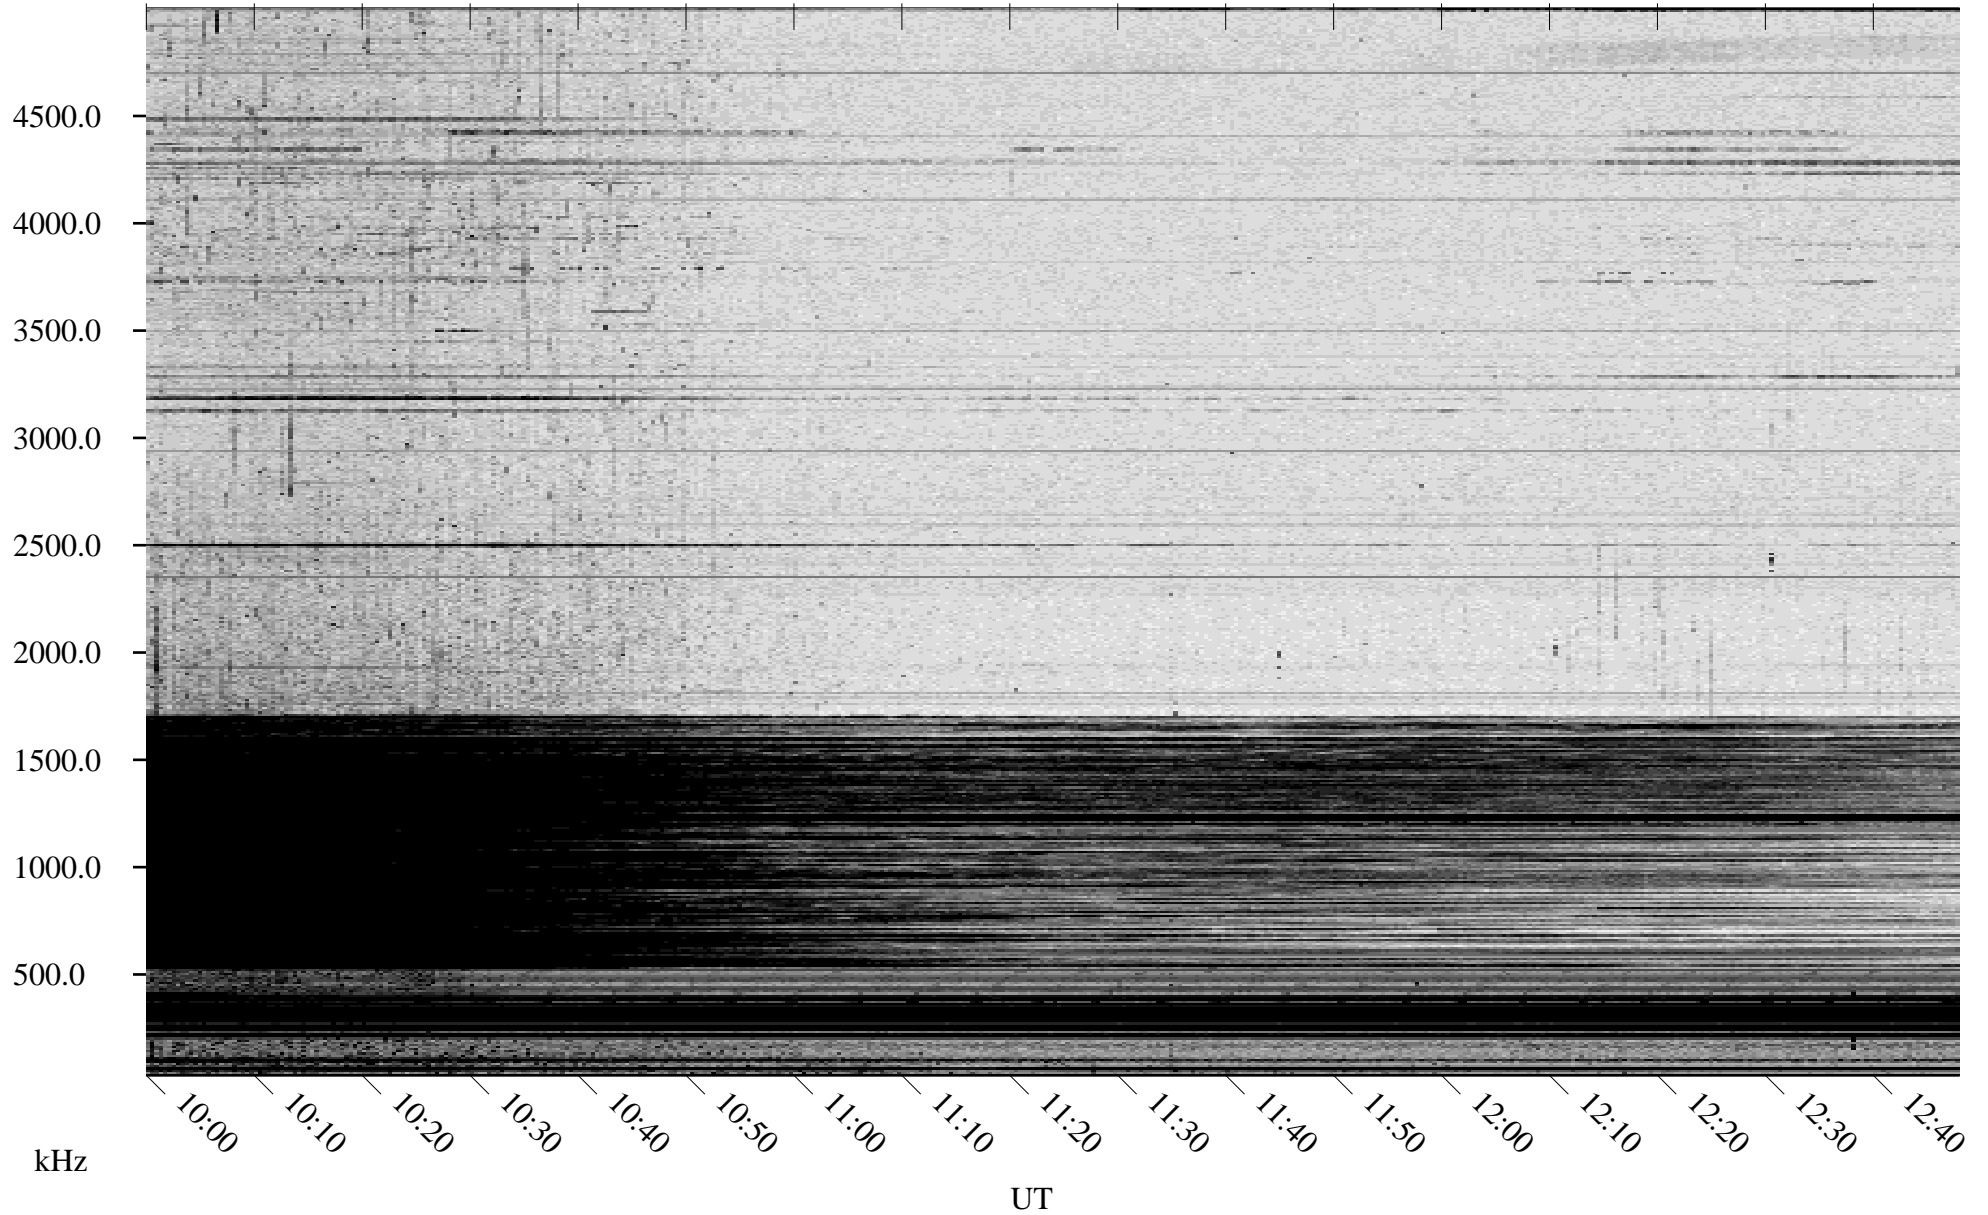

# 04/18/2009 Churchill, Manitoba

Linear Scale    Black = 161    White = 15

ch091071.r00SUm max\_12

Page 4

# 04/18/2009 Churchill, Manitoba

Linear Scale    Black = 161    White = 15

ch09107l.r00SUm max\_12

Page 5

# 04/18/2009 Churchill, Manitoba

Linear Scale    Black = 161    White = 15

ch091071.r00SUm max\_12

Page 6

# 04/18/2009 Churchill, Manitoba

Linear Scale    Black = 161    White = 15

ch091071.r00SUm max\_12

Page 7