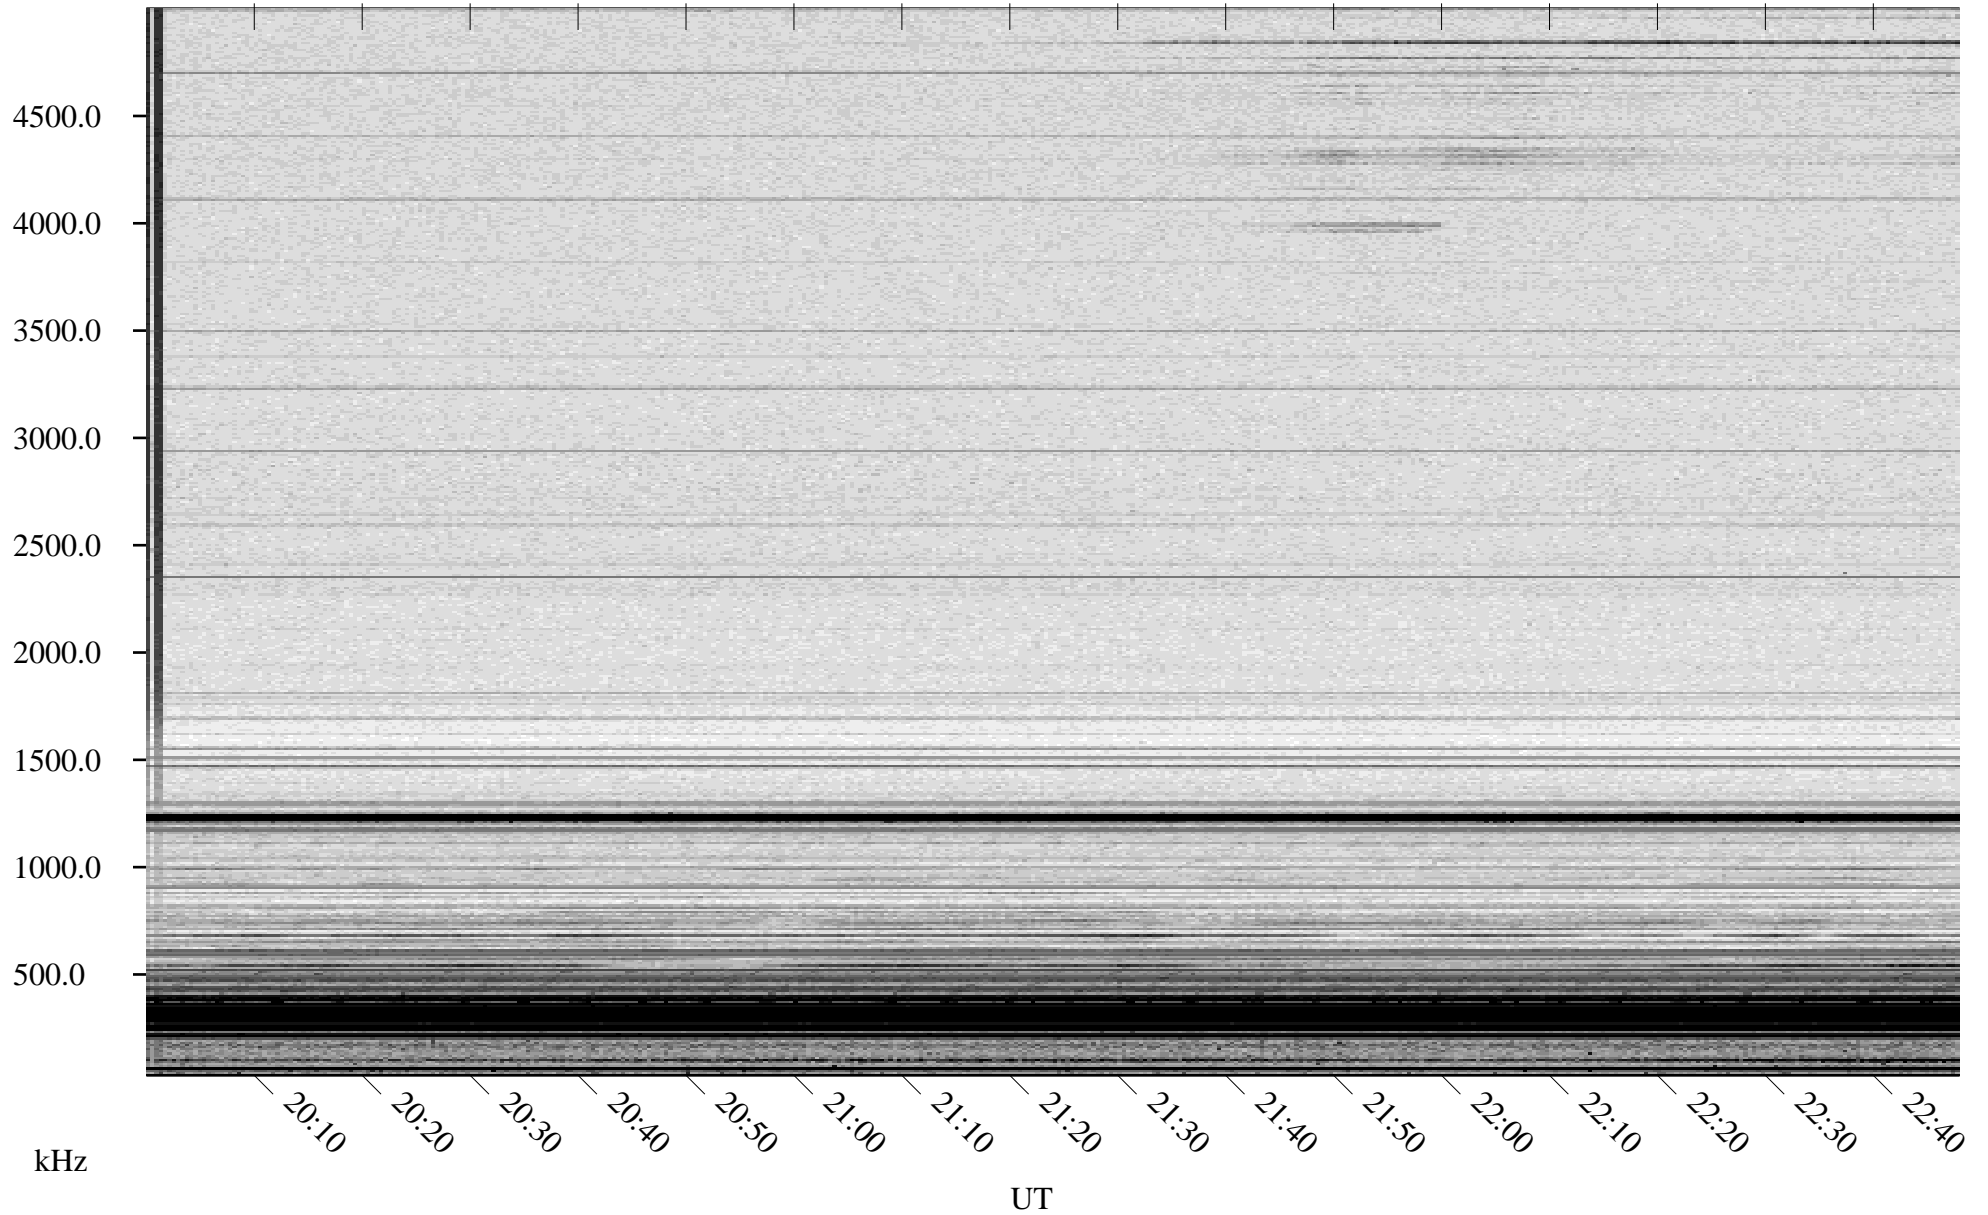

# 04/17/2009 Churchill, Manitoba

Linear Scale    Black = 161    White = 15

ch091071.r00SUm max\_12

Page 1

# 04/17/2009 Churchill, Manitoba

Linear Scale    Black = 161    White = 15

ch091071.r00SUm max\_12

Page 2

# 04/18/2009 Churchill, Manitoba

Linear Scale    Black = 161    White = 15

ch09107l.r00SUm max\_12

Page 3

# 04/18/2009 Churchill, Manitoba

Linear Scale    Black = 161    White = 15

ch091071.r00SUm max\_12

Page 4