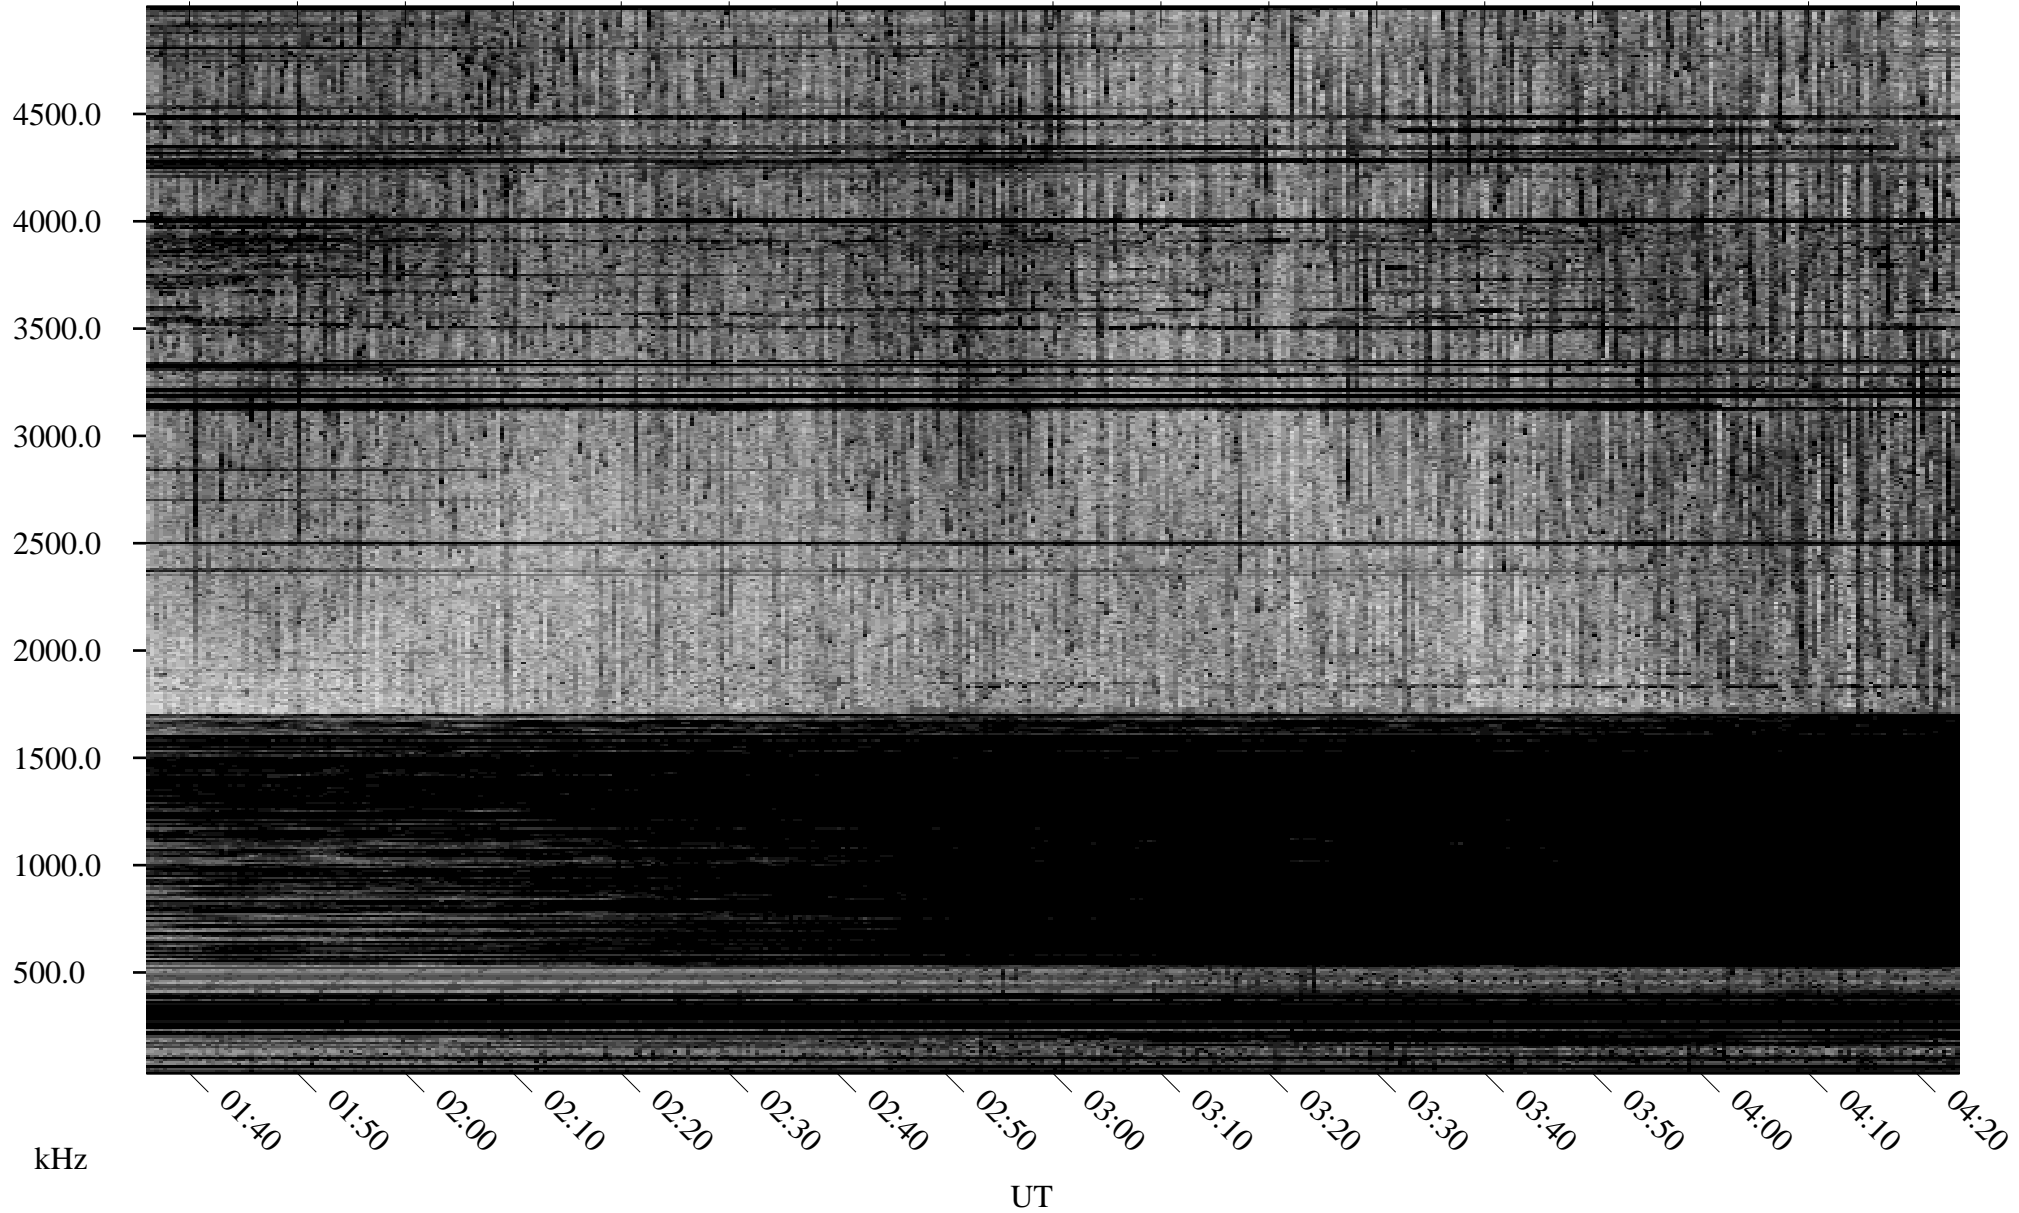

# 04/17/2009 Churchill, Manitoba

Linear Scale    Black = 161    White = 15

ch091071.r00SUm max\_12

Page 1

# 04/17/2009 Churchill, Manitoba

Linear Scale    Black = 161    White = 15

ch091071.r00SUm max\_12

Page 2

# 04/18/2009 Churchill, Manitoba

Linear Scale    Black = 161    White = 15

ch09107l.r00SUm max\_12

Page 3

# 04/18/2009 Churchill, Manitoba

Linear Scale    Black = 161    White = 15

ch091071.r00SUm max\_12

Page 4