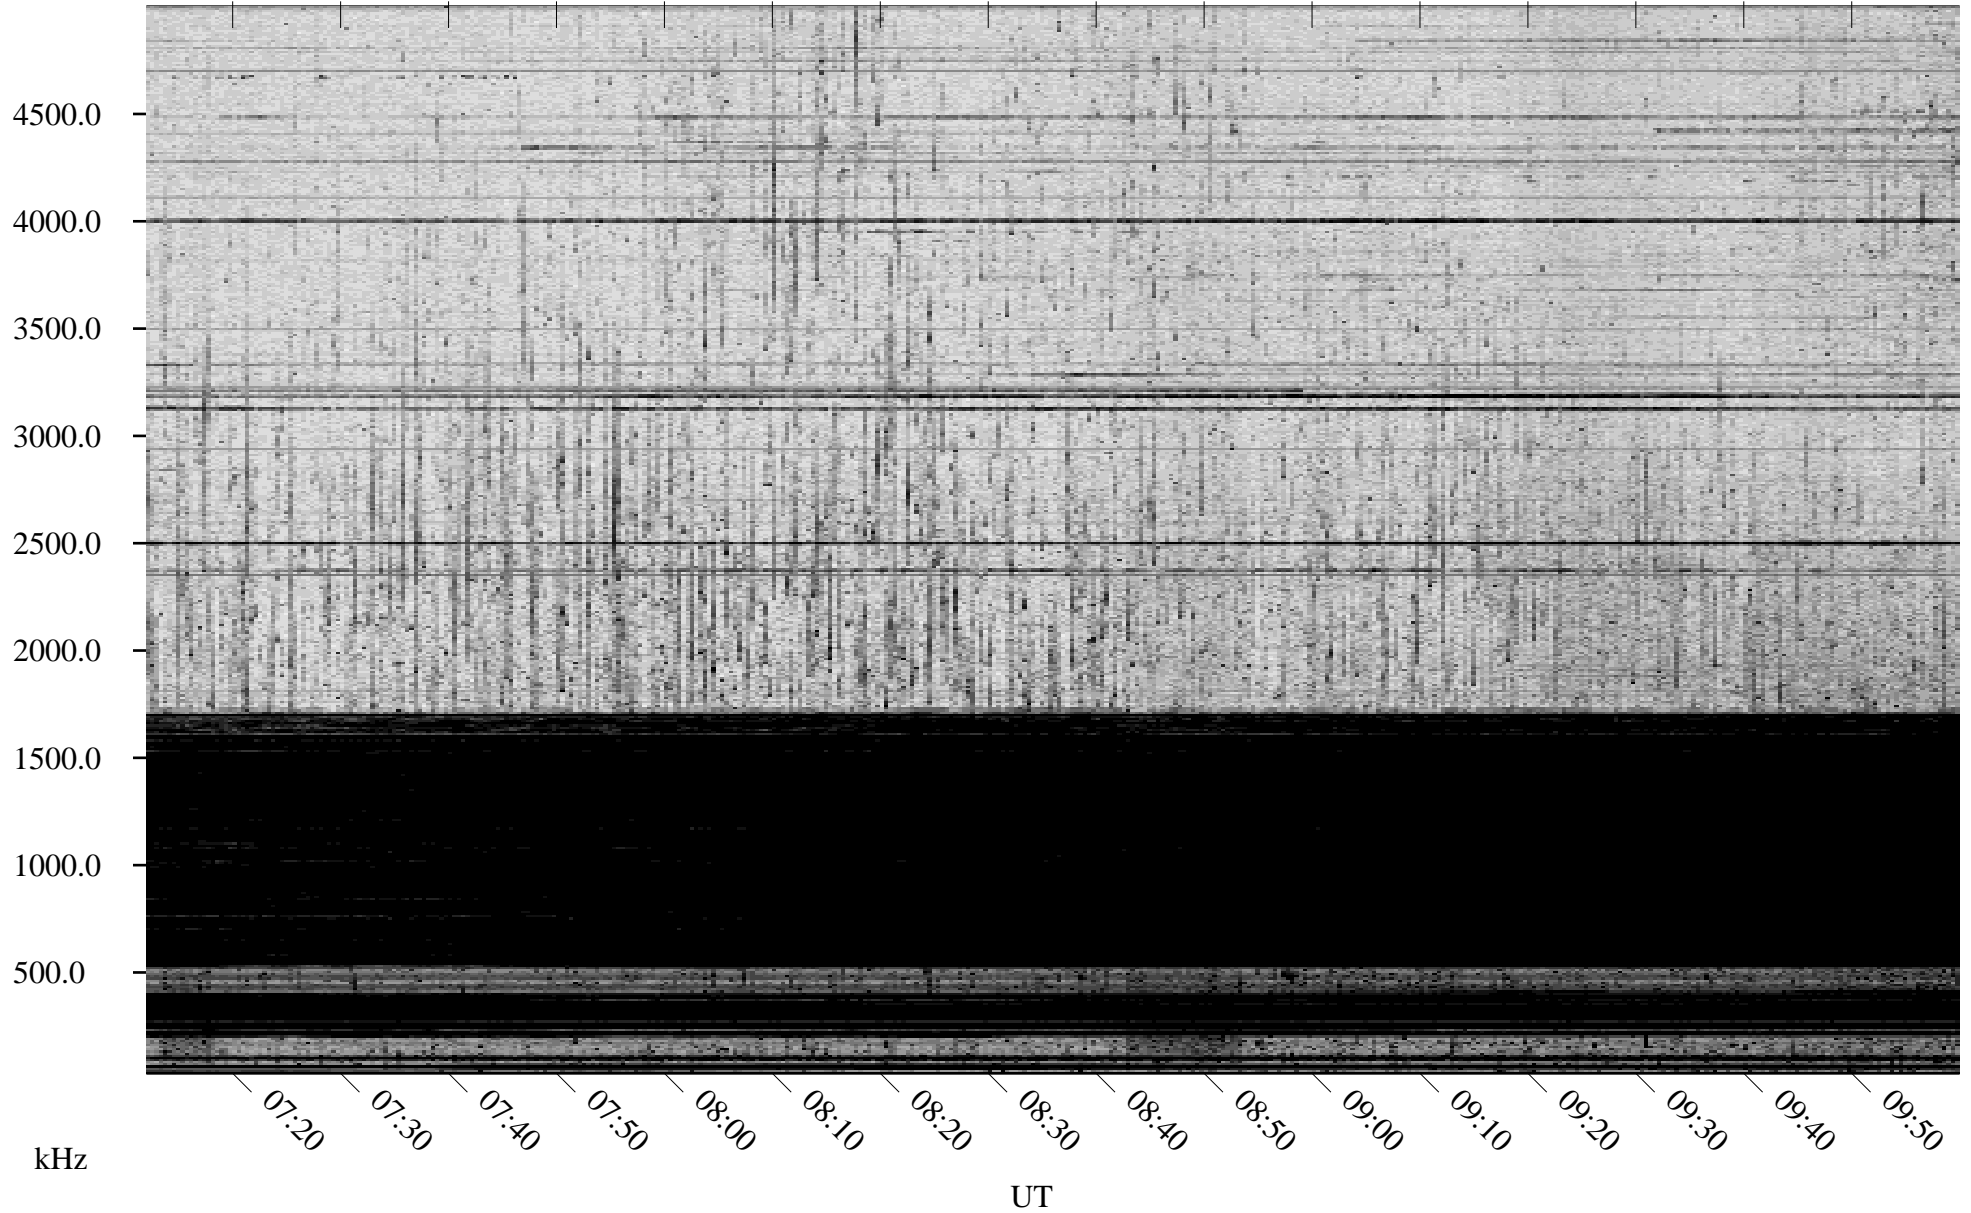

# 04/18/2009 Churchill, Manitoba

Linear Scale    Black = 161    White = 15

ch091071.r00SUm max\_12

Page 4

# 04/18/2009 Churchill, Manitoba

Linear Scale    Black = 161    White = 15

ch09107l.r00SUm max\_12

Page 5