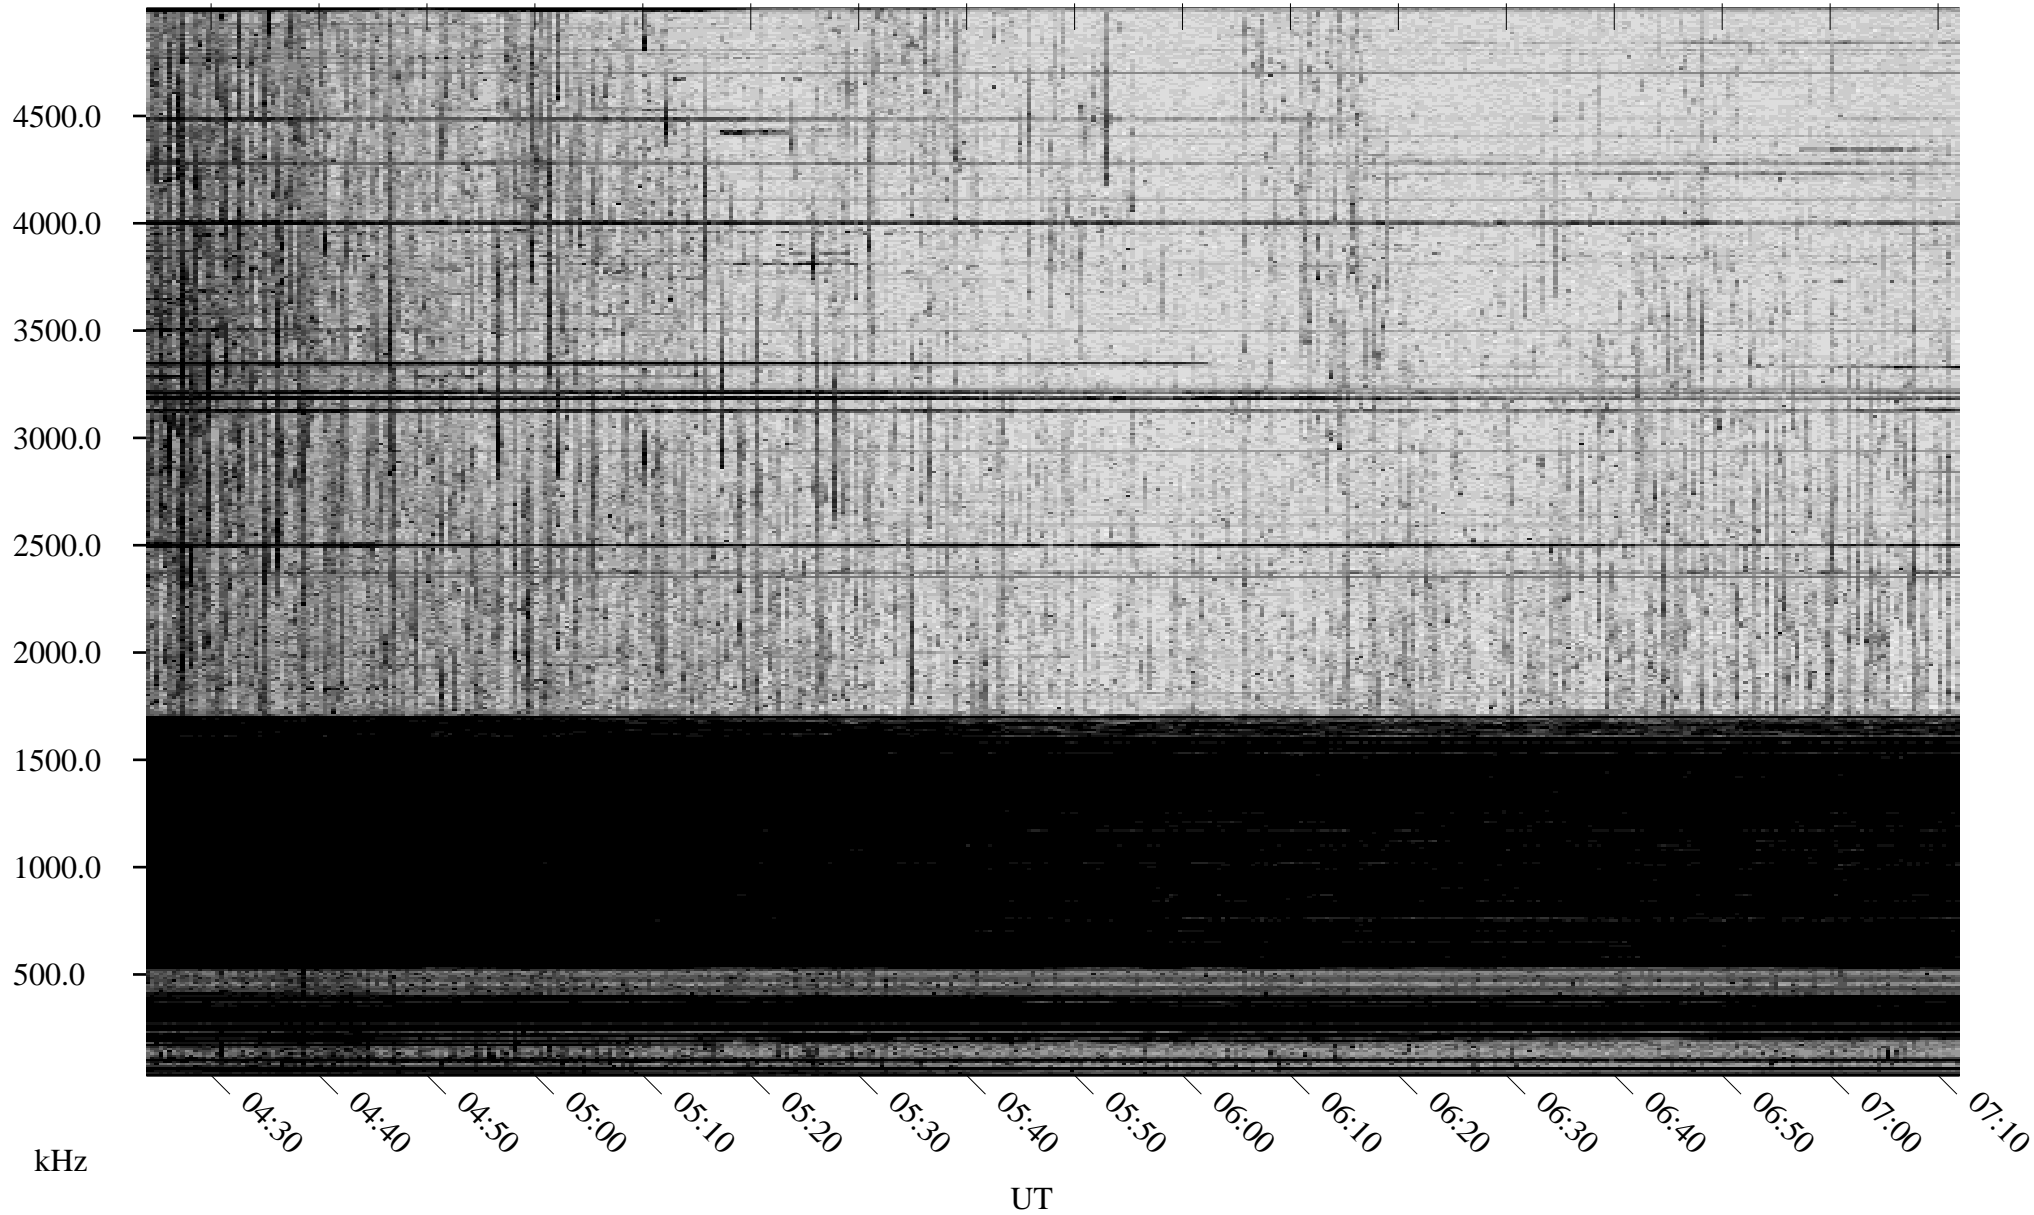

# 04/17/2009 Churchill, Manitoba

Linear Scale    Black = 161    White = 15

ch091071.r00SUm max\_12

Page 1

# 04/17/2009 Churchill, Manitoba

Linear Scale    Black = 161    White = 15

ch091071.r00SUm max\_12

Page 2

# 04/18/2009 Churchill, Manitoba

Linear Scale    Black = 161    White = 15

ch09107l.r00SUm max\_12

Page 3

# 04/18/2009 Churchill, Manitoba

Linear Scale    Black = 161    White = 15

ch091071.r00SUm max\_12

Page 4