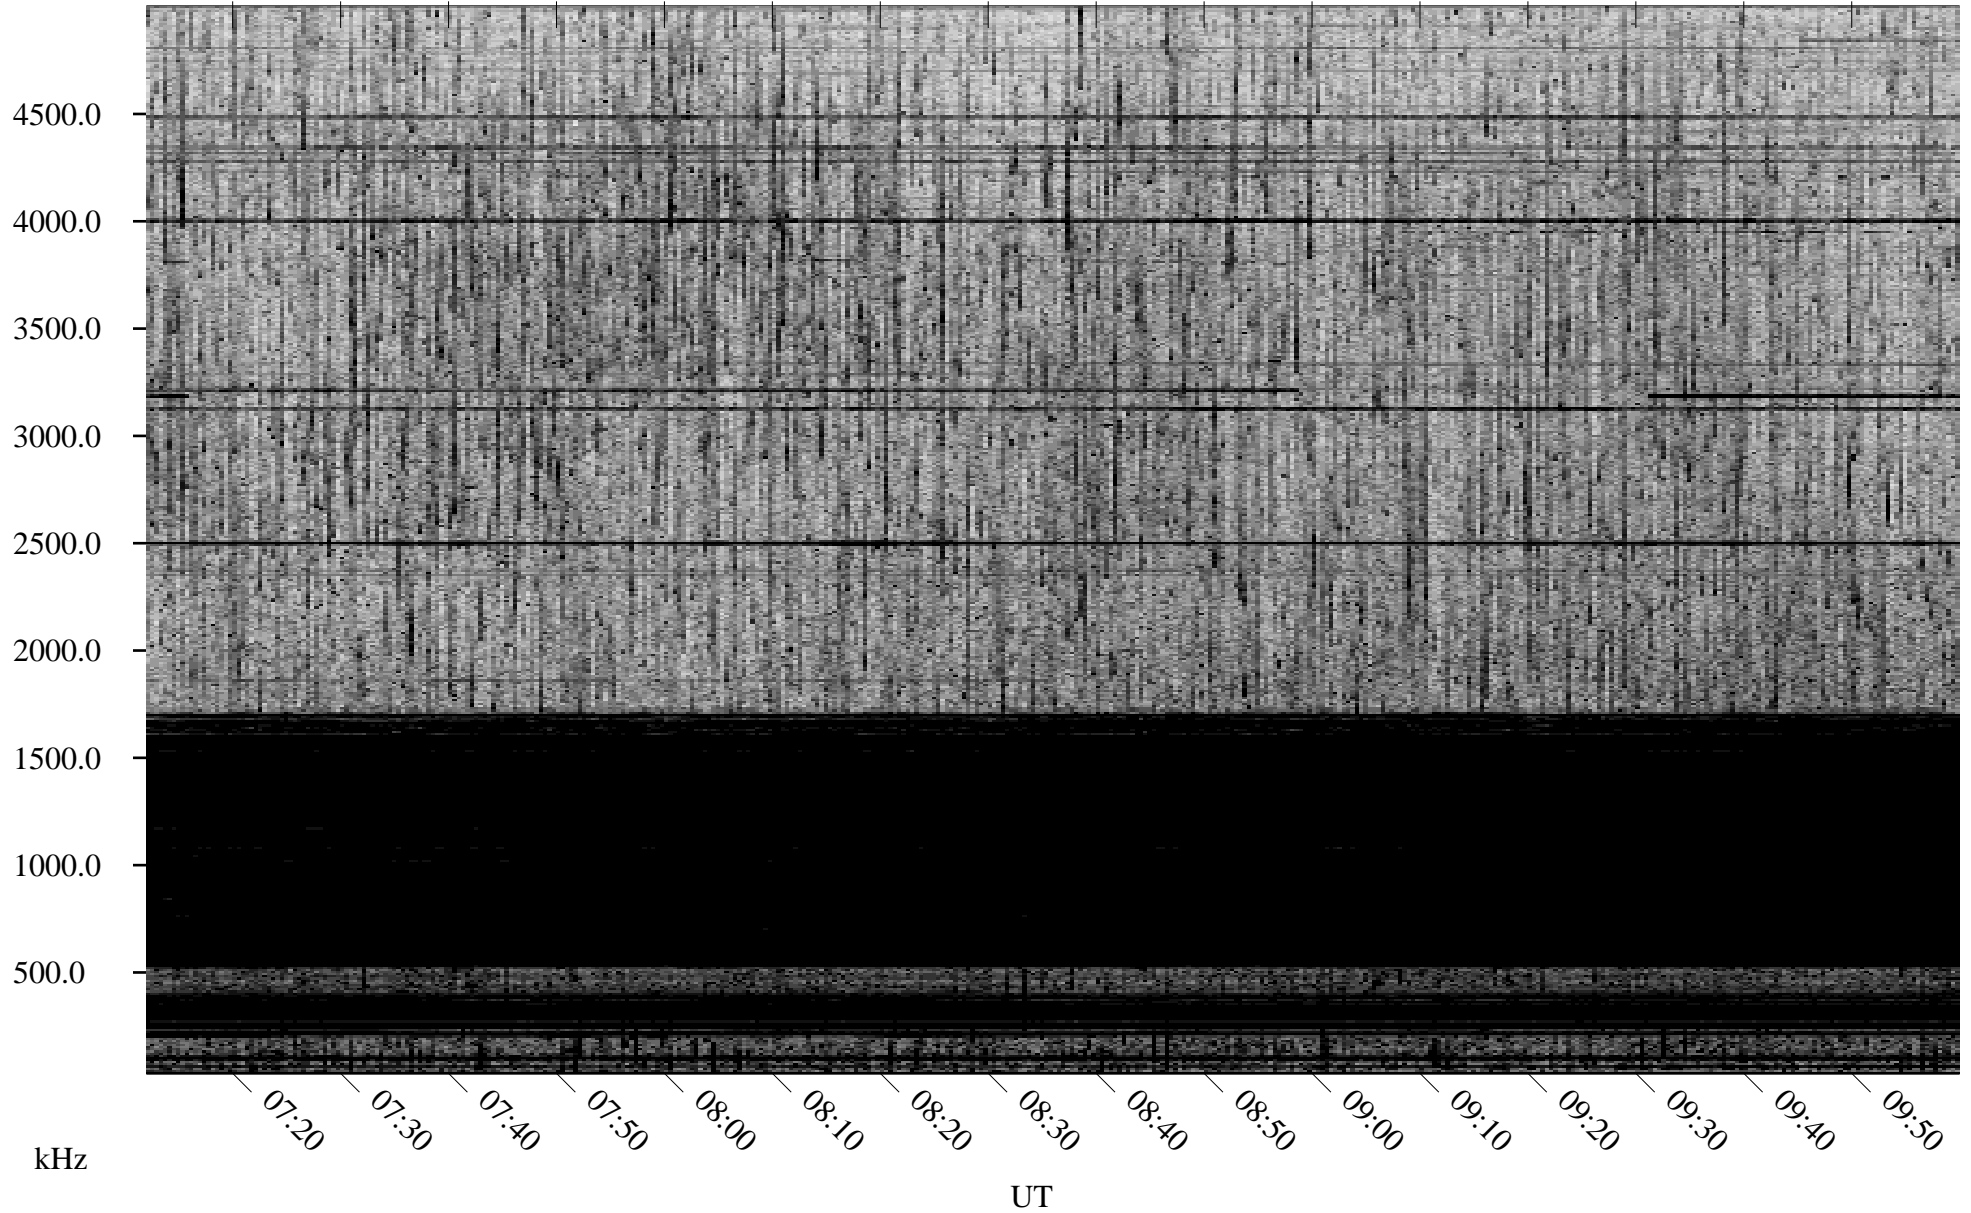

# 04/19/2009 Churchill, Manitoba

Linear Scale    Black = 161    White = 15

ch09108l.r00SUm max\_12

Page 4

# 04/19/2009 Churchill, Manitoba

Linear Scale    Black = 161    White = 15

ch09108l.r00SUm max\_12

Page 5