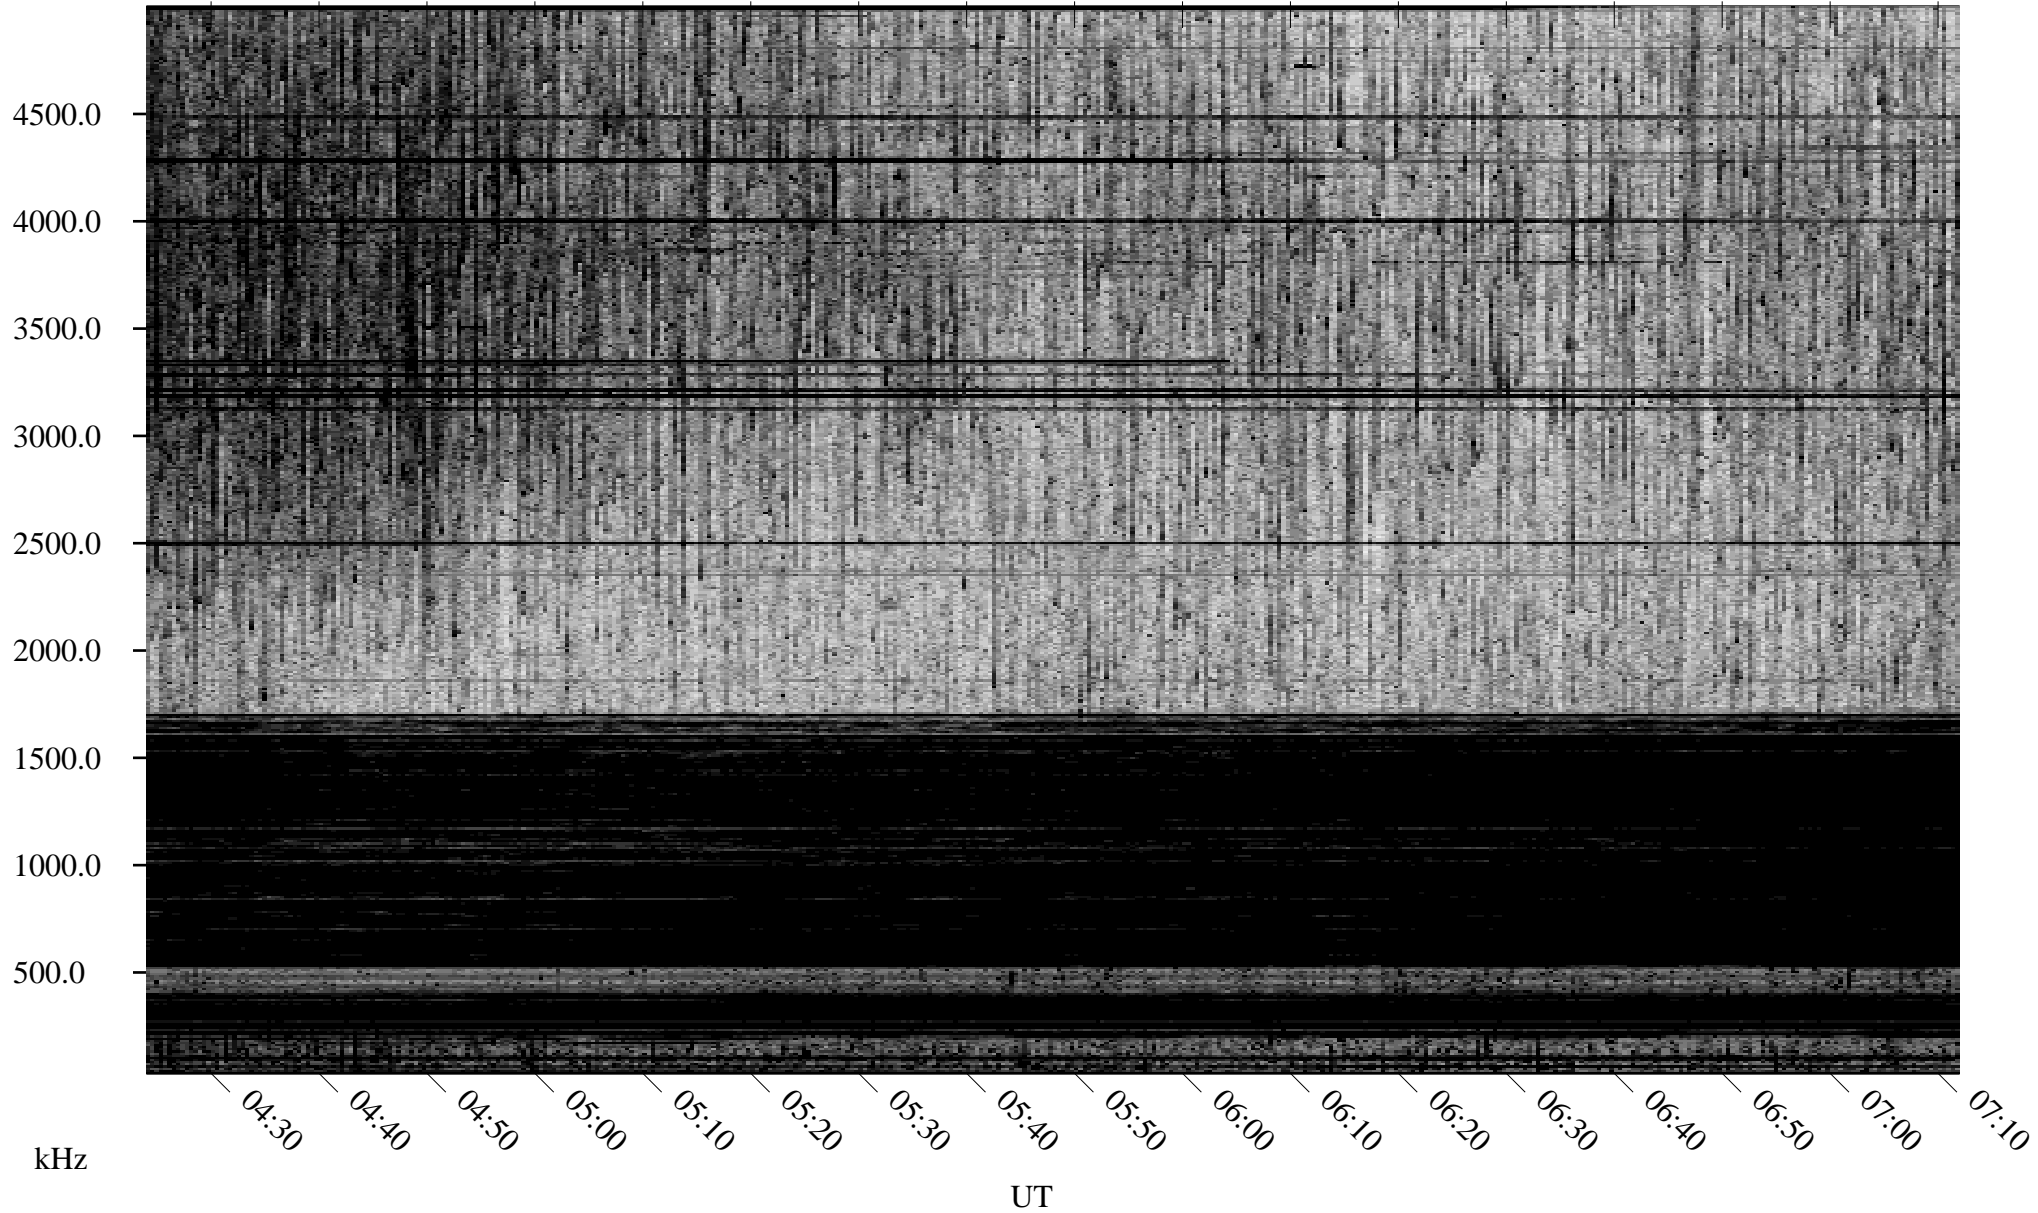

# 04/18/2009 Churchill, Manitoba

Linear Scale    Black = 161    White = 15

ch09108l.r00SUm max\_12

Page 1

# 04/18/2009 Churchill, Manitoba

Linear Scale    Black = 161    White = 15

ch09108l.r00SUm max\_12

Page 2

# 04/19/2009 Churchill, Manitoba

Linear Scale    Black = 161    White = 15

ch09108l.r00SUm max\_12

Page 3

# 04/19/2009 Churchill, Manitoba

Linear Scale    Black = 161    White = 15

ch09108l.r00SUm max\_12

Page 4