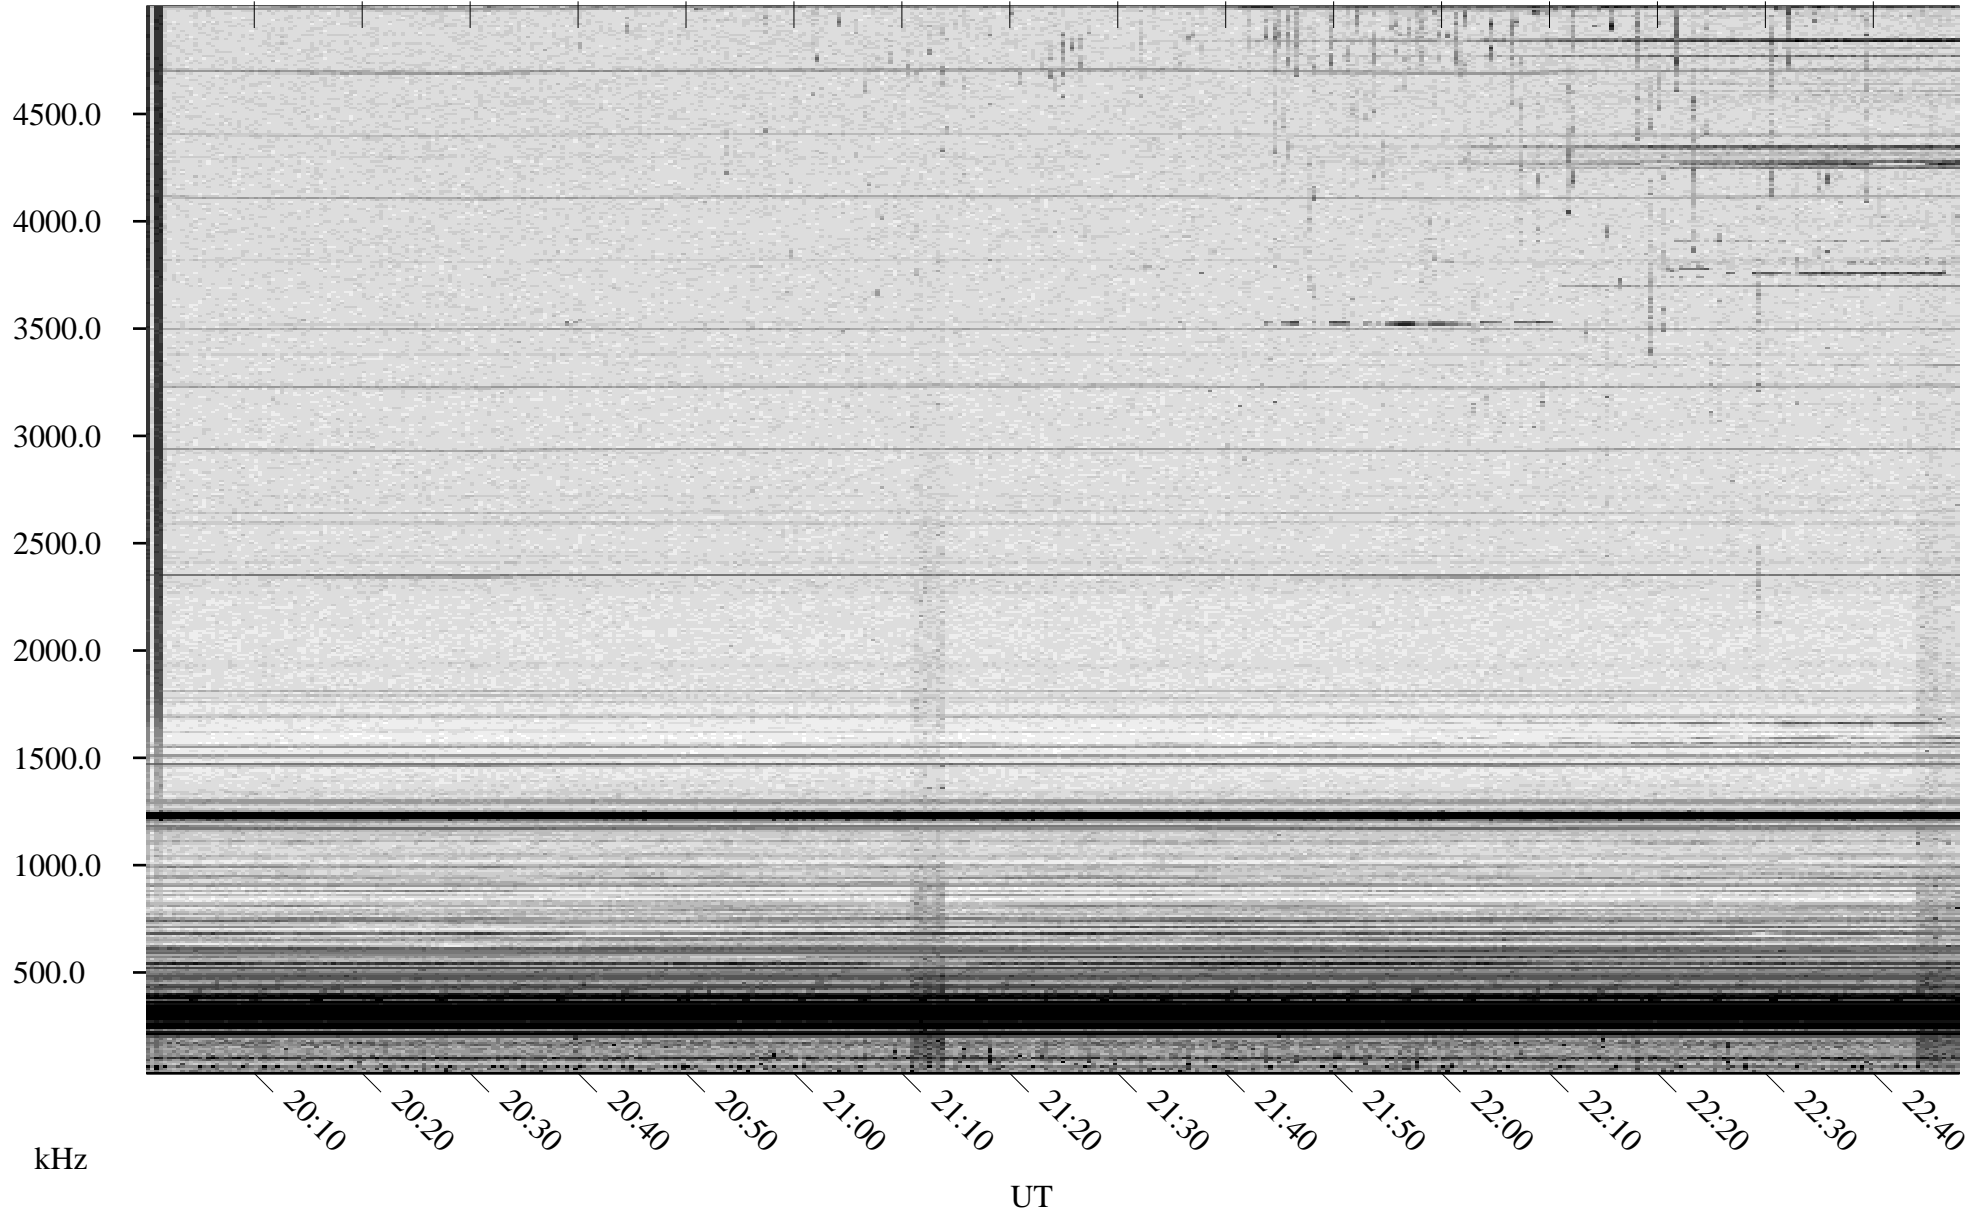

# 04/18/2009 Churchill, Manitoba

Linear Scale    Black = 161    White = 15

ch09108l.r00SUm max\_12

Page 1

# 04/18/2009 Churchill, Manitoba

Linear Scale    Black = 161    White = 15

ch09108l.r00SUm max\_12

Page 2

# 04/19/2009 Churchill, Manitoba

Linear Scale    Black = 161    White = 15

ch09108l.r00SUm max\_12

Page 3

# 04/19/2009 Churchill, Manitoba

Linear Scale    Black = 161    White = 15

ch09108l.r00SUm max\_12

Page 4