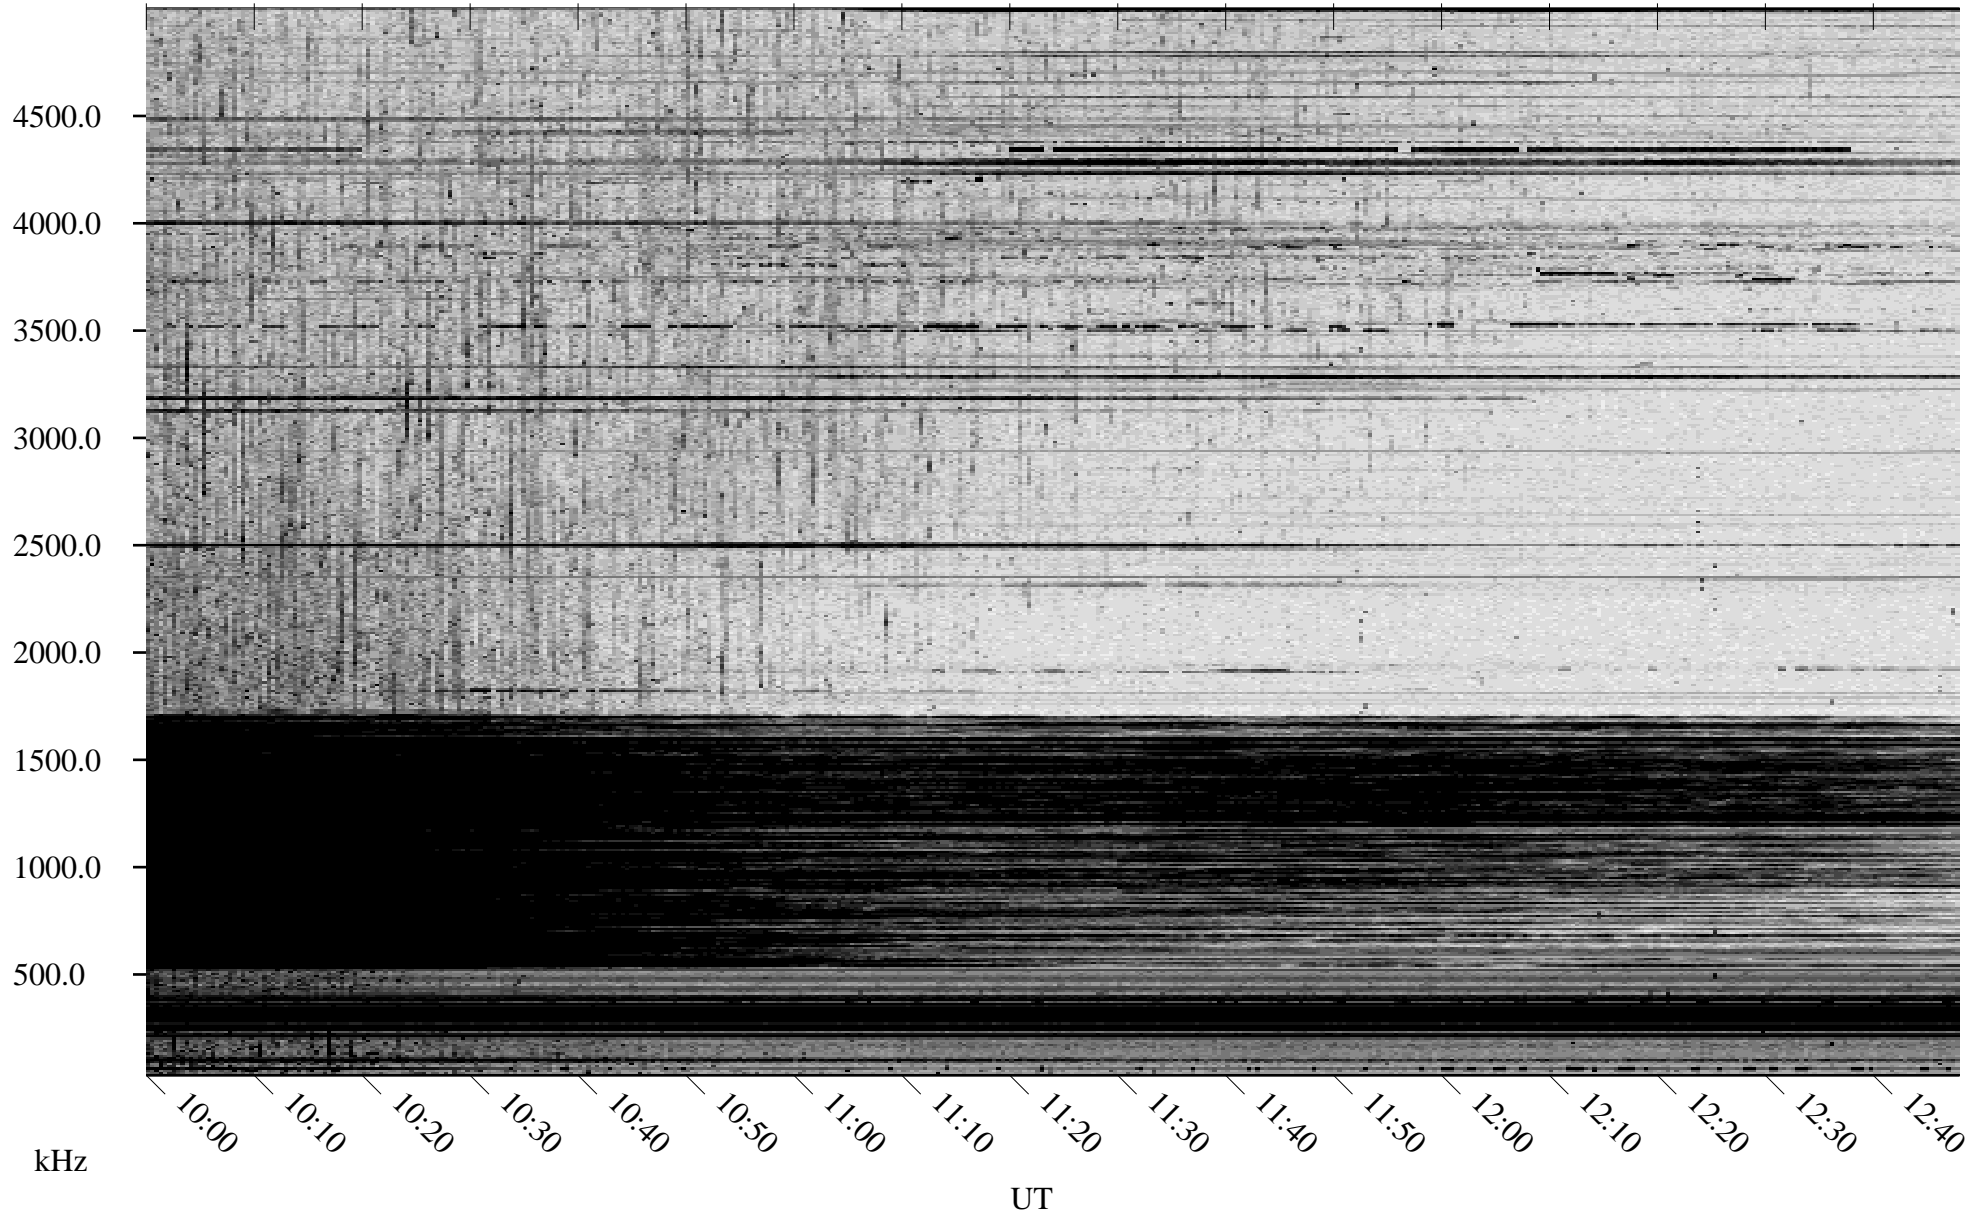

# 04/19/2009 Churchill, Manitoba

Linear Scale    Black = 161    White = 15

ch09108l.r00SUm max\_12

Page 5

# 04/19/2009 Churchill, Manitoba

Linear Scale    Black = 161    White = 15

ch09108l.r00SUm max\_12

Page 6