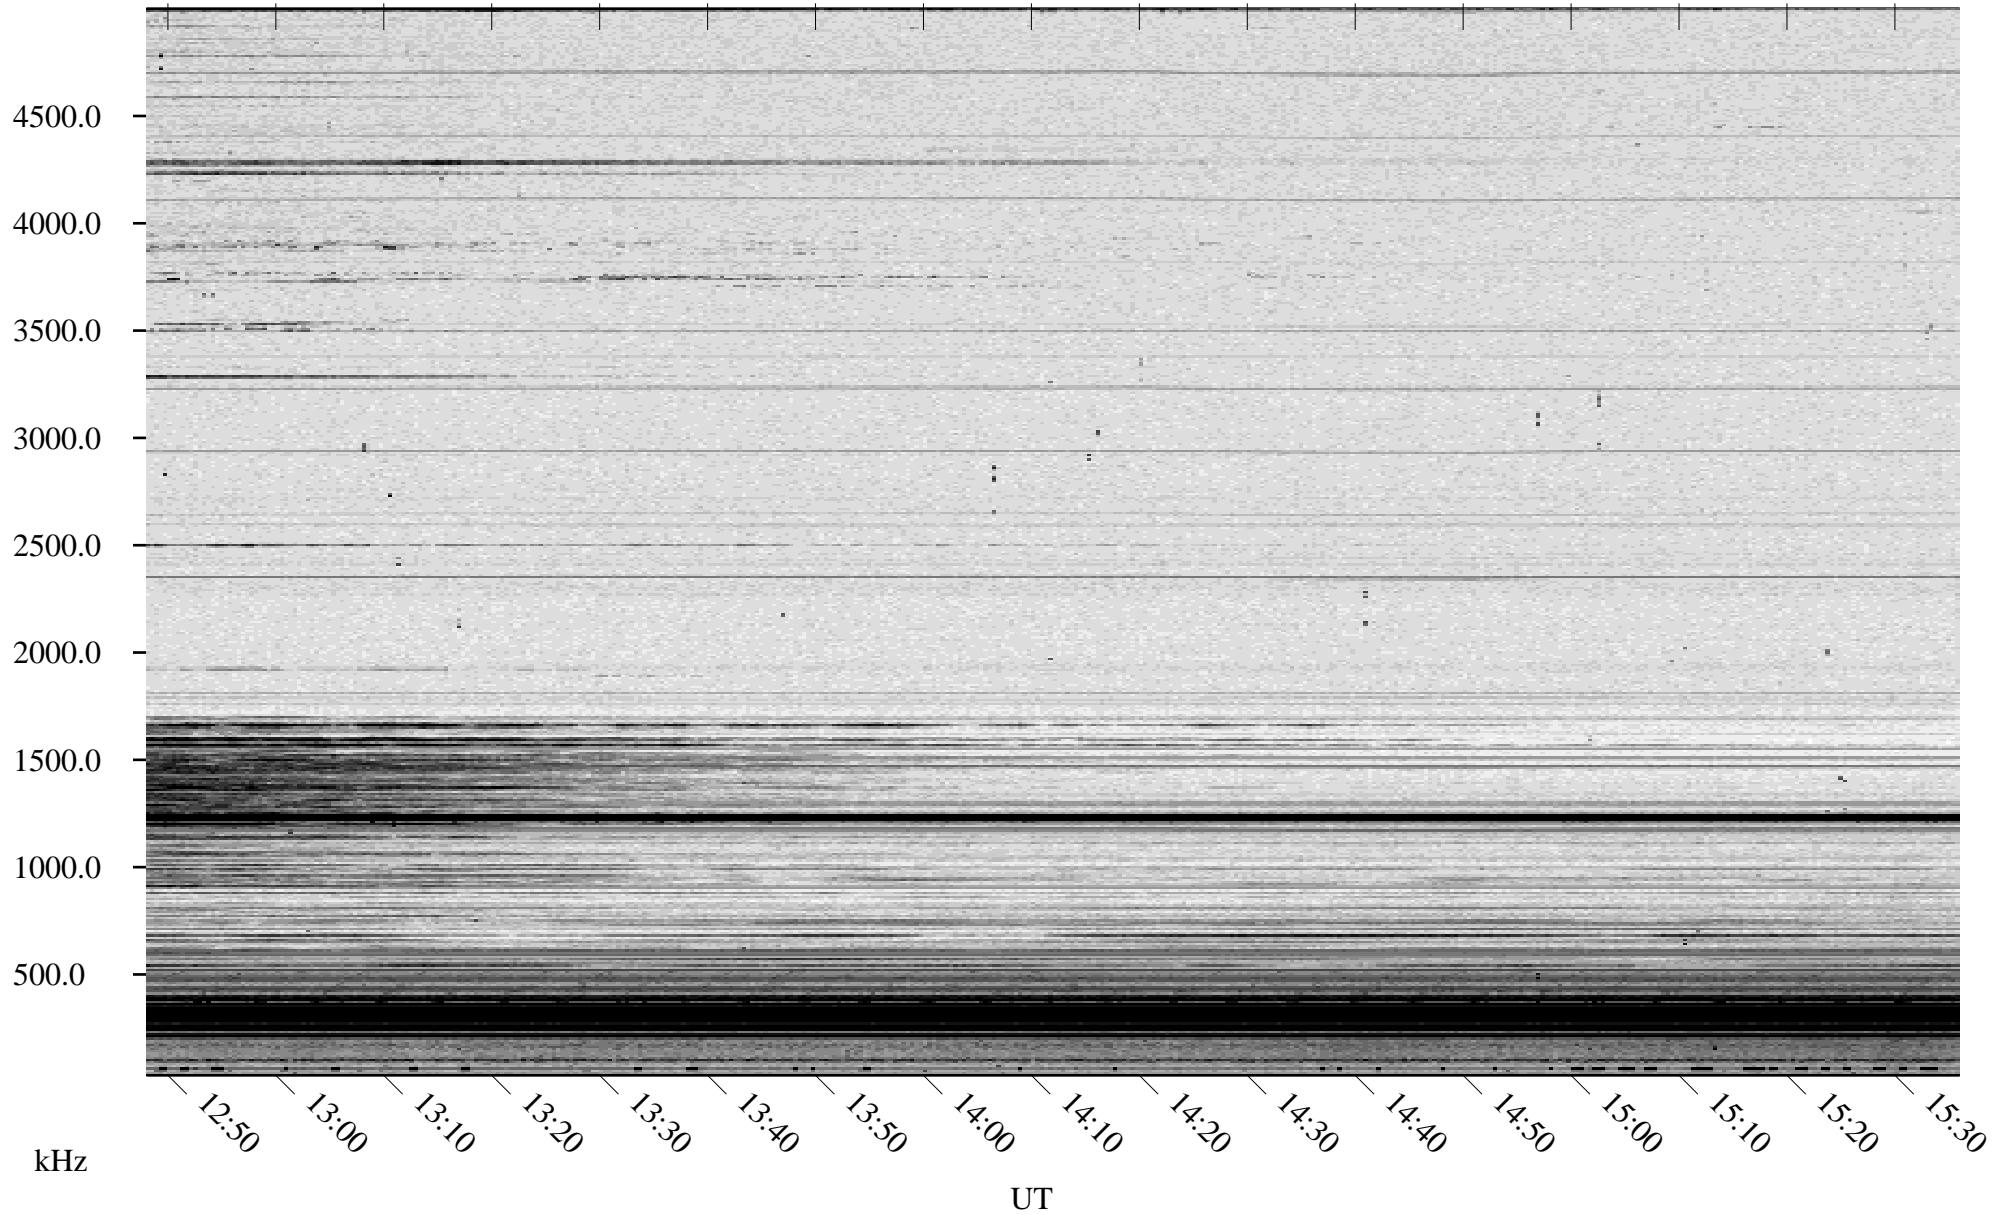

# 04/19/2009 Churchill, Manitoba

Linear Scale    Black = 161    White = 15

ch09108l.r00SUm max\_12

Page 6

# 04/19/2009 Churchill, Manitoba

Linear Scale    Black = 161    White = 15

ch09108l.r00SUm max\_12

Page 7