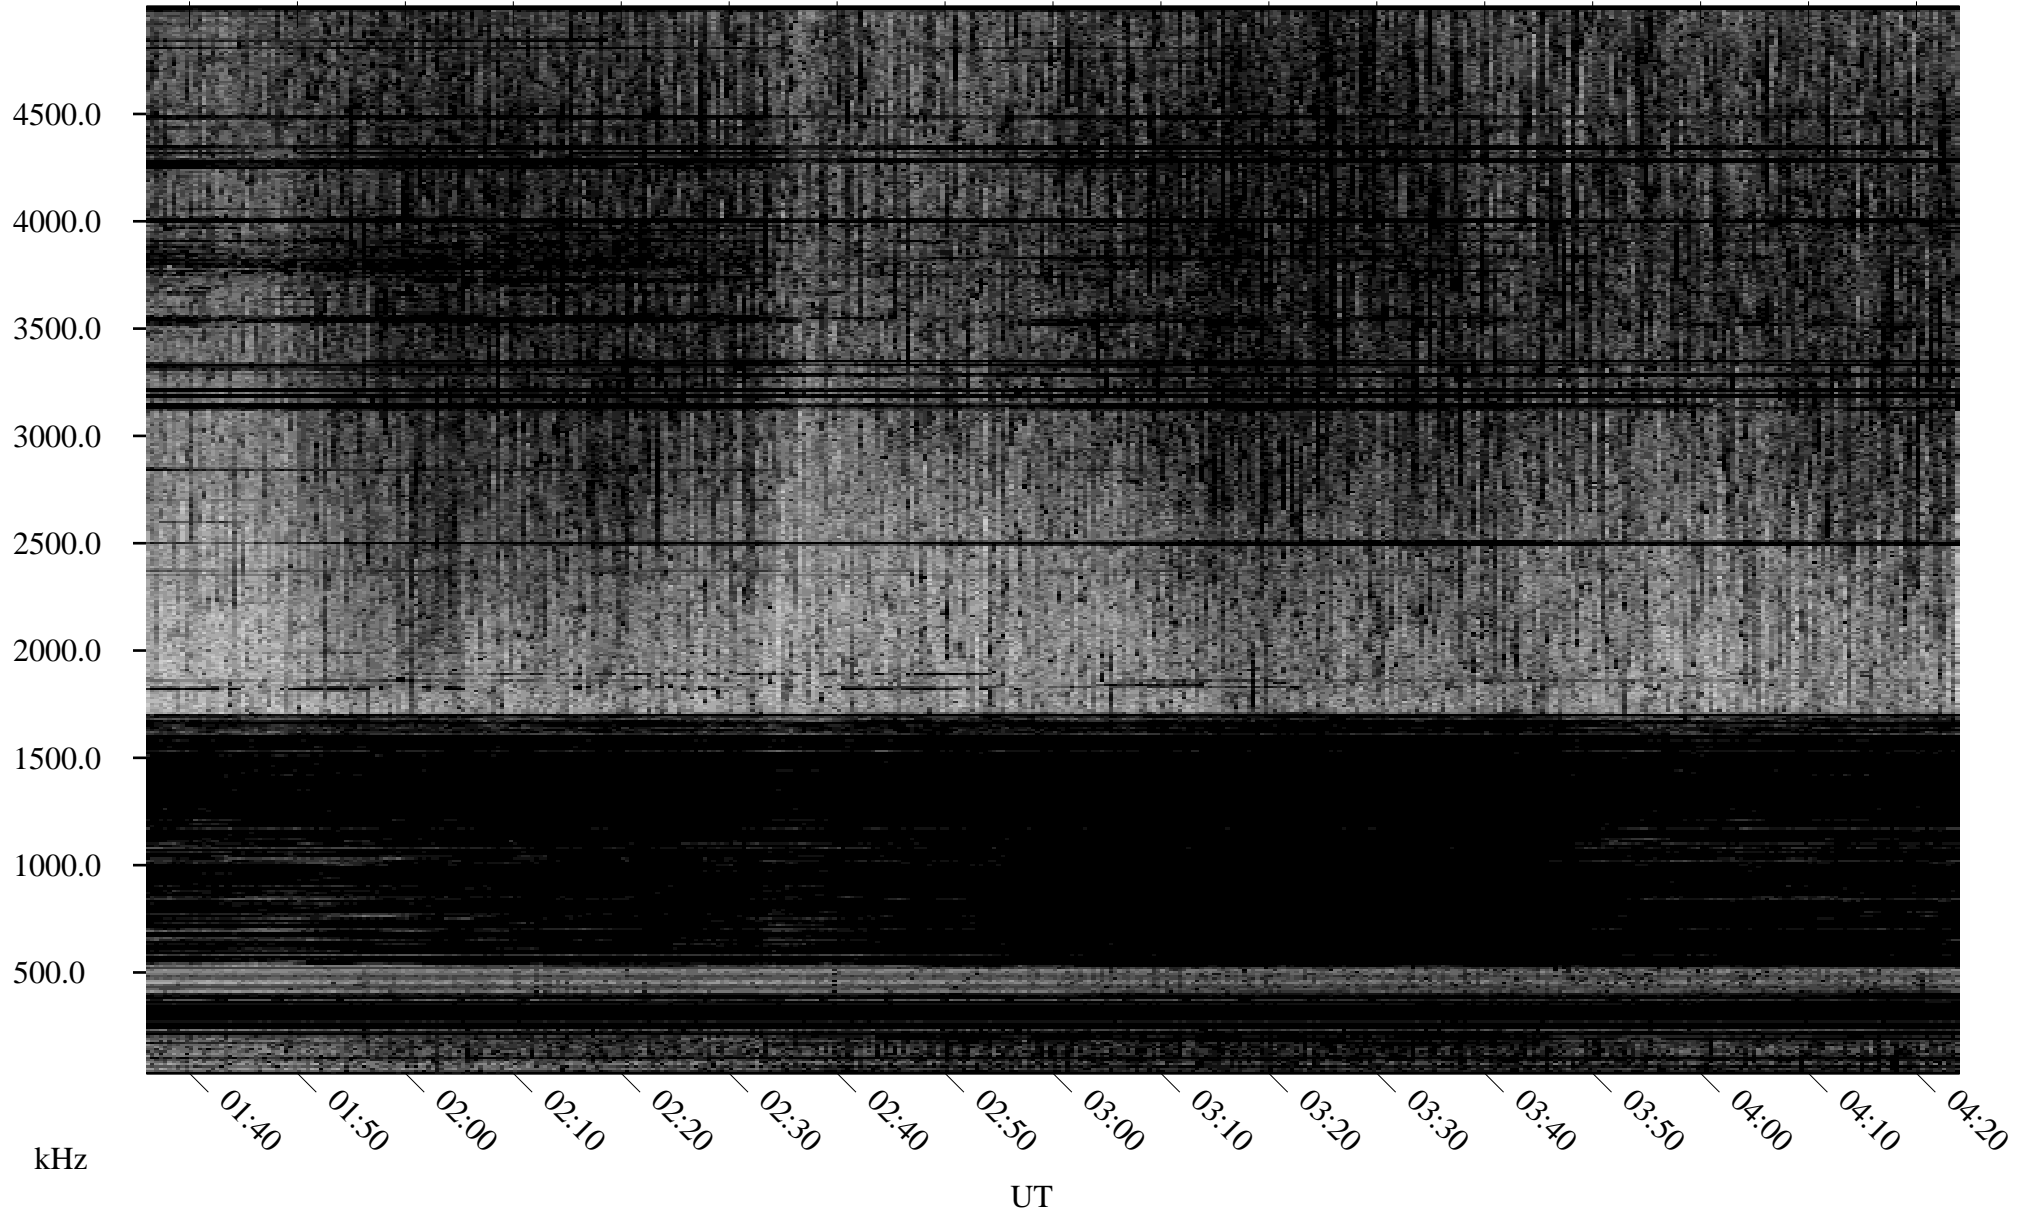

# 04/18/2009 Churchill, Manitoba

Linear Scale    Black = 161    White = 15

ch09108l.r00SUm max\_12

Page 1

# 04/18/2009 Churchill, Manitoba

Linear Scale    Black = 161    White = 15

ch09108l.r00SUm max\_12

Page 2

# 04/19/2009 Churchill, Manitoba

Linear Scale    Black = 161    White = 15

ch09108l.r00SUm max\_12

Page 3

# 04/19/2009 Churchill, Manitoba

Linear Scale    Black = 161    White = 15

ch09108l.r00SUm max\_12

Page 4