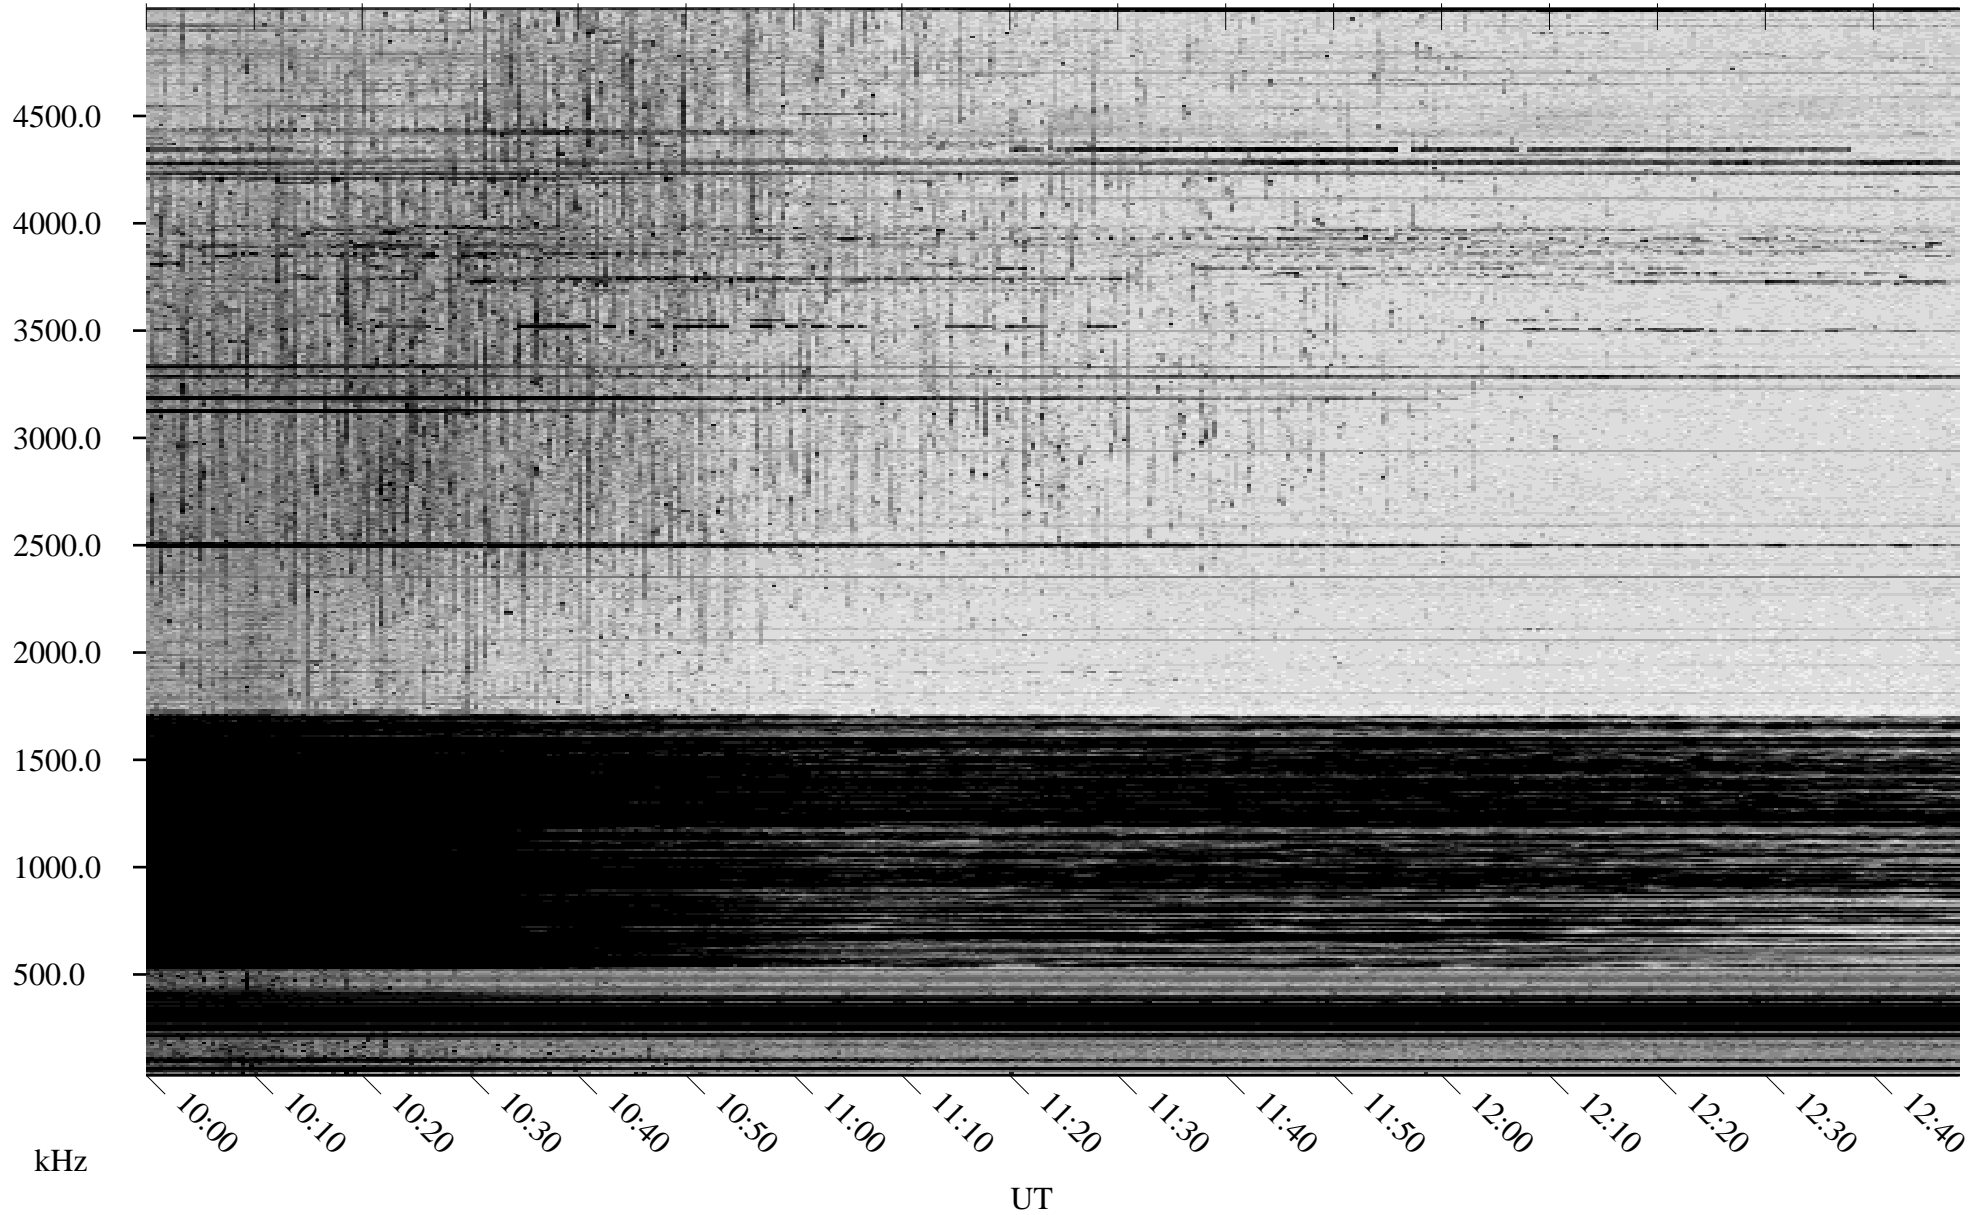

# 04/20/2009 Churchill, Manitoba

Linear Scale    Black = 161    White = 15

ch09109l.r00SUm max\_12

Page 5

# 04/20/2009 Churchill, Manitoba

Linear Scale    Black = 161    White = 15

ch09109l.r00SUm max\_12

Page 6