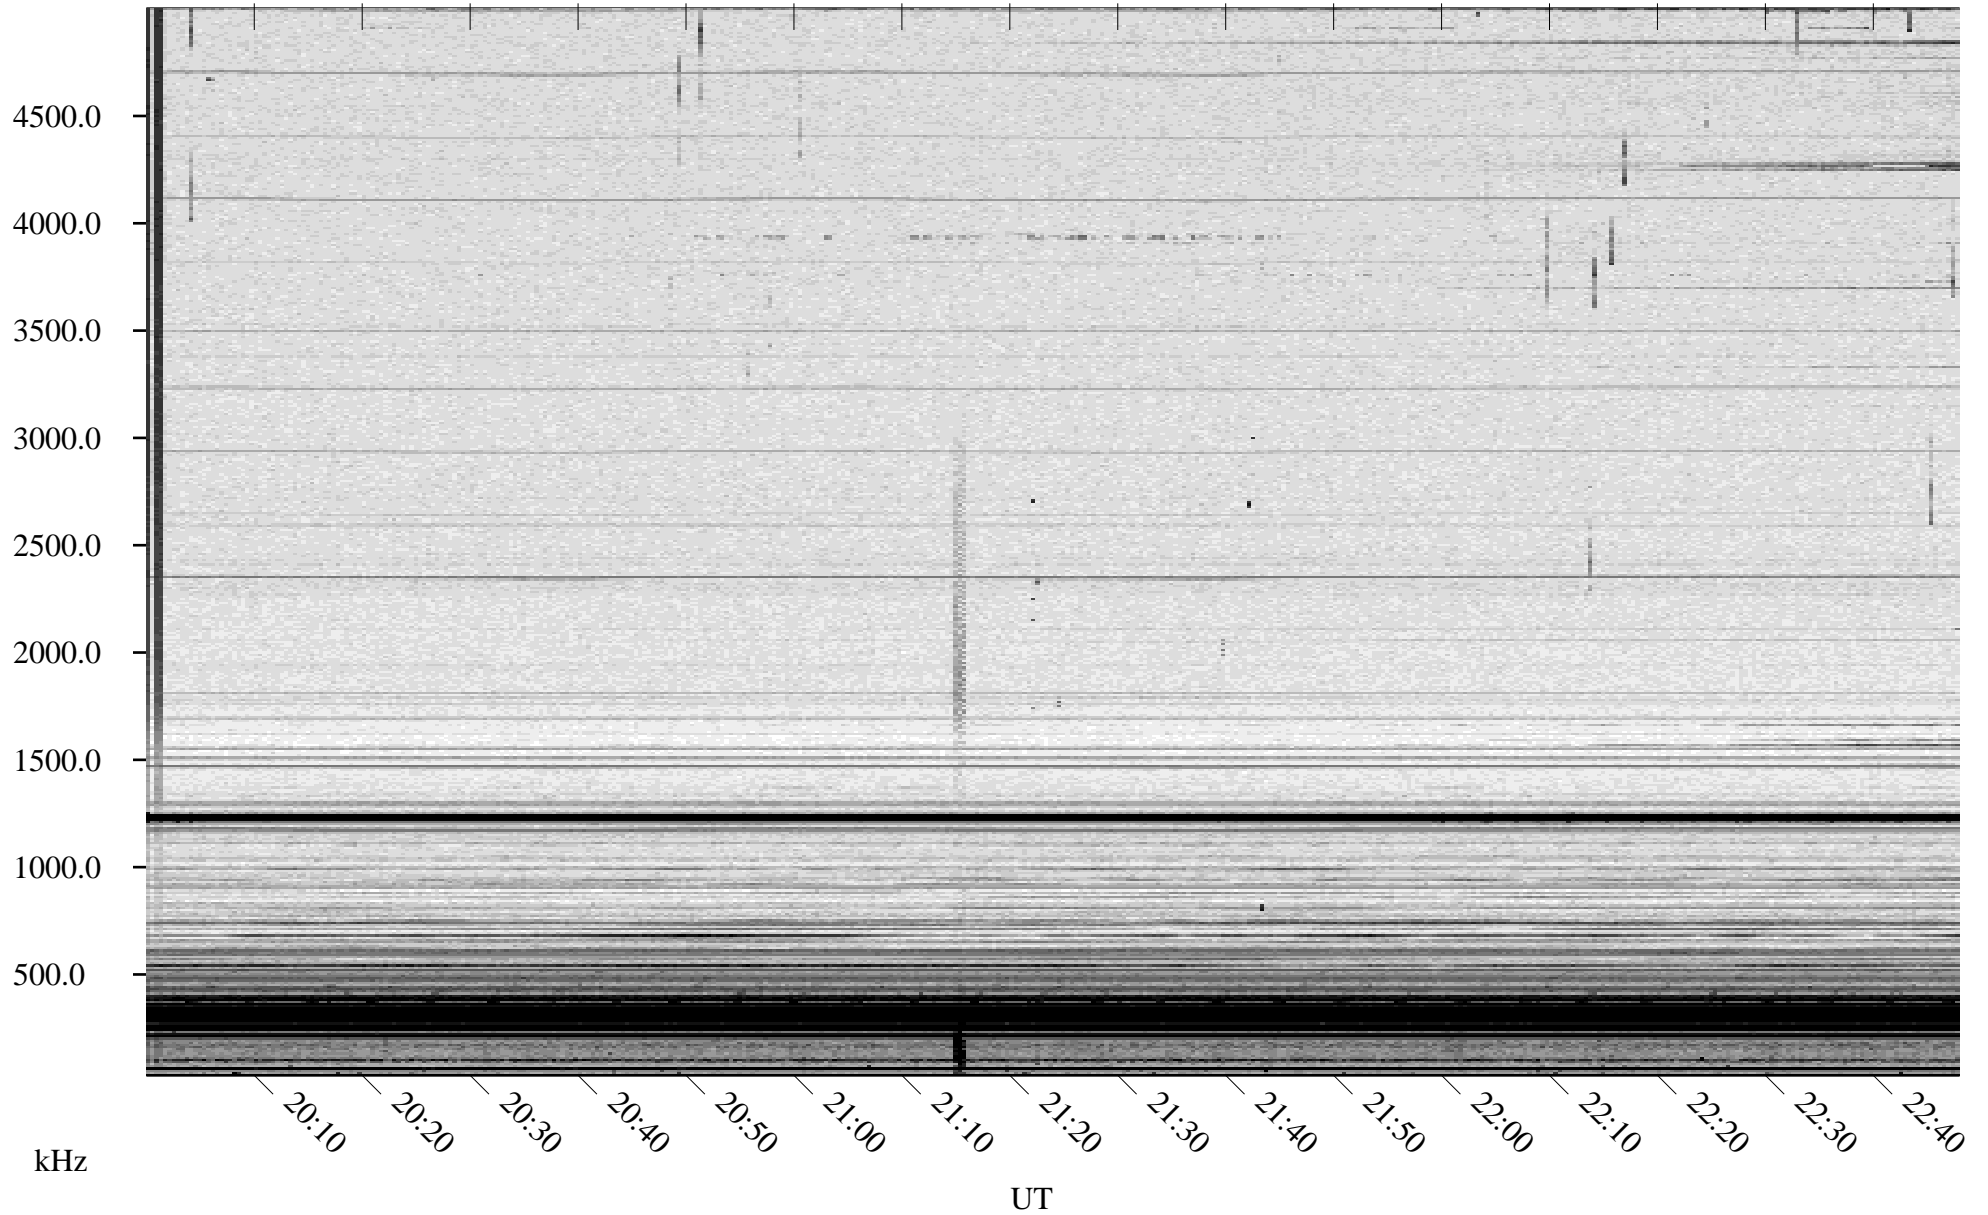

# 04/19/2009 Churchill, Manitoba

Linear Scale    Black = 161    White = 15

ch09109l.r00SUm max\_12

Page 1

# 04/19/2009 Churchill, Manitoba

Linear Scale    Black = 161    White = 15

ch09109l.r00SUm max\_12

Page 2

# 04/20/2009 Churchill, Manitoba

Linear Scale    Black = 161    White = 15

ch09109l.r00SUm max\_12

Page 3

# 04/20/2009 Churchill, Manitoba

Linear Scale    Black = 161    White = 15

ch09109l.r00SUm max\_12

Page 4