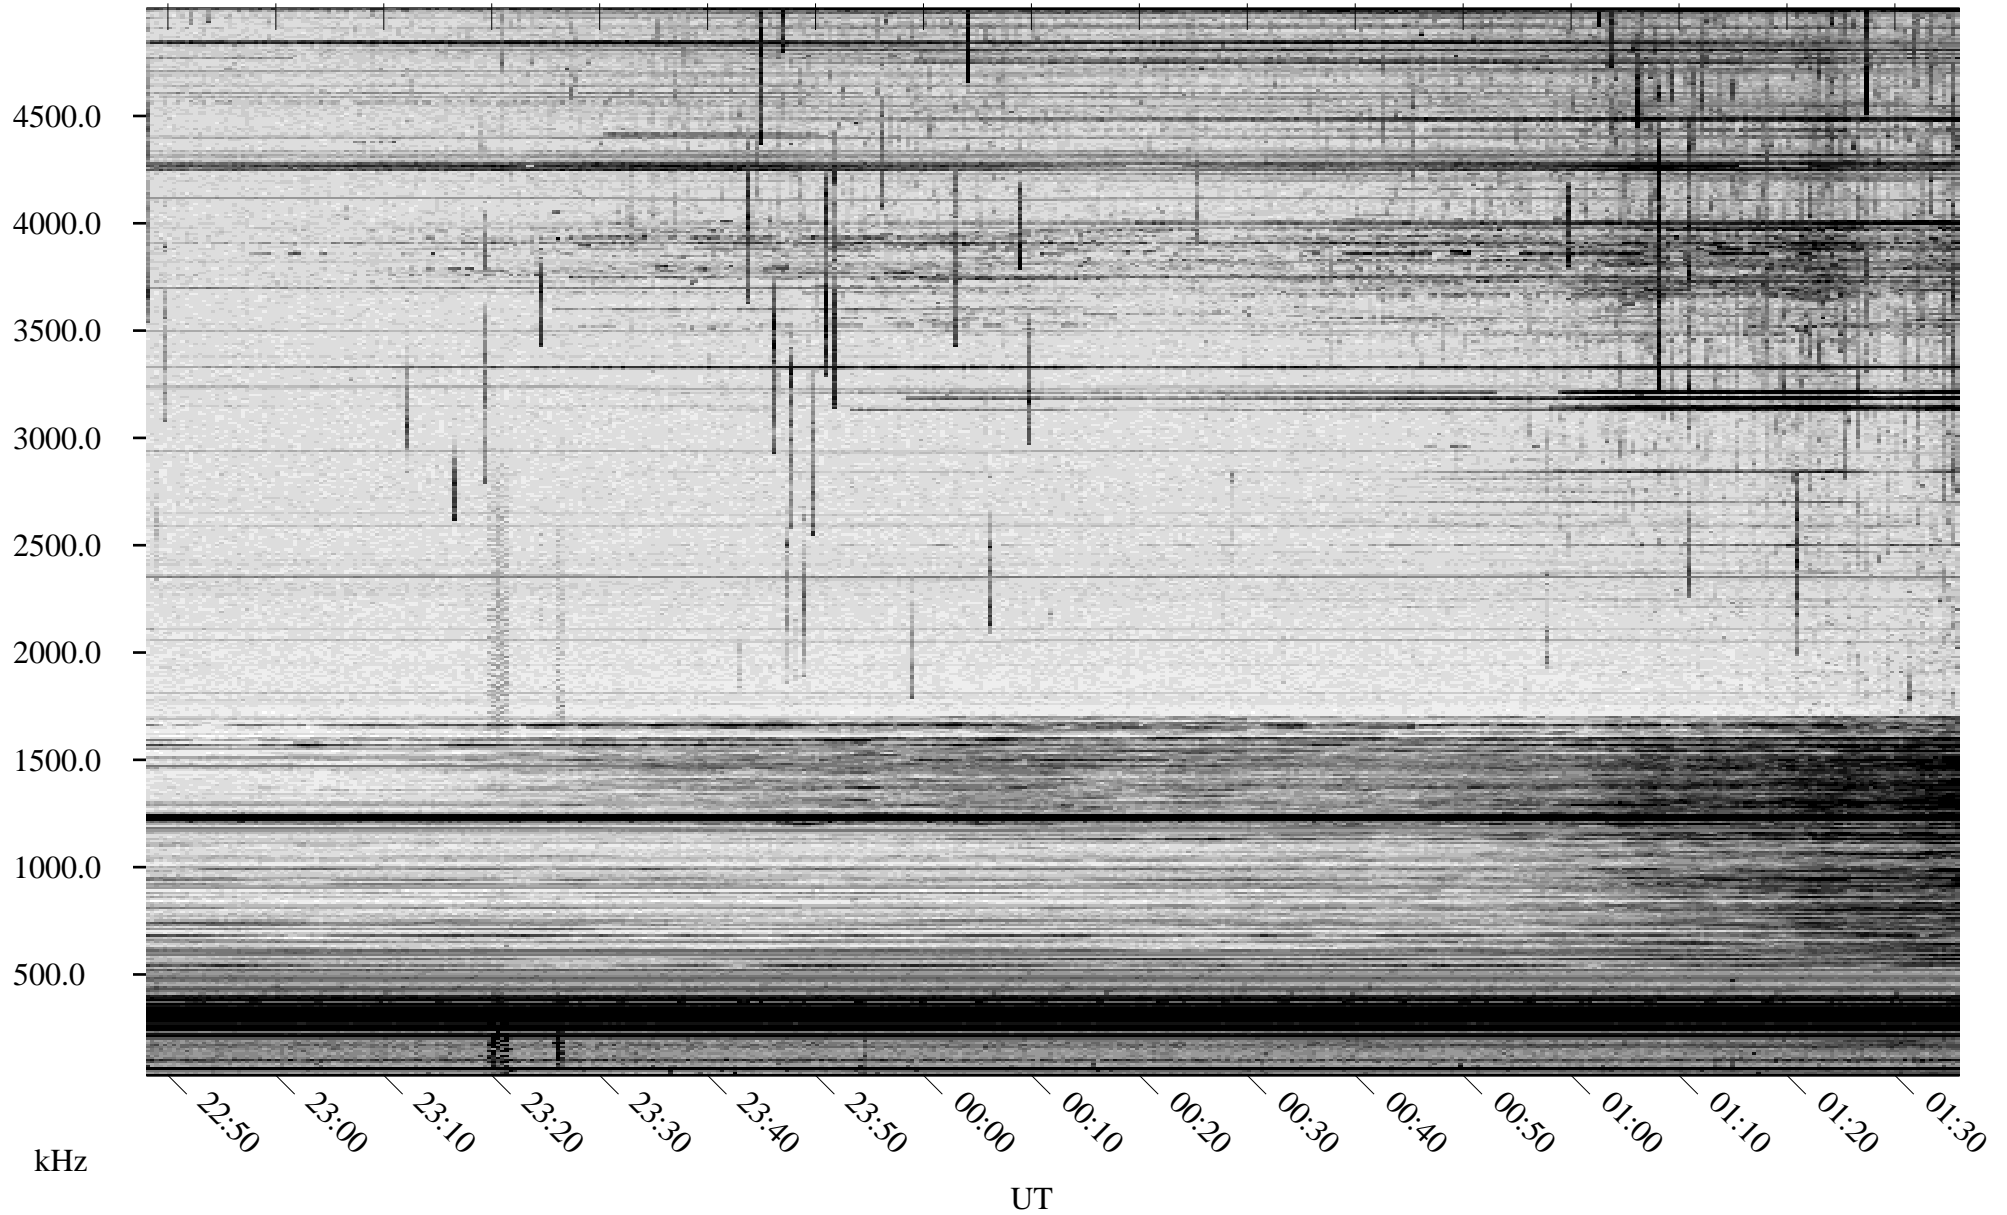

# 04/19/2009 Churchill, Manitoba

Linear Scale    Black = 161    White = 15

ch09109l.r00SUm max\_12

Page 1

# 04/19/2009 Churchill, Manitoba

Linear Scale    Black = 161    White = 15

ch09109l.r00SUm max\_12

Page 2

# 04/20/2009 Churchill, Manitoba

Linear Scale    Black = 161    White = 15

ch09109l.r00SUm max\_12

Page 3

# 04/20/2009 Churchill, Manitoba

Linear Scale    Black = 161    White = 15

ch09109l.r00SUm max\_12

Page 4