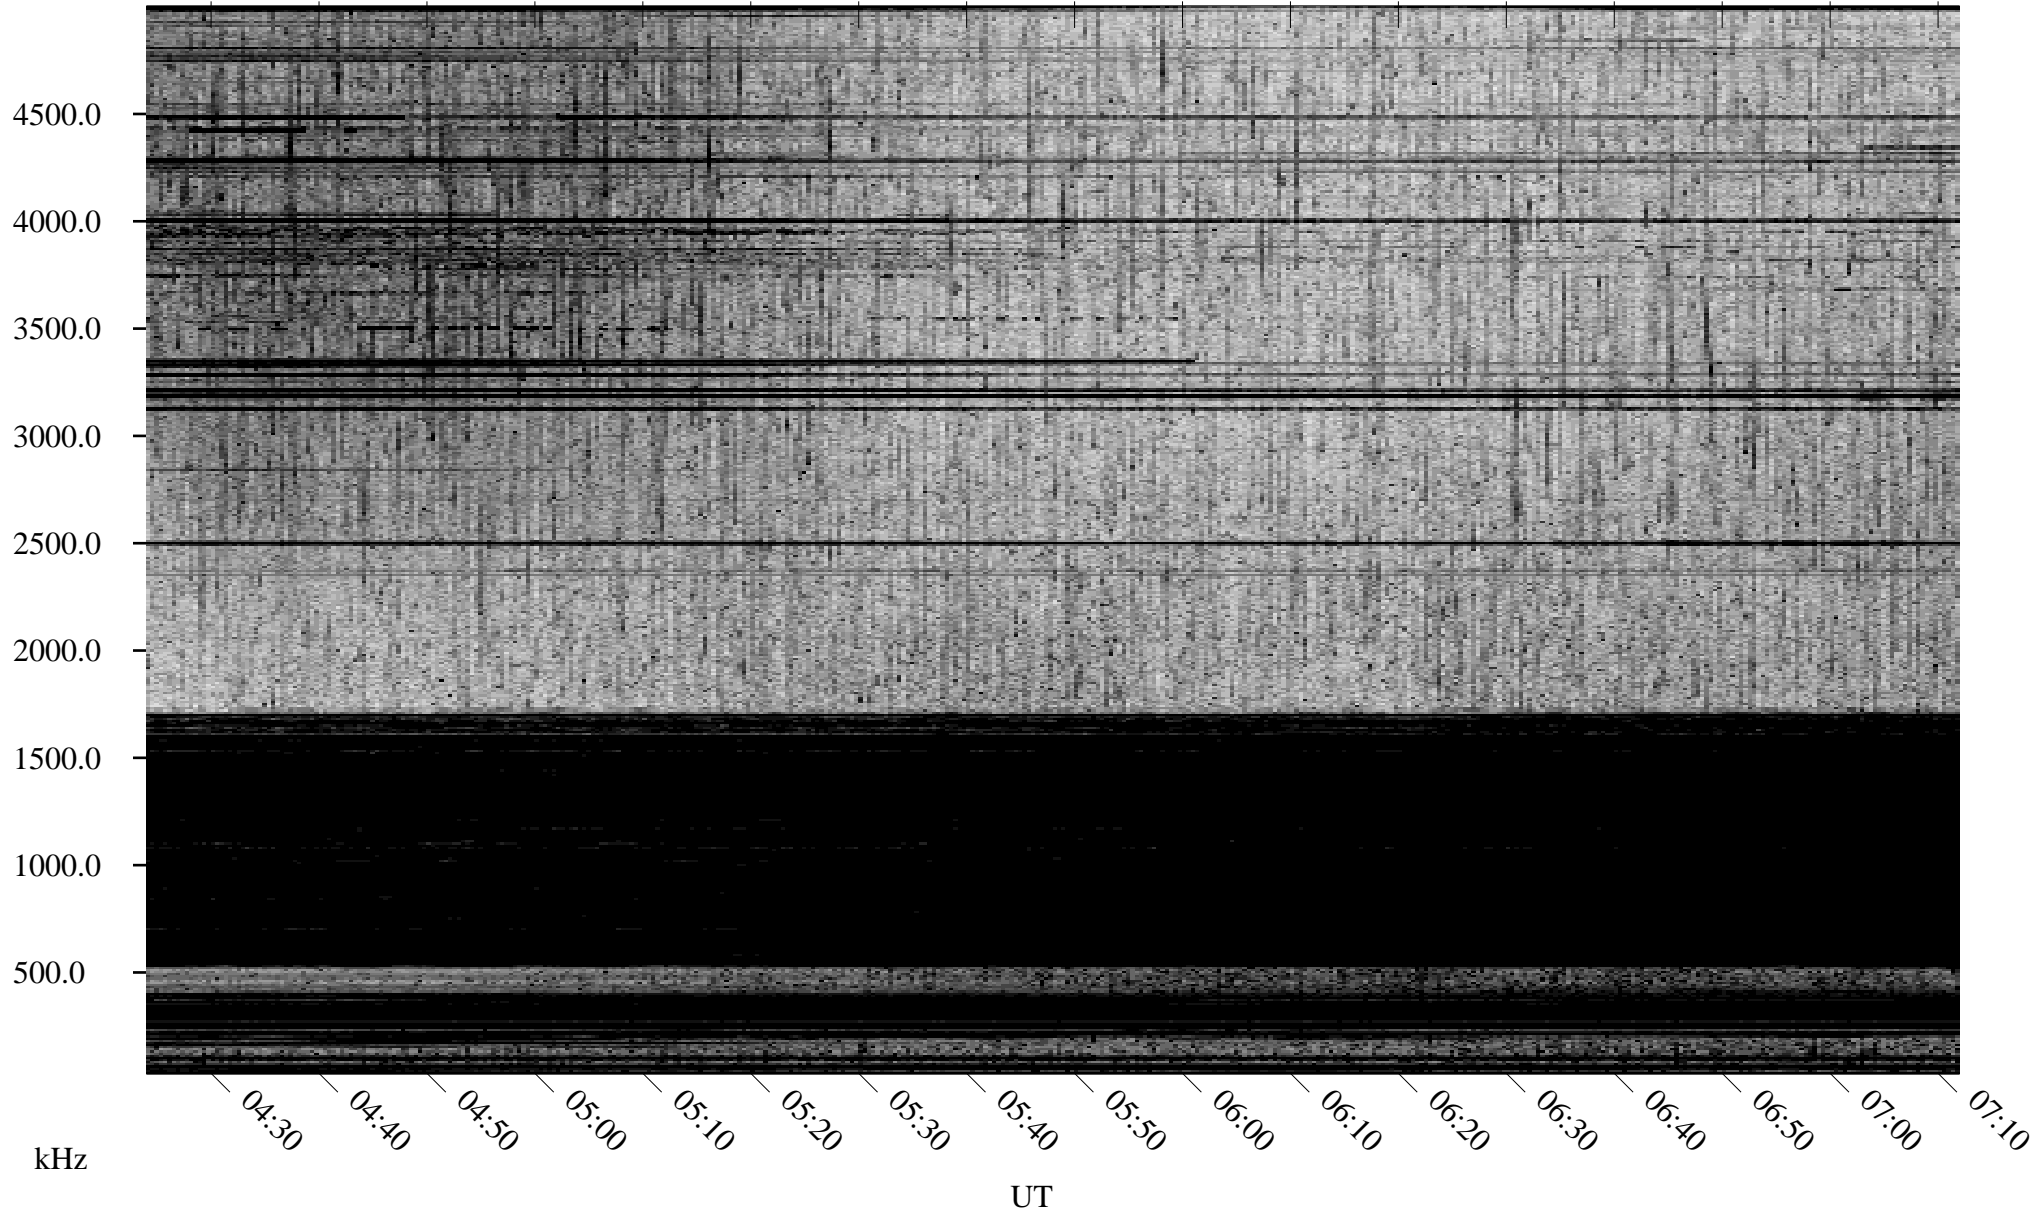

# 04/20/2009 Churchill, Manitoba

Linear Scale    Black = 161    White = 15

ch09109l.r00SUm max\_12

Page 3

# 04/20/2009 Churchill, Manitoba

Linear Scale    Black = 161    White = 15

ch09109l.r00SUm max\_12

Page 4