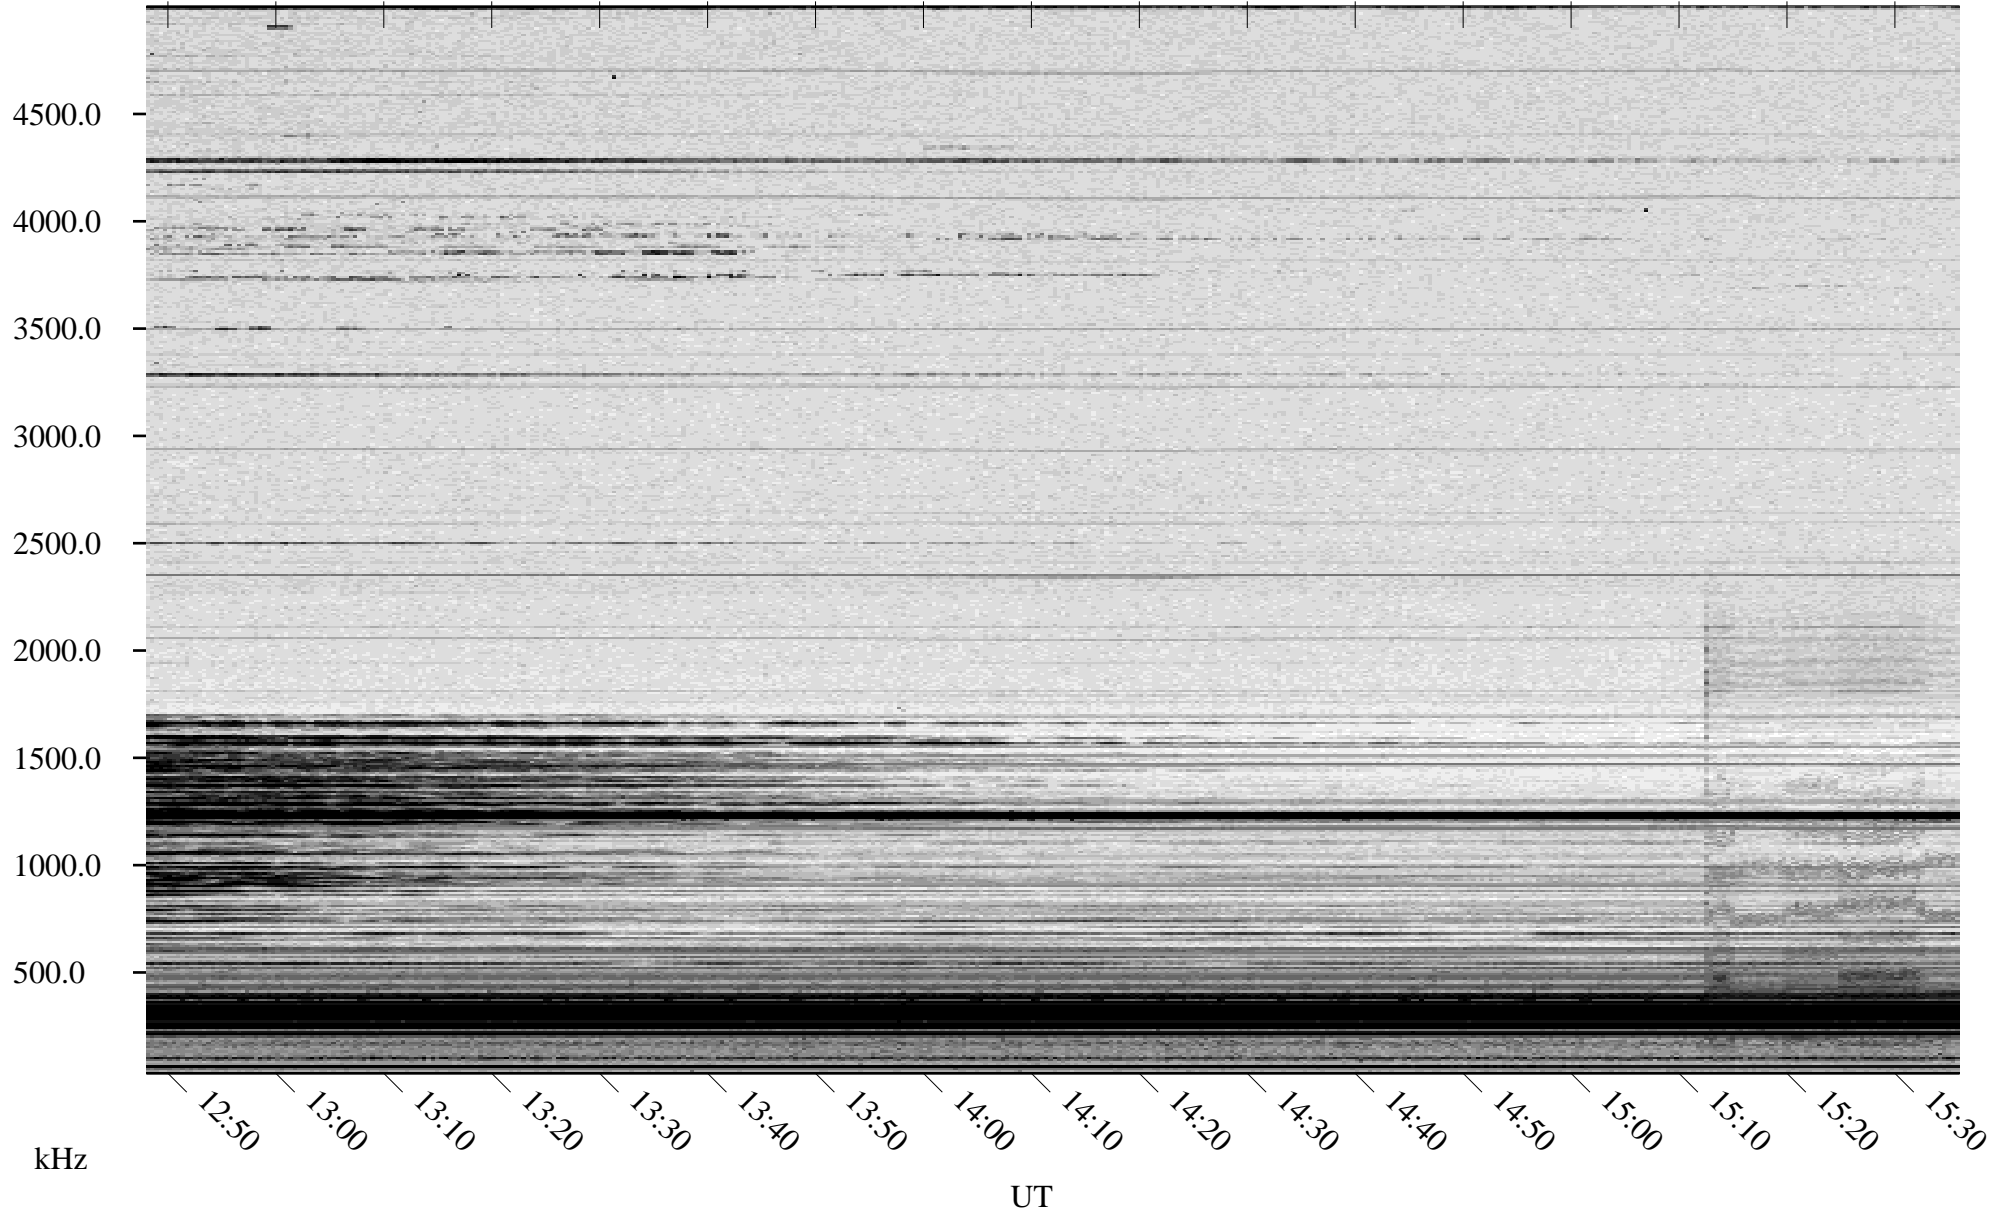

# 04/20/2009 Churchill, Manitoba

Linear Scale    Black = 161    White = 15

ch09109l.r00SUm max\_12

Page 6

# 04/20/2009 Churchill, Manitoba

Linear Scale    Black = 161    White = 15

ch09109l.r00SUm max\_12

Page 7

# 04/20/2009 Churchill, Manitoba

Linear Scale    Black = 161    White = 15

ch091091.r00SUm max\_12

Page 8