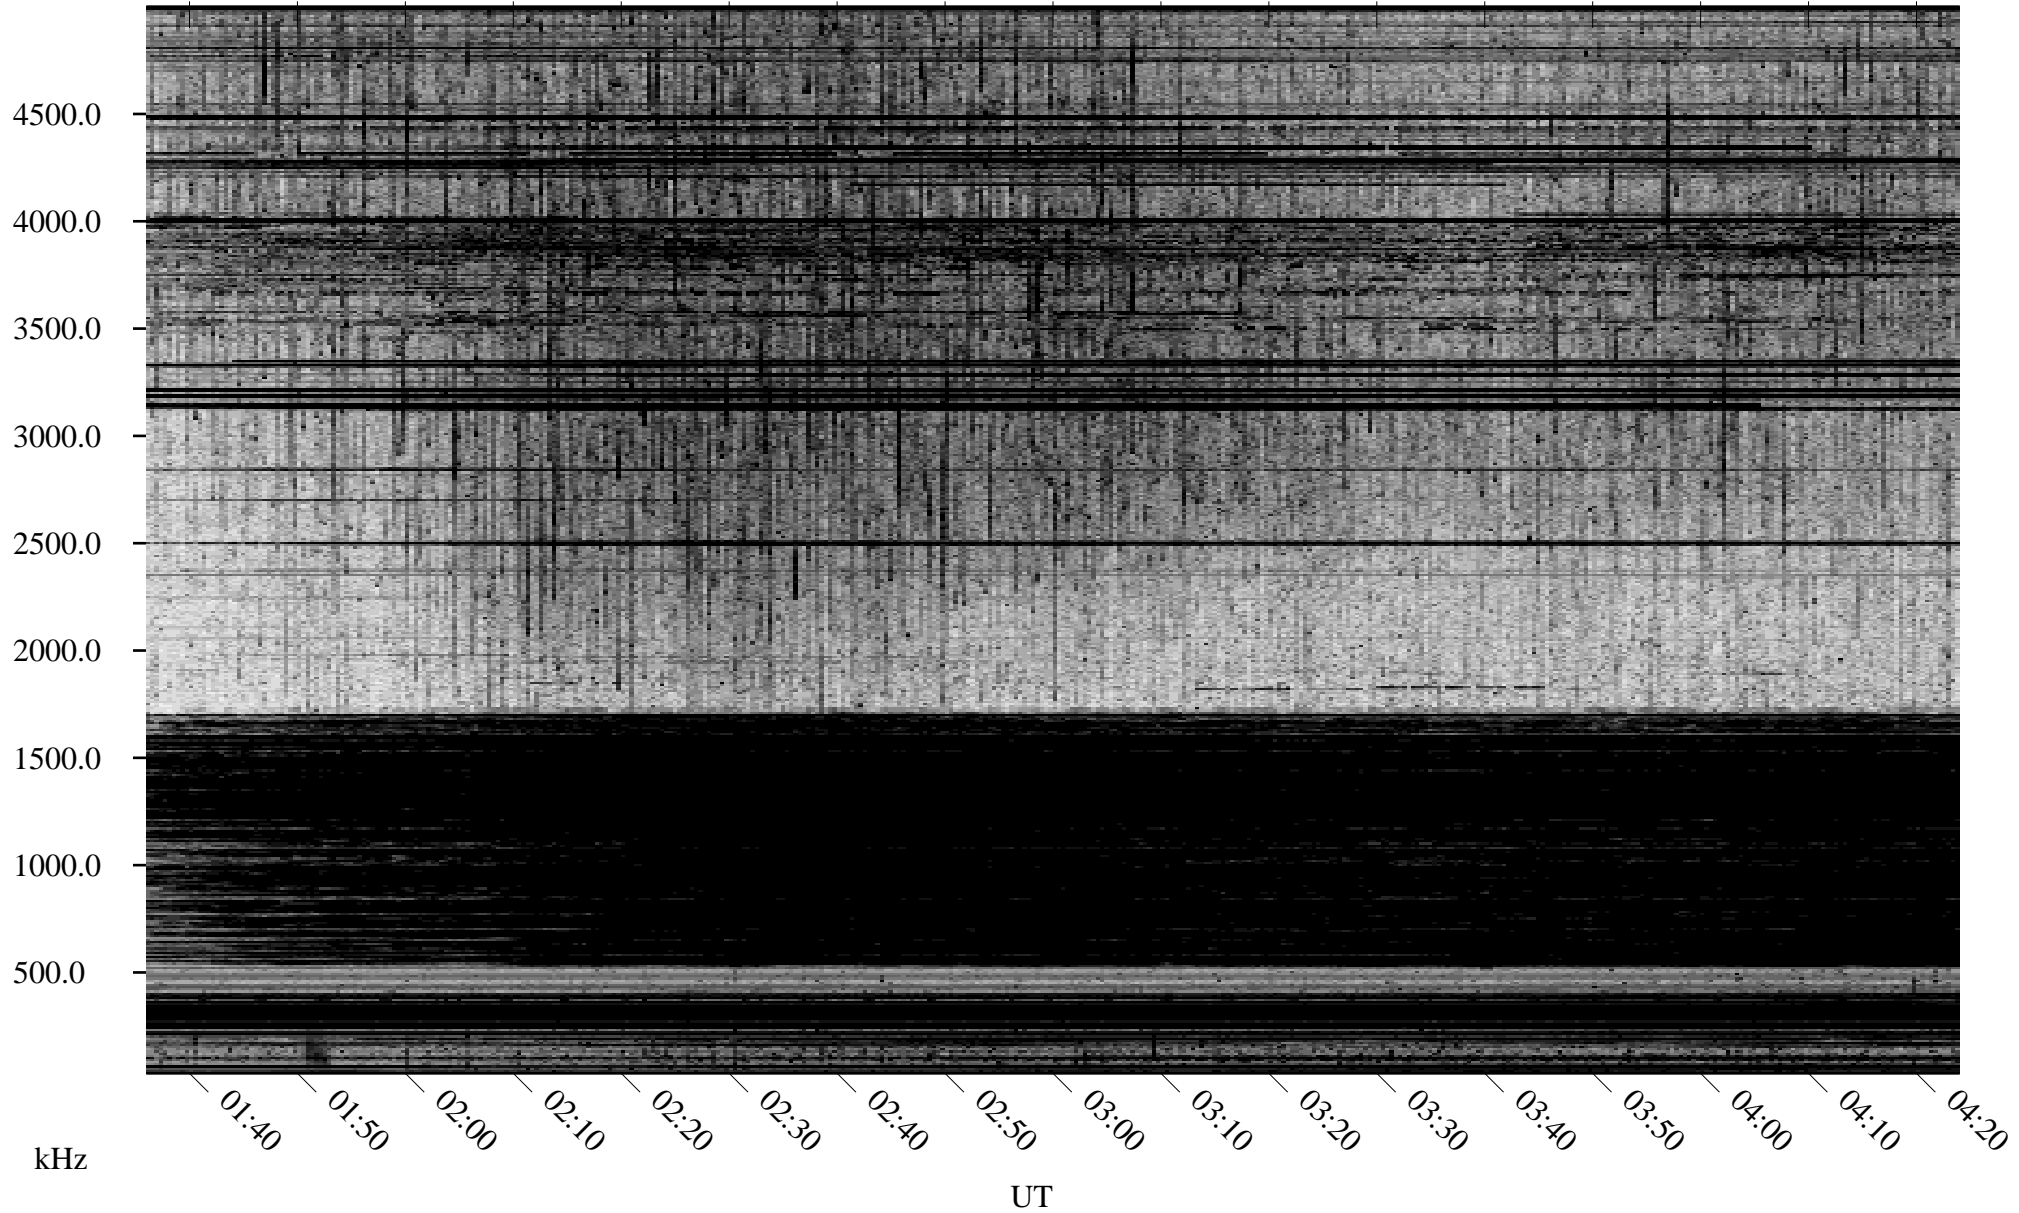

# 04/19/2009 Churchill, Manitoba

Linear Scale    Black = 161    White = 15

ch09109l.r00SUm max\_12

Page 1

# 04/19/2009 Churchill, Manitoba

Linear Scale    Black = 161    White = 15

ch09109l.r00SUm max\_12

Page 2

# 04/20/2009 Churchill, Manitoba

Linear Scale    Black = 161    White = 15

ch09109l.r00SUm max\_12

Page 3

# 04/20/2009 Churchill, Manitoba

Linear Scale    Black = 161    White = 15

ch09109l.r00SUm max\_12

Page 4