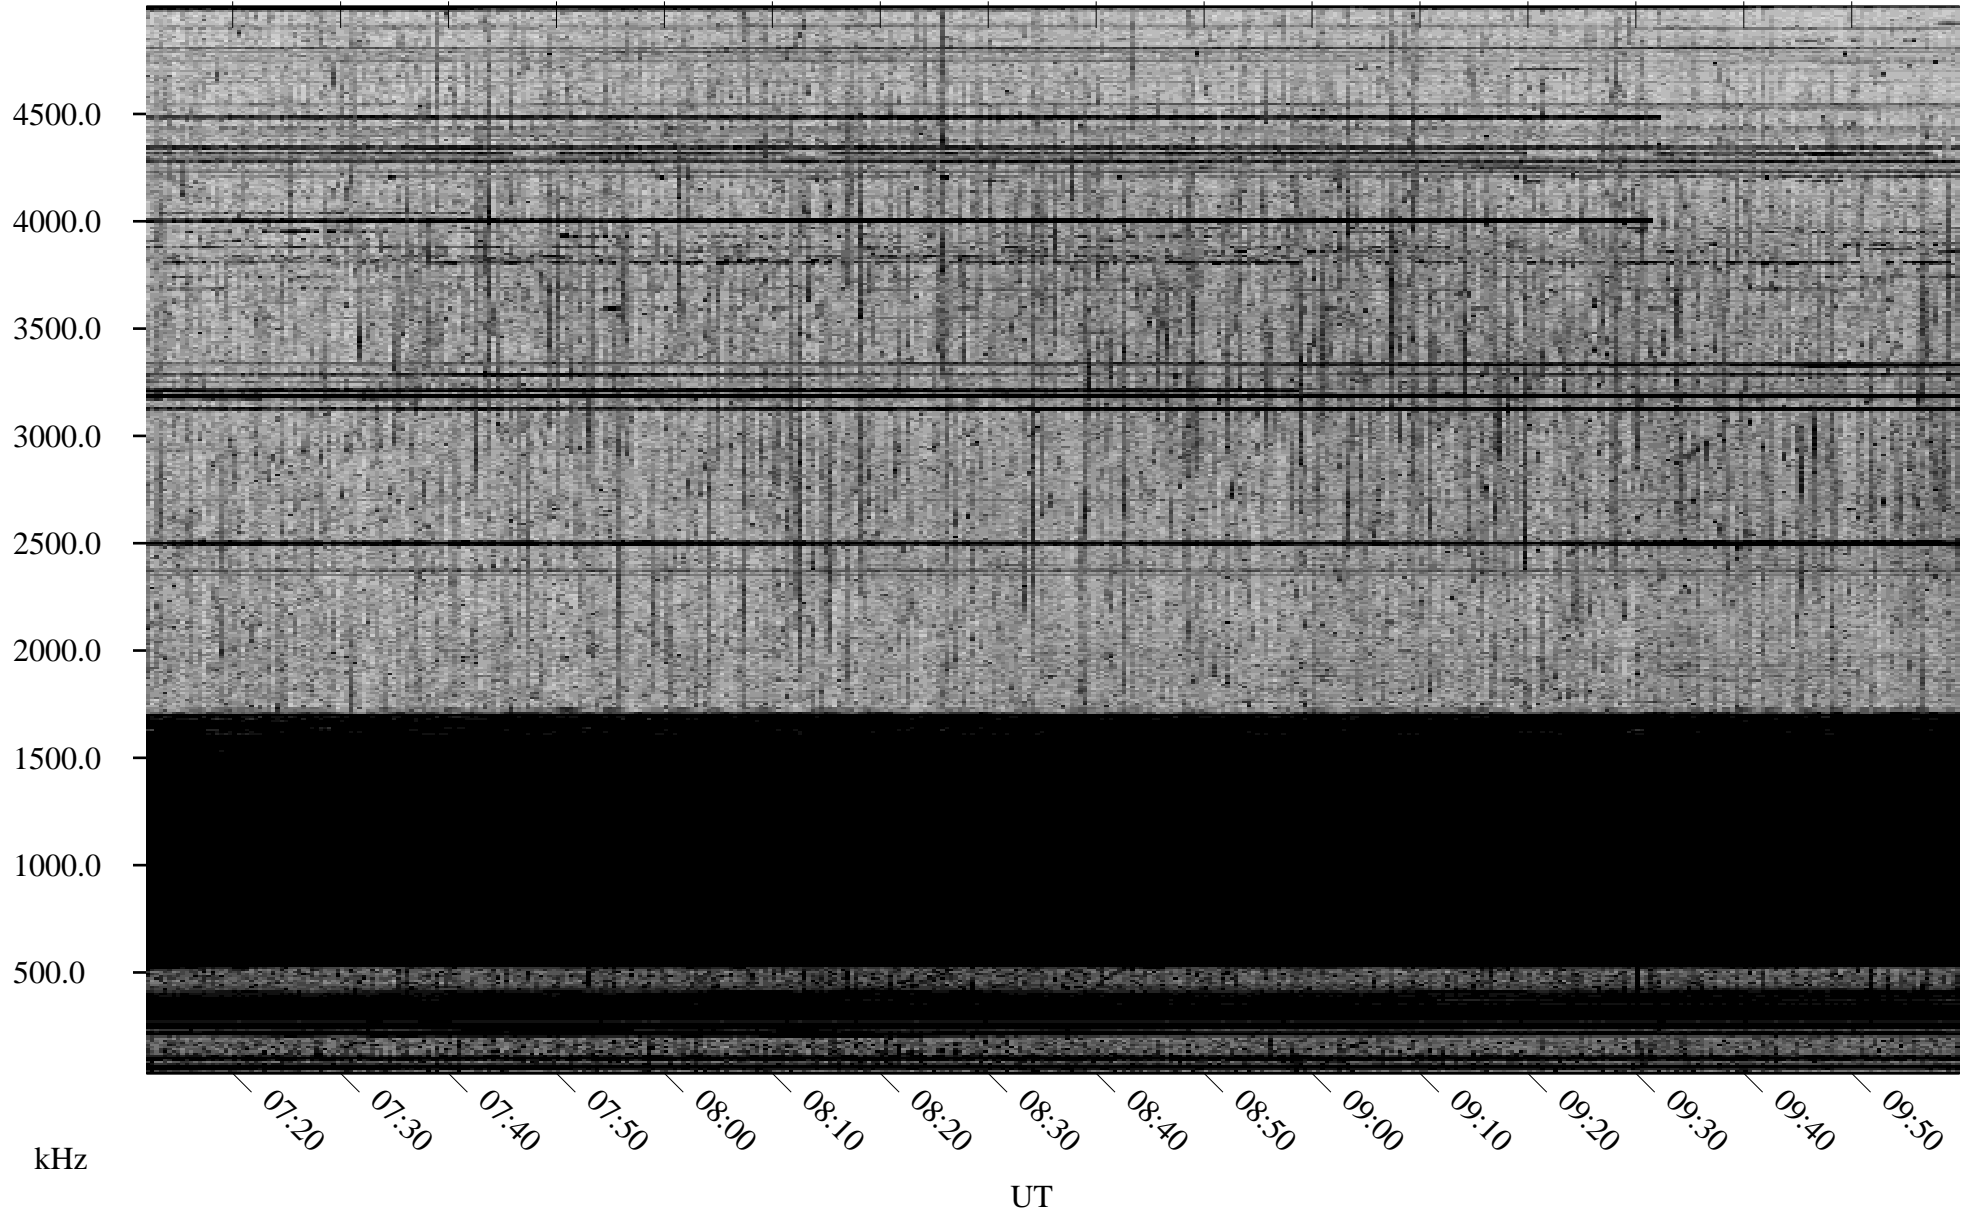

# 04/20/2009 Churchill, Manitoba

Linear Scale    Black = 161    White = 15

ch09109l.r00SUm max\_12

Page 4

# 04/20/2009 Churchill, Manitoba

Linear Scale    Black = 161    White = 15

ch09109l.r00SUm max\_12

Page 5