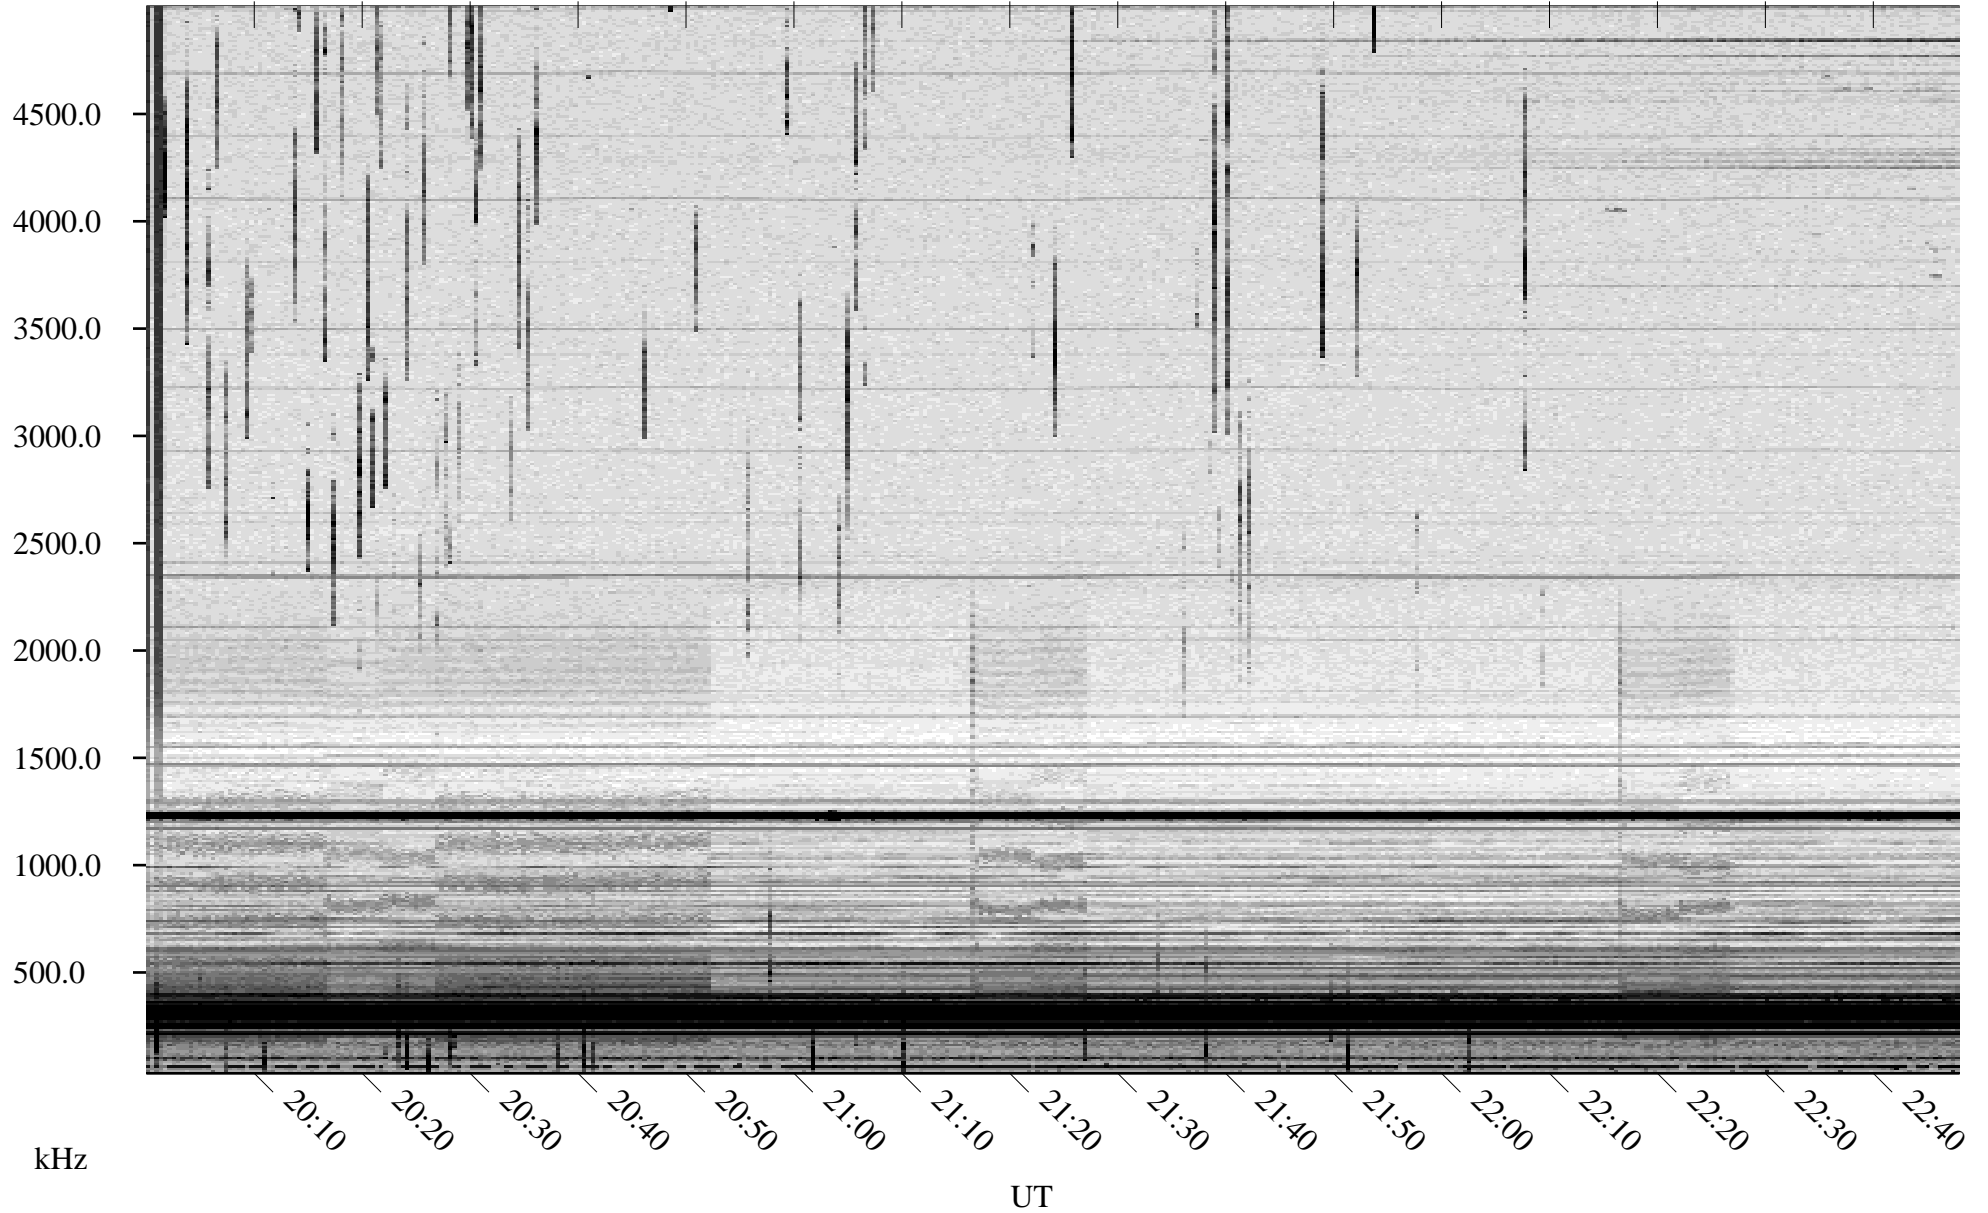

# 04/20/2009 Churchill, Manitoba

Linear Scale    Black = 161    White = 15

ch09110l.r00SUm max\_12

Page 1

# 04/20/2009 Churchill, Manitoba

Linear Scale    Black = 161    White = 15

ch09110l.r00SUm max\_12

Page 2

# 04/21/2009 Churchill, Manitoba

Linear Scale    Black = 161    White = 15

ch09110l.r00SUm max\_12

Page 3

# 04/21/2009 Churchill, Manitoba

Linear Scale    Black = 161    White = 15

ch09110l.r00SUm max\_12

Page 4