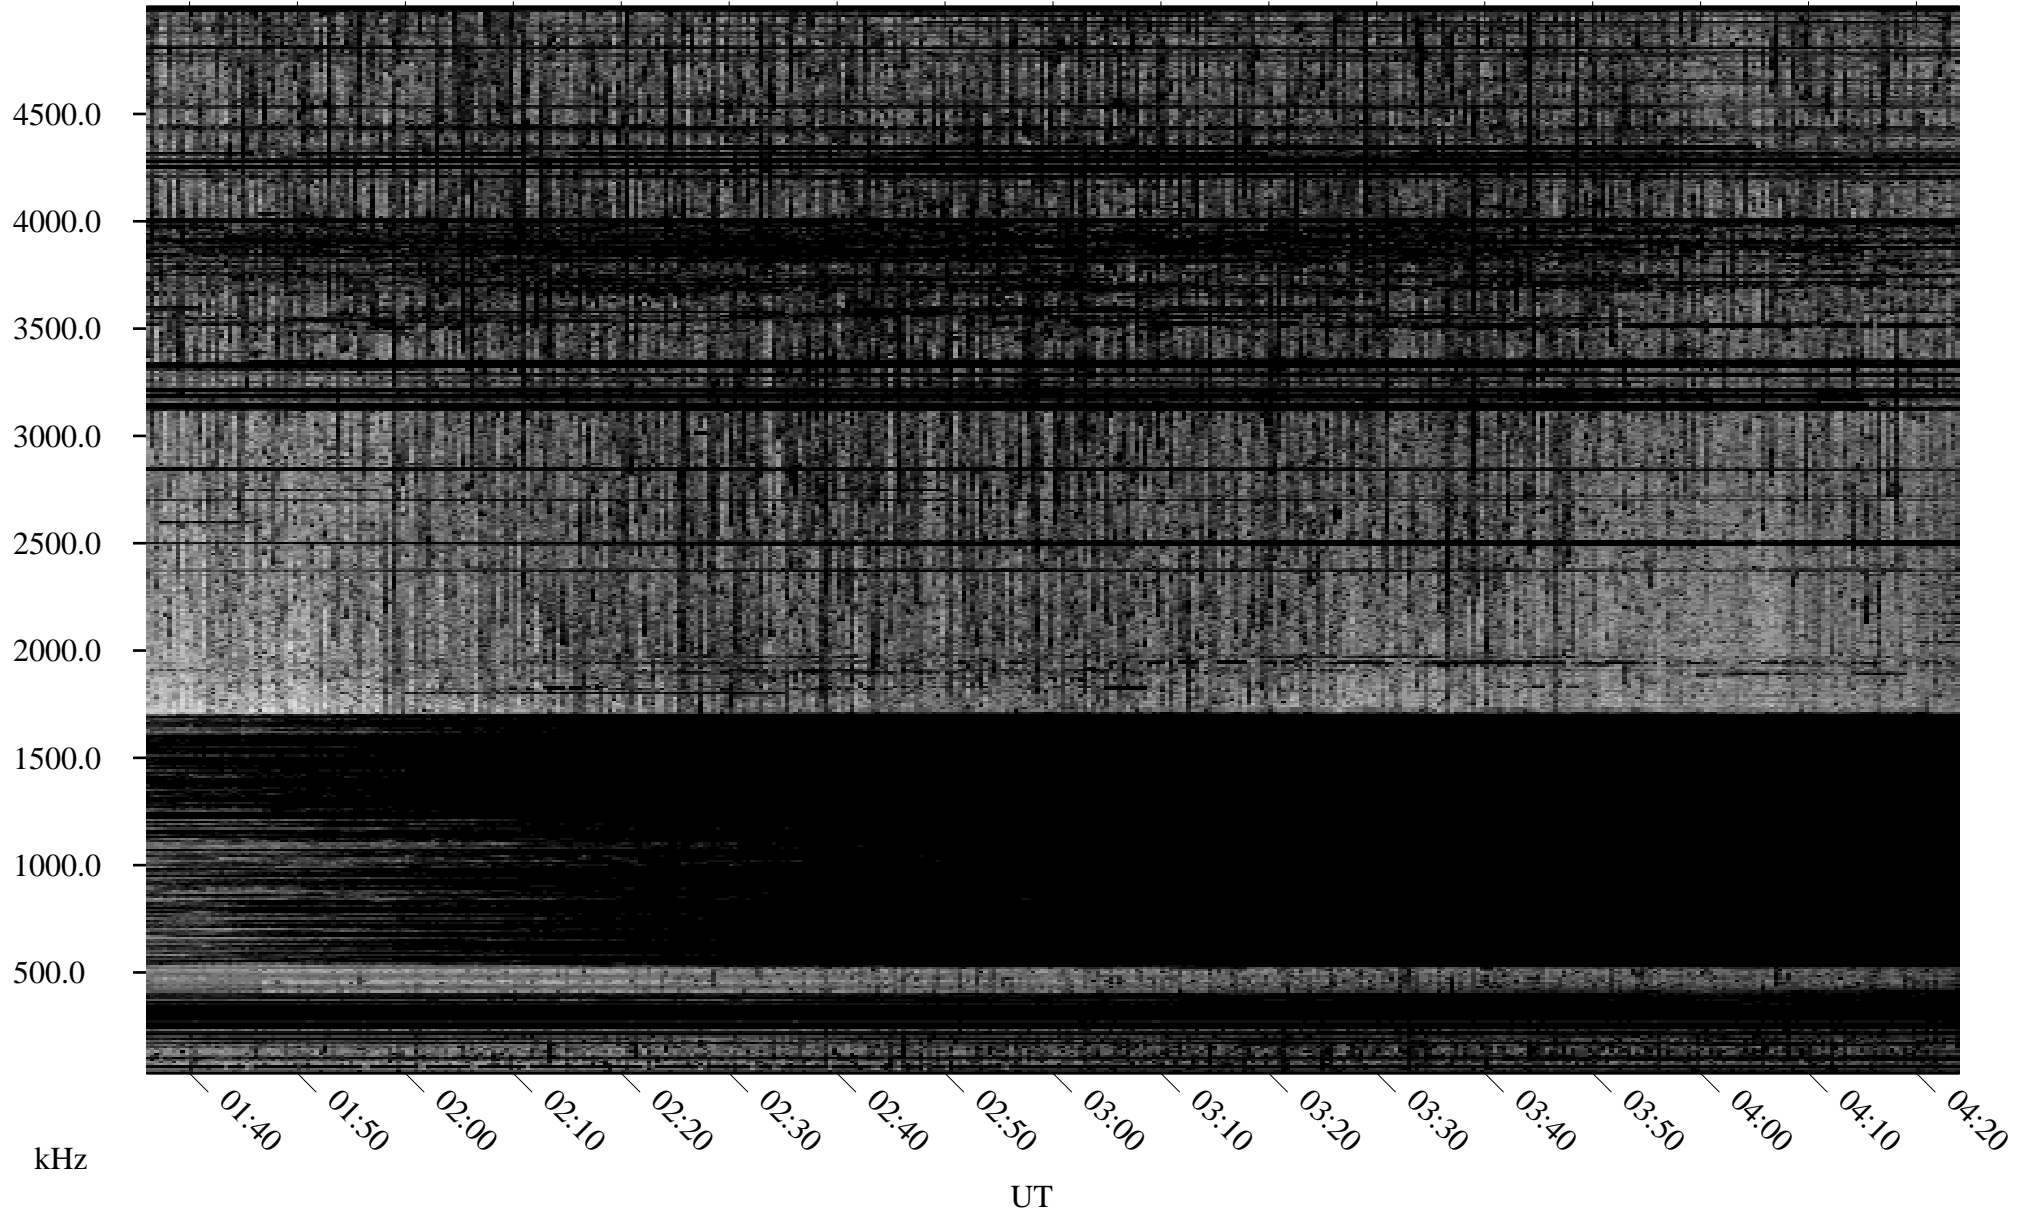

# 04/20/2009 Churchill, Manitoba

Linear Scale    Black = 161    White = 15

ch09110l.r00SUm max\_12

Page 1

# 04/20/2009 Churchill, Manitoba

Linear Scale    Black = 161    White = 15

ch09110l.r00SUm max\_12

Page 2

# 04/21/2009 Churchill, Manitoba

Linear Scale    Black = 161    White = 15

ch09110l.r00SUm max\_12

Page 3

# 04/21/2009 Churchill, Manitoba

Linear Scale    Black = 161    White = 15

ch09110l.r00SUm max\_12

Page 4