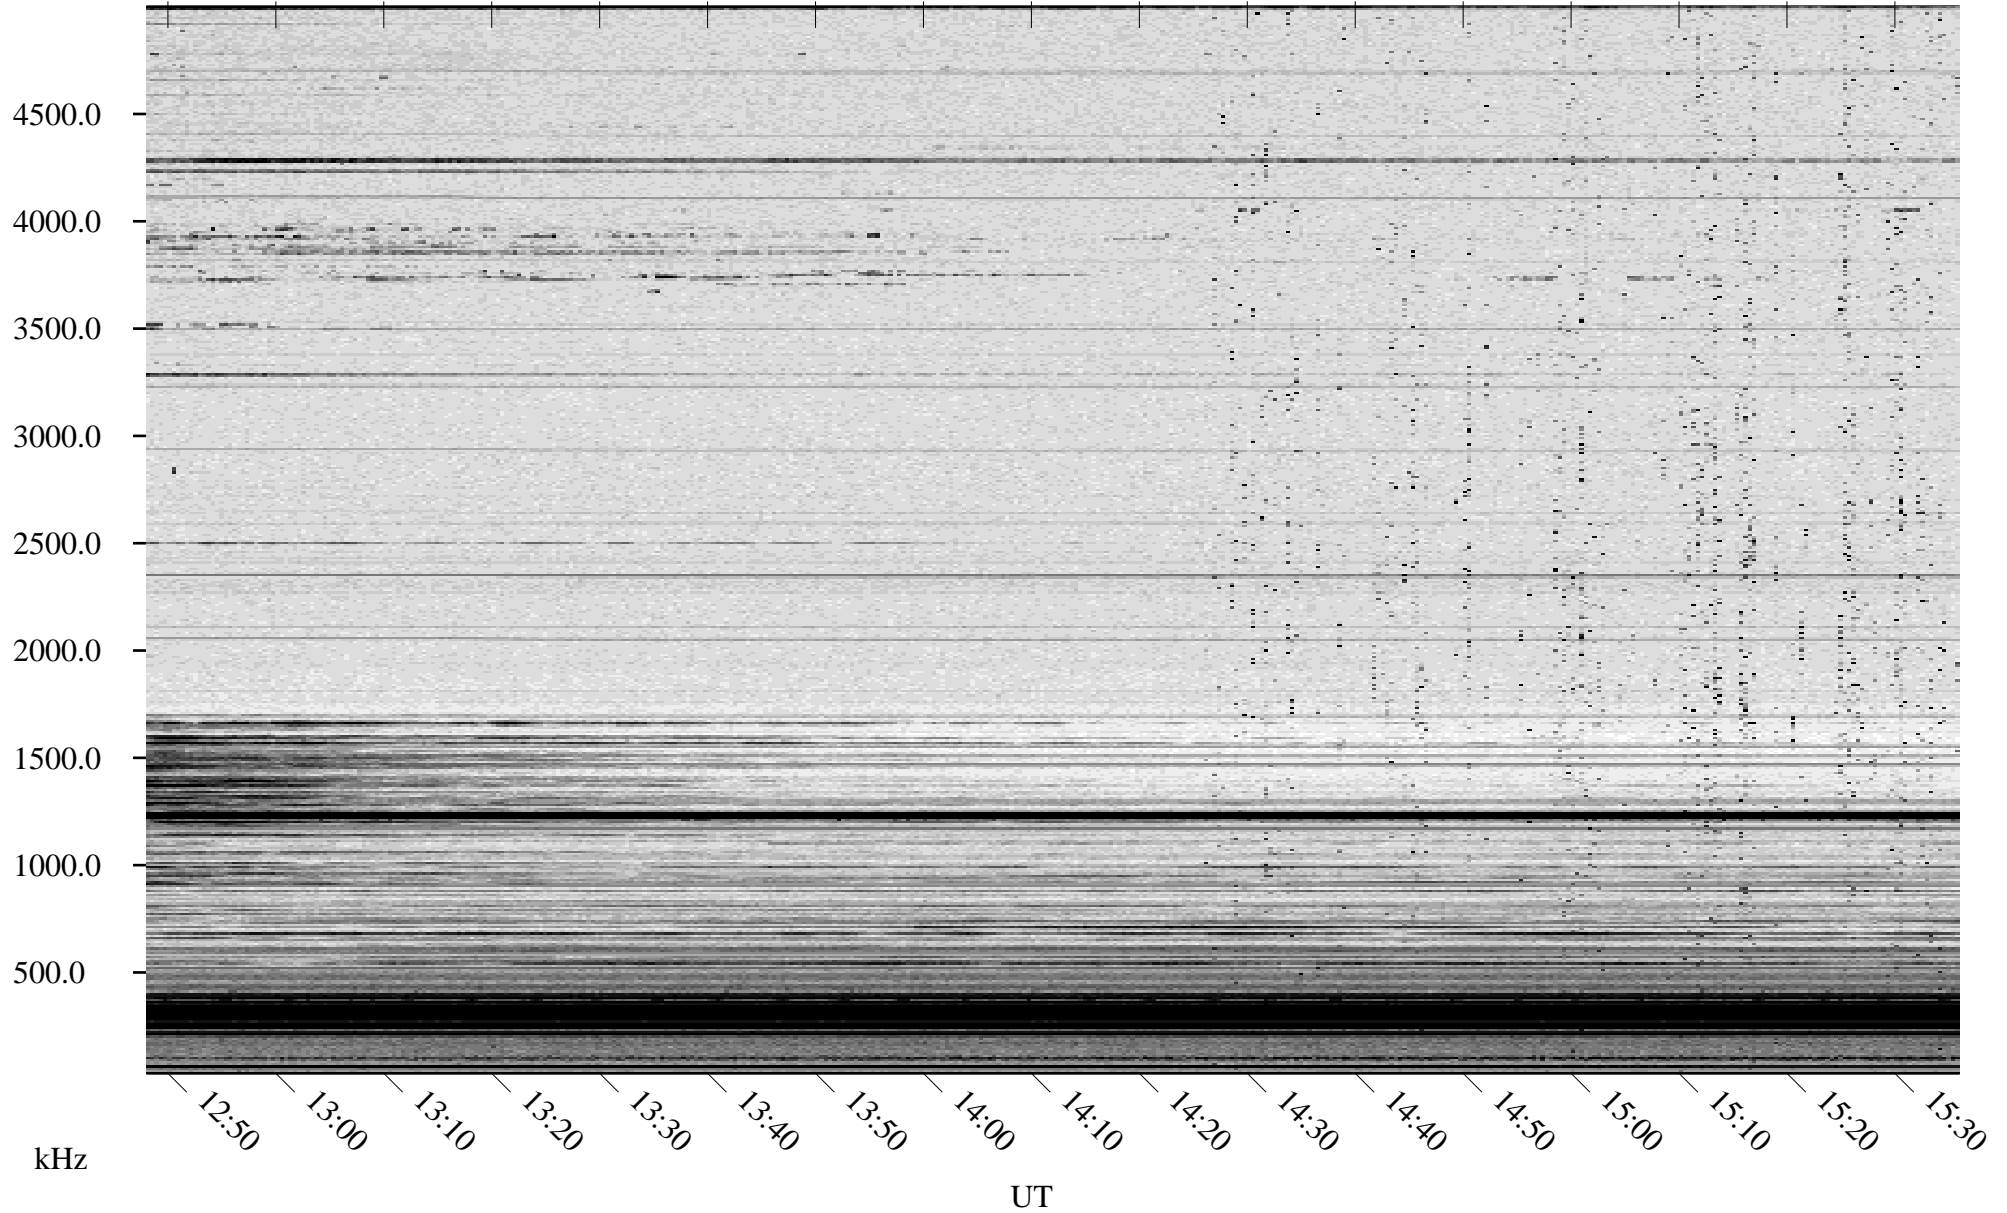

# 04/21/2009 Churchill, Manitoba

Linear Scale    Black = 161    White = 15

ch09110l.r00SUm max\_12

Page 6

# 04/21/2009 Churchill, Manitoba

Linear Scale    Black = 161    White = 15

ch09110l.r00SUm max\_12

Page 7

# 04/21/2009 Churchill, Manitoba

Linear Scale    Black = 161    White = 15

ch09110l.r00SUm max\_12