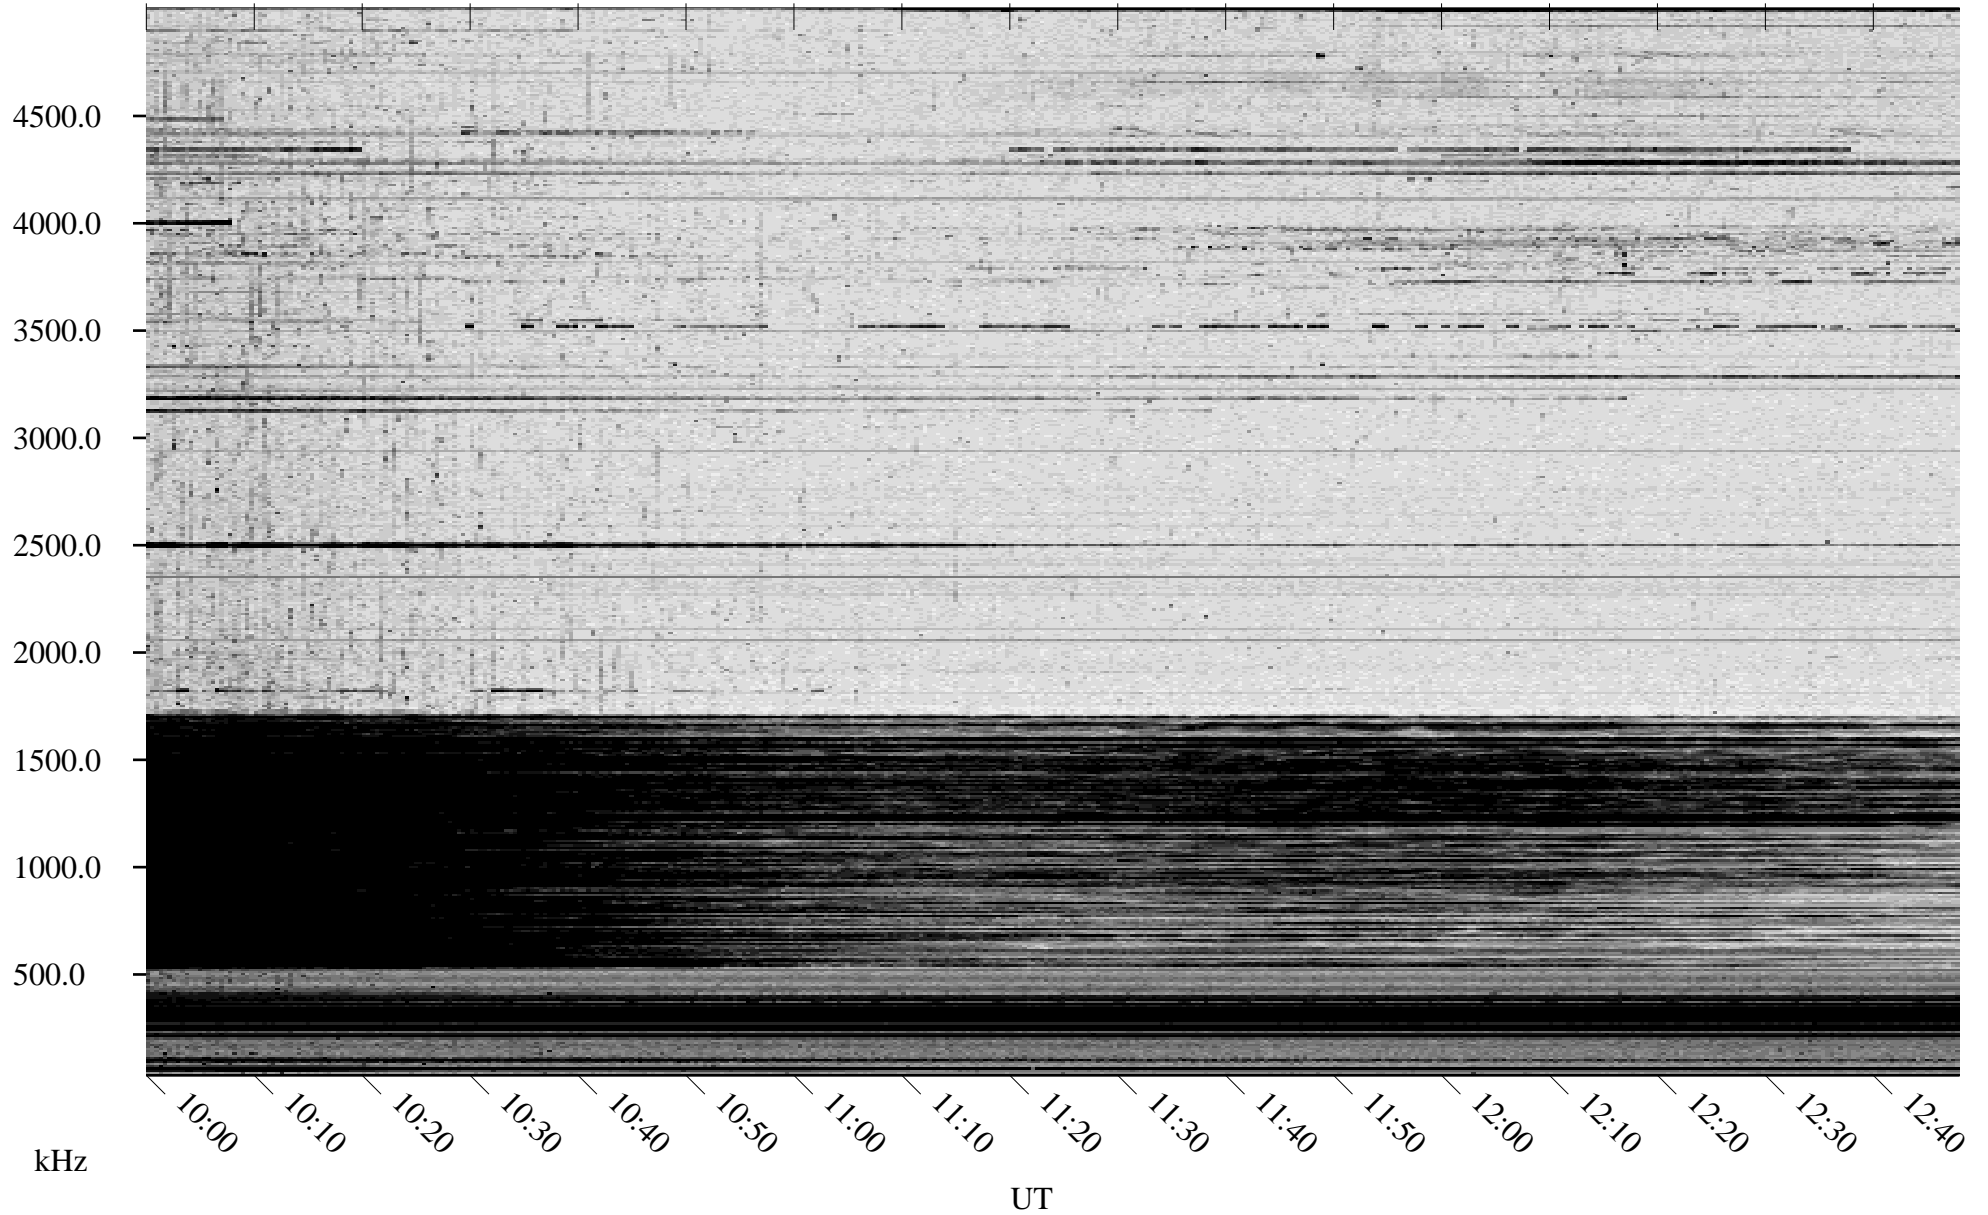

# 04/21/2009 Churchill, Manitoba

Linear Scale    Black = 161    White = 15

ch09110l.r00SUm max\_12

Page 5

# 04/21/2009 Churchill, Manitoba

Linear Scale    Black = 161    White = 15

ch09110l.r00SUm max\_12

Page 6

# 04/21/2009 Churchill, Manitoba

Linear Scale    Black = 161    White = 15

ch09110l.r00SUm max\_12

Page 7

# 04/21/2009 Churchill, Manitoba

Linear Scale    Black = 161    White = 15

ch09110l.r00SUm max\_12