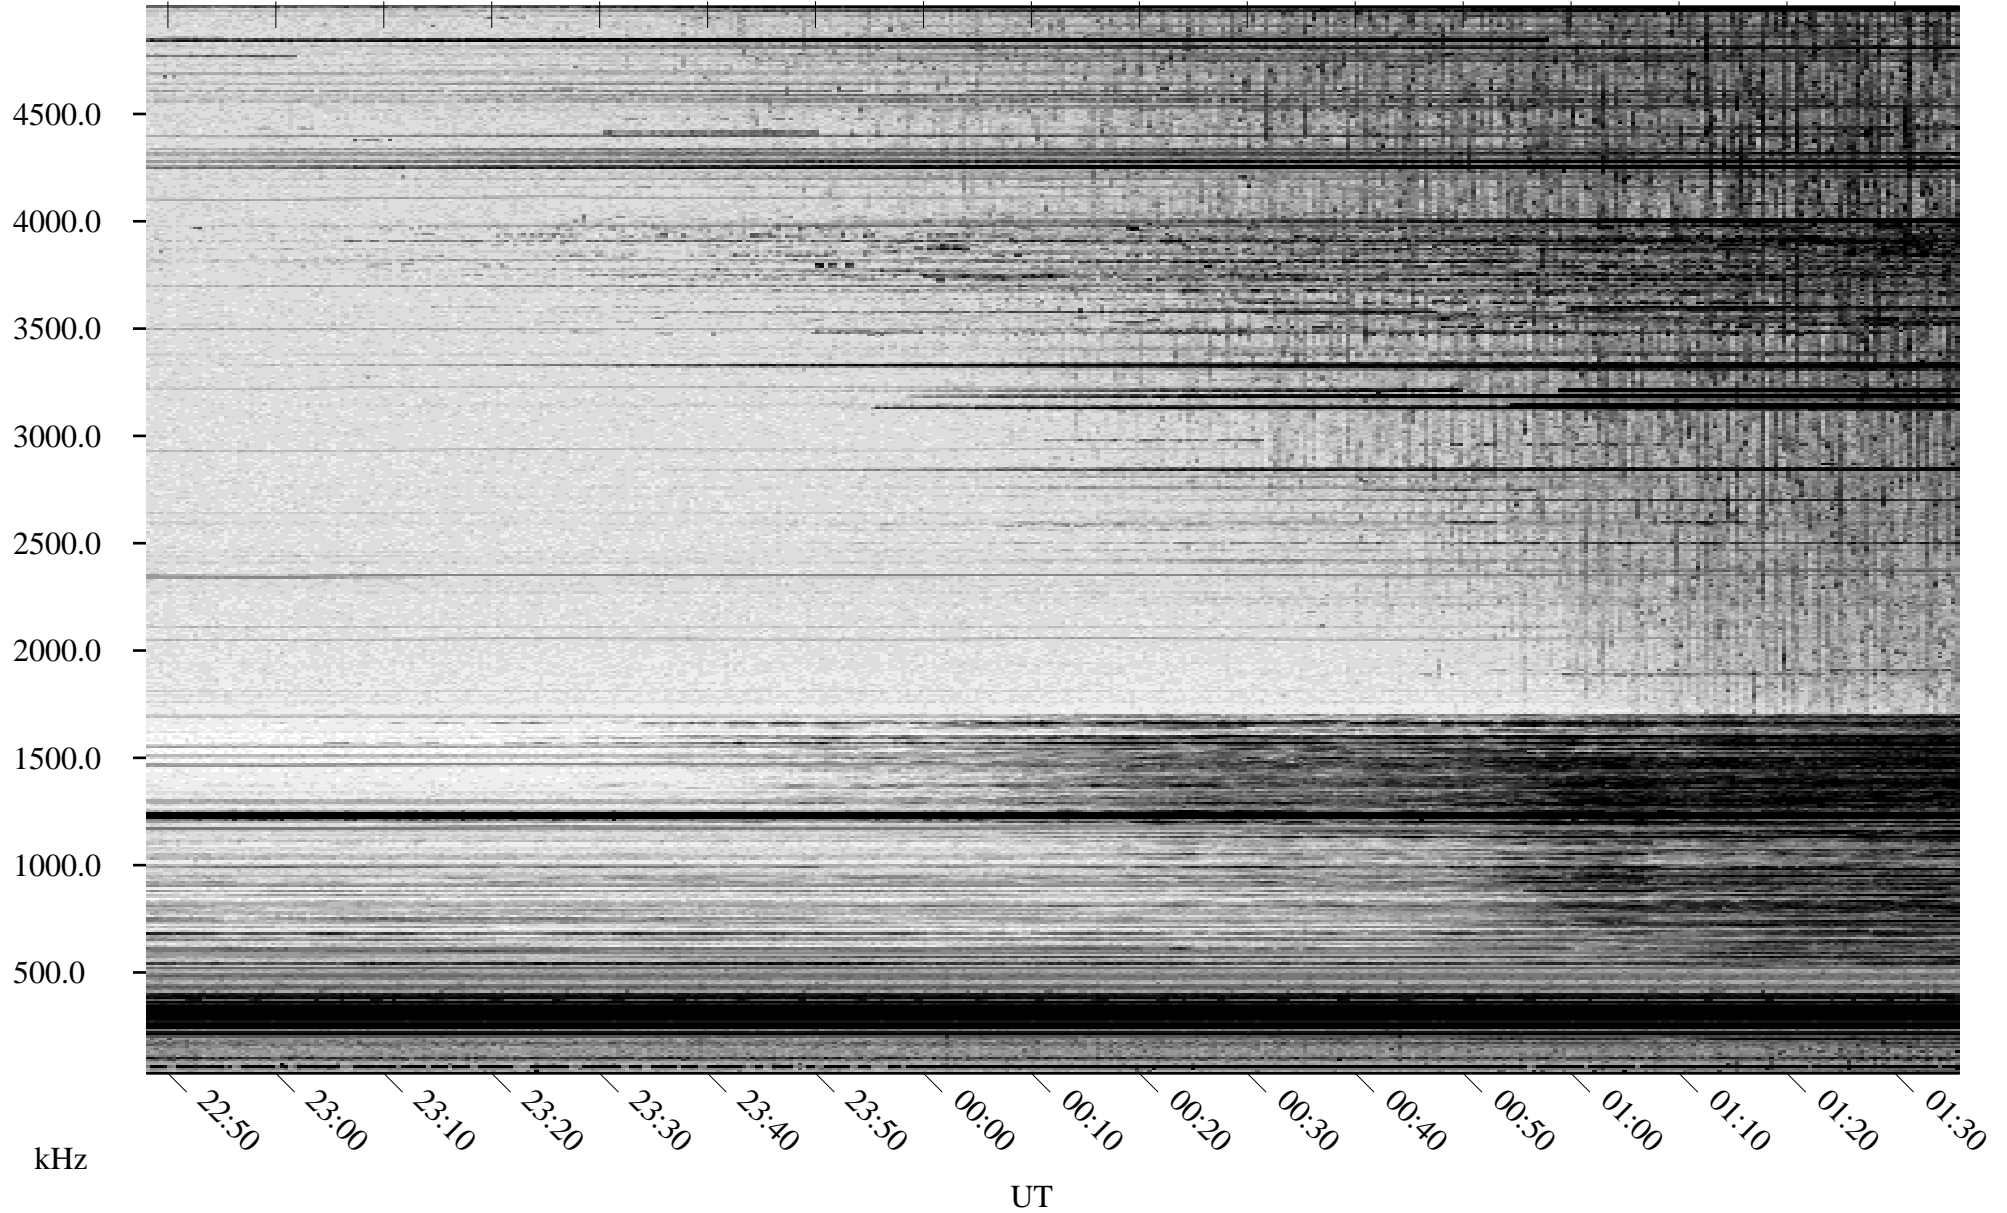

# 04/20/2009 Churchill, Manitoba

Linear Scale    Black = 161    White = 15

ch09110l.r00SUm max\_12

Page 1

# 04/20/2009 Churchill, Manitoba

Linear Scale    Black = 161    White = 15

ch09110l.r00SUm max\_12

Page 2

# 04/21/2009 Churchill, Manitoba

Linear Scale    Black = 161    White = 15

ch09110l.r00SUm max\_12

Page 3

# 04/21/2009 Churchill, Manitoba

Linear Scale    Black = 161    White = 15

ch09110l.r00SUm max\_12

Page 4