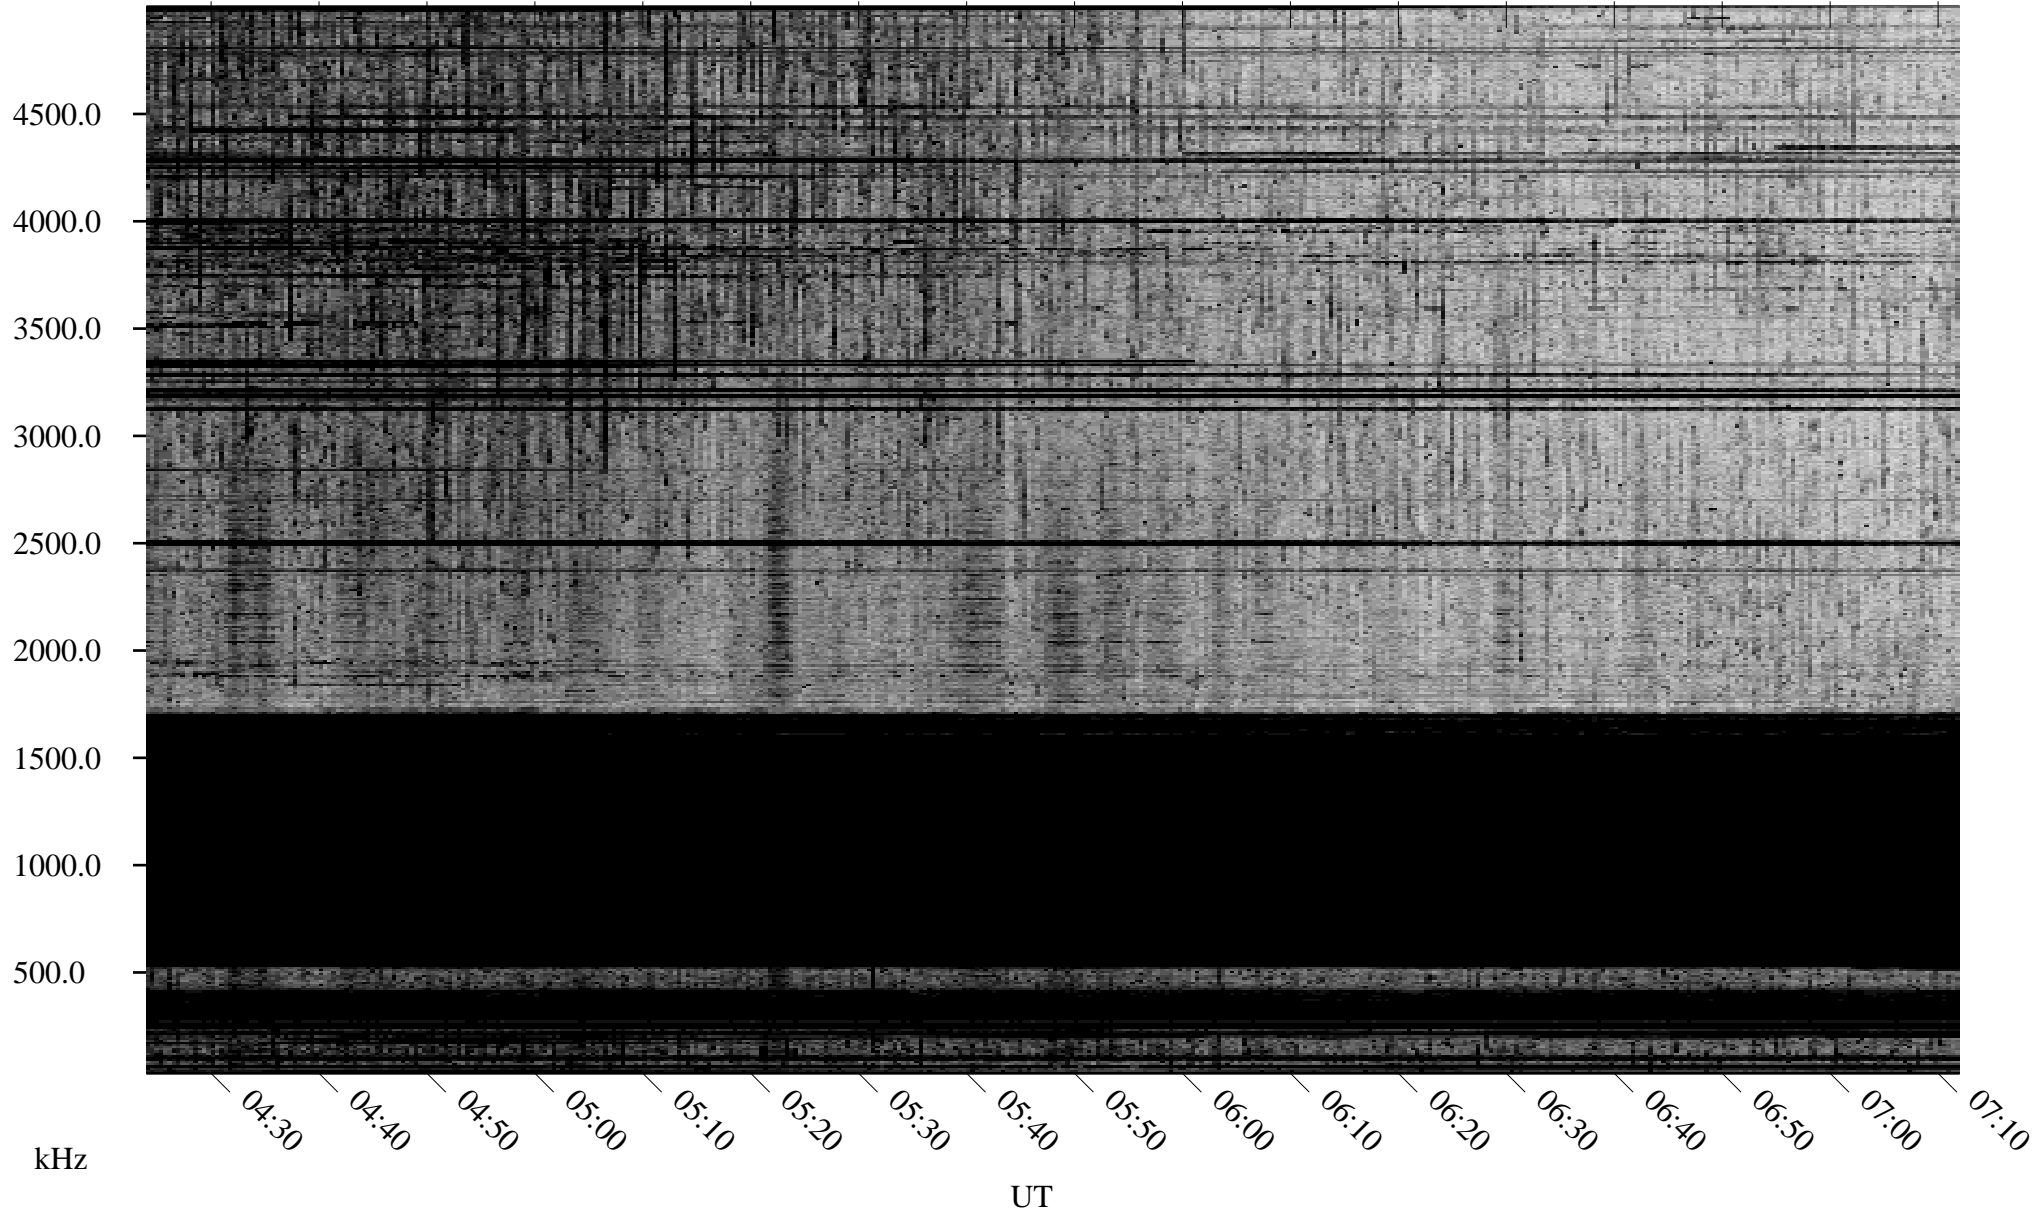

# 04/21/2009 Churchill, Manitoba

Linear Scale    Black = 161    White = 15

ch09110l.r00SUm max\_12

Page 3

# 04/21/2009 Churchill, Manitoba

Linear Scale    Black = 161    White = 15

ch09110l.r00SUm max\_12

Page 4