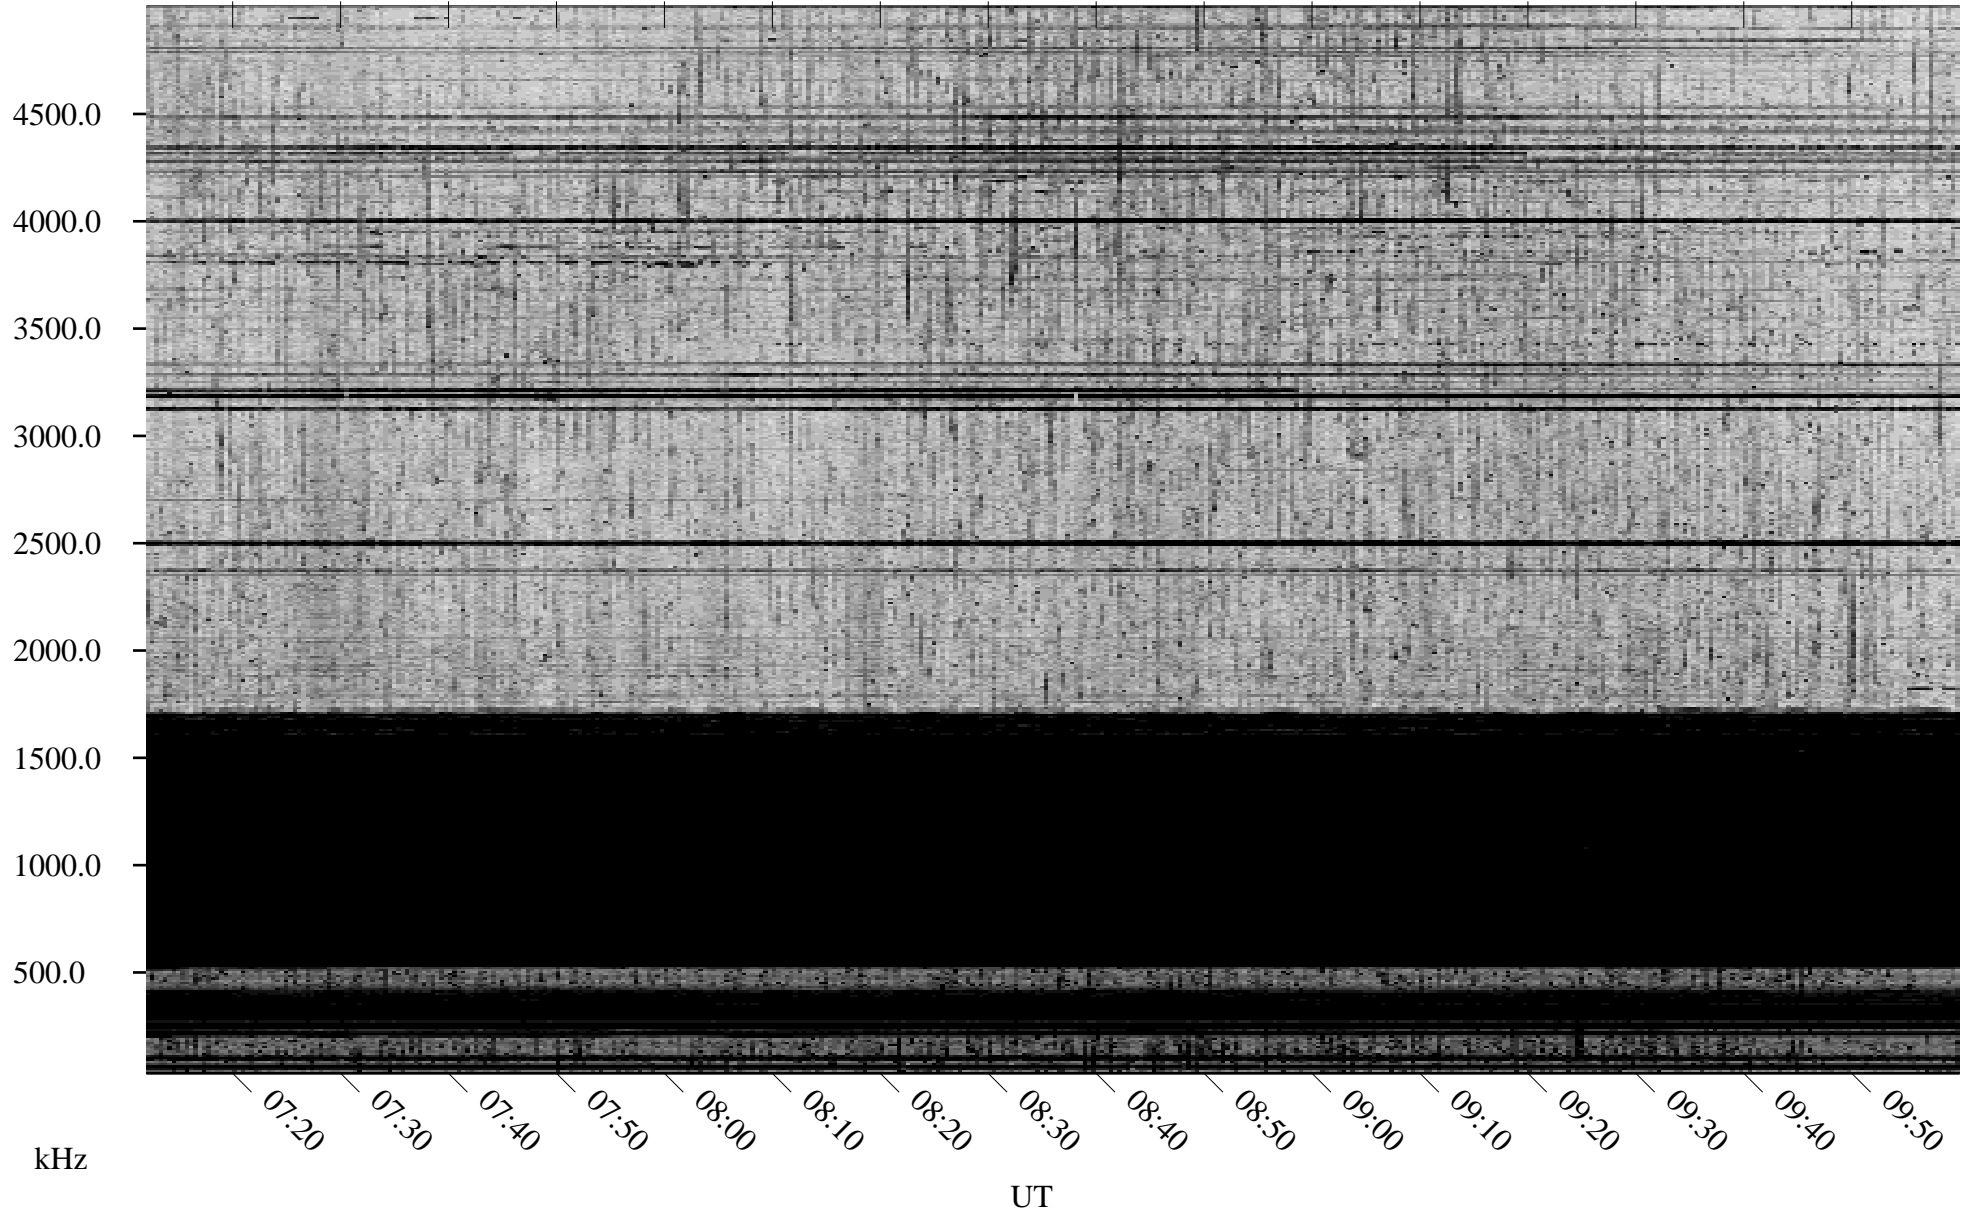

# 04/21/2009 Churchill, Manitoba

Linear Scale    Black = 161    White = 15

ch09110l.r00SUm max\_12

Page 3

# 04/21/2009 Churchill, Manitoba

Linear Scale    Black = 161    White = 15

ch09110l.r00SUm max\_12

Page 4

# 04/21/2009 Churchill, Manitoba

Linear Scale    Black = 161    White = 15

ch09110l.r00SUm max\_12

Page 5

# 04/21/2009 Churchill, Manitoba

Linear Scale    Black = 161    White = 15

ch09110l.r00SUm max\_12

Page 6