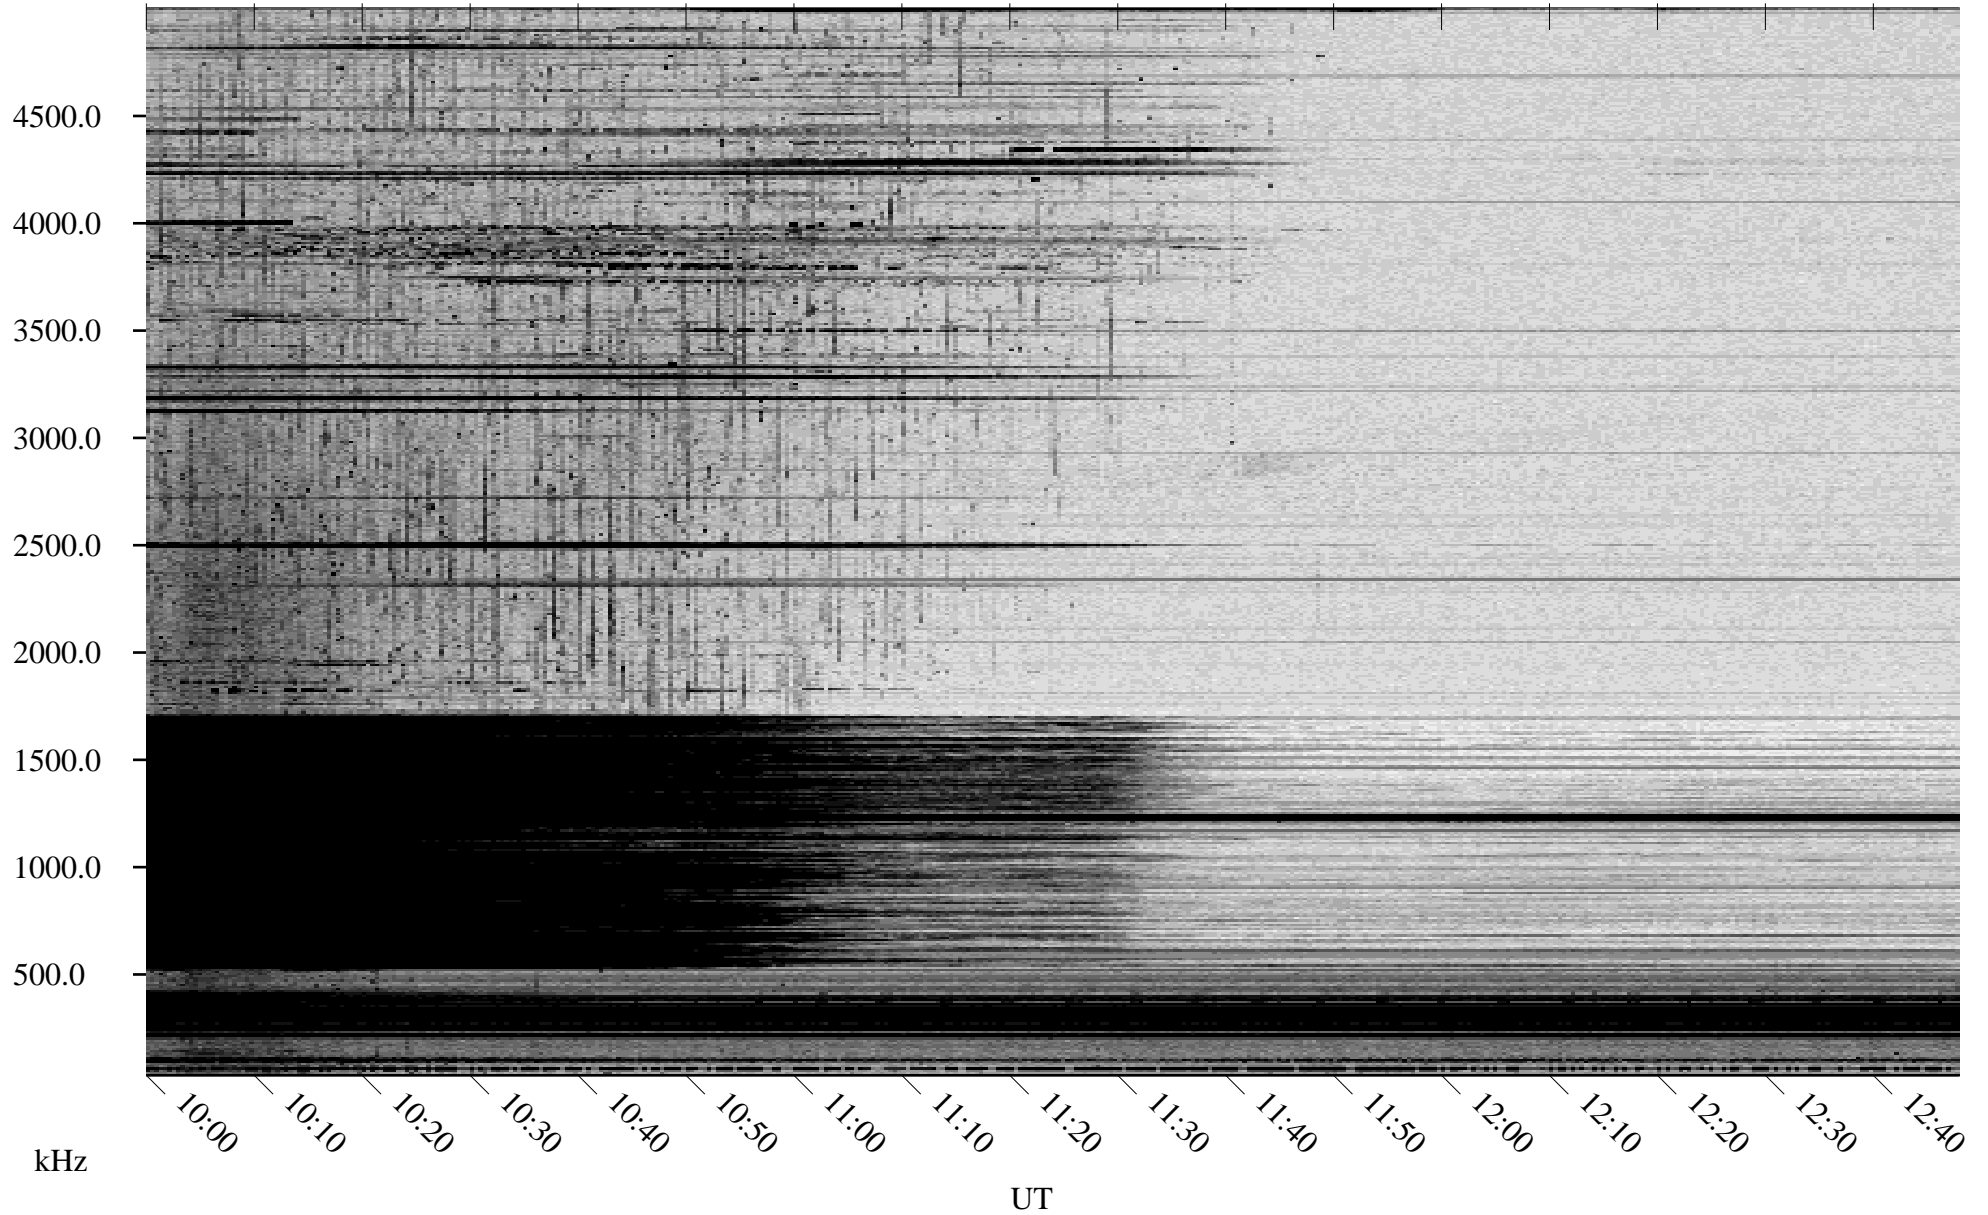

04/21/2009 Churchill, Manitoba

Linear Scale Black = 161 White = 15

ch091111.r00SUm max_12

Page 1

04/21/2009 Churchill, Manitoba

Linear Scale Black = 161 White = 15

ch091111.r00SUm max_12

Page 2

04/22/2009 Churchill, Manitoba

Linear Scale Black = 161 White = 15

ch091111.r00SUm max_12

Page 5

04/22/2009 Churchill, Manitoba

Linear Scale Black = 161 White = 15

ch091111.r00SUm max_12

Page 6

04/22/2009 Churchill, Manitoba

Linear Scale Black = 161 White = 15

ch091111l.r00SUm max_12

Page 7

04/22/2009 Churchill, Manitoba

Linear Scale Black = 161 White = 15

ch091111l.r00SUm max_12