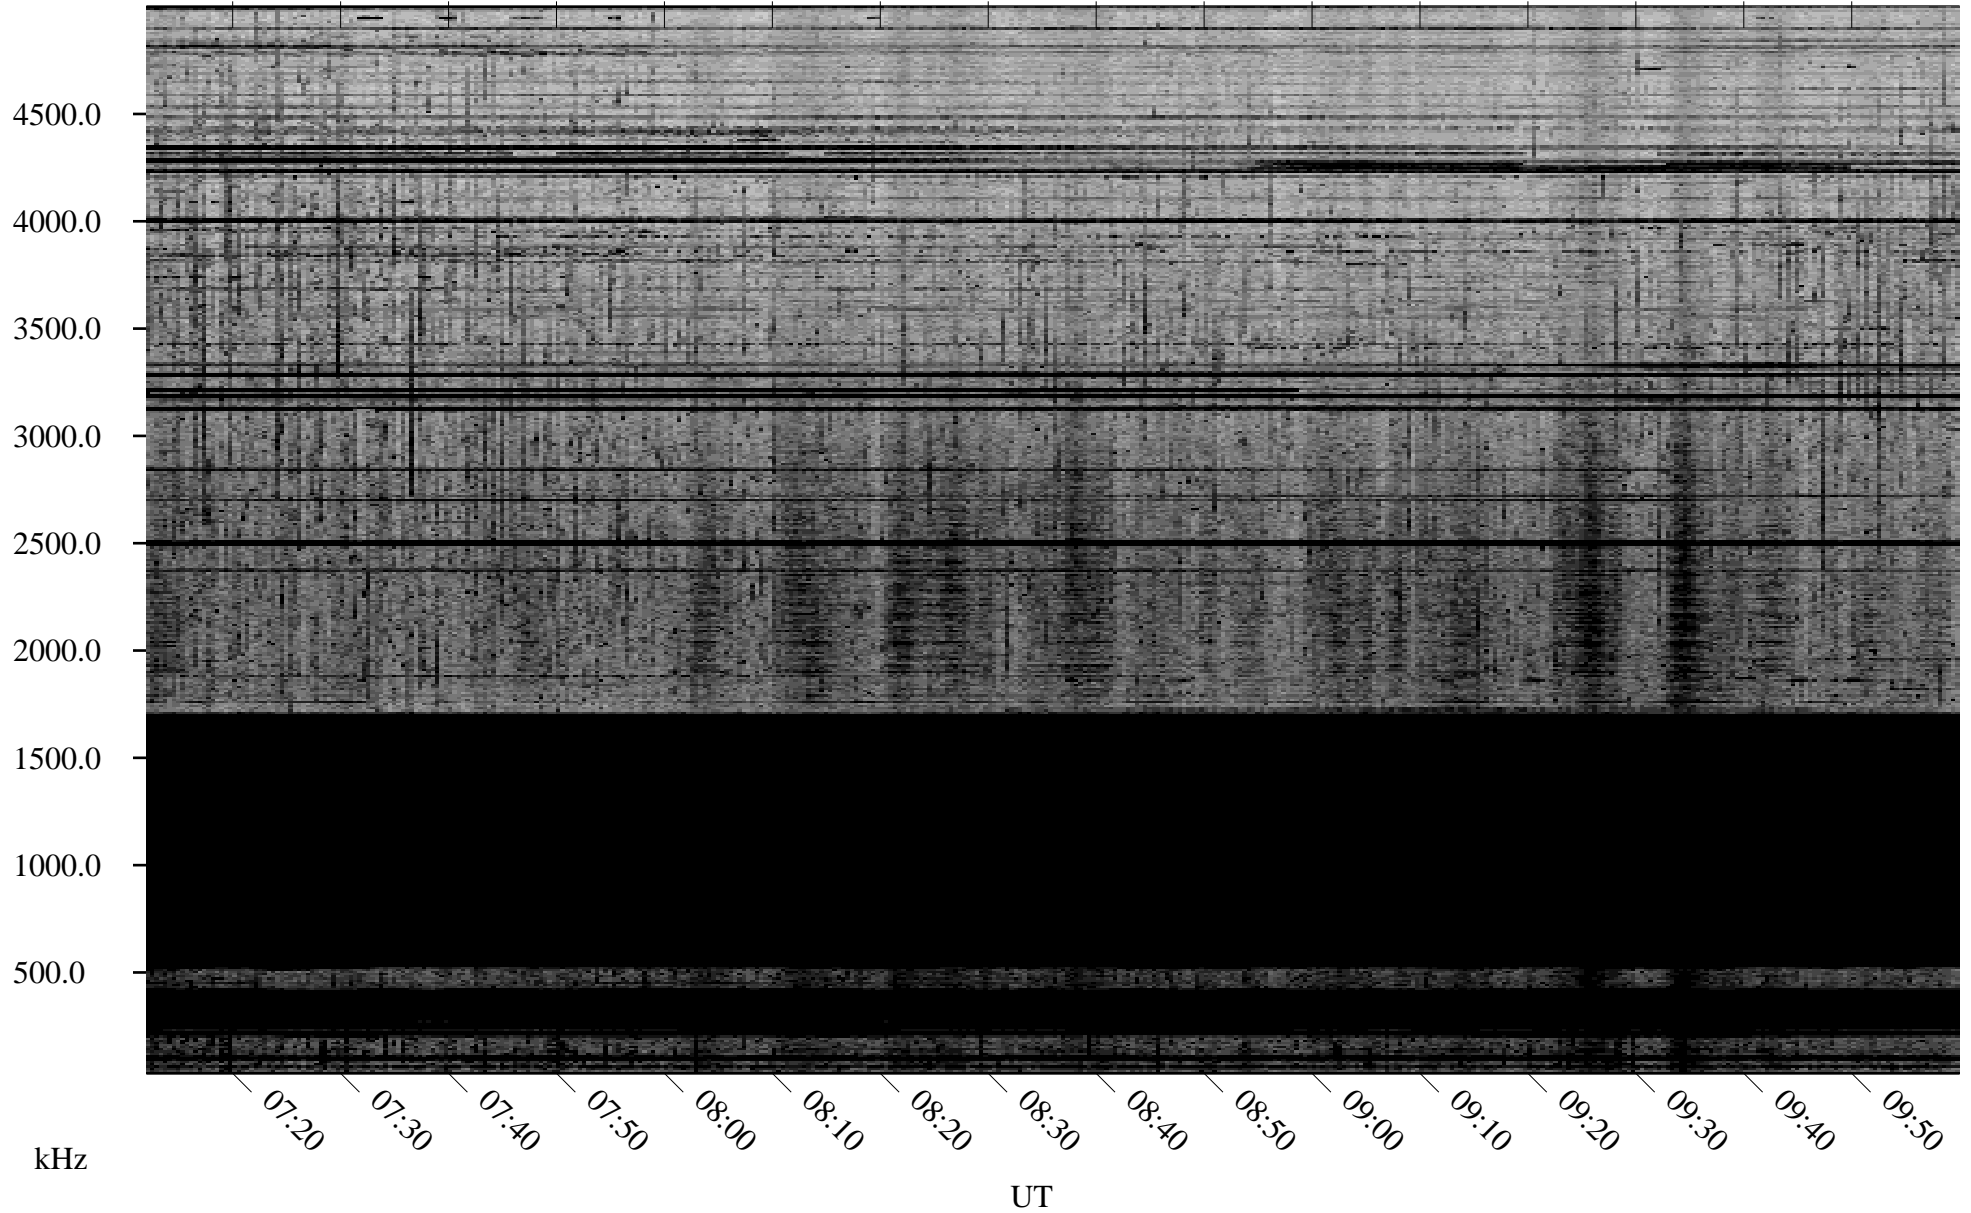

04/21/2009 Churchill, Manitoba

Linear Scale Black = 161 White = 15

ch091111.r00SUm max_12

Page 1

04/21/2009 Churchill, Manitoba

Linear Scale Black = 161 White = 15

ch091111.r00SUm max_12

Page 2

04/22/2009 Churchill, Manitoba

Linear Scale Black = 161 White = 15

ch091111l.r00SUm max_12

Page 3

04/22/2009 Churchill, Manitoba

Linear Scale Black = 161 White = 15

ch091111.r00SUm max_12

Page 4

04/22/2009 Churchill, Manitoba

Linear Scale Black = 161 White = 15

ch091111.r00SUm max_12

Page 5

04/22/2009 Churchill, Manitoba

Linear Scale Black = 161 White = 15

ch091111.r00SUm max_12

Page 6

04/22/2009 Churchill, Manitoba

Linear Scale Black = 161 White = 15

ch091111l.r00SUm max_12

Page 7

04/22/2009 Churchill, Manitoba

Linear Scale Black = 161 White = 15

ch091111l.r00SUm max_12