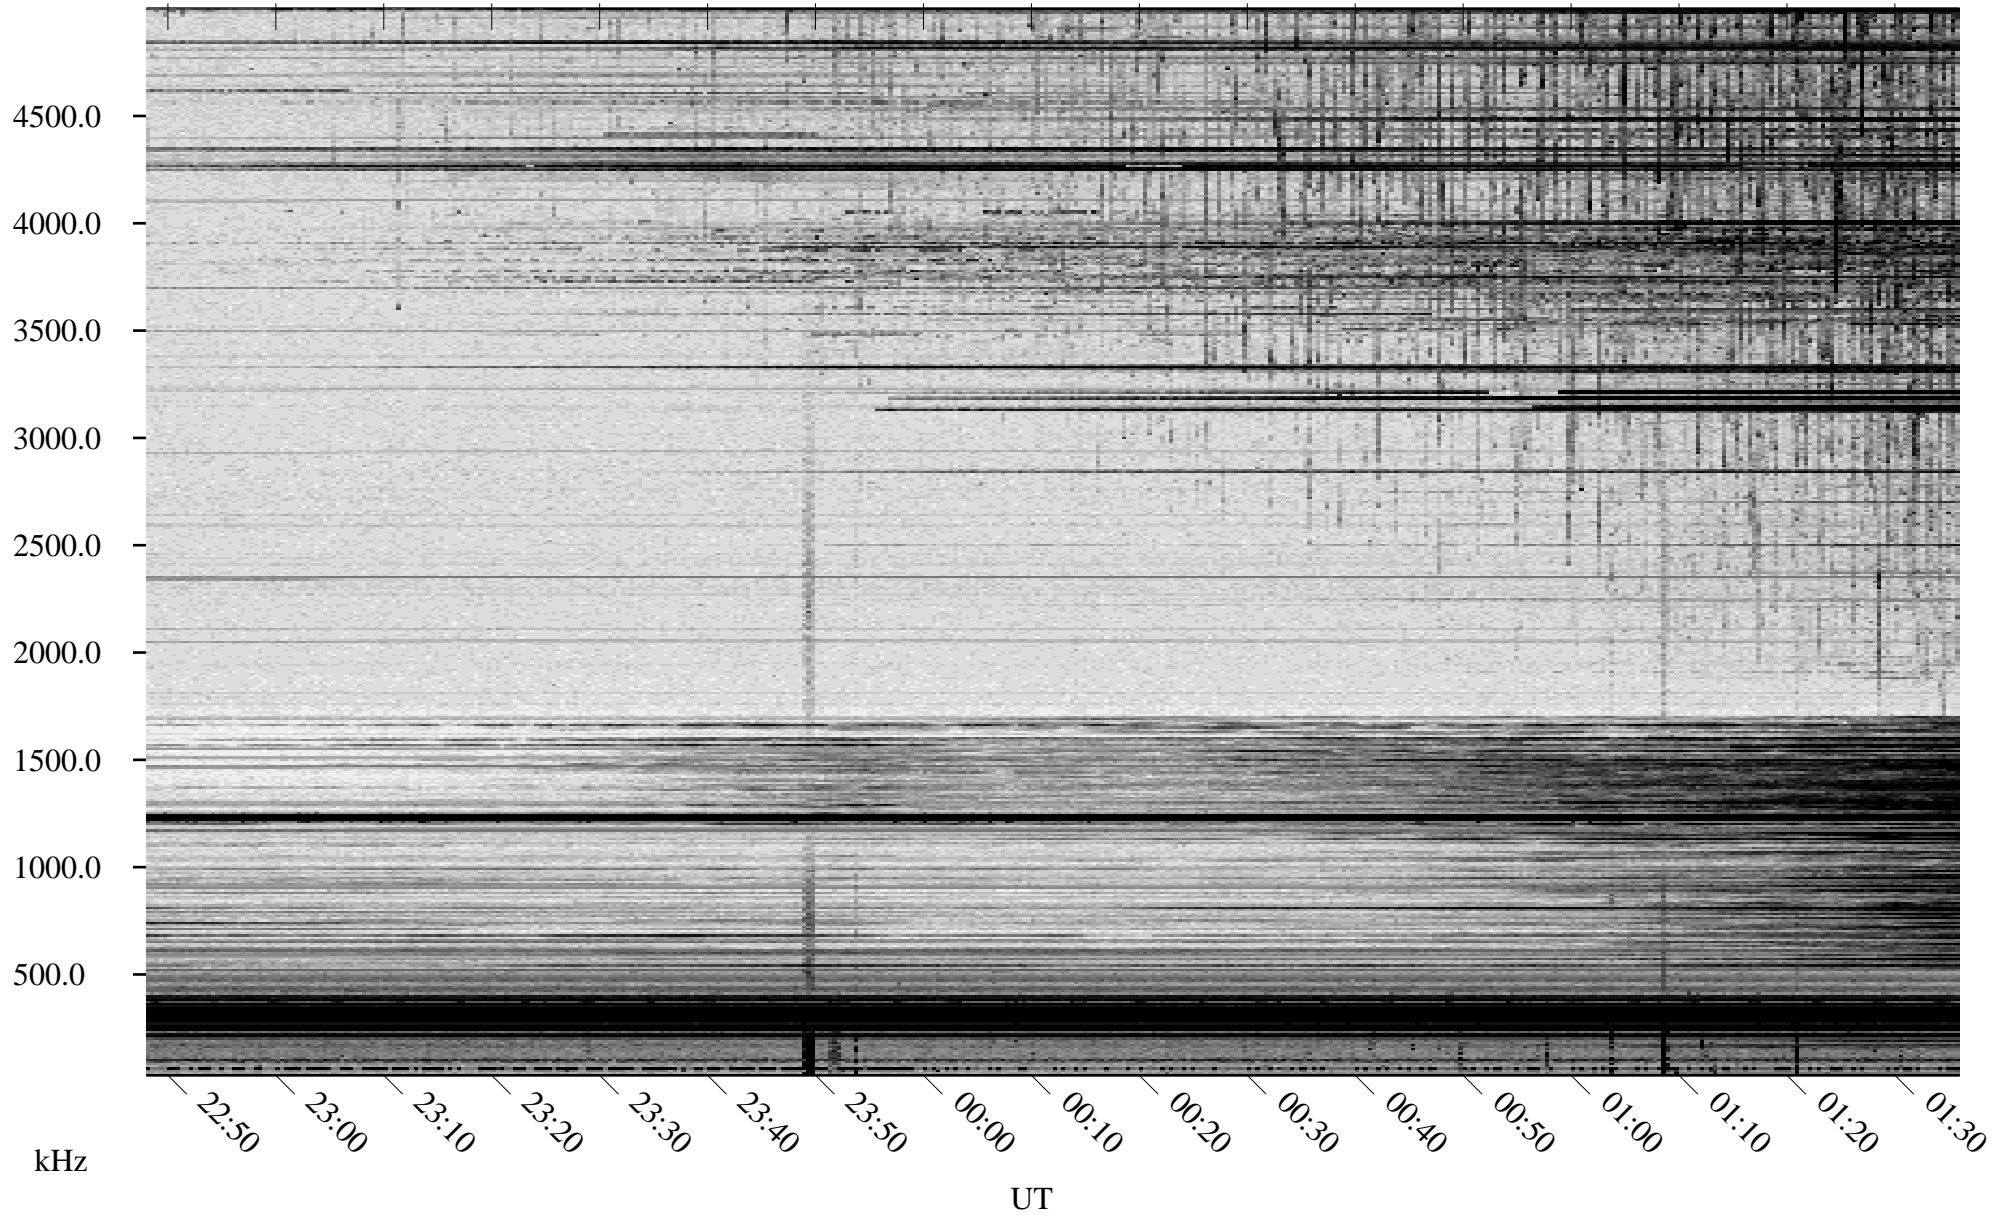

04/21/2009 Churchill, Manitoba

Linear Scale Black = 161 White = 15

ch091111.r00SUm max_12

Page 1

04/21/2009 Churchill, Manitoba

Linear Scale Black = 161 White = 15

ch091111.r00SUm max_12

Page 2

04/22/2009 Churchill, Manitoba

Linear Scale Black = 161 White = 15

ch091111l.r00SUm max_12

Page 3

04/22/2009 Churchill, Manitoba

Linear Scale Black = 161 White = 15

ch091111.r00SUm max_12

Page 4

04/22/2009 Churchill, Manitoba

Linear Scale Black = 161 White = 15

ch091111.r00SUm max_12

Page 5

04/22/2009 Churchill, Manitoba

Linear Scale Black = 161 White = 15

ch091111.r00SUm max_12

Page 6

04/22/2009 Churchill, Manitoba

Linear Scale Black = 161 White = 15

ch091111l.r00SUm max_12

Page 7

04/22/2009 Churchill, Manitoba

Linear Scale Black = 161 White = 15

ch091111l.r00SUm max_12