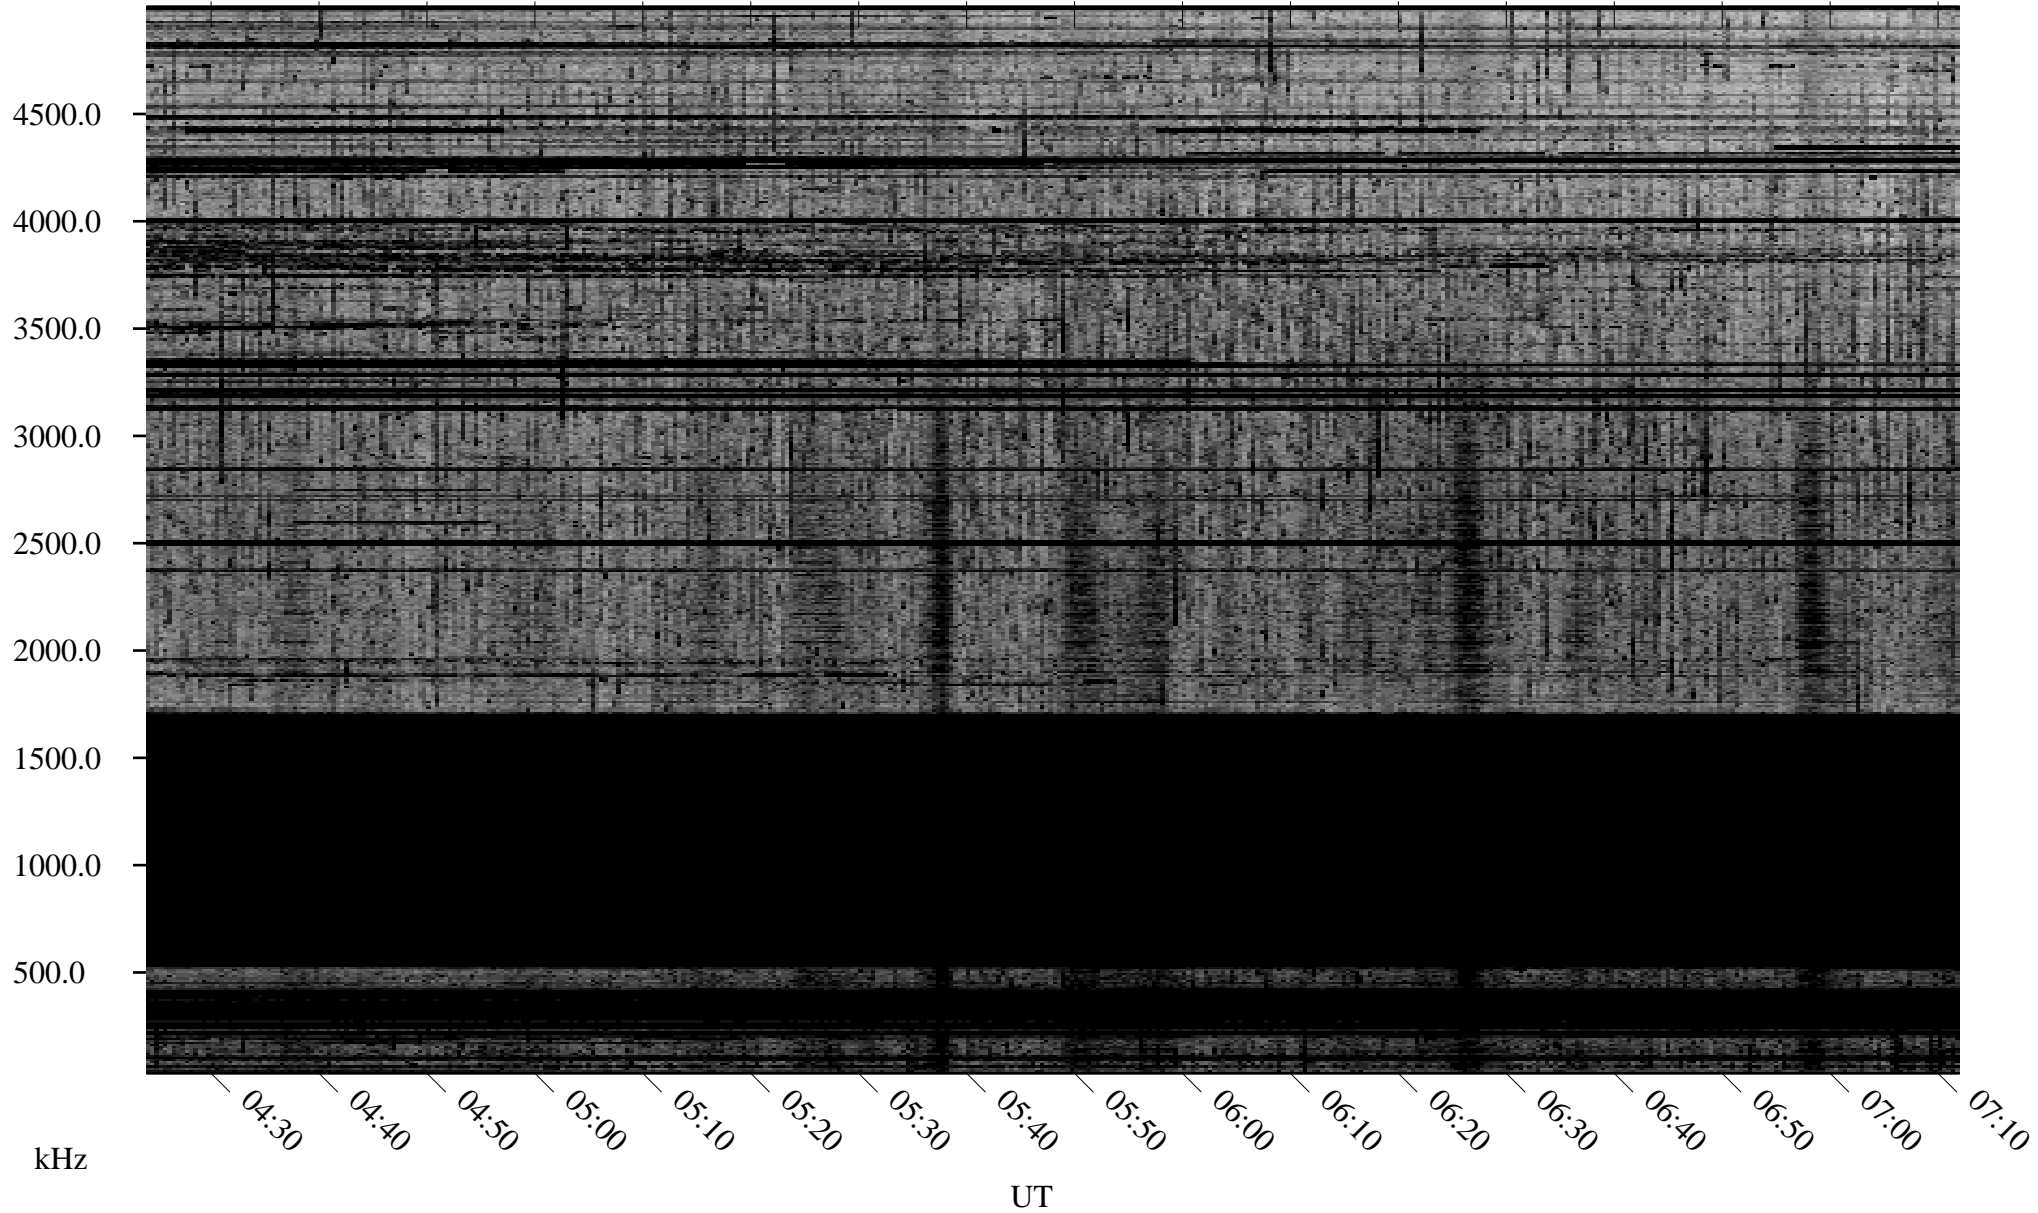

04/21/2009 Churchill, Manitoba

Linear Scale Black = 161 White = 15

ch091111.r00SUm max_12

Page 1

04/21/2009 Churchill, Manitoba

Linear Scale Black = 161 White = 15

ch091111.r00SUm max_12

Page 2

04/22/2009 Churchill, Manitoba

Linear Scale Black = 161 White = 15

ch091111l.r00SUm max_12

Page 3

04/22/2009 Churchill, Manitoba

Linear Scale Black = 161 White = 15

ch091111.r00SUm max_12

Page 4

04/22/2009 Churchill, Manitoba

Linear Scale Black = 161 White = 15

ch091111.r00SUm max_12

Page 5

04/22/2009 Churchill, Manitoba

Linear Scale Black = 161 White = 15

ch091111.r00SUm max_12

Page 6

04/22/2009 Churchill, Manitoba

Linear Scale Black = 161 White = 15

ch091111l.r00SUm max_12

Page 7

04/22/2009 Churchill, Manitoba

Linear Scale Black = 161 White = 15

ch091111l.r00SUm max_12