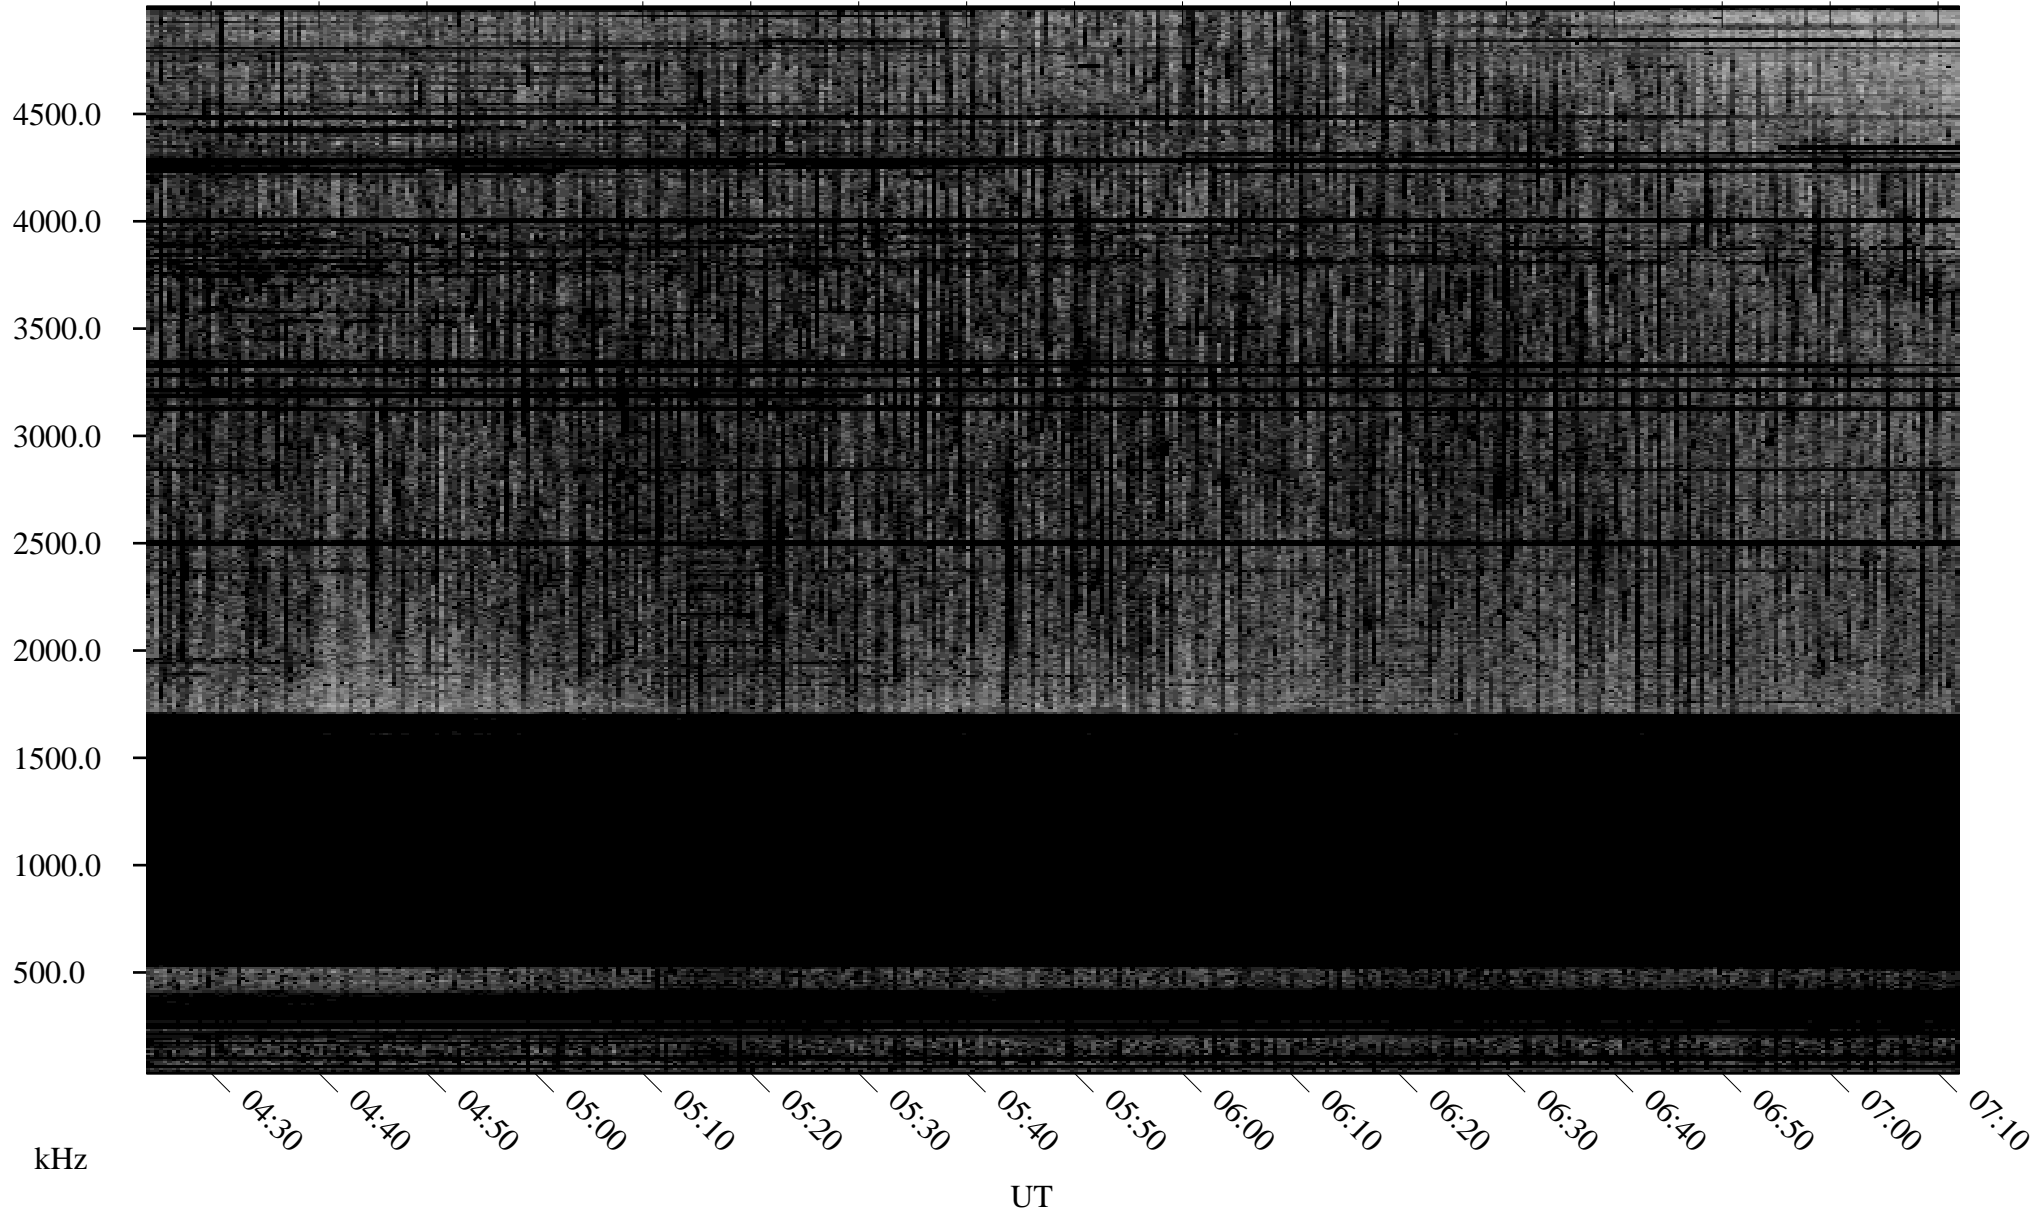

04/22/2009 Churchill, Manitoba

Linear Scale Black = 161 White = 15

ch09112l.r00SUm max_12

Page 1

04/22/2009 Churchill, Manitoba

Linear Scale Black = 161 White = 15

ch09112l.r00SUm max_12

Page 2

04/23/2009 Churchill, Manitoba

Linear Scale Black = 161 White = 15

ch09112l.r00SUm max_12

Page 3

04/23/2009 Churchill, Manitoba

Linear Scale Black = 161 White = 15

ch09112l.r00SUm max_12

Page 4

04/23/2009 Churchill, Manitoba

Linear Scale Black = 161 White = 15

ch09112l.r00SUm max_12

Page 5

04/23/2009 Churchill, Manitoba

Linear Scale Black = 161 White = 15

ch09112l.r00SUm max_12

Page 6

04/23/2009 Churchill, Manitoba

Linear Scale Black = 161 White = 15

ch09112l.r00SUm max_12

Page 7

04/23/2009 Churchill, Manitoba

Linear Scale Black = 161 White = 15

ch09112l.r00SUm max_12

Page 8