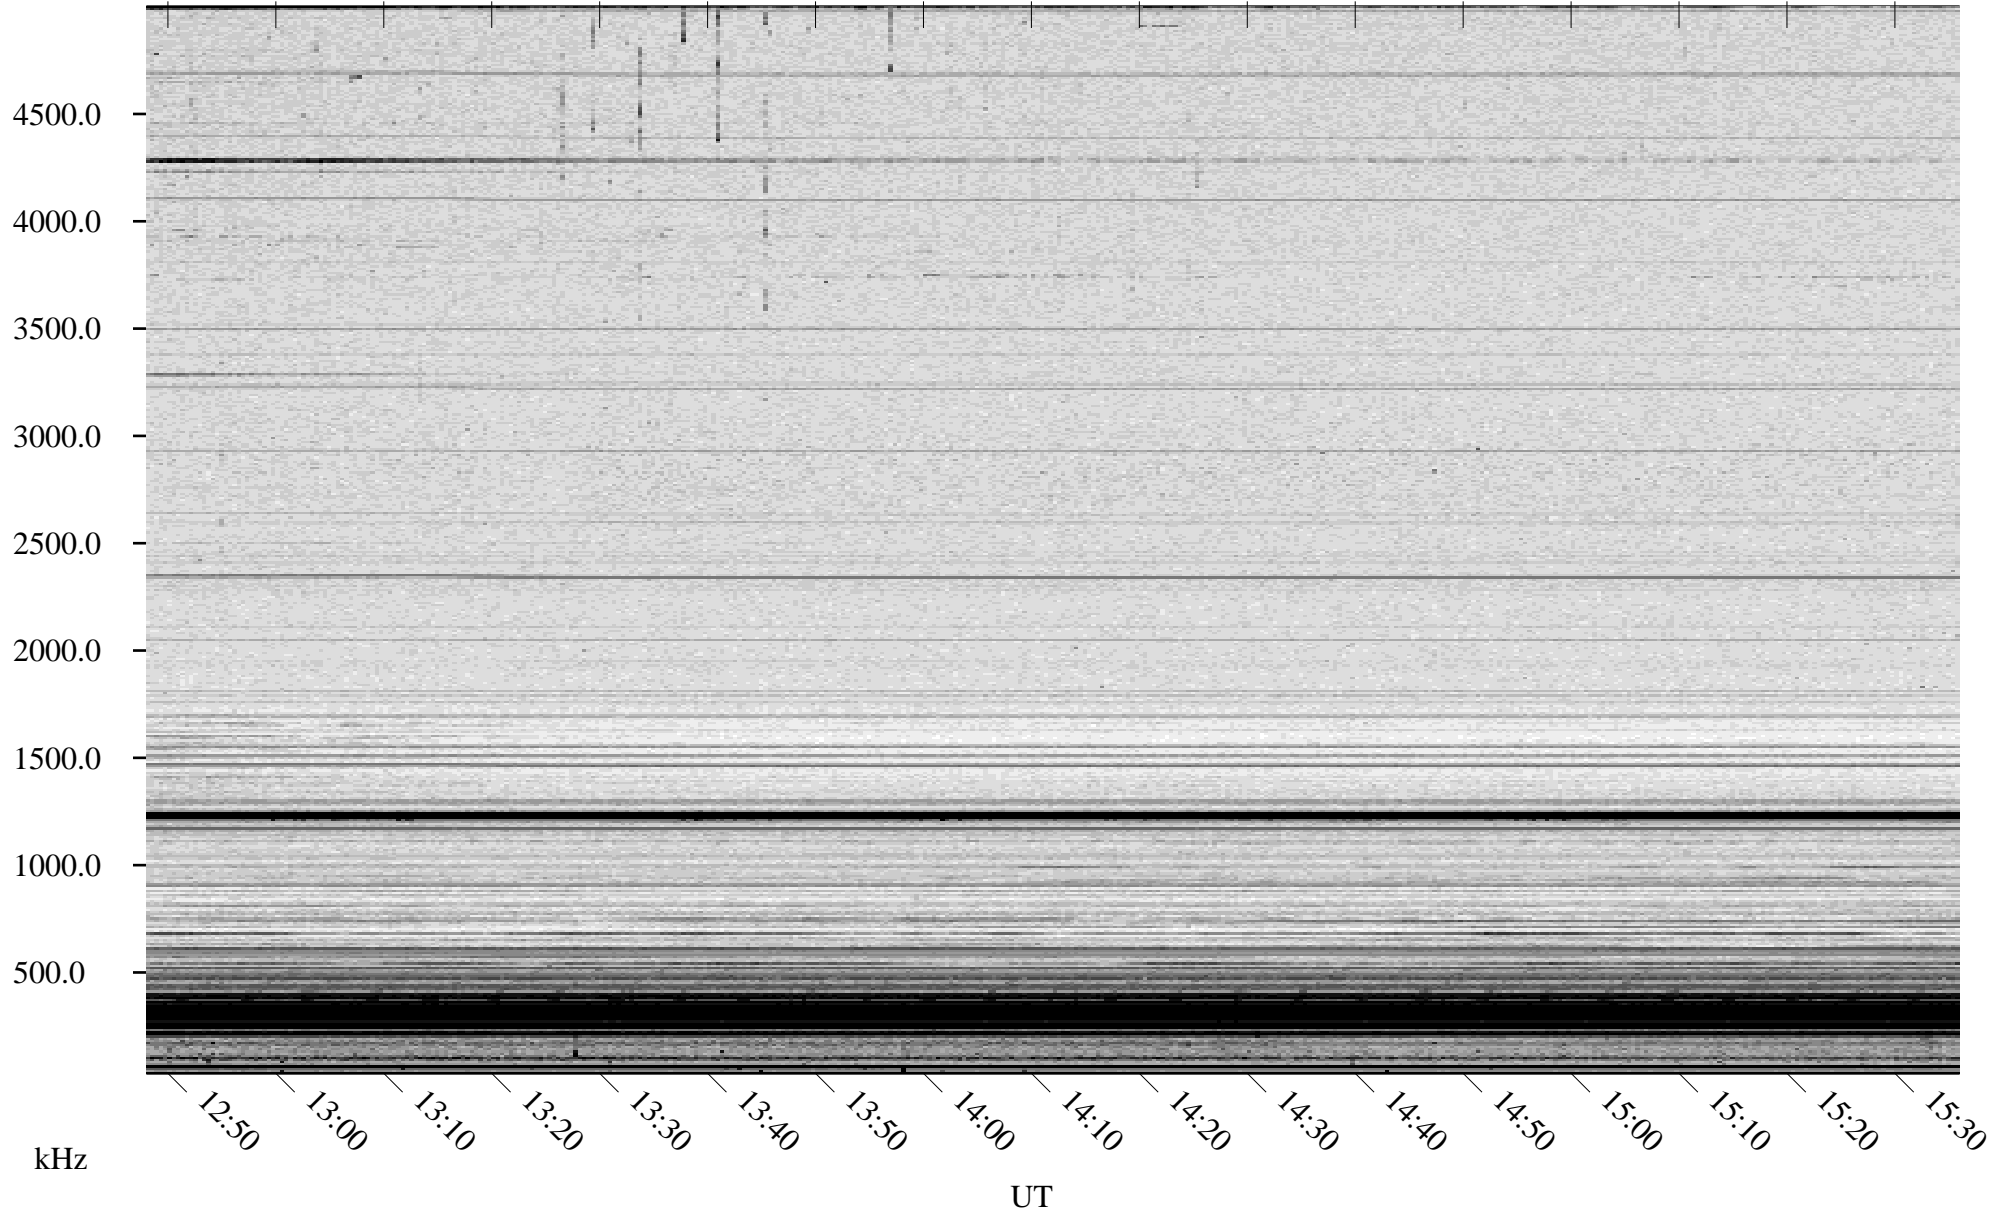

04/22/2009 Churchill, Manitoba

Linear Scale Black = 161 White = 15

ch09112l.r00SUm max_12

Page 1

04/22/2009 Churchill, Manitoba

Linear Scale Black = 161 White = 15

ch09112l.r00SUm max_12

Page 2

04/23/2009 Churchill, Manitoba

Linear Scale Black = 161 White = 15

ch09112l.r00SUm max_12

Page 3

04/23/2009 Churchill, Manitoba

Linear Scale Black = 161 White = 15

ch09112l.r00SUm max_12

Page 4

04/23/2009 Churchill, Manitoba

Linear Scale Black = 161 White = 15

ch09112l.r00SUm max_12

Page 5

04/23/2009 Churchill, Manitoba

Linear Scale Black = 161 White = 15

ch09112l.r00SUm max_12

Page 6

04/23/2009 Churchill, Manitoba

Linear Scale Black = 161 White = 15

ch09112l.r00SUm max_12

Page 7

04/23/2009 Churchill, Manitoba

Linear Scale Black = 161 White = 15

ch09112l.r00SUm max_12

Page 8