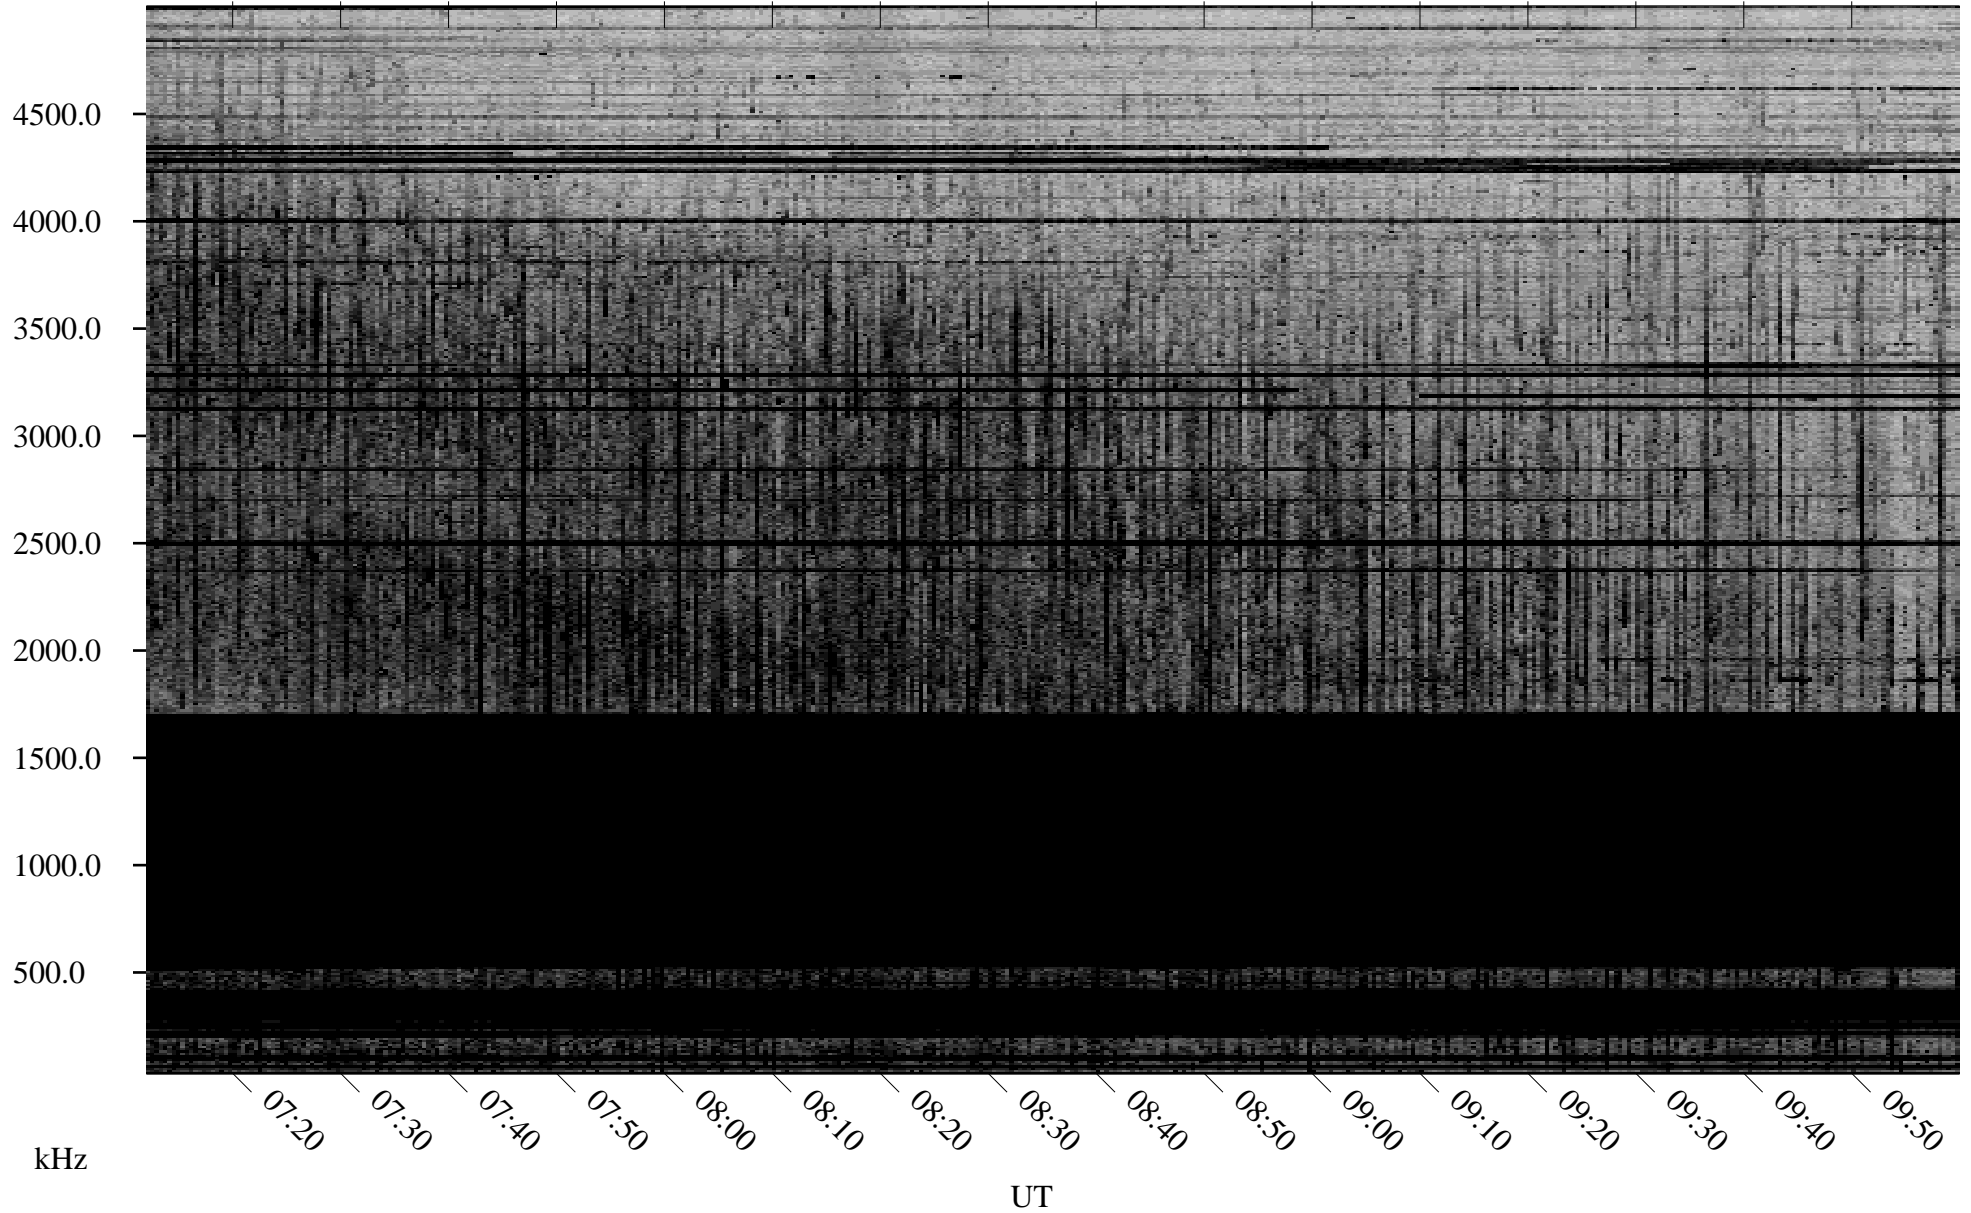

04/22/2009 Churchill, Manitoba

Linear Scale Black = 161 White = 15

ch09112l.r00SUm max_12

Page 1

04/22/2009 Churchill, Manitoba

Linear Scale Black = 161 White = 15

ch09112l.r00SUm max_12

Page 2

04/23/2009 Churchill, Manitoba

Linear Scale Black = 161 White = 15

ch09112l.r00SUm max_12

Page 3

04/23/2009 Churchill, Manitoba

Linear Scale Black = 161 White = 15

ch09112l.r00SUm max_12

Page 4

04/23/2009 Churchill, Manitoba

Linear Scale Black = 161 White = 15

ch09112l.r00SUm max_12

Page 5

04/23/2009 Churchill, Manitoba

Linear Scale Black = 161 White = 15

ch09112l.r00SUm max_12

Page 6

04/23/2009 Churchill, Manitoba

Linear Scale Black = 161 White = 15

ch09112l.r00SUm max_12

Page 7

04/23/2009 Churchill, Manitoba

Linear Scale Black = 161 White = 15

ch09112l.r00SUm max_12

Page 8