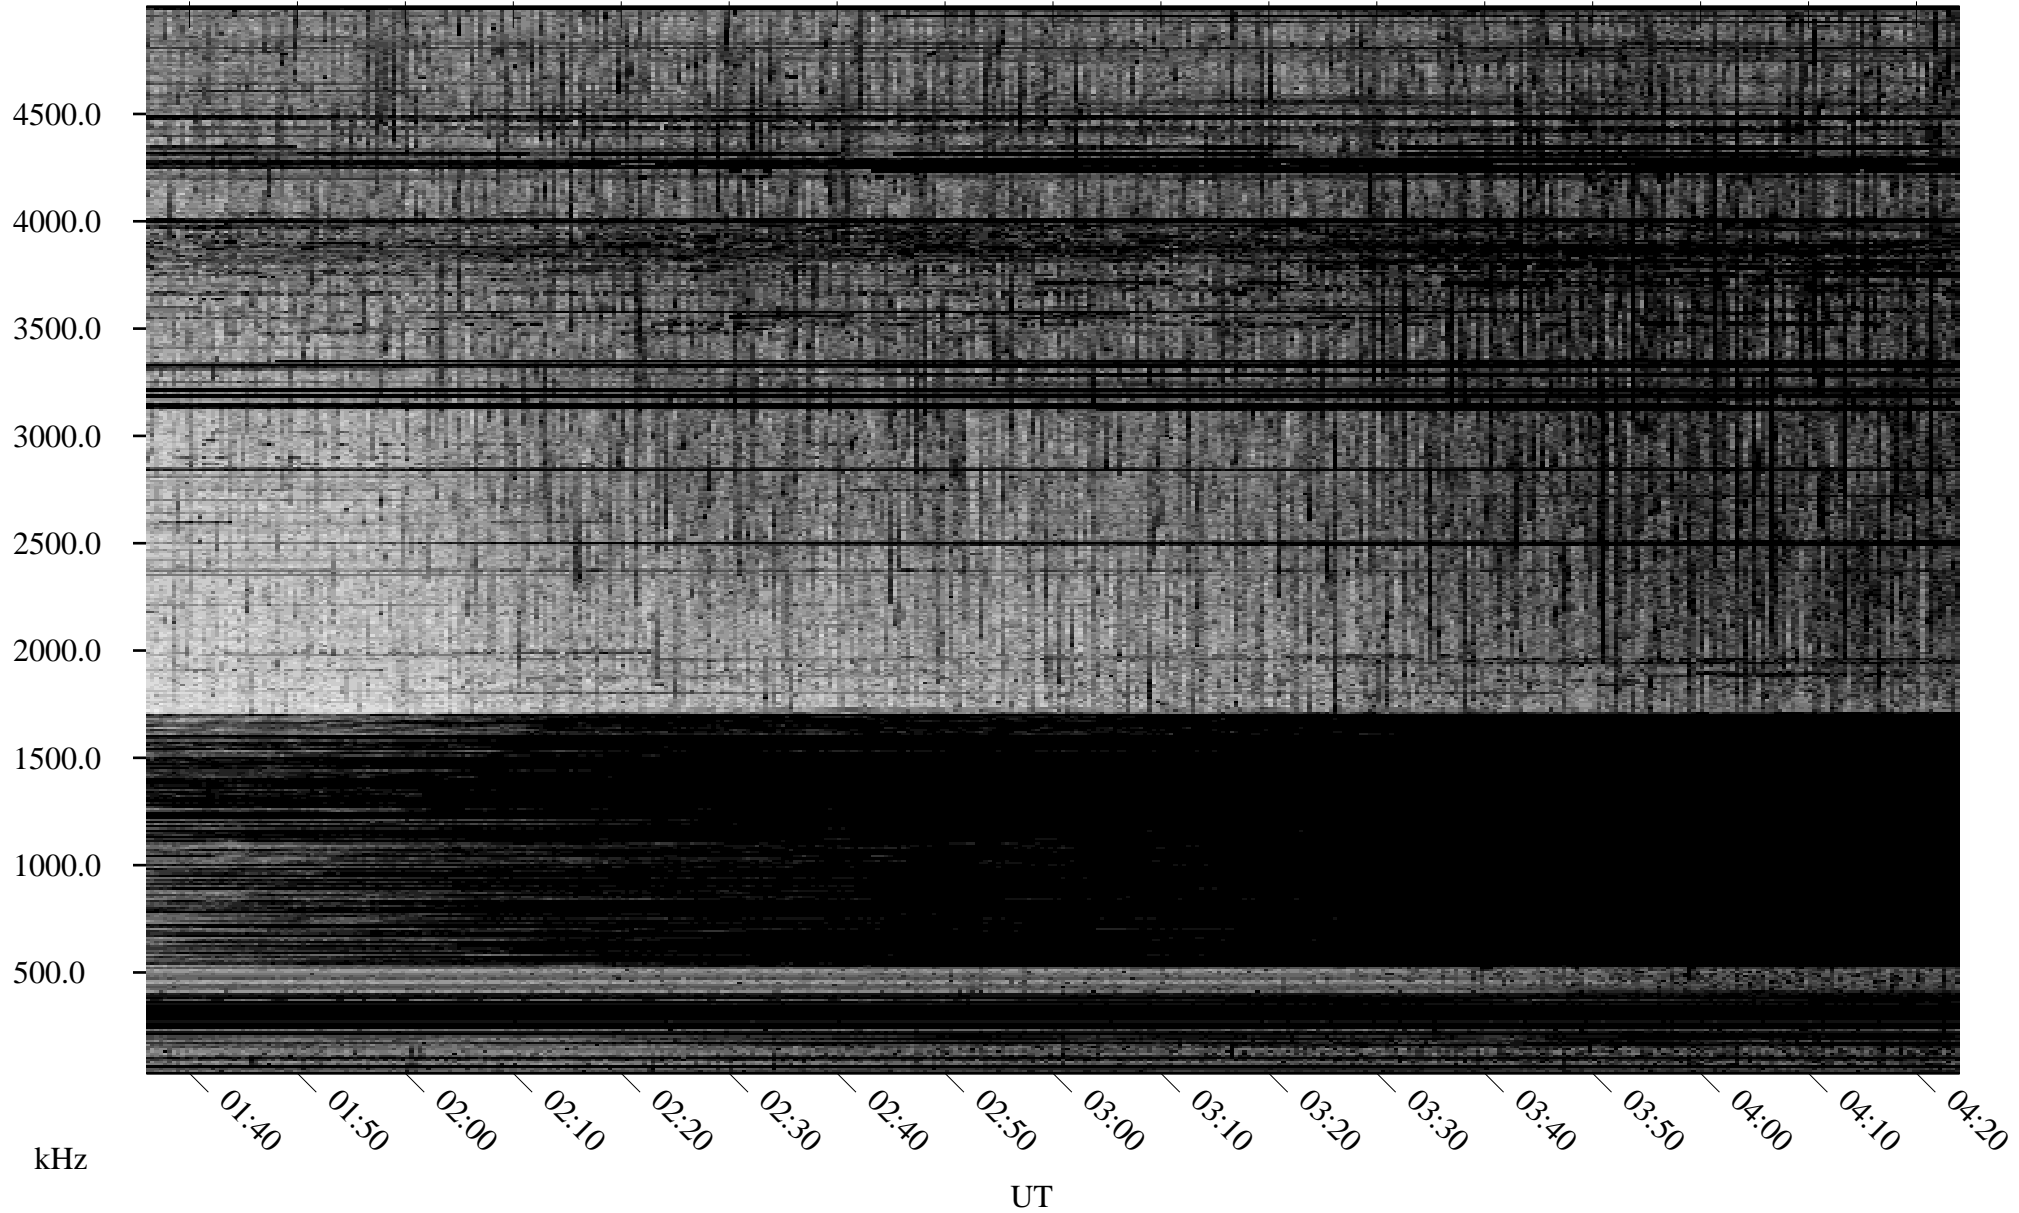

04/22/2009 Churchill, Manitoba

Linear Scale Black = 161 White = 15

ch09112l.r00SUm max_12

Page 1

04/22/2009 Churchill, Manitoba

Linear Scale Black = 161 White = 15

ch09112l.r00SUm max_12

Page 2

04/23/2009 Churchill, Manitoba

Linear Scale Black = 161 White = 15

ch09112l.r00SUm max_12

Page 3

04/23/2009 Churchill, Manitoba

Linear Scale Black = 161 White = 15

ch09112l.r00SUm max_12

Page 4

04/23/2009 Churchill, Manitoba

Linear Scale Black = 161 White = 15

ch09112l.r00SUm max_12

Page 5

04/23/2009 Churchill, Manitoba

Linear Scale Black = 161 White = 15

ch09112l.r00SUm max_12

Page 6

04/23/2009 Churchill, Manitoba

Linear Scale Black = 161 White = 15

ch09112l.r00SUm max_12

Page 7

04/23/2009 Churchill, Manitoba

Linear Scale Black = 161 White = 15

ch09112l.r00SUm max_12

Page 8