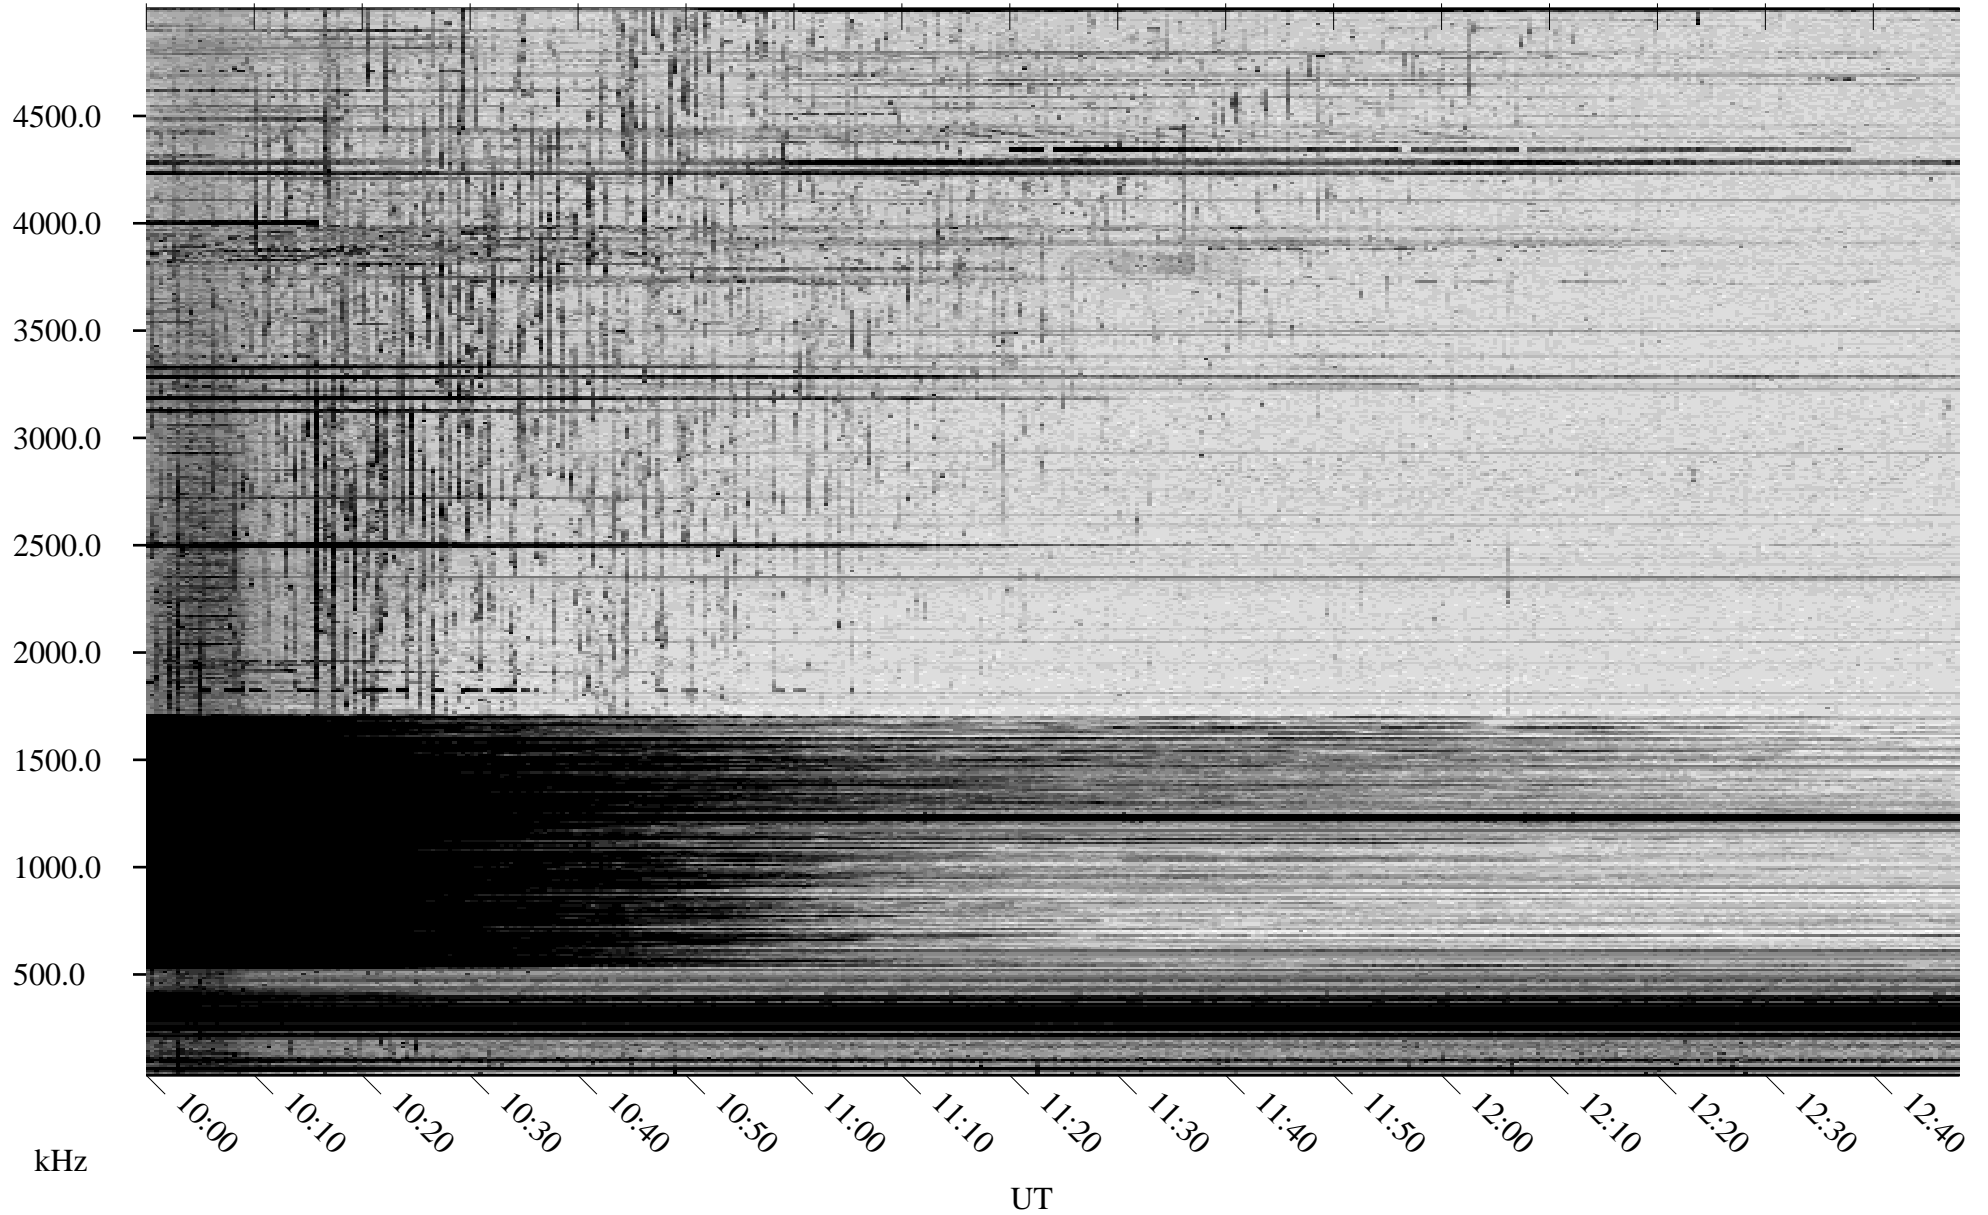

04/22/2009 Churchill, Manitoba

Linear Scale Black = 161 White = 15

ch09112l.r00SUm max_12

Page 1

04/22/2009 Churchill, Manitoba

Linear Scale Black = 161 White = 15

ch09112l.r00SUm max_12

Page 2

04/23/2009 Churchill, Manitoba

Linear Scale Black = 161 White = 15

ch09112l.r00SUm max_12

Page 3

04/23/2009 Churchill, Manitoba

Linear Scale Black = 161 White = 15

ch09112l.r00SUm max_12

Page 4

04/23/2009 Churchill, Manitoba

Linear Scale Black = 161 White = 15

ch09112l.r00SUm max_12

Page 5

04/23/2009 Churchill, Manitoba

Linear Scale Black = 161 White = 15

ch09112l.r00SUm max_12

Page 6

04/23/2009 Churchill, Manitoba

Linear Scale Black = 161 White = 15

ch09112l.r00SUm max_12

Page 7

04/23/2009 Churchill, Manitoba

Linear Scale Black = 161 White = 15

ch09112l.r00SUm max_12

Page 8