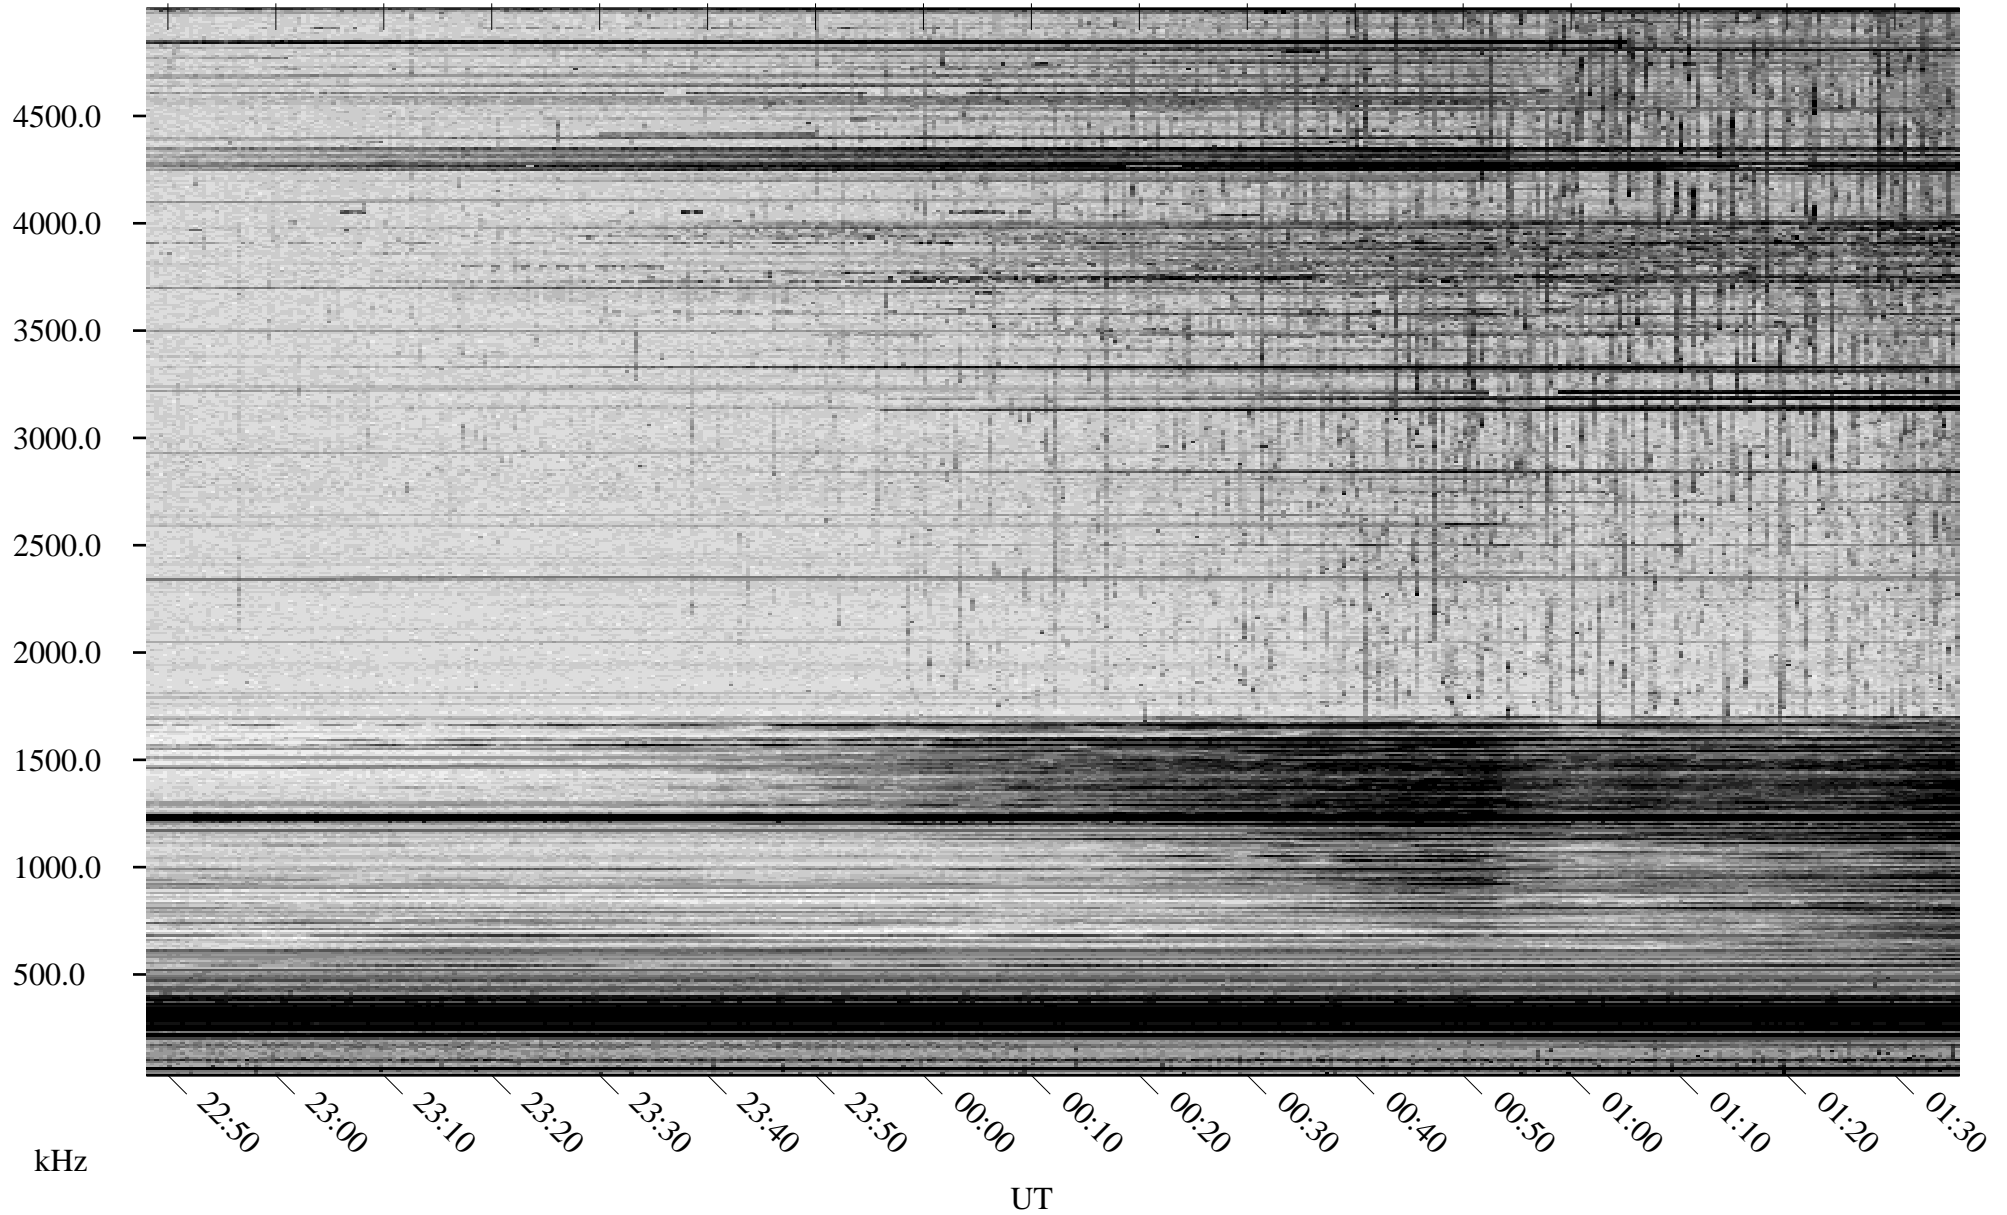

04/23/2009 Churchill, Manitoba

Linear Scale Black = 161 White = 15

ch09113l.r00SUm max_12

Page 1

04/23/2009 Churchill, Manitoba

Linear Scale Black = 161 White = 15

ch091131.r00SUm max_12

Page 2

04/24/2009 Churchill, Manitoba

Linear Scale Black = 161 White = 15

ch091131.r00SUm max_12

Page 3

04/24/2009 Churchill, Manitoba

Linear Scale Black = 161 White = 15

ch09113l.r00SUm max_12

Page 4

04/24/2009 Churchill, Manitoba

Linear Scale Black = 161 White = 15

ch09113l.r00SUm max_12

Page 5

04/24/2009 Churchill, Manitoba

Linear Scale Black = 161 White = 15

ch09113l.r00SUm max_12

Page 6

04/24/2009 Churchill, Manitoba

Linear Scale Black = 161 White = 15

ch09113l.r00SUm max_12

Page 7

04/24/2009 Churchill, Manitoba

Linear Scale Black = 161 White = 15

ch09113l.r00SUm max_12