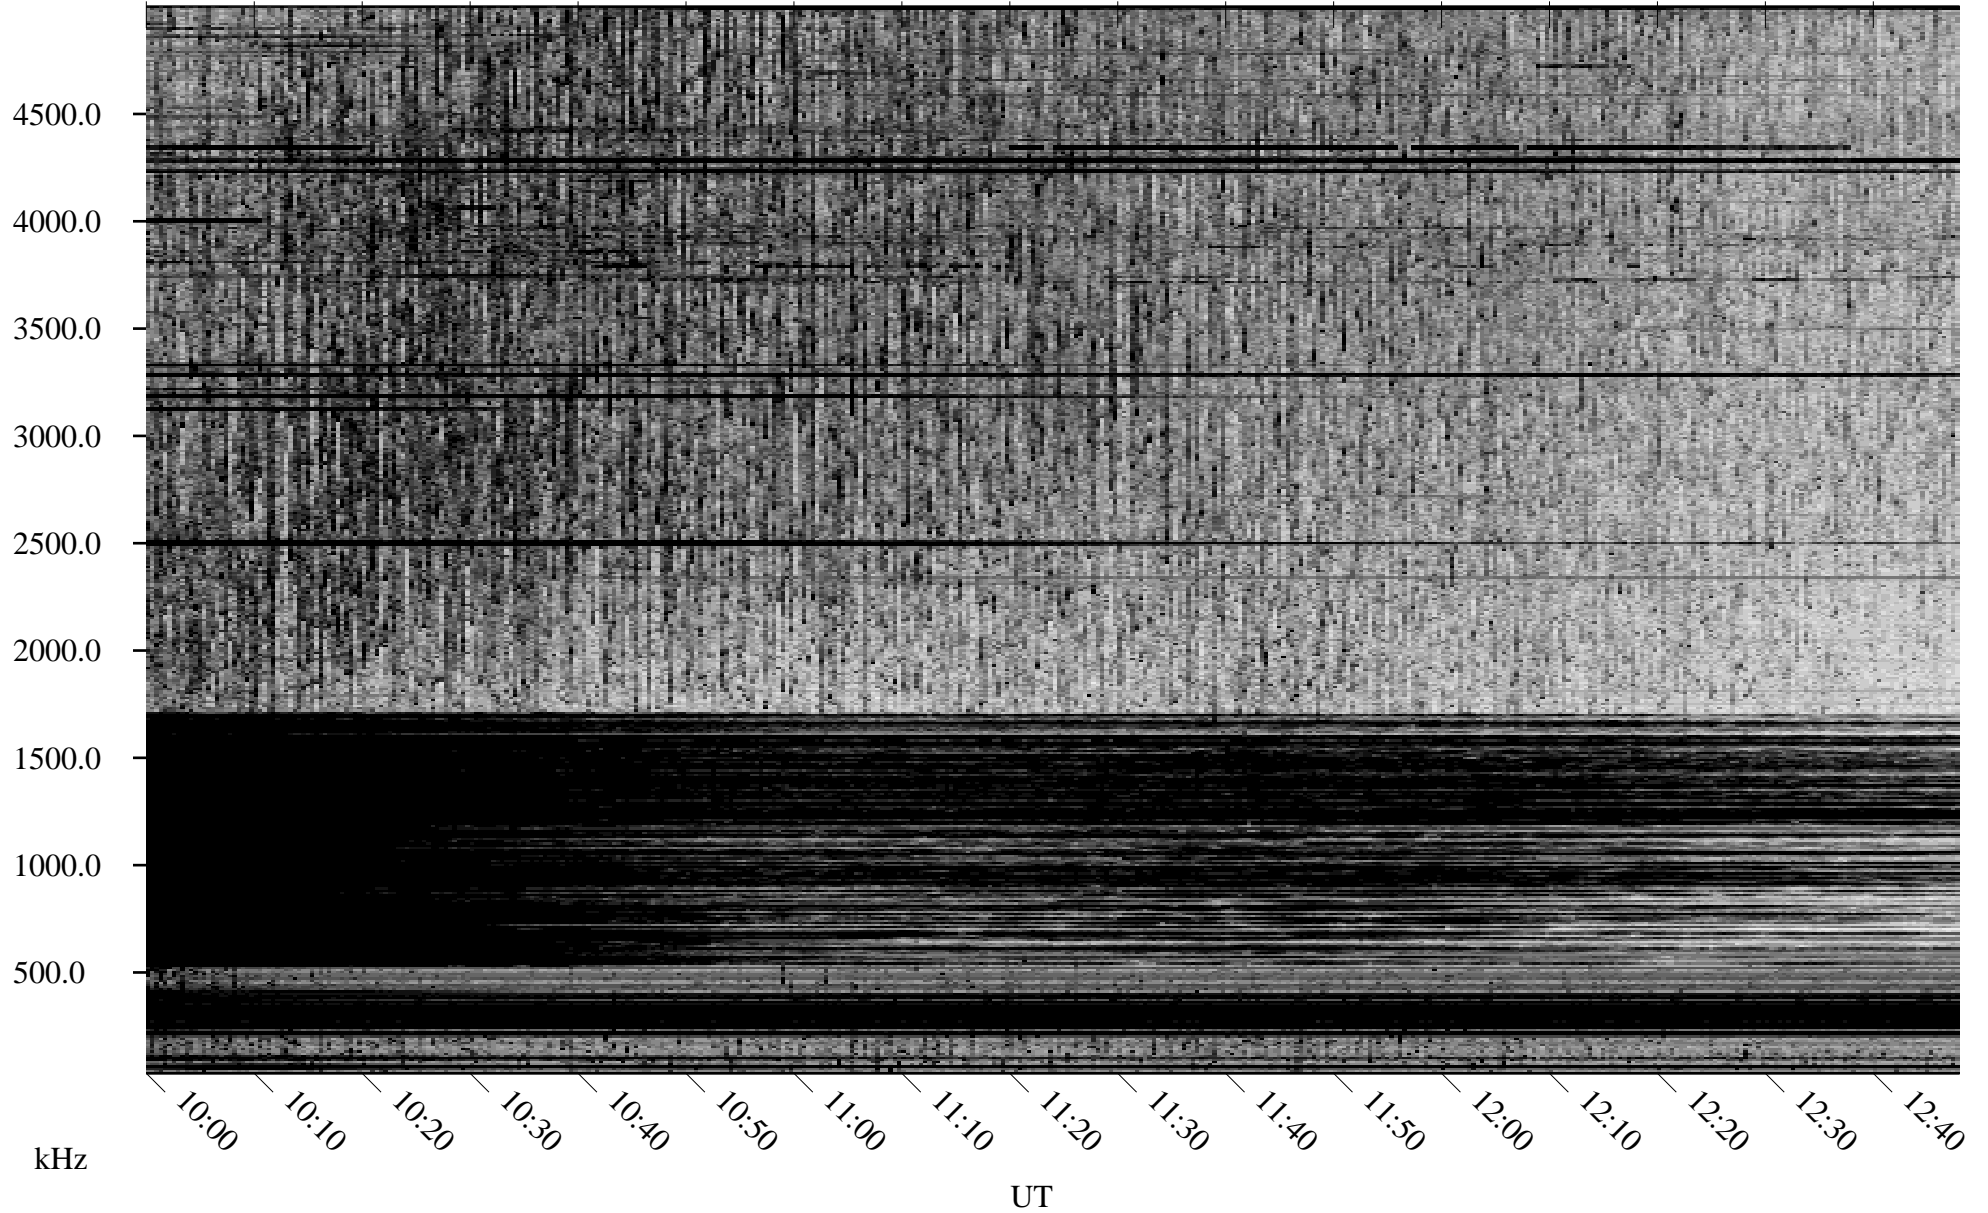

04/23/2009 Churchill, Manitoba

Linear Scale Black = 161 White = 15

ch09113l.r00SUm max_12

Page 1

04/23/2009 Churchill, Manitoba

Linear Scale Black = 161 White = 15

ch091131.r00SUm max_12

Page 2

04/24/2009 Churchill, Manitoba

Linear Scale Black = 161 White = 15

ch091131.r00SUm max_12

Page 3

04/24/2009 Churchill, Manitoba

Linear Scale Black = 161 White = 15

ch09113l.r00SUm max_12

Page 4

04/24/2009 Churchill, Manitoba

Linear Scale Black = 161 White = 15

ch09113l.r00SUm max_12

Page 5

04/24/2009 Churchill, Manitoba

Linear Scale Black = 161 White = 15

ch09113l.r00SUm max_12

Page 6

04/24/2009 Churchill, Manitoba

Linear Scale Black = 161 White = 15

ch09113l.r00SUm max_12

Page 7

04/24/2009 Churchill, Manitoba

Linear Scale Black = 161 White = 15

ch09113l.r00SUm max_12