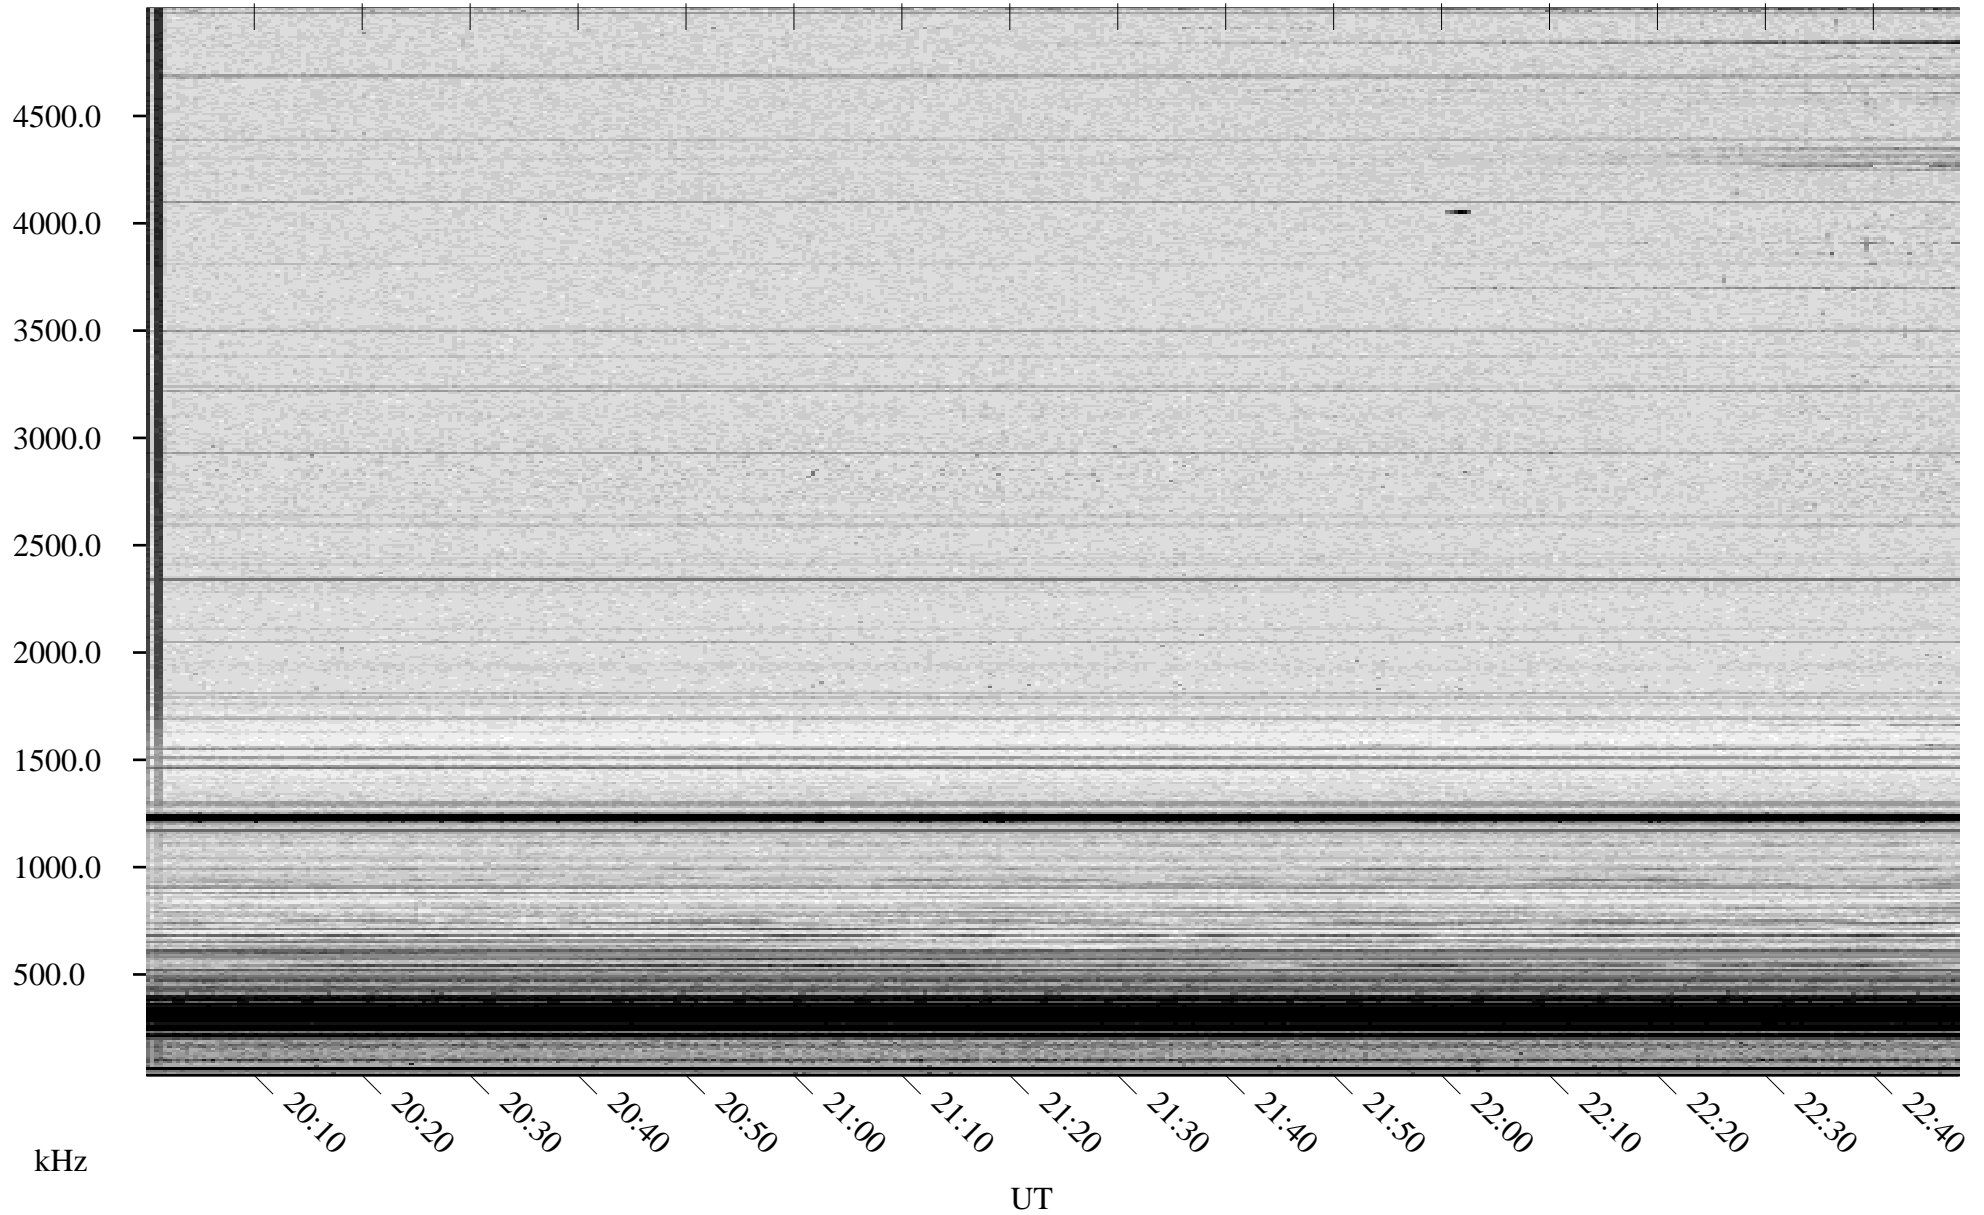

04/23/2009 Churchill, Manitoba

Linear Scale Black = 161 White = 15

ch09113l.r00SUm max_12

Page 1

04/23/2009 Churchill, Manitoba

Linear Scale Black = 161 White = 15

ch091131.r00SUm max_12

Page 2

04/24/2009 Churchill, Manitoba

Linear Scale Black = 161 White = 15

ch091131.r00SUm max_12

Page 3

04/24/2009 Churchill, Manitoba

Linear Scale Black = 161 White = 15

ch09113l.r00SUm max_12

Page 4

04/24/2009 Churchill, Manitoba

Linear Scale Black = 161 White = 15

ch09113l.r00SUm max_12

Page 5

04/24/2009 Churchill, Manitoba

Linear Scale Black = 161 White = 15

ch09113l.r00SUm max_12

Page 6

04/24/2009 Churchill, Manitoba

Linear Scale Black = 161 White = 15

ch09113l.r00SUm max_12

Page 7

04/24/2009 Churchill, Manitoba

Linear Scale Black = 161 White = 15

ch09113l.r00SUm max_12