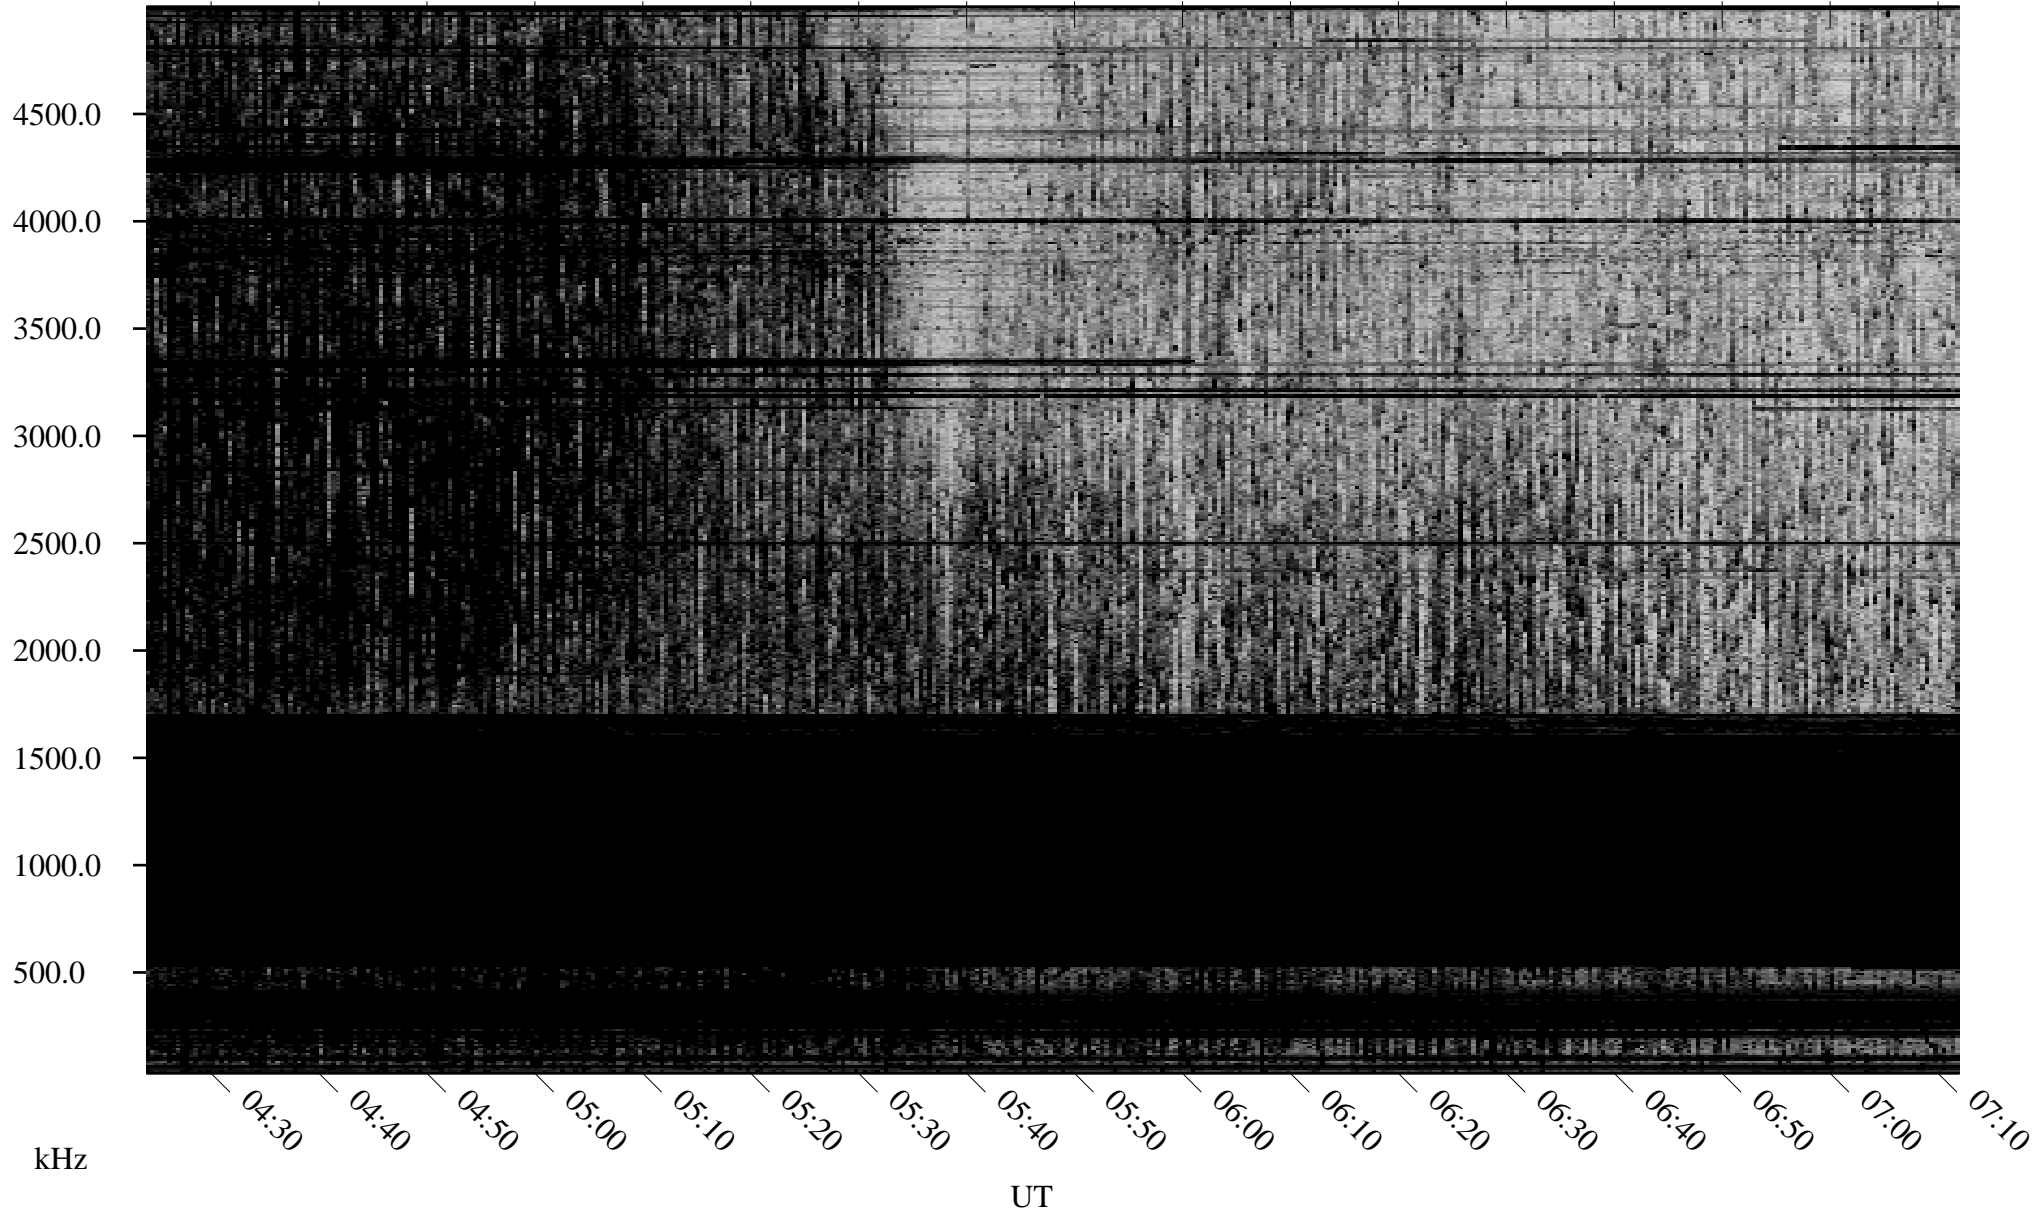

04/23/2009 Churchill, Manitoba

Linear Scale Black = 161 White = 15

ch09113l.r00SUm max_12

Page 1

04/23/2009 Churchill, Manitoba

Linear Scale Black = 161 White = 15

ch091131.r00SUm max_12

Page 2

04/24/2009 Churchill, Manitoba

Linear Scale Black = 161 White = 15

ch091131.r00SUm max_12

Page 3

04/24/2009 Churchill, Manitoba

Linear Scale Black = 161 White = 15

ch09113l.r00SUm max_12

Page 4

04/24/2009 Churchill, Manitoba

Linear Scale Black = 161 White = 15

ch09113l.r00SUm max_12

Page 5

04/24/2009 Churchill, Manitoba

Linear Scale Black = 161 White = 15

ch09113l.r00SUm max_12

Page 6

04/24/2009 Churchill, Manitoba

Linear Scale Black = 161 White = 15

ch09113l.r00SUm max_12

Page 7

04/24/2009 Churchill, Manitoba

Linear Scale Black = 161 White = 15

ch09113l.r00SUm max_12