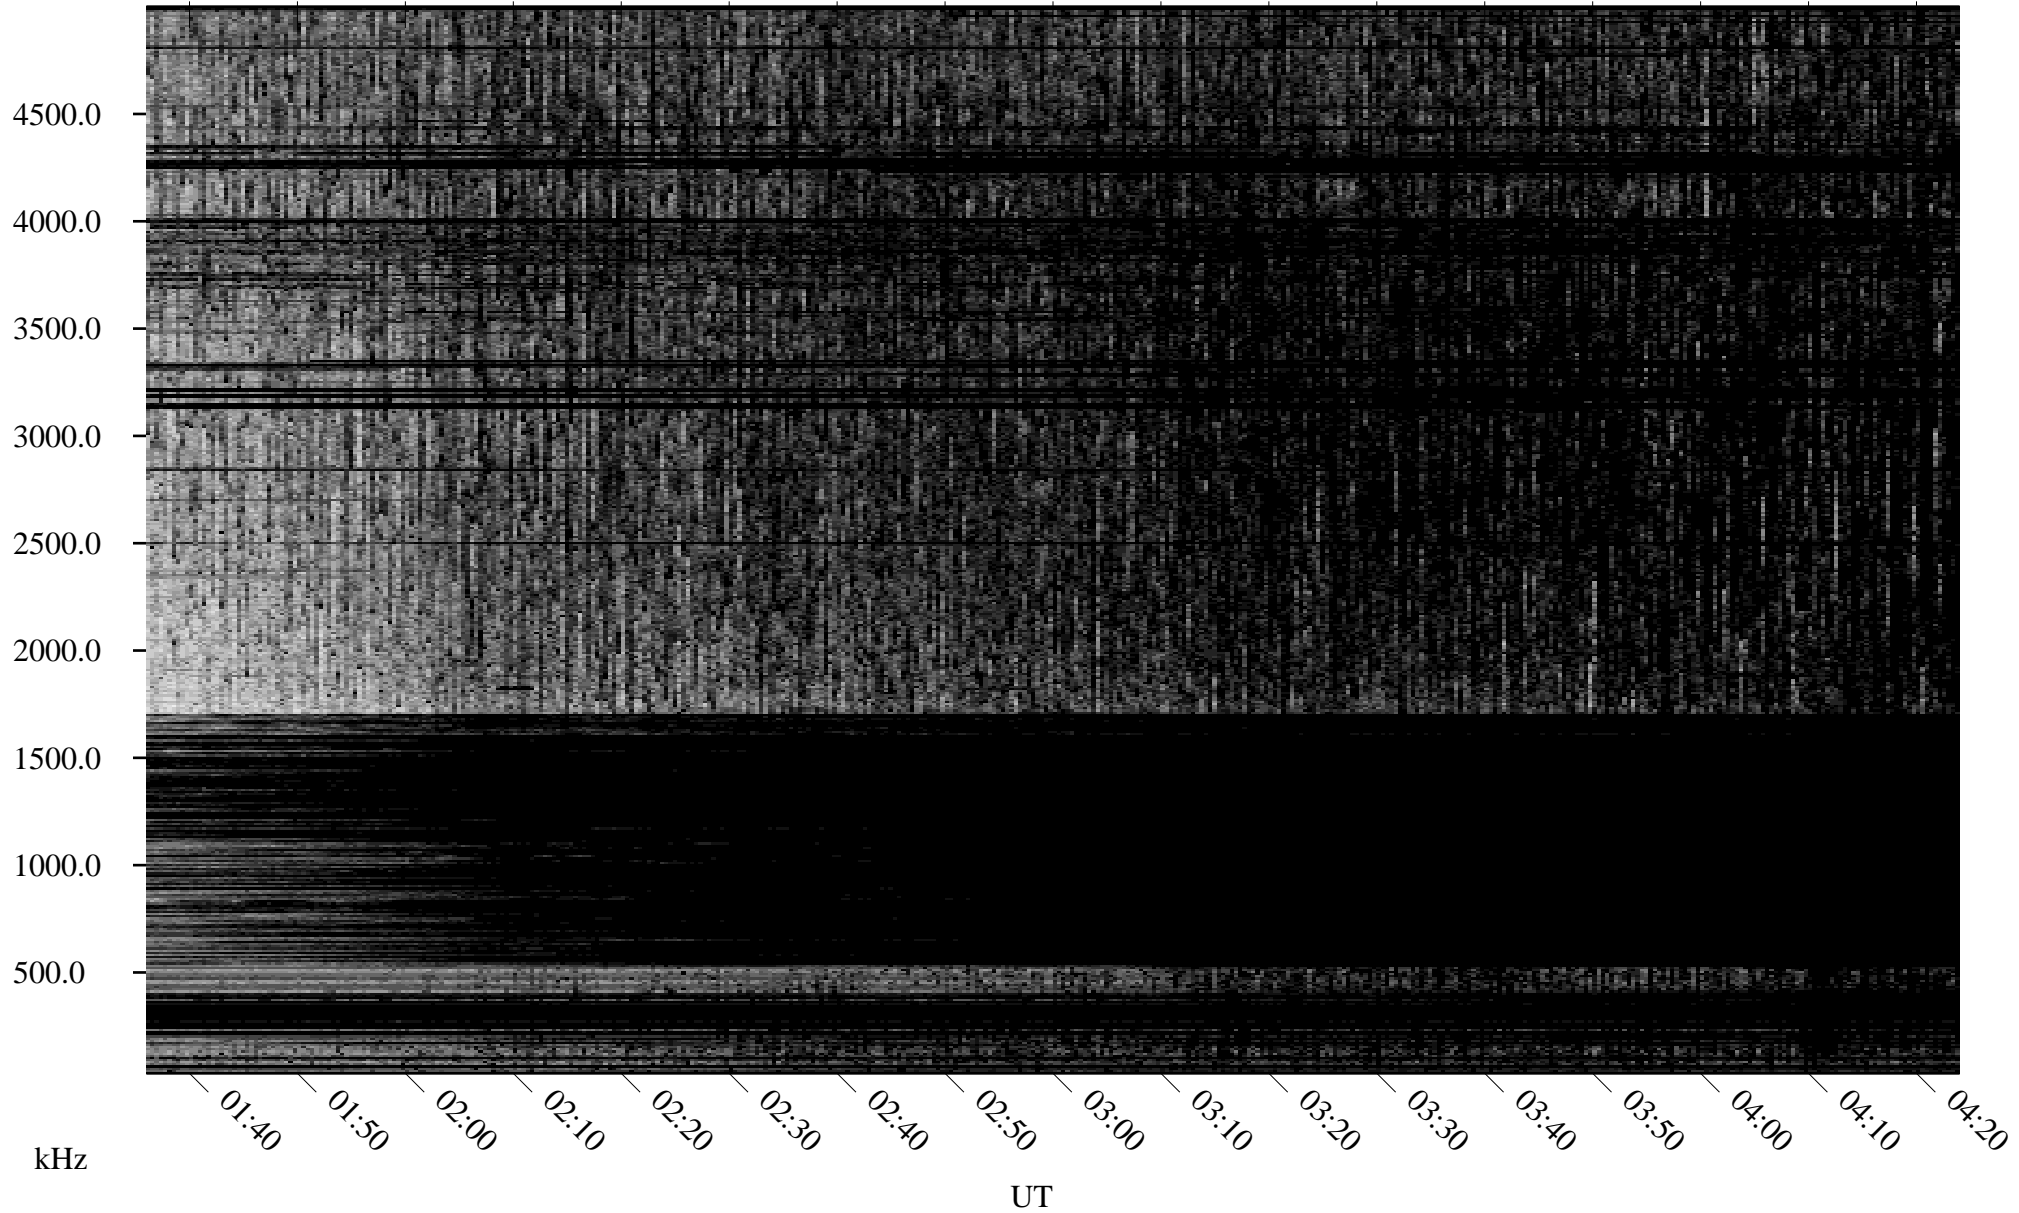

04/23/2009 Churchill, Manitoba

Linear Scale Black = 161 White = 15

ch09113l.r00SUm max_12

Page 1

04/23/2009 Churchill, Manitoba

Linear Scale Black = 161 White = 15

ch091131.r00SUm max_12

Page 2

04/24/2009 Churchill, Manitoba

Linear Scale Black = 161 White = 15

ch091131.r00SUm max_12

Page 3

04/24/2009 Churchill, Manitoba

Linear Scale Black = 161 White = 15

ch09113l.r00SUm max_12

Page 4

04/24/2009 Churchill, Manitoba

Linear Scale Black = 161 White = 15

ch09113l.r00SUm max_12

Page 5

04/24/2009 Churchill, Manitoba

Linear Scale Black = 161 White = 15

ch09113l.r00SUm max_12

Page 6

04/24/2009 Churchill, Manitoba

Linear Scale Black = 161 White = 15

ch09113l.r00SUm max_12

Page 7

04/24/2009 Churchill, Manitoba

Linear Scale Black = 161 White = 15

ch09113l.r00SUm max_12