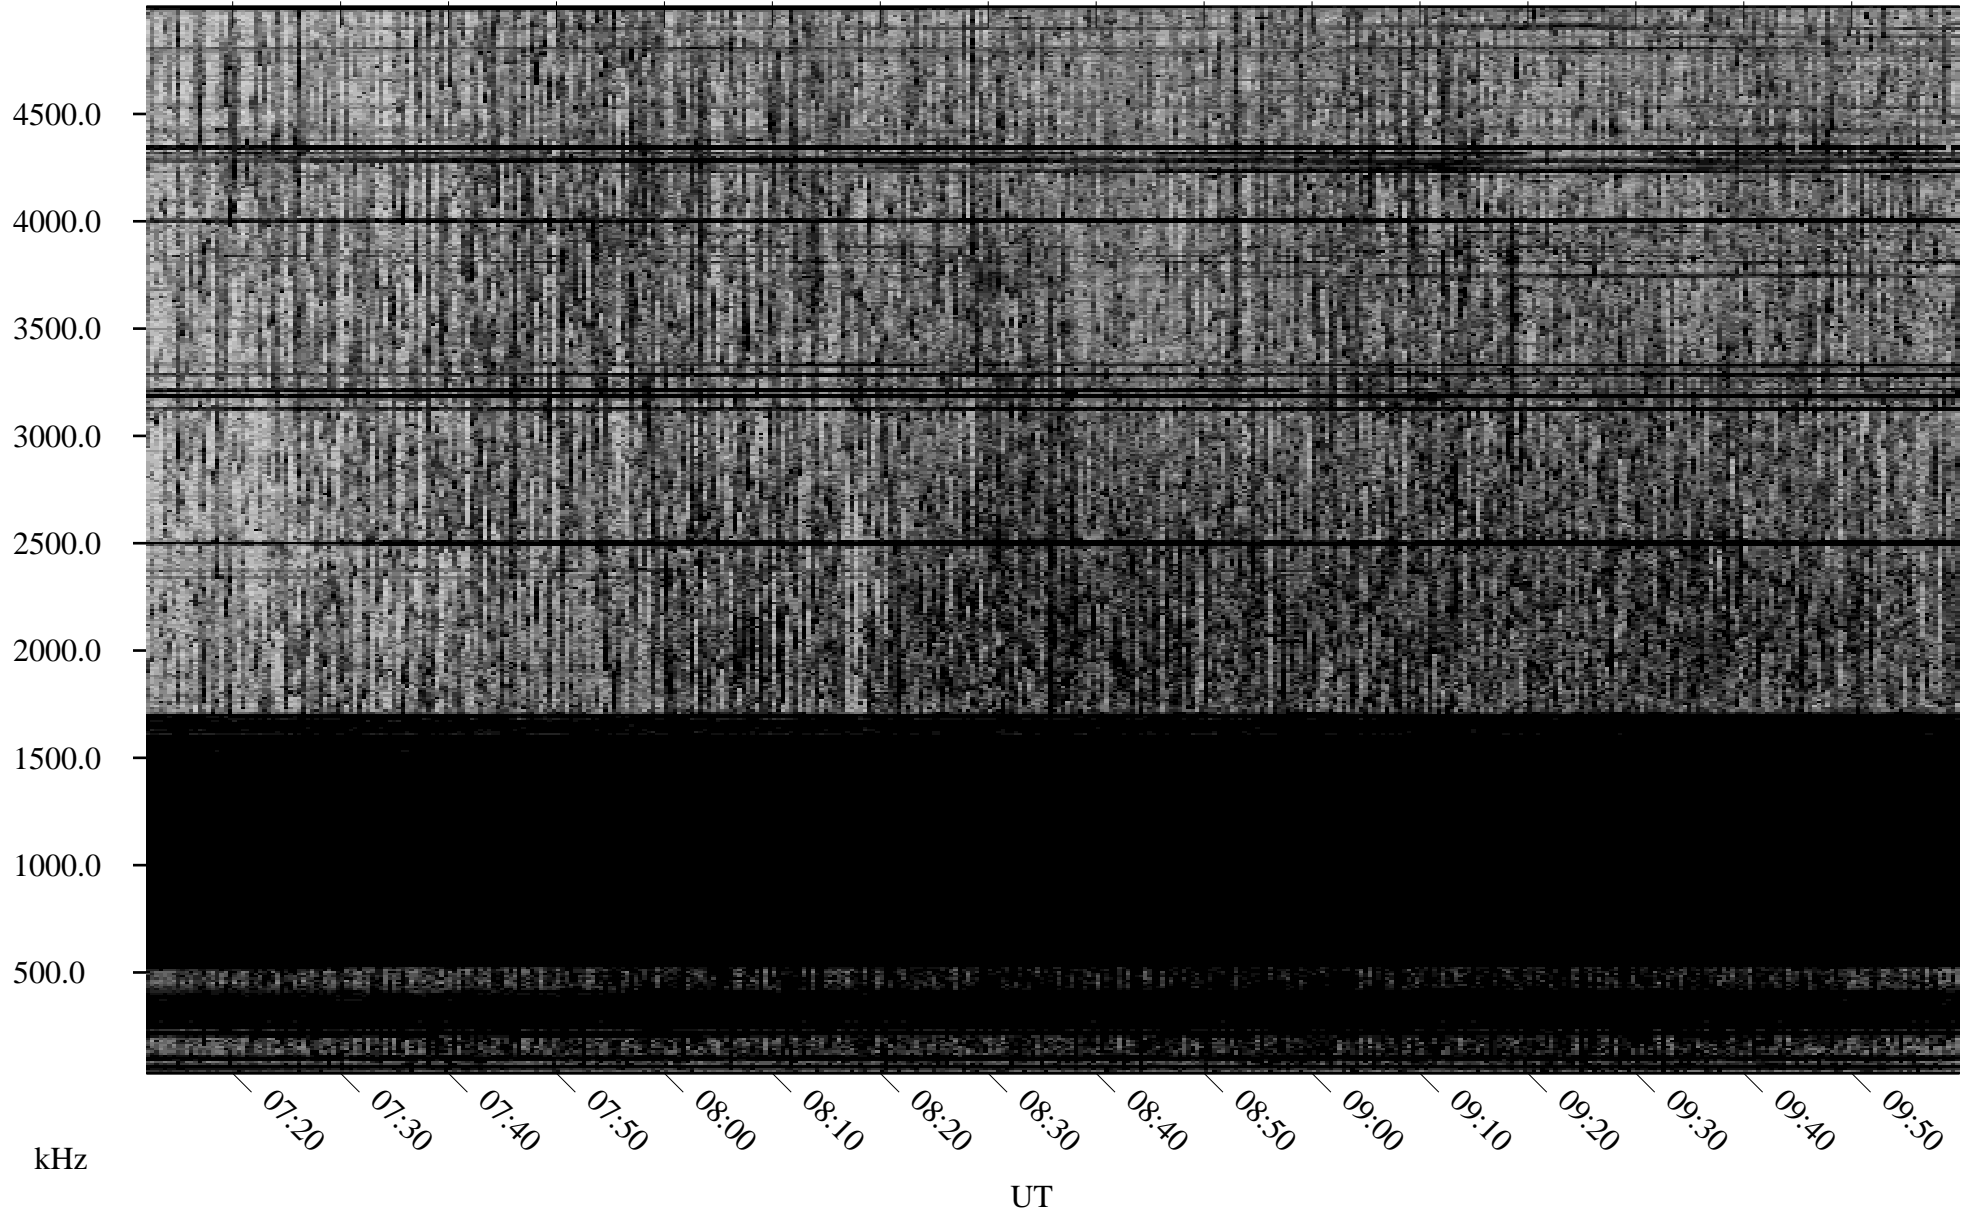

04/23/2009 Churchill, Manitoba

Linear Scale Black = 161 White = 15

ch09113l.r00SUm max_12

Page 1

04/23/2009 Churchill, Manitoba

Linear Scale Black = 161 White = 15

ch091131.r00SUm max_12

Page 2

04/24/2009 Churchill, Manitoba

Linear Scale Black = 161 White = 15

ch091131.r00SUm max_12

Page 3

04/24/2009 Churchill, Manitoba

Linear Scale Black = 161 White = 15

ch09113l.r00SUm max_12

Page 4

04/24/2009 Churchill, Manitoba

Linear Scale Black = 161 White = 15

ch09113l.r00SUm max_12

Page 5

04/24/2009 Churchill, Manitoba

Linear Scale Black = 161 White = 15

ch09113l.r00SUm max_12

Page 6

04/24/2009 Churchill, Manitoba

Linear Scale Black = 161 White = 15

ch09113l.r00SUm max_12

Page 7

04/24/2009 Churchill, Manitoba

Linear Scale Black = 161 White = 15

ch09113l.r00SUm max_12