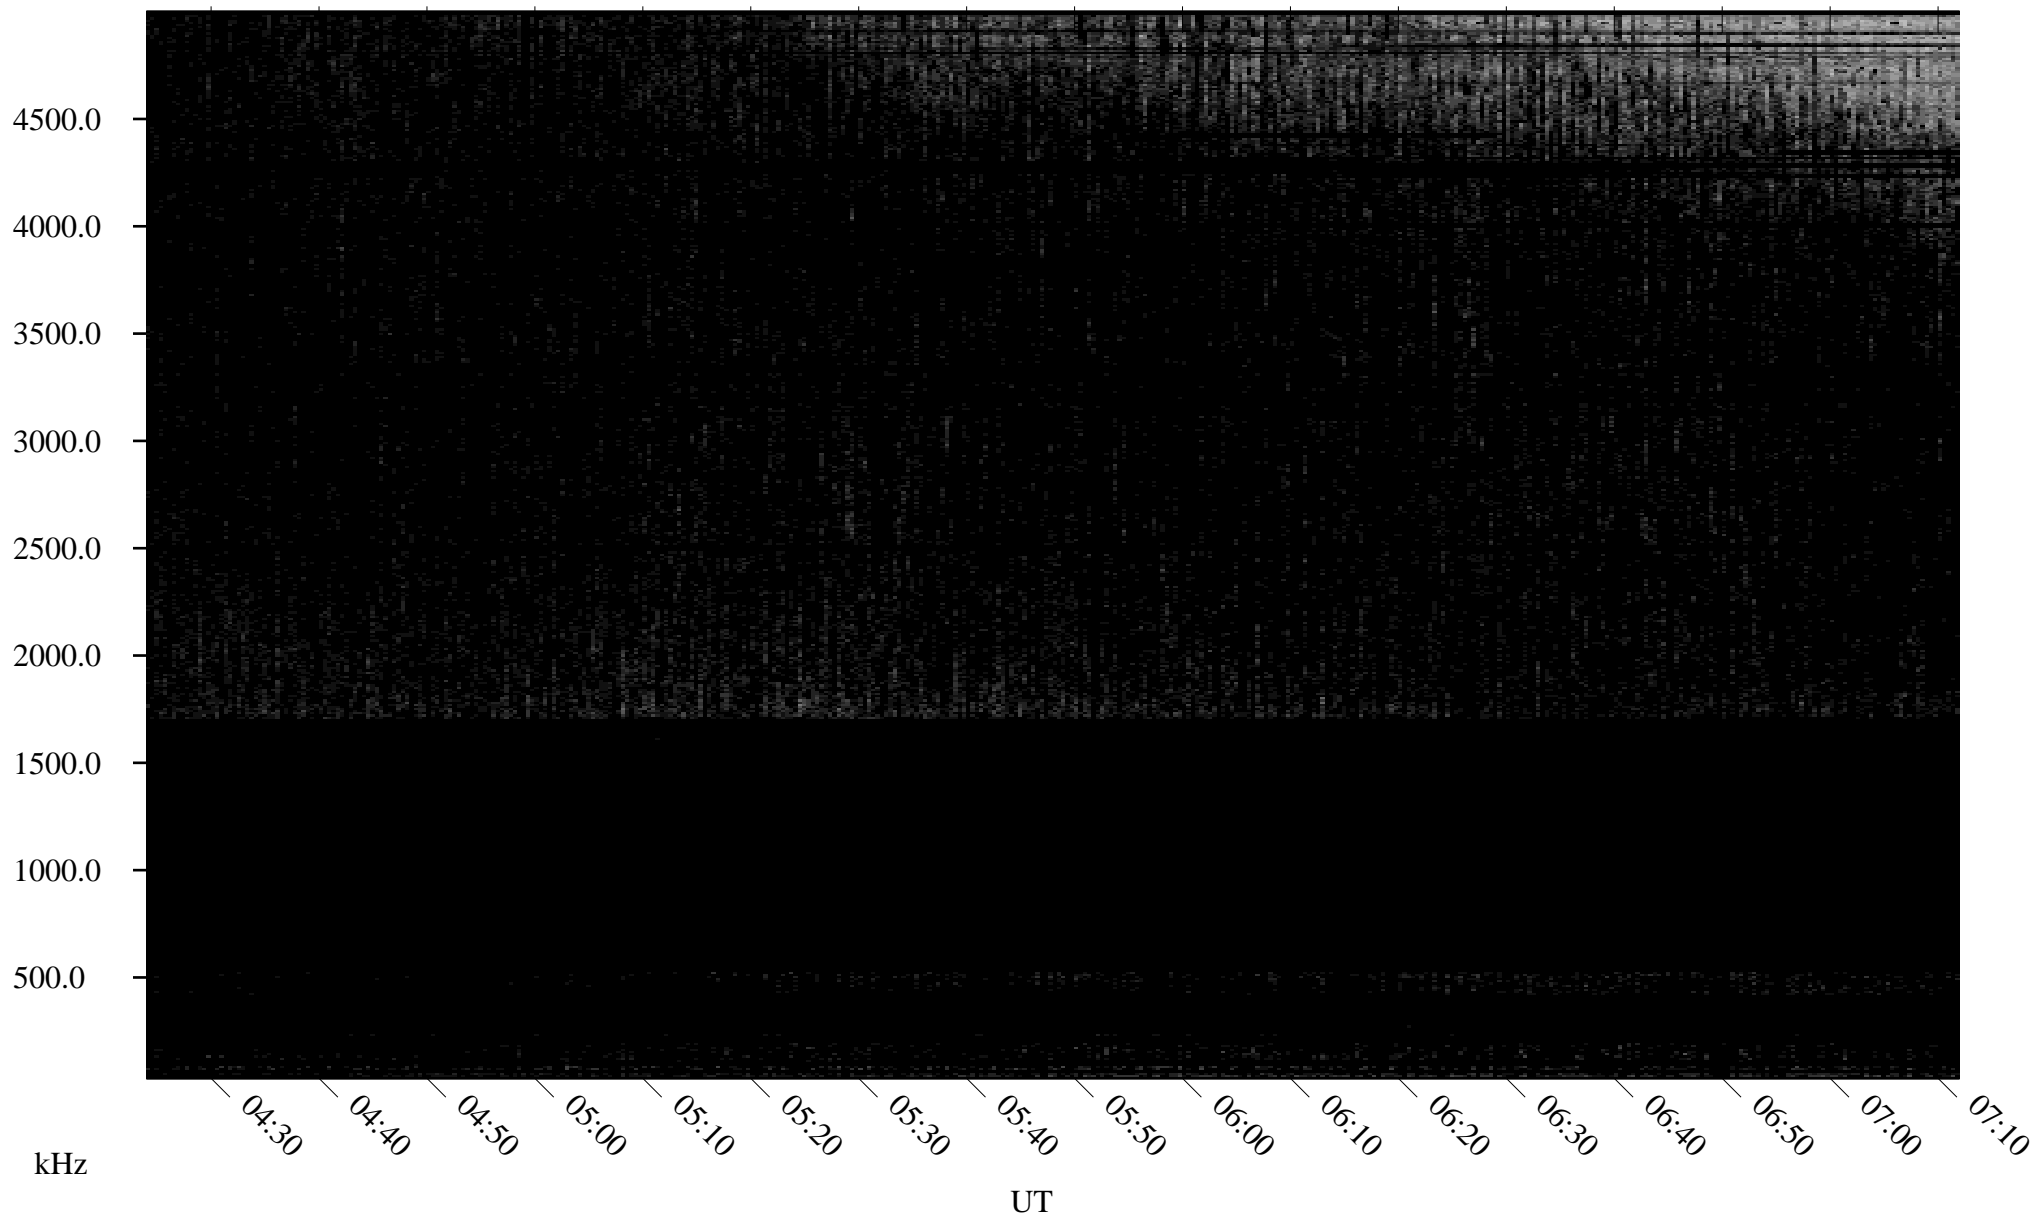

# 04/24/2009 Churchill, Manitoba

Linear Scale    Black = 161    White = 15

ch09114l.r00SUm max\_12

Page 1

# 04/24/2009 Churchill, Manitoba

Linear Scale    Black = 161    White = 15

ch09114l.r00SUm max\_12

Page 2

# 04/25/2009 Churchill, Manitoba

Linear Scale    Black = 161    White = 15

ch09114l.r00SUm max\_12

Page 3

# 04/25/2009 Churchill, Manitoba

Linear Scale    Black = 161    White = 15

ch09114l.r00SUm max\_12

Page 4