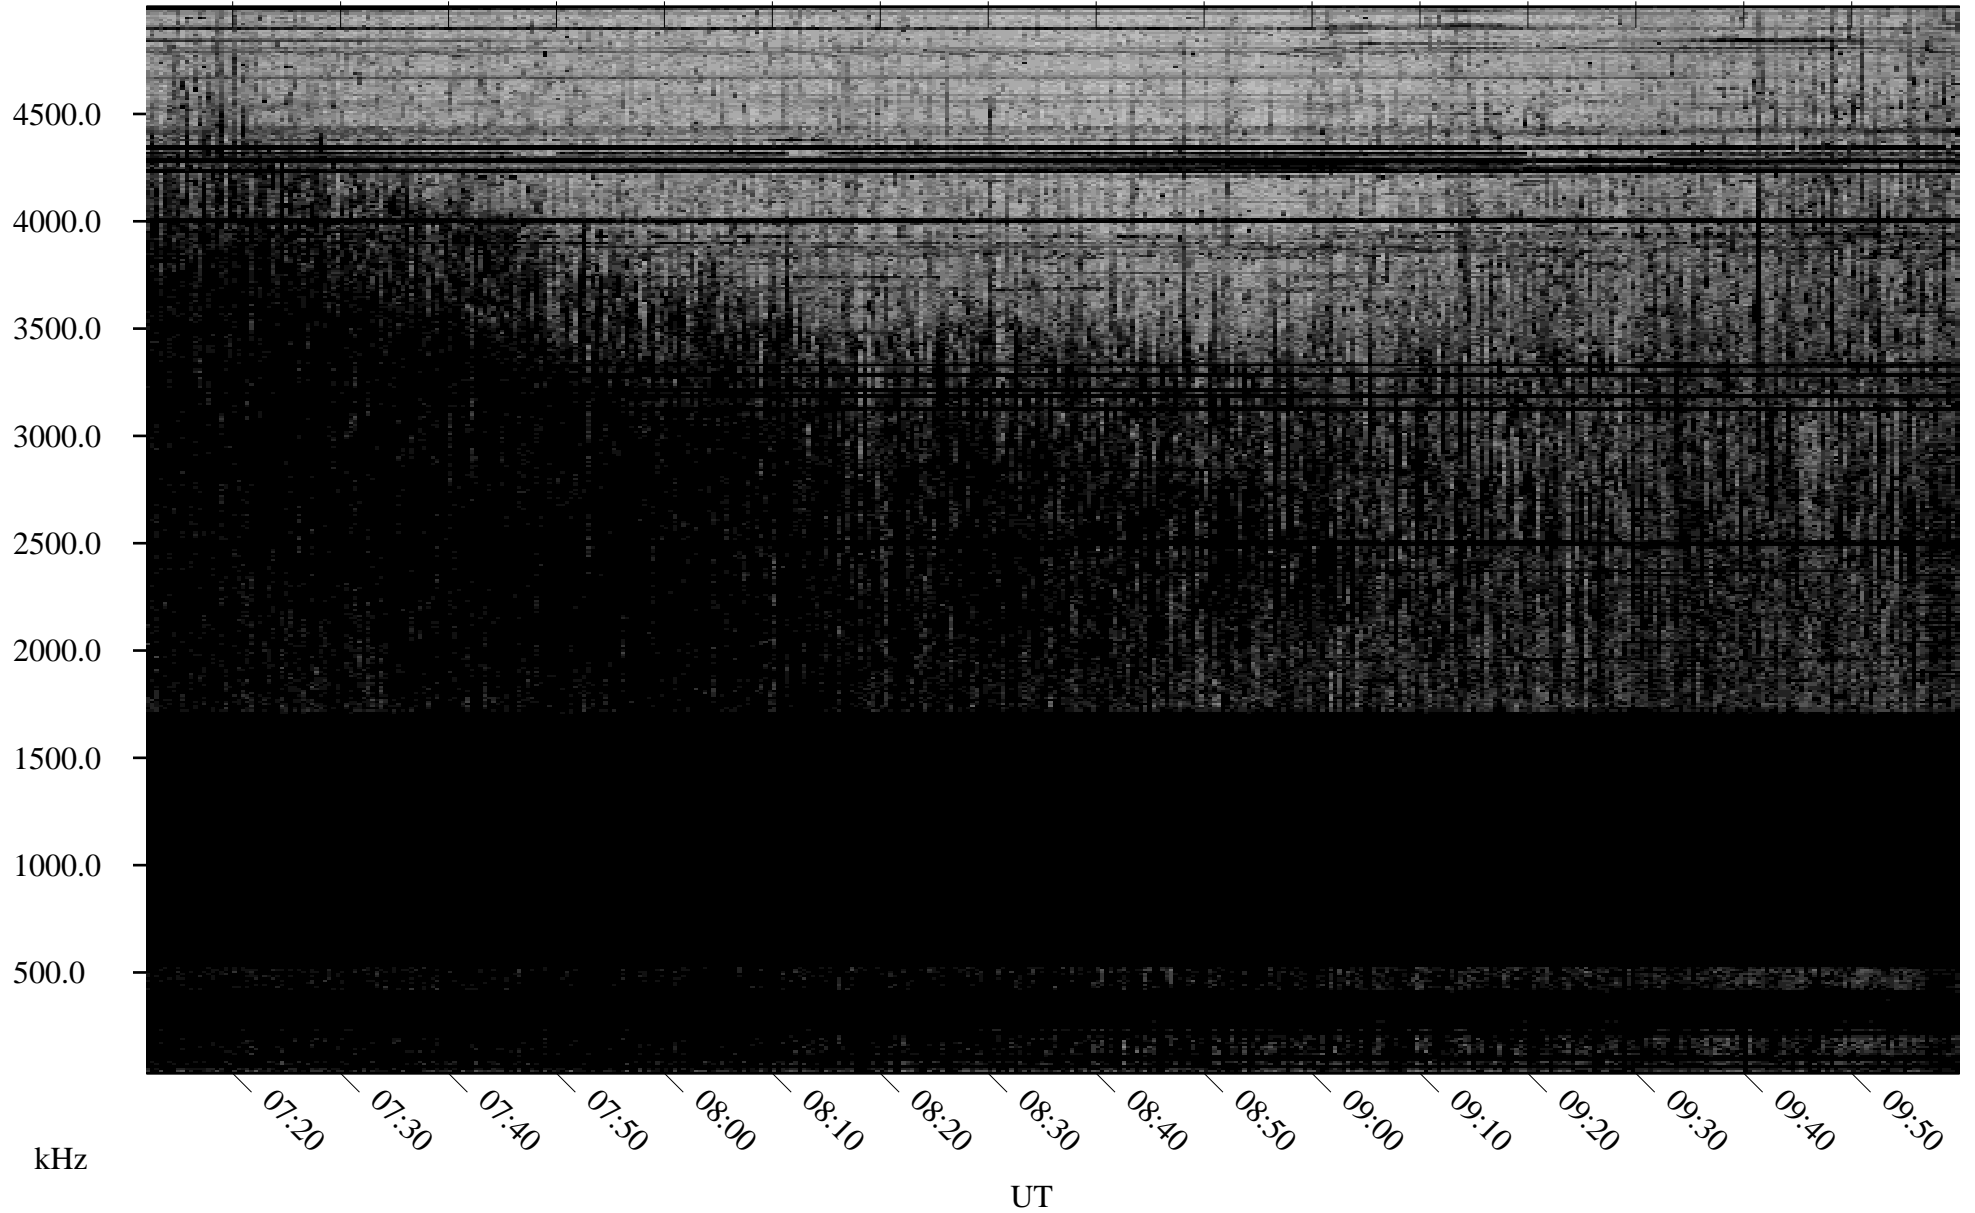

# 04/25/2009 Churchill, Manitoba

Linear Scale    Black = 161    White = 15

ch09114l.r00SUm max\_12

Page 4

# 04/25/2009 Churchill, Manitoba

Linear Scale    Black = 161    White = 15

ch09114l.r00SUm max\_12

Page 5