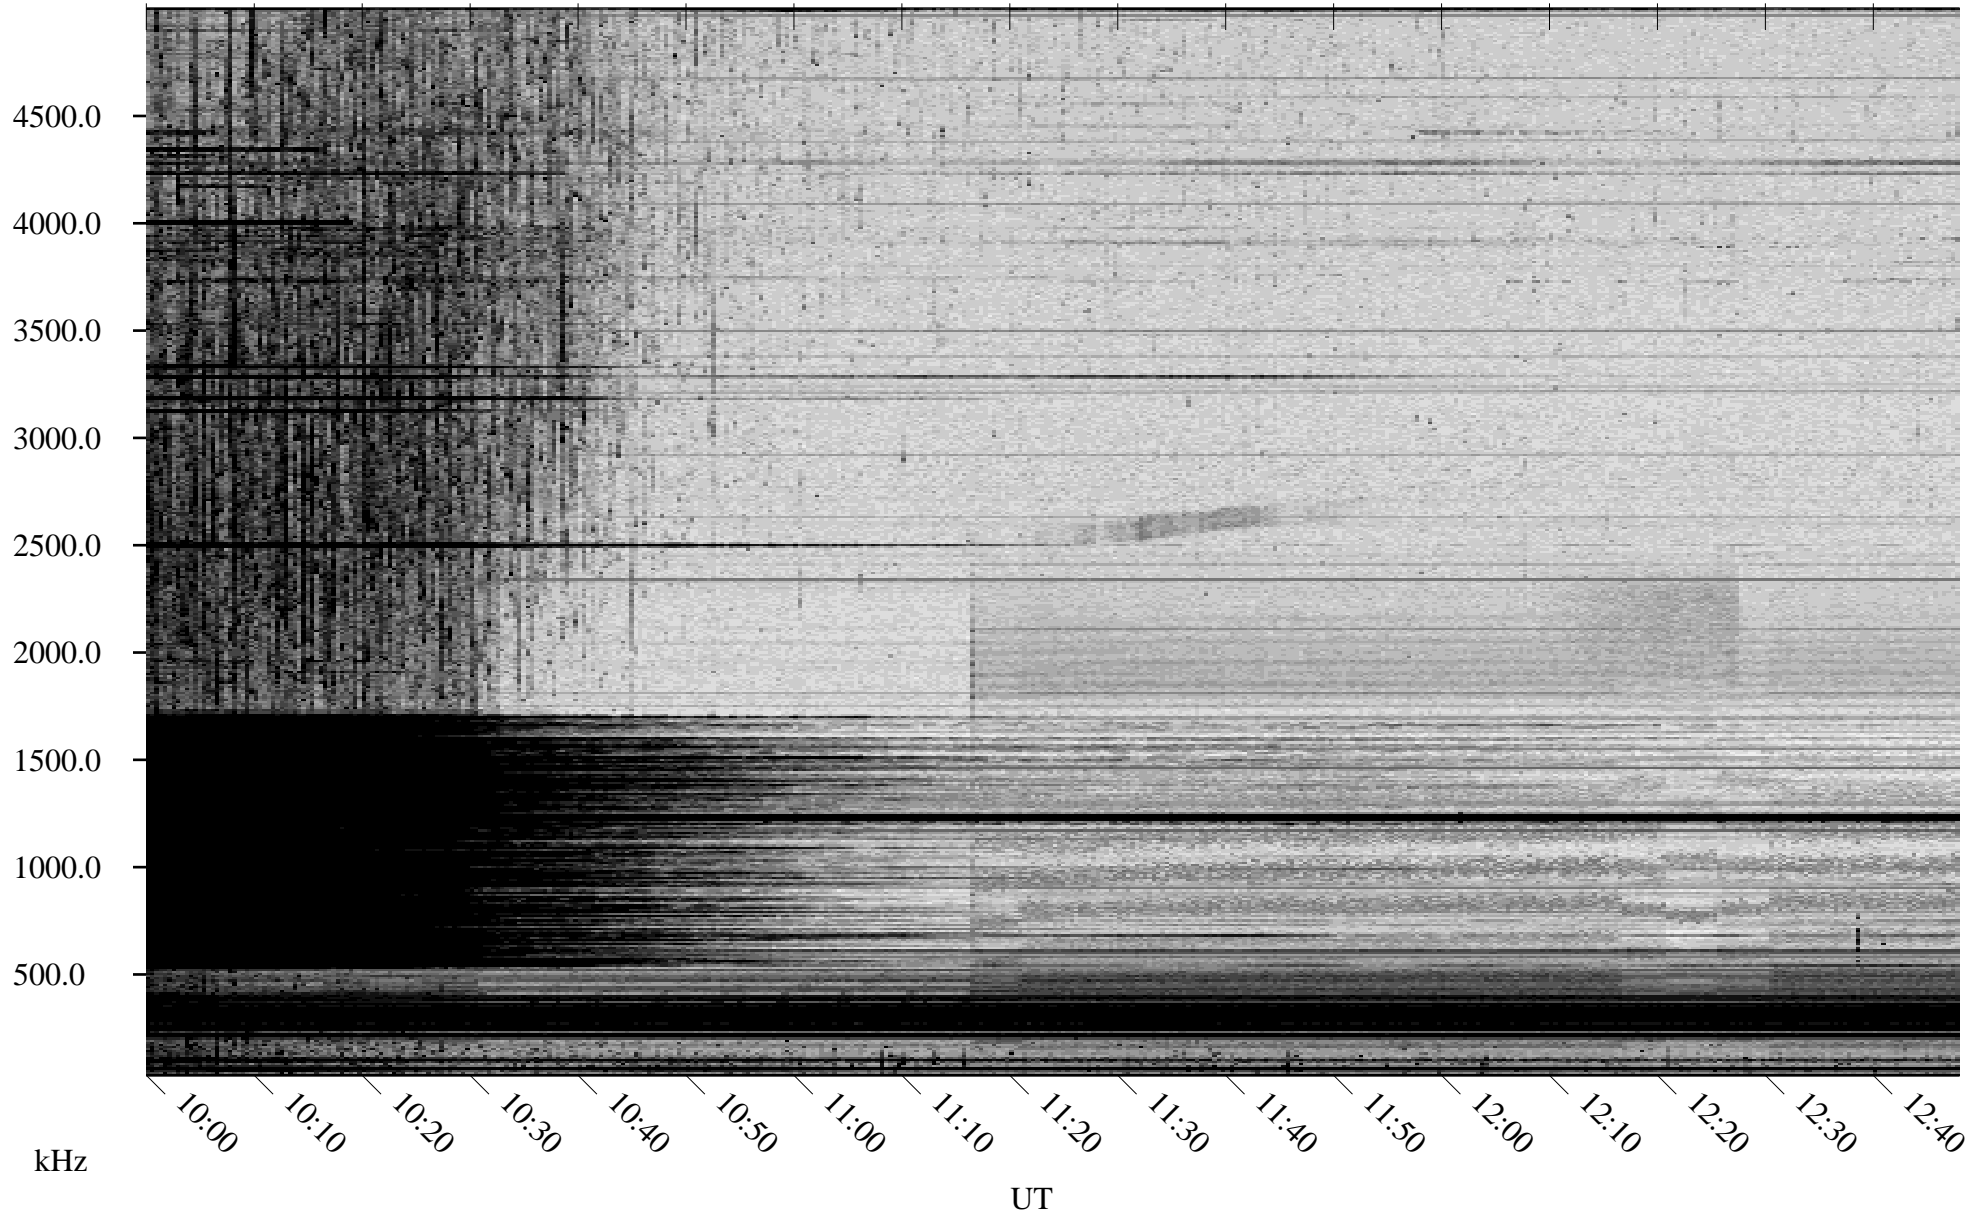

# 04/25/2009 Churchill, Manitoba

Linear Scale    Black = 161    White = 15

ch09114l.r00SUm max\_12

Page 5

# 04/25/2009 Churchill, Manitoba

Linear Scale    Black = 161    White = 15

ch09114l.r00SUm max\_12

Page 6