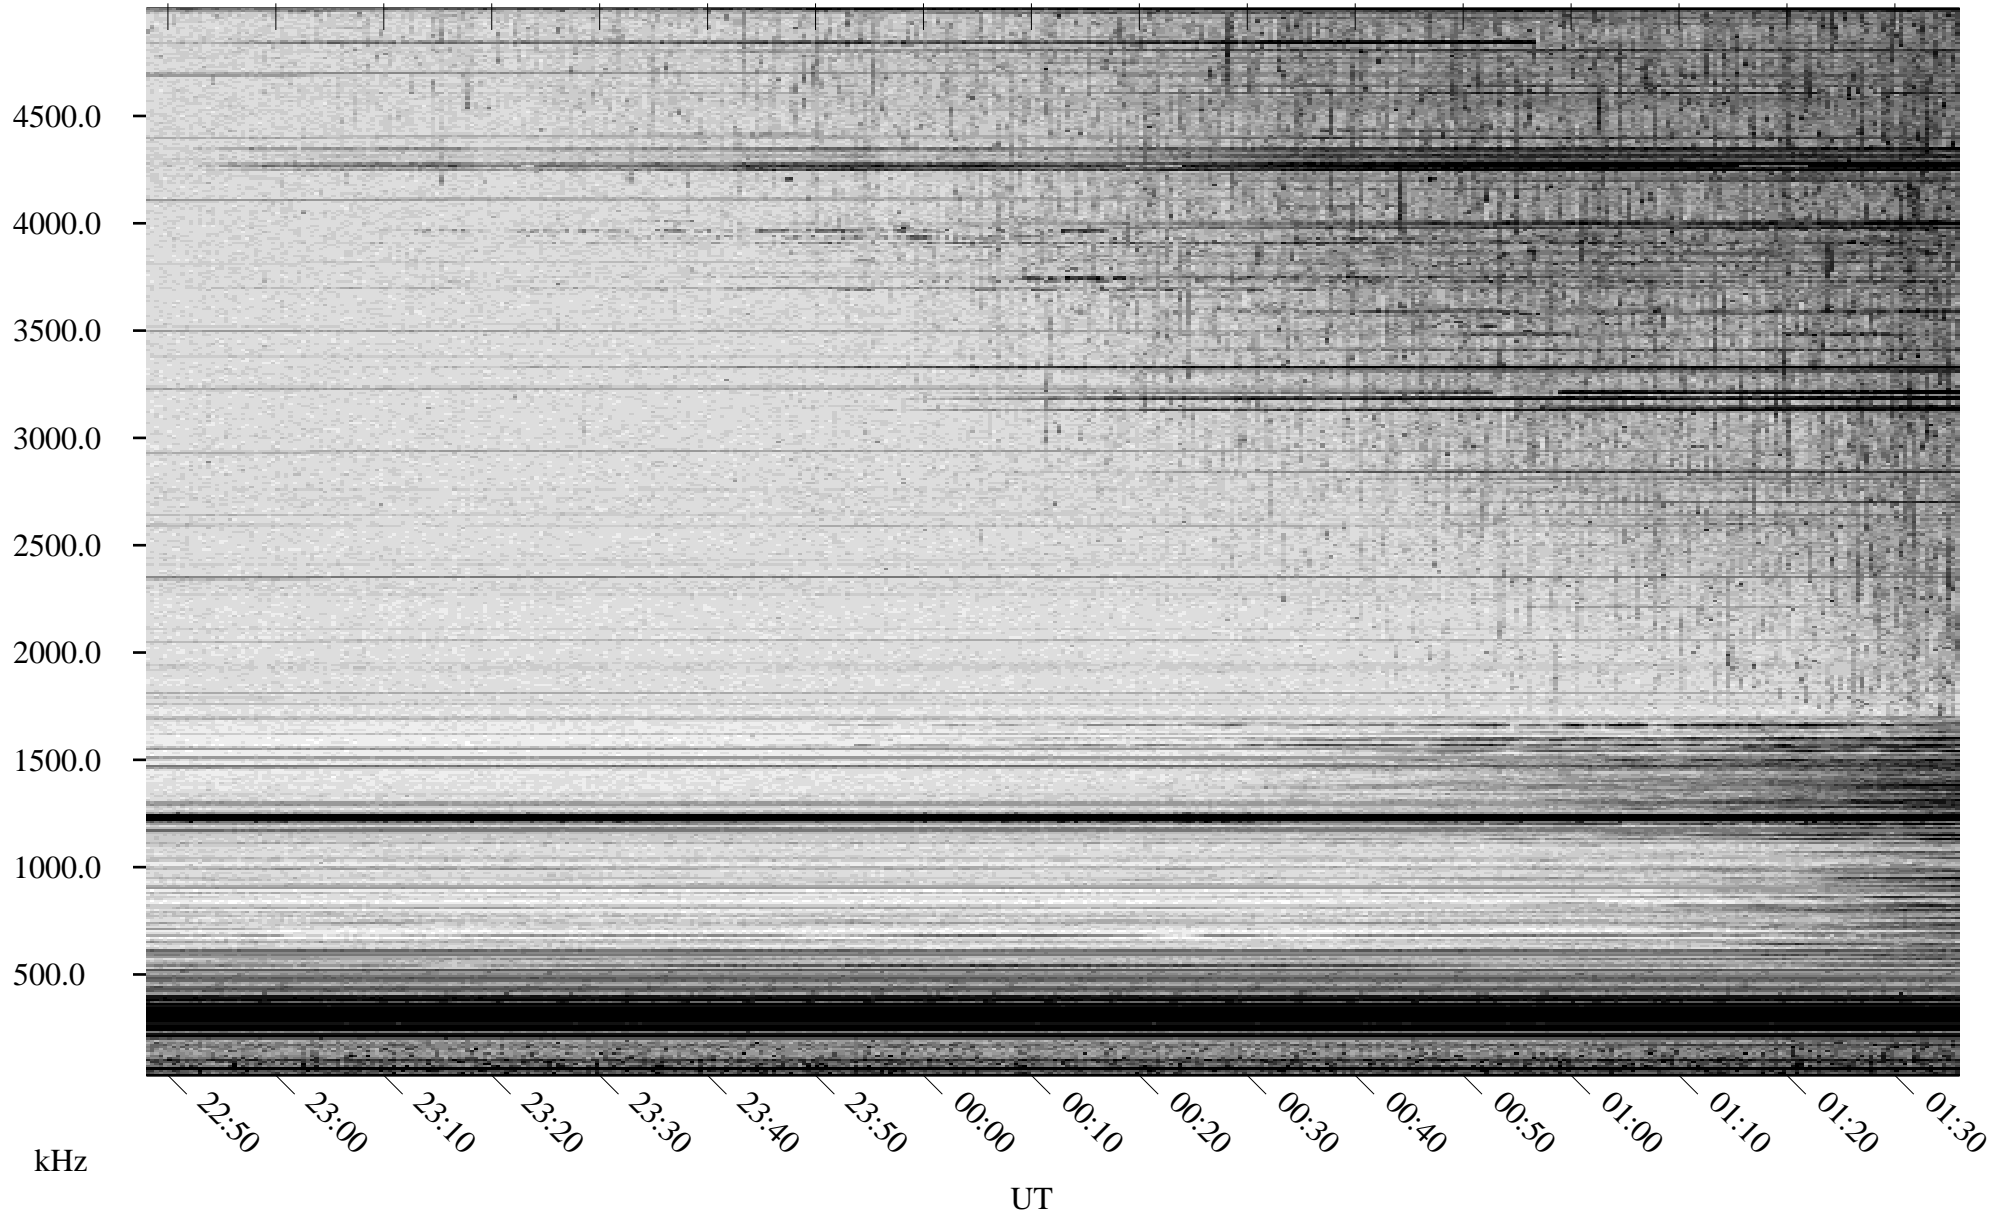

04/25/2009 Churchill, Manitoba

Linear Scale Black = 161 White = 15

ch091151.r00SUm max_12

Page 1

04/25/2009 Churchill, Manitoba

Linear Scale Black = 161 White = 15

ch091151.r00SUm max_12

Page 2

04/26/2009 Churchill, Manitoba

Linear Scale Black = 161 White = 15

ch091151.r00SUm max_12

Page 3

04/26/2009 Churchill, Manitoba

Linear Scale Black = 161 White = 15

ch091151.r00SUm max_12

Page 4

04/26/2009 Churchill, Manitoba

Linear Scale Black = 161 White = 15

ch091151.r00SUm max_12

Page 5

04/26/2009 Churchill, Manitoba

Linear Scale Black = 161 White = 15

ch091151.r00SUm max_12

Page 6

04/26/2009 Churchill, Manitoba

Linear Scale Black = 161 White = 15

ch091151.r00SUm max_12

Page 7

04/26/2009 Churchill, Manitoba

Linear Scale Black = 161 White = 15

ch091151.r00SUm max_12