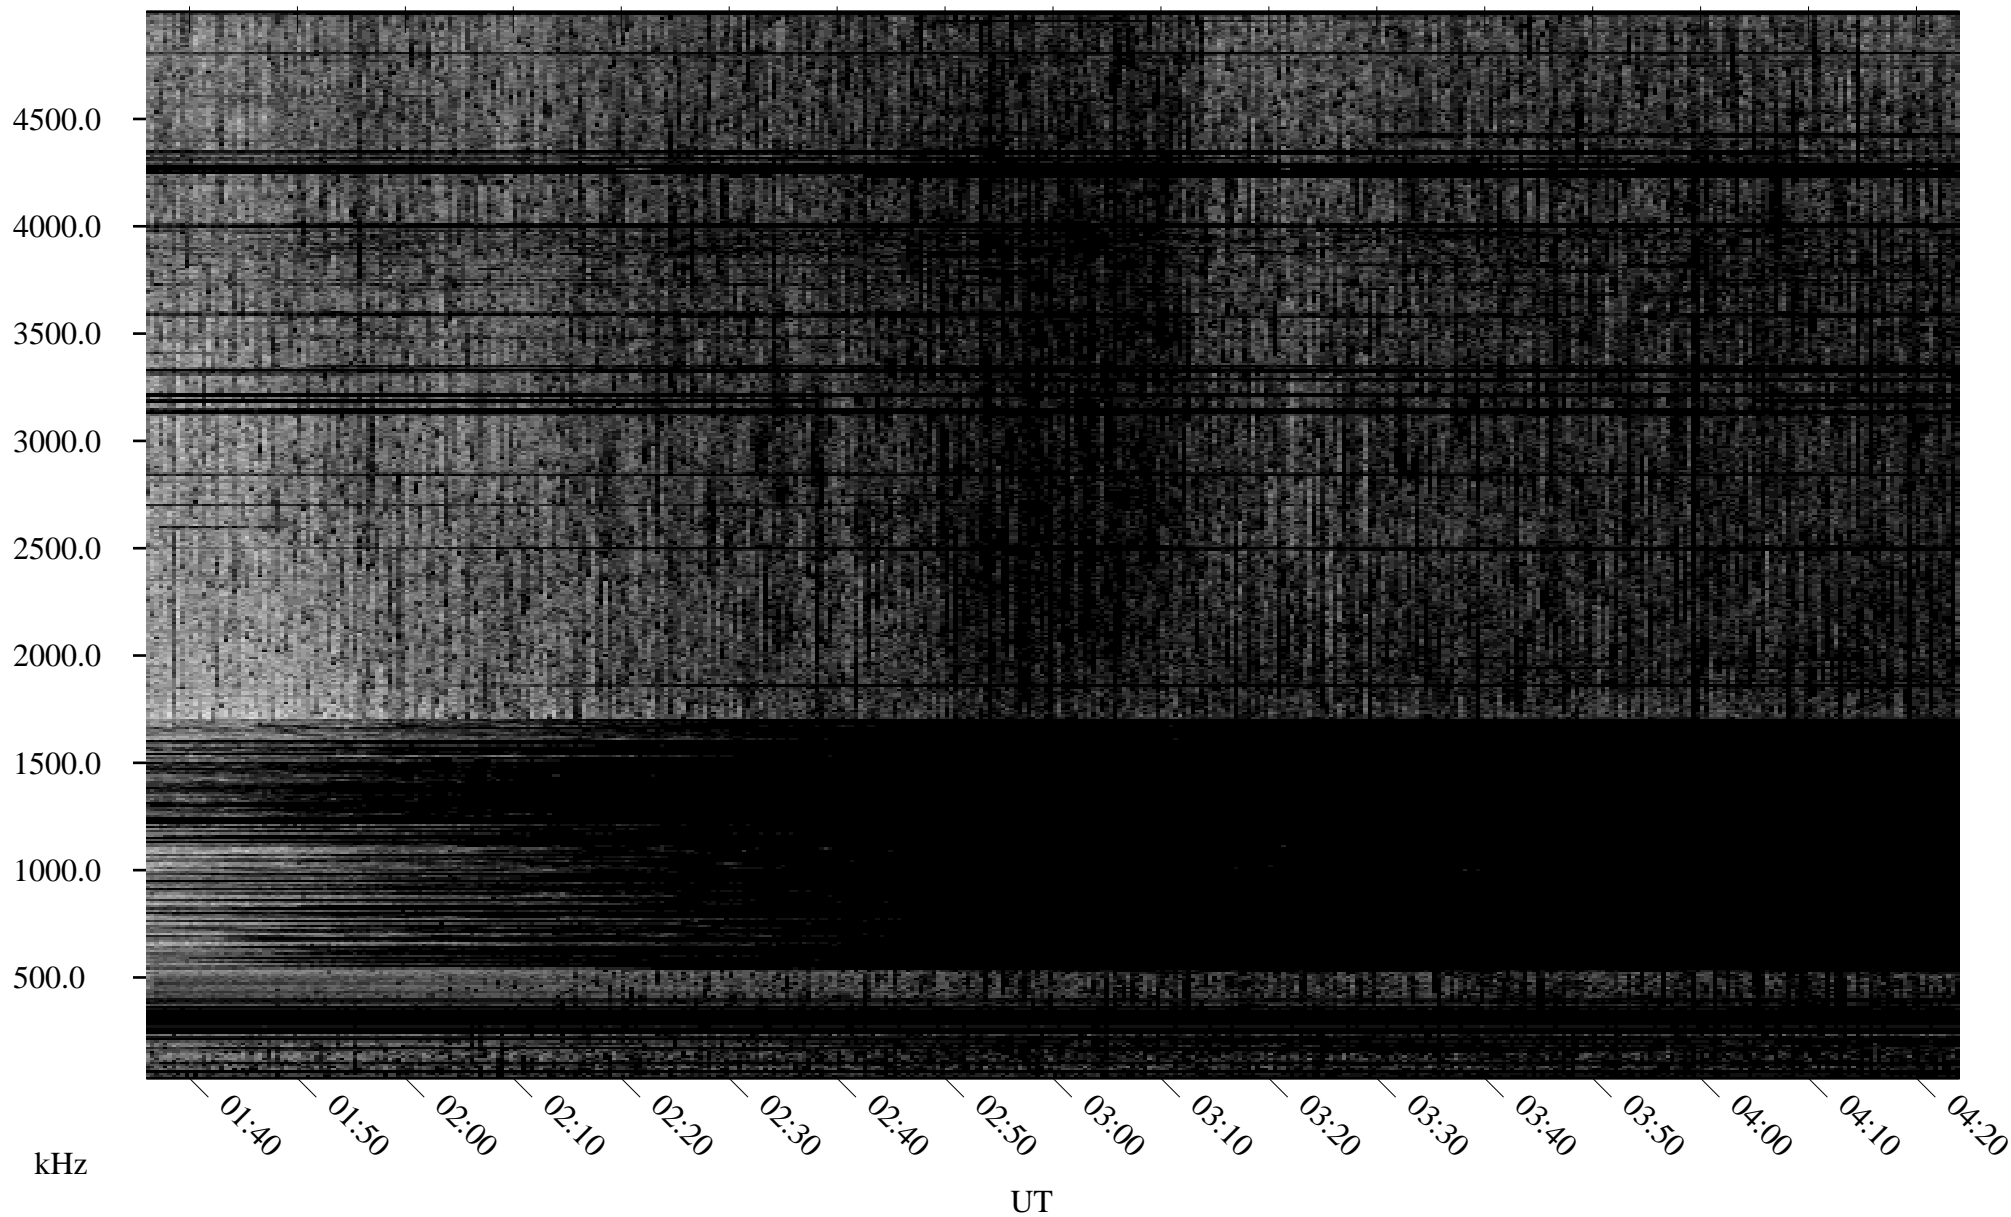

04/25/2009 Churchill, Manitoba

Linear Scale Black = 161 White = 15

ch091151.r00SUm max_12

Page 1

04/25/2009 Churchill, Manitoba

Linear Scale Black = 161 White = 15

ch091151.r00SUm max_12

Page 2

04/26/2009 Churchill, Manitoba

Linear Scale Black = 161 White = 15

ch091151.r00SUm max_12

Page 3

04/26/2009 Churchill, Manitoba

Linear Scale Black = 161 White = 15

ch091151.r00SUm max_12

Page 4

04/26/2009 Churchill, Manitoba

Linear Scale Black = 161 White = 15

ch091151.r00SUm max_12

Page 5

04/26/2009 Churchill, Manitoba

Linear Scale Black = 161 White = 15

ch091151.r00SUm max_12

Page 6

04/26/2009 Churchill, Manitoba

Linear Scale Black = 161 White = 15

ch091151.r00SUm max_12

Page 7

04/26/2009 Churchill, Manitoba

Linear Scale Black = 161 White = 15

ch091151.r00SUm max_12