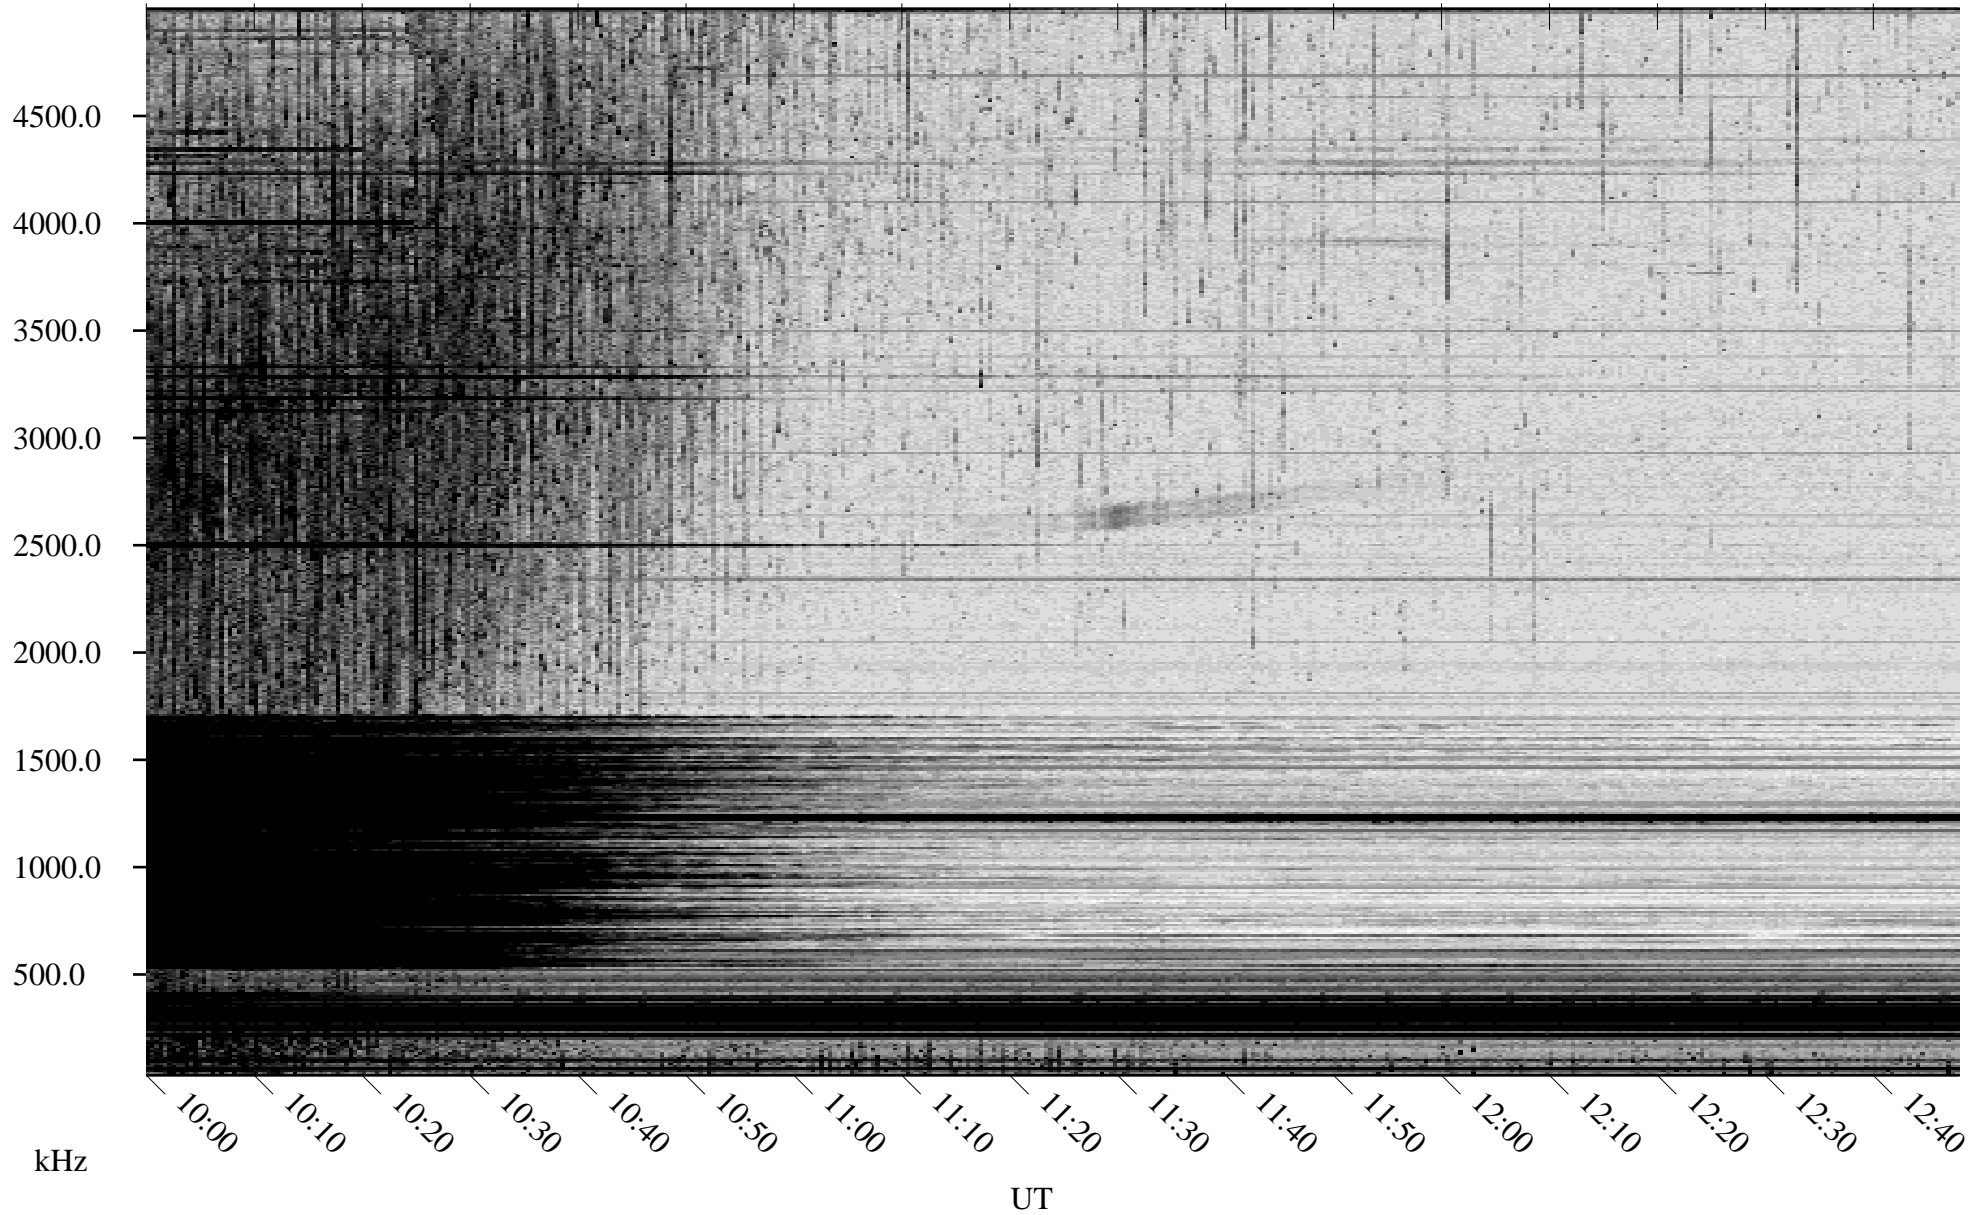

04/25/2009 Churchill, Manitoba

Linear Scale Black = 161 White = 15

ch091151.r00SUm max_12

Page 1

04/25/2009 Churchill, Manitoba

Linear Scale Black = 161 White = 15

ch091151.r00SUm max_12

Page 2

04/26/2009 Churchill, Manitoba

Linear Scale Black = 161 White = 15

ch091151.r00SUm max_12

Page 3

04/26/2009 Churchill, Manitoba

Linear Scale Black = 161 White = 15

ch091151.r00SUm max_12

Page 4

04/26/2009 Churchill, Manitoba

Linear Scale Black = 161 White = 15

ch091151.r00SUm max_12

Page 5

04/26/2009 Churchill, Manitoba

Linear Scale Black = 161 White = 15

ch091151.r00SUm max_12

Page 6

04/26/2009 Churchill, Manitoba

Linear Scale Black = 161 White = 15

ch091151.r00SUm max_12

Page 7

04/26/2009 Churchill, Manitoba

Linear Scale Black = 161 White = 15

ch091151.r00SUm max_12