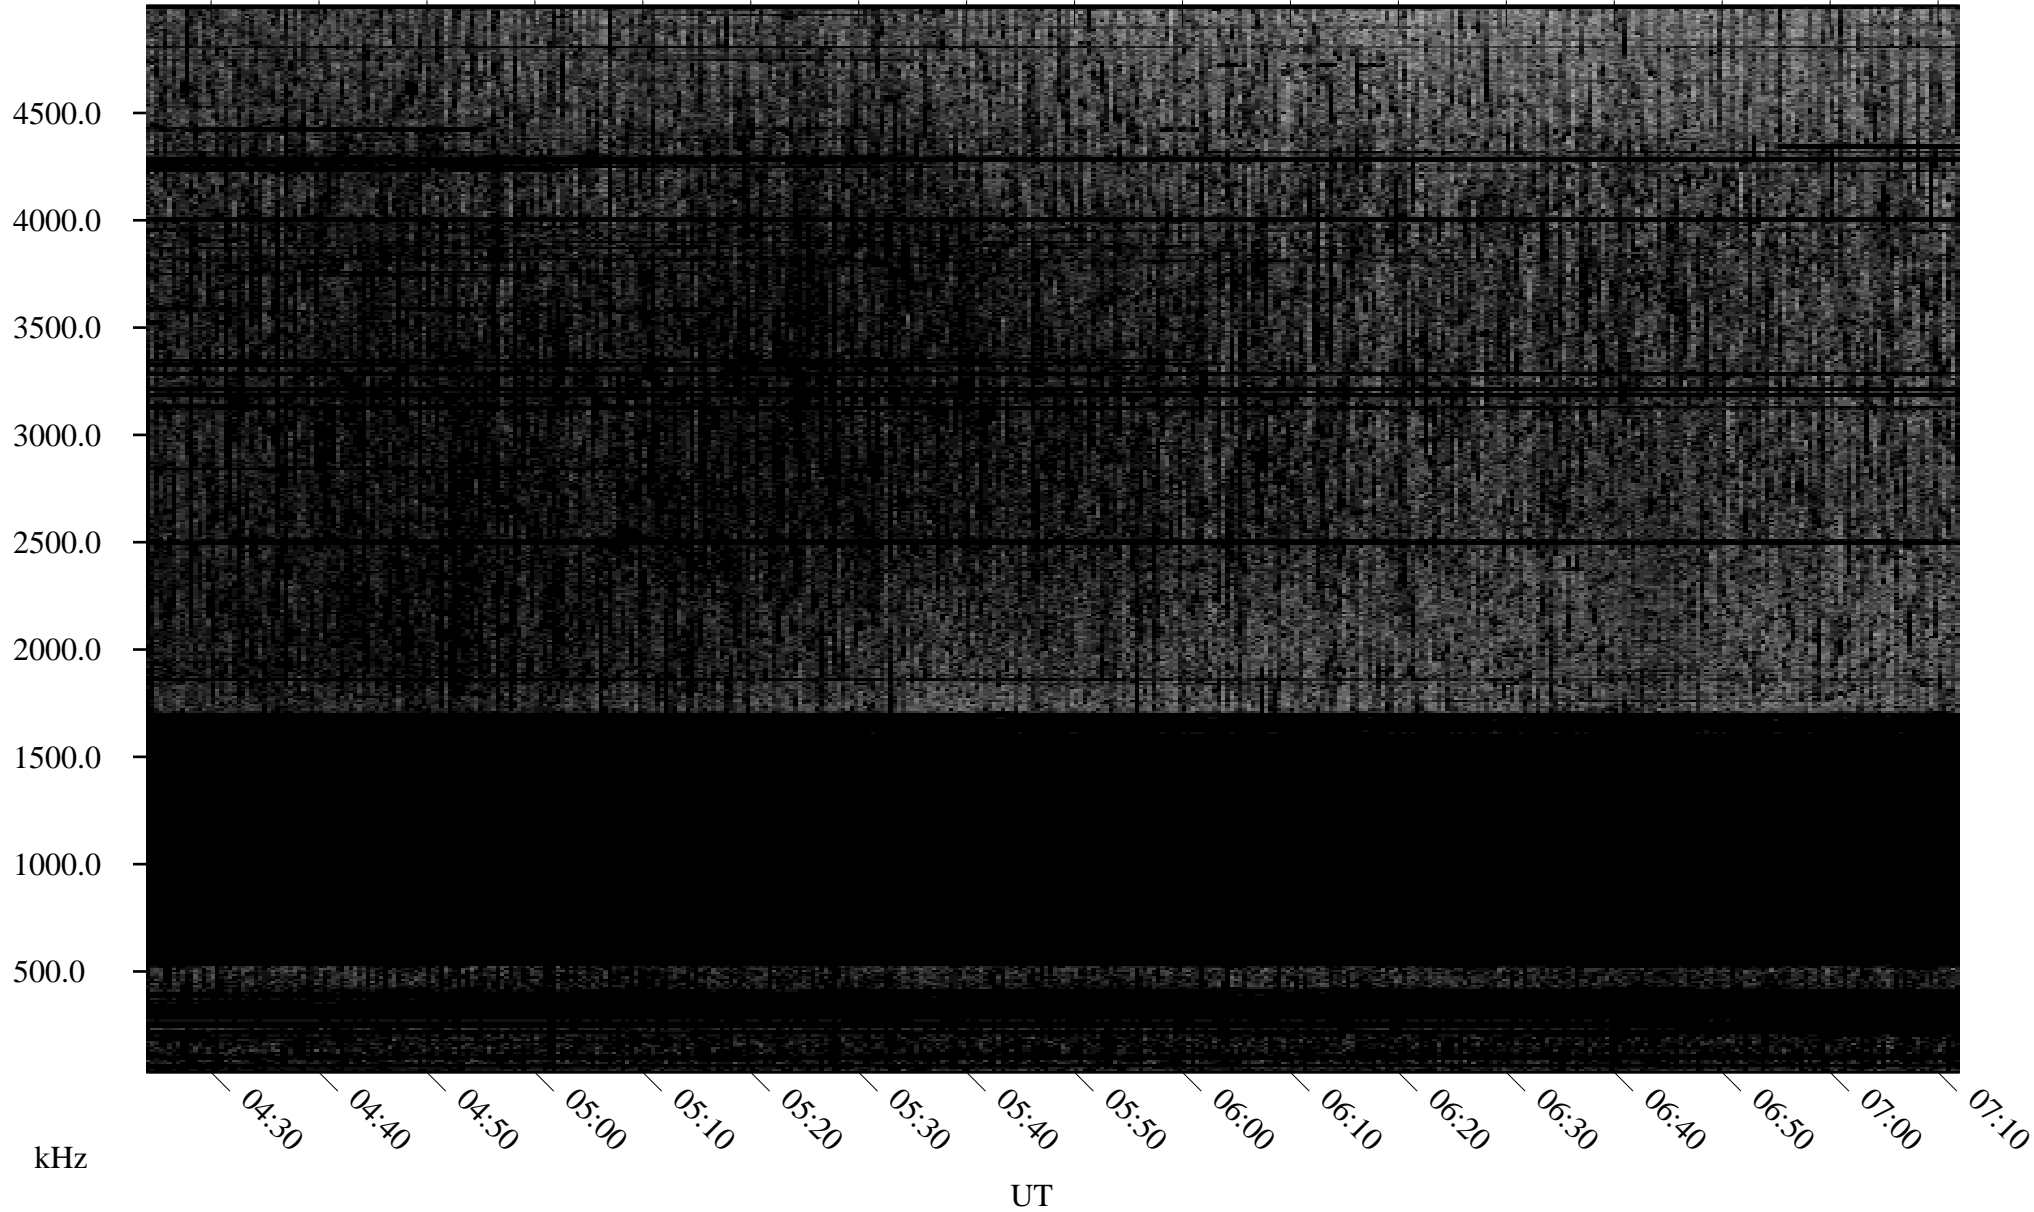

04/25/2009 Churchill, Manitoba

Linear Scale Black = 161 White = 15

ch091151.r00SUm max_12

Page 1

04/25/2009 Churchill, Manitoba

Linear Scale Black = 161 White = 15

ch091151.r00SUm max_12

Page 2

04/26/2009 Churchill, Manitoba

Linear Scale Black = 161 White = 15

ch091151.r00SUm max_12

Page 3

04/26/2009 Churchill, Manitoba

Linear Scale Black = 161 White = 15

ch091151.r00SUm max_12

Page 4

04/26/2009 Churchill, Manitoba

Linear Scale Black = 161 White = 15

ch091151.r00SUm max_12

Page 5

04/26/2009 Churchill, Manitoba

Linear Scale Black = 161 White = 15

ch091151.r00SUm max_12

Page 6

04/26/2009 Churchill, Manitoba

Linear Scale Black = 161 White = 15

ch091151.r00SUm max_12

Page 7

04/26/2009 Churchill, Manitoba

Linear Scale Black = 161 White = 15

ch091151.r00SUm max_12