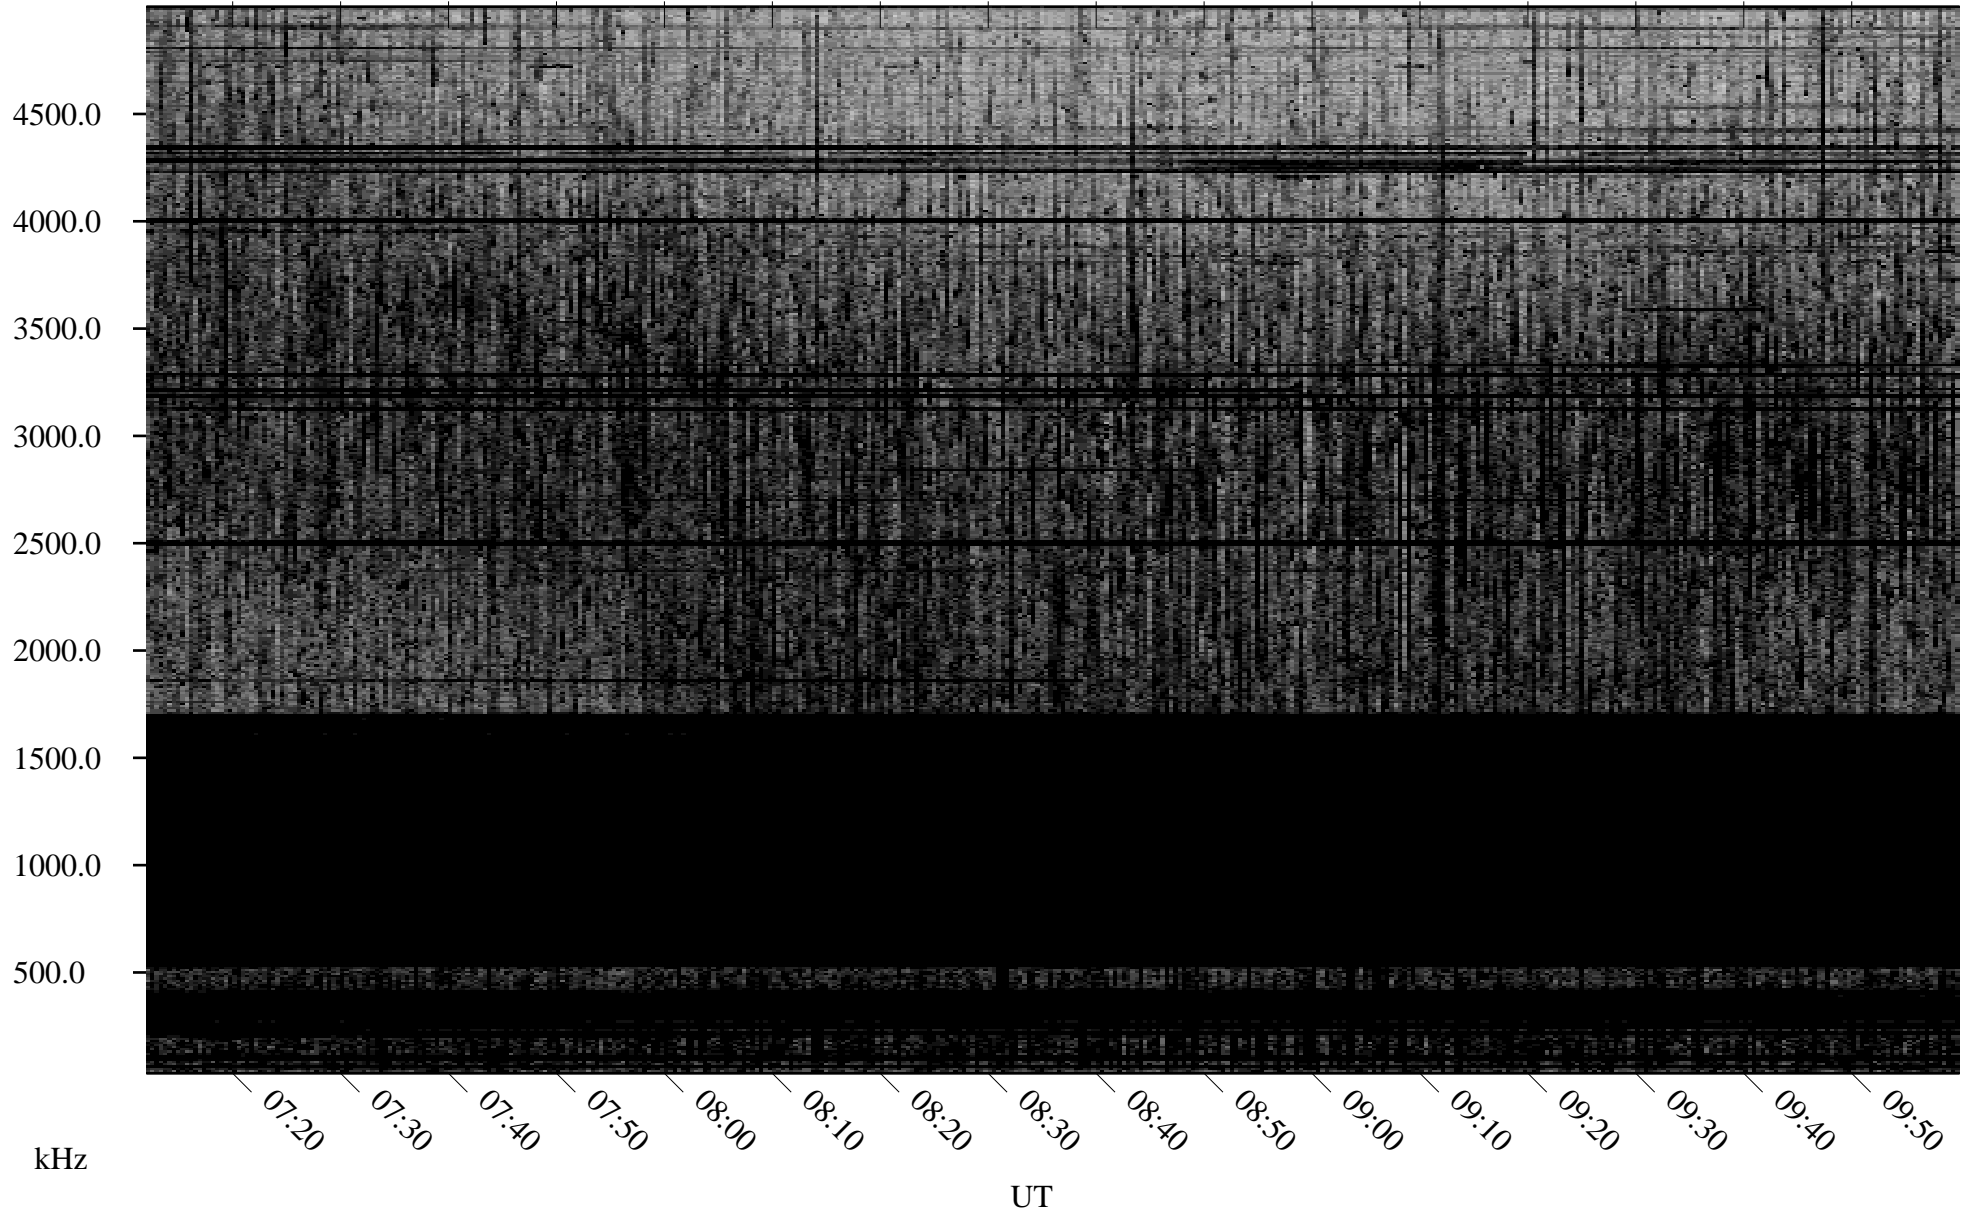

04/25/2009 Churchill, Manitoba

Linear Scale Black = 161 White = 15

ch091151.r00SUm max_12

Page 1

04/25/2009 Churchill, Manitoba

Linear Scale Black = 161 White = 15

ch091151.r00SUm max_12

Page 2

04/26/2009 Churchill, Manitoba

Linear Scale Black = 161 White = 15

ch091151.r00SUm max_12

Page 3

04/26/2009 Churchill, Manitoba

Linear Scale Black = 161 White = 15

ch091151.r00SUm max_12

Page 4

04/26/2009 Churchill, Manitoba

Linear Scale Black = 161 White = 15

ch091151.r00SUm max_12

Page 5

04/26/2009 Churchill, Manitoba

Linear Scale Black = 161 White = 15

ch091151.r00SUm max_12

Page 6

04/26/2009 Churchill, Manitoba

Linear Scale Black = 161 White = 15

ch091151.r00SUm max_12

Page 7

04/26/2009 Churchill, Manitoba

Linear Scale Black = 161 White = 15

ch091151.r00SUm max_12