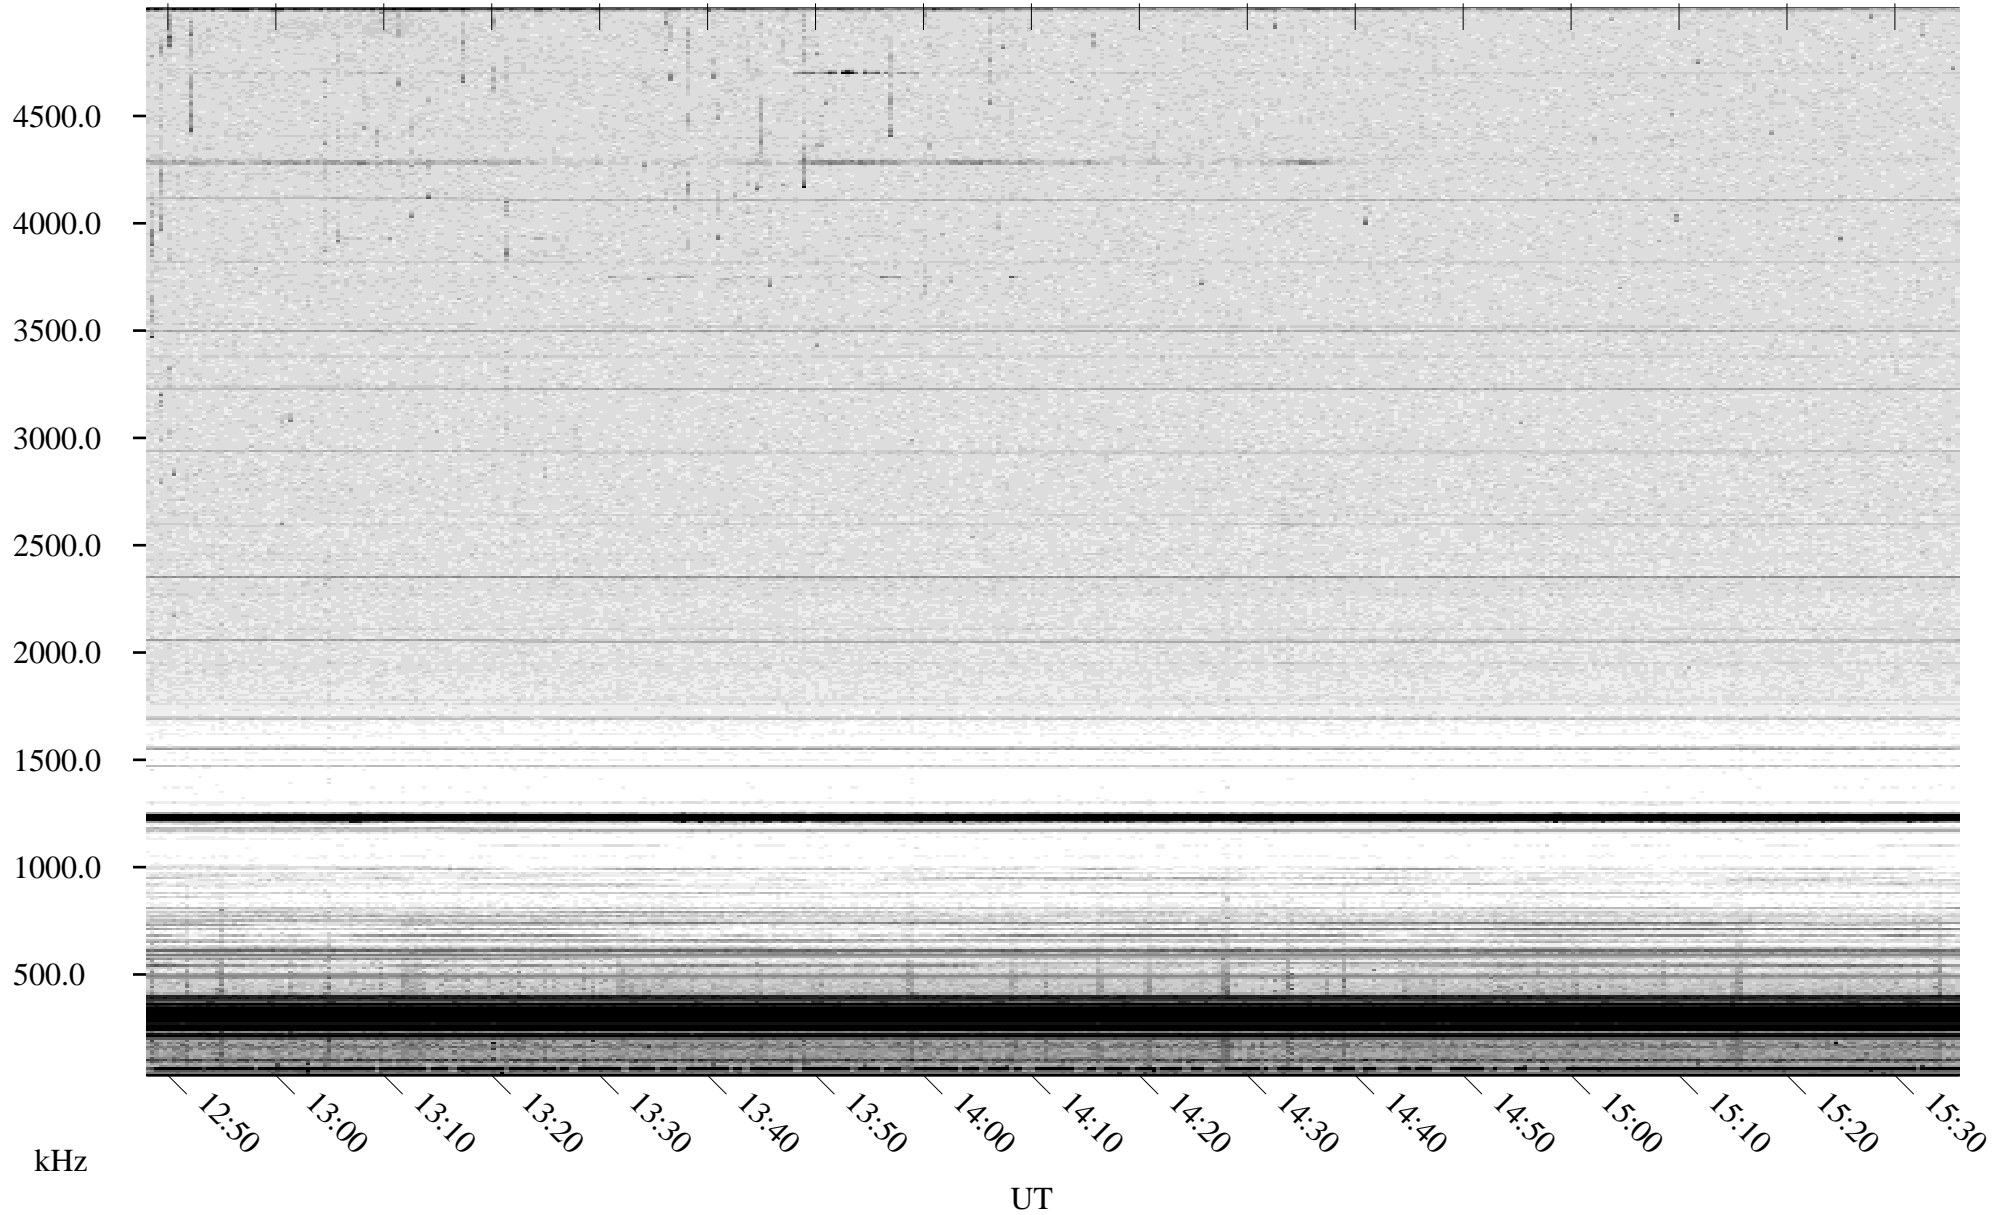

05/24/2009 Churchill, Manitoba

Linear Scale Black = 161 White = 15

ch09144l.r00SUm max_12

Page 1

05/24/2009 Churchill, Manitoba

Linear Scale Black = 161 White = 15

ch09144l.r00SUm max_12

Page 2

05/25/2009 Churchill, Manitoba

Linear Scale Black = 161 White = 15

ch09144l.r00SUm max_12

Page 3

05/25/2009 Churchill, Manitoba

Linear Scale Black = 161 White = 15

ch09144l.r00SUm max_12

Page 4

05/25/2009 Churchill, Manitoba

Linear Scale Black = 161 White = 15

ch09144l.r00SUm max_12

Page 5

05/25/2009 Churchill, Manitoba

Linear Scale Black = 161 White = 15

ch09144l.r00SUm max_12

Page 6

05/25/2009 Churchill, Manitoba

Linear Scale Black = 161 White = 15

ch09144l.r00SUm max_12

Page 7

05/25/2009 Churchill, Manitoba

Linear Scale Black = 161 White = 15

ch09144l.r00SUm max_12

Page 8