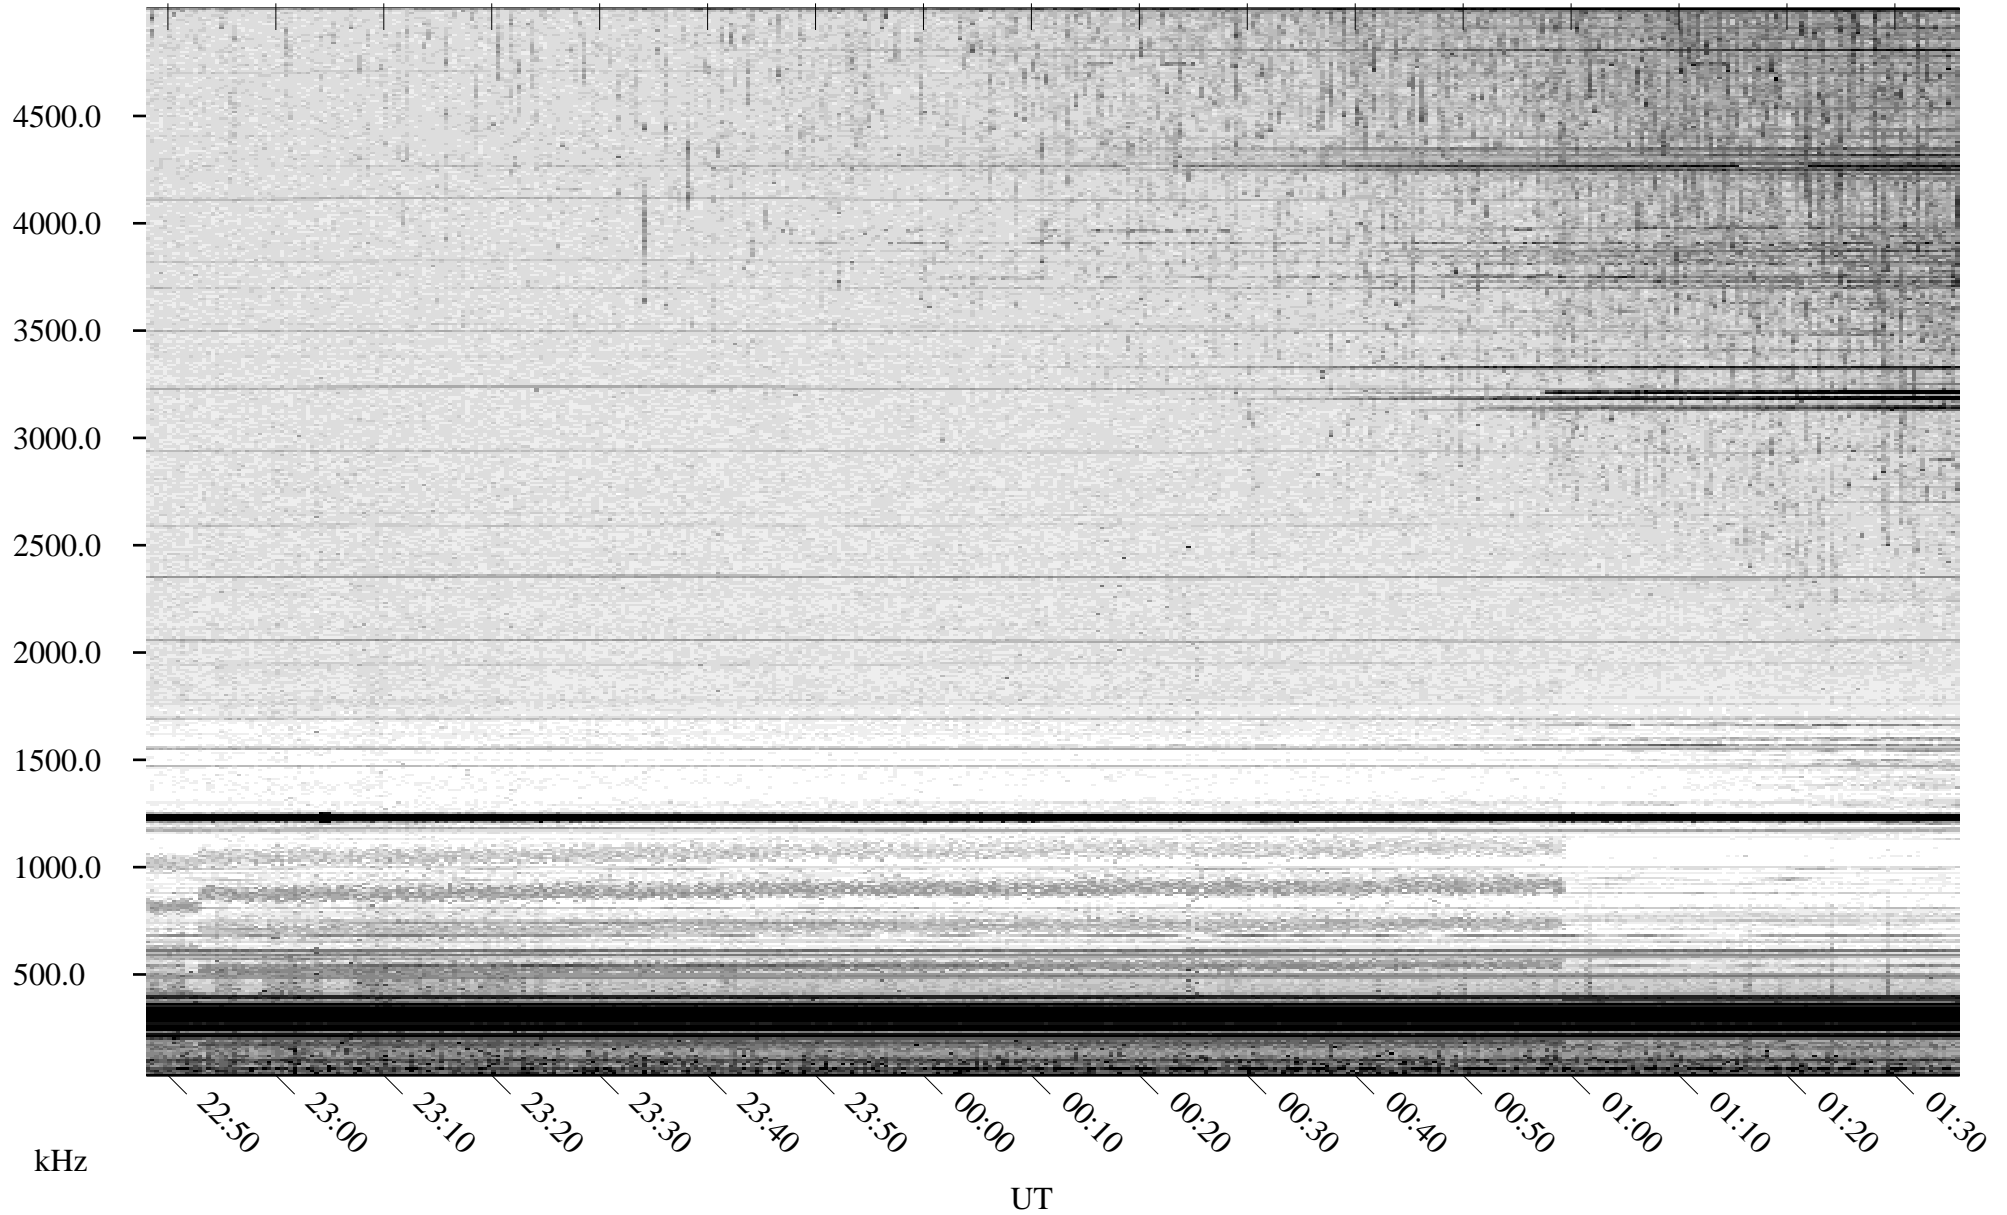

05/24/2009 Churchill, Manitoba

Linear Scale Black = 161 White = 15

ch09144l.r00SUm max_12

Page 1

05/24/2009 Churchill, Manitoba

Linear Scale Black = 161 White = 15

ch09144l.r00SUm max_12

Page 2

05/25/2009 Churchill, Manitoba

Linear Scale Black = 161 White = 15

ch09144l.r00SUm max_12

Page 3

05/25/2009 Churchill, Manitoba

Linear Scale Black = 161 White = 15

ch09144l.r00SUm max_12

Page 4

05/25/2009 Churchill, Manitoba

Linear Scale Black = 161 White = 15

ch09144l.r00SUm max_12

Page 5

05/25/2009 Churchill, Manitoba

Linear Scale Black = 161 White = 15

ch09144l.r00SUm max_12

Page 6

05/25/2009 Churchill, Manitoba

Linear Scale Black = 161 White = 15

ch09144l.r00SUm max_12

Page 7

05/25/2009 Churchill, Manitoba

Linear Scale Black = 161 White = 15

ch09144l.r00SUm max_12

Page 8