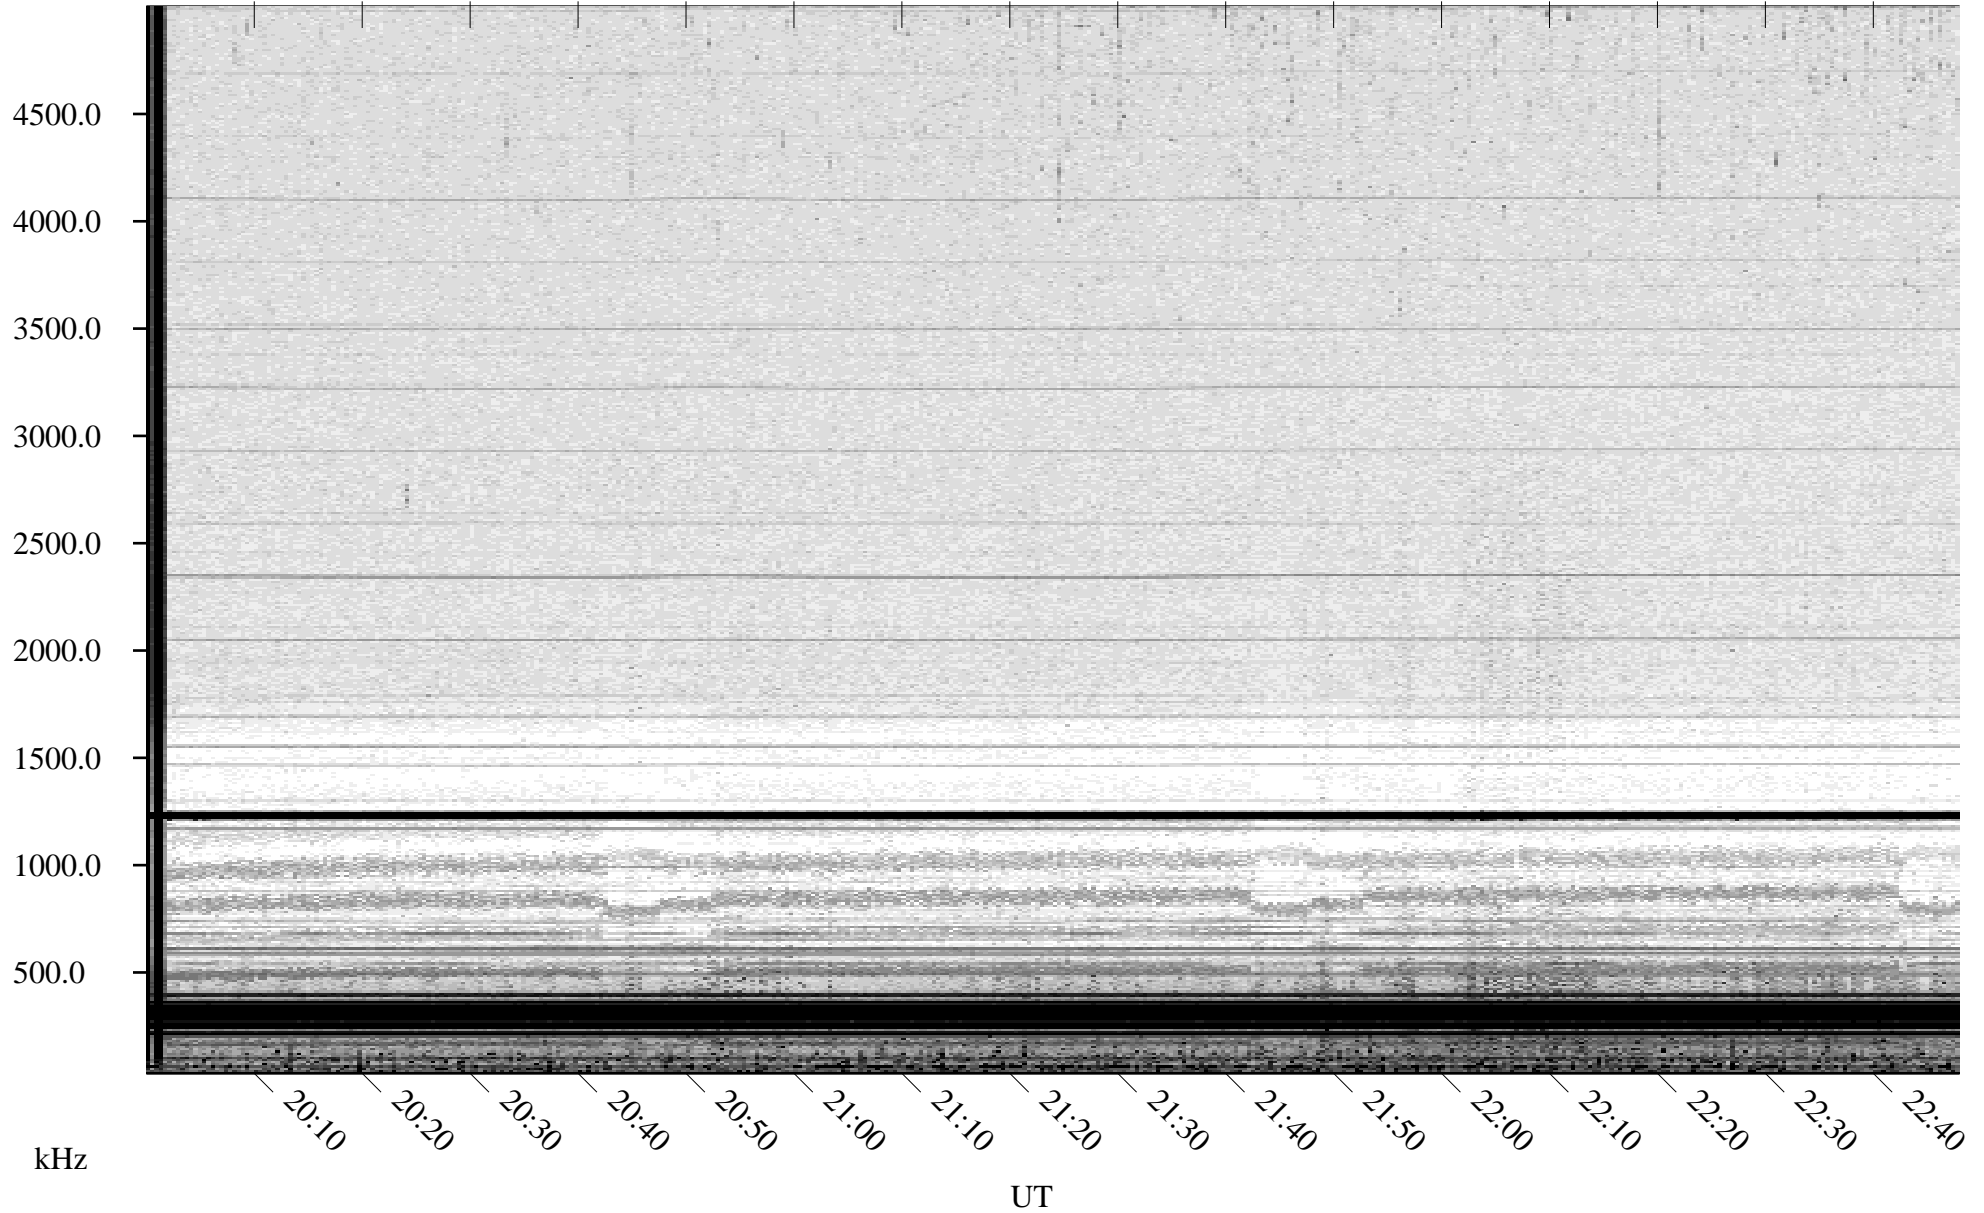

05/24/2009 Churchill, Manitoba

Linear Scale Black = 161 White = 15

ch09144l.r00SUm max_12

Page 1

05/24/2009 Churchill, Manitoba

Linear Scale Black = 161 White = 15

ch09144l.r00SUm max_12

Page 2

05/25/2009 Churchill, Manitoba

Linear Scale Black = 161 White = 15

ch09144l.r00SUm max_12

Page 3

05/25/2009 Churchill, Manitoba

Linear Scale Black = 161 White = 15

ch09144l.r00SUm max_12

Page 4

05/25/2009 Churchill, Manitoba

Linear Scale Black = 161 White = 15

ch09144l.r00SUm max_12

Page 5

05/25/2009 Churchill, Manitoba

Linear Scale Black = 161 White = 15

ch09144l.r00SUm max_12

Page 6

05/25/2009 Churchill, Manitoba

Linear Scale Black = 161 White = 15

ch09144l.r00SUm max_12

Page 7

05/25/2009 Churchill, Manitoba

Linear Scale Black = 161 White = 15

ch09144l.r00SUm max_12

Page 8