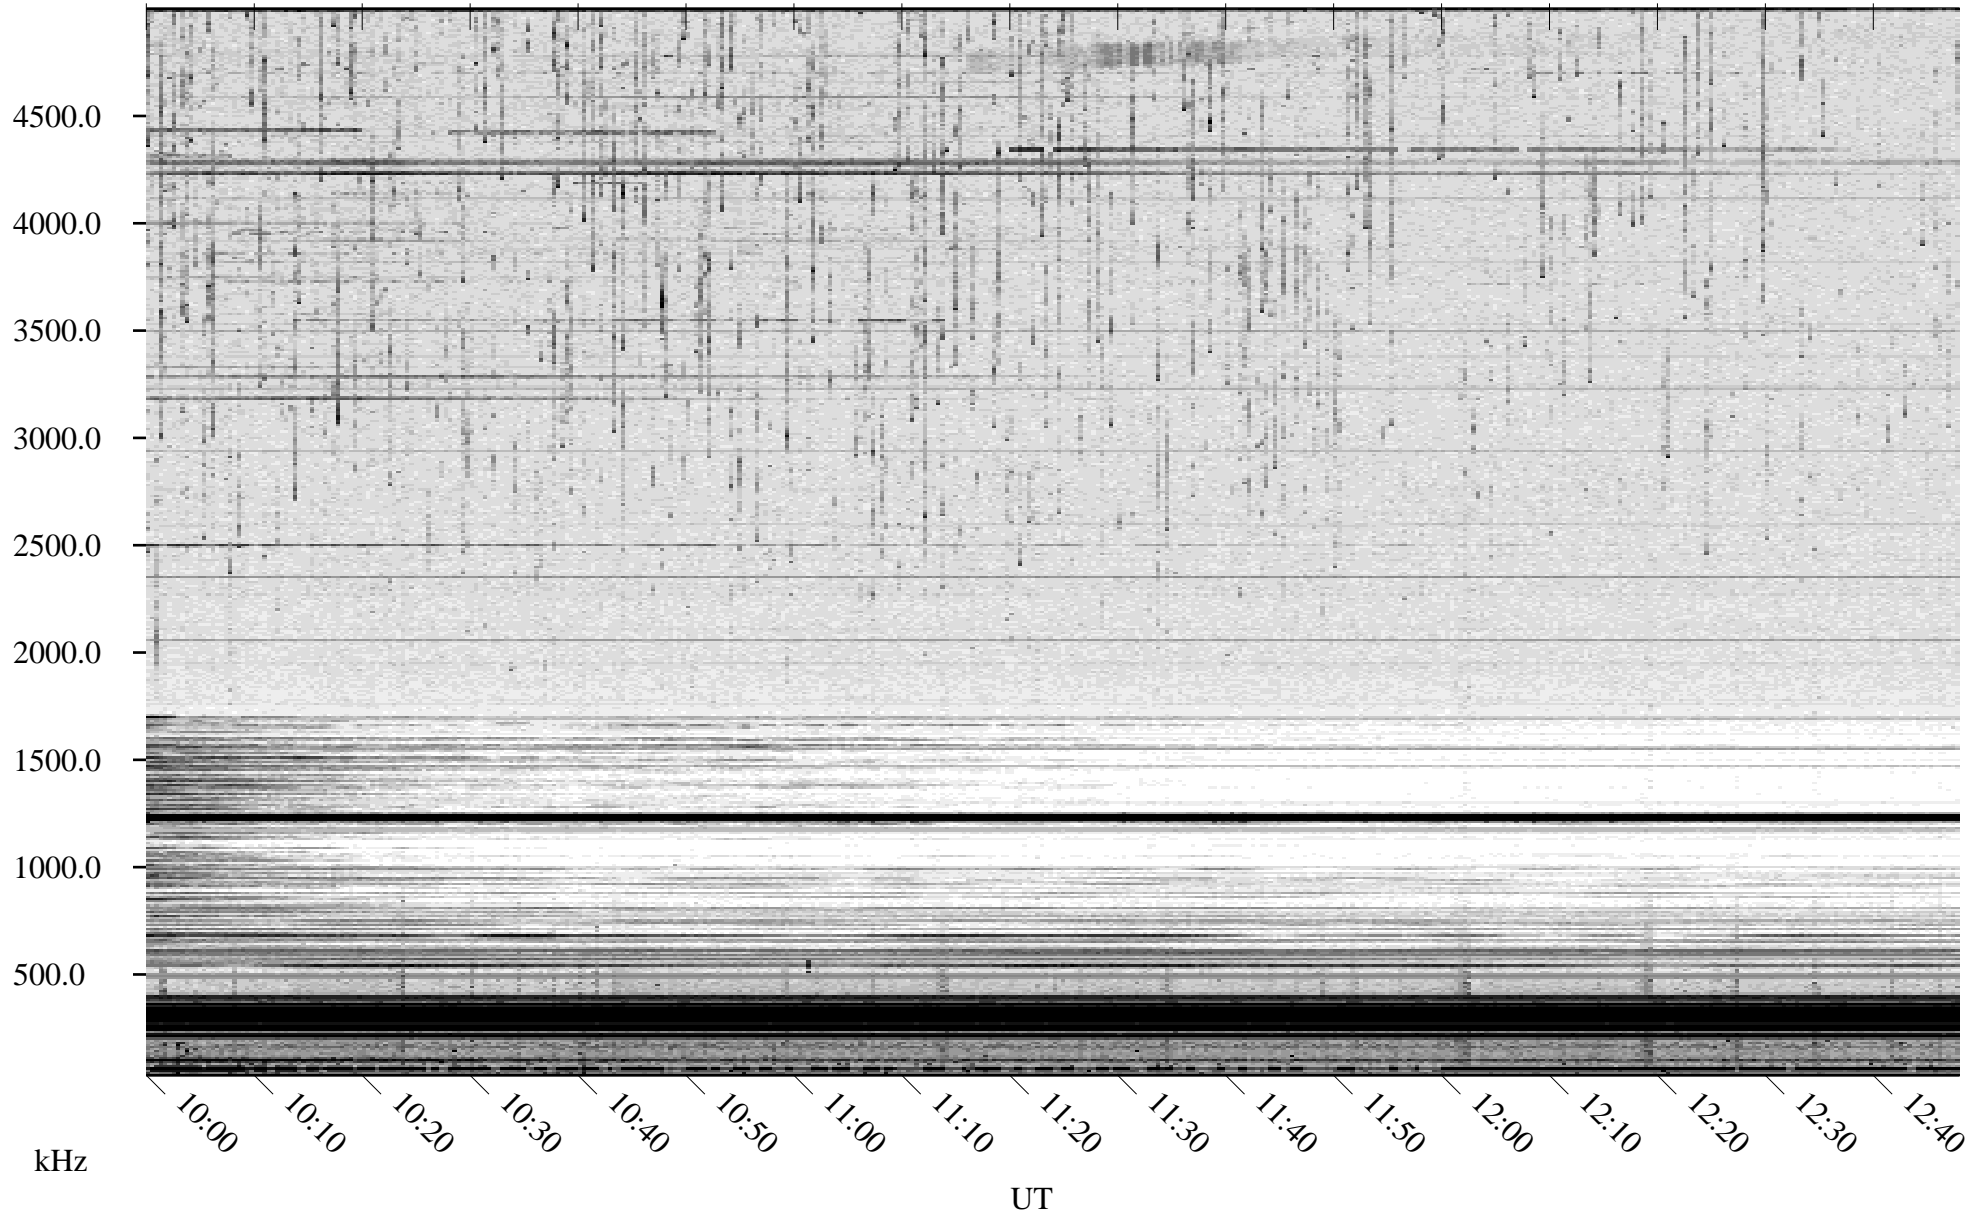

05/24/2009 Churchill, Manitoba

Linear Scale Black = 161 White = 15

ch09144l.r00SUm max_12

Page 1

05/24/2009 Churchill, Manitoba

Linear Scale Black = 161 White = 15

ch09144l.r00SUm max_12

Page 2

05/25/2009 Churchill, Manitoba

Linear Scale Black = 161 White = 15

ch09144l.r00SUm max_12

Page 3

05/25/2009 Churchill, Manitoba

Linear Scale Black = 161 White = 15

ch09144l.r00SUm max_12

Page 4

05/25/2009 Churchill, Manitoba

Linear Scale Black = 161 White = 15

ch09144l.r00SUm max_12

Page 5

05/25/2009 Churchill, Manitoba

Linear Scale Black = 161 White = 15

ch09144l.r00SUm max_12

Page 6

05/25/2009 Churchill, Manitoba

Linear Scale Black = 161 White = 15

ch09144l.r00SUm max_12

Page 7

05/25/2009 Churchill, Manitoba

Linear Scale Black = 161 White = 15

ch09144l.r00SUm max_12

Page 8