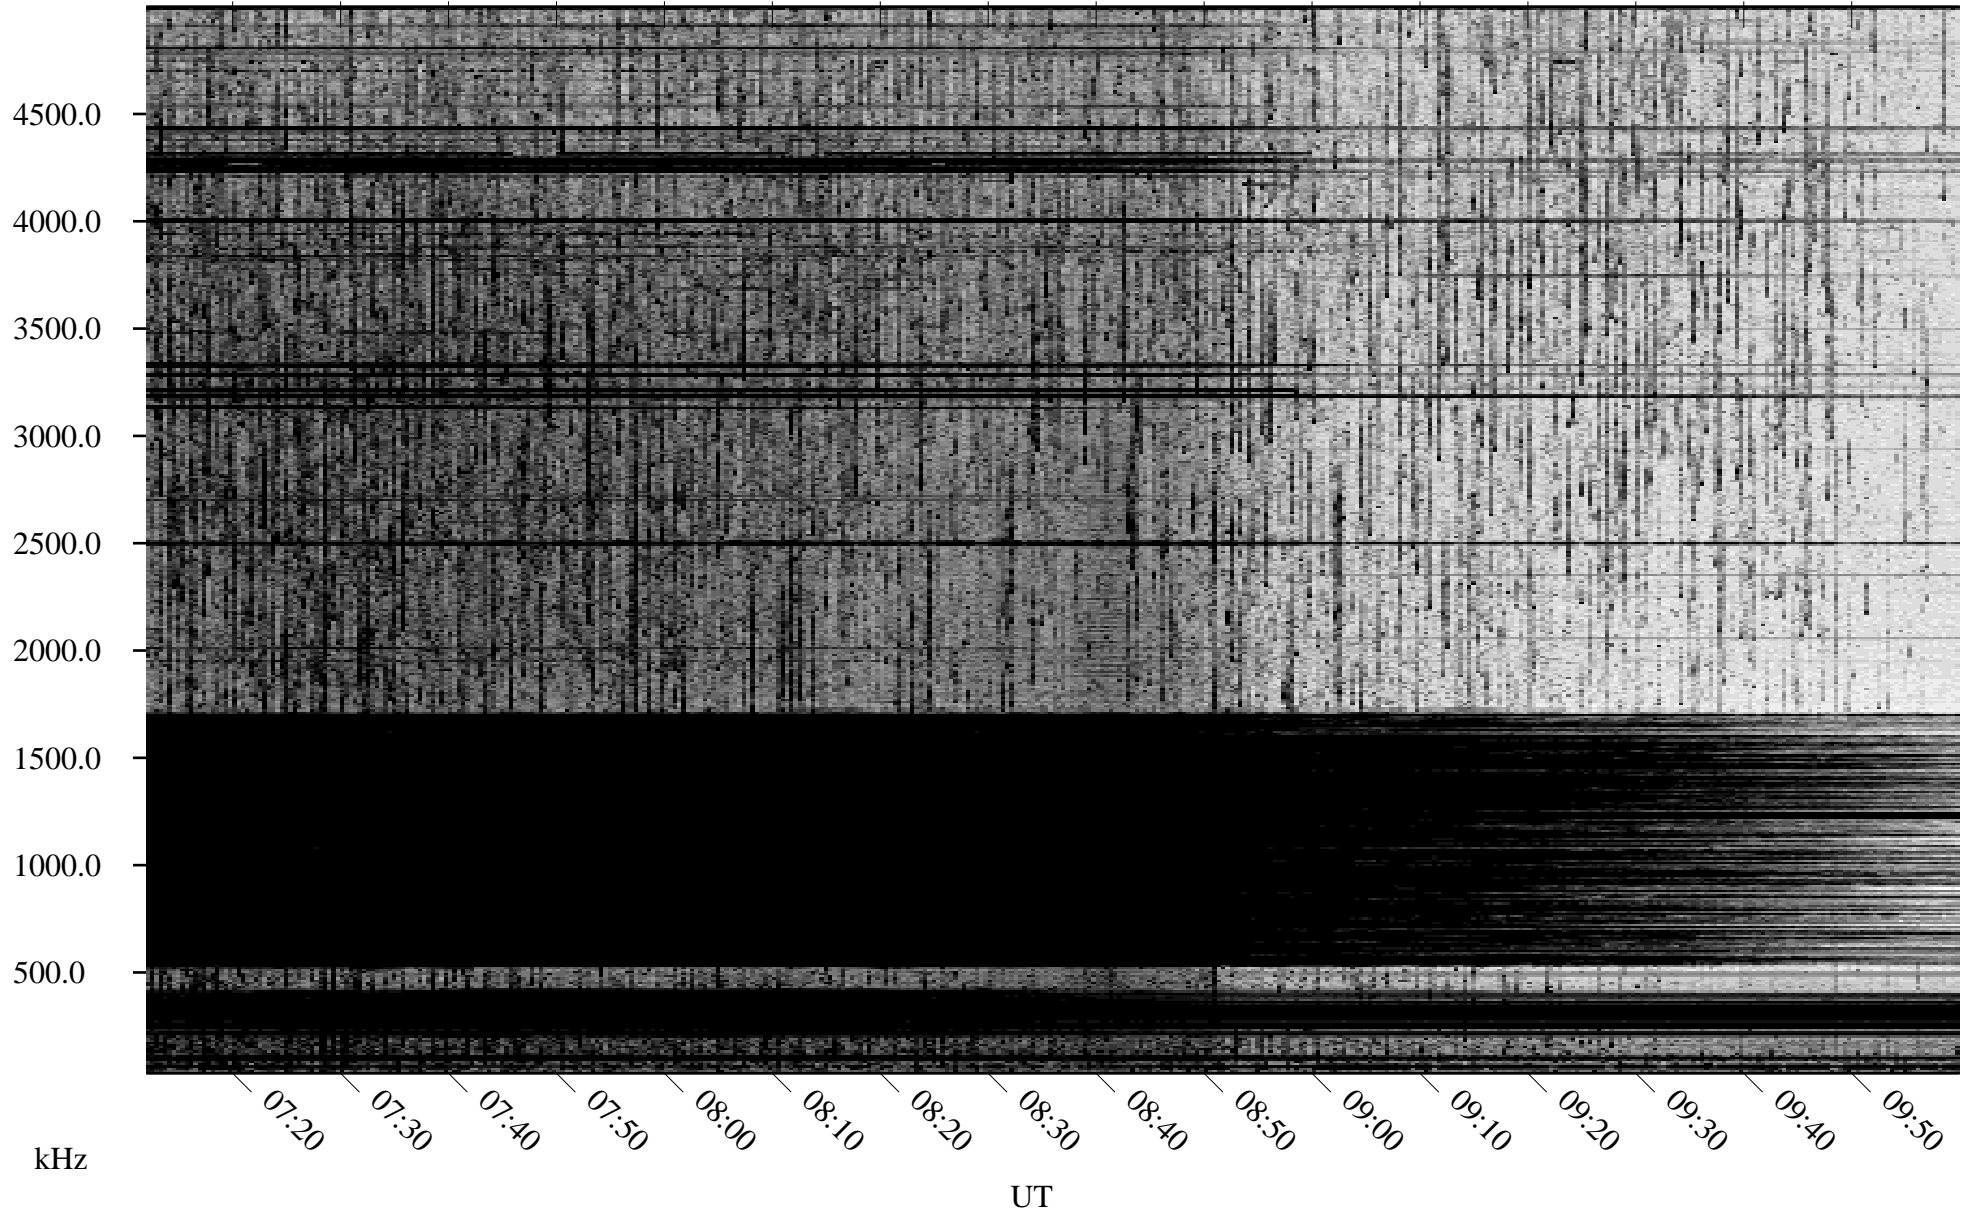

05/24/2009 Churchill, Manitoba

Linear Scale Black = 161 White = 15

ch09144l.r00SUm max_12

Page 1

05/24/2009 Churchill, Manitoba

Linear Scale Black = 161 White = 15

ch09144l.r00SUm max_12

Page 2

05/25/2009 Churchill, Manitoba

Linear Scale Black = 161 White = 15

ch09144l.r00SUm max_12

Page 3

05/25/2009 Churchill, Manitoba

Linear Scale Black = 161 White = 15

ch09144l.r00SUm max_12

Page 4

05/25/2009 Churchill, Manitoba

Linear Scale Black = 161 White = 15

ch09144l.r00SUm max_12

Page 5

05/25/2009 Churchill, Manitoba

Linear Scale Black = 161 White = 15

ch09144l.r00SUm max_12

Page 6

05/25/2009 Churchill, Manitoba

Linear Scale Black = 161 White = 15

ch09144l.r00SUm max_12

Page 7

05/25/2009 Churchill, Manitoba

Linear Scale Black = 161 White = 15

ch09144l.r00SUm max_12

Page 8