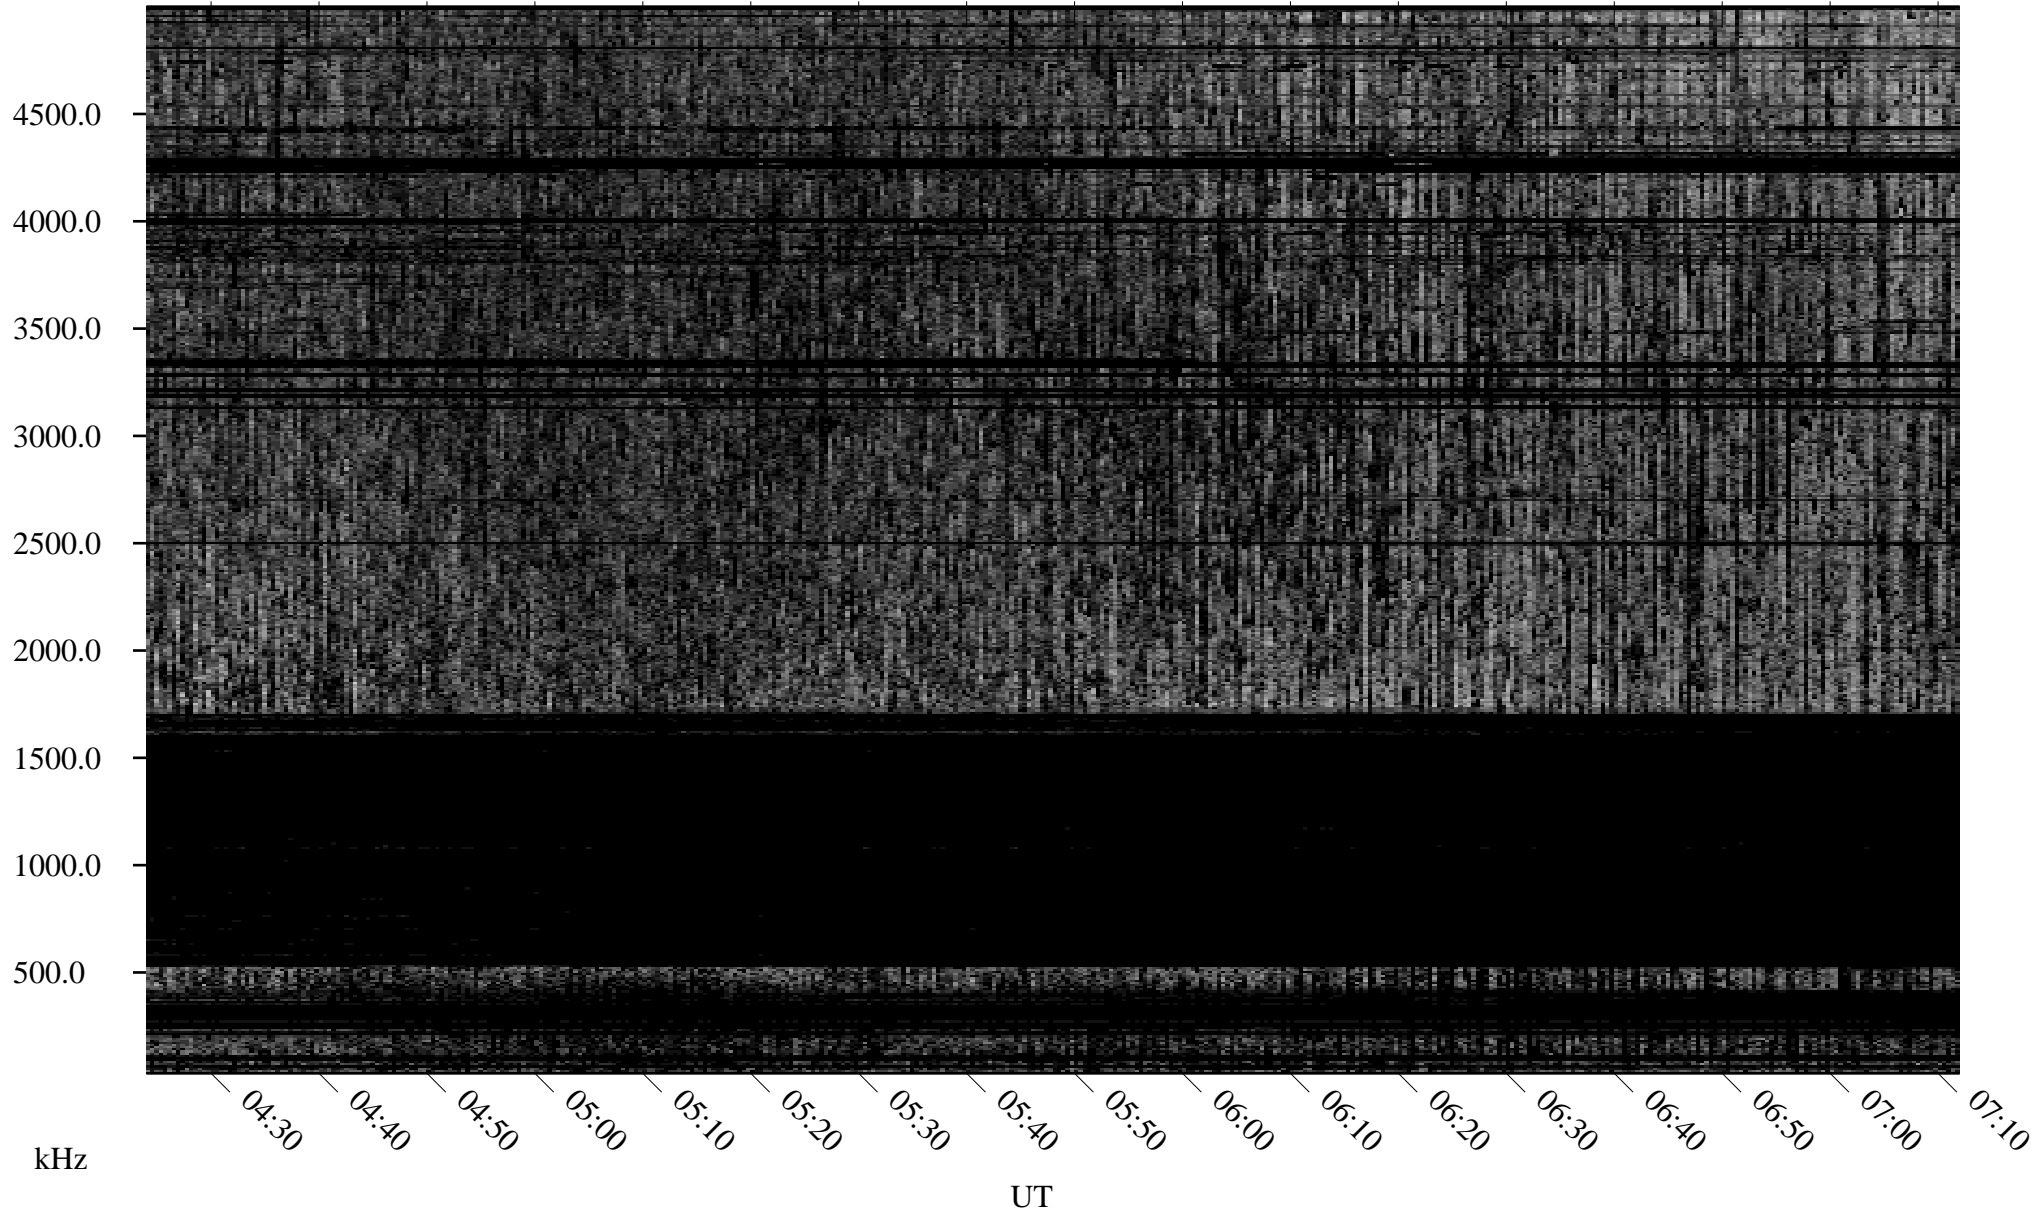

05/24/2009 Churchill, Manitoba

Linear Scale Black = 161 White = 15

ch09144l.r00SUm max_12

Page 1

05/24/2009 Churchill, Manitoba

Linear Scale Black = 161 White = 15

ch09144l.r00SUm max_12

Page 2

05/25/2009 Churchill, Manitoba

Linear Scale Black = 161 White = 15

ch09144l.r00SUm max_12

Page 3

05/25/2009 Churchill, Manitoba

Linear Scale Black = 161 White = 15

ch09144l.r00SUm max_12

Page 4

05/25/2009 Churchill, Manitoba

Linear Scale Black = 161 White = 15

ch09144l.r00SUm max_12

Page 5

05/25/2009 Churchill, Manitoba

Linear Scale Black = 161 White = 15

ch09144l.r00SUm max_12

Page 6

05/25/2009 Churchill, Manitoba

Linear Scale Black = 161 White = 15

ch09144l.r00SUm max_12

Page 7

05/25/2009 Churchill, Manitoba

Linear Scale Black = 161 White = 15

ch09144l.r00SUm max_12

Page 8