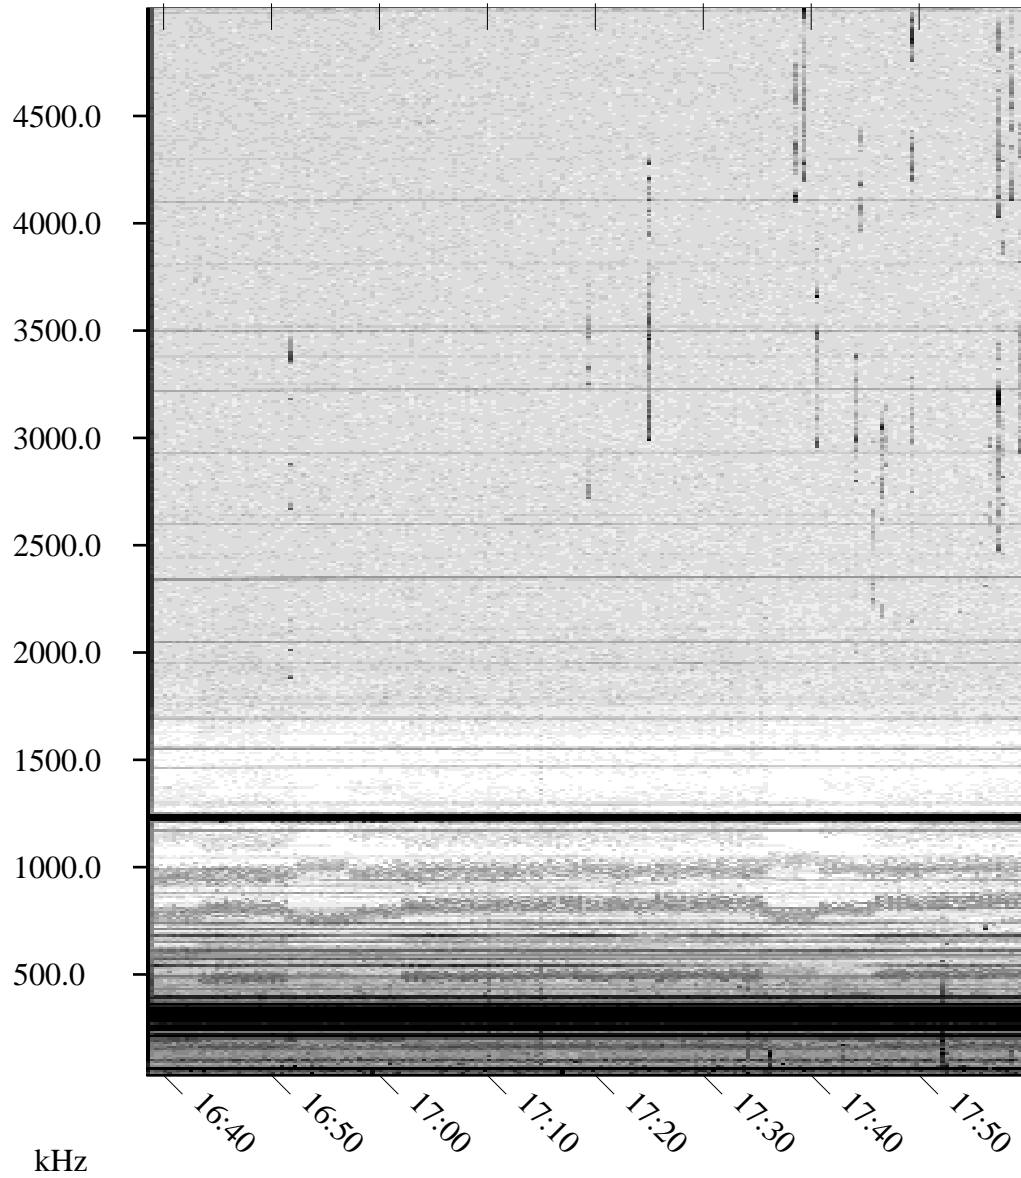

05/27/2009 Churchill, Manitoba

Linear Scale Black = 161 White = 15

ch09147l.r01SUm max_12

Page 1

UT