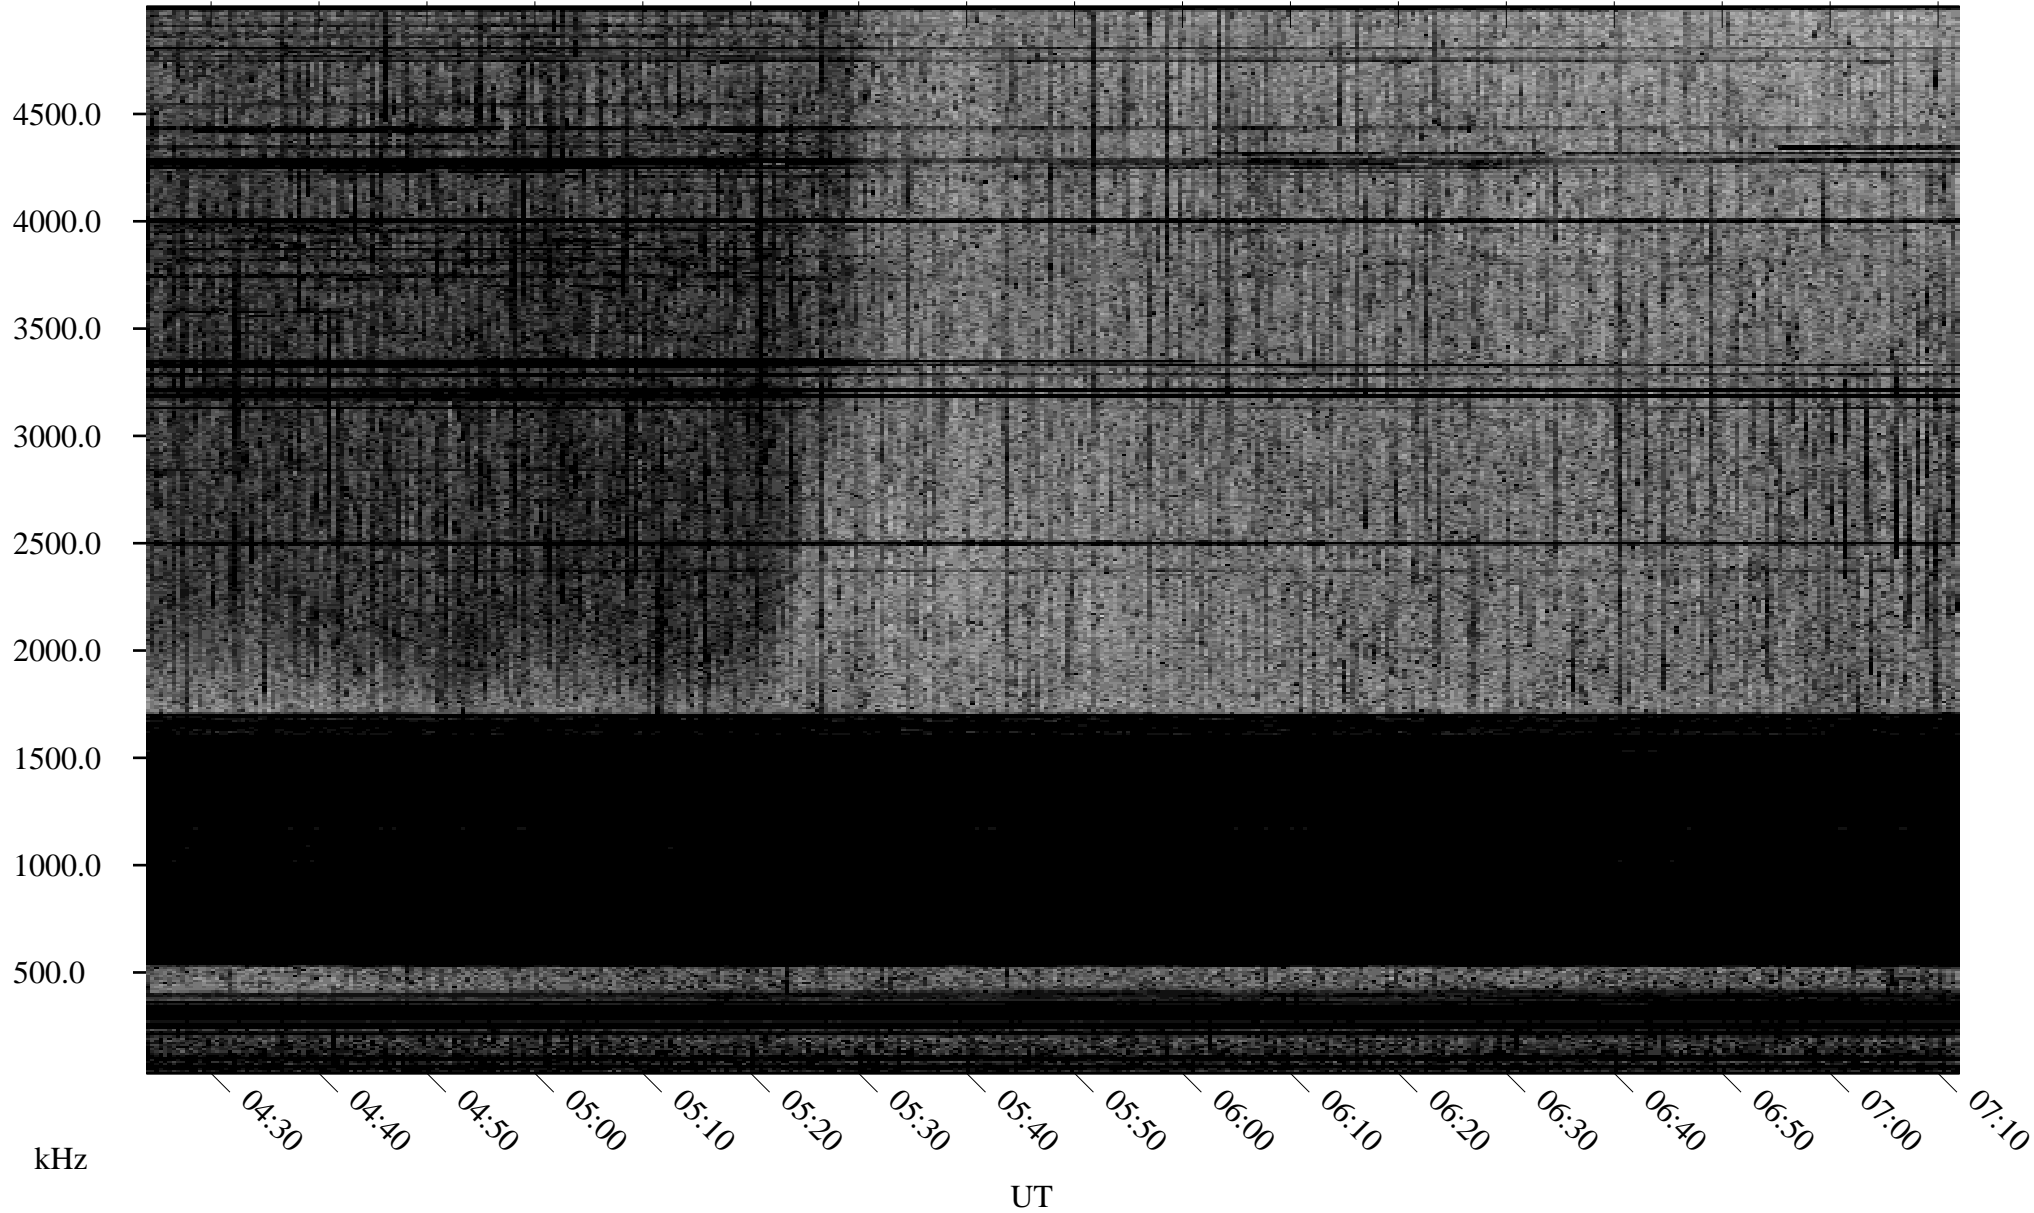

05/27/2009 Churchill, Manitoba

Linear Scale Black = 161 White = 15

ch09147l.r02SUm max_12

Page 1

05/27/2009 Churchill, Manitoba

Linear Scale Black = 161 White = 15

ch091471.r02SUm max_12

Page 2

05/28/2009 Churchill, Manitoba

Linear Scale Black = 161 White = 15

ch091471.r02SUm max_12

Page 3

05/28/2009 Churchill, Manitoba

Linear Scale Black = 161 White = 15

ch091471.r02SUm max_12

Page 4

05/28/2009 Churchill, Manitoba

Linear Scale Black = 161 White = 15

ch091471.r02SUm max_12

Page 5

05/28/2009 Churchill, Manitoba

Linear Scale Black = 161 White = 15

ch09147l.r02SUm max_12

Page 6

05/28/2009 Churchill, Manitoba

Linear Scale Black = 161 White = 15

ch091471.r02SUm max_12

Page 7

05/28/2009 Churchill, Manitoba

Linear Scale Black = 161 White = 15

ch09147l.r02SUm max_12