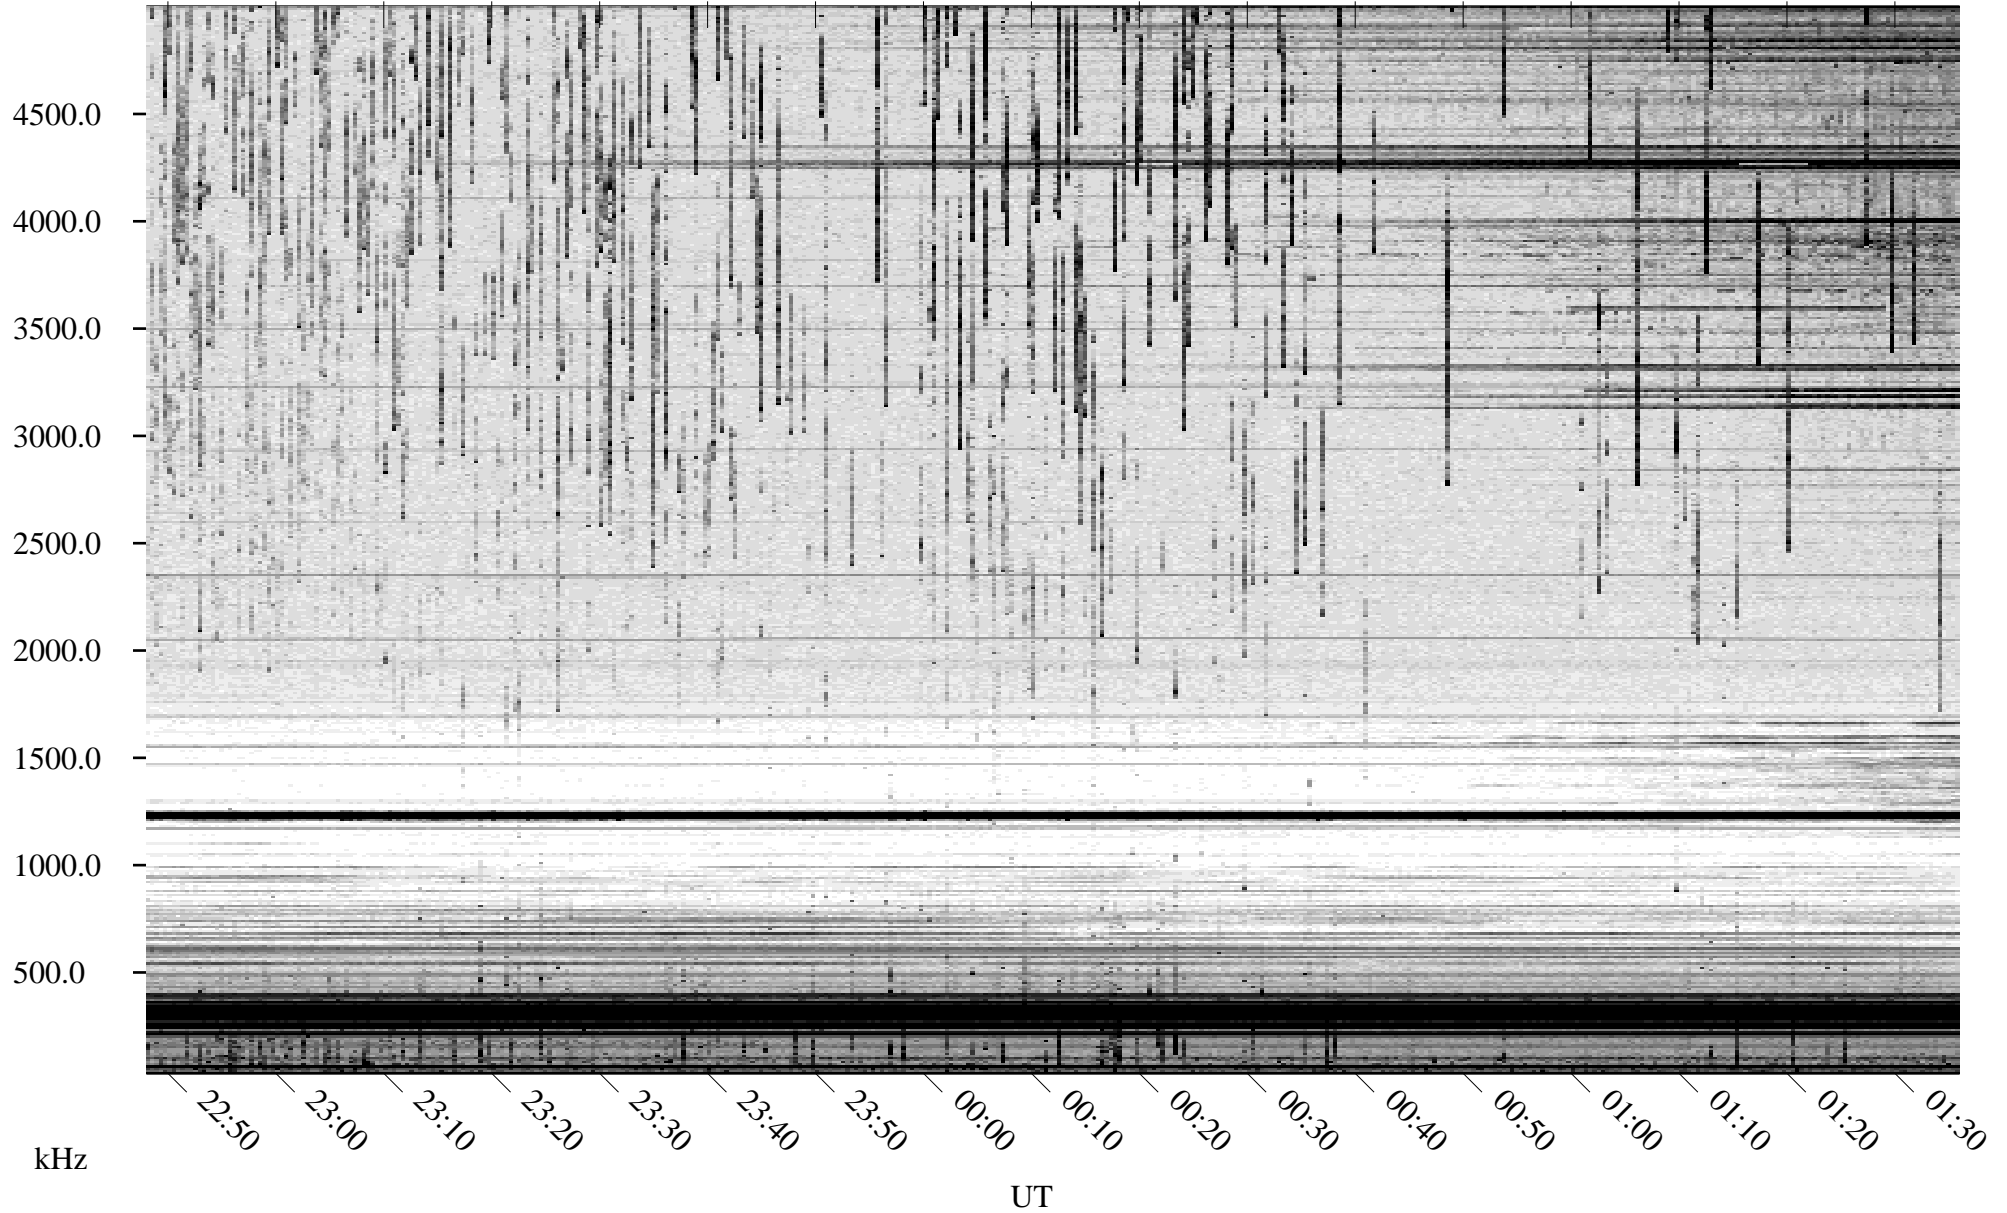

05/27/2009 Churchill, Manitoba

Linear Scale Black = 161 White = 15

ch09147l.r02SUm max_12

Page 1

05/27/2009 Churchill, Manitoba

Linear Scale Black = 161 White = 15

ch091471.r02SUm max_12

Page 2

05/28/2009 Churchill, Manitoba

Linear Scale Black = 161 White = 15

ch091471.r02SUm max_12

Page 3

05/28/2009 Churchill, Manitoba

Linear Scale Black = 161 White = 15

ch091471.r02SUm max_12

Page 4

05/28/2009 Churchill, Manitoba

Linear Scale Black = 161 White = 15

ch091471.r02SUm max_12

Page 5

05/28/2009 Churchill, Manitoba

Linear Scale Black = 161 White = 15

ch09147l.r02SUm max_12

Page 6

05/28/2009 Churchill, Manitoba

Linear Scale Black = 161 White = 15

ch091471.r02SUm max_12

Page 7

05/28/2009 Churchill, Manitoba

Linear Scale Black = 161 White = 15

ch09147l.r02SUm max_12