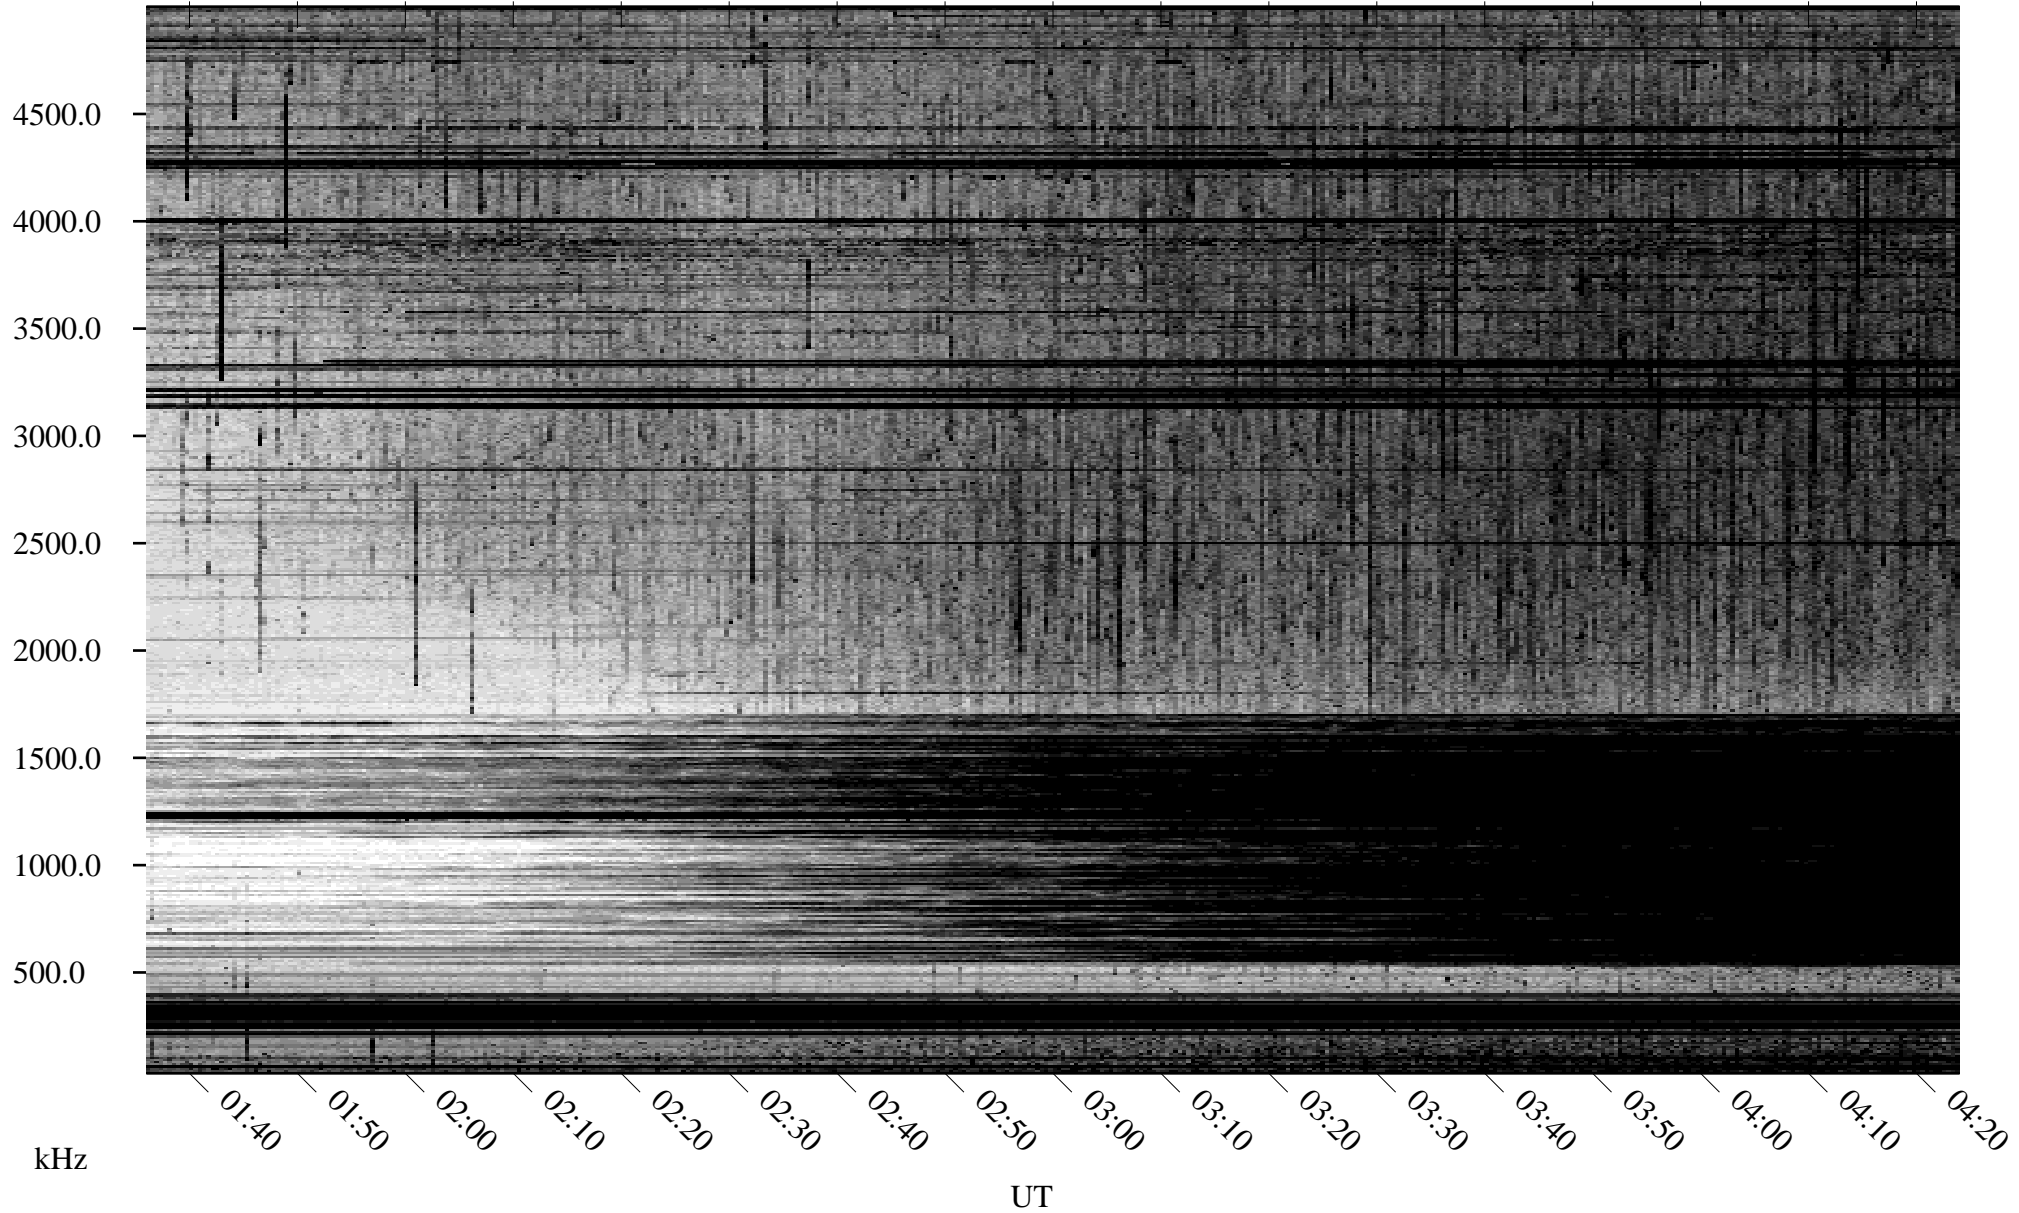

05/27/2009 Churchill, Manitoba

Linear Scale Black = 161 White = 15

ch09147l.r02SUm max_12

Page 1

05/27/2009 Churchill, Manitoba

Linear Scale Black = 161 White = 15

ch091471.r02SUm max_12

Page 2

05/28/2009 Churchill, Manitoba

Linear Scale Black = 161 White = 15

ch091471.r02SUm max_12

Page 3

05/28/2009 Churchill, Manitoba

Linear Scale Black = 161 White = 15

ch091471.r02SUm max_12

Page 4

05/28/2009 Churchill, Manitoba

Linear Scale Black = 161 White = 15

ch091471.r02SUm max_12

Page 5

05/28/2009 Churchill, Manitoba

Linear Scale Black = 161 White = 15

ch09147l.r02SUm max_12

Page 6

05/28/2009 Churchill, Manitoba

Linear Scale Black = 161 White = 15

ch091471.r02SUm max_12

Page 7

05/28/2009 Churchill, Manitoba

Linear Scale Black = 161 White = 15

ch09147l.r02SUm max_12