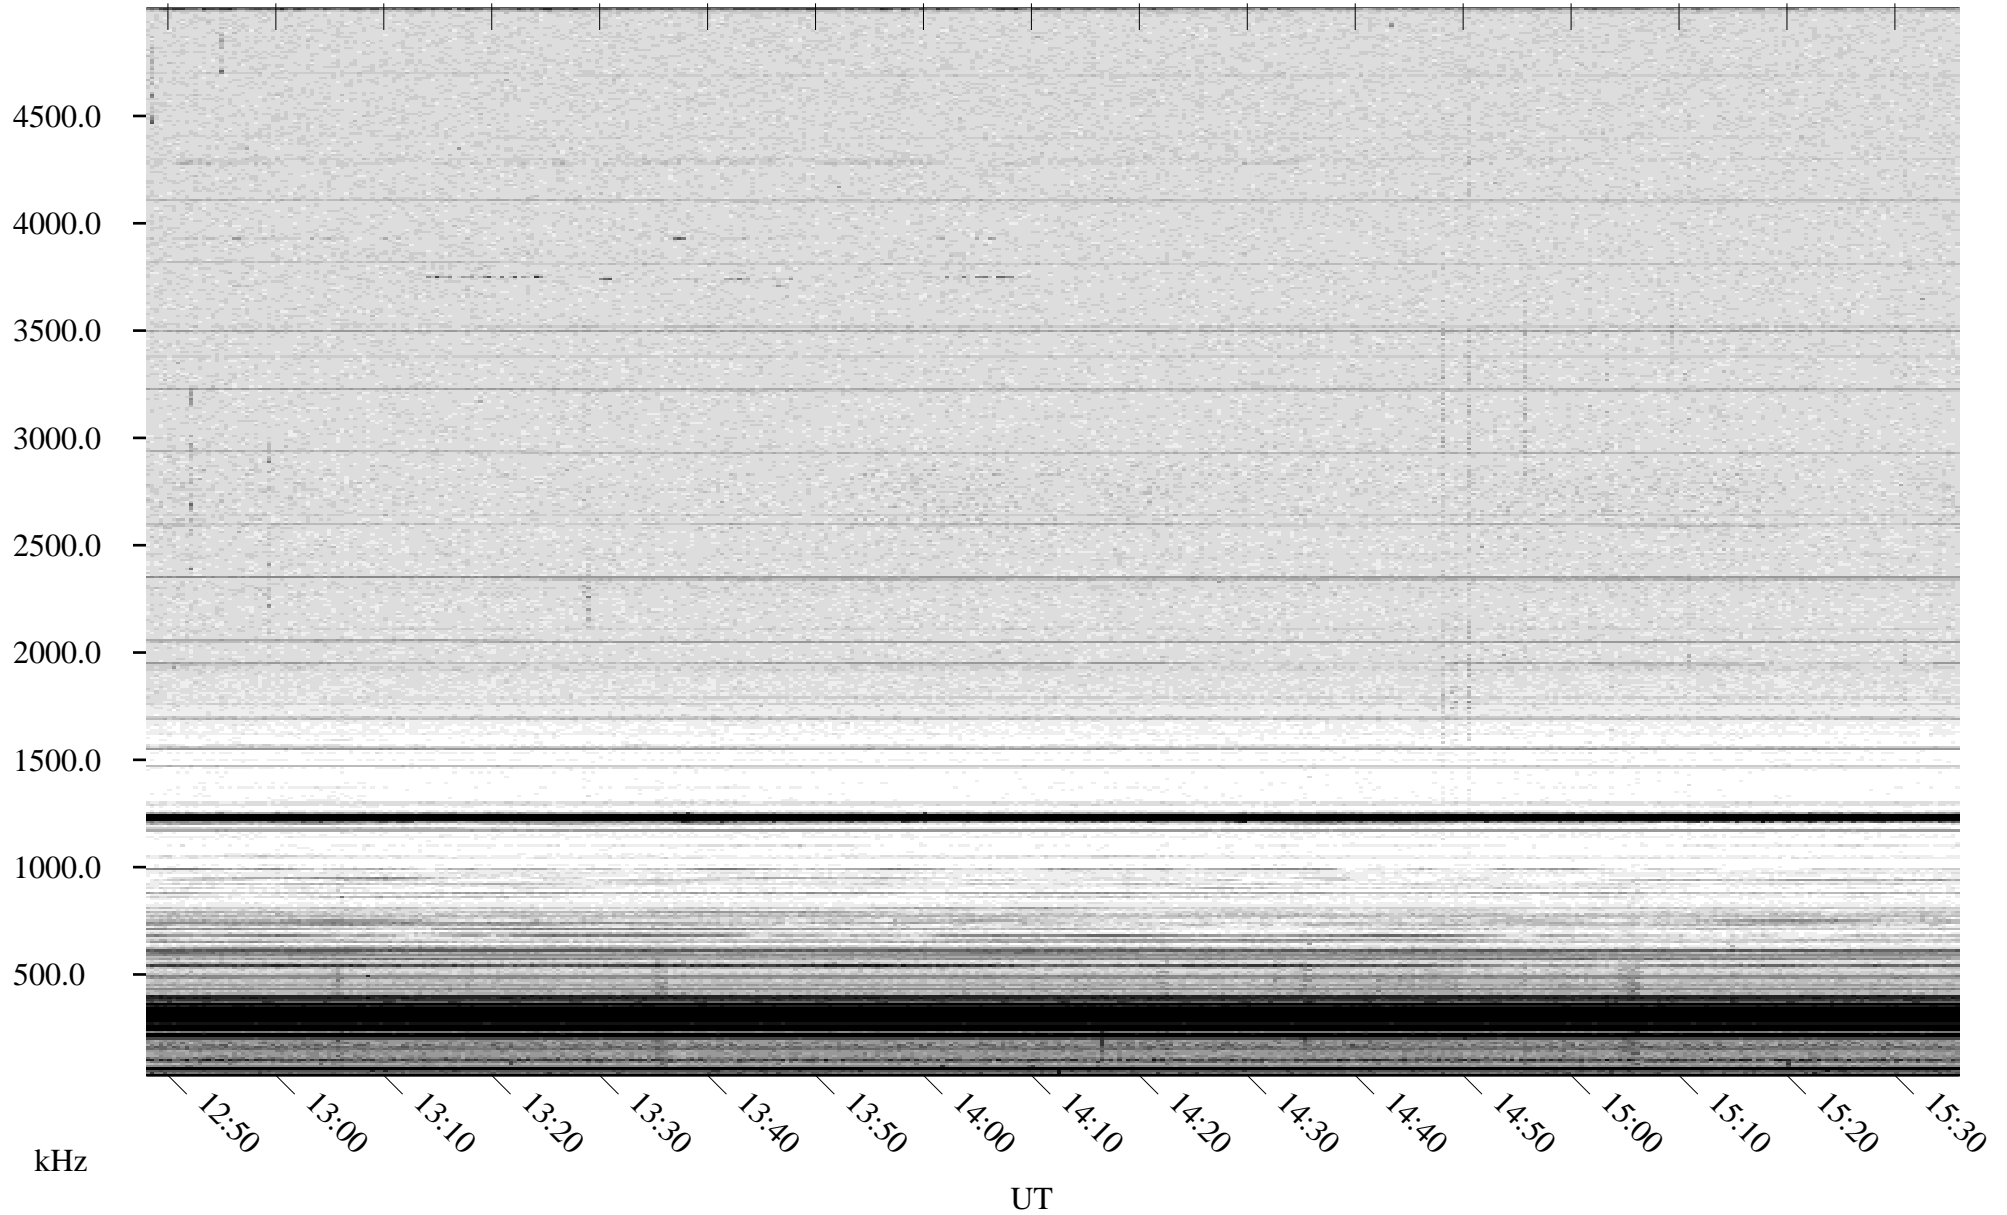

05/27/2009 Churchill, Manitoba

Linear Scale Black = 161 White = 15

ch09147l.r02SUm max_12

Page 1

05/27/2009 Churchill, Manitoba

Linear Scale Black = 161 White = 15

ch091471.r02SUm max_12

Page 2

05/28/2009 Churchill, Manitoba

Linear Scale Black = 161 White = 15

ch091471.r02SUm max_12

Page 3

05/28/2009 Churchill, Manitoba

Linear Scale Black = 161 White = 15

ch091471.r02SUm max_12

Page 4

05/28/2009 Churchill, Manitoba

Linear Scale Black = 161 White = 15

ch091471.r02SUm max_12

Page 5

05/28/2009 Churchill, Manitoba

Linear Scale Black = 161 White = 15

ch09147l.r02SUm max_12

Page 6

05/28/2009 Churchill, Manitoba

Linear Scale Black = 161 White = 15

ch091471.r02SUm max_12

Page 7

05/28/2009 Churchill, Manitoba

Linear Scale Black = 161 White = 15

ch09147l.r02SUm max_12