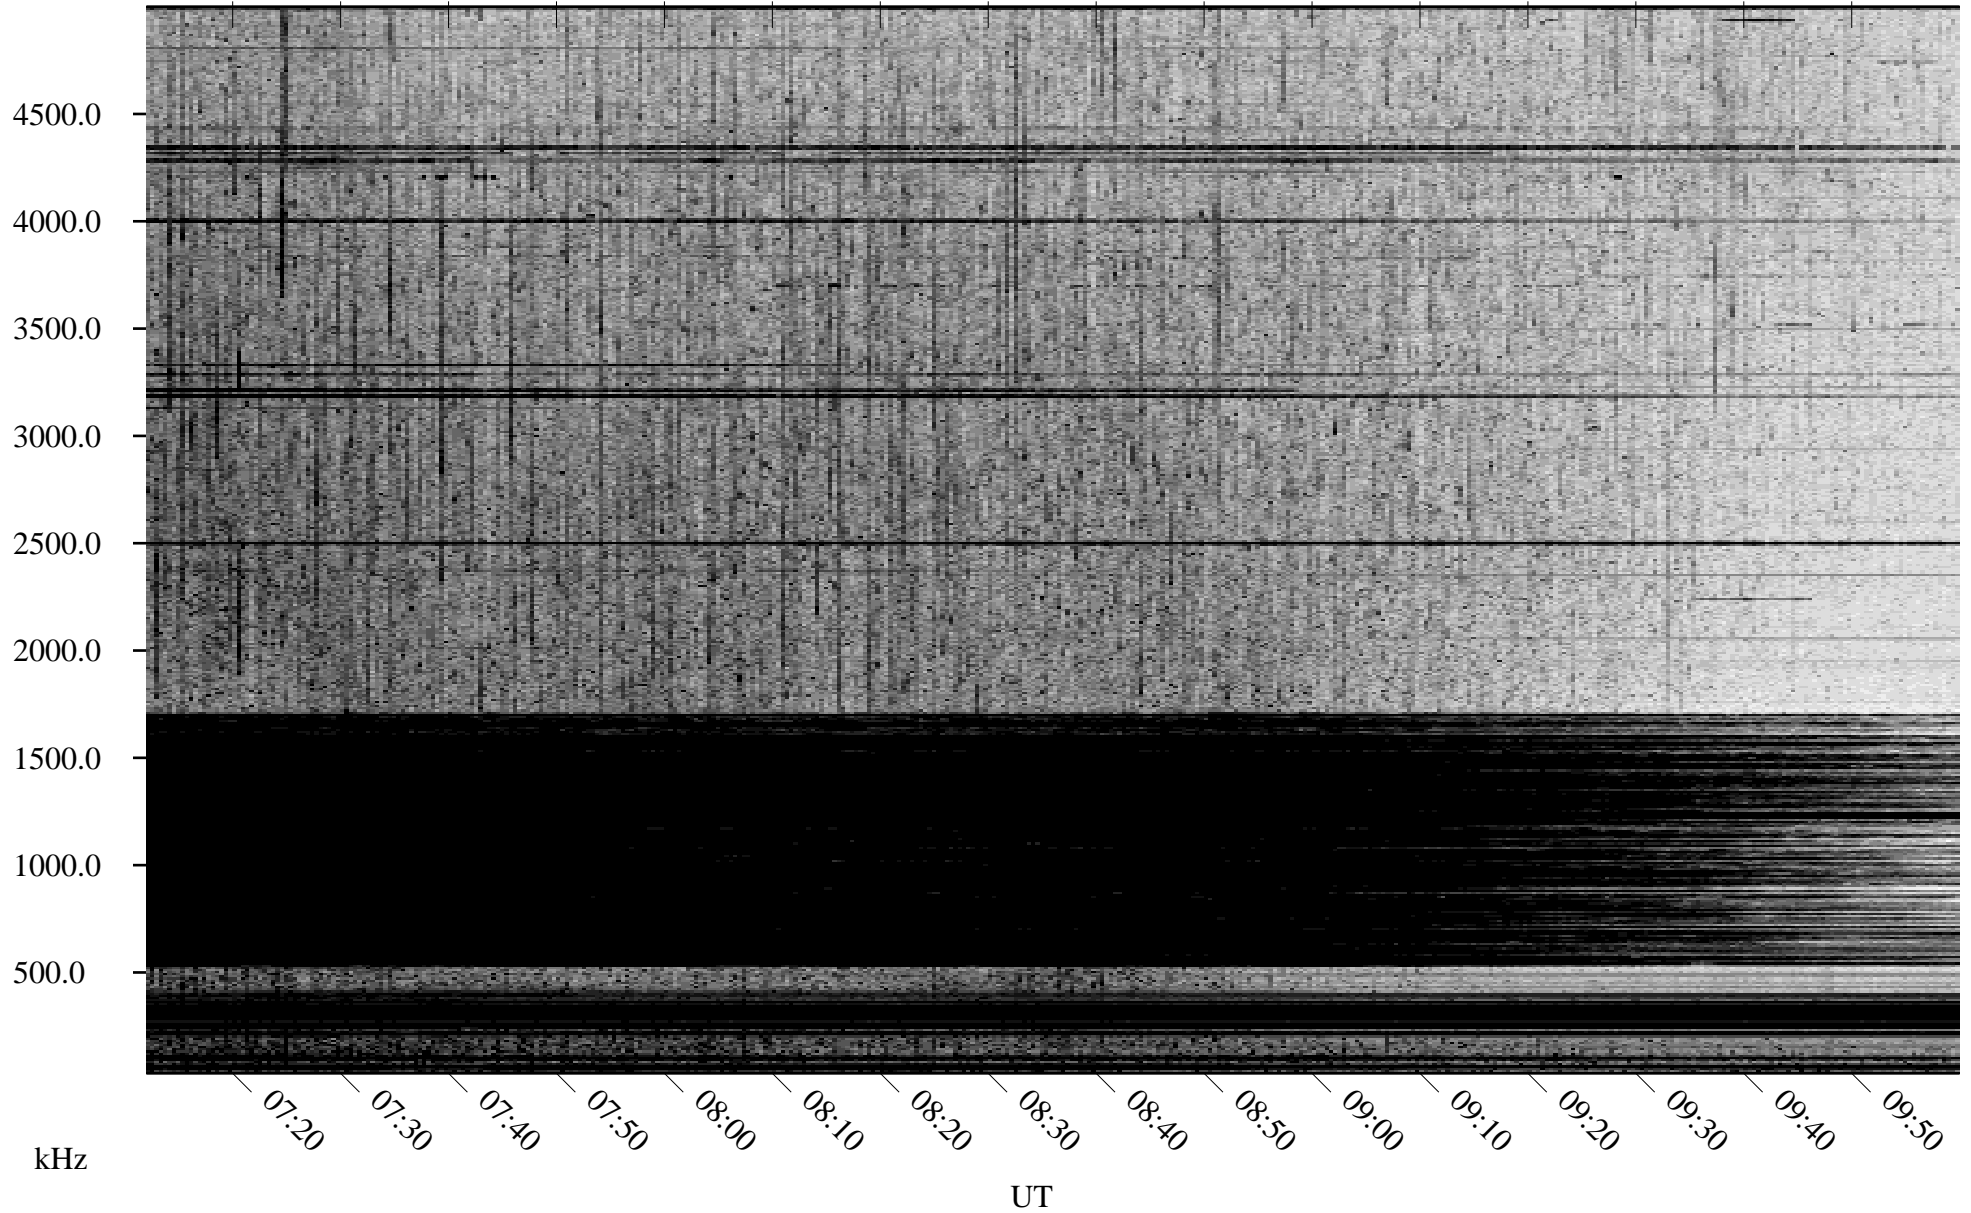

05/27/2009 Churchill, Manitoba

Linear Scale Black = 161 White = 15

ch09147l.r02SUm max_12

Page 1

05/27/2009 Churchill, Manitoba

Linear Scale Black = 161 White = 15

ch091471.r02SUm max_12

Page 2

05/28/2009 Churchill, Manitoba

Linear Scale Black = 161 White = 15

ch091471.r02SUm max_12

Page 3

05/28/2009 Churchill, Manitoba

Linear Scale Black = 161 White = 15

ch091471.r02SUm max_12

Page 4

05/28/2009 Churchill, Manitoba

Linear Scale Black = 161 White = 15

ch091471.r02SUm max_12

Page 5

05/28/2009 Churchill, Manitoba

Linear Scale Black = 161 White = 15

ch09147l.r02SUm max_12

Page 6

05/28/2009 Churchill, Manitoba

Linear Scale Black = 161 White = 15

ch091471.r02SUm max_12

Page 7

05/28/2009 Churchill, Manitoba

Linear Scale Black = 161 White = 15

ch09147l.r02SUm max_12