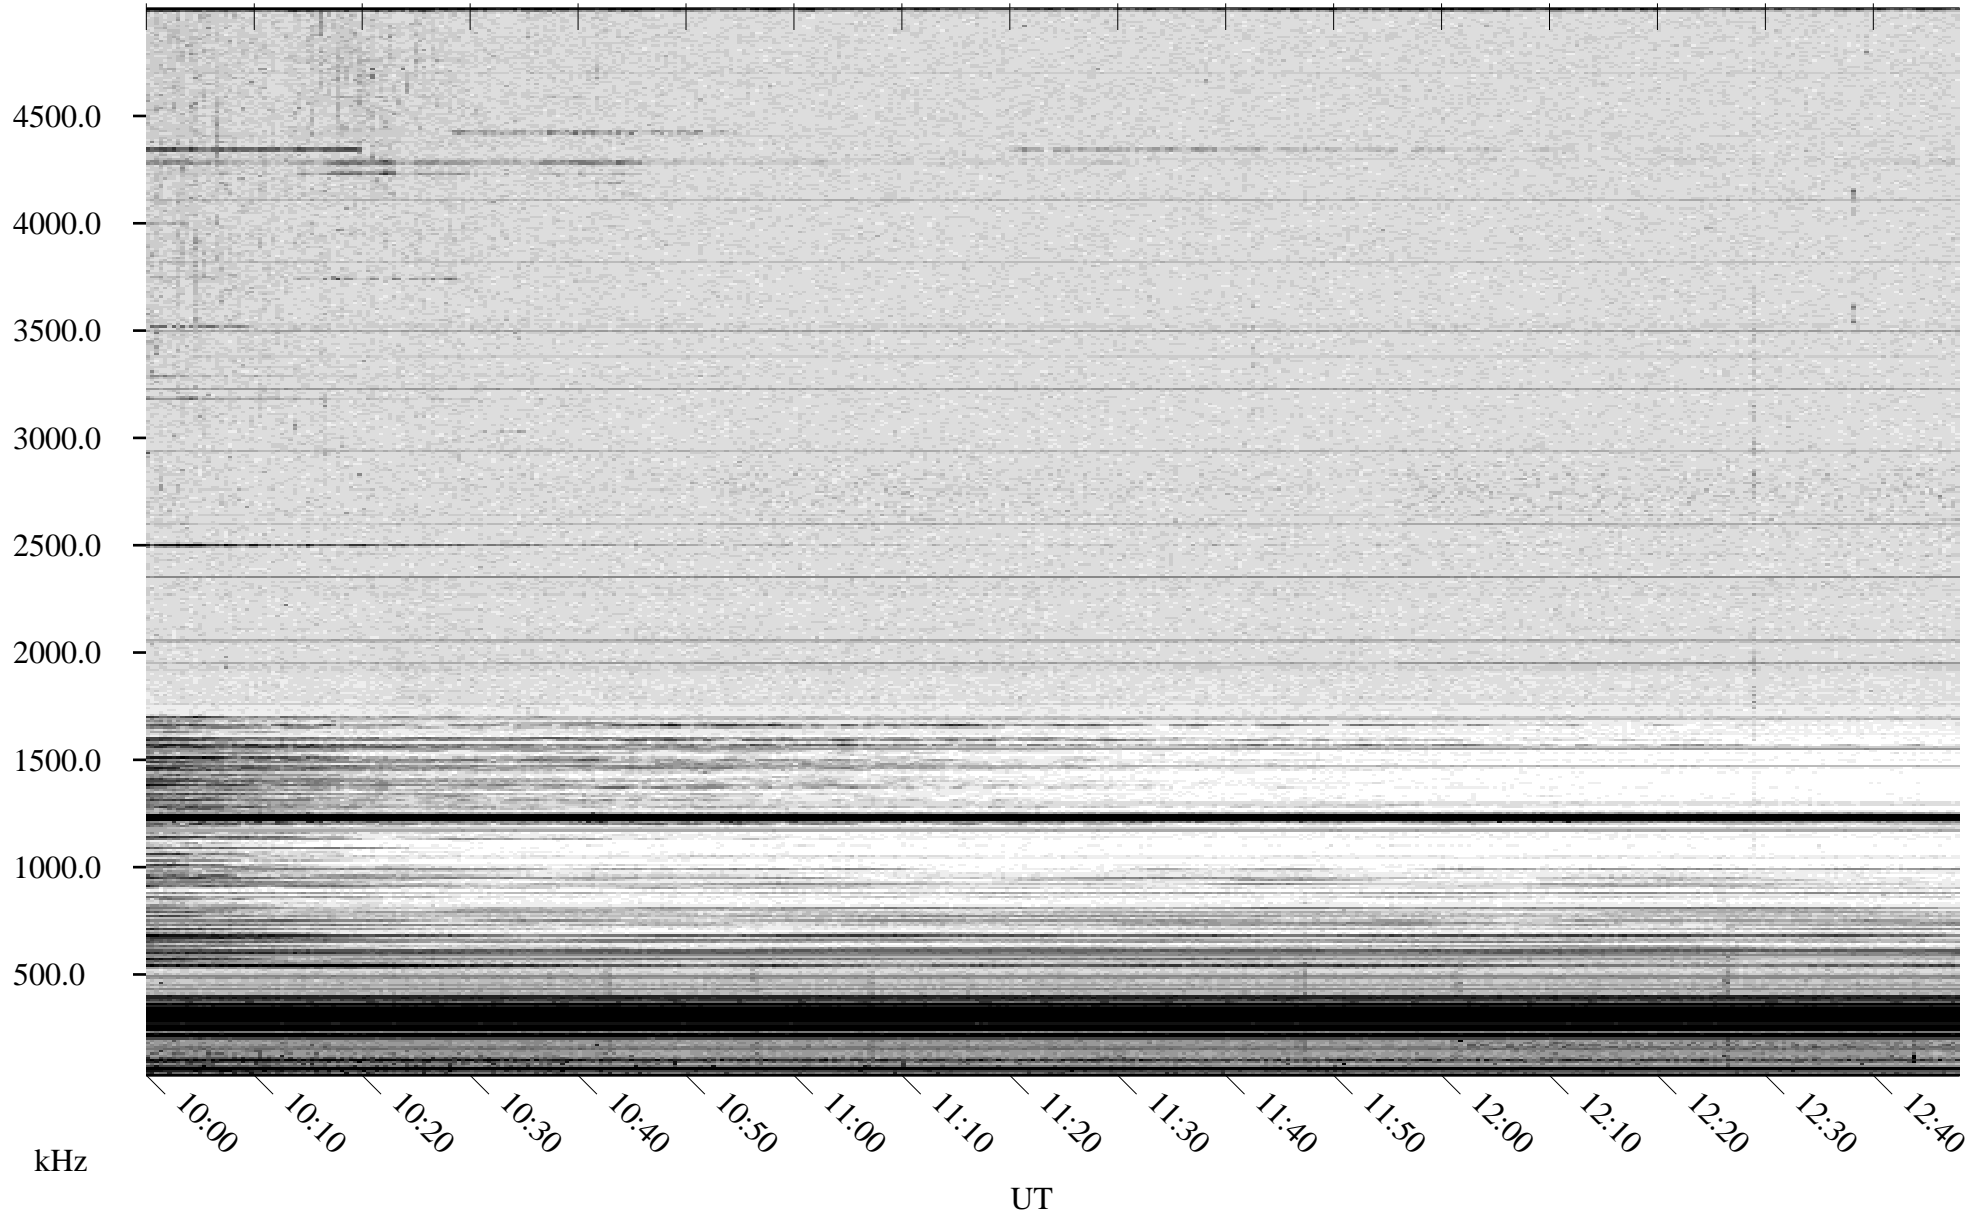

05/27/2009 Churchill, Manitoba

Linear Scale Black = 161 White = 15

ch09147l.r02SUm max_12

Page 1

05/27/2009 Churchill, Manitoba

Linear Scale Black = 161 White = 15

ch091471.r02SUm max_12

Page 2

05/28/2009 Churchill, Manitoba

Linear Scale Black = 161 White = 15

ch091471.r02SUm max_12

Page 3

05/28/2009 Churchill, Manitoba

Linear Scale Black = 161 White = 15

ch091471.r02SUm max_12

Page 4

05/28/2009 Churchill, Manitoba

Linear Scale Black = 161 White = 15

ch091471.r02SUm max_12

Page 5

05/28/2009 Churchill, Manitoba

Linear Scale Black = 161 White = 15

ch09147l.r02SUm max_12

Page 6

05/28/2009 Churchill, Manitoba

Linear Scale Black = 161 White = 15

ch091471.r02SUm max_12

Page 7

05/28/2009 Churchill, Manitoba

Linear Scale Black = 161 White = 15

ch09147l.r02SUm max_12