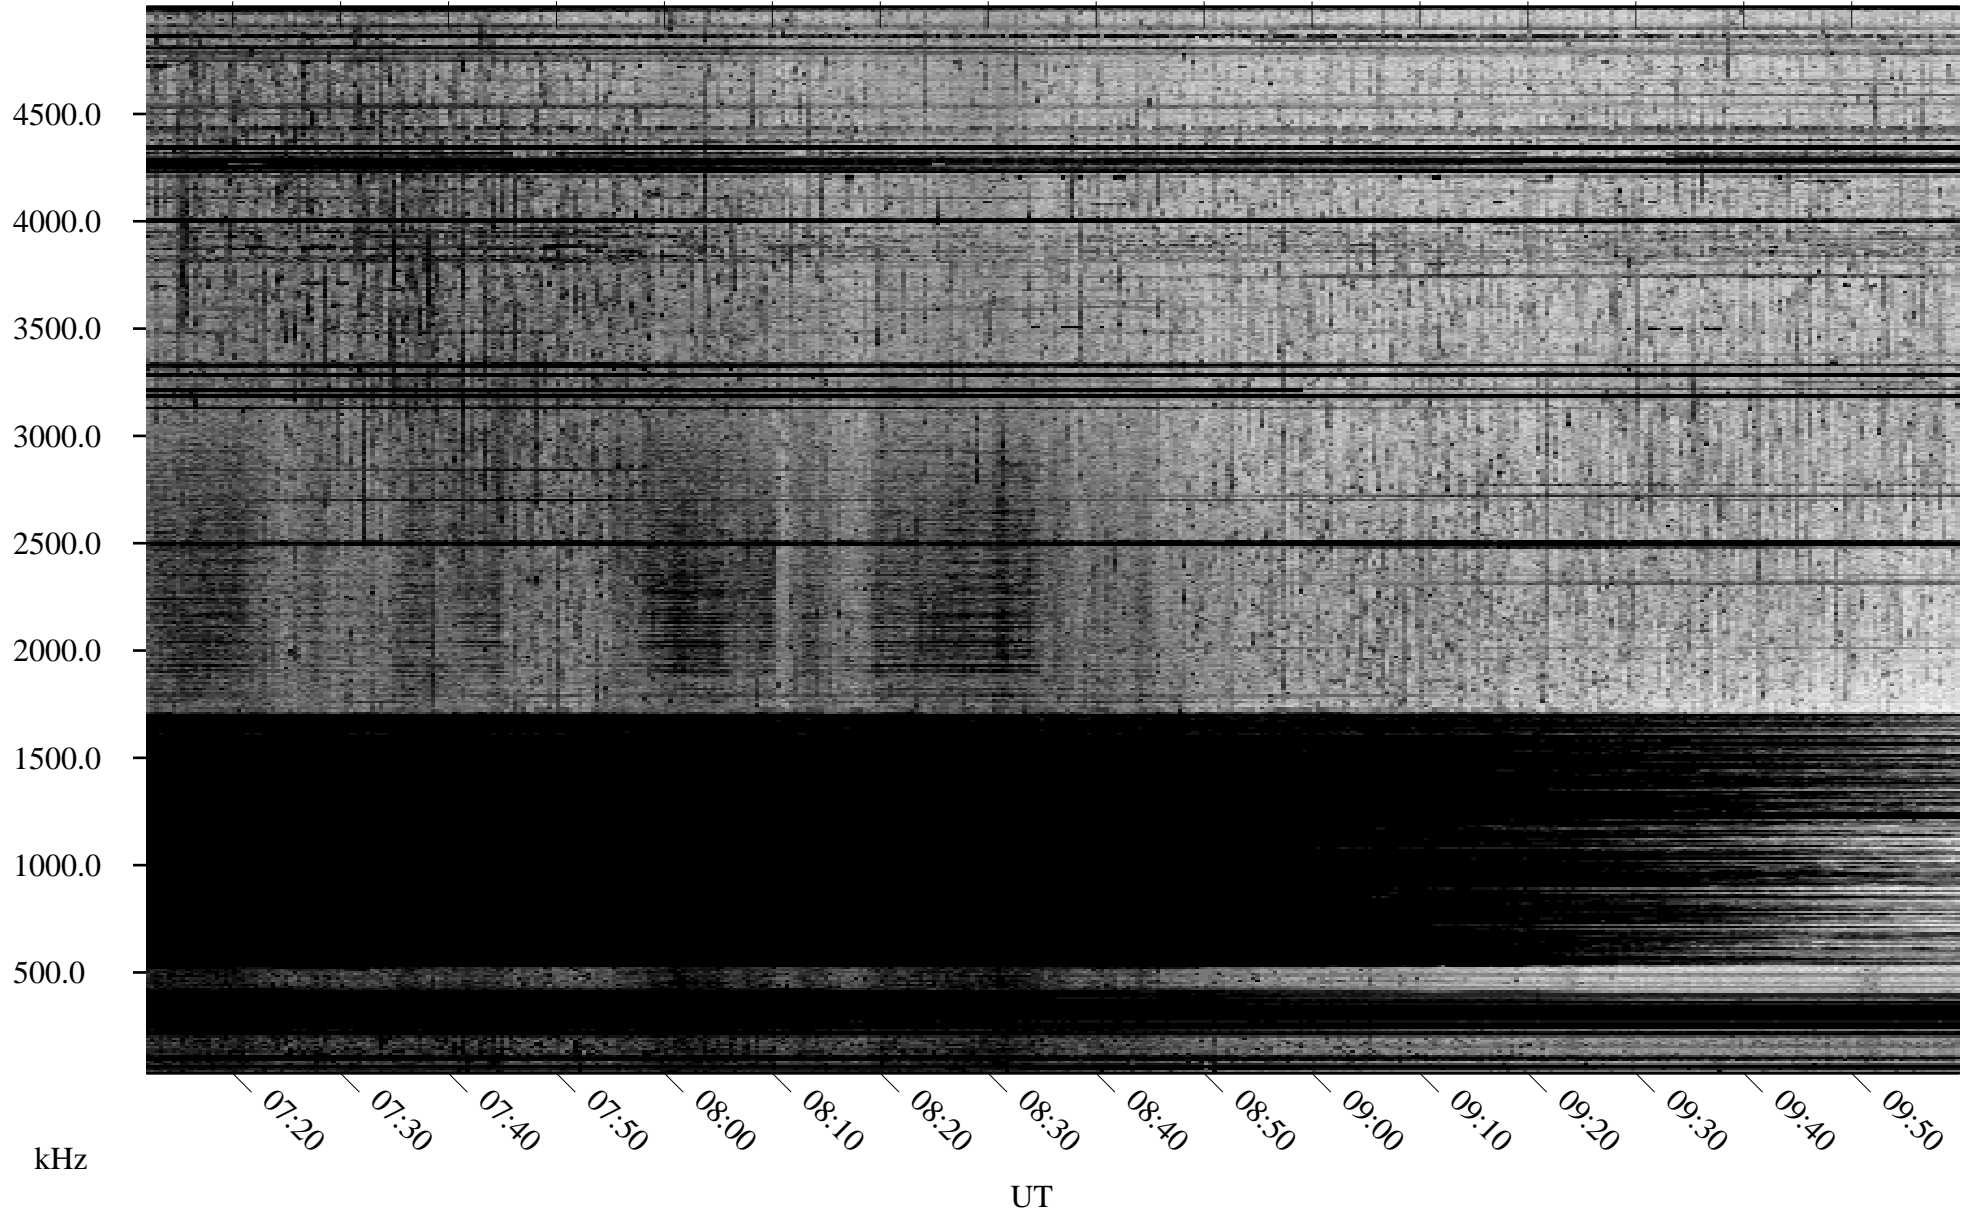

# 05/29/2009 Churchill, Manitoba

Linear Scale    Black = 161    White = 15

ch09148l.r00SUm max\_12

Page 4

# 05/29/2009 Churchill, Manitoba

Linear Scale    Black = 161    White = 15

ch09148l.r00SUm max\_12

Page 5