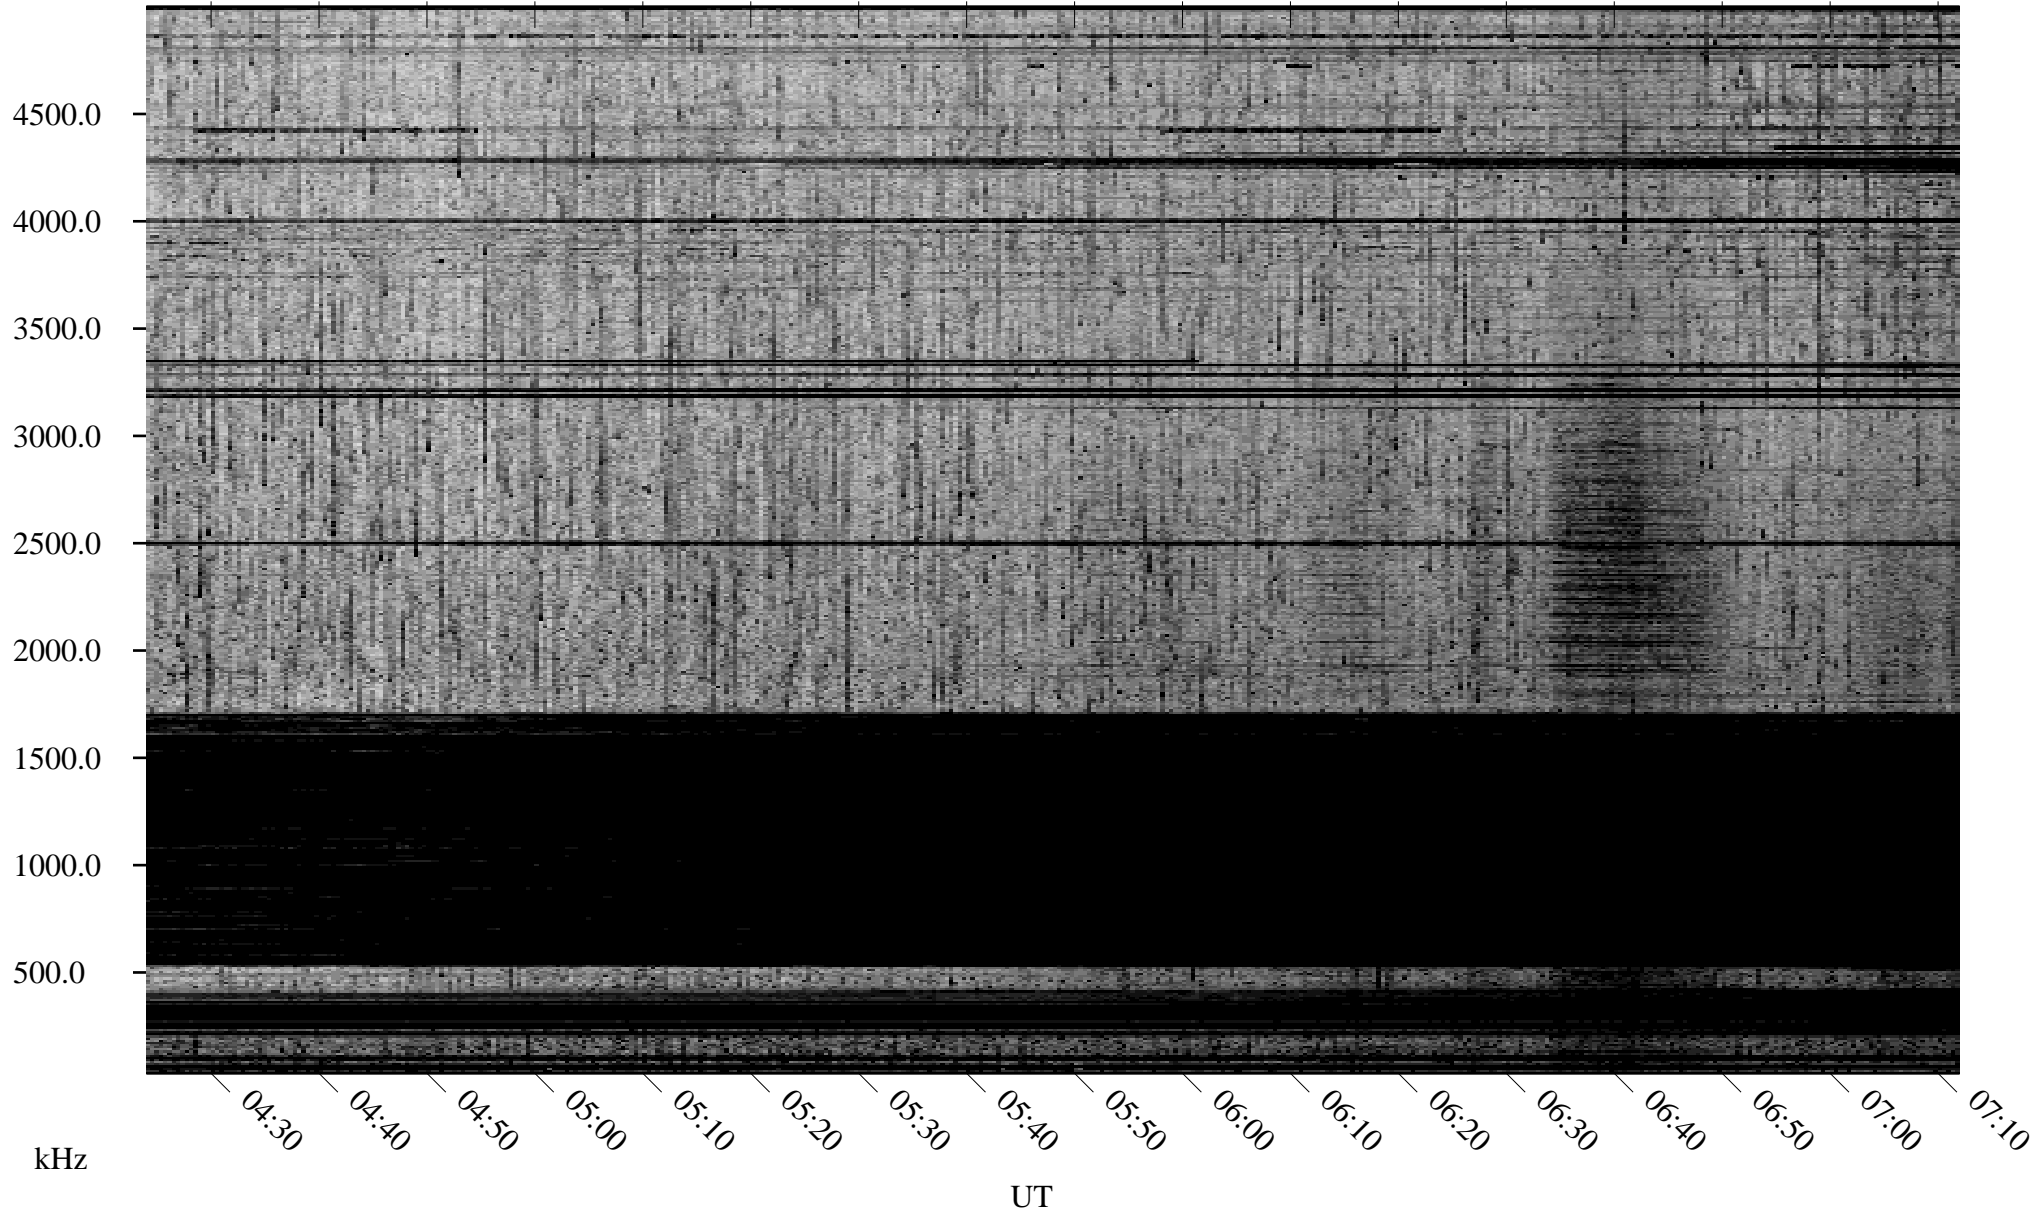

# 05/29/2009 Churchill, Manitoba

Linear Scale    Black = 161    White = 15

ch09148l.r00SUm max\_12

Page 3

# 05/29/2009 Churchill, Manitoba

Linear Scale    Black = 161    White = 15

ch09148l.r00SUm max\_12

Page 4