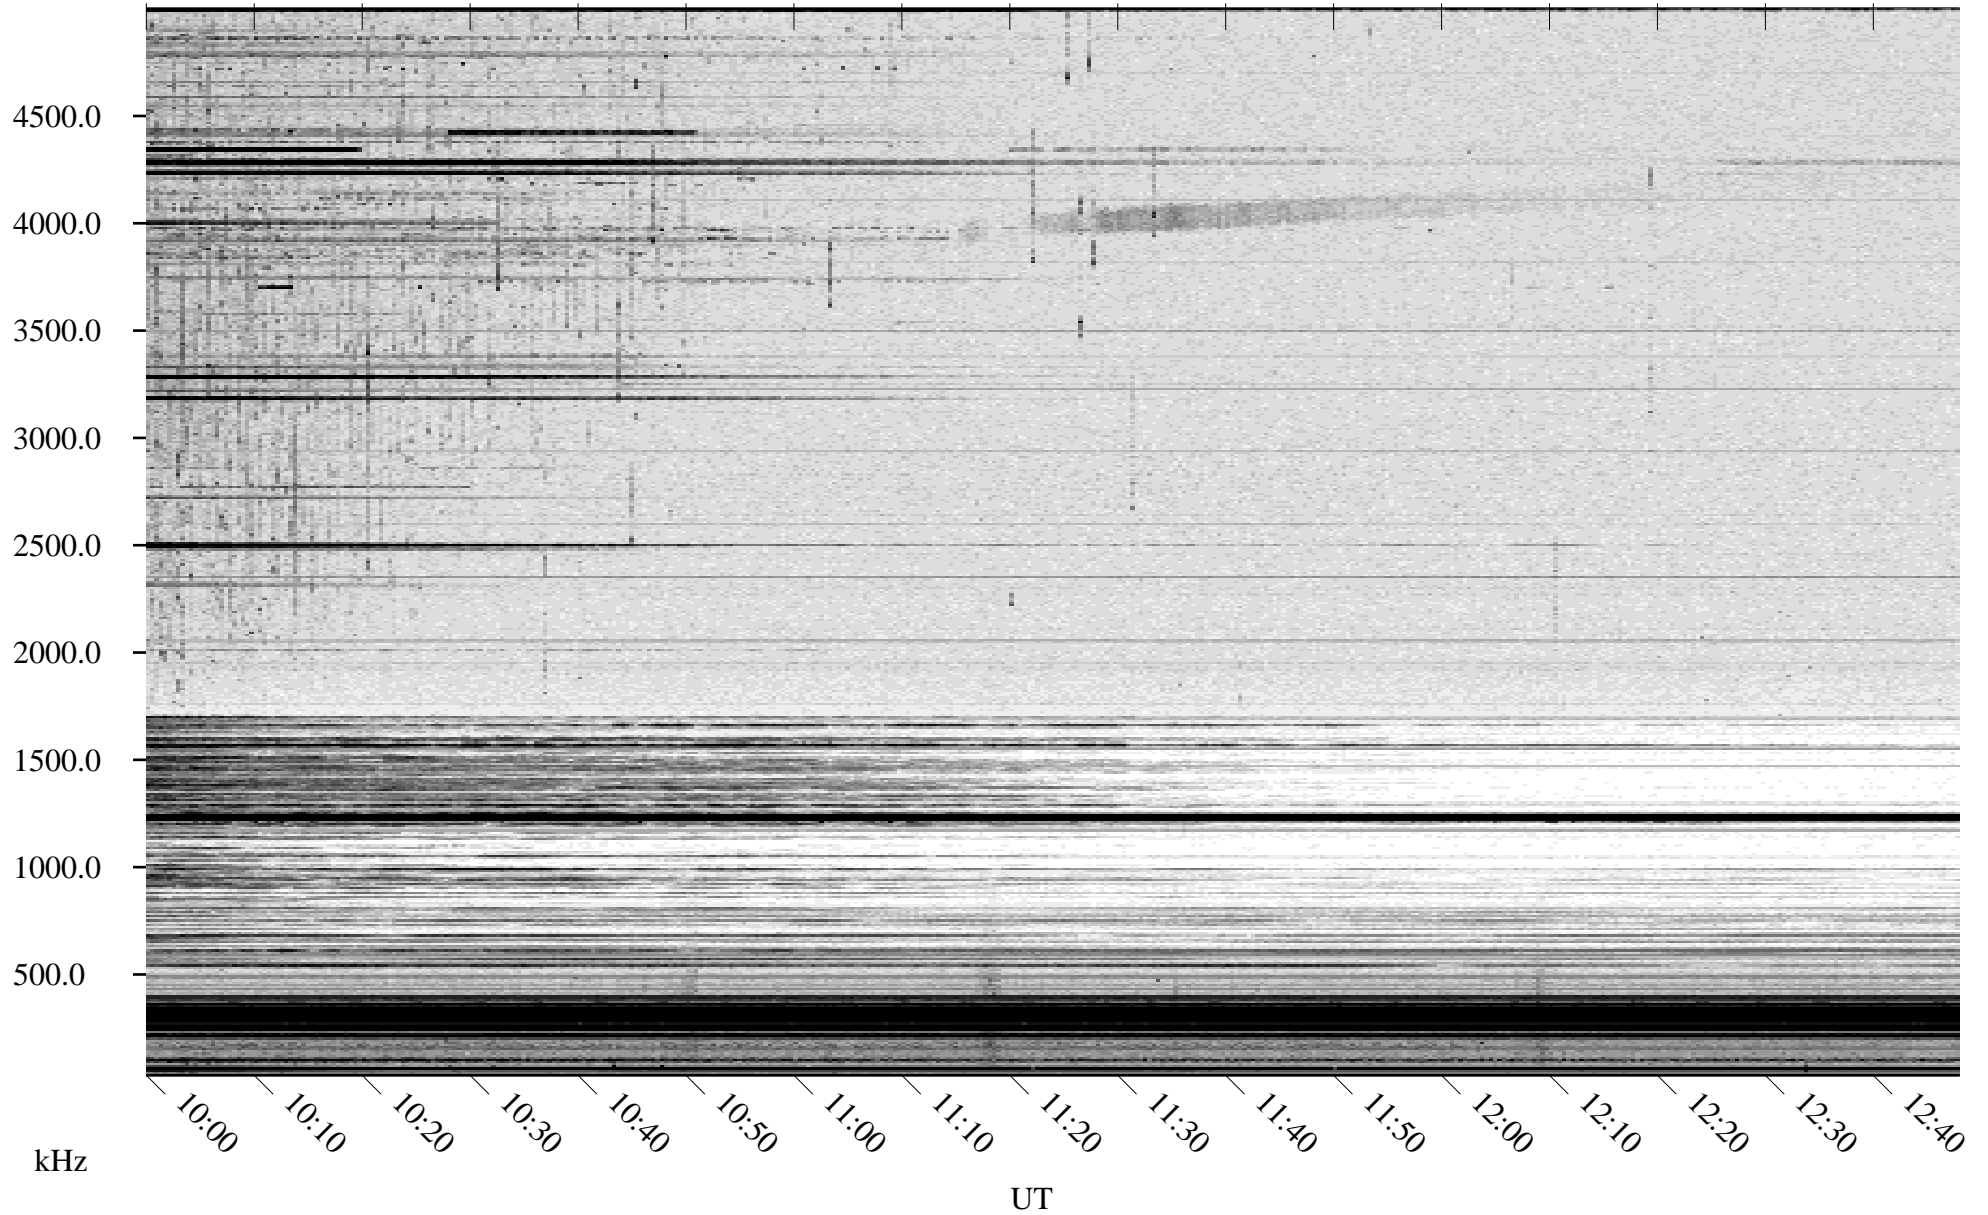

# 05/29/2009 Churchill, Manitoba

Linear Scale    Black = 161    White = 15

ch09148l.r00SUm max\_12

Page 5

# 05/29/2009 Churchill, Manitoba

Linear Scale    Black = 161    White = 15

ch09148l.r00SUm max\_12

Page 6

# 05/29/2009 Churchill, Manitoba

Linear Scale    Black = 161    White = 15

ch09148l.r00SUm max\_12

Page 7