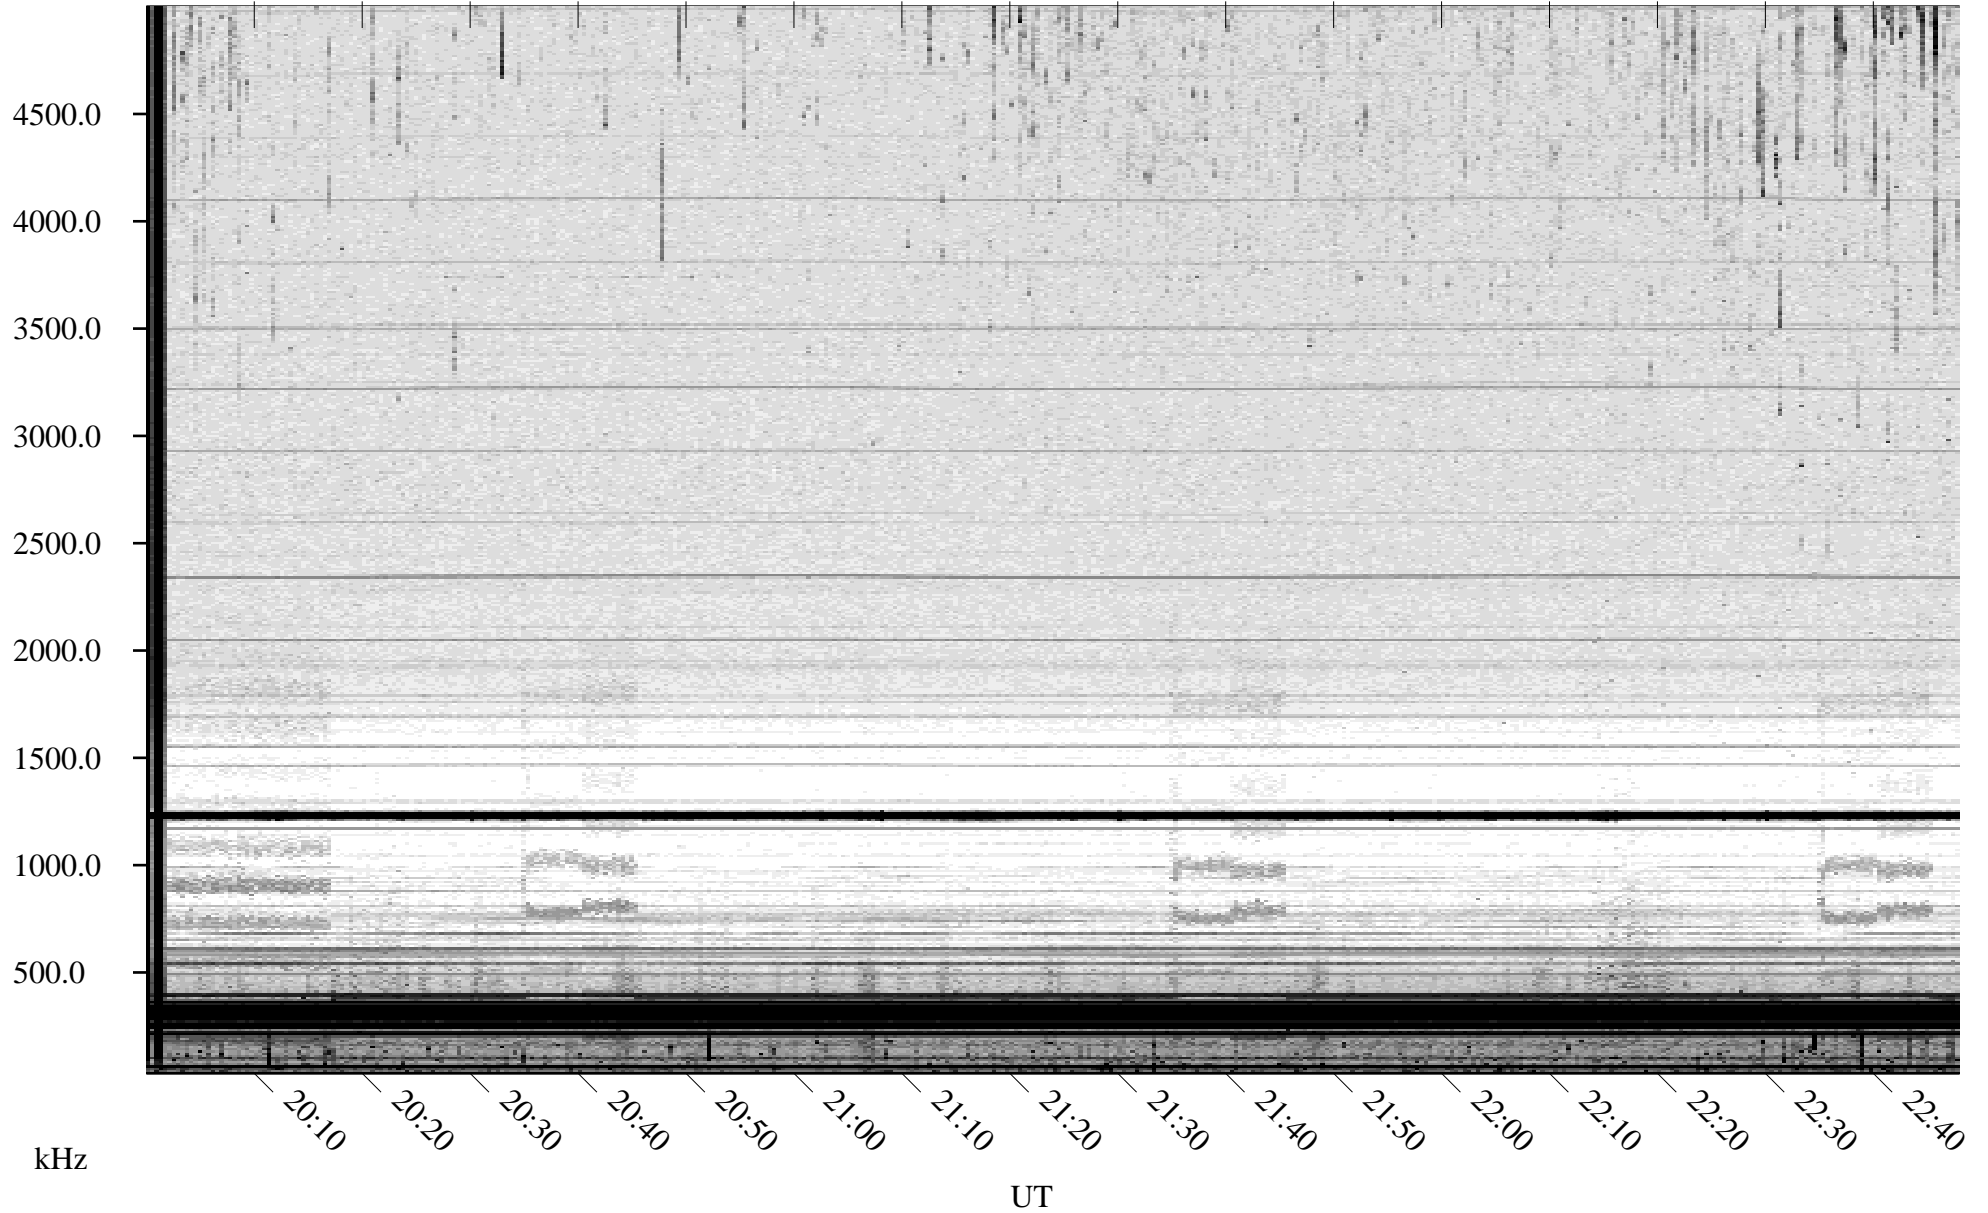

05/29/2009 Churchill, Manitoba

Linear Scale Black = 161 White = 15

ch09149l.r00SUm max_12

Page 1

05/29/2009 Churchill, Manitoba

Linear Scale Black = 161 White = 15

ch09149l.r00SUm max_12

Page 2

05/30/2009 Churchill, Manitoba

Linear Scale Black = 161 White = 15

ch09149l.r00SUm max_12

Page 3

05/30/2009 Churchill, Manitoba

Linear Scale Black = 161 White = 15

ch09149l.r00SUm max_12

Page 4

05/30/2009 Churchill, Manitoba

Linear Scale Black = 161 White = 15

ch09149l.r00SUm max_12

Page 5

05/30/2009 Churchill, Manitoba

Linear Scale Black = 161 White = 15

ch09149l.r00SUm max_12

Page 6

05/30/2009 Churchill, Manitoba

Linear Scale Black = 161 White = 15

ch09149l.r00SUm max_12

Page 7

05/30/2009 Churchill, Manitoba

Linear Scale Black = 161 White = 15

ch09149l.r00SUm max_12

Page 8