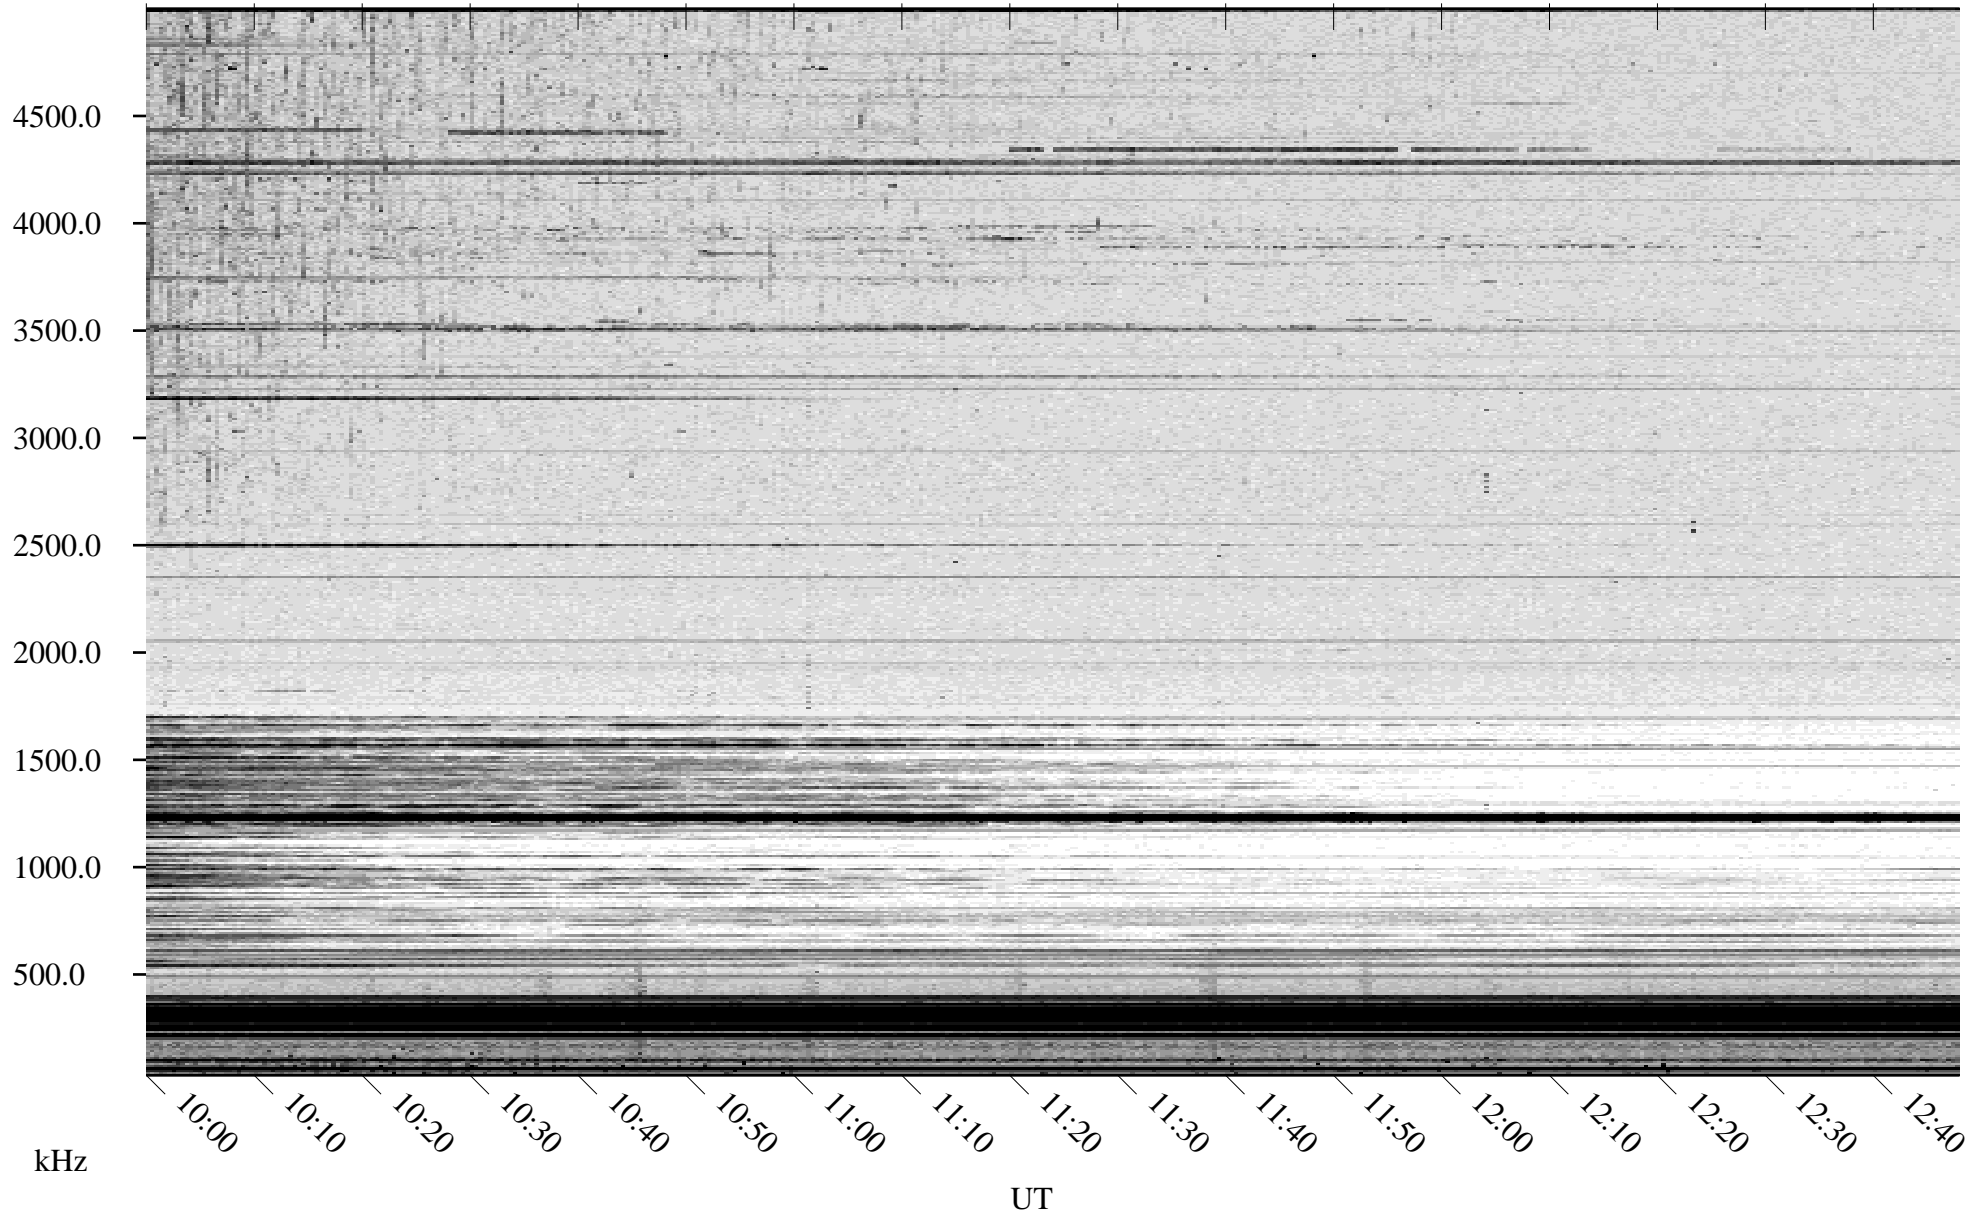

05/29/2009 Churchill, Manitoba

Linear Scale Black = 161 White = 15

ch09149l.r00SUm max_12

Page 1

05/29/2009 Churchill, Manitoba

Linear Scale Black = 161 White = 15

ch09149l.r00SUm max_12

Page 2

05/30/2009 Churchill, Manitoba

Linear Scale Black = 161 White = 15

ch09149l.r00SUm max_12

Page 3

05/30/2009 Churchill, Manitoba

Linear Scale Black = 161 White = 15

ch09149l.r00SUm max_12

Page 4

05/30/2009 Churchill, Manitoba

Linear Scale Black = 161 White = 15

ch09149l.r00SUm max_12

Page 5

05/30/2009 Churchill, Manitoba

Linear Scale Black = 161 White = 15

ch09149l.r00SUm max_12

Page 6

05/30/2009 Churchill, Manitoba

Linear Scale Black = 161 White = 15

ch09149l.r00SUm max_12

Page 7

05/30/2009 Churchill, Manitoba

Linear Scale Black = 161 White = 15

ch09149l.r00SUm max_12

Page 8