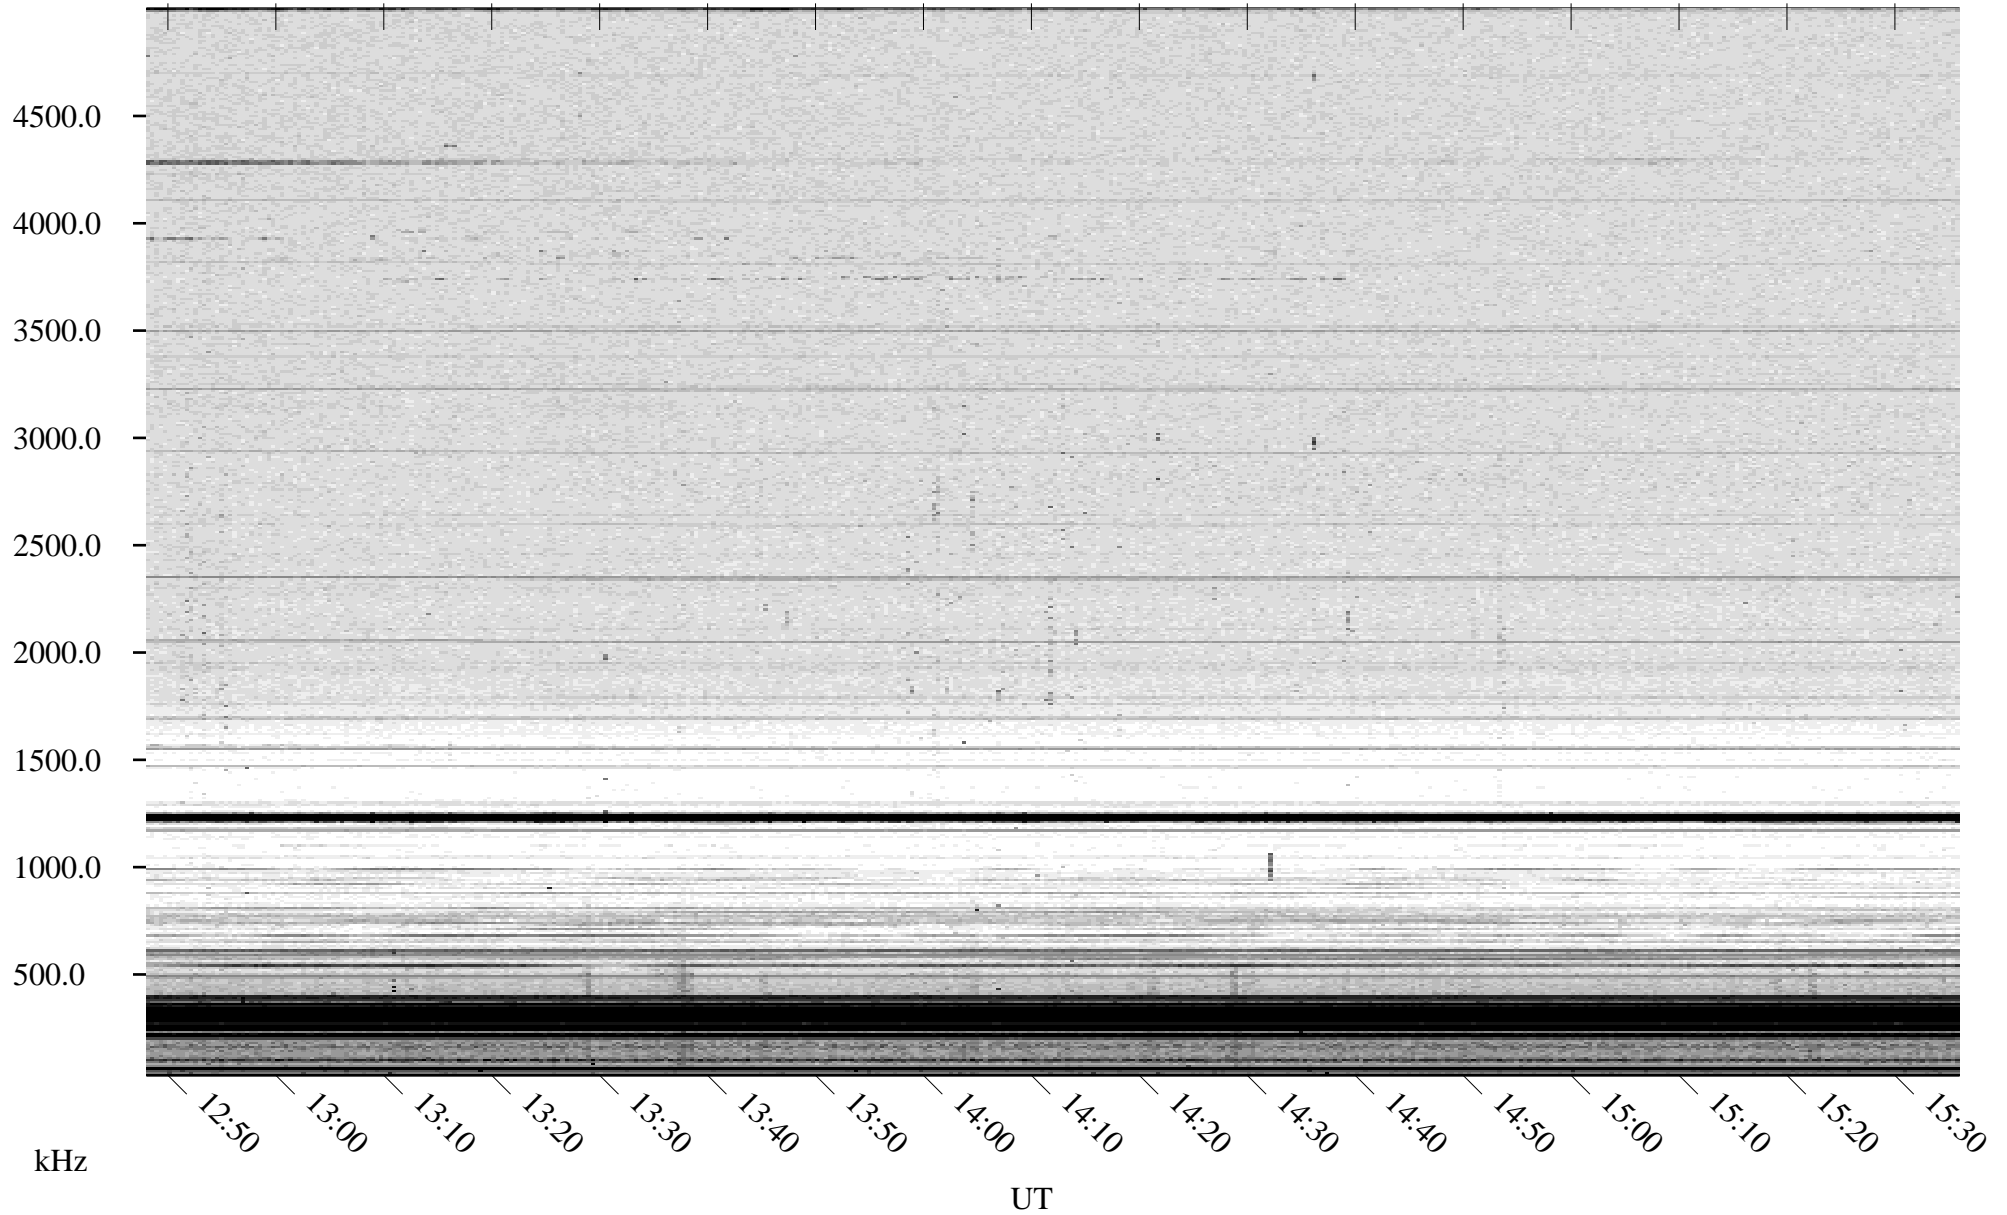

05/29/2009 Churchill, Manitoba

Linear Scale Black = 161 White = 15

ch09149l.r00SUm max_12

Page 1

05/29/2009 Churchill, Manitoba

Linear Scale Black = 161 White = 15

ch09149l.r00SUm max_12

Page 2

05/30/2009 Churchill, Manitoba

Linear Scale Black = 161 White = 15

ch09149l.r00SUm max_12

Page 3

05/30/2009 Churchill, Manitoba

Linear Scale Black = 161 White = 15

ch09149l.r00SUm max_12

Page 4

05/30/2009 Churchill, Manitoba

Linear Scale Black = 161 White = 15

ch09149l.r00SUm max_12

Page 5

05/30/2009 Churchill, Manitoba

Linear Scale Black = 161 White = 15

ch09149l.r00SUm max_12

Page 6

05/30/2009 Churchill, Manitoba

Linear Scale Black = 161 White = 15

ch09149l.r00SUm max_12

Page 7

05/30/2009 Churchill, Manitoba

Linear Scale Black = 161 White = 15

ch09149l.r00SUm max_12

Page 8