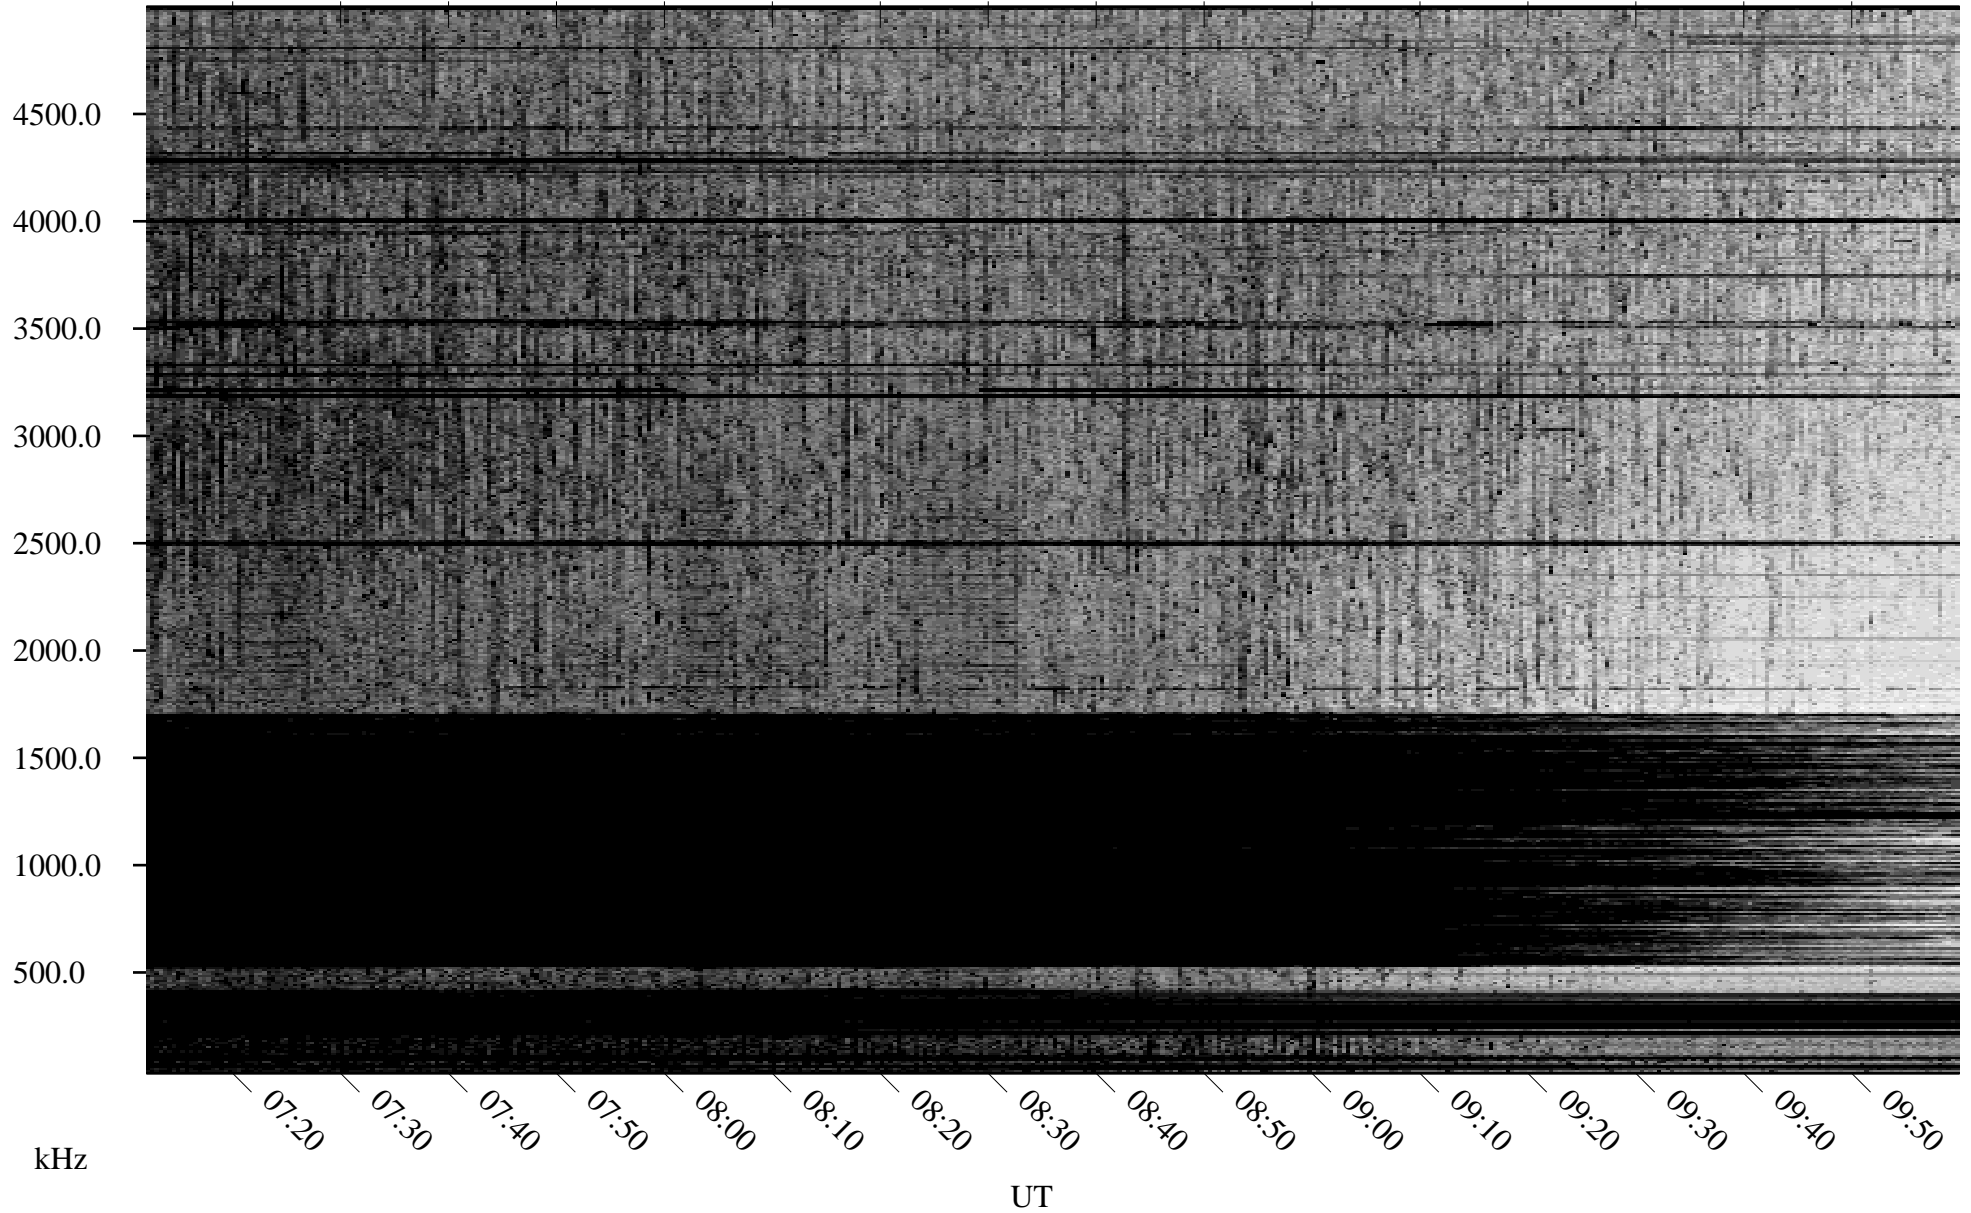

05/29/2009 Churchill, Manitoba

Linear Scale Black = 161 White = 15

ch09149l.r00SUm max_12

Page 1

05/29/2009 Churchill, Manitoba

Linear Scale Black = 161 White = 15

ch09149l.r00SUm max_12

Page 2

05/30/2009 Churchill, Manitoba

Linear Scale Black = 161 White = 15

ch09149l.r00SUm max_12

Page 3

05/30/2009 Churchill, Manitoba

Linear Scale Black = 161 White = 15

ch09149l.r00SUm max_12

Page 4

05/30/2009 Churchill, Manitoba

Linear Scale Black = 161 White = 15

ch09149l.r00SUm max_12

Page 5

05/30/2009 Churchill, Manitoba

Linear Scale Black = 161 White = 15

ch09149l.r00SUm max_12

Page 6

05/30/2009 Churchill, Manitoba

Linear Scale Black = 161 White = 15

ch09149l.r00SUm max_12

Page 7

05/30/2009 Churchill, Manitoba

Linear Scale Black = 161 White = 15

ch09149l.r00SUm max_12

Page 8