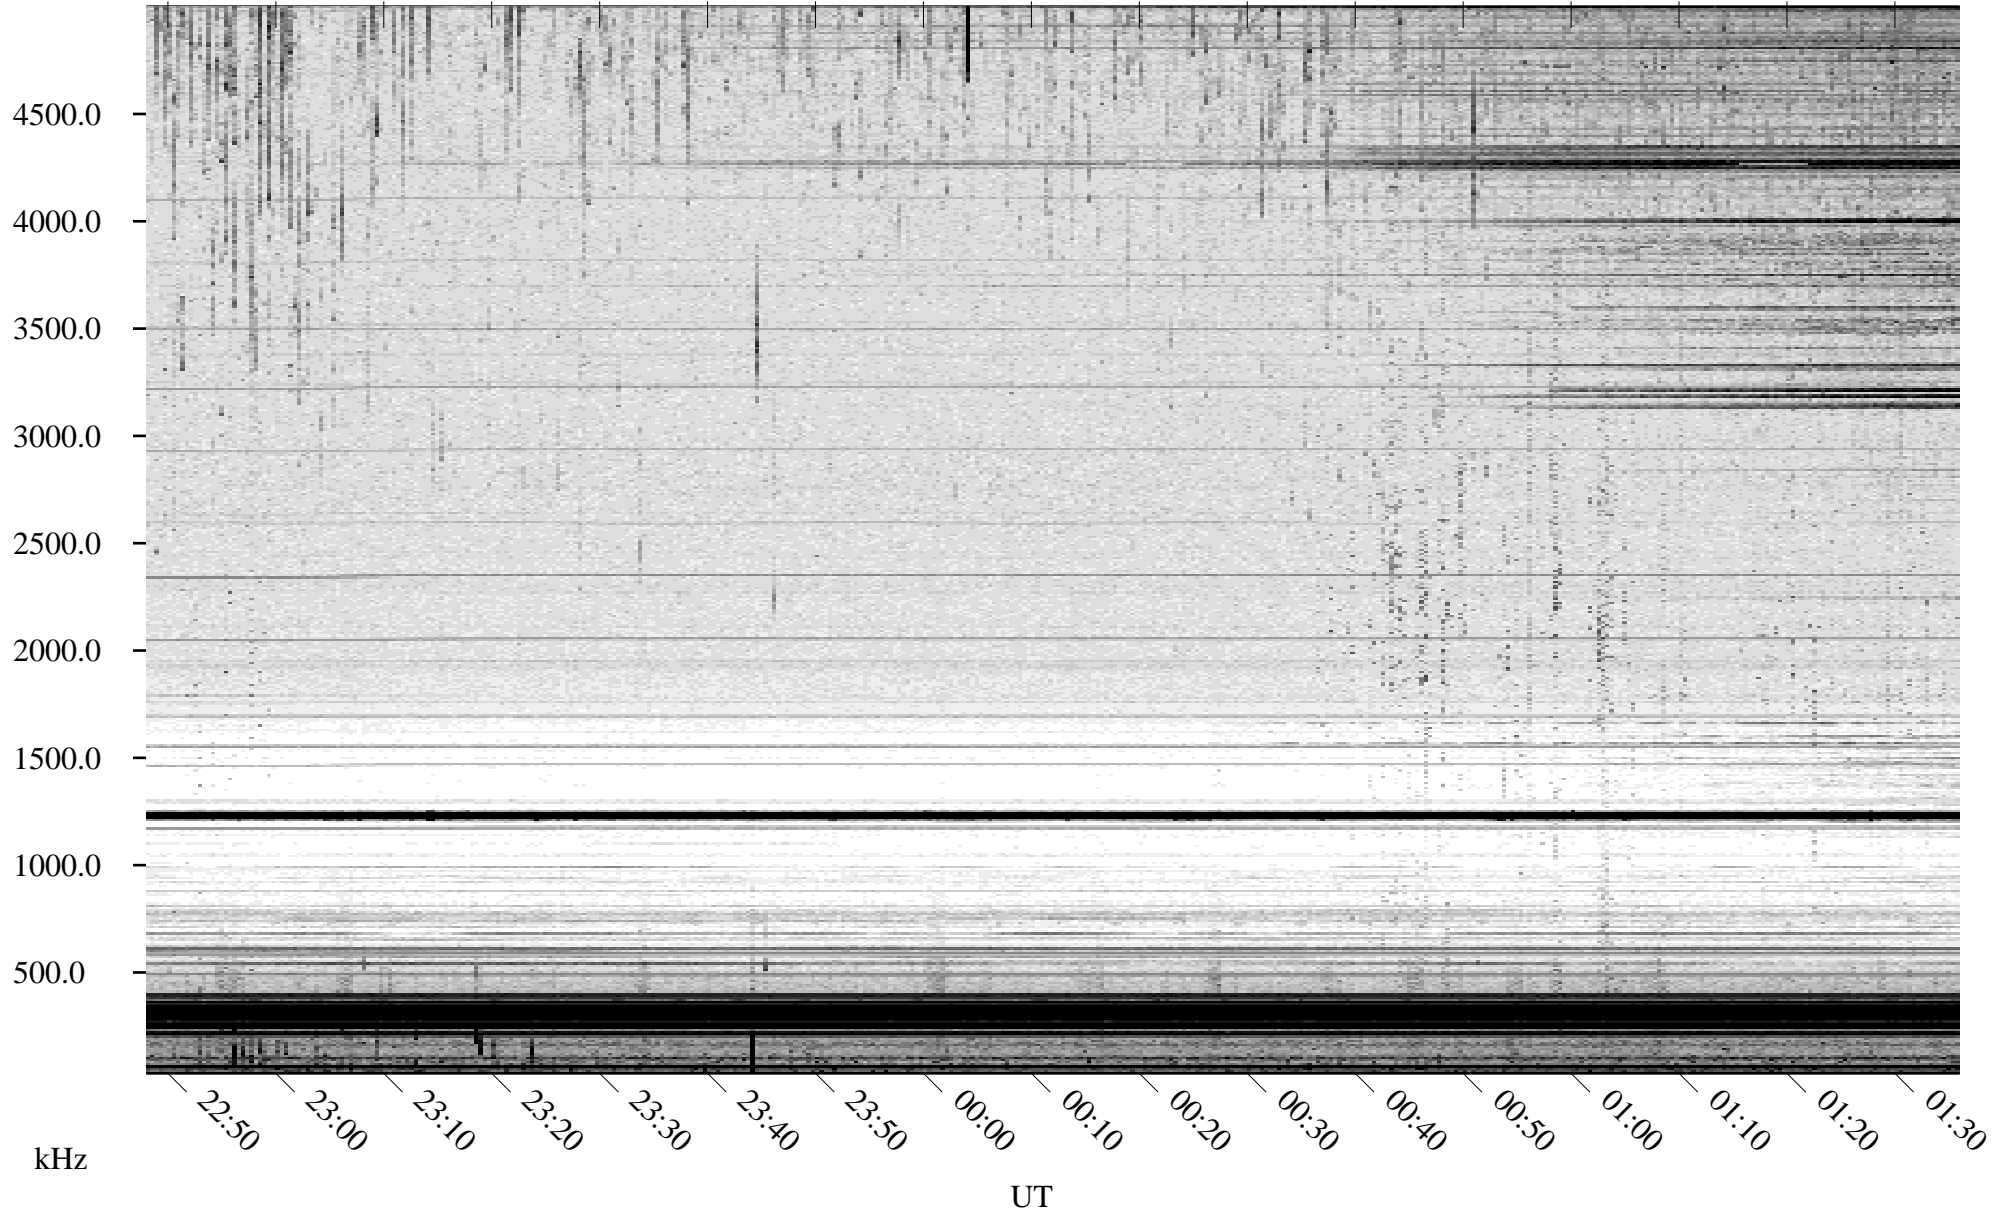

05/29/2009 Churchill, Manitoba

Linear Scale Black = 161 White = 15

ch09149l.r00SUm max_12

Page 1

05/29/2009 Churchill, Manitoba

Linear Scale Black = 161 White = 15

ch09149l.r00SUm max_12

Page 2

05/30/2009 Churchill, Manitoba

Linear Scale Black = 161 White = 15

ch09149l.r00SUm max_12

Page 3

05/30/2009 Churchill, Manitoba

Linear Scale Black = 161 White = 15

ch09149l.r00SUm max_12

Page 4

05/30/2009 Churchill, Manitoba

Linear Scale Black = 161 White = 15

ch09149l.r00SUm max_12

Page 5

05/30/2009 Churchill, Manitoba

Linear Scale Black = 161 White = 15

ch09149l.r00SUm max_12

Page 6

05/30/2009 Churchill, Manitoba

Linear Scale Black = 161 White = 15

ch09149l.r00SUm max_12

Page 7

05/30/2009 Churchill, Manitoba

Linear Scale Black = 161 White = 15

ch09149l.r00SUm max_12

Page 8