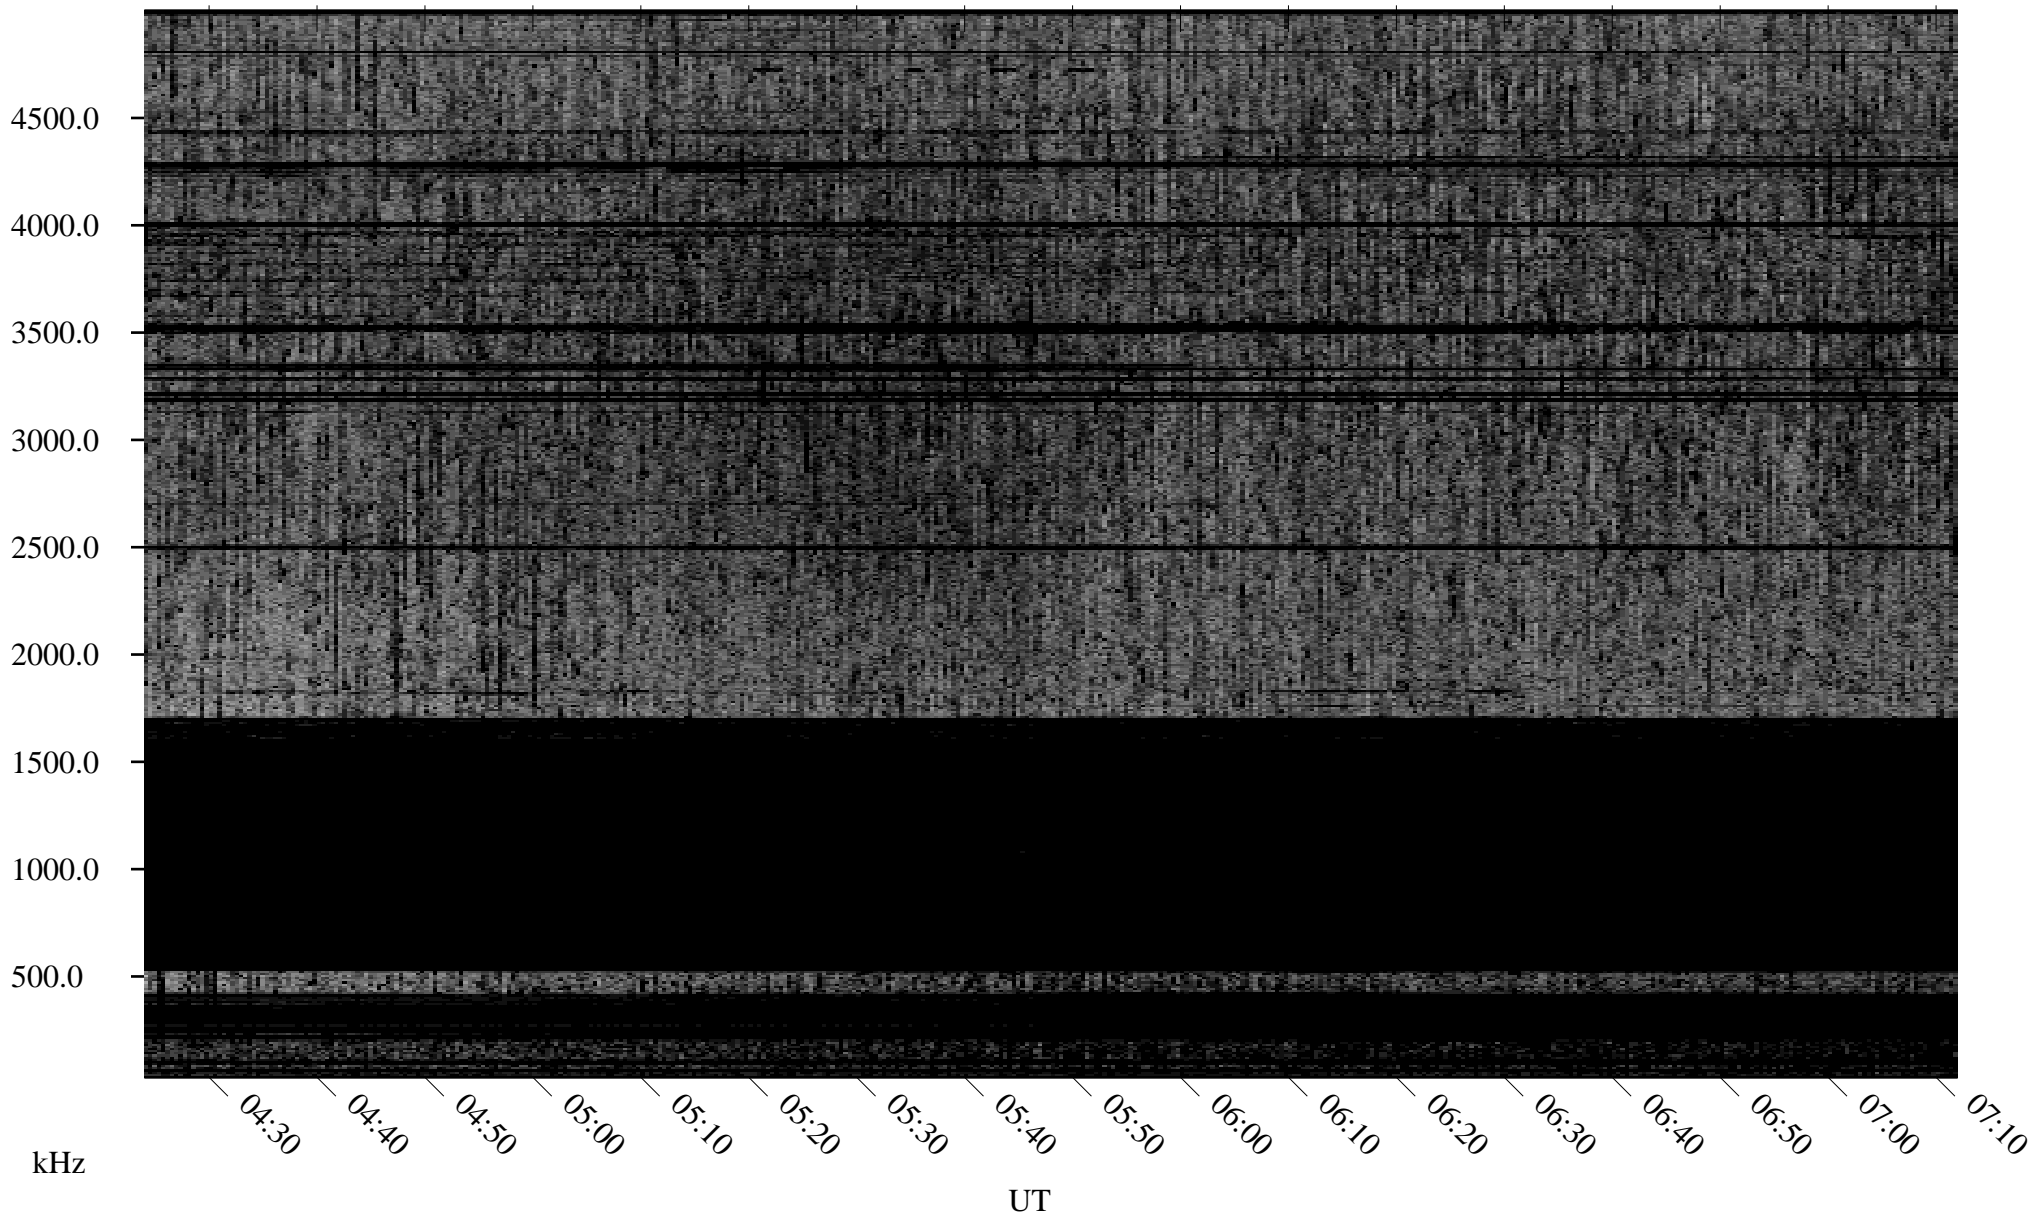

05/29/2009 Churchill, Manitoba

Linear Scale Black = 161 White = 15

ch09149l.r00SUm max_12

Page 1

05/29/2009 Churchill, Manitoba

Linear Scale Black = 161 White = 15

ch09149l.r00SUm max_12

Page 2

05/30/2009 Churchill, Manitoba

Linear Scale Black = 161 White = 15

ch09149l.r00SUm max_12

Page 3

05/30/2009 Churchill, Manitoba

Linear Scale Black = 161 White = 15

ch09149l.r00SUm max_12

Page 4

05/30/2009 Churchill, Manitoba

Linear Scale Black = 161 White = 15

ch09149l.r00SUm max_12

Page 5

05/30/2009 Churchill, Manitoba

Linear Scale Black = 161 White = 15

ch09149l.r00SUm max_12

Page 6

05/30/2009 Churchill, Manitoba

Linear Scale Black = 161 White = 15

ch09149l.r00SUm max_12

Page 7

05/30/2009 Churchill, Manitoba

Linear Scale Black = 161 White = 15

ch09149l.r00SUm max_12

Page 8