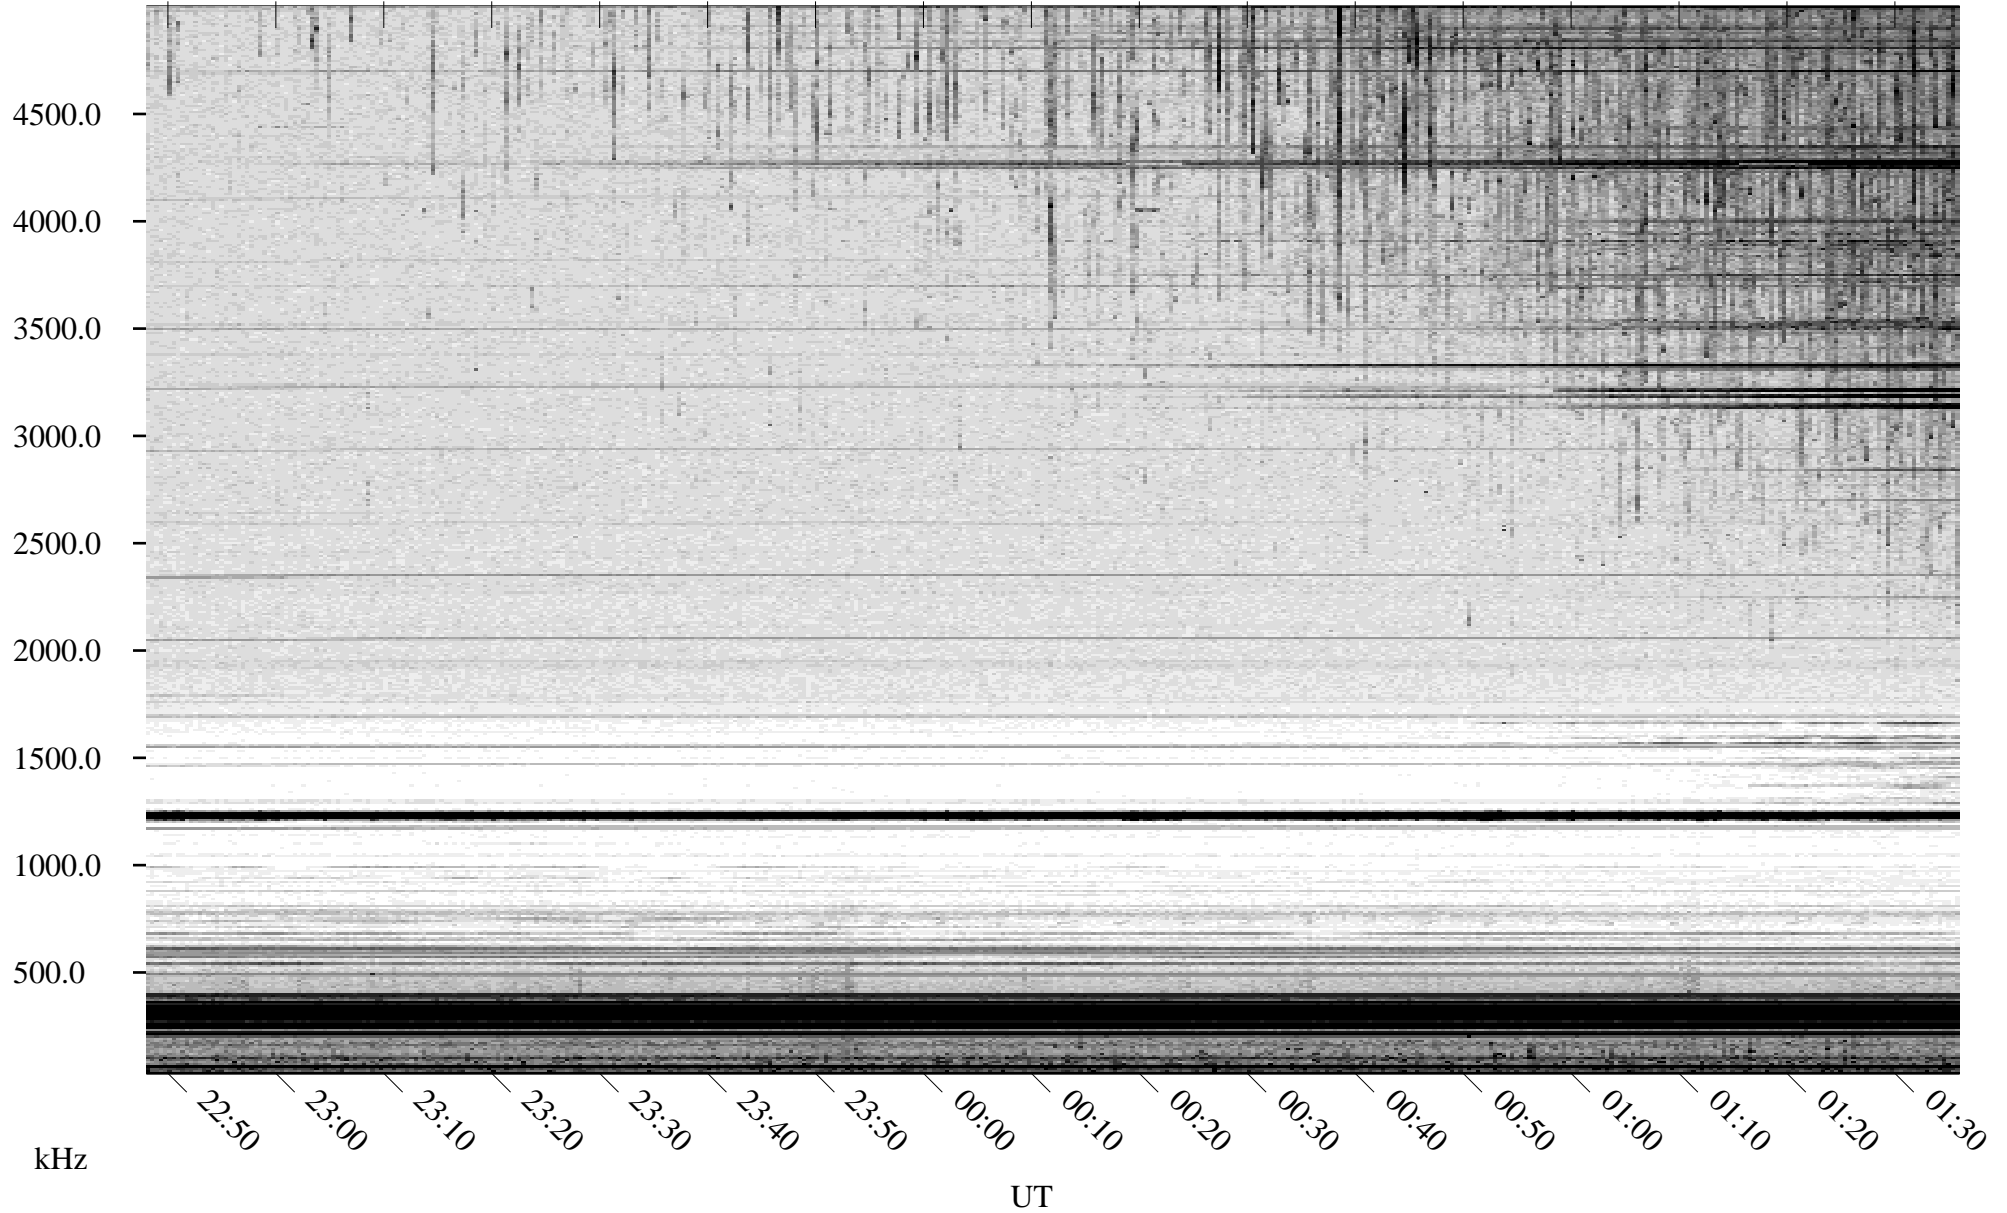

05/30/2009 Churchill, Manitoba

Linear Scale Black = 161 White = 15

ch09150l.r00SUm max_12

Page 1

05/30/2009 Churchill, Manitoba

Linear Scale Black = 161 White = 15

ch09150l.r00SUm max_12

Page 2

05/31/2009 Churchill, Manitoba

Linear Scale Black = 161 White = 15

ch09150l.r00SUm max_12

Page 3

05/31/2009 Churchill, Manitoba

Linear Scale Black = 161 White = 15

ch09150l.r00SUm max_12

Page 4

05/31/2009 Churchill, Manitoba

Linear Scale Black = 161 White = 15

ch09150l.r00SUm max_12

Page 5

05/31/2009 Churchill, Manitoba

Linear Scale Black = 161 White = 15

ch09150l.r00SUm max_12

Page 6

05/31/2009 Churchill, Manitoba

Linear Scale Black = 161 White = 15

ch09150l.r00SUm max_12

Page 7

05/31/2009 Churchill, Manitoba

Linear Scale Black = 161 White = 15

ch09150l.r00SUm max_12

Page 8