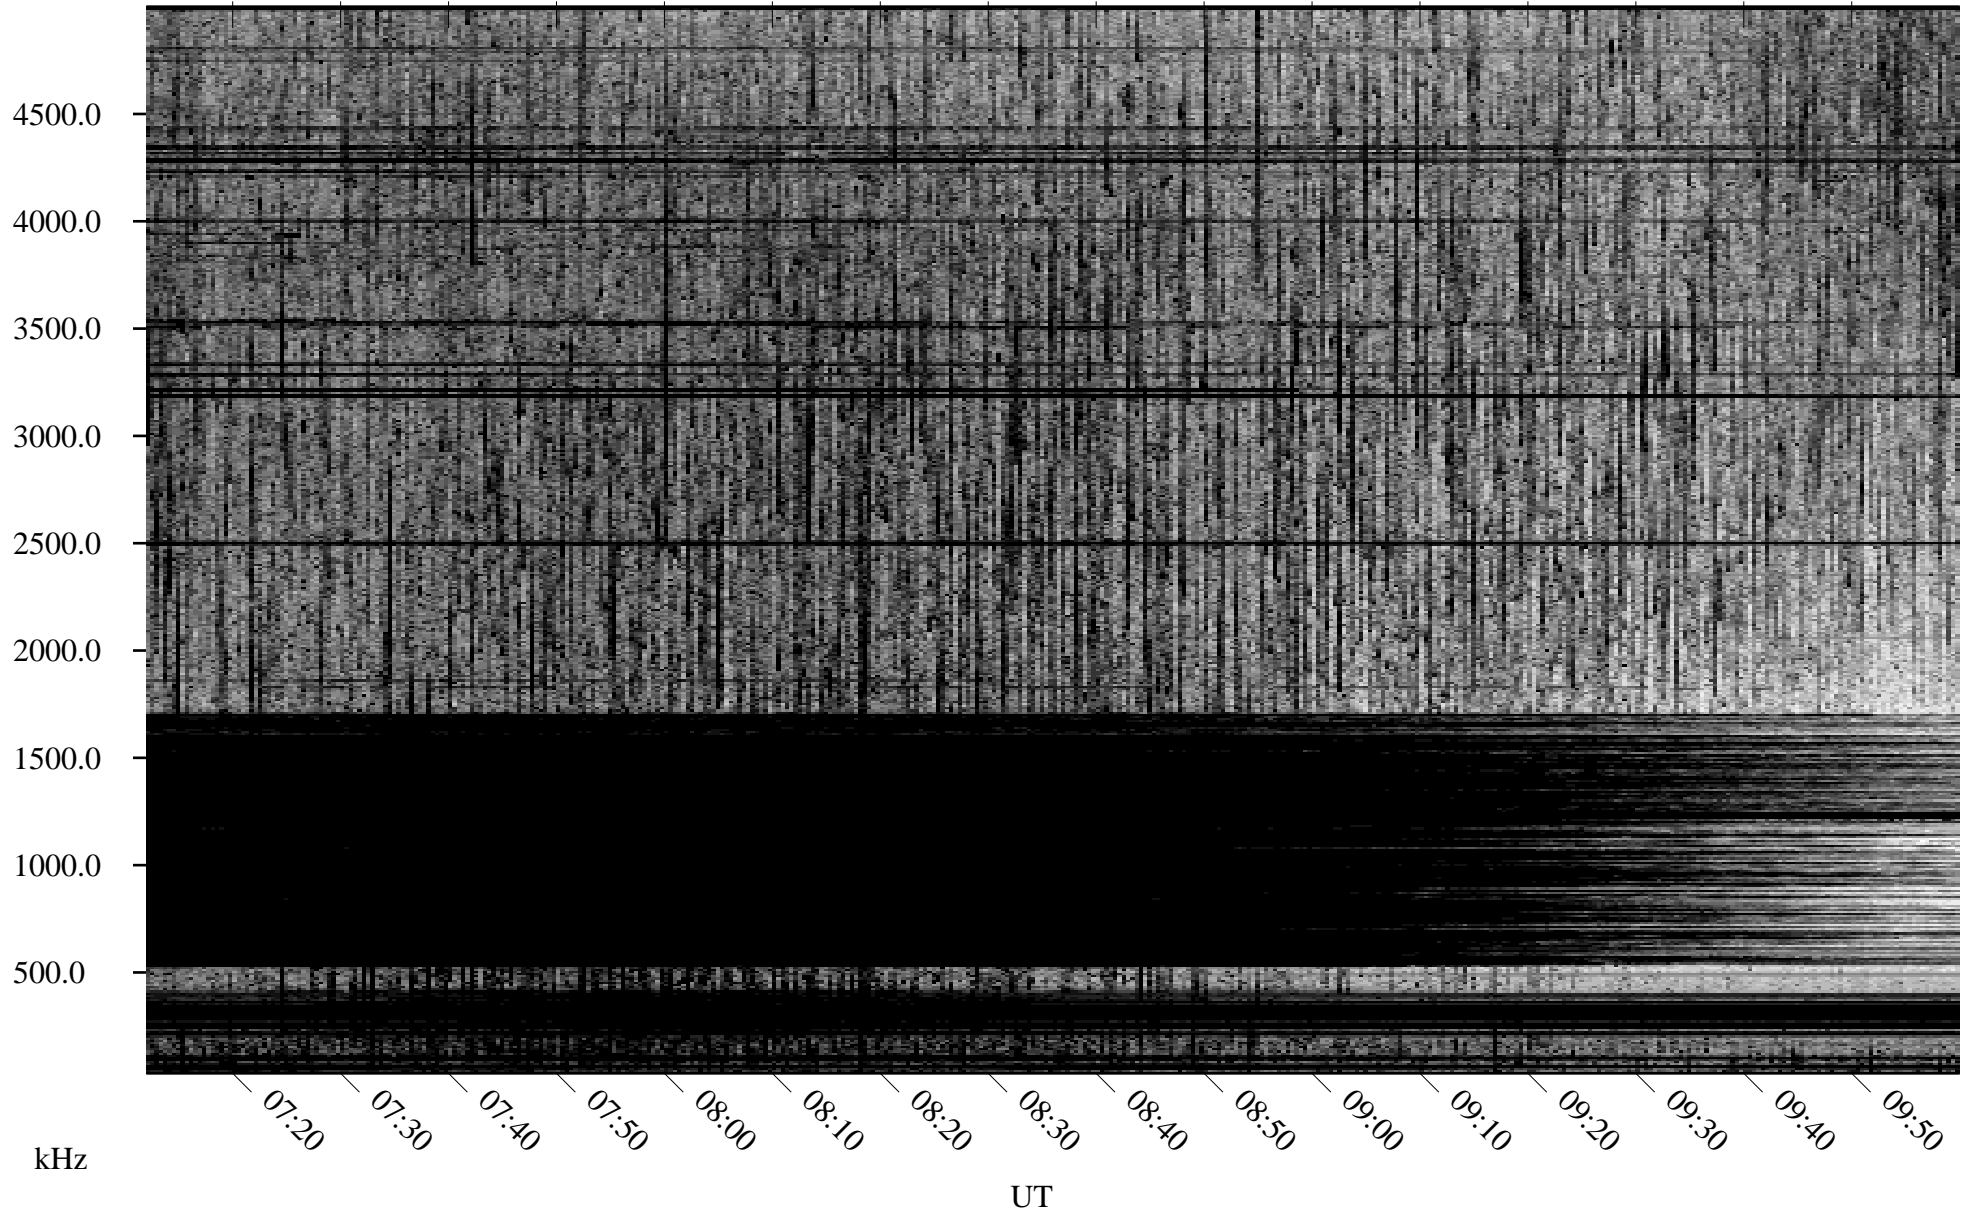

05/30/2009 Churchill, Manitoba

Linear Scale Black = 161 White = 15

ch09150l.r00SUm max_12

Page 1

05/30/2009 Churchill, Manitoba

Linear Scale Black = 161 White = 15

ch09150l.r00SUm max_12

Page 2

05/31/2009 Churchill, Manitoba

Linear Scale Black = 161 White = 15

ch09150l.r00SUm max_12

Page 3

05/31/2009 Churchill, Manitoba

Linear Scale Black = 161 White = 15

ch09150l.r00SUm max_12

Page 4

05/31/2009 Churchill, Manitoba

Linear Scale Black = 161 White = 15

ch09150l.r00SUm max_12

Page 5

05/31/2009 Churchill, Manitoba

Linear Scale Black = 161 White = 15

ch09150l.r00SUm max_12

Page 6

05/31/2009 Churchill, Manitoba

Linear Scale Black = 161 White = 15

ch09150l.r00SUm max_12

Page 7

05/31/2009 Churchill, Manitoba

Linear Scale Black = 161 White = 15

ch09150l.r00SUm max_12

Page 8