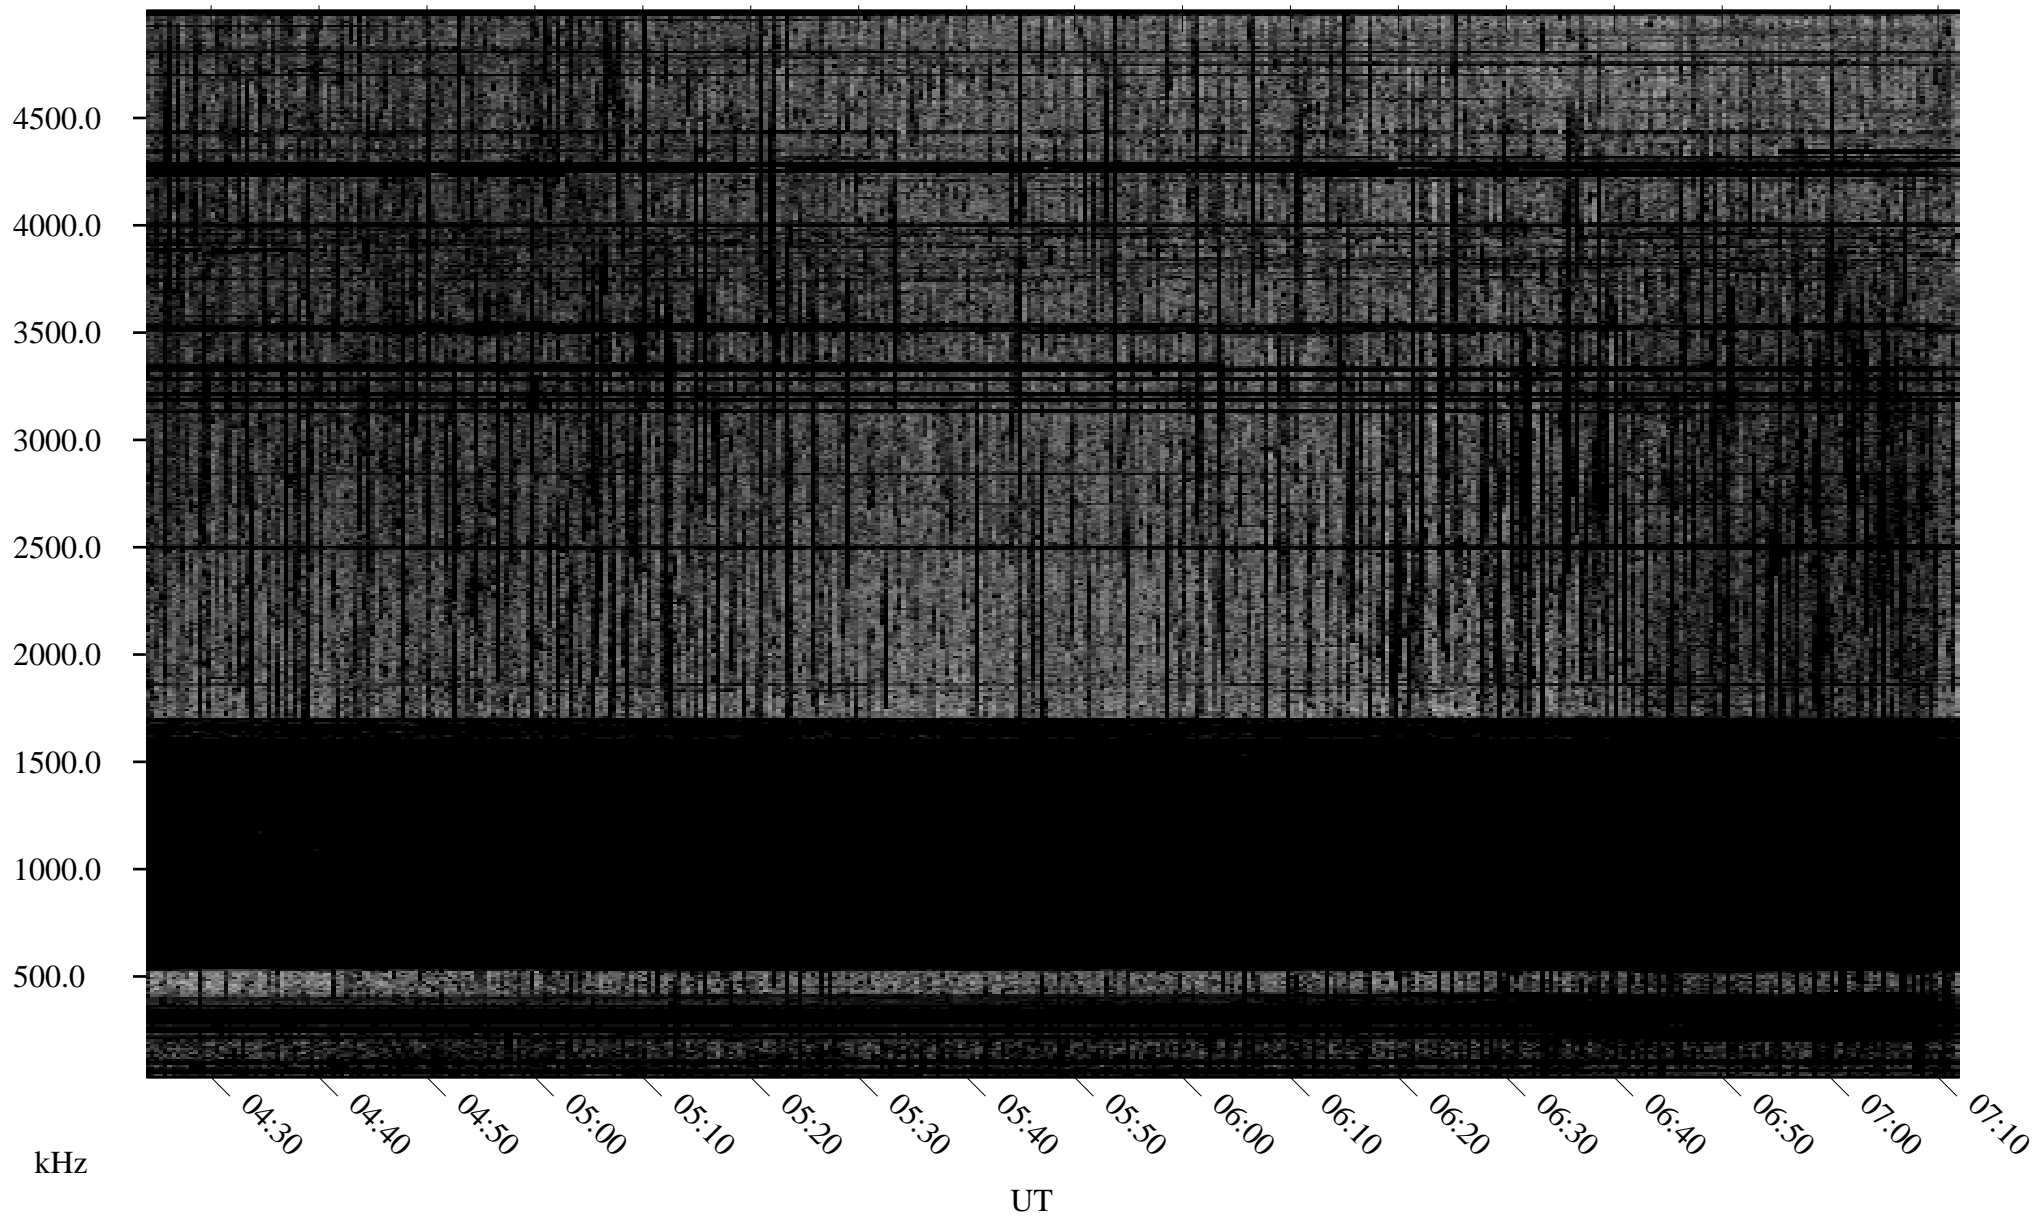

05/30/2009 Churchill, Manitoba

Linear Scale Black = 161 White = 15

ch09150l.r00SUm max_12

Page 1

05/30/2009 Churchill, Manitoba

Linear Scale Black = 161 White = 15

ch09150l.r00SUm max_12

Page 2

05/31/2009 Churchill, Manitoba

Linear Scale Black = 161 White = 15

ch09150l.r00SUm max_12

Page 3

05/31/2009 Churchill, Manitoba

Linear Scale Black = 161 White = 15

ch09150l.r00SUm max_12

Page 4

05/31/2009 Churchill, Manitoba

Linear Scale Black = 161 White = 15

ch09150l.r00SUm max_12

Page 5

05/31/2009 Churchill, Manitoba

Linear Scale Black = 161 White = 15

ch09150l.r00SUm max_12

Page 6

05/31/2009 Churchill, Manitoba

Linear Scale Black = 161 White = 15

ch09150l.r00SUm max_12

Page 7

05/31/2009 Churchill, Manitoba

Linear Scale Black = 161 White = 15

ch09150l.r00SUm max_12

Page 8