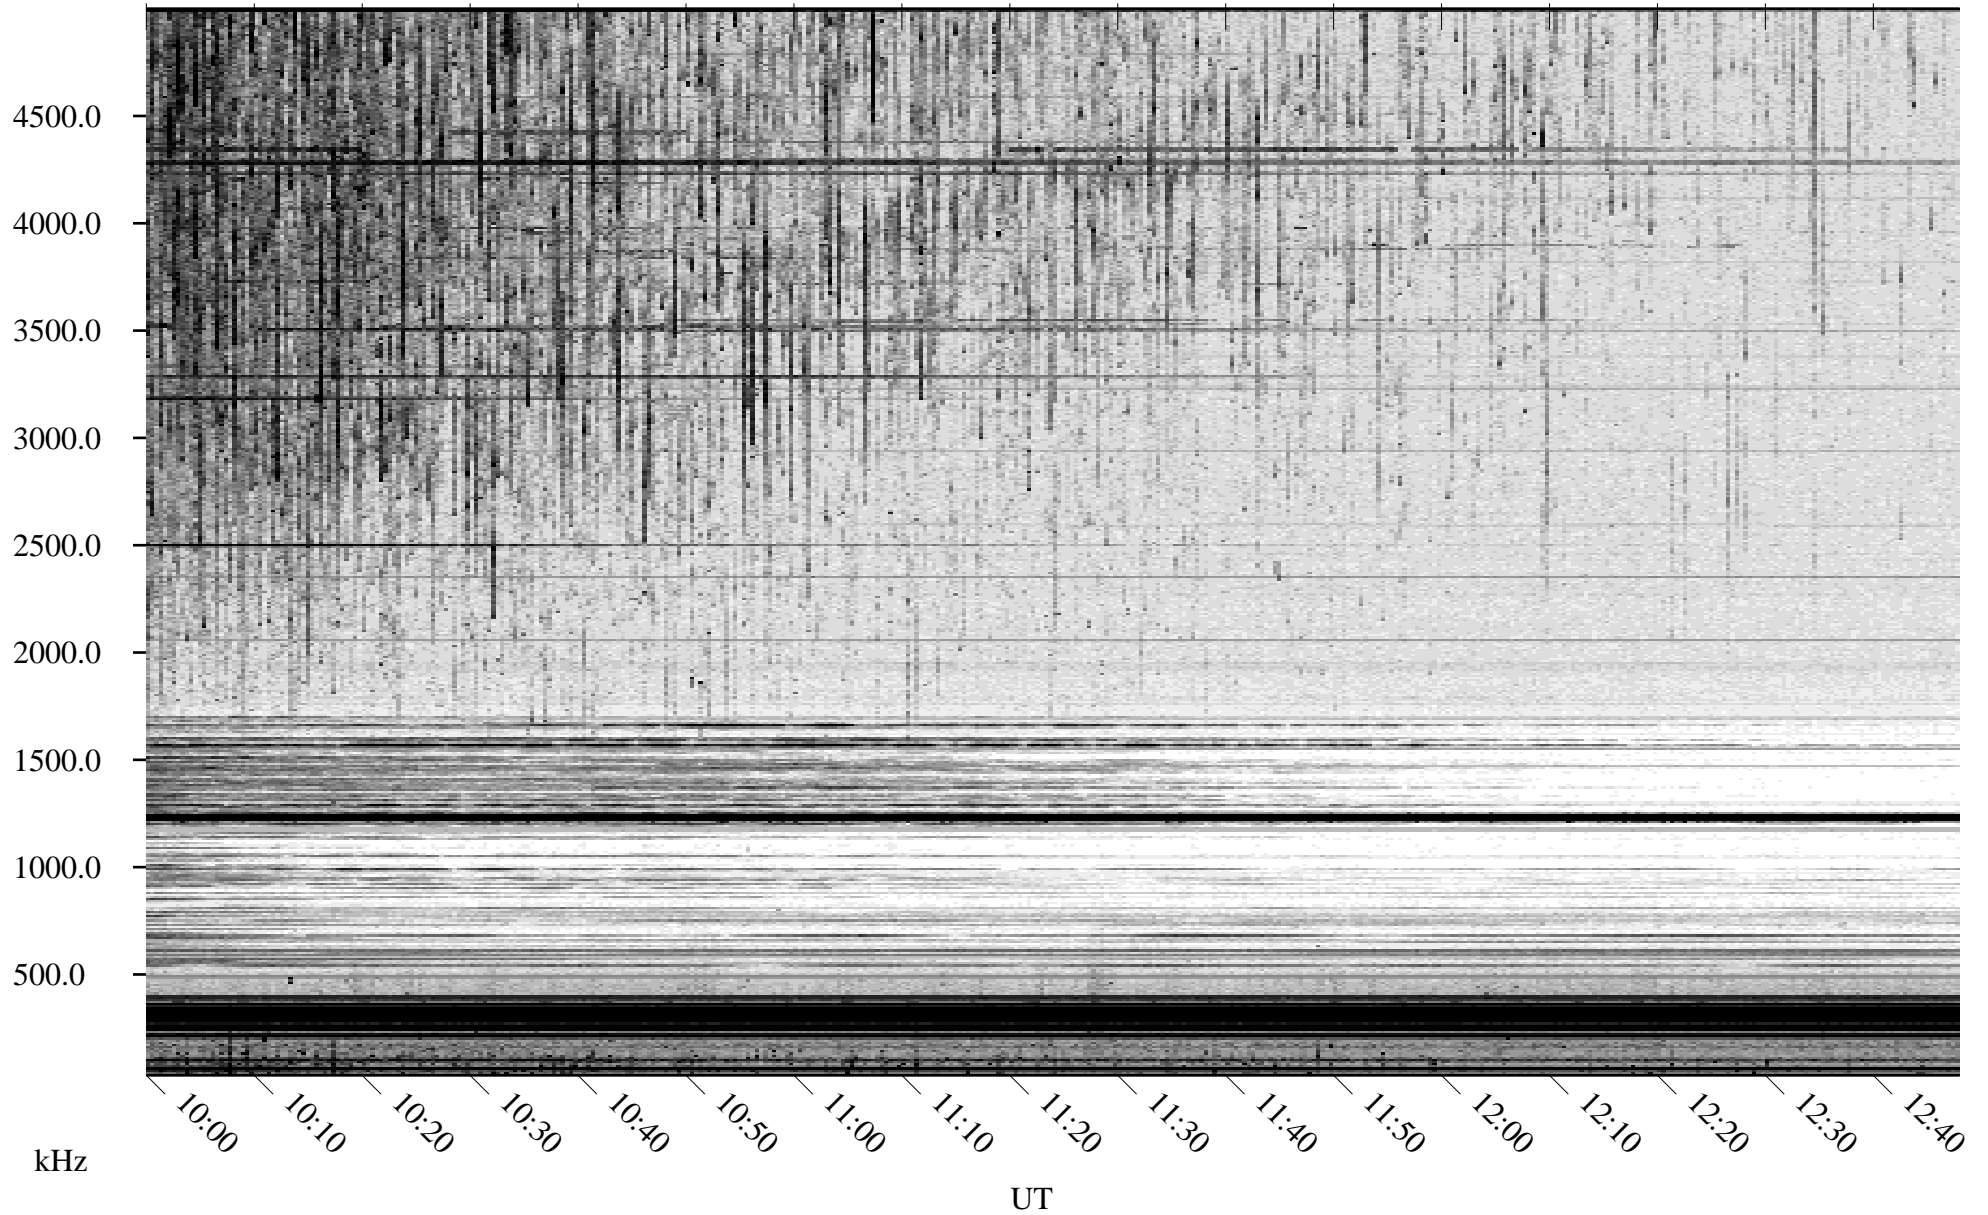

05/30/2009 Churchill, Manitoba

Linear Scale Black = 161 White = 15

ch09150l.r00SUm max_12

Page 1

05/30/2009 Churchill, Manitoba

Linear Scale Black = 161 White = 15

ch09150l.r00SUm max_12

Page 2

05/31/2009 Churchill, Manitoba

Linear Scale Black = 161 White = 15

ch09150l.r00SUm max_12

Page 3

05/31/2009 Churchill, Manitoba

Linear Scale Black = 161 White = 15

ch09150l.r00SUm max_12

Page 4

05/31/2009 Churchill, Manitoba

Linear Scale Black = 161 White = 15

ch09150l.r00SUm max_12

Page 5

05/31/2009 Churchill, Manitoba

Linear Scale Black = 161 White = 15

ch09150l.r00SUm max_12

Page 6

05/31/2009 Churchill, Manitoba

Linear Scale Black = 161 White = 15

ch09150l.r00SUm max_12

Page 7

05/31/2009 Churchill, Manitoba

Linear Scale Black = 161 White = 15

ch09150l.r00SUm max_12

Page 8