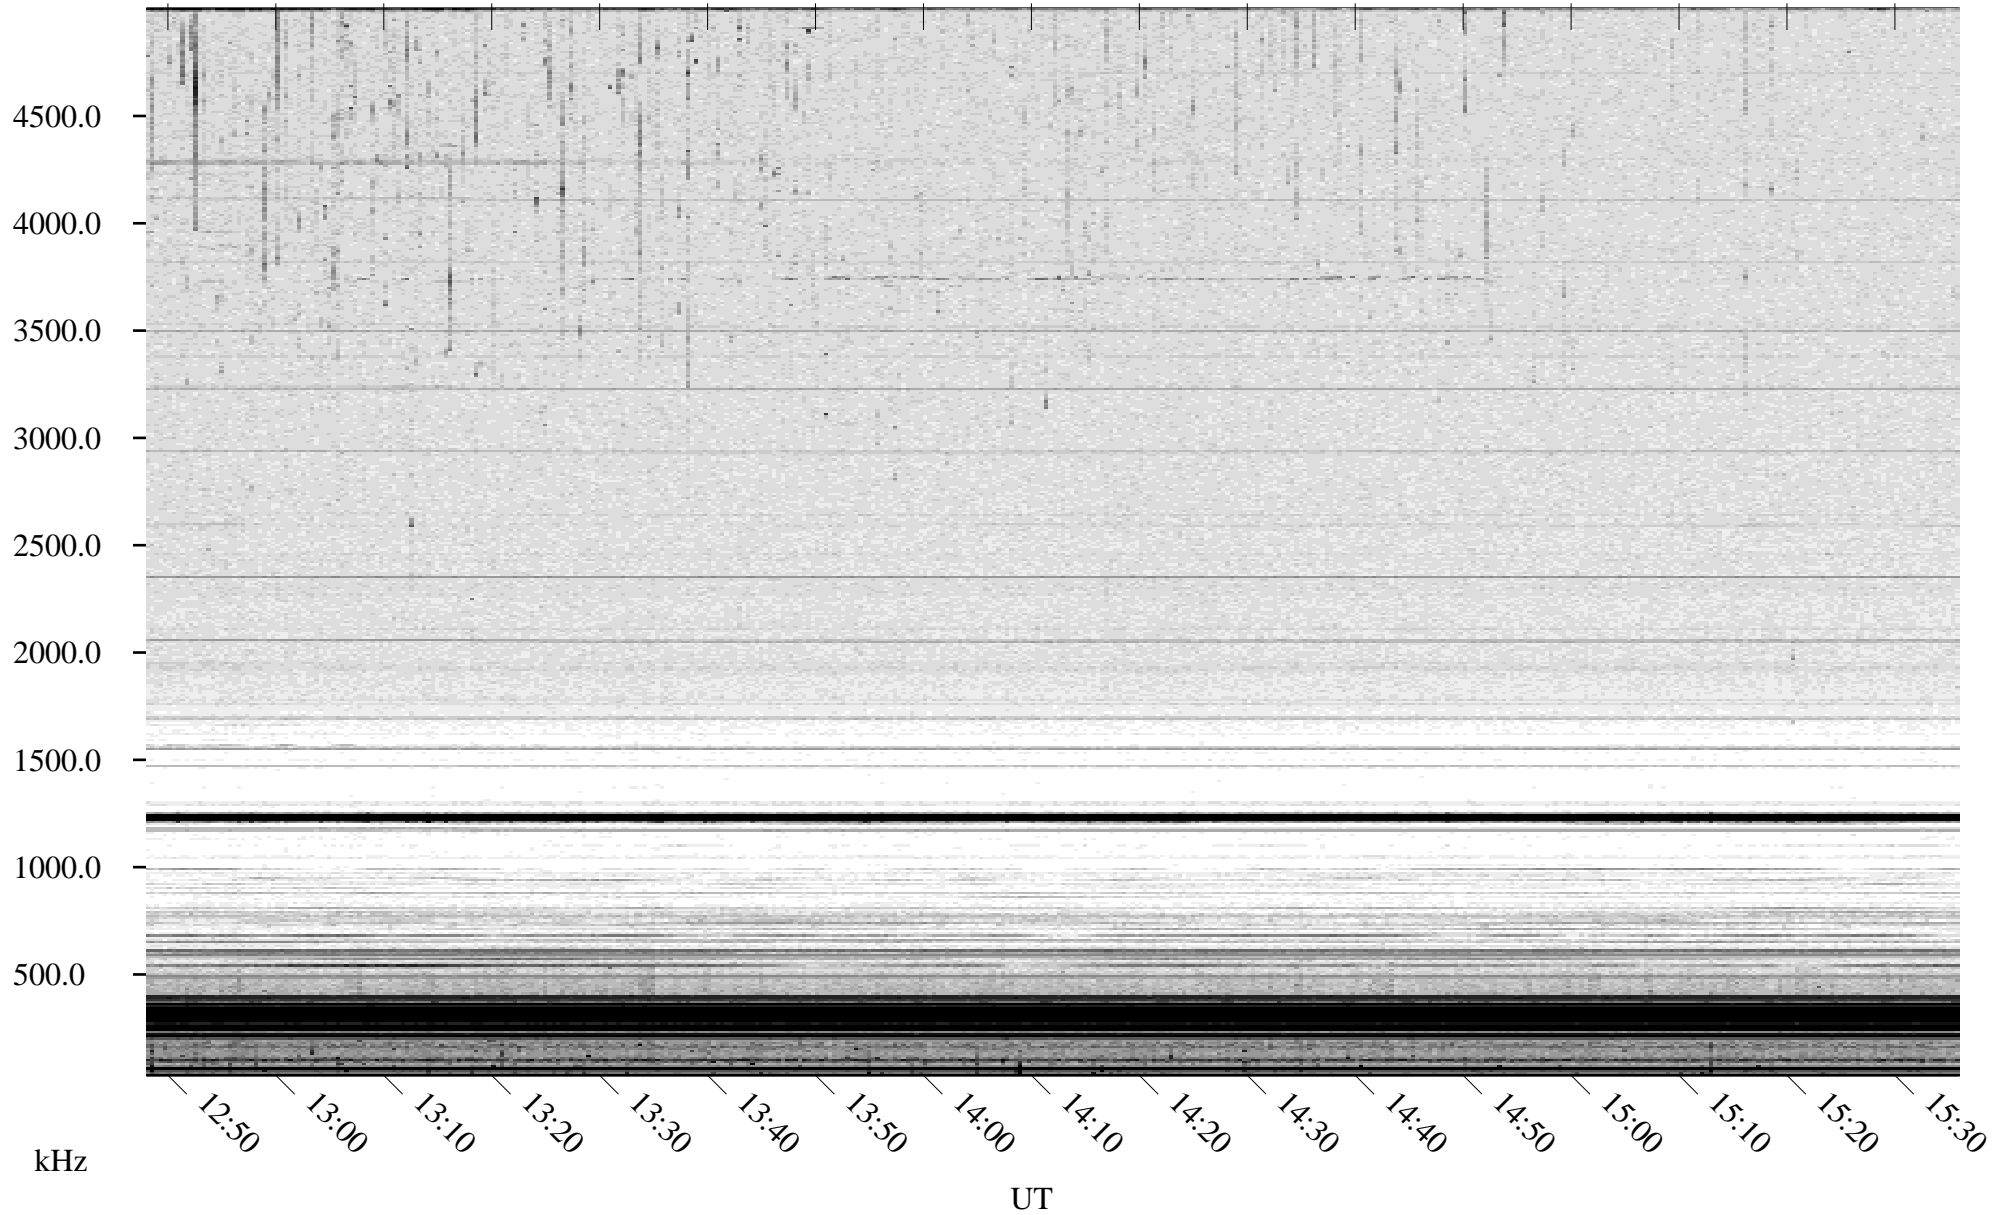

05/30/2009 Churchill, Manitoba

Linear Scale Black = 161 White = 15

ch09150l.r00SUm max_12

Page 1

05/30/2009 Churchill, Manitoba

Linear Scale Black = 161 White = 15

ch09150l.r00SUm max_12

Page 2

05/31/2009 Churchill, Manitoba

Linear Scale Black = 161 White = 15

ch09150l.r00SUm max_12

Page 3

05/31/2009 Churchill, Manitoba

Linear Scale Black = 161 White = 15

ch09150l.r00SUm max_12

Page 4

05/31/2009 Churchill, Manitoba

Linear Scale Black = 161 White = 15

ch09150l.r00SUm max_12

Page 5

05/31/2009 Churchill, Manitoba

Linear Scale Black = 161 White = 15

ch09150l.r00SUm max_12

Page 6

05/31/2009 Churchill, Manitoba

Linear Scale Black = 161 White = 15

ch09150l.r00SUm max_12

Page 7

05/31/2009 Churchill, Manitoba

Linear Scale Black = 161 White = 15

ch09150l.r00SUm max_12

Page 8