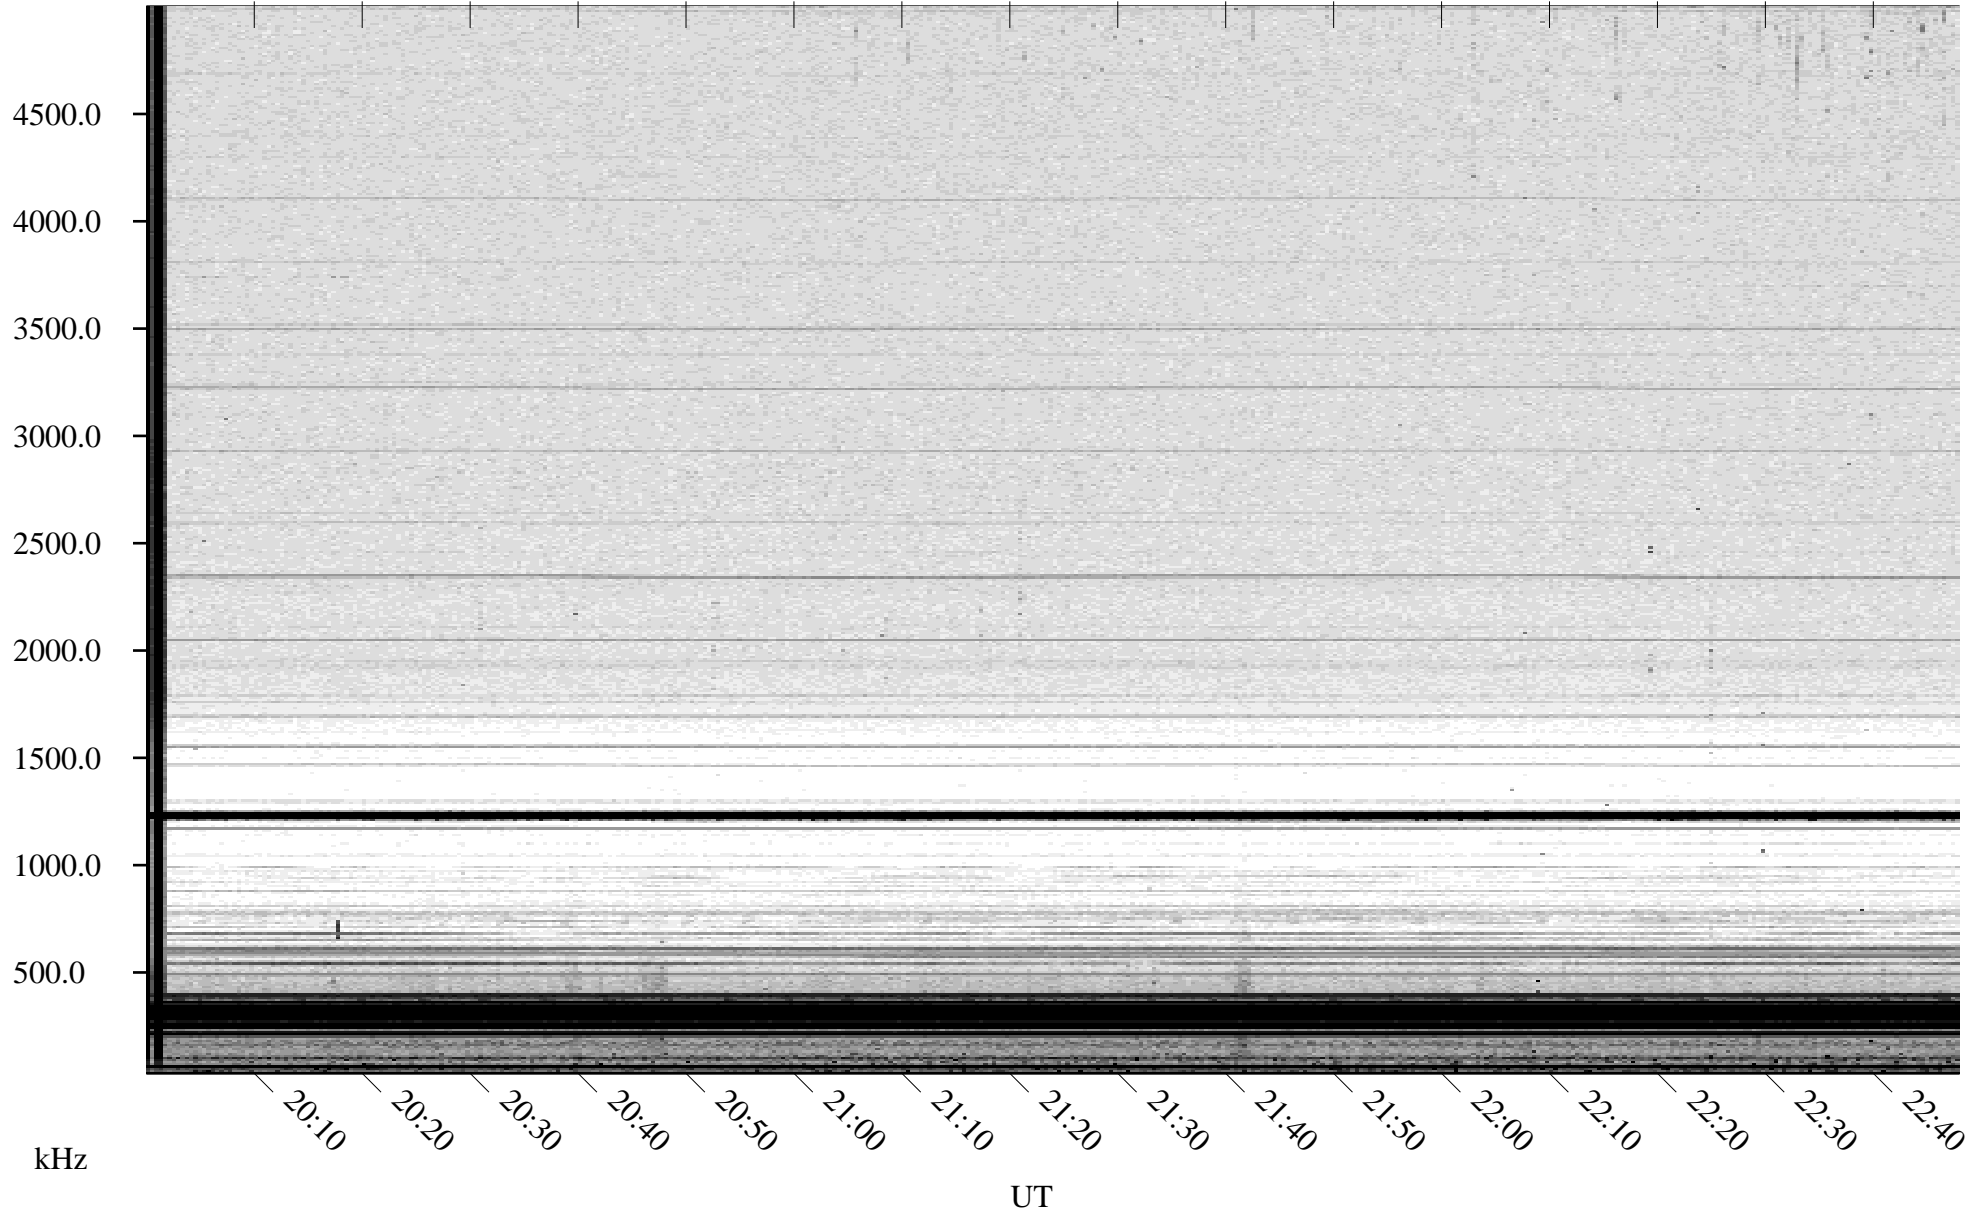

05/30/2009 Churchill, Manitoba

Linear Scale Black = 161 White = 15

ch09150l.r00SUm max_12

Page 1

05/30/2009 Churchill, Manitoba

Linear Scale Black = 161 White = 15

ch09150l.r00SUm max_12

Page 2

05/31/2009 Churchill, Manitoba

Linear Scale Black = 161 White = 15

ch09150l.r00SUm max_12

Page 3

05/31/2009 Churchill, Manitoba

Linear Scale Black = 161 White = 15

ch09150l.r00SUm max_12

Page 4

05/31/2009 Churchill, Manitoba

Linear Scale Black = 161 White = 15

ch09150l.r00SUm max_12

Page 5

05/31/2009 Churchill, Manitoba

Linear Scale Black = 161 White = 15

ch09150l.r00SUm max_12

Page 6

05/31/2009 Churchill, Manitoba

Linear Scale Black = 161 White = 15

ch09150l.r00SUm max_12

Page 7

05/31/2009 Churchill, Manitoba

Linear Scale Black = 161 White = 15

ch09150l.r00SUm max_12

Page 8