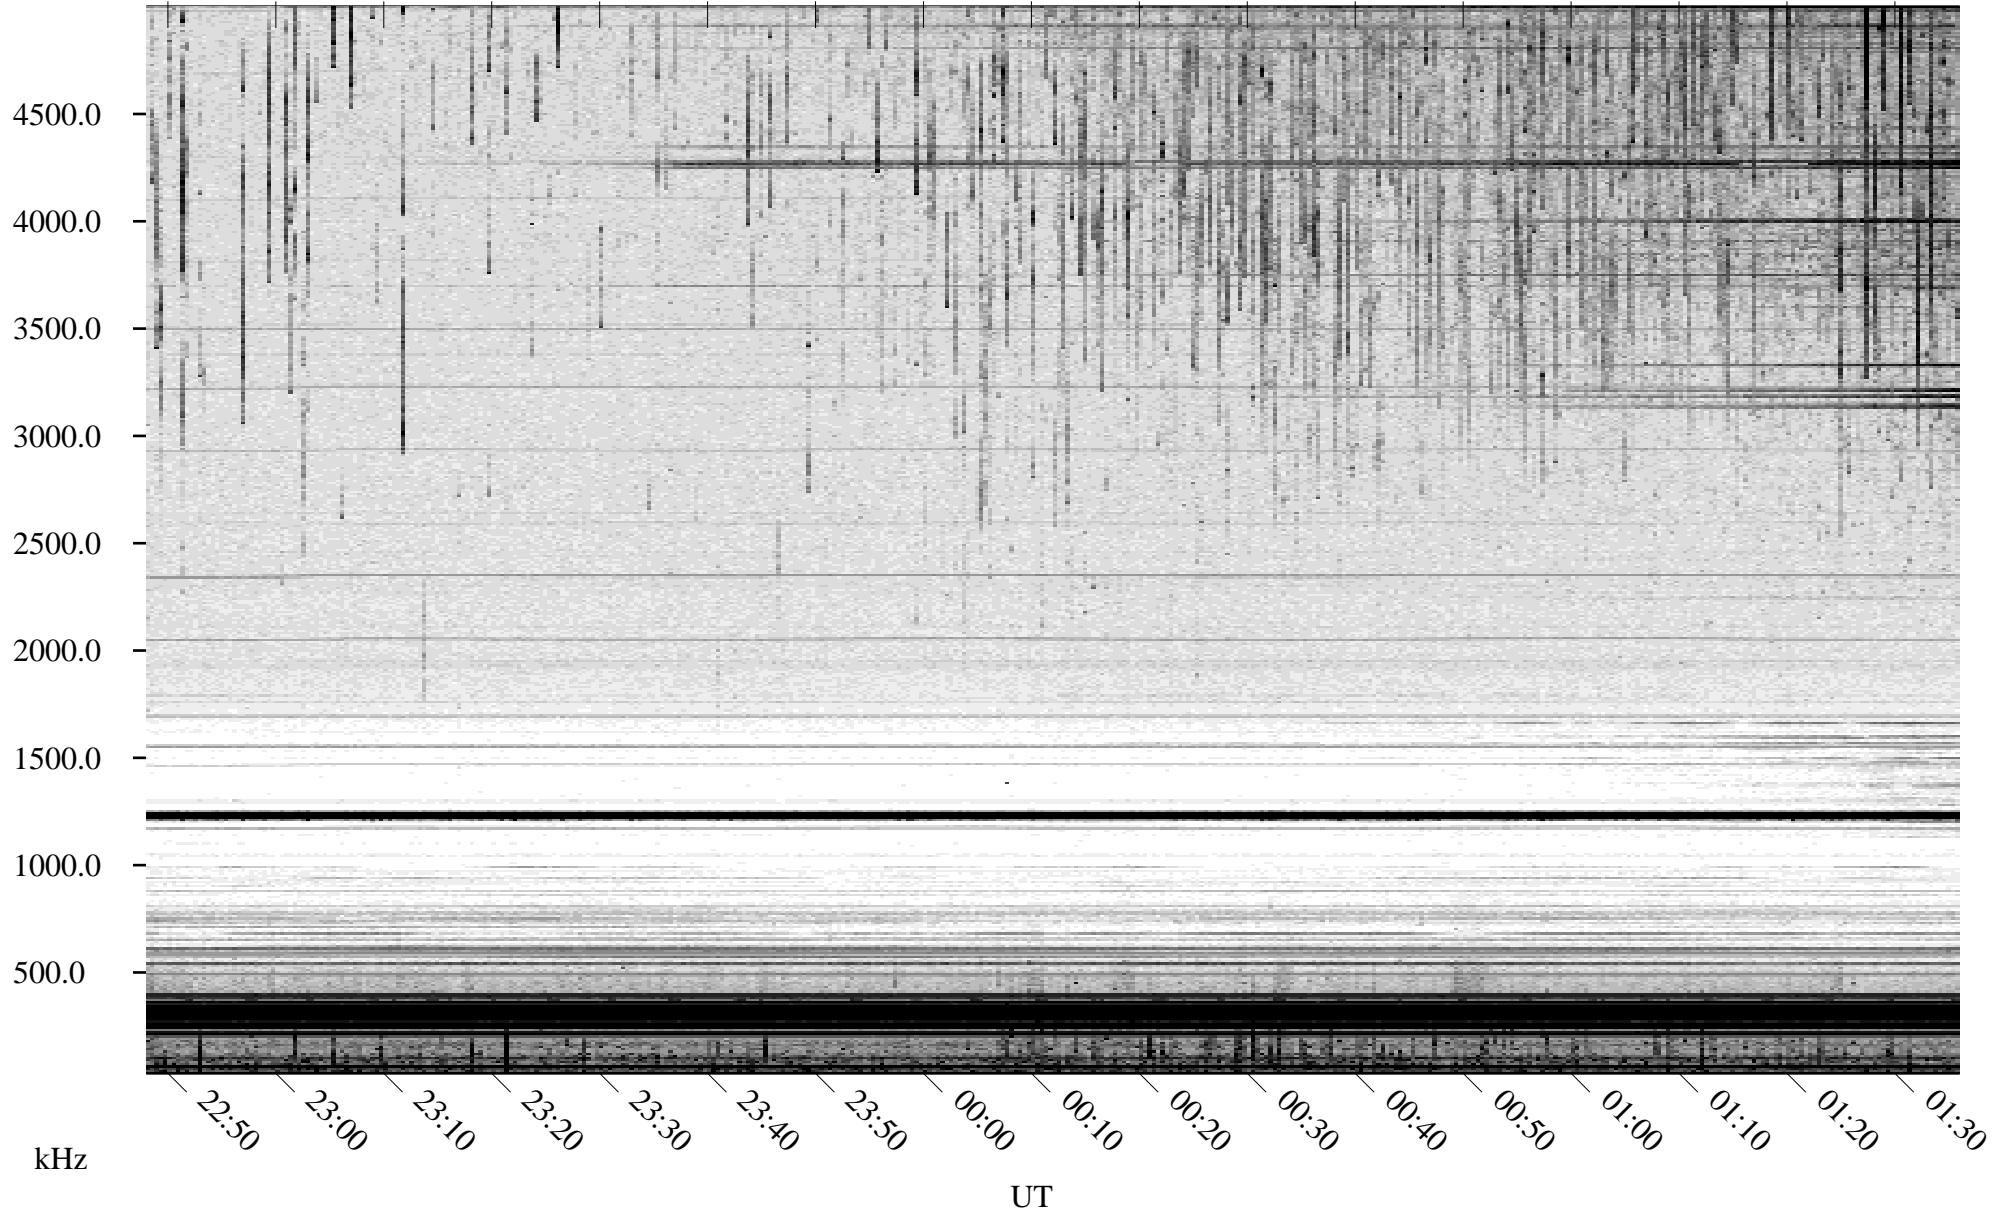

05/31/2009 Churchill, Manitoba

Linear Scale Black = 161 White = 15

ch091511.r00SUm max_12

Page 1

05/31/2009 Churchill, Manitoba

Linear Scale Black = 161 White = 15

ch091511.r00SUm max_12

Page 2

06/01/2009 Churchill, Manitoba

Linear Scale Black = 161 White = 15

ch091511.r00SUm max_12

Page 3

06/01/2009 Churchill, Manitoba

Linear Scale Black = 161 White = 15

ch091511.r00SUm max_12

Page 4

06/01/2009 Churchill, Manitoba

Linear Scale Black = 161 White = 15

ch091511.r00SUm max_12

Page 5

06/01/2009 Churchill, Manitoba

Linear Scale Black = 161 White = 15

ch091511.r00SUm max_12

Page 6

06/01/2009 Churchill, Manitoba

Linear Scale Black = 161 White = 15

ch091511.r00SUm max_12

Page 7

06/01/2009 Churchill, Manitoba

Linear Scale Black = 161 White = 15

ch091511.r00SUm max_12