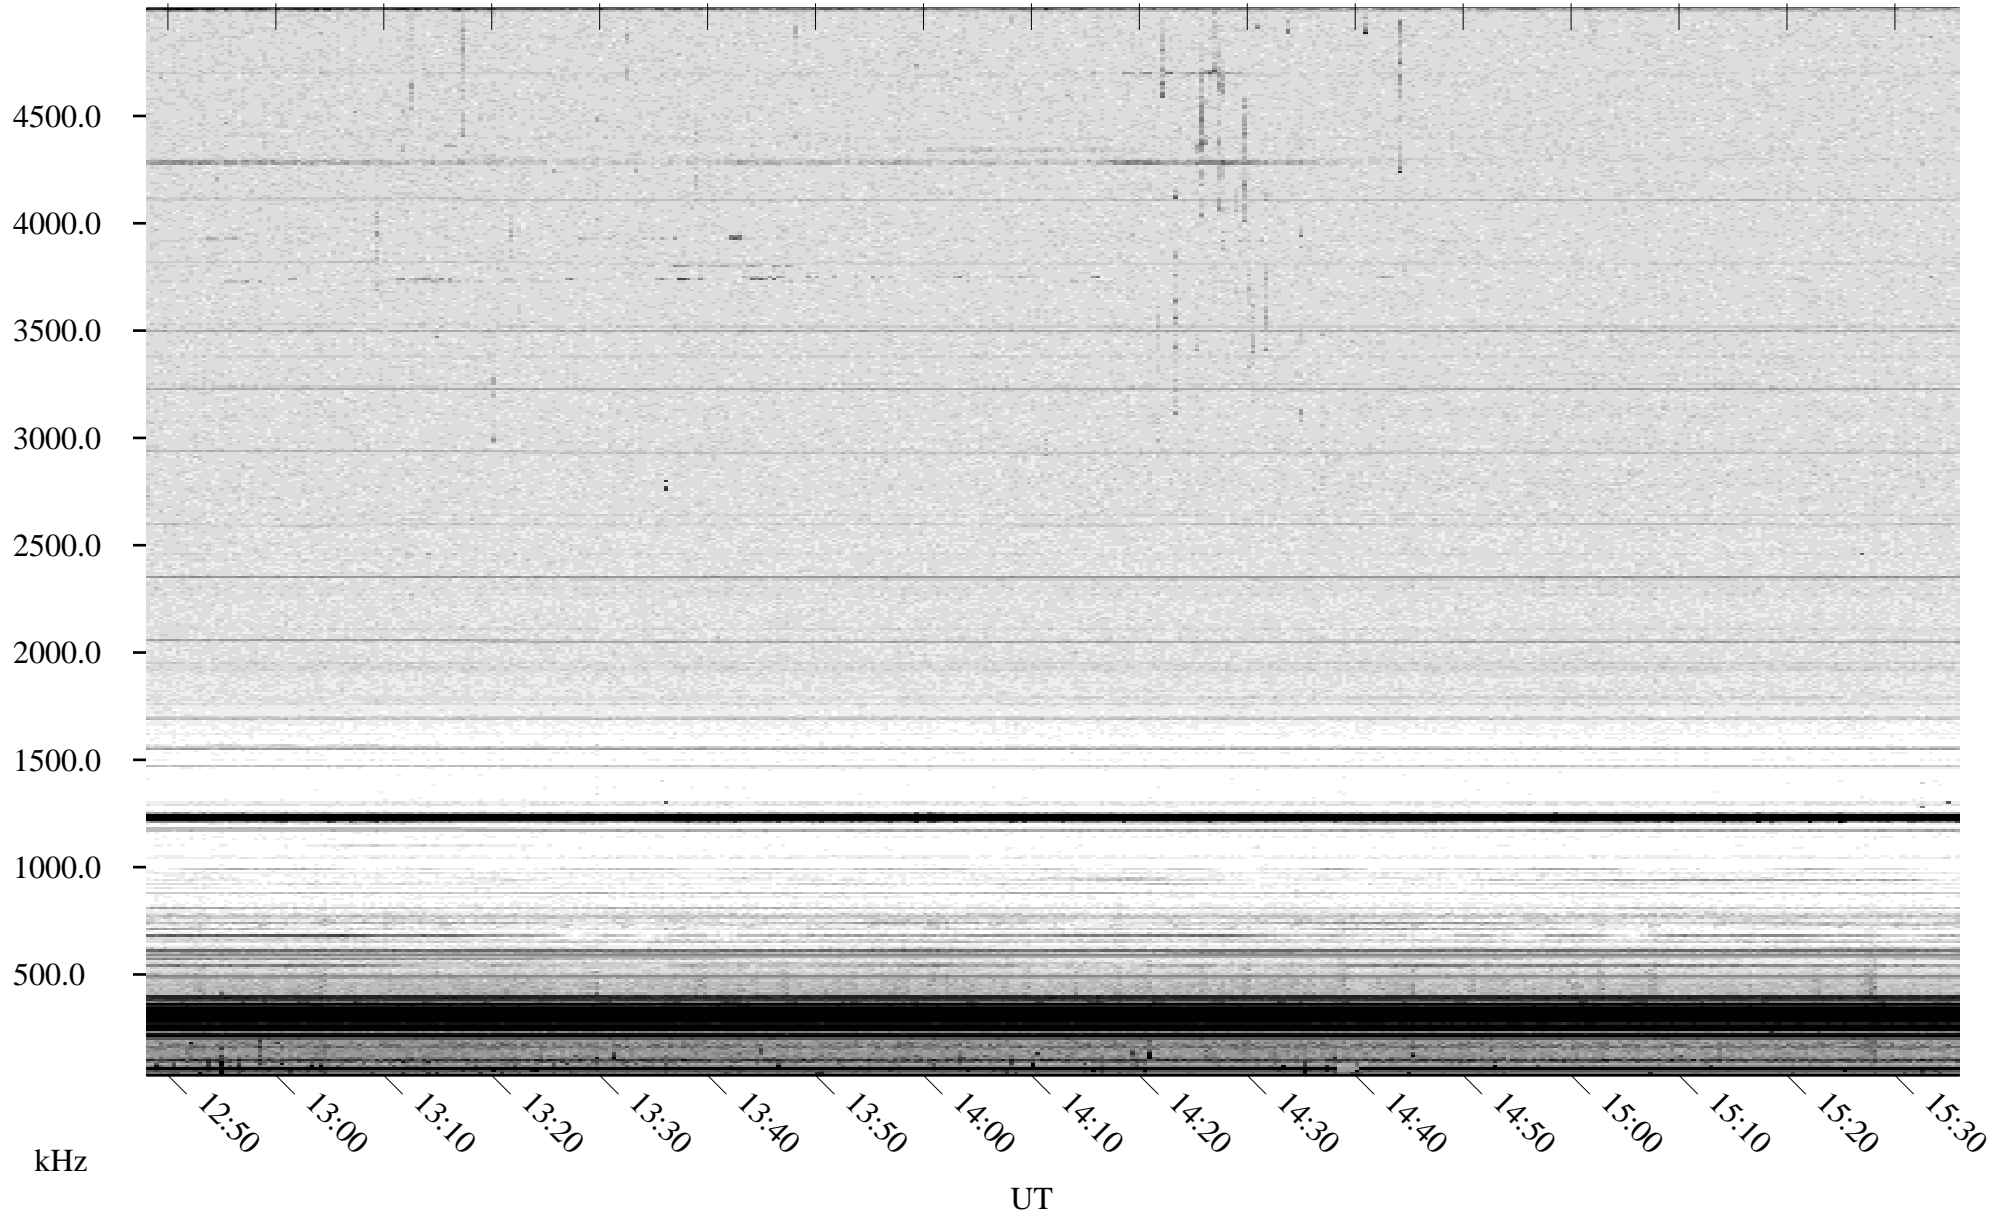

05/31/2009 Churchill, Manitoba

Linear Scale Black = 161 White = 15

ch091511.r00SUm max_12

Page 1

05/31/2009 Churchill, Manitoba

Linear Scale Black = 161 White = 15

ch091511.r00SUm max_12

Page 2

06/01/2009 Churchill, Manitoba

Linear Scale Black = 161 White = 15

ch091511.r00SUm max_12

Page 3

06/01/2009 Churchill, Manitoba

Linear Scale Black = 161 White = 15

ch091511.r00SUm max_12

Page 4

06/01/2009 Churchill, Manitoba

Linear Scale Black = 161 White = 15

ch091511.r00SUm max_12

Page 5

06/01/2009 Churchill, Manitoba

Linear Scale Black = 161 White = 15

ch091511.r00SUm max_12

Page 6

06/01/2009 Churchill, Manitoba

Linear Scale Black = 161 White = 15

ch091511.r00SUm max_12

Page 7

06/01/2009 Churchill, Manitoba

Linear Scale Black = 161 White = 15

ch091511.r00SUm max_12