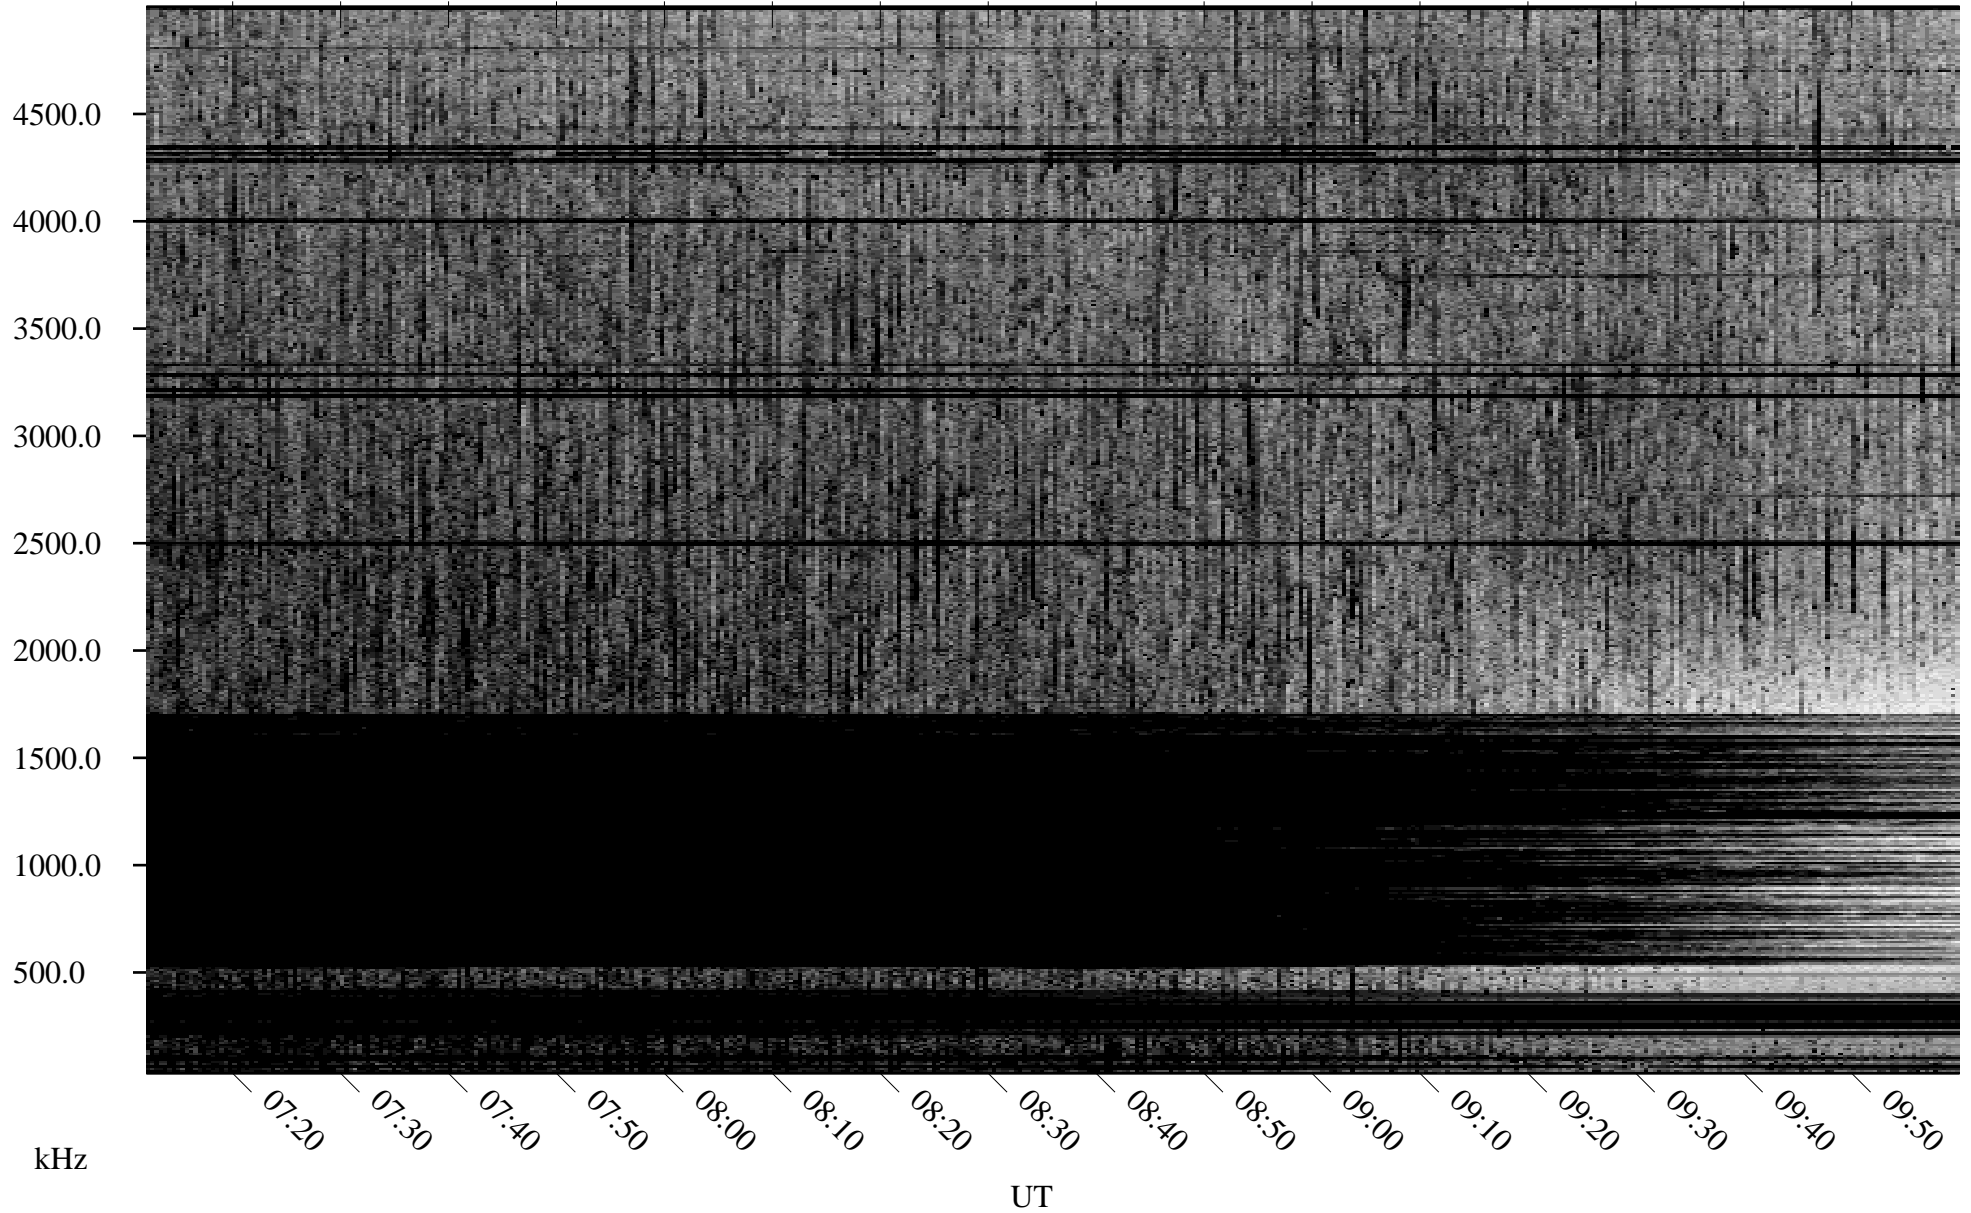

05/31/2009 Churchill, Manitoba

Linear Scale Black = 161 White = 15

ch091511.r00SUm max_12

Page 1

05/31/2009 Churchill, Manitoba

Linear Scale Black = 161 White = 15

ch091511.r00SUm max_12

Page 2

06/01/2009 Churchill, Manitoba

Linear Scale Black = 161 White = 15

ch091511.r00SUm max_12

Page 3

06/01/2009 Churchill, Manitoba

Linear Scale Black = 161 White = 15

ch091511.r00SUm max_12

Page 4

06/01/2009 Churchill, Manitoba

Linear Scale Black = 161 White = 15

ch091511.r00SUm max_12

Page 5

06/01/2009 Churchill, Manitoba

Linear Scale Black = 161 White = 15

ch091511.r00SUm max_12

Page 6

06/01/2009 Churchill, Manitoba

Linear Scale Black = 161 White = 15

ch091511.r00SUm max_12

Page 7

06/01/2009 Churchill, Manitoba

Linear Scale Black = 161 White = 15

ch091511.r00SUm max_12