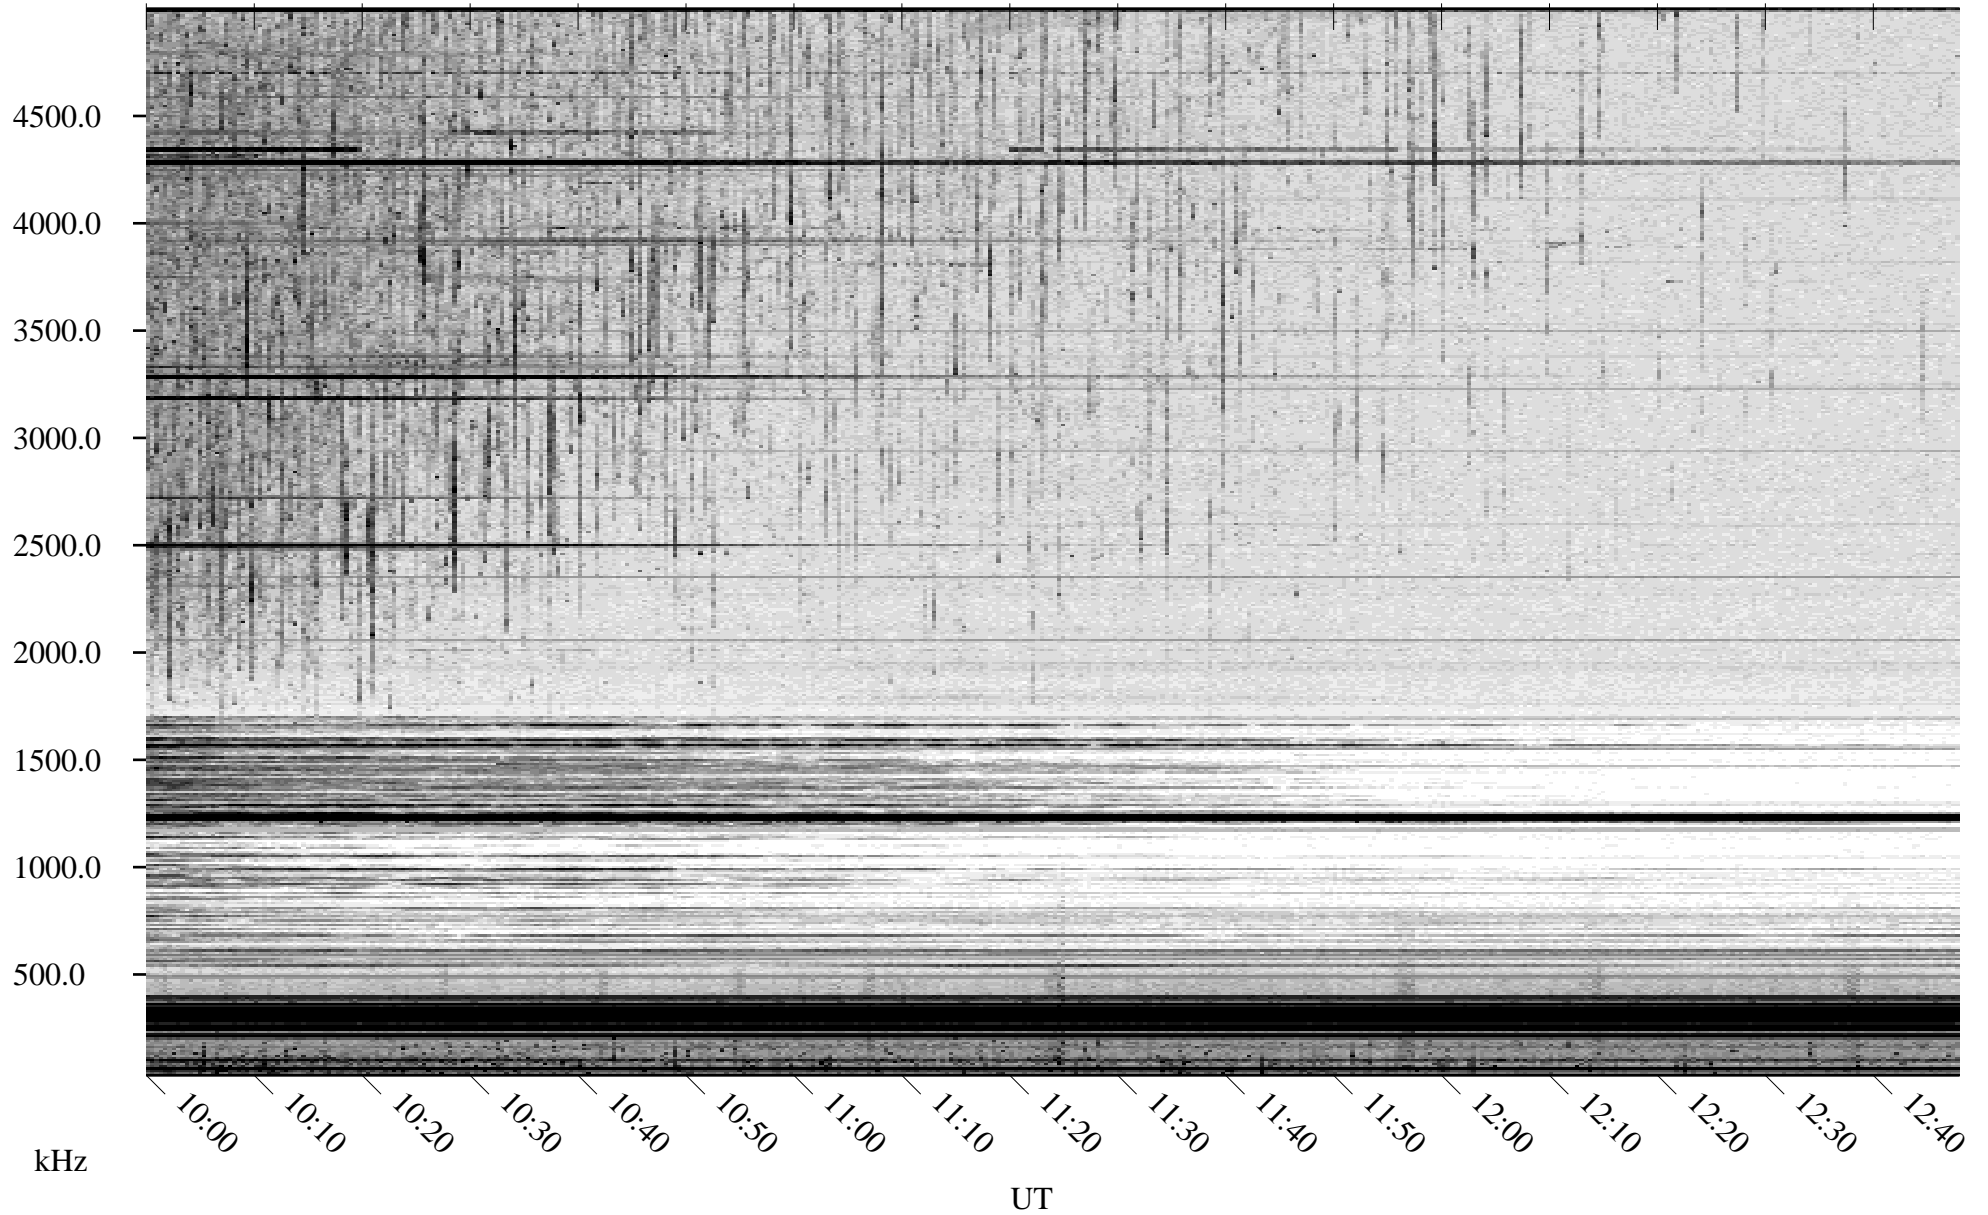

05/31/2009 Churchill, Manitoba

Linear Scale Black = 161 White = 15

ch091511.r00SUm max_12

Page 1

05/31/2009 Churchill, Manitoba

Linear Scale Black = 161 White = 15

ch091511.r00SUm max_12

Page 2

06/01/2009 Churchill, Manitoba

Linear Scale Black = 161 White = 15

ch091511.r00SUm max_12

Page 3

06/01/2009 Churchill, Manitoba

Linear Scale Black = 161 White = 15

ch091511.r00SUm max_12

Page 4

06/01/2009 Churchill, Manitoba

Linear Scale Black = 161 White = 15

ch091511.r00SUm max_12

Page 5

06/01/2009 Churchill, Manitoba

Linear Scale Black = 161 White = 15

ch091511.r00SUm max_12

Page 6

06/01/2009 Churchill, Manitoba

Linear Scale Black = 161 White = 15

ch091511.r00SUm max_12

Page 7

06/01/2009 Churchill, Manitoba

Linear Scale Black = 161 White = 15

ch091511.r00SUm max_12