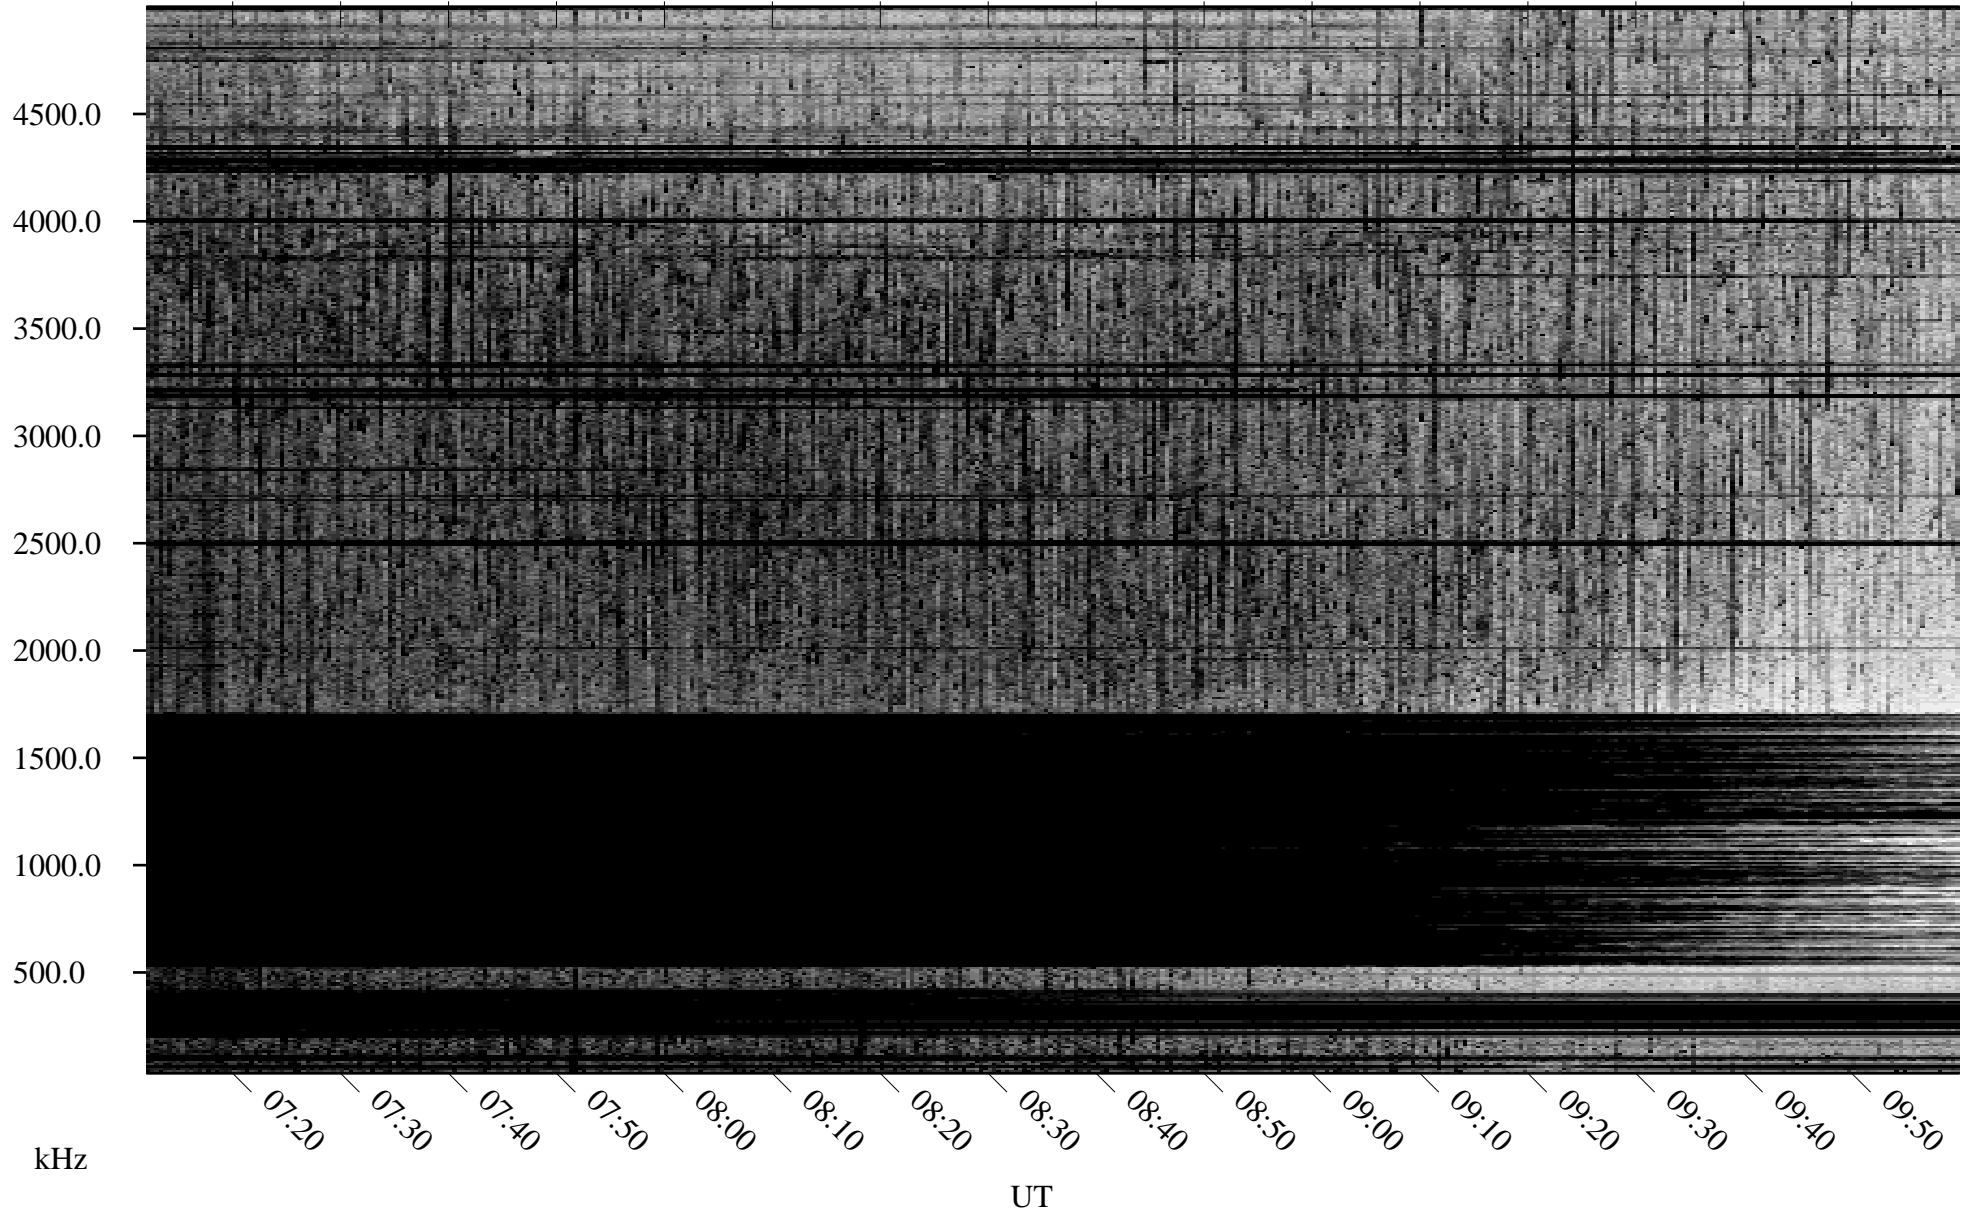

06/01/2009 Churchill, Manitoba

Linear Scale Black = 161 White = 15

ch09152l.r00SUm max_12

Page 1

06/01/2009 Churchill, Manitoba

Linear Scale Black = 161 White = 15

ch09152l.r00SUm max_12

Page 2

06/02/2009 Churchill, Manitoba

Linear Scale Black = 161 White = 15

ch09152l.r00SUm max_12

Page 3

06/02/2009 Churchill, Manitoba

Linear Scale Black = 161 White = 15

ch09152l.r00SUm max_12

Page 4

06/02/2009 Churchill, Manitoba

Linear Scale Black = 161 White = 15

ch09152l.r00SUm max_12

Page 5

06/02/2009 Churchill, Manitoba

Linear Scale Black = 161 White = 15

ch09152l.r00SUm max_12

Page 6

06/02/2009 Churchill, Manitoba

Linear Scale Black = 161 White = 15

ch09152l.r00SUm max_12

Page 7

06/02/2009 Churchill, Manitoba

Linear Scale Black = 161 White = 15

ch09152l.r00SUm max_12

Page 8