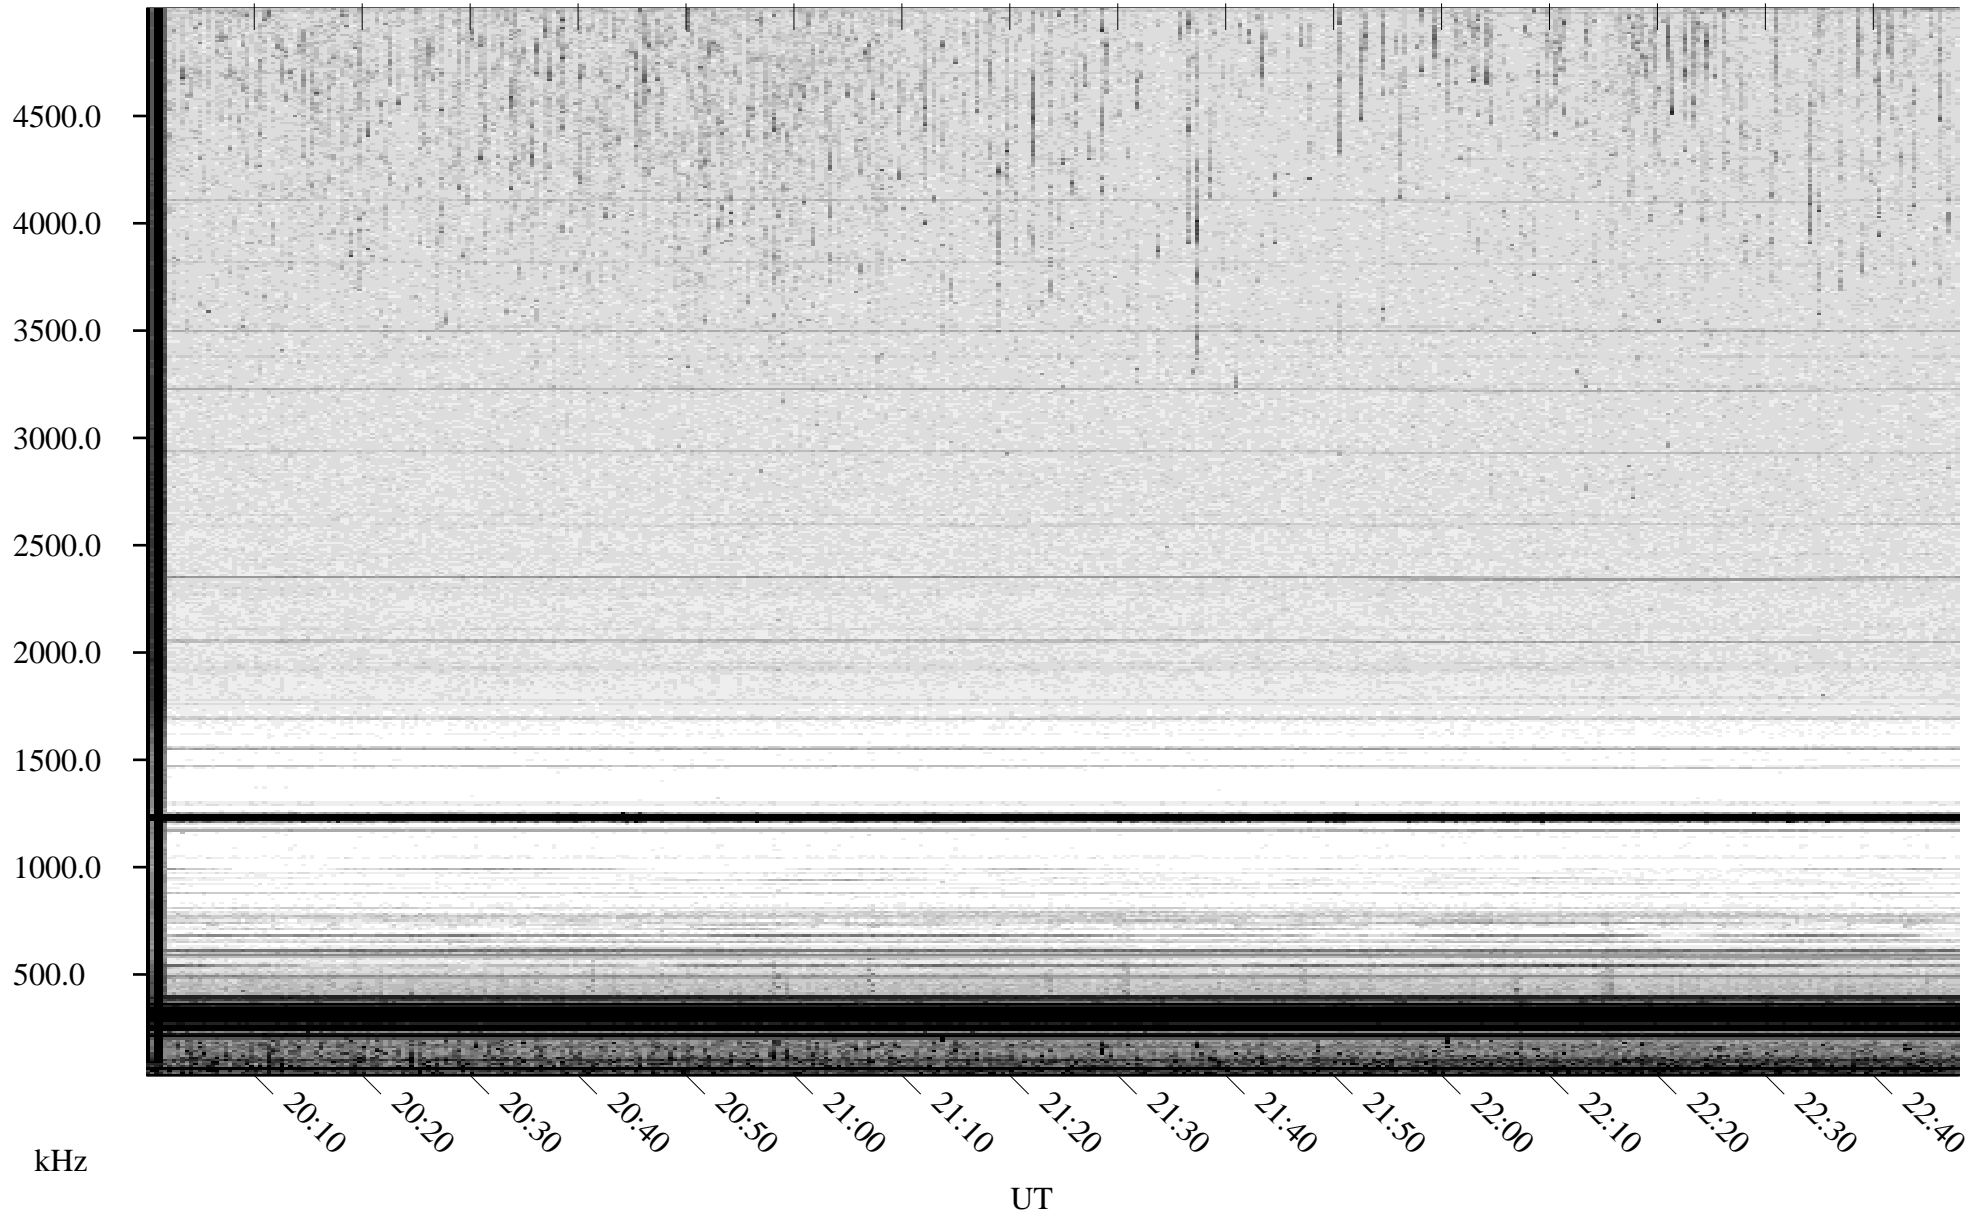

06/01/2009 Churchill, Manitoba

Linear Scale Black = 161 White = 15

ch09152l.r00SUm max_12

Page 1

06/01/2009 Churchill, Manitoba

Linear Scale Black = 161 White = 15

ch09152l.r00SUm max_12

Page 2

06/02/2009 Churchill, Manitoba

Linear Scale Black = 161 White = 15

ch09152l.r00SUm max_12

Page 3

06/02/2009 Churchill, Manitoba

Linear Scale Black = 161 White = 15

ch09152l.r00SUm max_12

Page 4

06/02/2009 Churchill, Manitoba

Linear Scale Black = 161 White = 15

ch09152l.r00SUm max_12

Page 5

06/02/2009 Churchill, Manitoba

Linear Scale Black = 161 White = 15

ch09152l.r00SUm max_12

Page 6

06/02/2009 Churchill, Manitoba

Linear Scale Black = 161 White = 15

ch09152l.r00SUm max_12

Page 7

06/02/2009 Churchill, Manitoba

Linear Scale Black = 161 White = 15

ch09152l.r00SUm max_12

Page 8