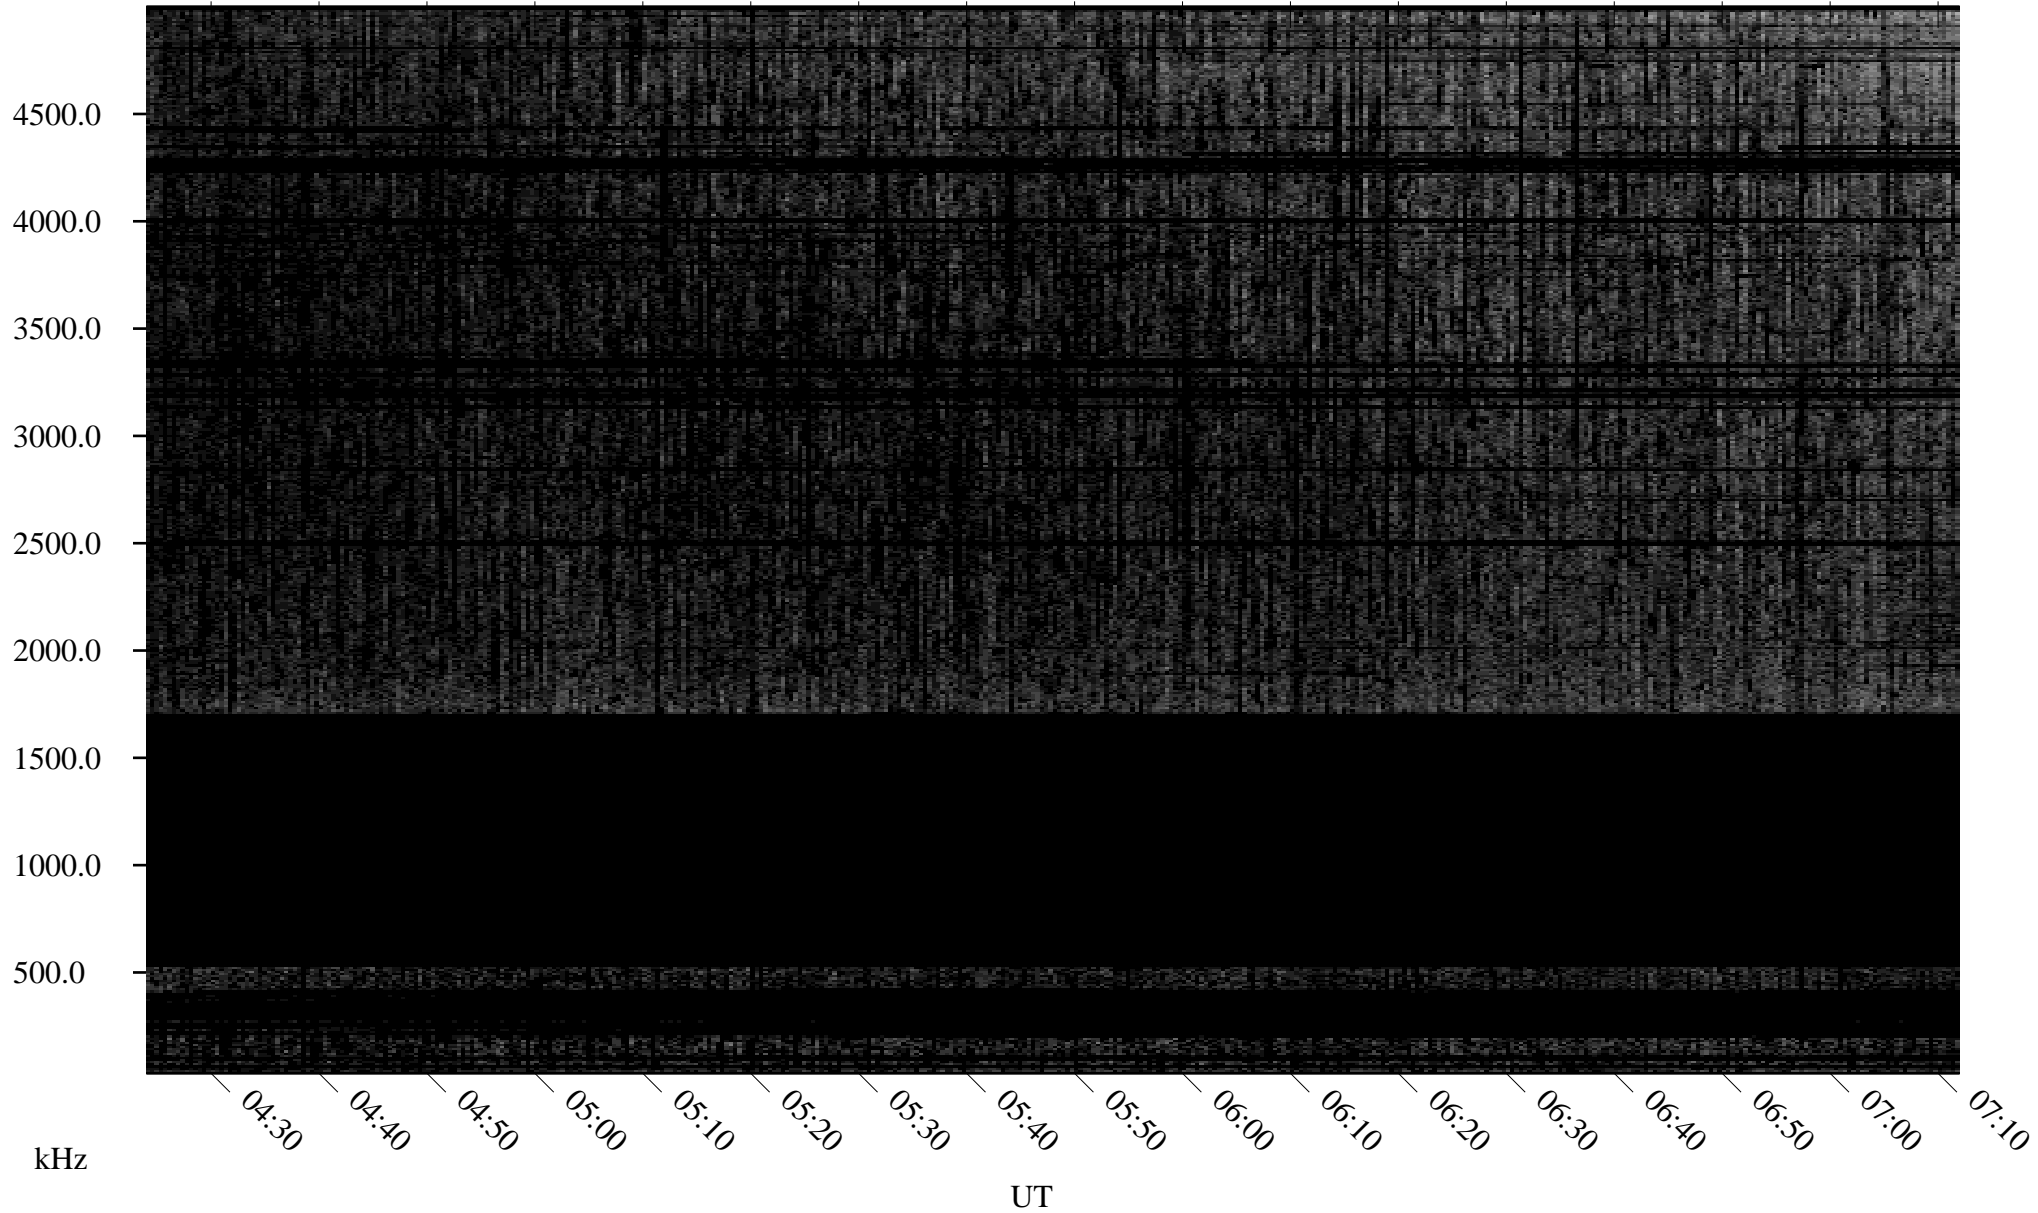

06/01/2009 Churchill, Manitoba

Linear Scale Black = 161 White = 15

ch09152l.r00SUm max_12

Page 1

06/01/2009 Churchill, Manitoba

Linear Scale Black = 161 White = 15

ch09152l.r00SUm max_12

Page 2

06/02/2009 Churchill, Manitoba

Linear Scale Black = 161 White = 15

ch09152l.r00SUm max_12

Page 3

06/02/2009 Churchill, Manitoba

Linear Scale Black = 161 White = 15

ch09152l.r00SUm max_12

Page 4

06/02/2009 Churchill, Manitoba

Linear Scale Black = 161 White = 15

ch09152l.r00SUm max_12

Page 5

06/02/2009 Churchill, Manitoba

Linear Scale Black = 161 White = 15

ch09152l.r00SUm max_12

Page 6

06/02/2009 Churchill, Manitoba

Linear Scale Black = 161 White = 15

ch09152l.r00SUm max_12

Page 7

06/02/2009 Churchill, Manitoba

Linear Scale Black = 161 White = 15

ch09152l.r00SUm max_12

Page 8