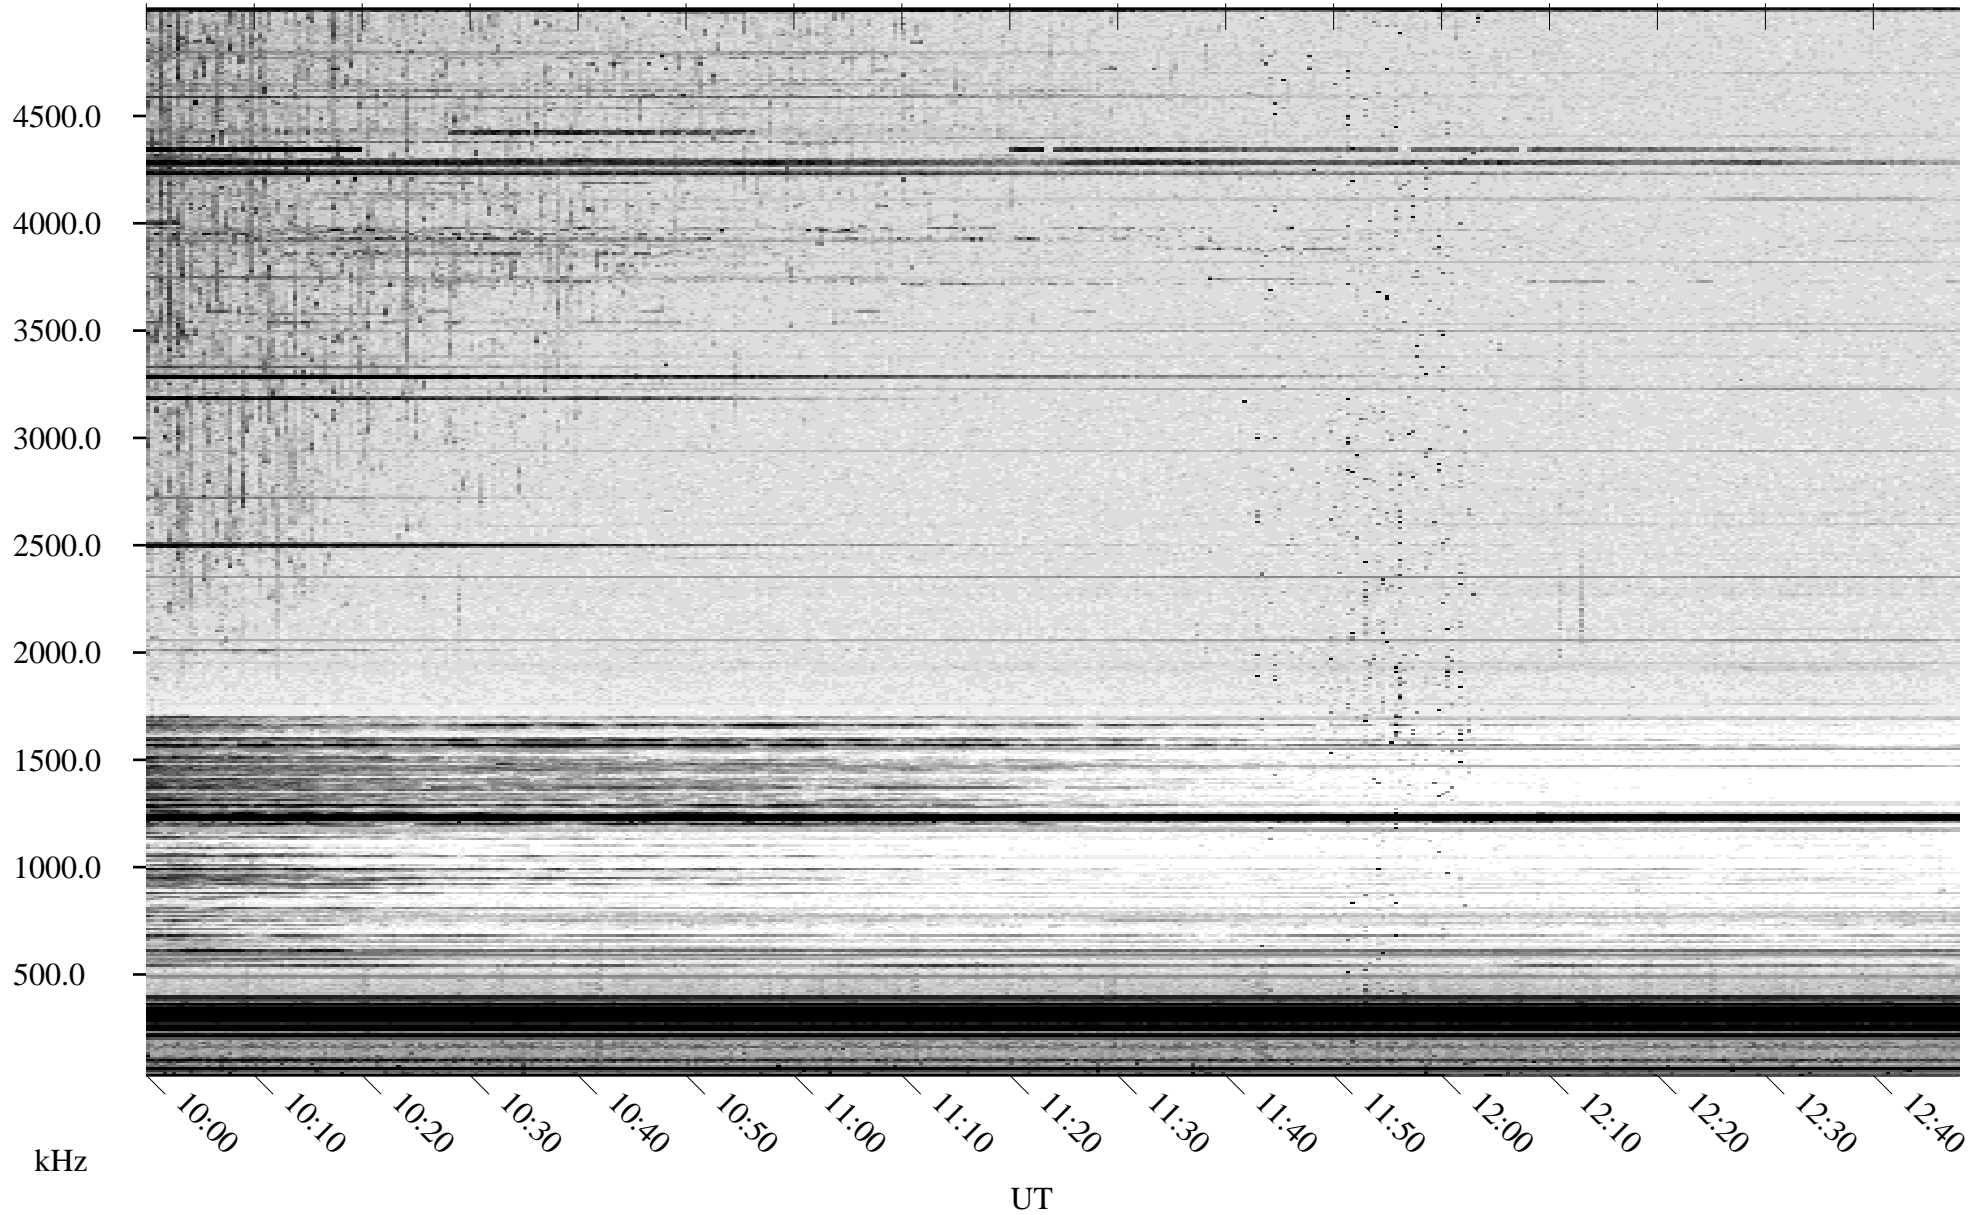

06/01/2009 Churchill, Manitoba

Linear Scale Black = 161 White = 15

ch09152l.r00SUm max_12

Page 1

06/01/2009 Churchill, Manitoba

Linear Scale Black = 161 White = 15

ch09152l.r00SUm max_12

Page 2

06/02/2009 Churchill, Manitoba

Linear Scale Black = 161 White = 15

ch09152l.r00SUm max_12

Page 3

06/02/2009 Churchill, Manitoba

Linear Scale Black = 161 White = 15

ch09152l.r00SUm max_12

Page 4

06/02/2009 Churchill, Manitoba

Linear Scale Black = 161 White = 15

ch09152l.r00SUm max_12

Page 5

06/02/2009 Churchill, Manitoba

Linear Scale Black = 161 White = 15

ch09152l.r00SUm max_12

Page 6

06/02/2009 Churchill, Manitoba

Linear Scale Black = 161 White = 15

ch09152l.r00SUm max_12

Page 7

06/02/2009 Churchill, Manitoba

Linear Scale Black = 161 White = 15

ch09152l.r00SUm max_12

Page 8