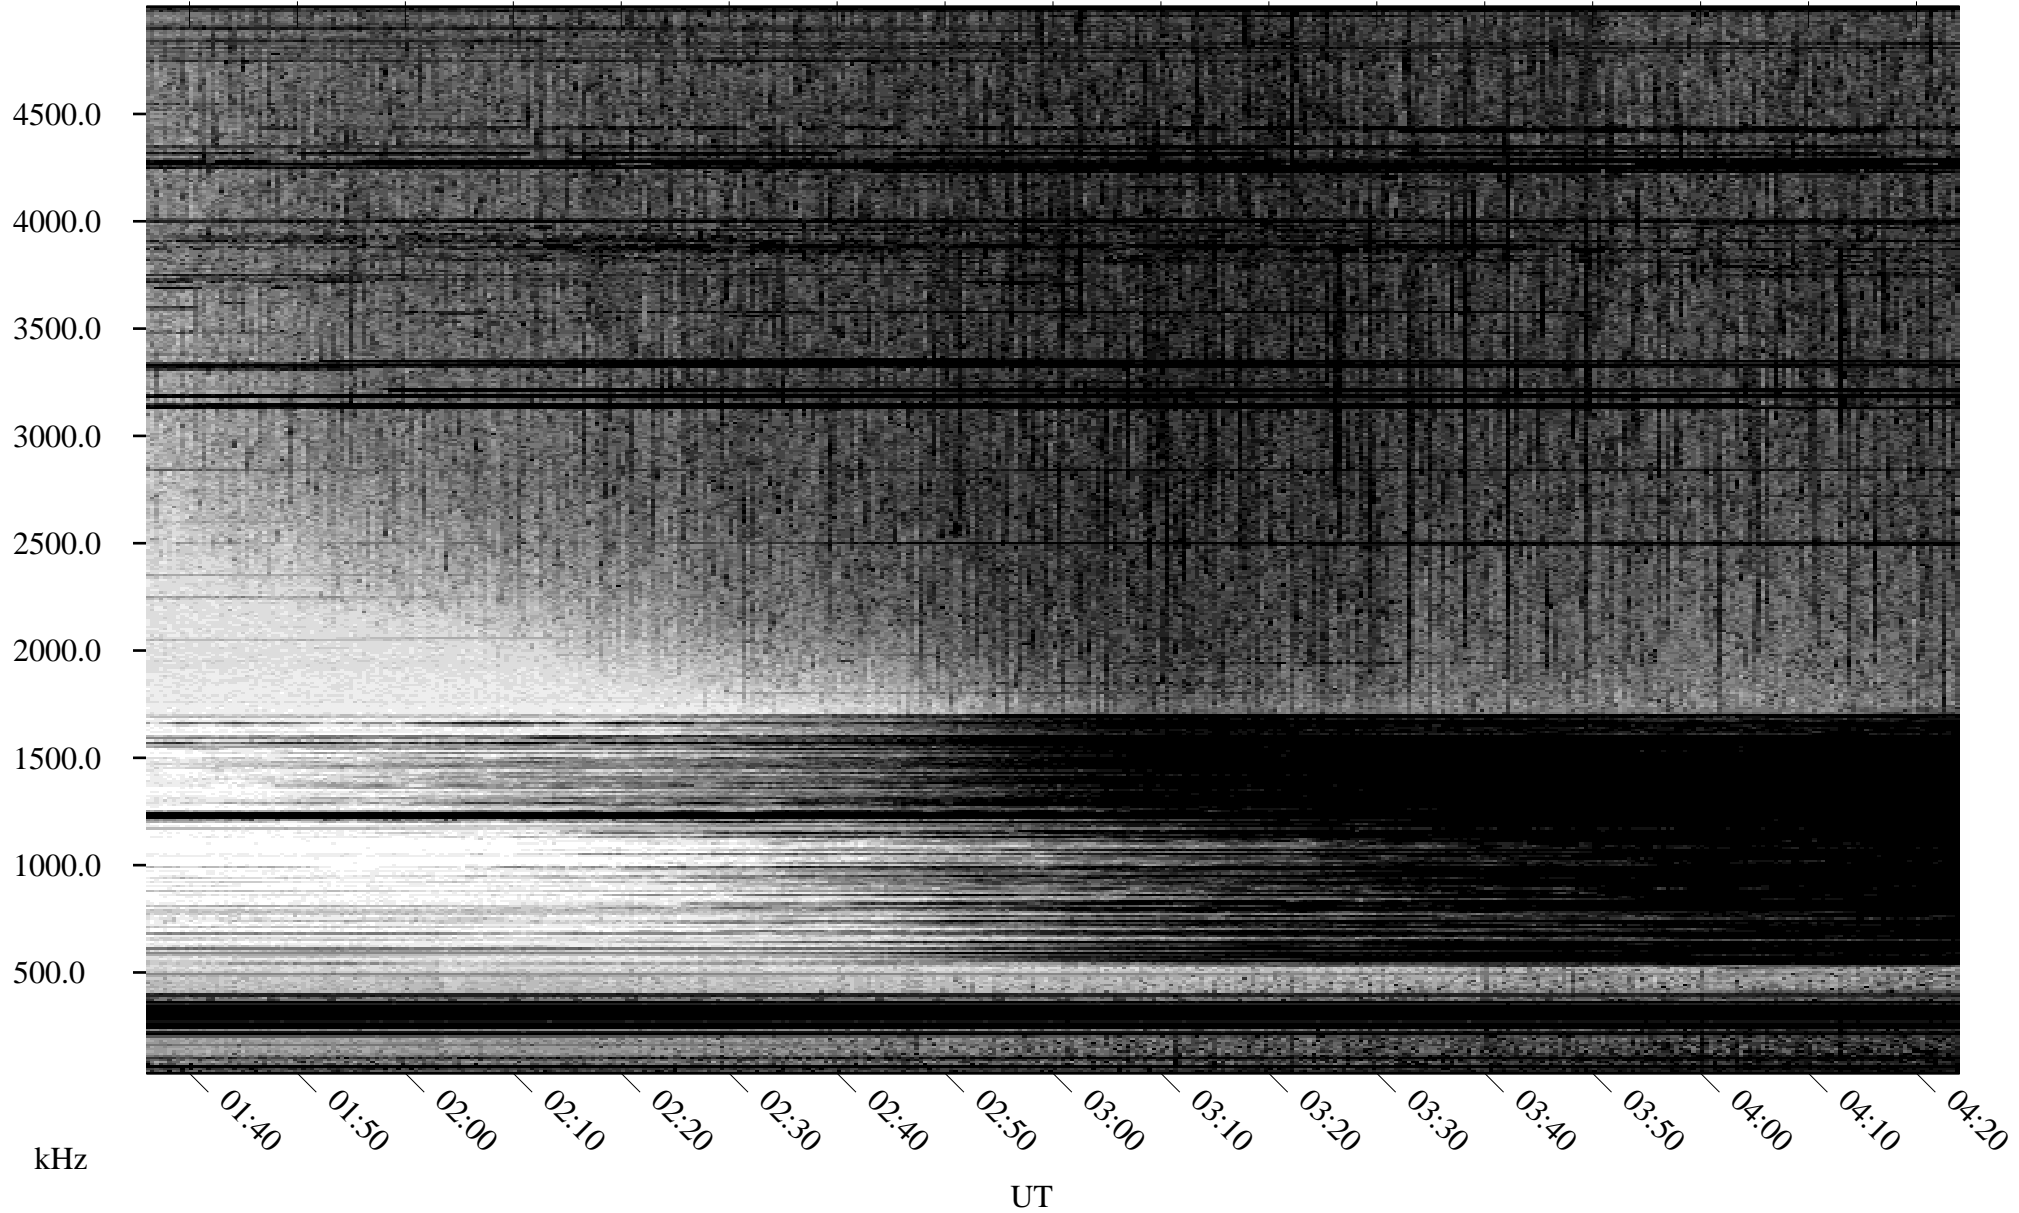

06/02/2009 Churchill, Manitoba

Linear Scale Black = 161 White = 15

ch09153l.r00SUm max_12

Page 1

06/02/2009 Churchill, Manitoba

Linear Scale Black = 161 White = 15

ch09153l.r00SUm max_12

Page 2

06/03/2009 Churchill, Manitoba

Linear Scale Black = 161 White = 15

ch09153l.r00SUm max_12

Page 3

06/03/2009 Churchill, Manitoba

Linear Scale Black = 161 White = 15

ch09153l.r00SUm max_12

Page 4

06/03/2009 Churchill, Manitoba

Linear Scale Black = 161 White = 15

ch09153l.r00SUm max_12

Page 5

06/03/2009 Churchill, Manitoba

Linear Scale Black = 161 White = 15

ch09153l.r00SUm max_12

Page 6

06/03/2009 Churchill, Manitoba

Linear Scale Black = 161 White = 15

ch09153l.r00SUm max_12

Page 7

06/03/2009 Churchill, Manitoba

Linear Scale Black = 161 White = 15

ch09153l.r00SUm max_12

Page 8