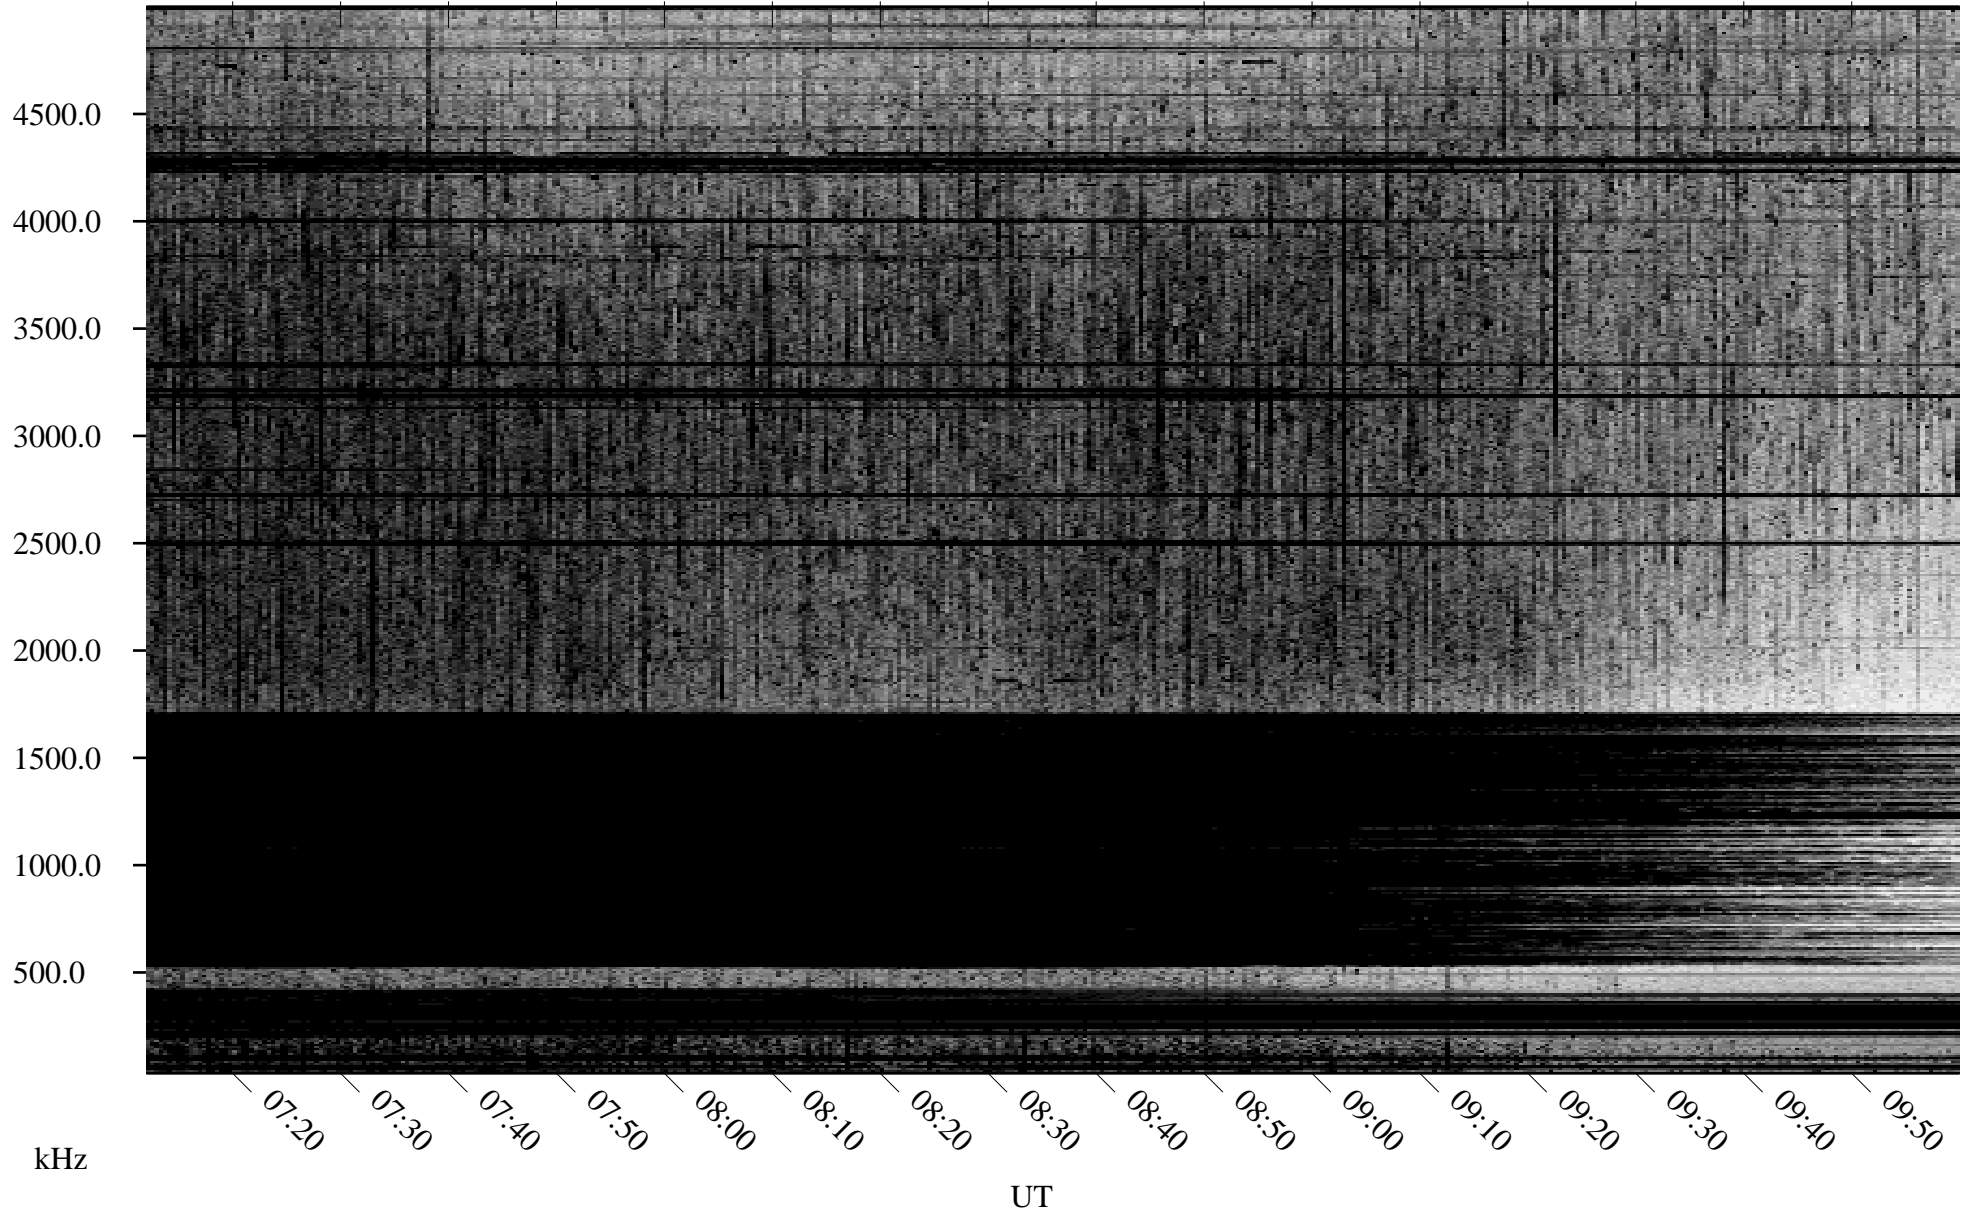

06/02/2009 Churchill, Manitoba

Linear Scale Black = 161 White = 15

ch09153l.r00SUm max_12

Page 1

06/02/2009 Churchill, Manitoba

Linear Scale Black = 161 White = 15

ch09153l.r00SUm max_12

Page 2

06/03/2009 Churchill, Manitoba

Linear Scale Black = 161 White = 15

ch09153l.r00SUm max_12

Page 3

06/03/2009 Churchill, Manitoba

Linear Scale Black = 161 White = 15

ch09153l.r00SUm max_12

Page 4

06/03/2009 Churchill, Manitoba

Linear Scale Black = 161 White = 15

ch09153l.r00SUm max_12

Page 5

06/03/2009 Churchill, Manitoba

Linear Scale Black = 161 White = 15

ch09153l.r00SUm max_12

Page 6

06/03/2009 Churchill, Manitoba

Linear Scale Black = 161 White = 15

ch09153l.r00SUm max_12

Page 7

06/03/2009 Churchill, Manitoba

Linear Scale Black = 161 White = 15

ch09153l.r00SUm max_12

Page 8