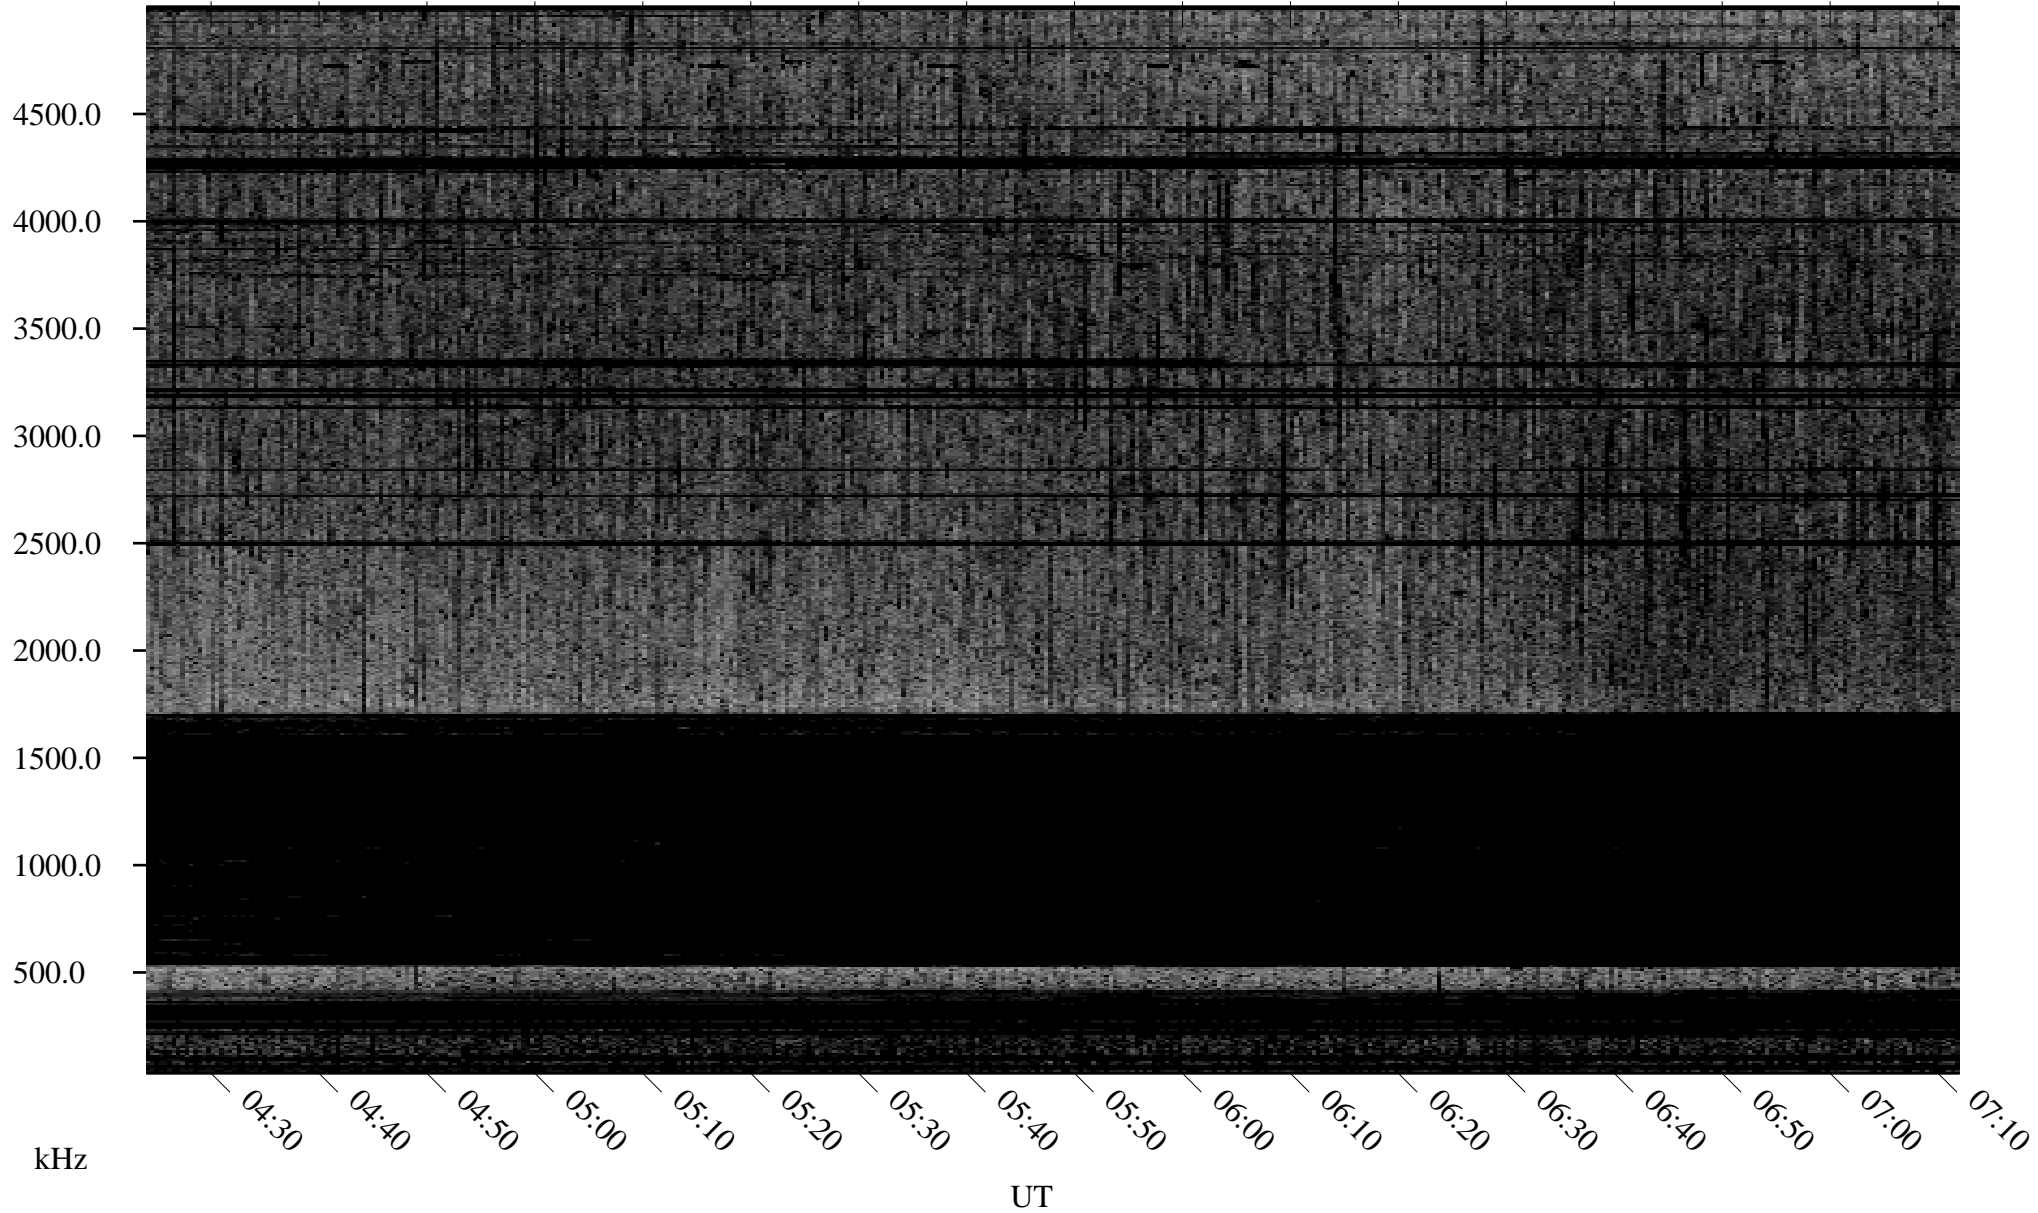

06/02/2009 Churchill, Manitoba

Linear Scale Black = 161 White = 15

ch09153l.r00SUm max_12

Page 1

06/02/2009 Churchill, Manitoba

Linear Scale Black = 161 White = 15

ch09153l.r00SUm max_12

Page 2

06/03/2009 Churchill, Manitoba

Linear Scale Black = 161 White = 15

ch09153l.r00SUm max_12

Page 3

06/03/2009 Churchill, Manitoba

Linear Scale Black = 161 White = 15

ch09153l.r00SUm max_12

Page 4

06/03/2009 Churchill, Manitoba

Linear Scale Black = 161 White = 15

ch09153l.r00SUm max_12

Page 5

06/03/2009 Churchill, Manitoba

Linear Scale Black = 161 White = 15

ch09153l.r00SUm max_12

Page 6

06/03/2009 Churchill, Manitoba

Linear Scale Black = 161 White = 15

ch09153l.r00SUm max_12

Page 7

06/03/2009 Churchill, Manitoba

Linear Scale Black = 161 White = 15

ch09153l.r00SUm max_12

Page 8