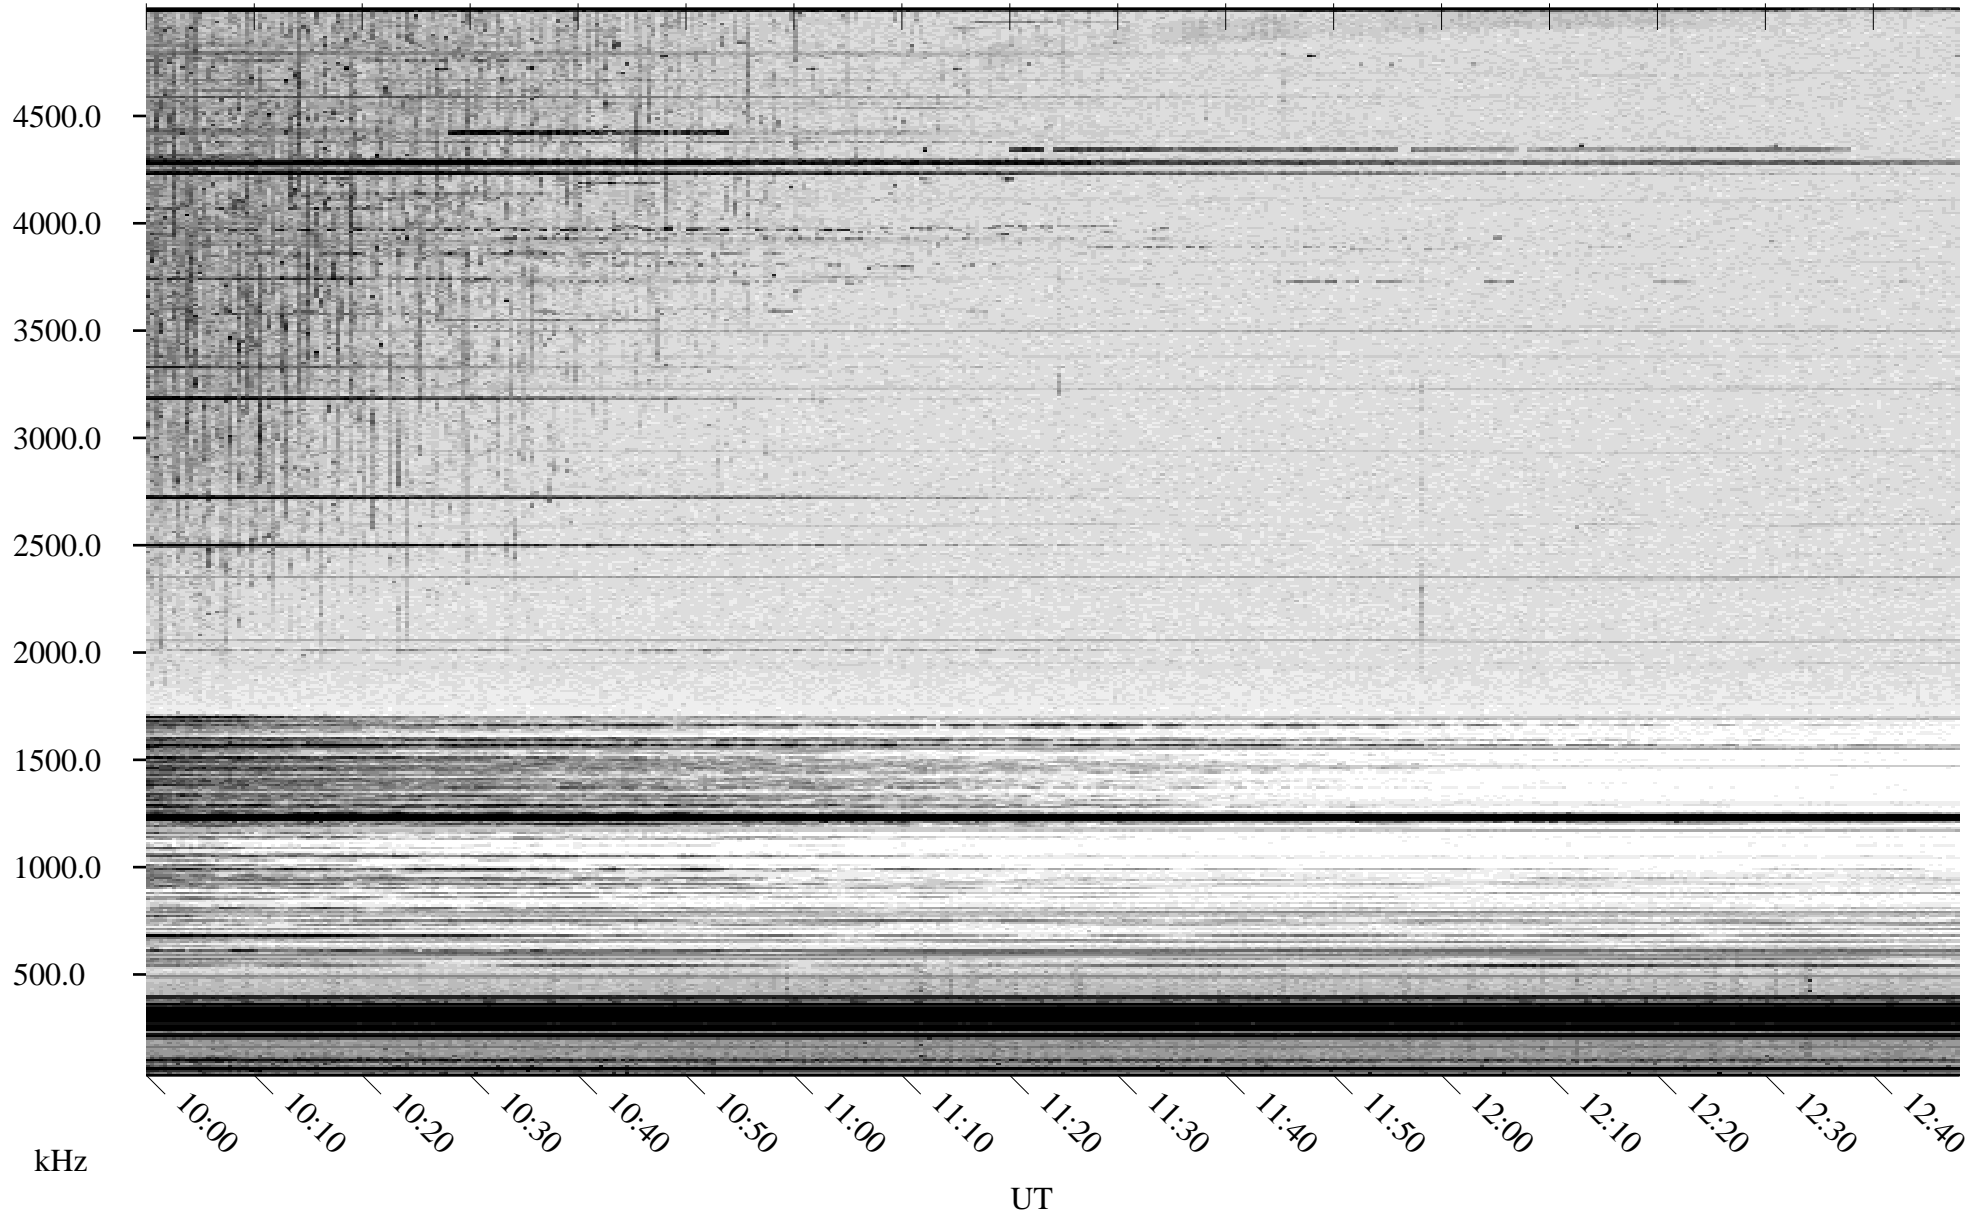

06/03/2009 Churchill, Manitoba

Linear Scale Black = 161 White = 15

ch09153l.r00SUm max_12

Page 5

06/03/2009 Churchill, Manitoba

Linear Scale Black = 161 White = 15

ch09153l.r00SUm max_12

Page 6

06/03/2009 Churchill, Manitoba

Linear Scale Black = 161 White = 15

ch09153l.r00SUm max_12

Page 7

06/03/2009 Churchill, Manitoba

Linear Scale Black = 161 White = 15

ch09153l.r00SUm max_12

Page 8