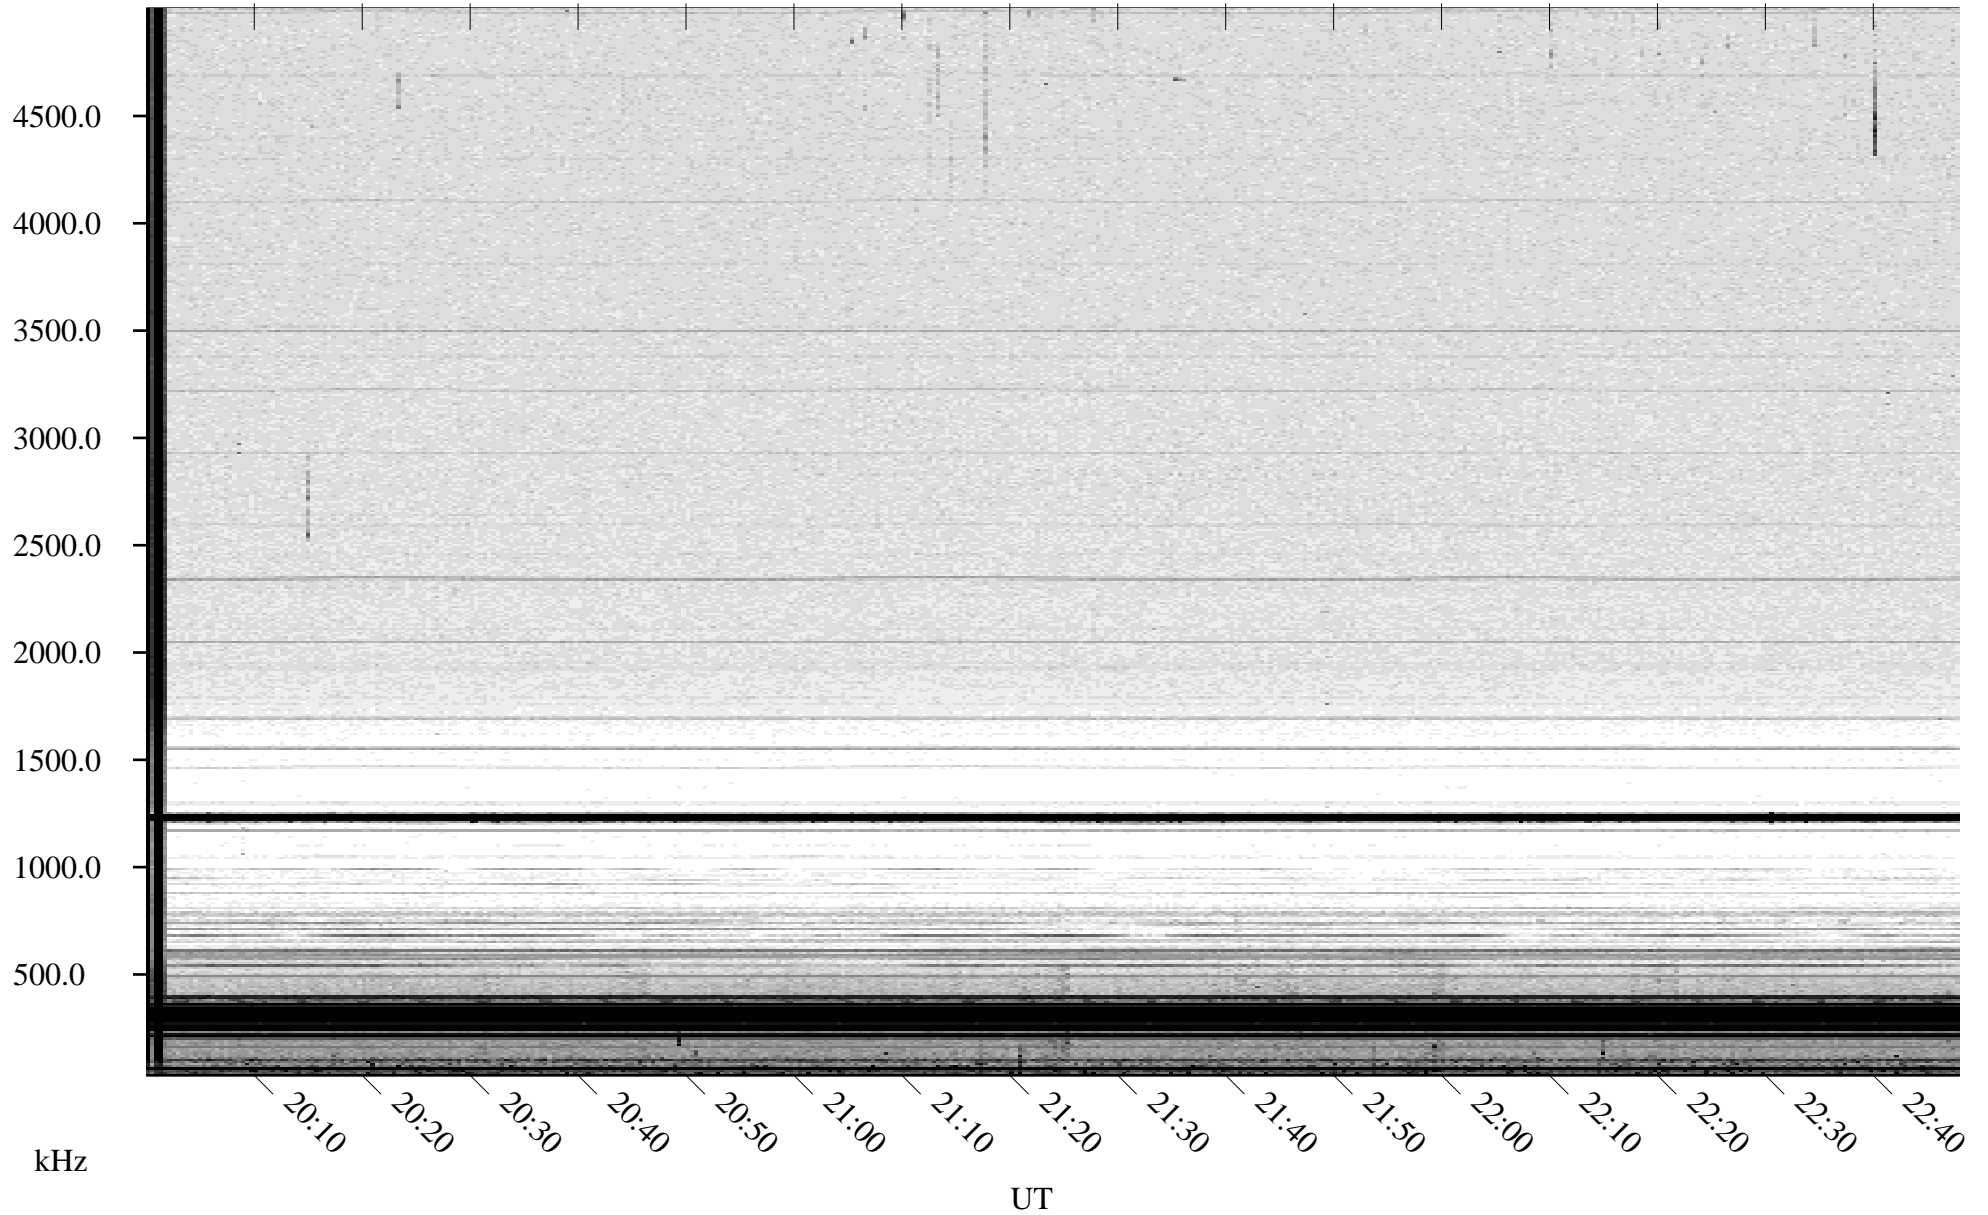

# 06/03/2009 Churchill, Manitoba

Linear Scale    Black = 161    White = 15

ch09154l.r00SUm max\_12

Page 1

# 06/03/2009 Churchill, Manitoba

Linear Scale    Black = 161    White = 15

ch09154l.r00SUm max\_12

Page 2

# 06/04/2009 Churchill, Manitoba

Linear Scale    Black = 161    White = 15

ch09154l.r00SUm max\_12

Page 3

# 06/04/2009 Churchill, Manitoba

Linear Scale    Black = 161    White = 15

ch09154l.r00SUm max\_12

Page 4