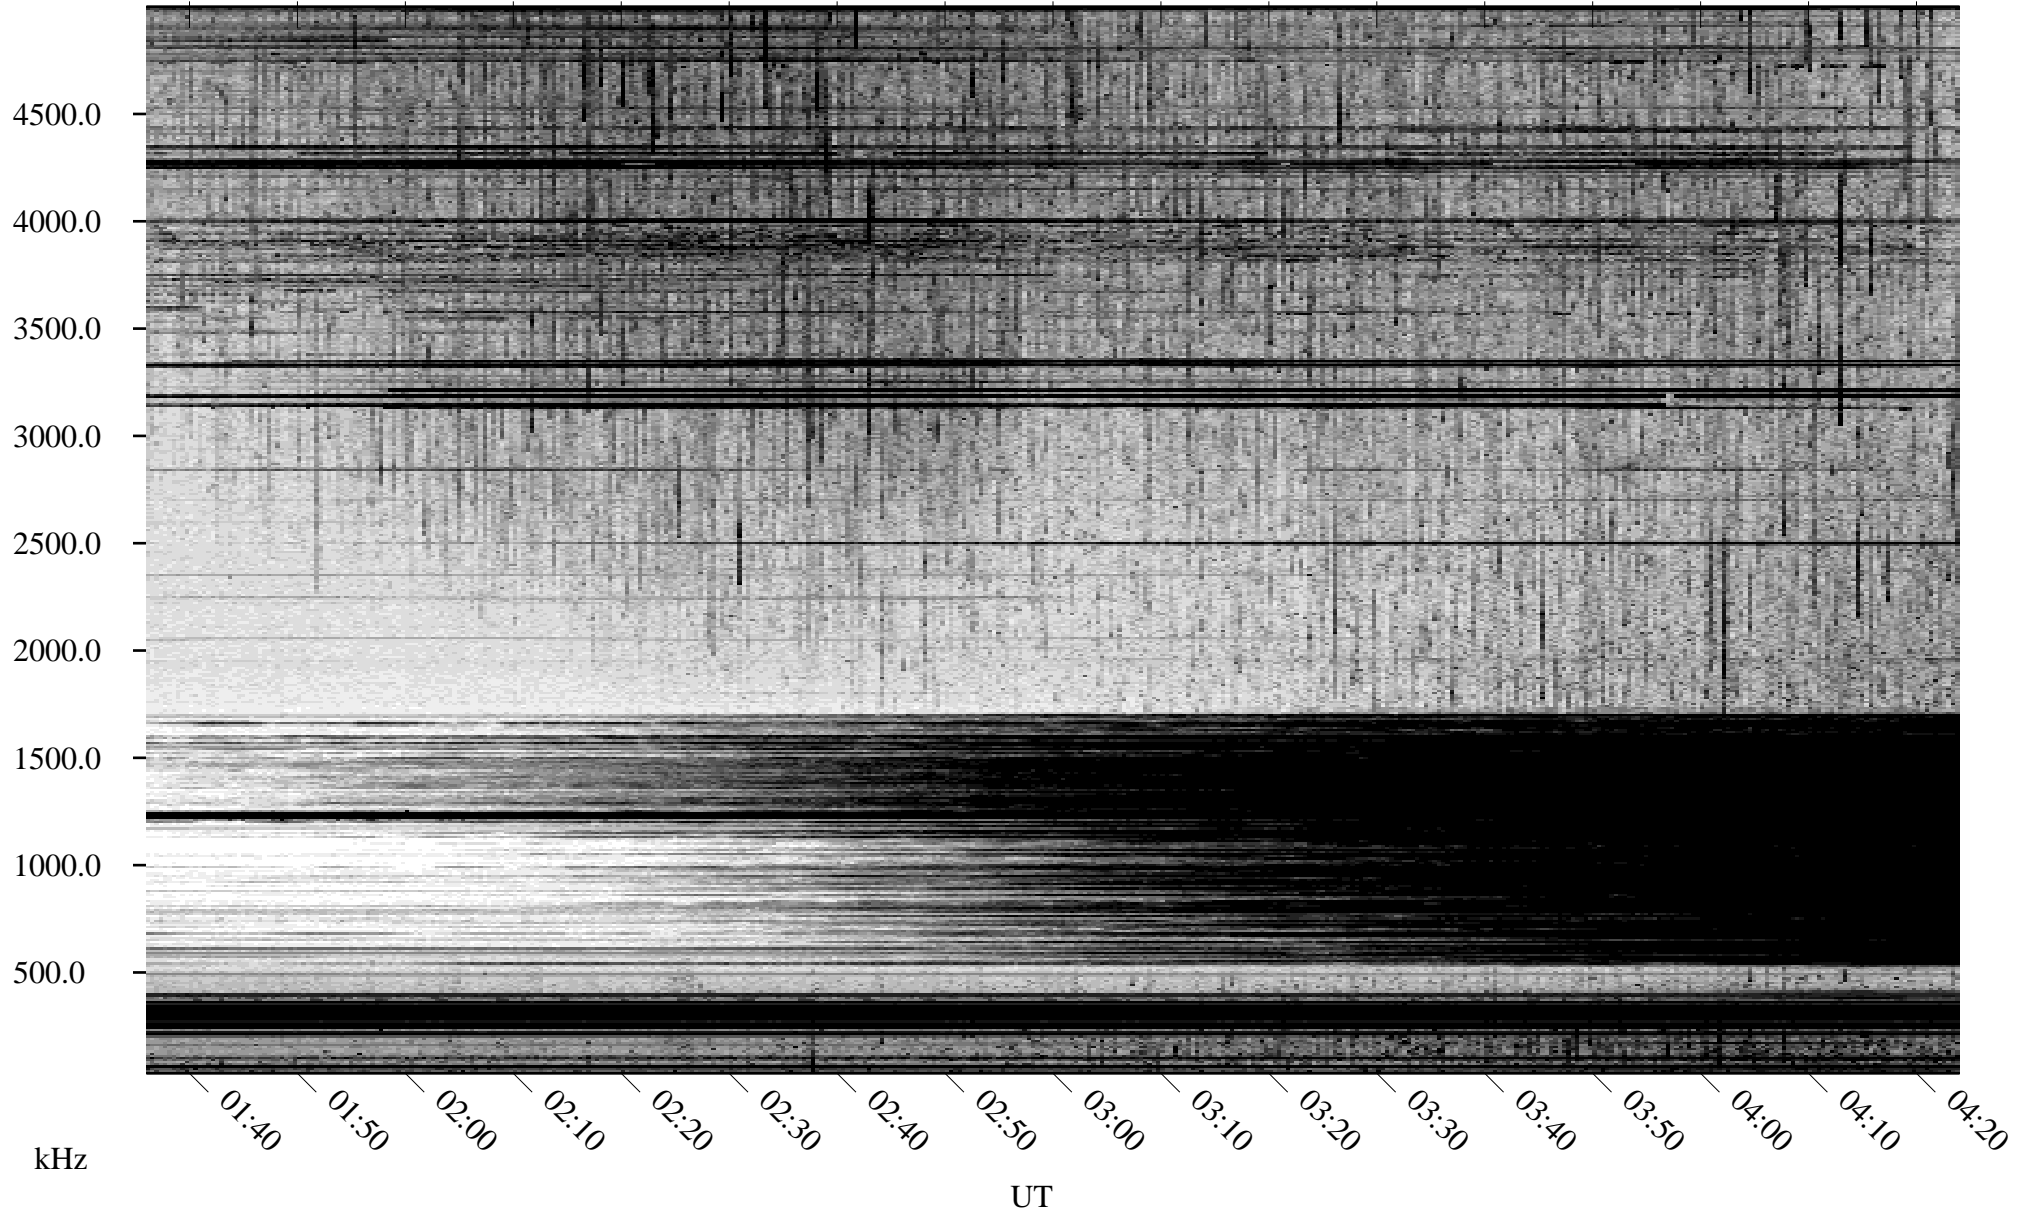

# 06/03/2009 Churchill, Manitoba

Linear Scale    Black = 161    White = 15

ch09154l.r00SUm max\_12

Page 1

# 06/03/2009 Churchill, Manitoba

Linear Scale    Black = 161    White = 15

ch09154l.r00SUm max\_12

Page 2

# 06/04/2009 Churchill, Manitoba

Linear Scale    Black = 161    White = 15

ch09154l.r00SUm max\_12

Page 3

# 06/04/2009 Churchill, Manitoba

Linear Scale    Black = 161    White = 15

ch09154l.r00SUm max\_12

Page 4