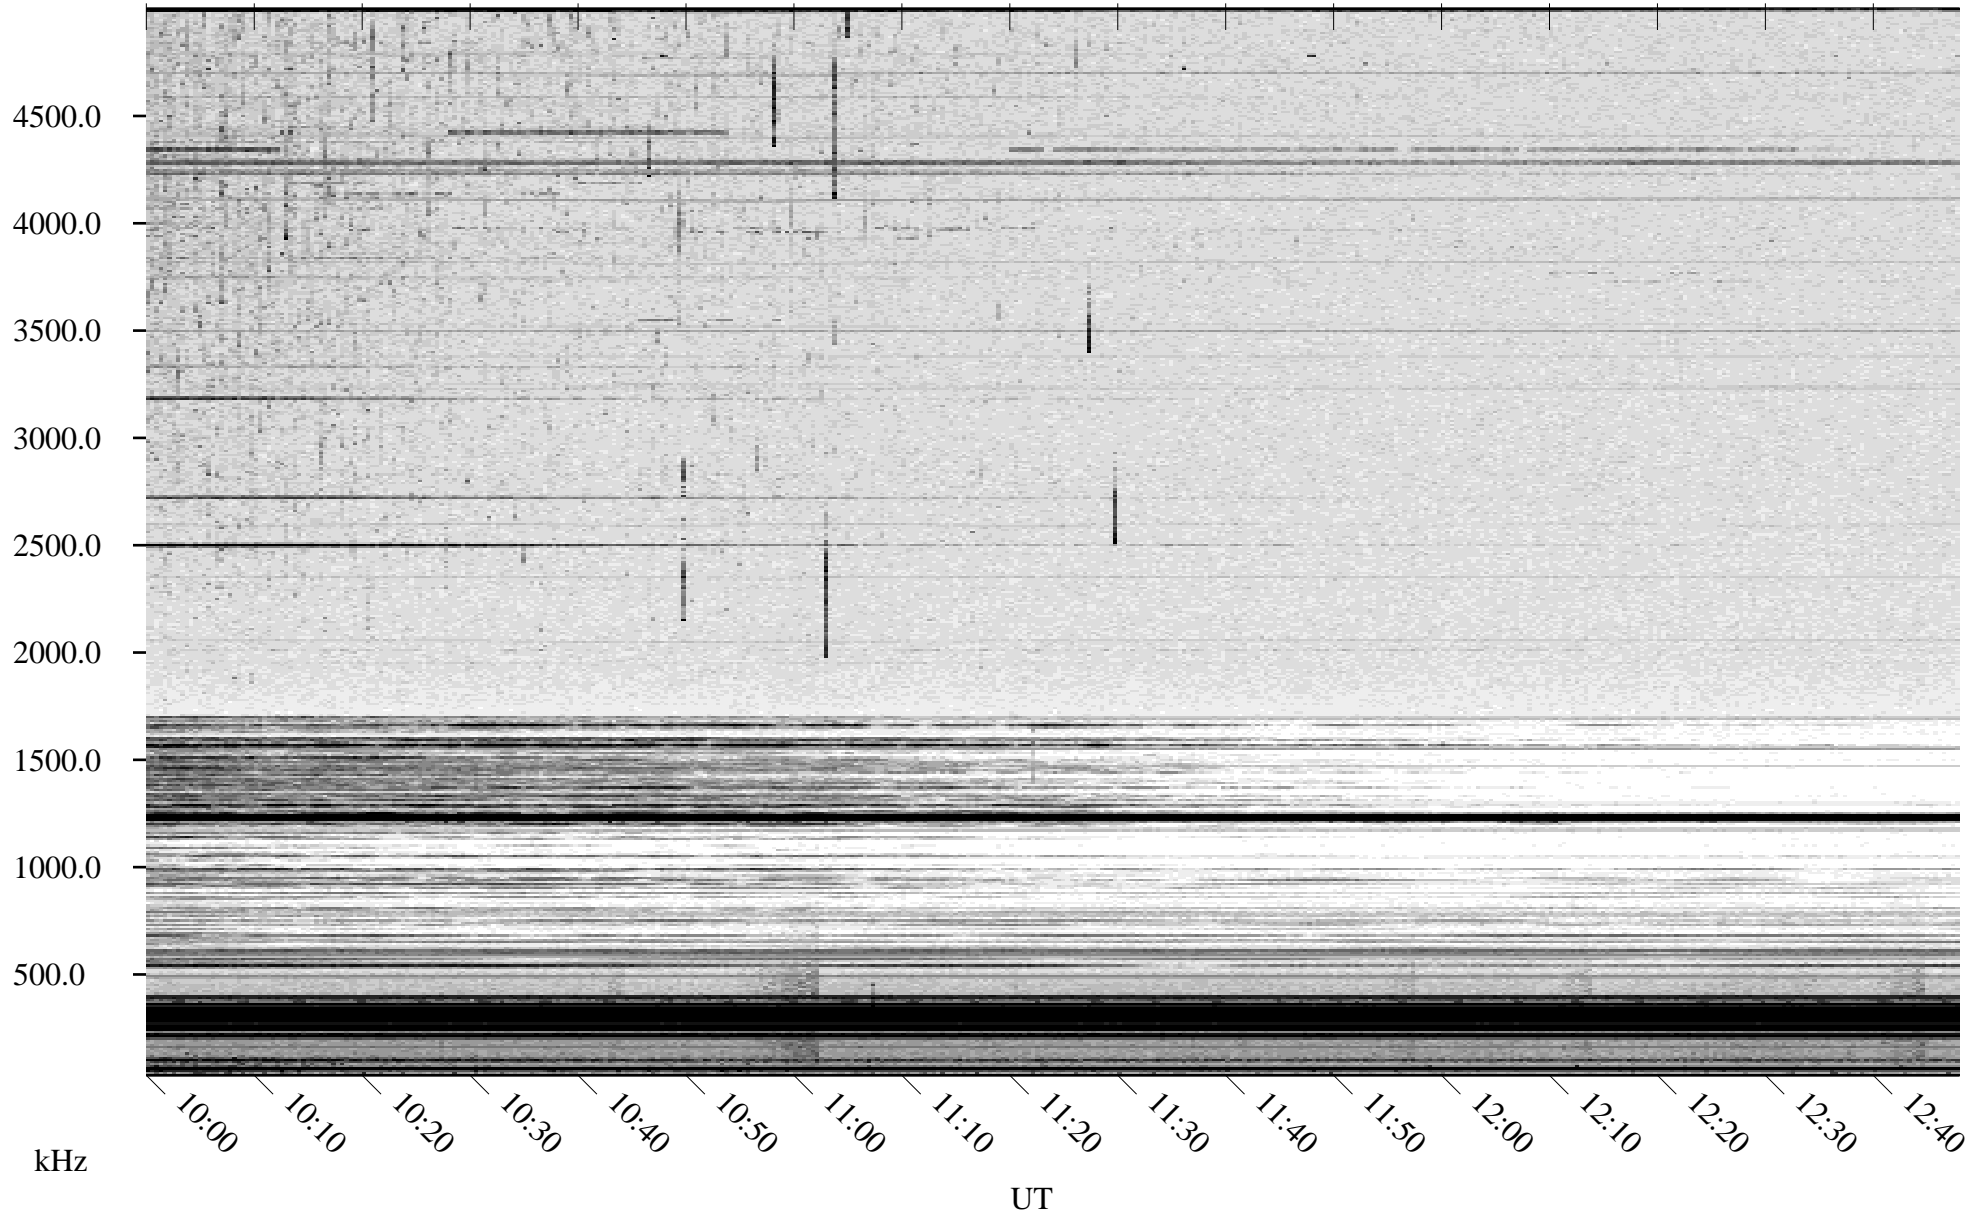

# 06/04/2009 Churchill, Manitoba

Linear Scale    Black = 161    White = 15

ch09154l.r00SUm max\_12

Page 5

# 06/04/2009 Churchill, Manitoba

Linear Scale    Black = 161    White = 15

ch09154l.r00SUm max\_12

Page 6

# 06/04/2009 Churchill, Manitoba

Linear Scale    Black = 161    White = 15

ch09154l.r00SUm max\_12

Page 7