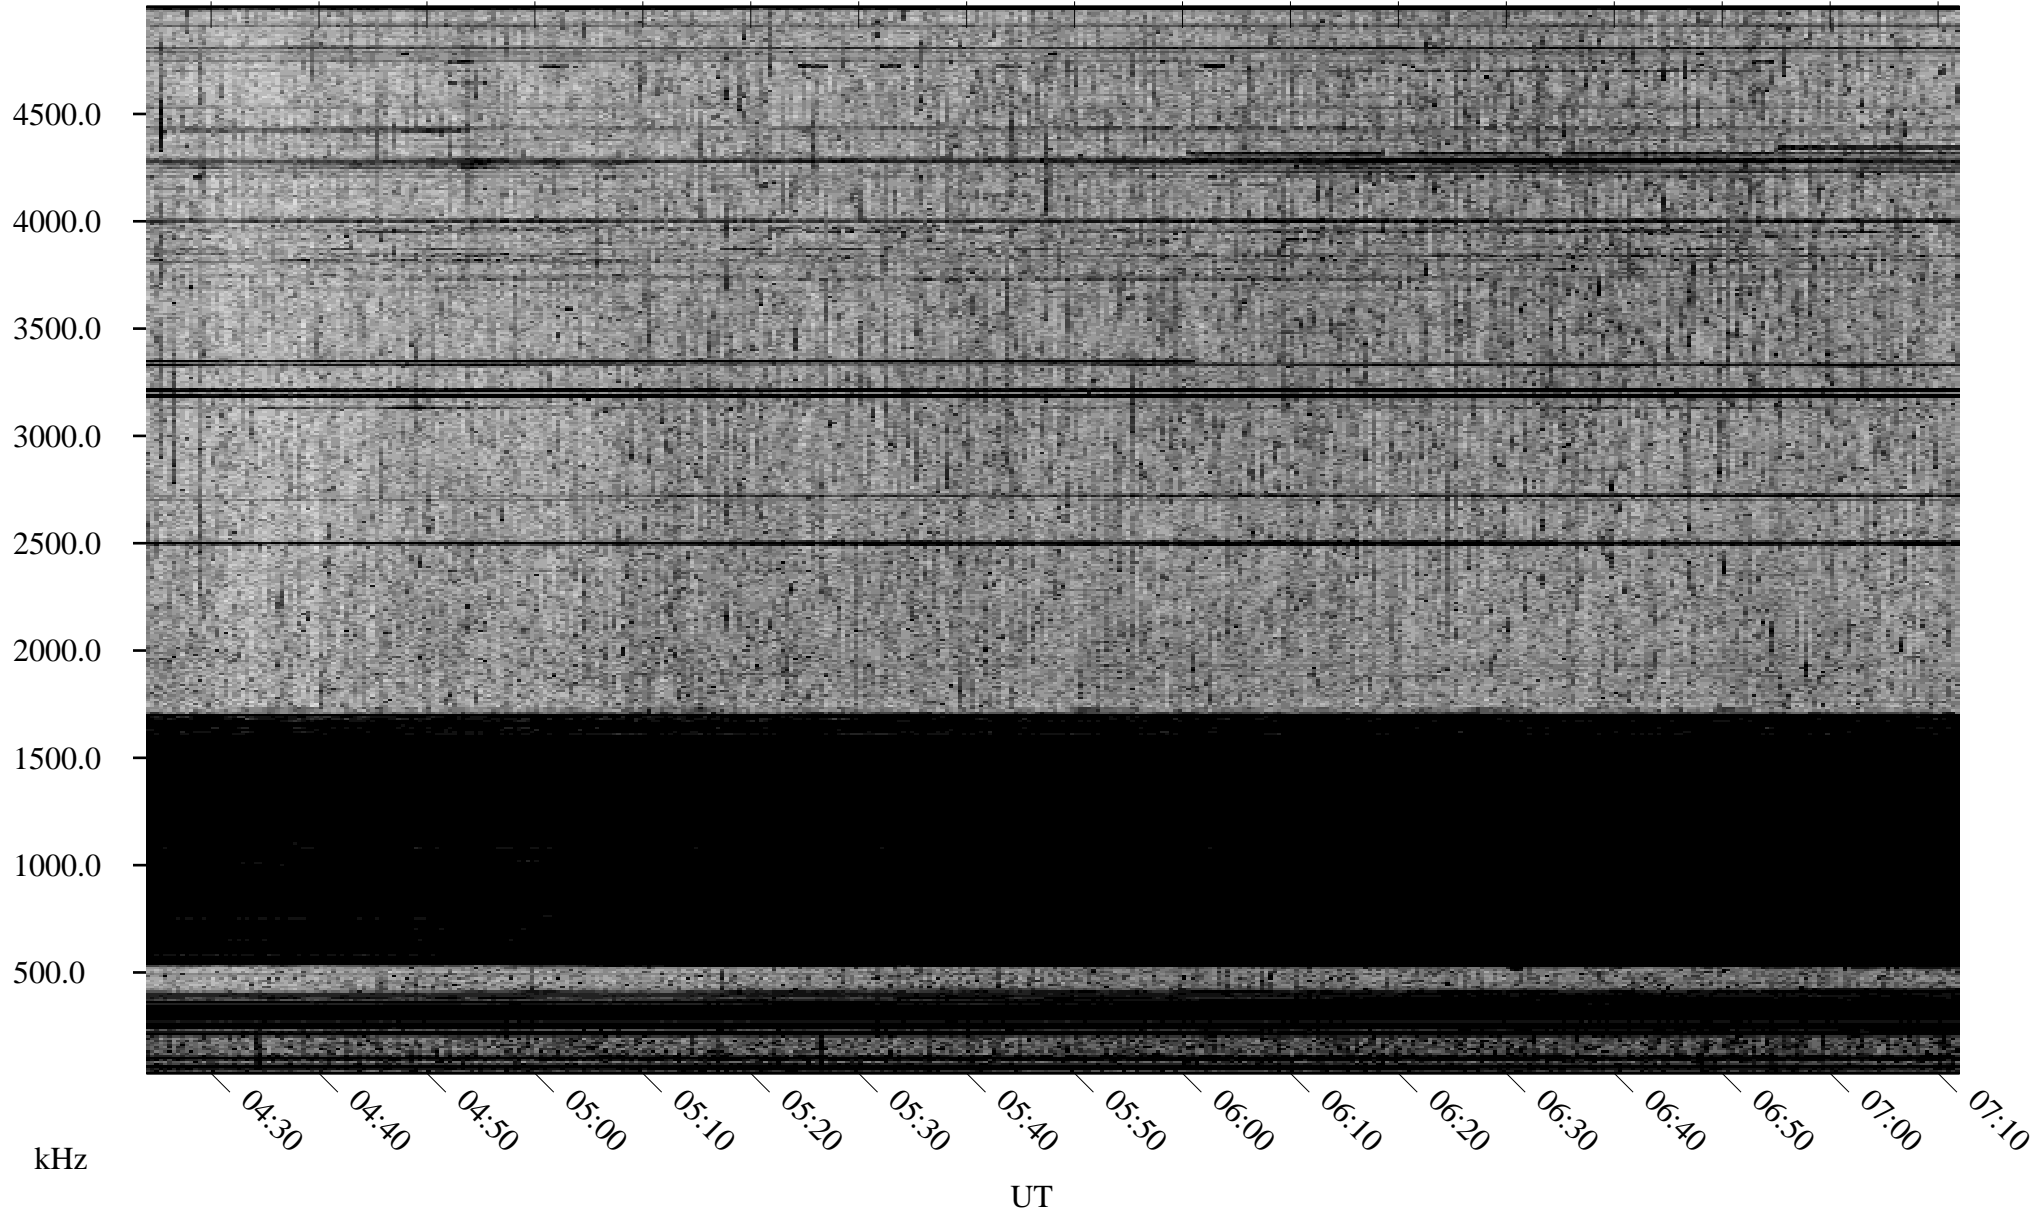

# 06/04/2009 Churchill, Manitoba

Linear Scale    Black = 161    White = 15

ch09154l.r00SUm max\_12

Page 3

# 06/04/2009 Churchill, Manitoba

Linear Scale    Black = 161    White = 15

ch09154l.r00SUm max\_12

Page 4