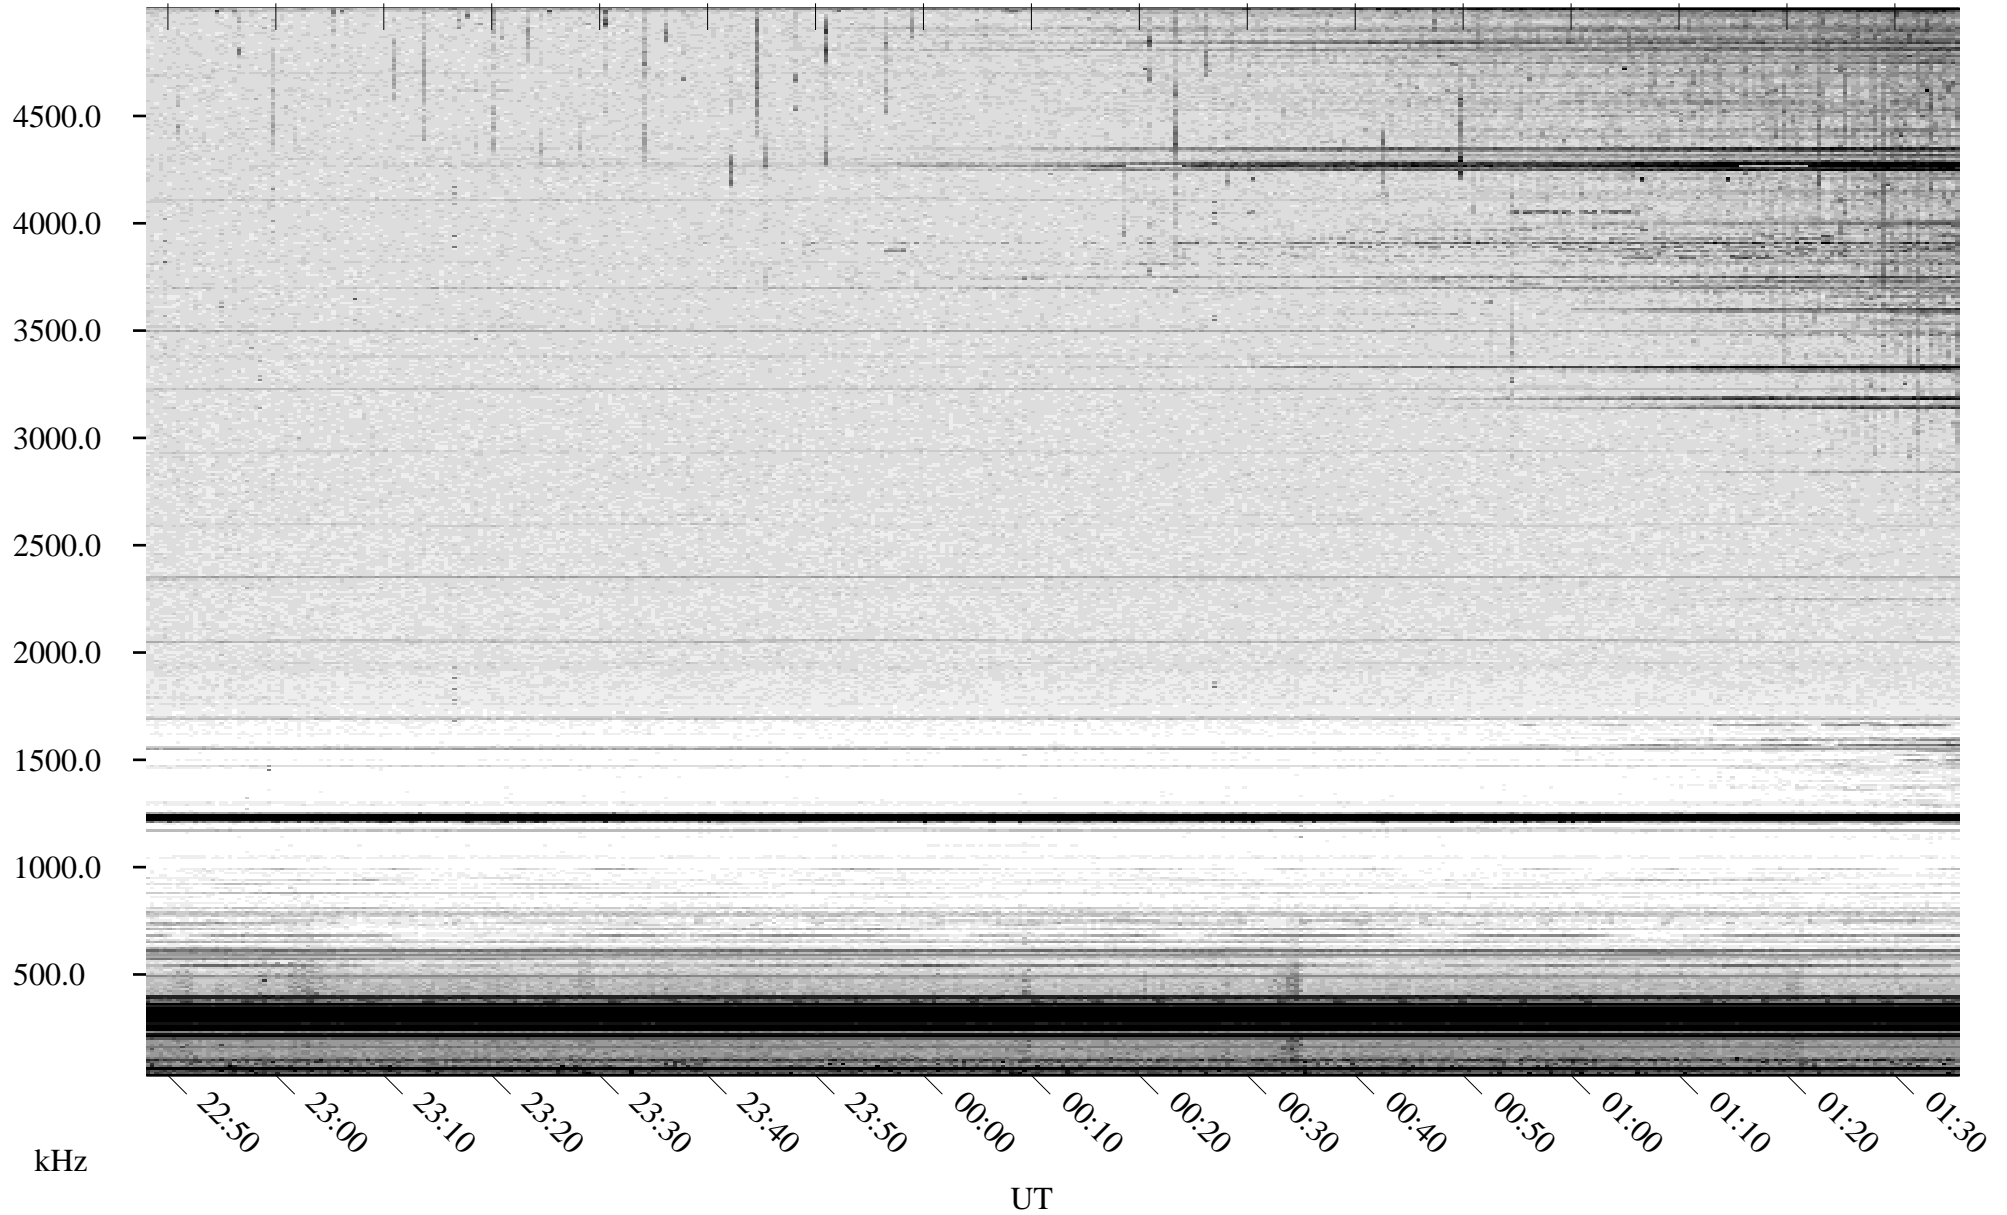

# 06/03/2009 Churchill, Manitoba

Linear Scale    Black = 161    White = 15

ch09154l.r00SUm max\_12

Page 1

# 06/03/2009 Churchill, Manitoba

Linear Scale    Black = 161    White = 15

ch09154l.r00SUm max\_12

Page 2

# 06/04/2009 Churchill, Manitoba

Linear Scale    Black = 161    White = 15

ch09154l.r00SUm max\_12

Page 3

# 06/04/2009 Churchill, Manitoba

Linear Scale    Black = 161    White = 15

ch09154l.r00SUm max\_12

Page 4