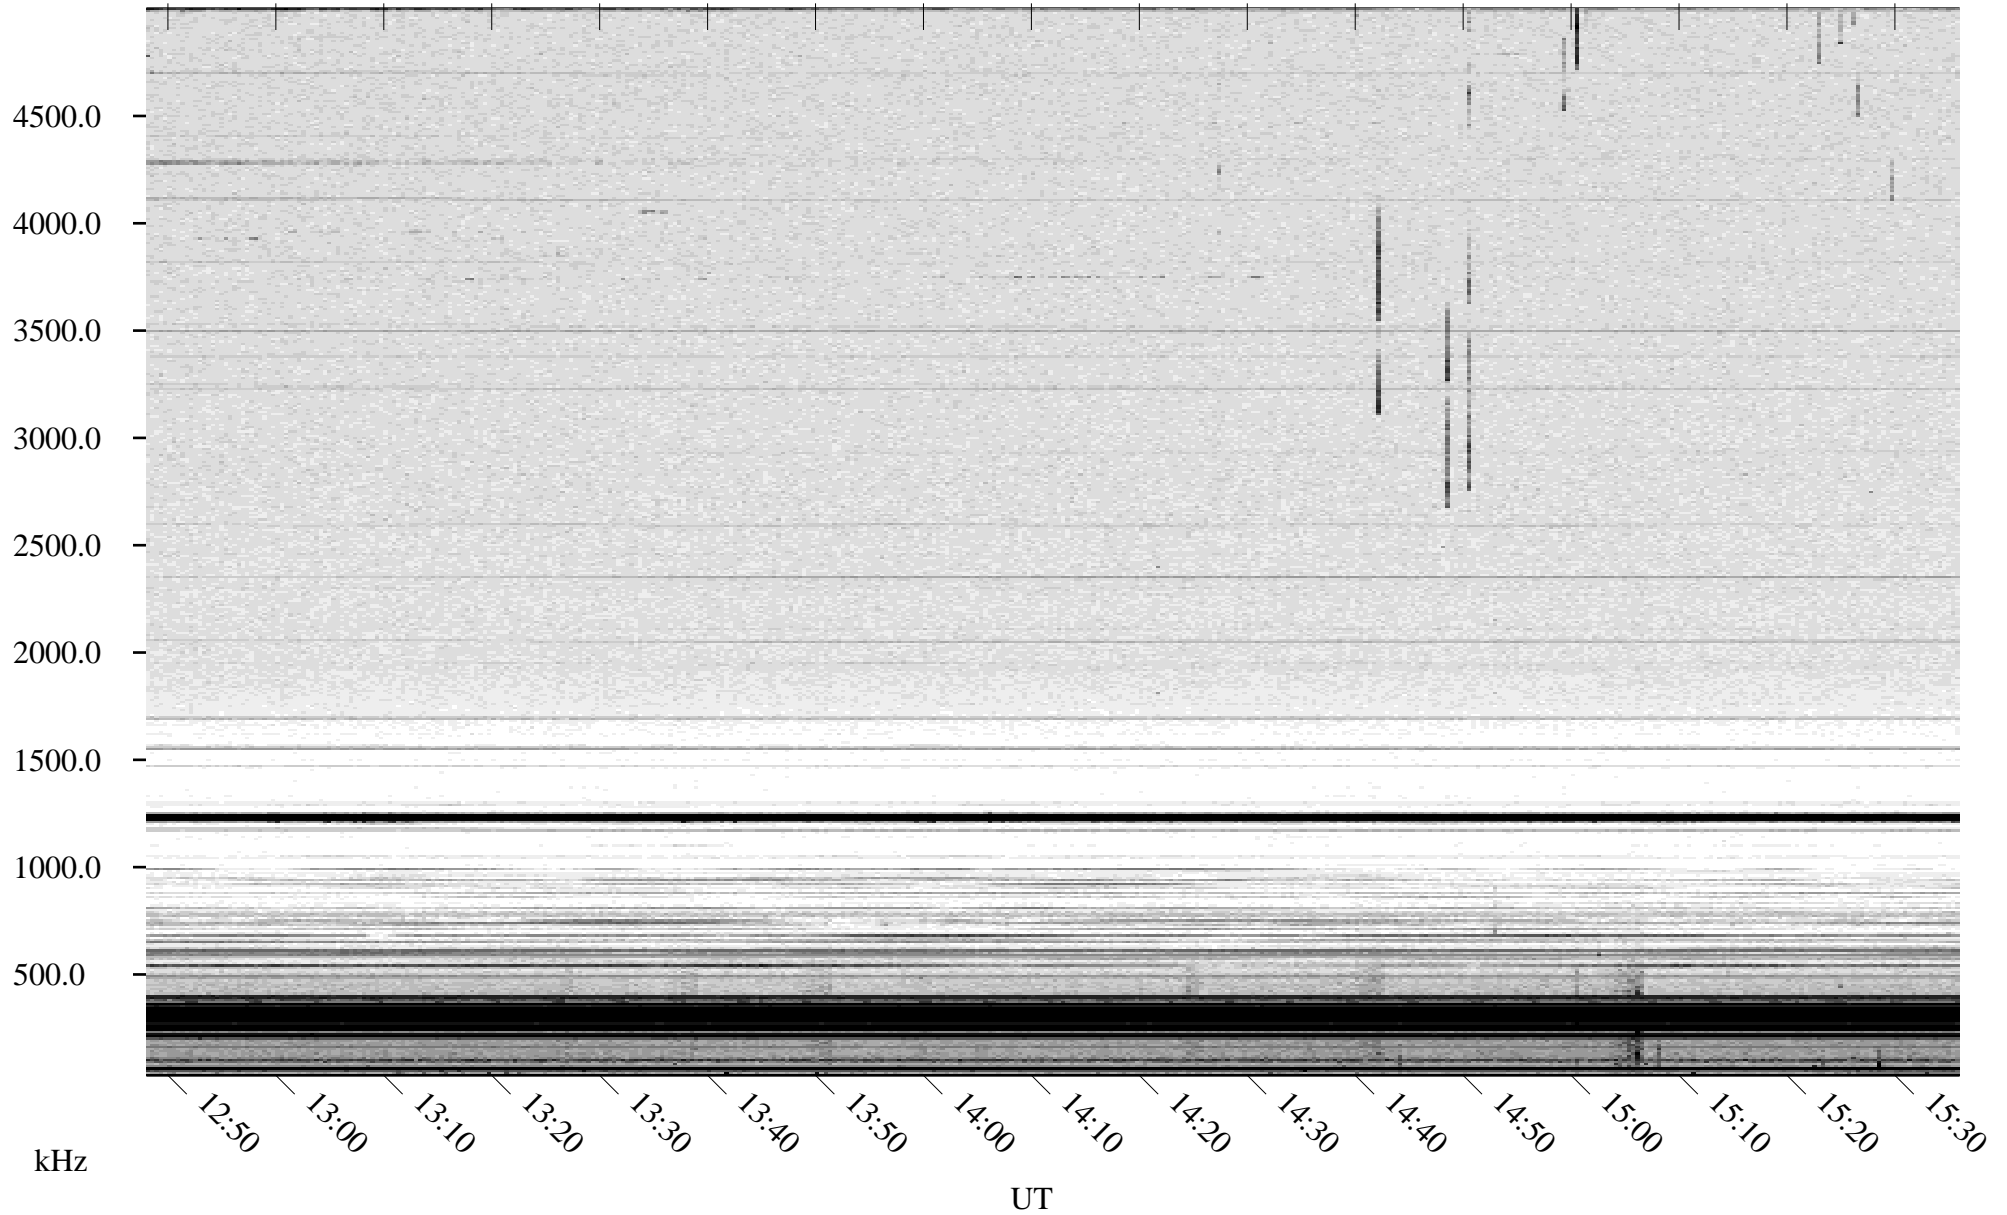

# 06/04/2009 Churchill, Manitoba

Linear Scale    Black = 161    White = 15

ch09154l.r00SUm max\_12

Page 5

# 06/04/2009 Churchill, Manitoba

Linear Scale    Black = 161    White = 15

ch09154l.r00SUm max\_12

Page 6

# 06/04/2009 Churchill, Manitoba

Linear Scale    Black = 161    White = 15

ch09154l.r00SUm max\_12

Page 7

# 06/04/2009 Churchill, Manitoba

Linear Scale    Black = 161    White = 15

ch09154l.r00SUm max\_12

Page 8