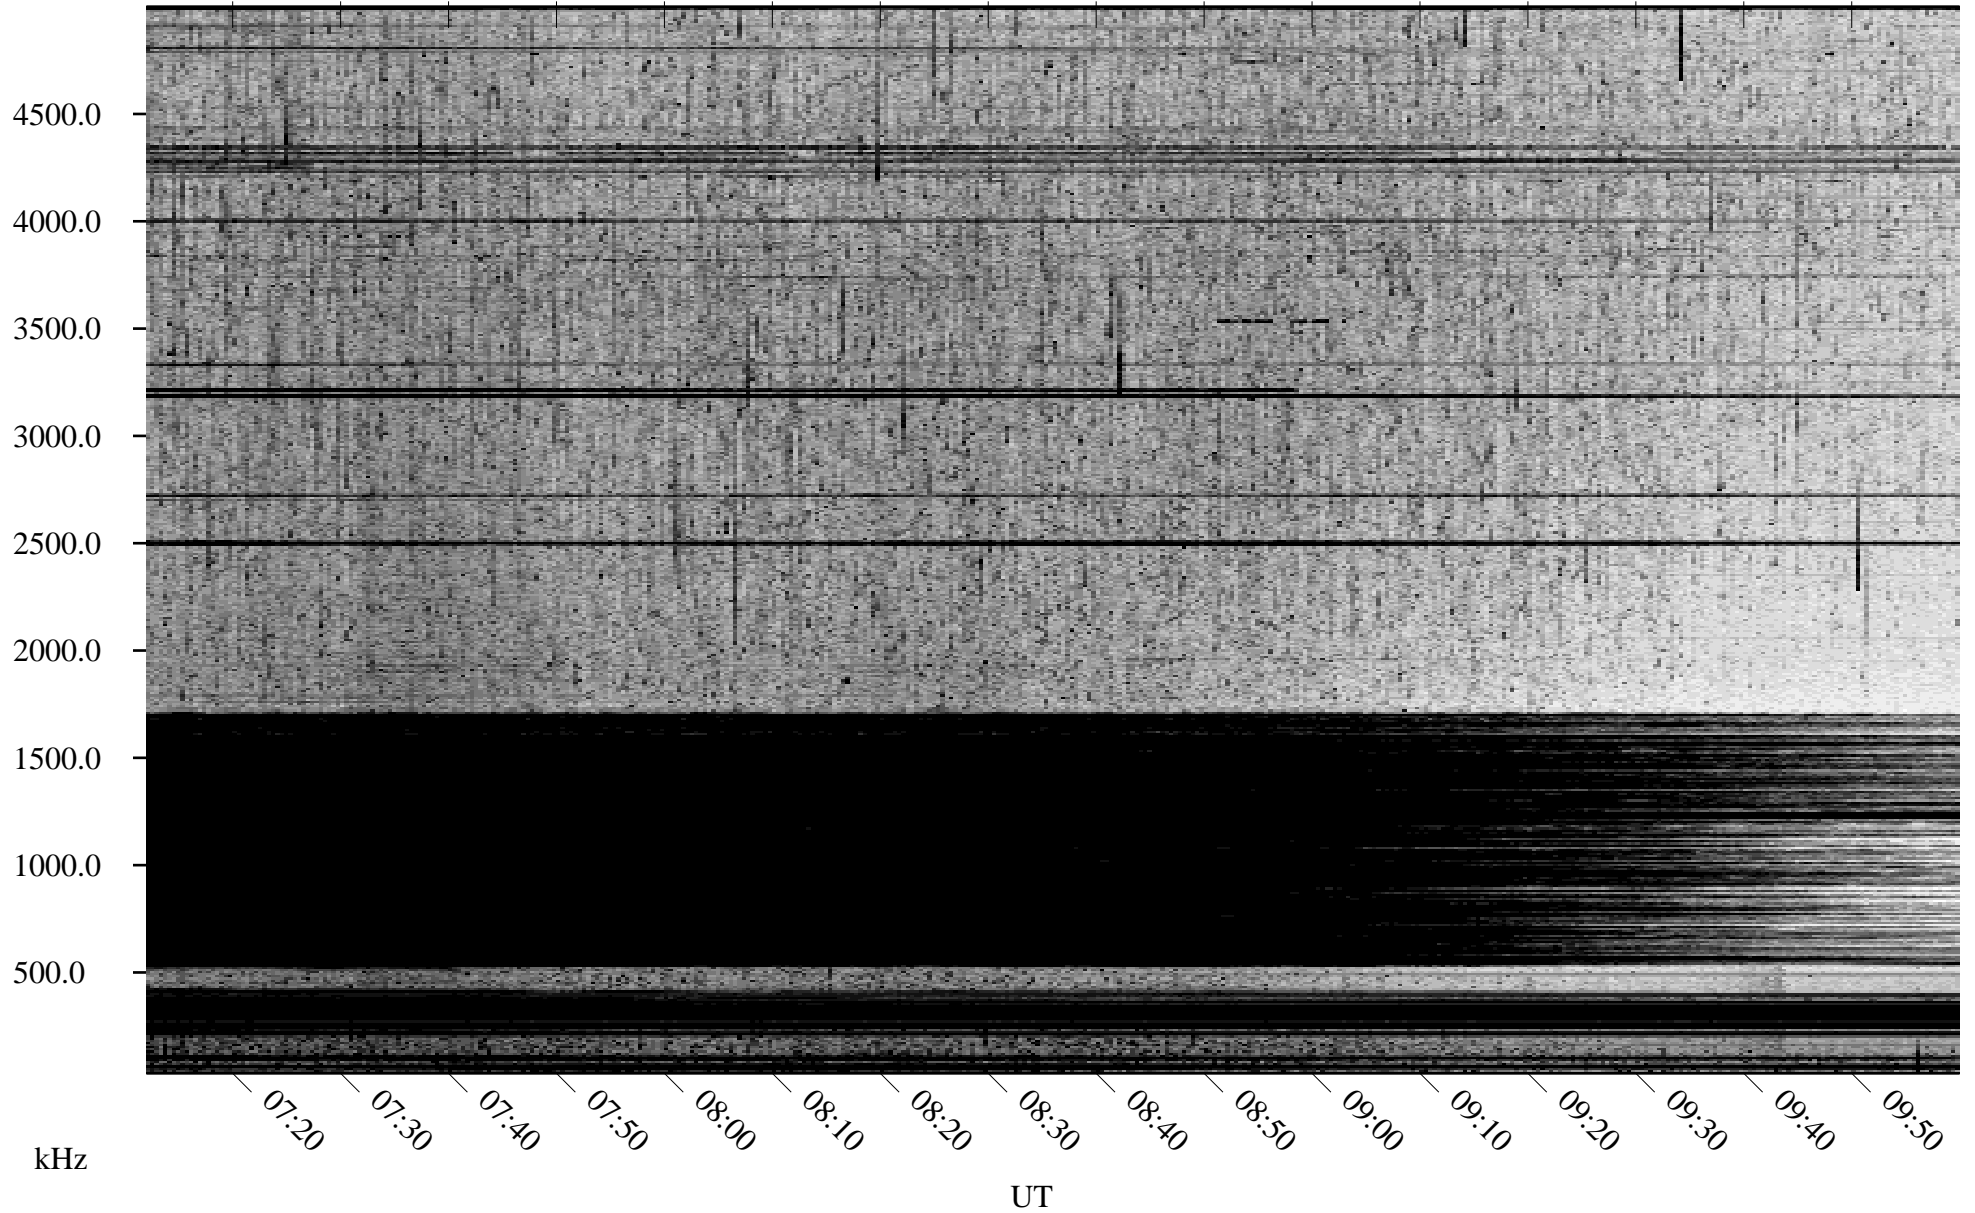

# 06/04/2009 Churchill, Manitoba

Linear Scale    Black = 161    White = 15

ch09154l.r00SUm max\_12

Page 4

# 06/04/2009 Churchill, Manitoba

Linear Scale    Black = 161    White = 15

ch09154l.r00SUm max\_12

Page 5