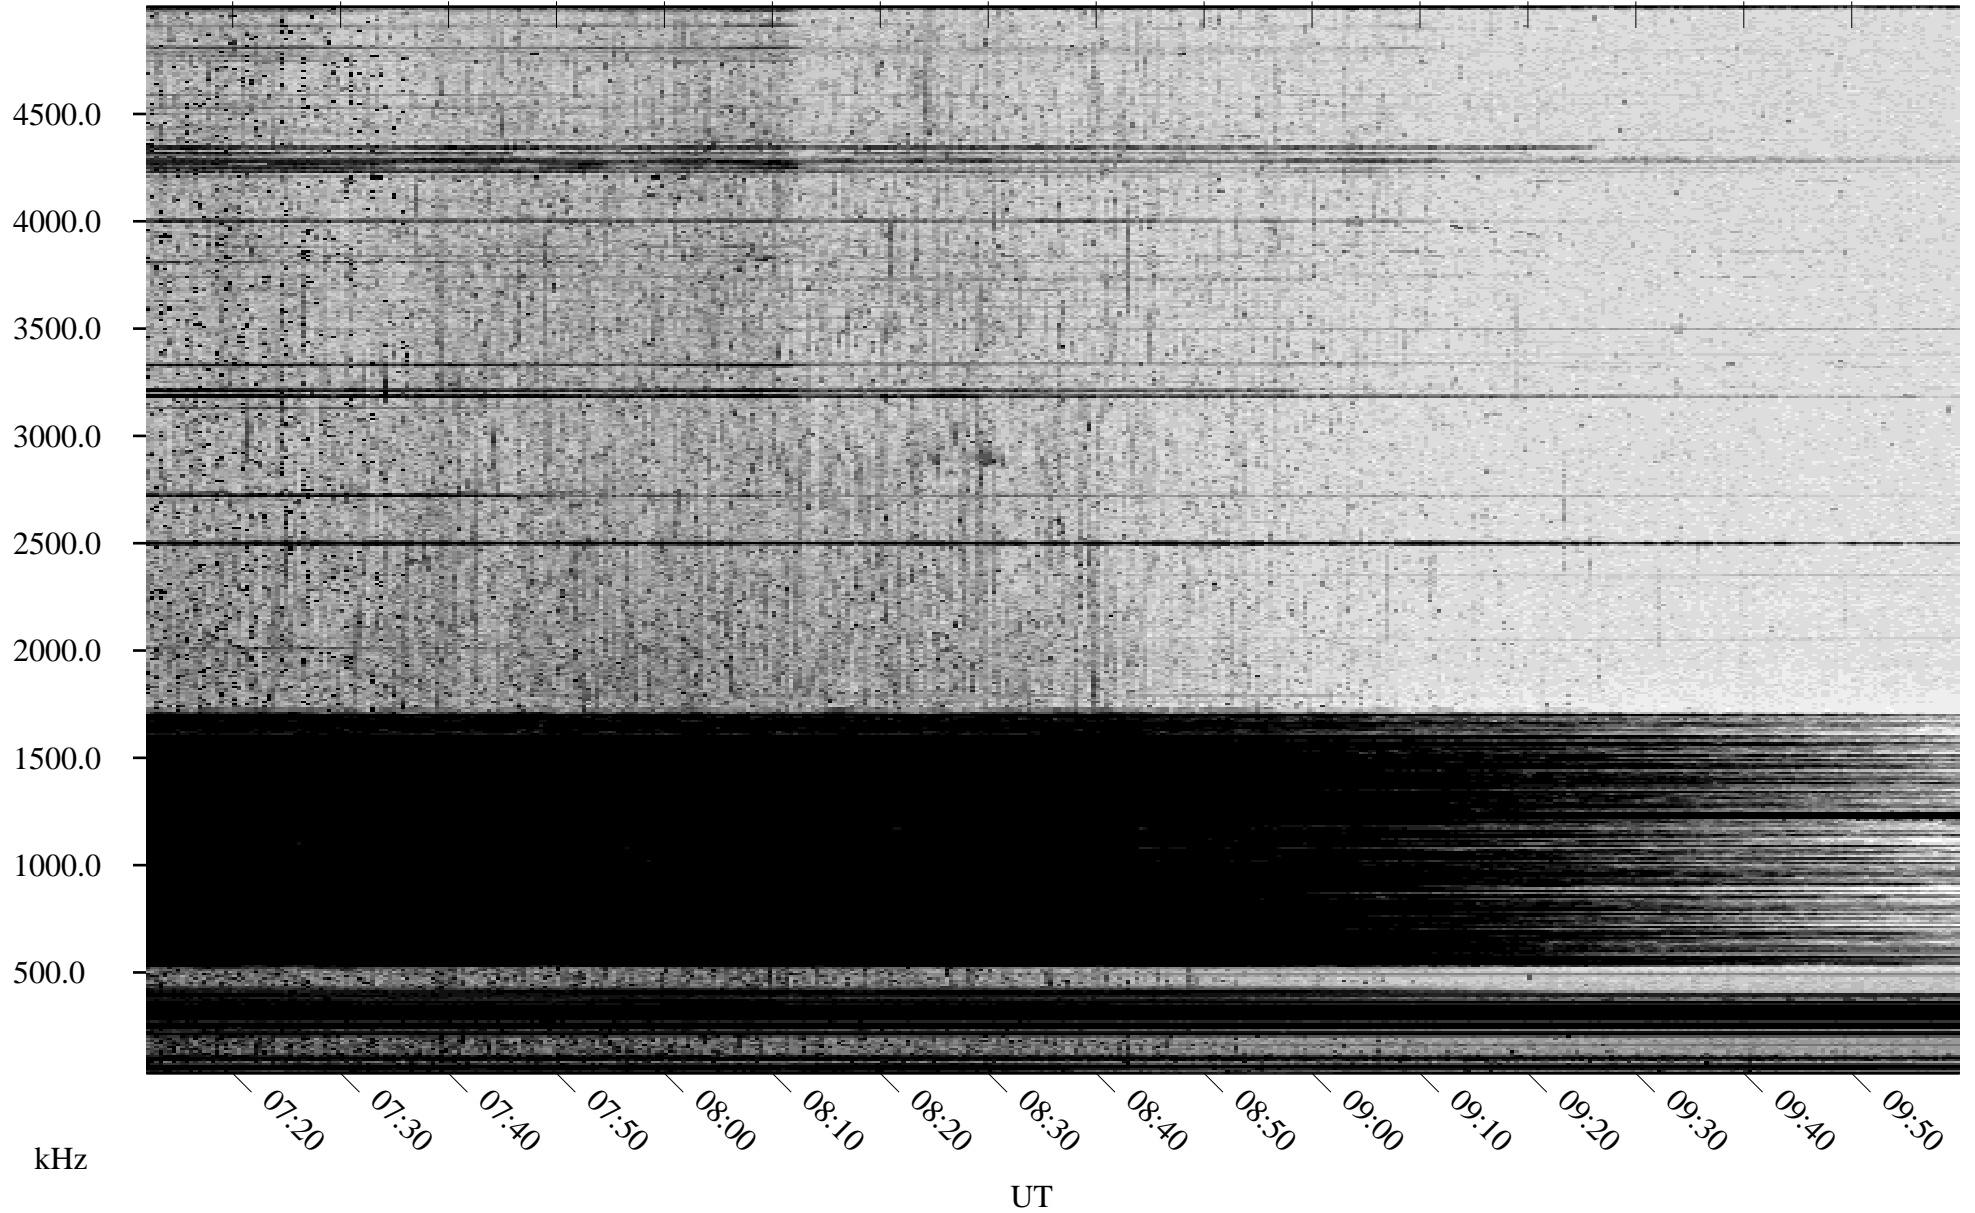

06/04/2009 Churchill, Manitoba

Linear Scale Black = 161 White = 15

ch091551.r00SUm max_12

Page 1

06/04/2009 Churchill, Manitoba

Linear Scale Black = 161 White = 15

ch091551.r00SUm max_12

Page 2

06/05/2009 Churchill, Manitoba

Linear Scale Black = 161 White = 15

ch091551.r00SUm max_12

Page 3

06/05/2009 Churchill, Manitoba

Linear Scale Black = 161 White = 15

ch091551.r00SUm max_12

Page 4

06/05/2009 Churchill, Manitoba

Linear Scale Black = 161 White = 15

ch091551.r00SUm max_12

Page 5

06/05/2009 Churchill, Manitoba

Linear Scale Black = 161 White = 15

ch091551.r00SUm max_12

Page 6

06/05/2009 Churchill, Manitoba

Linear Scale Black = 161 White = 15

ch091551.r00SUm max_12

Page 7

06/05/2009 Churchill, Manitoba

Linear Scale Black = 161 White = 15

ch091551.r00SUm max_12

Page 8