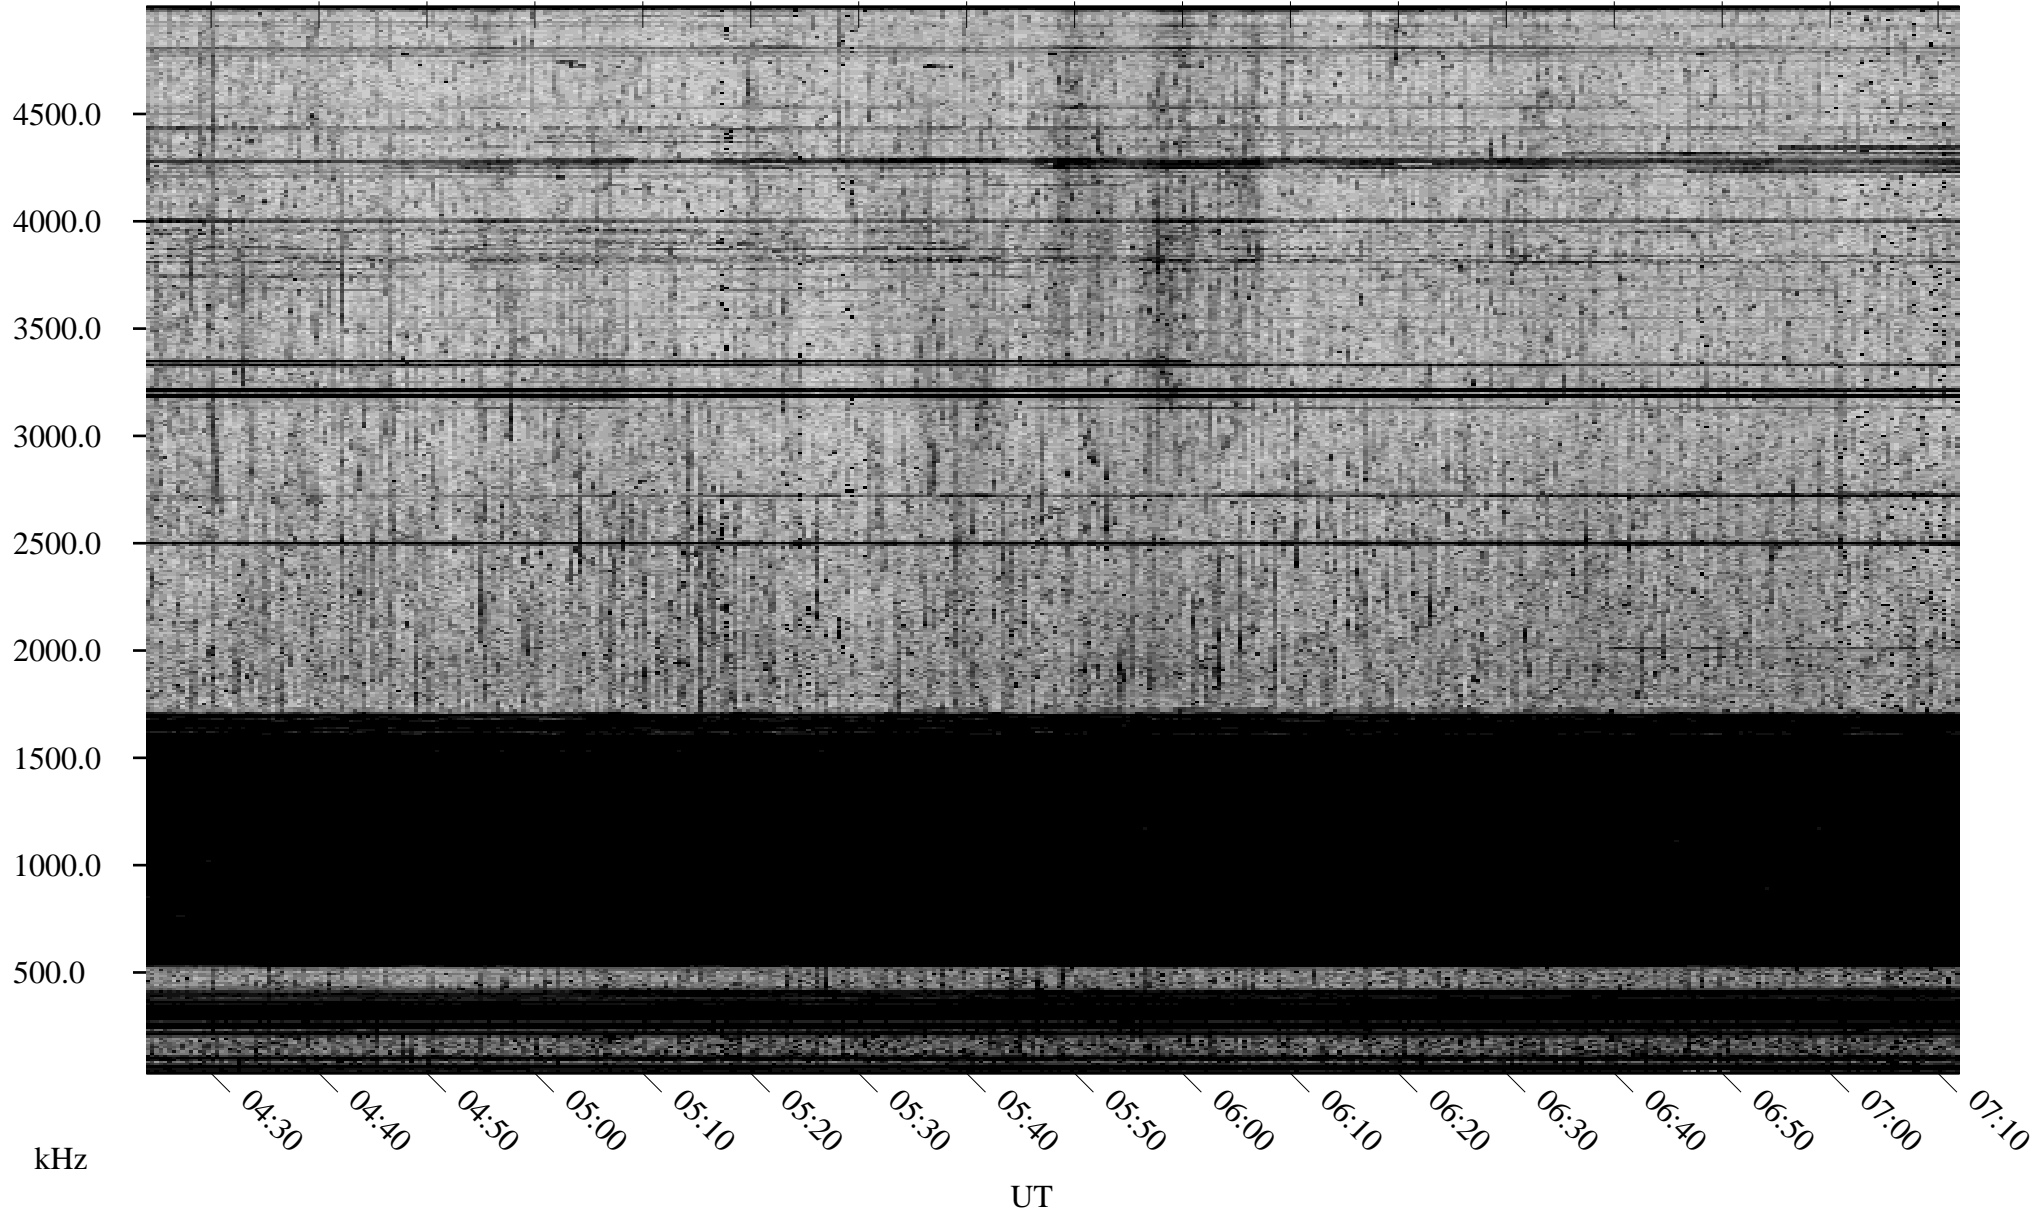

06/04/2009 Churchill, Manitoba

Linear Scale Black = 161 White = 15

ch091551.r00SUm max_12

Page 1

06/04/2009 Churchill, Manitoba

Linear Scale Black = 161 White = 15

ch091551.r00SUm max_12

Page 2

06/05/2009 Churchill, Manitoba

Linear Scale Black = 161 White = 15

ch091551.r00SUm max_12

Page 3

06/05/2009 Churchill, Manitoba

Linear Scale Black = 161 White = 15

ch091551.r00SUm max_12

Page 4

06/05/2009 Churchill, Manitoba

Linear Scale Black = 161 White = 15

ch091551.r00SUm max_12

Page 5

06/05/2009 Churchill, Manitoba

Linear Scale Black = 161 White = 15

ch091551.r00SUm max_12

Page 6

06/05/2009 Churchill, Manitoba

Linear Scale Black = 161 White = 15

ch091551.r00SUm max_12

Page 7

06/05/2009 Churchill, Manitoba

Linear Scale Black = 161 White = 15

ch091551.r00SUm max_12

Page 8