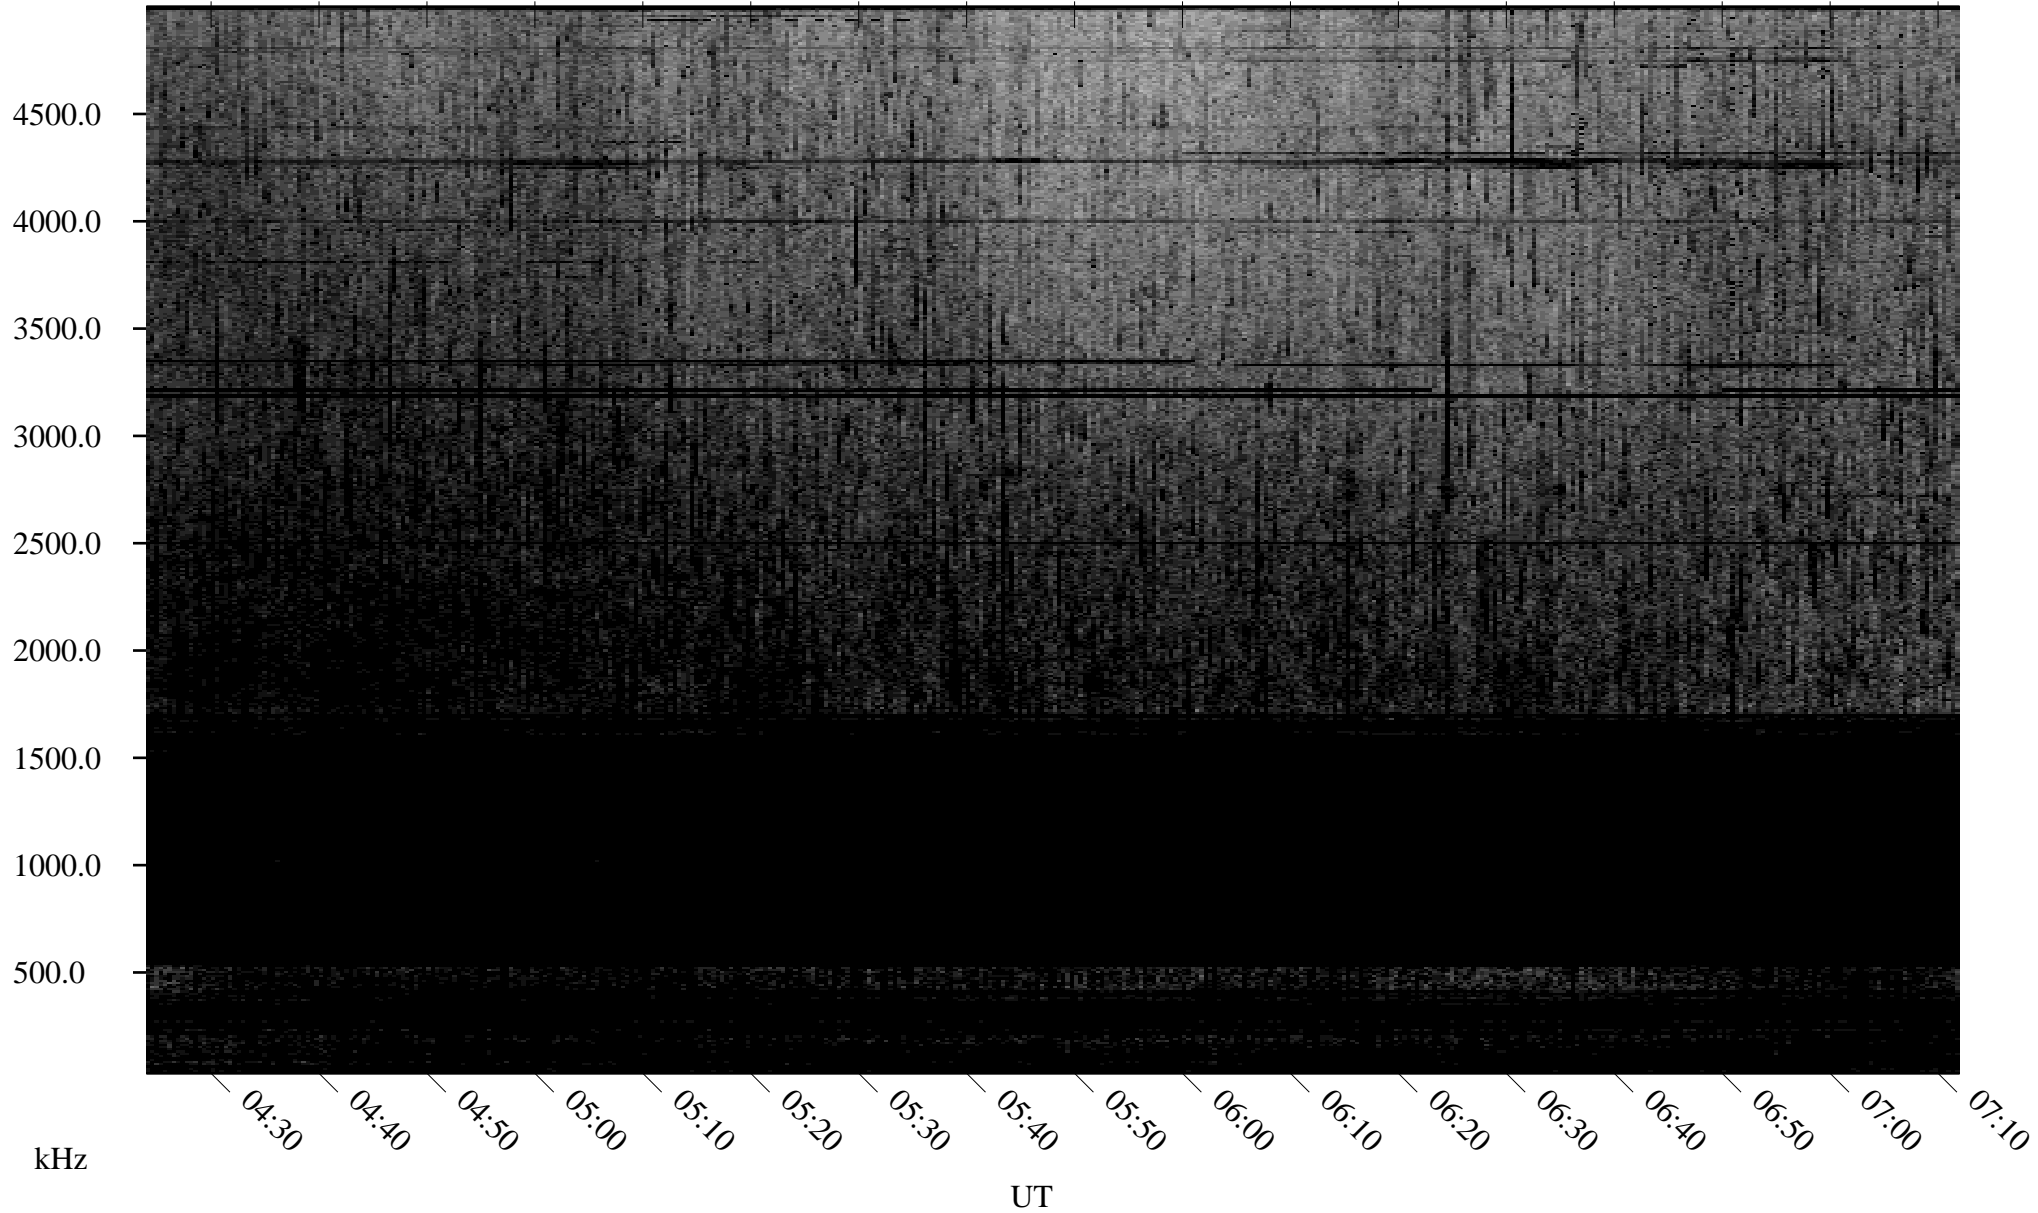

06/05/2009 Churchill, Manitoba

Linear Scale Black = 161 White = 15

ch09156l.r00SUm max_12

Page 1

06/05/2009 Churchill, Manitoba

Linear Scale Black = 161 White = 15

ch09156l.r00SUm max_12

Page 2

06/06/2009 Churchill, Manitoba

Linear Scale Black = 161 White = 15

ch09156l.r00SUm max_12

Page 3

06/06/2009 Churchill, Manitoba

Linear Scale Black = 161 White = 15

ch09156l.r00SUm max_12

Page 4

06/06/2009 Churchill, Manitoba

Linear Scale Black = 161 White = 15

ch09156l.r00SUm max_12

Page 5

06/06/2009 Churchill, Manitoba

Linear Scale Black = 161 White = 15

ch09156l.r00SUm max_12

Page 6

06/06/2009 Churchill, Manitoba

Linear Scale Black = 161 White = 15

ch09156l.r00SUm max_12

Page 7

06/06/2009 Churchill, Manitoba

Linear Scale Black = 161 White = 15

ch09156l.r00SUm max_12

Page 8