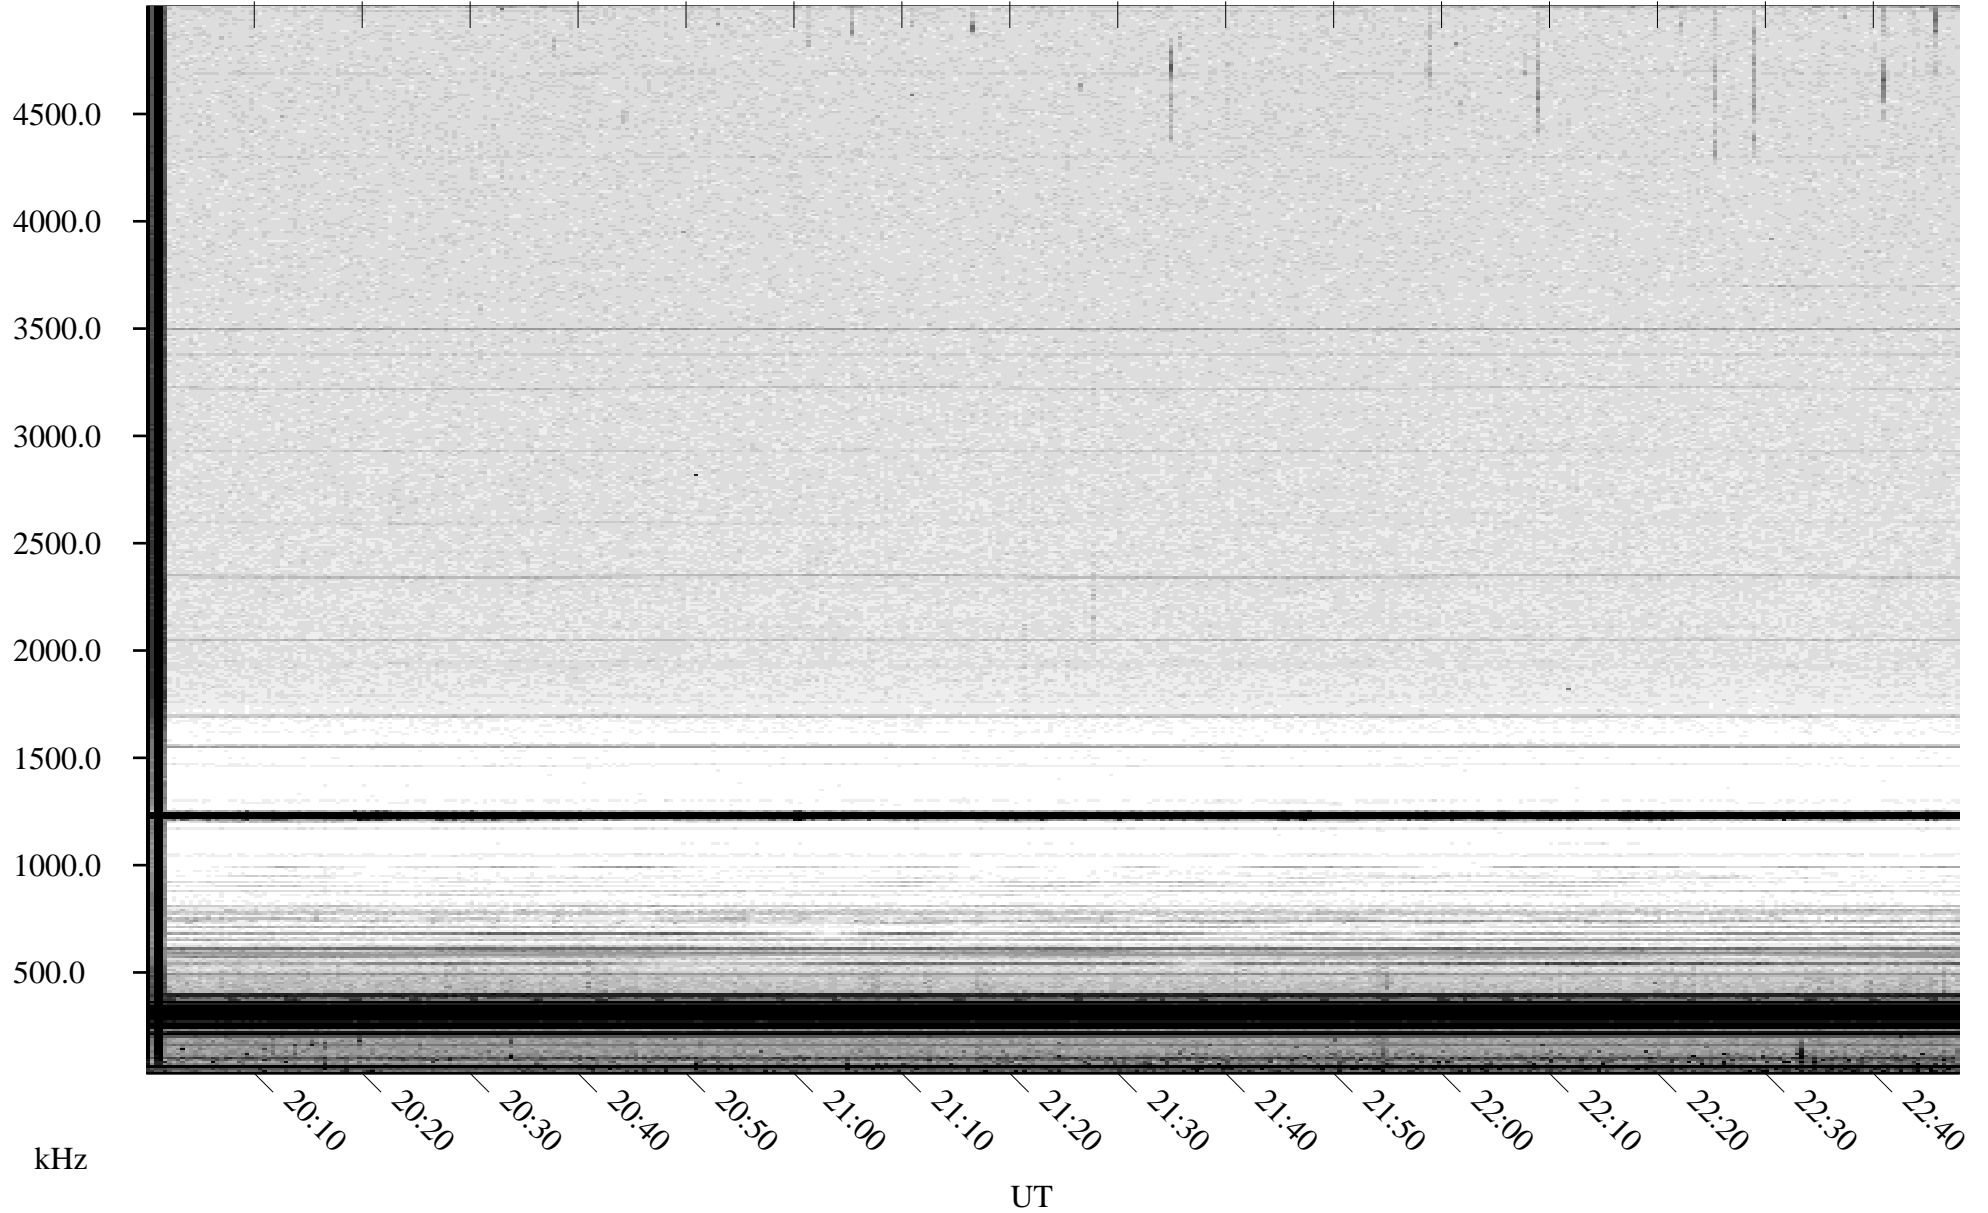

06/05/2009 Churchill, Manitoba

Linear Scale Black = 161 White = 15

ch09156l.r00SUm max_12

Page 1

06/05/2009 Churchill, Manitoba

Linear Scale Black = 161 White = 15

ch09156l.r00SUm max_12

Page 2

06/06/2009 Churchill, Manitoba

Linear Scale Black = 161 White = 15

ch09156l.r00SUm max_12

Page 3

06/06/2009 Churchill, Manitoba

Linear Scale Black = 161 White = 15

ch09156l.r00SUm max_12

Page 4

06/06/2009 Churchill, Manitoba

Linear Scale Black = 161 White = 15

ch09156l.r00SUm max_12

Page 5

06/06/2009 Churchill, Manitoba

Linear Scale Black = 161 White = 15

ch09156l.r00SUm max_12

Page 6

06/06/2009 Churchill, Manitoba

Linear Scale Black = 161 White = 15

ch09156l.r00SUm max_12

Page 7

06/06/2009 Churchill, Manitoba

Linear Scale Black = 161 White = 15

ch09156l.r00SUm max_12

Page 8