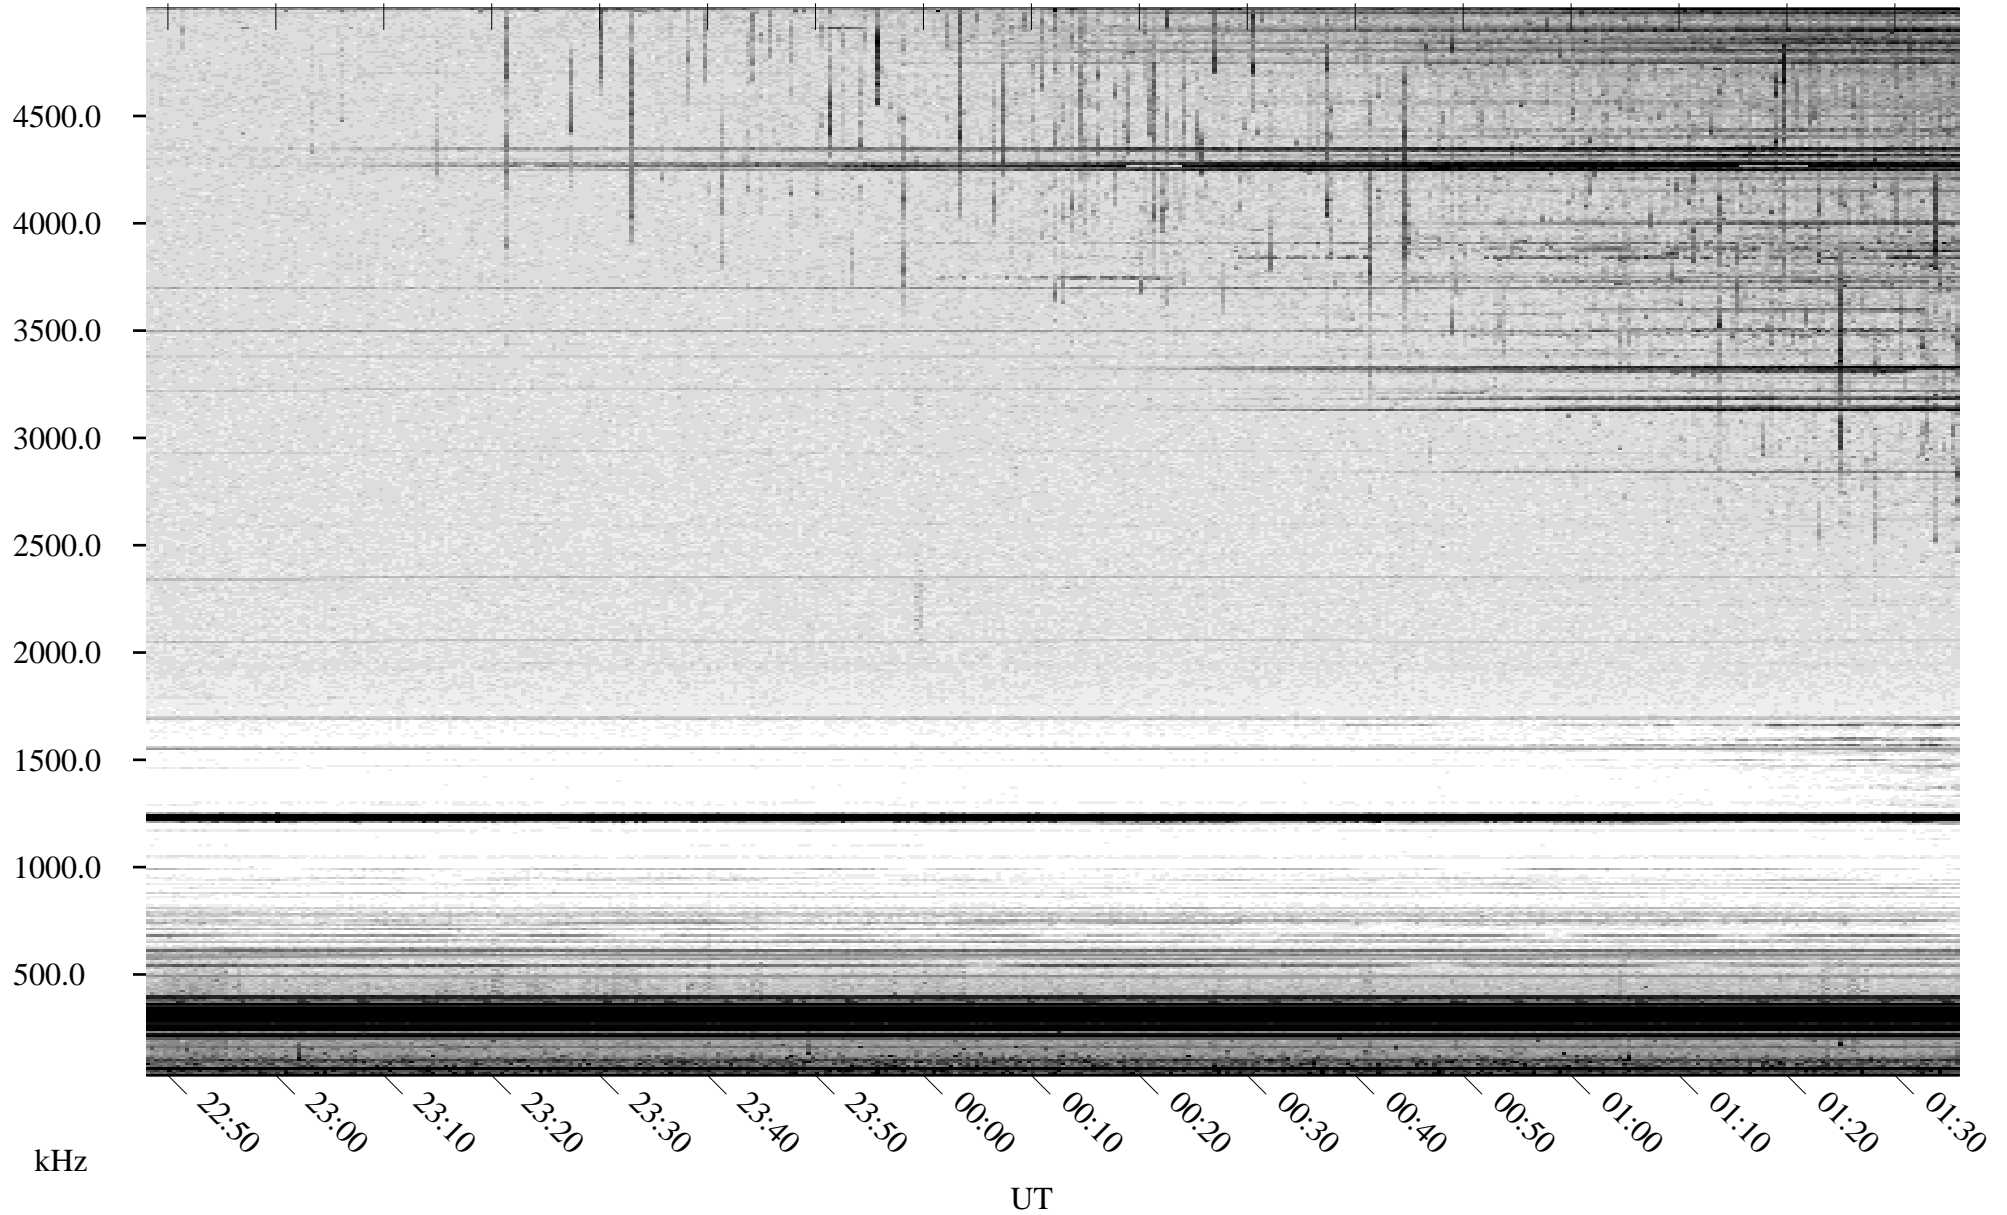

06/05/2009 Churchill, Manitoba

Linear Scale Black = 161 White = 15

ch09156l.r00SUm max_12

Page 1

06/05/2009 Churchill, Manitoba

Linear Scale Black = 161 White = 15

ch09156l.r00SUm max_12

Page 2

06/06/2009 Churchill, Manitoba

Linear Scale Black = 161 White = 15

ch09156l.r00SUm max_12

Page 3

06/06/2009 Churchill, Manitoba

Linear Scale Black = 161 White = 15

ch09156l.r00SUm max_12

Page 4

06/06/2009 Churchill, Manitoba

Linear Scale Black = 161 White = 15

ch09156l.r00SUm max_12

Page 5

06/06/2009 Churchill, Manitoba

Linear Scale Black = 161 White = 15

ch09156l.r00SUm max_12

Page 6

06/06/2009 Churchill, Manitoba

Linear Scale Black = 161 White = 15

ch09156l.r00SUm max_12

Page 7

06/06/2009 Churchill, Manitoba

Linear Scale Black = 161 White = 15

ch09156l.r00SUm max_12

Page 8