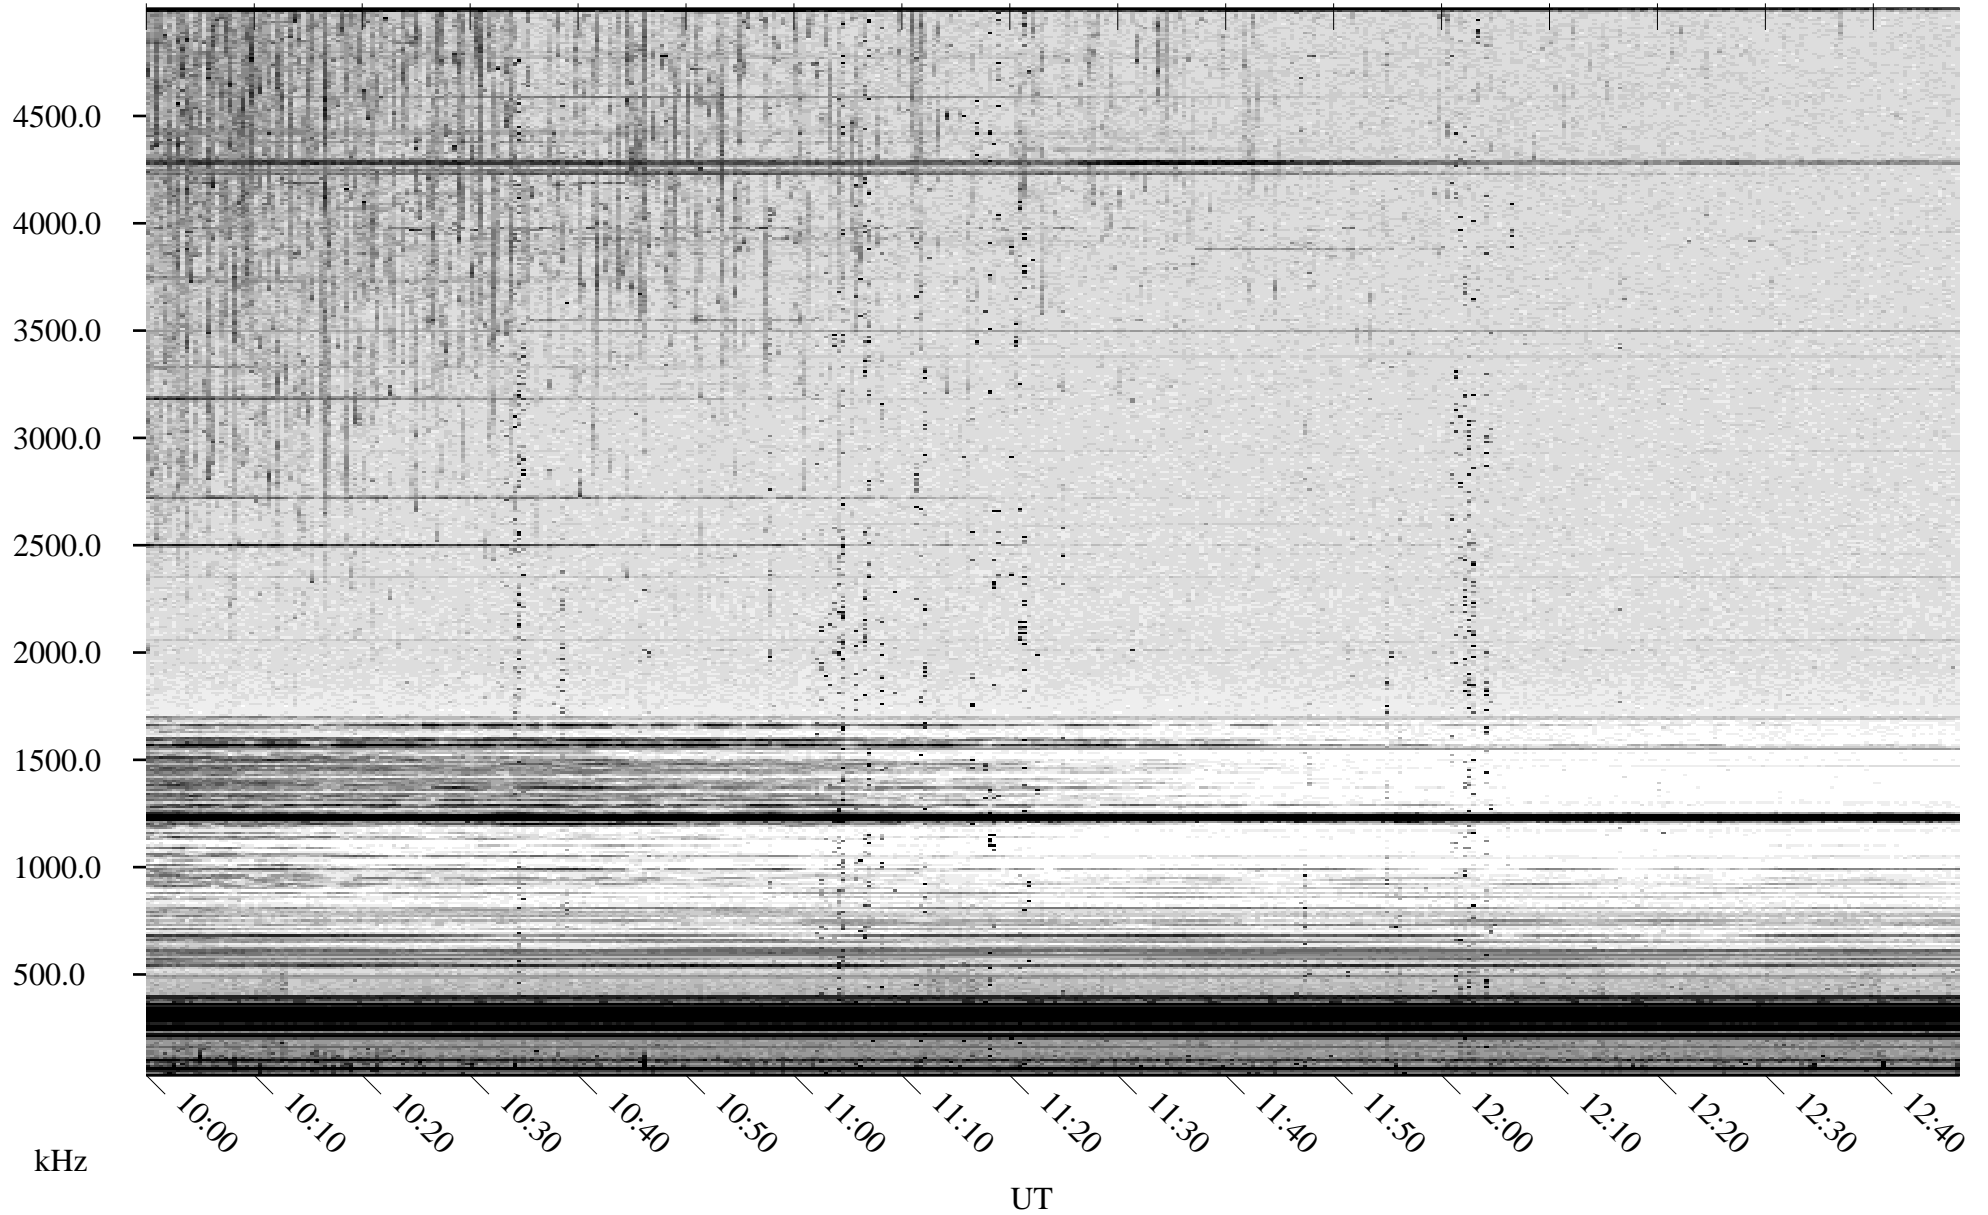

06/05/2009 Churchill, Manitoba

Linear Scale Black = 161 White = 15

ch09156l.r00SUm max_12

Page 1

06/05/2009 Churchill, Manitoba

Linear Scale Black = 161 White = 15

ch09156l.r00SUm max_12

Page 2

06/06/2009 Churchill, Manitoba

Linear Scale Black = 161 White = 15

ch09156l.r00SUm max_12

Page 3

06/06/2009 Churchill, Manitoba

Linear Scale Black = 161 White = 15

ch09156l.r00SUm max_12

Page 4

06/06/2009 Churchill, Manitoba

Linear Scale Black = 161 White = 15

ch09156l.r00SUm max_12

Page 5

06/06/2009 Churchill, Manitoba

Linear Scale Black = 161 White = 15

ch09156l.r00SUm max_12

Page 6

06/06/2009 Churchill, Manitoba

Linear Scale Black = 161 White = 15

ch09156l.r00SUm max_12

Page 7

06/06/2009 Churchill, Manitoba

Linear Scale Black = 161 White = 15

ch09156l.r00SUm max_12

Page 8