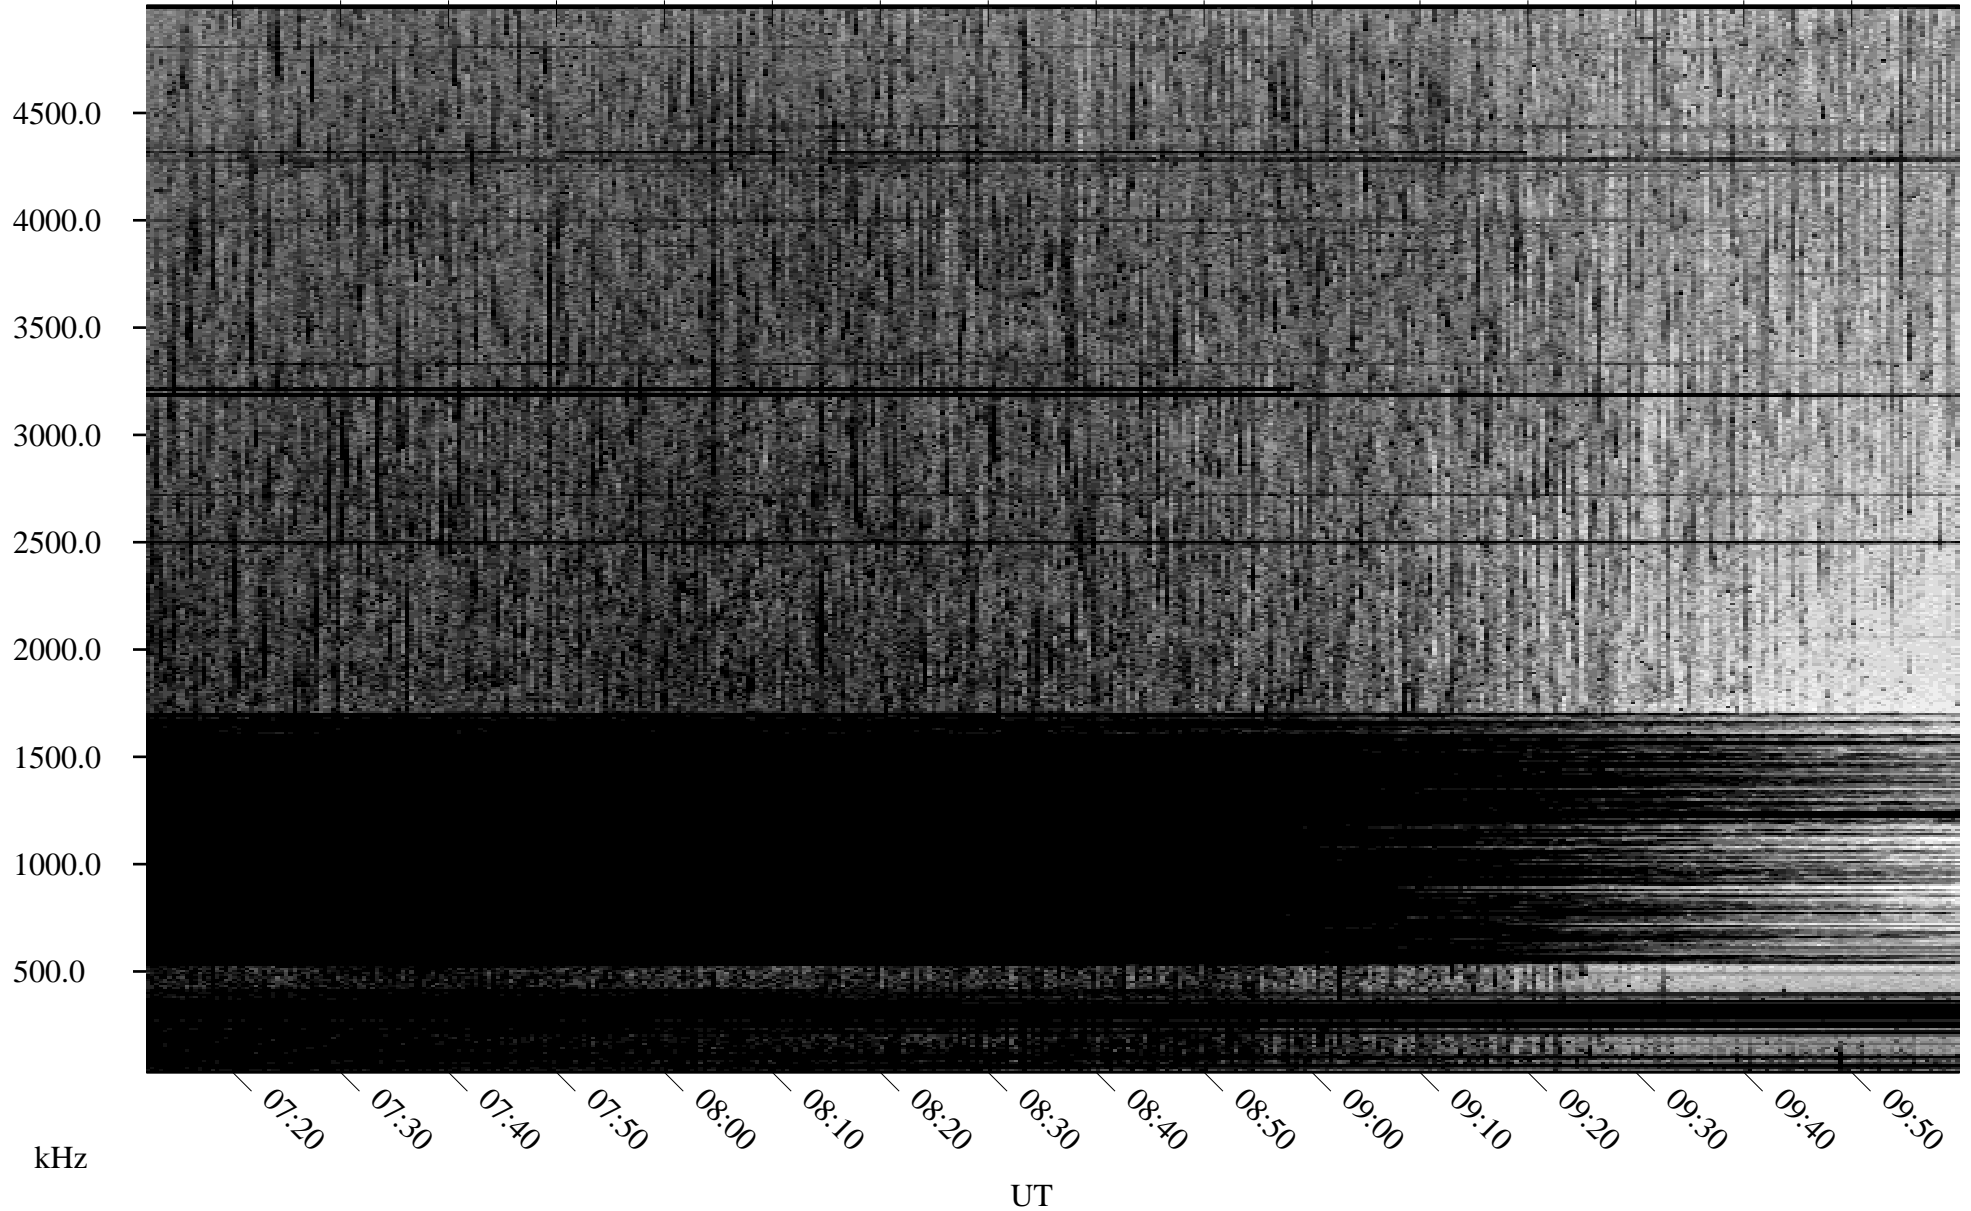

06/05/2009 Churchill, Manitoba

Linear Scale Black = 161 White = 15

ch09156l.r00SUm max_12

Page 1

06/05/2009 Churchill, Manitoba

Linear Scale Black = 161 White = 15

ch09156l.r00SUm max_12

Page 2

06/06/2009 Churchill, Manitoba

Linear Scale Black = 161 White = 15

ch09156l.r00SUm max_12

Page 3

06/06/2009 Churchill, Manitoba

Linear Scale Black = 161 White = 15

ch09156l.r00SUm max_12

Page 4

06/06/2009 Churchill, Manitoba

Linear Scale Black = 161 White = 15

ch09156l.r00SUm max_12

Page 5

06/06/2009 Churchill, Manitoba

Linear Scale Black = 161 White = 15

ch09156l.r00SUm max_12

Page 6

06/06/2009 Churchill, Manitoba

Linear Scale Black = 161 White = 15

ch09156l.r00SUm max_12

Page 7

06/06/2009 Churchill, Manitoba

Linear Scale Black = 161 White = 15

ch09156l.r00SUm max_12

Page 8