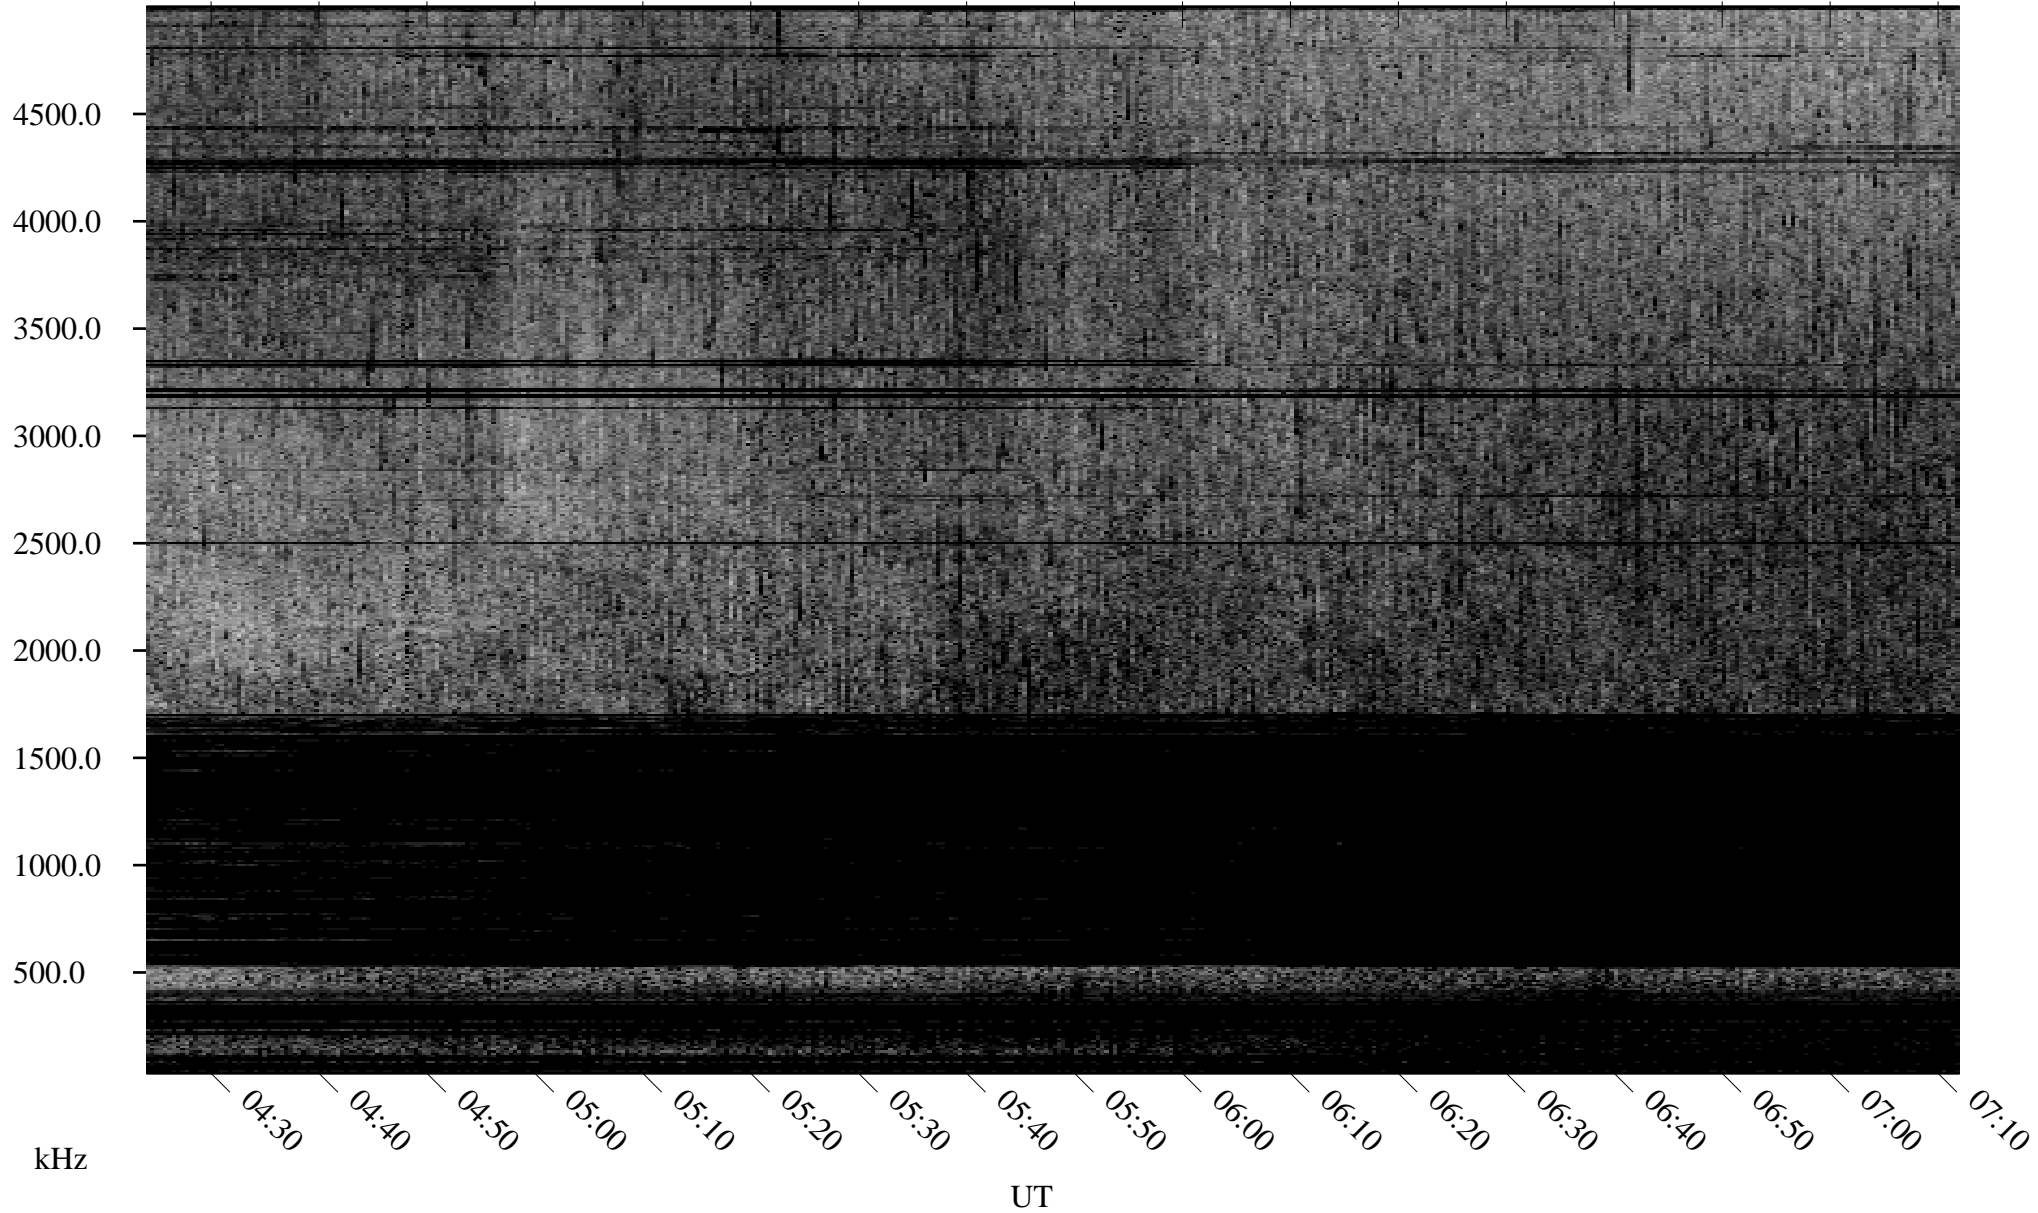

06/06/2009 Churchill, Manitoba

Linear Scale Black = 161 White = 15

ch09157l.r00SUm max_12

Page 1

06/06/2009 Churchill, Manitoba

Linear Scale Black = 161 White = 15

ch091571.r00SUm max_12

Page 2

06/07/2009 Churchill, Manitoba

Linear Scale Black = 161 White = 15

ch09157l.r00SUm max_12

Page 3

06/07/2009 Churchill, Manitoba

Linear Scale Black = 161 White = 15

ch09157l.r00SUm max_12

Page 4

06/07/2009 Churchill, Manitoba

Linear Scale Black = 161 White = 15

ch09157l.r00SUm max_12

Page 5

06/07/2009 Churchill, Manitoba

Linear Scale Black = 161 White = 15

ch09157l.r00SUm max_12

Page 6

06/07/2009 Churchill, Manitoba

Linear Scale Black = 161 White = 15

ch09157l.r00SUm max_12

Page 7

06/07/2009 Churchill, Manitoba

Linear Scale Black = 161 White = 15

ch09157l.r00SUm max_12

Page 8