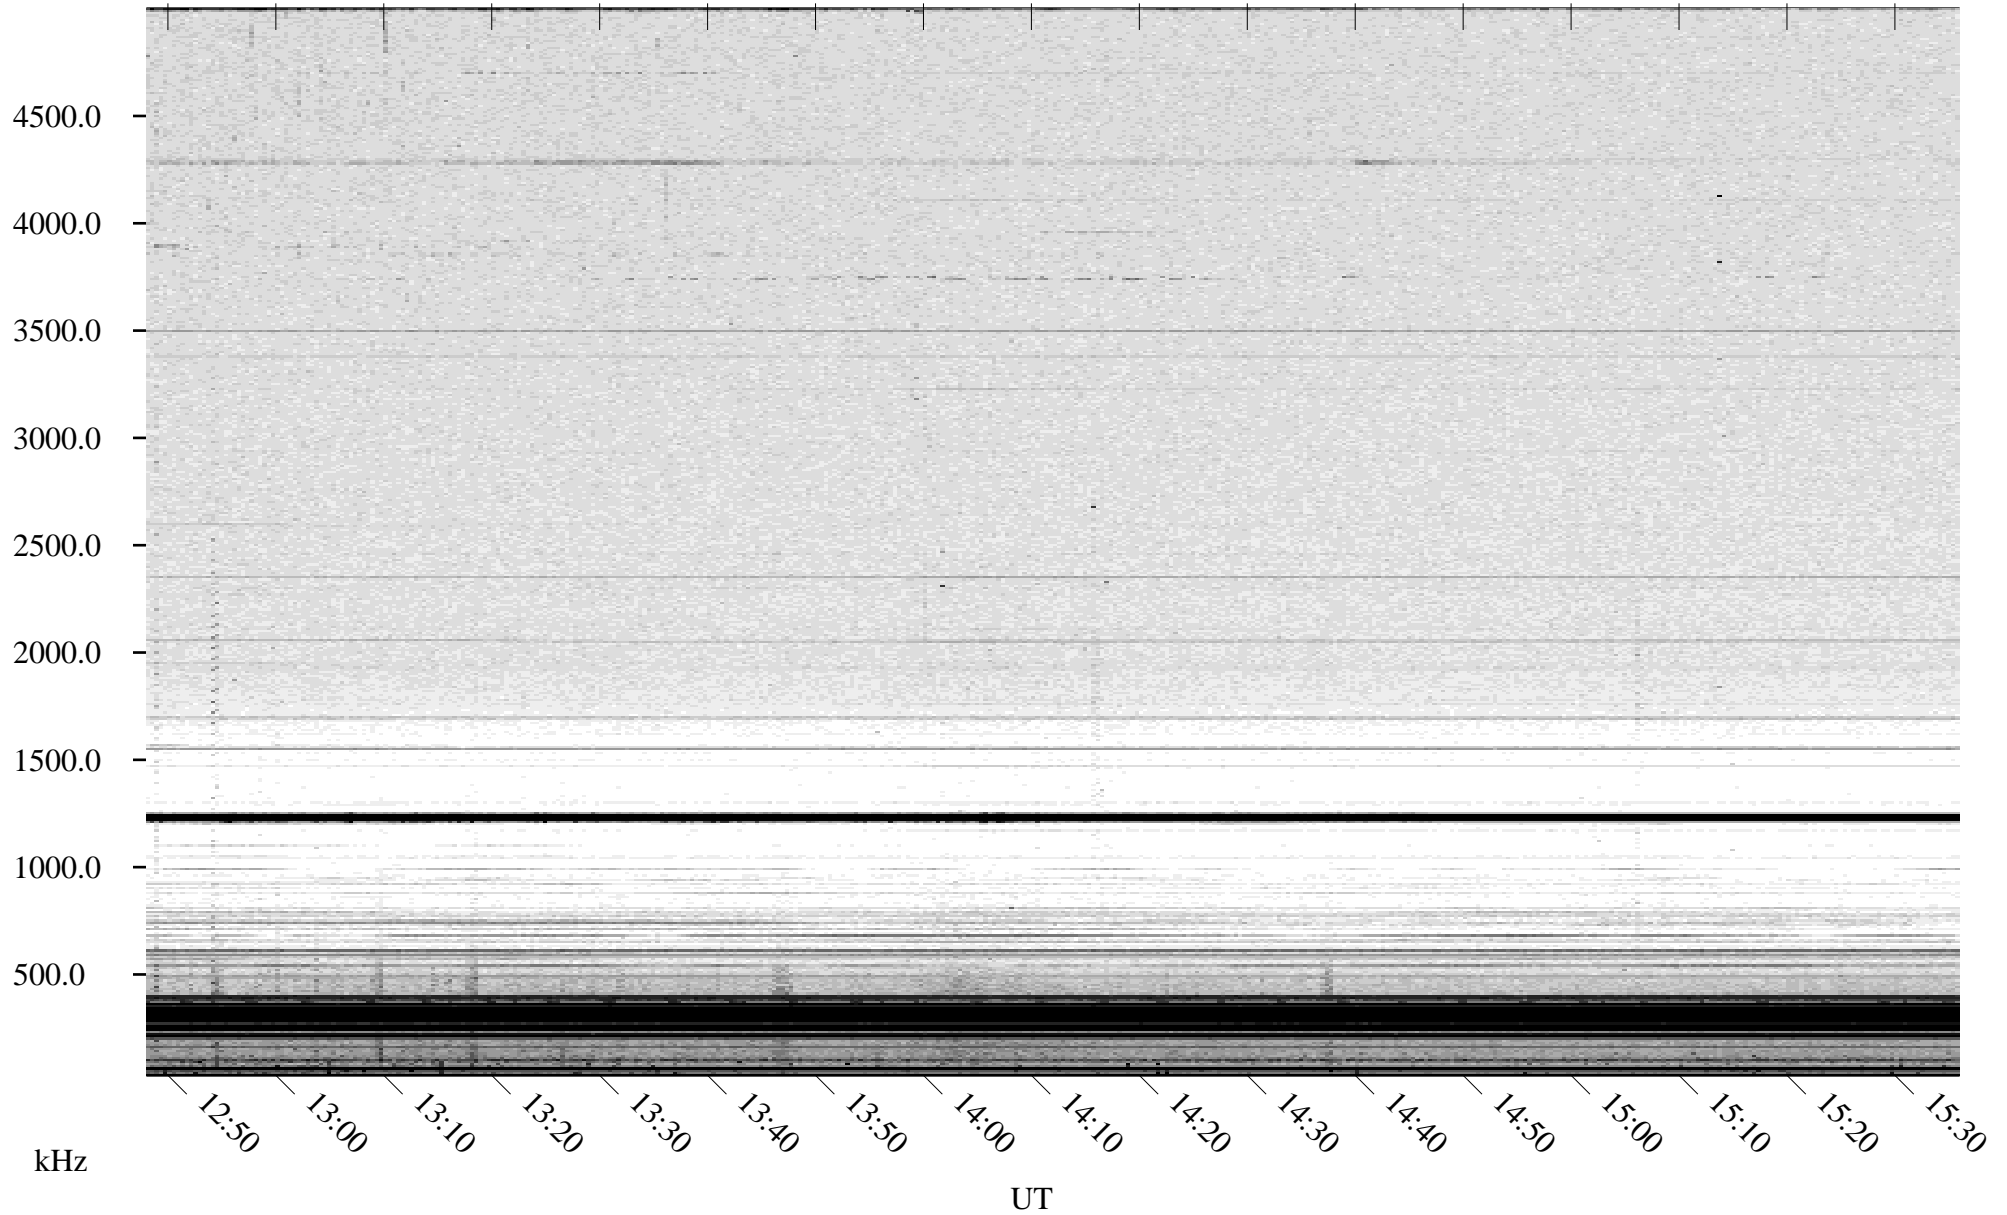

06/07/2009 Churchill, Manitoba

Linear Scale Black = 161 White = 15

ch09157l.r00SUm max_12

Page 3

06/07/2009 Churchill, Manitoba

Linear Scale Black = 161 White = 15

ch09157l.r00SUm max_12

Page 4

06/07/2009 Churchill, Manitoba

Linear Scale Black = 161 White = 15

ch09157l.r00SUm max_12

Page 5

06/07/2009 Churchill, Manitoba

Linear Scale Black = 161 White = 15

ch09157l.r00SUm max_12

Page 6

06/07/2009 Churchill, Manitoba

Linear Scale Black = 161 White = 15

ch09157l.r00SUm max_12

Page 7

06/07/2009 Churchill, Manitoba

Linear Scale Black = 161 White = 15

ch09157l.r00SUm max_12

Page 8