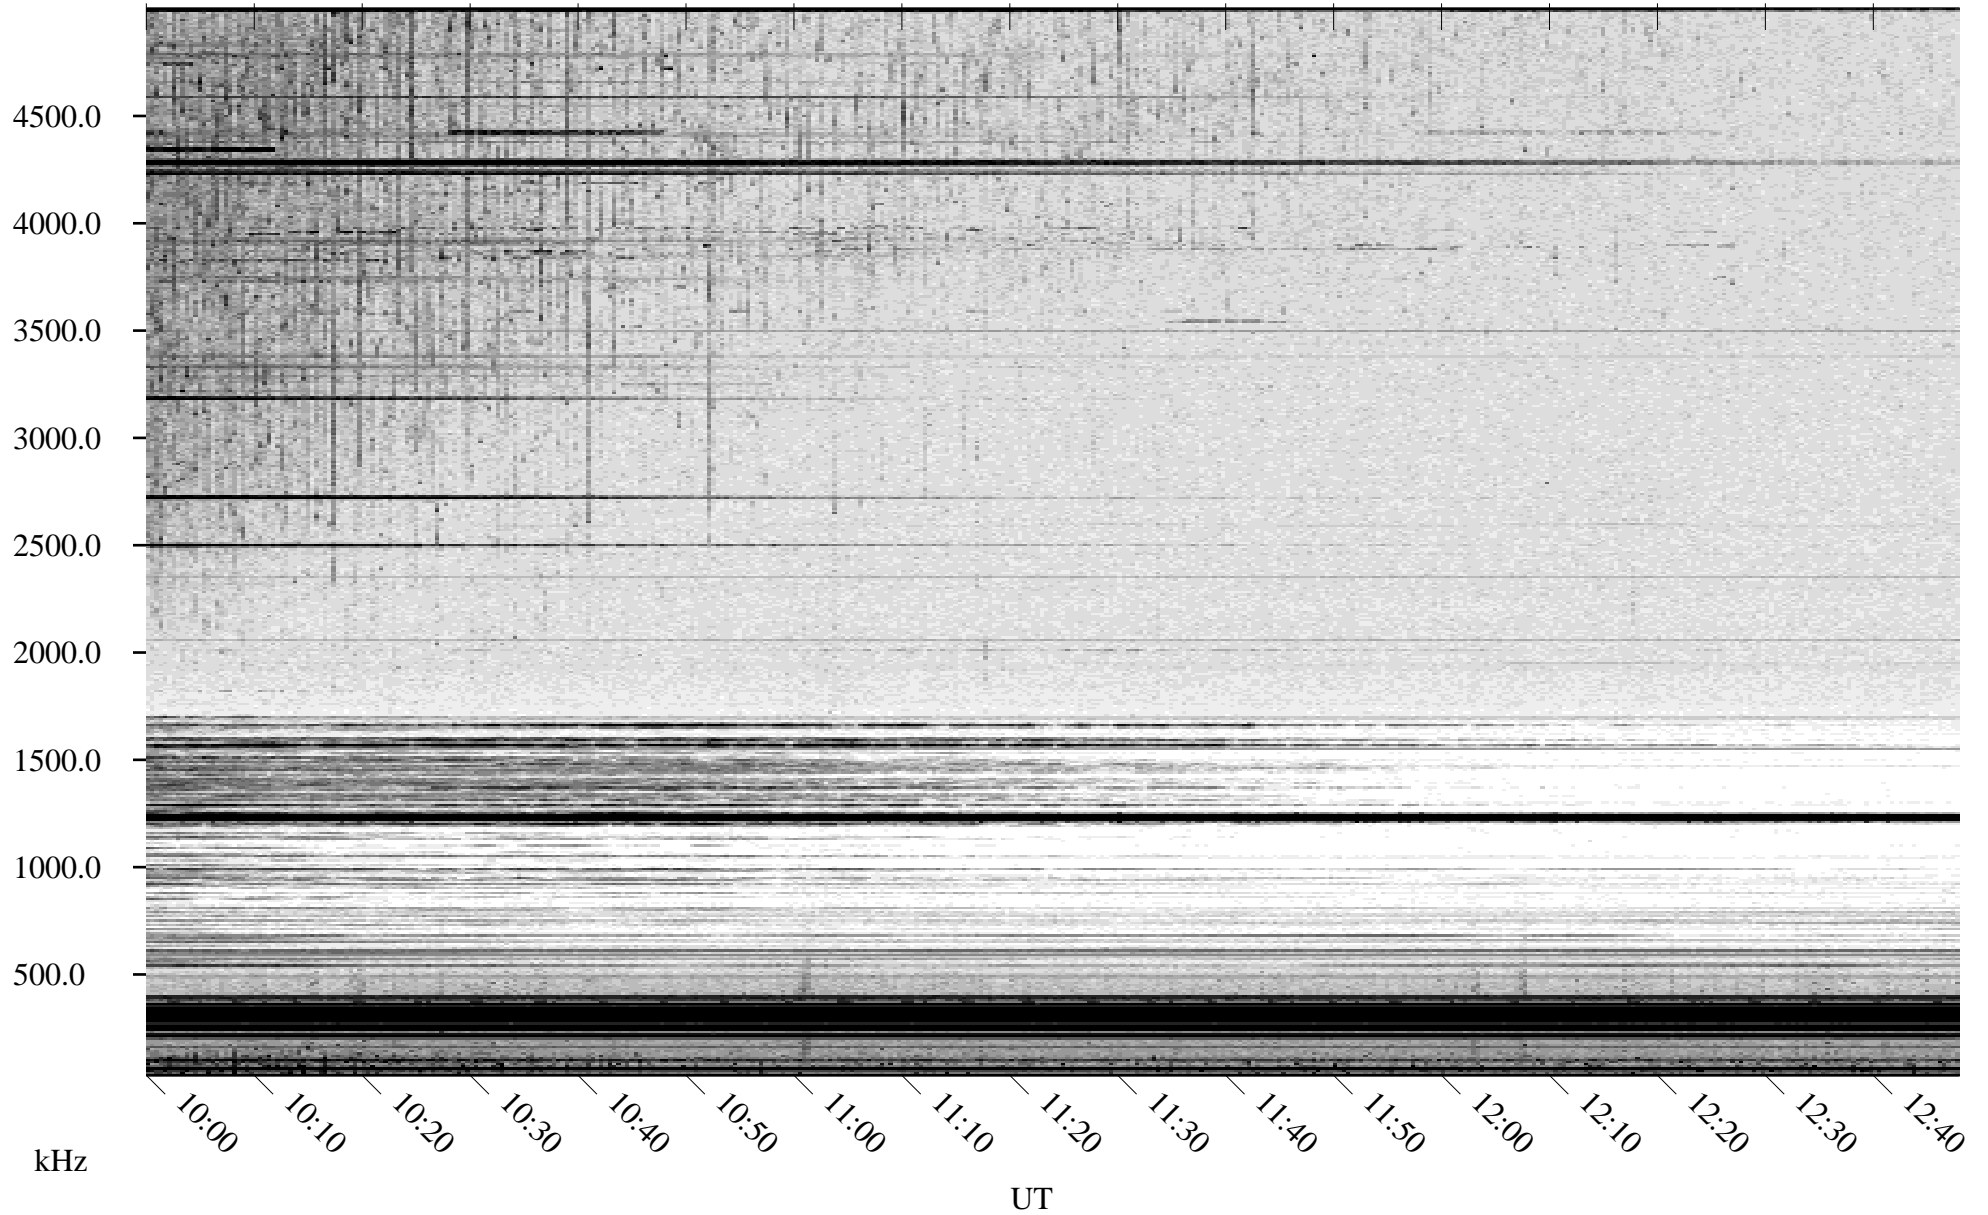

06/06/2009 Churchill, Manitoba

Linear Scale Black = 161 White = 15

ch09157l.r00SUm max_12

Page 1

06/06/2009 Churchill, Manitoba

Linear Scale Black = 161 White = 15

ch091571.r00SUm max_12

Page 2

06/07/2009 Churchill, Manitoba

Linear Scale Black = 161 White = 15

ch09157l.r00SUm max_12

Page 3

06/07/2009 Churchill, Manitoba

Linear Scale Black = 161 White = 15

ch09157l.r00SUm max_12

Page 4

06/07/2009 Churchill, Manitoba

Linear Scale Black = 161 White = 15

ch09157l.r00SUm max_12

Page 5

06/07/2009 Churchill, Manitoba

Linear Scale Black = 161 White = 15

ch09157l.r00SUm max_12

Page 6

06/07/2009 Churchill, Manitoba

Linear Scale Black = 161 White = 15

ch09157l.r00SUm max_12

Page 7

06/07/2009 Churchill, Manitoba

Linear Scale Black = 161 White = 15

ch09157l.r00SUm max_12

Page 8