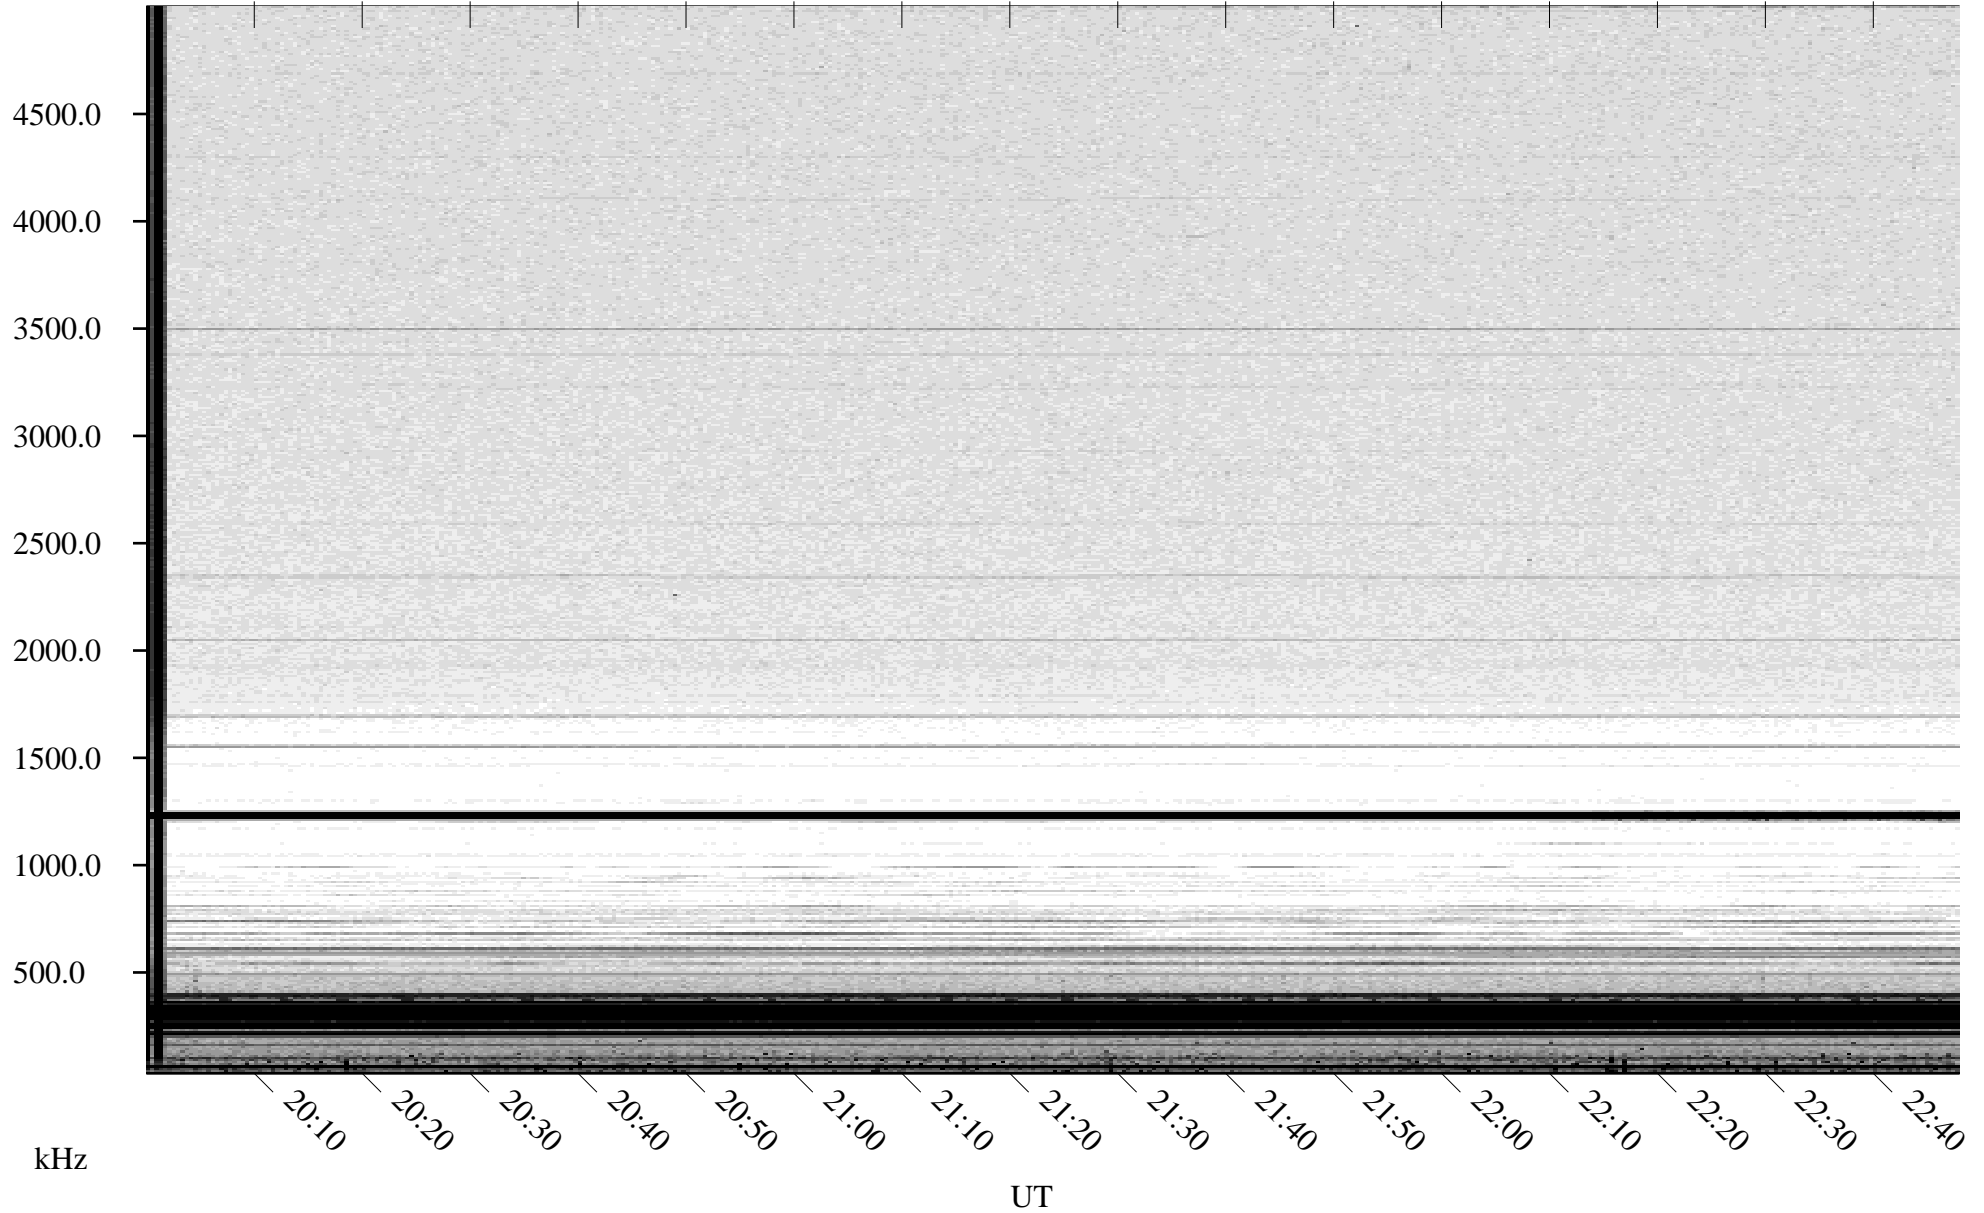

06/07/2009 Churchill, Manitoba

Linear Scale Black = 161 White = 15

ch09158l.r00SUm max_12

Page 1

06/07/2009 Churchill, Manitoba

Linear Scale Black = 161 White = 15

ch09158l.r00SUm max_12

Page 2

06/08/2009 Churchill, Manitoba

Linear Scale Black = 161 White = 15

ch09158l.r00SUm max_12

Page 3

06/08/2009 Churchill, Manitoba

Linear Scale Black = 161 White = 15

ch09158l.r00SUm max_12

Page 4

06/08/2009 Churchill, Manitoba

Linear Scale Black = 161 White = 15

ch09158l.r00SUm max_12

Page 5

06/08/2009 Churchill, Manitoba

Linear Scale Black = 161 White = 15

ch09158l.r00SUm max_12

Page 6

06/08/2009 Churchill, Manitoba

Linear Scale Black = 161 White = 15

ch09158l.r00SUm max_12

Page 7

06/08/2009 Churchill, Manitoba

Linear Scale Black = 161 White = 15

ch09158l.r00SUm max_12