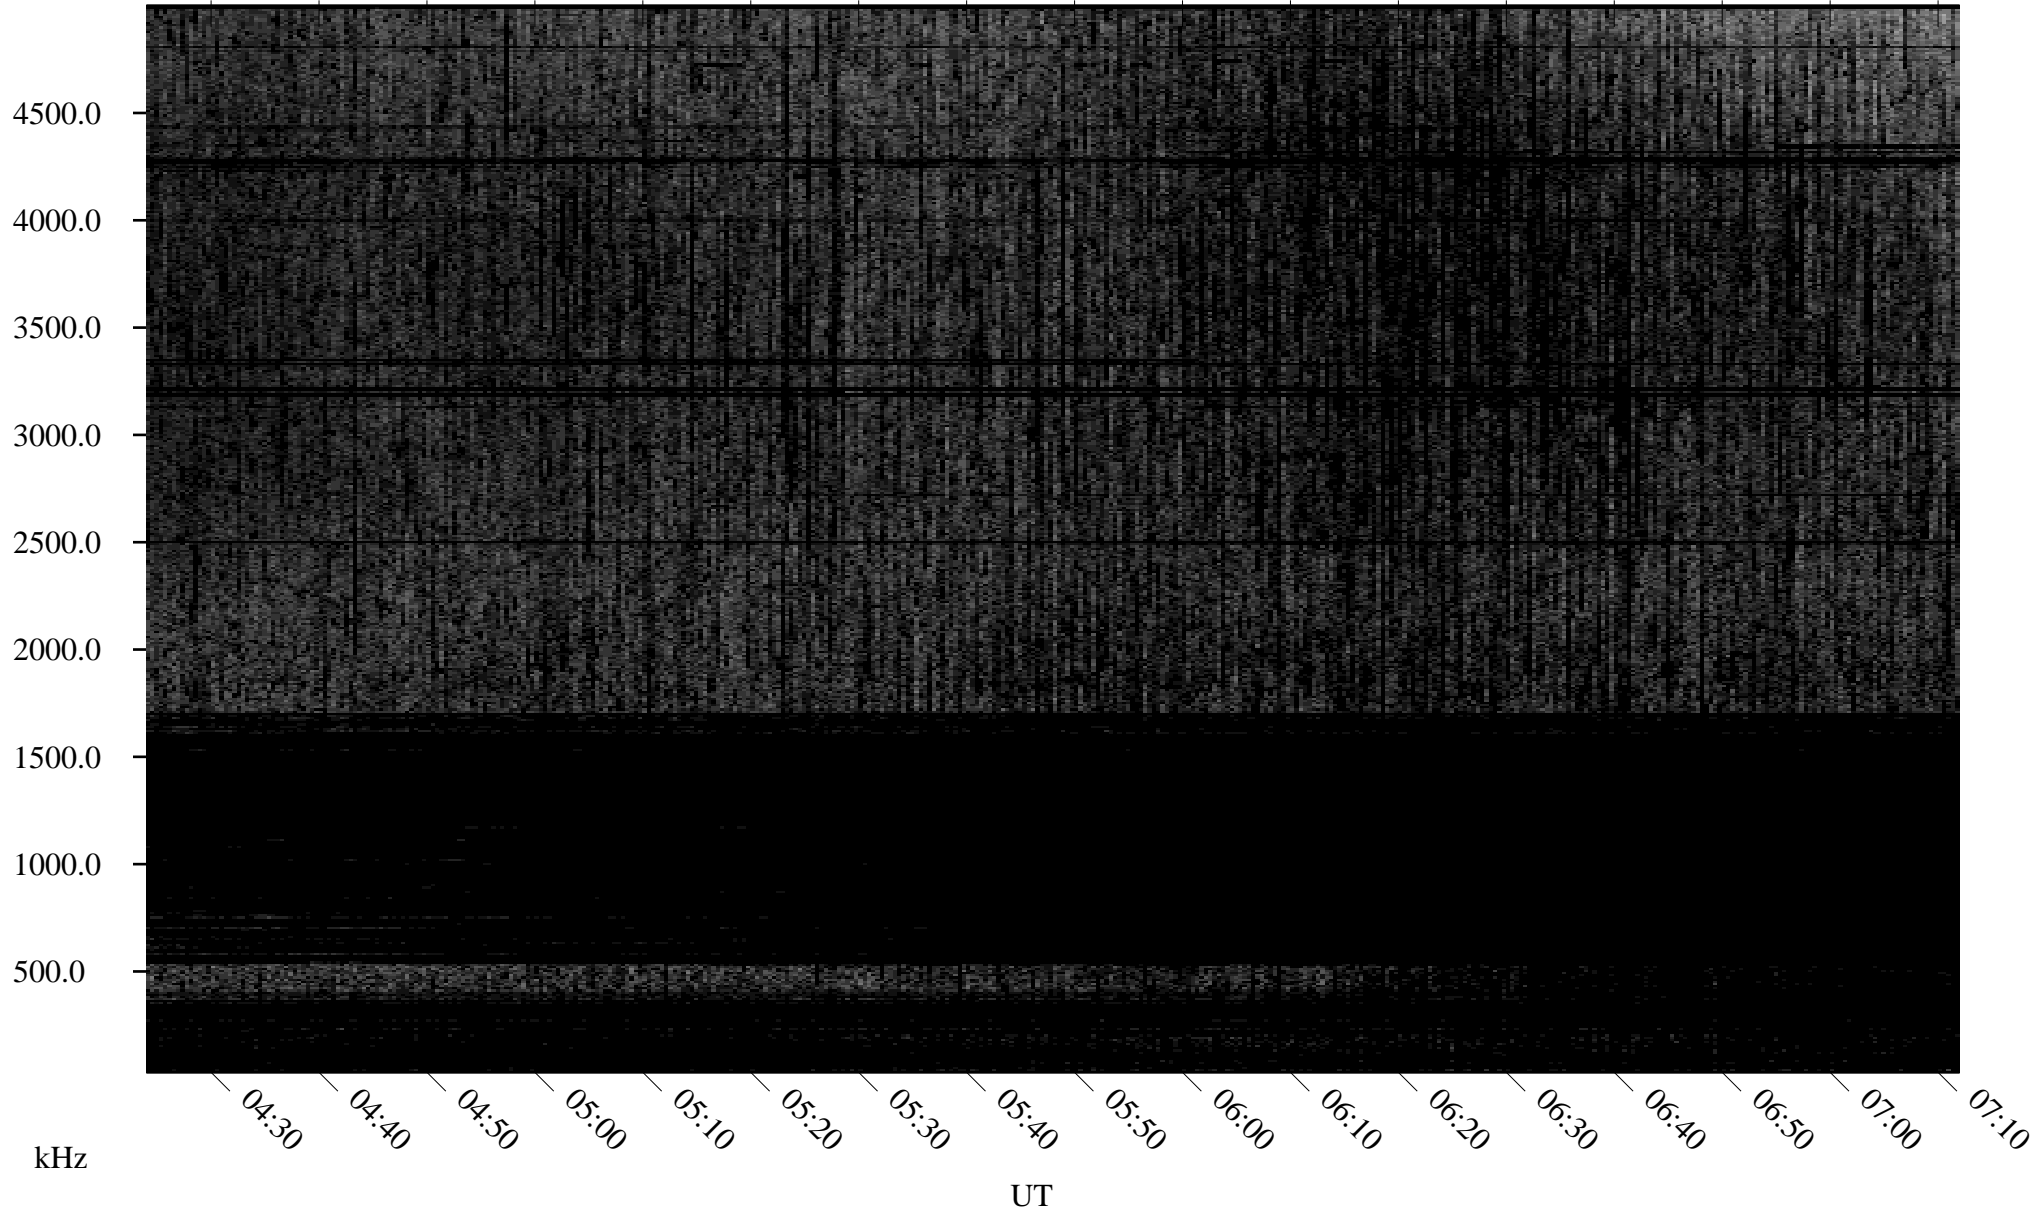

06/07/2009 Churchill, Manitoba

Linear Scale Black = 161 White = 15

ch09158l.r00SUm max_12

Page 1

06/07/2009 Churchill, Manitoba

Linear Scale Black = 161 White = 15

ch09158l.r00SUm max_12

Page 2

06/08/2009 Churchill, Manitoba

Linear Scale Black = 161 White = 15

ch09158l.r00SUm max_12

Page 3

06/08/2009 Churchill, Manitoba

Linear Scale Black = 161 White = 15

ch09158l.r00SUm max_12

Page 4

06/08/2009 Churchill, Manitoba

Linear Scale Black = 161 White = 15

ch09158l.r00SUm max_12

Page 5

06/08/2009 Churchill, Manitoba

Linear Scale Black = 161 White = 15

ch09158l.r00SUm max_12

Page 6

06/08/2009 Churchill, Manitoba

Linear Scale Black = 161 White = 15

ch09158l.r00SUm max_12

Page 7

06/08/2009 Churchill, Manitoba

Linear Scale Black = 161 White = 15

ch09158l.r00SUm max_12