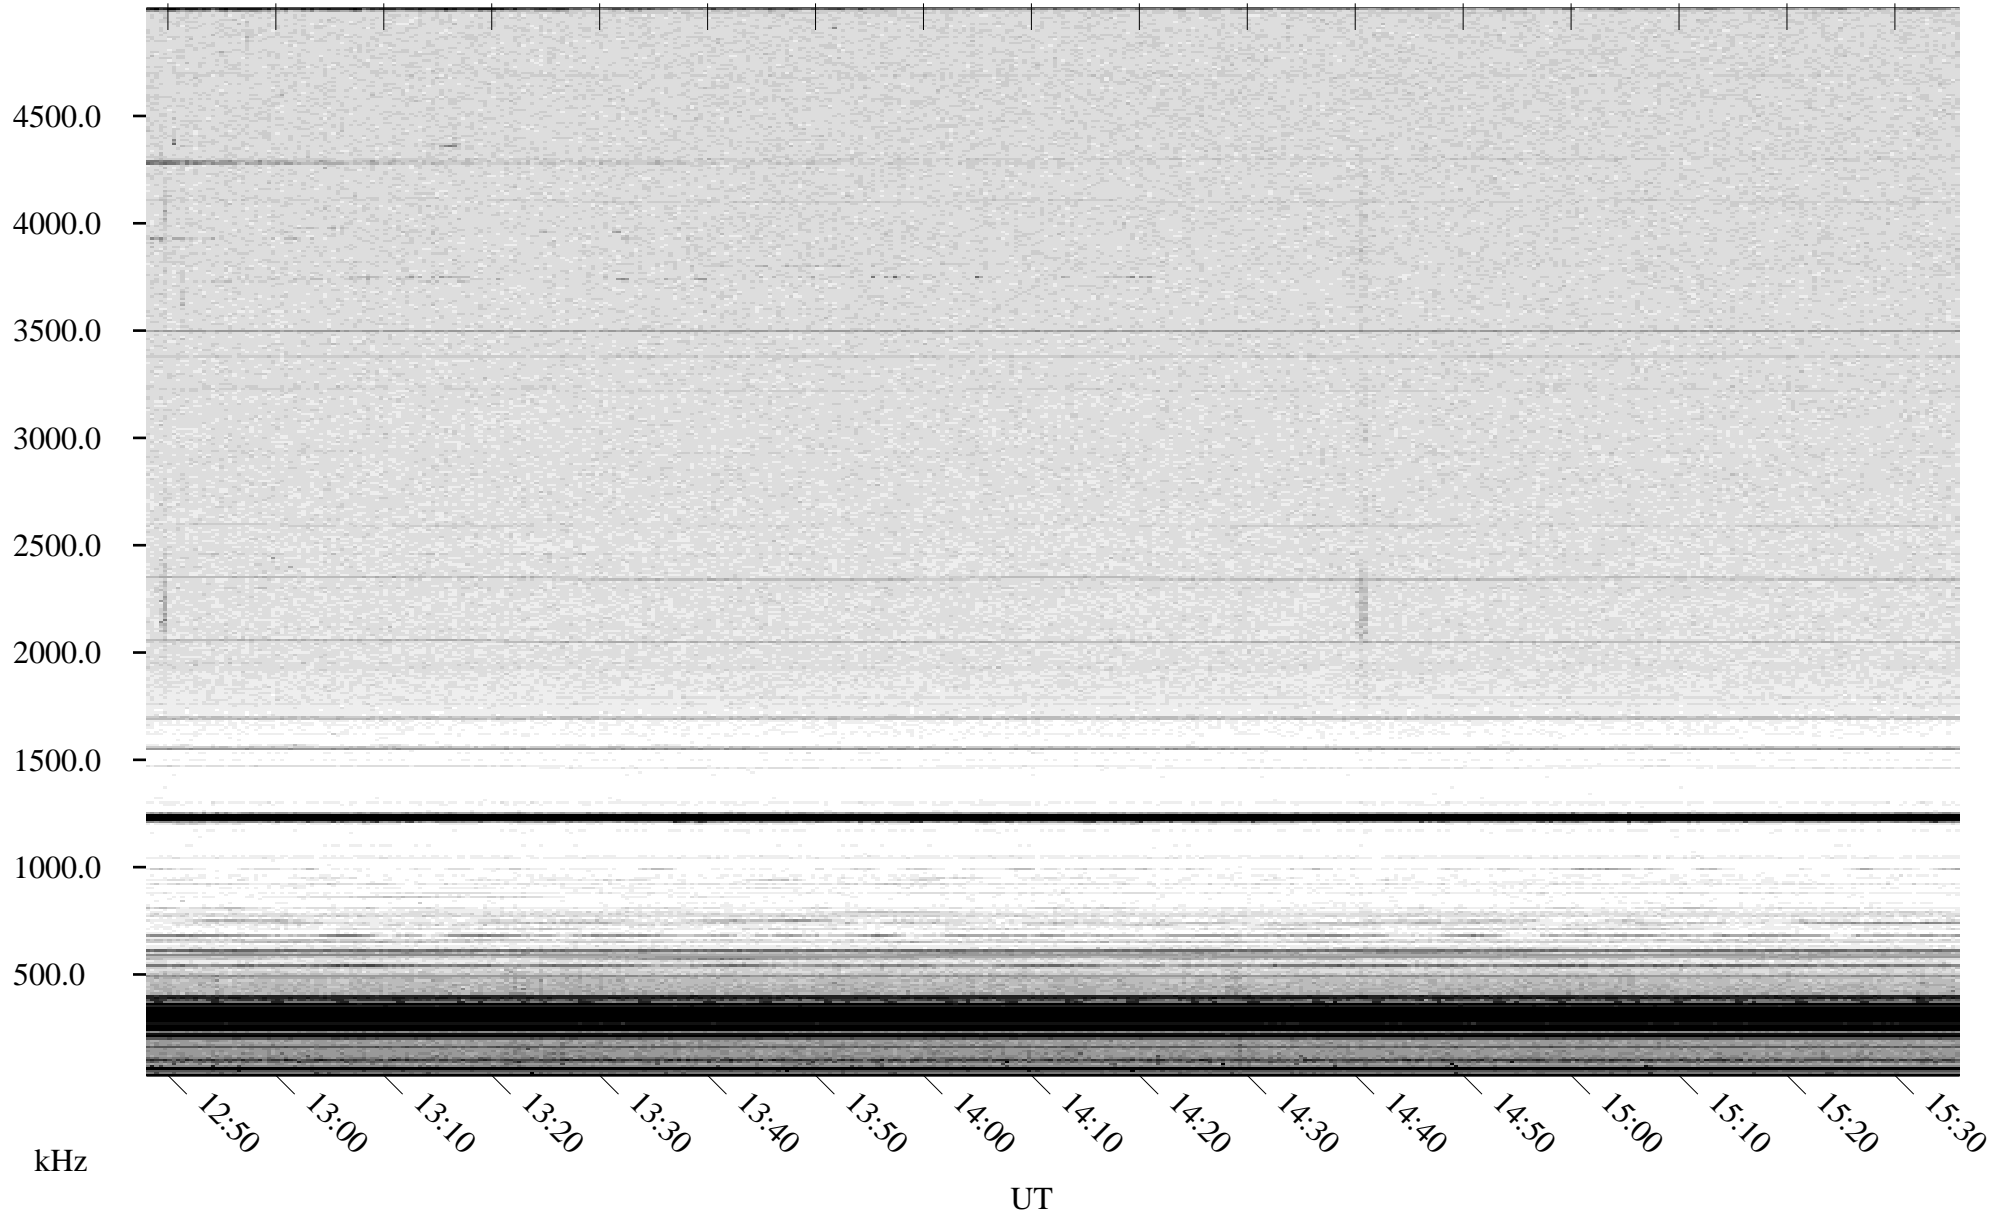

06/07/2009 Churchill, Manitoba

Linear Scale Black = 161 White = 15

ch09158l.r00SUm max_12

Page 1

06/07/2009 Churchill, Manitoba

Linear Scale Black = 161 White = 15

ch09158l.r00SUm max_12

Page 2

06/08/2009 Churchill, Manitoba

Linear Scale Black = 161 White = 15

ch09158l.r00SUm max_12

Page 3

06/08/2009 Churchill, Manitoba

Linear Scale Black = 161 White = 15

ch09158l.r00SUm max_12

Page 4

06/08/2009 Churchill, Manitoba

Linear Scale Black = 161 White = 15

ch09158l.r00SUm max_12

Page 5

06/08/2009 Churchill, Manitoba

Linear Scale Black = 161 White = 15

ch09158l.r00SUm max_12

Page 6

06/08/2009 Churchill, Manitoba

Linear Scale Black = 161 White = 15

ch09158l.r00SUm max_12

Page 7

06/08/2009 Churchill, Manitoba

Linear Scale Black = 161 White = 15

ch09158l.r00SUm max_12