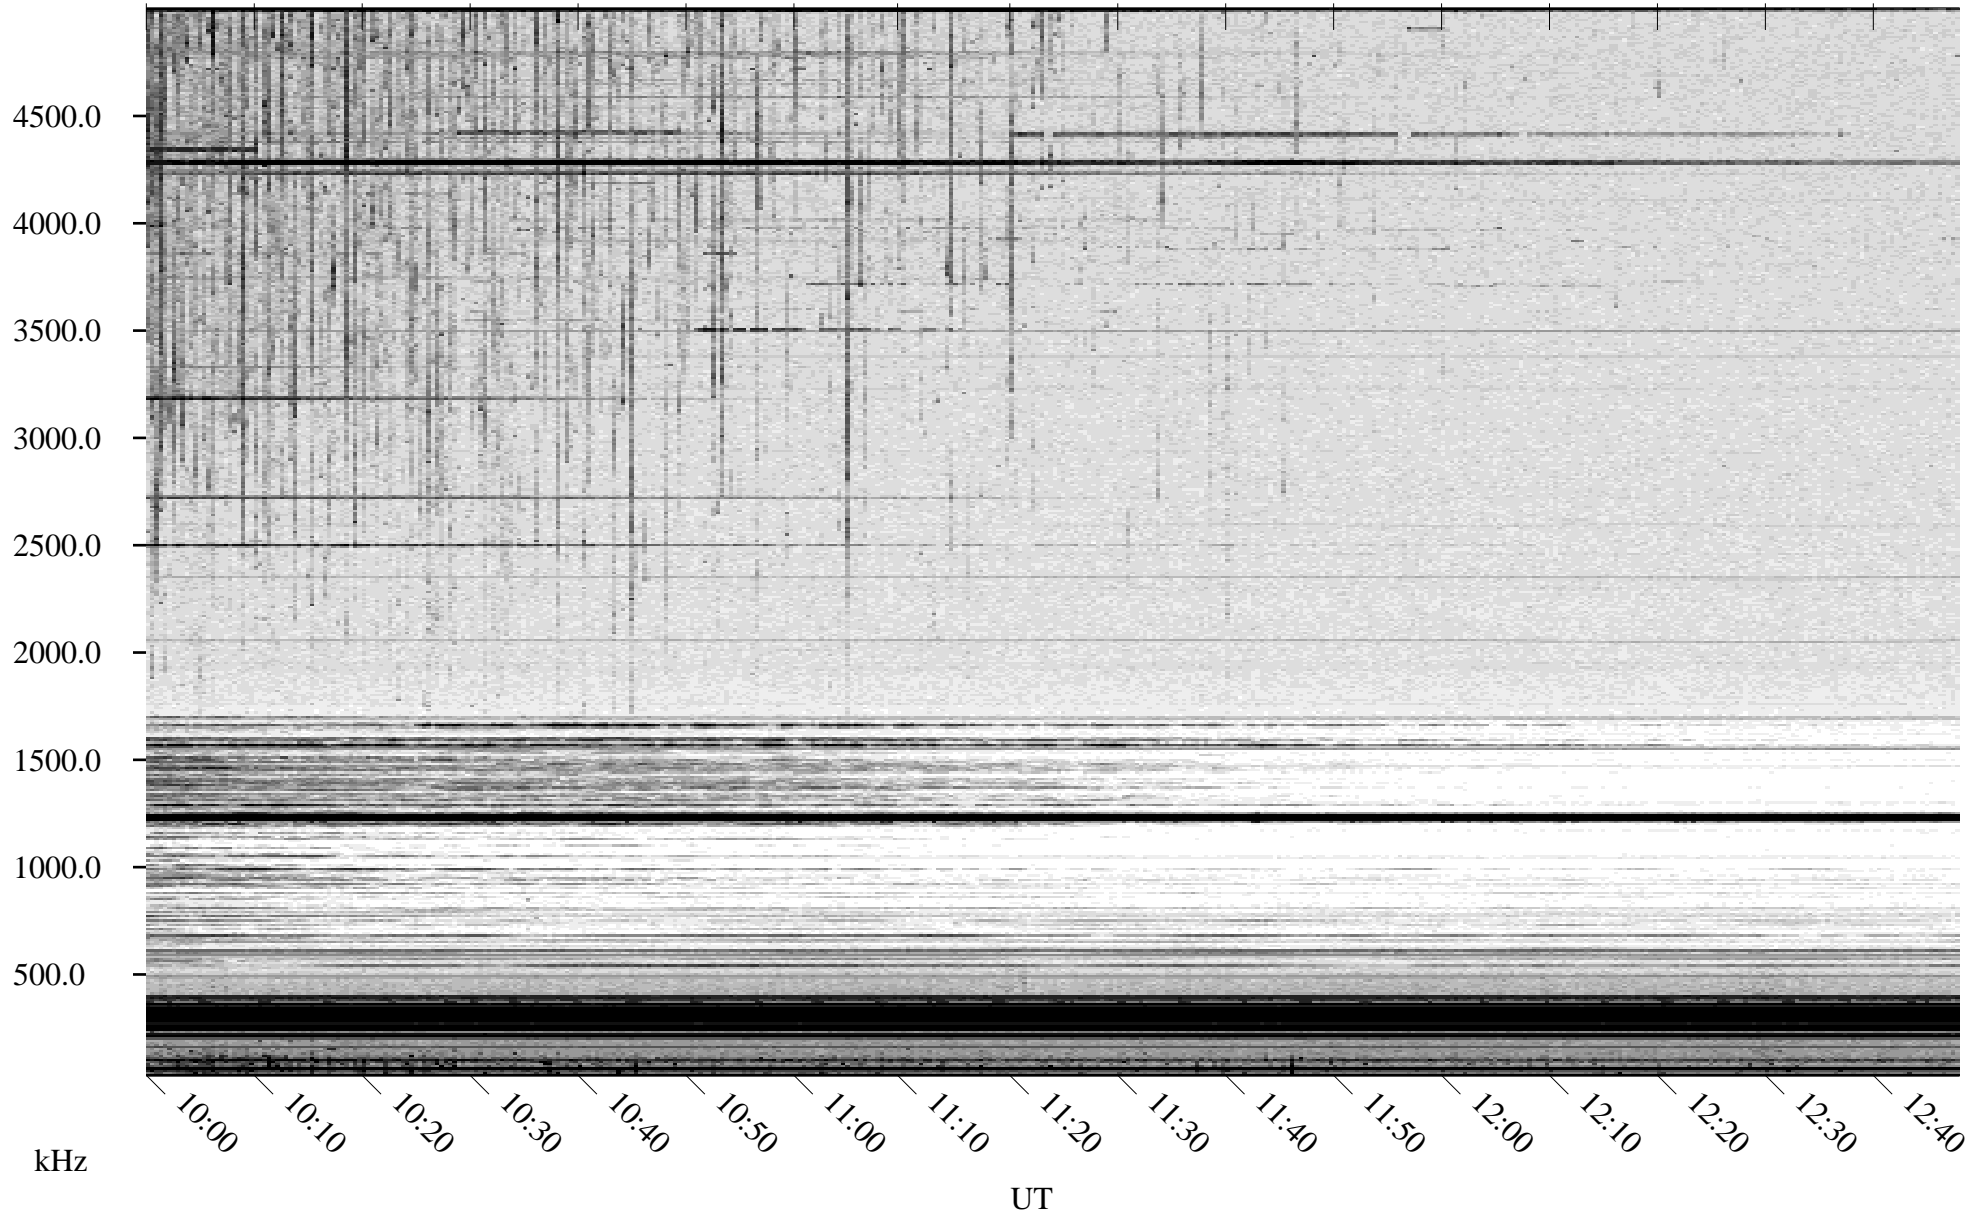

06/07/2009 Churchill, Manitoba

Linear Scale Black = 161 White = 15

ch09158l.r00SUm max_12

Page 1

06/07/2009 Churchill, Manitoba

Linear Scale Black = 161 White = 15

ch09158l.r00SUm max_12

Page 2

06/08/2009 Churchill, Manitoba

Linear Scale Black = 161 White = 15

ch09158l.r00SUm max_12

Page 3

06/08/2009 Churchill, Manitoba

Linear Scale Black = 161 White = 15

ch09158l.r00SUm max_12

Page 4

06/08/2009 Churchill, Manitoba

Linear Scale Black = 161 White = 15

ch09158l.r00SUm max_12

Page 5

06/08/2009 Churchill, Manitoba

Linear Scale Black = 161 White = 15

ch09158l.r00SUm max_12

Page 6

06/08/2009 Churchill, Manitoba

Linear Scale Black = 161 White = 15

ch09158l.r00SUm max_12

Page 7

06/08/2009 Churchill, Manitoba

Linear Scale Black = 161 White = 15

ch09158l.r00SUm max_12