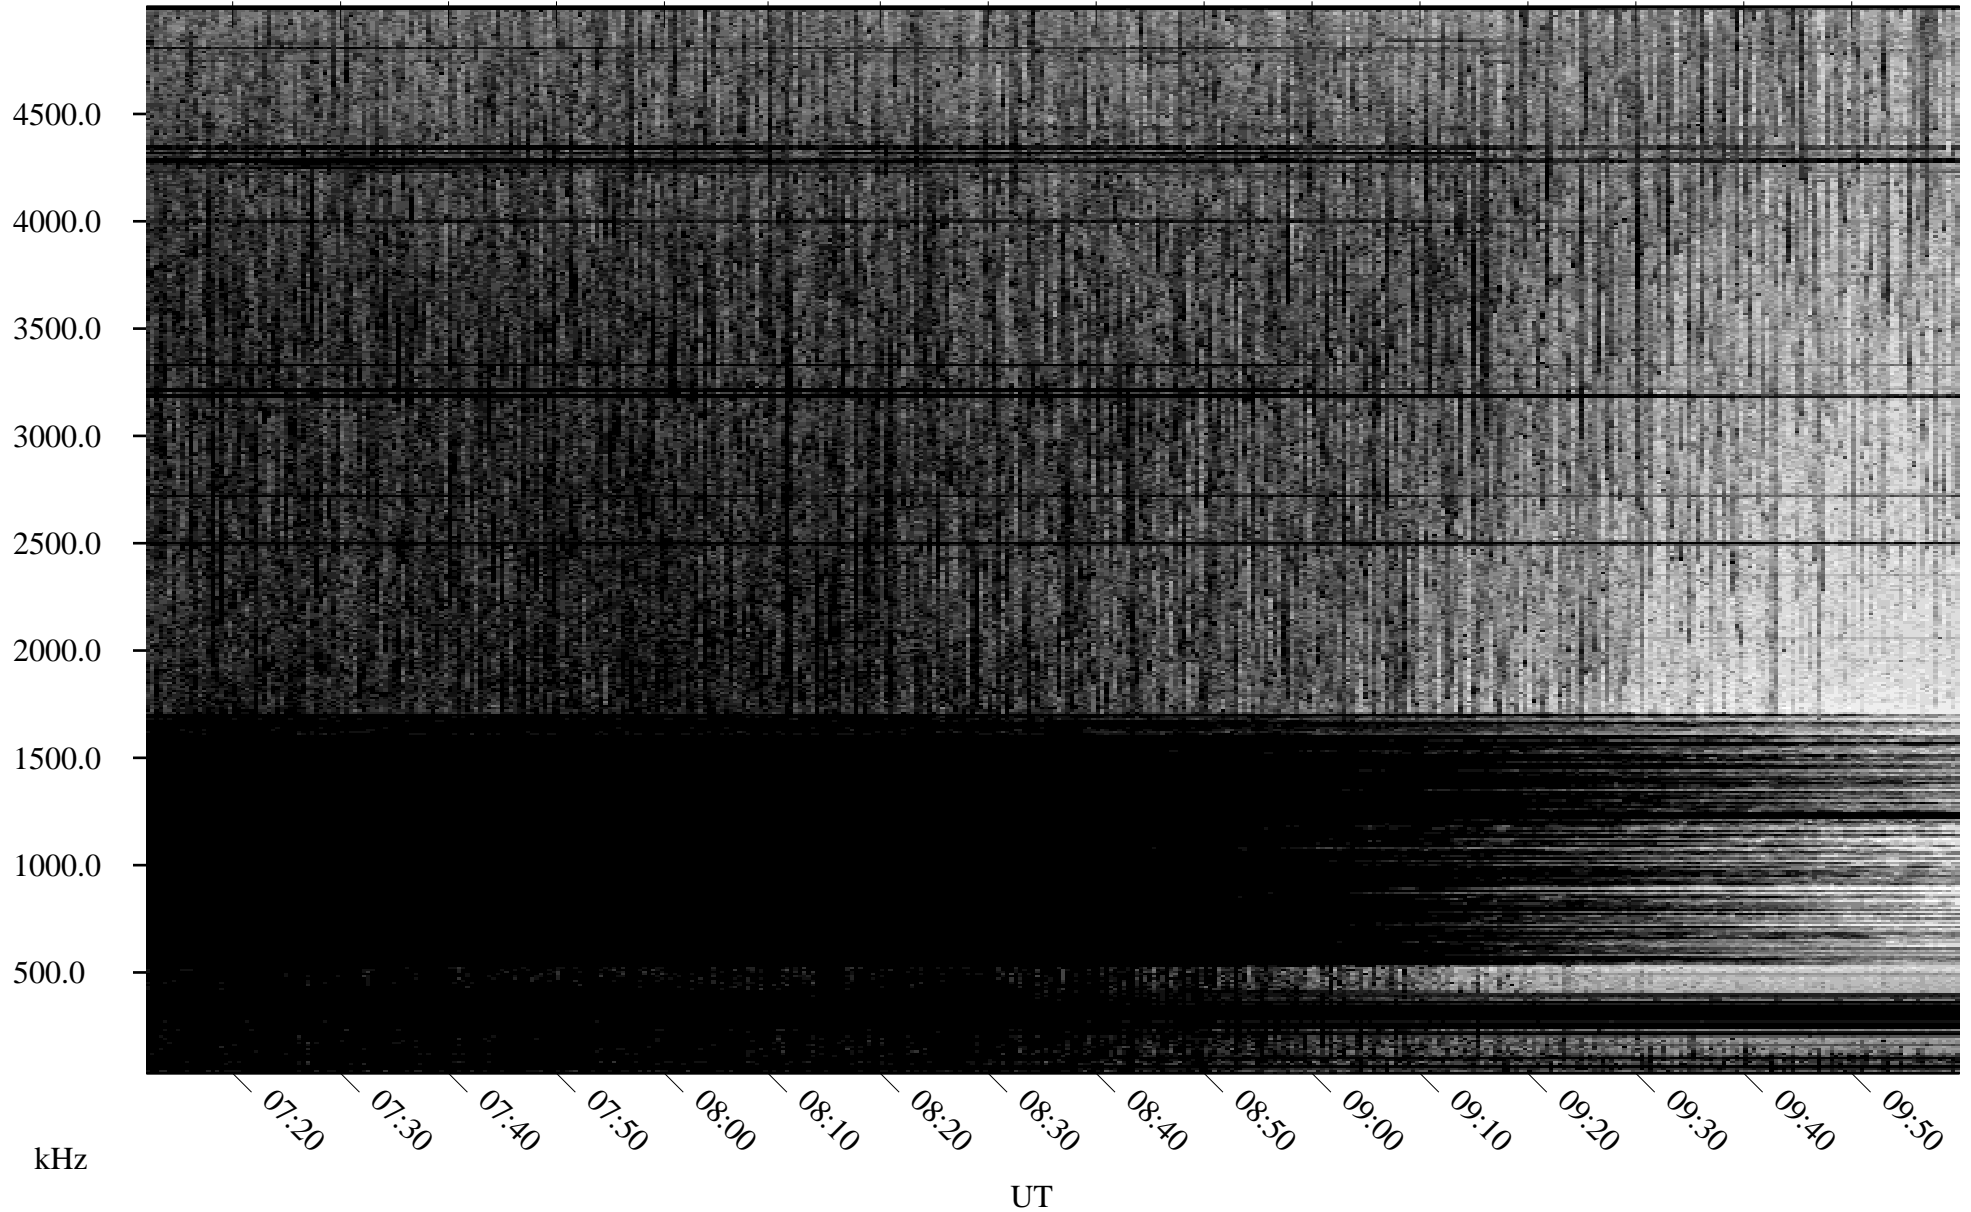

06/07/2009 Churchill, Manitoba

Linear Scale Black = 161 White = 15

ch09158l.r00SUm max_12

Page 1

06/07/2009 Churchill, Manitoba

Linear Scale Black = 161 White = 15

ch09158l.r00SUm max_12

Page 2

06/08/2009 Churchill, Manitoba

Linear Scale Black = 161 White = 15

ch09158l.r00SUm max_12

Page 3

06/08/2009 Churchill, Manitoba

Linear Scale Black = 161 White = 15

ch09158l.r00SUm max_12

Page 4

06/08/2009 Churchill, Manitoba

Linear Scale Black = 161 White = 15

ch09158l.r00SUm max_12

Page 5

06/08/2009 Churchill, Manitoba

Linear Scale Black = 161 White = 15

ch09158l.r00SUm max_12

Page 6

06/08/2009 Churchill, Manitoba

Linear Scale Black = 161 White = 15

ch09158l.r00SUm max_12

Page 7

06/08/2009 Churchill, Manitoba

Linear Scale Black = 161 White = 15

ch09158l.r00SUm max_12