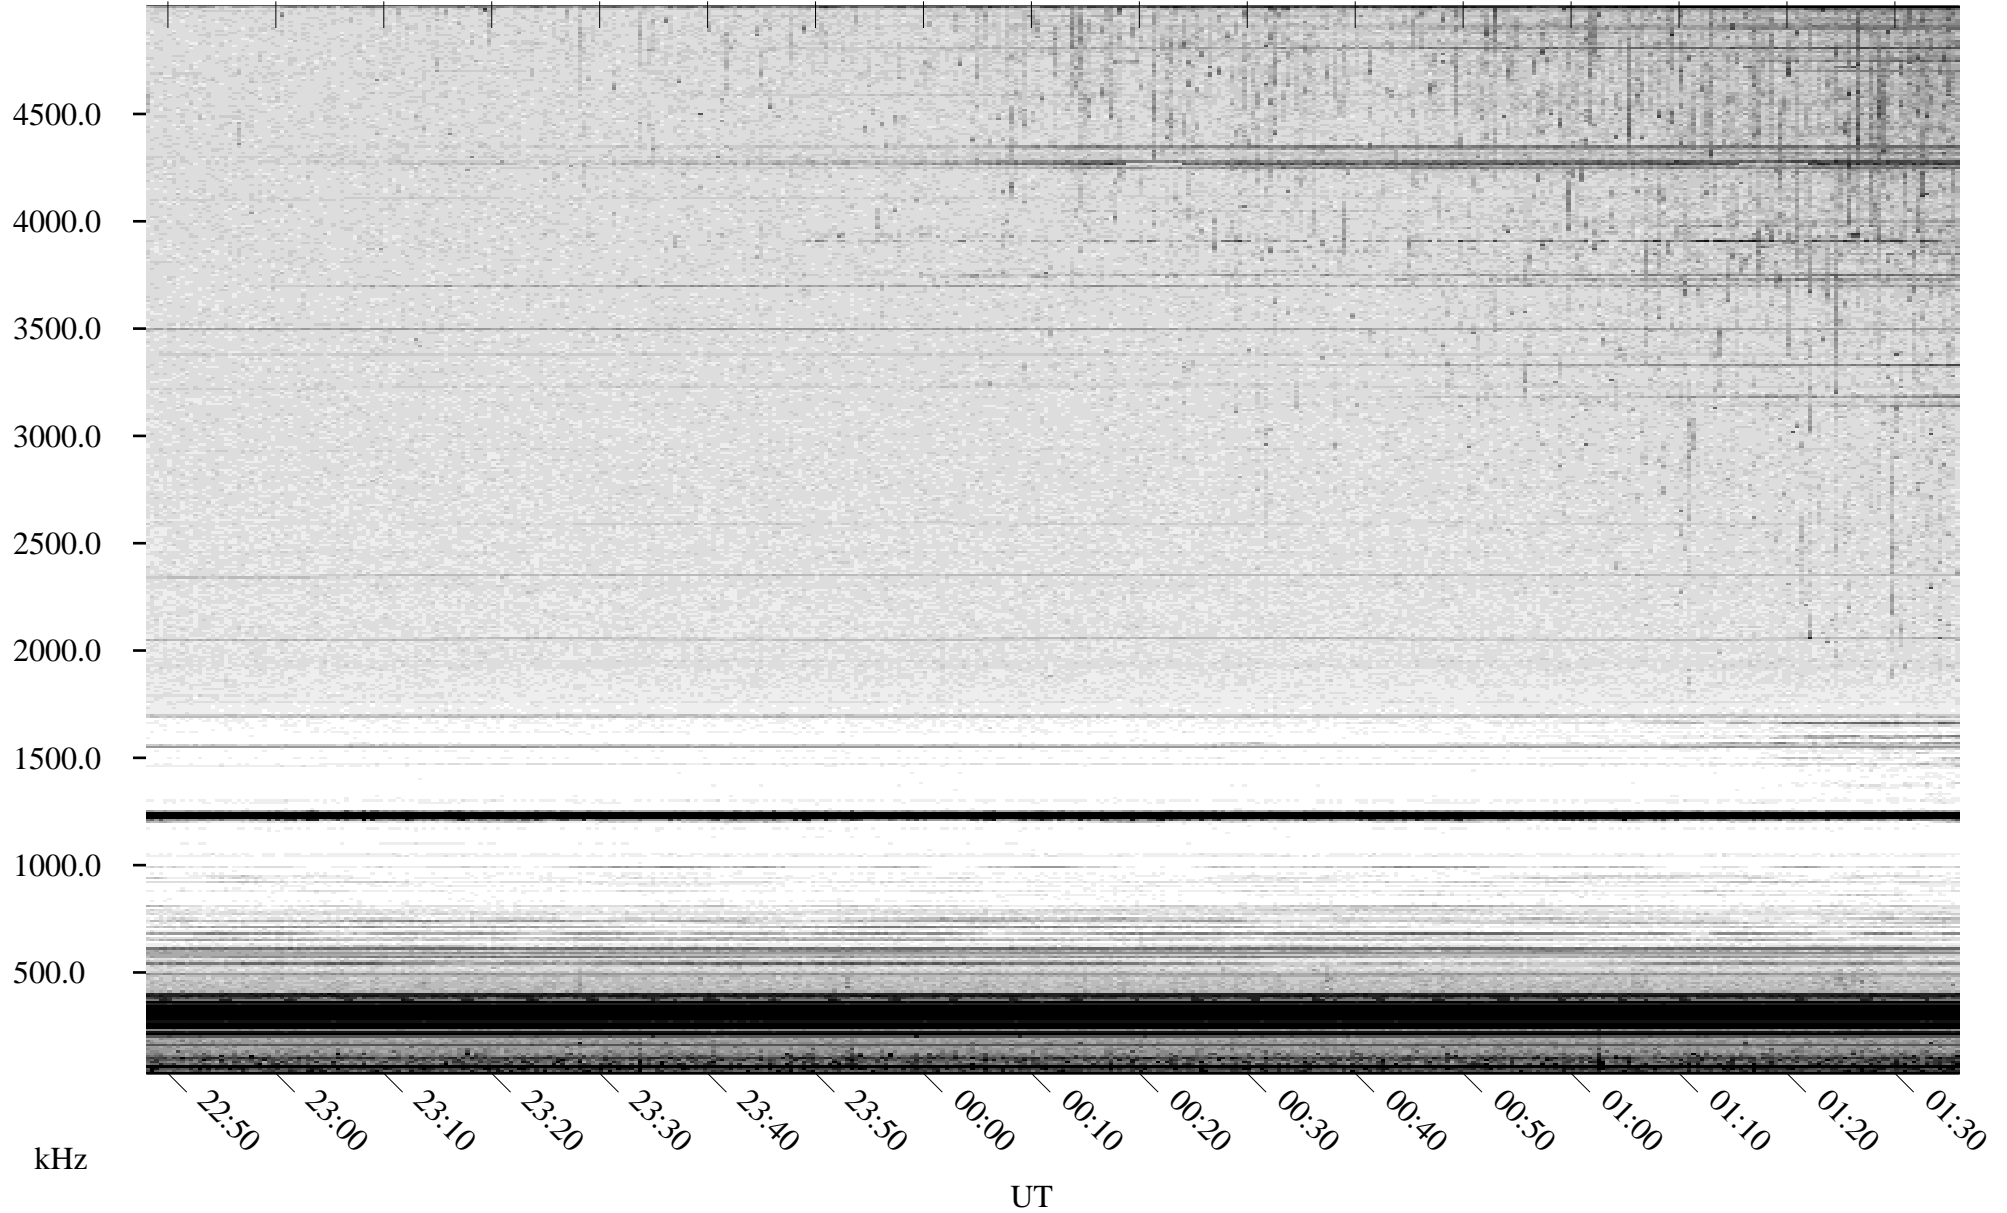

06/07/2009 Churchill, Manitoba

Linear Scale Black = 161 White = 15

ch09158l.r00SUm max_12

Page 1

06/07/2009 Churchill, Manitoba

Linear Scale Black = 161 White = 15

ch09158l.r00SUm max_12

Page 2

06/08/2009 Churchill, Manitoba

Linear Scale Black = 161 White = 15

ch09158l.r00SUm max_12

Page 3

06/08/2009 Churchill, Manitoba

Linear Scale Black = 161 White = 15

ch09158l.r00SUm max_12

Page 4

06/08/2009 Churchill, Manitoba

Linear Scale Black = 161 White = 15

ch09158l.r00SUm max_12

Page 5

06/08/2009 Churchill, Manitoba

Linear Scale Black = 161 White = 15

ch09158l.r00SUm max_12

Page 6

06/08/2009 Churchill, Manitoba

Linear Scale Black = 161 White = 15

ch09158l.r00SUm max_12

Page 7

06/08/2009 Churchill, Manitoba

Linear Scale Black = 161 White = 15

ch09158l.r00SUm max_12