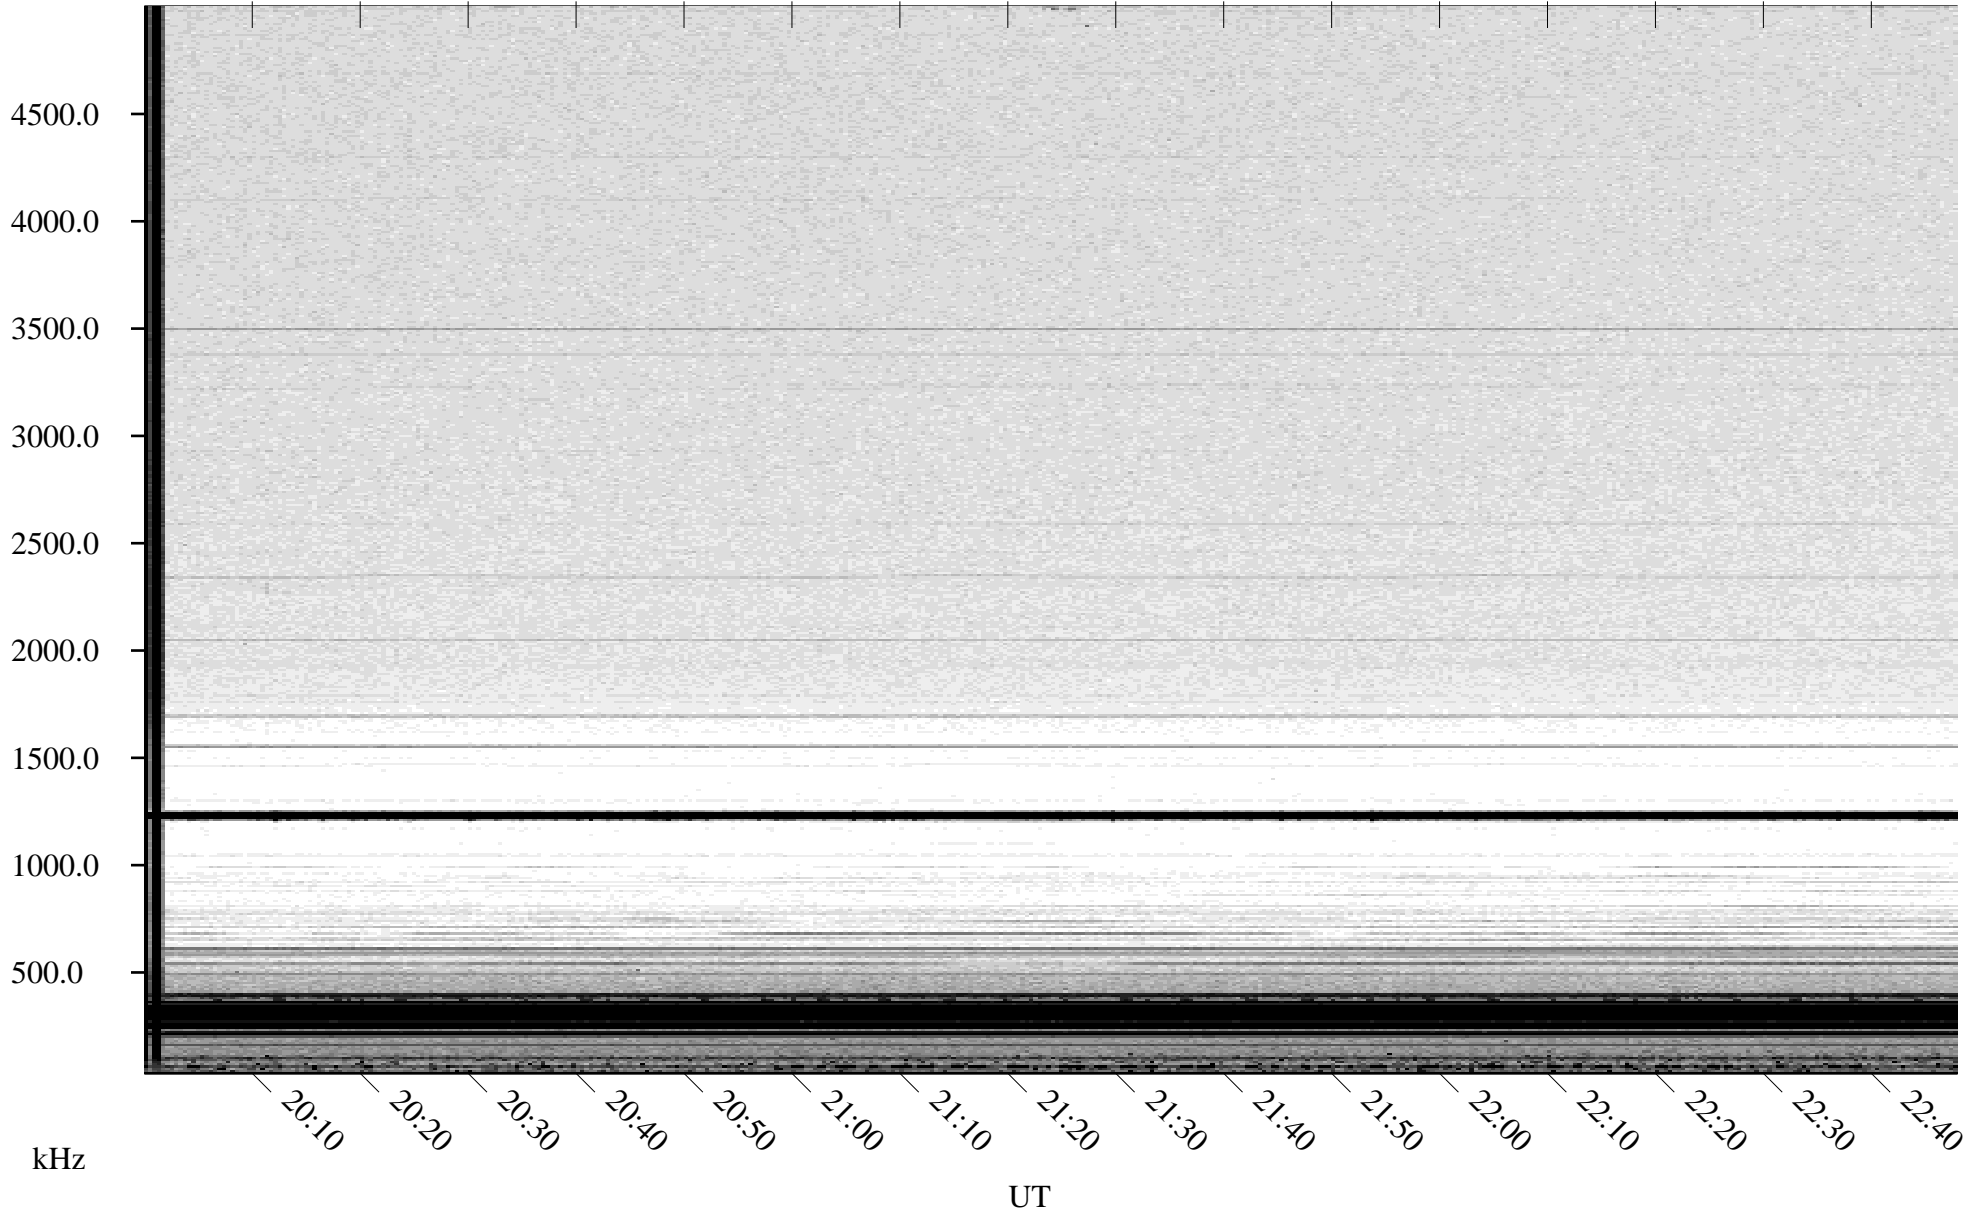

06/08/2009 Churchill, Manitoba

Linear Scale Black = 161 White = 15

ch09159l.r00SUm max_12

Page 1

06/08/2009 Churchill, Manitoba

Linear Scale Black = 161 White = 15

ch09159l.r00SUm max_12

Page 2

06/09/2009 Churchill, Manitoba

Linear Scale Black = 161 White = 15

ch09159l.r00SUm max_12

Page 3

06/09/2009 Churchill, Manitoba

Linear Scale Black = 161 White = 15

ch09159l.r00SUm max_12

Page 4

06/09/2009 Churchill, Manitoba

Linear Scale Black = 161 White = 15

ch09159l.r00SUm max_12

Page 5

06/09/2009 Churchill, Manitoba

Linear Scale Black = 161 White = 15

ch09159l.r00SUm max_12

Page 6

06/09/2009 Churchill, Manitoba

Linear Scale Black = 161 White = 15

ch09159l.r00SUm max_12

Page 7

06/09/2009 Churchill, Manitoba

Linear Scale Black = 161 White = 15

ch09159l.r00SUm max_12

Page 8