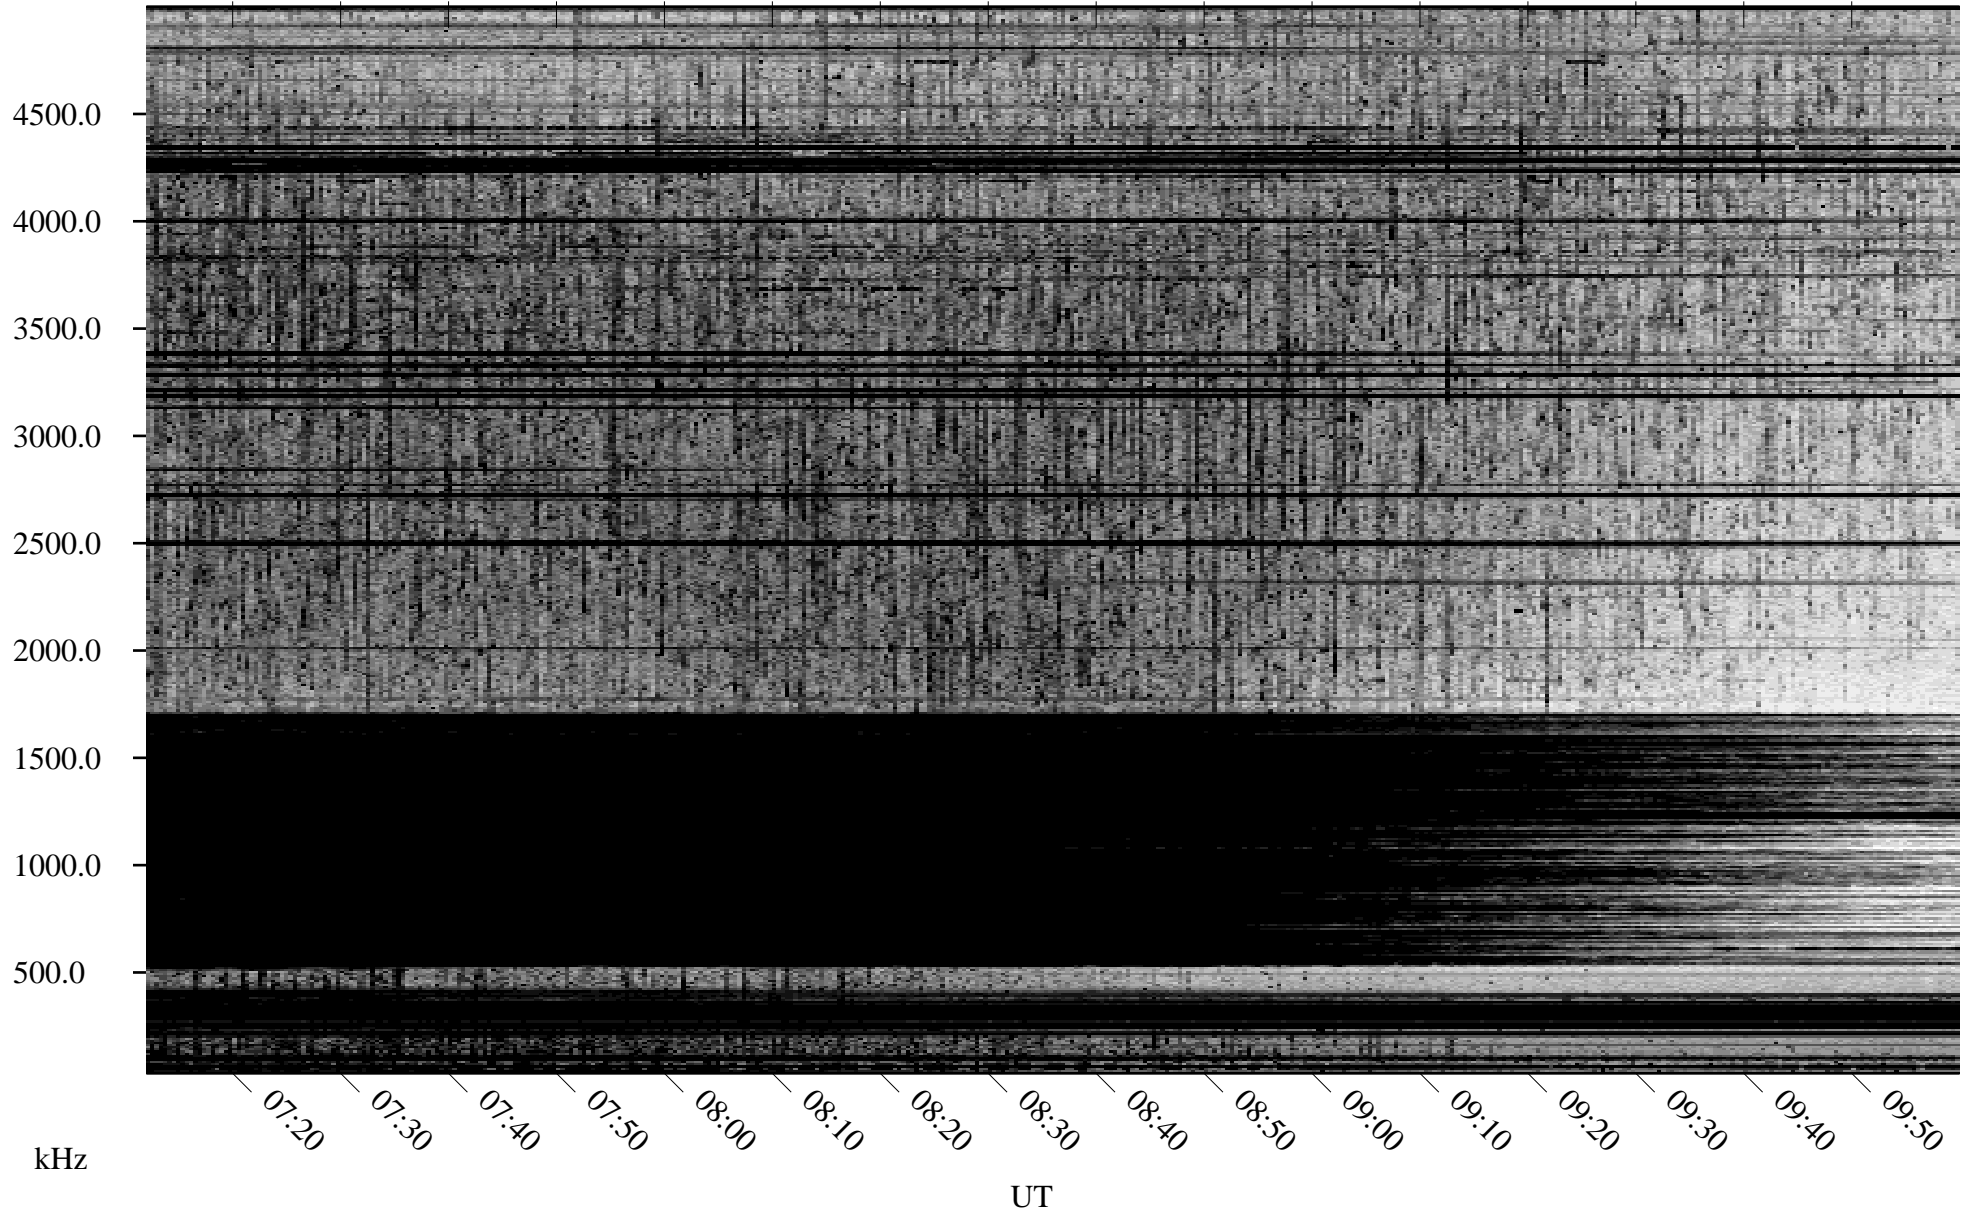

06/08/2009 Churchill, Manitoba

Linear Scale Black = 161 White = 15

ch09159l.r00SUm max_12

Page 1

06/08/2009 Churchill, Manitoba

Linear Scale Black = 161 White = 15

ch09159l.r00SUm max_12

Page 2

06/09/2009 Churchill, Manitoba

Linear Scale Black = 161 White = 15

ch09159l.r00SUm max_12

Page 3

06/09/2009 Churchill, Manitoba

Linear Scale Black = 161 White = 15

ch09159l.r00SUm max_12

Page 4

06/09/2009 Churchill, Manitoba

Linear Scale Black = 161 White = 15

ch09159l.r00SUm max_12

Page 5

06/09/2009 Churchill, Manitoba

Linear Scale Black = 161 White = 15

ch09159l.r00SUm max_12

Page 6

06/09/2009 Churchill, Manitoba

Linear Scale Black = 161 White = 15

ch09159l.r00SUm max_12

Page 7

06/09/2009 Churchill, Manitoba

Linear Scale Black = 161 White = 15

ch09159l.r00SUm max_12

Page 8