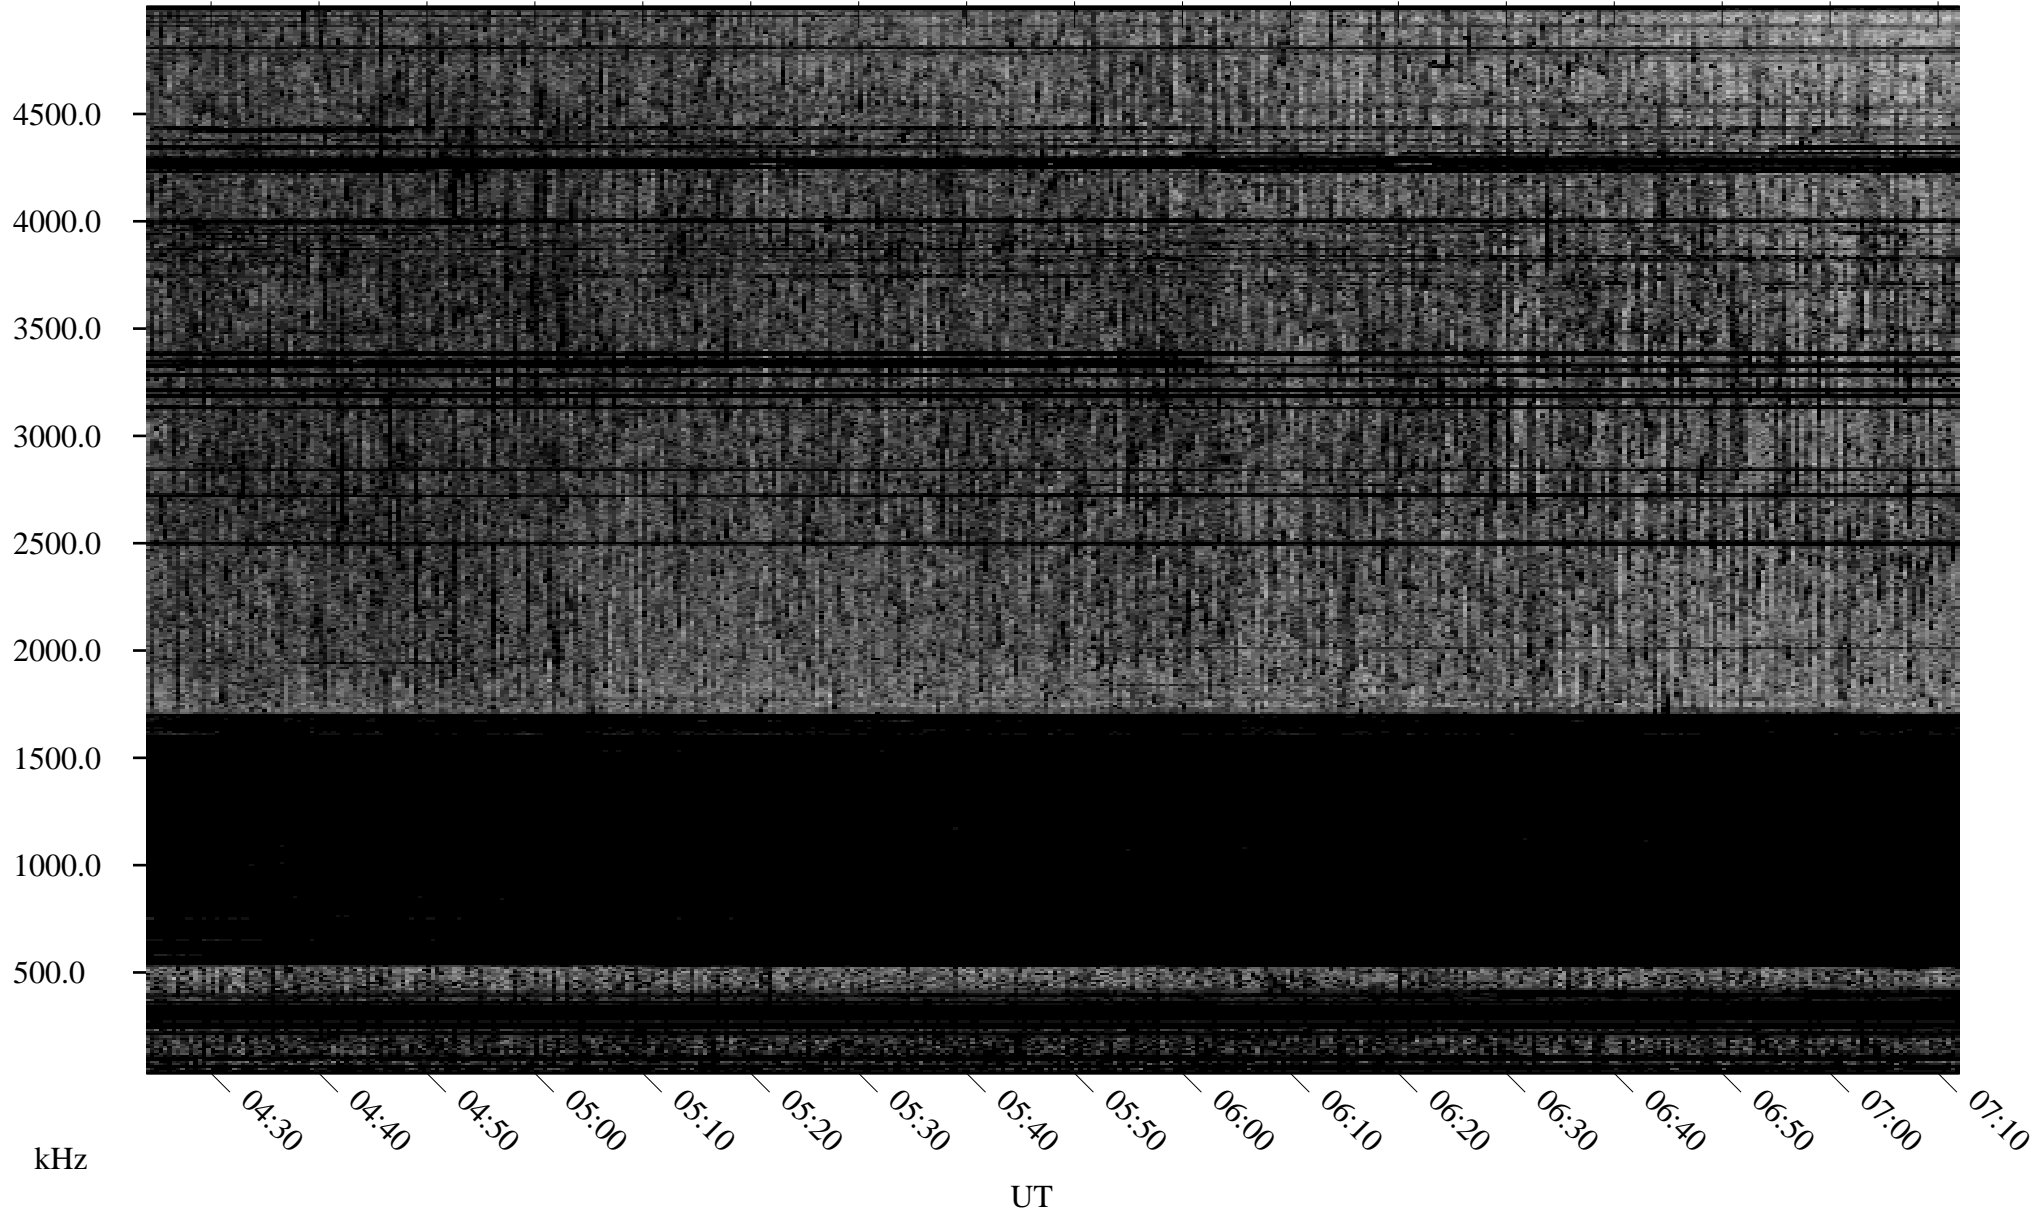

06/08/2009 Churchill, Manitoba

Linear Scale Black = 161 White = 15

ch09159l.r00SUm max_12

Page 1

06/08/2009 Churchill, Manitoba

Linear Scale Black = 161 White = 15

ch09159l.r00SUm max_12

Page 2

06/09/2009 Churchill, Manitoba

Linear Scale Black = 161 White = 15

ch09159l.r00SUm max_12

Page 3

06/09/2009 Churchill, Manitoba

Linear Scale Black = 161 White = 15

ch09159l.r00SUm max_12

Page 4

06/09/2009 Churchill, Manitoba

Linear Scale Black = 161 White = 15

ch09159l.r00SUm max_12

Page 5

06/09/2009 Churchill, Manitoba

Linear Scale Black = 161 White = 15

ch09159l.r00SUm max_12

Page 6

06/09/2009 Churchill, Manitoba

Linear Scale Black = 161 White = 15

ch09159l.r00SUm max_12

Page 7

06/09/2009 Churchill, Manitoba

Linear Scale Black = 161 White = 15

ch09159l.r00SUm max_12

Page 8