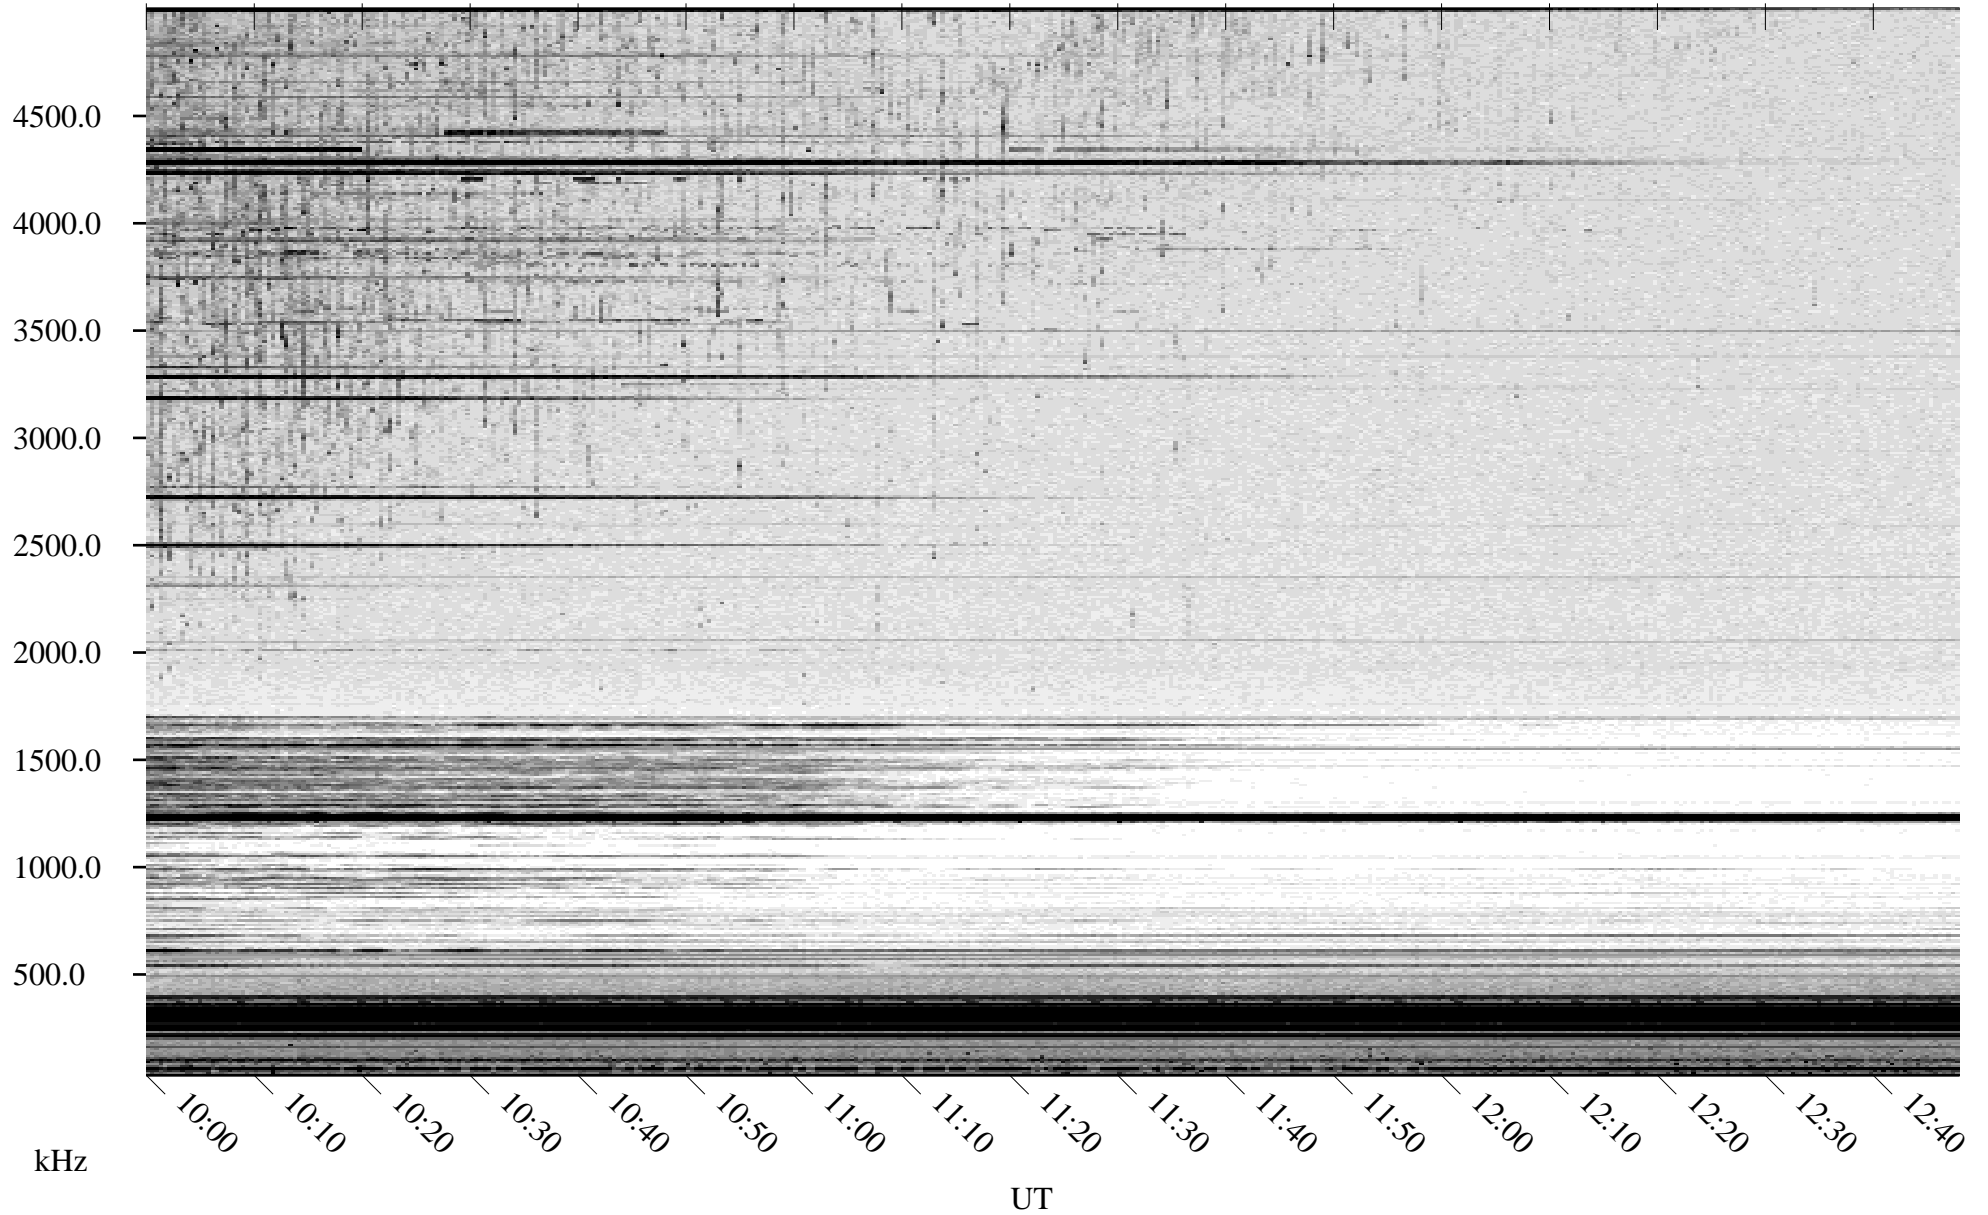

06/08/2009 Churchill, Manitoba

Linear Scale Black = 161 White = 15

ch09159l.r00SUm max_12

Page 1

06/08/2009 Churchill, Manitoba

Linear Scale Black = 161 White = 15

ch09159l.r00SUm max_12

Page 2

06/09/2009 Churchill, Manitoba

Linear Scale Black = 161 White = 15

ch09159l.r00SUm max_12

Page 5

06/09/2009 Churchill, Manitoba

Linear Scale Black = 161 White = 15

ch09159l.r00SUm max_12

Page 6

06/09/2009 Churchill, Manitoba

Linear Scale Black = 161 White = 15

ch09159l.r00SUm max_12

Page 7

06/09/2009 Churchill, Manitoba

Linear Scale Black = 161 White = 15

ch09159l.r00SUm max_12

Page 8