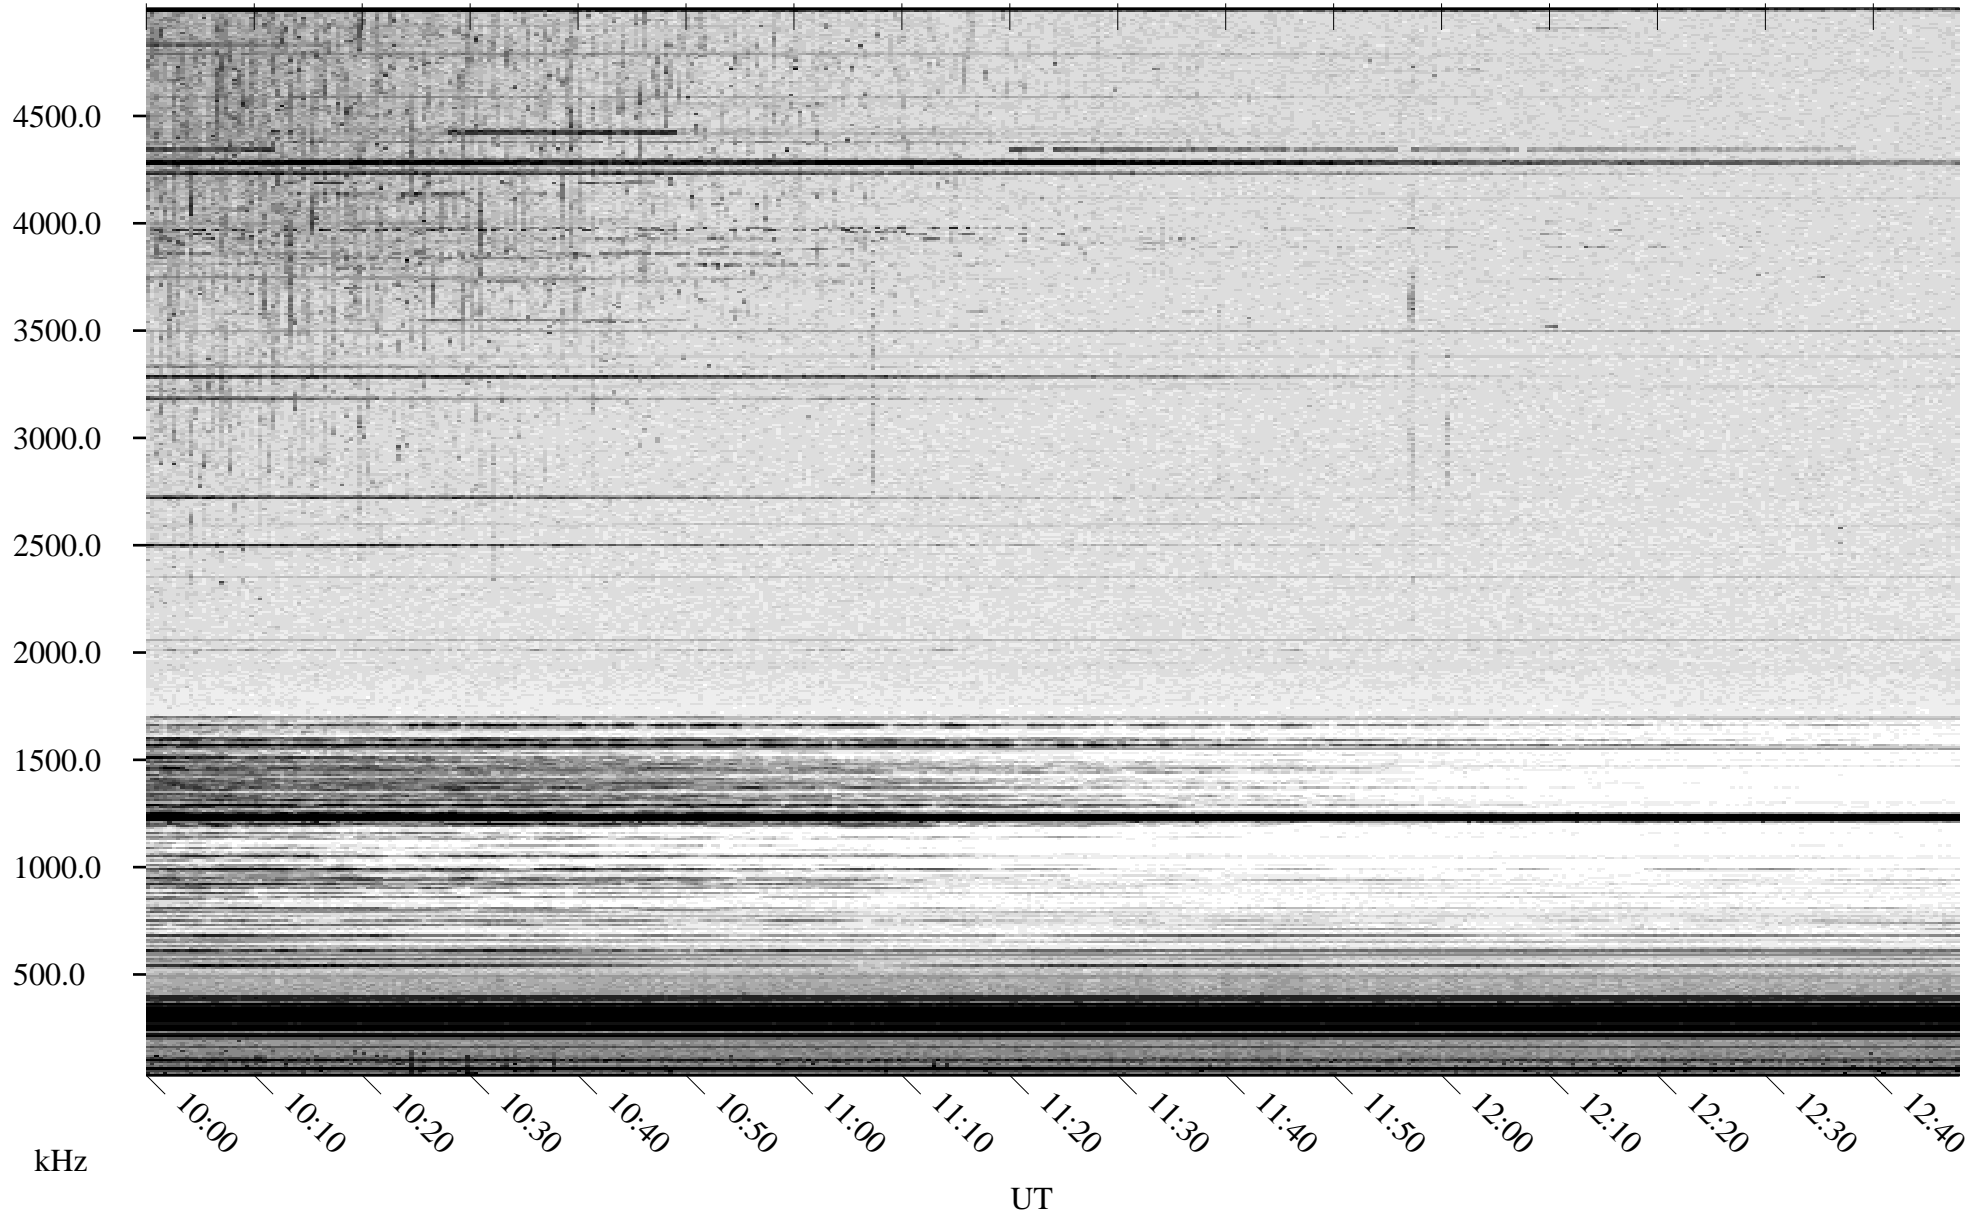

06/09/2009 Churchill, Manitoba

Linear Scale Black = 161 White = 15

ch09160l.r00SUm max_12

Page 1

06/09/2009 Churchill, Manitoba

Linear Scale Black = 161 White = 15

ch09160l.r00SUm max_12

Page 2

06/10/2009 Churchill, Manitoba

Linear Scale Black = 161 White = 15

ch09160l.r00SUm max_12

Page 3

06/10/2009 Churchill, Manitoba

Linear Scale Black = 161 White = 15

ch09160l.r00SUm max_12

Page 4

06/10/2009 Churchill, Manitoba

Linear Scale Black = 161 White = 15

ch09160l.r00SUm max_12

Page 5

06/10/2009 Churchill, Manitoba

Linear Scale Black = 161 White = 15

ch09160l.r00SUm max_12

Page 6

06/10/2009 Churchill, Manitoba

Linear Scale Black = 161 White = 15

ch09160l.r00SUm max_12

Page 7

06/10/2009 Churchill, Manitoba

Linear Scale Black = 161 White = 15

ch09160l.r00SUm max_12