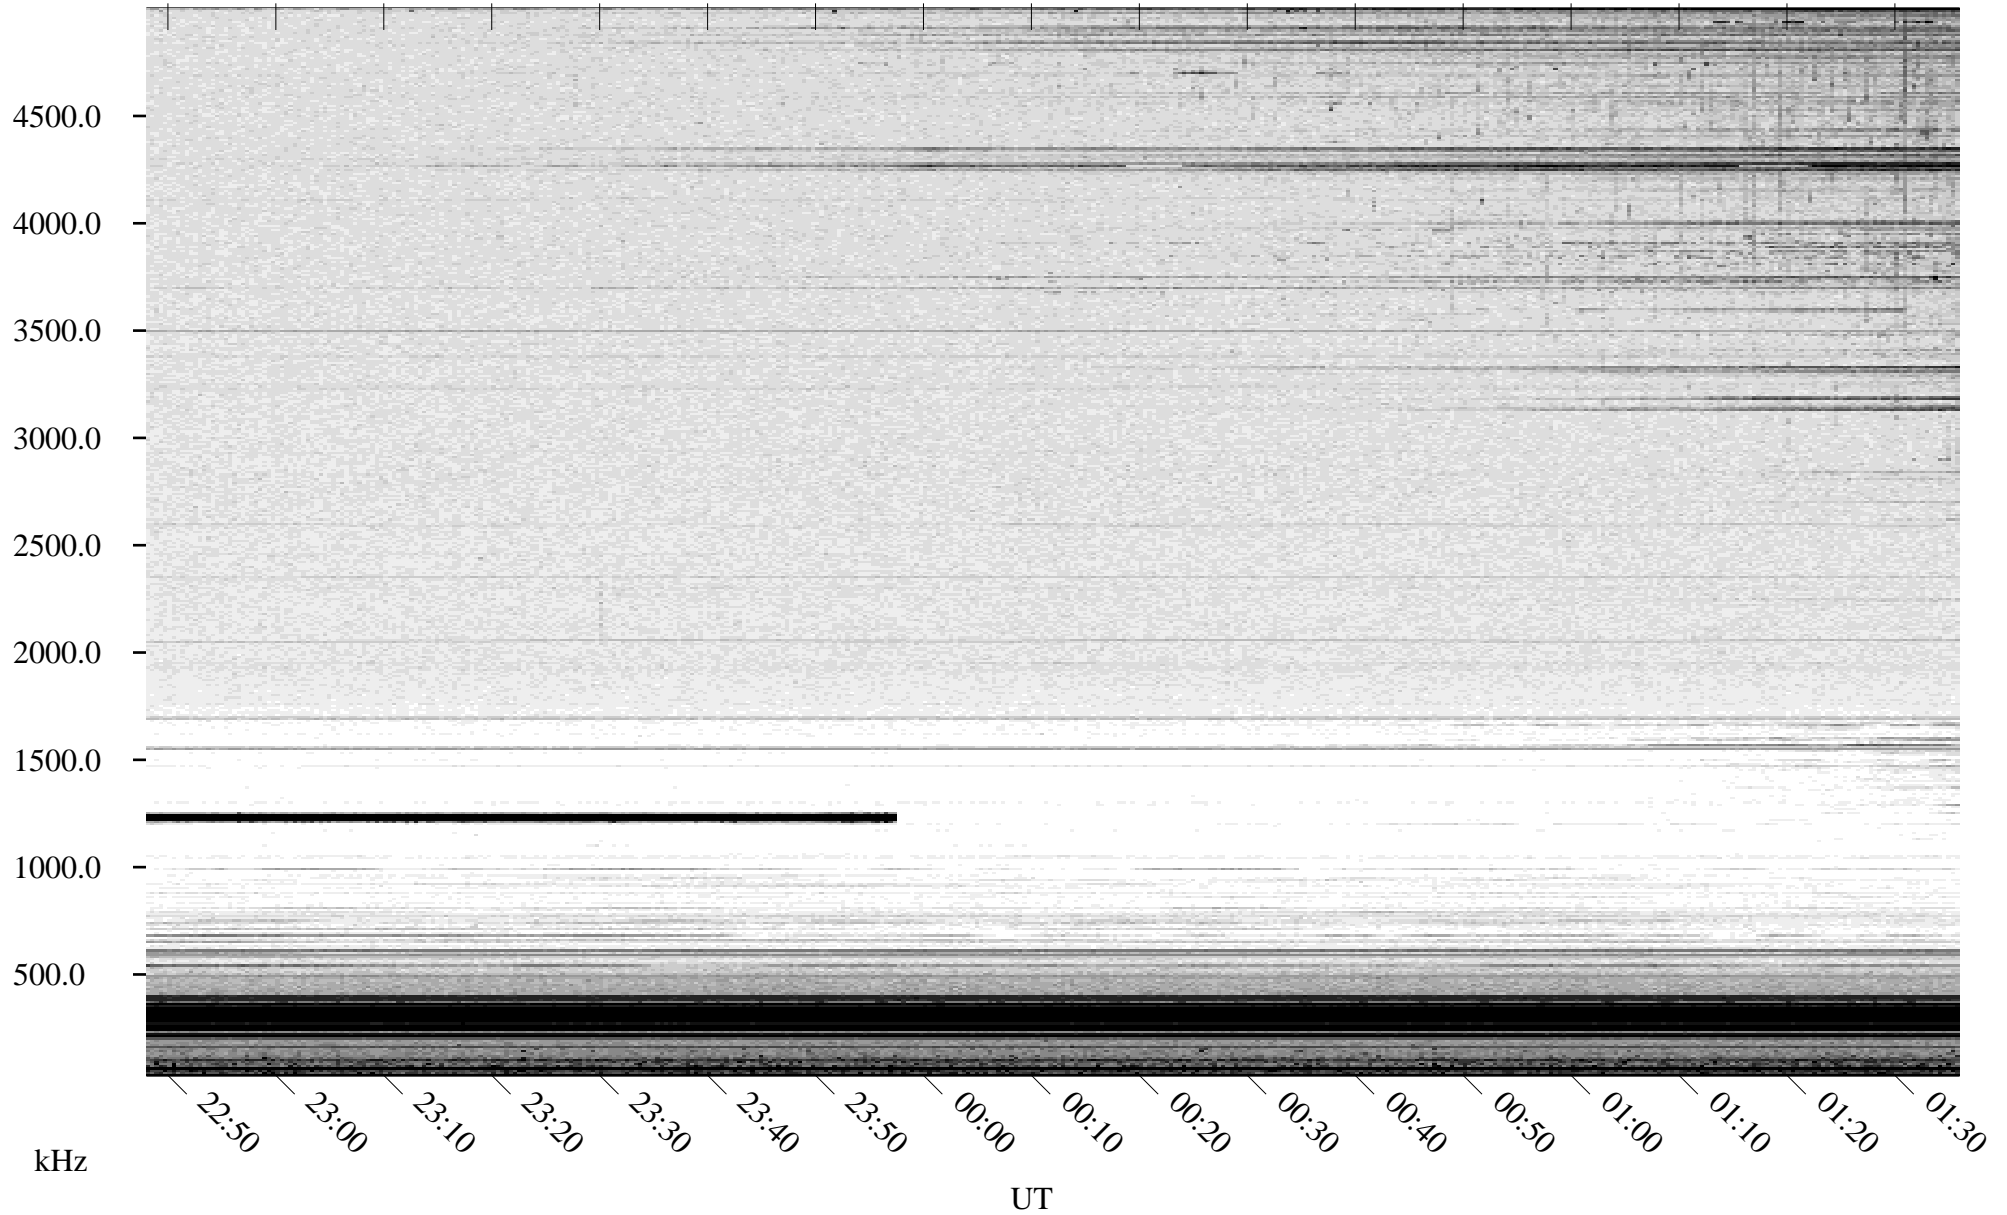

06/09/2009 Churchill, Manitoba

Linear Scale Black = 161 White = 15

ch09160l.r00SUm max_12

Page 1

06/09/2009 Churchill, Manitoba

Linear Scale Black = 161 White = 15

ch09160l.r00SUm max_12

Page 2

06/10/2009 Churchill, Manitoba

Linear Scale Black = 161 White = 15

ch09160l.r00SUm max_12

Page 3

06/10/2009 Churchill, Manitoba

Linear Scale Black = 161 White = 15

ch09160l.r00SUm max_12

Page 4

06/10/2009 Churchill, Manitoba

Linear Scale Black = 161 White = 15

ch09160l.r00SUm max_12

Page 5

06/10/2009 Churchill, Manitoba

Linear Scale Black = 161 White = 15

ch09160l.r00SUm max_12

Page 6

06/10/2009 Churchill, Manitoba

Linear Scale Black = 161 White = 15

ch09160l.r00SUm max_12

Page 7

06/10/2009 Churchill, Manitoba

Linear Scale Black = 161 White = 15

ch09160l.r00SUm max_12