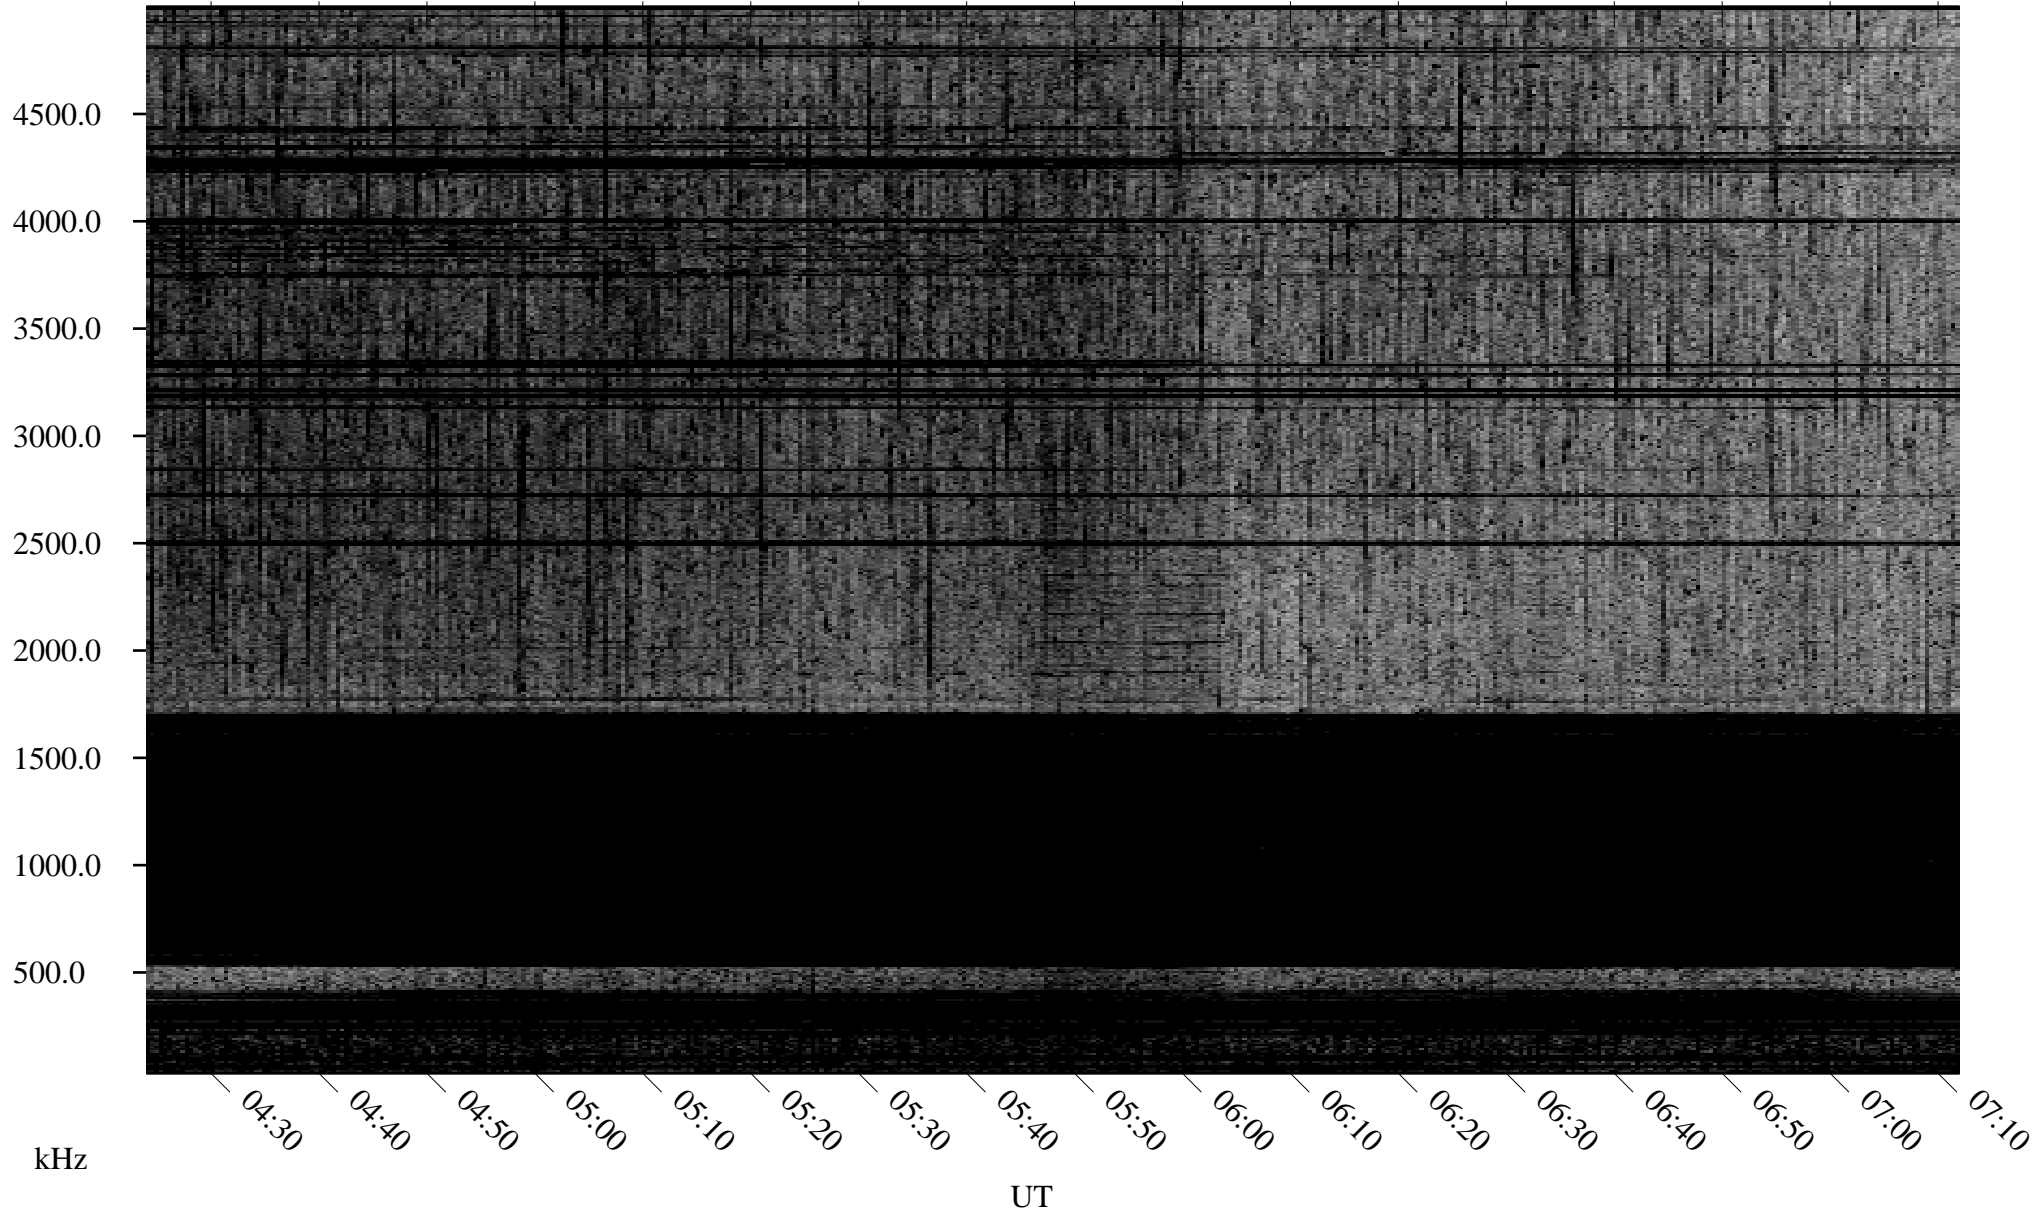

06/09/2009 Churchill, Manitoba

Linear Scale Black = 161 White = 15

ch09160l.r00SUm max_12

Page 1

06/09/2009 Churchill, Manitoba

Linear Scale Black = 161 White = 15

ch09160l.r00SUm max_12

Page 2

06/10/2009 Churchill, Manitoba

Linear Scale Black = 161 White = 15

ch09160l.r00SUm max_12

Page 3

06/10/2009 Churchill, Manitoba

Linear Scale Black = 161 White = 15

ch09160l.r00SUm max_12

Page 4

06/10/2009 Churchill, Manitoba

Linear Scale Black = 161 White = 15

ch09160l.r00SUm max_12

Page 5

06/10/2009 Churchill, Manitoba

Linear Scale Black = 161 White = 15

ch09160l.r00SUm max_12

Page 6

06/10/2009 Churchill, Manitoba

Linear Scale Black = 161 White = 15

ch09160l.r00SUm max_12

Page 7

06/10/2009 Churchill, Manitoba

Linear Scale Black = 161 White = 15

ch09160l.r00SUm max_12