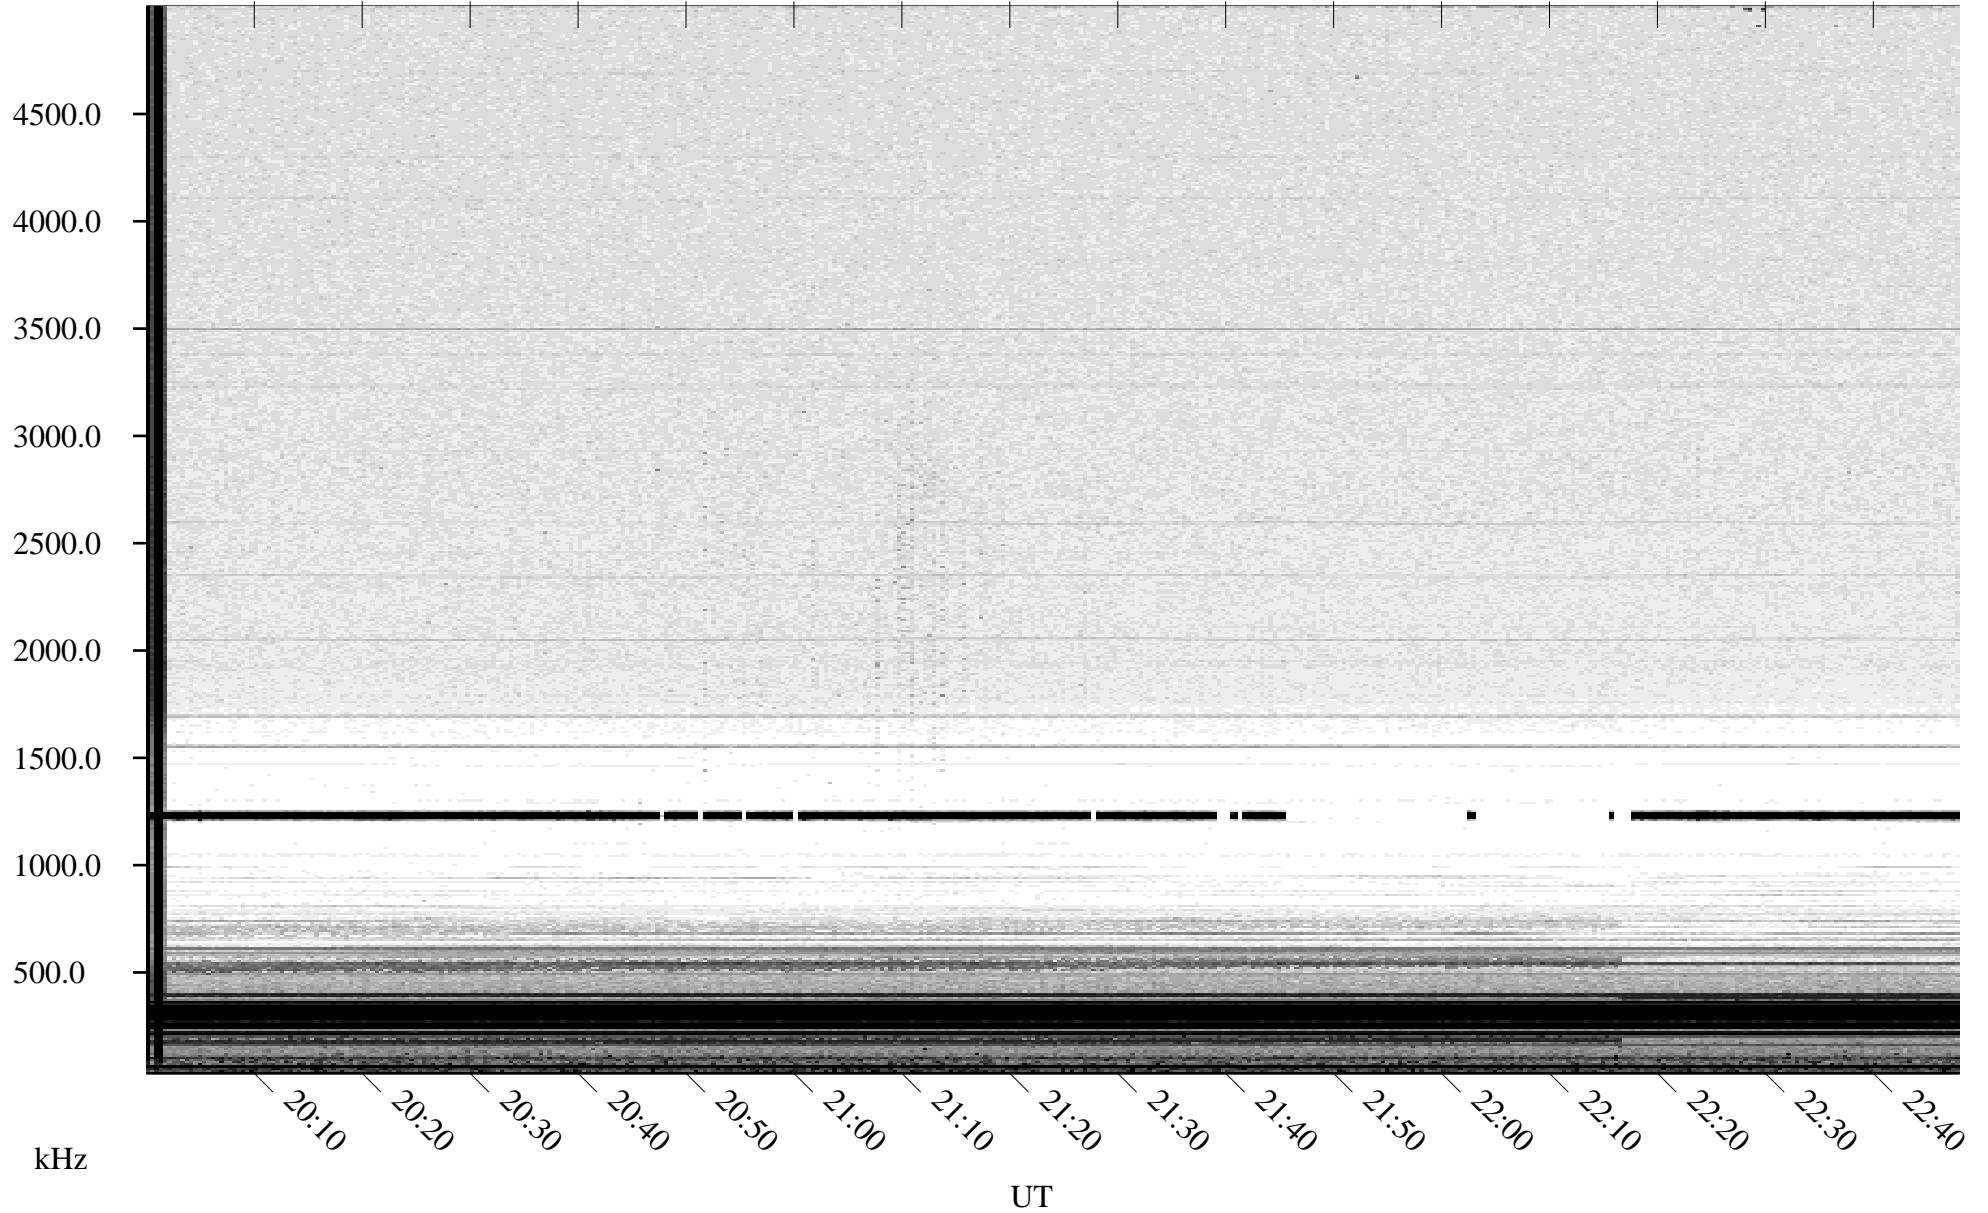

06/09/2009 Churchill, Manitoba

Linear Scale Black = 161 White = 15

ch09160l.r00SUm max_12

Page 1

06/09/2009 Churchill, Manitoba

Linear Scale Black = 161 White = 15

ch09160l.r00SUm max_12

Page 2

06/10/2009 Churchill, Manitoba

Linear Scale Black = 161 White = 15

ch09160l.r00SUm max_12

Page 3

06/10/2009 Churchill, Manitoba

Linear Scale Black = 161 White = 15

ch09160l.r00SUm max_12

Page 4

06/10/2009 Churchill, Manitoba

Linear Scale Black = 161 White = 15

ch09160l.r00SUm max_12

Page 5

06/10/2009 Churchill, Manitoba

Linear Scale Black = 161 White = 15

ch09160l.r00SUm max_12

Page 6

06/10/2009 Churchill, Manitoba

Linear Scale Black = 161 White = 15

ch09160l.r00SUm max_12

Page 7

06/10/2009 Churchill, Manitoba

Linear Scale Black = 161 White = 15

ch09160l.r00SUm max_12