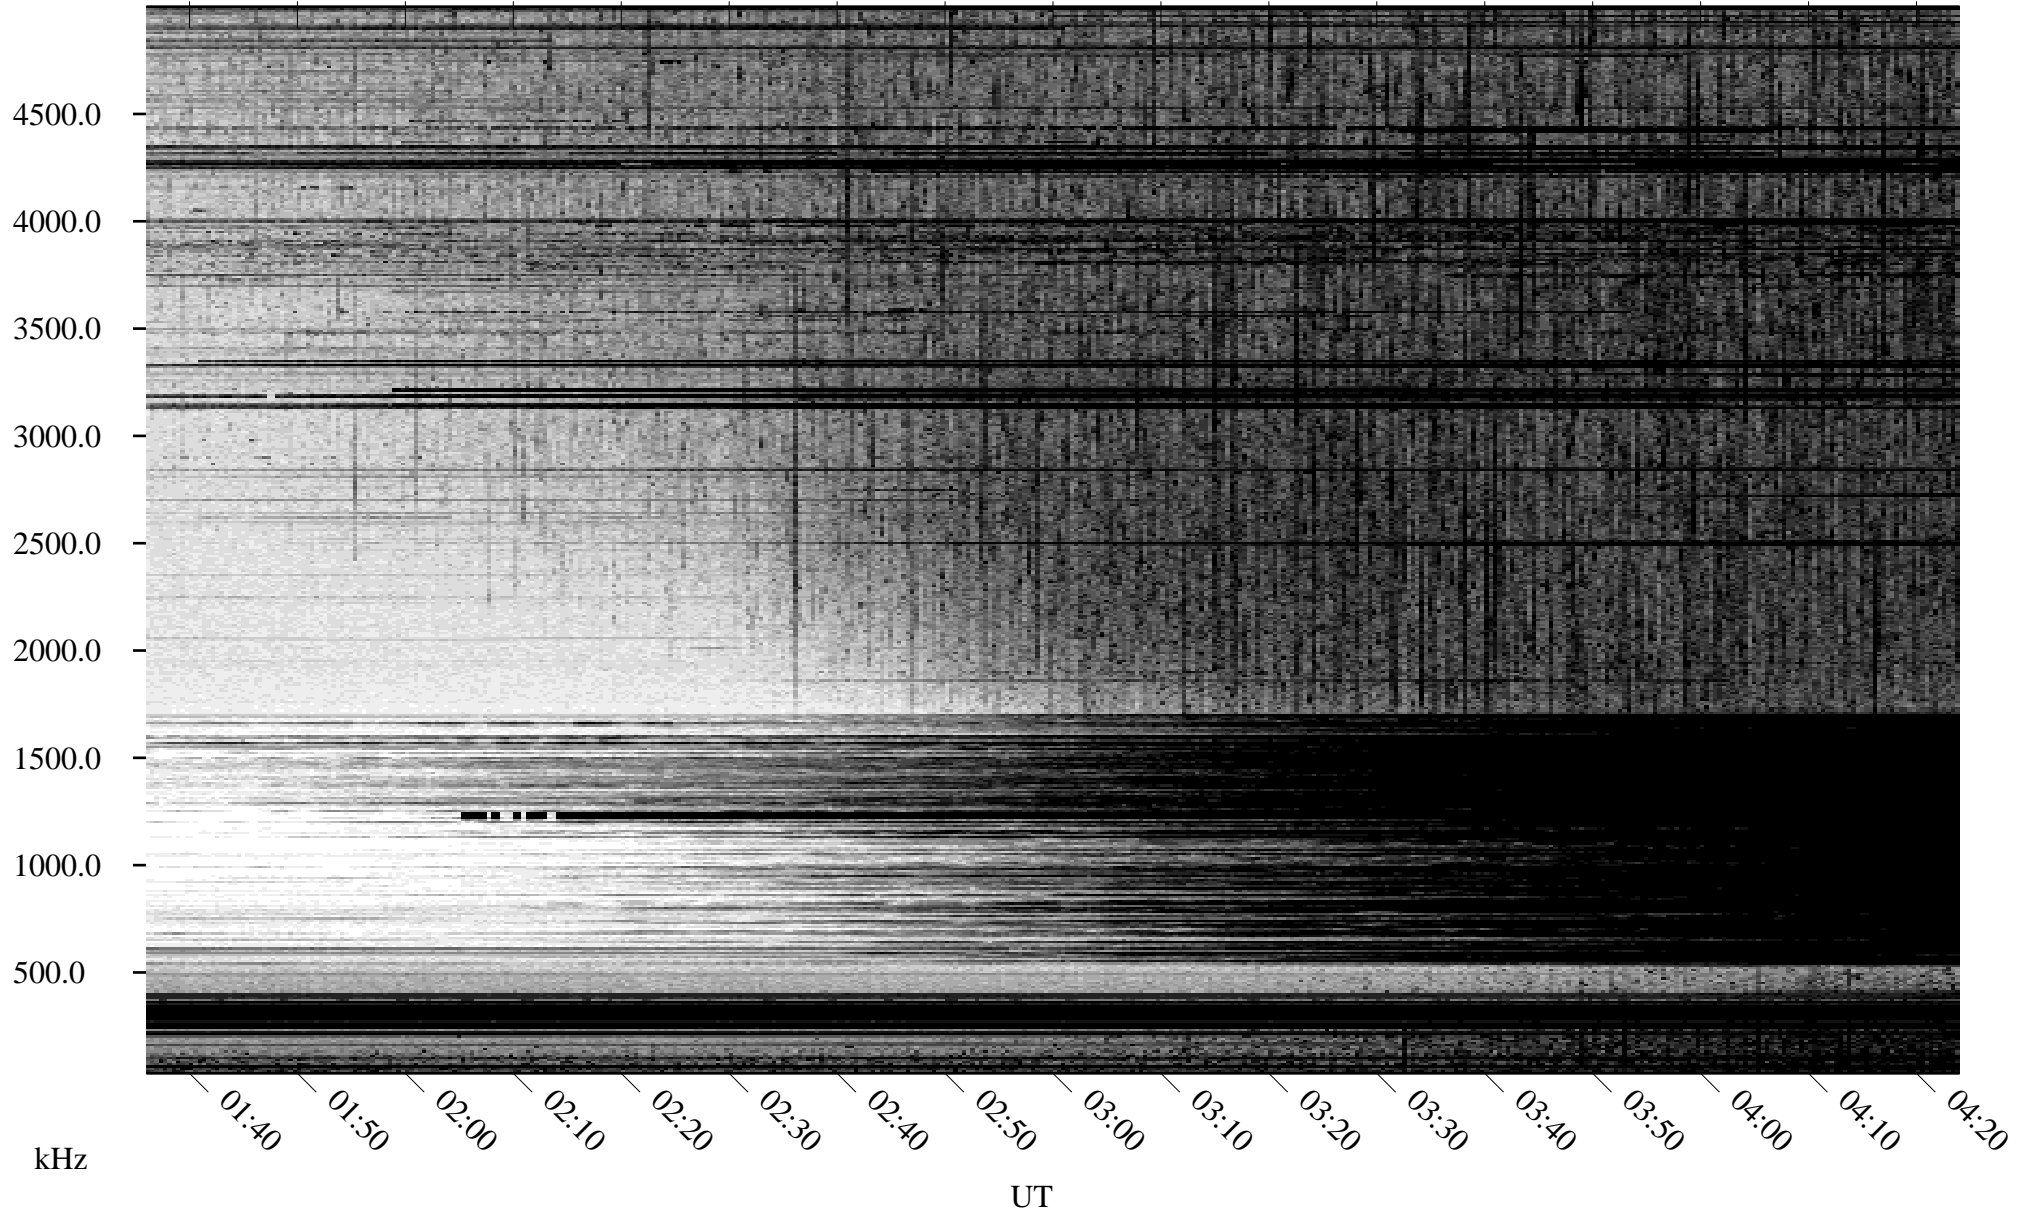

06/09/2009 Churchill, Manitoba

Linear Scale Black = 161 White = 15

ch09160l.r00SUm max_12

Page 1

06/09/2009 Churchill, Manitoba

Linear Scale Black = 161 White = 15

ch09160l.r00SUm max_12

Page 2

06/10/2009 Churchill, Manitoba

Linear Scale Black = 161 White = 15

ch09160l.r00SUm max_12

Page 3

06/10/2009 Churchill, Manitoba

Linear Scale Black = 161 White = 15

ch09160l.r00SUm max_12

Page 4

06/10/2009 Churchill, Manitoba

Linear Scale Black = 161 White = 15

ch09160l.r00SUm max_12

Page 5

06/10/2009 Churchill, Manitoba

Linear Scale Black = 161 White = 15

ch09160l.r00SUm max_12

Page 6

06/10/2009 Churchill, Manitoba

Linear Scale Black = 161 White = 15

ch09160l.r00SUm max_12

Page 7

06/10/2009 Churchill, Manitoba

Linear Scale Black = 161 White = 15

ch09160l.r00SUm max_12