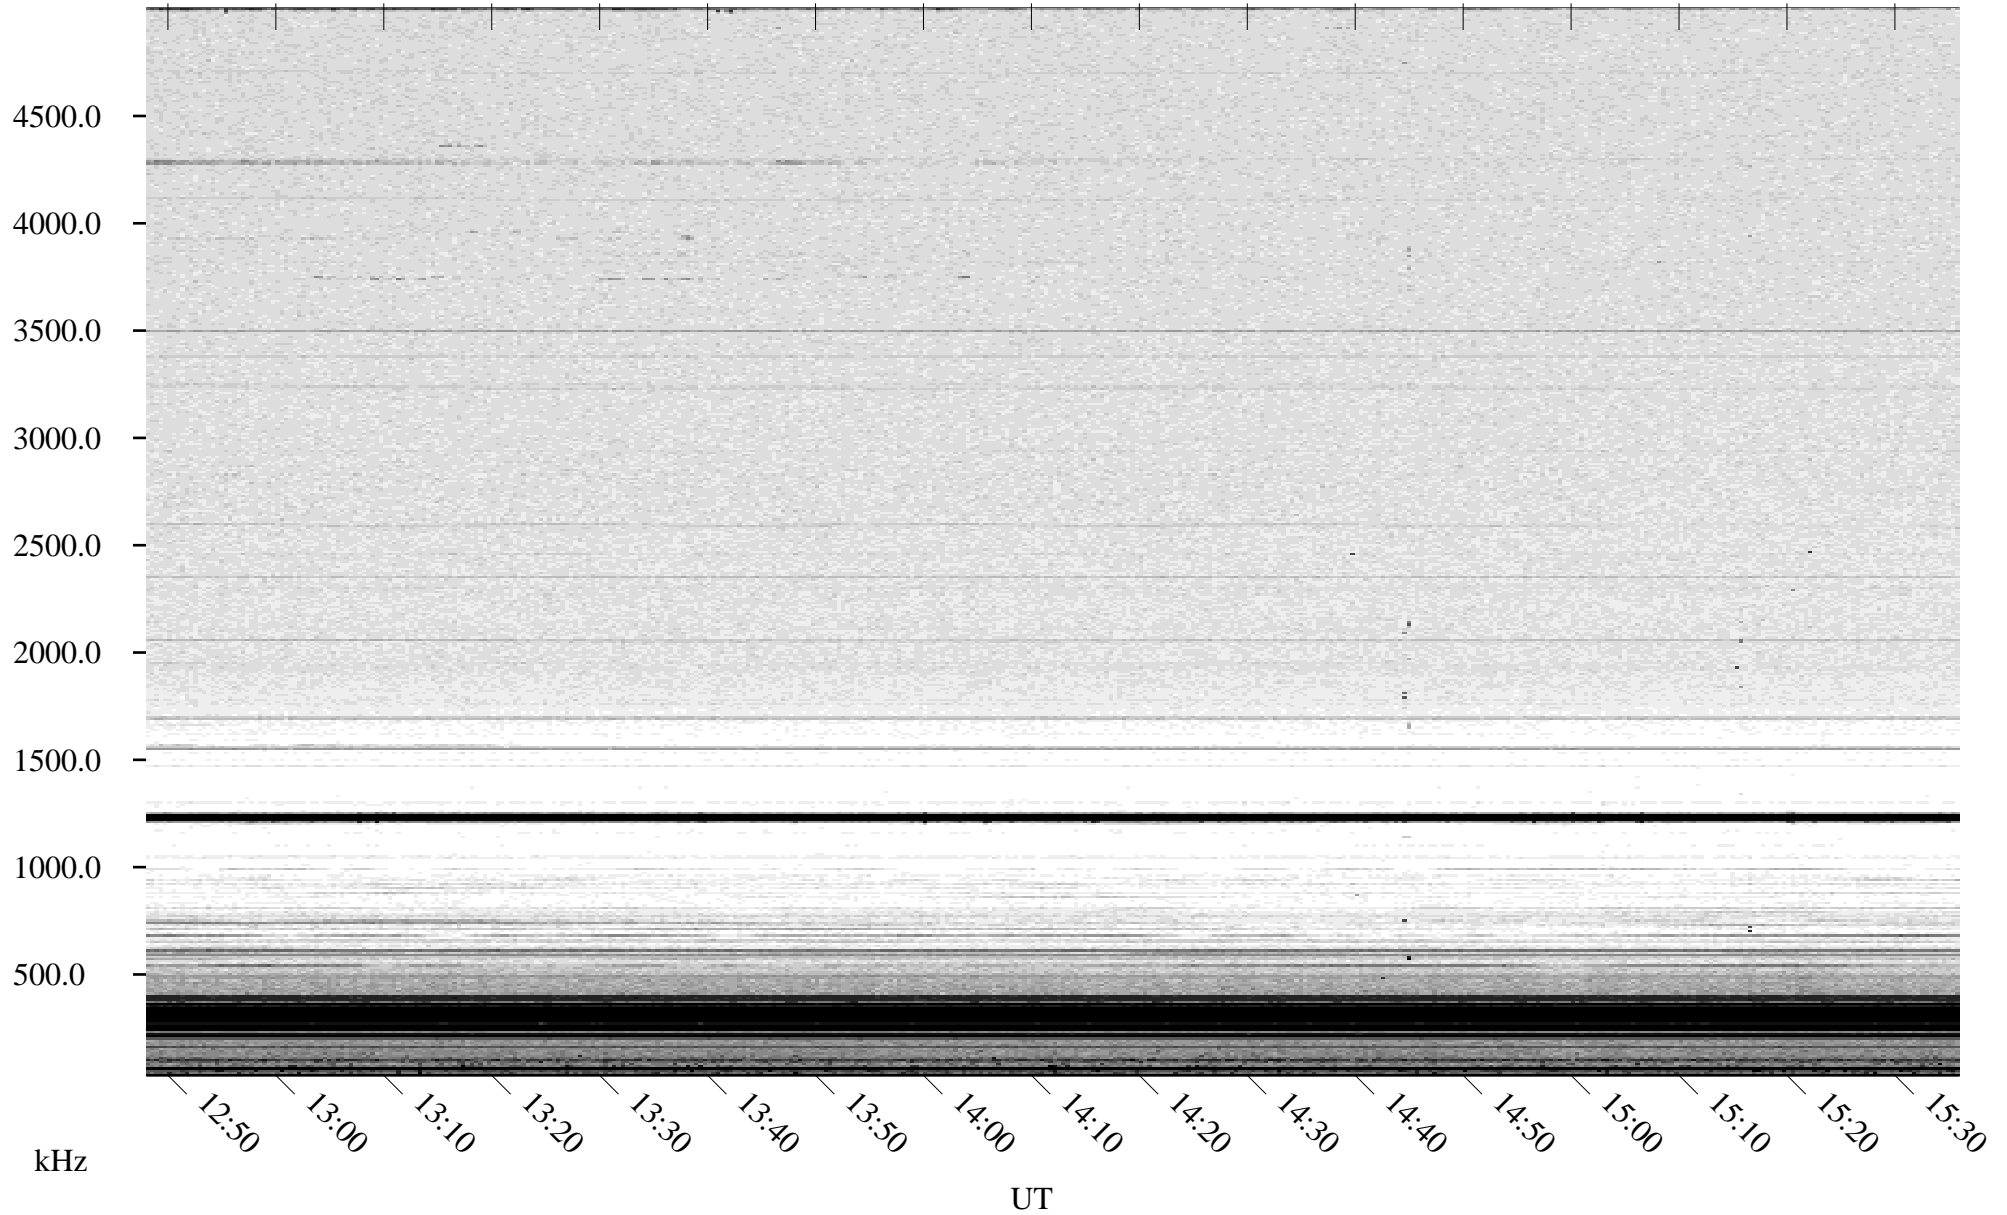

06/10/2009 Churchill, Manitoba

Linear Scale Black = 161 White = 15

ch09160l.r00SUm max_12

Page 3

06/10/2009 Churchill, Manitoba

Linear Scale Black = 161 White = 15

ch09160l.r00SUm max_12

Page 4

06/10/2009 Churchill, Manitoba

Linear Scale Black = 161 White = 15

ch09160l.r00SUm max_12

Page 5

06/10/2009 Churchill, Manitoba

Linear Scale Black = 161 White = 15

ch09160l.r00SUm max_12

Page 6

06/10/2009 Churchill, Manitoba

Linear Scale Black = 161 White = 15

ch09160l.r00SUm max_12

Page 7

06/10/2009 Churchill, Manitoba

Linear Scale Black = 161 White = 15

ch09160l.r00SUm max_12