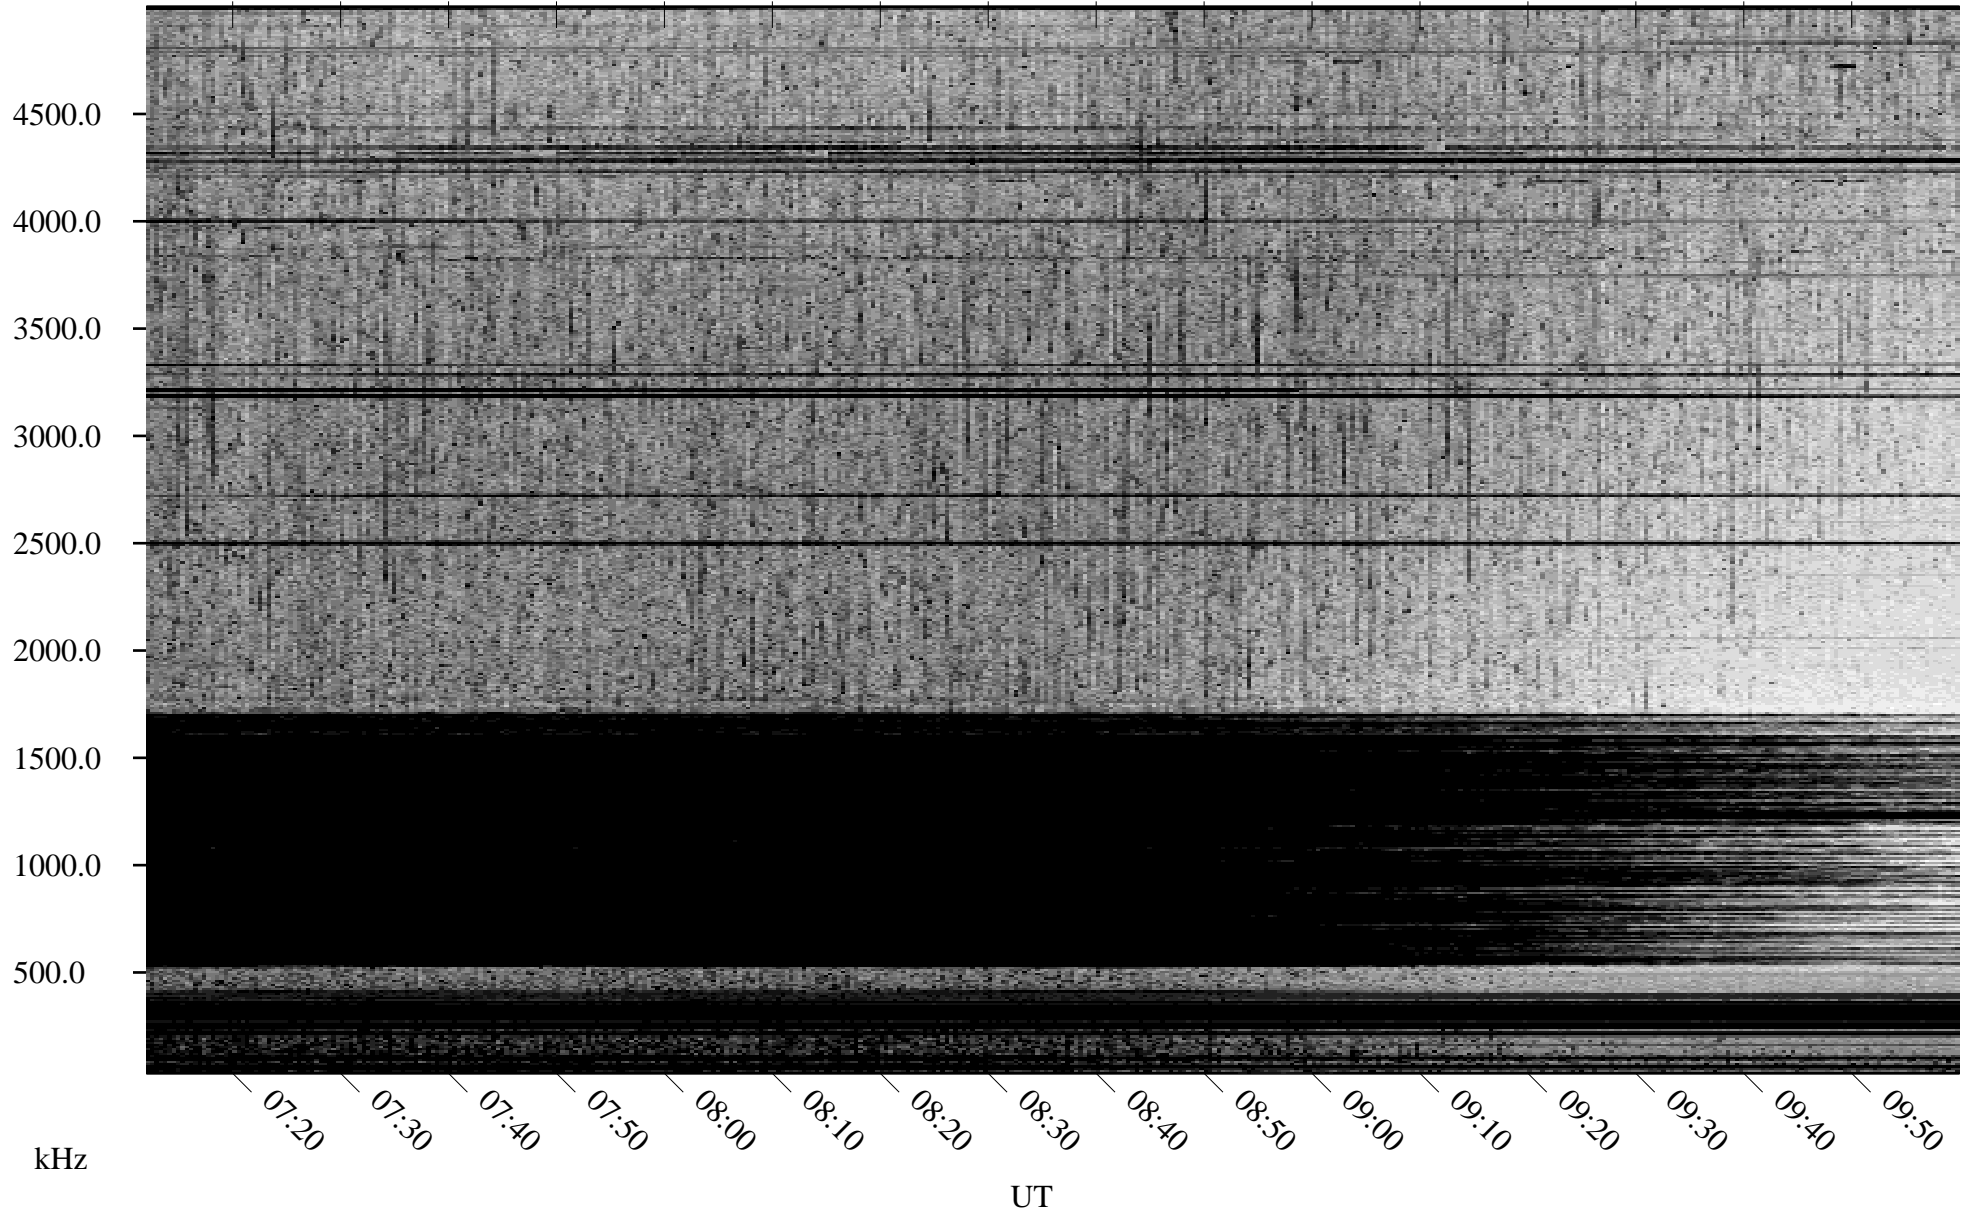

06/09/2009 Churchill, Manitoba

Linear Scale Black = 161 White = 15

ch09160l.r00SUm max_12

Page 1

06/09/2009 Churchill, Manitoba

Linear Scale Black = 161 White = 15

ch09160l.r00SUm max_12

Page 2

06/10/2009 Churchill, Manitoba

Linear Scale Black = 161 White = 15

ch09160l.r00SUm max_12

Page 3

06/10/2009 Churchill, Manitoba

Linear Scale Black = 161 White = 15

ch09160l.r00SUm max_12

Page 4

06/10/2009 Churchill, Manitoba

Linear Scale Black = 161 White = 15

ch09160l.r00SUm max_12

Page 5

06/10/2009 Churchill, Manitoba

Linear Scale Black = 161 White = 15

ch09160l.r00SUm max_12

Page 6

06/10/2009 Churchill, Manitoba

Linear Scale Black = 161 White = 15

ch09160l.r00SUm max_12

Page 7

06/10/2009 Churchill, Manitoba

Linear Scale Black = 161 White = 15

ch09160l.r00SUm max_12