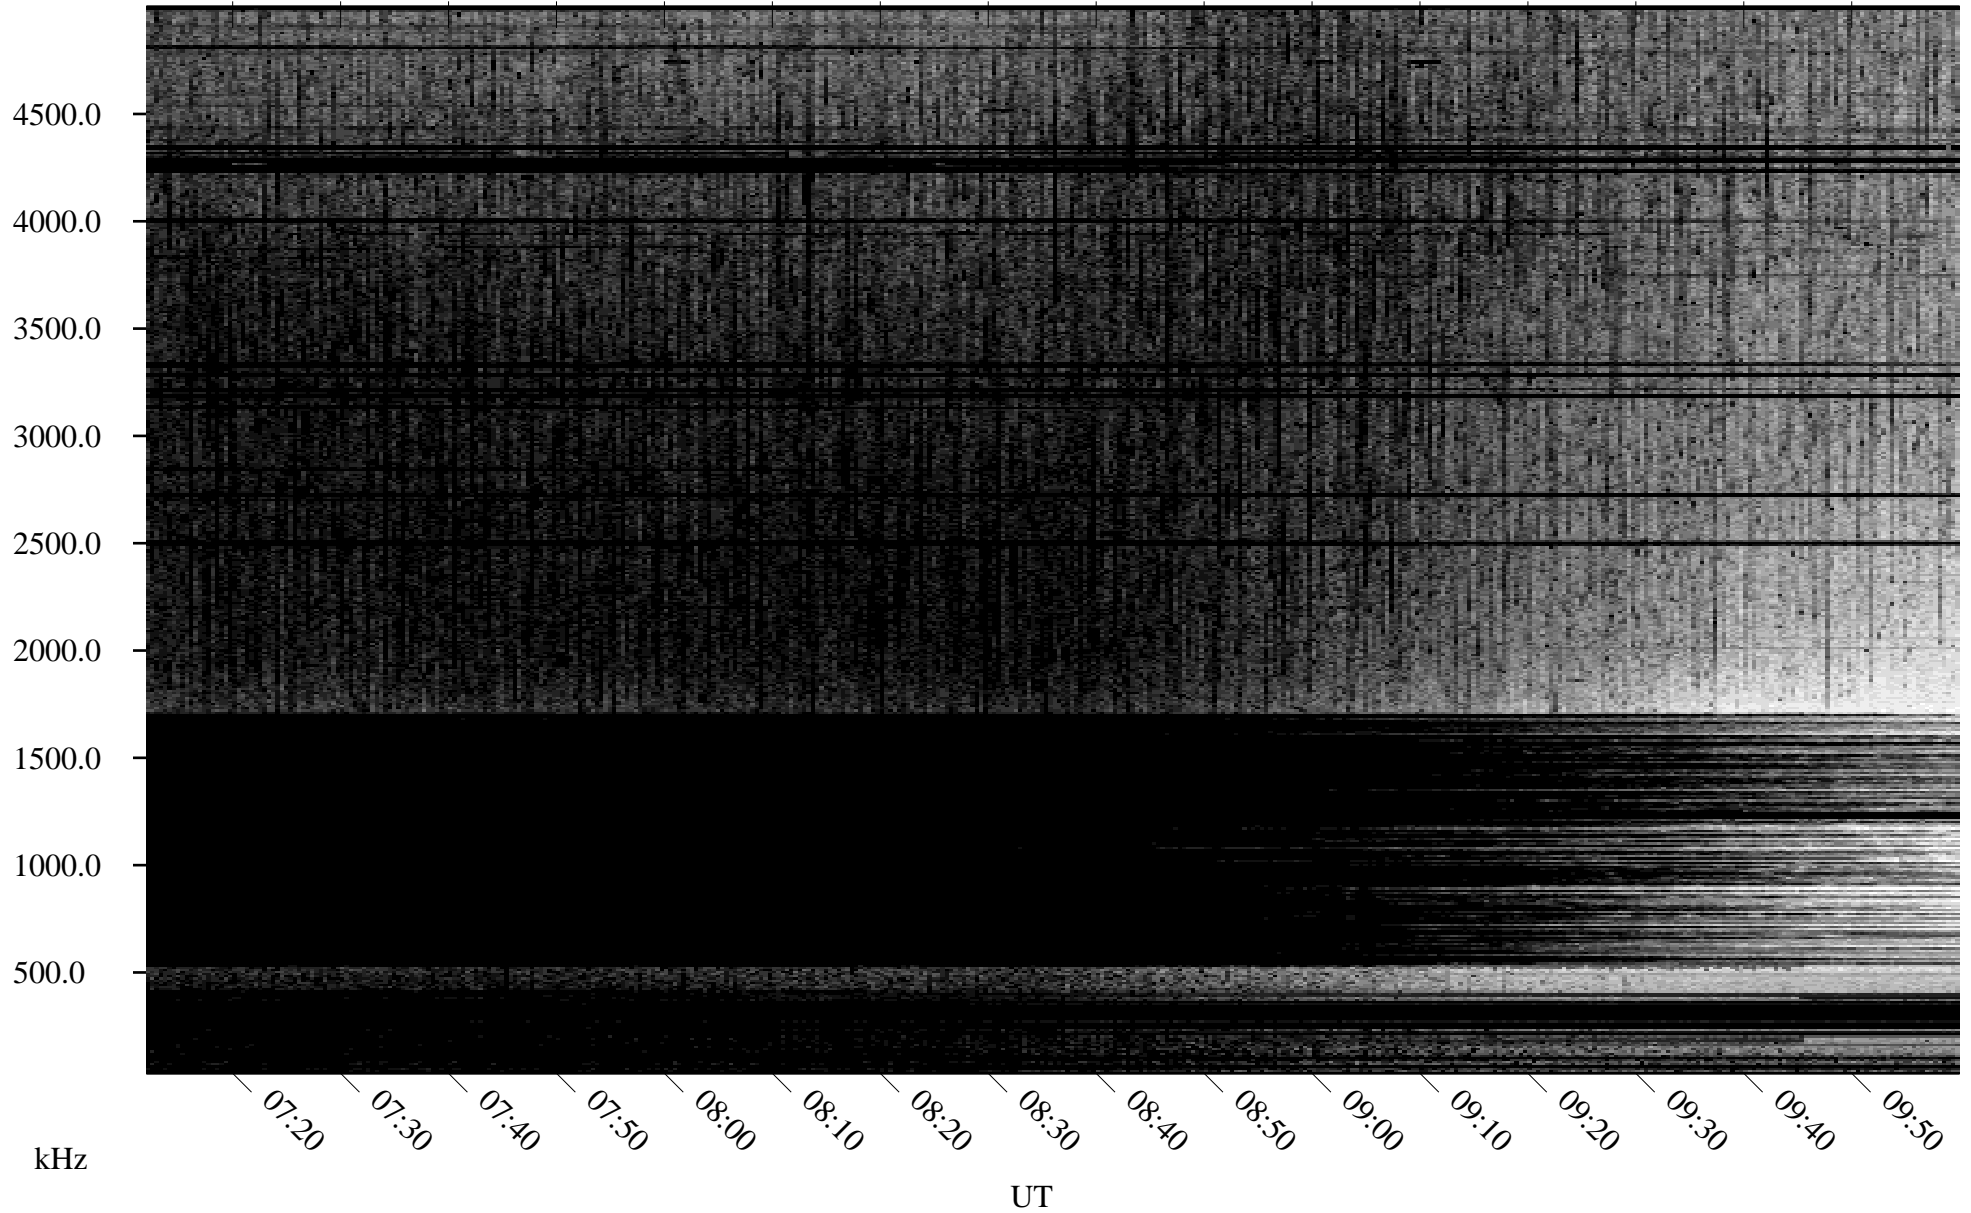

# 06/11/2009 Churchill, Manitoba

Linear Scale    Black = 161    White = 15

ch091611.r00SUm max\_12

Page 4

# 06/11/2009 Churchill, Manitoba

Linear Scale    Black = 161    White = 15

ch091611.r00SUm max\_12

Page 5