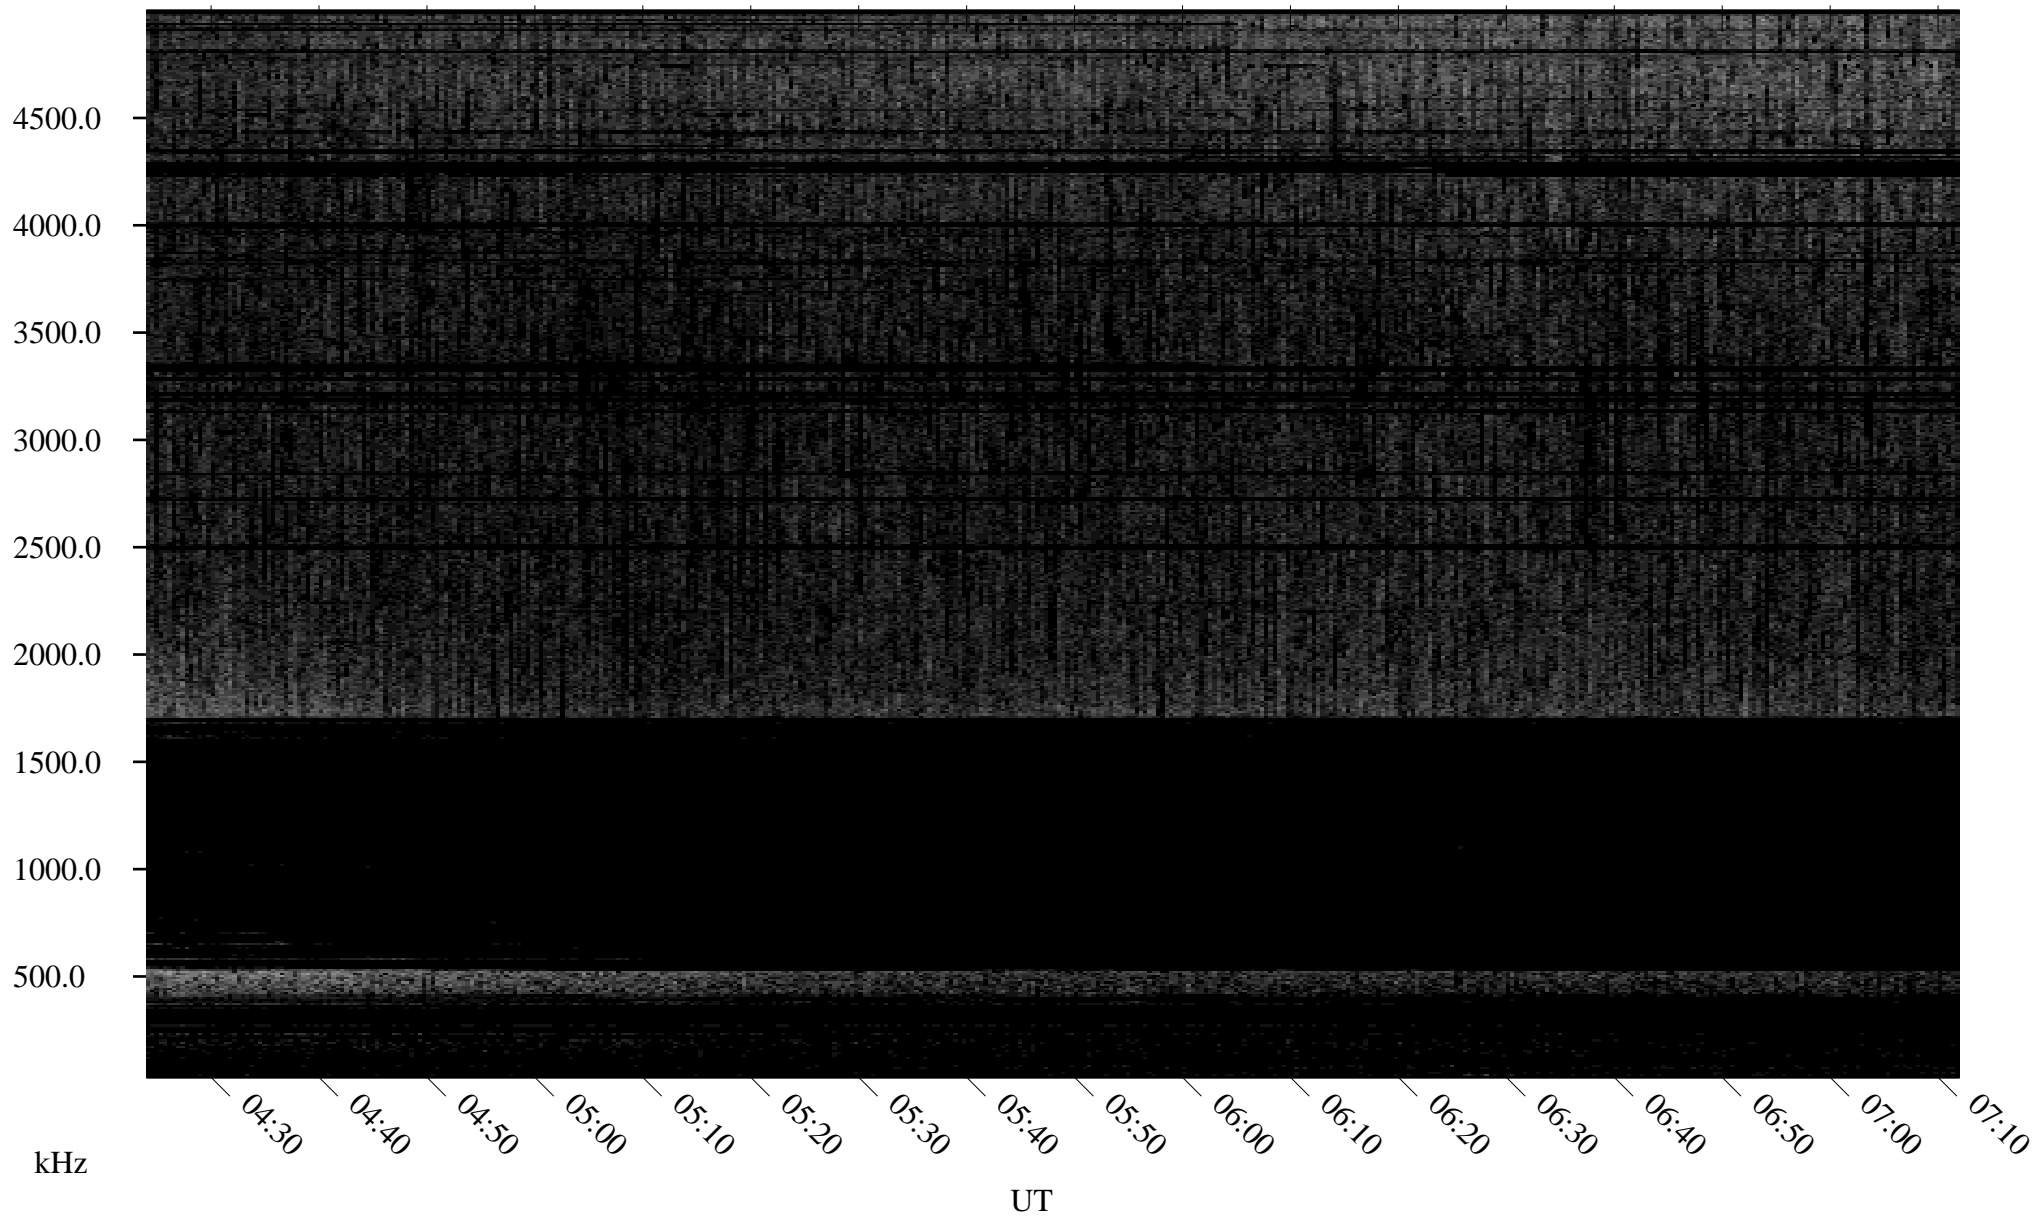

# 06/10/2009 Churchill, Manitoba

Linear Scale    Black = 161    White = 15

ch091611.r00SUm max\_12

Page 1

# 06/10/2009 Churchill, Manitoba

Linear Scale    Black = 161    White = 15

ch091611.r00SUm max\_12

Page 2

# 06/11/2009 Churchill, Manitoba

Linear Scale    Black = 161    White = 15

ch091611.r00SUm max\_12

Page 3

# 06/11/2009 Churchill, Manitoba

Linear Scale    Black = 161    White = 15

ch091611.r00SUm max\_12

Page 4